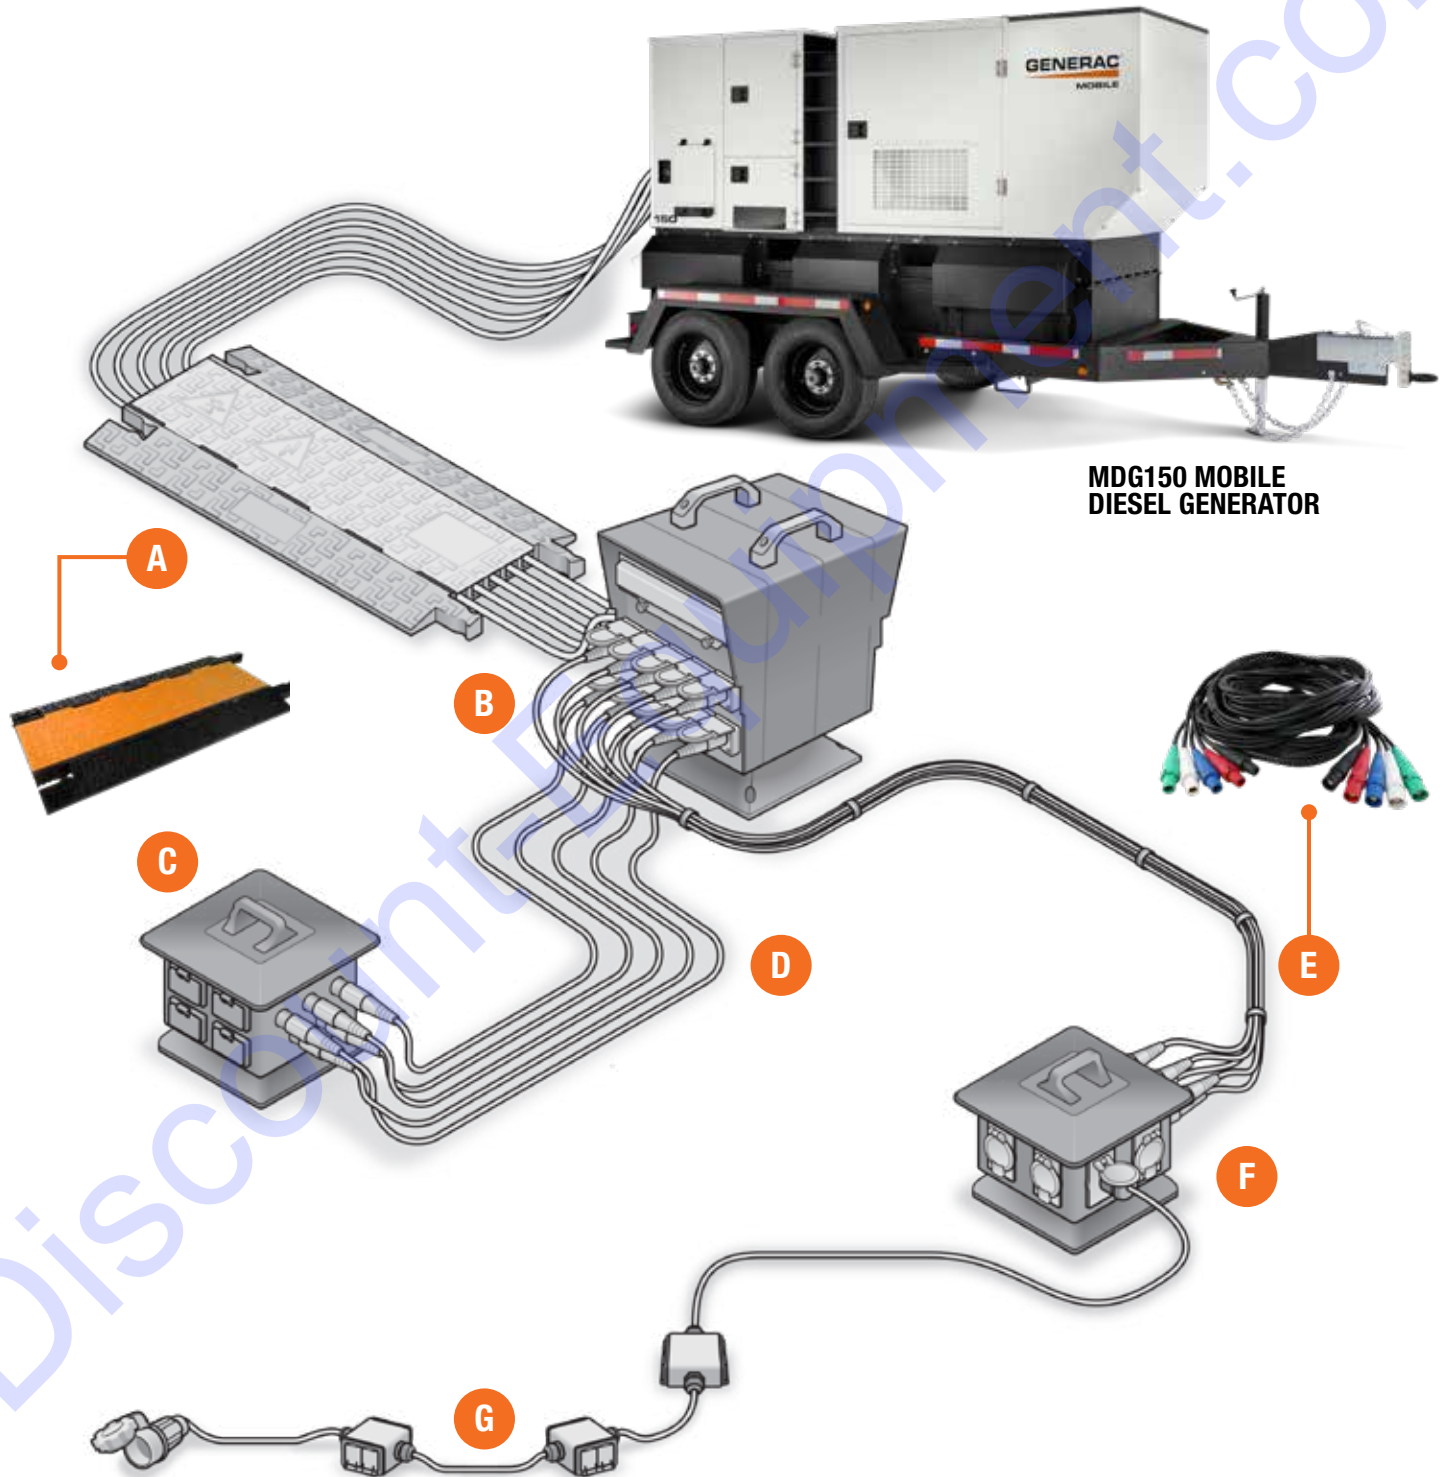

# TOTAL POWER SOLUTIONS

**MDG150 MOBILE  
DIESEL GENERATOR**

Generac Mobile provides you with total power solutions. With mobile diesel generators from 8kW to 250 kVA prime...from generator to transfer switch and all of the cords and accessories you need - you can rely on Generac Mobile as your one-stop source for versatile power solutions.

# TOTAL POWER SOLUTIONS

MDG75 MOBILE DIESEL GENERATOR

Spider boxes convert the power from the mobile generator to usable, accessible receptacles for a variety of jobsite power needs.

| ID | PART NUMBER | NAME   | DESCRIPTION   |
|----|-------------|--|---|
| A  | A0000493076 | 5 Channel Cable Protector                              | <b>Base:</b> Black <b>Lid:</b> Orange <b>Length:</b> 3 ft.  |
| B  | A0000493103 | Portable Power Distribution Unit Type 3R               | <b>Input:</b> (5) 16 Series CAM Panel Mount<br><b>Output:</b> (6) California Style, 50A Single Phase (H,H,N,G)<br>Outputs Protected by Branch Circuit Breakers            |
| C  | A0000493105 | Portable Power Distribution Unit Type 3R               | <b>Input:</b> (5) 16 Series CAM Panel Mount<br><b>Output:</b> (12) NEMA 5-20 GFCI Duplex Receptacles<br>Outputs Protected by Branch Circuit Breakers                      |
| D  | A0000493096 | 200 Amp Feeder Cable                                   | <b>Plug:</b> 16D24 Black <b>Connector:</b> 16D33 Black<br><b>Cable Type:</b> 2/0 Type W <b>Length:</b> 50 ft.   |
| E  | A0000493098 | cULus Listed Temporary Power Distribution Unit Type 3R | <b>Input:</b> 50A California Style (H,H,N,G) <b>Feed Thru:</b> No<br><b>Output:</b> (6) NEMA 5-20 GFCI Duplex Receptacles<br>Outputs Protected by Branch Circuit Breakers |