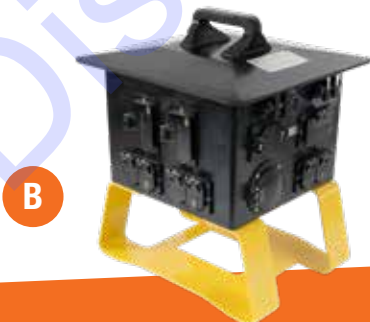

# TOTAL POWER SOLUTIONS

MDG75 MOBILE DIESEL GENERATOR

Spider boxes convert the power from the mobile generator to usable, accessible receptacles for a variety of jobsite power needs.

| ID | PART NUMBER | NAME   | DESCRIPTION   |
|----|-------------|--|---|
| A  | A0000493076 | 5 Channel Cable Protector                              | <b>Base:</b> Black <b>Lid:</b> Orange <b>Length:</b> 3 ft.  |
| B  | A0000493103 | Portable Power Distribution Unit Type 3R               | <b>Input:</b> (5) 16 Series CAM Panel Mount<br><b>Output:</b> (6) California Style, 50A Single Phase (H,H,N,G)<br>Outputs Protected by Branch Circuit Breakers            |
| C  | A0000493105 | Portable Power Distribution Unit Type 3R               | <b>Input:</b> (5) 16 Series CAM Panel Mount<br><b>Output:</b> (12) NEMA 5-20 GFCI Duplex Receptacles<br>Outputs Protected by Branch Circuit Breakers                      |
| D  | A0000493096 | 200 Amp Feeder Cable                                   | <b>Plug:</b> 16D24 Black <b>Connector:</b> 16D33 Black<br><b>Cable Type:</b> 2/0 Type W <b>Length:</b> 50 ft.   |
| E  | A0000493098 | cULus Listed Temporary Power Distribution Unit Type 3R | <b>Input:</b> 50A California Style (H,H,N,G) <b>Feed Thru:</b> No<br><b>Output:</b> (6) NEMA 5-20 GFCI Duplex Receptacles<br>Outputs Protected by Branch Circuit Breakers |