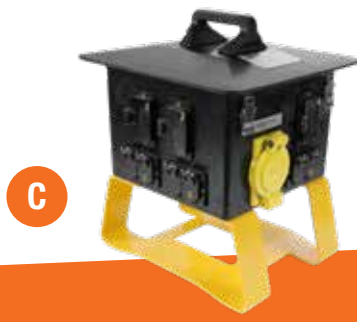

# TOTAL POWER SOLUTIONS

MDG75 MOBILE DIESEL GENERATOR

Spider boxes convert the power from the mobile generator to usable, accessible receptacles for a variety of jobsite power needs.

| ID | PART NUMBER | NAME   | DESCRIPTION   |
|----|-------------|--|---|
| A  | A0000493076 | 5 Channel Cable Protector                              | <b>Base:</b> Black <b>Lid:</b> Orange <b>Length:</b> 3 ft.  |
| B  | A0000493103 | Portable Power Distribution Unit Type 3R               | <b>Input:</b> (5) 16 Series CAM Panel Mount<br><b>Output:</b> (6) California Style, 50A Single Phase (H,H,N,G)<br>Outputs Protected by Branch Circuit Breakers            |
| C  | A0000493105 | Portable Power Distribution Unit Type 3R               | <b>Input:</b> (5) 16 Series CAM Panel Mount<br><b>Output:</b> (12) NEMA 5-20 GFCI Duplex Receptacles<br>Outputs Protected by Branch Circuit Breakers                      |
| D  | A0000493096 | 200 Amp Feeder Cable                                   | <b>Plug:</b> 16D24 Black <b>Connector:</b> 16D33 Black<br><b>Cable Type:</b> 2/0 Type W <b>Length:</b> 50 ft.   |
| E  | A0000493098 | cULus Listed Temporary Power Distribution Unit Type 3R | <b>Input:</b> 50A California Style (H,H,N,G) <b>Feed Thru:</b> No<br><b>Output:</b> (6) NEMA 5-20 GFCI Duplex Receptacles<br>Outputs Protected by Branch Circuit Breakers |