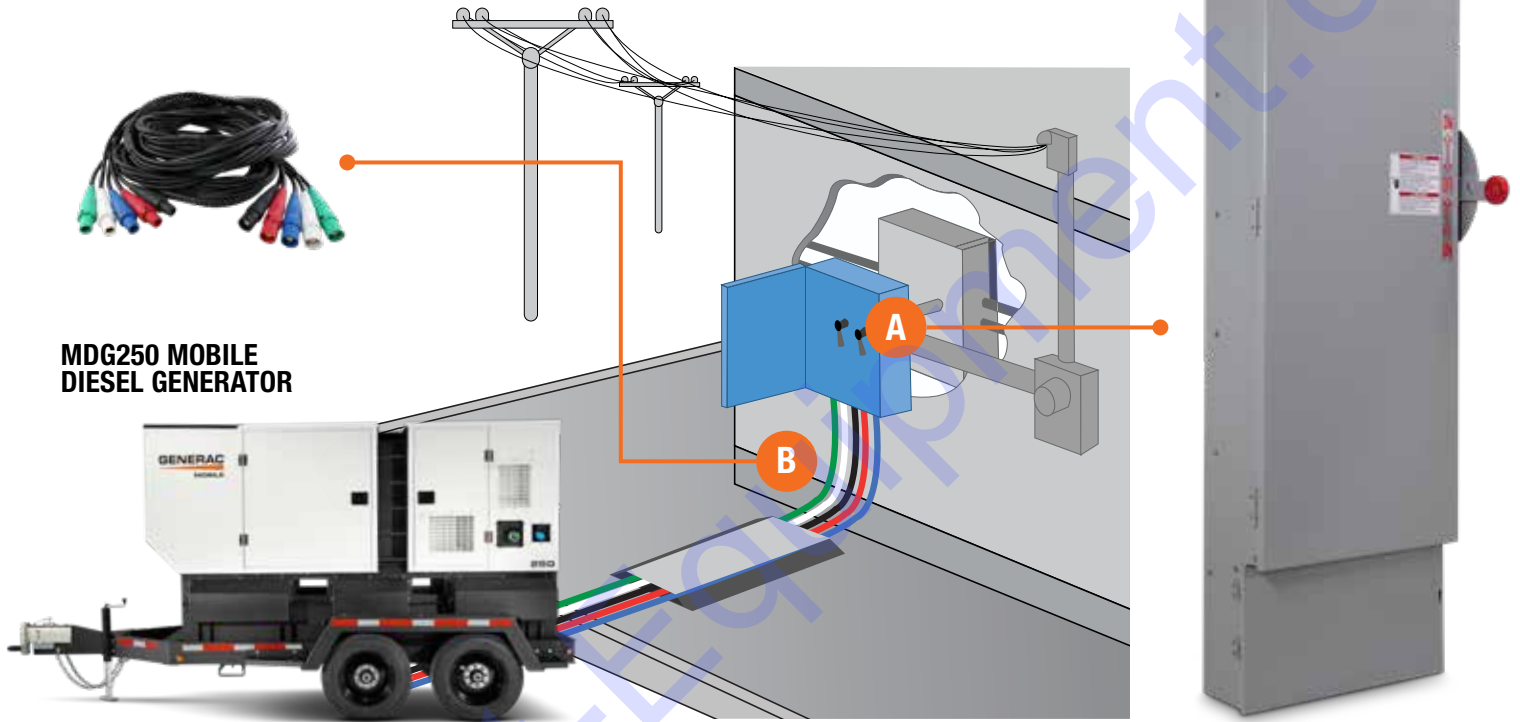

Whether you are in need of a temporary command center or backup power for a facility, Generac Mobile has the equipment to get and keep you up and running in the event of an emergency situation or sustained power outage.

ID	PART NUMBER	NAME	DESCRIPTION
A	Configurable options: 100 - 1200Amp	PSTS Transfer Switch	Generac's Manual PSTS switches are ideal for use in applications having a need for a mobile generator. All switches come with standard, code compliant interlocked cam-lock connections, which makes them reliable to use in these applications
B	A0000493076	2/5 Banded Feeder Cable	Plug: (5) 16D24 Black, Red, Blue, White, Green Connector: (5) 16D33 Black, Red, Blue, White, Green Cable Type: 2 Type SC Length: 50 ft.