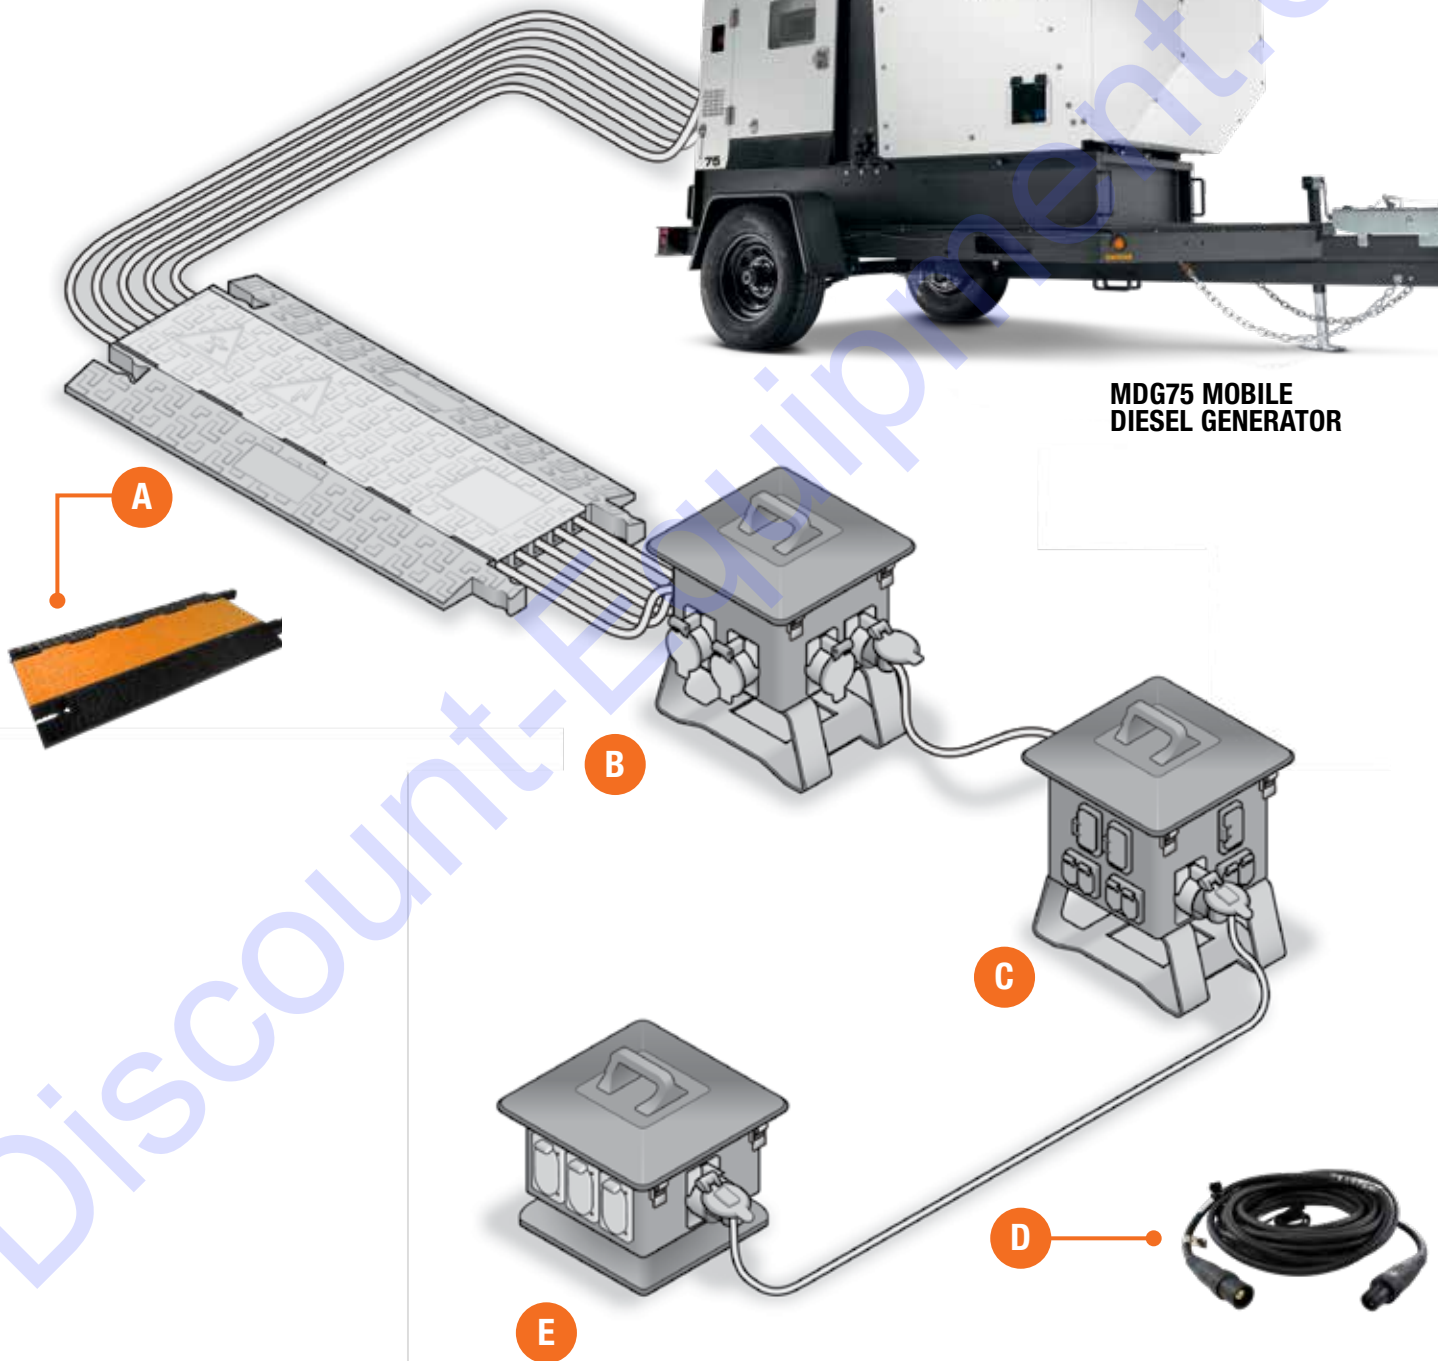

# TOTAL POWER SOLUTIONS

MDG75 MOBILE DIESEL GENERATOR

Spider boxes convert the power from the mobile generator to usable, accessible receptacles for a variety of jobsite power needs.

| ID | PART NUMBER | NAME   | DESCRIPTION   |
|----|-------------|--|---|
| A  | A0000493076 | 5 Channel Cable Protector                              | <b>Base:</b> Black <b>Lid:</b> Orange <b>Length:</b> 3 ft.  |
| B  | A0000493103 | Portable Power Distribution Unit Type 3R               | <b>Input:</b> (5) 16 Series CAM Panel Mount<br><b>Output:</b> (6) California Style, 50A Single Phase (H,H,N,G)<br>Outputs Protected by Branch Circuit Breakers            |
| C  | A0000493105 | Portable Power Distribution Unit Type 3R               | <b>Input:</b> (5) 16 Series CAM Panel Mount<br><b>Output:</b> (12) NEMA 5-20 GFCI Duplex Receptacles<br>Outputs Protected by Branch Circuit Breakers                      |
| D  | A0000493096 | 200 Amp Feeder Cable                                   | <b>Plug:</b> 16D24 Black <b>Connector:</b> 16D33 Black<br><b>Cable Type:</b> 2/0 Type W <b>Length:</b> 50 ft.   |
| E  | A0000493098 | cULus Listed Temporary Power Distribution Unit Type 3R | <b>Input:</b> 50A California Style (H,H,N,G) <b>Feed Thru:</b> No<br><b>Output:</b> (6) NEMA 5-20 GFCI Duplex Receptacles<br>Outputs Protected by Branch Circuit Breakers |