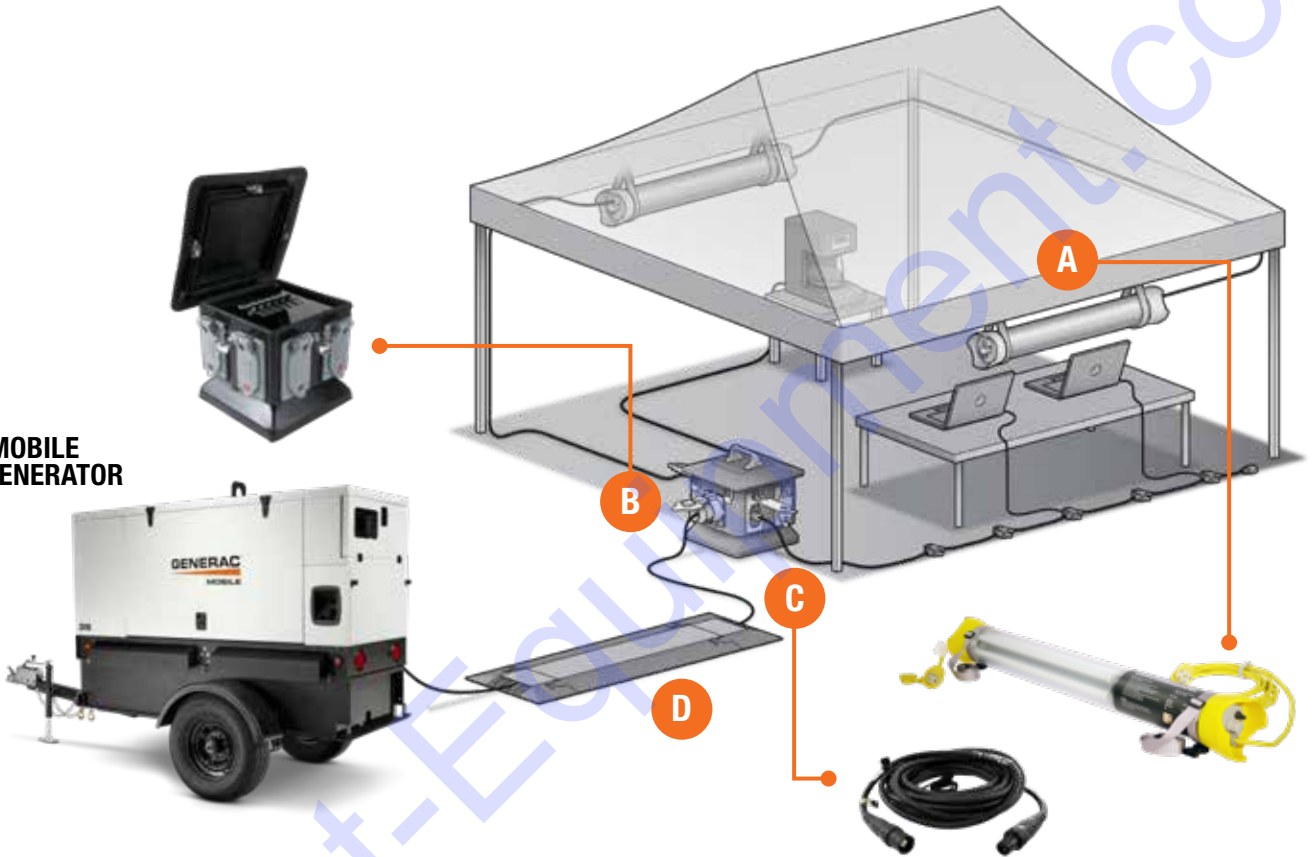

TOTAL POWER SOLUTIONS

MMG35 MOBILE DIESEL GENERATOR

ID	PART NUMBER	NAME	DESCRIPTION
A	A0000493110	Fluorescent Portable Work Light	No. Lamps: (3) T5 Lumens: 8,200 Watt / Voltage: 40W Input Cord Length: 15 ft. Plug: 16D24 Black Connector: 16D33 Black Fixture Length / Weight: 3 ft. 3 in. / 9 lbs.
B	A0000493098	Portable Power Distribution Unit Type 3R	Input: 50A California Style (H,H,N,G) Feed Thru: No Output: (6) NEMA 5-20 GFCI Duplex Receptacles Outputs Protected by Branch Circuit Breakers
C	A0000493092	50 Amp Spider Box Extension	Plug: CS6365C Connector: CS6364C Cable Type: 6/4 SOOW Length: 50 ft.
D	A0000493076	Crossover Cable Protector	Base: Black Lid: Orange Length: 3 ft.