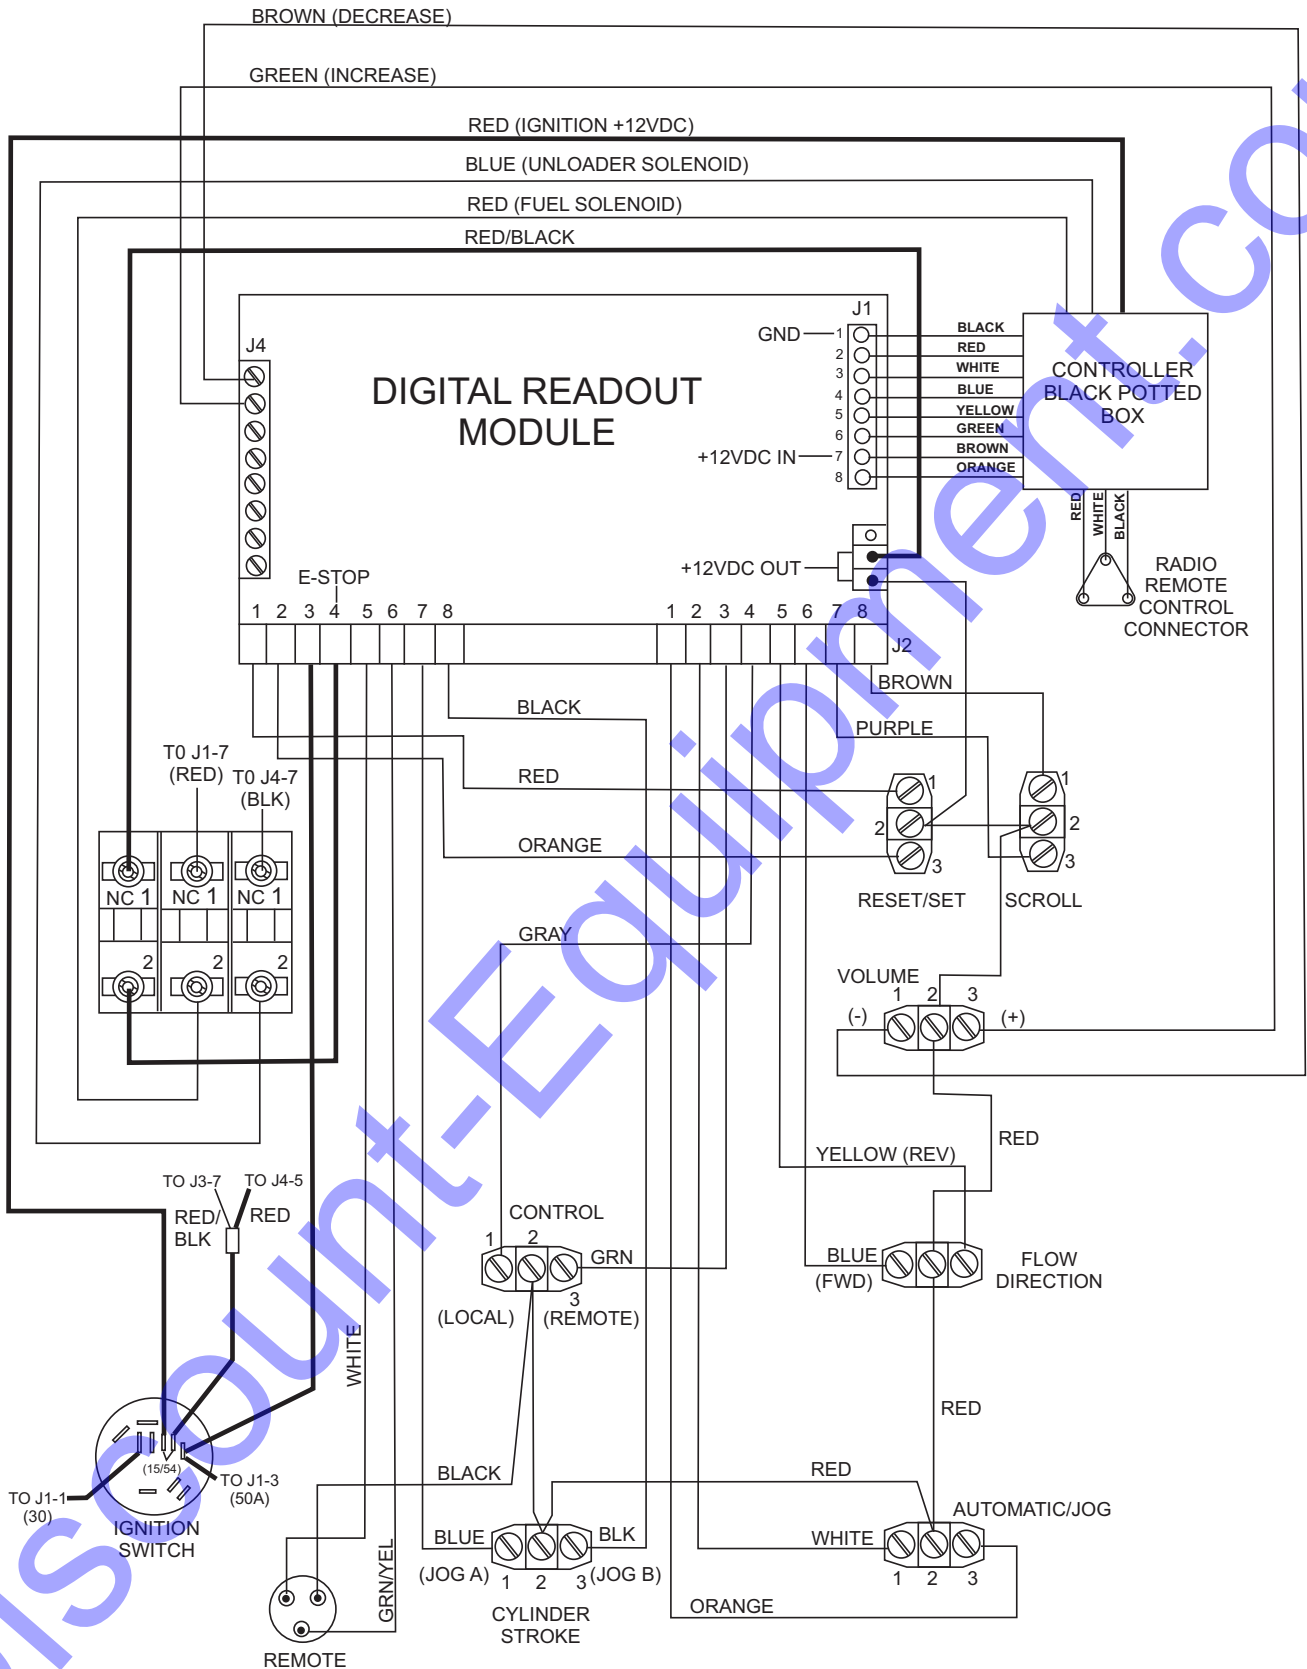

LS400/LS500 PUMP — WIRING DIAGRAM (DIGITAL READOUT SCREEN)

Connections to Digital Readout Screen