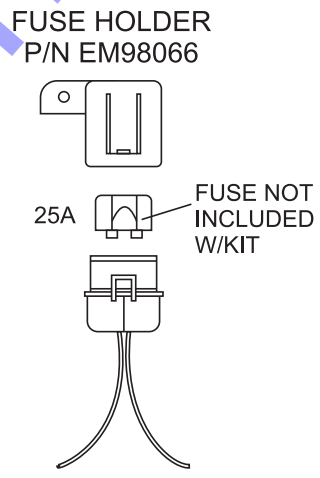

# LS600 PUMP — WIRING DIAGRAM (HOPPER VIBRATOR)

## CONTROL BOX INTERIOR VIBRATOR RELAY

- NOTES:
- ① SEE ENGINE FUEL START/SHUTDOWN RELAY WIRING DIAGRAM.
  - ② FOR COMPLETE VIBRATOR KIT ORDER P/N EMDC400K.