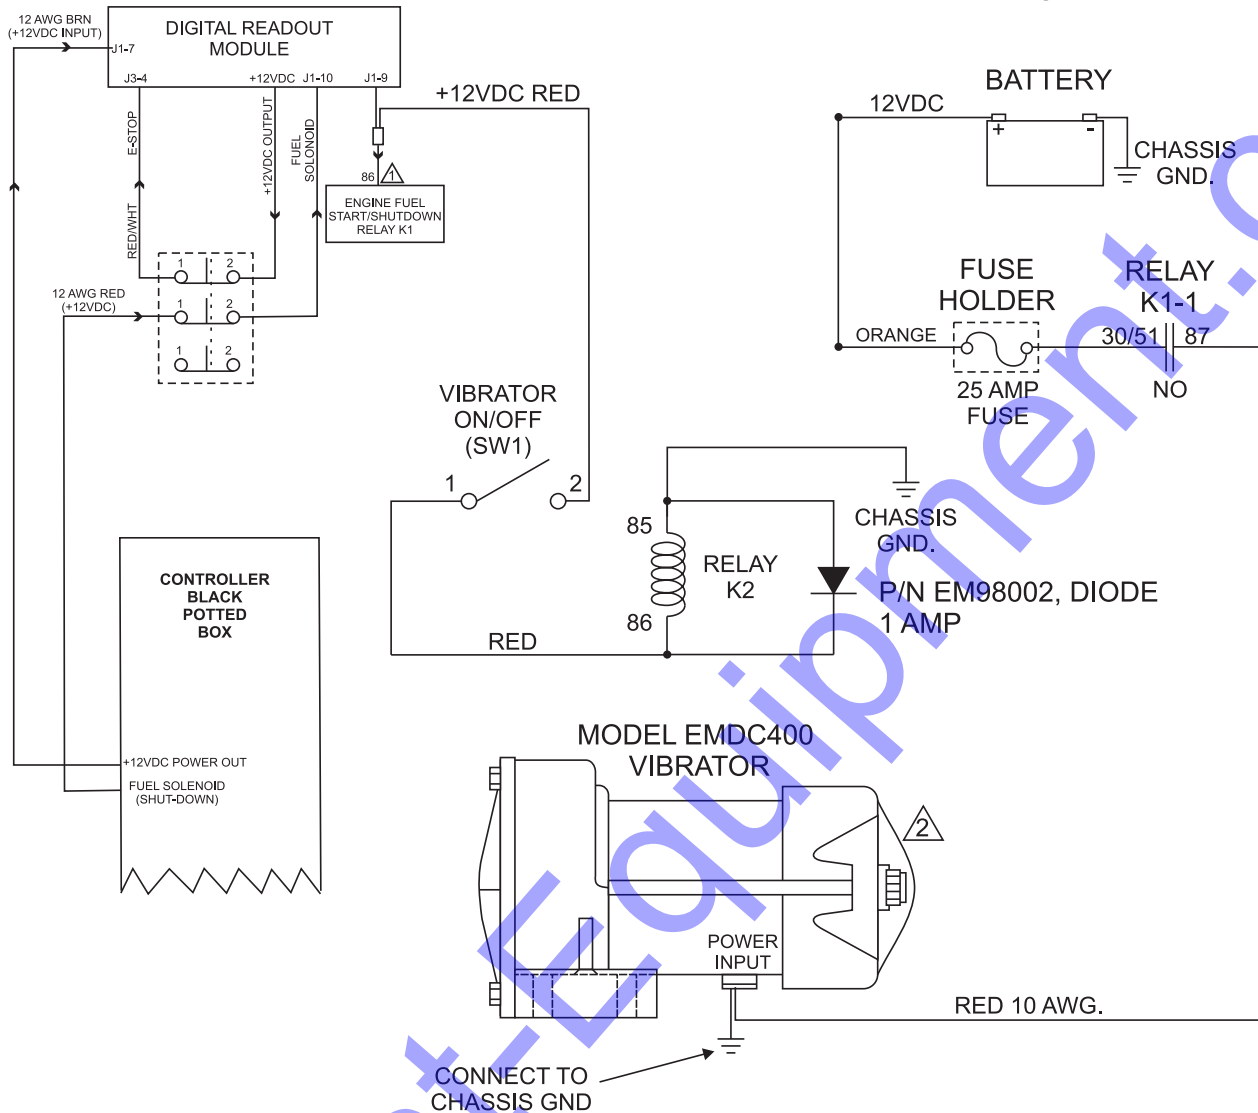

# LS600 PUMP — WIRING DIAGRAM (HOPPER VIBRATOR)

## CONTROL BOX INTERIOR VIBRATOR RELAY

- NOTES:
- ① SEE ENGINE FUEL START/SHUTDOWN RELAY WIRING DIAGRAM.
  - ② FOR COMPLETE VIBRATOR KIT ORDER P/N EMDC400K.

### Optional Hopper Vibrator Wiring Diagram