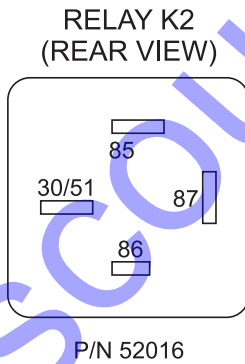

# LS600 PUMP — WIRING DIAGRAM (HOPPER VIBRATOR)

## CONTROL BOX INTERIOR VIBRATOR RELAY

- NOTES:
- ① SEE ENGINE FUEL START/SHUTDOWN RELAY WIRING DIAGRAM.
  - ② FOR COMPLETE VIBRATOR KIT ORDER P/N EMDC400K.

### Optional Hopper Vibrator Wiring Diagram