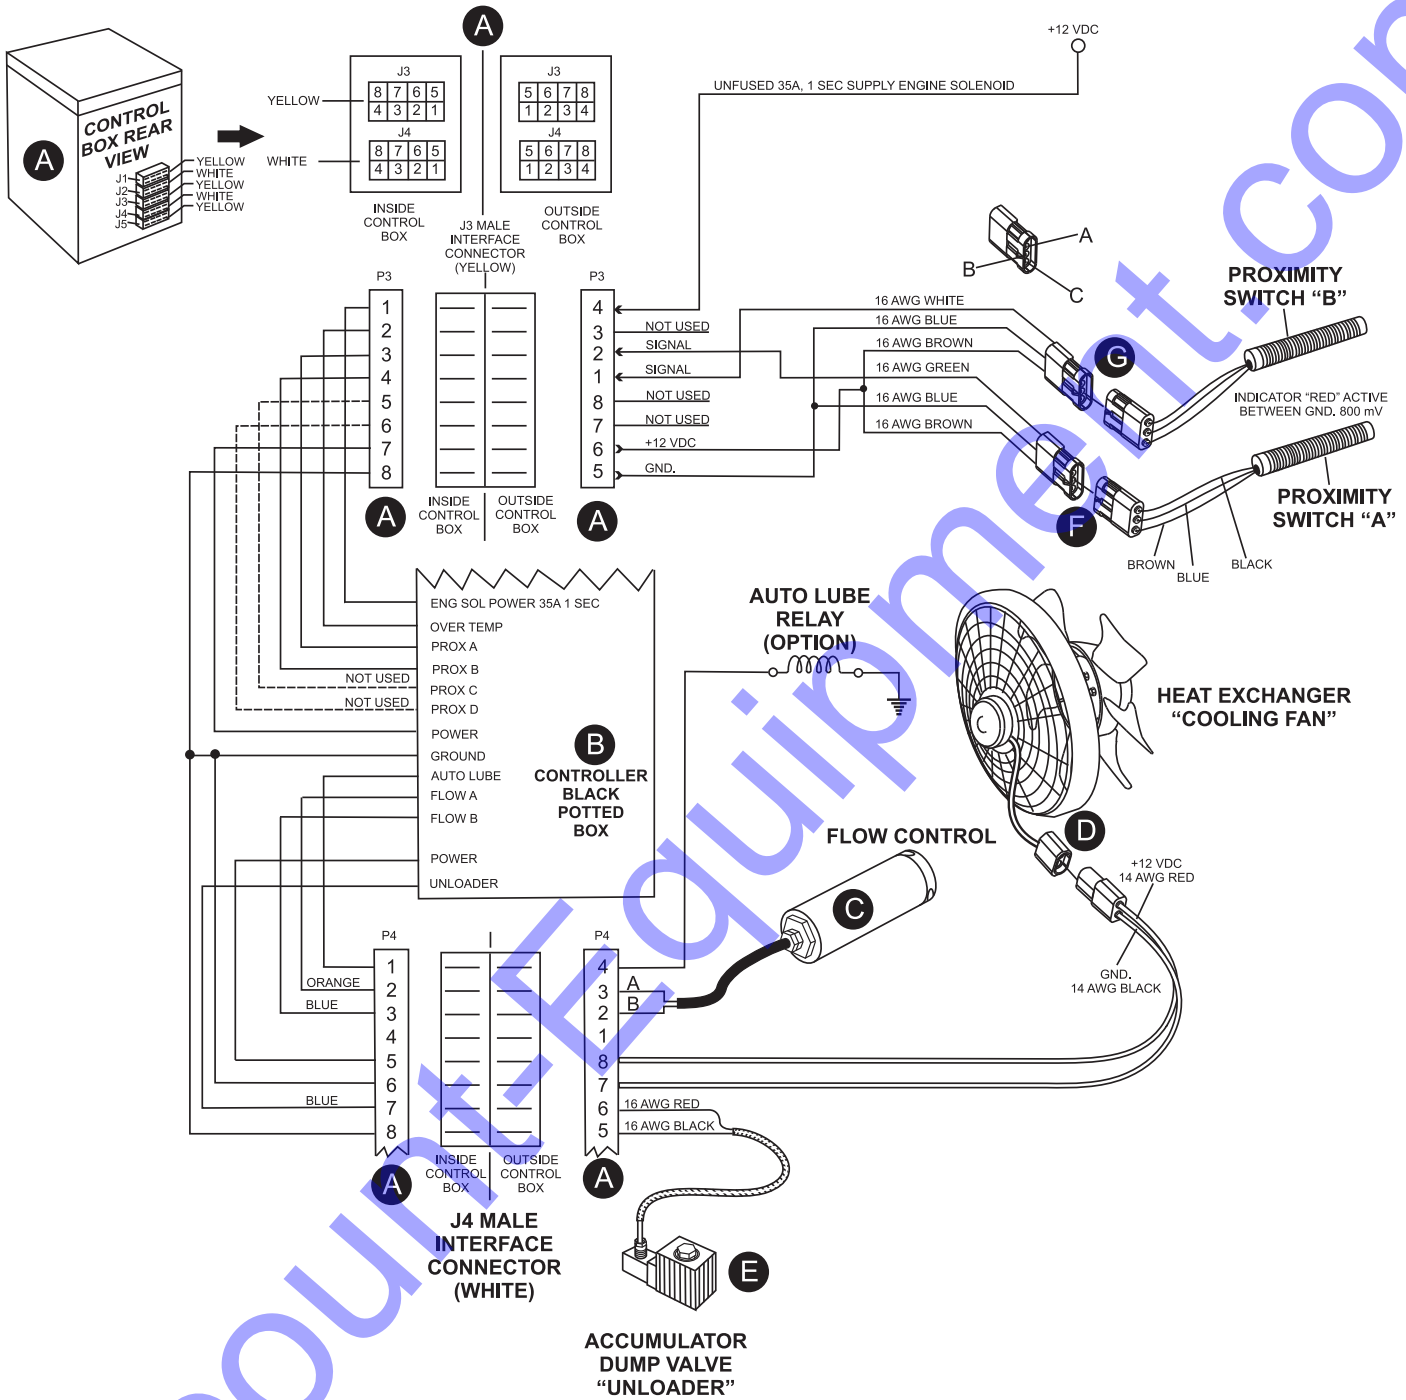

# LS600 PUMP — WIRING DIAGRAM (CONTROL BOX)

## Connections to Digital Control Box - J3 and J4 Connectors ( 1 of 2)

CONNECTIONS TO J3 AND J4 CONNECTORS ON DIGITAL CONTROL BOX (LS600)

## Connections to Digital Control Box - J3 and J4 Connectors ( 1 of 2)

# LS600 PUMP — WIRING DIAGRAM (CONTROL BOX)

Connections to Digital Control Box - J3 and J4 Connectors ( 2 of 2)