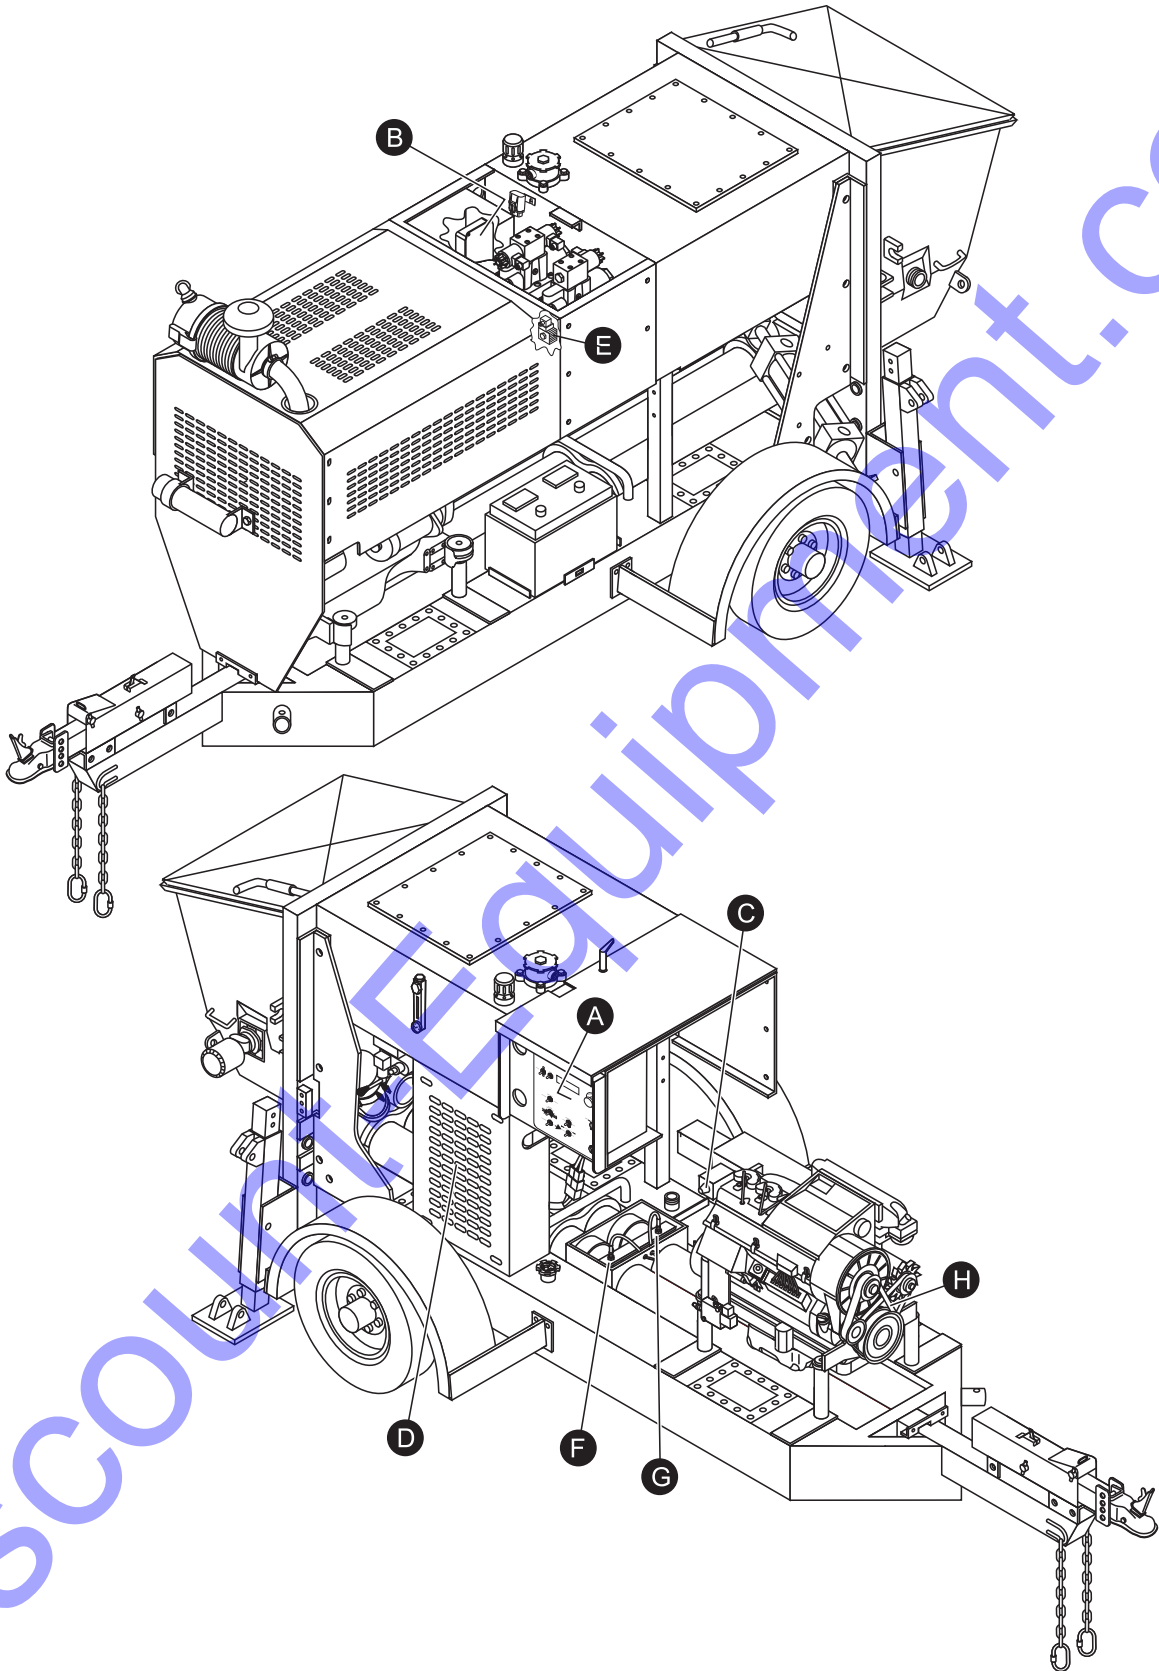

LS600 PUMP — WIRING DIAGRAM (CONTROL BOX)

Connections to Digital Control Box - J3 and J4 Connectors (2 of 2)