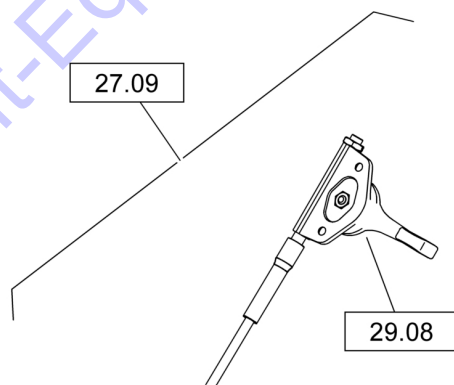

20.00

Power Transmission / Actuation

Page /