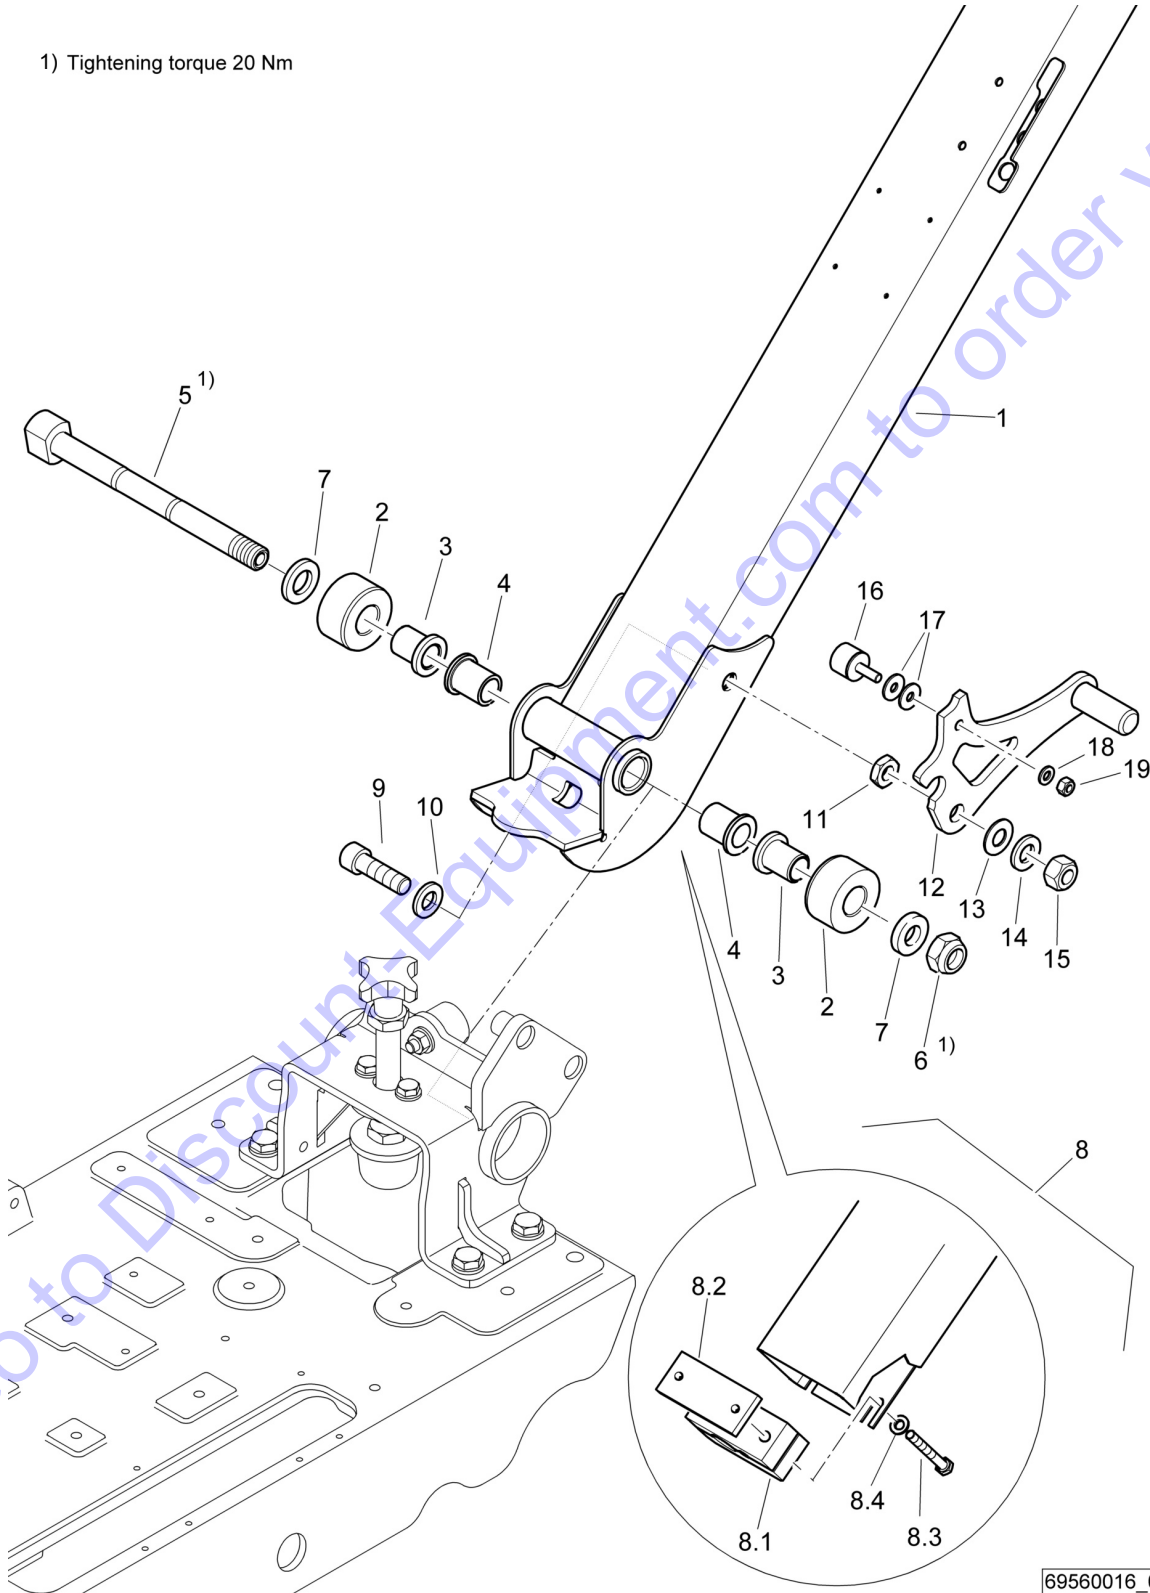

1) Tightening torque 20 Nm

BPR 25/40	
S/N 101695161001 ▶	
Steering Handle	52.16
	Page 2 / 2
	BOMAG FAYAT GROUP
69560016 1001 1	

Pos.	Part no.	Qty.	Description
1	69060539	1	Steering handle
2	06151711	2	Rubber bush
3	22040106	2	Bushing
4	06282087	2	Bushing
5	69060347	1	Threaded bolt
6	08131621	1	Safety nut
7	08511730	2	Washer
8	69060460	1	Holder,assembled
8.1	69060206	1	Pillow block
8.2	69060147	1	Flat steel
8.3	07140665	2	Hexagon bolt
8.4	08510612	2	Washer
9	07231217	1	Socket-head cap screw
10	08511324	1	Washer
11	08141217	1	Hexagon nut
12	69060542	1	Lever
13	09290251	1	Belleville spring
14	08511324	1	Washer
15	08131218	1	Safety nut
16	06140985	1	Stop buffer
17	08621064	2	Washer
18	08510612	1	Washer
19	08130611	1	Safety nut

Go to Discount-Equipment.com to order your parts