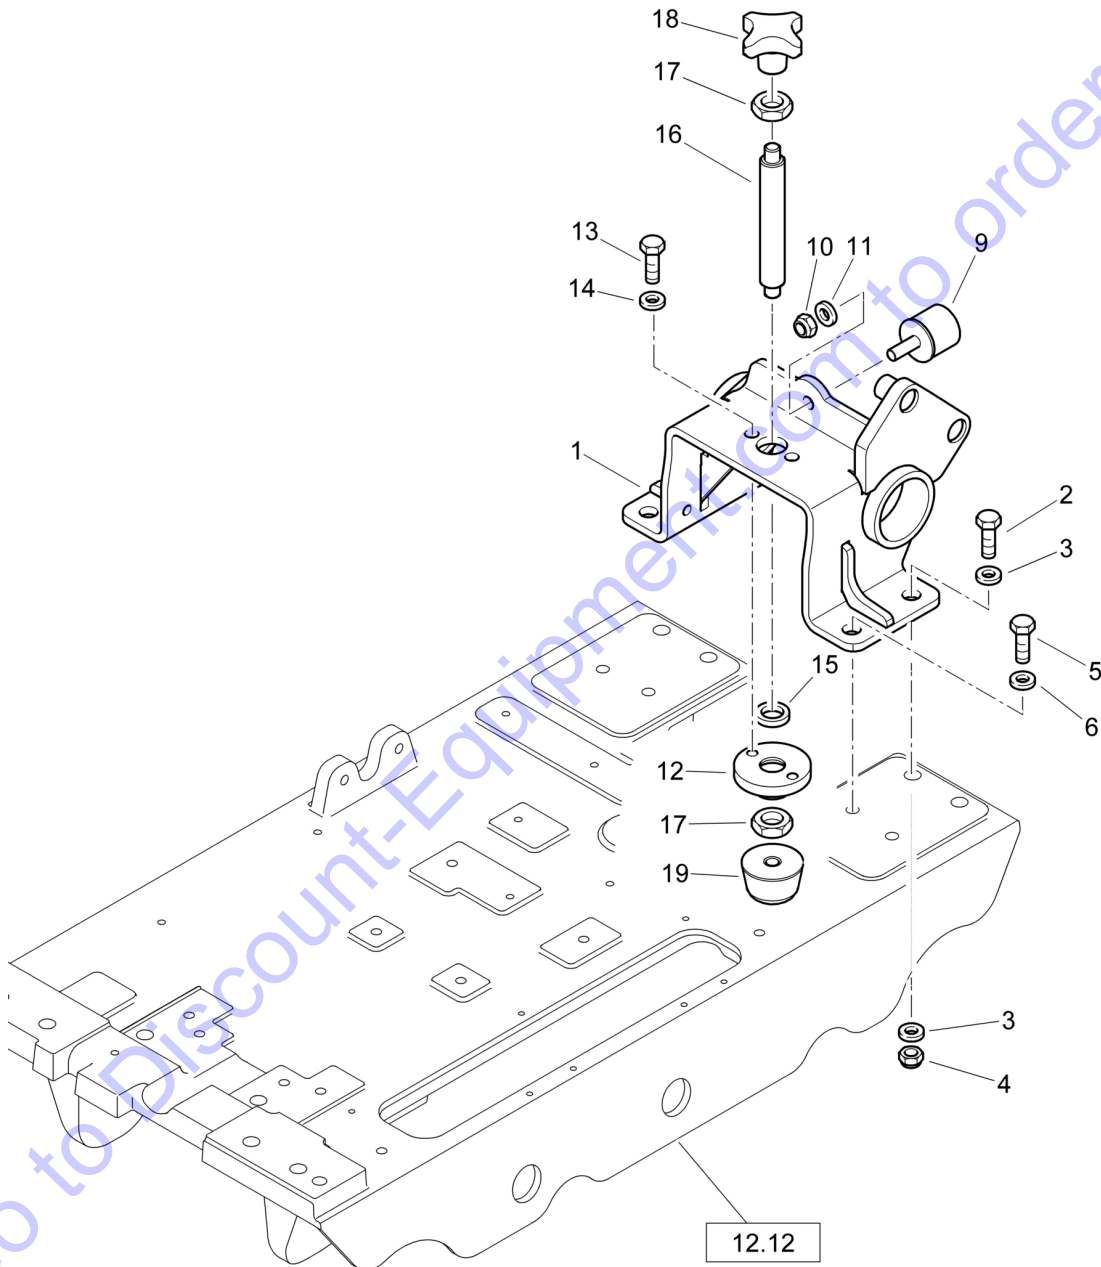

50.00

Page /

Pos. Description

- 52.16 Steering Handle
- 53.28 Protection hood

Go to Discount-Equipment.com to order your parts

52.16

Steering Handle

BPR 25/40	
S/N 101695161001 ▶	
Steering Handle	52.16
	Page 1 / 2
	
69560016 1001 1	