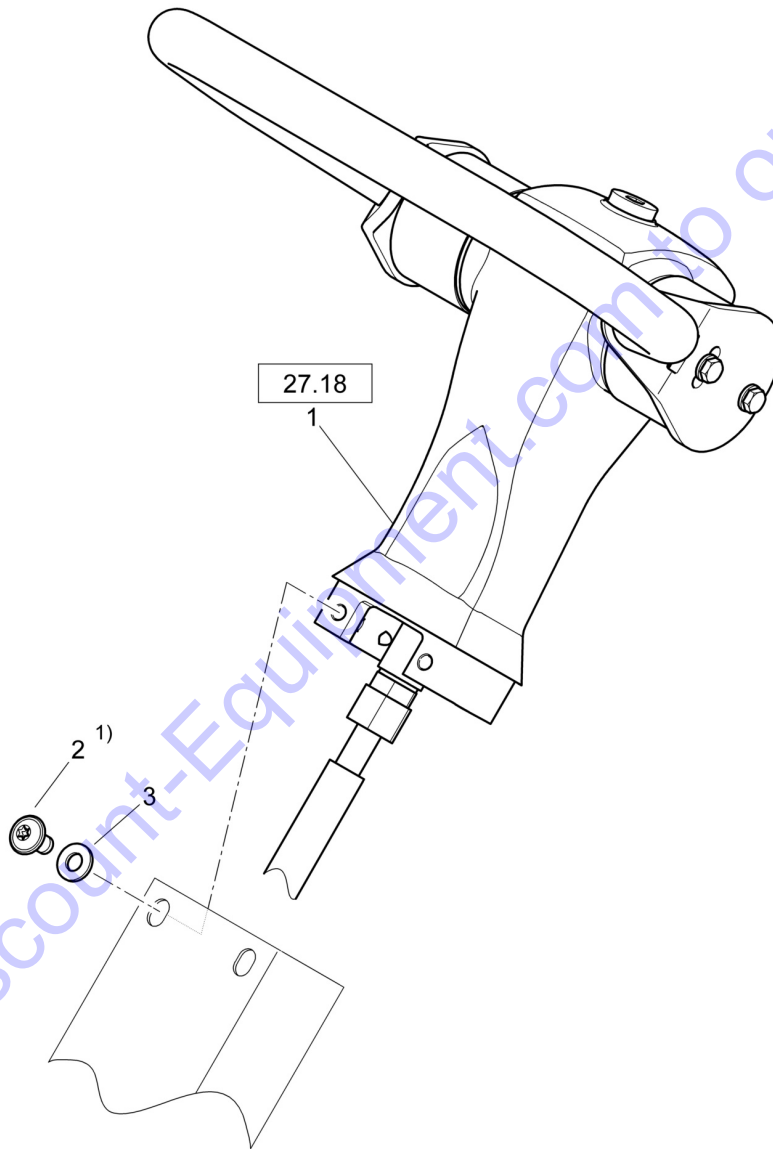

20.00

Page /

Pos. Description

- 27.01 Travel Actuation
- 27.09 Throttle Control
- 27.18 Steering rod head, assembled
- 29.08 Actuat.Cable Throttle Re.

Go to Discount-Equipment.com to order your parts

	BPR 25/40	S/N 101695161001 ▶
27.01	Travel Actuation	
Page 1 / 1		
BOMAG FAYAT GROUP	69110016_000_00	

1) Tightening torque 25 Nm

BPR 25/40	
S/N 101695161001 ▶	27.01
Travel Actuation	Page 1 / 1
	
69110016 1001 1	

Pos.	Part no.	Qty.	Description
1	69110404	1	Steering rod head, assembled
2	08510817	4	Washer
3	07210895	4	Pens head screw