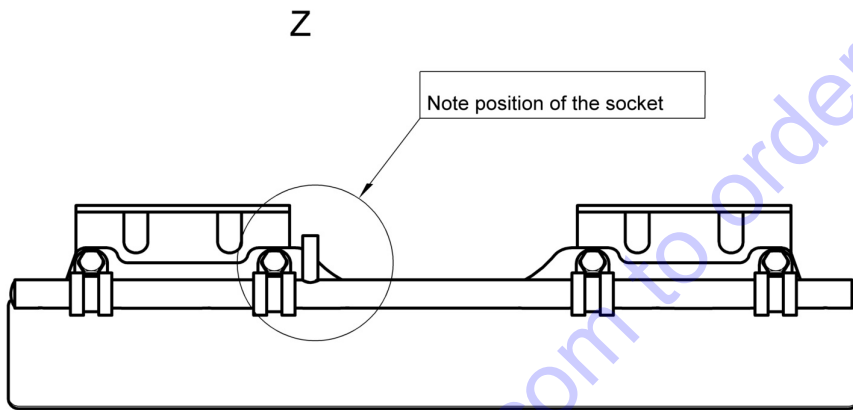

BPR 25/40	S/N 101695161001 ▶
151.69	Front sprinkler system, assembled	
Page 1 / 1		
BOMAG FAYAT GROUP	69003263_000_00