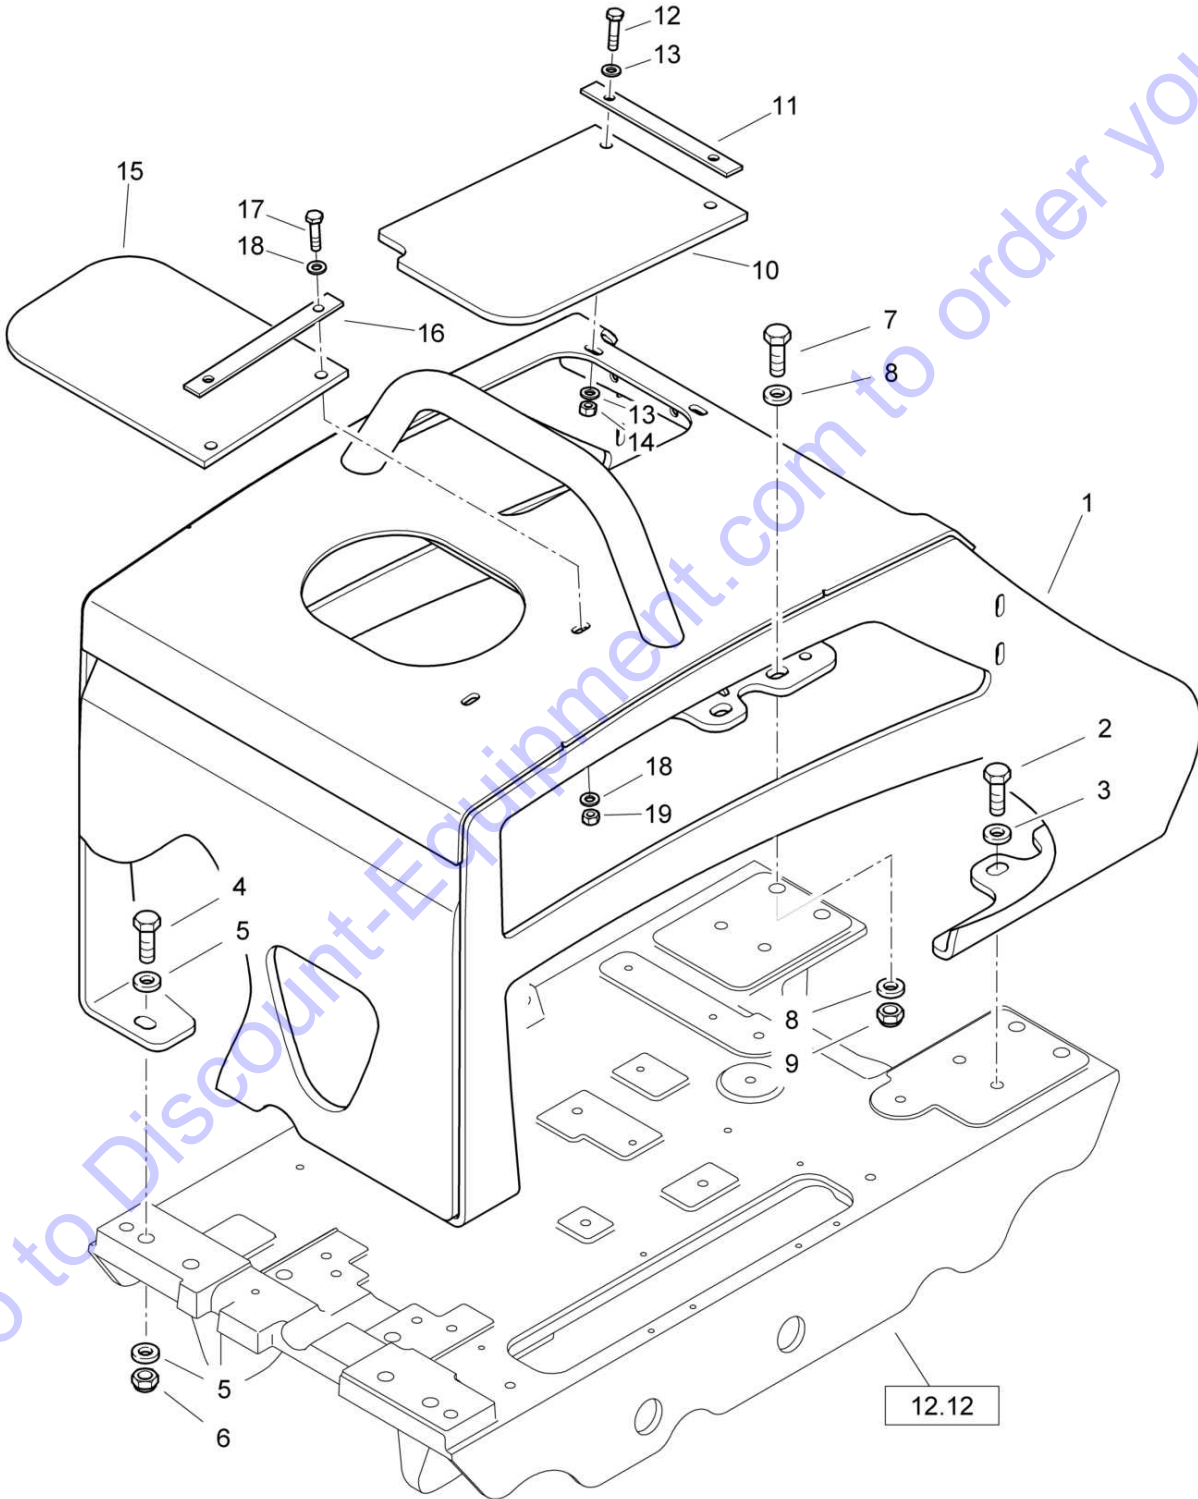

BPR 25/40	
S/N 101695161001 ▶	
Protection hood	53.28
	Page 1 / 1
69120050 1001 1	

Pos. Part no. Qty. Description

1	69121090	1	Hood
2	07141030	2	Hexagon bolt
3	08511021	2	Washer
4	07141044	2	Hexagon bolt
5	08511021	4	Washer
6	08131016	2	Safety nut
7	07141032	2	Hexagon bolt
8	08511021	4	Washer
9	08131016	2	Safety nut
10	69120570	1	Cover plate
11	69120572	1	Strip steel
12	07140641	2	Hexagon bolt
13	08510612	4	Washer
14	08130611	2	Safety nut
15	69120853	1	Cover plate
16	69120353	1	Strip steel
17	07140641	2	Hexagon bolt
18	08510612	4	Washer
19	08130611	2	Safety nut

Go to Discount-Equipment.com to order your parts