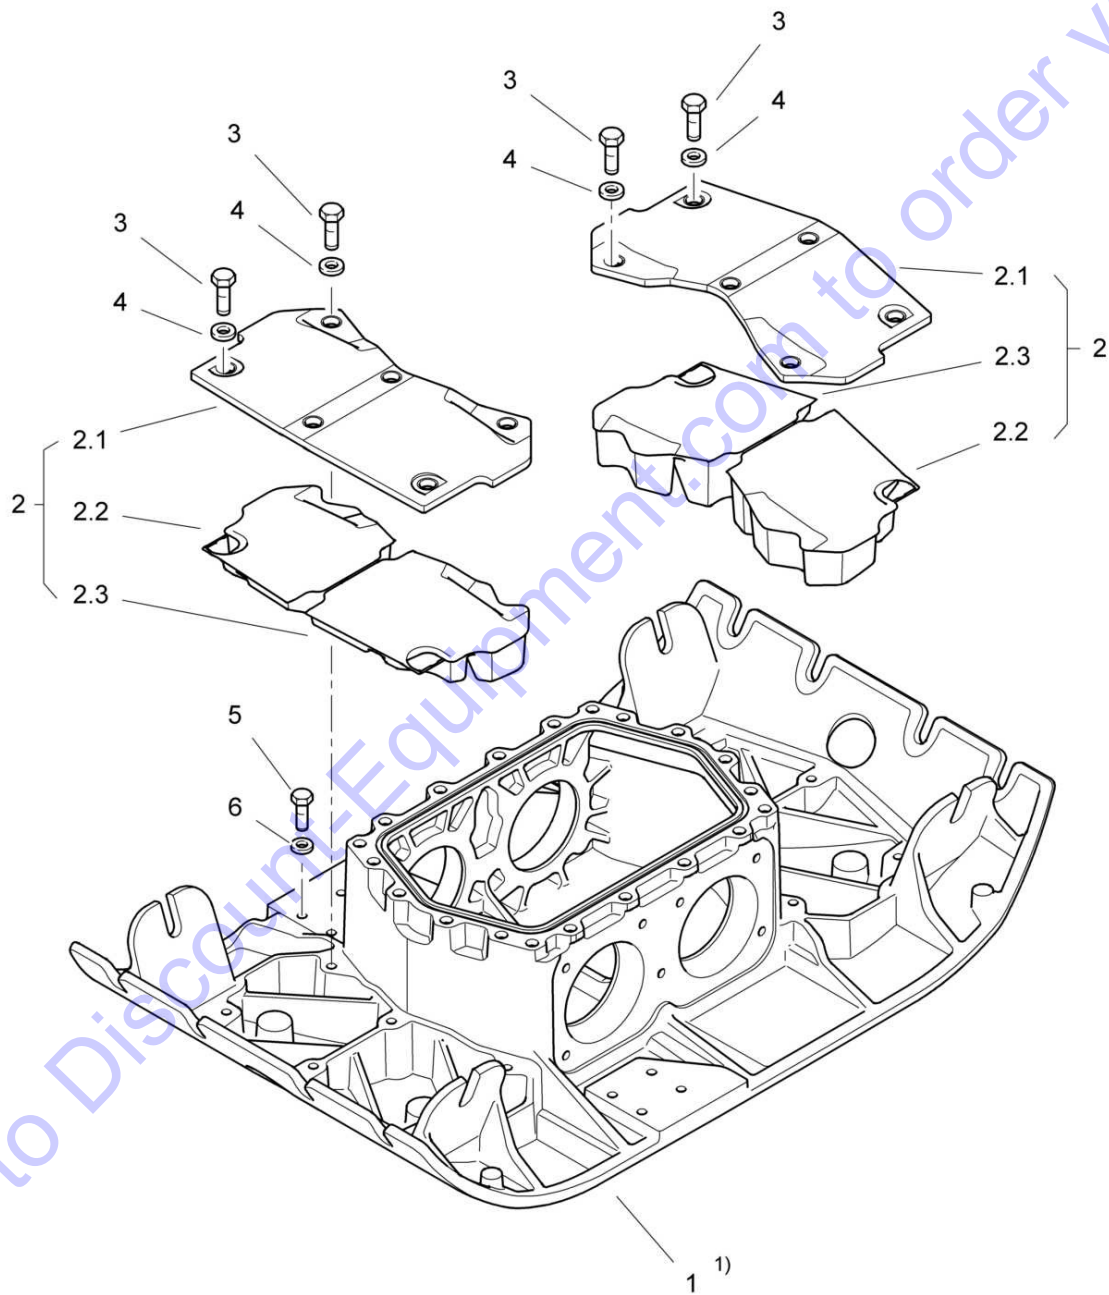

BPR 25/40	S/N 101695161001 ▶
154.90	Base plate, assembled	
Page 1 / 1		
BOMAG FAYAT GROUP	69020840SC_000_00	

1) Special colour part