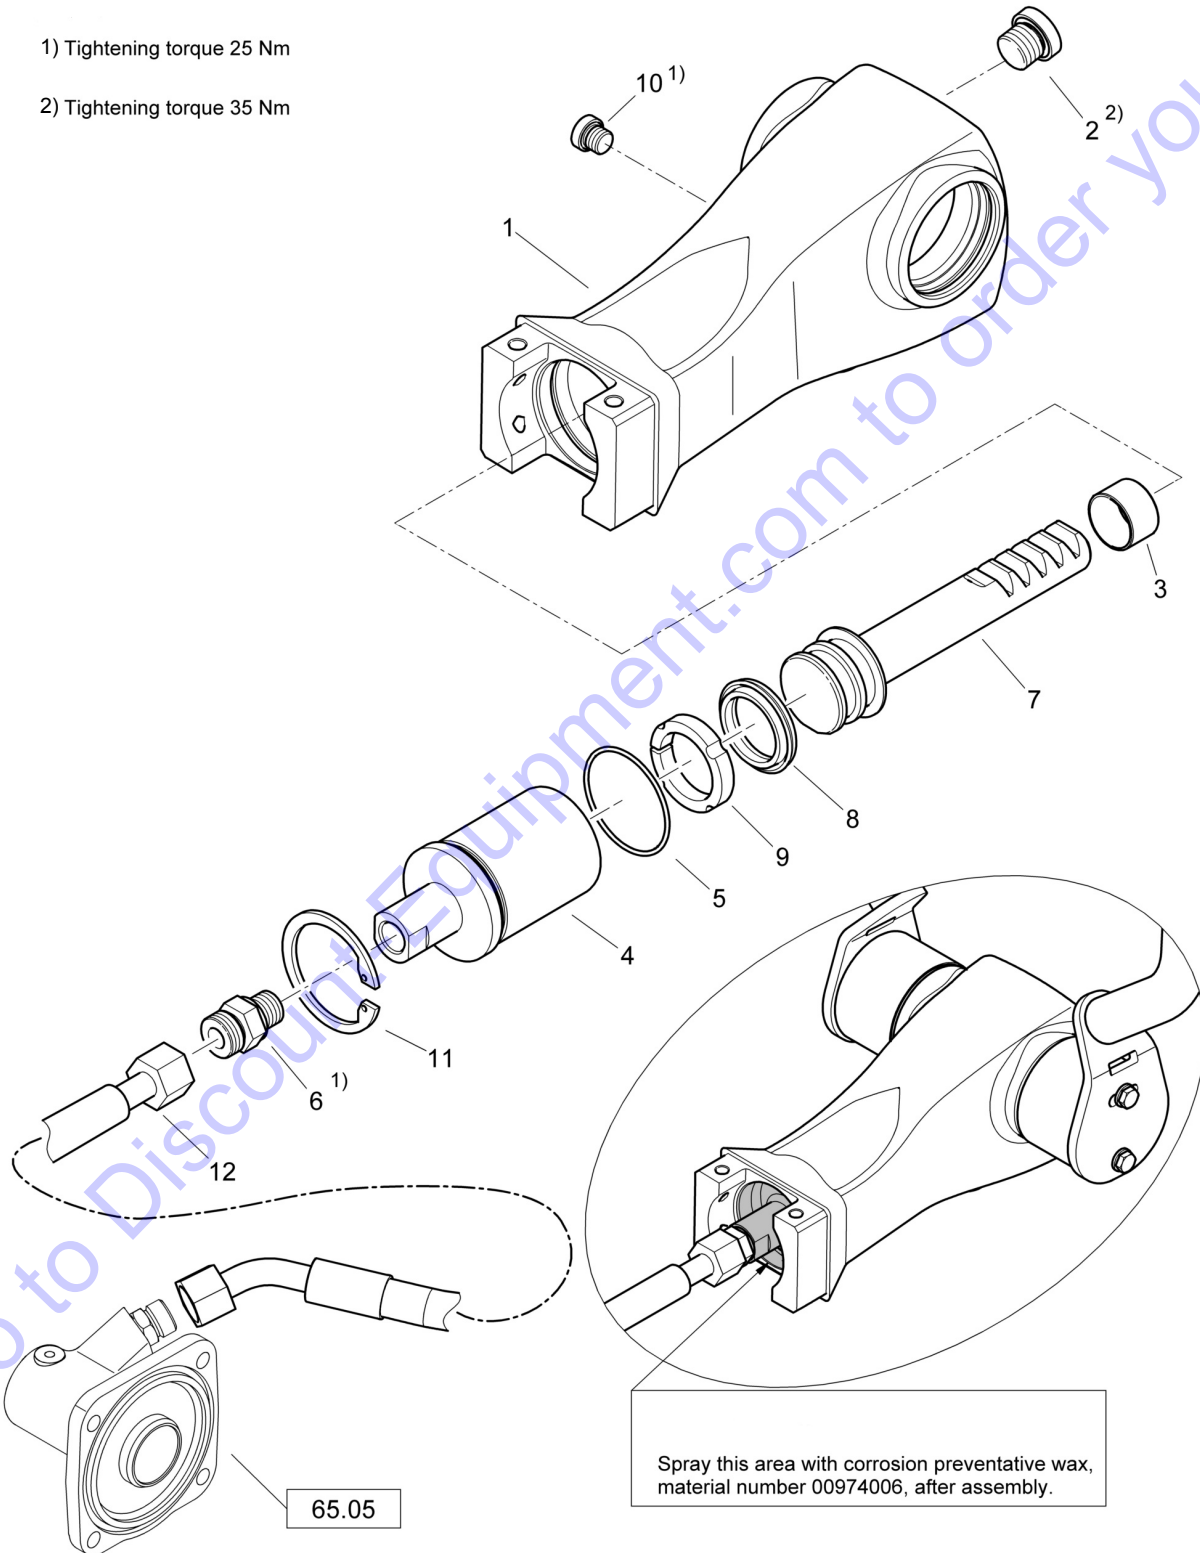

Go to Discount-Equipment.com to order your parts

Steering rod head, assembled

1) Tightening torque 25 Nm

2) Tightening torque 35 Nm

BPR 25/40	
S/N 101695161001 ▶	
Steering rod head, assembled	27.18
	Page 1 / 2
	
69110404 1001 1	