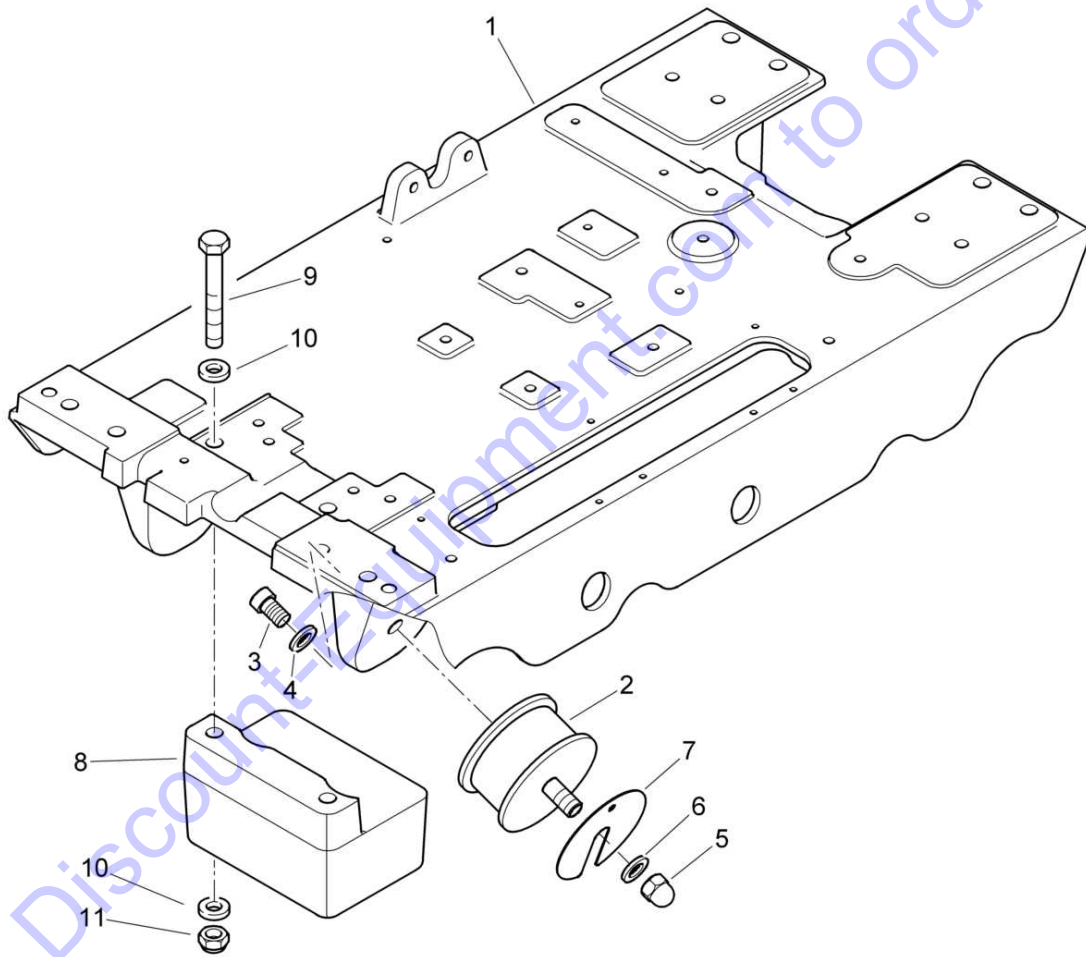

BPR 25/40

S/N 101695161001 ▶

12.12

Engine Carrier

Page 1 / 1

69030050_000_01

69030050_000_01

BPR 25/40	
S/N 101695161001 ▶	
Engine Carrier	12.12
	Page 1 / 1
	BOMAG FAYAT GROUP
69030050 1001 1	

Pos.	Part no.	Qty.	Description
1	69030335	1	Engine carrier
2	06127513	4	Rubber buffer
3	07231211	4	Socket-head cap screw
4	08511324	4	Washer
5	08241217	4	Domed cap nut
6	08752130	4	Spring washer
7	69030240	4	Shim
8	69030299	1	Additional weight
9	07131064	2	Hexagon bolt
10	08511021	4	Washer
11	08131016	2	Safety nut

Go to Discount-Equipment.com to order your parts