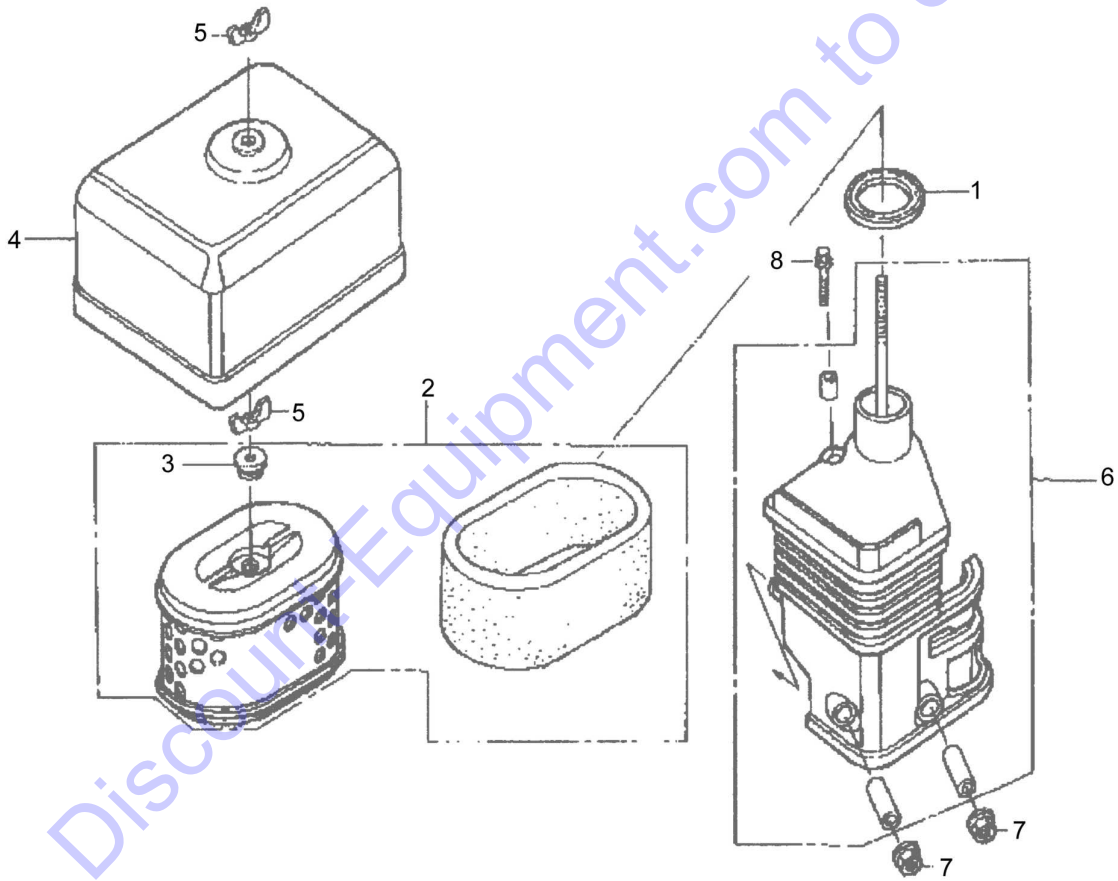

11.22	Engine no.	S/N GCBPT-4029057 ▶
	Dry Air Filter	
Page 1 / 1		
BOMAG FAYAT GROUP		MOT023127_000_00