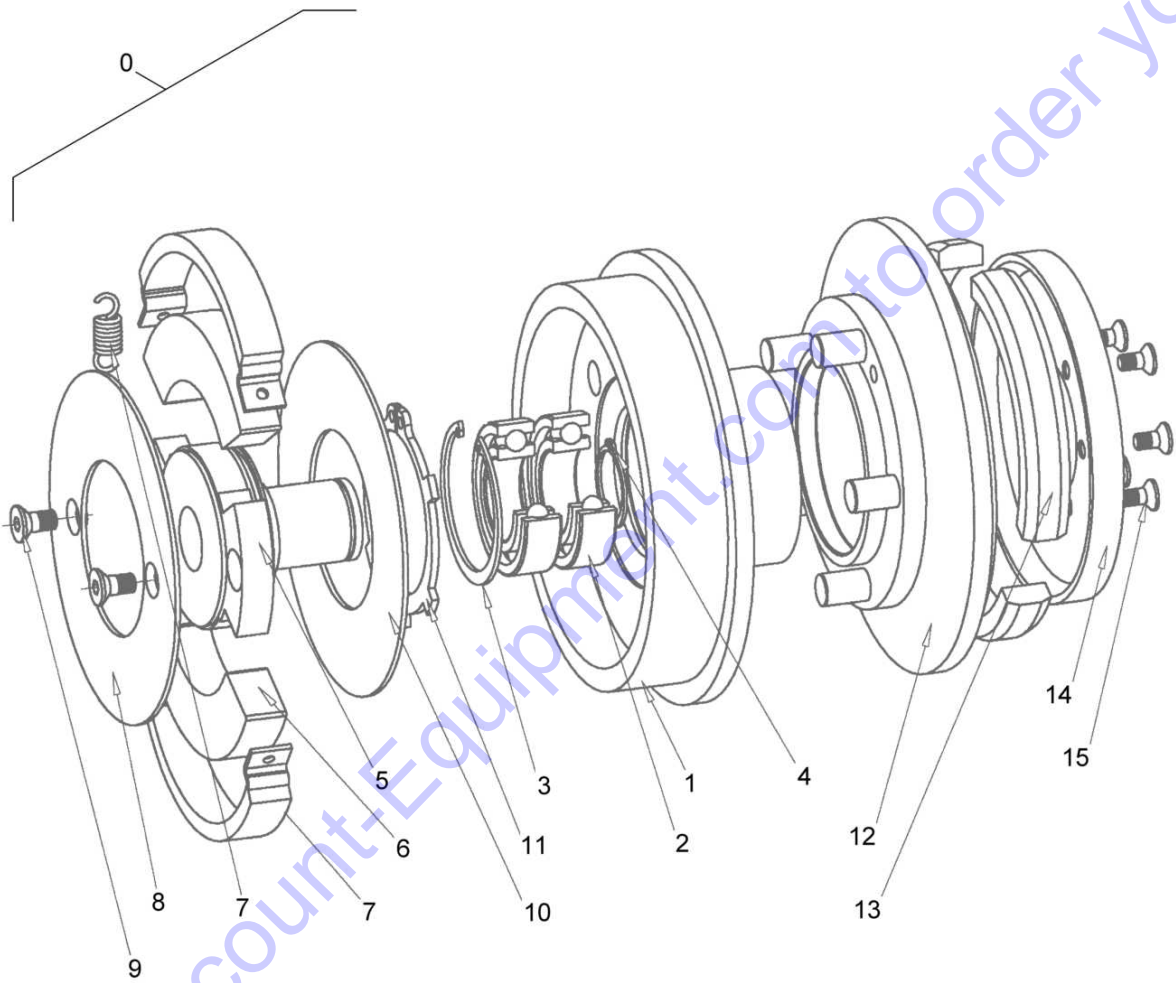

BPR 25/40	
19.07		S/N 101695161001 ▶
	Centrifugal Clutch	
Page 1 / 1		
BOMAG FAYAT GROUP		EA002611_000_00

Go to Discount-Equipment.com to order your parts