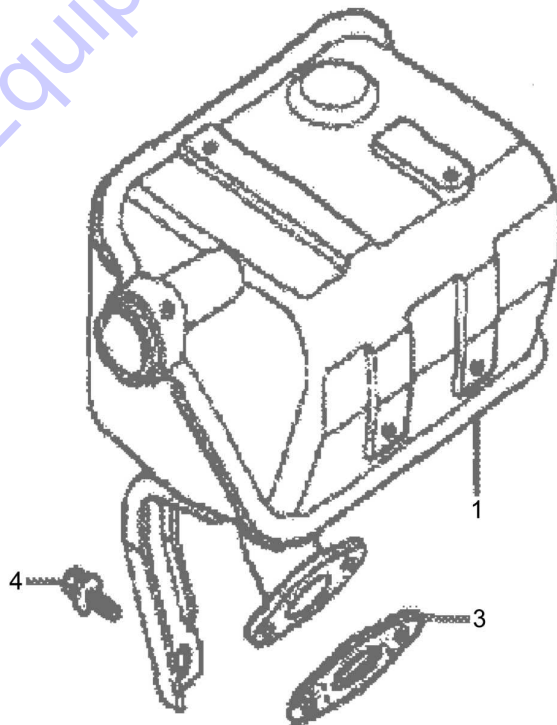

11.26	Engine no.	S/N GCBPT-4029057 ▶
	Silencer	
Page 1 / 1		
BOMAG FAYAT GROUP		MOT023129_000_00

mot023129_000