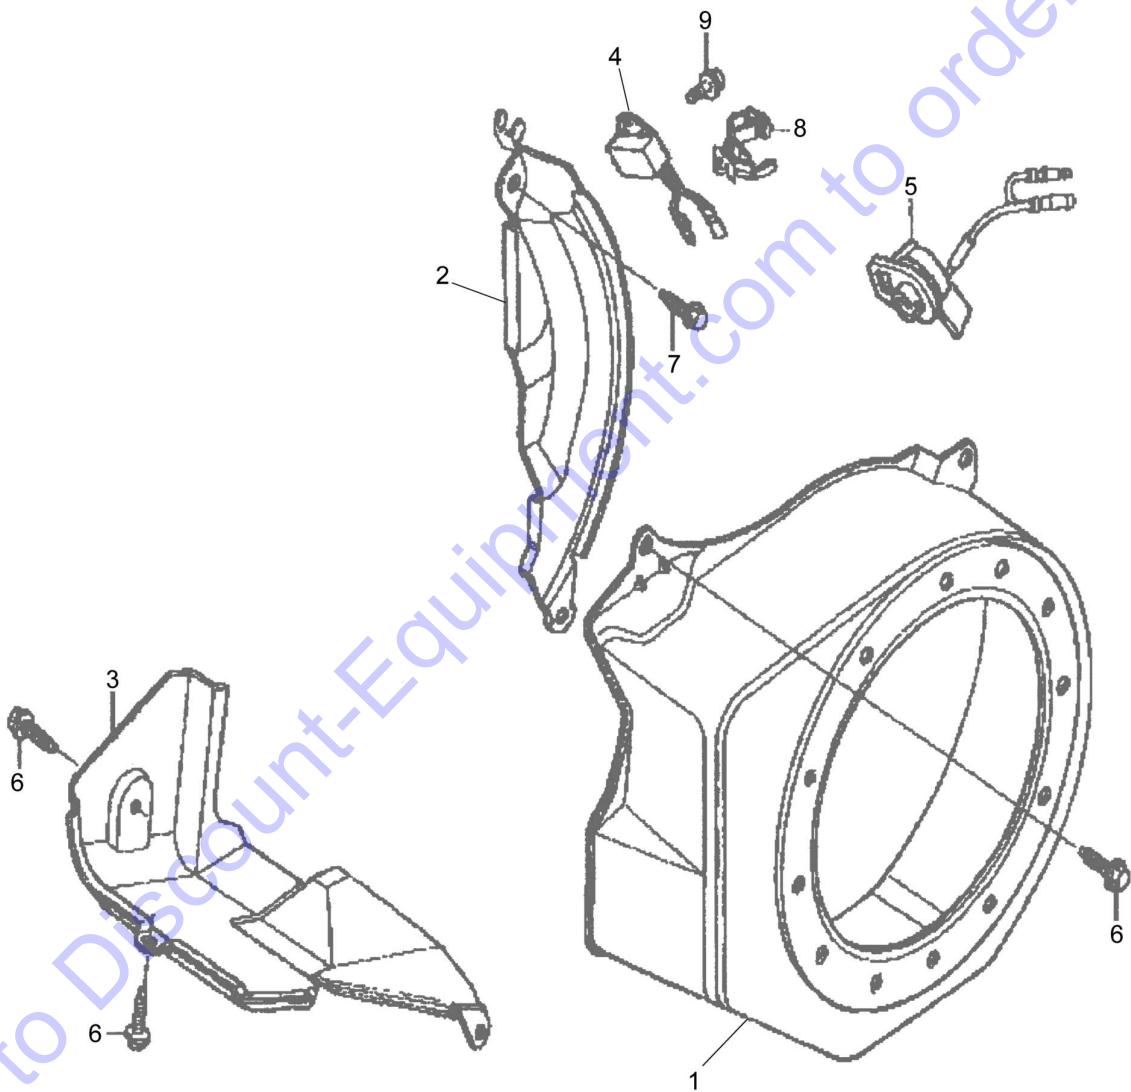

11.44	Engine no.	S/N GCBPT-4029057 ▶
	Page	1 / 1
BOMAG FAYAT GROUP	Covering	MOT023131_000_00