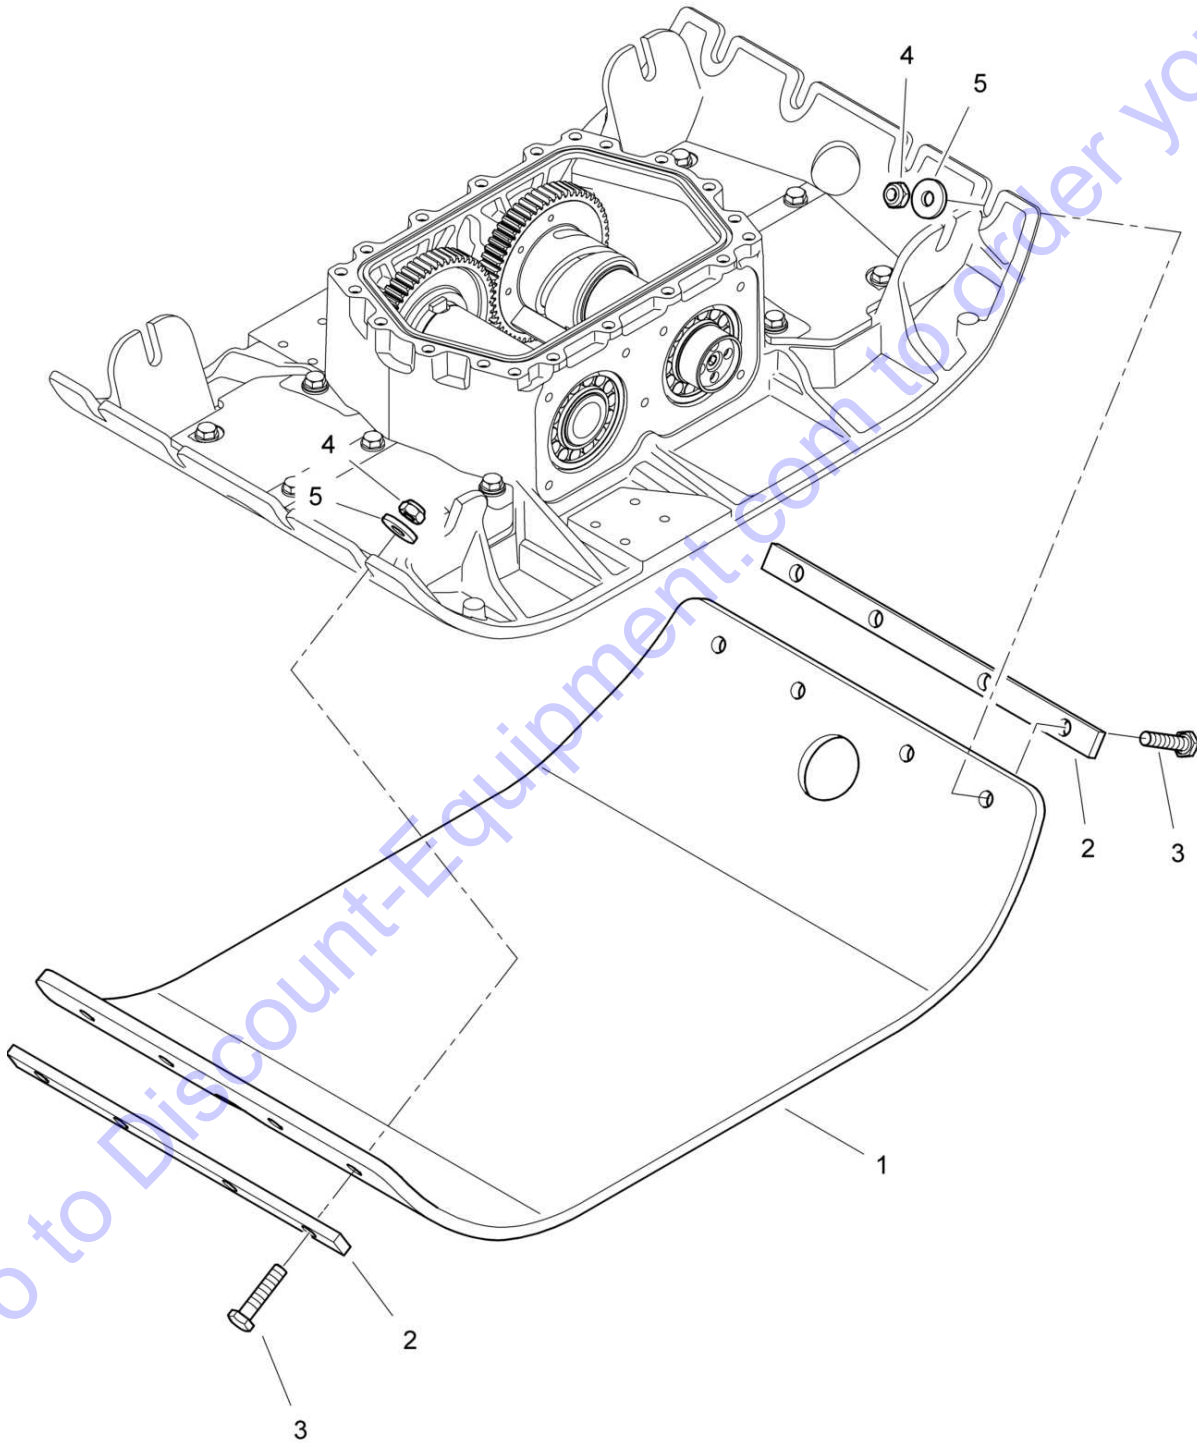

Go to Discount-Equipment.com to order your parts

BPR 25/40

S/N 101695161001 ▶

165.01

X5-Synthetic plate

Page **1 / 1**

69002133_000_01

69002133_000_01