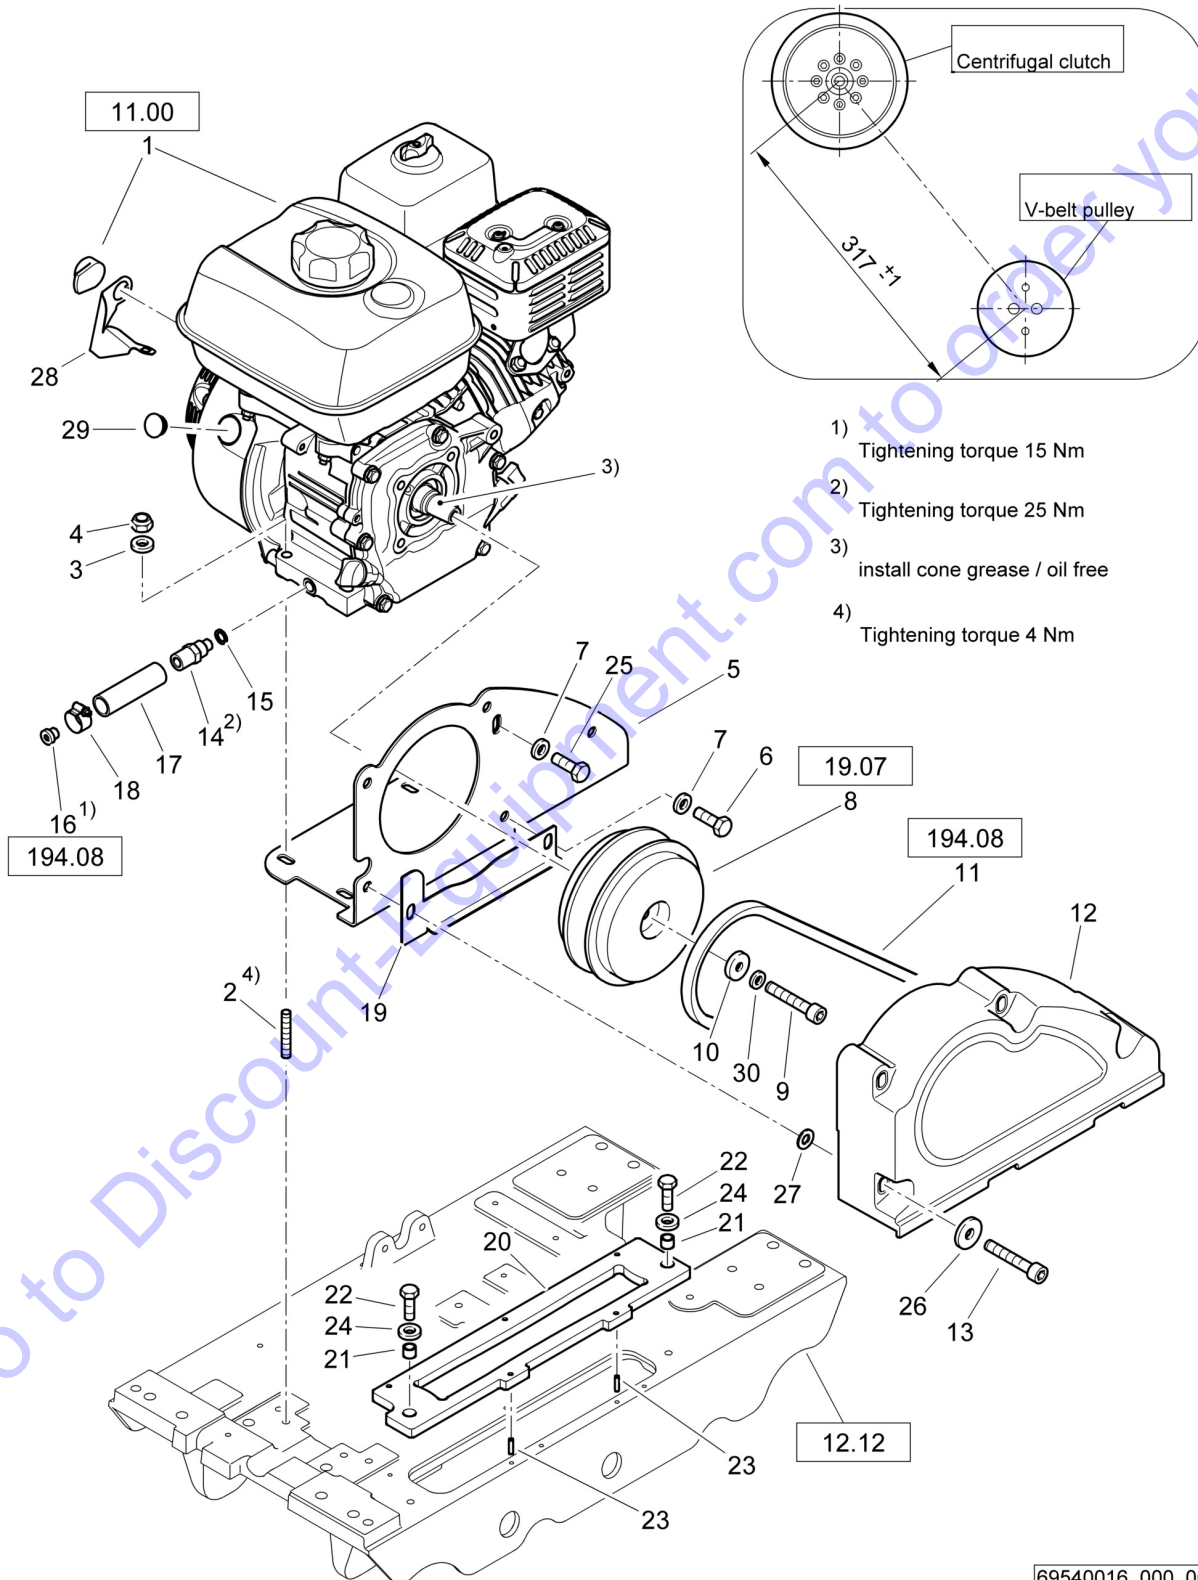

1) Tightening torque 15 Nm
2) Tightening torque 25 Nm
3) install cone grease / oil free
4) Tightening torque 4 Nm

BPR 25/40		
S/N 101695161001 ▶		12.13
Engine		Page 1 / 1
	69540016 1001 1	

Pos.	Part no.	Qty.	Description
1	05747046	1	Four-stroke engine
2	07510829	4	Pin screw
3	08510817	4	Washer
4	08130813	4	Safety nut
5	69040357	1	Supporting plate
6	07140824	1	Hexagon bolt
7	08510817	2	Washer
8	05650116	1	Centrifugal clutch
9	07230838	1	Socket-head cap screw
10	69040261	1	Washer
11	06312278	1	V-belt
12	69040401	1	V-belt guard
13	07230847	4	Socket-head cap screw
14	69040215	1	Double-ended union
15	09331098	1	Sealing ring
16	05546131	1	Screw plug with seal
17	69040390	1	Hose
18	05551409	1	Hose clip
19	69040308	1	Holding rail
20	69040344	1	Seal
21	69040291	2	Sleeve
22	07140834	2	Hexagon bolt
23	09160406	5	Dowel pin
24	08510817	2	Washer
25	07010816	1	Hexagon bolt
26	08500823	4	Round anchor plate
27	08665000	4	Stop disc
28	23040147	1	Supporting plate
29	06510213	1	Plug
30	08510817	1	Washer

Go to Discount-Equipment.com to order your parts