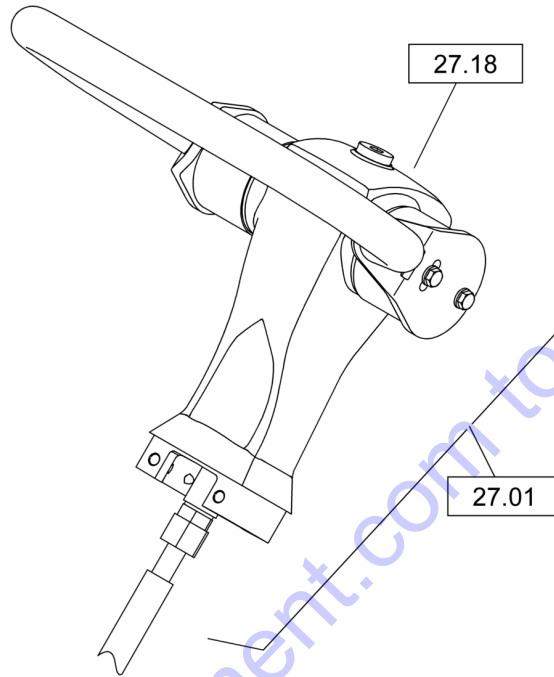

20.00

Power Transmission / Actuation

Page /