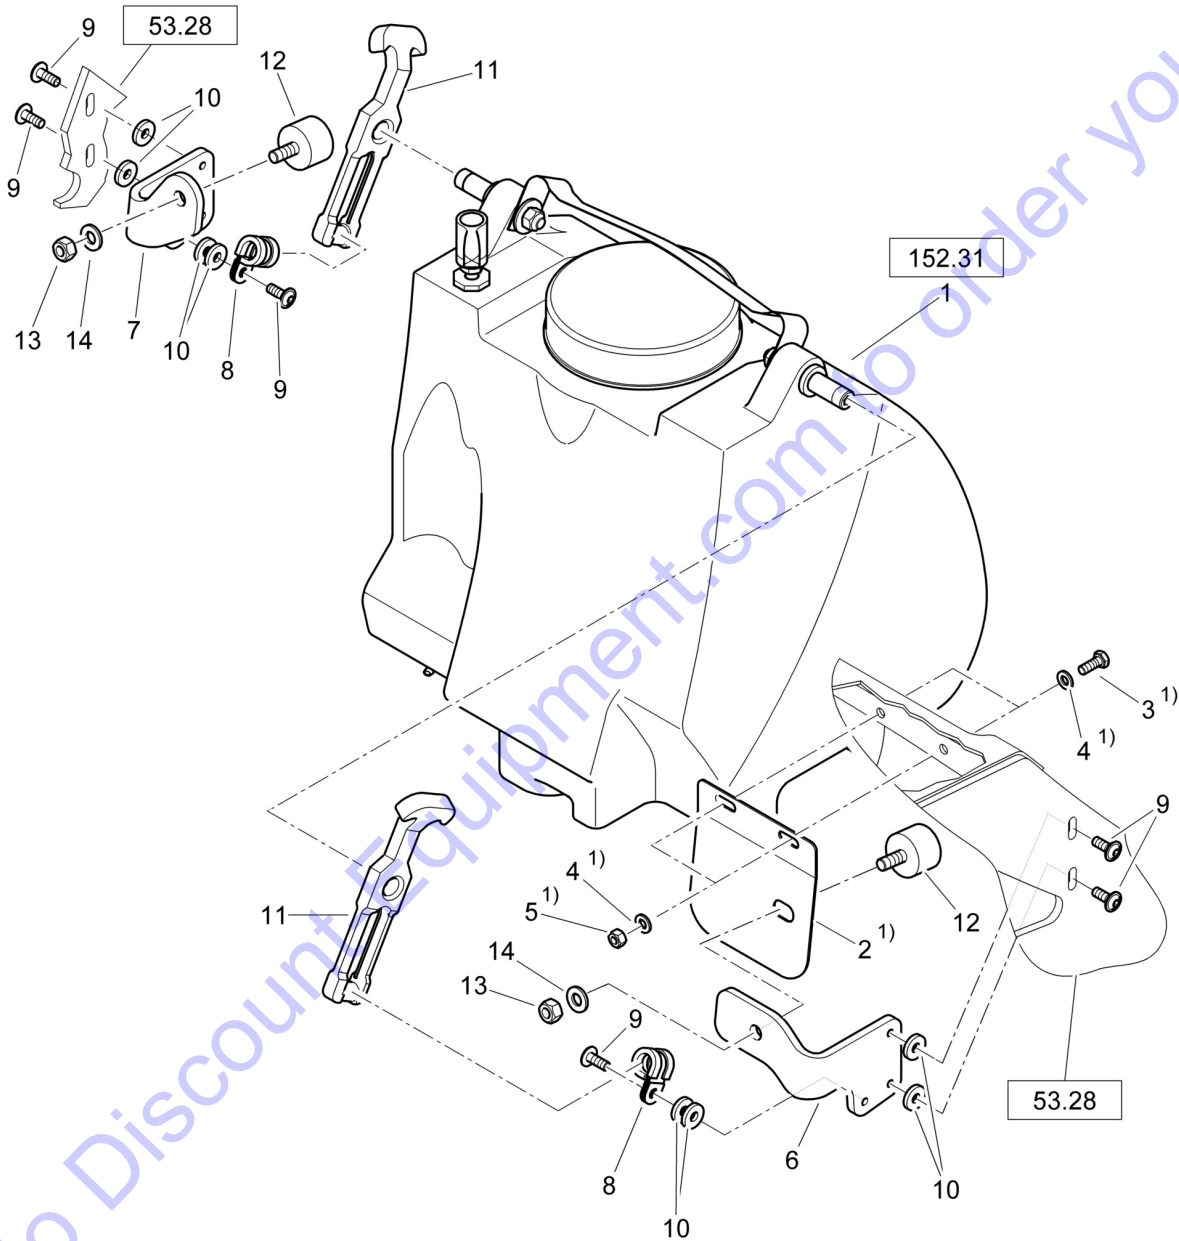

152.18

W1-Water sprinkler system

1) Position: 2,3,4,5 only mount at machines with Honda engines .

BPR 25/40	
S/N 101695161001 ▶	
W1-Water sprinkler system	152.18
	Page 1 / 2
	BOMAG FAYAT GROUP
69000583 1001 1	

Pos.	Part no.	Qty.	Description
1	69003256	1	Water tank, assembled
2	69003204	1	Guard
3	07140626	2	Hexagon bolt
4	08510612	4	Washer
5	08130611	2	Safety nut
6	69003251	1	Holder
7	69003252	1	Holder
8	05551901	2	Tube clamp
9	07210616	6	Pens head screw
10	08590617	8	Washer
11	05939264	2	Locking device
12	06142910	2	Stop buffer
13	08130813	2	Safety nut
14	08510817	2	Washer

Go to Discount-Equipment.com to order your parts