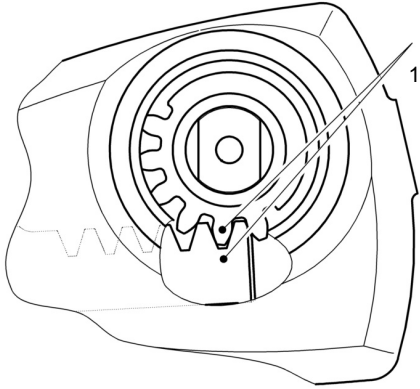

1) Note installation position pos. 5!
(Markings on pos. 5 and pos. 7 page 1)