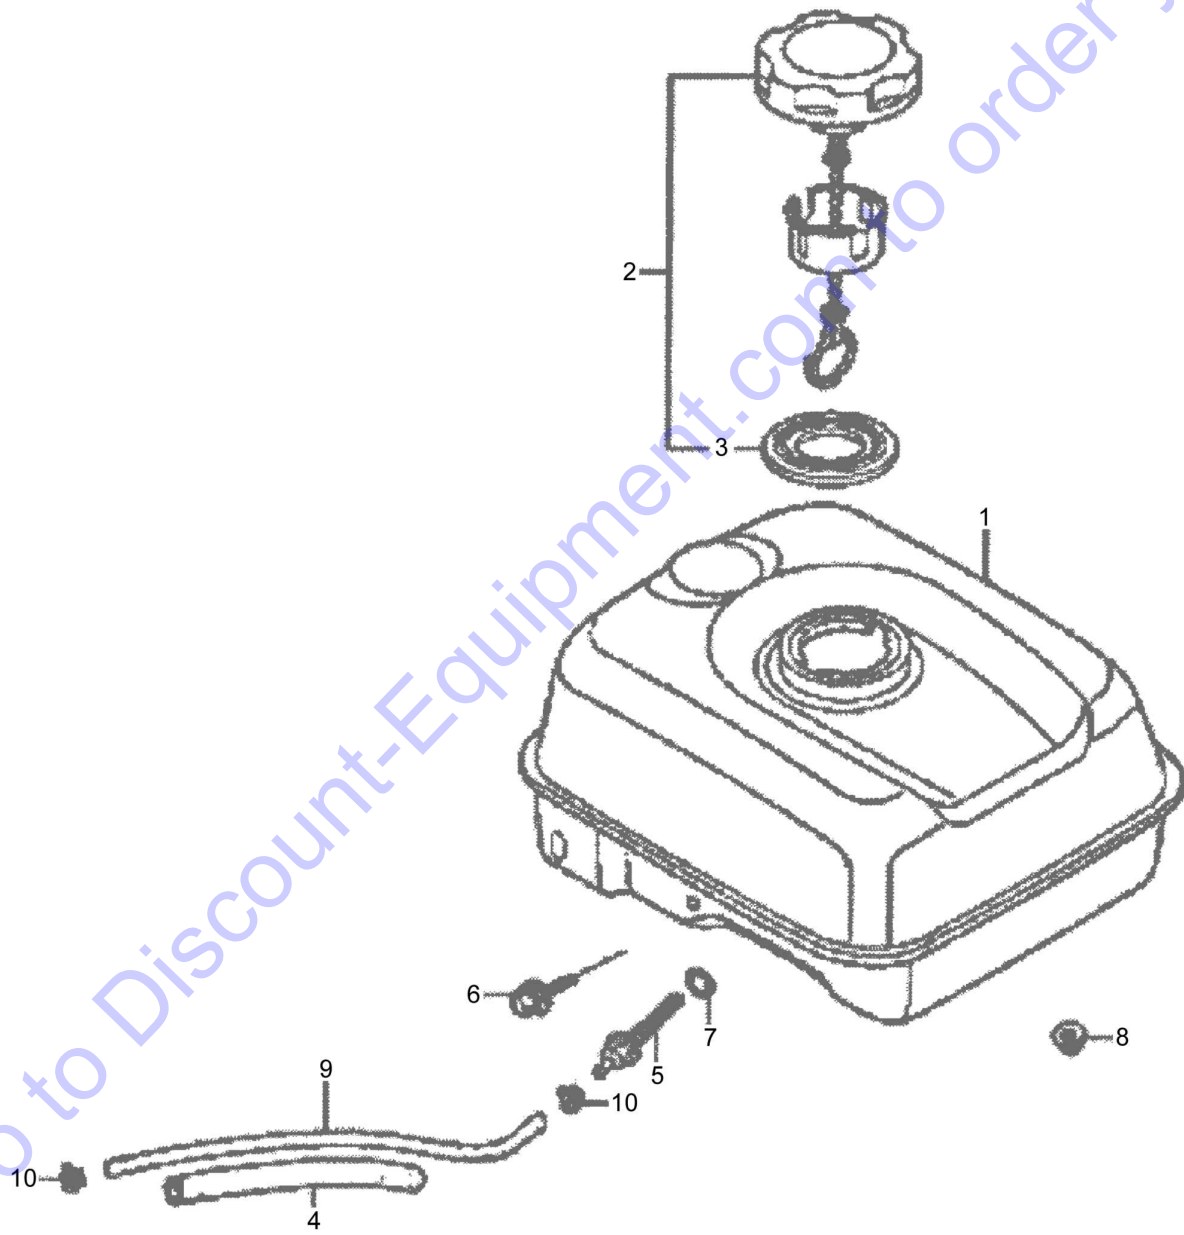

11.21	Engine no.	S/N GCBPT-4029057 ▶
	Fuel Tank	
Page 1 / 1		
BOMAG FAYAT GROUP		MOT023126_000_00

Go to Discount-Equipment.com to order your parts