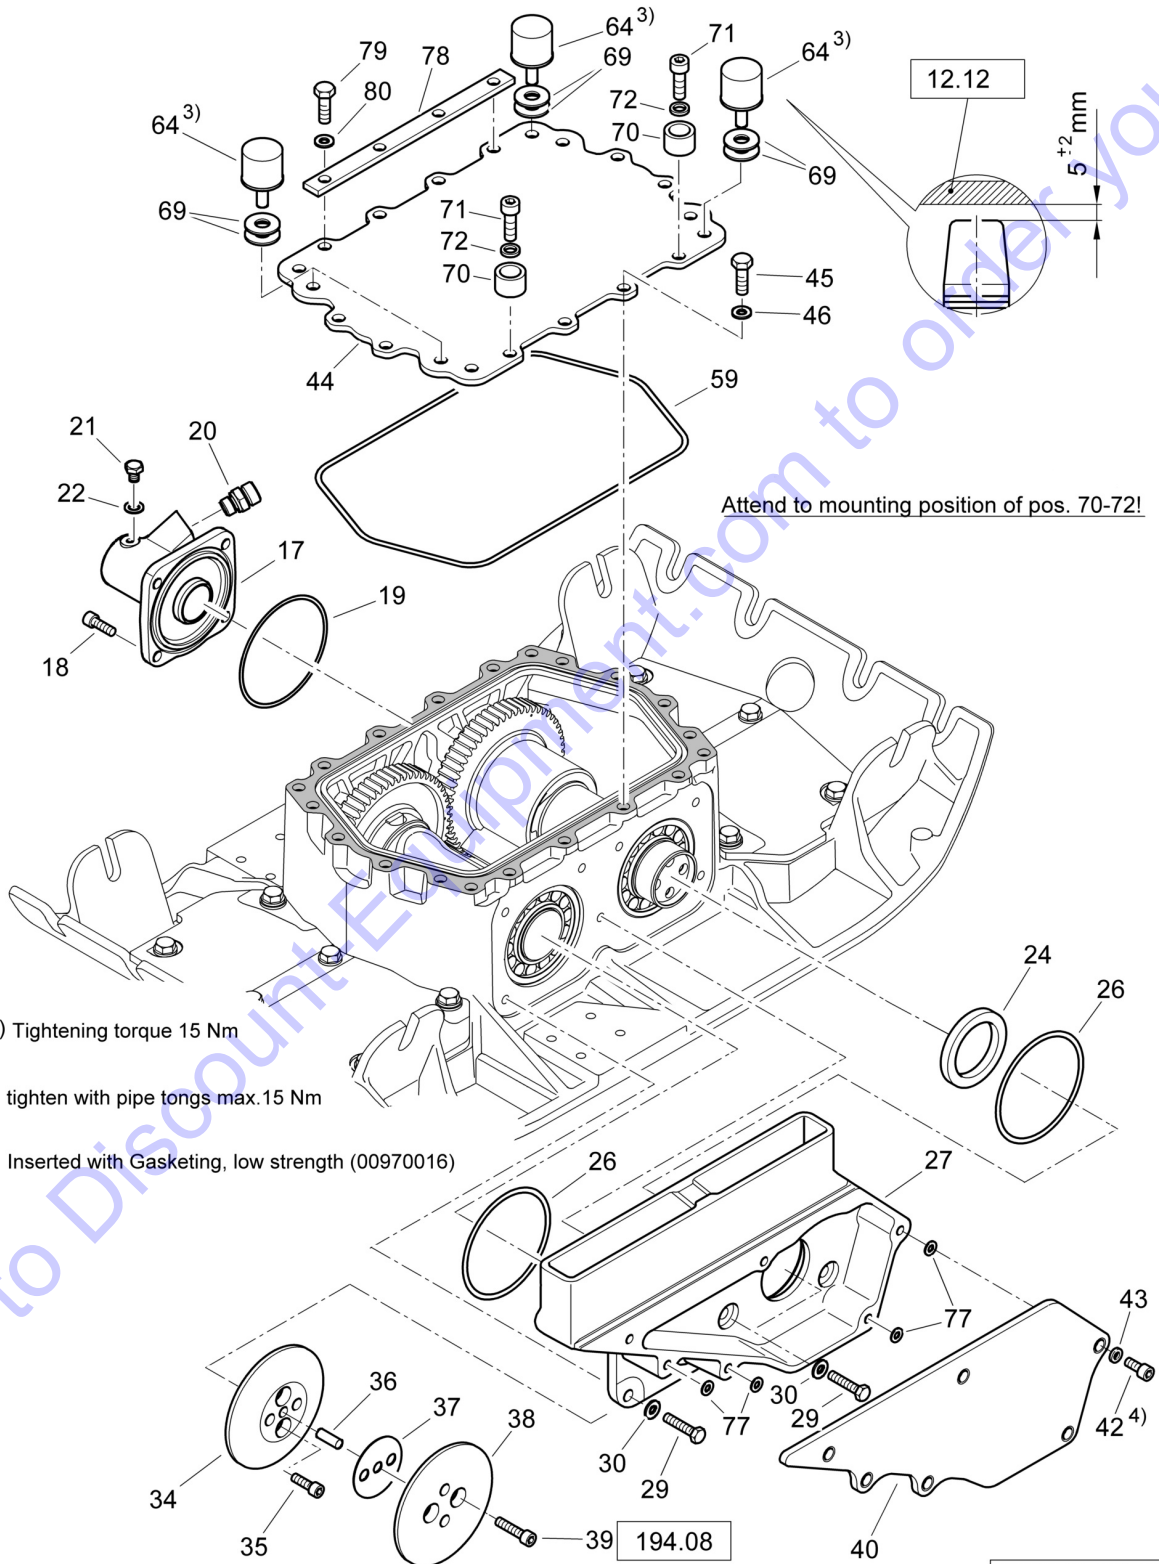

BPR 25/40	
S/N 101695161001 ▶	
Base Plate	65.05
	Page 3 / 3
	BOMAG FAYAT GROUP
69020046 1001 1	

Pos.	Part no.	Qty.	Description
17	69020369	1	Cylinder
18	07230811	4	Socket-head cap screw
19	06220803	1	Loop ring
20	05548036	1	Double-ended union
21	07140608	1	Hexagon bolt
22	06210610	1	U-seal
24	09312809	1	Radial seal
26	06220803	2	Loop ring
27	69020731	1	V-belt guard
29	07140834	7	Hexagon bolt
30	08510817	7	Washer
34	69020665	1	V-belt pulley
35	07230822	2	Socket-head cap screw
36	09120862	1	Pin,cylindric
37	69020379	1	Shim
38	69020666	1	V-belt pulley
39	07230831	2	Socket-head cap screw
40	69020739	1	Cover
42	07230811	6	Socket-head cap screw
43	08752084	6	Spring washer
44	69020475	1	Housing cover
45	07140834	10	Hexagon bolt
46	06270011	10	Wedge safety washer
59	06222406	1	Loop ring
64	06142915	4	Stop buffer
69	08621084	8	Washer
70	69020443	2	Stop
71	07230819	2	Socket-head cap screw
72	06270011	2	Wedge safety washer
77	08665000	4	Stop disc
78	69020794	1	Flat steel
79	07140842	4	Hexagon bolt
80	06270011	4	Wedge safety washer

Go to Discount-Equipment.com to order your parts