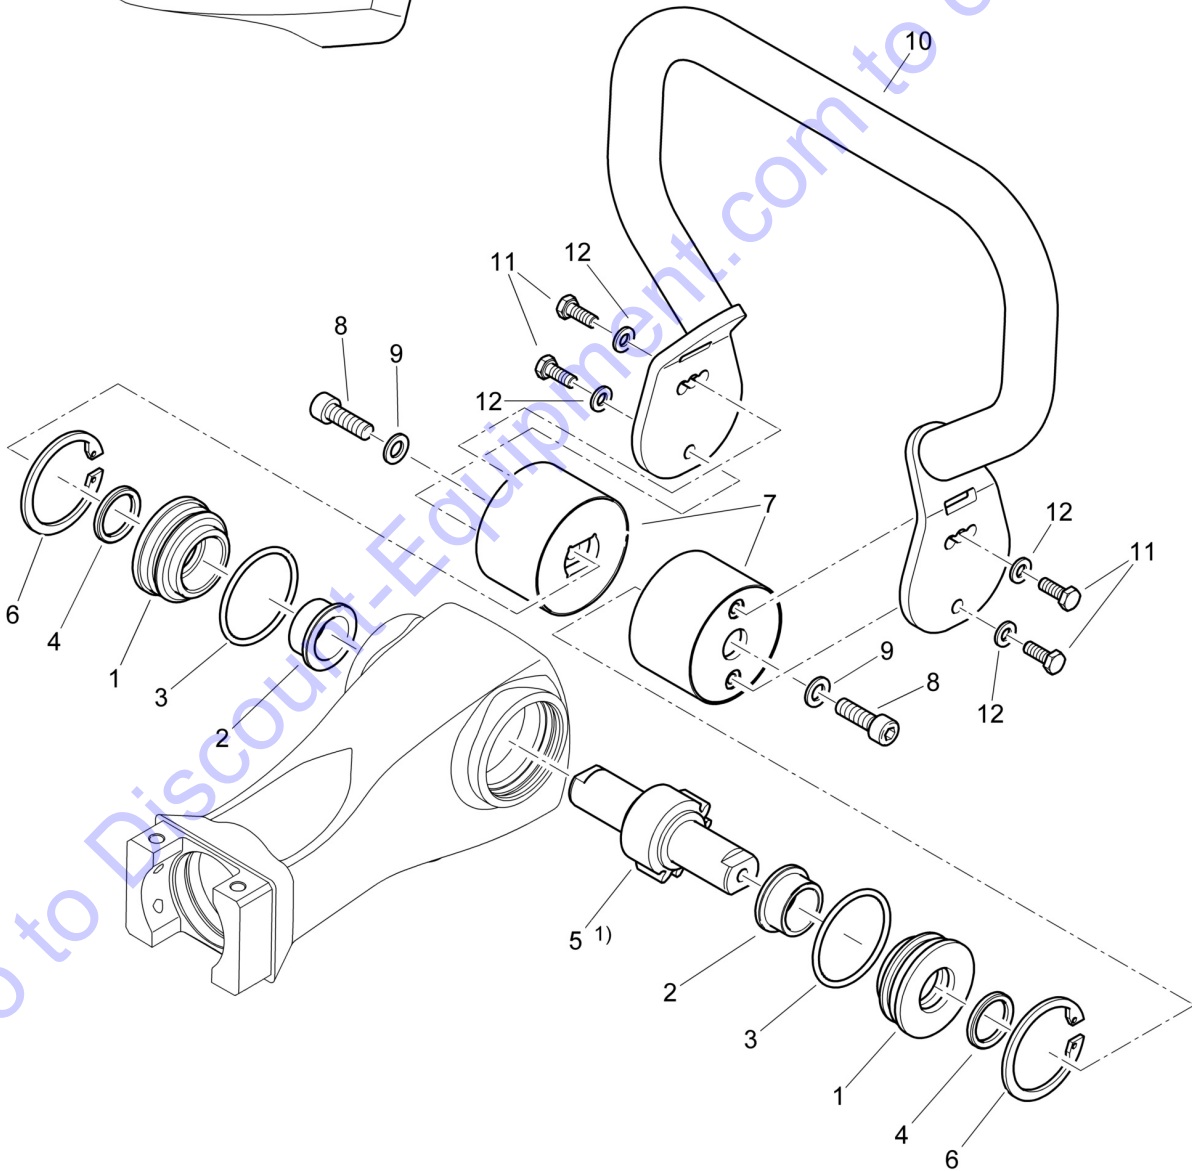

Go to Discount-Equipment.com to order your parts