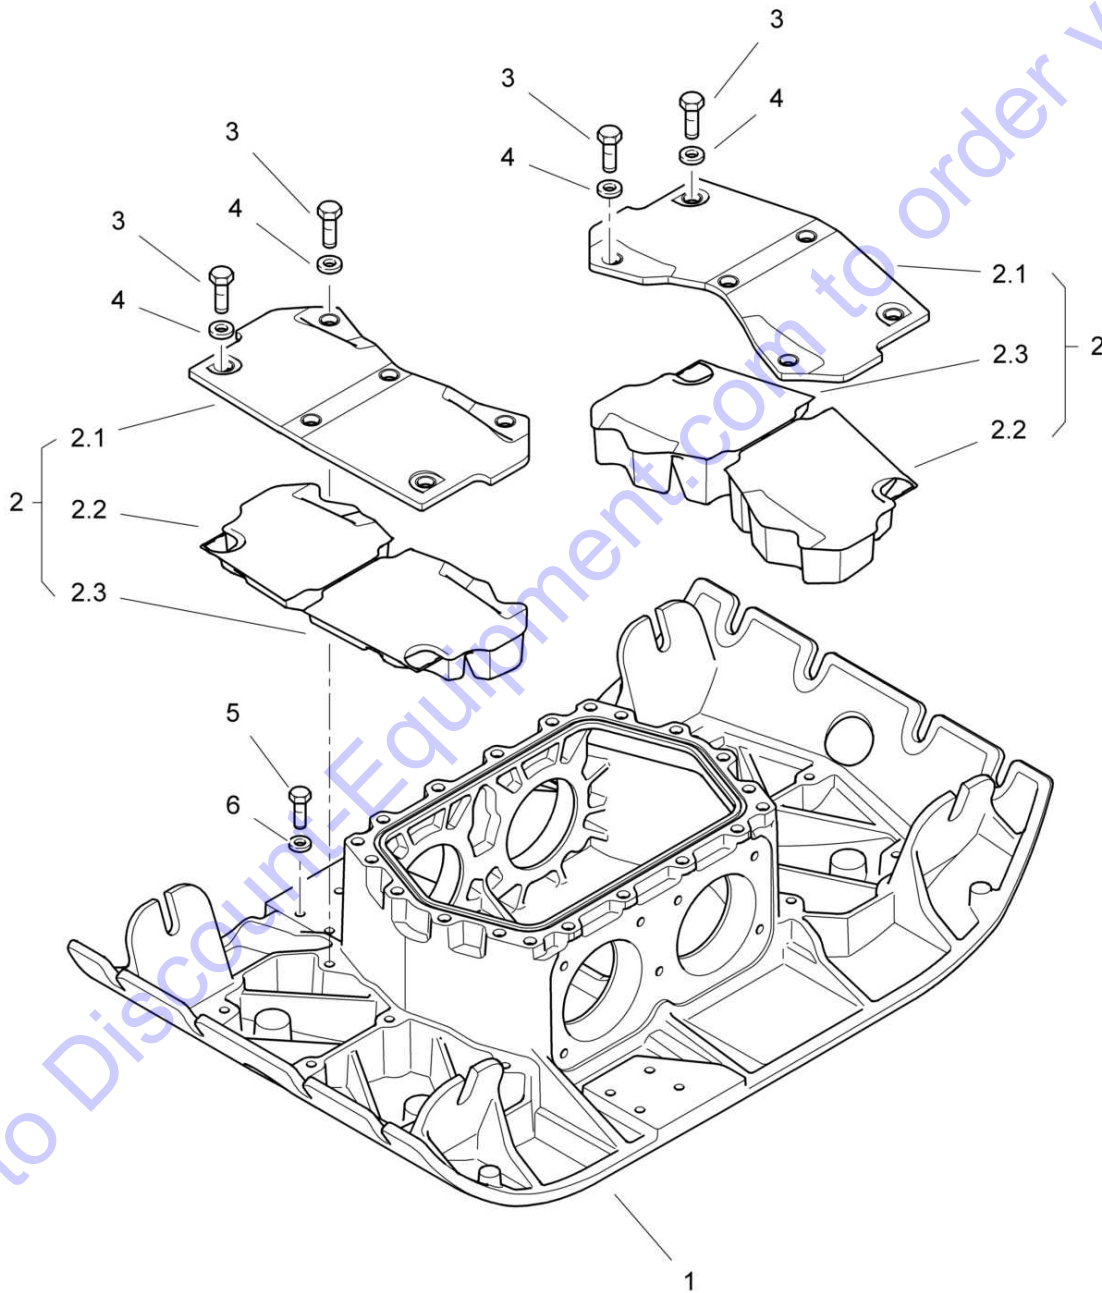

65.07

Base plate, assembled

BPR 25/40	
S/N 101695161001 ▶	
Base plate, assembled	65.07
	Page 1 / 1
69020840 1001 1	

Pos. Part no. Qty. Description

1	69020809	1	Base plate
2	69020661	2	Hood, cover
2.1	69020662	1	Cover plate
2.2	69020663	1	Foam
2.3	69020664	1	Foam
3	07140824	12	Hexagon bolt
4	08510817	12	Washer
5	07140814	8	Hexagon bolt
6	08510817	8	Washer

Go to Discount-Equipment.com to order your parts