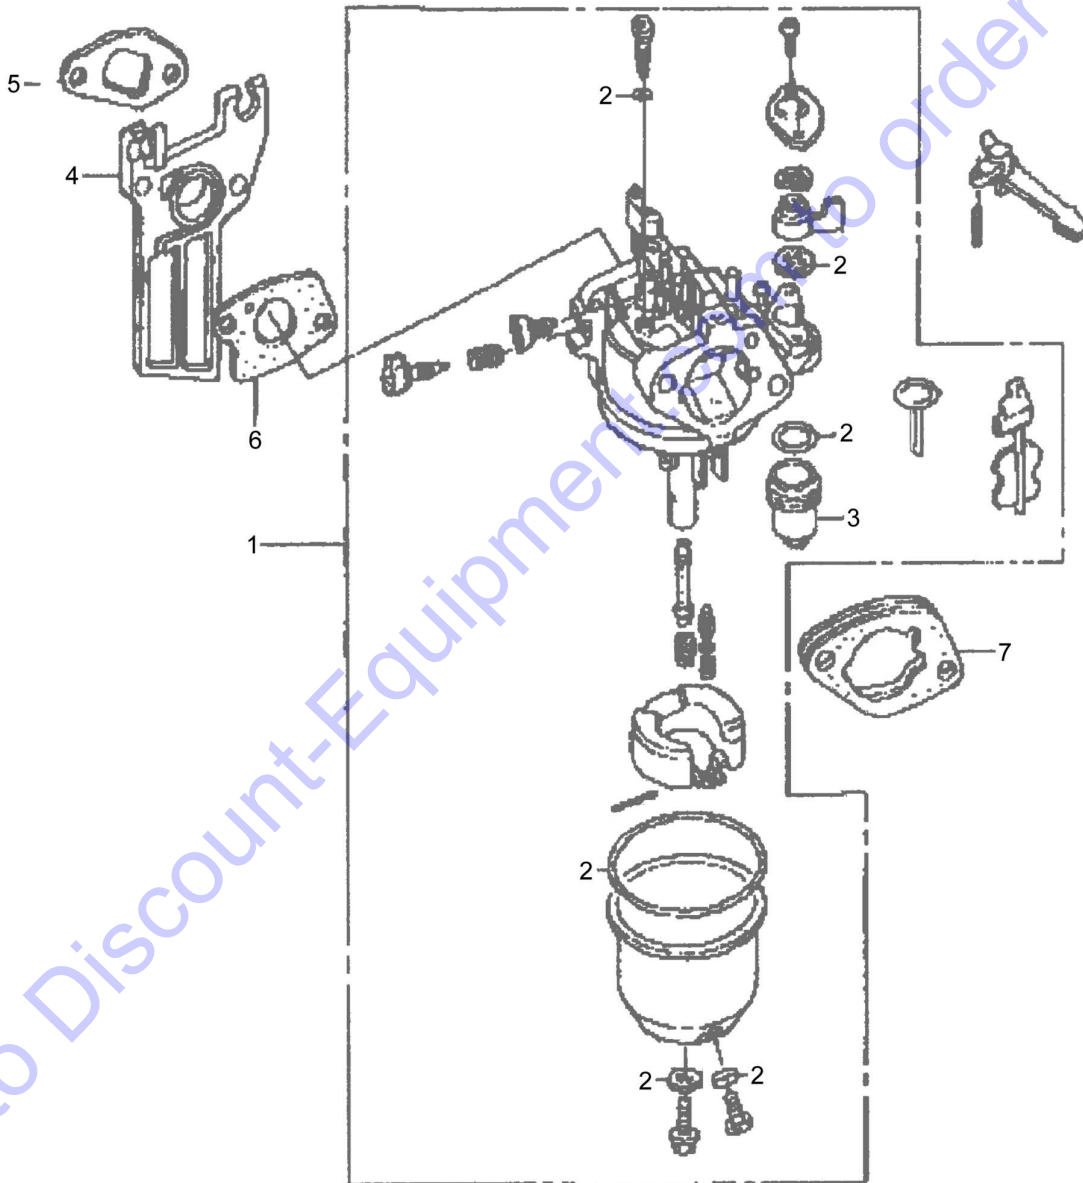

11.53	Engine no.	S/N GCBPT-4029057 ▶
	Carburetor	
Page 1 / 1		
BOMAG FAYAT GROUP		MOT023133_000_00