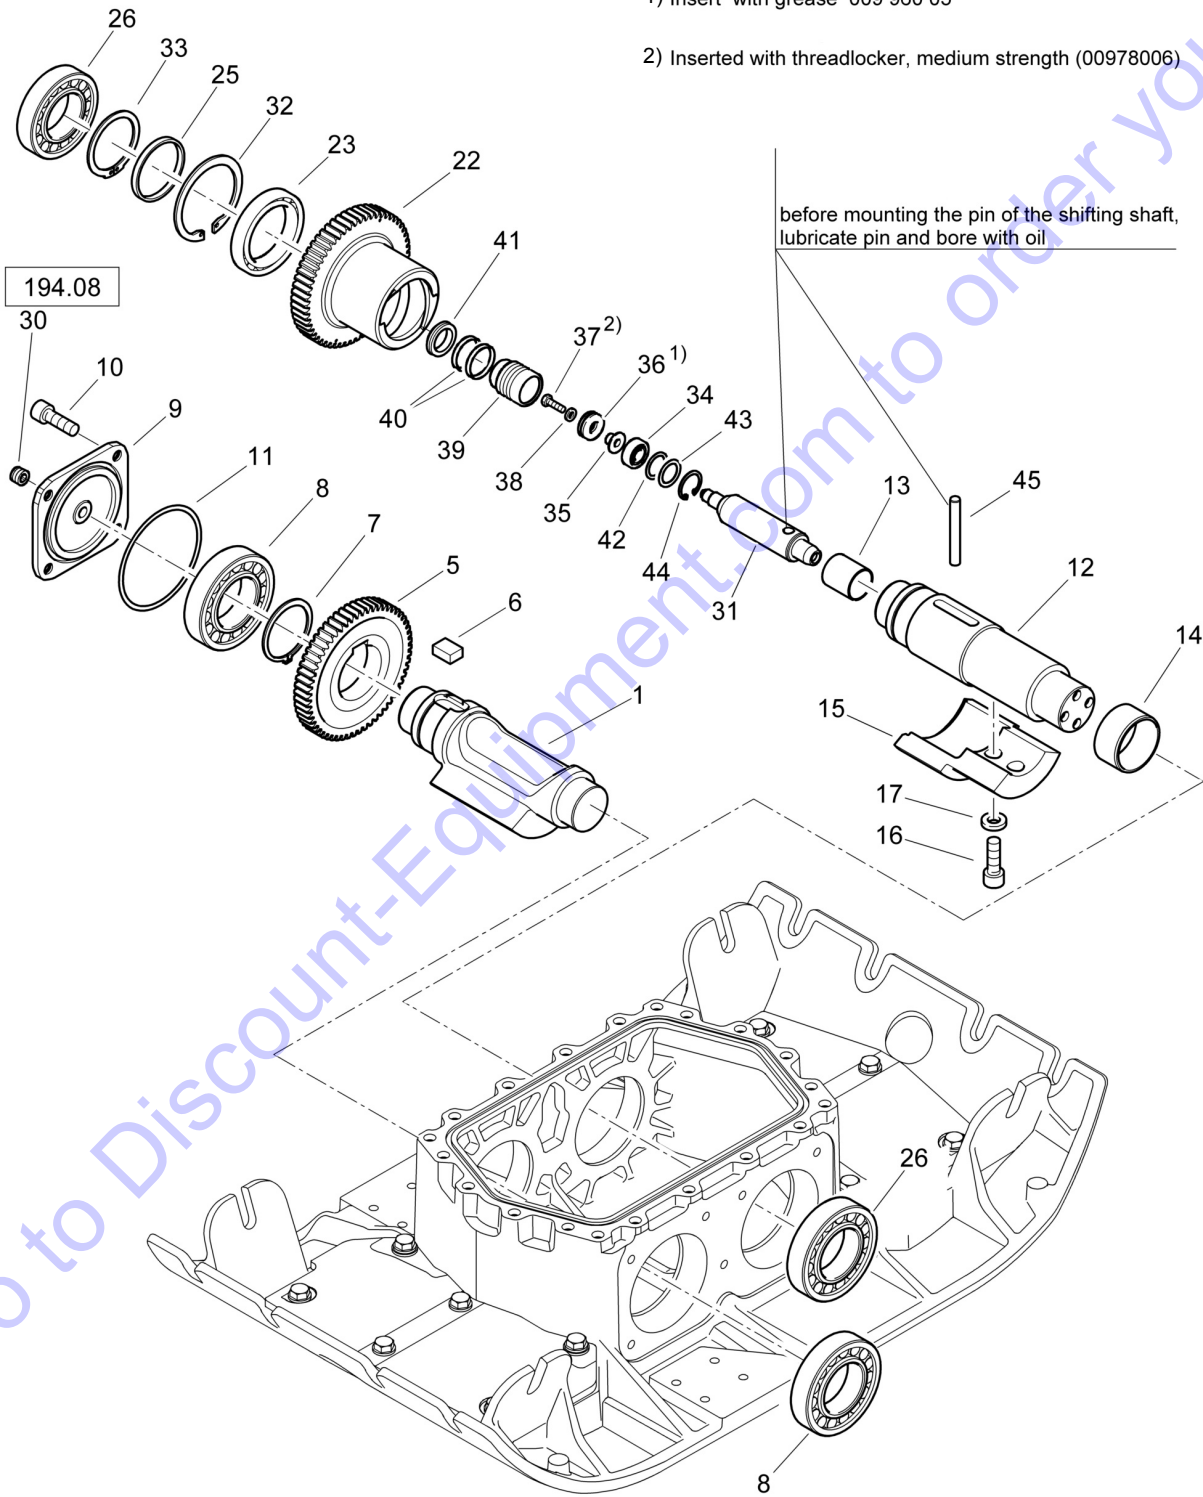

1) Insert with grease 009 960 05

2) Inserted with threadlocker, medium strength (00978006)

before mounting the pin of the shifting shaft,
lubricate pin and bore with oil

BPR 25/40	
S/N 101695161001 ▶	
Base Plate	65.05
	Page 2 / 3
69020046 1001 1	

Pos.	Part no.	Qty.	Description
1	69020696	1	Exciter shaft
5	69020753	1	Gear wheel
6	09182820	1	Fitting key
7	09213000	1	Circlip,external
8	05222264	2	Cylinder roller bearing
9	69020384	1	Cover
10	07230806	4	Socket-head cap screw
11	06220803	1	Loop ring
12	69020748	1	Exciter shaft
13	06283104	1	Bushing
14	05428122	1	Inner ring
15	69020708	1	Eccentric weight
16	07231211	2	Socket-head cap screw
17	69210174	2	Washer
22	69020672	1	Gear wheel
23	05114030	1	Ball bearing,grooved
25	69020747	1	Bushing
26	05222264	2	Cylinder roller bearing
30	07611010	1	Screw plug
31	69020707	1	Control shaft
32	09223700	1	Circlip,internal
33	09213000	1	Circlip,external
34	05113700	1	Ball bearing,grooved
35	68110170	1	Bushing
36	05151010	1	Axial ball bearing
37	07140532	1	Hexagon bolt
38	08510511	1	Washer
39	69020727	1	Piston
40	06245052	2	Guiding band
41	06245051	1	Piston seal
42	08602603	1	Spring washer
43	05520510	1	Shim
44	09221130	1	Circlip,internal
45	69020802	1	Pin,cylindric

Go to Discount Equipment.com to order your parts