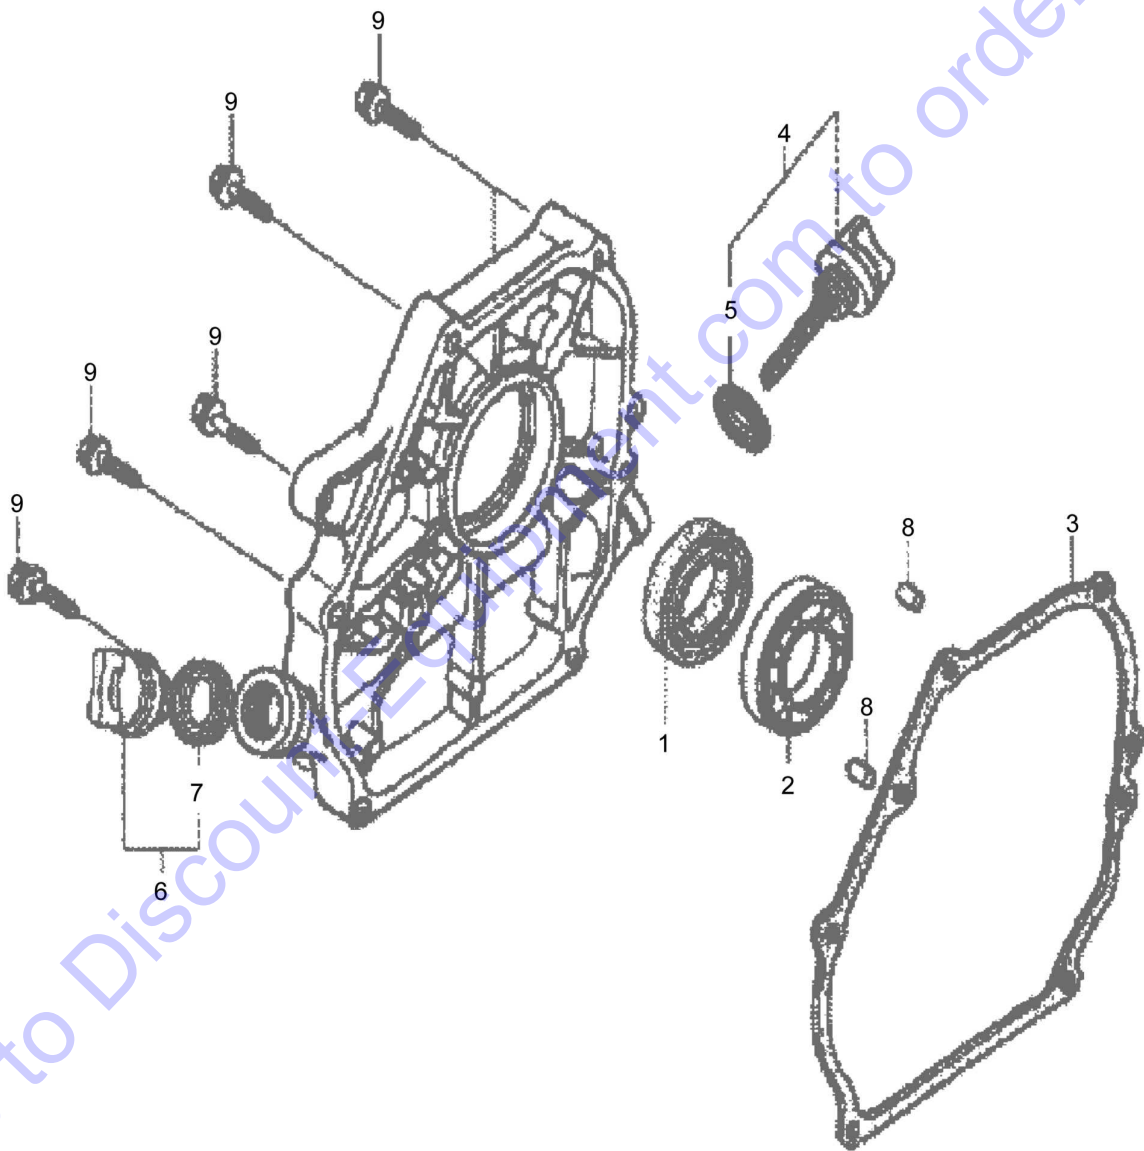

11.02	Engine no.	S/N GCBPT-4029057 ▶
	Front Cover	
Page 1 / 1		
BOMAG FAYAT GROUP		MOT023123_000_00