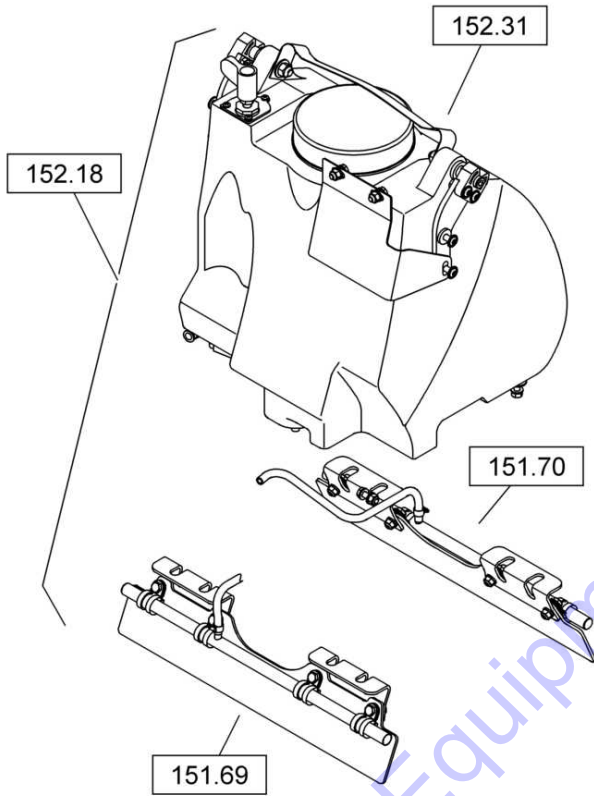

110.00

Special Equipment

Page /