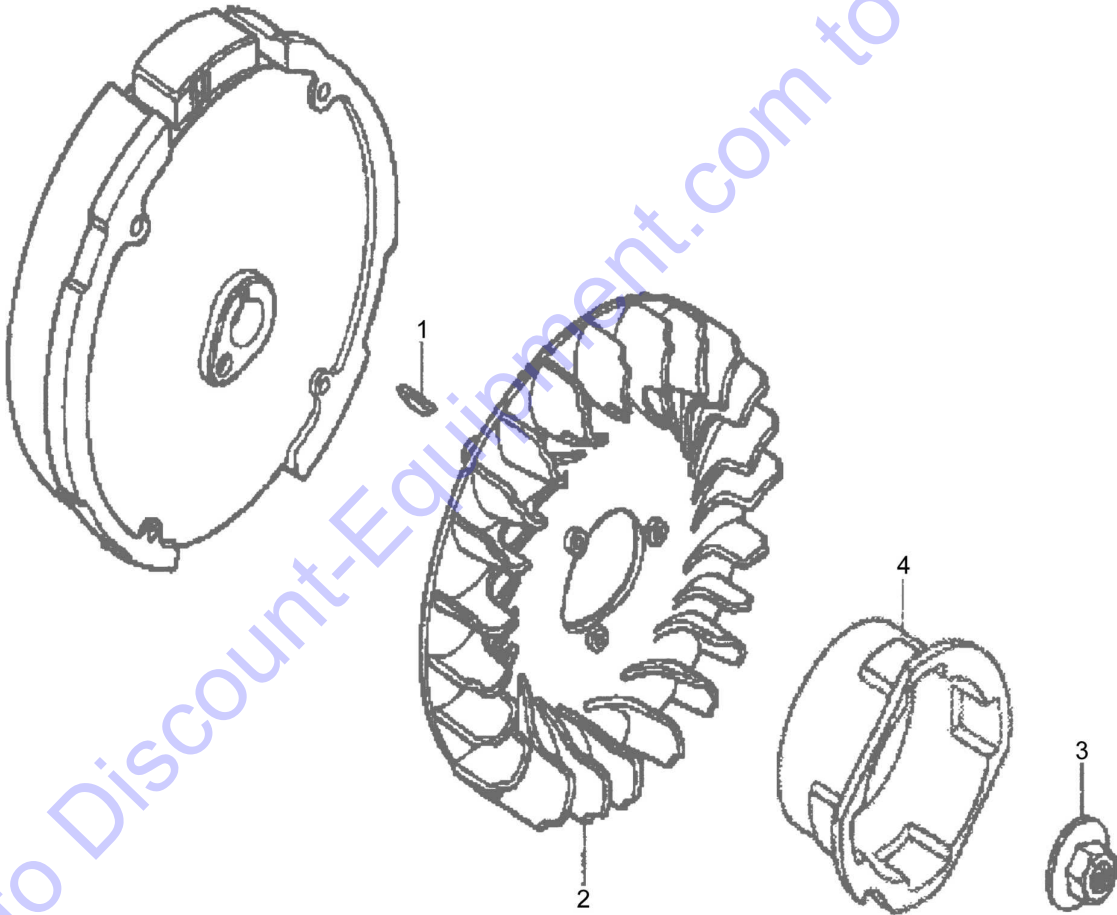

11.29	Engine no. S/N GCBPT-4029057 ▶
Page 1 / 1	Cooling Blower
BOMAG FAYAT GROUP	MOT023125_000_00