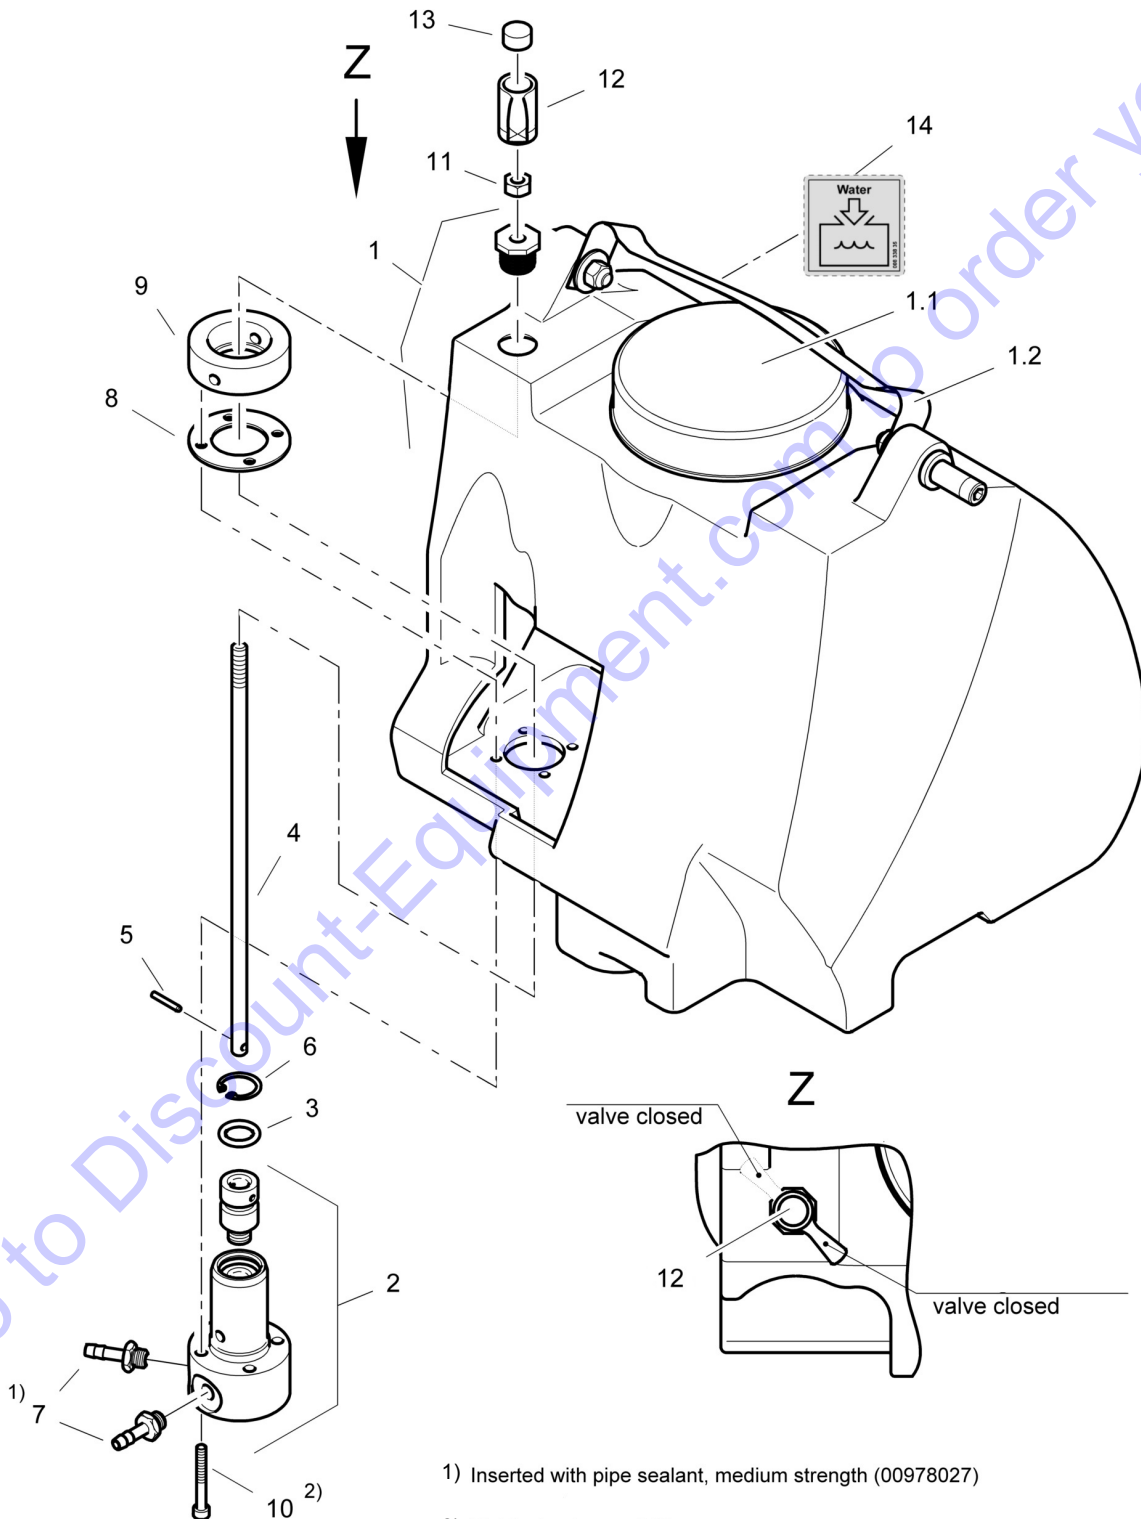

1) Inserted with pipe sealant, medium strength (00978027)

2) Tightening torque 3 Nm

BPR 25/40	
S/N 101695161001 ▶	
Water tank, assembled	152.31
	Page 1 / 1
69003256 1001 1	

Pos.	Part no.	Qty.	Description
1	69003257	1	Water tank
1.1	23003289	1	Tank cover
1.2	06550093	1	Carrying belt
2	69003260	1	Valve
3	06220148	1	Loop ring
4	23003446	1	Rod
5	09133514	1	Grooved dowel pin
6	09220901	1	Circlip,internal
7	06510451	2	Grommet
8	69003258	1	Gasket
9	69003259	1	Threaded ring
10	07230557	4	Socket-head cap screw
11	08110813	1	Hexagon nut
12	06420840	1	Wing nut
13	06420841	1	Cap, cover
14	00833835	1	Decal,indication

Go to Discount-Equipment.com to order your parts