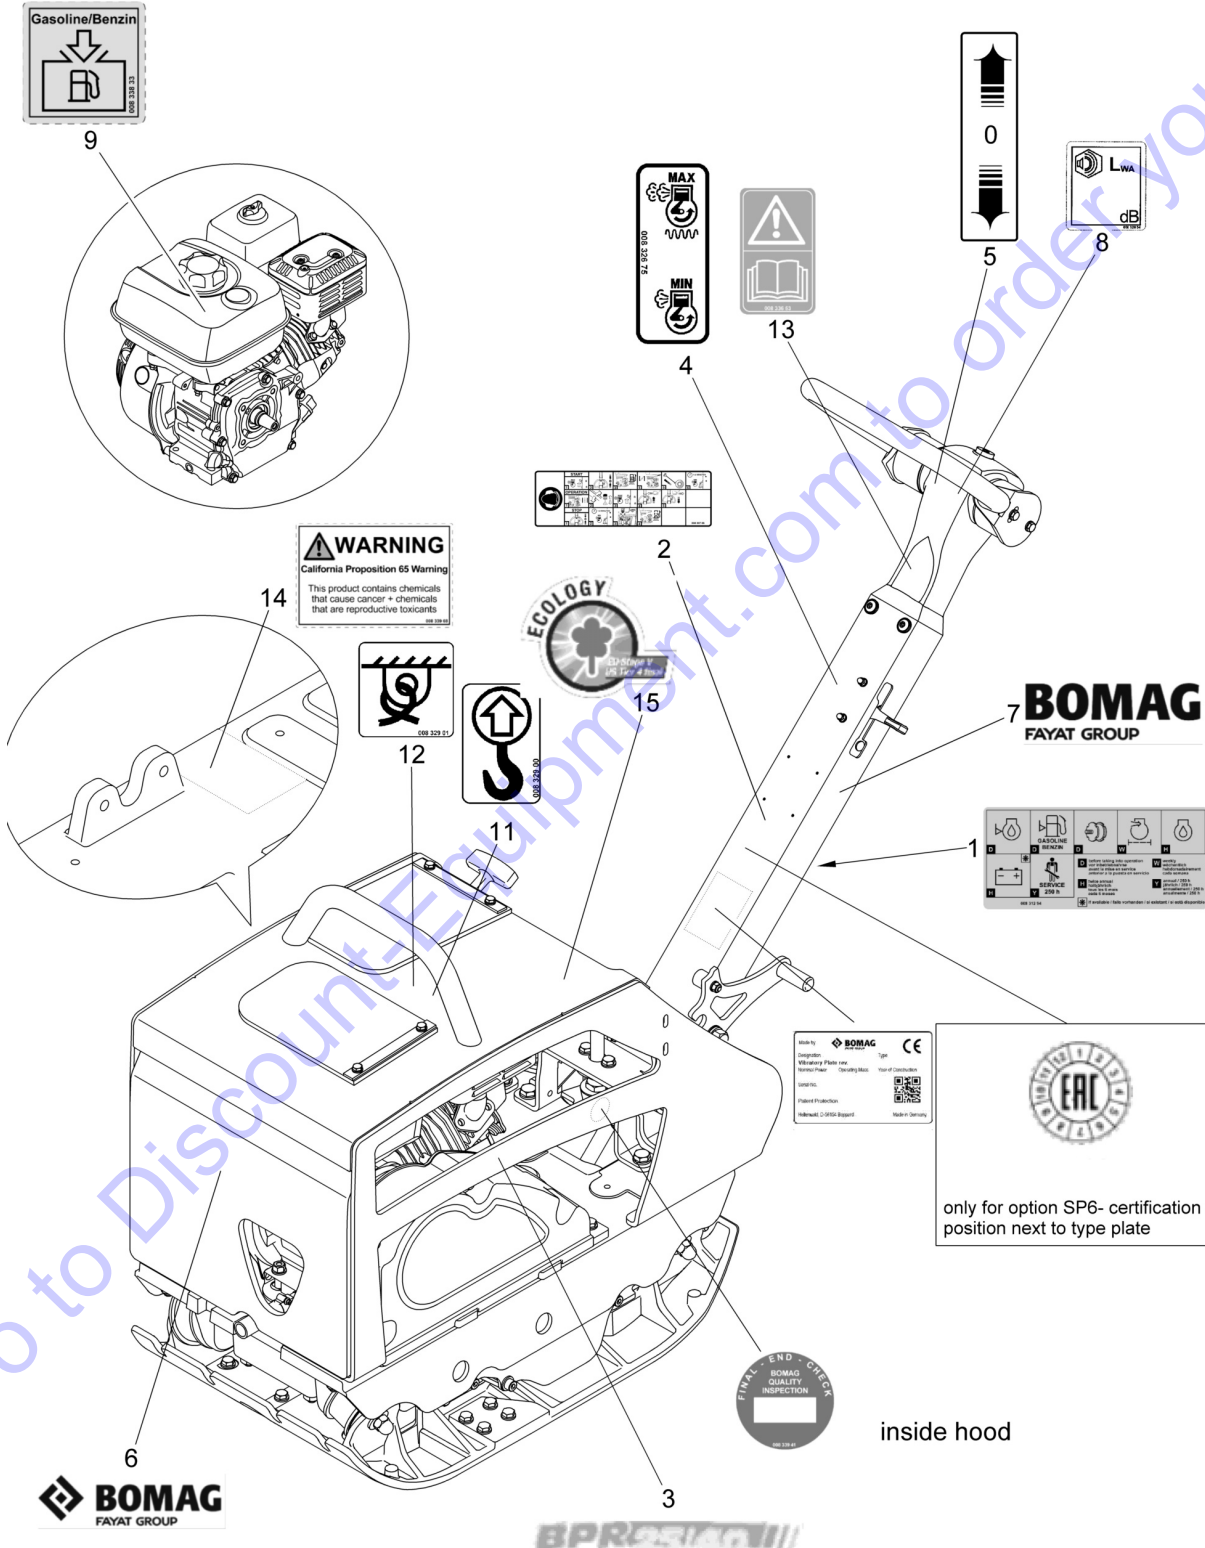

Go to DiscountEquipment.com to order your parts

BPR 25/40	
S/N 101695161001 ▶	
Decals	101.03
	Page 1 / 1
69580016 1001 1	

Pos.	Part no.	Qty.	Description
1	00831294	1	Decal,maintenance instr.
2	00830766	1	Decal,operation
3	00833284	2	Type designation
4	00832675	1	Decal,operation
5	00830085	1	Decal,operation
6	00831919	1	Decal
7	00831902	2	Decal
8	00832654	1	Decal,indication
9	00833833	1	Decal,indication
11	00832900	1	Decal,indication
12	00832901	1	Decal,indication
13	00833653	1	Decal,indication
14	00833968	1	Warning sign
15	00833999	1	Decal,indication

Go to Discount-Equipment.com to order your parts