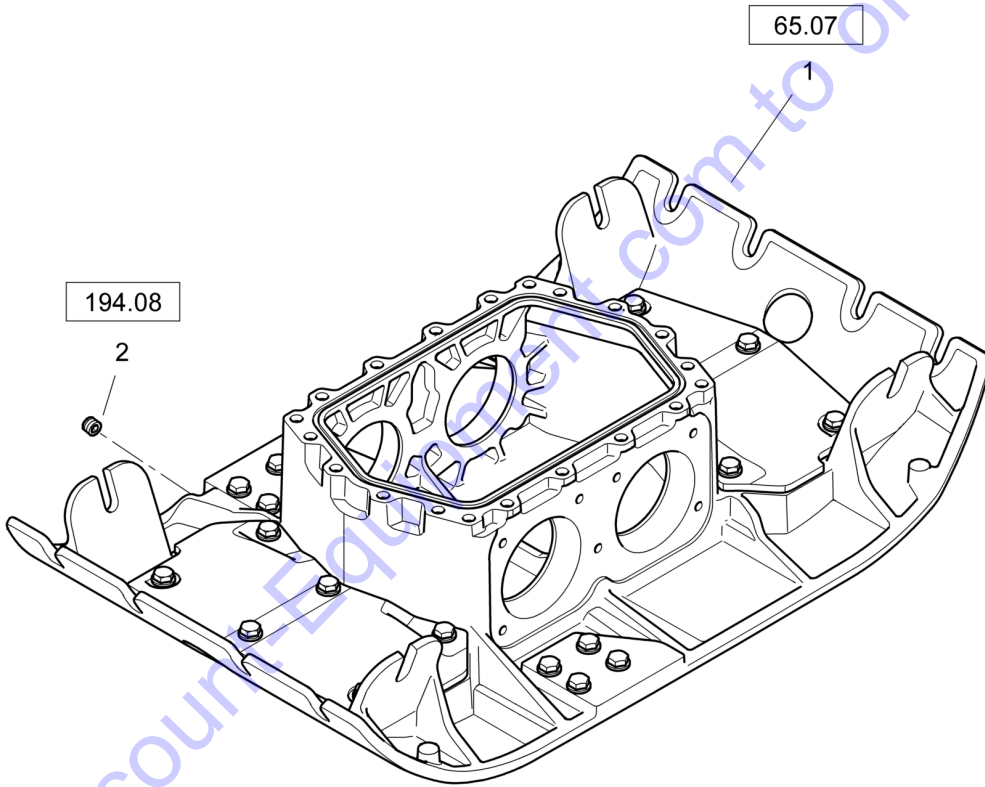

Pos. Description

- 65.05 Base Plate
- 65.07 Base plate,assembled

Go to Discount-Equipment.com to order your parts

	BPR 25/40
65.05	S/N 101695161001 ▶
	Base Plate
Page 1 / 3	
BOMAG FAYAT GROUP	69020046_001_02