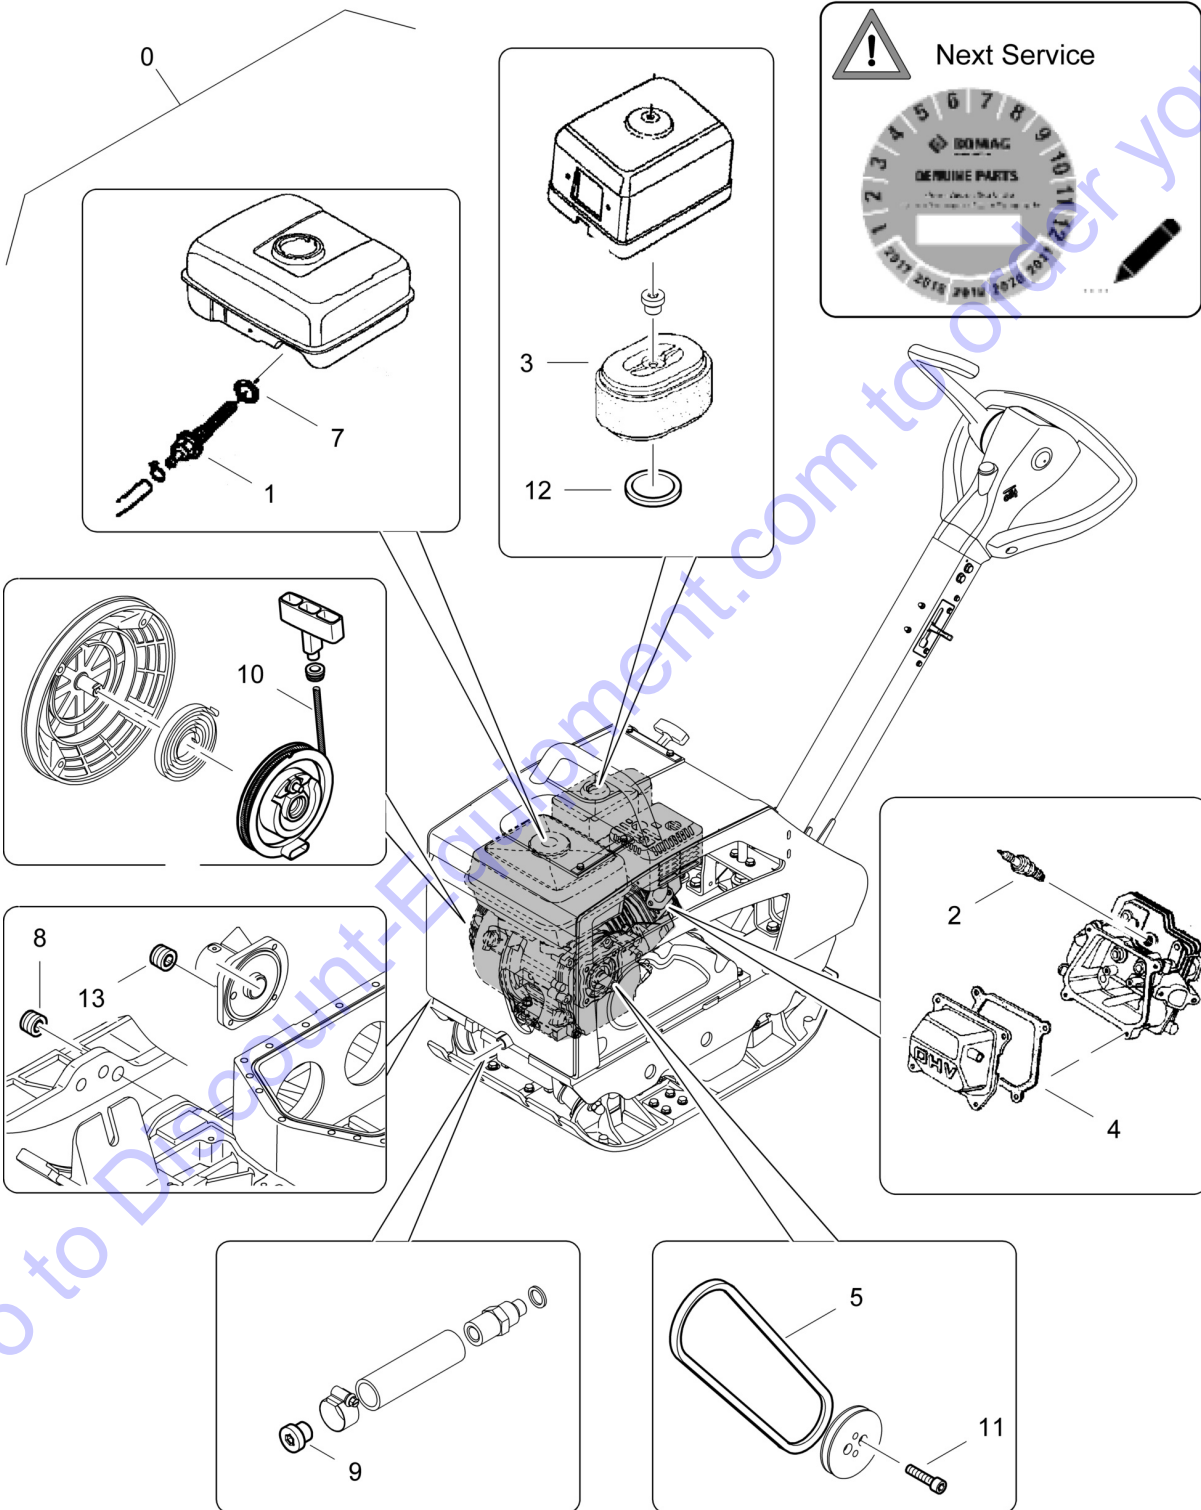

194.08

SW10-Service kit

BPR 25/40	
S/N 101695161001 ▶	
SW10-Service kit	194.08
	Page 1 / 1
77569046 1001 1	

Pos.	Part no.	Qty.	Description
0	77569046	1	SW10-Service kit
1	05747161	1	Filter,fuel
2	05747930	1	Spark plug
3	05747215	1	Element,washable
4	05747125	1	Valve cover gasket
5	06312278	1	V-belt
7	05747188	1	Loop ring
8	07611215	1	Screw plug
9	05546131	1	Screw plug with seal
10	05748578	1	Starter rope
11	07230831	2	Socket-head cap screw
12	05747126	1	Gasket,knuckle tube
13	07611010	1	Screw plug

Go to Discount-Equipment.com to order your parts