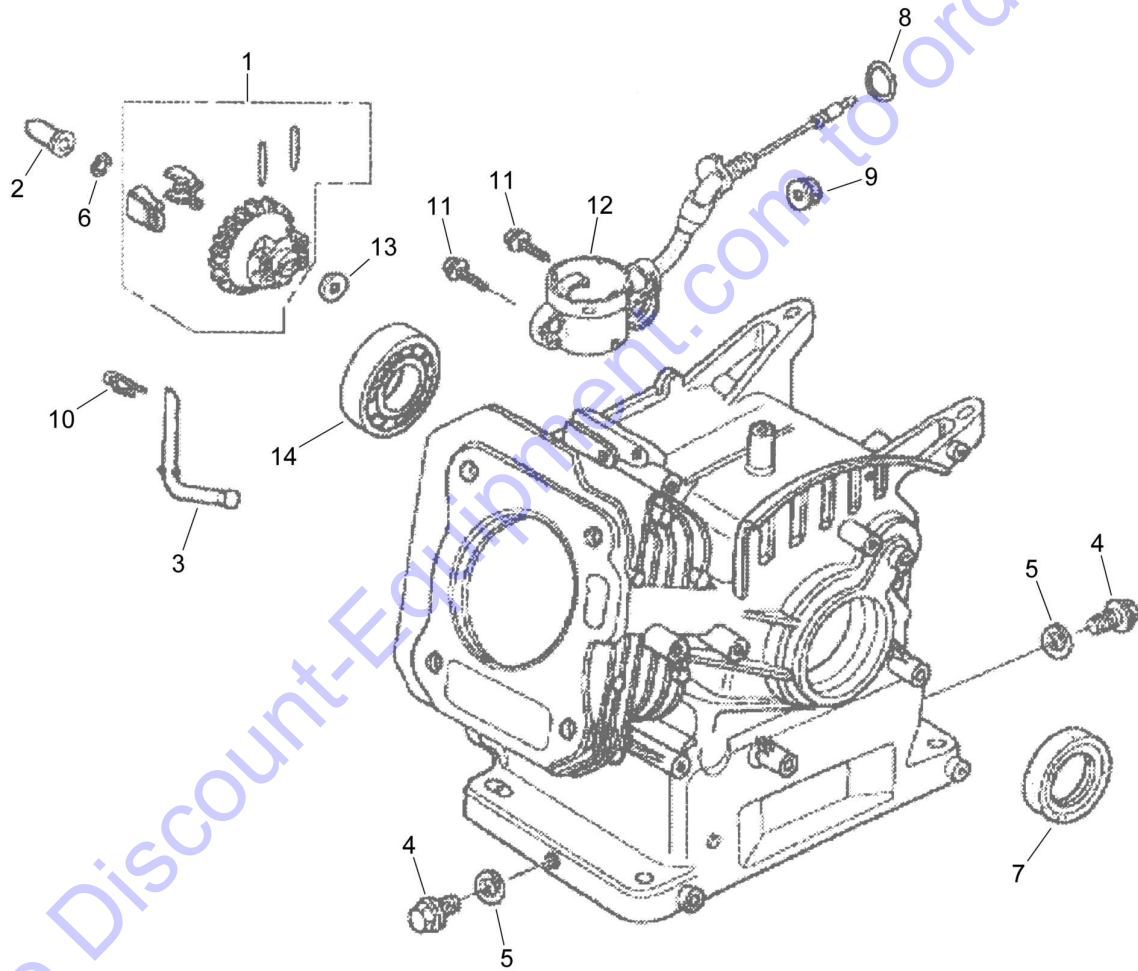

11.01	Engine no. S/N GCBPT-4029057 ▶
	Crankcase
Page 1 / 1	
BOMAG FAYAT GROUP	MOT023122_000_00