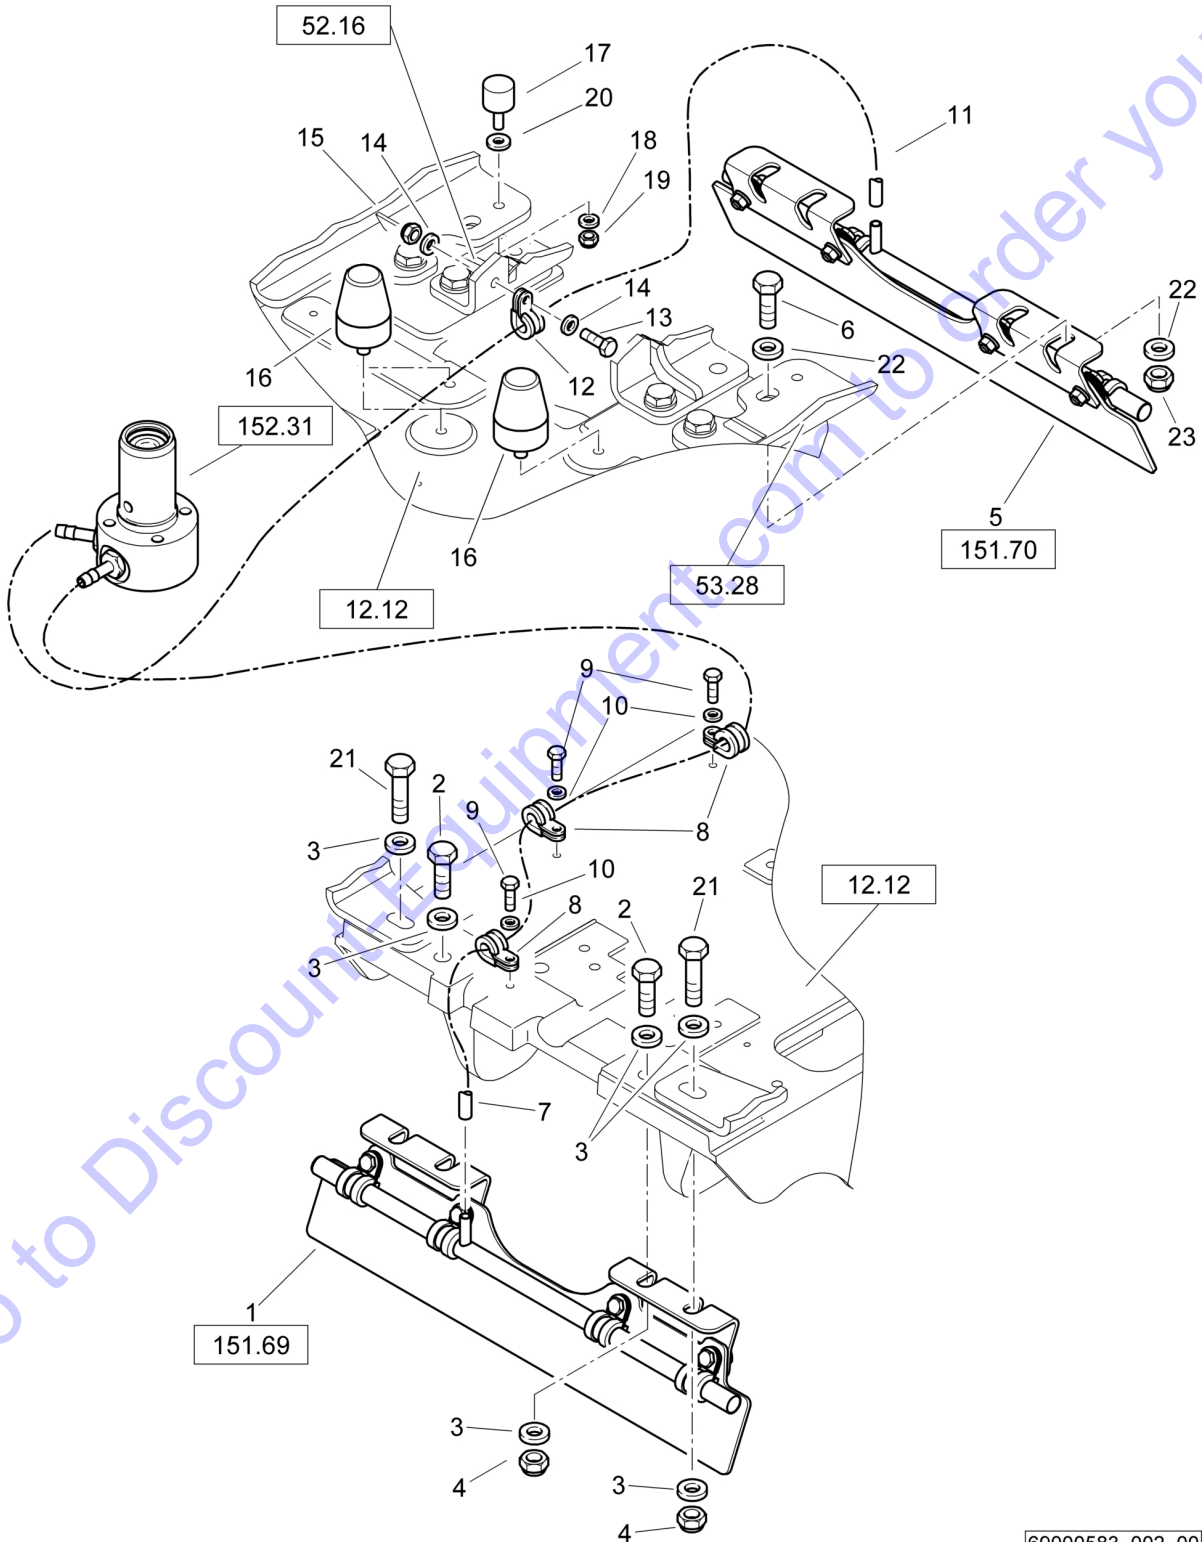

152.18

W1-Water sprinkler system

BPR 25/40	
S/N 101695161001 ▶	
W1-Water sprinkler system	152.18
	Page 2 / 2
	BOMAG FAYAT GROUP
69000583 1001 1	

Pos.	Part no.	Qty.	Description
1	69003263	1	Front sprinkler syst.,assembled
2	07141039	2	Hexagon bolt
3	08511021	4	Washer
4	08131016	2	Safety nut
5	69003264	1	Rear sprinkler system,assembled
6	07141032	2	Hexagon bolt
7	00661099	6,00 dm	Vacuum hose
8	05551944	3	Tube clamp
9	07140626	3	Hexagon bolt
10	08510612	3	Washer
11	00661099	3,30 dm	Vacuum hose
12	05551944	1	Tube clamp
13	07140633	1	Hexagon bolt
14	08510612	2	Washer
15	08130611	1	Safety nut
16	69003253	3	Stop buffer
17	06142915	2	Stop buffer
18	08510817	2	Washer
19	08130813	2	Safety nut
20	08590820	2	Washer
21	07141044	2	Hexagon bolt
22	08511021	8	Washer
23	08131016	4	Safety nut

Go to Discount-Equipment.com to order your parts