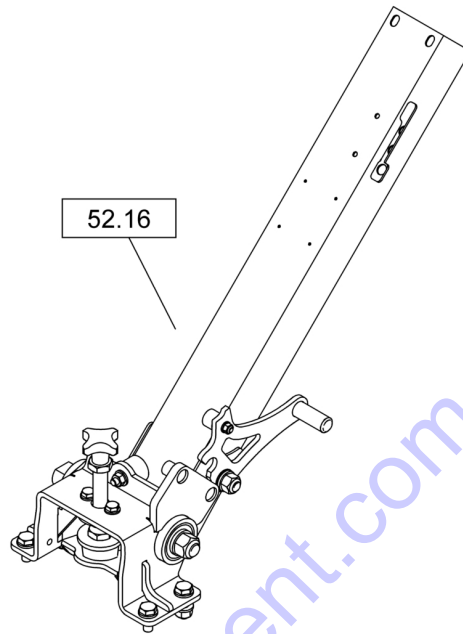

50.00

Frame with Attachment Parts

Page /