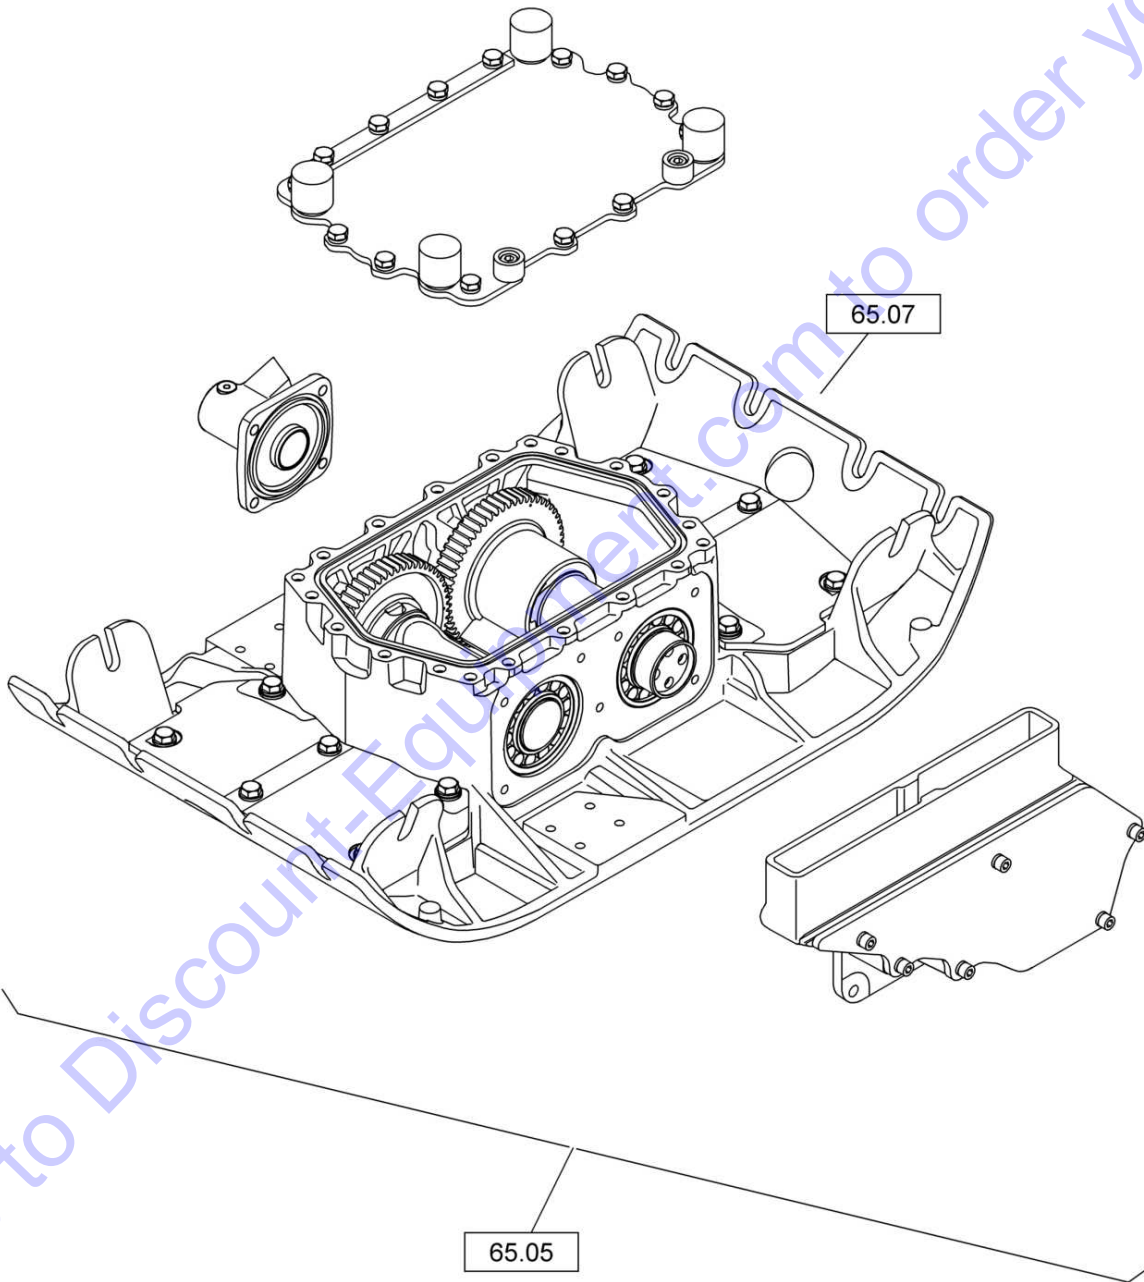

65.00

Plate / Foot

Page /