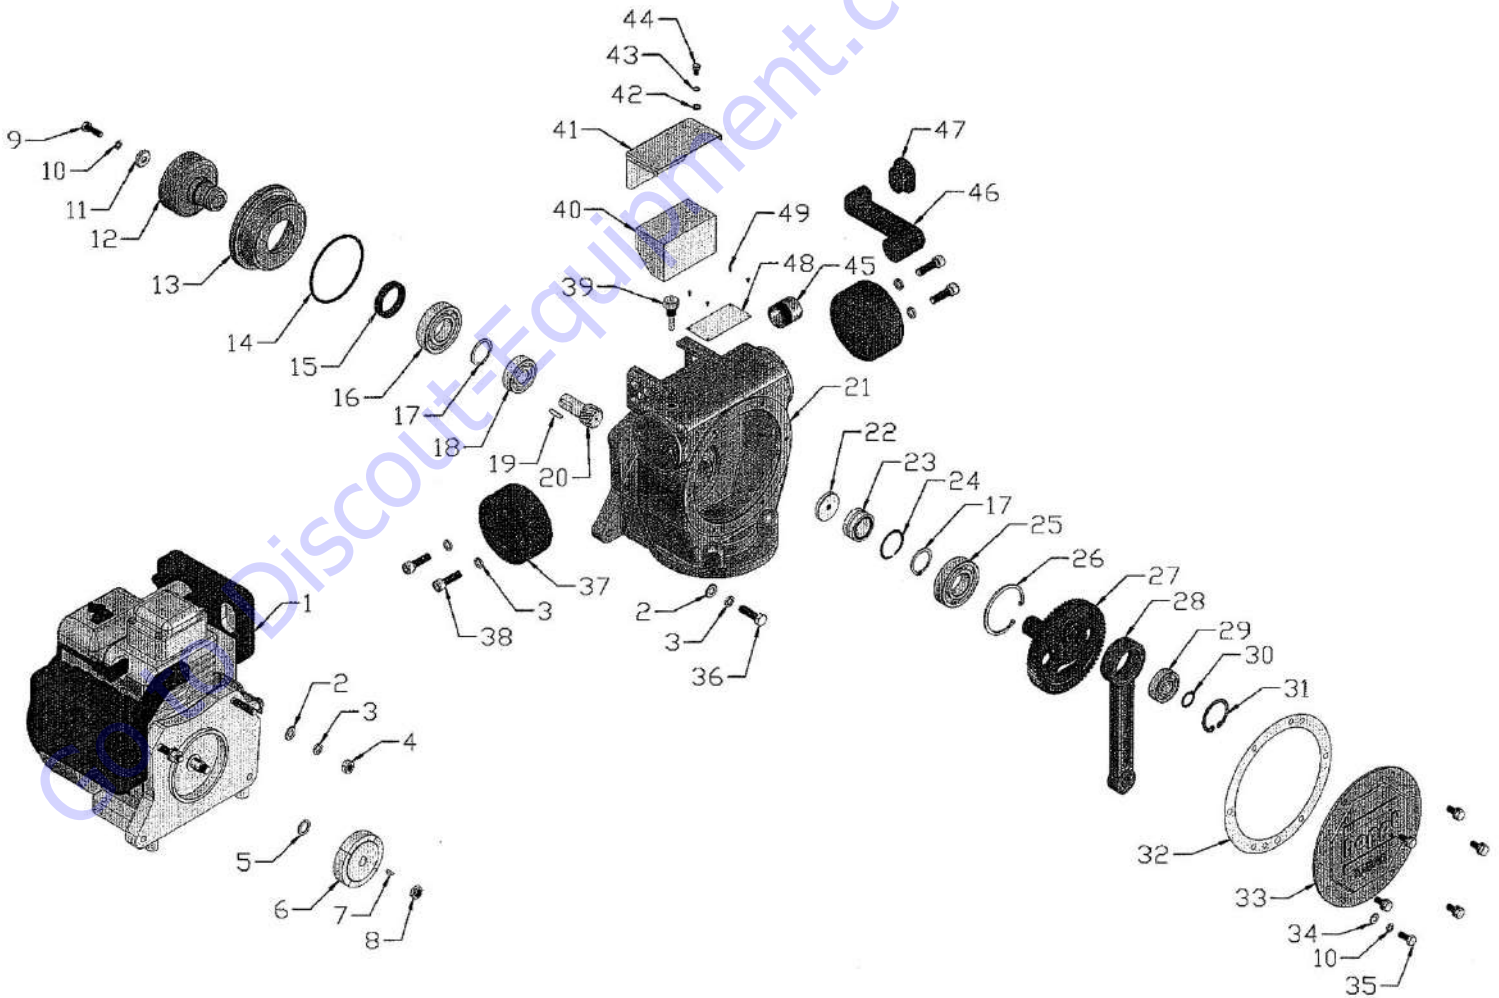

1-15	SPG.W6	SPRING WASHER	2
1-16	FN.B-M6X20-8.8	BOLT	2
1-17	HC.N-M10	CAP NUT	1
1-18	FNL.N-M10	THIN NUT	1
1-19	70ND-060000	THROTTLE LEVER	1
1-20	FHSS.S-M6X8	SOCKET HEAD SCREW	1
1-21	HC.N-M8	CAP NUT	1
1-22	FNL.N-M8	THIN NUT	2
1-23	FHSS.S-M8X20	SOCKET HEAD SCREW	1
1-24	70ND-060001	THROTTLE BODY	1
1-25	70ND-060003	BOLT	1
1-26	70ND-060002	THROTTLE GEAR	1
1-27	W04-45X3	O-RING	1
1-28	70ND-060004	SLIDER	1
1-29	W06-S04-L650X850	THROTTLE CABLE	1
1-30	70ND-010018	THROTTLE LEVER ASY	1