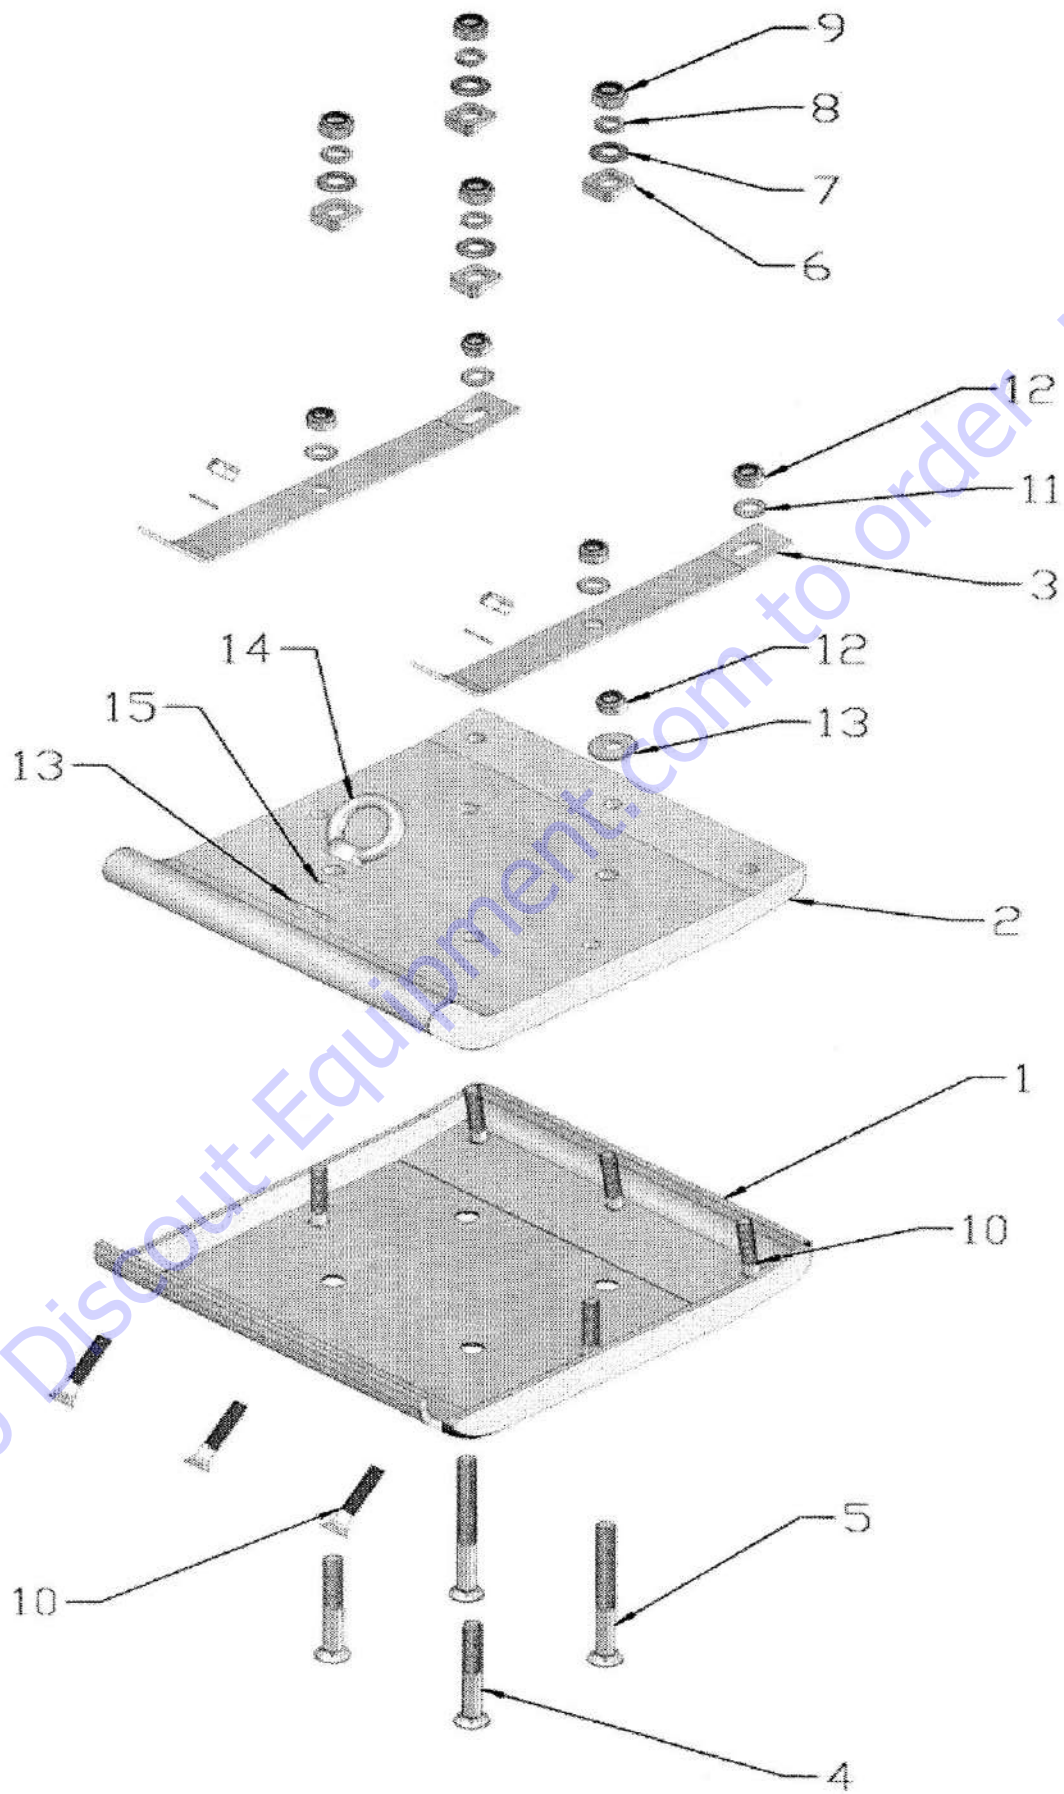

Go to Discount-Equipment.com to order parts

ITEM	PART NO.	DESCRIPTION	RAM7B
04-1	030105	RAMMER SHOE STEEL PLATE	1
04-2	030104	RAMMER SHOE WOODEN PLATE	1
04-3	030101	RAMMER SHOE CLAMP PLATE	2
04-4	FSN.B-M12x90	SUNK HEAD BOLT	2
04-5	FSN.B-M12x115	SUNK HEAD BOLT	2
04-6	030103	WASHER	4
04-7	FN.W12	WASHER	4
04-8	SPG.W12	SPRING WASHER	4
04-9	IN.N-M12	CHECK NUT	4
04-10	FSN.B-M10x55	SUNK HEAD BOLT	8
04-11	FN.W10	WASHER	6
04-12	IN.N-M10	CHECK NUT	7
04-13	WOD.W10	LARGE WASHER	2
04-14	EYE.N-M10	EYE NUT	1
04-15	SPG.W10	SPRING WASHER	1

Go to Discount-Equipment.com to order parts