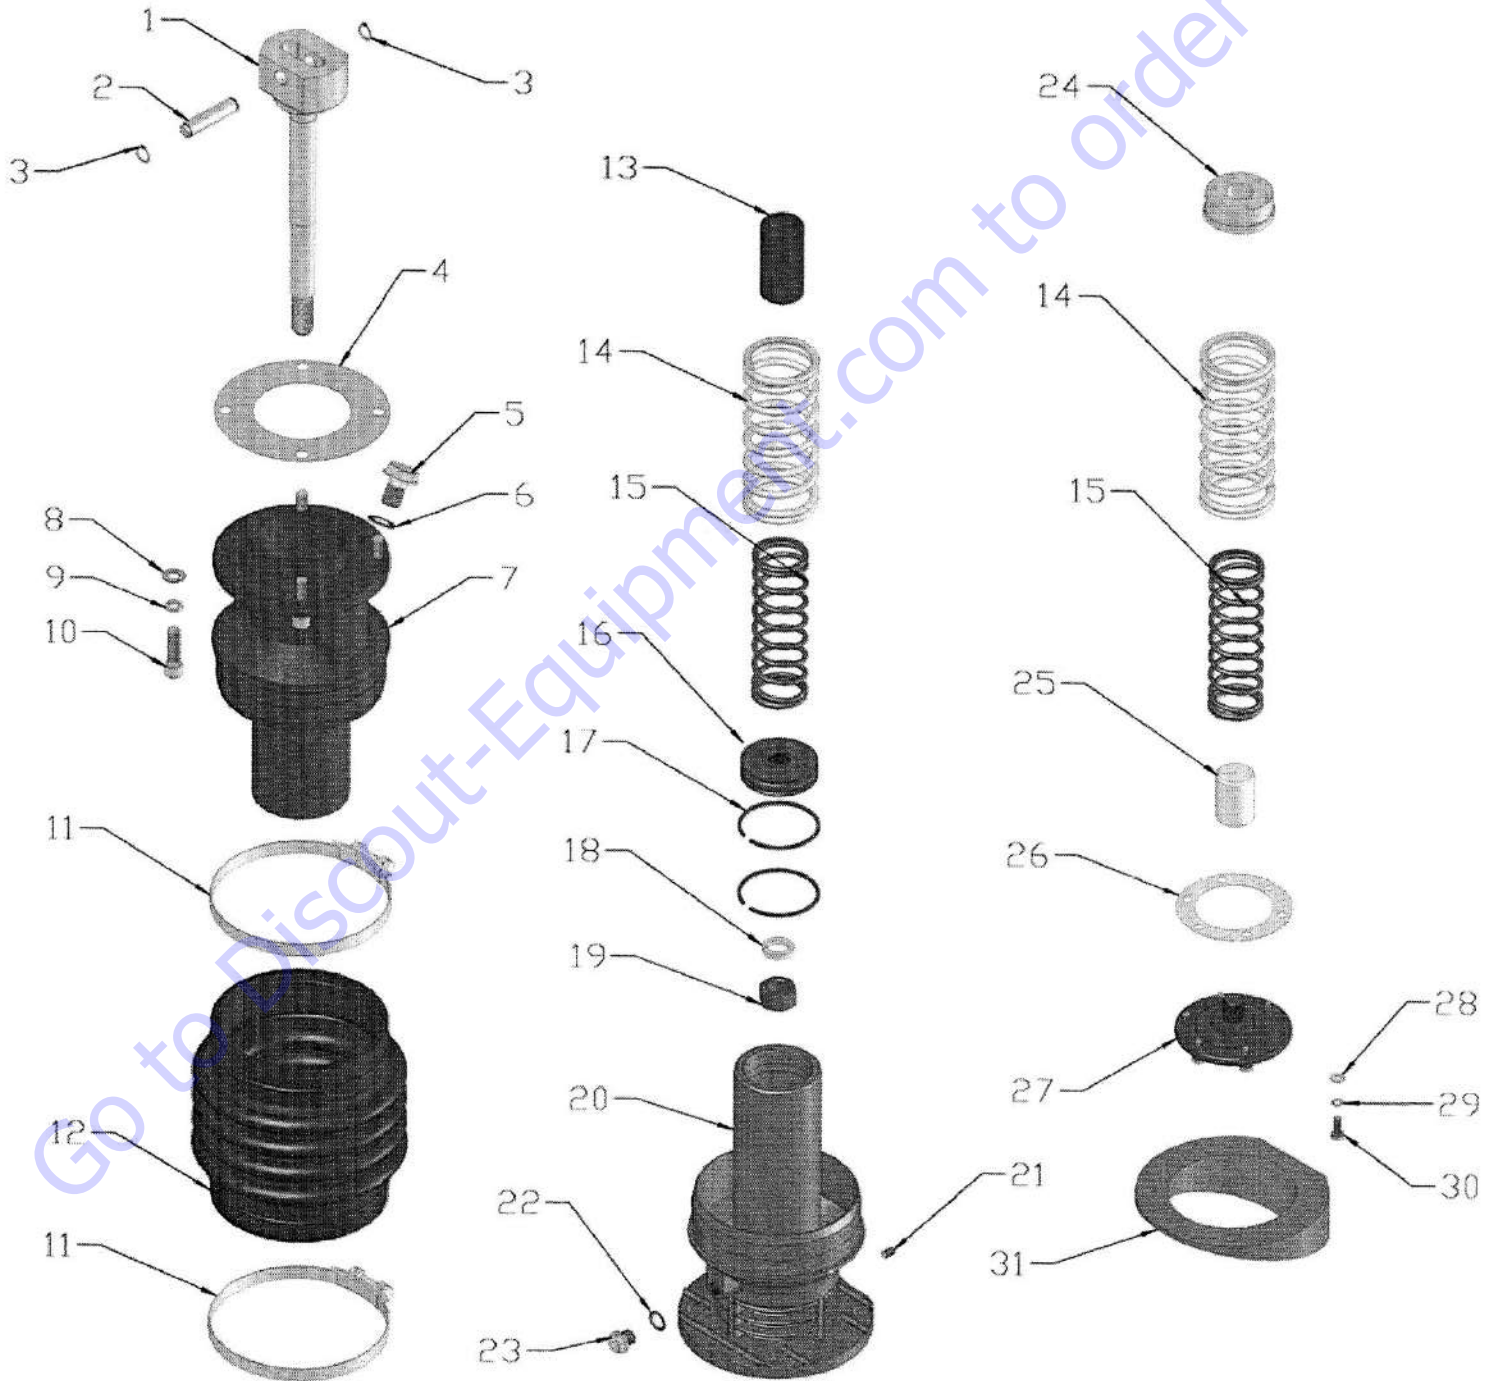

2-41	020145	COVER, AIR CLEANER	1
2-42	FN.W6	WASHER	1
2-43	SPG.W6	SPRING WASHER	1
2-44	FN.B-M6x10-8.8	BOLT	1
2-45	020131	CONNECTOR,GEAR CASE	1
2-46	020148	INTAKE PIPE	1
2-47	02146	CONNECTOR,ENGINE	1
2-48	80-0409A	NAMEPLATE	1
2-49	K.RVT-2.5x10	RIVET	4