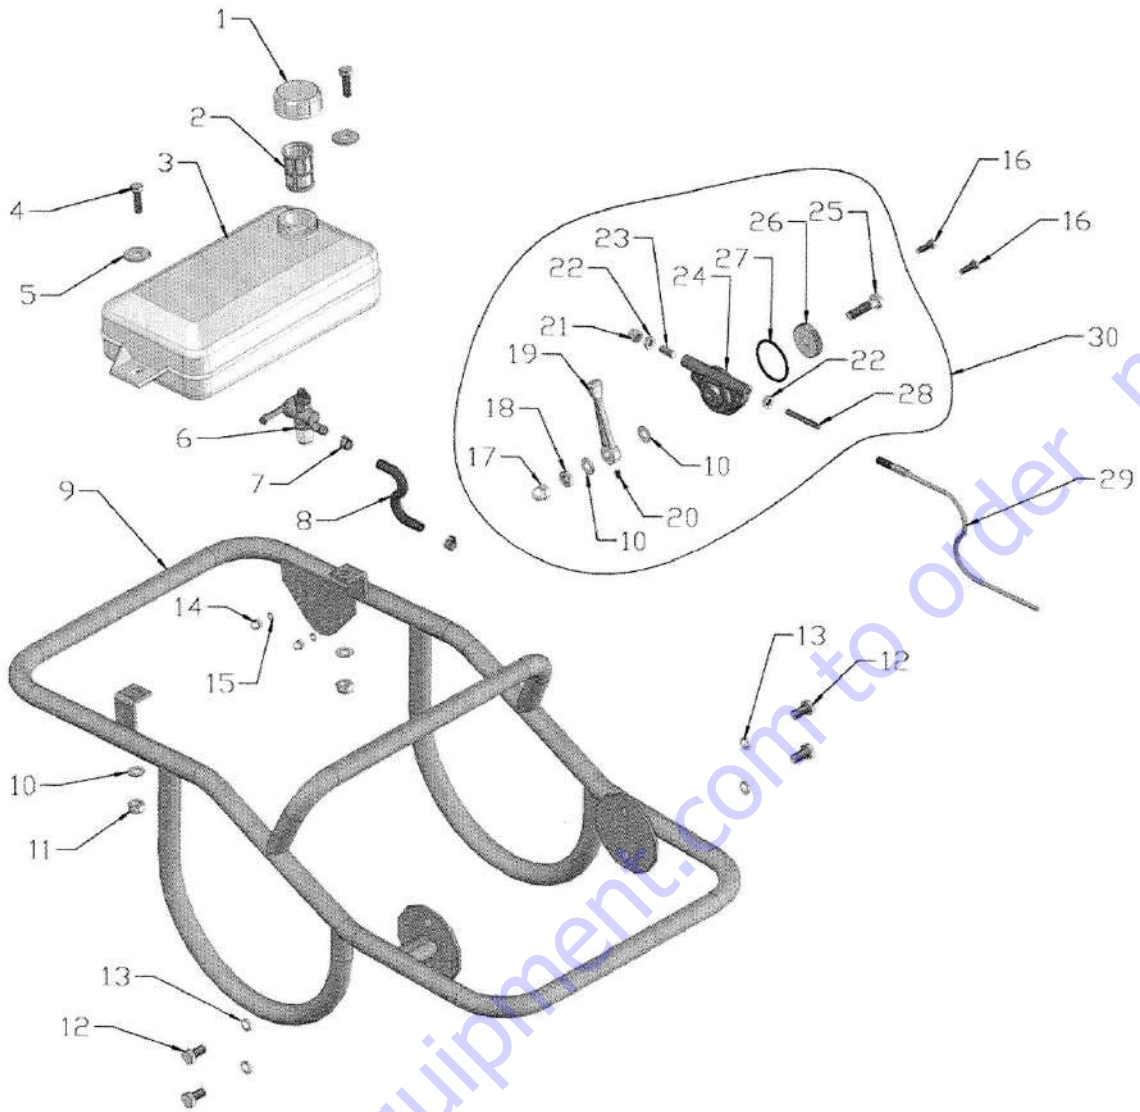

ITEM	PART NO.	DESCRIPTION	RAM7B
1-1	010112	FUEL TANK CAP	1
1-2	010110	STRAINER	1
1-3	010109	FUEL TANK	1
1-4	FN.B-M10X30-8.8	BOLT	2
1-5	WOD.W10	LARGE WASHER	2
1-6	000020	FUEL VALVE	1
1-7	000021	HOSE BAND	2
1-8	000022	FUEL HOSE	1
1-9	010000	OPERATION HANDLE	1
1-10	FN.W10	WASHER	4
1-11	IN.N-M10	CHECK NUT	2
1-12	B-M10X20-8.8	BOLT	4
1-13	SPG.W10	SPRING WASHER	4
1-14	HC.N-M6	CAP NUT	2