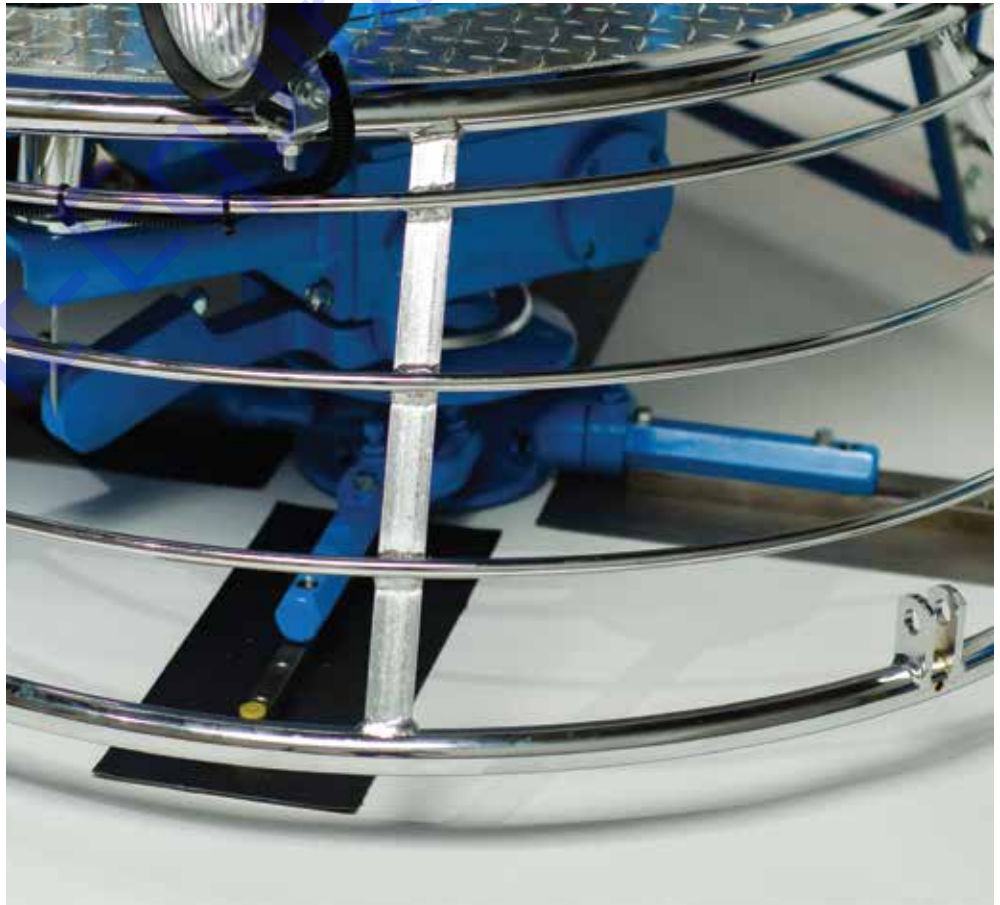

RIDE-ON TROWELS RIDING TROWELS

BARTELL
CONCRETE EQUIPMENT

Bartell ride-on power trowels have been engineered to meet the demands of the professional contractor for a lightweight, high production machine with easy maintenance characteristics. Our ride-on power trowels come in both overlap and non-overlap models with path widths ranging from 65" (165cm) to 92.25" (234cm). These units are powered by air-cooled engines and are suitable for both float and finish operations.

Bartell Morrison Inc. offers the only certified original replacement Power Trowel with finish blades, combination blades, floats, and float pans. Specify only original replacement trowel blades for your Bartell Power Trowel to maximize your productivity.

BARTELL
CONCRETE EQUIPMENT

morrison
CONCRETE EQUIPMENT

SPE
Surface Preparation Equipment

Innovatech™

**Discount
Equipment**

www.Discount-Equipment.com