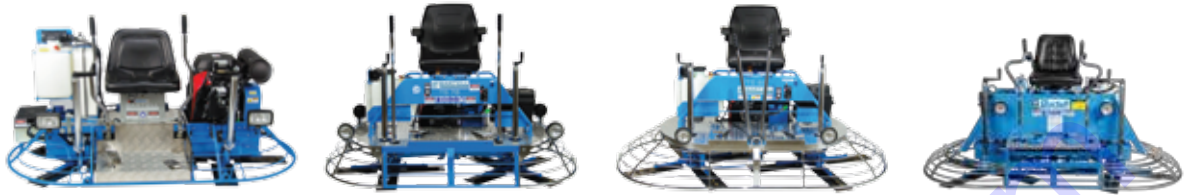

RIDE-ON TROWELS RIDING TROWELS

BARTELL
CONCRETE EQUIPMENT

Bartell ride-on power trowels have been engineered to meet the demands of the professional contractor for a lightweight, high production machine with easy maintenance characteristics. Our ride-on power trowels come in both overlap and non-overlap models with path widths ranging from 65" (165cm) to 92.25" (234cm). These units are powered by air-cooled engines and are suitable for both float and finish operations.

Specifications				
Model	BXR-836	TS78	TS88	TS96
Type	Gasoline/Petrol	Gasoline/Petrol	Gasoline/Petrol	Gasoline/Petrol
Power Source	Honda GX690	Kohler CH740/CH730 Honda GX690	Kohler CH740/CH730 Honda GX690	Vanguard V-Twin
Power Output	22hp (16kw)	29/25/21/22hp (22/19/16kw)	25/22hp (19/16kw)	35hp (26kw)
Float Blade Size	10" x 14" (25cm x 36cm)	10" x 14" (25cm x 36cm)	10" x 18" (25cm x 46cm)	10" x 18" (25cm x 46cm)
Finish Trowel Size	6" X 14" (15cm X 36cm)	6" x 14" (15cm x 36cm)	6" x 18" (15cm x 46cm)	6" x 18" (15cm x 46cm)
Combination Blade Size	8" x 14" (20cm x 36cm)	8" x 14" (20cm x 36cm)	8" x 18" (20cm x 46cm)	8" x 18" (20cm x 46cm)
Float Pan	36.5" (93cm)	36.5" (93cm)	N/A	N/A
Operating Weight	Up to 728lbs (330kg)	Up to 620lbs (281kg)	Up to 620lbs (281kg)	Up to 950lbs (431kg)
Machine Dimensions				
Length	75.5" (192cm)	78" (198cm)	88.5" (225cm)	96" (229cm)
Width	38.5" (98cm)	41" (104cm)	48" (122cm)	49" (124cm)
Height	41" (104cm)	52" (132cm)	51" (130cm)	52" (132cm)