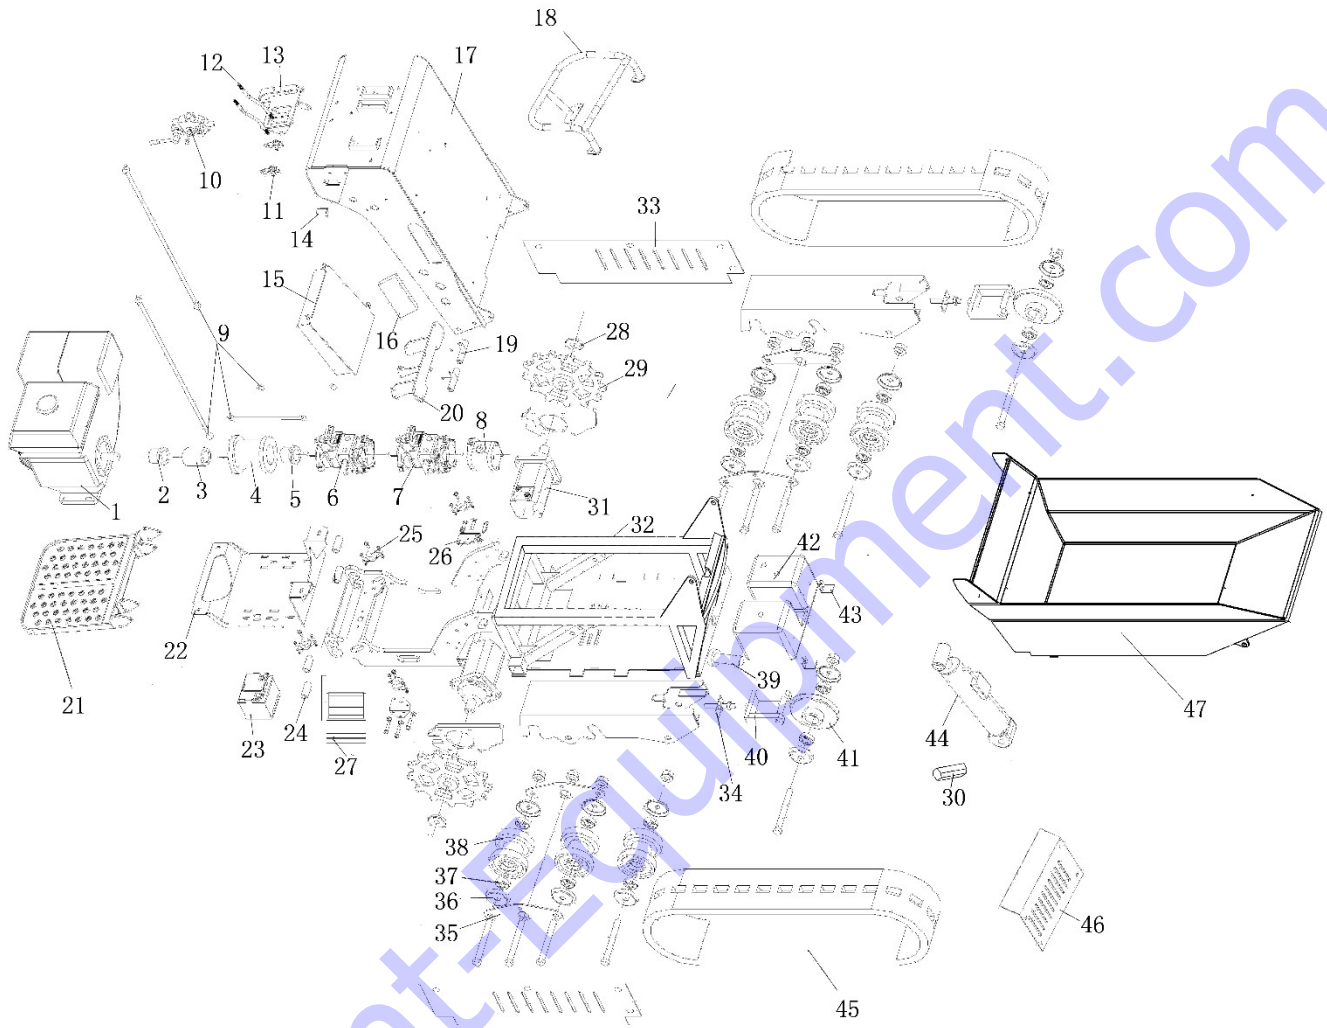

TABLE OF CONTENTS

PARTS LIST 1	1
PARTS LIST 1 – MAIN ASSEMBLY	2

Discount-Equipment.com

PARTS LIST 1

PARTS LIST 1 – Main Assembly

Item #	Part #	Description	QTY	Remarks
1	95DT0001	Engine	1	
2	95DT0002	Spline Coupling (Engine Side)	1	
3	95DT0003	Spline Coupling (Joint)	1	
4	95DT0004	Bell Housing	1	
5	95DT0005	Spline Coupling (Pump Side)	1	
6	95DT0006	Hydrostatic Pump 1*	1	
7	95DT0007	Hydrostatic Pump 2*	1	
8	95DT0008	Gear Pump*	1	
9	95DT0009	Connecting Rods	4	
10	95DT0010	Dump Valve*	1	
11	95DT0011	Movement Handle Mount	2	
12	95DT0012	Movement Handle	2	
13	95DT0013	Movement Control Mounting Plate	1	
14	95DT0014	Hour Meter (if installed)	1	
15	95DT0015	Upper Oil Tank	1	
16	95DT0016	Oil Level Indicator	1	
17	95DT0017	Control Tower	1	
18	95DT0018	Handrail	1	
19	95DT0019	Pivot for Connecting Rods	2	
20	95DT0020	Connecting Rod Pivot Mount	1	
21	95DT0021	Operator Platform	1	
22	95DT0022	Engine Mounting Plate	1	
23	95DT0023	Battery	1	
24	95DT0024	Vibration Mount for Operator Platform	4	
25	95DT0025	Engine Vibration Mount	4	
26	95DT0026	Vibration Mount Mounting Bracket	2	
27	N/A			
28	95DT0028	Holding Washer	2	
29	95DT0029	Track Sprocket	2	
30	95DT0030	Pressure Relief Valve*	1	
31	95DT0031	Hydraulic Motor	2	
32	95DT0032	Main Frame	1	
33	95DT0033	Side Panel	2	
34	95DT0034	Track Tensioning Screw	2	
35	95DT0035	Track Wheel Mounting Plate	4	
36	95DT0036	Bowl-Shaped Gasket	16	
37	95DT0037	Bearing	16	