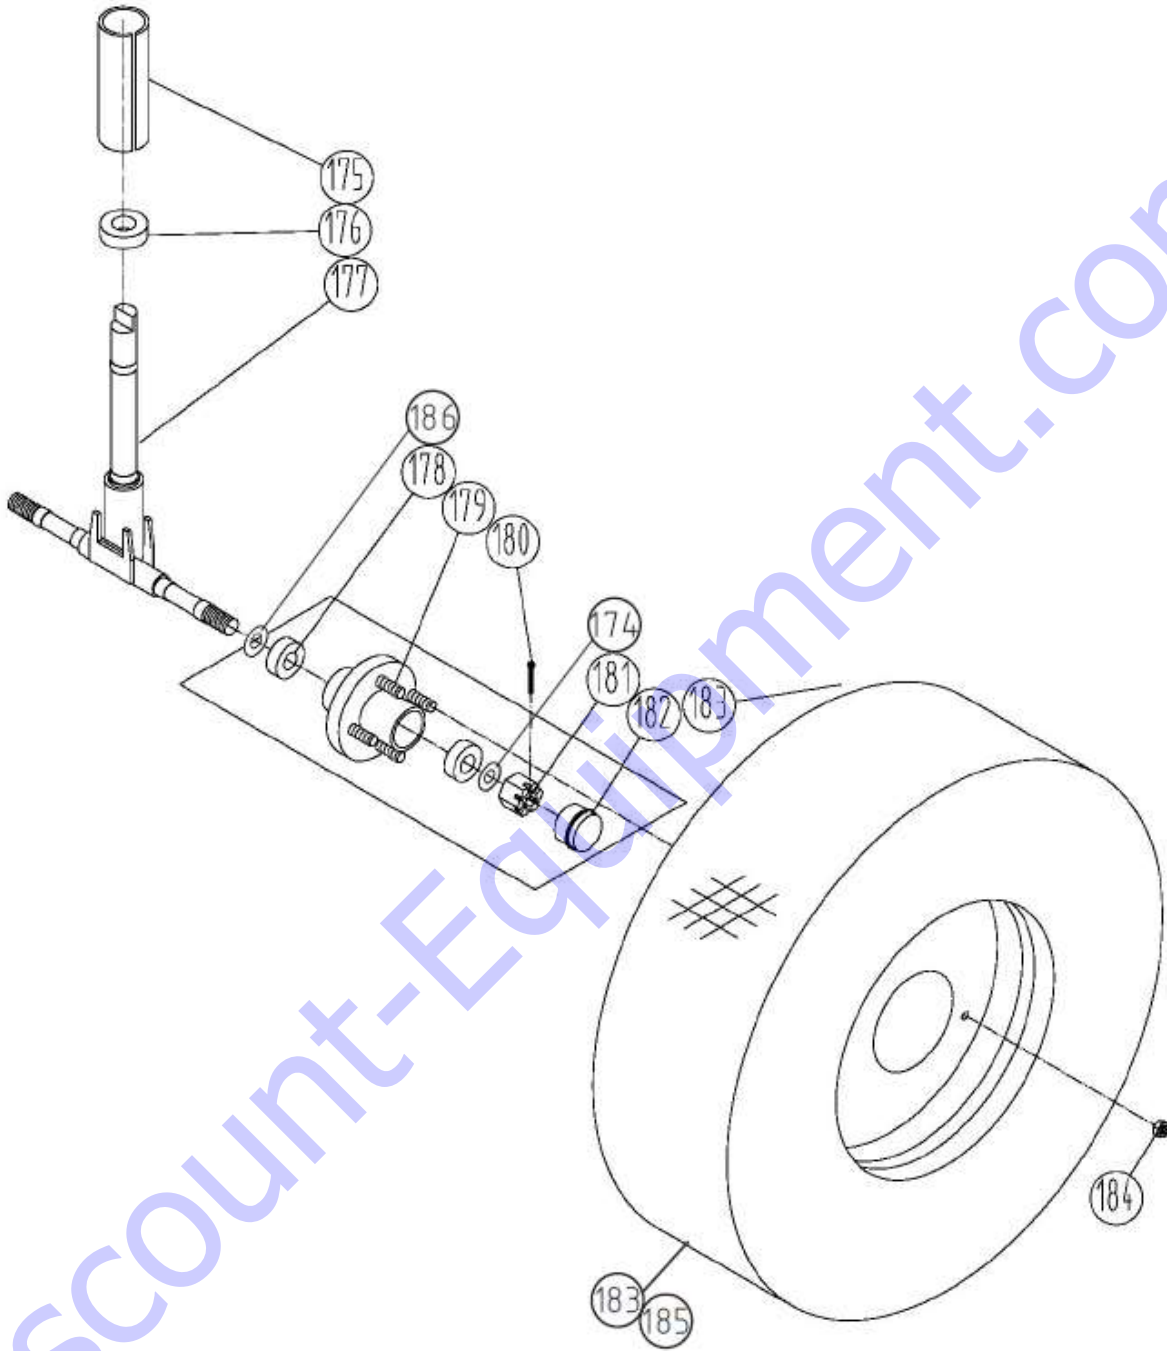

TABLE OF CONTENTS

PARTS LIST	3
PARTS LIST	18

Discount-Equipment.com

PARTS LIST

DiscountEquipment.com

PARTS LIST

Item #	Part #	Description	QTY	Remarks
*1	50622	LOCKNUT - M6	4	
*2	14447	FLAT WASHER, M6	4	
*3	60003	HOLD DOWN BAR	1	
*4	60004	POSITIVE WIRE	1	
*5	60005	BATTERY	1	
*6	60006	NEGATIVE WIRE	1	
*7	60007	THREADED ROD	2	
8	21356	HONDA GX390 - ELECTRIC START	1	
	21335	HONDA GX390 - RECOIL START	1	
	21390	B&S VANGUARD 18HP - ELECTRIC START	1	
9	60009	KEY, 1/4" SQ X 1 3/4" LG	1	
10	13888	(DB17) HHCS 3/8"-16 X 3" LG	4	
	10103	(DB21) HHCS 5/16"-18 x 3" LG	4	
11	10905	(DB17) FLAT WASHER 3/8"	6	
	11586	(DB21) FLAT WASHER 5/16"	4	
12	10317	(DB17) LOCKNUT 3/8"-16	4	
	10108	(DB21) LOCKNUT 5/16"-18	4	
13	60013	CHASSIS ASSEMBLY	1	
14	10187	ISOLATION MOUNT	4	
15	60015	FITTING, 5/8" MJIC-MORB	5	
17	60017	PUMP HOUSING	1	
18	60259	HOSE, TANK TO PUMP	1	BEFORE SERIAL# 709000
	60277	SUCTION HOSE, TANK TO PUMP	1	AFTER SERIAL# 709000
21	60021	FITTING, 3/8" MJIC-MORB	2	
23	60023	HOSE, PUMP TO TANK (BEFORE SERIAL	1	
24	10317	LOCKNUT 3/8"-16	1	
25	760515	HYDRAULIC PUMP	1	
26	60015	FITTING, 5/8" MJIC-MORB	1	BEFORE SERIAL# 709000
	60321	FITTING, -12 MJIC X -10 MORB (USE WITH 60277)	1	AFTER SERIAL # 709000
28	10905	FLAT WASHER 3/8"	4	
29	10506	HHCS 3/8"-16 X 2 1/2" LG	4	
30	31135	SHCS M6-1.0 X 16MM LG	4	
31	14448	LOCK WASHER M6	4	
32	60032	FAN	1	
33	10056	SET SCREW M8-1.25 X 25MM LG	4	
34	60034	SHAFT COUPLING A	1	