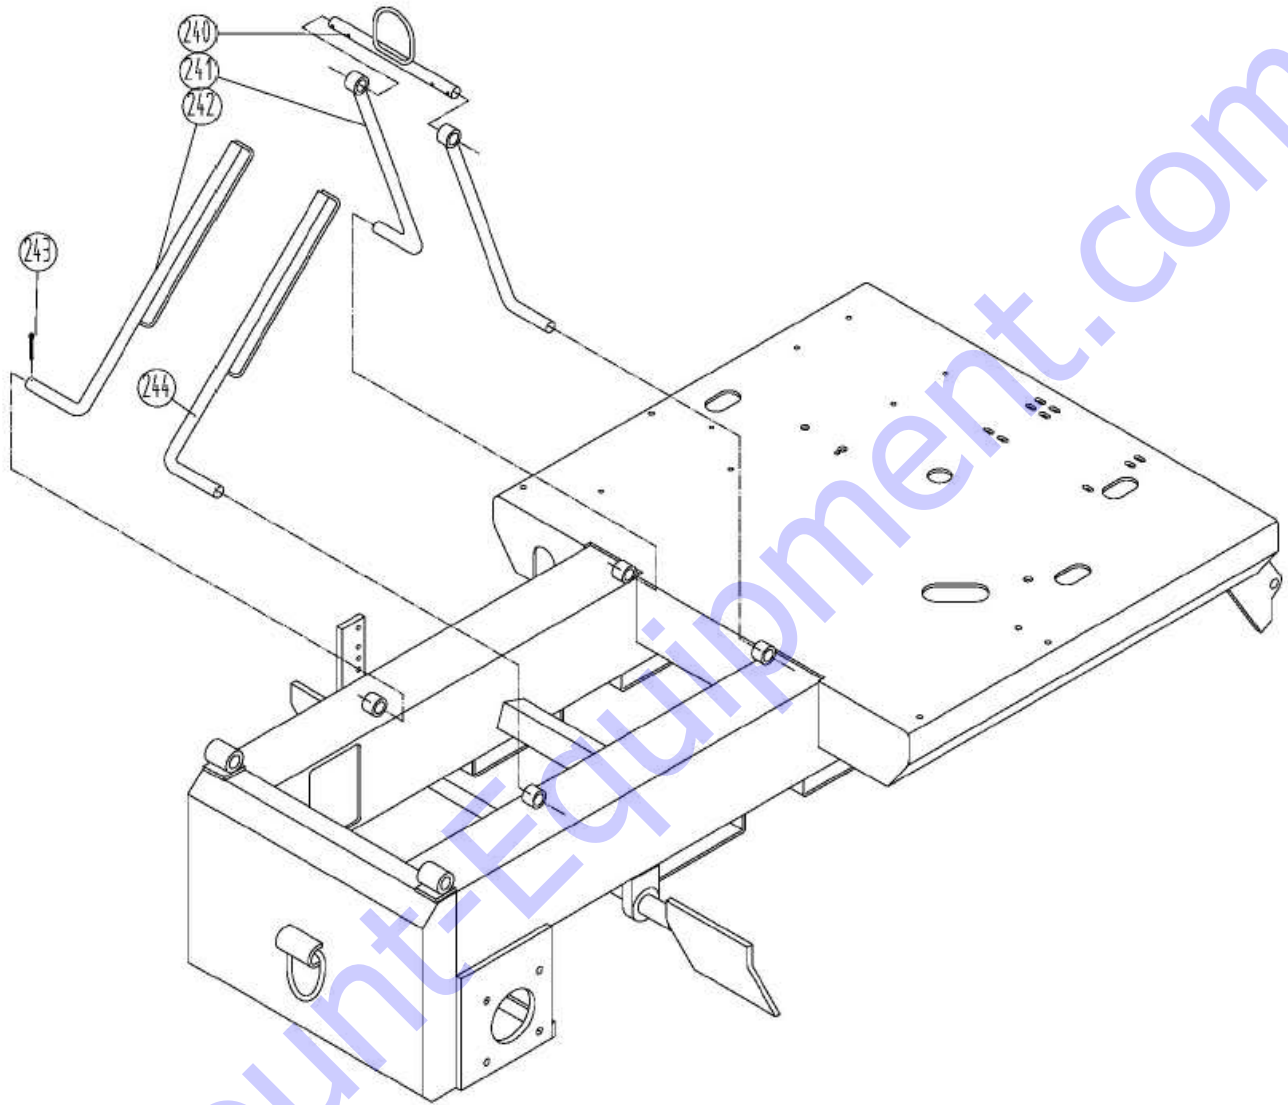

TABLE OF CONTENTS

PARTS LIST	3
PARTS LIST	18

Discount-Equipment.com

PARTS LIST

DiscountEquipment.com

PARTS LIST

Item #	Part #	Description	QTY	Remarks
*1	50622	LOCKNUT - M6	4	
*2	14447	FLAT WASHER, M6	4	
*3	60003	HOLD DOWN BAR	1	
*4	60004	POSITIVE WIRE	1	
*5	60005	BATTERY	1	
*6	60006	NEGATIVE WIRE	1	
*7	60007	THREADED ROD	2	
8	21356	HONDA GX390 - ELECTRIC START	1	
	21335	HONDA GX390 - RECOIL START	1	
	21390	B&S VANGUARD 18HP - ELECTRIC START	1	
9	60009	KEY, 1/4" SQ X 1 3/4" LG	1	
10	13888	(DB17) HHCS 3/8"-16 X 3" LG	4	
	10103	(DB21) HHCS 5/16"-18 x 3" LG	4	
11	10905	(DB17) FLAT WASHER 3/8"	6	
	11586	(DB21) FLAT WASHER 5/16"	4	
12	10317	(DB17) LOCKNUT 3/8"-16	4	
	10108	(DB21) LOCKNUT 5/16"-18	4	
13	60013	CHASSIS ASSEMBLY	1	
14	10187	ISOLATION MOUNT	4	
15	60015	FITTING, 5/8" MJIC-MORB	5	
17	60017	PUMP HOUSING	1	
18	60259	HOSE, TANK TO PUMP	1	BEFORE SERIAL# 709000
	60277	SUCTION HOSE, TANK TO PUMP	1	AFTER SERIAL# 709000
21	60021	FITTING, 3/8" MJIC-MORB	2	
23	60023	HOSE, PUMP TO TANK (BEFORE SERIAL	1	
24	10317	LOCKNUT 3/8"-16	1	
25	760515	HYDRAULIC PUMP	1	
26	60015	FITTING, 5/8" MJIC-MORB	1	BEFORE SERIAL# 709000
	60321	FITTING, -12 MJIC X -10 MORB (USE WITH 60277)	1	AFTER SERIAL # 709000
28	10905	FLAT WASHER 3/8"	4	
29	10506	HHCS 3/8"-16 X 2 1/2" LG	4	
30	31135	SHCS M6-1.0 X 16MM LG	4	
31	14448	LOCK WASHER M6	4	
32	60032	FAN	1	
33	10056	SET SCREW M8-1.25 X 25MM LG	4	
34	60034	SHAFT COUPLING A	1	