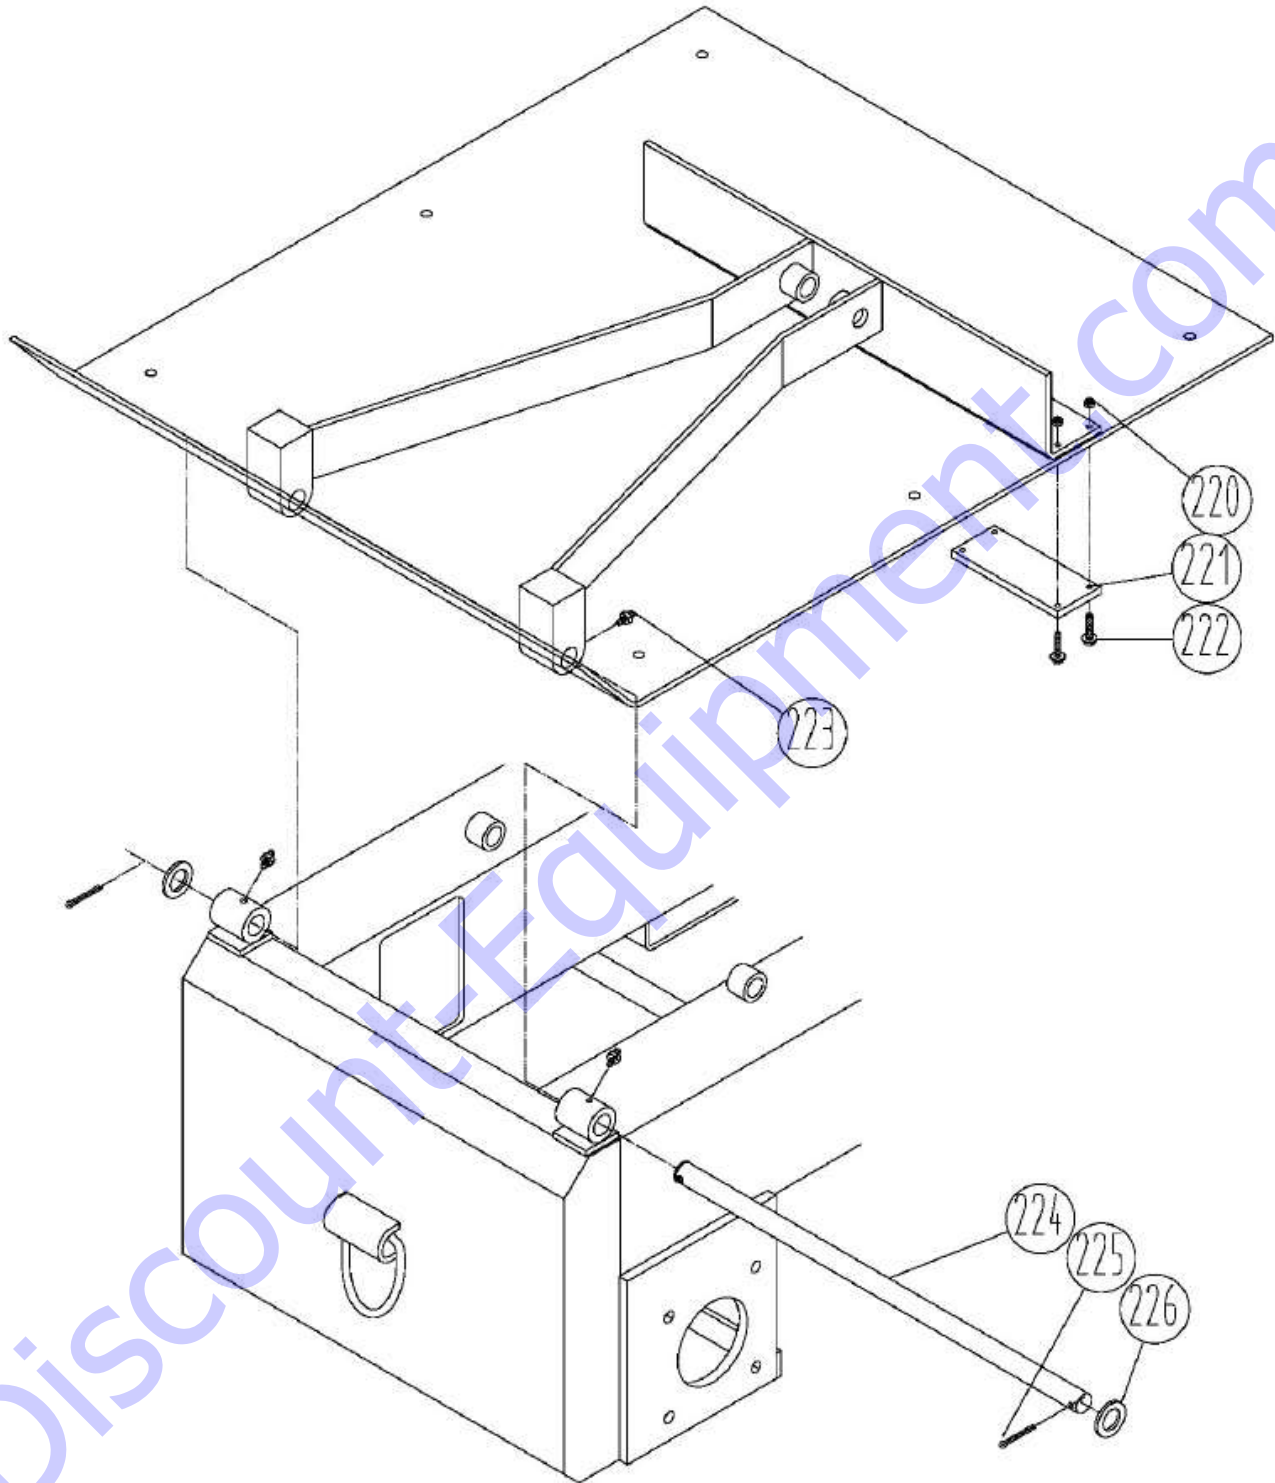

TABLE OF CONTENTS

PARTS LIST	3
PARTS LIST	18

Discount-Equipment.com

PARTS LIST

DiscountEquipment.com

PARTS LIST

Item #	Part #	Description	QTY	Remarks
*1	50622	LOCKNUT - M6	4	
*2	14447	FLAT WASHER, M6	4	
*3	60003	HOLD DOWN BAR	1	
*4	60004	POSITIVE WIRE	1	
*5	60005	BATTERY	1	
*6	60006	NEGATIVE WIRE	1	
*7	60007	THREADED ROD	2	
8	21356	HONDA GX390 - ELECTRIC START	1	
	21335	HONDA GX390 - RECOIL START	1	
	21390	B&S VANGUARD 18HP - ELECTRIC START	1	
9	60009	KEY, 1/4" SQ X 1 3/4" LG	1	
10	13888	(DB17) HHCS 3/8"-16 X 3" LG	4	
	10103	(DB21) HHCS 5/16"-18 x 3" LG	4	
11	10905	(DB17) FLAT WASHER 3/8"	6	
	11586	(DB21) FLAT WASHER 5/16"	4	
12	10317	(DB17) LOCKNUT 3/8"-16	4	
	10108	(DB21) LOCKNUT 5/16"-18	4	
13	60013	CHASSIS ASSEMBLY	1	
14	10187	ISOLATION MOUNT	4	
15	60015	FITTING, 5/8" MJIC-MORB	5	
17	60017	PUMP HOUSING	1	
18	60259	HOSE, TANK TO PUMP	1	BEFORE SERIAL# 709000
	60277	SUCTION HOSE, TANK TO PUMP	1	AFTER SERIAL# 709000
21	60021	FITTING, 3/8" MJIC-MORB	2	
23	60023	HOSE, PUMP TO TANK (BEFORE SERIAL	1	
24	10317	LOCKNUT 3/8"-16	1	
25	760515	HYDRAULIC PUMP	1	
26	60015	FITTING, 5/8" MJIC-MORB	1	BEFORE SERIAL# 709000
	60321	FITTING, -12 MJIC X -10 MORB (USE WITH 60277)	1	AFTER SERIAL # 709000
28	10905	FLAT WASHER 3/8"	4	
29	10506	HHCS 3/8"-16 X 2 1/2" LG	4	
30	31135	SHCS M6-1.0 X 16MM LG	4	
31	14448	LOCK WASHER M6	4	
32	60032	FAN	1	
33	10056	SET SCREW M8-1.25 X 25MM LG	4	
34	60034	SHAFT COUPLING A	1	