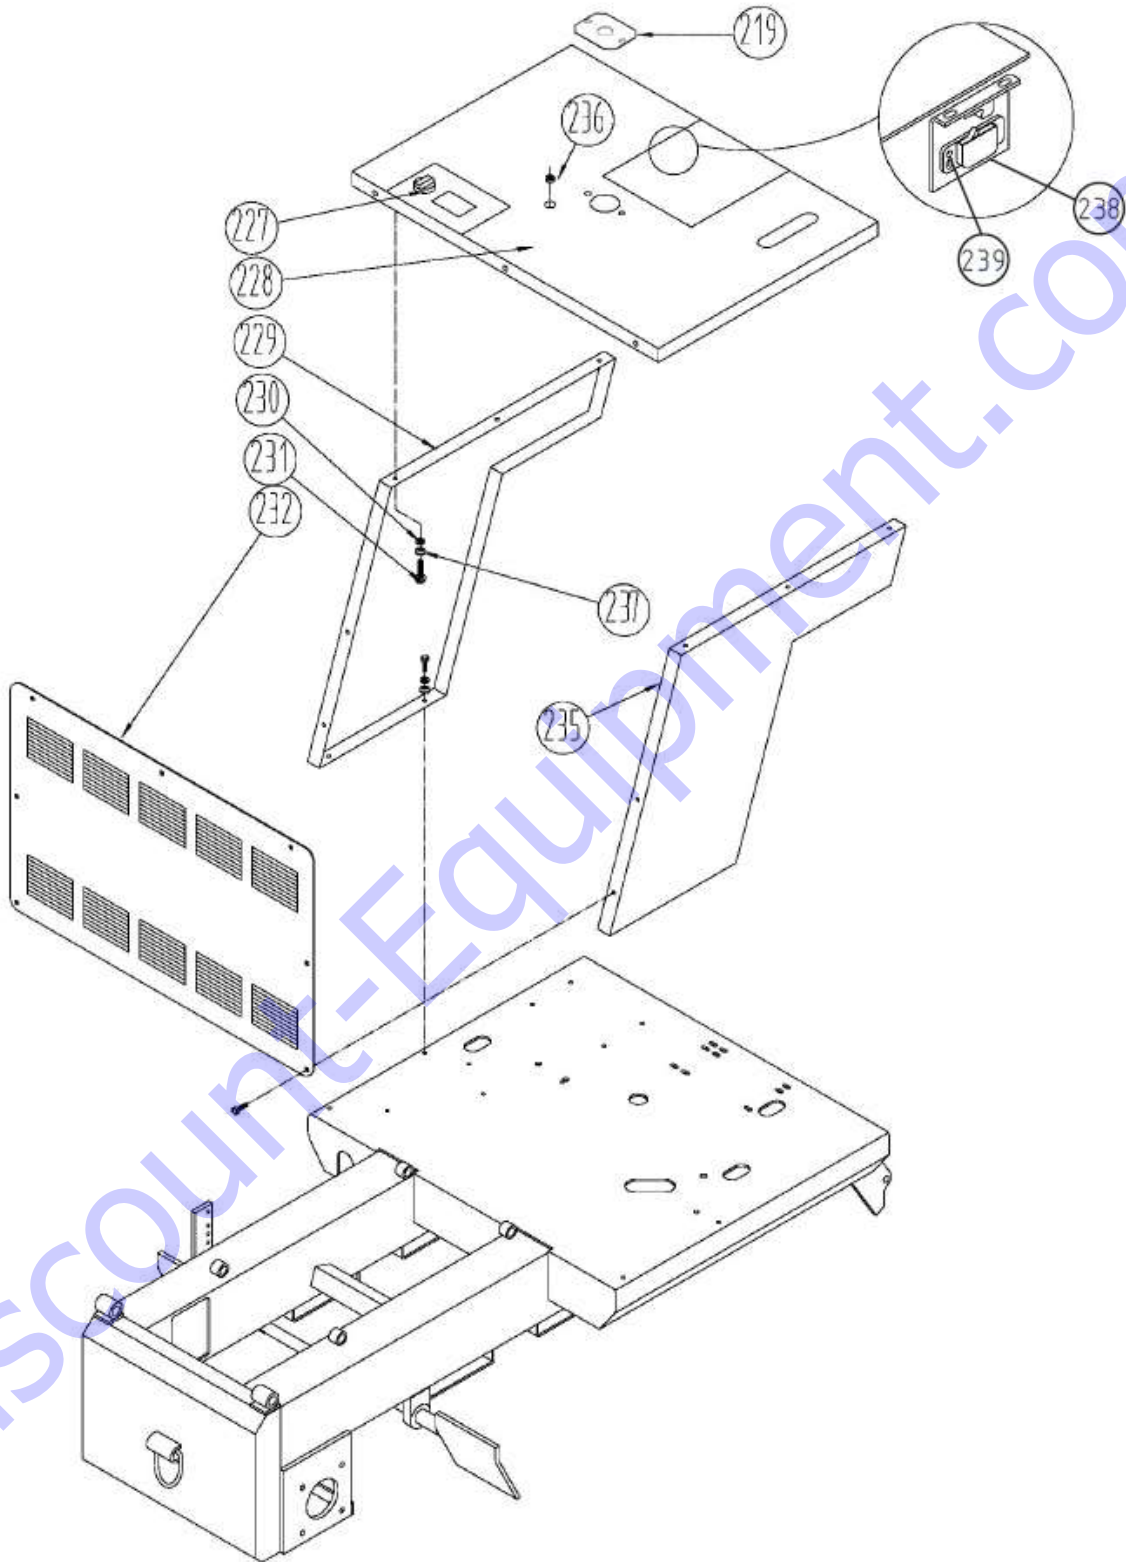

TABLE OF CONTENTS

PARTS LIST	3
PARTS LIST	18

Discount-Equipment.com

PARTS LIST

DiscountEquipment.com

PARTS LIST

Item #	Part #	Description	QTY	Remarks
*1	50622	LOCKNUT - M6	4	
*2	14447	FLAT WASHER, M6	4	
*3	60003	HOLD DOWN BAR	1	
*4	60004	POSITIVE WIRE	1	
*5	60005	BATTERY	1	
*6	60006	NEGATIVE WIRE	1	
*7	60007	THREADED ROD	2	
8	21356	HONDA GX390 - ELECTRIC START	1	
	21335	HONDA GX390 - RECOIL START	1	
	21390	B&S VANGUARD 18HP - ELECTRIC START	1	
9	60009	KEY, 1/4" SQ X 1 3/4" LG	1	
10	13888	(DB17) HHCS 3/8"-16 X 3" LG	4	
	10103	(DB21) HHCS 5/16"-18 x 3" LG	4	
11	10905	(DB17) FLAT WASHER 3/8"	6	
	11586	(DB21) FLAT WASHER 5/16"	4	
12	10317	(DB17) LOCKNUT 3/8"-16	4	
	10108	(DB21) LOCKNUT 5/16"-18	4	
13	60013	CHASSIS ASSEMBLY	1	
14	10187	ISOLATION MOUNT	4	
15	60015	FITTING, 5/8" MJIC-MORB	5	
17	60017	PUMP HOUSING	1	
18	60259	HOSE, TANK TO PUMP	1	BEFORE SERIAL# 709000
	60277	SUCTION HOSE, TANK TO PUMP	1	AFTER SERIAL# 709000
21	60021	FITTING, 3/8" MJIC-MORB	2	
23	60023	HOSE, PUMP TO TANK (BEFORE SERIAL	1	
24	10317	LOCKNUT 3/8"-16	1	
25	760515	HYDRAULIC PUMP	1	
26	60015	FITTING, 5/8" MJIC-MORB	1	BEFORE SERIAL# 709000
	60321	FITTING, -12 MJIC X -10 MORB (USE WITH 60277)	1	AFTER SERIAL # 709000
28	10905	FLAT WASHER 3/8"	4	
29	10506	HHCS 3/8"-16 X 2 1/2" LG	4	
30	31135	SHCS M6-1.0 X 16MM LG	4	
31	14448	LOCK WASHER M6	4	
32	60032	FAN	1	
33	10056	SET SCREW M8-1.25 X 25MM LG	4	
34	60034	SHAFT COUPLING A	1	