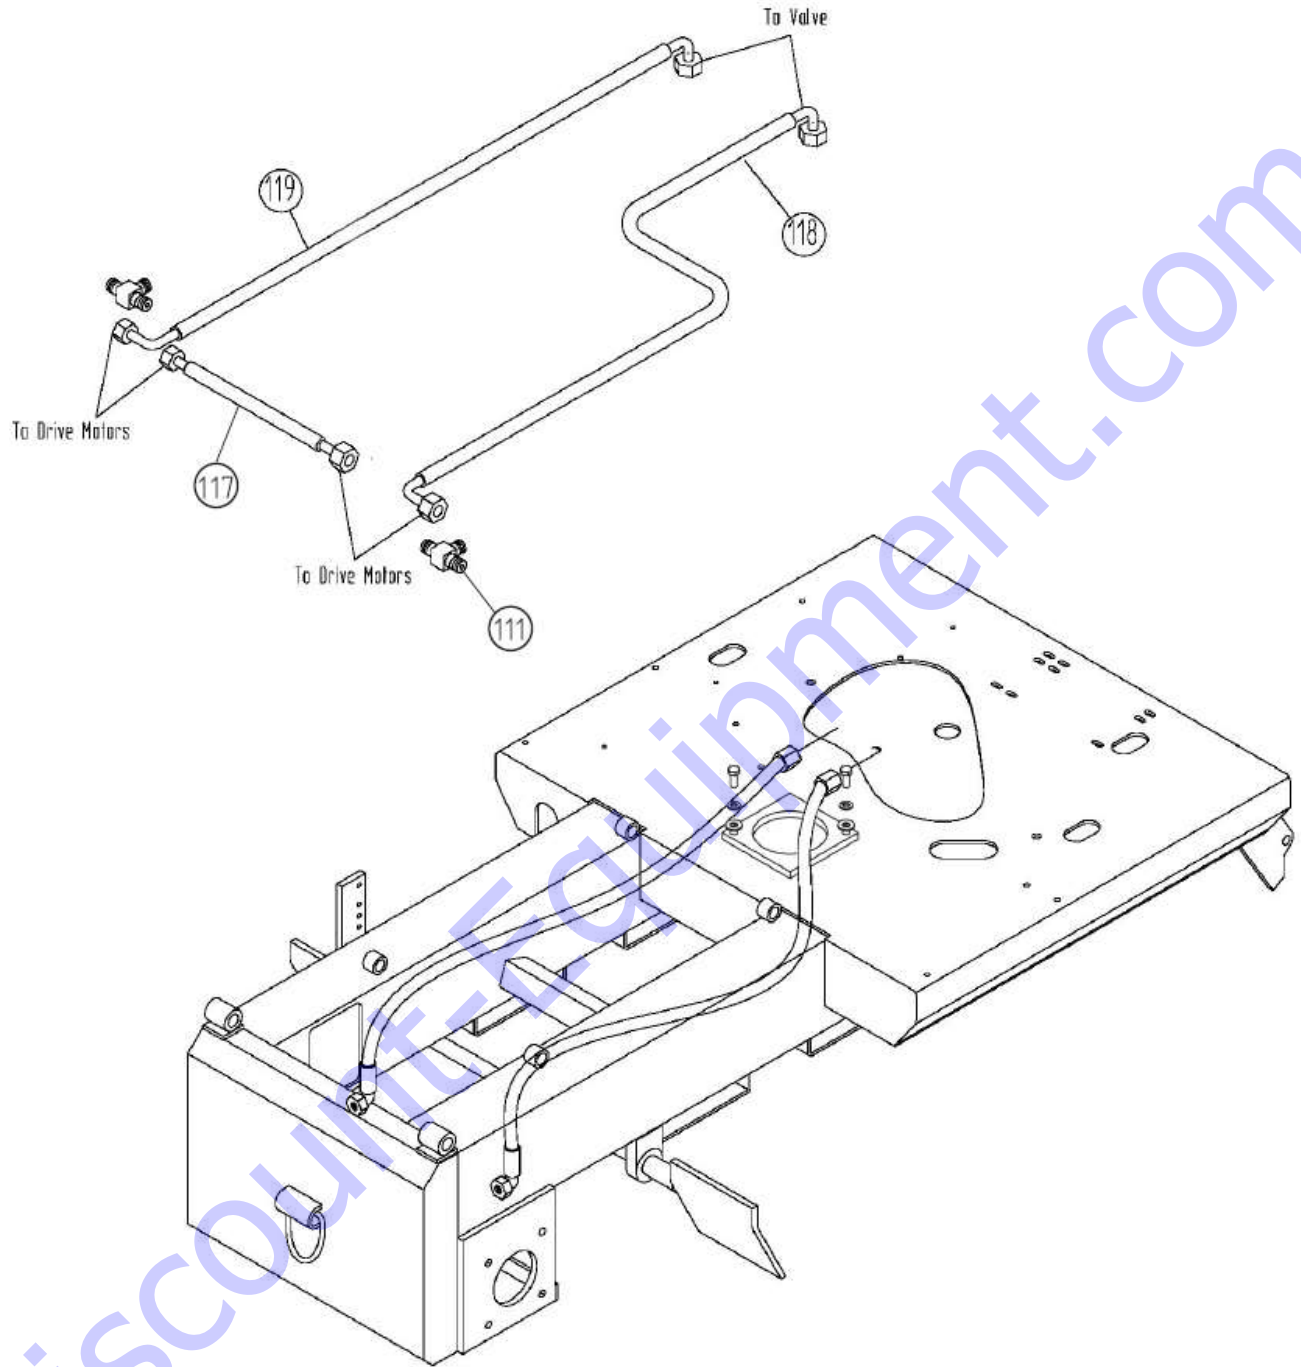

TABLE OF CONTENTS

PARTS LIST	3
PARTS LIST	18

Discount-Equipment.com

PARTS LIST

DiscountEquipment.com

PARTS LIST

Item #	Part #	Description	QTY	Remarks
*1	50622	LOCKNUT - M6	4	
*2	14447	FLAT WASHER, M6	4	
*3	60003	HOLD DOWN BAR	1	
*4	60004	POSITIVE WIRE	1	
*5	60005	BATTERY	1	
*6	60006	NEGATIVE WIRE	1	
*7	60007	THREADED ROD	2	
8	21356	HONDA GX390 - ELECTRIC START	1	
	21335	HONDA GX390 - RECOIL START	1	
	21390	B&S VANGUARD 18HP - ELECTRIC START	1	
9	60009	KEY, 1/4" SQ X 1 3/4" LG	1	
10	13888	(DB17) HHCS 3/8"-16 X 3" LG	4	
	10103	(DB21) HHCS 5/16"-18 x 3" LG	4	
11	10905	(DB17) FLAT WASHER 3/8"	6	
	11586	(DB21) FLAT WASHER 5/16"	4	
12	10317	(DB17) LOCKNUT 3/8"-16	4	
	10108	(DB21) LOCKNUT 5/16"-18	4	
13	60013	CHASSIS ASSEMBLY	1	
14	10187	ISOLATION MOUNT	4	
15	60015	FITTING, 5/8" MJIC-MORB	5	
17	60017	PUMP HOUSING	1	
18	60259	HOSE, TANK TO PUMP	1	BEFORE SERIAL# 709000
	60277	SUCTION HOSE, TANK TO PUMP	1	AFTER SERIAL# 709000
21	60021	FITTING, 3/8" MJIC-MORB	2	
23	60023	HOSE, PUMP TO TANK (BEFORE SERIAL	1	
24	10317	LOCKNUT 3/8"-16	1	
25	760515	HYDRAULIC PUMP	1	
26	60015	FITTING, 5/8" MJIC-MORB	1	BEFORE SERIAL# 709000
	60321	FITTING, -12 MJIC X -10 MORB (USE WITH 60277)	1	AFTER SERIAL # 709000
28	10905	FLAT WASHER 3/8"	4	
29	10506	HHCS 3/8"-16 X 2 1/2" LG	4	
30	31135	SHCS M6-1.0 X 16MM LG	4	
31	14448	LOCK WASHER M6	4	
32	60032	FAN	1	
33	10056	SET SCREW M8-1.25 X 25MM LG	4	
34	60034	SHAFT COUPLING A	1	