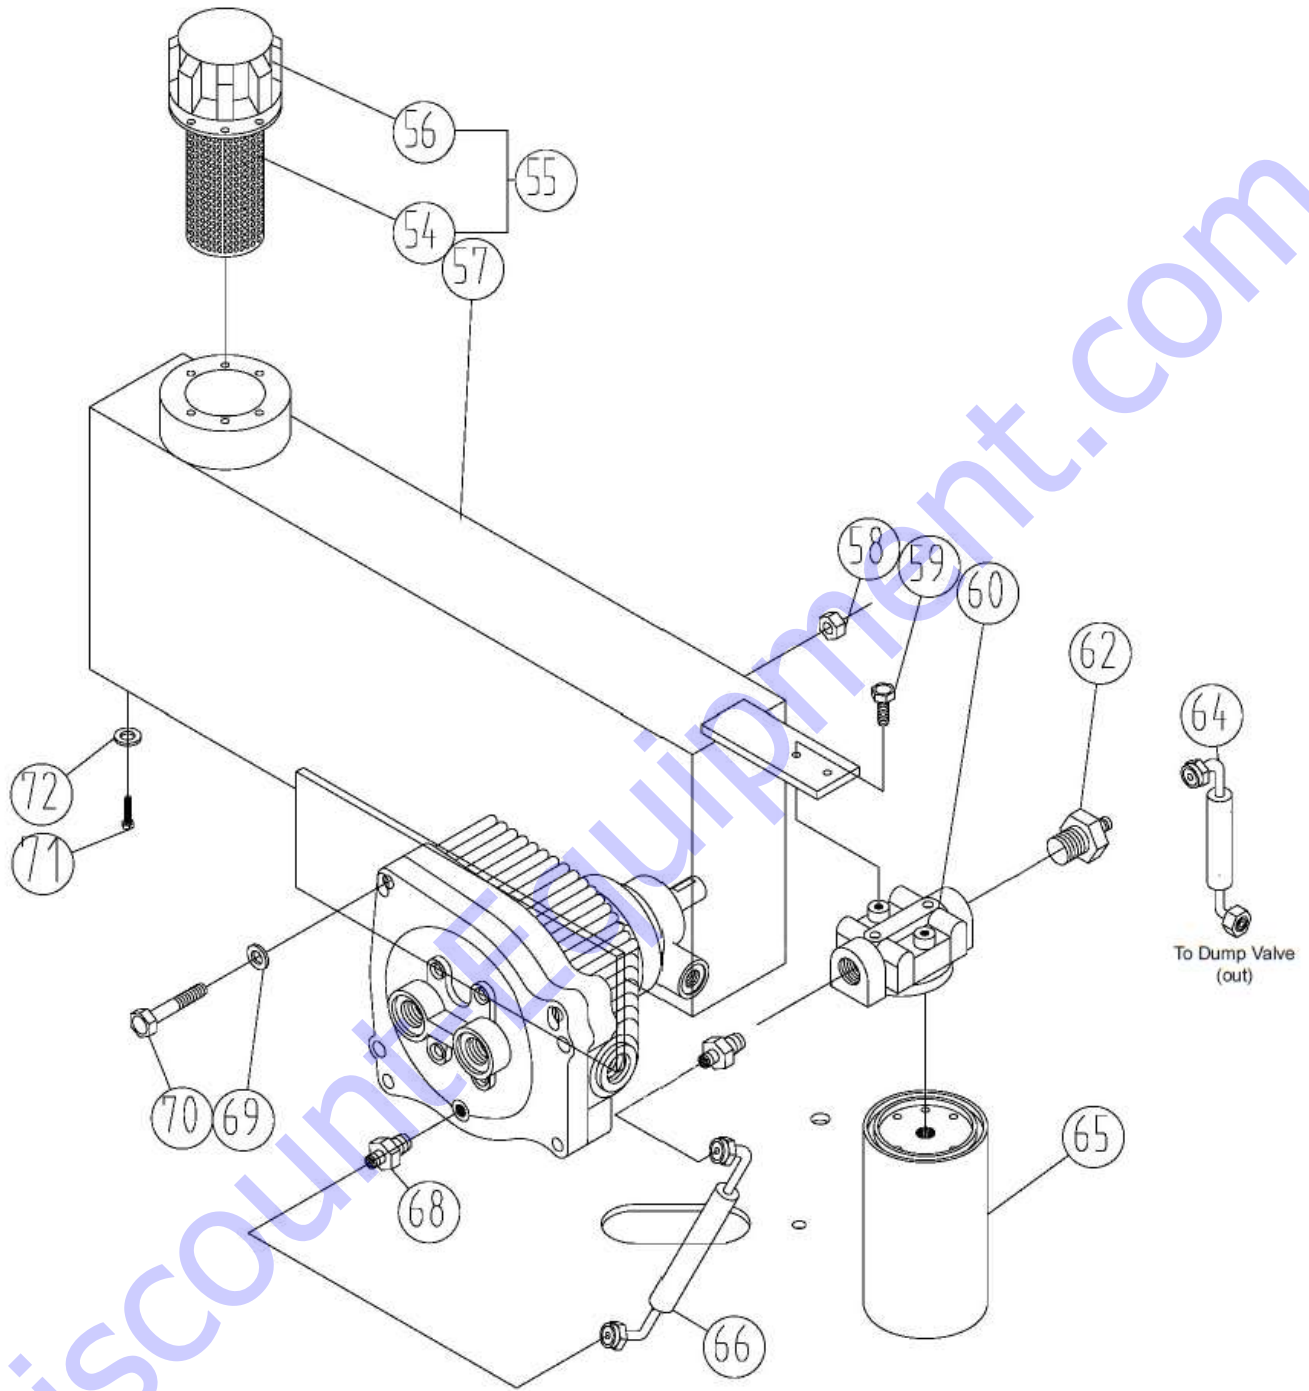

TABLE OF CONTENTS

PARTS LIST	3
PARTS LIST	18

Discount-Equipment.com

PARTS LIST

DiscountEquipment.com

PARTS LIST

Item #	Part #	Description	QTY	Remarks
*1	50622	LOCKNUT - M6	4	
*2	14447	FLAT WASHER, M6	4	
*3	60003	HOLD DOWN BAR	1	
*4	60004	POSITIVE WIRE	1	
*5	60005	BATTERY	1	
*6	60006	NEGATIVE WIRE	1	
*7	60007	THREADED ROD	2	
8	21356	HONDA GX390 - ELECTRIC START	1	
	21335	HONDA GX390 - RECOIL START	1	
	21390	B&S VANGUARD 18HP - ELECTRIC START	1	
9	60009	KEY, 1/4" SQ X 1 3/4" LG	1	
10	13888	(DB17) HHCS 3/8"-16 X 3" LG	4	
	10103	(DB21) HHCS 5/16"-18 x 3" LG	4	
11	10905	(DB17) FLAT WASHER 3/8"	6	
	11586	(DB21) FLAT WASHER 5/16"	4	
12	10317	(DB17) LOCKNUT 3/8"-16	4	
	10108	(DB21) LOCKNUT 5/16"-18	4	
13	60013	CHASSIS ASSEMBLY	1	
14	10187	ISOLATION MOUNT	4	
15	60015	FITTING, 5/8" MJIC-MORB	5	
17	60017	PUMP HOUSING	1	
18	60259	HOSE, TANK TO PUMP	1	BEFORE SERIAL# 709000
	60277	SUCTION HOSE, TANK TO PUMP	1	AFTER SERIAL# 709000
21	60021	FITTING, 3/8" MJIC-MORB	2	
23	60023	HOSE, PUMP TO TANK (BEFORE SERIAL	1	
24	10317	LOCKNUT 3/8"-16	1	
25	760515	HYDRAULIC PUMP	1	
26	60015	FITTING, 5/8" MJIC-MORB	1	BEFORE SERIAL# 709000
	60321	FITTING, -12 MJIC X -10 MORB (USE WITH 60277)	1	AFTER SERIAL # 709000
28	10905	FLAT WASHER 3/8"	4	
29	10506	HHCS 3/8"-16 X 2 1/2" LG	4	
30	31135	SHCS M6-1.0 X 16MM LG	4	
31	14448	LOCK WASHER M6	4	
32	60032	FAN	1	
33	10056	SET SCREW M8-1.25 X 25MM LG	4	
34	60034	SHAFT COUPLING A	1	