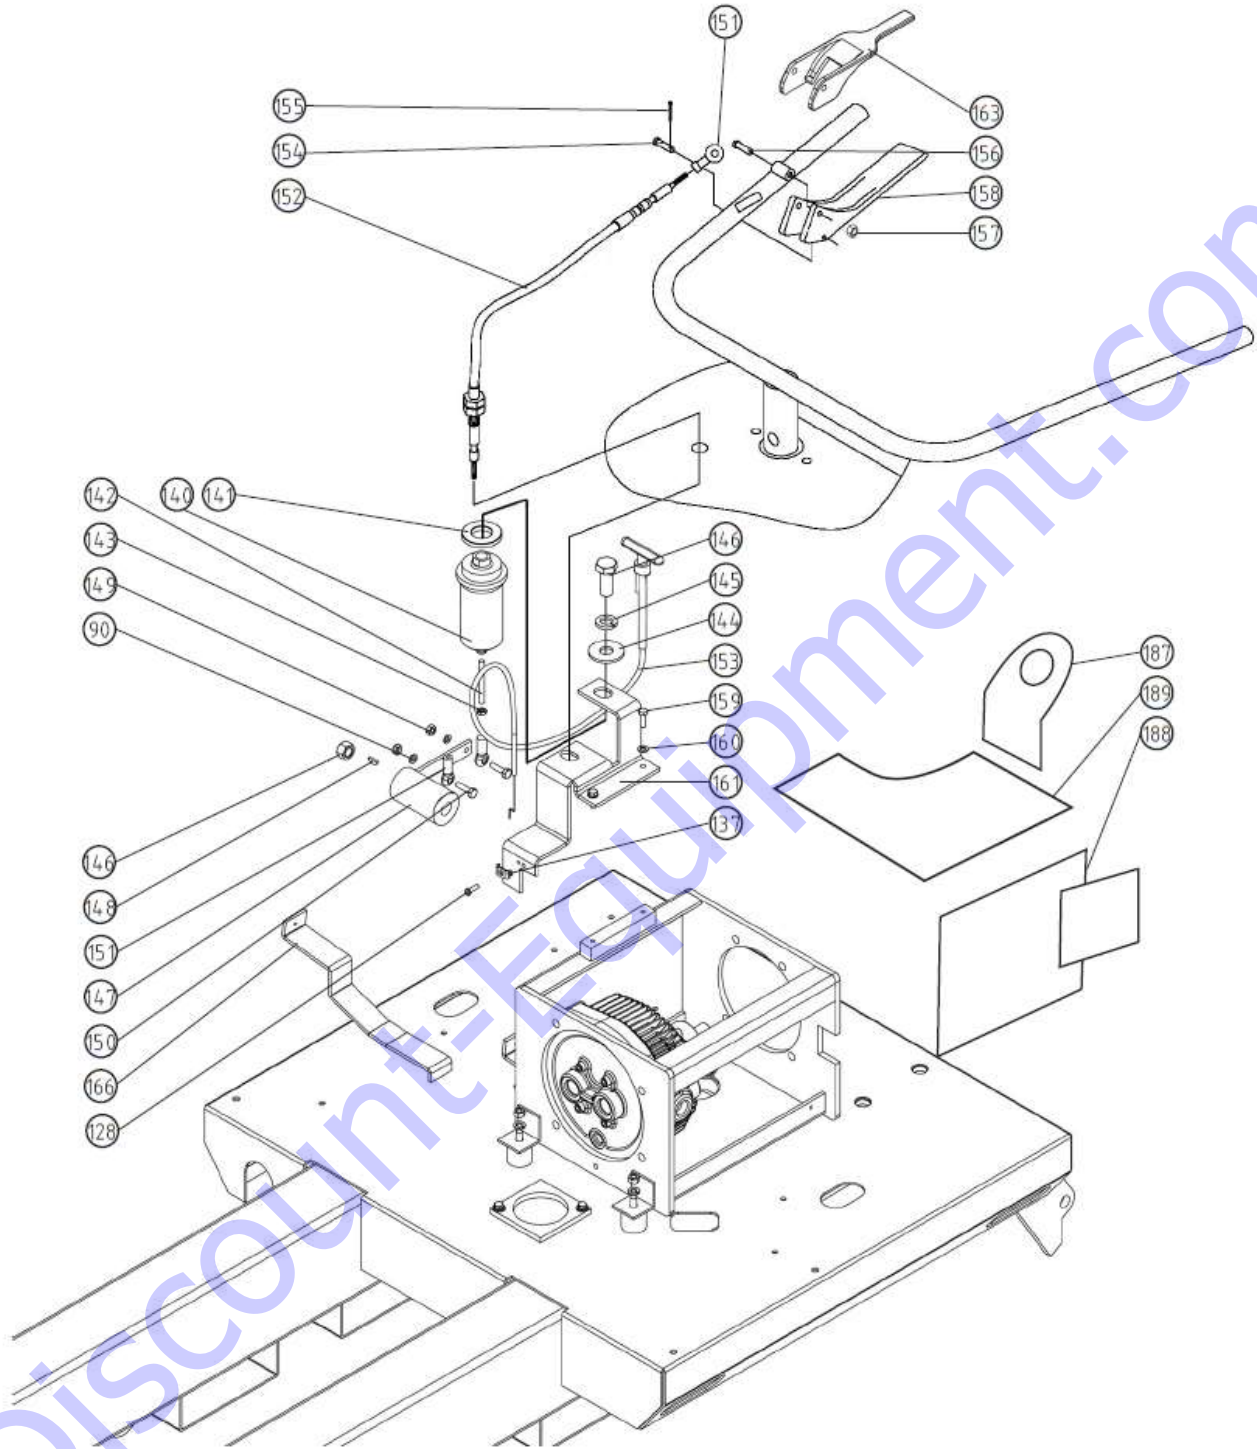

TABLE OF CONTENTS

PARTS LIST	3
PARTS LIST	18

Discount-Equipment.com

PARTS LIST

DiscountEquipment.com

PARTS LIST

Item #	Part #	Description	QTY	Remarks
*1	50622	LOCKNUT - M6	4	
*2	14447	FLAT WASHER, M6	4	
*3	60003	HOLD DOWN BAR	1	
*4	60004	POSITIVE WIRE	1	
*5	60005	BATTERY	1	
*6	60006	NEGATIVE WIRE	1	
*7	60007	THREADED ROD	2	
8	21356	HONDA GX390 - ELECTRIC START	1	
	21335	HONDA GX390 - RECOIL START	1	
	21390	B&S VANGUARD 18HP - ELECTRIC START	1	
9	60009	KEY, 1/4" SQ X 1 3/4" LG	1	
10	13888	(DB17) HHCS 3/8"-16 X 3" LG	4	
	10103	(DB21) HHCS 5/16"-18 x 3" LG	4	
11	10905	(DB17) FLAT WASHER 3/8"	6	
	11586	(DB21) FLAT WASHER 5/16"	4	
12	10317	(DB17) LOCKNUT 3/8"-16	4	
	10108	(DB21) LOCKNUT 5/16"-18	4	
13	60013	CHASSIS ASSEMBLY	1	
14	10187	ISOLATION MOUNT	4	
15	60015	FITTING, 5/8" MJIC-MORB	5	
17	60017	PUMP HOUSING	1	
18	60259	HOSE, TANK TO PUMP	1	BEFORE SERIAL# 709000
	60277	SUCTION HOSE, TANK TO PUMP	1	AFTER SERIAL# 709000
21	60021	FITTING, 3/8" MJIC-MORB	2	
23	60023	HOSE, PUMP TO TANK (BEFORE SERIAL	1	
24	10317	LOCKNUT 3/8"-16	1	
25	760515	HYDRAULIC PUMP	1	
26	60015	FITTING, 5/8" MJIC-MORB	1	BEFORE SERIAL# 709000
	60321	FITTING, -12 MJIC X -10 MORB (USE WITH 60277)	1	AFTER SERIAL # 709000
28	10905	FLAT WASHER 3/8"	4	
29	10506	HHCS 3/8"-16 X 2 1/2" LG	4	
30	31135	SHCS M6-1.0 X 16MM LG	4	
31	14448	LOCK WASHER M6	4	
32	60032	FAN	1	
33	10056	SET SCREW M8-1.25 X 25MM LG	4	
34	60034	SHAFT COUPLING A	1	