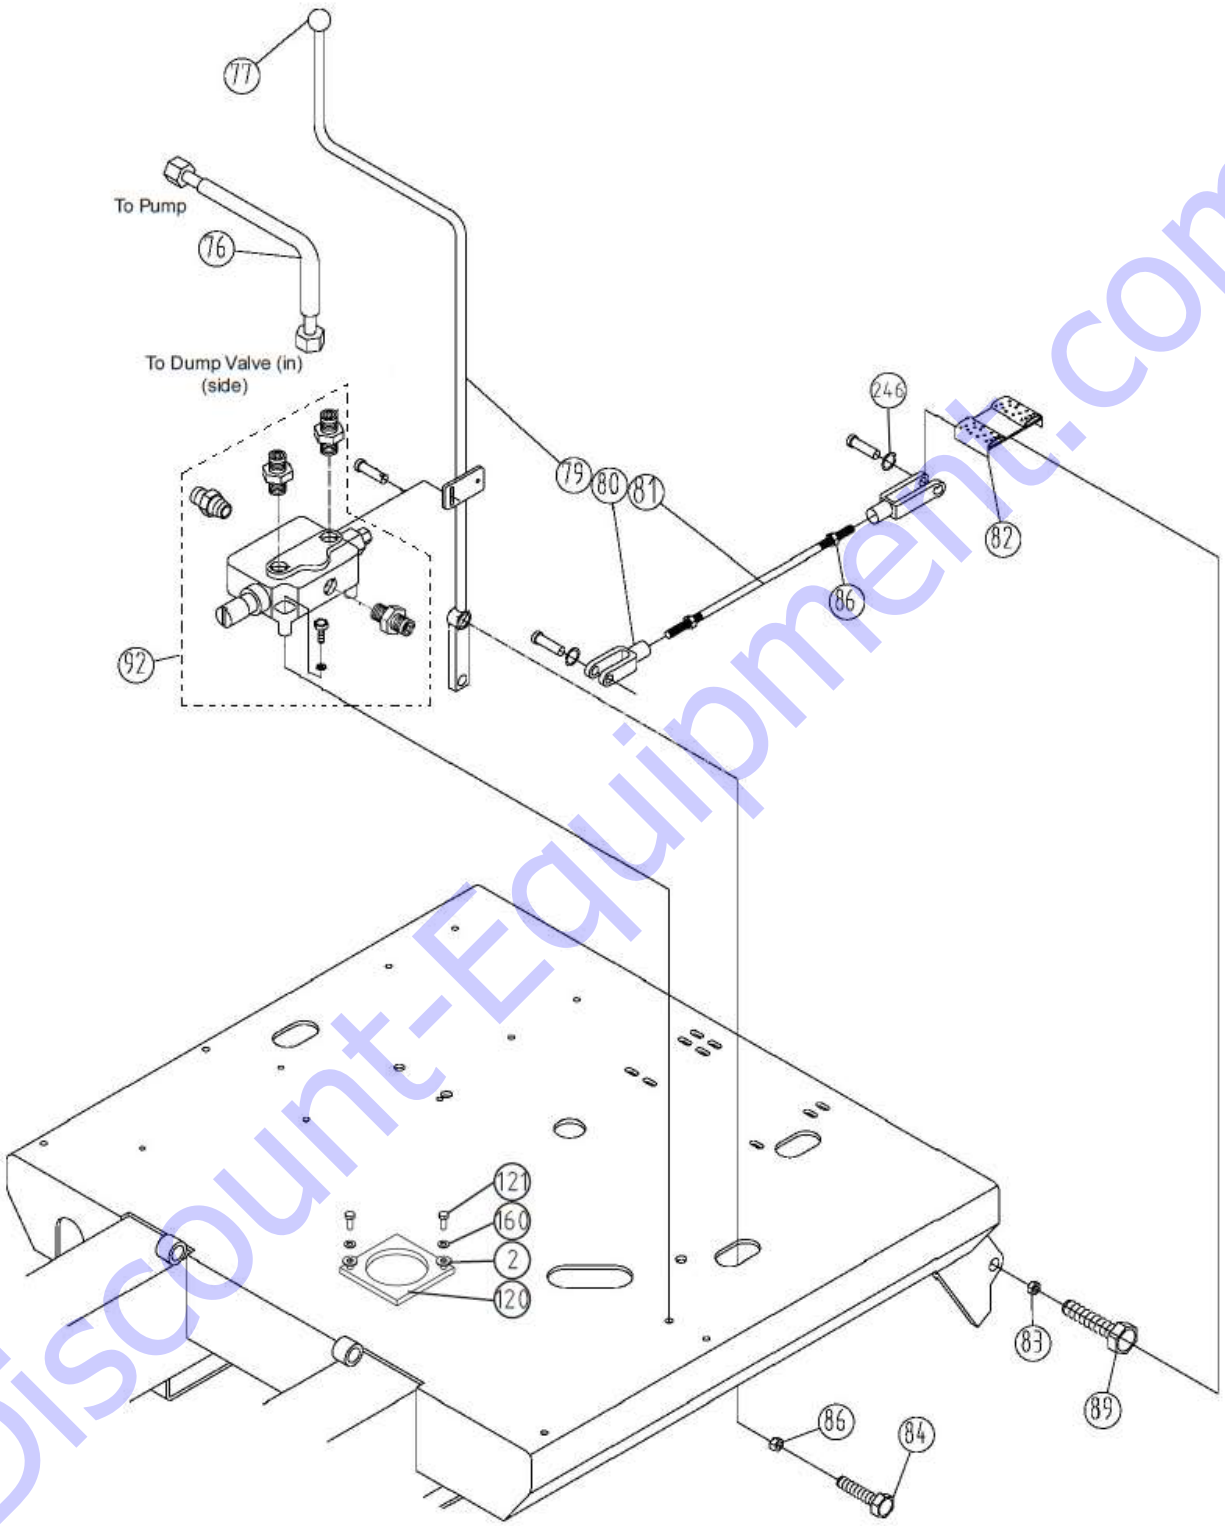

TABLE OF CONTENTS

PARTS LIST	3
PARTS LIST	18

Discount-Equipment.com

PARTS LIST

DiscountEquipment.com

PARTS LIST

Item #	Part #	Description	QTY	Remarks
*1	50622	LOCKNUT - M6	4	
*2	14447	FLAT WASHER, M6	4	
*3	60003	HOLD DOWN BAR	1	
*4	60004	POSITIVE WIRE	1	
*5	60005	BATTERY	1	
*6	60006	NEGATIVE WIRE	1	
*7	60007	THREADED ROD	2	
8	21356	HONDA GX390 - ELECTRIC START	1	
	21335	HONDA GX390 - RECOIL START	1	
	21390	B&S VANGUARD 18HP - ELECTRIC START	1	
9	60009	KEY, 1/4" SQ X 1 3/4" LG	1	
10	13888	(DB17) HHCS 3/8"-16 X 3" LG	4	
	10103	(DB21) HHCS 5/16"-18 x 3" LG	4	
11	10905	(DB17) FLAT WASHER 3/8"	6	
	11586	(DB21) FLAT WASHER 5/16"	4	
12	10317	(DB17) LOCKNUT 3/8"-16	4	
	10108	(DB21) LOCKNUT 5/16"-18	4	
13	60013	CHASSIS ASSEMBLY	1	
14	10187	ISOLATION MOUNT	4	
15	60015	FITTING, 5/8" MJIC-MORB	5	
17	60017	PUMP HOUSING	1	
18	60259	HOSE, TANK TO PUMP	1	BEFORE SERIAL# 709000
	60277	SUCTION HOSE, TANK TO PUMP	1	AFTER SERIAL# 709000
21	60021	FITTING, 3/8" MJIC-MORB	2	
23	60023	HOSE, PUMP TO TANK (BEFORE SERIAL	1	
24	10317	LOCKNUT 3/8"-16	1	
25	760515	HYDRAULIC PUMP	1	
26	60015	FITTING, 5/8" MJIC-MORB	1	BEFORE SERIAL# 709000
	60321	FITTING, -12 MJIC X -10 MORB (USE WITH 60277)	1	AFTER SERIAL # 709000
28	10905	FLAT WASHER 3/8"	4	
29	10506	HHCS 3/8"-16 X 2 1/2" LG	4	
30	31135	SHCS M6-1.0 X 16MM LG	4	
31	14448	LOCK WASHER M6	4	
32	60032	FAN	1	
33	10056	SET SCREW M8-1.25 X 25MM LG	4	
34	60034	SHAFT COUPLING A	1	