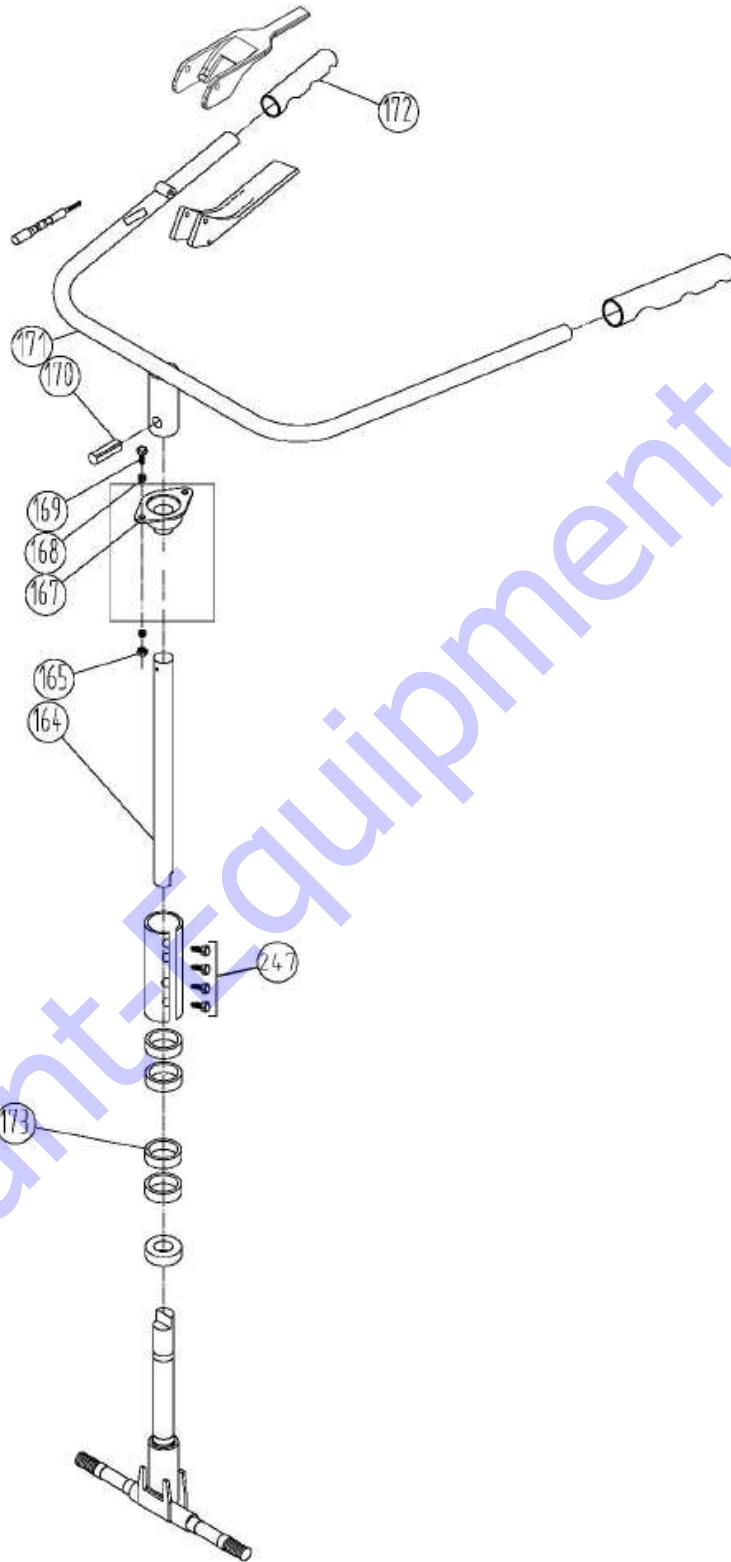

TABLE OF CONTENTS

PARTS LIST	3
PARTS LIST	18

Discount-Equipment.com

PARTS LIST

DiscountEquipment.com

PARTS LIST

Item #	Part #	Description	QTY	Remarks
*1	50622	LOCKNUT - M6	4	
*2	14447	FLAT WASHER, M6	4	
*3	60003	HOLD DOWN BAR	1	
*4	60004	POSITIVE WIRE	1	
*5	60005	BATTERY	1	
*6	60006	NEGATIVE WIRE	1	
*7	60007	THREADED ROD	2	
8	21356	HONDA GX390 - ELECTRIC START	1	
	21335	HONDA GX390 - RECOIL START	1	
	21390	B&S VANGUARD 18HP - ELECTRIC START	1	
9	60009	KEY, 1/4" SQ X 1 3/4" LG	1	
10	13888	(DB17) HHCS 3/8"-16 X 3" LG	4	
	10103	(DB21) HHCS 5/16"-18 x 3" LG	4	
11	10905	(DB17) FLAT WASHER 3/8"	6	
	11586	(DB21) FLAT WASHER 5/16"	4	
12	10317	(DB17) LOCKNUT 3/8"-16	4	
	10108	(DB21) LOCKNUT 5/16"-18	4	
13	60013	CHASSIS ASSEMBLY	1	
14	10187	ISOLATION MOUNT	4	
15	60015	FITTING, 5/8" MJIC-MORB	5	
17	60017	PUMP HOUSING	1	
18	60259	HOSE, TANK TO PUMP	1	BEFORE SERIAL# 709000
	60277	SUCTION HOSE, TANK TO PUMP	1	AFTER SERIAL# 709000
21	60021	FITTING, 3/8" MJIC-MORB	2	
23	60023	HOSE, PUMP TO TANK (BEFORE SERIAL	1	
24	10317	LOCKNUT 3/8"-16	1	
25	760515	HYDRAULIC PUMP	1	
26	60015	FITTING, 5/8" MJIC-MORB	1	BEFORE SERIAL# 709000
	60321	FITTING, -12 MJIC X -10 MORB (USE WITH 60277)	1	AFTER SERIAL # 709000
28	10905	FLAT WASHER 3/8"	4	
29	10506	HHCS 3/8"-16 X 2 1/2" LG	4	
30	31135	SHCS M6-1.0 X 16MM LG	4	
31	14448	LOCK WASHER M6	4	
32	60032	FAN	1	
33	10056	SET SCREW M8-1.25 X 25MM LG	4	
34	60034	SHAFT COUPLING A	1	