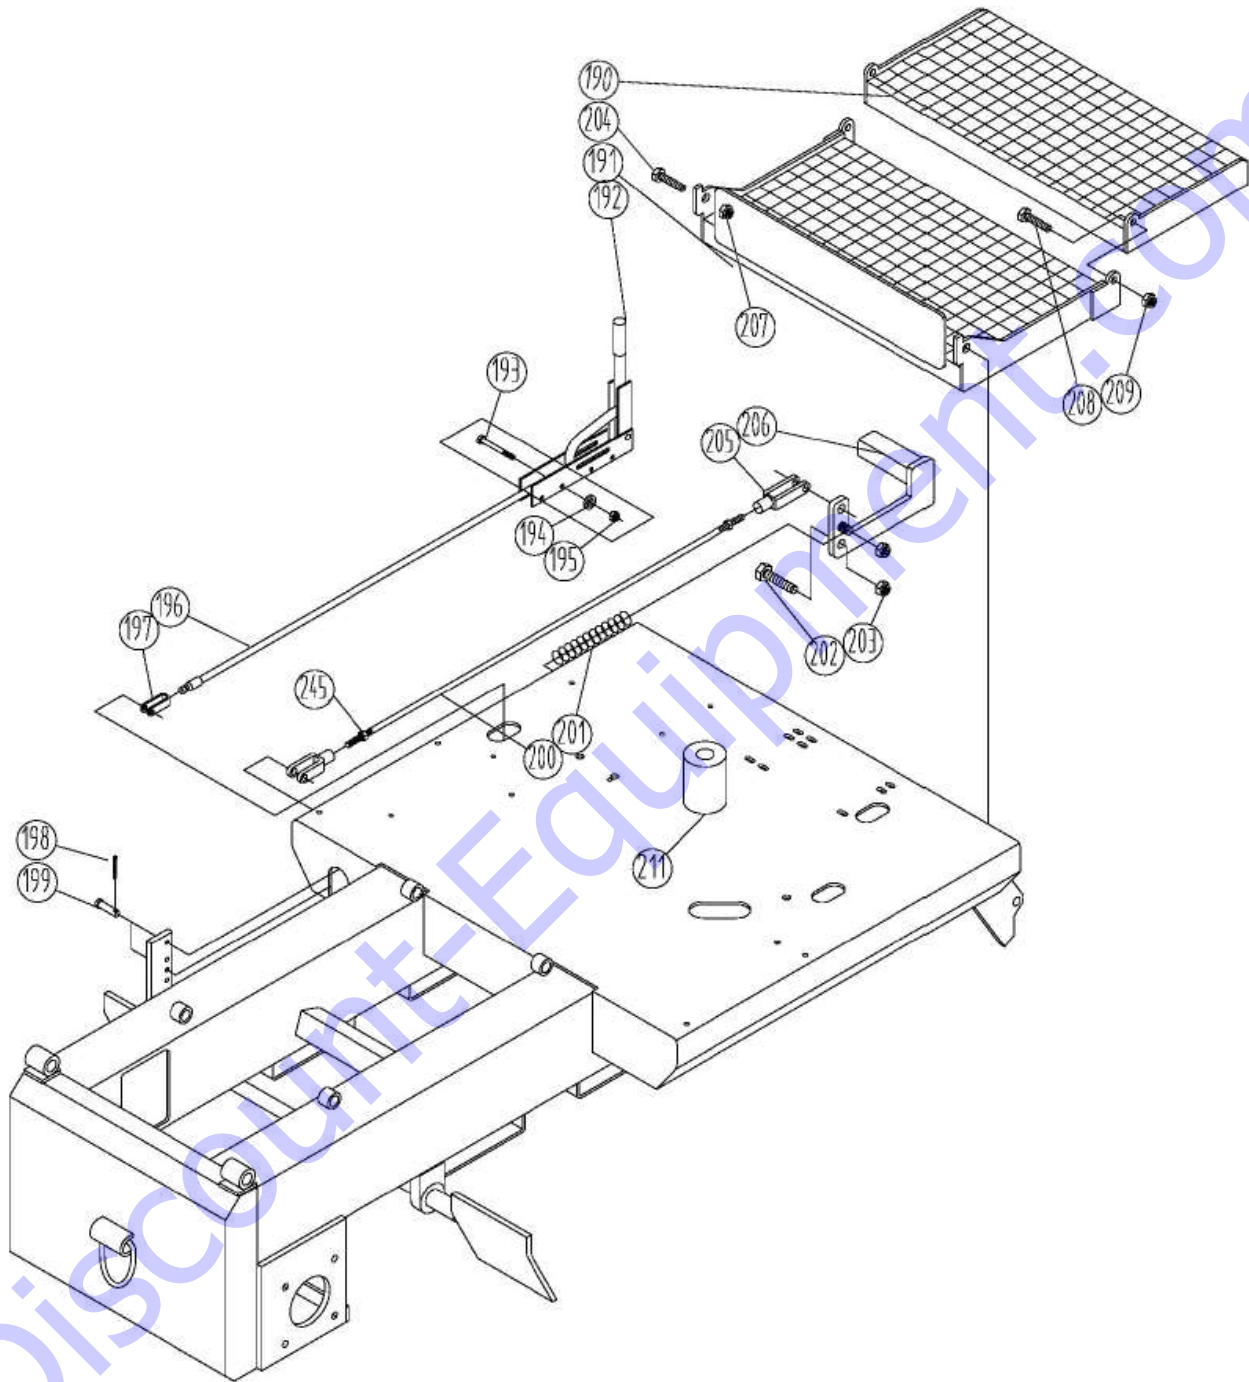

TABLE OF CONTENTS

PARTS LIST	3
PARTS LIST	18

Discount-Equipment.com

PARTS LIST

DiscountEquipment.com

PARTS LIST

Item #	Part #	Description	QTY	Remarks
*1	50622	LOCKNUT - M6	4	
*2	14447	FLAT WASHER, M6	4	
*3	60003	HOLD DOWN BAR	1	
*4	60004	POSITIVE WIRE	1	
*5	60005	BATTERY	1	
*6	60006	NEGATIVE WIRE	1	
*7	60007	THREADED ROD	2	
8	21356	HONDA GX390 - ELECTRIC START	1	
	21335	HONDA GX390 - RECOIL START	1	
	21390	B&S VANGUARD 18HP - ELECTRIC START	1	
9	60009	KEY, 1/4" SQ X 1 3/4" LG	1	
10	13888	(DB17) HHCS 3/8"-16 X 3" LG	4	
	10103	(DB21) HHCS 5/16"-18 x 3" LG	4	
11	10905	(DB17) FLAT WASHER 3/8"	6	
	11586	(DB21) FLAT WASHER 5/16"	4	
12	10317	(DB17) LOCKNUT 3/8"-16	4	
	10108	(DB21) LOCKNUT 5/16"-18	4	
13	60013	CHASSIS ASSEMBLY	1	
14	10187	ISOLATION MOUNT	4	
15	60015	FITTING, 5/8" MJIC-MORB	5	
17	60017	PUMP HOUSING	1	
18	60259	HOSE, TANK TO PUMP	1	BEFORE SERIAL# 709000
	60277	SUCTION HOSE, TANK TO PUMP	1	AFTER SERIAL# 709000
21	60021	FITTING, 3/8" MJIC-MORB	2	
23	60023	HOSE, PUMP TO TANK (BEFORE SERIAL	1	
24	10317	LOCKNUT 3/8"-16	1	
25	760515	HYDRAULIC PUMP	1	
26	60015	FITTING, 5/8" MJIC-MORB	1	BEFORE SERIAL# 709000
	60321	FITTING, -12 MJIC X -10 MORB (USE WITH 60277)	1	AFTER SERIAL # 709000
28	10905	FLAT WASHER 3/8"	4	
29	10506	HHCS 3/8"-16 X 2 1/2" LG	4	
30	31135	SHCS M6-1.0 X 16MM LG	4	
31	14448	LOCK WASHER M6	4	
32	60032	FAN	1	
33	10056	SET SCREW M8-1.25 X 25MM LG	4	
34	60034	SHAFT COUPLING A	1	