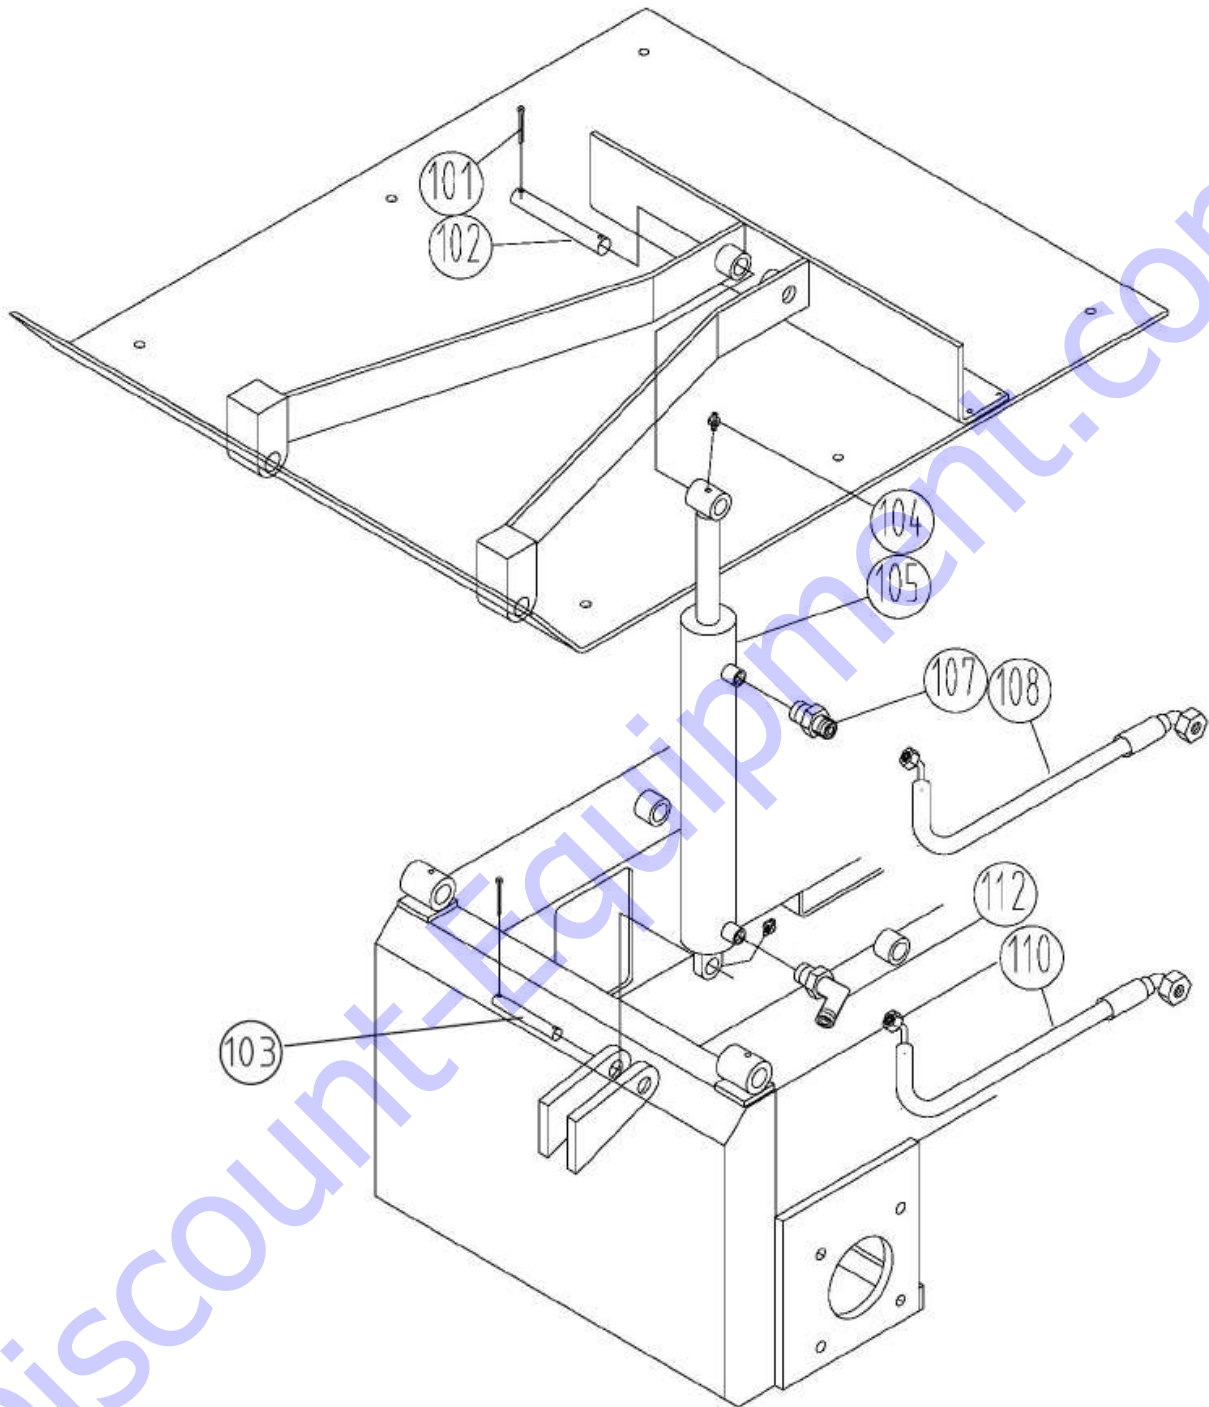

TABLE OF CONTENTS

PARTS LIST	3
PARTS LIST	18

Discount-Equipment.com

PARTS LIST

DiscountEquipment.com

PARTS LIST

Item #	Part #	Description	QTY	Remarks
*1	50622	LOCKNUT - M6	4	
*2	14447	FLAT WASHER, M6	4	
*3	60003	HOLD DOWN BAR	1	
*4	60004	POSITIVE WIRE	1	
*5	60005	BATTERY	1	
*6	60006	NEGATIVE WIRE	1	
*7	60007	THREADED ROD	2	
8	21356	HONDA GX390 - ELECTRIC START	1	
	21335	HONDA GX390 - RECOIL START	1	
	21390	B&S VANGUARD 18HP - ELECTRIC START	1	
9	60009	KEY, 1/4" SQ X 1 3/4" LG	1	
10	13888	(DB17) HHCS 3/8"-16 X 3" LG	4	
	10103	(DB21) HHCS 5/16"-18 x 3" LG	4	
11	10905	(DB17) FLAT WASHER 3/8"	6	
	11586	(DB21) FLAT WASHER 5/16"	4	
12	10317	(DB17) LOCKNUT 3/8"-16	4	
	10108	(DB21) LOCKNUT 5/16"-18	4	
13	60013	CHASSIS ASSEMBLY	1	
14	10187	ISOLATION MOUNT	4	
15	60015	FITTING, 5/8" MJIC-MORB	5	
17	60017	PUMP HOUSING	1	
18	60259	HOSE, TANK TO PUMP	1	BEFORE SERIAL# 709000
	60277	SUCTION HOSE, TANK TO PUMP	1	AFTER SERIAL# 709000
21	60021	FITTING, 3/8" MJIC-MORB	2	
23	60023	HOSE, PUMP TO TANK (BEFORE SERIAL	1	
24	10317	LOCKNUT 3/8"-16	1	
25	760515	HYDRAULIC PUMP	1	
26	60015	FITTING, 5/8" MJIC-MORB	1	BEFORE SERIAL# 709000
	60321	FITTING, -12 MJIC X -10 MORB (USE WITH 60277)	1	AFTER SERIAL # 709000
28	10905	FLAT WASHER 3/8"	4	
29	10506	HHCS 3/8"-16 X 2 1/2" LG	4	
30	31135	SHCS M6-1.0 X 16MM LG	4	
31	14448	LOCK WASHER M6	4	
32	60032	FAN	1	
33	10056	SET SCREW M8-1.25 X 25MM LG	4	
34	60034	SHAFT COUPLING A	1	