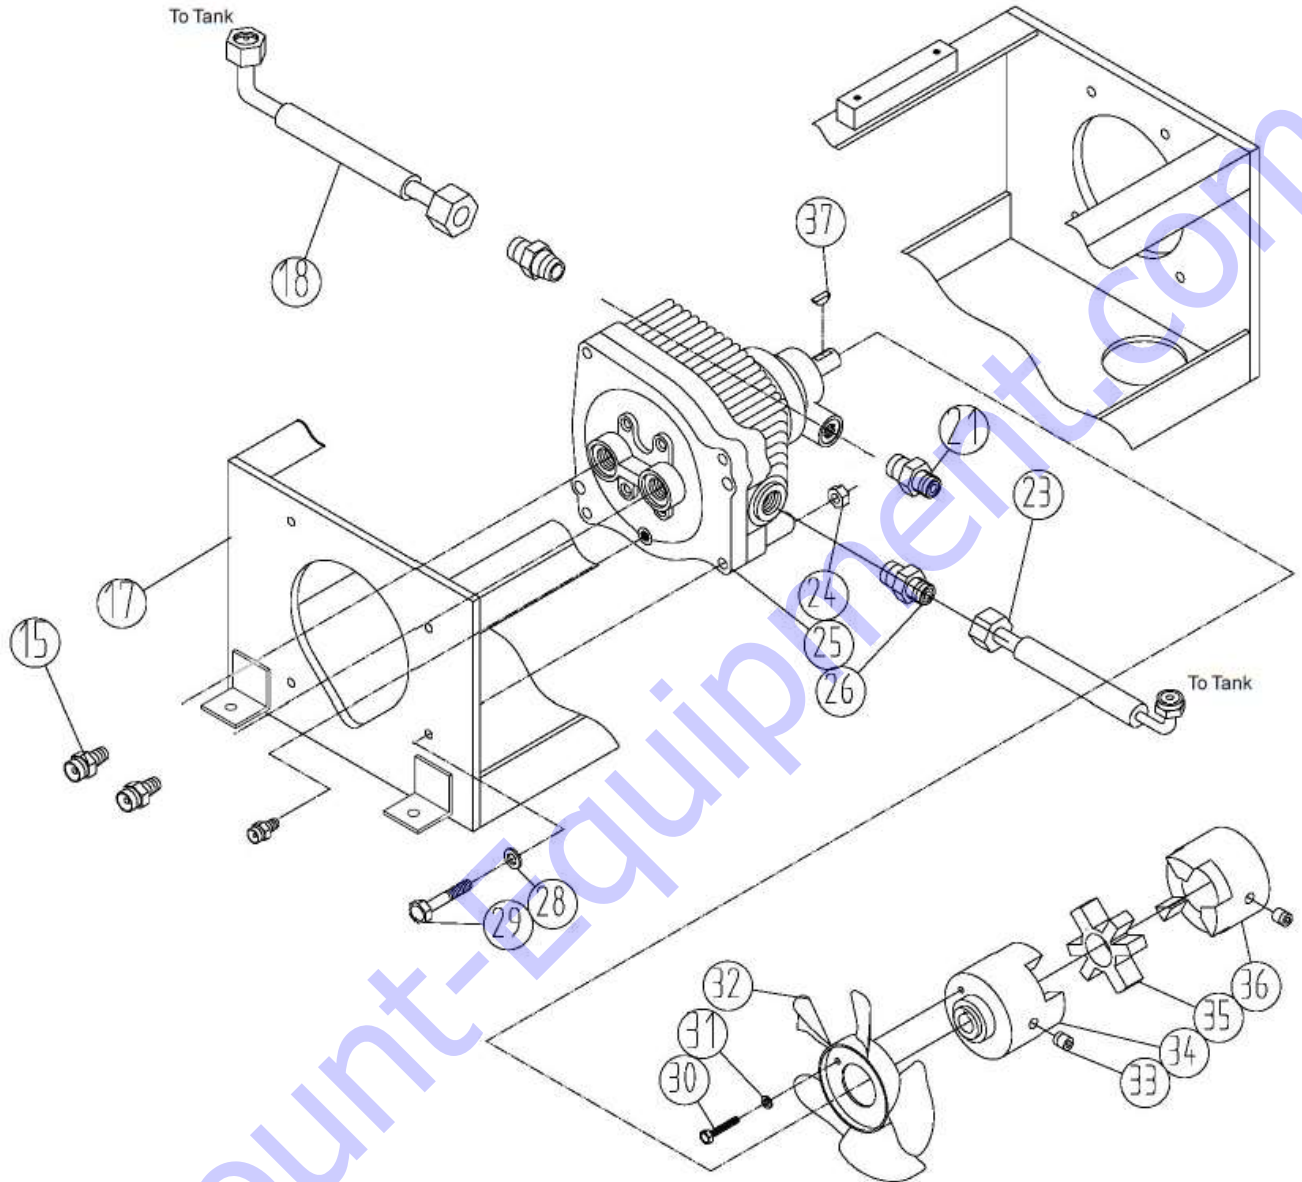

TABLE OF CONTENTS

PARTS LIST	3
PARTS LIST	18

Discount-Equipment.com

PARTS LIST

DiscountEquipment.com

PARTS LIST

Item #	Part #	Description	QTY	Remarks
*1	50622	LOCKNUT - M6	4	
*2	14447	FLAT WASHER, M6	4	
*3	60003	HOLD DOWN BAR	1	
*4	60004	POSITIVE WIRE	1	
*5	60005	BATTERY	1	
*6	60006	NEGATIVE WIRE	1	
*7	60007	THREADED ROD	2	
8	21356	HONDA GX390 - ELECTRIC START	1	
	21335	HONDA GX390 - RECOIL START	1	
	21390	B&S VANGUARD 18HP - ELECTRIC START	1	
9	60009	KEY, 1/4" SQ X 1 3/4" LG	1	
10	13888	(DB17) HHCS 3/8"-16 X 3" LG	4	
	10103	(DB21) HHCS 5/16"-18 x 3" LG	4	
11	10905	(DB17) FLAT WASHER 3/8"	6	
	11586	(DB21) FLAT WASHER 5/16"	4	
12	10317	(DB17) LOCKNUT 3/8"-16	4	
	10108	(DB21) LOCKNUT 5/16"-18	4	
13	60013	CHASSIS ASSEMBLY	1	
14	10187	ISOLATION MOUNT	4	
15	60015	FITTING, 5/8" MJIC-MORB	5	
17	60017	PUMP HOUSING	1	
18	60259	HOSE, TANK TO PUMP	1	BEFORE SERIAL# 709000
	60277	SUCTION HOSE, TANK TO PUMP	1	AFTER SERIAL# 709000
21	60021	FITTING, 3/8" MJIC-MORB	2	
23	60023	HOSE, PUMP TO TANK (BEFORE SERIAL	1	
24	10317	LOCKNUT 3/8"-16	1	
25	760515	HYDRAULIC PUMP	1	
26	60015	FITTING, 5/8" MJIC-MORB	1	BEFORE SERIAL# 709000
	60321	FITTING, -12 MJIC X -10 MORB (USE WITH 60277)	1	AFTER SERIAL # 709000
28	10905	FLAT WASHER 3/8"	4	
29	10506	HHCS 3/8"-16 X 2 1/2" LG	4	
30	31135	SHCS M6-1.0 X 16MM LG	4	
31	14448	LOCK WASHER M6	4	
32	60032	FAN	1	
33	10056	SET SCREW M8-1.25 X 25MM LG	4	
34	60034	SHAFT COUPLING A	1	