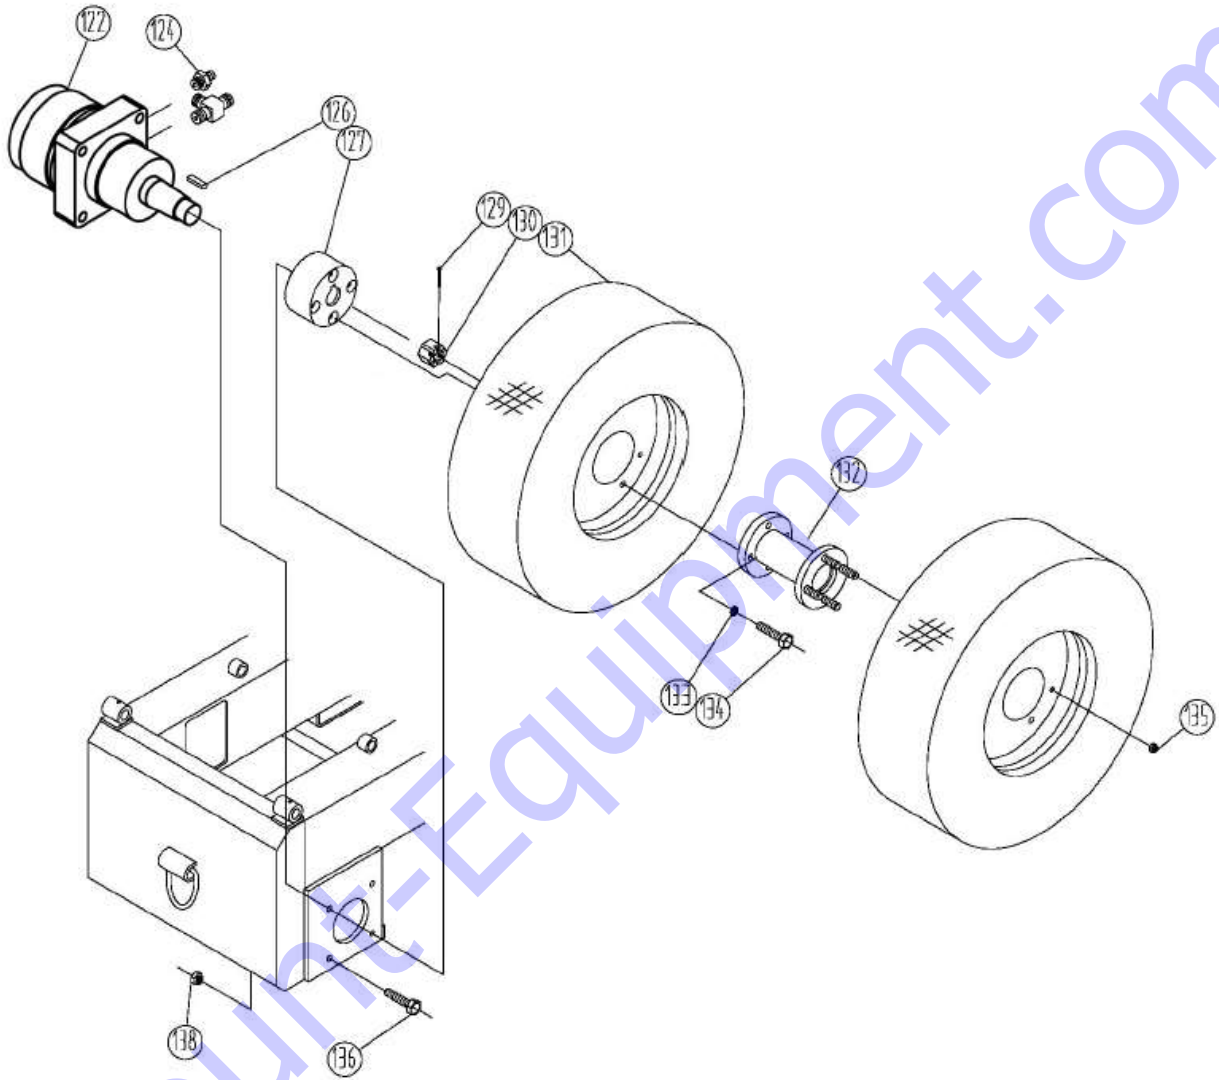

TABLE OF CONTENTS

PARTS LIST	3
PARTS LIST	18

Discount-Equipment.com

PARTS LIST

DiscountEquipment.com

PARTS LIST

Item #	Part #	Description	QTY	Remarks
*1	50622	LOCKNUT - M6	4	
*2	14447	FLAT WASHER, M6	4	
*3	60003	HOLD DOWN BAR	1	
*4	60004	POSITIVE WIRE	1	
*5	60005	BATTERY	1	
*6	60006	NEGATIVE WIRE	1	
*7	60007	THREADED ROD	2	
8	21356	HONDA GX390 - ELECTRIC START	1	
	21335	HONDA GX390 - RECOIL START	1	
	21390	B&S VANGUARD 18HP - ELECTRIC START	1	
9	60009	KEY, 1/4" SQ X 1 3/4" LG	1	
10	13888	(DB17) HHCS 3/8"-16 X 3" LG	4	
	10103	(DB21) HHCS 5/16"-18 x 3" LG	4	
11	10905	(DB17) FLAT WASHER 3/8"	6	
	11586	(DB21) FLAT WASHER 5/16"	4	
12	10317	(DB17) LOCKNUT 3/8"-16	4	
	10108	(DB21) LOCKNUT 5/16"-18	4	
13	60013	CHASSIS ASSEMBLY	1	
14	10187	ISOLATION MOUNT	4	
15	60015	FITTING, 5/8" MJIC-MORB	5	
17	60017	PUMP HOUSING	1	
18	60259	HOSE, TANK TO PUMP	1	BEFORE SERIAL# 709000
	60277	SUCTION HOSE, TANK TO PUMP	1	AFTER SERIAL# 709000
21	60021	FITTING, 3/8" MJIC-MORB	2	
23	60023	HOSE, PUMP TO TANK (BEFORE SERIAL	1	
24	10317	LOCKNUT 3/8"-16	1	
25	760515	HYDRAULIC PUMP	1	
26	60015	FITTING, 5/8" MJIC-MORB	1	BEFORE SERIAL# 709000
	60321	FITTING, -12 MJIC X -10 MORB (USE WITH 60277)	1	AFTER SERIAL # 709000
28	10905	FLAT WASHER 3/8"	4	
29	10506	HHCS 3/8"-16 X 2 1/2" LG	4	
30	31135	SHCS M6-1.0 X 16MM LG	4	
31	14448	LOCK WASHER M6	4	
32	60032	FAN	1	
33	10056	SET SCREW M8-1.25 X 25MM LG	4	
34	60034	SHAFT COUPLING A	1	