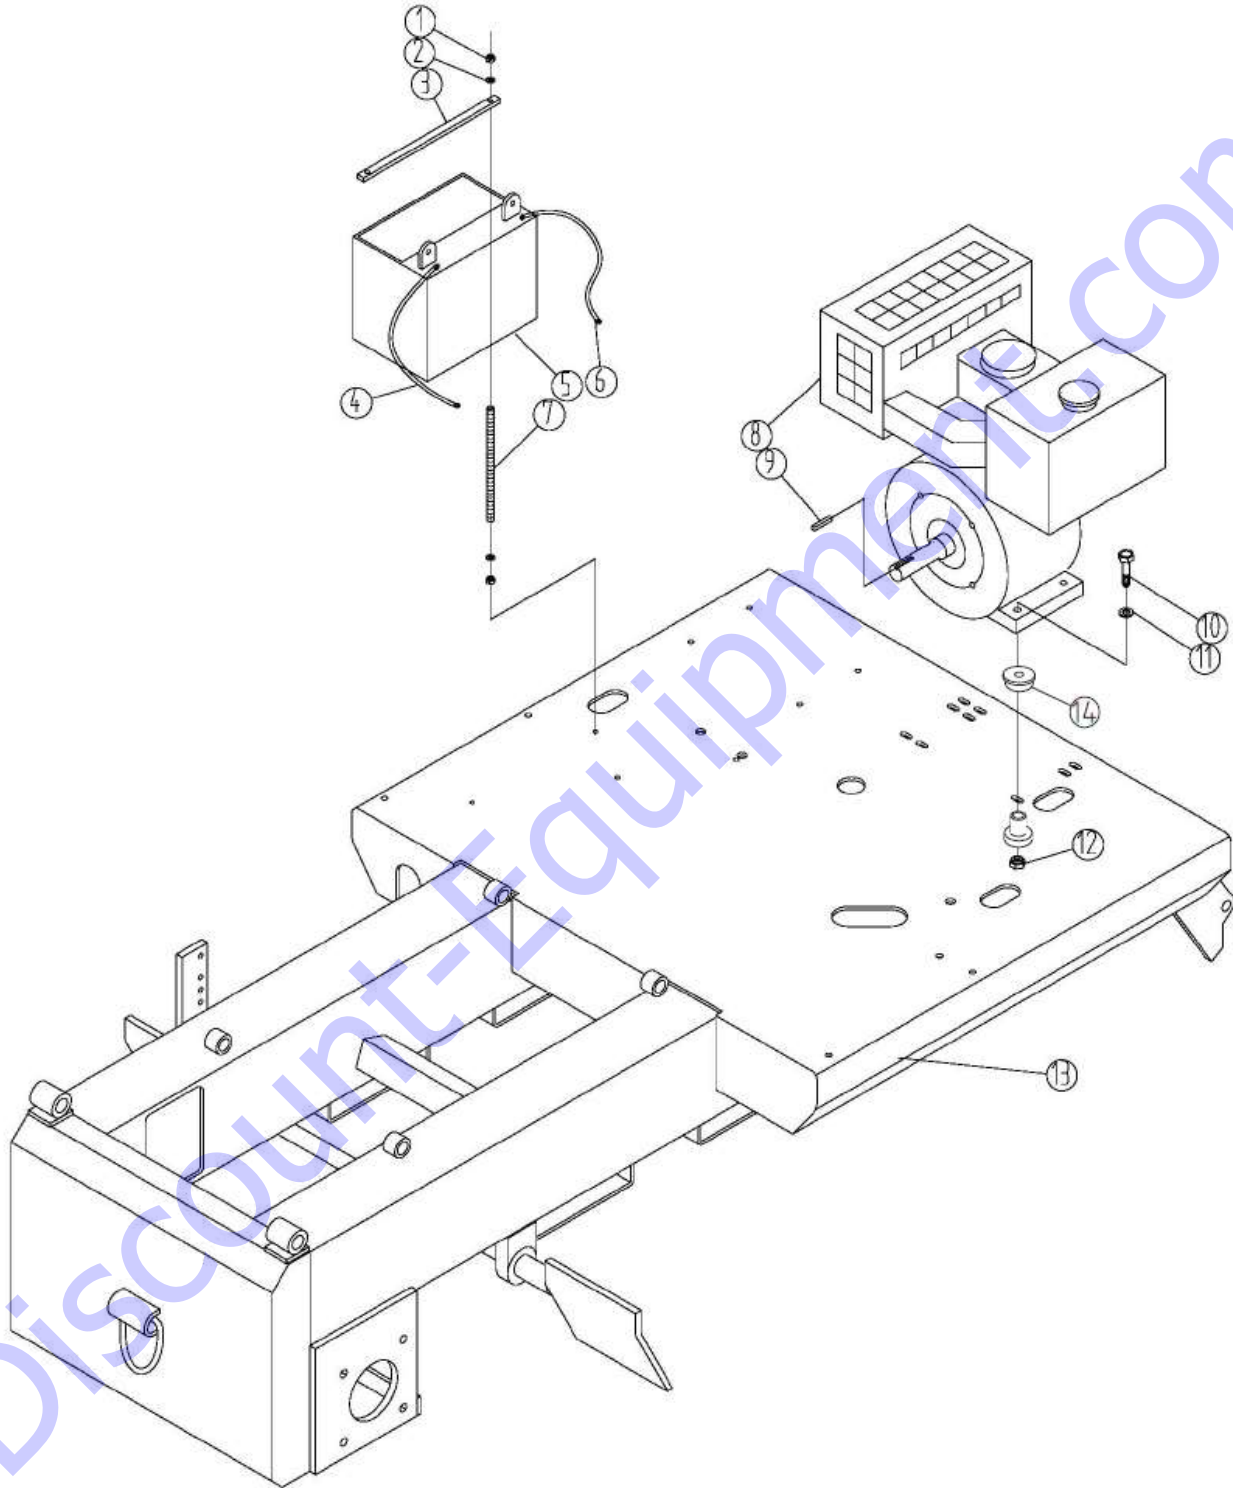

TABLE OF CONTENTS

PARTS LIST	3
PARTS LIST	18

Discount-Equipment.com

PARTS LIST

DiscountEquipment.com

PARTS LIST

Item #	Part #	Description	QTY	Remarks
*1	50622	LOCKNUT - M6	4	
*2	14447	FLAT WASHER, M6	4	
*3	60003	HOLD DOWN BAR	1	
*4	60004	POSITIVE WIRE	1	
*5	60005	BATTERY	1	
*6	60006	NEGATIVE WIRE	1	
*7	60007	THREADED ROD	2	
8	21356	HONDA GX390 - ELECTRIC START	1	
	21335	HONDA GX390 - RECOIL START	1	
	21390	B&S VANGUARD 18HP - ELECTRIC START	1	
9	60009	KEY, 1/4" SQ X 1 3/4" LG	1	
10	13888	(DB17) HHCS 3/8"-16 X 3" LG	4	
	10103	(DB21) HHCS 5/16"-18 x 3" LG	4	
11	10905	(DB17) FLAT WASHER 3/8"	6	
	11586	(DB21) FLAT WASHER 5/16"	4	
12	10317	(DB17) LOCKNUT 3/8"-16	4	
	10108	(DB21) LOCKNUT 5/16"-18	4	
13	60013	CHASSIS ASSEMBLY	1	
14	10187	ISOLATION MOUNT	4	
15	60015	FITTING, 5/8" MJIC-MORB	5	
17	60017	PUMP HOUSING	1	
18	60259	HOSE, TANK TO PUMP	1	BEFORE SERIAL# 709000
	60277	SUCTION HOSE, TANK TO PUMP	1	AFTER SERIAL# 709000
21	60021	FITTING, 3/8" MJIC-MORB	2	
23	60023	HOSE, PUMP TO TANK (BEFORE SERIAL	1	
24	10317	LOCKNUT 3/8"-16	1	
25	760515	HYDRAULIC PUMP	1	
26	60015	FITTING, 5/8" MJIC-MORB	1	BEFORE SERIAL# 709000
	60321	FITTING, -12 MJIC X -10 MORB (USE WITH 60277)	1	AFTER SERIAL # 709000
28	10905	FLAT WASHER 3/8"	4	
29	10506	HHCS 3/8"-16 X 2 1/2" LG	4	
30	31135	SHCS M6-1.0 X 16MM LG	4	
31	14448	LOCK WASHER M6	4	
32	60032	FAN	1	
33	10056	SET SCREW M8-1.25 X 25MM LG	4	
34	60034	SHAFT COUPLING A	1	