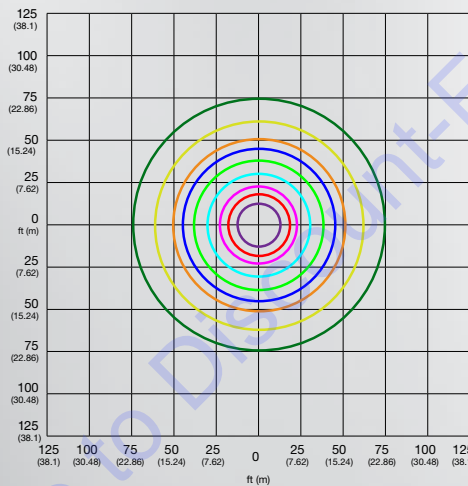

INNOVATIVE AND DURABLE DESIGN stands up to the rigors of the rental yard and job site

45 °

0 °

DIFFUSE LEDS PROVIDE EVEN, 360-DEGREE GLARE-FREE LIGHTING

DIFFUSE LED COVERAGE
0-degree (straight down)

Area covered: 17,362 ft² (1,613 m²)
at minimum of 0.5 foot candles (ft-c)