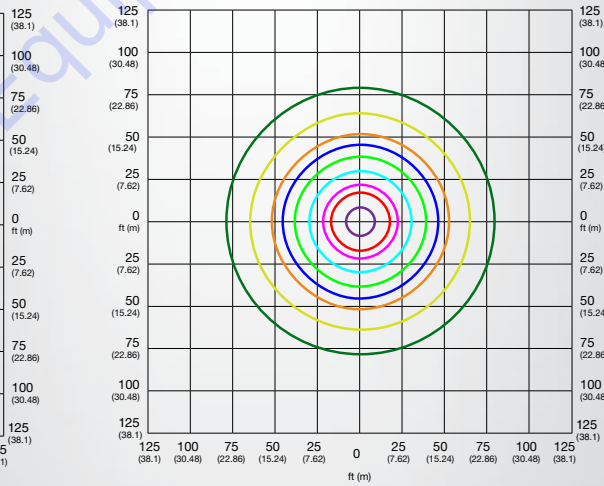

INNOVATIVE AND DURABLE DESIGN stands up to the rigors of the rental yard and job site

45 °

0 °

DIFFUSE LEDS PROVIDE EVEN, 360-DEGREE GLARE-FREE LIGHTING

DIFFUSE LED COVERAGE
0-degree (straight down)

Area covered: 17,362 ft² (1,613 m²)
at minimum of 0.5 foot candles (ft-c)

DIFFUSE LED COVERAGE
45-degree angle

Area covered: 20,106 ft² (1,868 m²)
at minimum of 0.5 foot candles (ft-c)

GENERAC MOBILE DIFFUSE LEDS OFFER VERSATILE LIGHTING.

ADJUST TO 45-DEGREE ANGLE TO MAXIMIZE LIGHT COVERAGE.