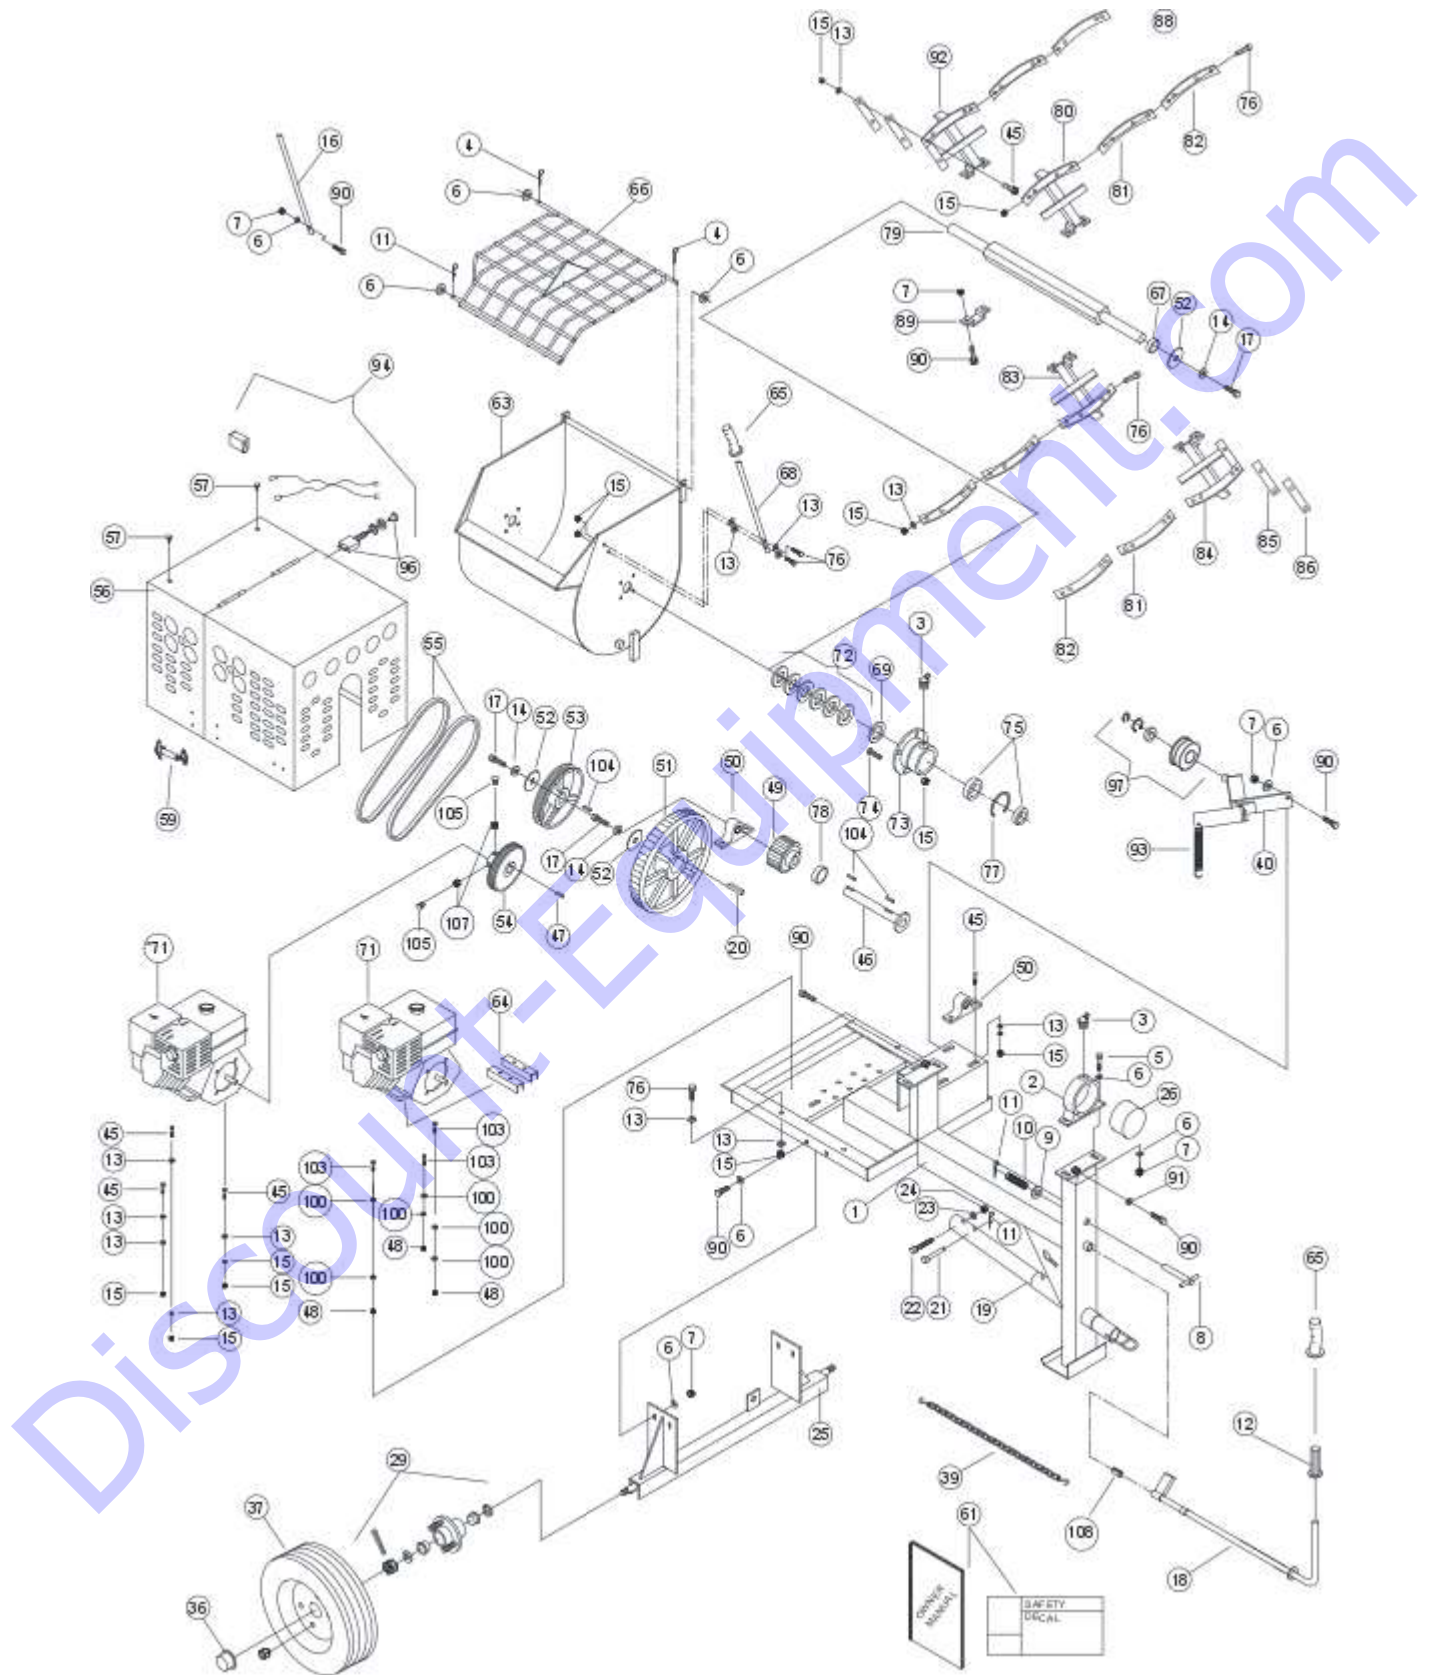

Item #	Part No.	Description	QTY		
			MM6	MM8	MM9
1	T200	Frame (Serial 4946 and higher)	1		
	T300	Frame		1	
	T400	Frame			1
2	T101	Pillow Block	2	2	2
3	T102	Grease Fitting, 45 deg.	4	4	4
4	T111	Cotter Pin, 3/16 x 2"	2	2	2
5	T104	Hex Head Cap Screw, 1/2"-13 x 2-1/2" LG	4	4	4
6	T105	Washer, Flat, 1/2"	20	20	20
7	T106	Locknut, 1/2"	17	17	17
8	T107	Pin, Lock	1	1	1
9	T108	Washer, Flat, 3/4"	1	1	1
10	T109	Spring	1	1	1
11	T110	Pin, Hair	3	3	3
12	T414	Handle Grip, Small	1	1	1
13	T112	Washer, Flat, 3/8"	64	68	68
14	T113	Washer, Lock, 3/8"	3	3	3
15	T114	Lock Nut, 3/8"	42	44	44
16	T115	Handle, Grid	1	1	1
17	T116	Hex Head Screw, 3/8"NF x 1" LG	3	3	3
18	T117	Control Handle, MM6, MM8	1	1	
	T415	Control Handle, MM9			1
19	T118	Pintle Hitch	1	1	1
	T119	2" Ball Hitch (Optional)	1	1	1
20	T120	Key, 3/8" x 2"	1	1	1
21	T121	Pin, Locking	1	1	1
22	T122	Hex Head Screw, 3/4"NF x 3-1/2" LG	1	1	1
23	T123	Lockwasher, 3/4"	1	1	1
24	T124	Nut, Hex 3/4" NF	1	1	1
25	T125	Axle	1	1	1
	T225-1	Axle Assembly (Includes T129)	1	1	1
26	T126	Dust Cover, Paddle Shaft (Not all models)	1	1	1
29	T129	Hub Assembly, 4 bolts (Includes T136)	2	2	2
36	T136	Dust Cover	2	2	2
37	T137	Wheel and Tire Assembly	2	2	2
39	T501	Chain	1	1	1
40	T140	Idler Arm	1	1	1
45	T145	Hex Head Screw, 3/8 x 2	10	10	10
46	T146	Transmission Shaft, 1" x 7-1/4"	1	1	1
47	T147	Key, 1/4 (For 8HP and 13HP Engines)	1	1	1