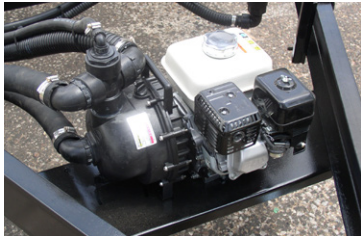

1,250 gal. tandem axle, tag DOT trailer with heavy duty blue tank

Standard DOT Trailer Features

- Electric Brakes (300 gal. +)
- Breakaway Brake Kit (300 gal. +)
- Diamond Tread Fenders
- Highway Tires & Deluxe Wheels
- DOT Approved Light Kit
- Adjustable Ball Hitch

Wylie DOT trailers can be equipped with poly or cast iron Banjo transfer pumps that are powered by Honda or Briggs & Stratton engines. The platform handles bulk chemical totes or any pallet sized load.

500 gal. single axle, tag DOT trailer

Single axle models are great for commercial operators.

www.discount-equipment.com

Customize Your Wylie DOT Trailer With A Variety Of Options!

Transfer Pumps

180° Swivel Hose Reels & Guns

Walking Boom

20' Flat Fold Boom

Fire Hose

Diaphragm Pumps

Boomless Nozzles

Dust Abatement Spray Bar

Model	Gal. Cap.	# Axles	Brakes	Lights	Gooseneck Hitch	Tag Hitch	Platform	GVWR	L x W
D202010G-P	2,010	2	✓	✓	✓		✓	24,000	324" x 102"
D202010T-P	2,010	2	✓	✓		✓	✓	21,000	270" x 102"
D211600G-P	1,600	3	✓	✓	✓		✓	22,000	306" x 101"
D211600T-P	1,600	3	✓	✓		✓	✓	21,000	290" x 101"
D141250G-P	1,250	2	✓	✓	✓		✓	17,500	306" x 104"
D141250T-P	1,250	2	✓	✓		✓	✓	16,400	244" x 104"
D141250T	1,250	2	✓	✓		✓		16,400	196" x 104"
D141025G-P	1,025	2	✓	✓	✓		✓	14,600	319" x 79"
D141025T-P	1,025	2	✓	✓		✓	✓	14,000	246" x 79"
D141025T	1,025	2	✓	✓		✓		14,000	196" x 80"
D07500T	500	2	✓	✓		✓		8,400	165" x 104"
D07500T-S	500	2	✓ surge	✓		✓		8,400	168" x 104"
D07300T	300	2	✓	✓		✓		8,400	165" x 104"
D05500T	500	1	✓	✓		✓		5,975	136" x 79"
D03300T	300	1	✓	✓		✓		4,100	131" x 73"
D03200T	200	1	✓	✓		✓		2,950	105" x 73"
D02100T	100	1	✓	✓		✓		2,350	109" x 61"