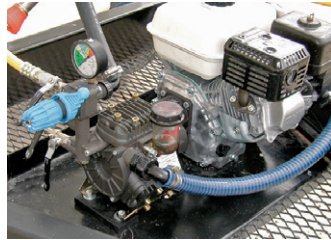

Diaphragm Pumps