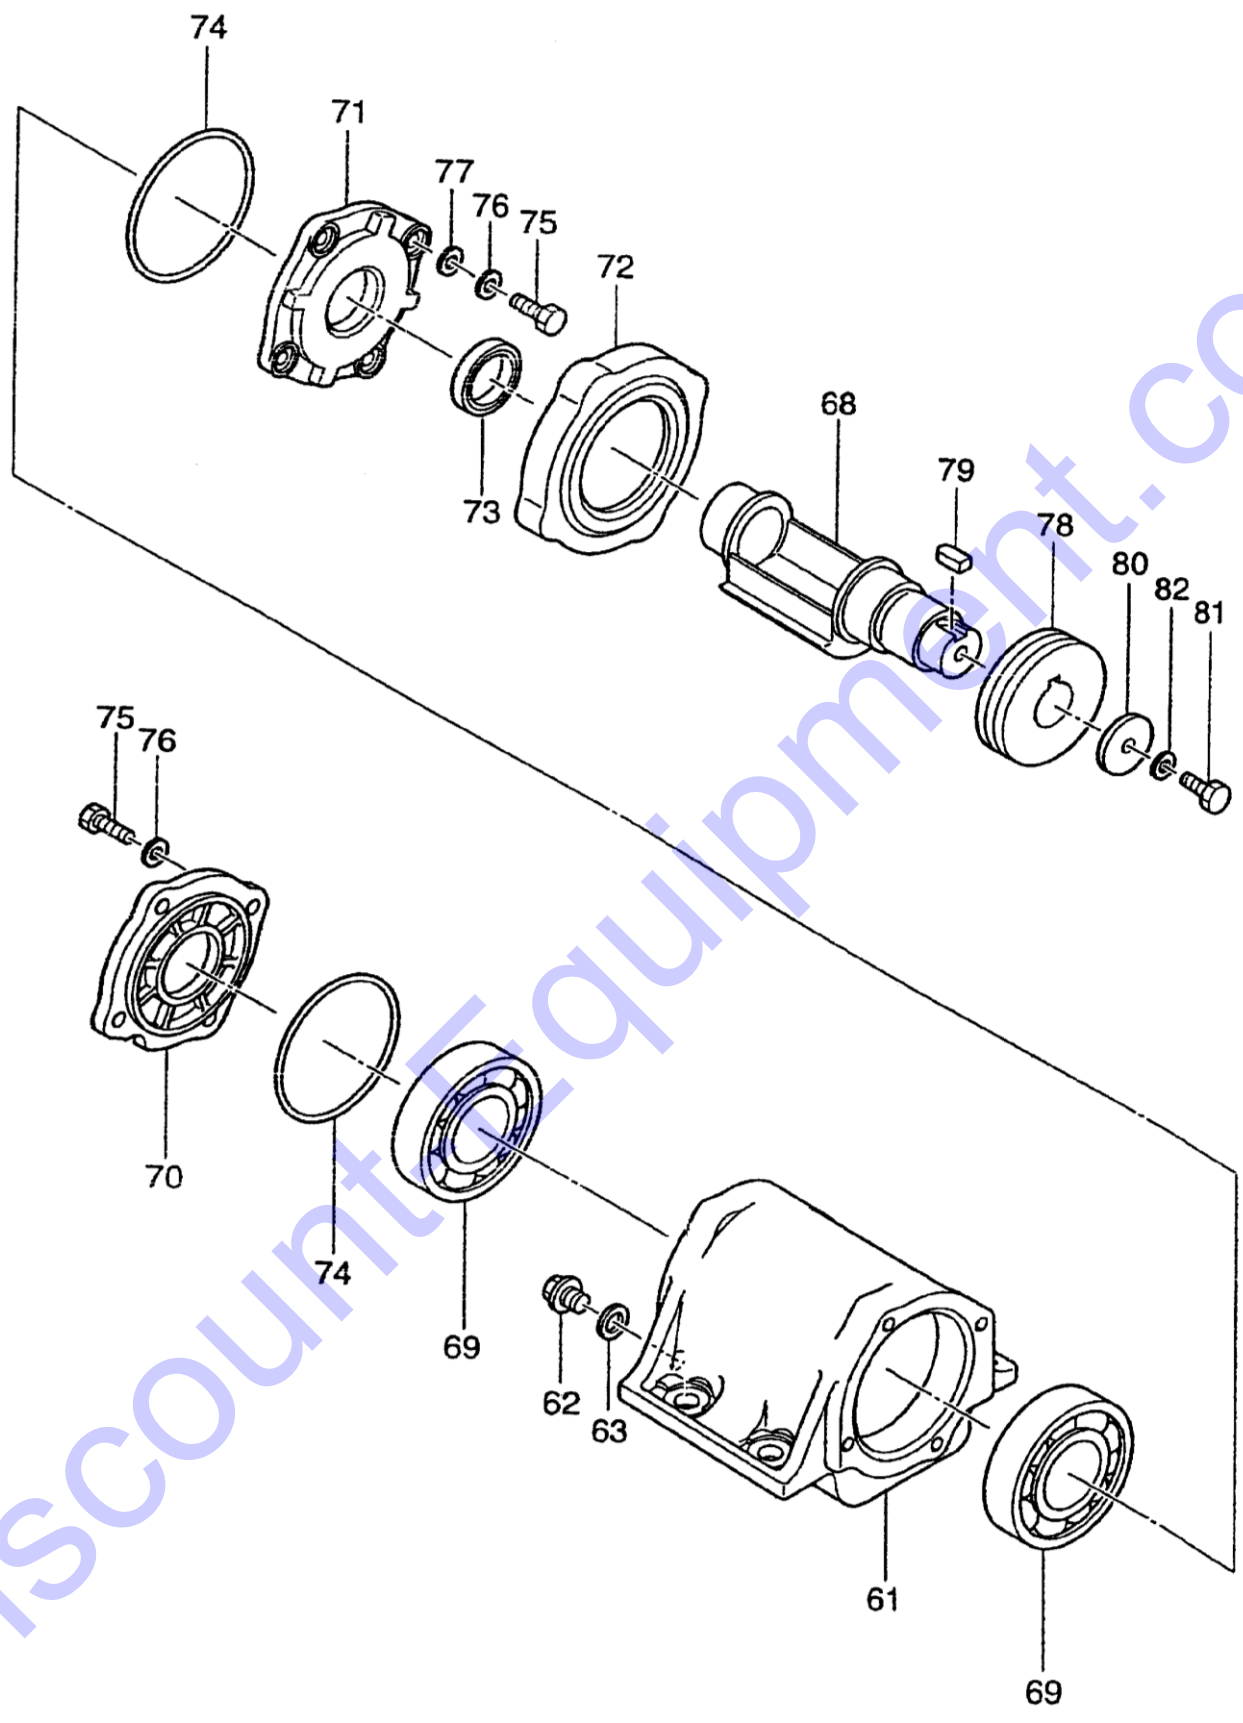

DiscountEquipment.com

ITEM	M.I.D. #	PART #	DESCRIPTION ENGLISH	MVP95
61	154009		VIBRATING CASE	1
62	154002		PLUG SCREW	1
63	154001		PACKING PIECE	1
68	154007		ECCENTRIC ROTATOR	1
69	27011		BEARING 6211 - GB276	2
70	154008		CASE COVER (R)	1
71	154006		CASE COVER (L)	1
72	154005		PROTECTIVE COVER	1
73	98035		OIL SEAL 35 X 8 - GB9877	1
74	34100		O-RING 100 - GB3452.1	2
75	057008-25		BOLT M8 X 25 - GB5783	8
76	93008		SPRING WASHER 8 - GB93	8
77	95008		WASHER 8 - GB95	8
78	154004		PULLEY	1
79	10008		KEY C8 - GB1096	1
80	154003		PULLEY WASHER	1
81	057010-25		BOLT M10 X 25-GB5783	1
82	93010		SPRING WASHER10-GB93	1