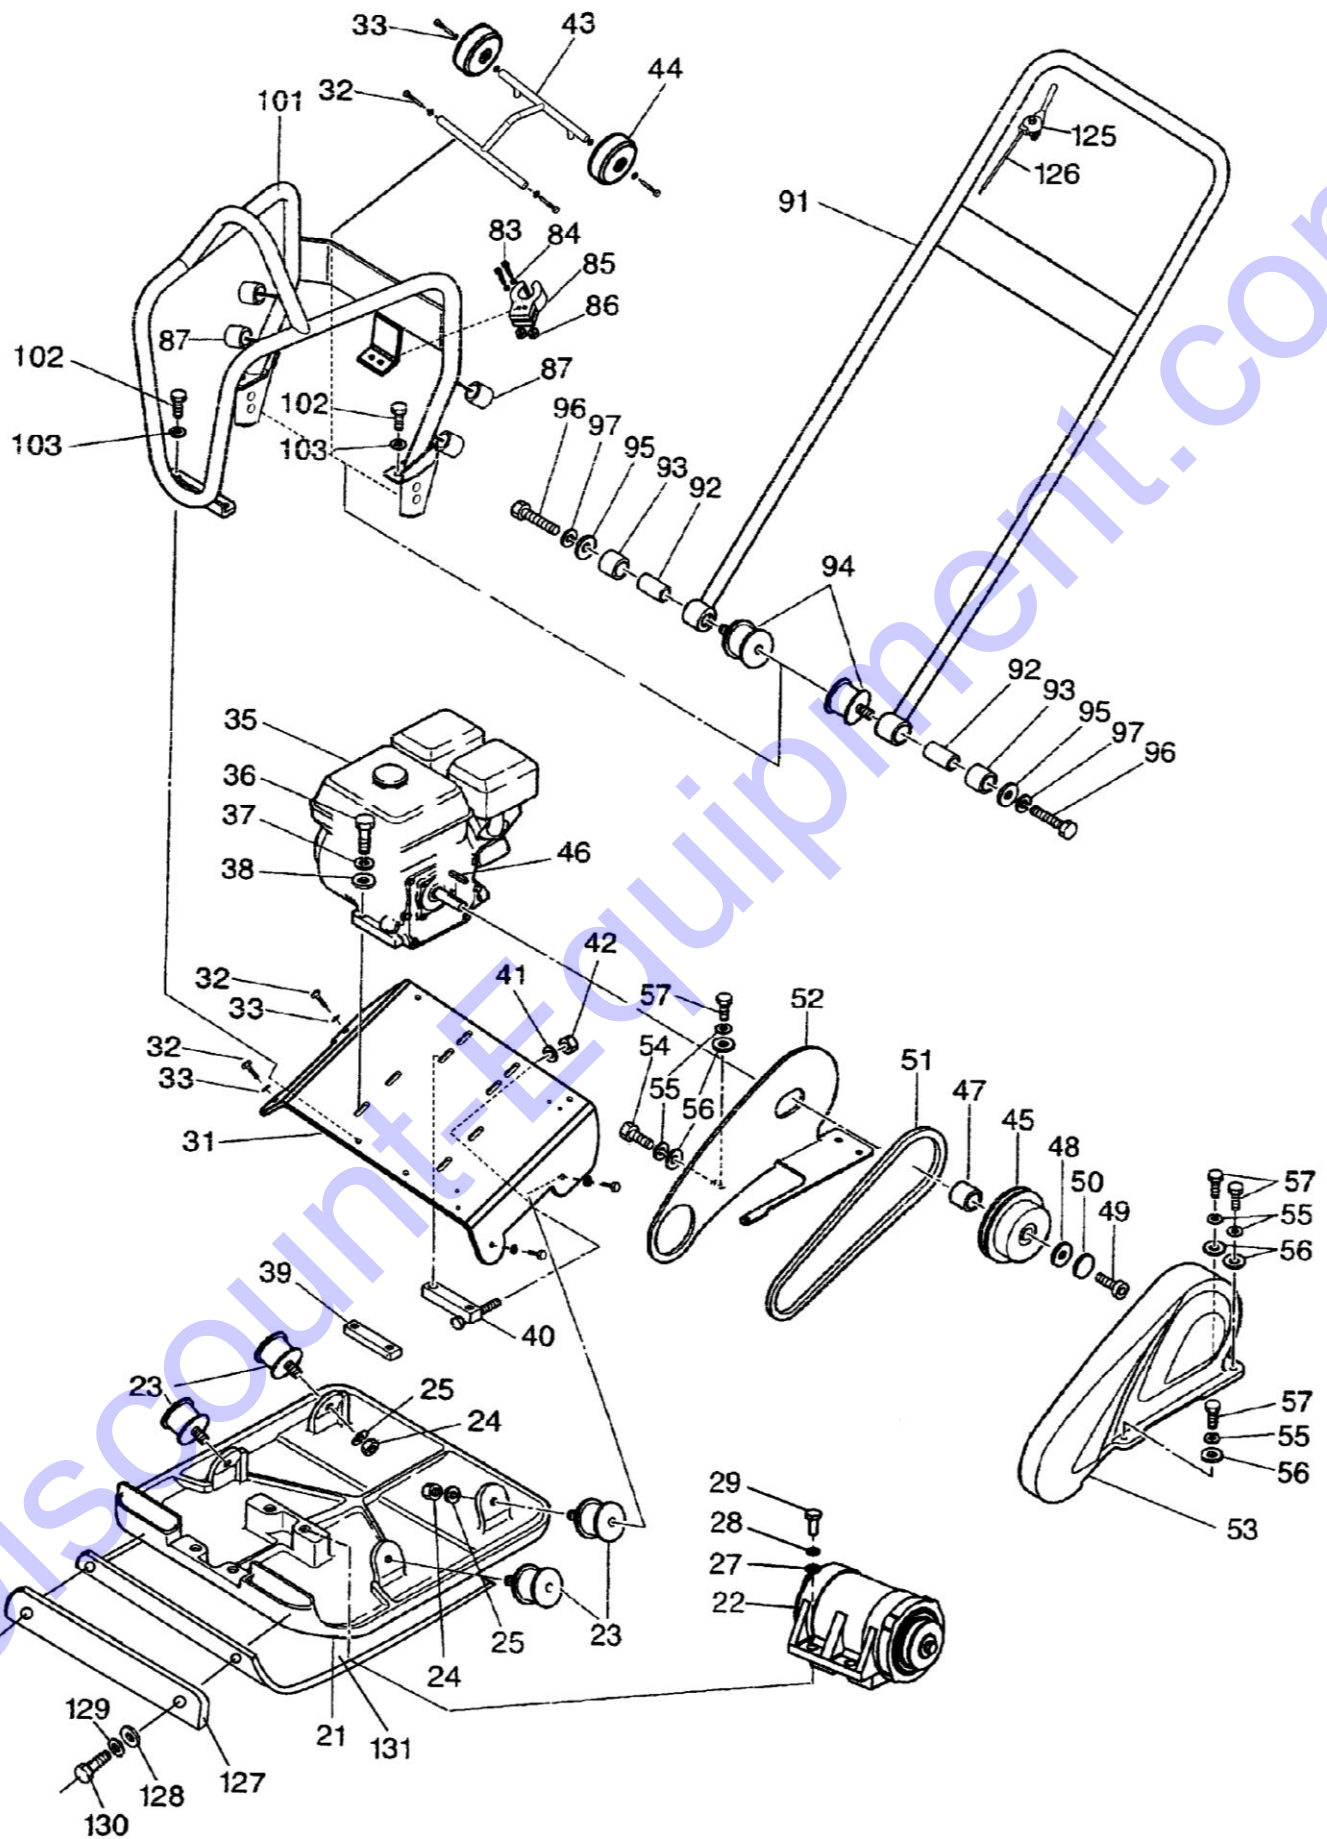

ITEM	M.I.D. #	PART #	DESCRIPTION ENGLISH	MVP95
21	153001		BASE PLATE MVP95	1
22	154000		VIBRATOR ASSY.	1
23	153002		SHOCK ABSORBER	4
24	17010		NUT M10 - GB170	4
25	93010		SPRING WASHER 10 - GB93	4
26	95010		WASHER	4
27	95016		WASHER 16 - GB93	4
28	93016		SPRING WASHER 16 - GB93	4
29	57016		BOLT M16 X 40 - GB5783 - 86	4
31	153003		ENGINE MOUNTING PLATE	1
32	057010-30		BOLT M10 X 30 - GB5783	4
33	93010		SPRING WASHER 10 - GB93	4
35	151000-4	202002M	HONDA ENGINE GX160	1
36	057008-50		BOLT M8 X 50 - GB5783	4
37	93008		SPRING WASHER 8 - GB93	4
38	95008		WASHER 8 - GB95	4
39	153007		ENGINE NUT (I)	1
40	153006		ENGINE NUT (II)	1
41	95006		WASHER 8 - GB95	1
42	88006		◆ LOCK NUT M8 - GB889	1
43	155001		WHEEL SHAFT (OPTIONAL)	1
44	155002		WHEEL (OPTIONAL)	2
45	152000		CLUTCH PULLEY ASSY	1
46	10005		KEY C5 X 35	1
47	152005		CLUTCH WASHER	1
48	93008		SPRING WASHER 8 - GB93	1
49	057008-25		BOLT M8 X 25 - GB5783	1
50	93008		SPRING WASHER 8 - GB93	1
51	011544-2		V-BELT FOR PETROL ENGINE	1
52	153004		INSIDE BELT COVER	1
53	153005-2		BELT COVER FOR PETROL ENGINE	1
54	057008-20		BOLT M8 X 20 - GB5783	1
55	93008		SPRING WASHER 8 - GB93	5
56	95008		WASHER 8 - GB95	5
57	057008-25		BOLT M8 X 25 - GB5783	4
83	57006		BOLT M6 X 30 (OPTIONAL)	2
84	95006		WASHER 6 (OPTIONAL)	2
85	105001		RUBBER CLIP (OPTIONAL)	1
86	61006		NUT M6 (OPTIONAL)	2
87	155003		RUBBER COLLAR	4
91	156004		HANDLE	1
92	156003		COLLAR	2
93	156002		RUBBER	2
94	156005		RUBBER MOUNT	2
95	96012		WASHER 12 - GB96	2

96	57012		BOLT M12 X 65 - GB5780	2
97	93012		SPRING WASHER 12 - GB93	2
101	155000		GUARD HOOK	1
102	057010-25		BOLT M10 X 25 - GB5783	4
103	93010		SPRING WASHER 10 - GB93	4
125	A2004001		THROTTLE CONTROL LEVER (OPTIONAL)	1
126	156006-1		THROTTLE CONTROL WIRE (OPTIONAL)	1
127	2001002-2		FIX STRIP (OPTIONAL)	1
128	97017		WASHER 10-GB97 (OPTIONAL)	2
129	93010		SPRING WASHER 10-GB93 (OPTIONAL)	2
130	57810		BOLT M10X45-GB5783 (OPTIONAL)	2
131	2001001-2		RUBBER MAT (OPTIONAL)	1