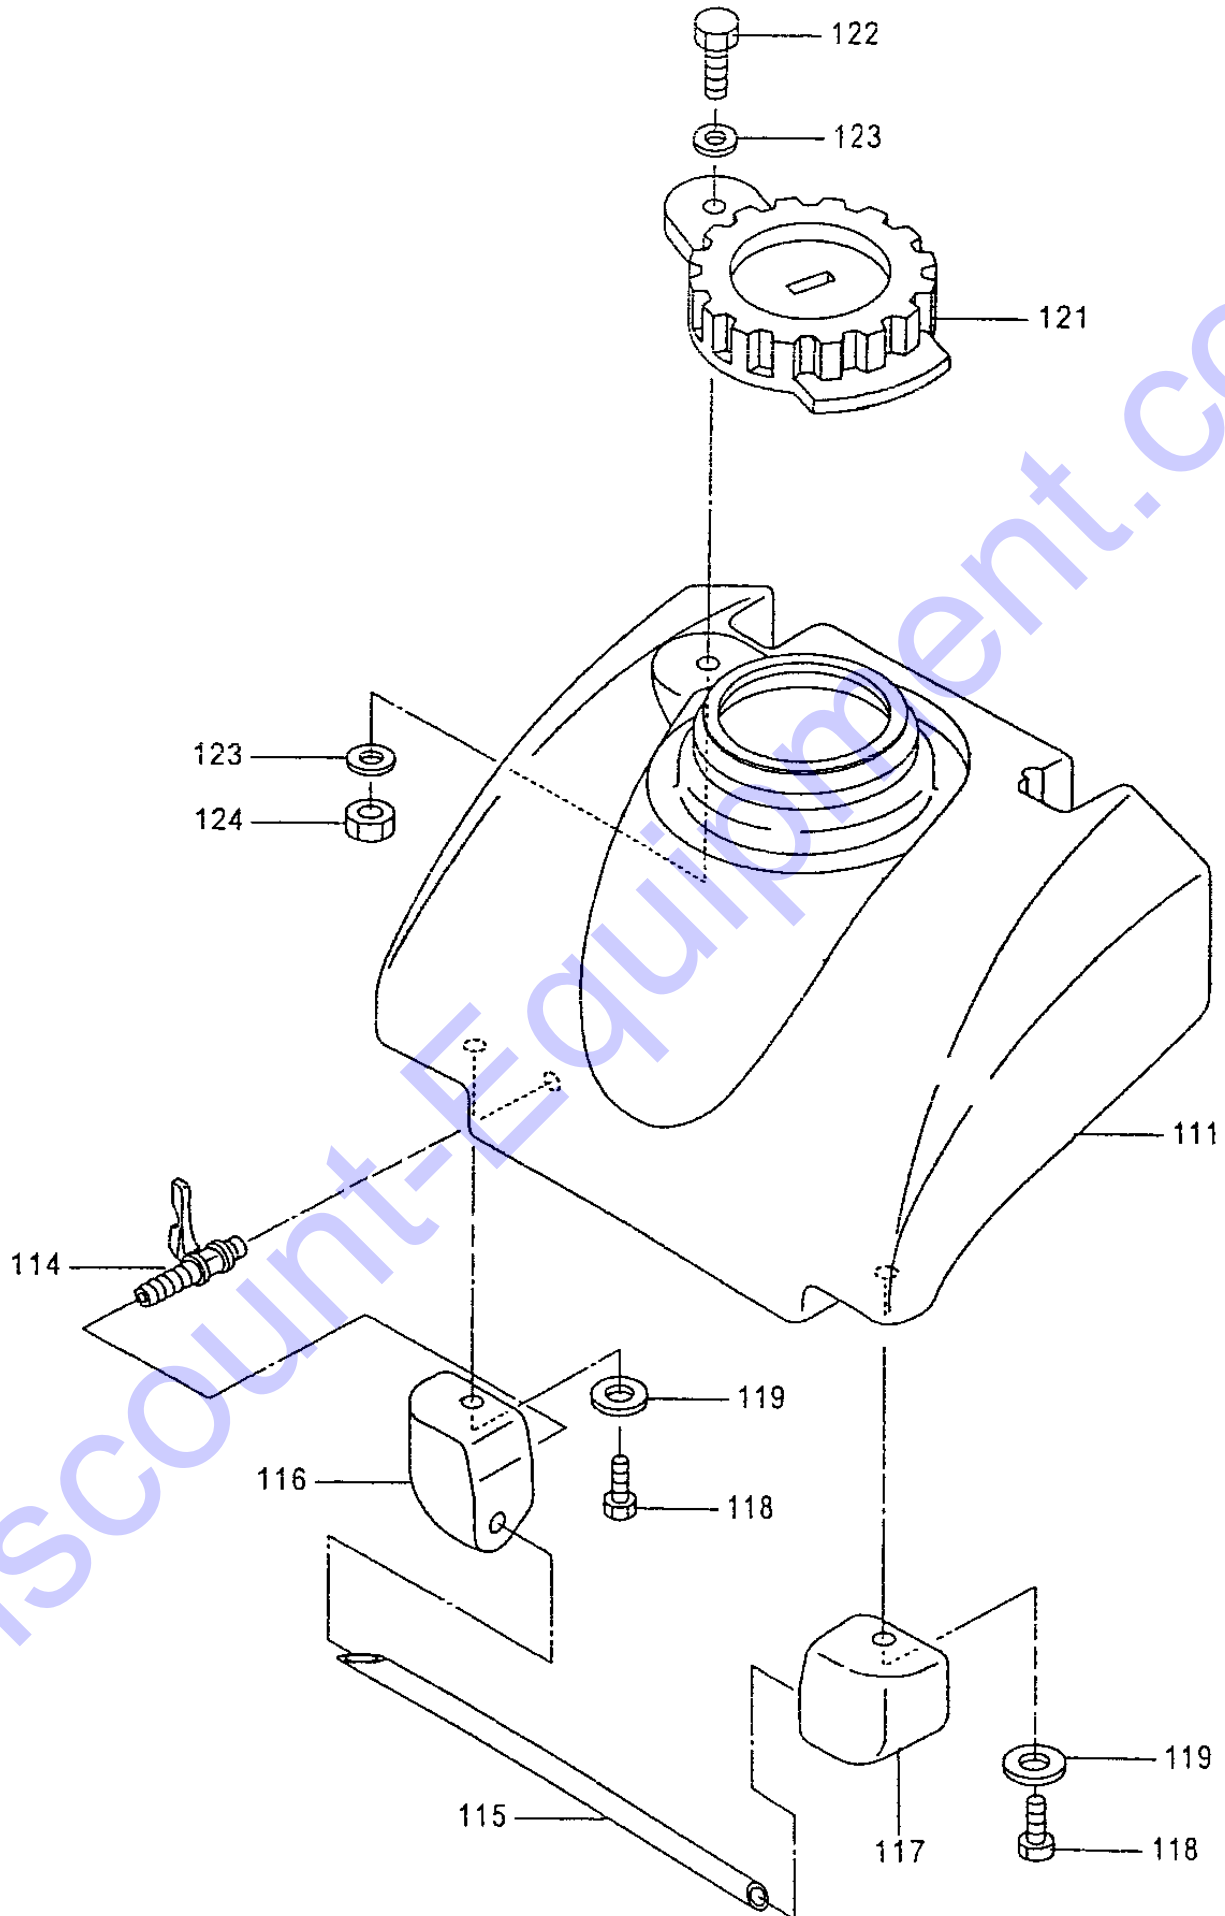

ITEM	M.I.D. #	PART #	DESCRIPTION ENGLISH	MVP95
111	157001		WATER TANK	1
114	157007		COCK	1
115	157004		SPRINKLING PIPE	1
116	157003		PIPE HOLDER (L)	1
117	157005		PIPE HOLDER (R)	1
118	057008-30		BOLT M8 X 30 - GB5783	2
119	95008		WASHER8-GB95	5
121	157002		CAP WATER TANK	1
122	057010-30		BOLT M10 X 30 - GB5783	1
123	95010		WASHER10 - GB95	2
124	17010		NYLON NUT M10 - GB170	1
132	157000		WATER TANK ASSY.	1