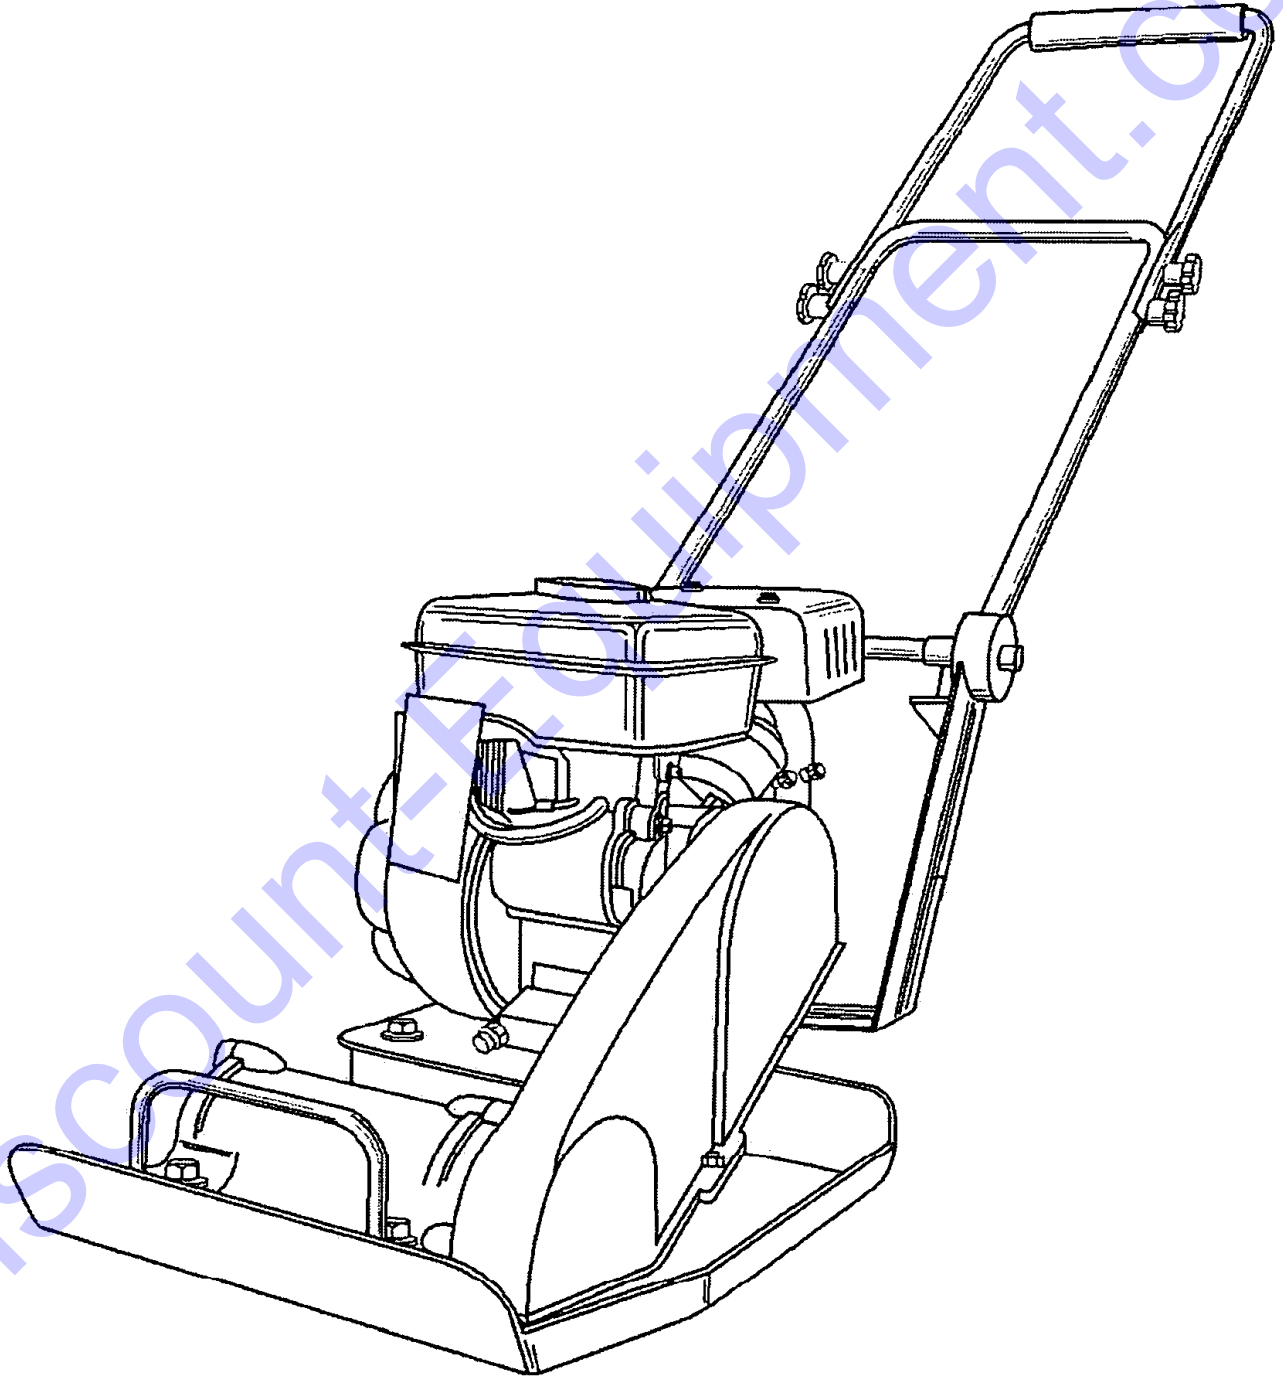

PLATE COMPACTORS

MVP95

www.discount-equipment.com

Discount Equipment

Discount-Equipment.com is your online resource for commercial and industrial quality parts and equipment sales.

Locations:

Florida (West Palm Beach): [561-964-4949](tel:561-964-4949)