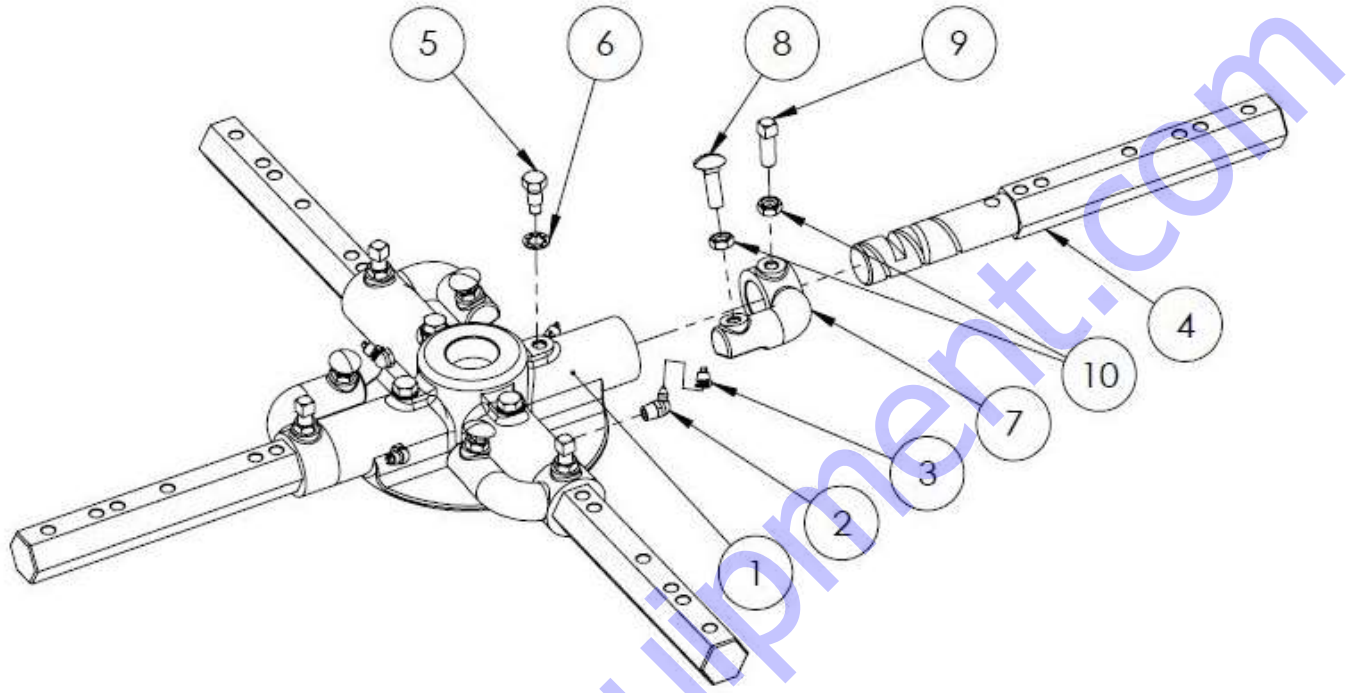

DiscountElement.com

**PARTS LIST 11 – RIDE-ON TROWELS**

**GEARBOX ASSEMBLY: 16020 AND 16021**  
16021 Shown

Figure 19: Gearbox Assembly

**GEARBOX ASSEMBLY: BRT78 – PARTS LIST 11**

Item #	Left Side 16021	Right Side 16020	Description	QTY	Remarks
1	16022	16024	GEARBOX - TOP	1	
2	16023	16025	GEARBOX - BOTTOM	1	
3	16026		MAIN SHAFT	1	
4	13911		WORMSHAFT BEARING	1	
5	13509		TAPER ROLLER BEARING	1	
6	13912		OIL SEAL	1	
7	13913		INTERNAL RETAINING CLIP	1	
8	13967		MAIN SEAL - GEARBOX	1	
9	10911		PLUG 3/8 NPT	1	
10	13910		MAINSHAFT BEARING - BOTTOM	1	
11	13909		MAINSHAFT BEARING - TOP	1	
12	11621		LOCKWASHER 10MM	11	
13	13350		HHCS, M10-1.5 X 60MM LG, ZP	1	
14	13349		HHCS, M10-1.5 X 70MM LG, ZP	10	
15	10909		RELIEF VALVE	1	
16	13919		3/8" SQ, KEY 1.25" LG	1	
17	16028	16030	WORM SCREW	1	
18	16027	16029	WORM WHEEL	1	
19	16144		LEVEL INDICATOR	1	
20	16143		3/4" NPT PLUG	1	

**PARTS LIST 12 – RIDE-ON TROWELS**

**SPIDER PLATE ASSEMBLY: 16017**

Figure 20: Complete Spider Plate

**SPIDER PLATE ASSEMBLY (GREASE): 16017 – PARTS LIST 12**

Item #	Left Side, CW 16016	Right Side, CCW 16017	Description	QTY	Remarks
1	14159	14160	4 SPOKE SPIDER PLATE	1	
2		10801	GREASE FITTING, 65 DEG, 1/8 NPT	4	
3		10822	CAP GREASE, NIPPLE, 1/8 ALEMITE	4	
4		16015	TITAN SPIDER ARM	4	
5		10806	3/8-UNC DOG POINT BOLT	4	
6		10805	LOCKWASHER, INT. STAR 3/8 STEEL	4	
7	14162	14163	LIFT LEVER	4	
8		10807	CARRIAGE BOLT, 3/8-16 X 1-1/4"LG	4	
9		10809	SHSS, 3/8-16 X 1" LG. STEEL	4	
10		10808	HEX JAM NUT 3/8-16 UNC	8	

**PARTS LIST 13 – RIDE-ON TROWELS**

**PRESSURE PLATE ASSEMBLY: 20626**

Figure 21: Pressure Plate Assembly

**PRESSURE PLATE ASSEMBLY: 20626 – PARTS LIST 13**

Item #	Part #	Description	QTY	Remarks
1	10659	LARGE PRESSURE PLATE	1	
2	10663	LARGE THRUST BEARING	1	
3	10667	LARGE PRESSURE PLATE CAP	1	