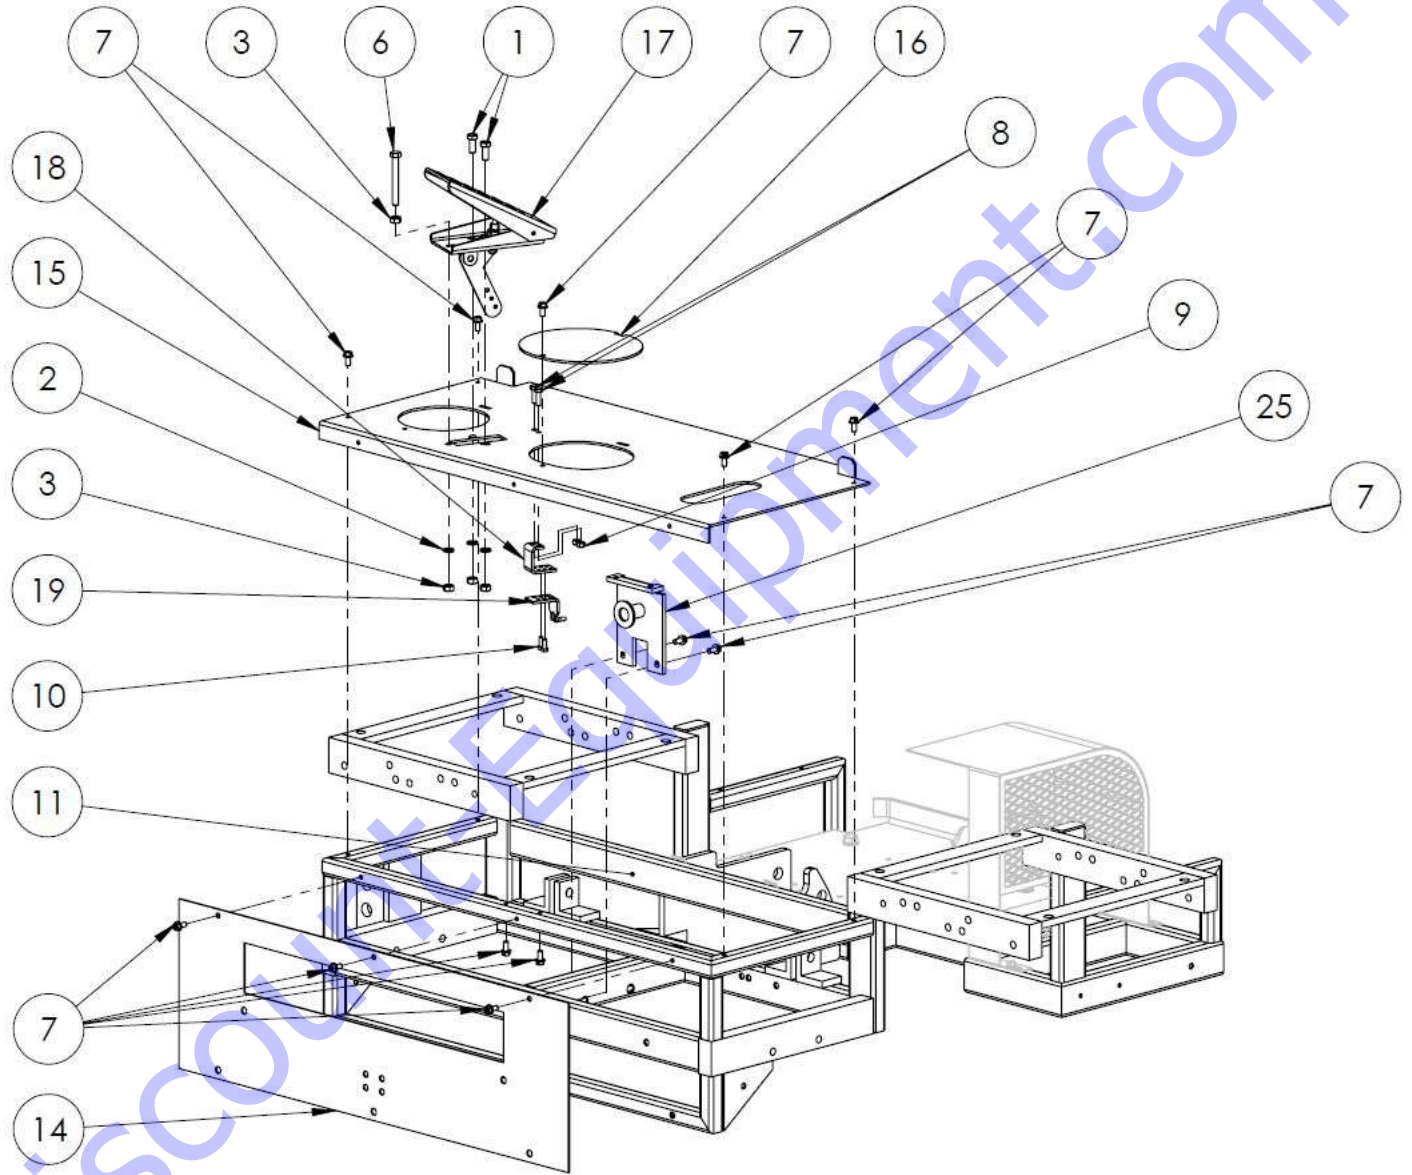

Discount-Equipment.com

**PARTS LIST 1 – RIDE-ON TROWELS**

**TITAN, FRAME COMMON: 16807**

Figure 1: Lower Frame Assembly

**TITAN, FRAME COMMON: 16807 – PARTS LIST 1**

Item #	Part #	Description	QTY	Remarks
1	10999	HHCS M8 X 20MM	2	
2	11614	LOCK WASHER, M8, ZP	3	
3	11615	NUT, HEX, M8-1.25, ZP	4	
6	11745	HHCS, M8-1.25 X 55MM LG, ZP	1	
7	14596	HWHS 1/4-20 X 1/2"LG THREAD CUTTING	12	
8	51058	HHCS, M6-1.0 X 20MM LG, ZP	2	
9	11865	LOCKNUT, M6-1 NYLOCK	2	
10	10711	HHMS M5-0.8 X 12MM LG, ZP	2	
11	16001	TITAN UNI-CHASSIS	1	
14	16055	TITAN FRONT PANEL	1	
15	16005	CHECKERED FLOOR PLATE	1	
16	16069	TITAN FLOOR COVER PLATE	1	
17	16048	THROTTLE PEDAL	1	
18	16068	THROTTLE HOLD	1	
19	13863	THROTTLE CLIP	1	
25	16135	TITAN TRANSPORTER FRONT PIN	1	S/N 711200 AND HIGHER