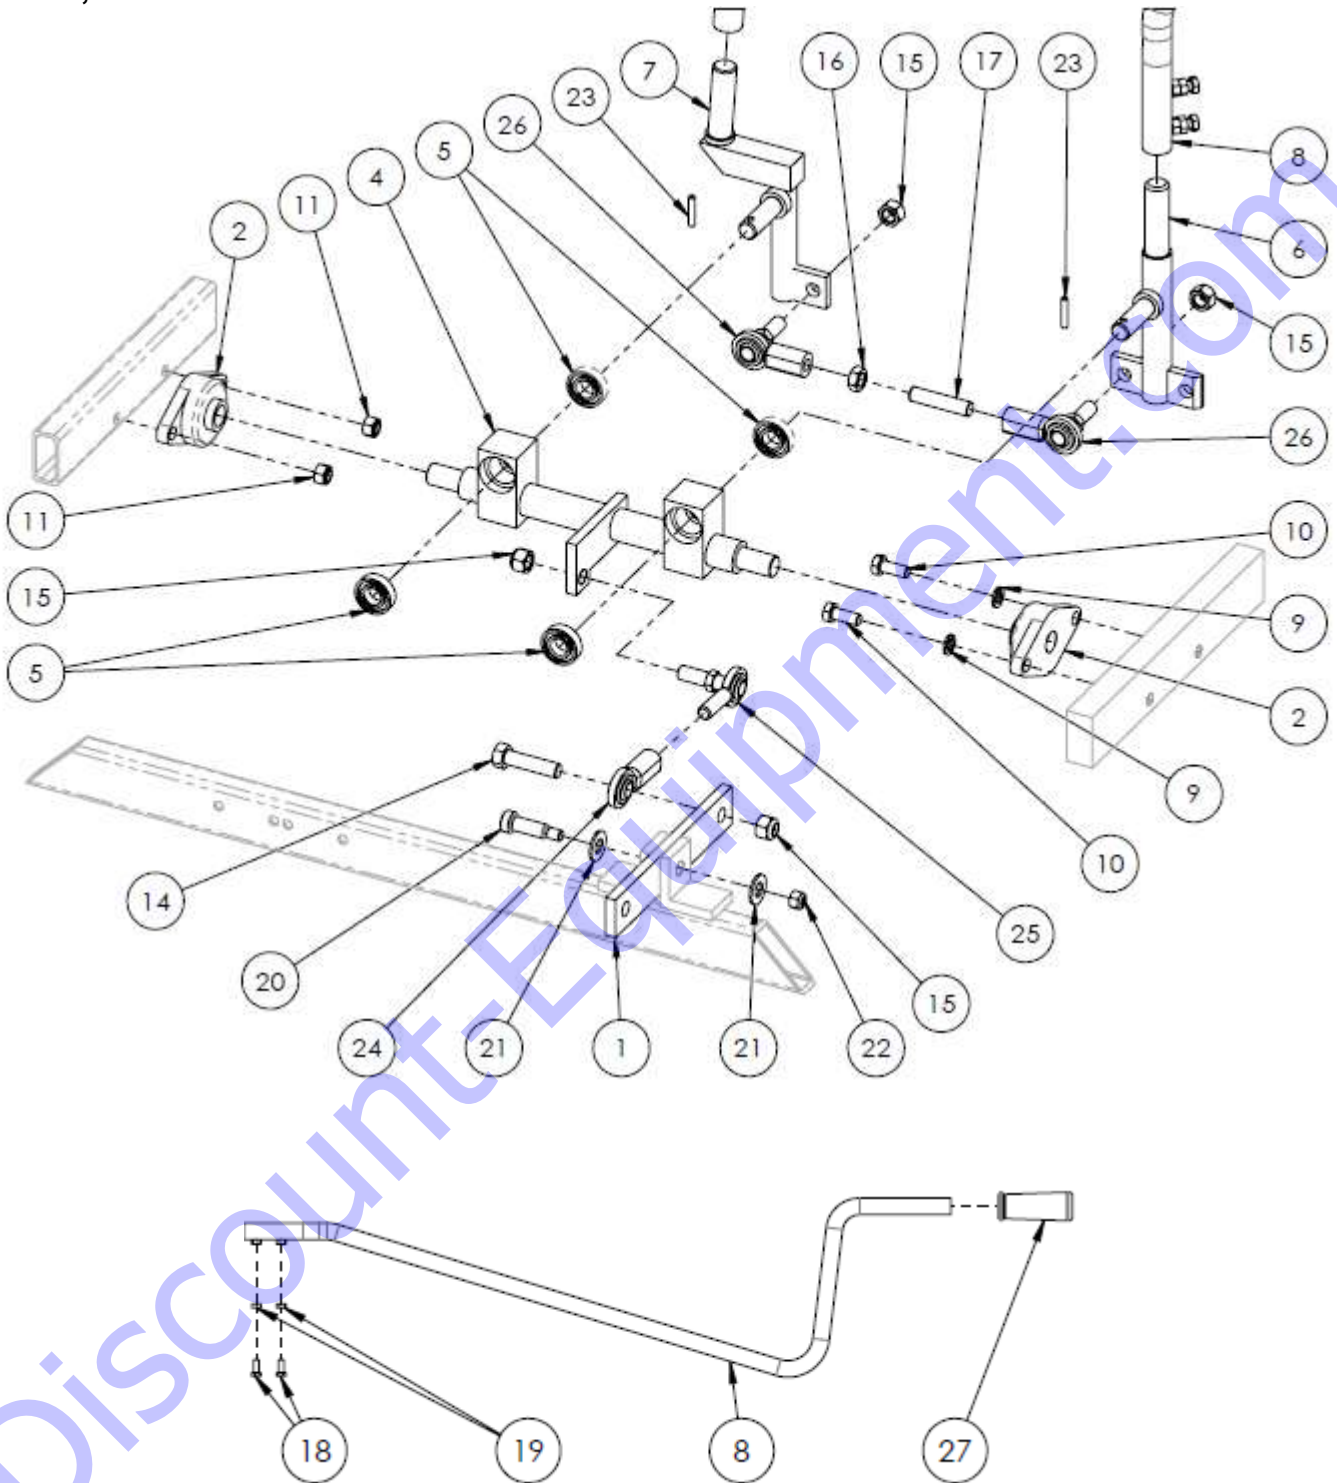

Discount-Equipment.com

**TITAN, COMMON STEERING: 16805 RIGHT HAND SIDE**

Figure 12: Right Hand Steering Assembly

**TITAN, COMMON STEERING: 16805 RIGHT HAND SIDE – PARTS LIST 6**

Item #	Part #	Description	QTY	Remarks
1	16006	PIVOT ARM	1	
2	13570	FLANGE BEARING	2	
4	16014	STEERING SHAFT, RH,	1	
5	13883	BEARING	4	
6	16010	OUTSIDE STEERING LINK-RH	1	
7	16011	INSIDE STEERING LINK-RH	1	
8	16049	TITAN HANDLE	2	
9	11621	LOCKWASHER, M10	2	
10	13348	HHCS, M10-1.5 X 25MM LG, ZP	2	
11	11802	LOCK NUT, M10-1.5, NYLOCK, ZP	2	
14	981260	HEX BOLT, 1/2-13 UNC X 2 LG	1	
15	12517	NYLOCK NUT, 1/2-20UNF	2	
16	12592	HEX JAM NUT 1/2-20UNF	1	
17	12969	THREADED ROD 1/2-20 X 2-1/4"LG	1	
18	10999	HHCS M8 X 20MM	8	
19	11615	NUT, HEX, M8-1.25, ZP	8	
20	12985	SHSB 1/2"SHLDR X 3/8-16 X 1-1/4"LG	1	
21	50026	1/2" FLATWASHER	2	
22	10317	3/8-16UNC LOCKNUT, NYLON	1	
23	10696	SPRING PIN, 5MM X 30	2	
24	12420	ROD END PIVOT ASS'Y - FEMALE	1	
25	13932	ROD END - MALE/MALE	1	
26	12412	ROD END PIVOT ASS'Y - FEMALE/MALE	2	
27	13065	HANDLE GRIP 1"	4	

**PARTS LIST 7 – RIDE-ON TROWELS**

**TITAN, 78 STEERING: 16809 LEFT HAND SIDE**

Figure 13: Left Hand Steering Assembly

**TITAN, 78 STEERING: 16809 LEFT HAND SIDE – PARTS LIST 7**

Item #	Part #	Description	QTY	Remarks
1	12517	NYLOCK NUT, 1/2-20UNF	2	
6	11621	LOCKWASHER, M10	6	
7	11622	HEX NUT, M10-1.5	6	
8	13348	HHCS, M10-1.5 X 25MM LG, ZP	2	
10	16037	CONTROL ARM, LH	1	
11	12412	ROD END PIVOT ASS'Y - FEMALE/MALE	1	
12	13932	ROD END - MALE/MALE	1	
18	16006	PIVOT ARM	1	
19	16021	LH GEARBOX ASSEMBLY	1	