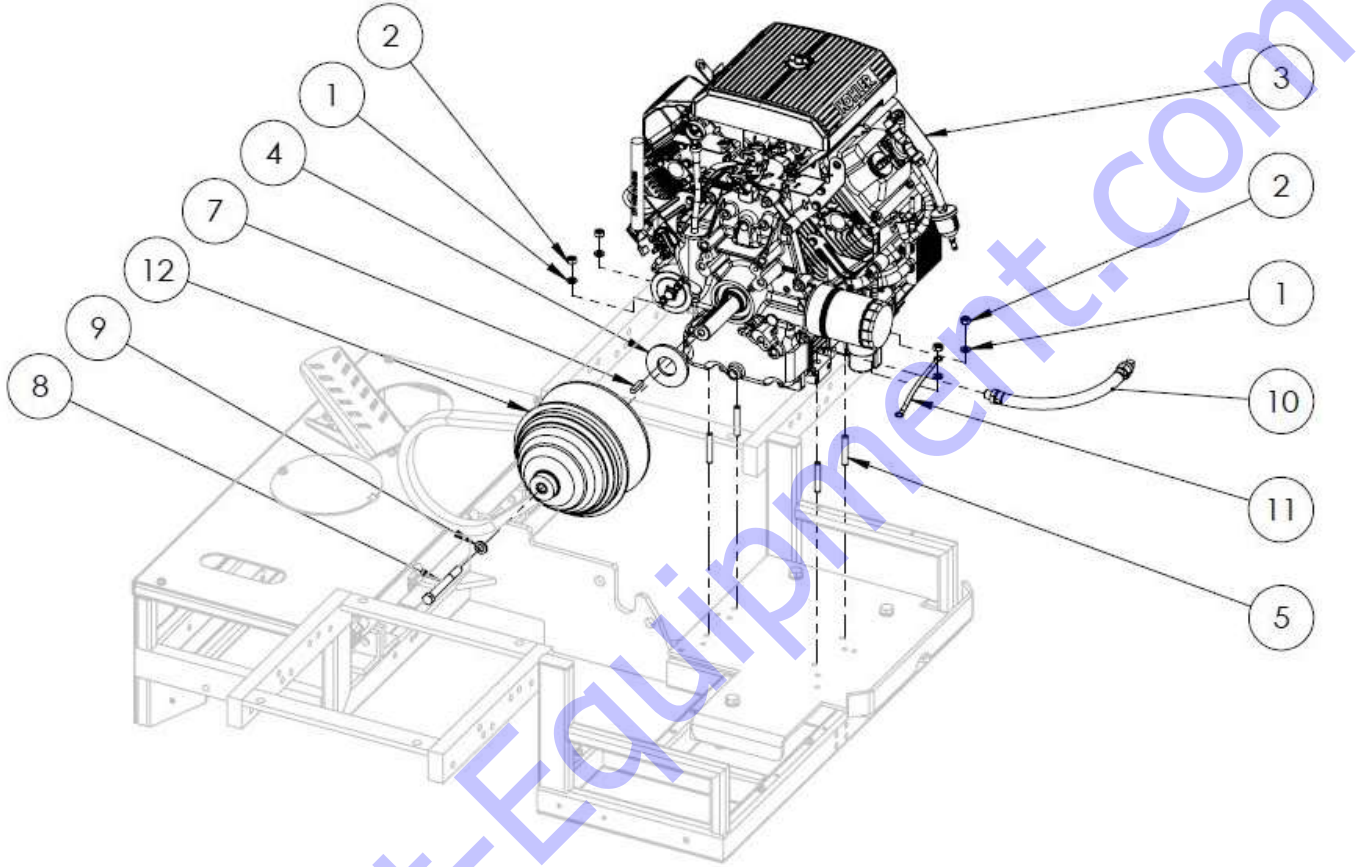

### POWERPLANT ASSEMBLY

Figure 10: Power Plant Assembly

**POWERPLANT ASSEMBLY – PARTS LIST 5**

Item #	Part #	Description	QTY	Remarks
1	11614	LOCK WASHER, M8, ZP	4	
2	11615	NUT, HEX, M8-1.25, ZP	4	
3	---	ENGINE	1	
4	12708	CLUTCH SPACER, 1-1/8"	1	
5	11867	STUD, M8-1.25 X 50MM	4	
6	---	WIRE HARNESS, TITAN	1	
7	10608	KEY, 1/4" SQUARE X 1-5/32" LG.	1	
8	13487	HHCS 7/16-20 X 3-1/2" LG	1	
9	13491	LOCKWASHER 7/16"DIA	1	
10	---	OIL DRAIN	1	
11	13098	GROUND STRAP	1	
12	14704	CVT DRIVE CLUTCH	1	