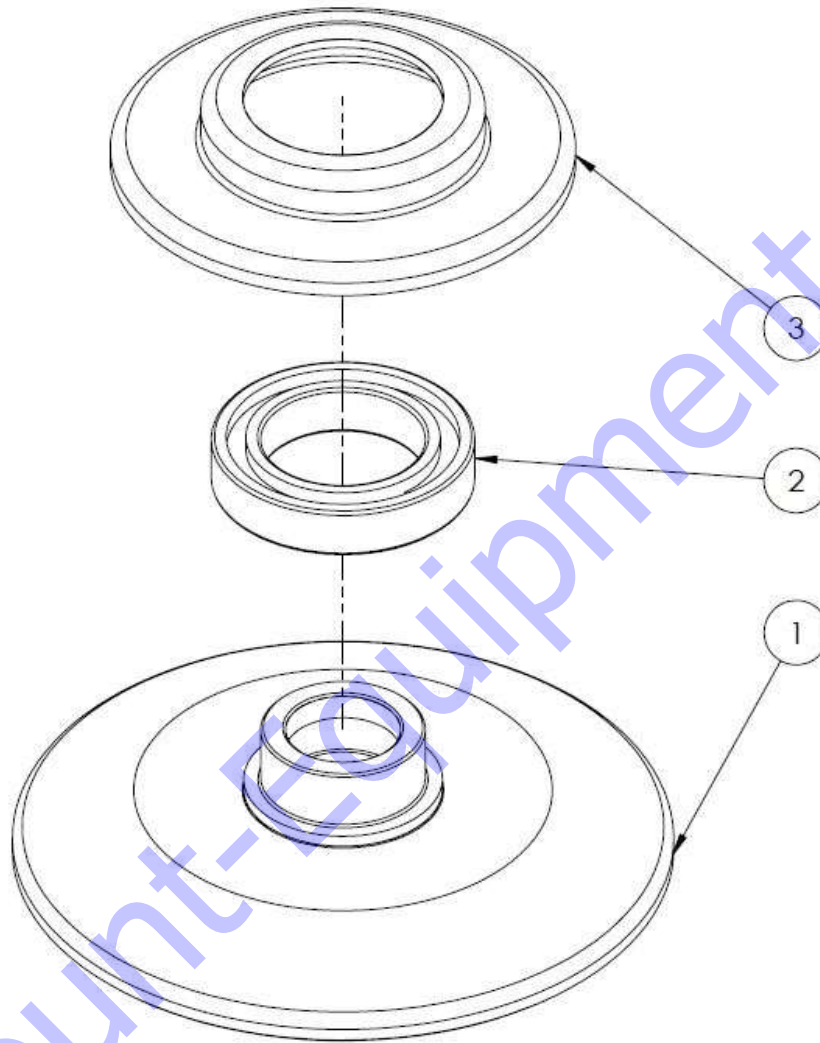

**PARTS LIST 12 – RIDE-ON TROWELS**

**SPIDER PLATE ASSEMBLY: 16017**

Figure 20: Complete Spider Plate

**SPIDER PLATE ASSEMBLY (GREASE): 16017 – PARTS LIST 12**

Item #	Left Side, CW 16016	Right Side, CCW 16017	Description	QTY	Remarks
1	14159	14160	4 SPOKE SPIDER PLATE	1	
2		10801	GREASE FITTING, 65 DEG, 1/8 NPT	4	
3		10822	CAP GREASE, NIPPLE, 1/8 ALEMITE	4	
4		16015	TITAN SPIDER ARM	4	
5		10806	3/8-UNC DOG POINT BOLT	4	
6		10805	LOCKWASHER, INT. STAR 3/8 STEEL	4	
7	14162	14163	LIFT LEVER	4	
8		10807	CARRIAGE BOLT, 3/8-16 X 1-1/4"LG	4	
9		10809	SHSS, 3/8-16 X 1" LG. STEEL	4	
10		10808	HEX JAM NUT 3/8-16 UNC	8	

**PARTS LIST 13 – RIDE-ON TROWELS**

**PRESSURE PLATE ASSEMBLY: 20626**

Figure 21: Pressure Plate Assembly

**PRESSURE PLATE ASSEMBLY: 20626 – PARTS LIST 13**

Item #	Part #	Description	QTY	Remarks
1	10659	LARGE PRESSURE PLATE	1	
2	10663	LARGE THRUST BEARING	1	
3	10667	LARGE PRESSURE PLATE CAP	1	

## PARTS LIST 14 – RIDE-ON TROWELS

**TROWEL BLADE ASSEMBLY: BRT78**  
Finish Blades Shown

Figure 22: Blades Assembly

**TROWEL BLADE ASSEMBLY: BRT78 (6x14 Finish – 4 Blades) METRIC – PARTS LIST 14**

Item #	Part #	Description	QTY	Remarks
1	20660	6X14 METRIC TROWEL BLADE	4	
2	10453	HHCS M8-1.25 X 50MM	8	
3	11614	LOCK WASHER 8MM	8	