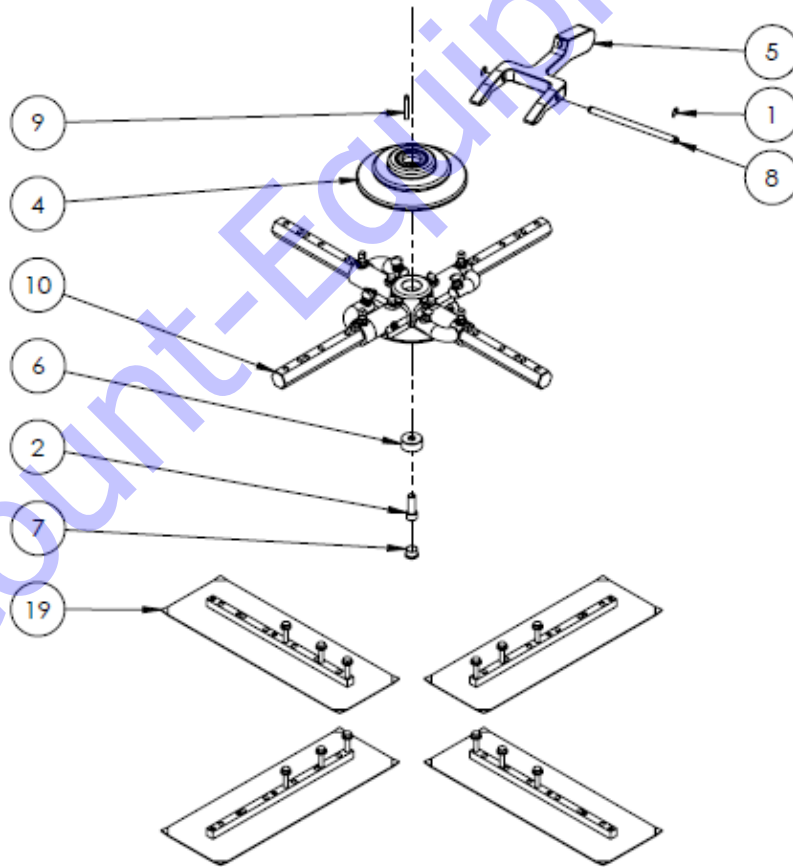

## PARTS LIST 10 – RIDE-ON TROWELS

### DRIVETRAIN ASSEMBLY DRAWING: 16800

Figure 18: Drivetrain Assembly

**DRIVETRAIN ASSEMBLY: 16800 – PARTS LIST 10**

Item #	Part #	Description	QTY	Remarks
1	10913	RETAINING RING 7/16"DIA SHAFT	2	
2	10809	SHCS 1/2"-13, 1.5" LG	1	
3	11389	M10X1.5X37MM STUD	8	
4	20626	PRESSURE PLATE ASSEMBLY LG	1	
5	10311	YOKE ARM LARGE	1	
6	10804	SPIDER PLATE RETAINING WASHER (LARGE)	1	
7	10823	CAP PLUG	1	
8	10914	YOKE ARM PIN	1	
9	22800	SPIDER ROUND END KEY	1	
10	16017	LH 4-BLADE SPIDER PLATE ASSEMBLY	1	
	16016	RH 4-BLADE SPIDER ASSEMBLY	1	
11	11622	NUT, HEX, M10-1.25, ZP	4	
12	11621	LOCK WASHER, M10, ZP	4	
13	13570	FLANGE BEARING	2	
14	16021	LH TITAN GEARBOX ASS'M	1	
	16020	RH TITAN GEARBOX ASS'M	1	
15	16009	LH GEARBOX MOUNTING BRACKET	1	
	16007	RH GEARBOX MOUNTING BRACKET	2	
16	16008	RIGHT MOUNTING BRKT ASSY	1	
17	12593	FLANGED BUSHING	2	
19	20660	BLADE KIT, FINISH	1	
	20661	BLADE KIT, COMBO	1	

DiscountElement.com

**PARTS LIST 11 – RIDE-ON TROWELS**

**GEARBOX ASSEMBLY: 16020 AND 16021**  
16021 Shown

Figure 19: Gearbox Assembly

**GEARBOX ASSEMBLY: BRT78 – PARTS LIST 11**

Item #	Left Side 16021	Right Side 16020	Description	QTY	Remarks
1	16022	16024	GEARBOX - TOP	1	
2	16023	16025	GEARBOX - BOTTOM	1	
3	16026		MAIN SHAFT	1	
4	13911		WORMSHAFT BEARING	1	
5	13509		TAPER ROLLER BEARING	1	
6	13912		OIL SEAL	1	
7	13913		INTERNAL RETAINING CLIP	1	
8	13967		MAIN SEAL - GEARBOX	1	
9	10911		PLUG 3/8 NPT	1	
10	13910		MAINSHAFT BEARING - BOTTOM	1	
11	13909		MAINSHAFT BEARING - TOP	1	
12	11621		LOCKWASHER 10MM	11	
13	13350		HHCS, M10-1.5 X 60MM LG, ZP	1	
14	13349		HHCS, M10-1.5 X 70MM LG, ZP	10	
15	10909		RELIEF VALVE	1	
16	13919		3/8" SQ, KEY 1.25" LG	1	
17	16028	16030	WORM SCREW	1	
18	16027	16029	WORM WHEEL	1	
19	16144		LEVEL INDICATOR	1	
20	16143		3/4" NPT PLUG	1	