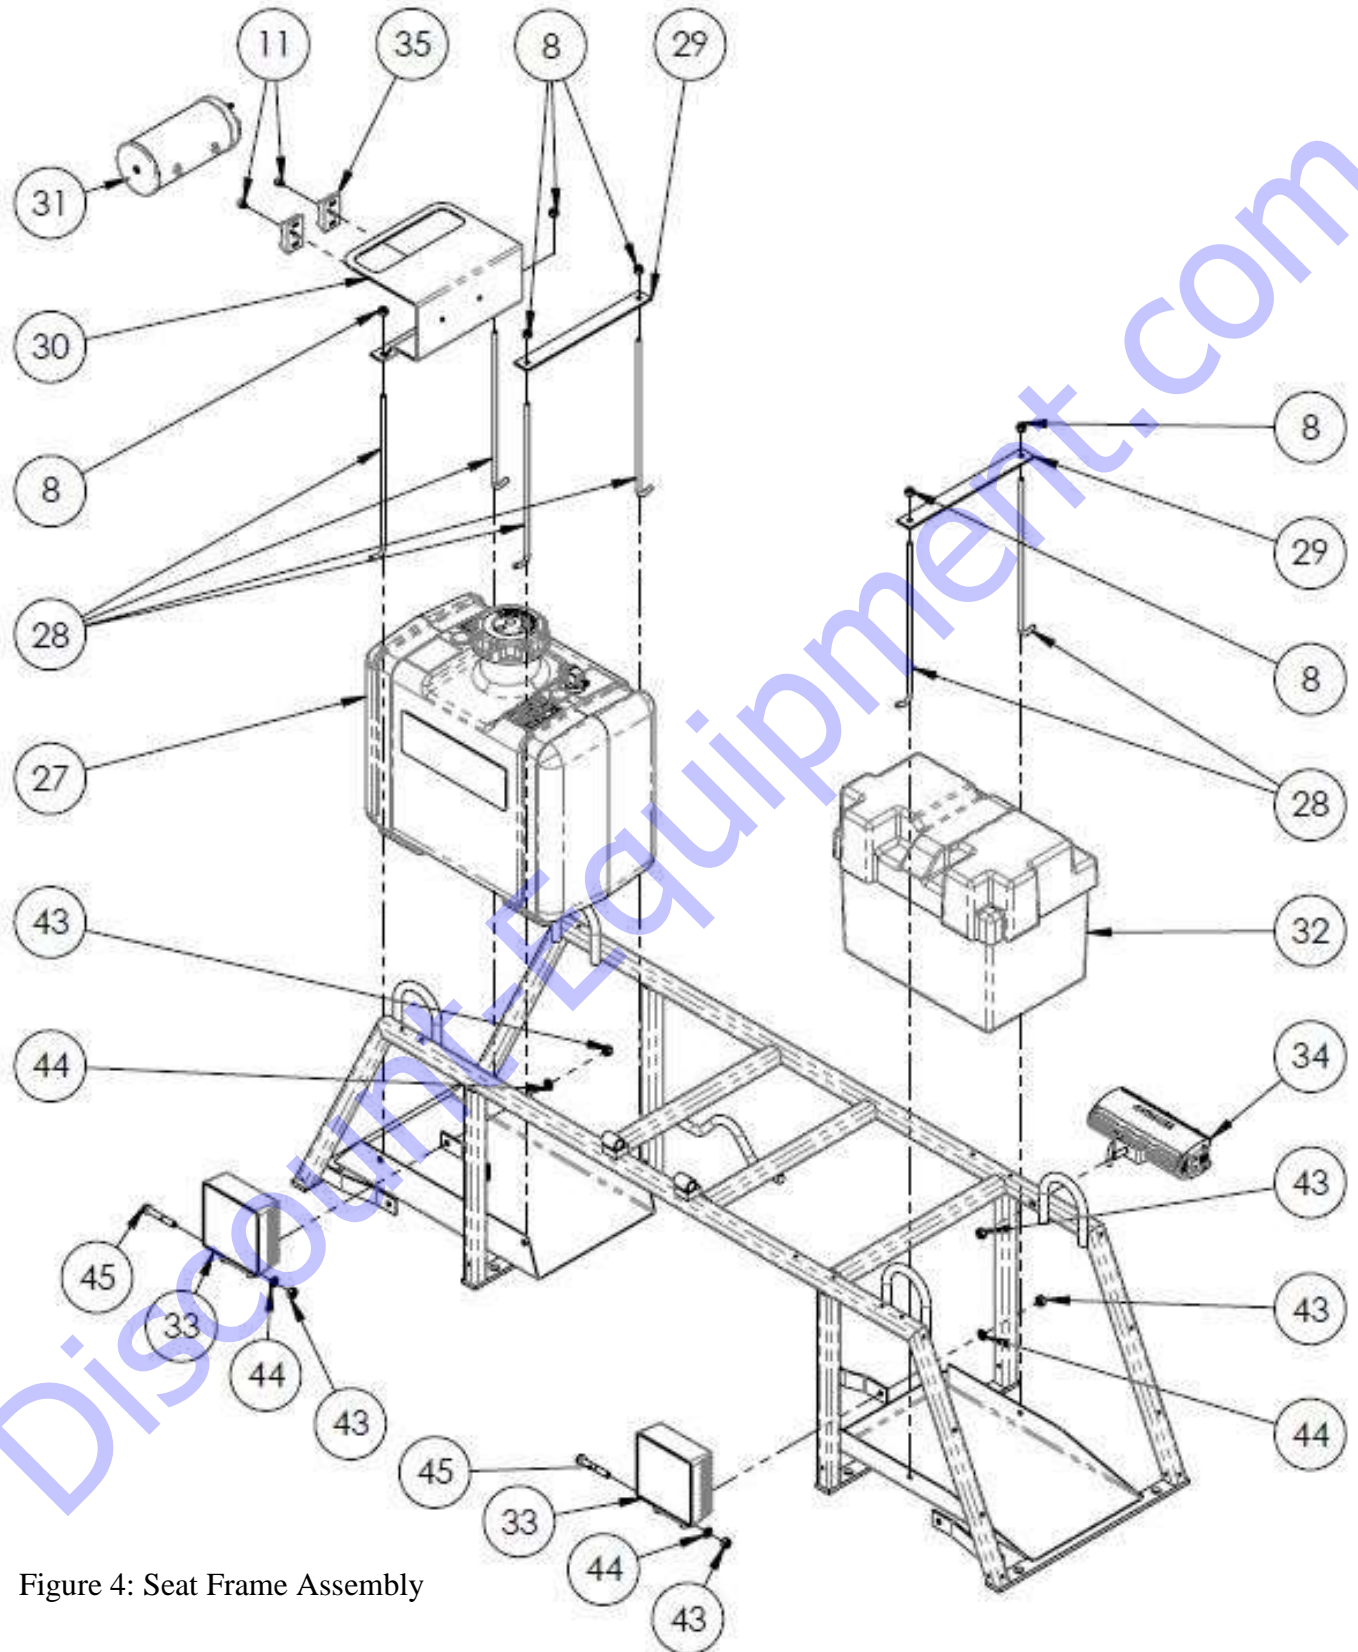

**TITAN, SEAT FRAME: 16801**

Figure 4: Seat Frame Assembly

**TITAN, SEAT FRAME: 16801 – PARTS LIST 2**

Item #	Part #	Description	QTY	Remarks
8	30141	LOCKNUT 1/4-20UNC	6	
11	21725	M6-1X6, SHCS, METRIC	2	
27	18150	GAS TANK	1	
28	13839	HOLD DOWN BOLT	6	
29	10192	GAS TANK HOLD-DOWN BAR	2	
30	16018	CARB COVER W/TROWEL HOLDER**	1	
31	18126	CARB CANISTER**	1	
32	13192	BATTERY BOX-BLACK POLY	1	
33	16045	SQUARE LED LIGHT	2	
34	16046	RECTANGLE LED LIGHT	1	
35	18124	CARB CANISTER BRACKET**	2	
43	10915	HEX NUT, 5/16-18UNC, GRADE 5	5	
44	10402	LOCKWASHER, 5/16, ZP	5	
45	10403	HHCS 5/16-18 X 2"LG	2	

Discount-Equipment.com

**TITAN, SEAT FRAME: 16801**

Figure 5: Seat Frame Assembly

**TITAN, SEAT FRAME: 16801 – PARTS LIST 2**

Item #	Part #	Description	QTY	Remarks
5	14596	HWHS 1/4-20 X 1/2"LG THREAD	8	
6	10956	M12-1.5 NYLOCK NUT	2	
7	11863	SHCS, M10-1.75X70MM LG, ZP	2	
15	16043	TITAN CONTROL BOX	1	
16	16004	HINGED PLATE	1	