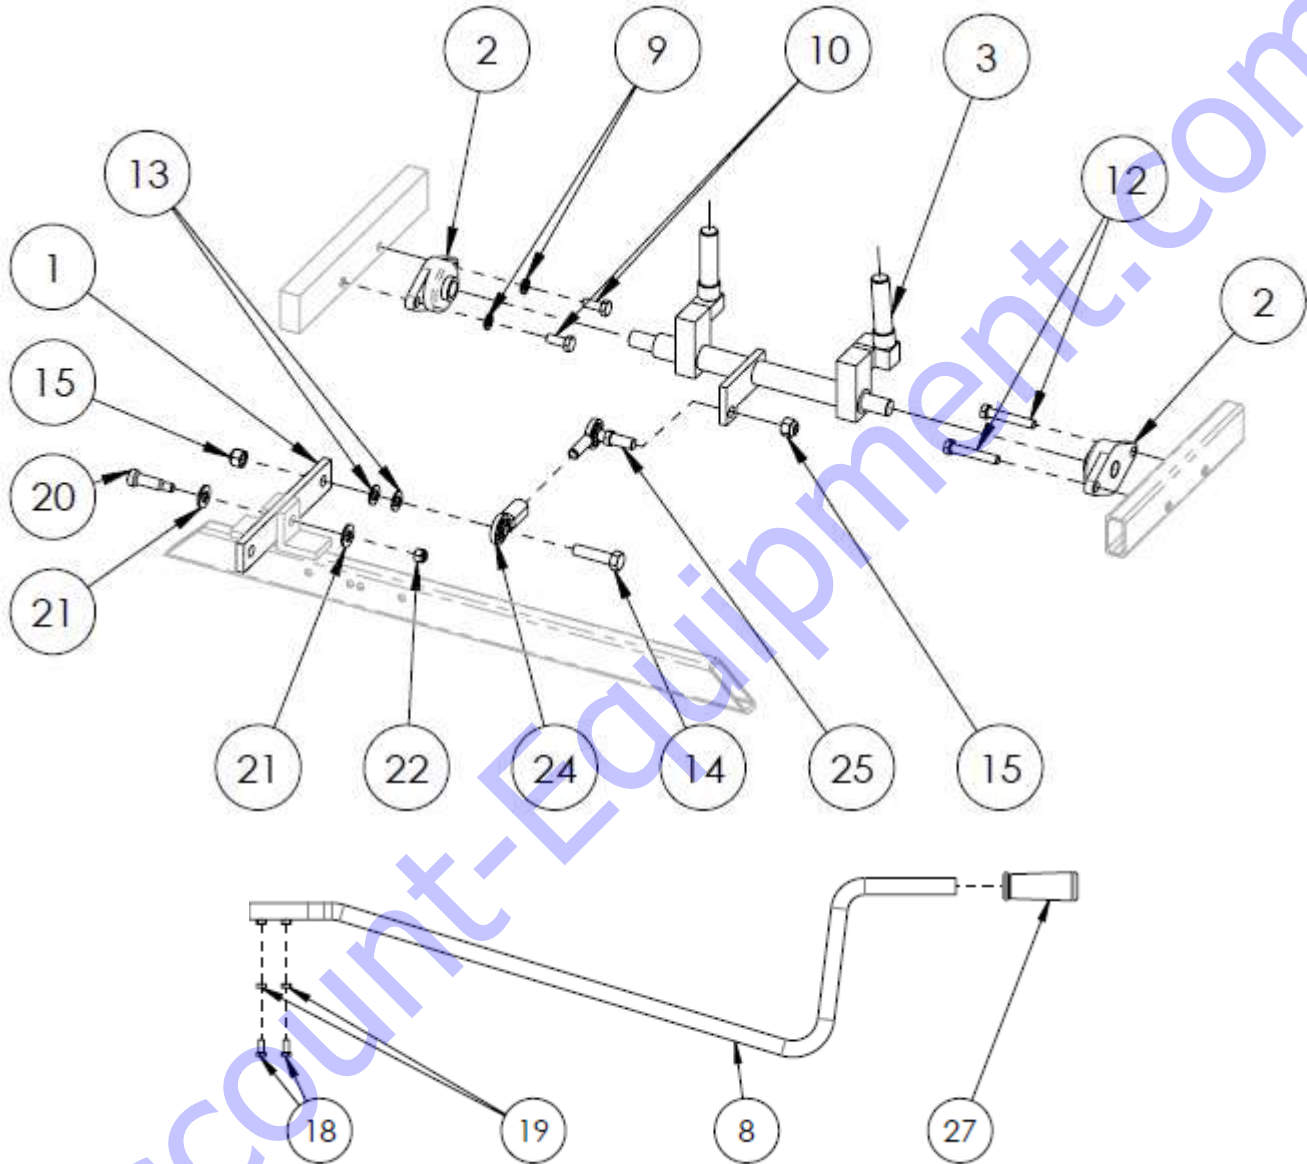

### POWERPLANT ASSEMBLY

Figure 10: Power Plant Assembly

**POWERPLANT ASSEMBLY – PARTS LIST 5**

Item #	Part #	Description	QTY	Remarks
1	11614	LOCK WASHER, M8, ZP	4	
2	11615	NUT, HEX, M8-1.25, ZP	4	
3	---	ENGINE	1	
4	12708	CLUTCH SPACER, 1-1/8"	1	
5	11867	STUD, M8-1.25 X 50MM	4	
6	---	WIRE HARNESS, TITAN	1	
7	10608	KEY, 1/4" SQUARE X 1-5/32" LG.	1	
8	13487	HHCS 7/16-20 X 3-1/2" LG	1	
9	13491	LOCKWASHER 7/16"DIA	1	
10	---	OIL DRAIN	1	
11	13098	GROUND STRAP	1	
12	14704	CVT DRIVE CLUTCH	1	

Discount-Equipment.com

**PARTS LIST 6 – RIDE-ON TROWELS**

**TITAN, COMMON STEERING: 16805 LEFT HAND SIDE**

Figure 11: Left Hand Steering Assembly

**TITAN, COMMON STEERING: 16805 LEFT HAND SIDE - PARTS LIST 6**