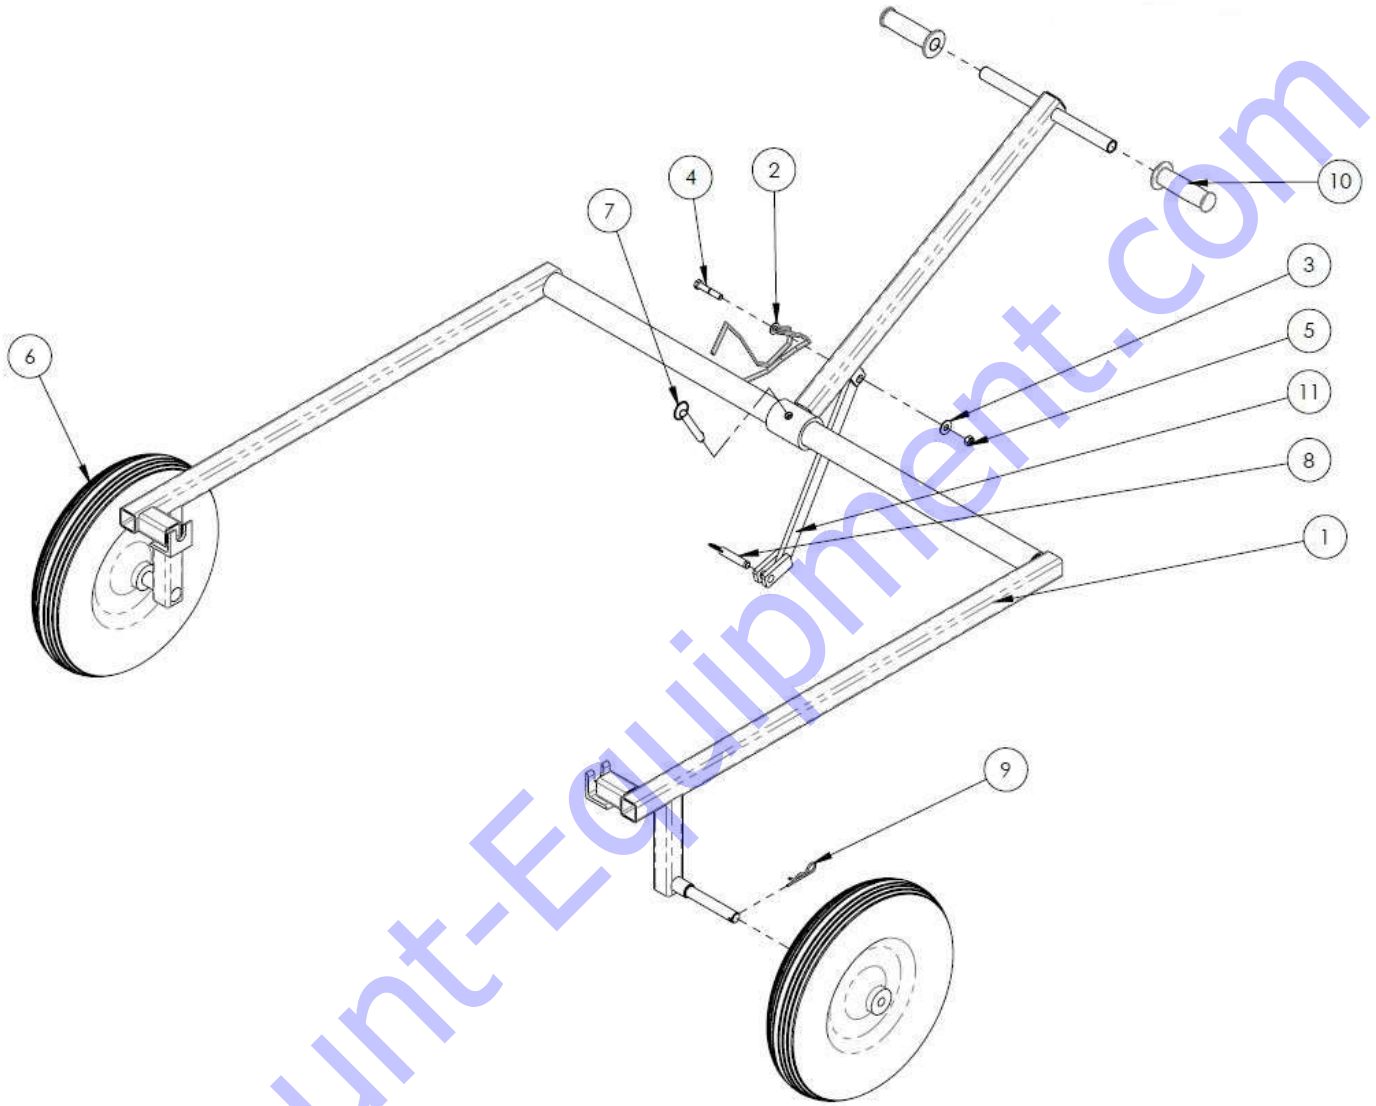

## PARTS LIST 17 – RIDE-ON TROWELS

TRANSPORTER (OPTION): 16095

Figure 24: Retardant Sprayer Assembly

**TRANSPORTER: 16083 (OPTION) – PARTS LIST 17**

Item #	Part #	Description	QTY	Remarks
1	16107	TRANSPORTER FRAME ASSEMBLY	1	
2	12860	CHAIN LINK WITH 3/8" WASHER	1	
3	10905	FLAT WASHER, 3/8"	1	
4	12859	HHCS 3/8-16 UNC x 2" LG	1	
5	10317	3/8-16 UNC LOCKNUT, NYLON	1	
6	13198	WHEEL, 16" DIA x 4" HUB	2	
7	12487	HITCH PIN LARGE 3-1/2" LG	1	
8	12488	HITCH PIN LARGE 2-1/2" LG	1	
9	50265	COTTER PIN 1/8" DIA	2	
10	10509	HANDLE GRIP	2	
11	16093	TRANSPORTER PICKUP BAR	1	