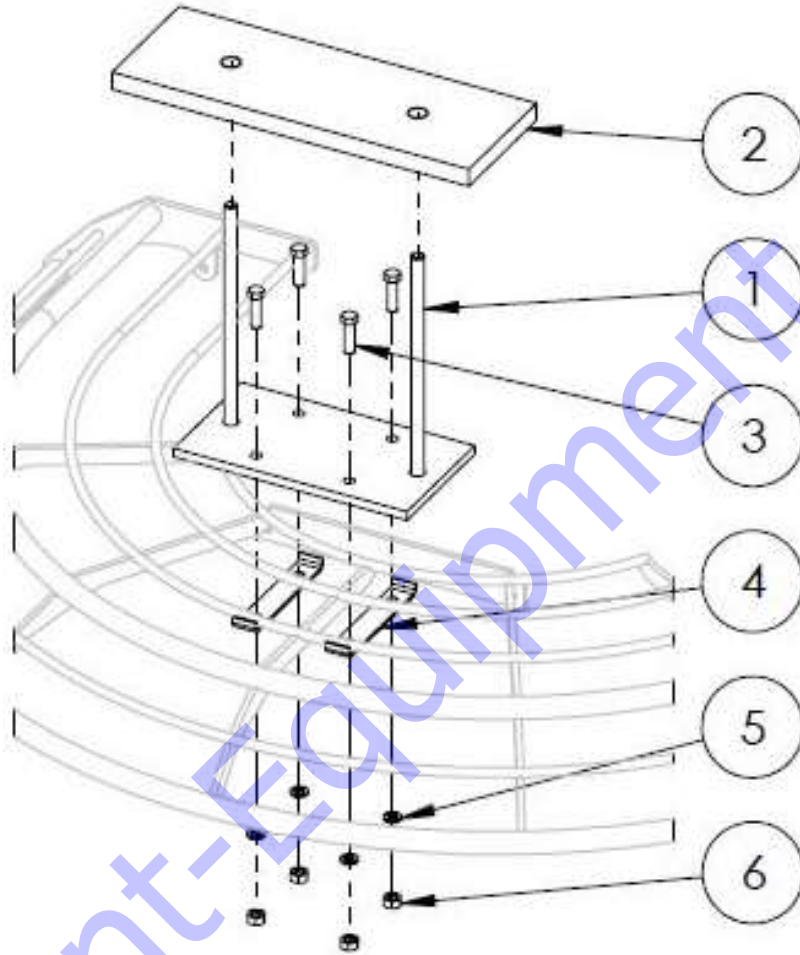

**TROWEL BLADE ASSEMBLY: BRT78 (8x14 Combo – 4 Blades) – PARTS LIST 14**

Item #	Part #	Description	QTY	Remarks
1	20661	6X14 METRIC COMBO BLADE	4	
2	10401	HHCS 5/16-18 X 1-1/2" LG, GRADE 5	8	
3	10402	LOCK WASHER Ø5/16"	8	

**PARTS LIST 15 – RIDE-ON TROWELS**

**WEIGHT PACKAGE (OPTION): 16091**

\*Can hold up to 12 weights

Figure 23: Weight Package Assembly

**WEIGHT PACKAGE (OPTION): 16091 – PARTS LIST 15**

Item #	Part #	Description	QTY	Remarks
1	16077	WEIGHT HOLDER	1	
2	16078	WEIGHT 18LB EACH	12	
3	10889	HHCS, M10-1.5 X 30MM LG.	4	
4	16138	BRACKET	2	
5	11621	LOCKWASHER 10MM	4	
6	11622	HEX NUT, M10-1.5	4	

## PARTS LIST 16 – RIDE-ON TROWELS