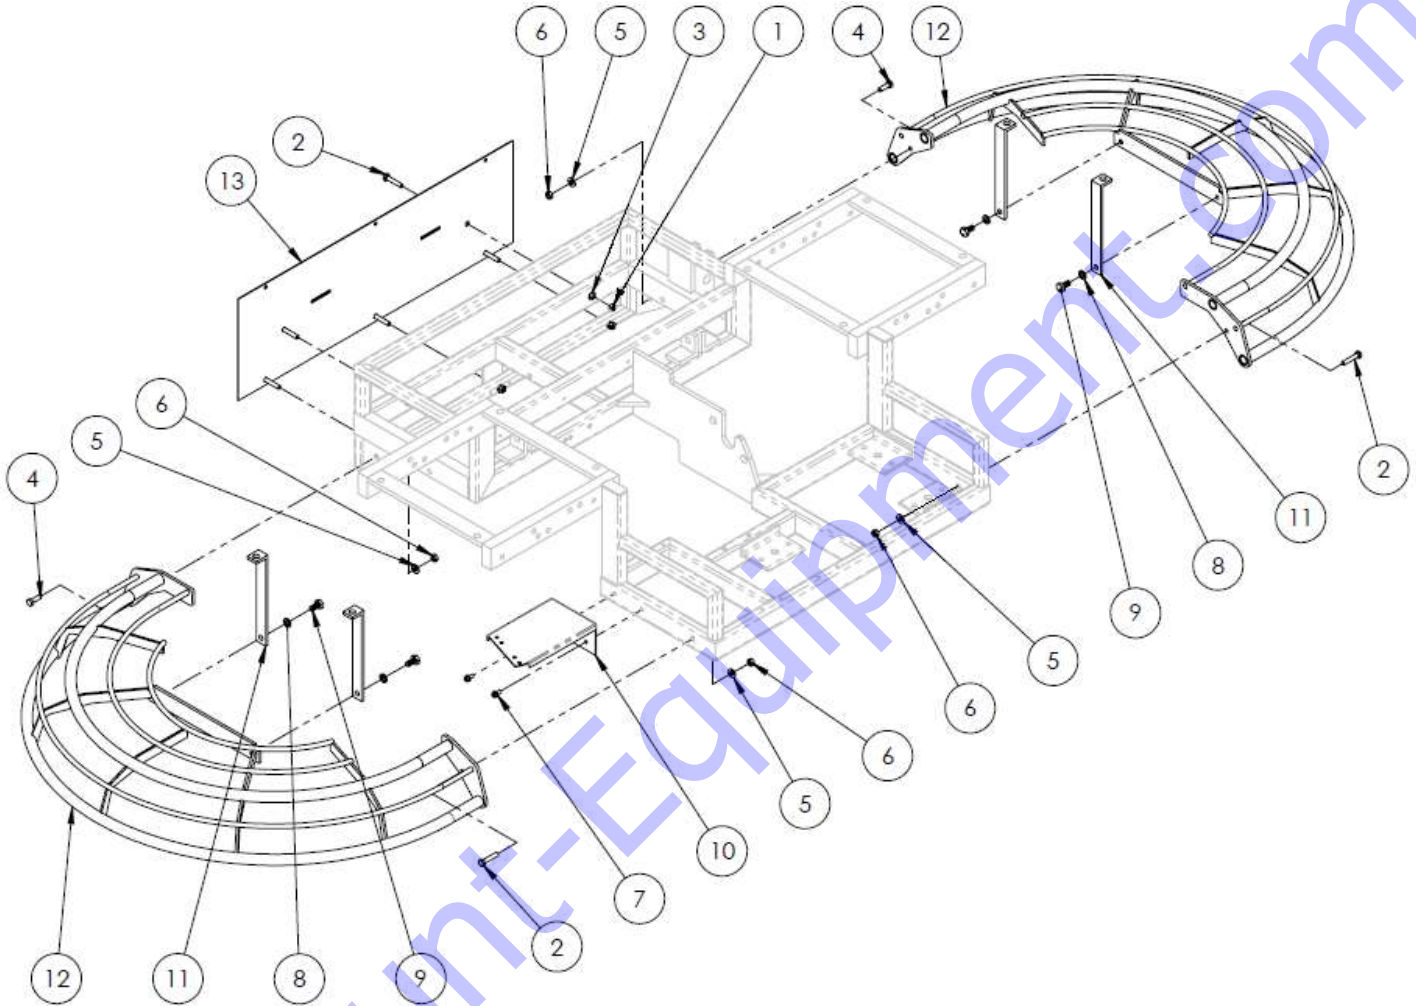

**PARTS LIST 4 – RIDE-ON TROWELS**

**TITAN, 78 RINGS: 16811**

Figure 9: Ring Assembly

**TITAN, 78 RINGS: 16811 - PARTS LIST 4**

Item #	Part #	Description	QTY	Remarks
1	11617	LOCK NUT, 5/16"-18UNC, NYLOCK, ZP	5	
2	10452	HHCS M8 X 40MM	7	
3	11667	WASHER, FLAT, 5/16, ZP	5	
4	11619	HHCS, M8-1.25 X 25MM LG, ZP	2	
5	11614	LOCK WASHER, M8, ZP	4	
6	11615	NUT, HEX, M8-1.25, ZP	4	
7	14596	HWHS 1/4-20 X 1/2"LG THREAD CUTTING	2	
8	11621	LOCKWASHER, M10	4	
9	31008	HHCS, M10-1.5 X 20MM LG, ZP	4	
10	16134	TITAN RING COVER PLATE	1	
11	16126	78 GUARD RING BRACKET	4	
12	16072	GUARD RING	2	
13	16055	FRONT PANEL	1	