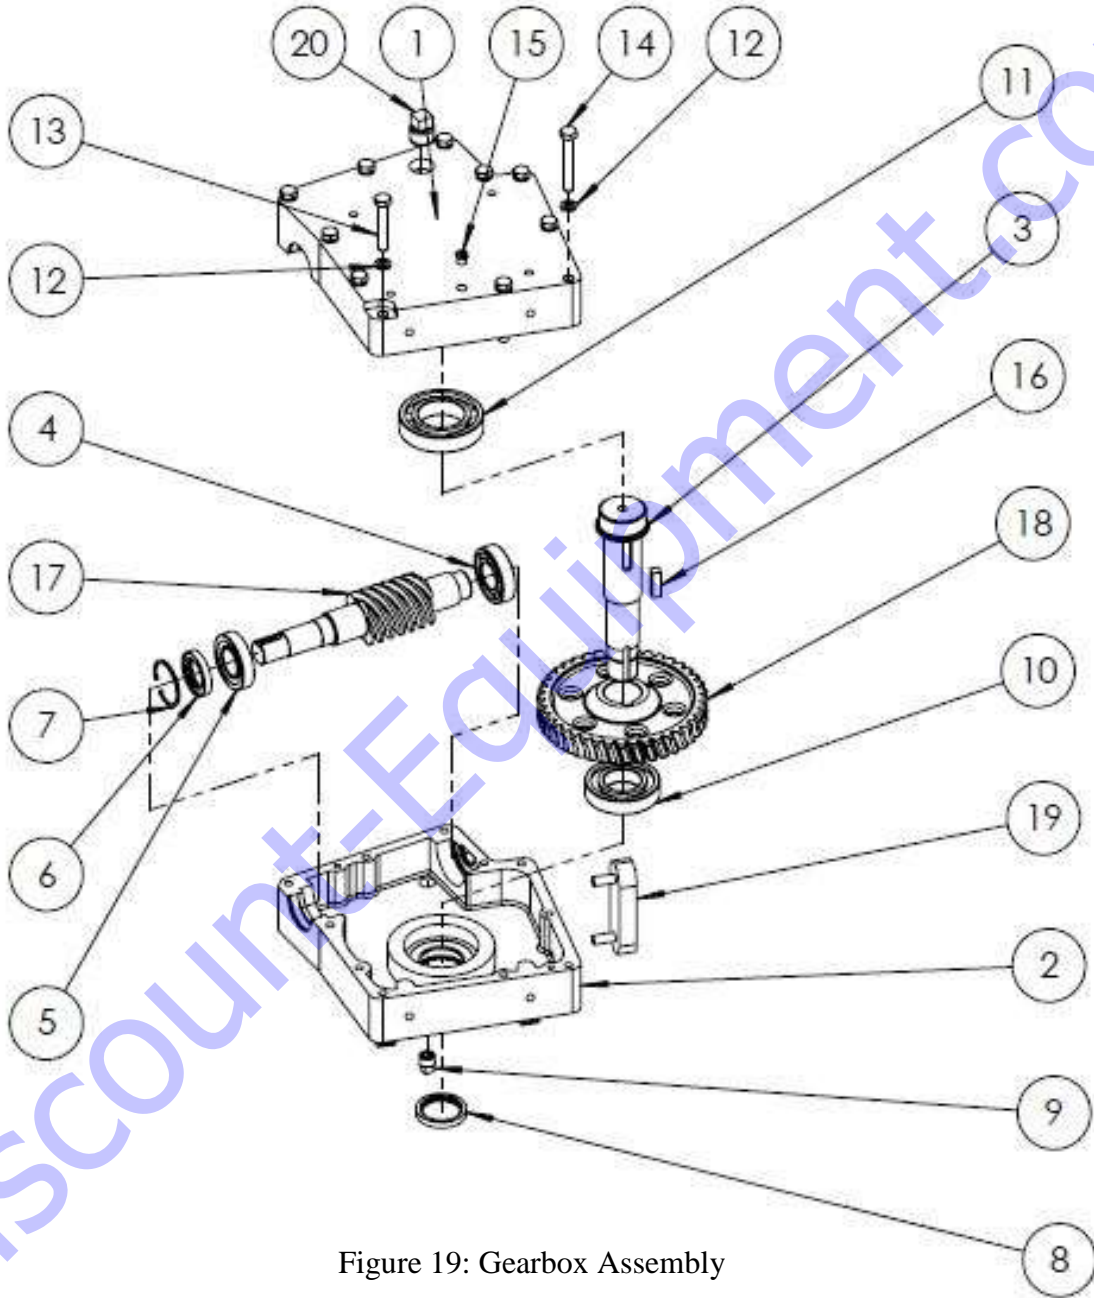

DiscountElement.com

**PARTS LIST 11 – RIDE-ON TROWELS**

**GEARBOX ASSEMBLY: 16020 AND 16021**  
16021 Shown

Figure 19: Gearbox Assembly

**GEARBOX ASSEMBLY: BRT78 – PARTS LIST 11**

Item #	Left Side 16021	Right Side 16020	Description	QTY	Remarks
1	16022	16024	GEARBOX - TOP	1	
2	16023	16025	GEARBOX - BOTTOM	1	
3	16026		MAIN SHAFT	1	
4	13911		WORMSHAFT BEARING	1	
5	13509		TAPER ROLLER BEARING	1	
6	13912		OIL SEAL	1	
7	13913		INTERNAL RETAINING CLIP	1	
8	13967		MAIN SEAL - GEARBOX	1	
9	10911		PLUG 3/8 NPT	1	
10	13910		MAINSHAFT BEARING - BOTTOM	1	
11	13909		MAINSHAFT BEARING - TOP	1	
12	11621		LOCKWASHER 10MM	11	
13	13350		HHCS, M10-1.5 X 60MM LG, ZP	1	
14	13349		HHCS, M10-1.5 X 70MM LG, ZP	10	
15	10909		RELIEF VALVE	1	
16	13919		3/8" SQ, KEY 1.25" LG	1	
17	16028	16030	WORM SCREW	1	
18	16027	16029	WORM WHEEL	1	
19	16144		LEVEL INDICATOR	1	
20	16143		3/4" NPT PLUG	1	

**PARTS LIST 12 – RIDE-ON TROWELS**

**SPIDER PLATE ASSEMBLY: 16017**

Figure 20: Complete Spider Plate

**SPIDER PLATE ASSEMBLY (GREASE): 16017 – PARTS LIST 12**

Item #	Left Side, CW 16016	Right Side, CCW 16017	Description	QTY	Remarks
1	14159	14160	4 SPOKE SPIDER PLATE	1	
2		10801	GREASE FITTING, 65 DEG, 1/8 NPT	4	
3		10822	CAP GREASE, NIPPLE, 1/8 ALEMITE	4	
4		16015	TITAN SPIDER ARM	4	
5		10806	3/8-UNC DOG POINT BOLT	4	
6		10805	LOCKWASHER, INT. STAR 3/8 STEEL	4	
7	14162	14163	LIFT LEVER	4	
8		10807	CARRIAGE BOLT, 3/8-16 X 1-1/4"LG	4	
9		10809	SHSS, 3/8-16 X 1" LG. STEEL	4	
10		10808	HEX JAM NUT 3/8-16 UNC	8	