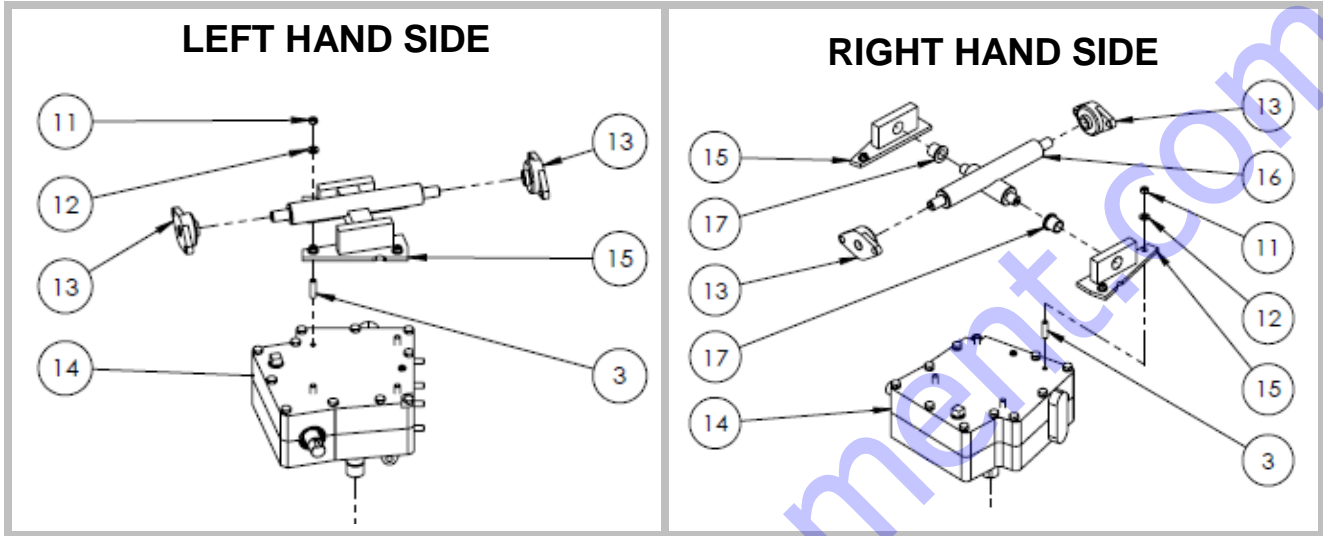

### DRIVETRAIN ASSEMBLY DRAWING: 16800

Figure 18: Drivetrain Assembly

**DRIVETRAIN ASSEMBLY: 16800 – PARTS LIST 10**

Item #	Part #	Description	QTY	Remarks
1	10913	RETAINING RING 7/16"DIA SHAFT	2	
2	10809	SHCS 1/2"-13, 1.5" LG	1	
3	11389	M10X1.5X37MM STUD	8	
4	20626	PRESSURE PLATE ASSEMBLY LG	1	
5	10311	YOKE ARM LARGE	1	
6	10804	SPIDER PLATE RETAINING WASHER (LARGE)	1	
7	10823	CAP PLUG	1	
8	10914	YOKE ARM PIN	1	
9	22800	SPIDER ROUND END KEY	1	
10	16017	LH 4-BLADE SPIDER PLATE ASSEMBLY	1	
	16016	RH 4-BLADE SPIDER ASSEMBLY	1	
11	11622	NUT, HEX, M10-1.25, ZP	4	
12	11621	LOCK WASHER, M10, ZP	4	
13	13570	FLANGE BEARING	2	
14	16021	LH TITAN GEARBOX ASS'M	1	
	16020	RH TITAN GEARBOX ASS'M	1	
15	16009	LH GEARBOX MOUNTING BRACKET	1	
	16007	RH GEARBOX MOUNTING BRACKET	2	
16	16008	RIGHT MOUNTING BRKT ASSY	1	
17	12593	FLANGED BUSHING	2	
19	20660	BLADE KIT, FINISH	1	
	20661	BLADE KIT, COMBO	1	