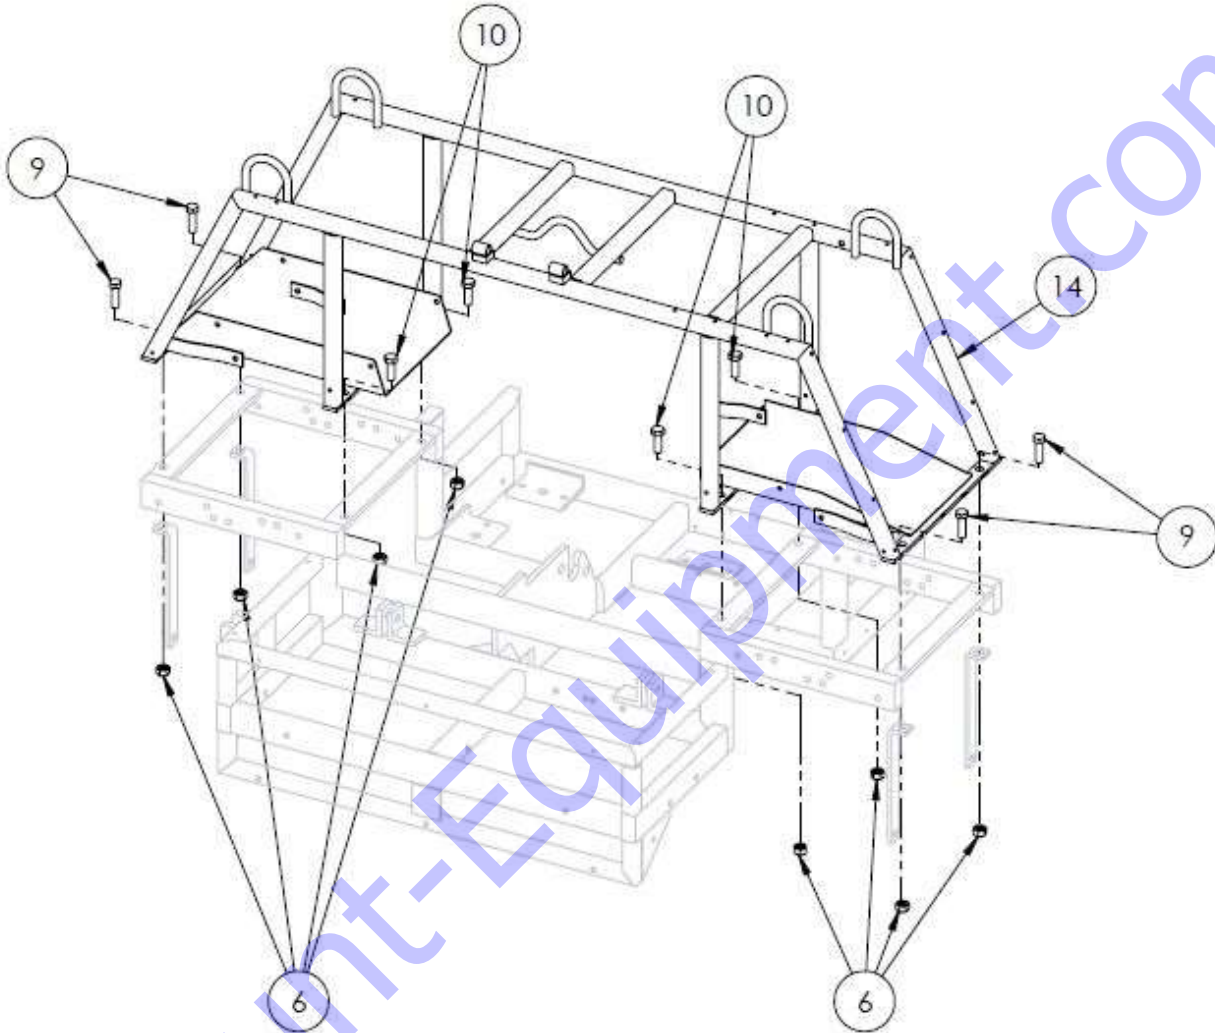

Discount-Equipment.com

**PARTS LIST 2 – RIDE-ON TROWELS**

**TITAN, SEAT FRAME: 16801**

Figure 3: Seat Frame Assembly

**TITAN, SEAT FRAME: 16801 – PARTS LIST 2**

Item #	Part #	Description	QTY	Remarks
6	10956	M12-1.5 NYLOCK NUT	8	
9	10955	HHCS 12MM-1.25 X 40MM	4	
10	10881	M12-1.75X35, HEX CAP SCREW	4	
14	16002	SEAT FRAME UNI-CHASSIS	1	