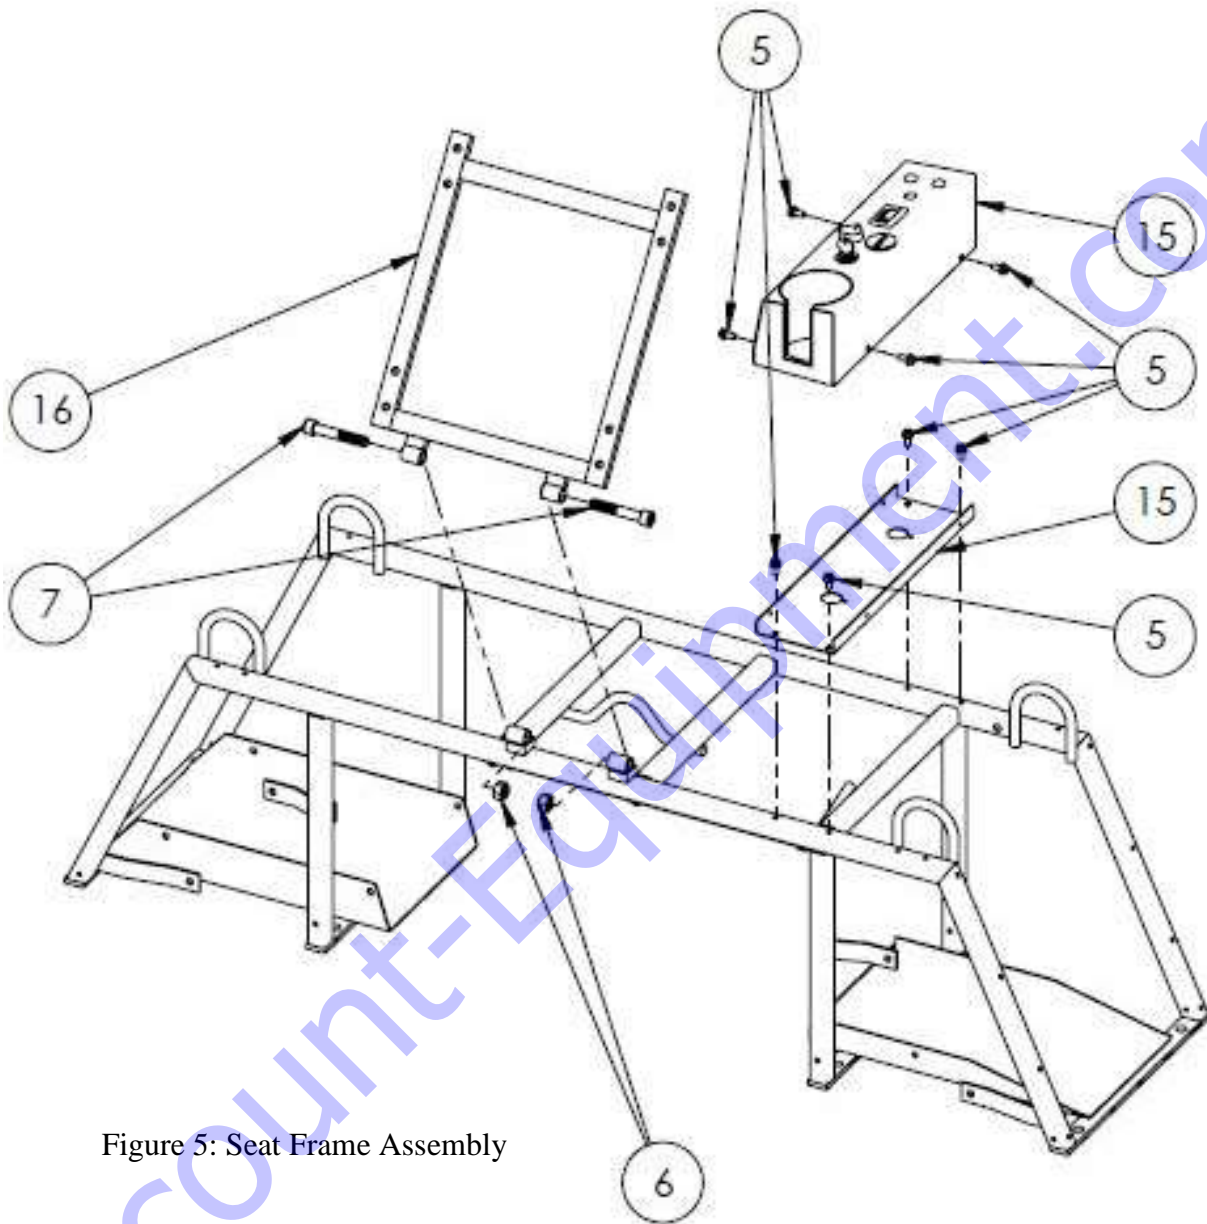

Discount-Equipment.com

**TITAN, SEAT FRAME: 16801**

Figure 5: Seat Frame Assembly

**TITAN, SEAT FRAME: 16801 – PARTS LIST 2**

Item #	Part #	Description	QTY	Remarks
5	14596	HWHS 1/4-20 X 1/2"LG THREAD	8	
6	10956	M12-1.5 NYLOCK NUT	2	
7	11863	SHCS, M10-1.75X70MM LG, ZP	2	
15	16043	TITAN CONTROL BOX	1	
16	16004	HINGED PLATE	1	