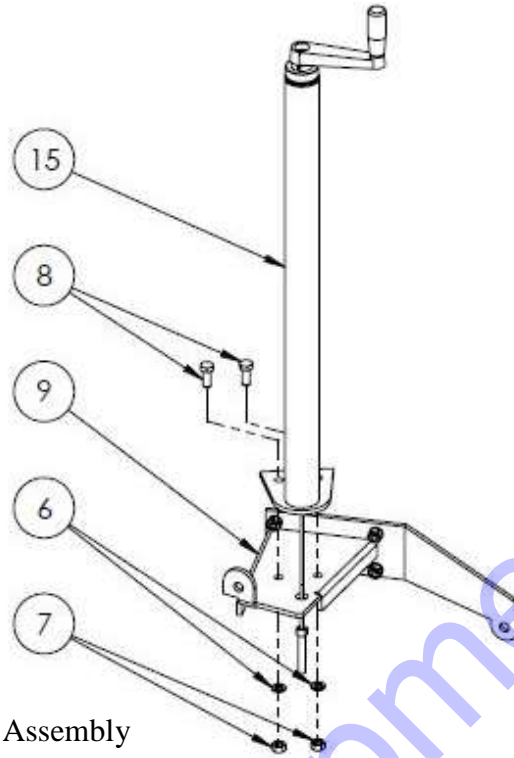

**PARTS LIST 7 – RIDE-ON TROWELS**

**TITAN, 78 STEERING: 16809 LEFT HAND SIDE**

Figure 13: Left Hand Steering Assembly

**TITAN, 78 STEERING: 16809 LEFT HAND SIDE – PARTS LIST 7**

Item #	Part #	Description	QTY	Remarks
1	12517	NYLOCK NUT, 1/2-20UNF	2	
6	11621	LOCKWASHER, M10	6	
7	11622	HEX NUT, M10-1.5	6	
8	13348	HHCS, M10-1.5 X 25MM LG, ZP	2	
10	16037	CONTROL ARM, LH	1	
11	12412	ROD END PIVOT ASS'Y - FEMALE/MALE	1	
12	13932	ROD END - MALE/MALE	1	
18	16006	PIVOT ARM	1	
19	16021	LH GEARBOX ASSEMBLY	1	

**TITAN, 78 STEERING: 16809 RIGHT HAND SIDE**

Figure 14: Right Hand Steering Assembly

Figure 15: Right Hand Steering Assembly

**TITAN, 78 STEERING: 16809 RIGHT HAND SIDE – PARTS LIST 7**

Item #	Part #	Description	QTY	Remarks
1	12517	NYLOCK NUT, 1/2-20UNF	2	
2	12930	WASHER, FLAT, 7/16" DIA, ZP	4	
3	981260	HEX BOLT, 1/2-13 UNC x 2 LG	3	
4	12969	THREADED ROD 1/2-20 x 2-1/4"LG	1	
5	12592	HEX JAM NUT 1/2-20UNF	1	
6	11621	LOCKWASHER, M10	6	
7	11622	HEX NUT, M10-1.5	6	
8	13348	HHCS, M10-1.5 X 25MM LG, ZP	2	
9	16038	CONTROL ARM, RH	1	
11	12412	ROD END PIVOT ASS'Y - FEMALE/MALE	1	
12	13932	ROD END - MALE/MALE	1	
13	16041	STEERING PIVOT, R/L	1	
14	12420	ROD END PIVOT ASS'Y - FEMALE	3	
15	16114	TITAN PITCH CONTROL ASSEMBLY	1	
18	16006	PIVOT ARM	1	
20	16020	RH GEARBOX ASSEMBLY	1	

**PARTS LIST 8 – RIDE-ON TROWELS**

**PITCH CONTROL ASSEMBLY: 16114**

Figure 16: Complete Pitch Control

**PITCH CONTROL ASSEMBLY: 16114 – PARTS LIST 8**

Item #	Part #	Description	QTY	Remarks
1	14333	PITCH CONTROL TUBE	1	
2	10303	SCREW SHAFT	1	
3	10308	THREADED SLIDE BUSHING	1	
4	10307	RETAINER	1	
5	10306	WASHER 3/4"DIA	1	
6	10305	SCREW SHAFT	1	
7	10304	BEARING	1	
8	12893	CRANK HANDLE ASS'M	1	
9	10315	PIN 3/16"DIA x 1-1/4"LG	1	
10	10510	SHCS, 1/4"-20UNCx3/8"LG	1	
11	10309	SPRING PIN 3/16"DIA x 1-1/2"LG	1	
12	22539	PITCH CONTROL CABLE	1	
13	10511	RHMS 1/4-20 x 3/8"LG SLOTTED	1	
14	10521	LOCKWASHER, 1/4"	1	