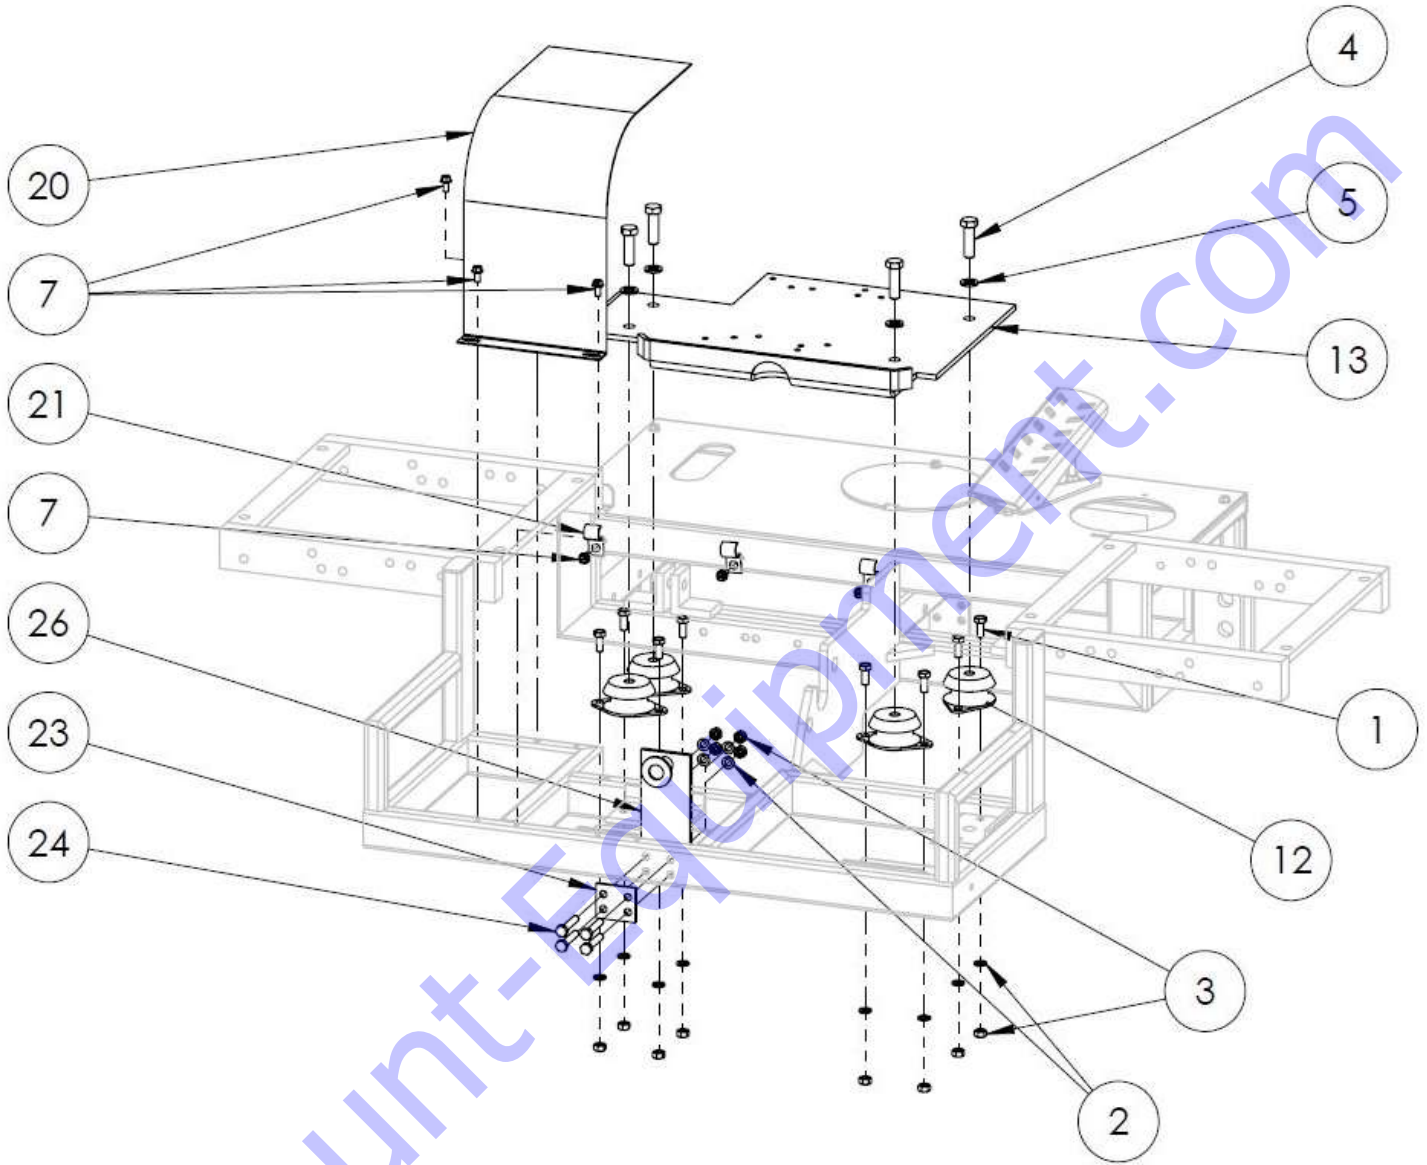

Discount-Equipment.com

**TITAN, FRAME COMMON: 16807**

Figure 2: Lower Frame Assembly

**TITAN, FRAME COMMON: 16807 – PARTS LIST 1**

Item #	Part #	Description	QTY	Remarks
1	10999	HHCS M8 X 20MM	8	
2	11614	LOCK WASHER, M8, ZP	12	
3	11615	NUT, HEX, M8-1.25, ZP	12	
4	10955	HHCS 12MM-1.25 X 40MM	3	
5	10735	LOCK WASHER, SPLIT, M12	3	
7	14596	HWHS 1/4-20 X 1/2"LG THREAD CUTTING	6	
12	14101	ANTI-VIBRATION MOUNT	3	
13	16003	ENGINE MOUNTING PLATE	1	
20	16042	BELT GUARD TITAN	1	
21	13591	WIRING CLAMP 5/8"	3	
23	16096	TRANSPORTER BACKPLATE	1	S/N 711200 AND HIGHER
24	10784	HHCS M8-1.25 X 45MM	4	S/N 711200 AND HIGHER
26	16136	TRANSPORTER BACK PIN	1	S/N 711200 AND HIGHER