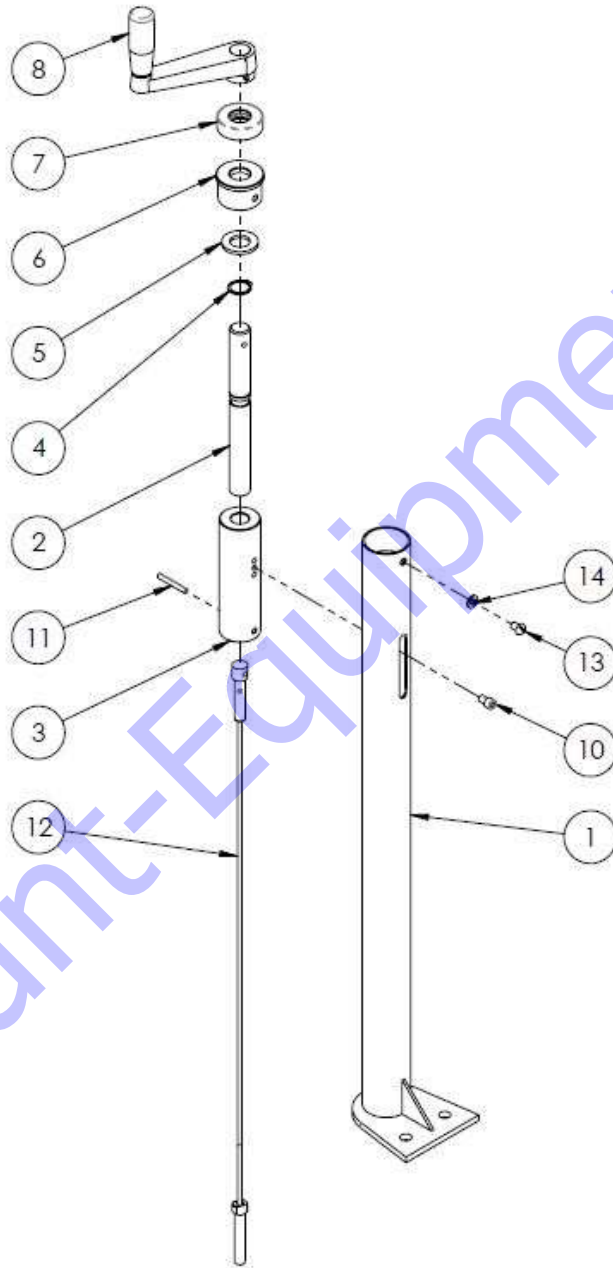

**PARTS LIST 8 – RIDE-ON TROWELS**

**PITCH CONTROL ASSEMBLY: 16114**

Figure 16: Complete Pitch Control

**PITCH CONTROL ASSEMBLY: 16114 – PARTS LIST 8**

Item #	Part #	Description	QTY	Remarks
1	14333	PITCH CONTROL TUBE	1	
2	10303	SCREW SHAFT	1	
3	10308	THREADED SLIDE BUSHING	1	
4	10307	RETAINER	1	
5	10306	WASHER 3/4"DIA	1	
6	10305	SCREW SHAFT	1	
7	10304	BEARING	1	
8	12893	CRANK HANDLE ASS'M	1	
9	10315	PIN 3/16"DIA x 1-1/4"LG	1	
10	10510	SHCS, 1/4"-20UNCx3/8"LG	1	
11	10309	SPRING PIN 3/16"DIA x 1-1/2"LG	1	
12	22539	PITCH CONTROL CABLE	1	
13	10511	RHMS 1/4-20 x 3/8"LG SLOTTED	1	
14	10521	LOCKWASHER, 1/4"	1	

Discount-Equipment.com

**PARTS LIST 9 – RIDE-ON TROWELS**

**TITAN 78, DRIVETRAIN: 16810**

Figure 17: Drivetrain Assembly

**TITAN 78, DRIVETRAIN: 16810 – PARTS LIST 9**

Item #	Part #	Description	QTY	Remarks
3	16148	HHCS, M16-1.5 X 40MM LG	2	
4	16147	LOCK NUT, M16-1.5, ZP	2	
5	11745	HHCS, M8-1.25 X 55MM LG, ZP	1	
6	11614	LOCK WASHER, M8, ZP	3	
7	11615	NUT, HEX, M8-1.25, ZP	3	
8	10452	HHCS M8 X 40MM	2	
9	14596	HWHS 1/4-20 X 1/2"LG THREAD CUTTING	4	
11	16106	TITAN BEARING SUPPORT	1	
14	16064	U-JOINT DRIVE FLANGE 1"	2	
15	14724	DRIVEN PULLEY	1	
16	16105	BEARING	1	
17	16111	SHAFT COLLAR	1	
18	12453	FLANGE BEARING	1	
19	14879	V-BELT BX36	1	
20	11003	KEY 1/4" SQ X 2"LG	1	
21	16149	KEY 1/4" SQ X 5/8"LG	2	
22	14704	CVT DRIVE CLUTCH	1	
23	16141	CVT SPLASH GUARD SMALL	1	
24	16066	TITAN 78 SHAFT	1	
25	13767	U-JOINT DRIVE COUPLING	2	