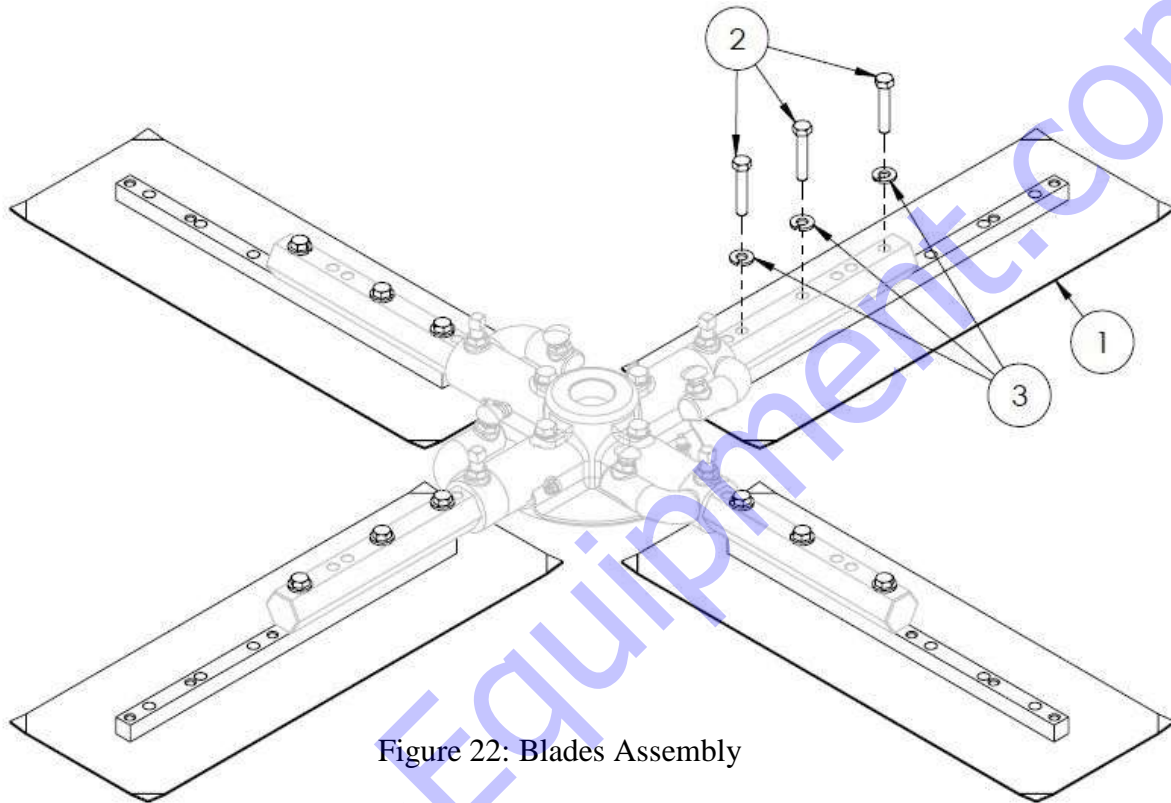

**PARTS LIST 13 – RIDE-ON TROWELS**

**PRESSURE PLATE ASSEMBLY: 20626**

Figure 21: Pressure Plate Assembly

**PRESSURE PLATE ASSEMBLY: 20626 – PARTS LIST 13**

Item #	Part #	Description	QTY	Remarks
1	10659	LARGE PRESSURE PLATE	1	
2	10663	LARGE THRUST BEARING	1	
3	10667	LARGE PRESSURE PLATE CAP	1	

## PARTS LIST 14 – RIDE-ON TROWELS

**TROWEL BLADE ASSEMBLY: BRT78**  
Finish Blades Shown

Figure 22: Blades Assembly

**TROWEL BLADE ASSEMBLY: BRT78 (6x14 Finish – 4 Blades) METRIC – PARTS LIST 14**

Item #	Part #	Description	QTY	Remarks
1	20660	6X14 METRIC TROWEL BLADE	4	
2	10453	HHCS M8-1.25 X 50MM	8	
3	11614	LOCK WASHER 8MM	8	