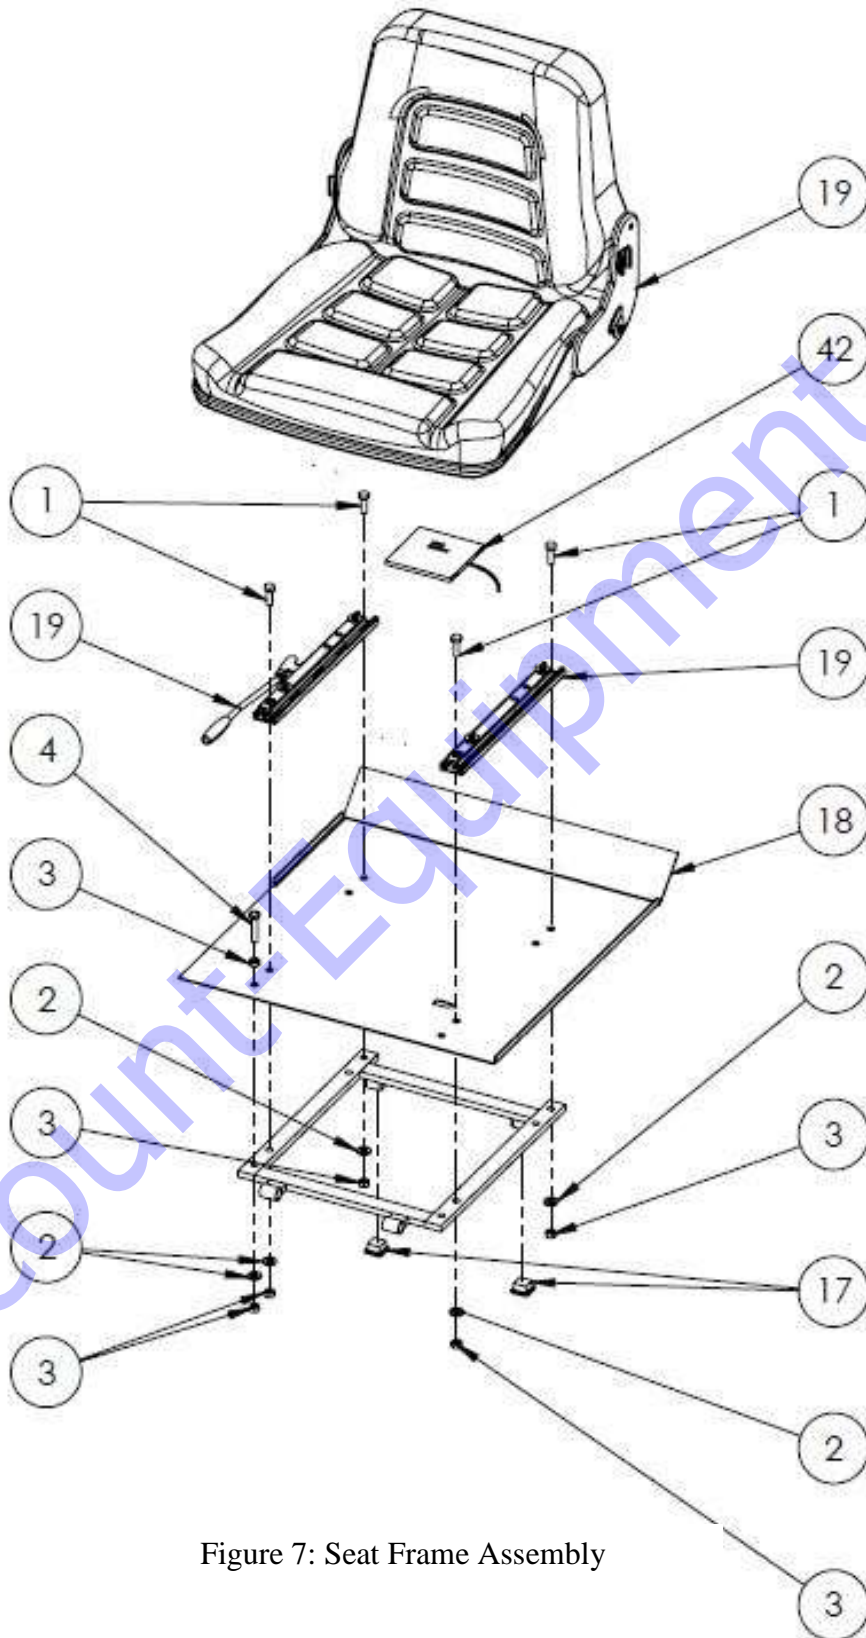

TITAN, SEAT FRAME: 16801

Figure 7: Seat Frame Assembly

TITAN, SEAT FRAME: 16801 – PARTS LIST 2

Item #	Part #	Description	QTY	Remarks
1	11619	HHCS, M8-1.25 X 25MM LG, ZP	4	
2	11614	LOCK WASHER, M8, ZP	5	
3	11615	NUT, HEX, M8-1.25, ZP	6	
4	10452	HHCS M8 X 40MM	1	
17	10573	CAP PLUG	2	
18	16142	TITAN RIDER HEAT SHIELD	1	
19	13641-1	OPERATOR'S SEAT, BLACK	1	
42	16075	SWITCH, OPERATOR'S SEAT (N.O)	1	

Discount-Equipment.com