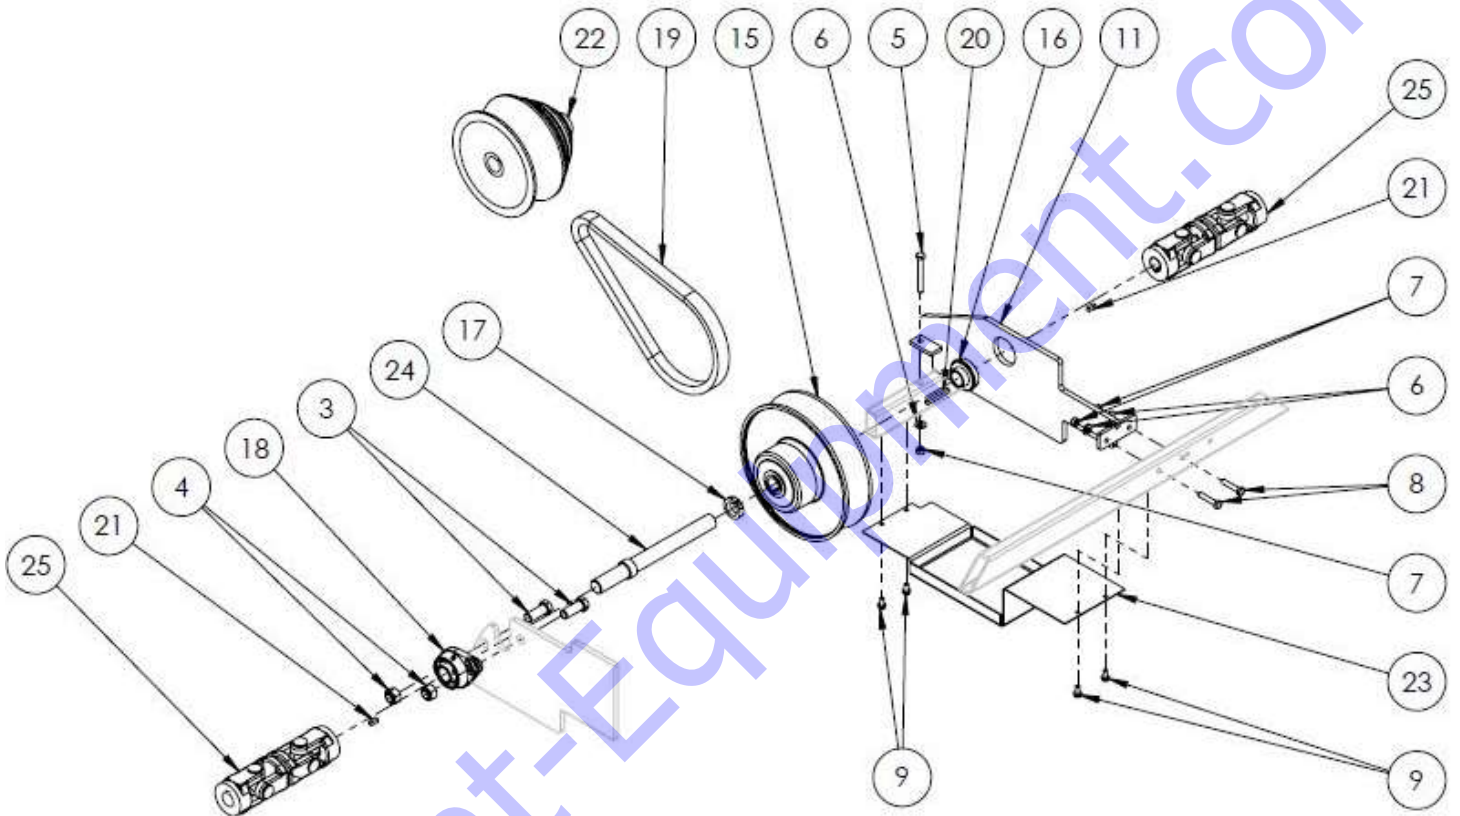

**PARTS LIST 8 – RIDE-ON TROWELS**

**PITCH CONTROL ASSEMBLY: 16114**

Figure 16: Complete Pitch Control

**PITCH CONTROL ASSEMBLY: 16114 – PARTS LIST 8**

Item #	Part #	Description	QTY	Remarks
1	14333	PITCH CONTROL TUBE	1	
2	10303	SCREW SHAFT	1	
3	10308	THREADED SLIDE BUSHING	1	
4	10307	RETAINER	1	
5	10306	WASHER 3/4"DIA	1	
6	10305	SCREW SHAFT	1	
7	10304	BEARING	1	
8	12893	CRANK HANDLE ASS'M	1	
9	10315	PIN 3/16"DIA x 1-1/4"LG	1	
10	10510	SHCS, 1/4"-20UNCx3/8"LG	1	
11	10309	SPRING PIN 3/16"DIA x 1-1/2"LG	1	
12	22539	PITCH CONTROL CABLE	1	
13	10511	RHMS 1/4-20 x 3/8"LG SLOTTED	1	
14	10521	LOCKWASHER, 1/4"	1	

Discount-Equipment.com

**PARTS LIST 9 – RIDE-ON TROWELS**

**TITAN 78, DRIVETRAIN: 16810**

Figure 17: Drivetrain Assembly

**TITAN 78, DRIVETRAIN: 16810 – PARTS LIST 9**

Item #	Part #	Description	QTY	Remarks
3	16148	HHCS, M16-1.5 X 40MM LG	2	
4	16147	LOCK NUT, M16-1.5, ZP	2	
5	11745	HHCS, M8-1.25 X 55MM LG, ZP	1	
6	11614	LOCK WASHER, M8, ZP	3	
7	11615	NUT, HEX, M8-1.25, ZP	3	
8	10452	HHCS M8 X 40MM	2	
9	14596	HWHS 1/4-20 X 1/2"LG THREAD CUTTING	4	
11	16106	TITAN BEARING SUPPORT	1	
14	16064	U-JOINT DRIVE FLANGE 1"	2	
15	14724	DRIVEN PULLEY	1	
16	16105	BEARING	1	
17	16111	SHAFT COLLAR	1	
18	12453	FLANGE BEARING	1	
19	14879	V-BELT BX36	1	
20	11003	KEY 1/4" SQ X 2"LG	1	
21	16149	KEY 1/4" SQ X 5/8"LG	2	
22	14704	CVT DRIVE CLUTCH	1	
23	16141	CVT SPLASH GUARD SMALL	1	
24	16066	TITAN 78 SHAFT	1	
25	13767	U-JOINT DRIVE COUPLING	2	