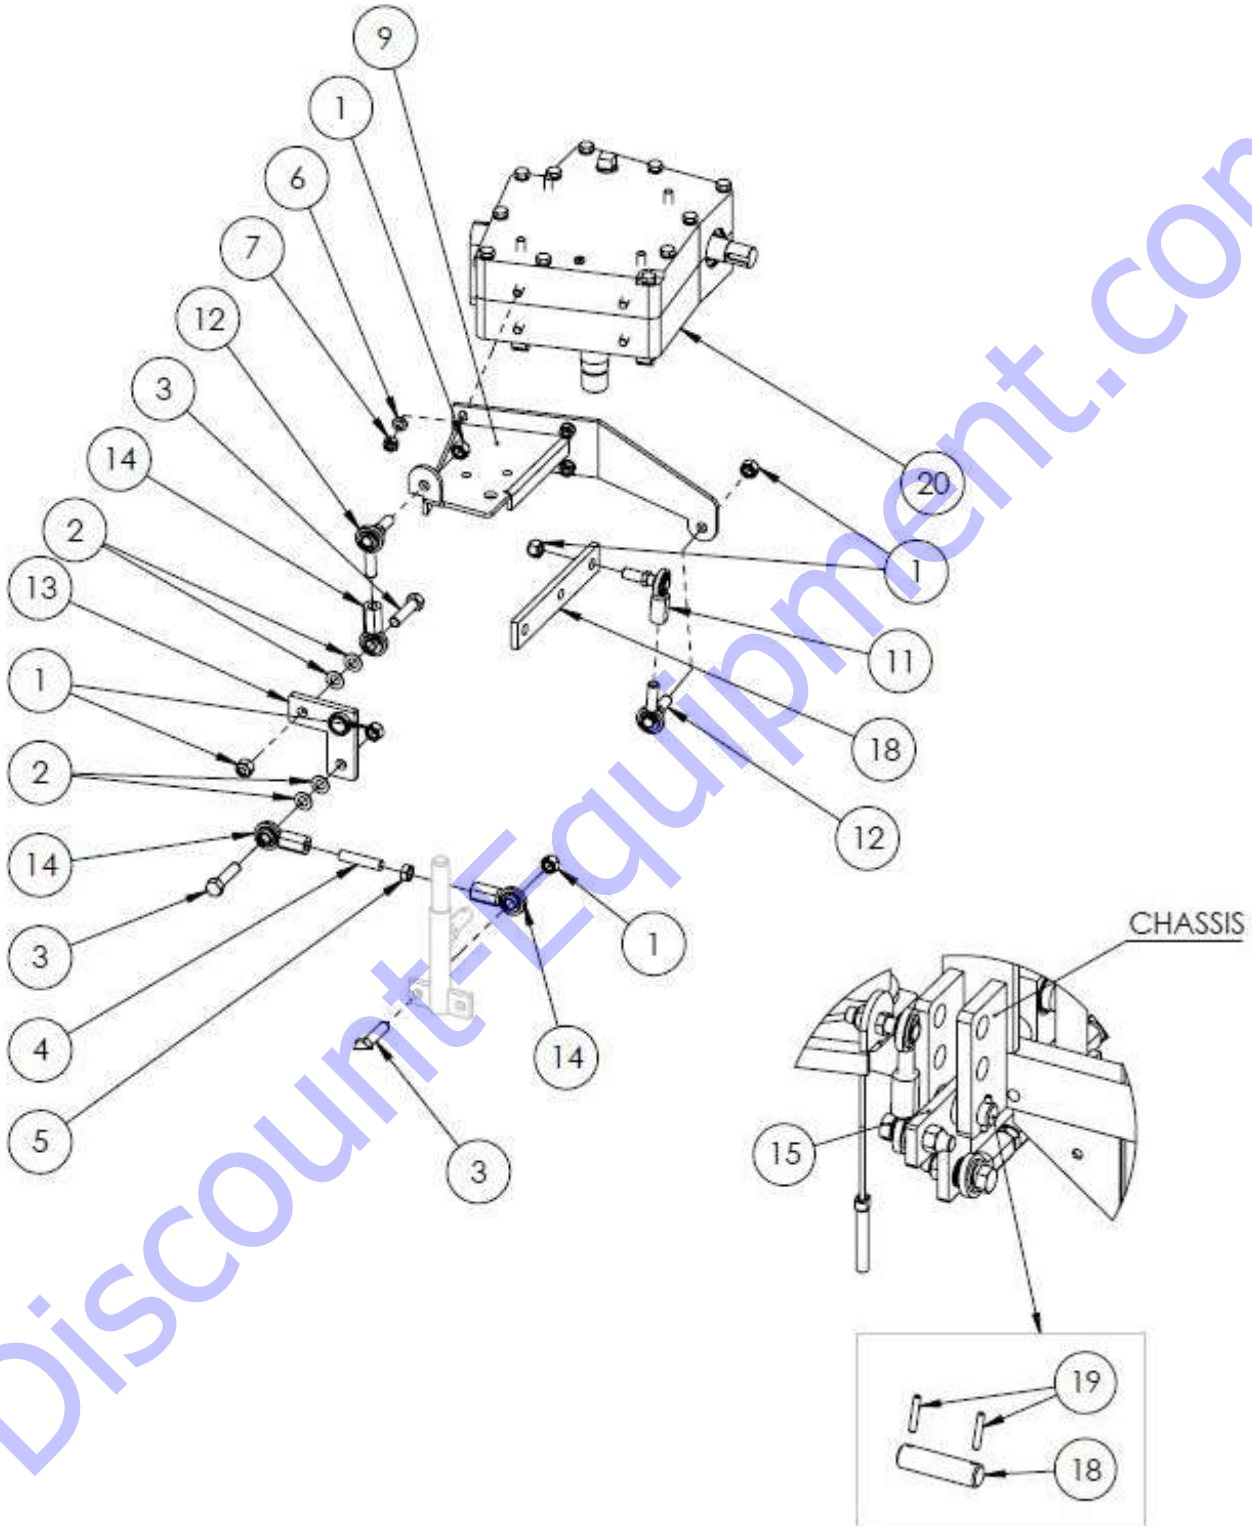

**PARTS LIST 7 – RIDE-ON TROWELS**

**TITAN, 78 STEERING: 16809 LEFT HAND SIDE**

Figure 13: Left Hand Steering Assembly

**TITAN, 78 STEERING: 16809 LEFT HAND SIDE – PARTS LIST 7**

Item #	Part #	Description	QTY	Remarks
1	12517	NYLOCK NUT, 1/2-20UNF	2	
6	11621	LOCKWASHER, M10	6	
7	11622	HEX NUT, M10-1.5	6	
8	13348	HHCS, M10-1.5 X 25MM LG, ZP	2	
10	16037	CONTROL ARM, LH	1	
11	12412	ROD END PIVOT ASS'Y - FEMALE/MALE	1	
12	13932	ROD END - MALE/MALE	1	
18	16006	PIVOT ARM	1	
19	16021	LH GEARBOX ASSEMBLY	1	

**TITAN, 78 STEERING: 16809 RIGHT HAND SIDE**

Figure 14: Right Hand Steering Assembly

Figure 15: Right Hand Steering Assembly

**TITAN, 78 STEERING: 16809 RIGHT HAND SIDE – PARTS LIST 7**

Item #	Part #	Description	QTY	Remarks
1	12517	NYLOCK NUT, 1/2-20UNF	2	
2	12930	WASHER, FLAT, 7/16" DIA, ZP	4	
3	981260	HEX BOLT, 1/2-13 UNC x 2 LG	3	
4	12969	THREADED ROD 1/2-20 x 2-1/4"LG	1	
5	12592	HEX JAM NUT 1/2-20UNF	1	
6	11621	LOCKWASHER, M10	6	
7	11622	HEX NUT, M10-1.5	6	
8	13348	HHCS, M10-1.5 X 25MM LG, ZP	2	
9	16038	CONTROL ARM, RH	1	
11	12412	ROD END PIVOT ASS'Y - FEMALE/MALE	1	
12	13932	ROD END - MALE/MALE	1	
13	16041	STEERING PIVOT, R/L	1	
14	12420	ROD END PIVOT ASS'Y - FEMALE	3	
15	16114	TITAN PITCH CONTROL ASSEMBLY	1	
18	16006	PIVOT ARM	1	
20	16020	RH GEARBOX ASSEMBLY	1	

**PARTS LIST 8 – RIDE-ON TROWELS**

**PITCH CONTROL ASSEMBLY: 16114**

Figure 16: Complete Pitch Control

**PITCH CONTROL ASSEMBLY: 16114 – PARTS LIST 8**

Item #	Part #	Description	QTY	Remarks
1	14333	PITCH CONTROL TUBE	1	
2	10303	SCREW SHAFT	1	
3	10308	THREADED SLIDE BUSHING	1	
4	10307	RETAINER	1	
5	10306	WASHER 3/4"DIA	1	
6	10305	SCREW SHAFT	1	
7	10304	BEARING	1	
8	12893	CRANK HANDLE ASS'M	1	
9	10315	PIN 3/16"DIA x 1-1/4"LG	1	
10	10510	SHCS, 1/4"-20UNCx3/8"LG	1	
11	10309	SPRING PIN 3/16"DIA x 1-1/2"LG	1	
12	22539	PITCH CONTROL CABLE	1	
13	10511	RHMS 1/4-20 x 3/8"LG SLOTTED	1	
14	10521	LOCKWASHER, 1/4"	1	