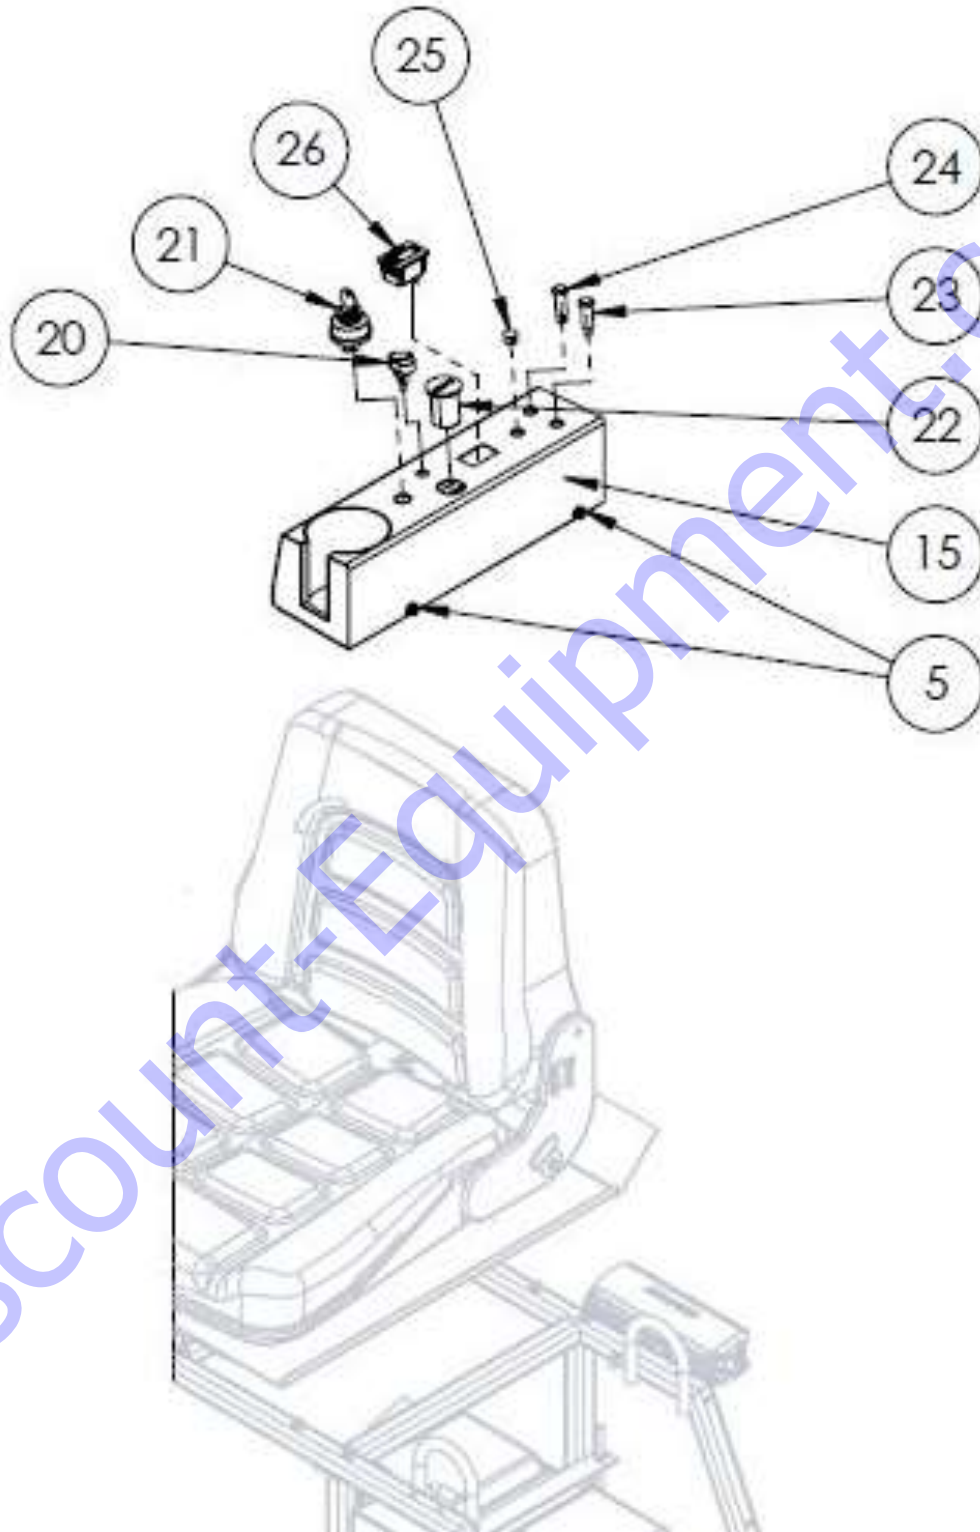

**TITAN, SEAT FRAME: 16801**

Figure 6: Seat Frame Assembly

**TITAN, SEAT FRAME: 16801 – PARTS LIST 2**

Item #	Part #	Description	QTY	Remarks
5	14596	HWHS 1/4-20 X 1/2"LG THREAD	2	
15	16043	TITAN CONTROL BOX	1	
20	14377	SWITCH, ON/OFF, SPST, BLUE	1	
21	13953	IGNITION SWITCH	1	
22	16061	DUAL USB CHARGER	1	
23	14379	CONTROL LAMP, RED, 12 VDC	1	
24	14378	CONTROL LAMP, AMBER, 12 VDC	1	
25	16146	PLUG, HOLE, 1/2"	1	
26	16140	TACH/HOUR METER	1	