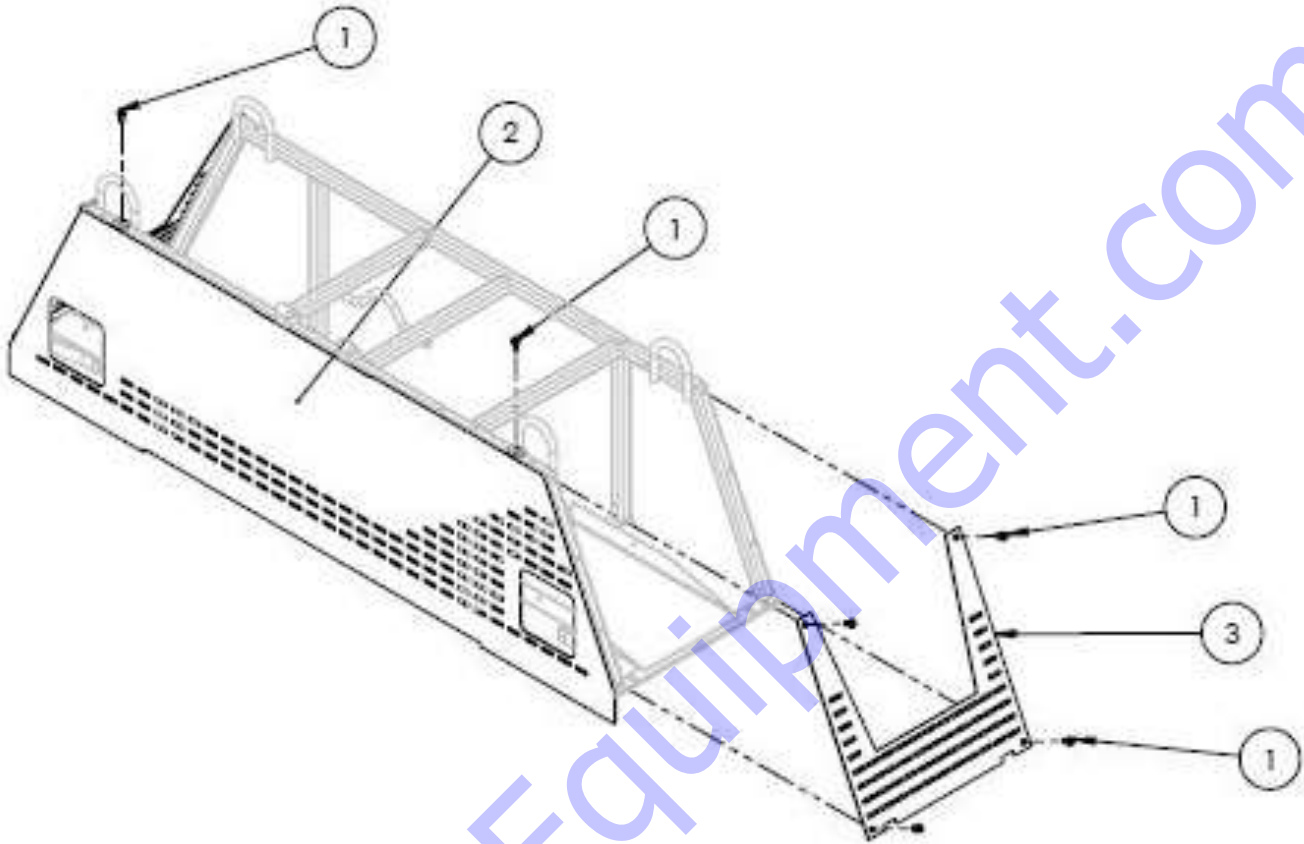

Discount-Equipment.com

**PARTS LIST 3 – RIDE-ON TROWELS**

**TITAN, 78 PANELS: 16812**

Figure 8: Panel Assembly

**TITAN, 78 PANELS: 16812 – PARTS LIST 3**

Item #	Part #	Description	QTY	Remarks
1	14596	HWHS 1/4-20 x 1/2"LG THREAD CUTTING	10	
2	16051	FRONT PANEL	1	
3	16050	SIDE PANEL 78	2	