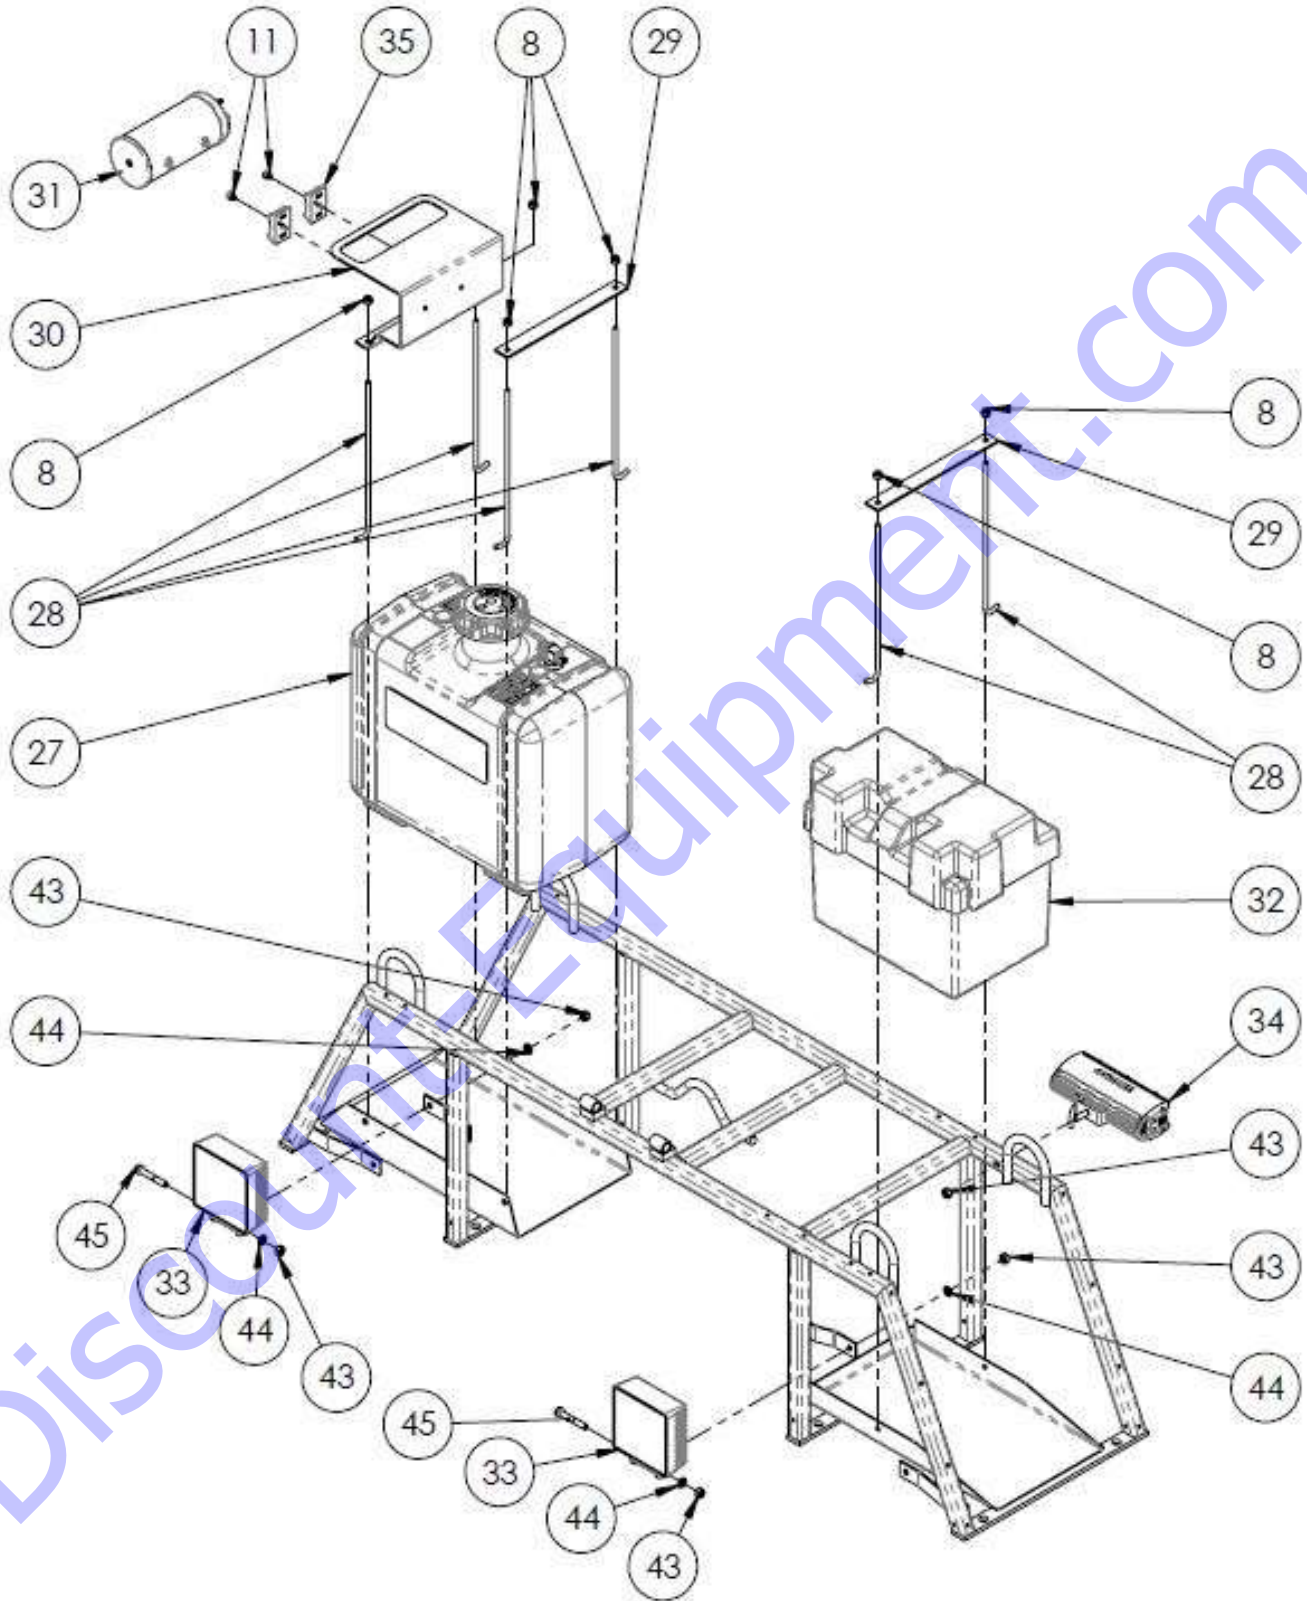

**TITAN, SEAT FRAME: 16801**

Figure 4: Seat Frame Assembly

**TITAN, SEAT FRAME: 16801 – PARTS LIST 2**

Item #	Part #	Description	QTY	Remarks
8	30141	LOCKNUT 1/4-20UNC	6	
11	21725	M6-1X6, SHCS, METRIC	2	
27	18150	GAS TANK	1	
28	13839	HOLD DOWN BOLT	6	
29	10192	GAS TANK HOLD-DOWN BAR	2	
30	16018	CARB COVER W/ TROWEL HOLDER	1	
31	18126	CARB CANISTER	1	
32	13192	BATTERY BOX-BLACK POLY	1	
33	16045	SQUARE LED LIGHT	2	
34	16046	RECTANGLE LED LIGHT	1	
35	18124	CARB CANISTER BRACKET	2	
43	10915	HEX NUT, 5/16-18UNC, GRADE 5	5	
44	10402	LOCKWASHER, 5/16, ZP	5	
45	10403	HHCS 5/16-18 X 2"LG	2	