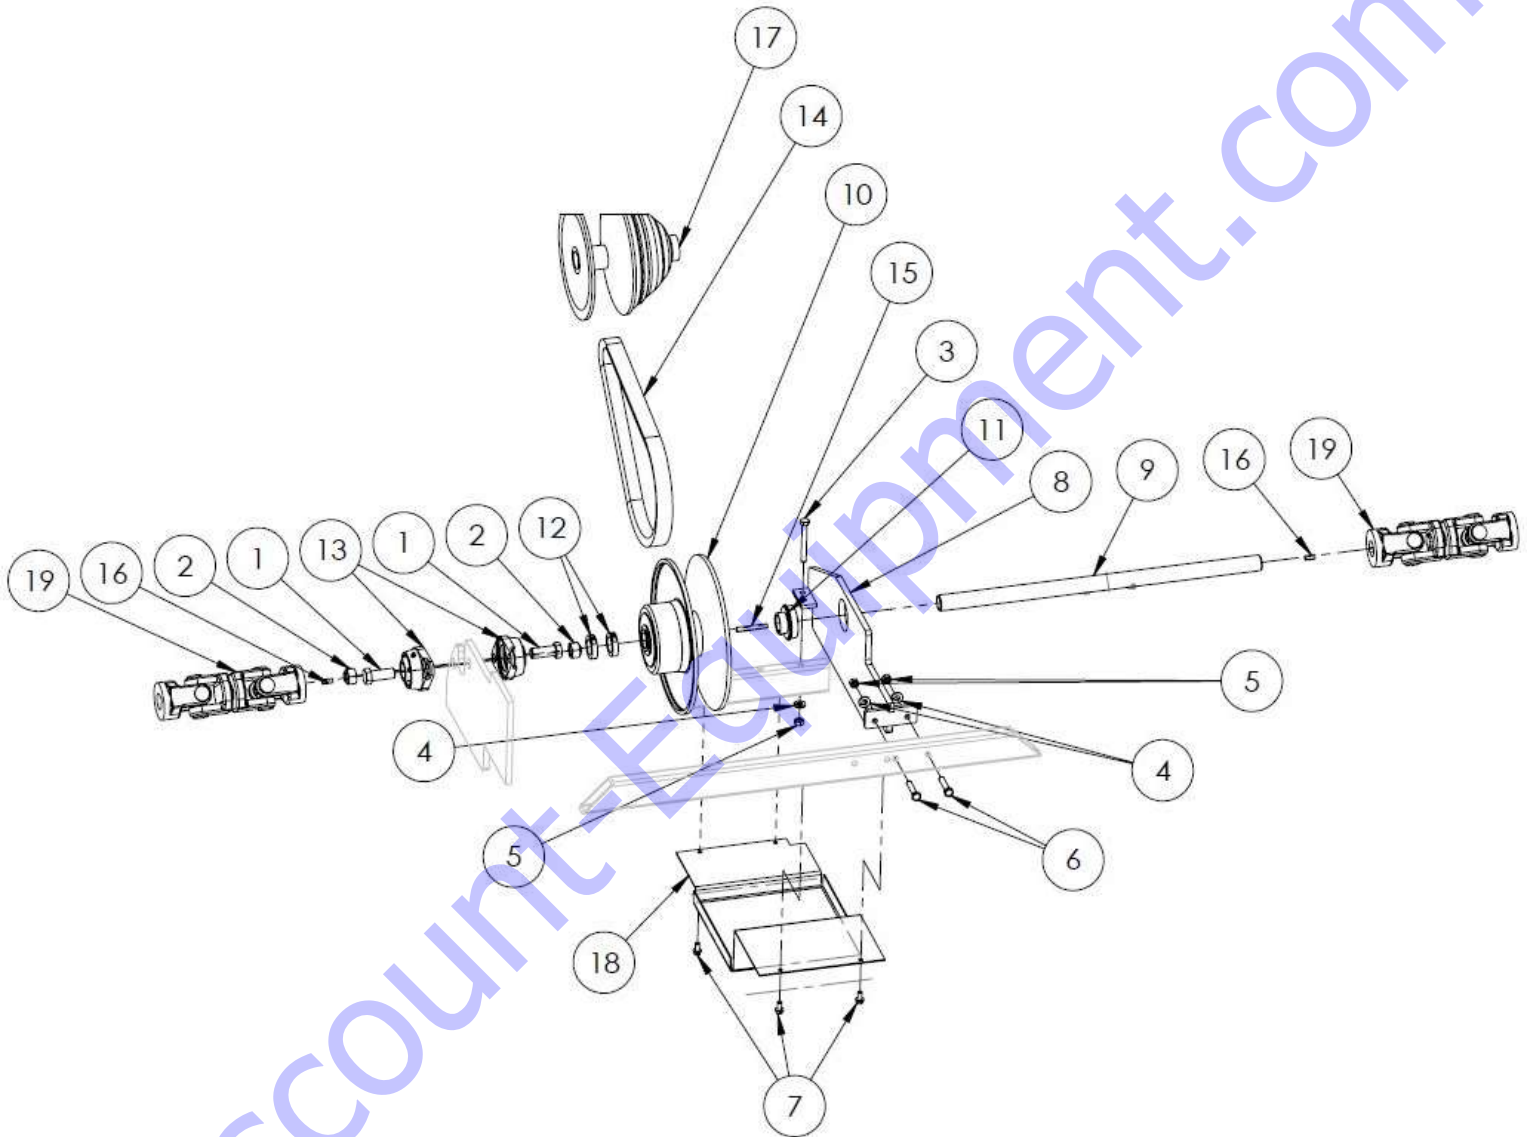

## PARTS LIST 9 – RIDE-ON TROWELS

TITAN 96, DRIVETRAIN ASSEMBLY: 16803

Figure 17: Drivetrain Assembly

**TITAN 96, DRIVETRAIN ASSEMBLY: 16803 – PARTS LIST 9**

Item #	Part #	Description	QTY	Remarks
1	16148	HHCS, M16-1.5 X 40MM LG	2	
2	16147	LOCK NUT, M16-1.5, ZP	2	
3	11745	HHCS, M8-1.25 X 55MM LG, ZP	1	
4	11614	LOCK WASHER, M8, ZP	3	
5	11615	NUT, HEX, M8-1.25, ZP	3	
6	10452	HHCS M8 X 40MM	2	
7	14596	HWHS 1/4-20 X 1/2"LG THREAD CUTTING	4	
8	16106	TITAN BEARING SUPPORT	1	
9	16065	TITAN 96 SHAFT	1	
10	14724	DRIVEN PULLEY	1	
11	16105	BEARING	1	
12	16111	SHAFT COLLAR	2	
13	12453	FLANGE BEARING	2	
14	14879	V-BELT BX36	1	
15	11003	KEY 1/4" SQ X 2"LG	1	
16	16149	KEY 1/4" SQ X 5/8"LG	2	
17	14704	CVT DRIVE CLUTCH	1	
18	16125	CVT SPLASH GUARD LARGE	1	
19	13767	U-JOINT DRIVE COUPLING	2	