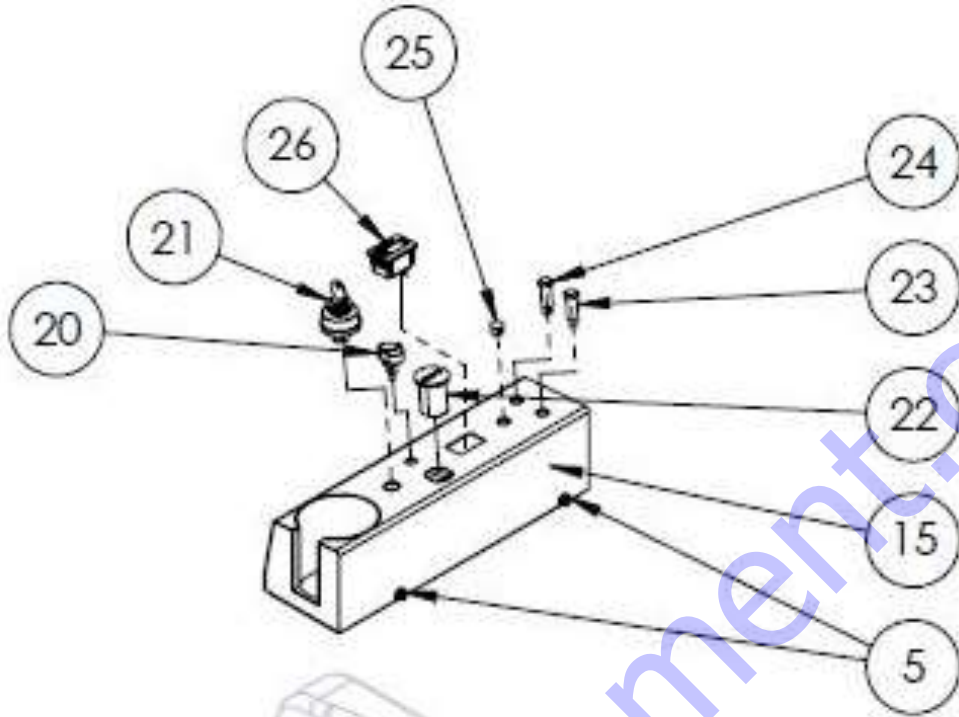

Discount-Equipment.com

Figure 5: Seat Frame Assembly

**TITAN, SEAT FRAME: 16801 – PARTS LIST 2**

Item #	Part #	Description	QTY	Remarks
5	14596	HWHS 1/4-20 X 1/2"LG THREAD CUTTING	8	
6	10956	M12-1.5 NYLOCK NUT	2	
7	11863	SHCS, M10-1.75X70MM LG, ZP	2	
15	16043	TITAN CONTROL BOX	1	
16	16004	HINGED PLATE	1	