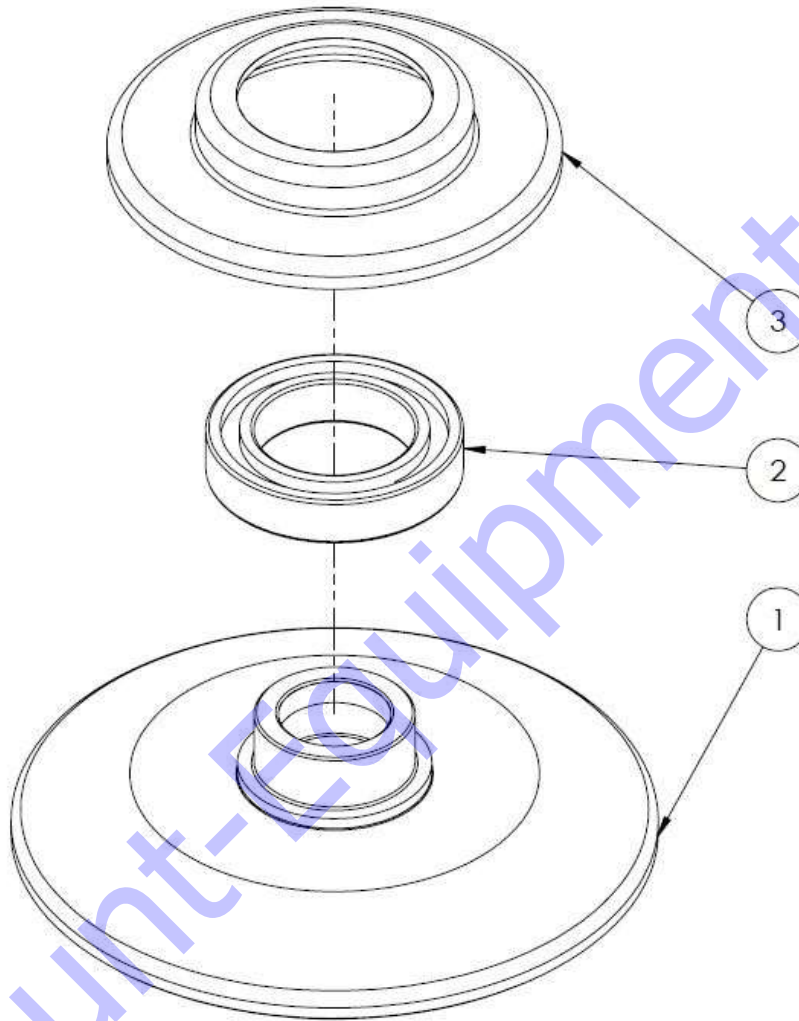

## PARTS LIST 13 – RIDE-ON TROWELS

### PRESSURE PLATE ASSEMBLY: 20626

Figure 21: Pressure Plate Assembly

### PRESSURE PLATE ASSEMBLY: 20626 – PARTS LIST 13

Item #	Part #	Description	QTY	Remarks
1	10659	LARGE PRESSURE PLATE	1	
2	10663	LARGE THRUST BEARING	1	
3	10667	LARGE PRESSURE PLATE CAP	1	