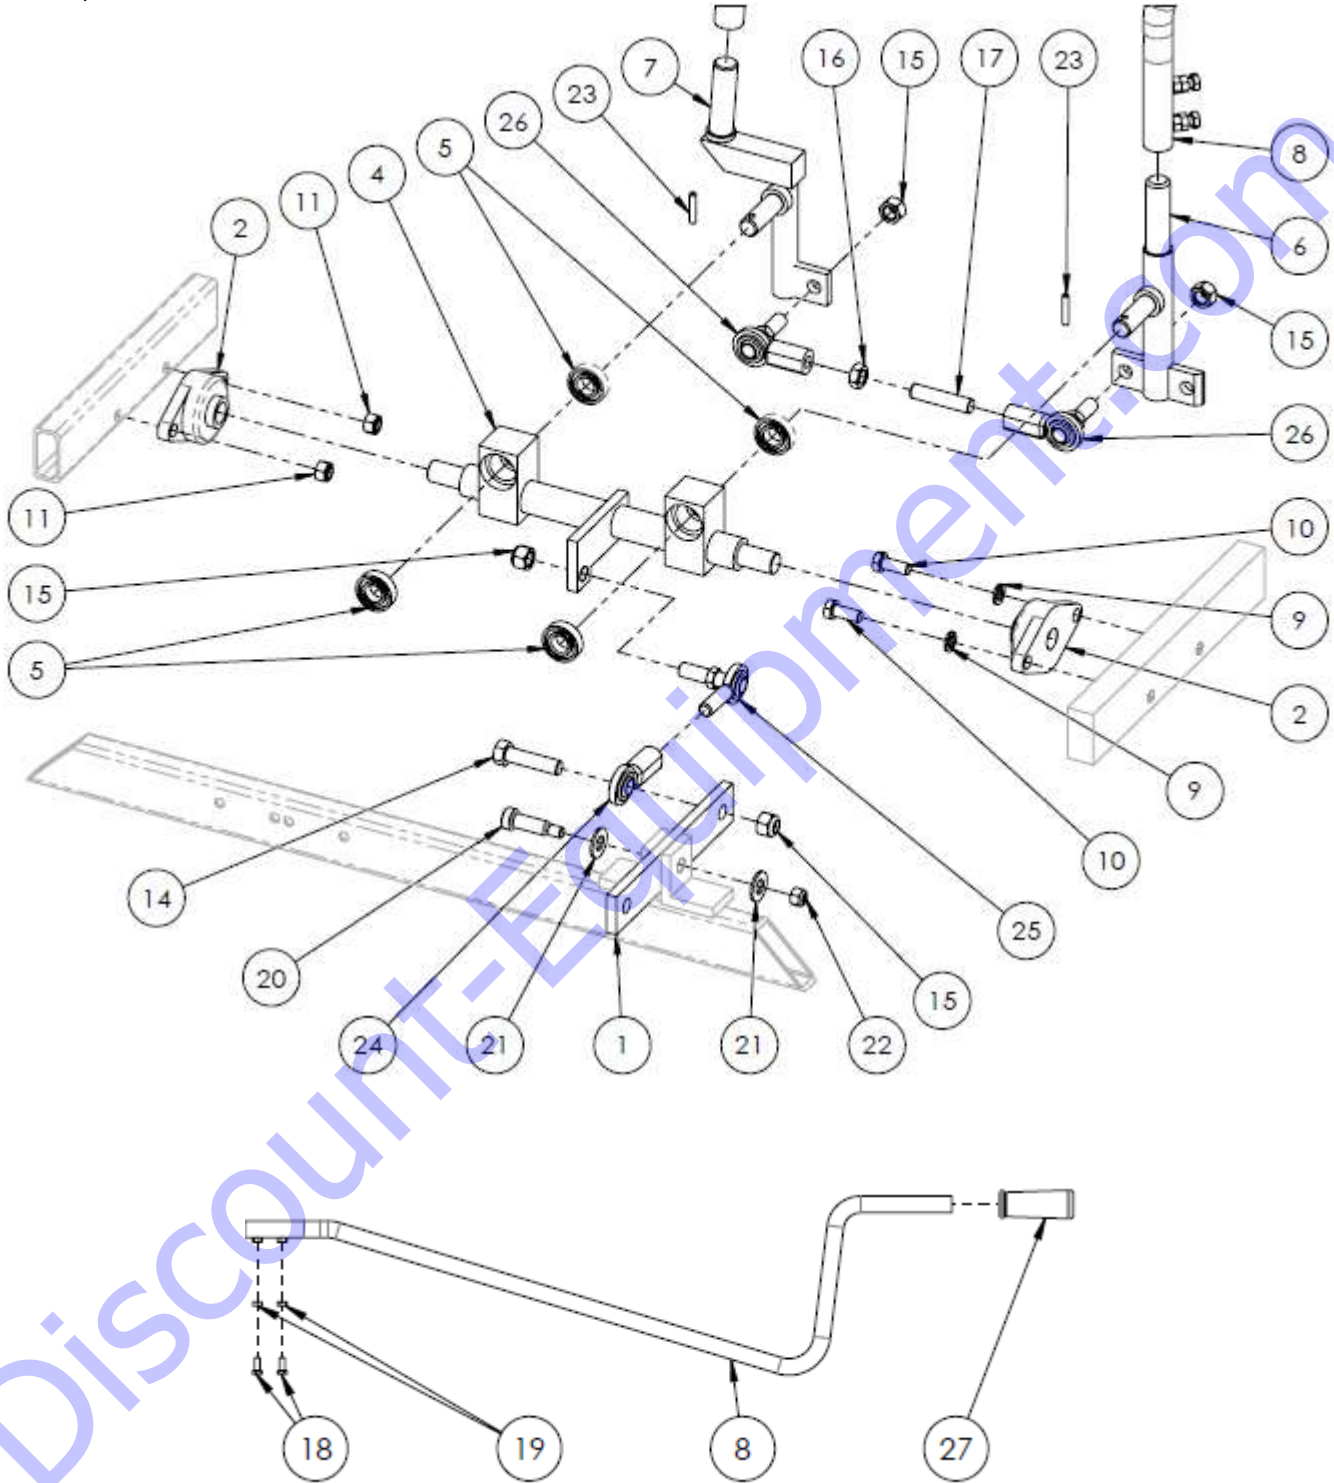

Discount-Equipment.com

**TITAN, COMMON STEERING: 16805 RIGHT HAND SIDE**

Figure 12: Right Hand Steering Assembly

**TITAN, COMMON STEERING: 16805 RIGHT HAND SIDE – PARTS LIST 6**

Item #	Part #	Description	QTY	Remarks
1	16006	PIVOT ARM, 3/8"	1	
2	13570	FLANGE BEARING	2	
4	16014	STEERING SHAFT, RH,	1	
5	13883	BEARING	4	
6	16010	OUTSIDE STEERING LINK-RH	1	
7	16011	INSIDE STEERING LINK-RH	1	
8	16049	TITAN HANDLE	2	
9	11621	LOCKWASHER, M10	2	
10	13348	HHCS, M10-1.5 X 25MM LG, ZP	2	
11	11802	LOCK NUT, M10-1.5, NYLOCK, ZP	2	
14	981260	HEX BOLT, 1/2-13 UNC X 2	1	
15	12517	NYLOCK NUT, 1/2-20UNF	2	
16	12592	HEX JAM NUT 1/2-20UNF	1	
17	12969	THREADED ROD 1/2-20 X 2-1/4"LG	1	
18	10999	HHCS M8 X 20MM	8	
19	11615	NUT, HEX, M8-1.25, ZP	8	
20	12985	SHSB 1/2"SHLDR X 3/8-16 X 1-1/4"LG	1	
21	50026	1/2" FLATWASHER	2	
22	10317	3/8-16UNC LOCKNUT, NYLON	1	
23	10696	SPRING PIN, 5MM X 30	2	
24	12420	ROD END PIVOT ASS'Y - FEMALE	1	
25	13932	ROD END - MALE/MALE	1	
26	12412	ROD END PIVOT ASS'Y - FEMALE/MALE	2	
27	13065	HANDLE GRIP 1"	4	