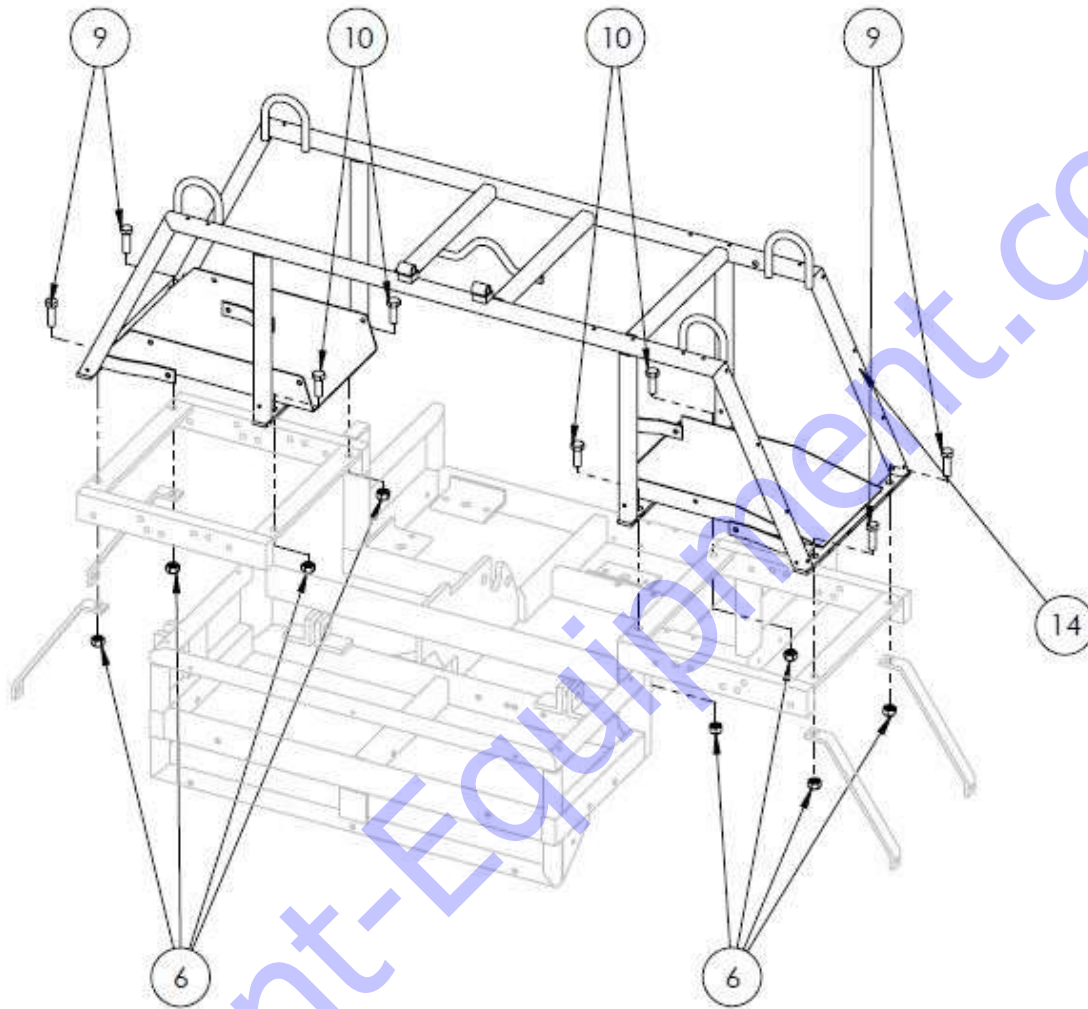

### TITAN, SEAT FRAME: 16801

Figure 3: Seat Frame Assembly