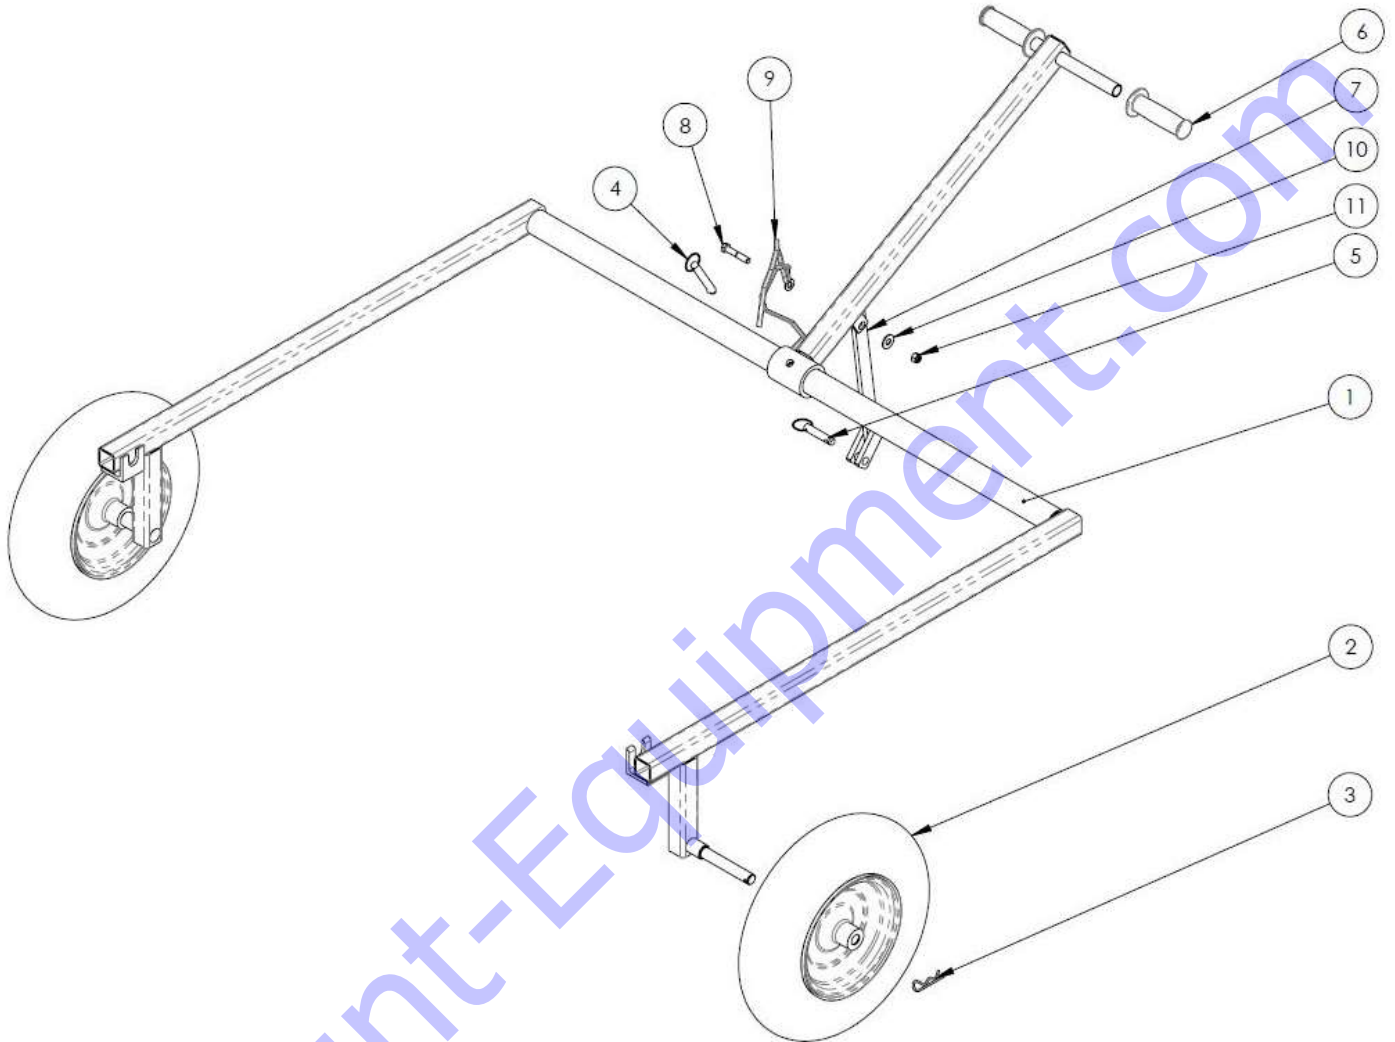

Discount-Parts.com

**PARTS LIST 17 – RIDE-ON TROWELS**

**TRANSPORTER (OPTION): 16083**

Figure 24: Retardant Sprayer Assembly

**TRANSPORTER: 16083 (OPTION) – PARTS LIST 17**

Item #	Part #	Description	QTY	Remarks
1	22524	TRANSPORTER FRAME ASSEMBLY	1	
2	13198	WHEEL, PNEUMATIC, TRANSPORTER	2	
3	50265	COTTER PIN 1/8"DIA	2	
4	12487	HITCH PIN LARGE 3-1/2"LG	1	
5	12488	HITCH PIN LARGE 2-1/2"LG	1	
6	10509	HANDLE GRIP	2	
7	16094	TITAN96/88 TRANSPORTER PICKUP BAR	1	
8	12859	HHCS 3/8-16 UNC x 2"LG	1	
9	12860	CHAIN LINK WITH 3/8" WASHER	1	
10	10905	USS FLAT WASHER, 3/8 DIA.	1	
11	10317	3/8-16UNC LOCKNUT, NYLON	1	