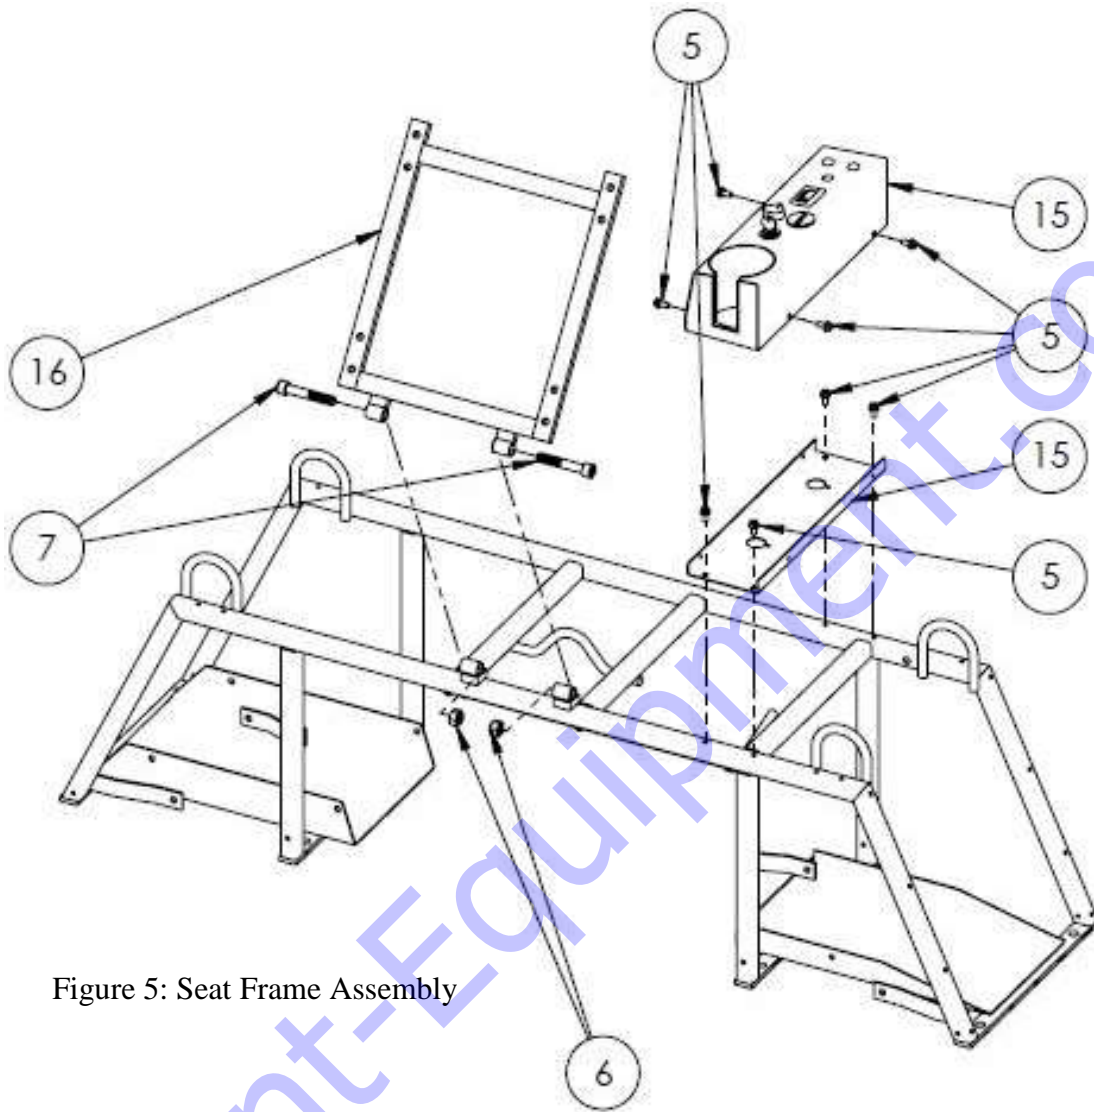

Discount-Equipment.com

Figure 5: Seat Frame Assembly

**TITAN, SEAT FRAME: 16801 – PARTS LIST 2**

Item #	Part #	Description	QTY	Remarks
5	14596	HWHS 1/4-20 X 1/2"LG THREAD CUTTING	8	
6	10956	M12-1.5 NYLOCK NUT	2	
7	11863	SHCS, M10-1.75X70MM LG, ZP	2	
15	16043	TITAN CONTROL BOX	1	
16	16004	HINGED PLATE	1	