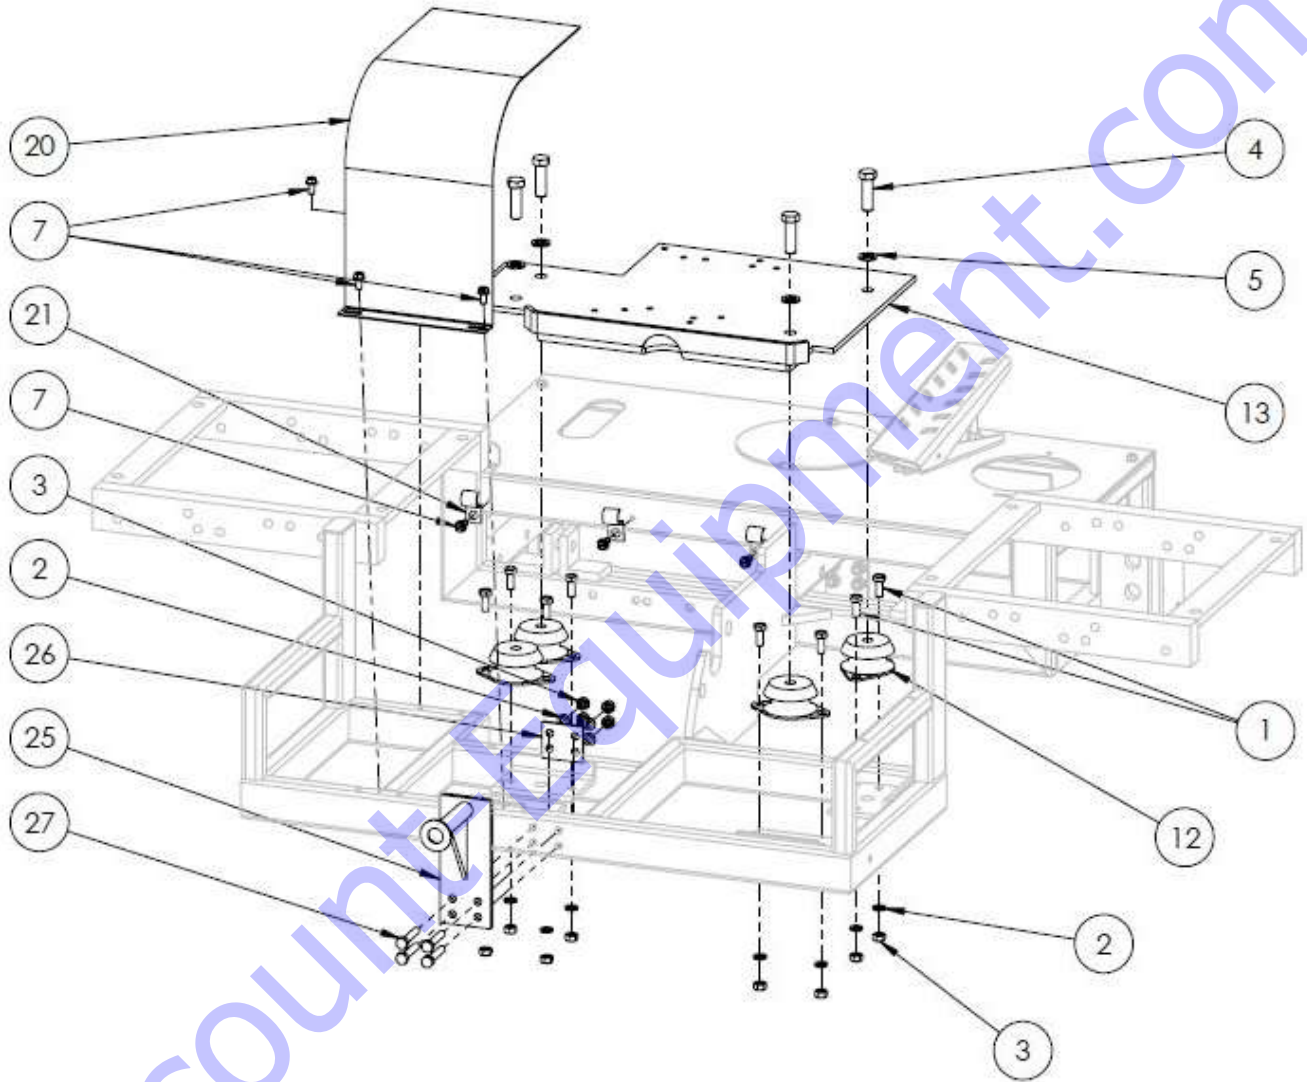

TITAN, FRAME COMMON: 16807

TITAN, FRAME COMMON: 16807 – PARTS LIST 1

Item #	Part #	Description	QTY	Remarks
1	10999	HHCS M8 X 20MM	8	
2	11614	LOCK WASHER, M8, ZP	12	
3	11615	NUT, HEX, M8-1.25, ZP	12	
4	10955	HHCS 12MM-1.25 X 40MM	3	
5	10735	LOCK WASHER, SPLIT, M12	3	
7	14596	HWHS ¼-20 X 1/2" LG THREAD CUTTING	6	
12	14101	ANTI-VIBRATION MOUNT	4	
13	16003	ENGINE MOUNTING PLATE	1	
20	16042	BELT GUARD TITAN	1	
21	13591	WIRING CLAMP 5/8"	3	
25	16089	TITAN TRANSPORTER BACK PIN	1	S/N 711200 AND HIGHER
26	16096	TRANSPORTER BACK PLATE	1	S/N 711200 AND HIGHER
27	10784	HHCS, M8-1.25 X 45MM, ZP	4	S/N 711200 AND HIGHER

Discount-Equipment.com