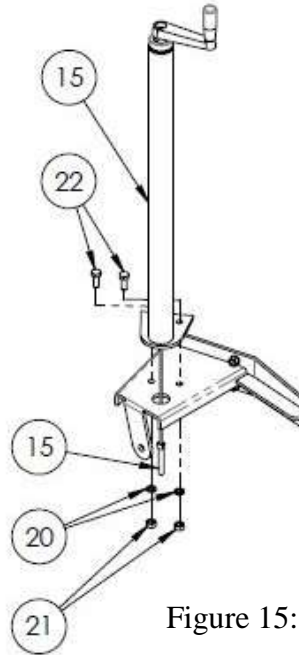

### TITAN, 96 STEERING: 16806 LEFT HAND SIDE – PARTS LIST 7

Item #	Part #	Description	QTY	Remarks
1	12517	NYLOCK NUT, 1/2-20 UNF	2	
6	11621	LOCKWASHER, M10	4	
7	11622	HEX NUT, M10-1.5	4	
10	16036	CONTROL ARM, REINFORCED, LH	1	
11	12412	ROD END PIVOT ASS'Y - FEMALE/MALE	1	
12	13932	ROD END - MALE/MALE	1	
15	16114	PITCH CONTROL HANDLE ASSEMBLY	1	
19	16006	PIVOT ARM	1	
20	11621	LOCKWASHER, M10, SPLIT	2	
21	11622	HEX NUT, M10-1.5, DIN 934	2	
22	13348	HHCS, M10-1.5 x 25MM LG	2	
23	16021	LH GEARBOX ASSEMBLY	1	

**TITAN, 96 STEERING: 16806 RIGHT HAND SIDE**

Figure 14: Right Hand Steering Assembly

Figure 15: Right Hand Steering Assembly

**TITAN, 96 STEERING: 16806 RIGHT HAND SIDE – PARTS LIST 7**

Item #	Part #	Description	QTY	Remarks
1	12517	NYLOCK NUT, 1/2-20UNF	6	
2	12930	WASHER, FLAT, 7/16" DIAMETER, USS, ZP	4	
3	981260	HEX BOLT, 1/2-13 UNC x 2 LG	3	
4	12969	THREADED ROD 1/2-20 x 2-1/4"LG	1	
5	12592	HEX JAM NUT 1/2-20UNF	1	
6	11621	LOCKWASHER, M10	4	
7	11622	HEX NUT, M10-1.5	4	
9	16035	CONTROL ARM, REINFORCED, RH	1	
11	12412	ROD END PIVOT ASS'Y - FEMALE/MALE	1	
12	13932	ROD END - MALE/MALE	2	
13	16034	STEERING PIVOT, R/L	1	
14	12420	ROD END PIVOT ASS'Y - FEMALE	3	
15	16114	PITCH CONTROL HANDLE ASSEMBLY	1	
16	16123	LEVER PIN	1	
17	10696	SPRING PIN, 5MM x 30	2	
19	16006	PIVOT ARM, 3/8"	1	
20	11621	LOCKWASHER, M10, SPLIT	2	
21	11622	HEX NUT, M10-1.5, DIN 934	2	
22	13348	HHCS, M10-1.5 x 25MM LG	2	
23	16010	OUTSIDE STEERING LINK-RH	1	