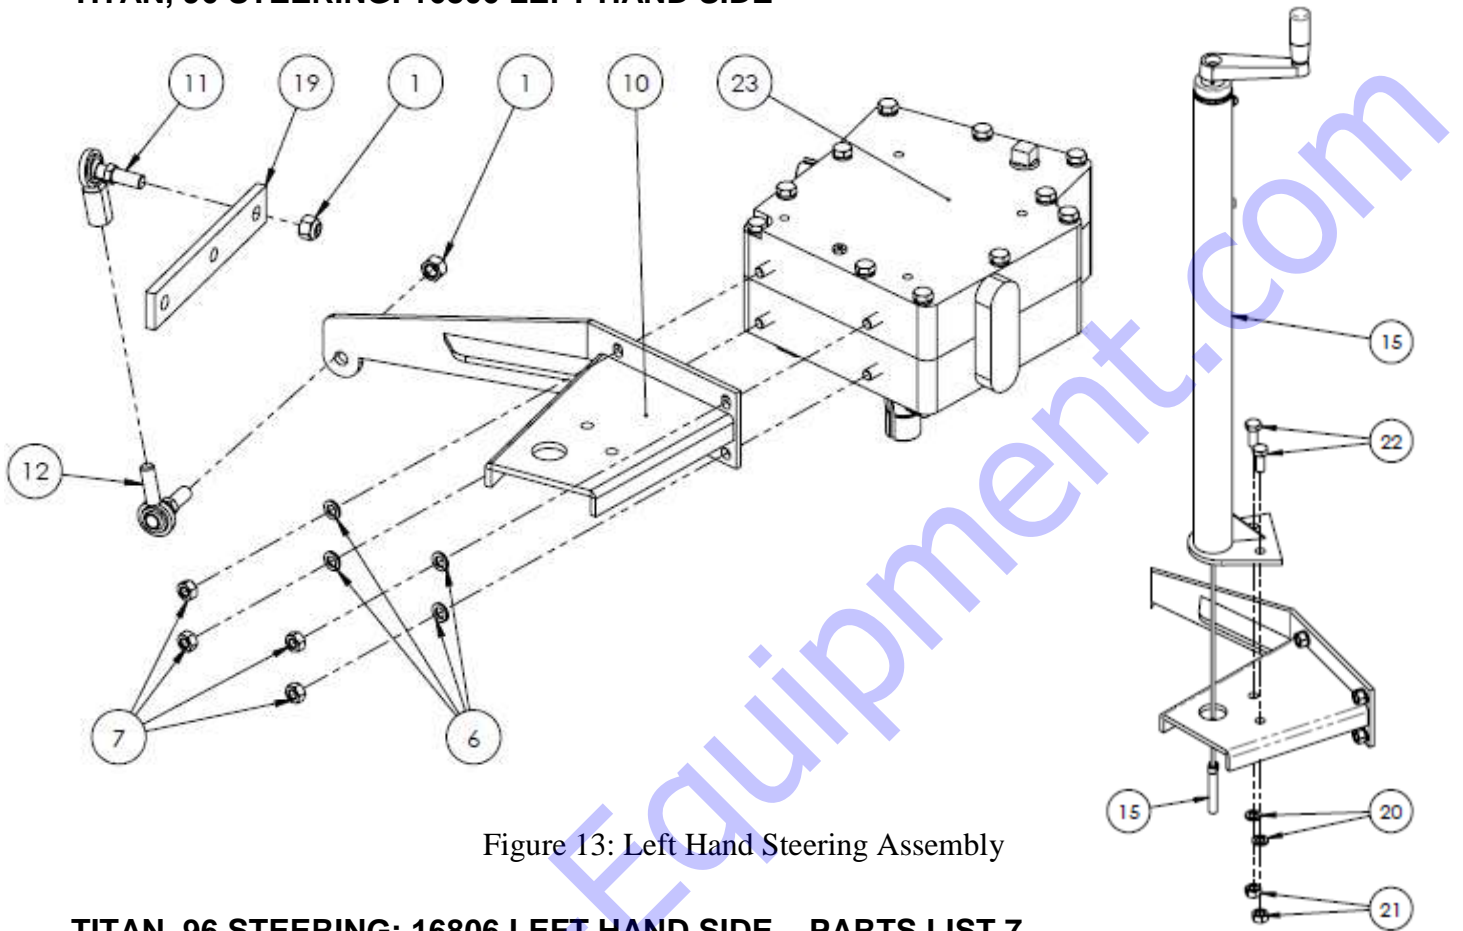

### TITAN, 96 STEERING: 16806 LEFT HAND SIDE

Figure 13: Left Hand Steering Assembly