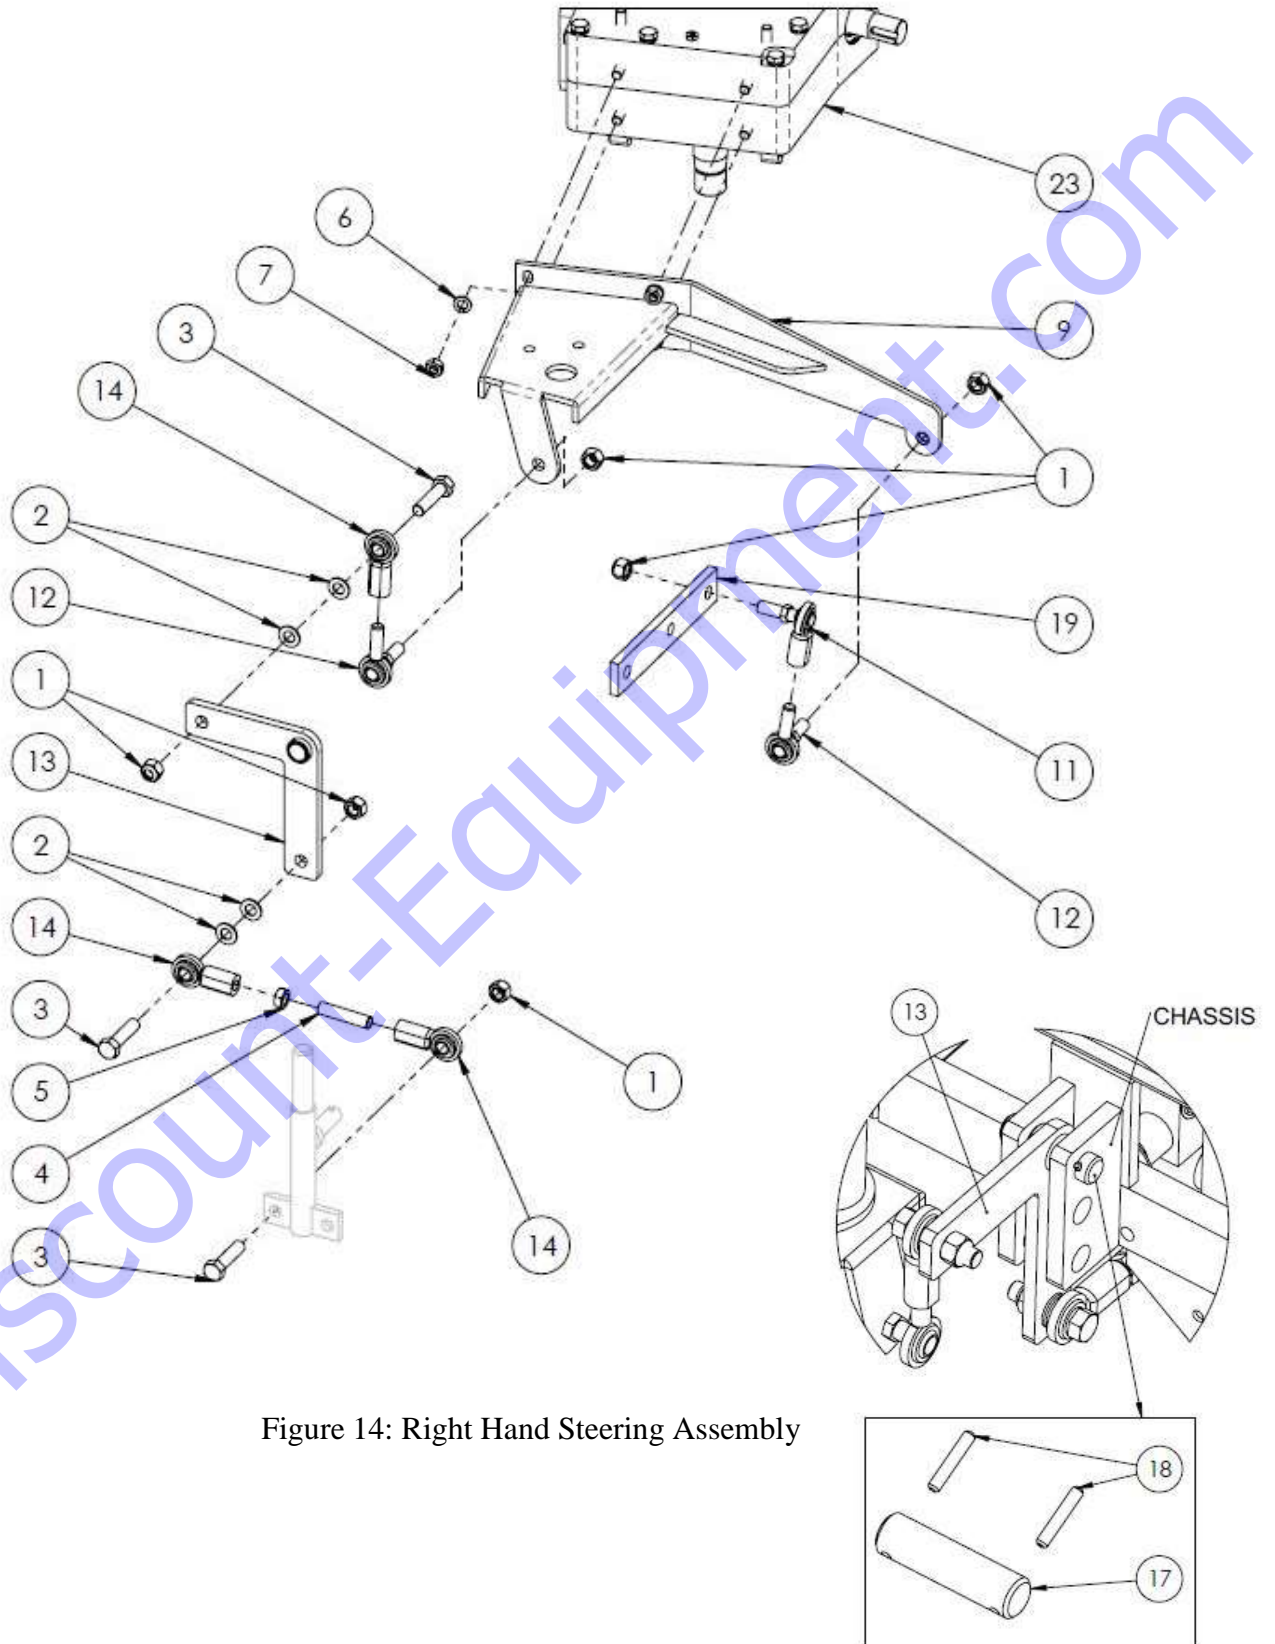

**TITAN, 96 STEERING: 16806 RIGHT HAND SIDE**

Figure 14: Right Hand Steering Assembly

Figure 15: Right Hand Steering Assembly

**TITAN, 96 STEERING: 16806 RIGHT HAND SIDE – PARTS LIST 7**

Item #	Part #	Description	QTY	Remarks
1	12517	NYLOCK NUT, 1/2-20UNF	6	
2	12930	WASHER, FLAT, 7/16" DIAMETER, USS, ZP	4	
3	981260	HEX BOLT, 1/2-13 UNC x 2 LG	3	
4	12969	THREADED ROD 1/2-20 x 2-1/4"LG	1	
5	12592	HEX JAM NUT 1/2-20UNF	1	
6	11621	LOCKWASHER, M10	4	
7	11622	HEX NUT, M10-1.5	4	
9	16035	CONTROL ARM, REINFORCED, RH	1	
11	12412	ROD END PIVOT ASS'Y - FEMALE/MALE	1	
12	13932	ROD END - MALE/MALE	2	
13	16034	STEERING PIVOT, R/L	1	
14	12420	ROD END PIVOT ASS'Y - FEMALE	3	
15	16114	PITCH CONTROL HANDLE ASSEMBLY	1	
16	16123	LEVER PIN	1	
17	10696	SPRING PIN, 5MM x 30	2	
19	16006	PIVOT ARM, 3/8"	1	
20	11621	LOCKWASHER, M10, SPLIT	2	
21	11622	HEX NUT, M10-1.5, DIN 934	2	
22	13348	HHCS, M10-1.5 x 25MM LG	2	
23	16010	OUTSIDE STEERING LINK-RH	1	