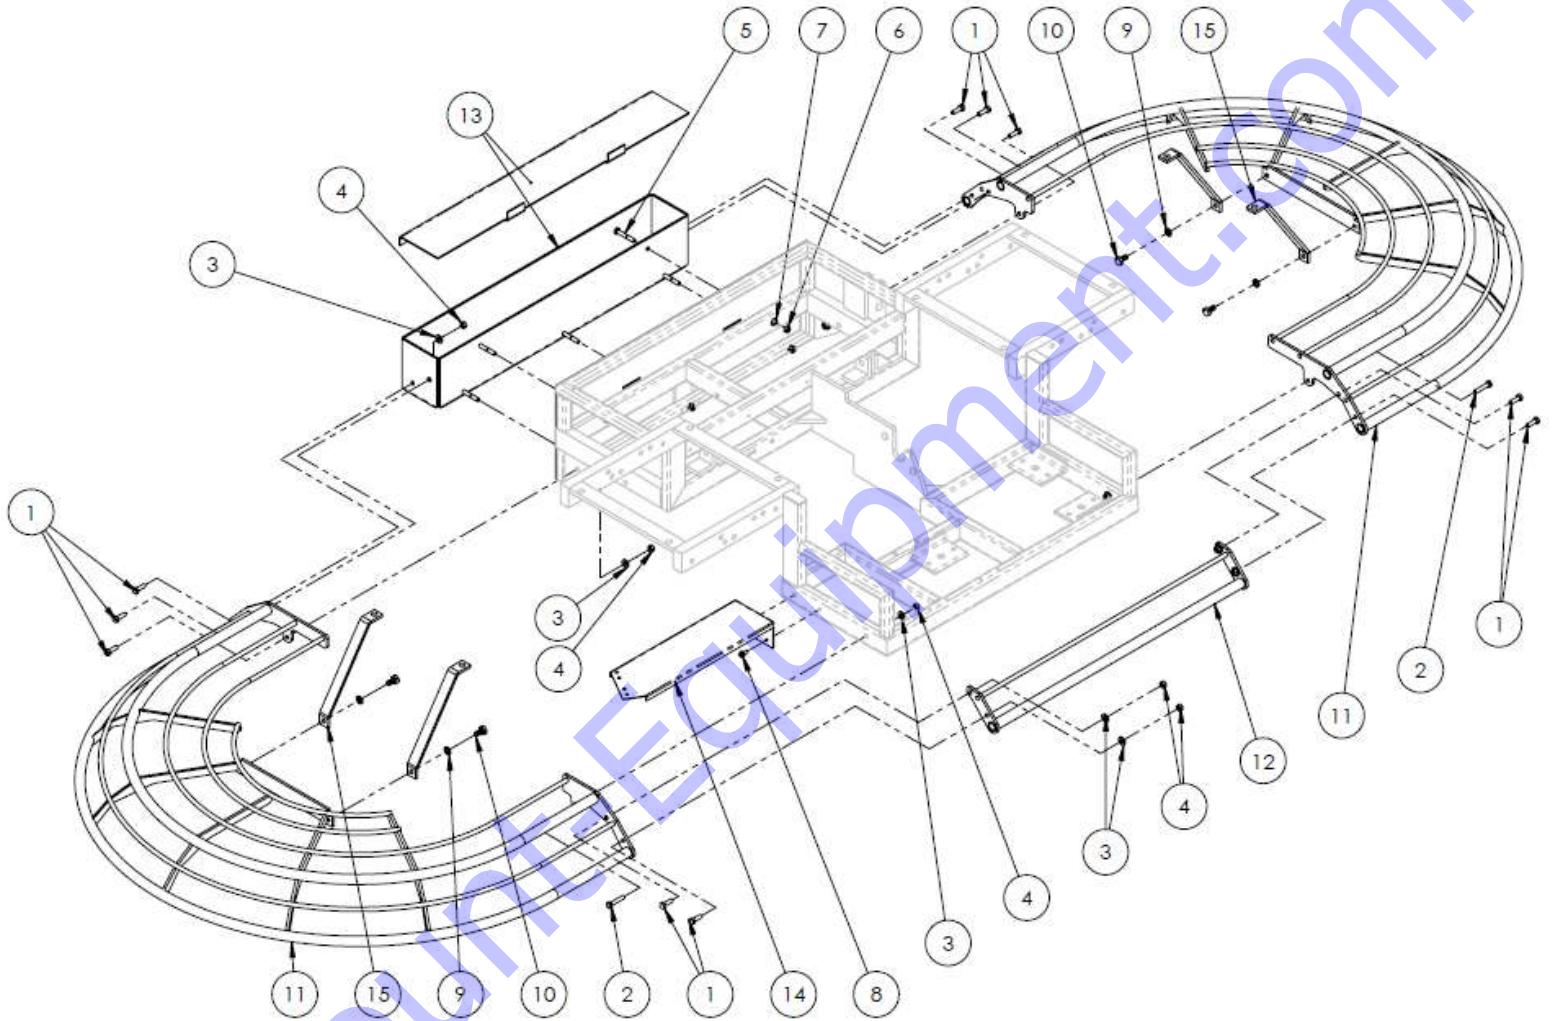

**PARTS LIST 4 – RIDE-ON TROWELS**

**TITAN, 96 RINGS: 16802**

Figure 9: Guard Ring Assembly

**TITAN, 96 RINGS: 16802 – PARTS LIST 4**

Item #	Part #	Description	QTY.	Remarks
1	11619	HHCS, M8-1.25 X 25MM LG, ZP	10	
2	10452	HHCS M8 X 40MM	2	
3	11614	LOCK WASHER, M8, ZP	12	
4	11615	NUT, HEX, M8-1.25, ZP	12	
5	10453	HHCS M8-1.25 X 50MM	5	
6	11617	LOCK NUT, 5/16"-18UNC, NYLOCK, ZP	5	
7	11667	WASHER, FLAT, 5/16, ZP	5	
8	14596	HWHS 1/4-20 X 1/2"LG THREAD CUTTING	2	
9	11621	LOCKWASHER, M10	4	
10	31008	HHCS, M10-1.5 X 20MM LG, ZP	4	
11	16070	GUARD RING, FLIP-UP	2	
12	16073	BACK GUARD	1	
13	16019	TOOL BOX (WITH COVER)	1	
14	16131	TITAN RING COVER PLATE	1	
15	16128	TITAN GUARD RING BRACKET	4	