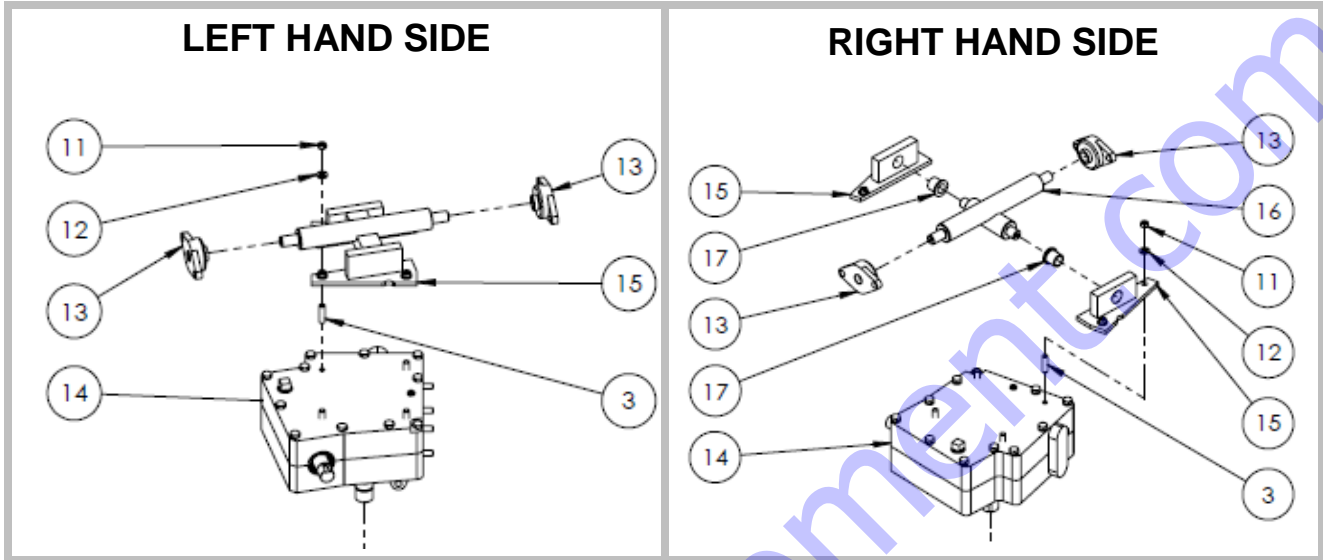

## PARTS LIST 10 – RIDE-ON TROWELS

Drivetrain Assembly: 16800

Figure 18: Drivetrain Assembly

**ASSEMBLY: 16800 – PARTS LIST 10**

Item #	Part #	Description	QTY	Remarks
1	10913	RETAINING RING 7/16"DIA SHAFT	2	
2	10809	SHCS 1/2"-13, 1.5" LG	1	
3	11389	M10X1.5X37MM STUD	8	
4	20626	PRESSURE PLATE ASSEMBLY LG	1	
5	10311	YOKE ARM LARGE	1	
6	10804	SPIDER PLATE RETAINING WASHER (LARGE)	1	
7	10823	CAP PLUG	1	
8	10914	YOKE ARM PIN	1	
9	22800	SPIDER ROUND-END KEY	1	
10	16017	LH 4-BLADE SPIDER PLATE ASSEMBLY	1	
	16016	RH 4-BLADE SPIDER PLATE ASSEMBLY	1	
11	11622	NUT, HEX, M10-1.25, ZP	4	
12	11621	LOCK WASHER, M10, ZP	4	
13	13570	FLANGE BEARING	2	
14	16021	LH TITAN GEARBOX ASS'M	1	
	16020	RH TITAN GEARBOX ASS'M	1	
15	16009	LH GEARBOX MOUNTING BRACKET	1	
	16007	RH GEARBOX MOUNTING BRACKET	2	
16	16008	RIGHT MOUNTING BRKT ASSY	1	
17	12593	FLANGED BUSHING	2	
19	20662	BLADE KIT, FINISH	1	
	20663	BLADE KIT, COMBO		