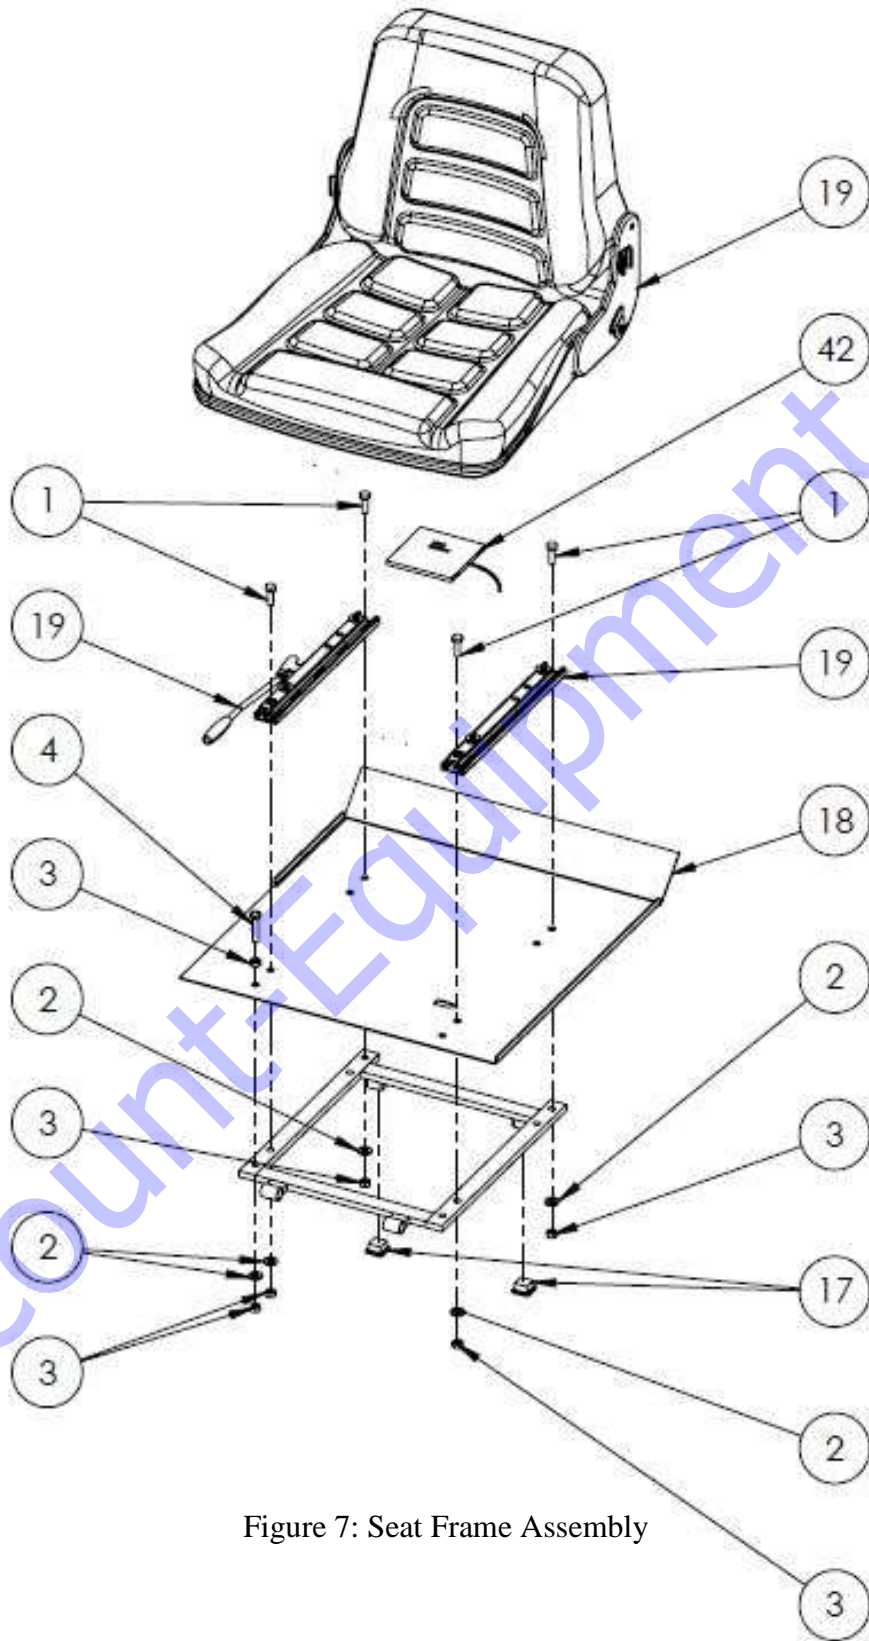

Discount-Equipment.com

Figure 7: Seat Frame Assembly

**TITAN, SEAT FRAME: 16801 – PARTS LIST 2**

Item #	Part #	Description	QTY	Remarks
1	11619	HHCS, M8-1.25 X 25MM LG ZP	4	
2	11614	LOCK WASHER, M8, ZP	5	
3	11615	NUT, HEX, M8-1.25, ZP	6	
4	10452	HHCS M8 X 40MM	1	
17	10573	CAP PLUG	2	
18	16142	TITAN RIDER HEAT SHIELD	1	
19	13641-1	OPERATOR'S SEAT, BLACK	1	
42	16075	SWITCH, OPERATOR S SEAT (N.O)	1	