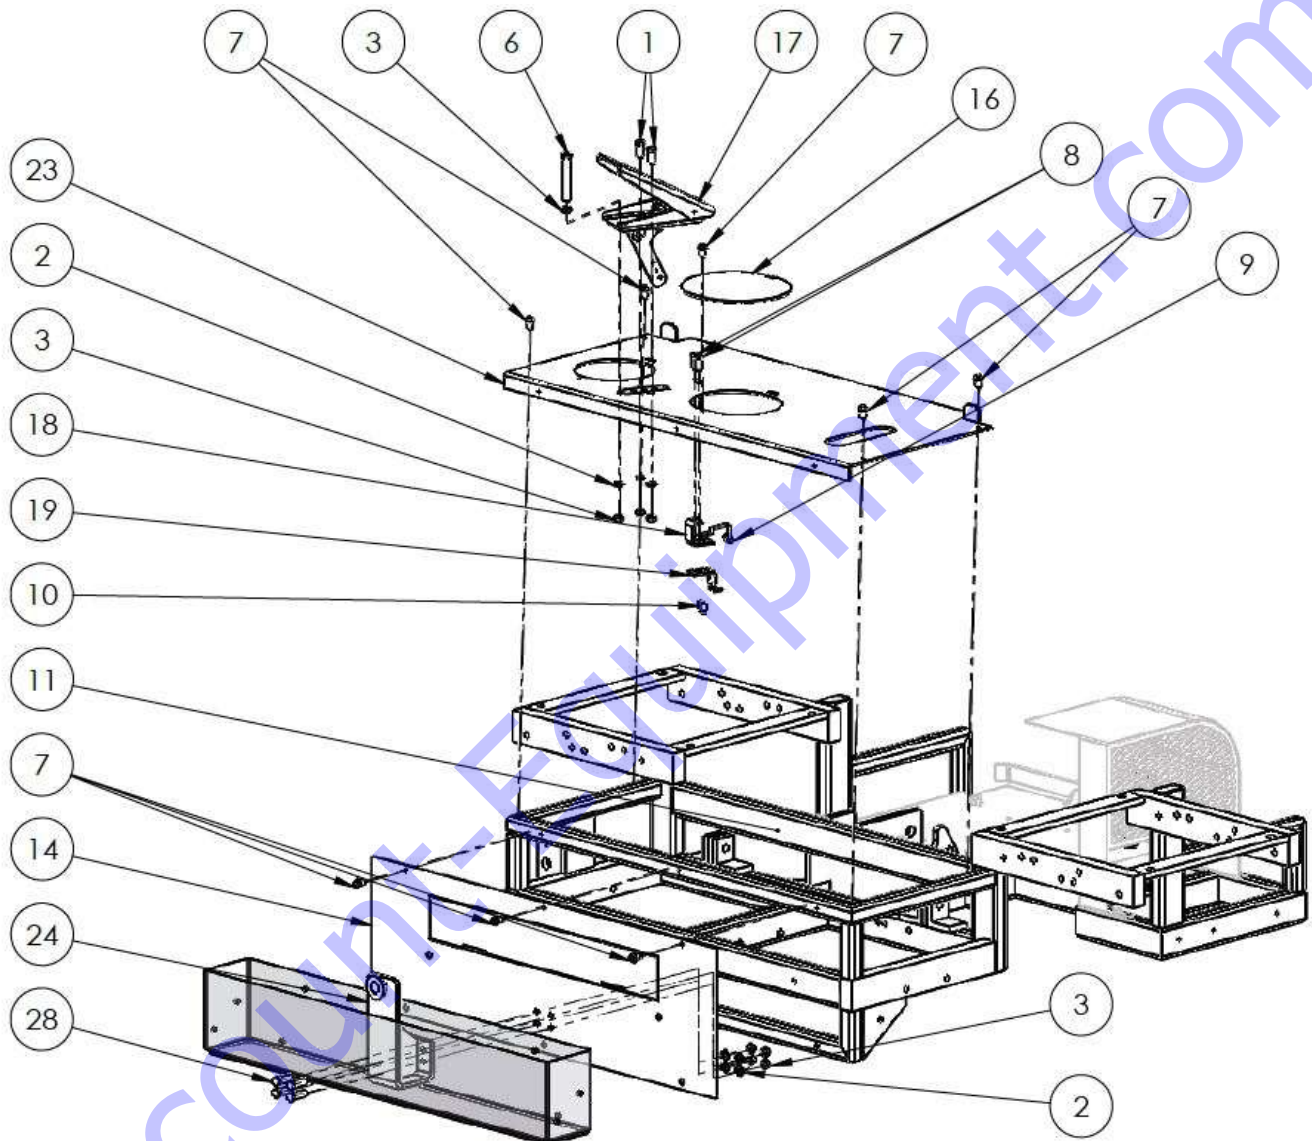

## PARTS LIST 1 – RIDE-ON TROWELS

TITAN, FRAME COMMON: 16807

Figure 1: Lower Frame Assembly

**TITAN, FRAME COMMON: 16807 – PARTS LIST 1**

Item #	Part #	Description	QTY	Remarks
1	10999	HHCS M8 X 20MM	2	
2	11614	LOCK WASHER, M8, ZP	7	
3	11615	NUT, HEX, M8-1.25, ZP	8	
6	11745	HHCS, M8-1.25 X 55MM LG, ZP	1	
7	14596	HWHS 1/4-20 X 1/2"LG THREAD CUTTING	8	
8	51058	HHCS, M6-1.0 X 20MM LG, ZP	2	
9	11865	LOCKNUT, M6-1 NYLOCK	2	
10	10711	HHMS M5-0.8 X 12MM LG, ZP	2	
11	16001	TITAN UNI-CHASSIS	1	
14	16055	TITAN FRONT PANEL	1	
15	16005	CHECKERED FLOOR PLATE (ALUM)	1	
16	16069	TITAN FLOOR COVER PLATE	1	
17	16048	THROTTLE PEDAL	1	
18	16068	THROTTLE HOLD	1	
19	13863	THROTTLE CLIP	1	
24	16090	TITAN TRANSPORTER FRONT PIN	1	S/N 711200 AND HIGHER
28	10407M	HHCS, M8-1.25 X 30MM, ZP	4	S/N 711200 AND HIGHER