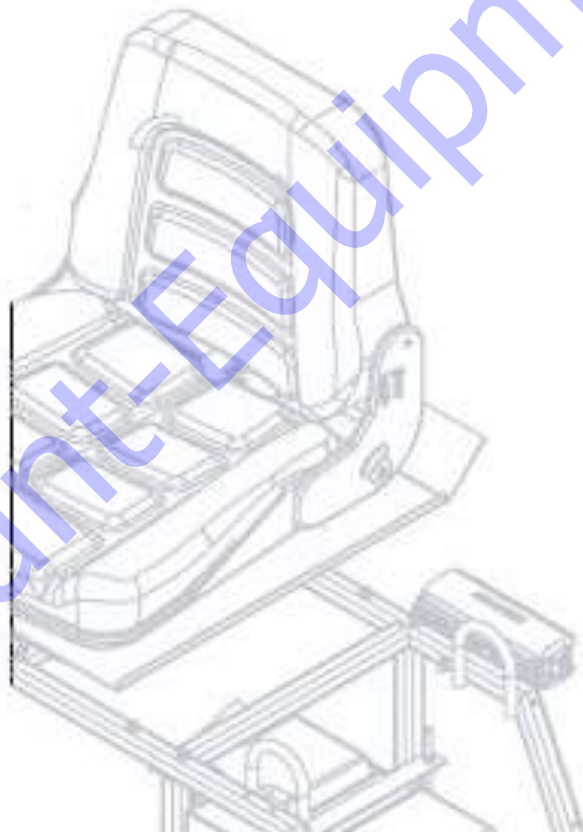

Discount-Equipment.com

Figure 5: Seat Frame Assembly

**TITAN, SEAT FRAME: 16801 – PARTS LIST 2**

Item #	Part #	Description	QTY	Remarks
5	14596	HWHS 1/4-20 X 1/2"LG THREAD CUTTING	8	
6	10956	M12-1.5 NYLOCK NUT	2	
7	11863	SHCS, M10-1.75X70MM LG, ZP	2	
15	16043	TITAN CONTROL BOX	1	
16	16004	HINGED PLATE	1	