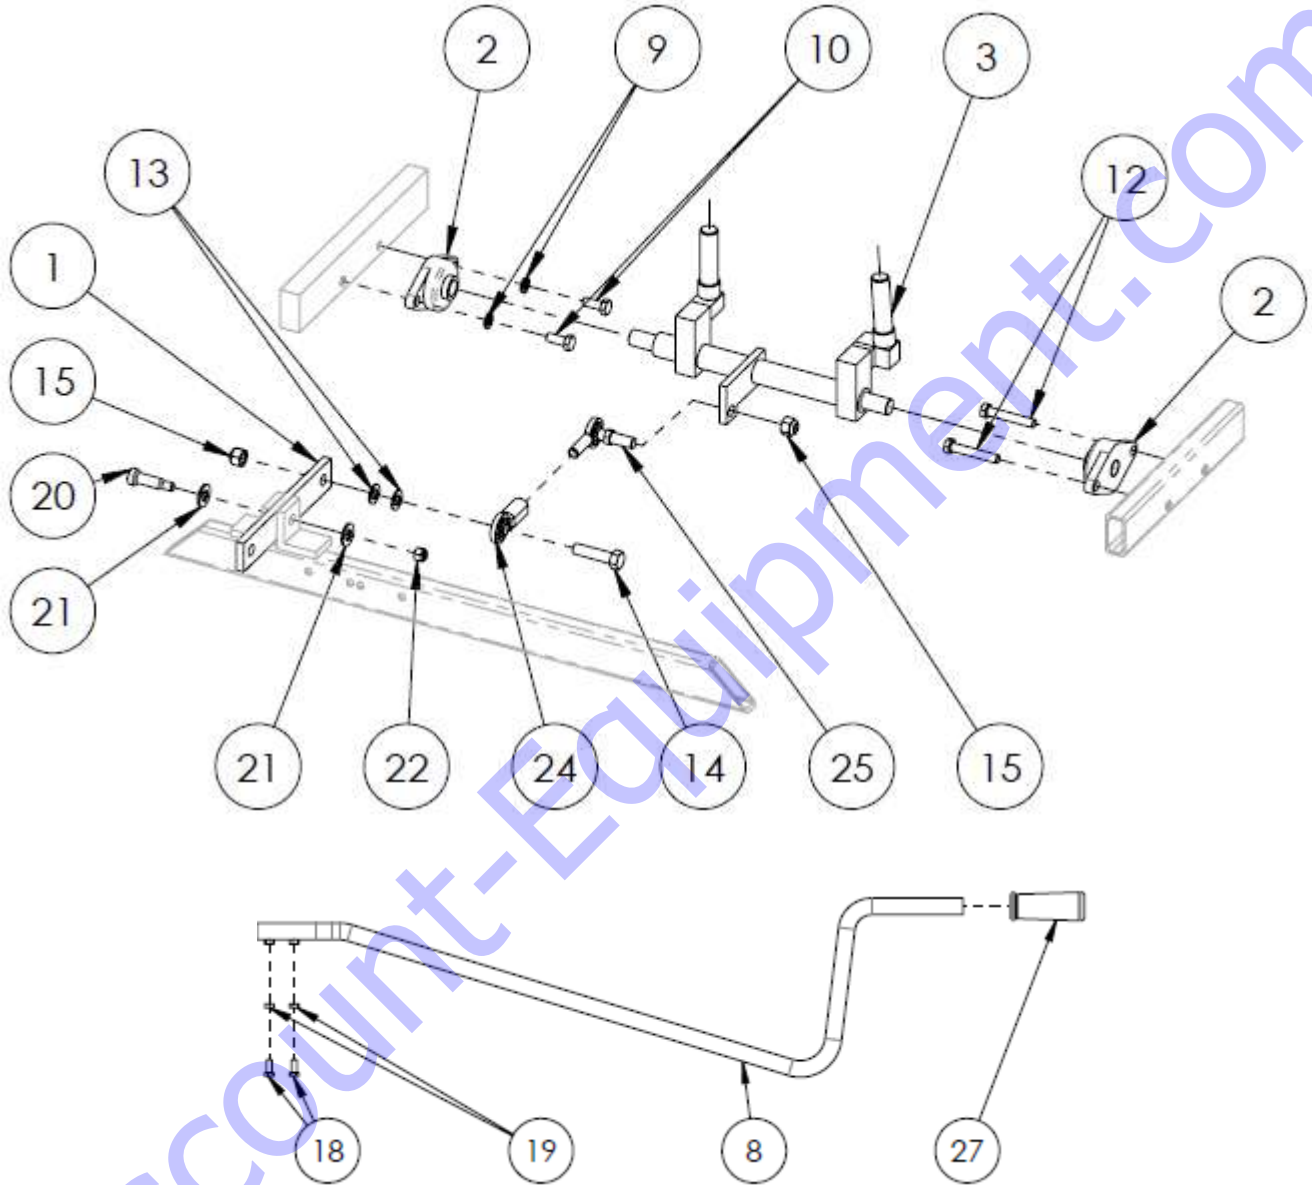

### POWERPLANT ASSEMBLY

Figure 10: Power Plant Assembly

**POWERPLANT ASSEMBLY – PARTS LIST 5**

Item #	Part #	Description	QTY	Remarks
1	13098	GROUND STRAP	1	
3	11867	STUD, M8-1.25 X 50MM	4	
4	11614	LOCK WASHER, M8, ZP	4	
5	11615	NUT, HEX, M8-1.25, ZP	4	
6	---	ENGINE	1	
7	12708	CLUTCH SPACER, 1-1/8"	1	
8	---	WIRE HARNESS, TITAN	1	
9	10608	KEY, 1/4" SQUARE X 1-5/32" LG.	1	
10	13487	HHCS 7/16-20 X 3-1/2"LG	1	
11	13491	LOCKWASHER 7/16"DIA	1	
12	---	OIL DRAIN	1	
13	14704	CVT DRIVE CLUTCH	1	

Discount-Equipment.com

**PARTS LIST 6 – RIDE-ON TROWELS**

**TITAN, COMMON STEERING: 16805 LEFT HAND SIDE**

Figure 11: Left Hand Steering Assembly

**TITAN, COMMON STEERING: 16805 LEFT HAND SIDE - PARTS LIST 6**