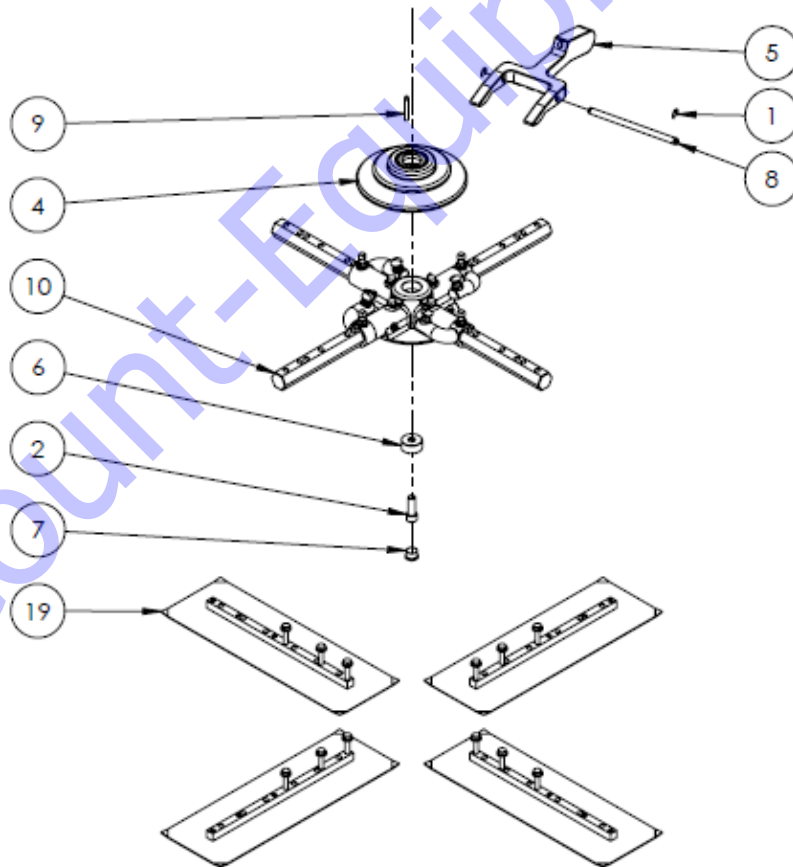

## PARTS LIST 10 – RIDE-ON TROWELS

Drivetrain Assembly: 16800

Figure 18: Drivetrain Assembly

**ASSEMBLY: 16800 – PARTS LIST 10**

Item #	Part #	Description	QTY	Remarks
1	10913	RETAINING RING 7/16"DIA SHAFT	2	
2	10809	SHCS 1/2"-13, 1.5" LG	1	
3	11389	M10X1.5X37MM STUD	8	
4	20626	PRESSURE PLATE ASSEMBLY LG	1	
5	10311	YOKE ARM LARGE	1	
6	10804	SPIDER PLATE RETAINING WASHER (LARGE)	1	
7	10823	CAP PLUG	1	
8	10914	YOKE ARM PIN	1	
9	22800	SPIDER ROUND-END KEY	1	
10	16017	LH 4-BLADE SPIDER PLATE ASSEMBLY	1	
	16016	RH 4-BLADE SPIDER PLATE ASSEMBLY	1	
11	11622	NUT, HEX, M10-1.25, ZP	4	
12	11621	LOCK WASHER, M10, ZP	4	
13	13570	FLANGE BEARING	2	
14	16021	LH TITAN GEARBOX ASS'M	1	
	16020	RH TITAN GEARBOX ASS'M	1	
15	16009	LH GEARBOX MOUNTING BRACKET	1	
	16007	RH GEARBOX MOUNTING BRACKET	2	
16	16008	RIGHT MOUNTING BRKT ASSY	1	
17	12593	FLANGED BUSHING	2	
19	20662	BLADE KIT, FINISH	1	
	20663	BLADE KIT, COMBO		

## PARTS LIST 11 – RIDE-ON TROWELS

**GEARBOX ASSEMBLY: 16020 and 16021**  
16021 Shown

Figure 19: Gearbox Assembly

**GEARBOX ASSEMBLY: BRT96 – PARTS LIST 11**

Item #	Left Side 16021	Right Side 16020	Description	QTY	Remarks
1	16022	16024	GEARBOX - TOP	1	
2	16023	16025	GEARBOX - BOTTOM	1	
3	16026		MAIN SHAFT	1	
4	13911		WORMSHAFT BEARING	1	
5	13509		TAPER ROLLER BEARING	1	
6	13912		OIL SEAL	1	
7	13913		INTERNAL RETAINING CLIP	1	
8	13967		MAIN SEAL - GEARBOX	1	
9	10911		PLUG 3/8 NPT	1	
10	13910		MAINSHAFT BEARING - BOTTOM	1	
11	13909		MAINSHAFT BEARING - TOP	1	
12	11621		LOCKWASHER 10MM	11	
13	13350		HHCS, M10-1.5 X 60MM LG, ZP	1	
14	13349		HHCS, M10-1.5 X 70MM LG, ZP	10	
15	10909		RELIEF VALVE	1	
16	13919		3/8" SQ, KEY 1.25" LG	1	
17	16028	16030	WORM SCREW	1	
18	16027	16029	WORM WHEEL	1	
19	16144		LEVEL INDICATOR	1	
20	16143		3/4" NPT PLUG	1	