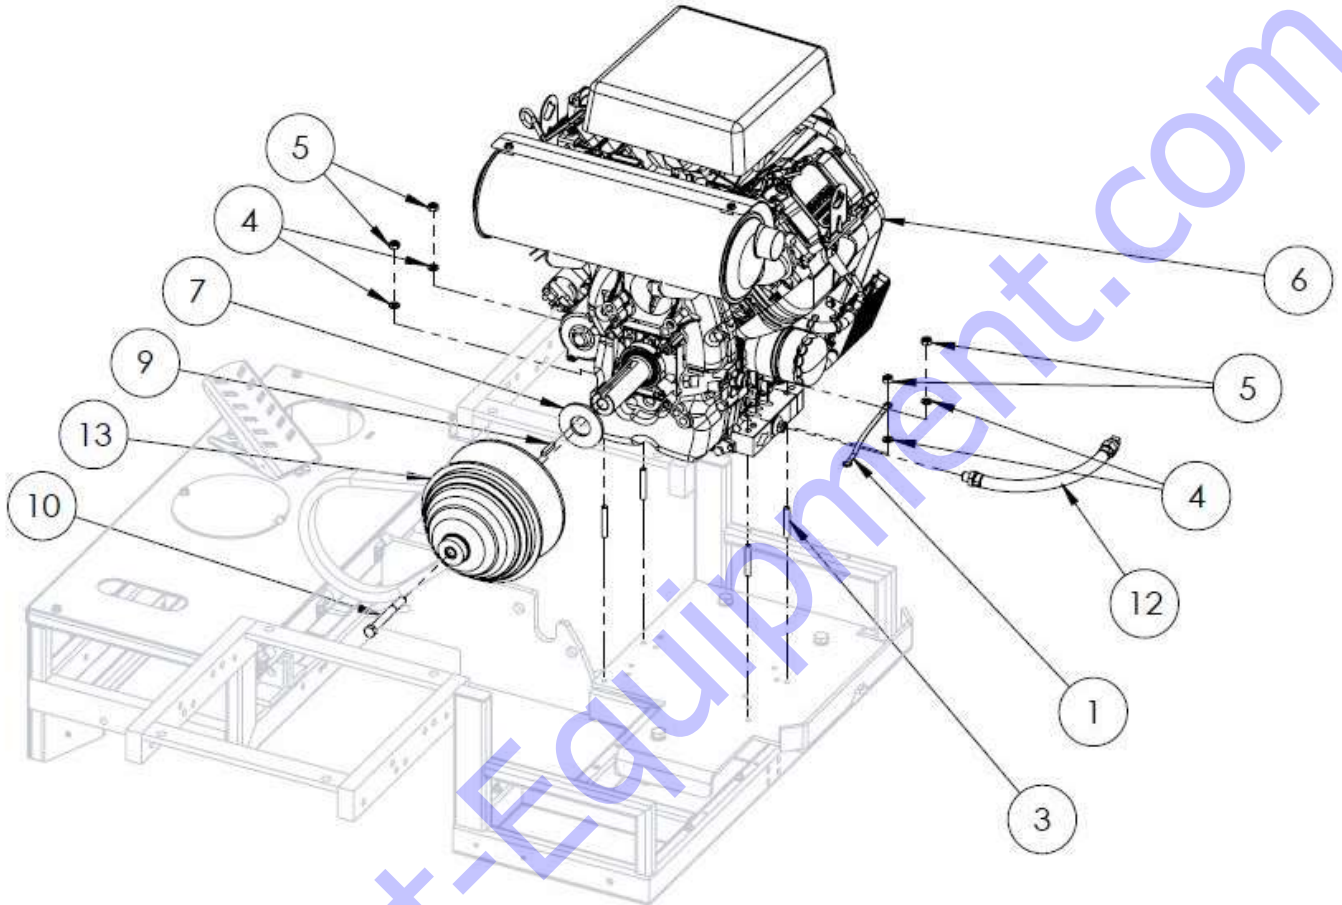

### POWERPLANT ASSEMBLY

Figure 10: Power Plant Assembly

**POWERPLANT ASSEMBLY – PARTS LIST 5**

Item #	Part #	Description	QTY	Remarks
1	13098	GROUND STRAP	1	
3	11867	STUD, M8-1.25 X 50MM	4	
4	11614	LOCK WASHER, M8, ZP	4	
5	11615	NUT, HEX, M8-1.25, ZP	4	
6	---	ENGINE	1	
7	12708	CLUTCH SPACER, 1-1/8"	1	
8	---	WIRE HARNESS, TITAN	1	
9	10608	KEY, 1/4" SQUARE X 1-5/32" LG.	1	
10	13487	HHCS 7/16-20 X 3-1/2"LG	1	
11	13491	LOCKWASHER 7/16"DIA	1	
12	---	OIL DRAIN	1	
13	14704	CVT DRIVE CLUTCH	1	