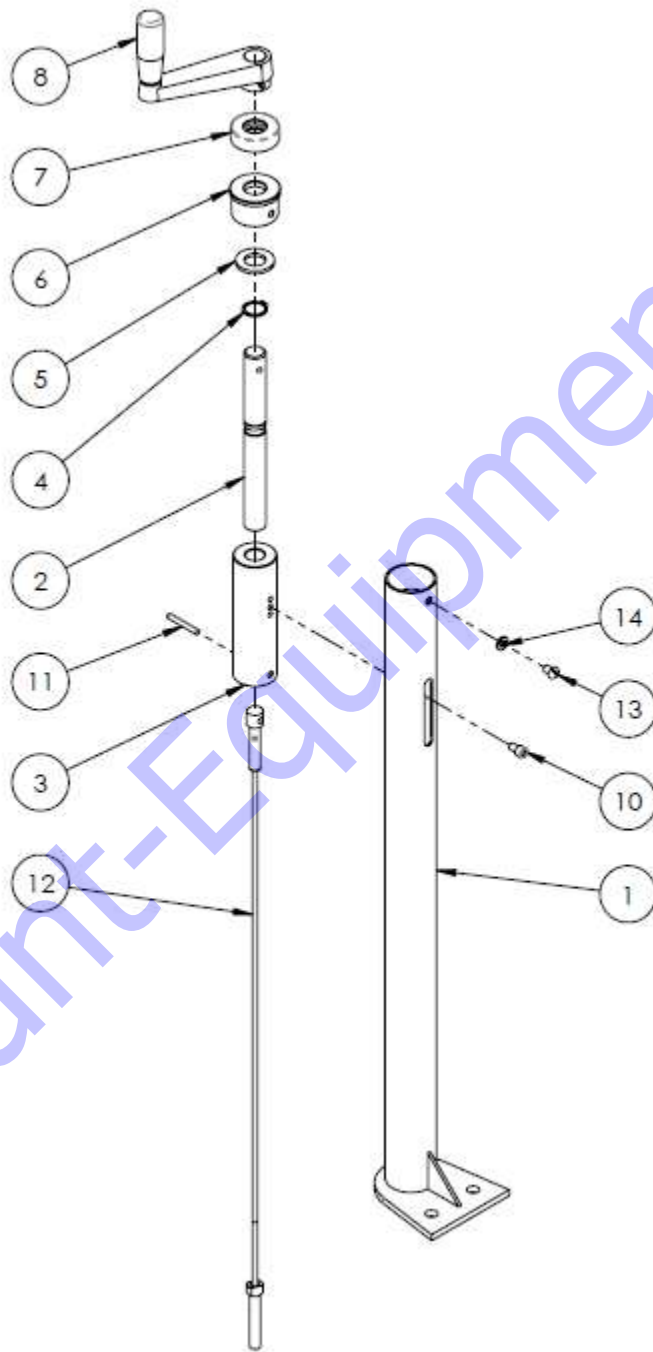

## PARTS LIST 8 – RIDE-ON TROWELS

### PITCH CONTROL: 16114 ASSEMBLY DRAWING

Figure 16: Pitch Control Assembly

**PITCH CONTROL ASSEMBLY: 16114 PARTS LIST 8**

Item #	Part #	Description	QTY	Remarks
1	14333	PITCH CONTROL TUBE	1	
2	10303	SCREW SHAFT	1	
3	10308	THREADED SLIDE BUSHING	1	
4	10307	RETAINER	1	
5	10306	WASHER 3/4"DIA	1	
6	10305	SCREW SHAFT	1	
7	10304	BEARING	1	
8	12893	CRANK HANDLE ASS'M	1	
10	10510	SHCS, 1/4"-20UNC x 3/8" LG	1	
11	10309	SPRING PIN 3/16"DIA x 1-1/2"LG	1	
12	22539	PITCH CONTROL CABLE	1	
13	10511	RHMS 1/4-20 x 3/8"LG SLOTTED	1	
14	10521	LOCKWASHER, 1/4", MEDIUM SPLIT	1	