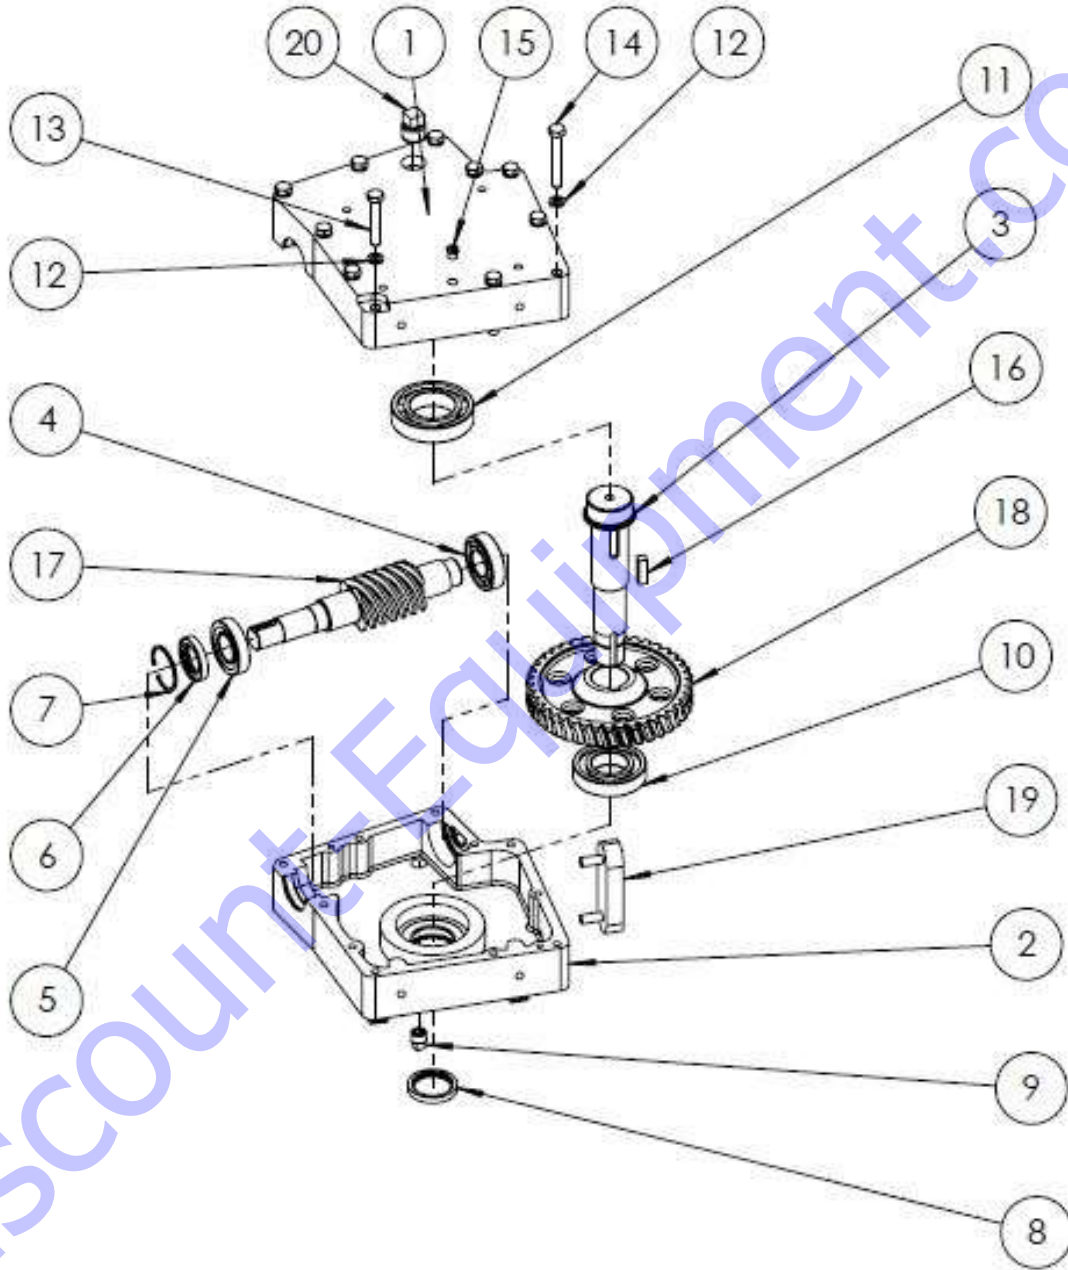

## PARTS LIST 11 – RIDE-ON TROWELS

**GEARBOX ASSEMBLY: 16020 and 16021**  
16021 Shown

Figure 19: Gearbox Assembly

**GEARBOX ASSEMBLY: BRT96 – PARTS LIST 11**

Item #	Left Side 16021	Right Side 16020	Description	QTY	Remarks
1	16022	16024	GEARBOX - TOP	1	
2	16023	16025	GEARBOX - BOTTOM	1	
3	16026		MAIN SHAFT	1	
4	13911		WORMSHAFT BEARING	1	
5	13509		TAPER ROLLER BEARING	1	
6	13912		OIL SEAL	1	
7	13913		INTERNAL RETAINING CLIP	1	
8	13967		MAIN SEAL - GEARBOX	1	
9	10911		PLUG 3/8 NPT	1	
10	13910		MAINSHAFT BEARING - BOTTOM	1	
11	13909		MAINSHAFT BEARING - TOP	1	
12	11621		LOCKWASHER 10MM	11	
13	13350		HHCS, M10-1.5 X 60MM LG, ZP	1	
14	13349		HHCS, M10-1.5 X 70MM LG, ZP	10	
15	10909		RELIEF VALVE	1	
16	13919		3/8" SQ, KEY 1.25" LG	1	
17	16028	16030	WORM SCREW	1	
18	16027	16029	WORM WHEEL	1	
19	16144		LEVEL INDICATOR	1	
20	16143		3/4" NPT PLUG	1	