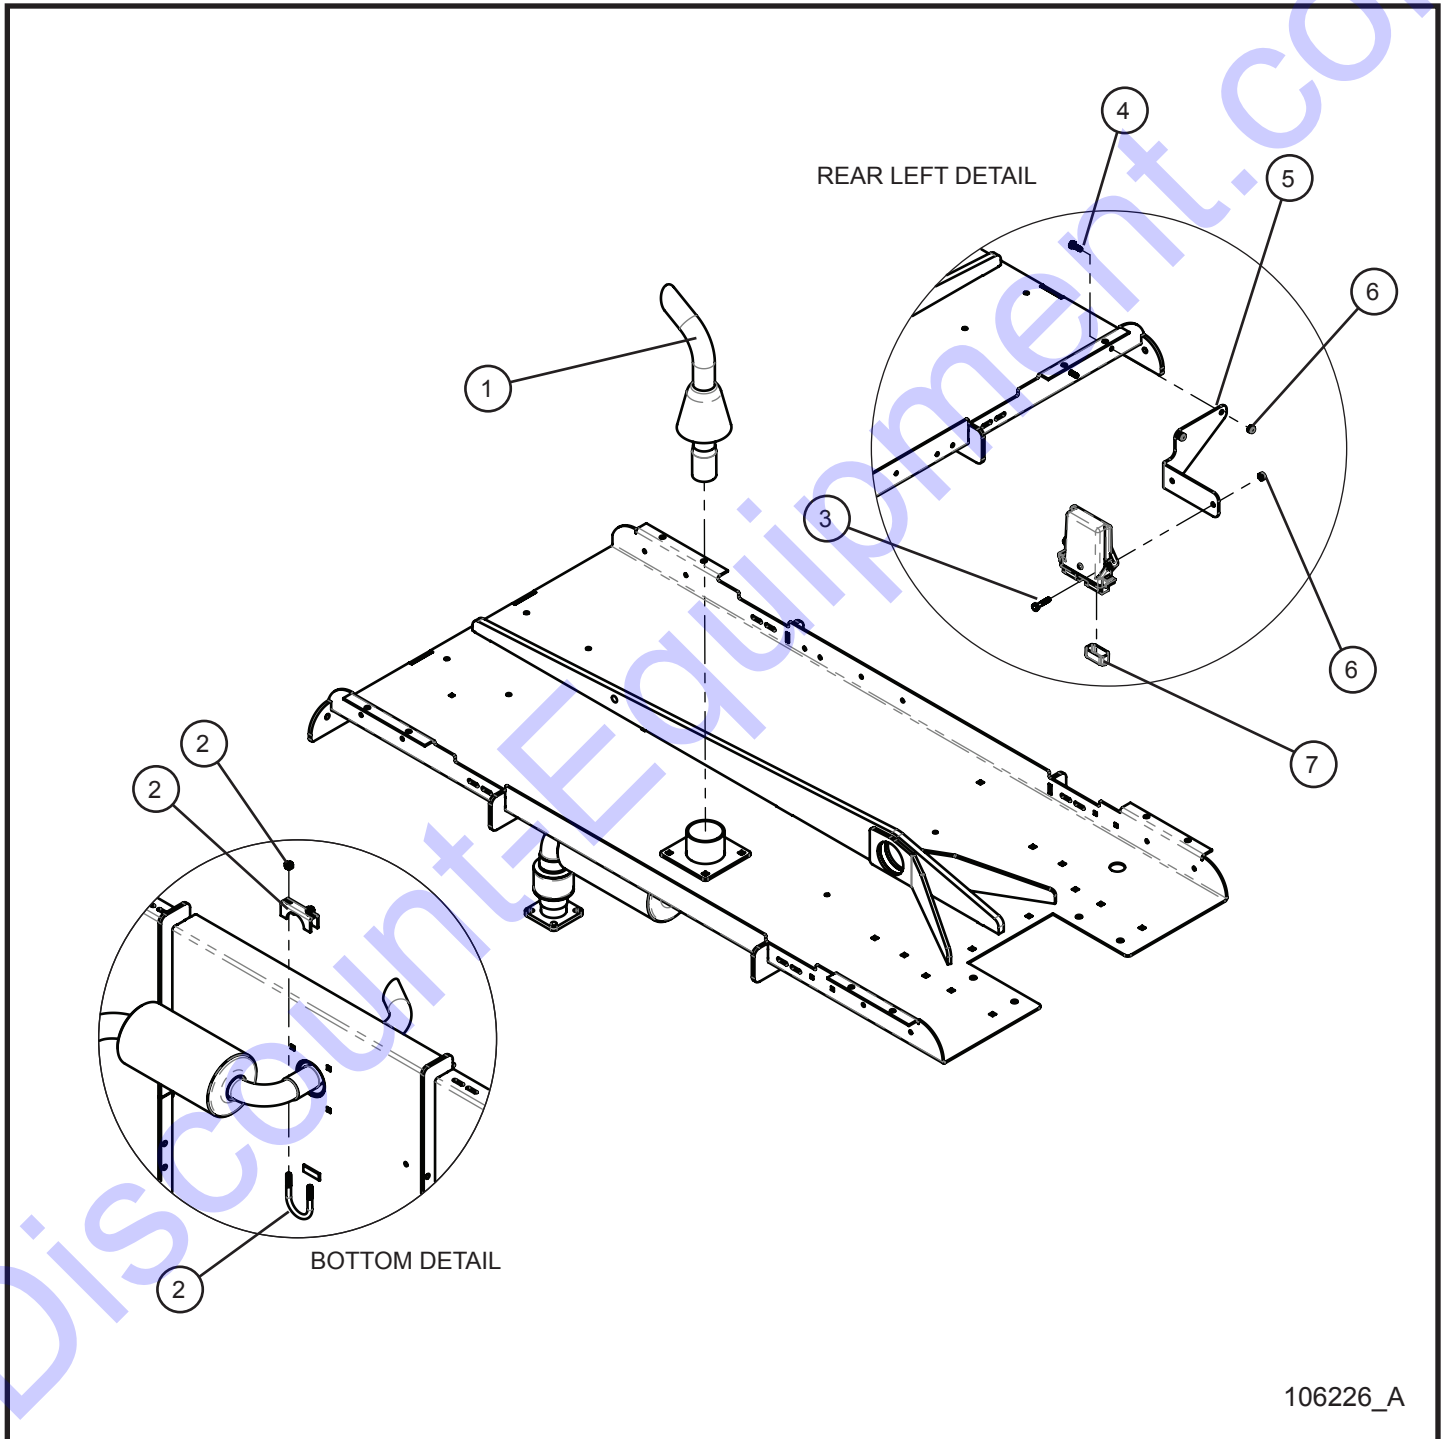

12.2 - CAT C1.5 Turbo Engine Assembly Group (4 of 4)

SN 0001XX12 and UP

106226_A

Maxi-Lite II

12.2 - CAT C1.5 Turbo Engine Assembly Group (4 of 4)

SN 0001XX12 and UP

Item	Part No.	Part Description	Qty.
1	106253	TAILPIPE VERTICAL CAT C1.5T	1
2	340112	1-1/2 MUFFLER CLAMP THICK ZIEGLER	1
3	046020	1/4-20 x 1 1/4 HEX HEAD CS GR5 PL	2
4	046010	1/4-20 x 3/4 HEX HEAD CS GR5 SS	2
5	106246P	EGOV BRACKET C1.5T MAXI II	1
6	044023	1/4-20 NYLOCK HEX NUT PL	4
7	106229	DUST CAP DTM12P-DC	1