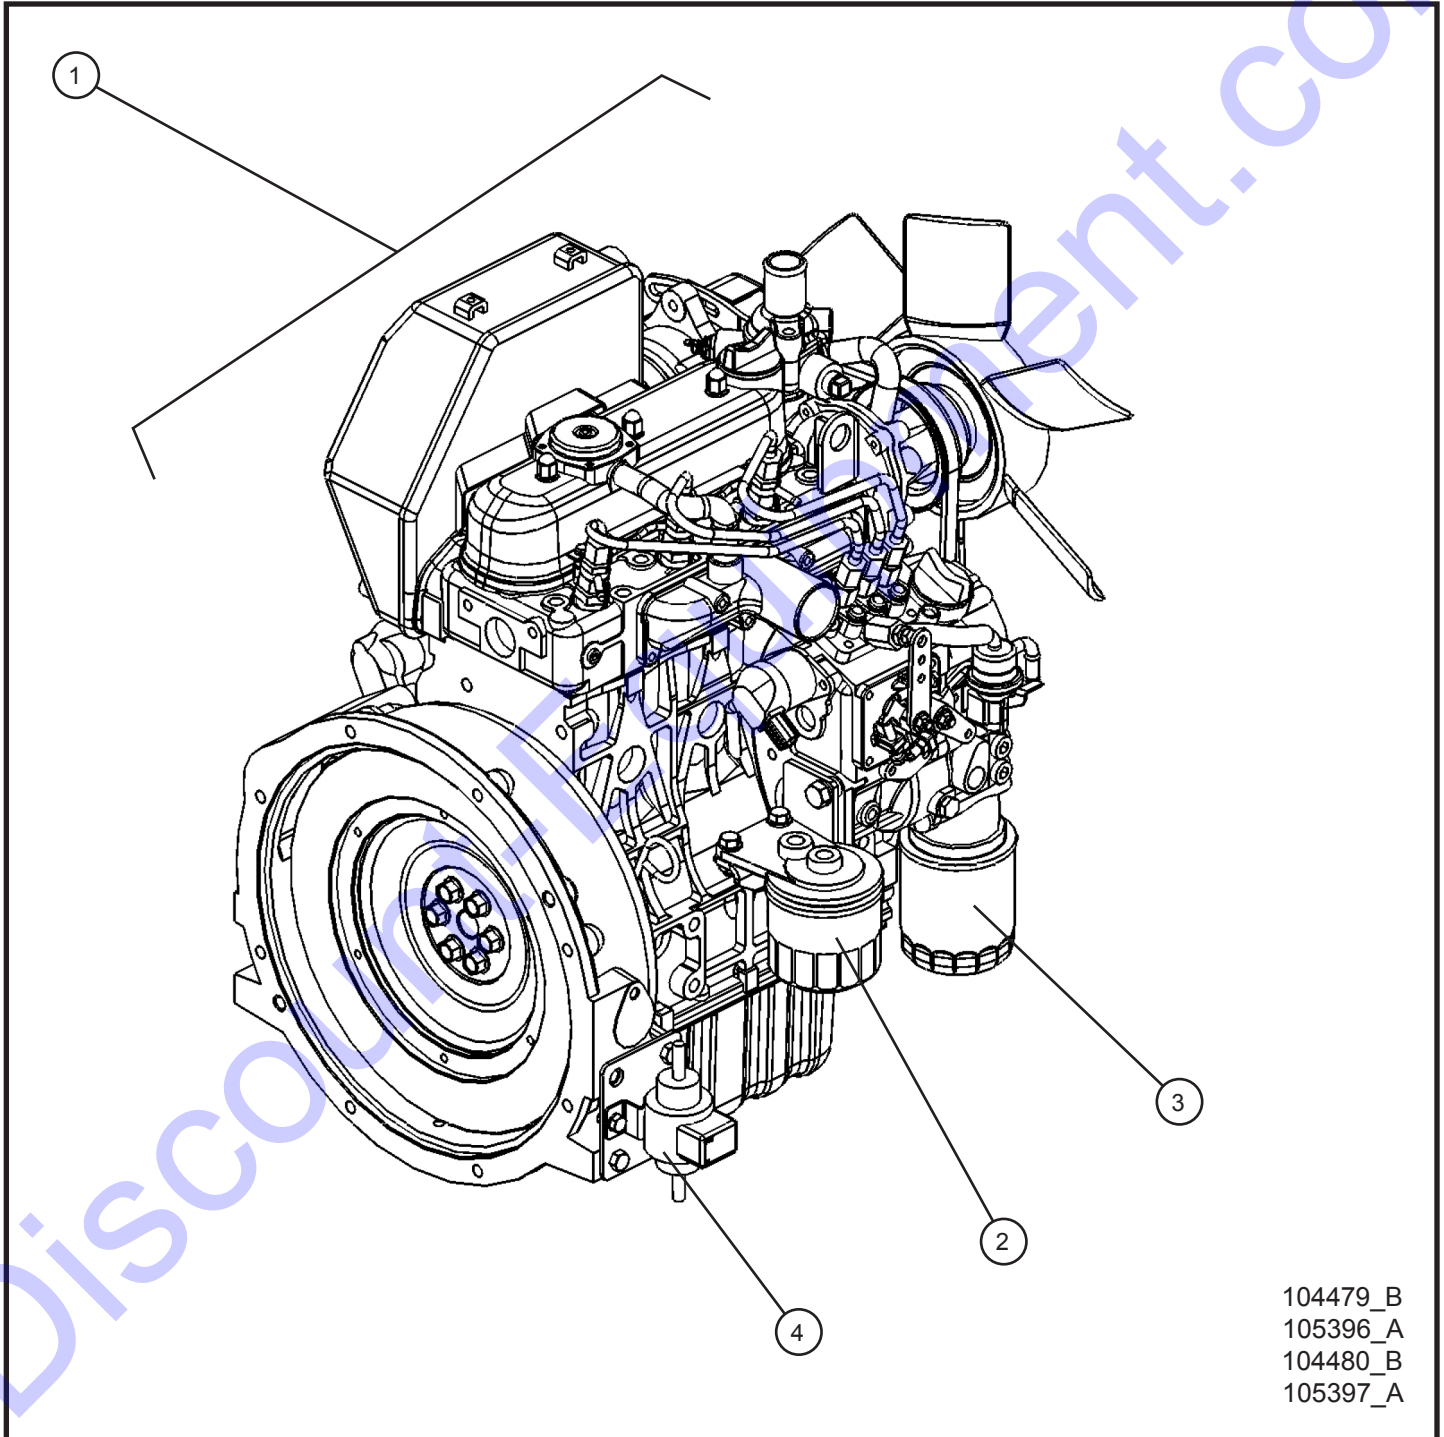

12.7 - CAT C1.5 Turbo Exhaust Blanket

SN 0001XX12 and UP

Item	Part No.	Part Description	Qty.
1	103827	BLANKET SPRING	4
2	106549	MUFFLER BLANKET CAT C1.5T	1

13.1 - Kubota Engine and Filters

SN 0001XX12 and UP

104479_B
105396_A
104480_B
105397_A