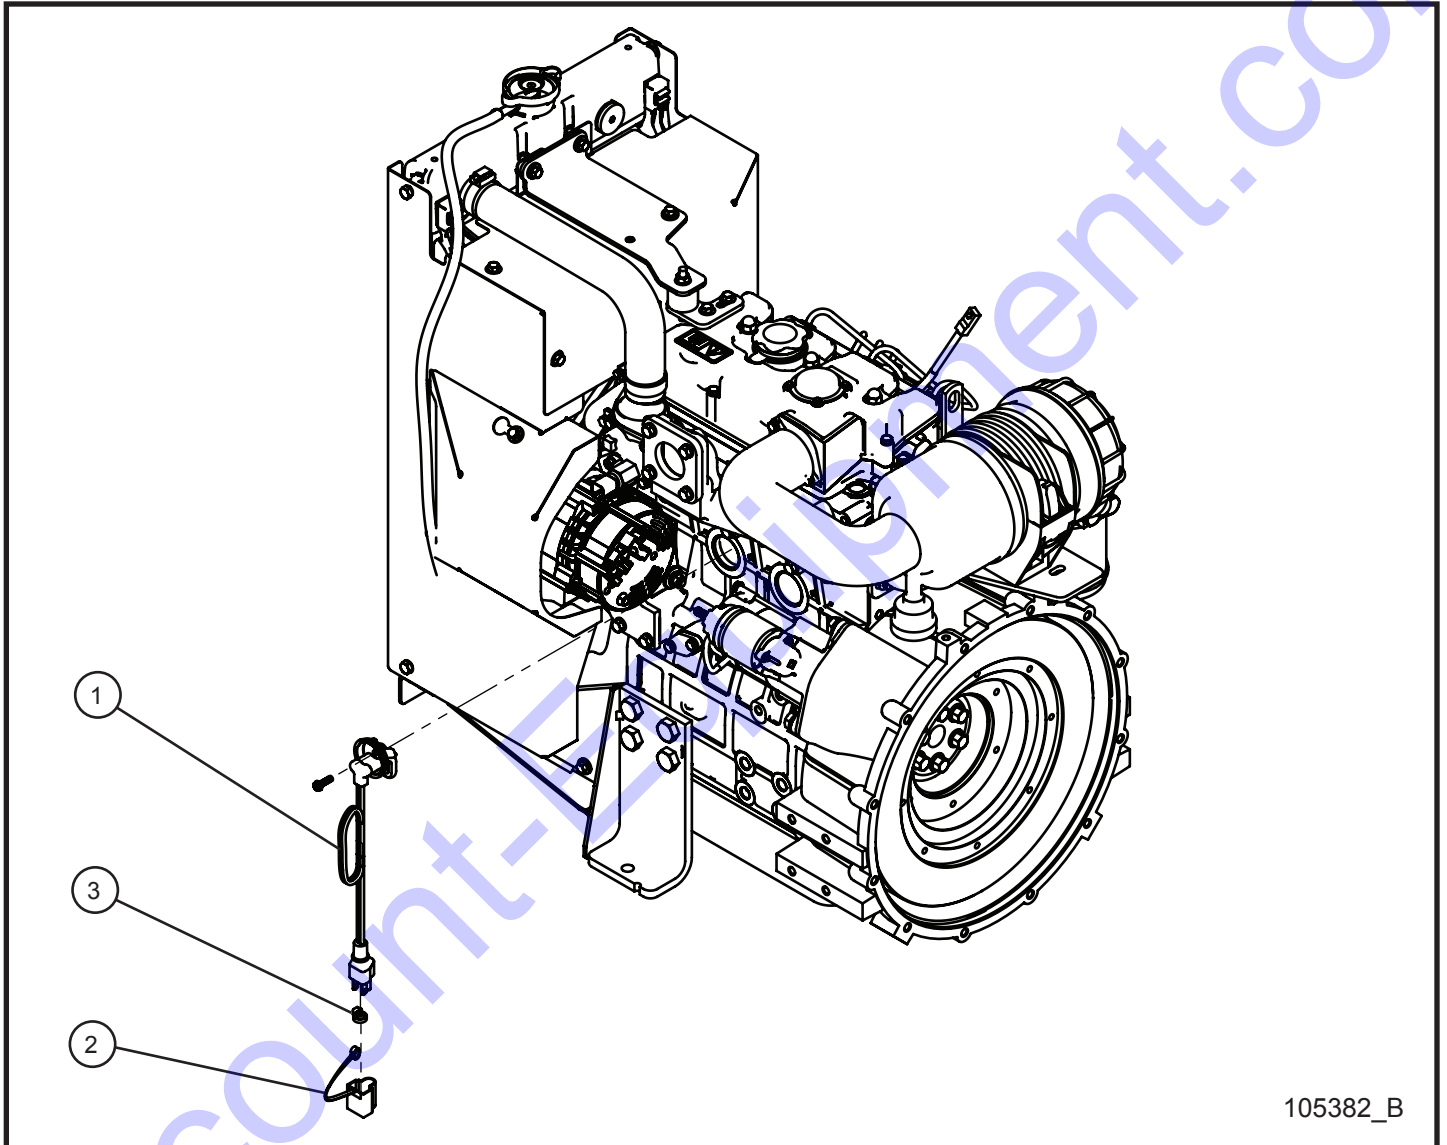

SN 0001XX12 and UP

106046_C

11.4 - CAT C1.5 LSC Sending Unit

SN 0001XX12 and UP

Item	Part No.	Part Description	Qty.
1	104558	FITTING ADAPTER 1/8 BSPM x 1/8 NPTF	1
2	104019	SENDER OIL PRESSURE	1
3	105881	OIL JUMPER CAT	1
4	105882	TEMP JUMPER CAT	1
5	106044	SCHEMATIC LSC CAT C1.5 (NOT SHOWN)	1
6	650769	SENDER TEMPERATURE M16 x 1.5	1

11.5 - CAT C1.5 Block Heater

SN 0001XX12 and UP

105382_B

11.5 - CAT C1.5 Block Heater

SN 0001XX12 and UP

Item	Part No.	Part Description	Qty.
1	103322	BLOCK HEATER CAT C1.5	1
2	105995	END COVER 120 VOLT CORD	1
3	068090	CABLE TIE 8"	1

11.6 - CAT C1.5 Diesel Fired Block Heater Hoses (1 of 2)

SN 0001XX12 and UP

Maxi-Lite II

11.6 - CAT C1.5 Diesel Fired Block Heater Hoses (1 of 2)

SN 0001XX12 and UP

Item	Part No.	Part Description	Qty.
1	022083	#16 CLAMP CUSH 3/8 HOLE	1
2	045032	#12 HOSE CLAMP	4
3	105016	3/4" HEATER HOSE x 53.0	1
4	105016	3/4" HEATER HOSE x 17.0	1
5	042027	M8 x 16mm x 1.25mm HEX CS GR10.9 PL	1