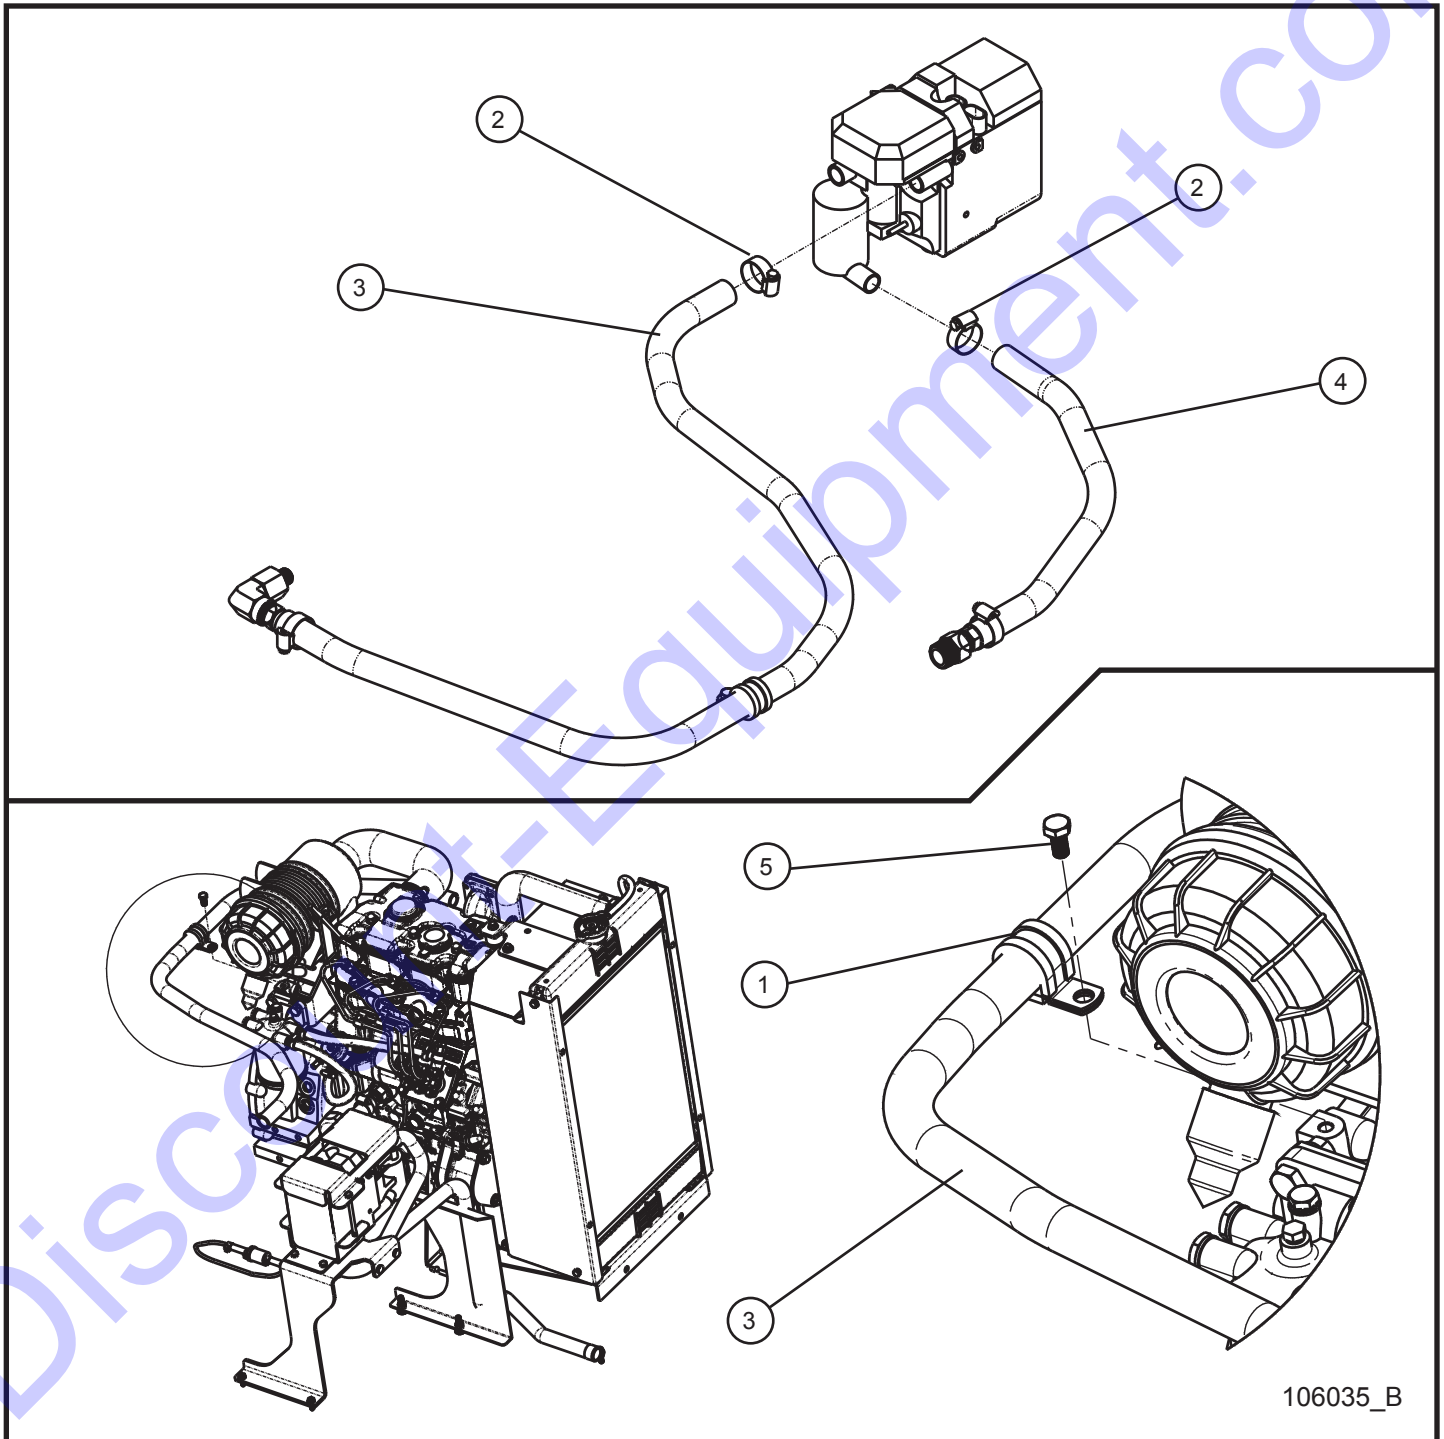

SN 0001XX12 and UP

106046_C

11.4 - CAT C1.5 LSC Sending Unit

SN 0001XX12 and UP

Item	Part No.	Part Description	Qty.
1	104558	FITTING ADAPTER 1/8 BSPM x 1/8 NPTF	1
2	104019	SENDER OIL PRESSURE	1
3	105881	OIL JUMPER CAT	1
4	105882	TEMP JUMPER CAT	1
5	106044	SCHEMATIC LSC CAT C1.5 (NOT SHOWN)	1
6	650769	SENDER TEMPERATURE M16 x 1.5	1

11.5 - CAT C1.5 Block Heater

SN 0001XX12 and UP

105382_B

11.5 - CAT C1.5 Block Heater

SN 0001XX12 and UP

Item	Part No.	Part Description	Qty.
1	103322	BLOCK HEATER CAT C1.5	1
2	105995	END COVER 120 VOLT CORD	1
3	068090	CABLE TIE 8"	1

11.6 - CAT C1.5 Diesel Fired Block Heater Hoses (1 of 2)

SN 0001XX12 and UP

Maxi-Lite II

11.6 - CAT C1.5 Diesel Fired Block Heater Hoses (1 of 2)

SN 0001XX12 and UP

Item	Part No.	Part Description	Qty.
1	022083	#16 CLAMP CUSH 3/8 HOLE	1
2	045032	#12 HOSE CLAMP	4
3	105016	3/4" HEATER HOSE x 53.0	1
4	105016	3/4" HEATER HOSE x 17.0	1
5	042027	M8 x 16mm x 1.25mm HEX CS GR10.9 PL	1

11.6 - CAT C1.5 Diesel Fired Block Heater Hoses (2 of 2)

SN 0001XX12 and UP

106035_B

Maxi-Lite II

11.6 - CAT C1.5 Diesel Fired Block Heater Hoses (2 of 2)

SN 0001XX12 and UP

Item	Part No.	Part Description	Qty.
1	104953	ADAPTOR 1/2 NPT FEMALE x M16-1.5 MALE	1
2	104956	1/2 NPT MALE x 1/2 NPT FEMALE ELBOW BRASS	1
3	104954	BARB ADAPTOR 1/2 NPT MALE x 3/4 HOSE	2
4	045032	#12 HOSE CLAMP	4
5	104955	1/2 NPT FEMALE x 3/4 BSPT MALE ADAPTOR ZC PLATED STEEL	1
6	105016	3/4" HEATER HOSE x 53.0	1
7	105016	3/4" HEATER HOSE x 17.0	1