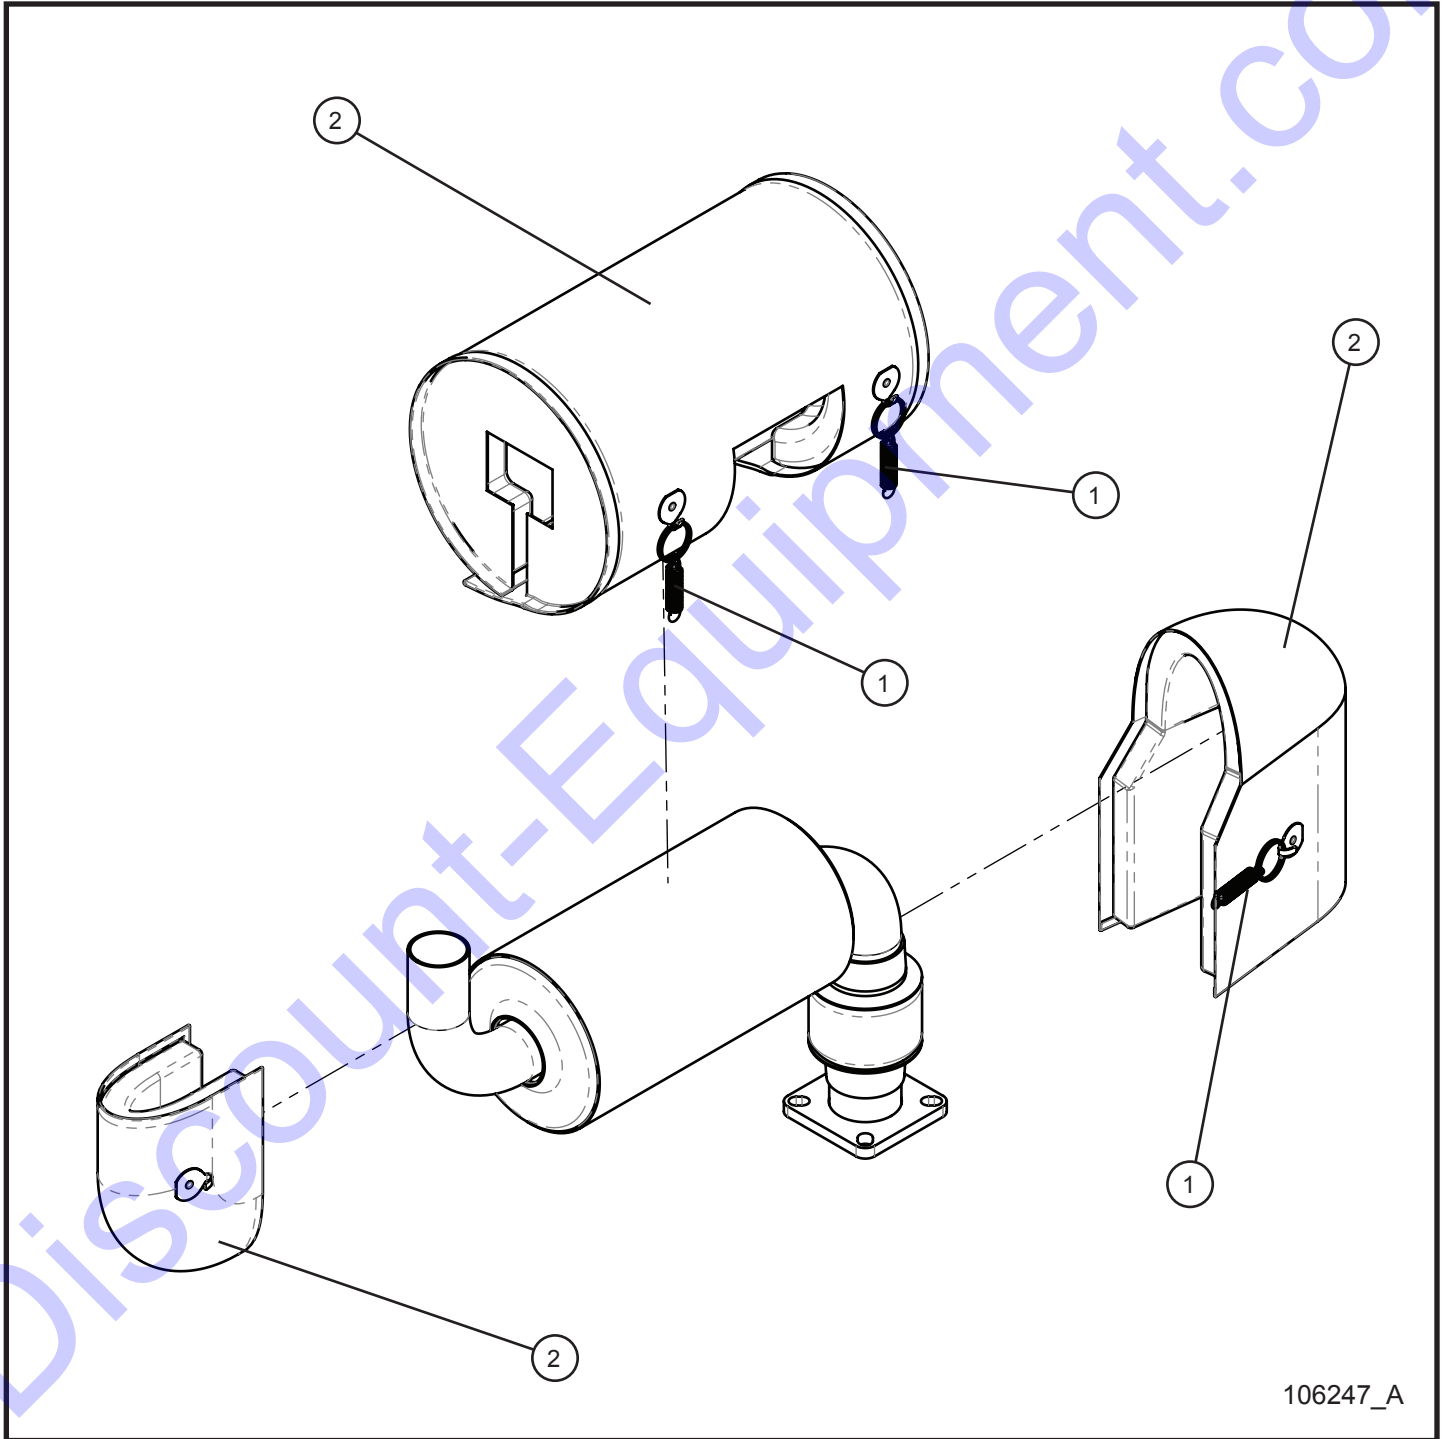

12.7 - CAT C1.5 Turbo Exhaust Blanket

SN 0001XX12 and UP

106247_A

12.7 - CAT C1.5 Turbo Exhaust Blanket

SN 0001XX12 and UP

Item	Part No.	Part Description	Qty.
1	103827	BLANKET SPRING	4
2	106549	MUFFLER BLANKET CAT C1.5T	1