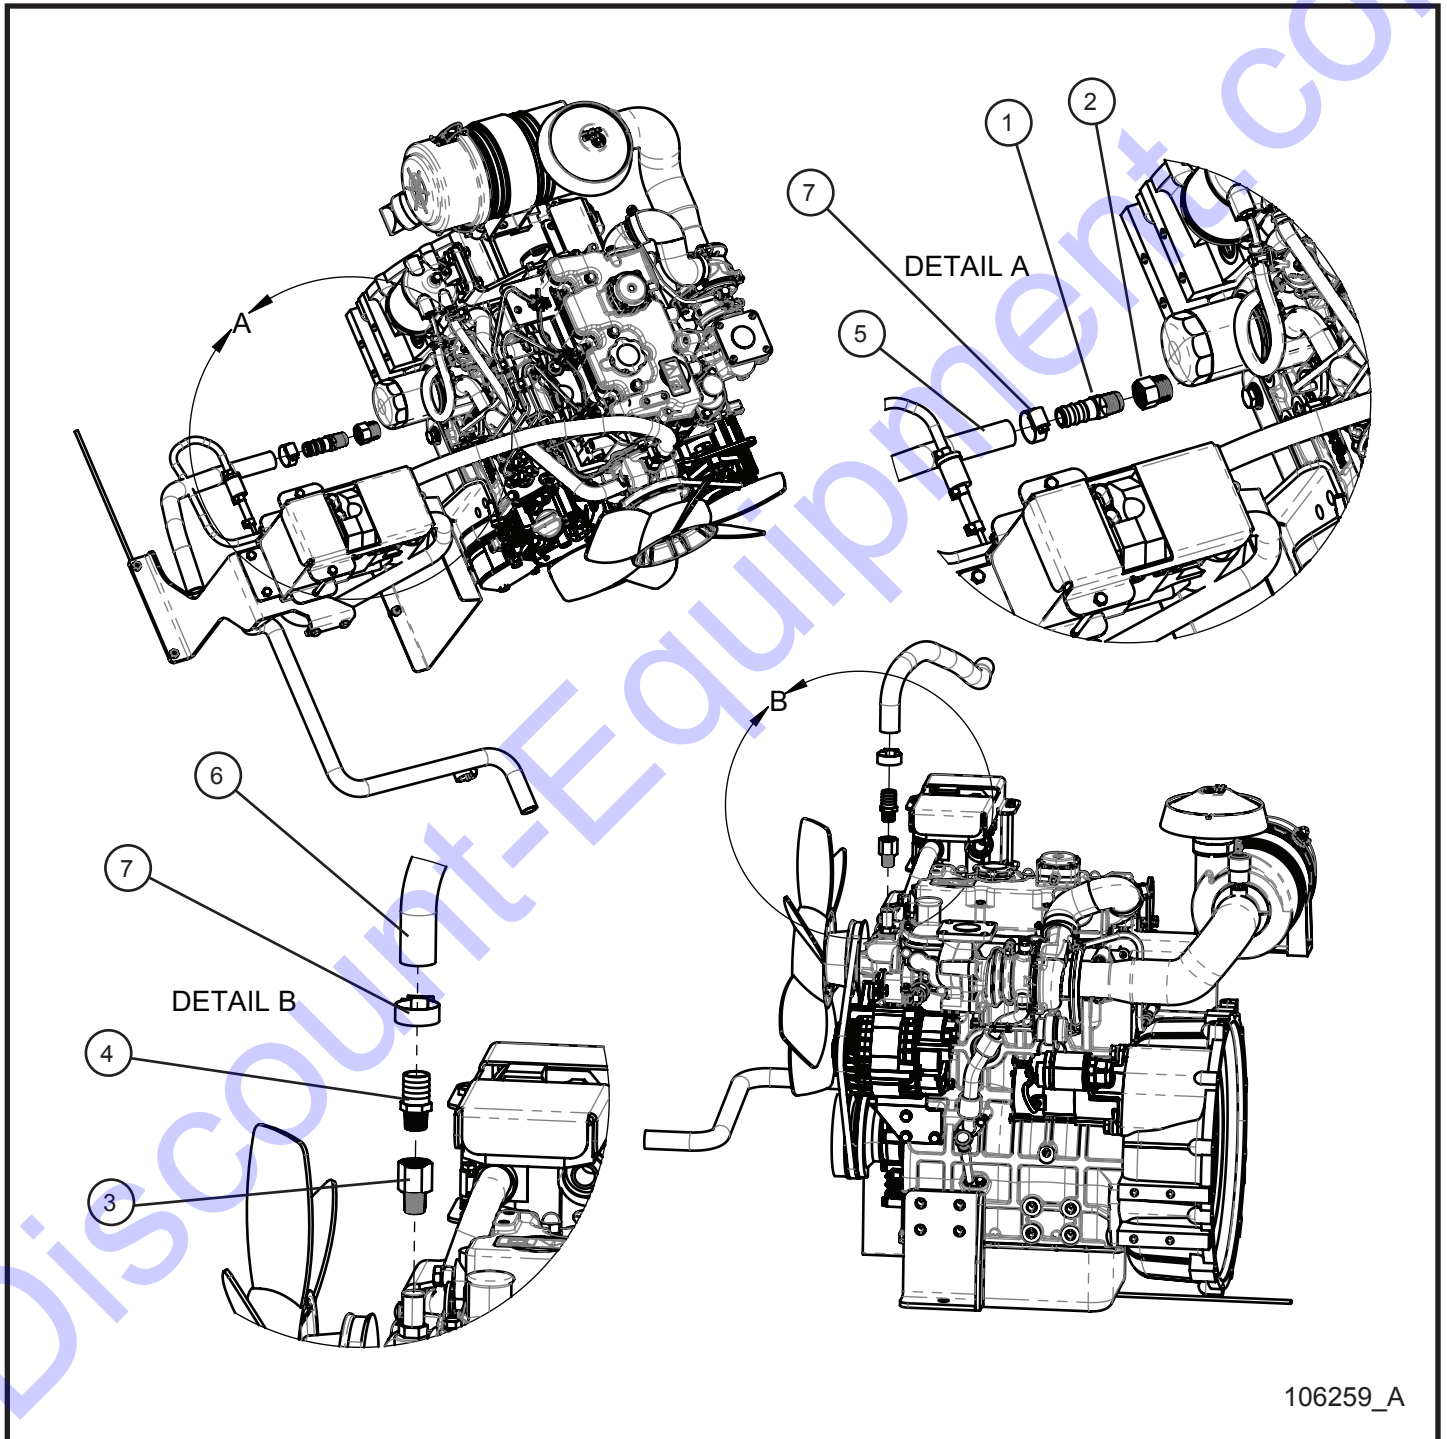

12.5 - CAT C1.5 Turbo Diesel Fired Block Heater Hoses (2 of 2)

SN 0001XX12 and UP

106259_A

Maxi-Lite II

12.5 - CAT C1.5 Turbo Diesel Fired Block Heater Hoses (2 of 2)

SN 0001XX12 and UP

Item	Part No.	Part Description	Qty.
1	104954	BARB ADAPTOR 1/2 NPT MALE x 3/4 HOSE	1
2	104955	1/2 NPT FEMALE x 3/4 BSPT MALE ADAPTOR ZINC PL STEEL	1
3	104798	FITTING ADAPTOR 3/8" BSPT TO 3/8" NPT	1
4	104683	FITTING HOSE BARB 3/8" NPT - 3/4" BARB	1
5	105016	3/4" HEATER HOSE x 18.0	1
6	105016	3/4" HEATER HOSE x 25.0	1
7	045032	#12 HOSE CLAMP	2