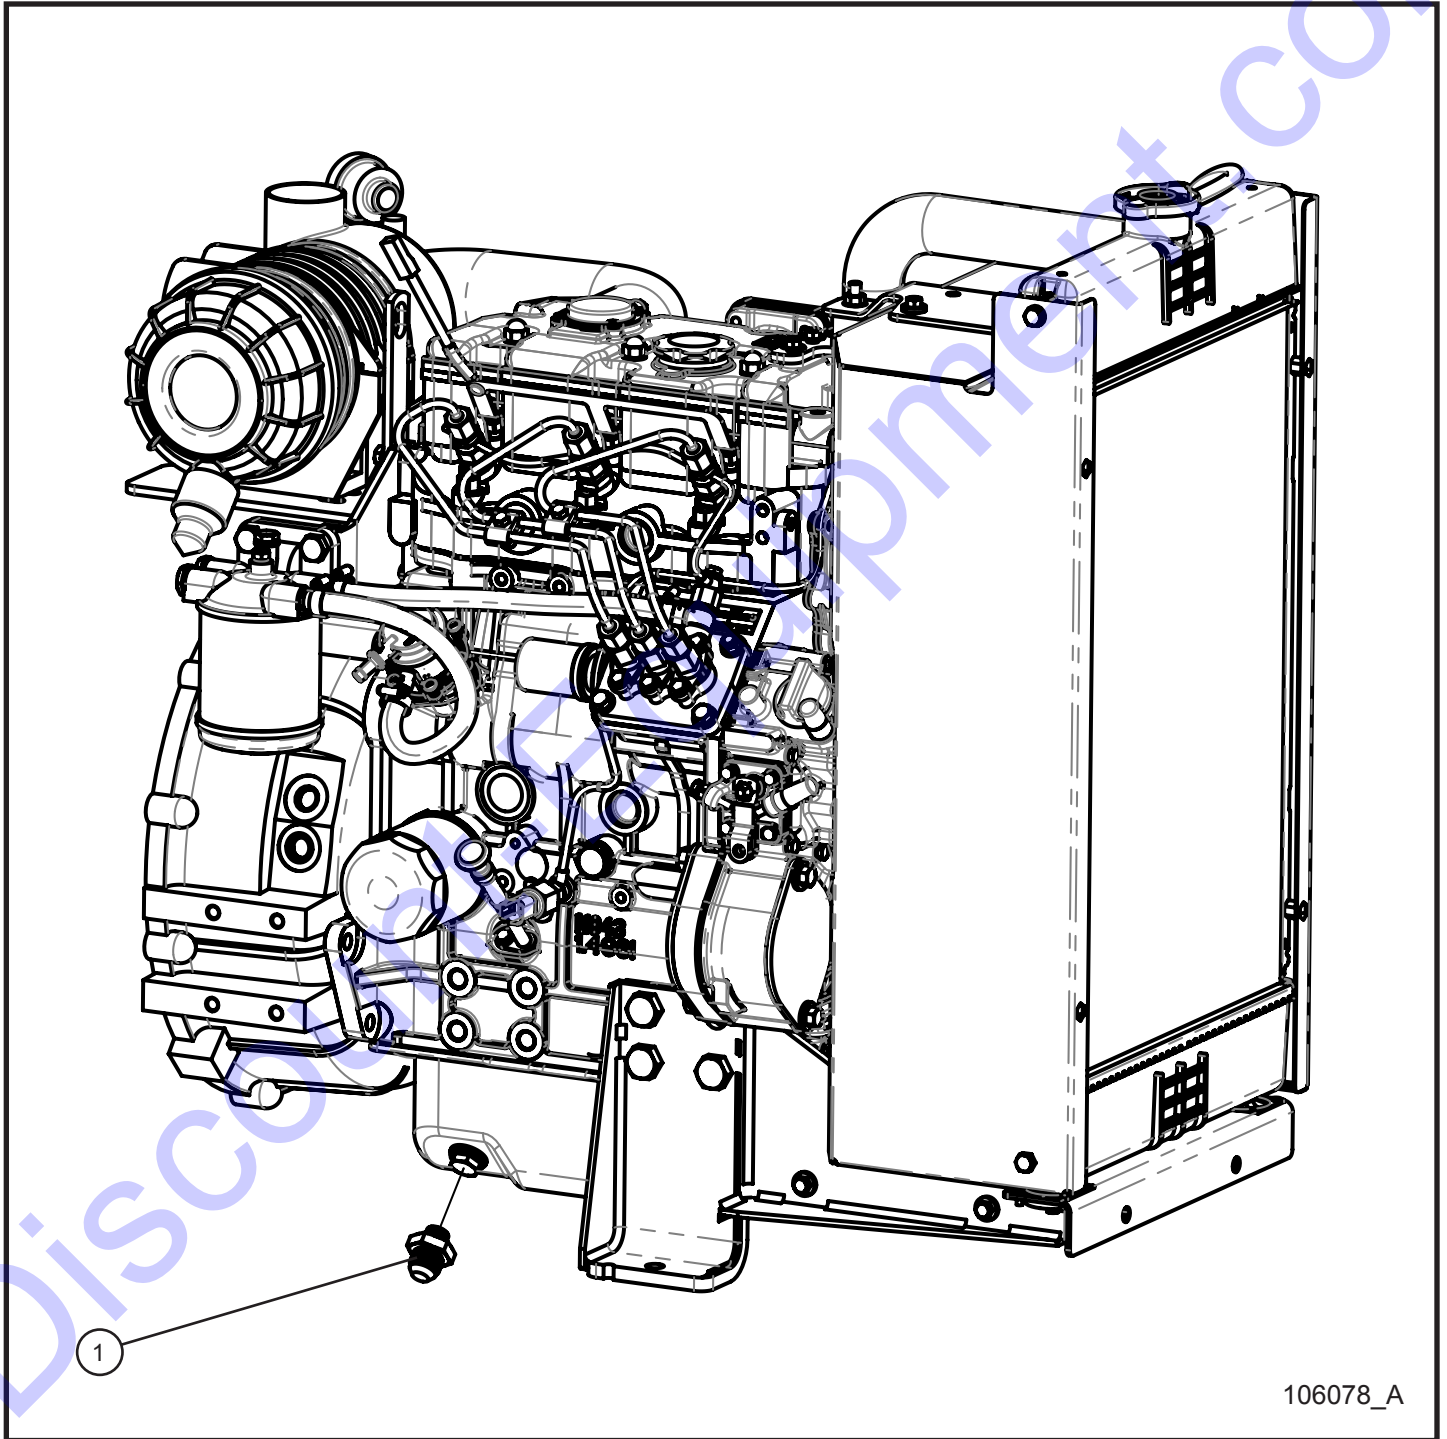

11.3 - CAT C1.5 Oil Drain Fitting

SN 0001XX12 and UP

106078_A

11.3 - CAT C1.5 Oil Drain Fitting

SN 0001XX12 and UP

Item	Part No.	Part Description	Qty.
1	103843	#10 JIC - M16 x 1.5mm UNION	1

11.4 - CAT C1.5 LSC Sending Unit

SN 0001XX12 and UP

106046_C

11.4 - CAT C1.5 LSC Sending Unit

SN 0001XX12 and UP

Item	Part No.	Part Description	Qty.
1	104558	FITTING ADAPTER 1/8 BSPM x 1/8 NPTF	1
2	104019	SENDER OIL PRESSURE	1
3	105881	OIL JUMPER CAT	1
4	105882	TEMP JUMPER CAT	1
5	106044	SCHEMATIC LSC CAT C1.5 (NOT SHOWN)	1
6	650769	SENDER TEMPERATURE M16 x 1.5	1

11.5 - CAT C1.5 Block Heater

SN 0001XX12 and UP

105382_B

11.5 - CAT C1.5 Block Heater

SN 0001XX12 and UP

Item	Part No.	Part Description	Qty.
1	103322	BLOCK HEATER CAT C1.5	1
2	105995	END COVER 120 VOLT CORD	1
3	068090	CABLE TIE 8"	1

11.6 - CAT C1.5 Diesel Fired Block Heater Hoses (1 of 2)

SN 0001XX12 and UP

Maxi-Lite II

11.6 - CAT C1.5 Diesel Fired Block Heater Hoses (1 of 2)

SN 0001XX12 and UP

Item	Part No.	Part Description	Qty.
1	022083	#16 CLAMP CUSH 3/8 HOLE	1
2	045032	#12 HOSE CLAMP	4
3	105016	3/4" HEATER HOSE x 53.0	1
4	105016	3/4" HEATER HOSE x 17.0	1
5	042027	M8 x 16mm x 1.25mm HEX CS GR10.9 PL	1