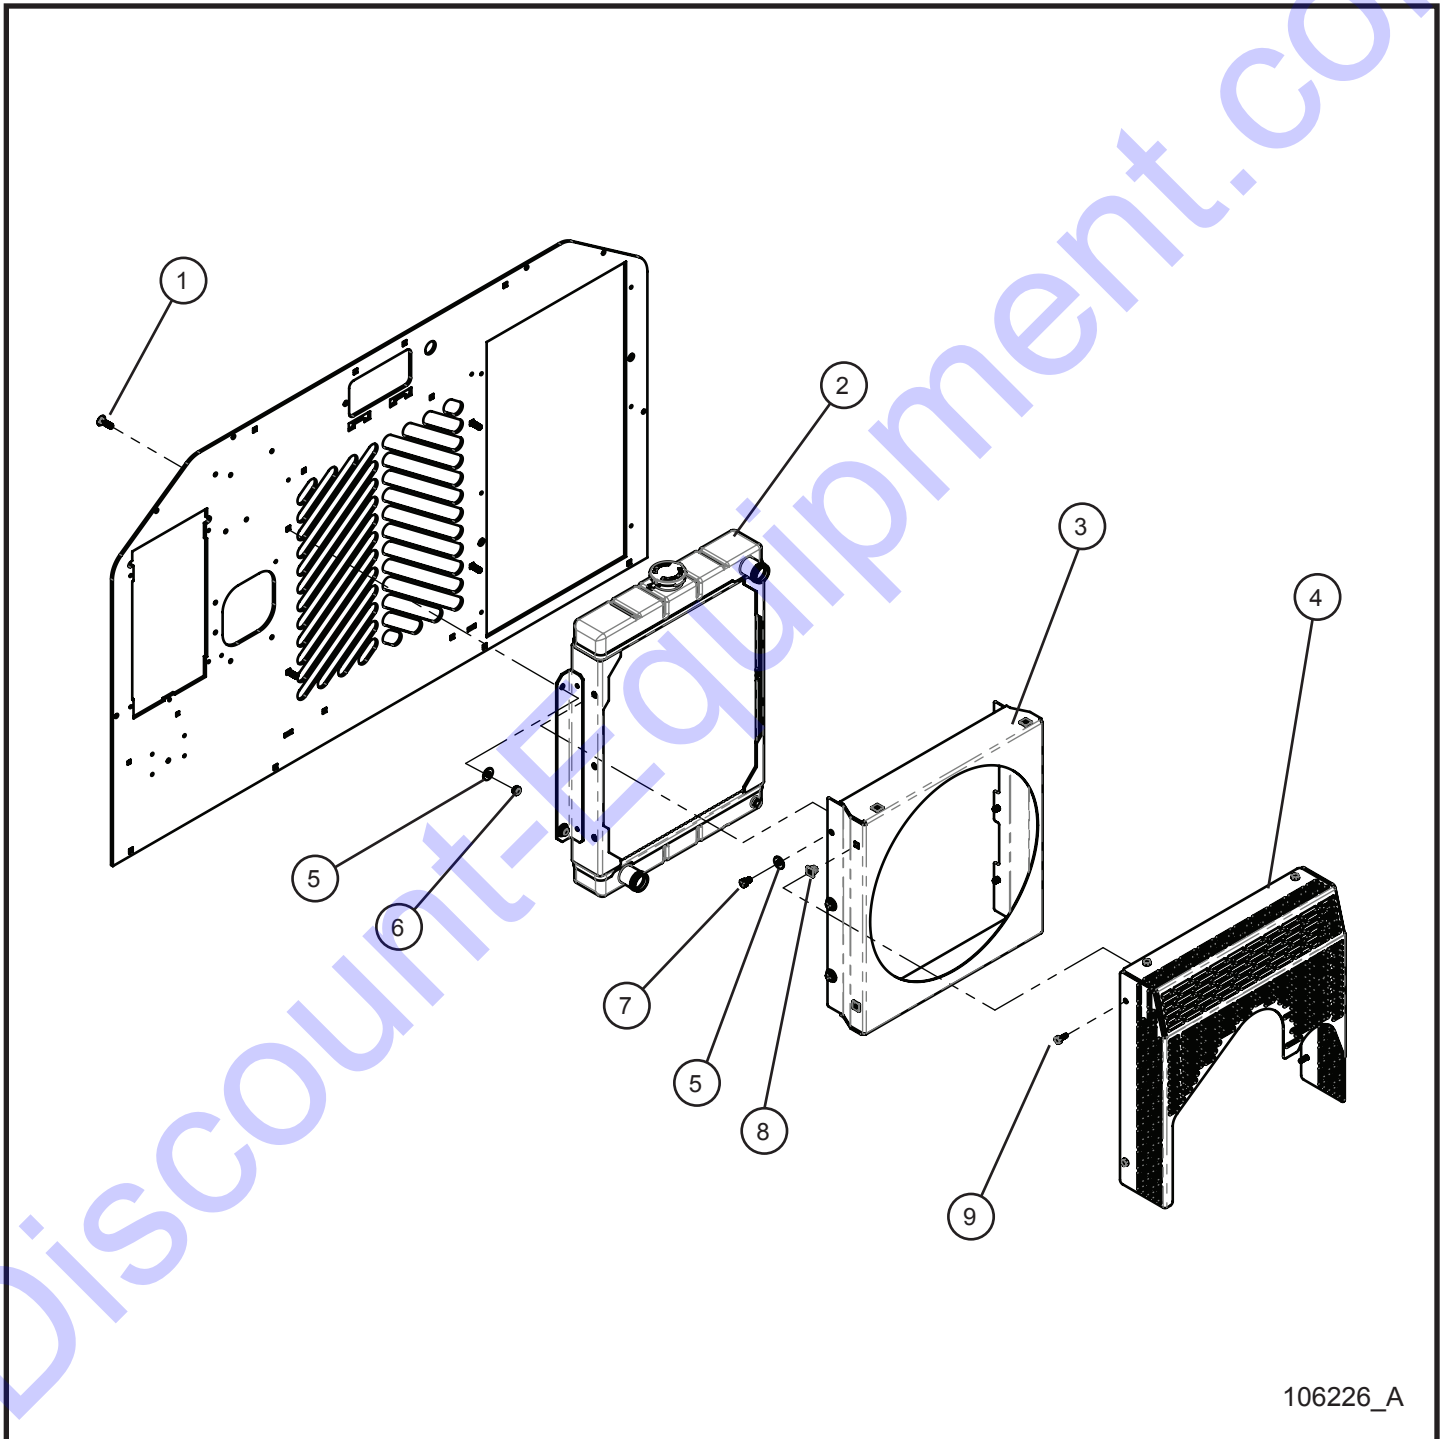

12.2 - CAT C1.5 Turbo Engine Assembly Group (3 of 4)

SN 0001XX12 and UP

Maxi-Lite II

12.2 - CAT C1.5 Turbo Engine Assembly Group (3 of 4)

SN 0001XX12 and UP

Item	Part No.	Part Description	Qty.
1	053020	5/16-18 x 1 CARRIAGE BOLT	4
2	106221	RADIATOR KIT JB C1.5T	1
3	105739P	FAN SHROUD CAT C1.5T	1
4	105740P	FINGER GUARD CAT C1.5T	1
5	047010	5/16 FLAT WASHER PL	10
6	044033	5/16-18 NYLOCK HEX NUT PL	4
7	046046	5/16-18 x 1/2 HEX HEAD CS GR5 PL	6
8	105408	GROMMET NUT DOUBLE SPLIT	6
9	041070	1/4-20 x 3/4 SL-HEX WASHER HEAD MS TP F	6