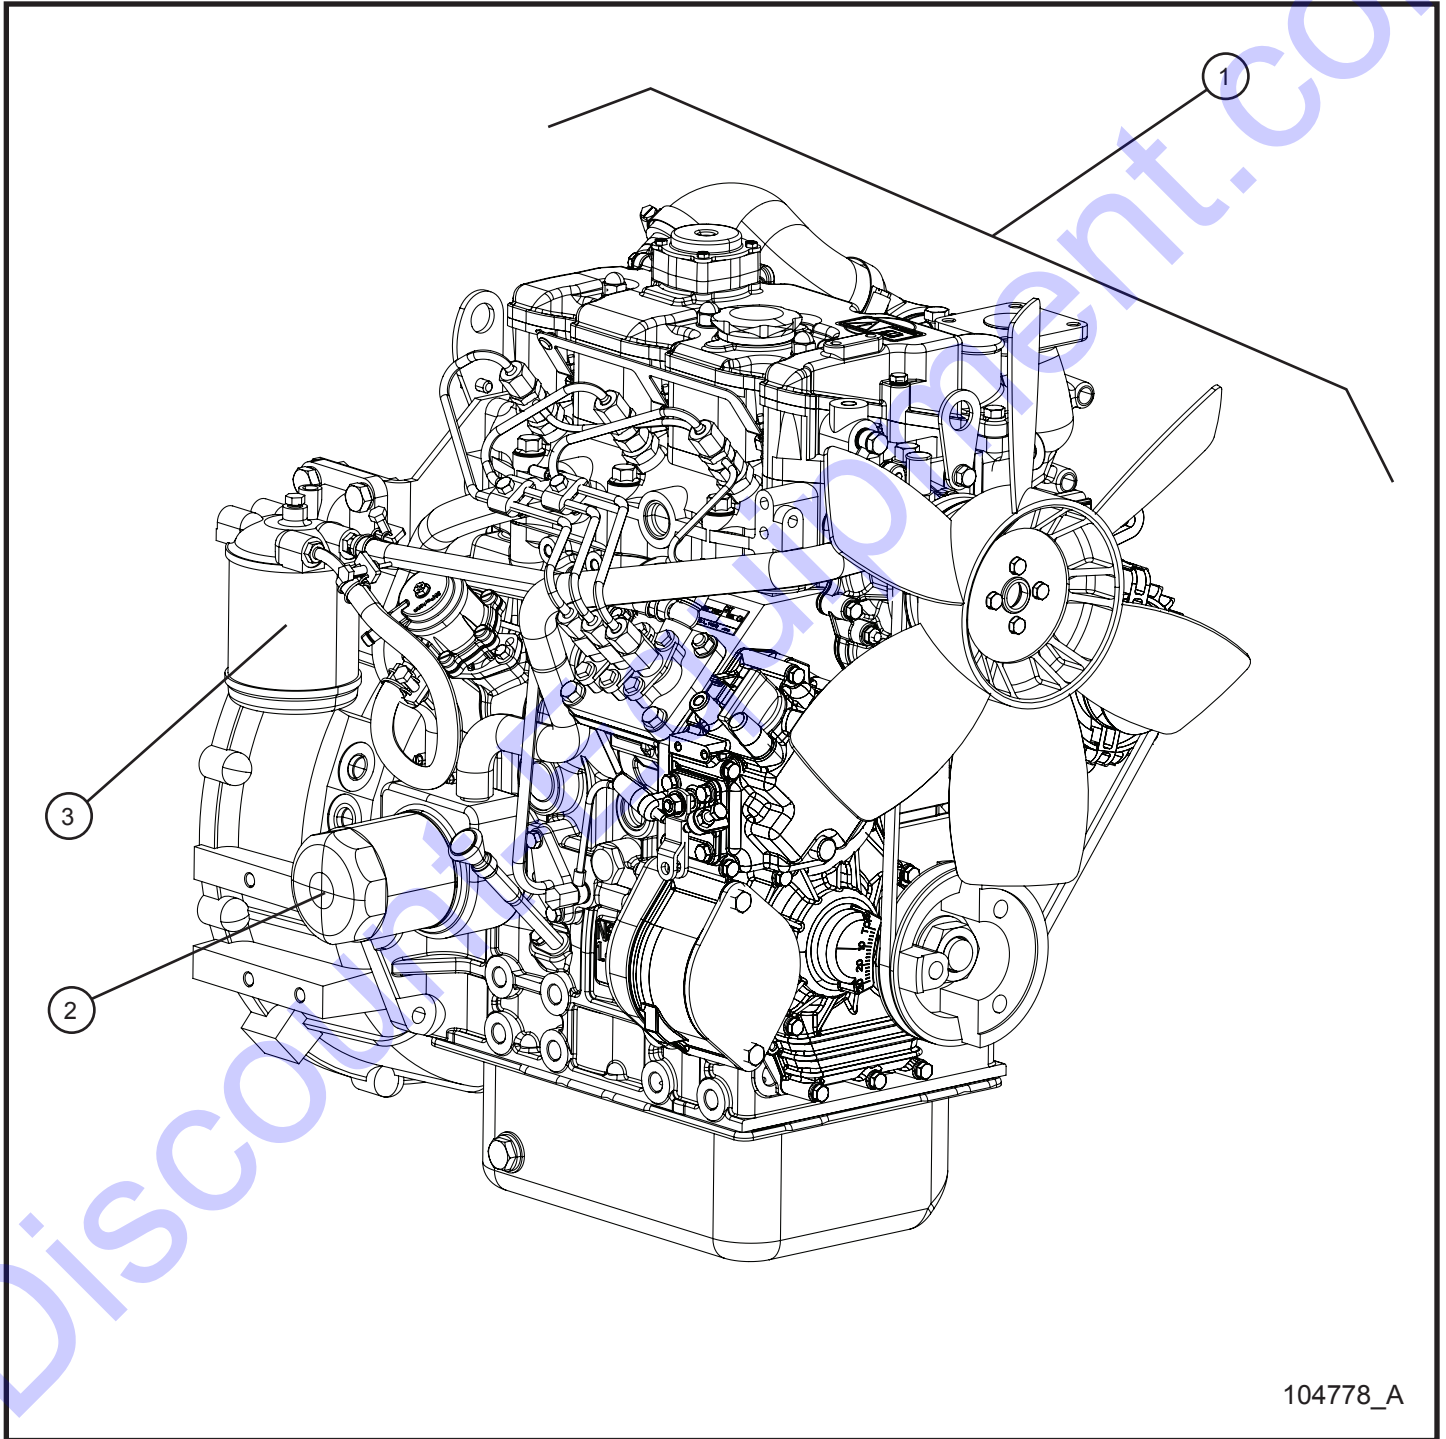

12.1 - CAT C1.5 Turbo Engine and Filters

SN 0001XX12 and UP

104778_A

12.1 - CAT C1.5 Turbo Engine and Filters

SN 0001XX12 and UP

Item	Part No.	Part Description	Qty.
1	104778	ENGINE CAT C1.5T 50/60Hz ELEC GOV EPA TIER 4	1
2	650304	OIL FILTER	1
3	103155	FUEL FILTER	1
4	102580	AIR FILTER	1