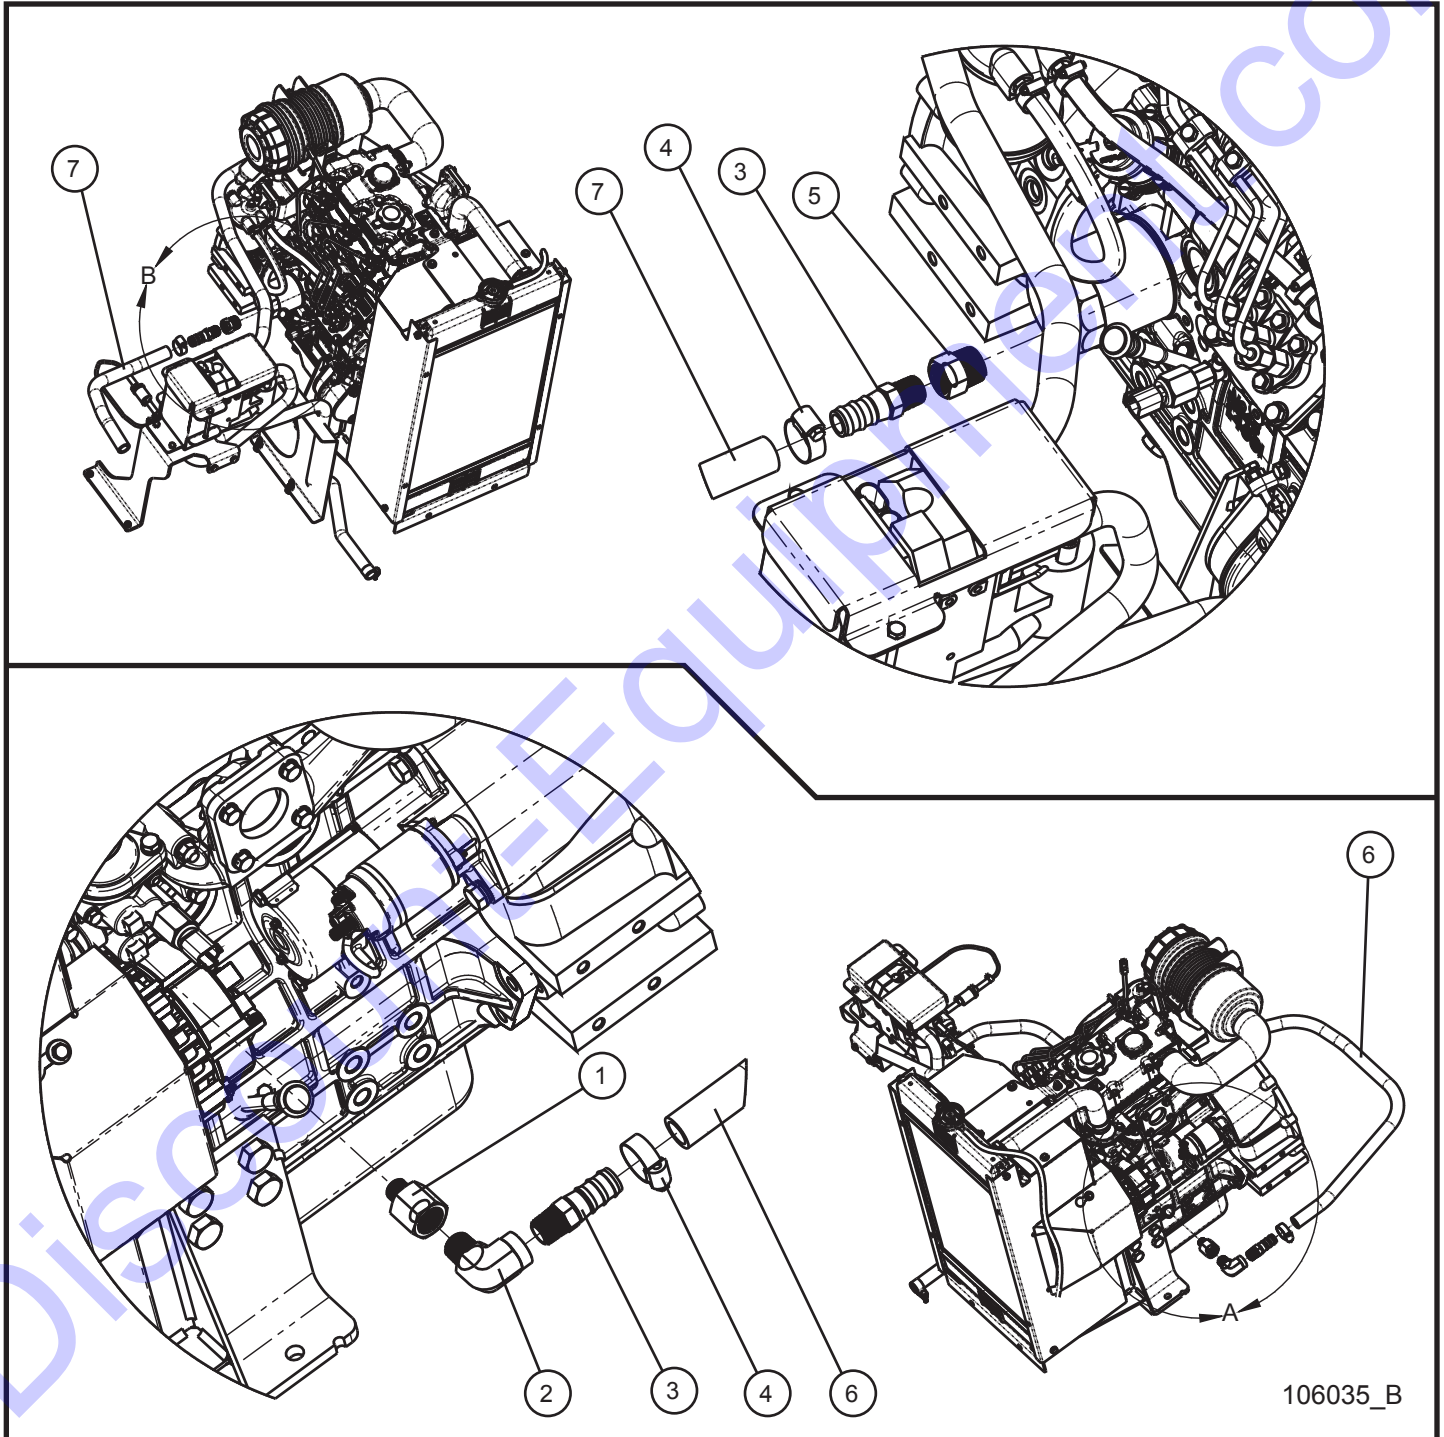

11.6 - CAT C1.5 Diesel Fired Block Heater Hoses (1 of 2)

SN 0001XX12 and UP

Maxi-Lite II

11.6 - CAT C1.5 Diesel Fired Block Heater Hoses (1 of 2)

SN 0001XX12 and UP

Item	Part No.	Part Description	Qty.
1	022083	#16 CLAMP CUSH 3/8 HOLE	1
2	045032	#12 HOSE CLAMP	4
3	105016	3/4" HEATER HOSE x 53.0	1
4	105016	3/4" HEATER HOSE x 17.0	1
5	042027	M8 x 16mm x 1.25mm HEX CS GR10.9 PL	1

11.6 - CAT C1.5 Diesel Fired Block Heater Hoses (2 of 2)

SN 0001XX12 and UP

106035_B

Maxi-Lite II

11.6 - CAT C1.5 Diesel Fired Block Heater Hoses (2 of 2)

SN 0001XX12 and UP

Item	Part No.	Part Description	Qty.
1	104953	ADAPTOR 1/2 NPT FEMALE x M16-1.5 MALE	1
2	104956	1/2 NPT MALE x 1/2 NPT FEMALE ELBOW BRASS	1
3	104954	BARB ADAPTOR 1/2 NPT MALE x 3/4 HOSE	2
4	045032	#12 HOSE CLAMP	4
5	104955	1/2 NPT FEMALE x 3/4 BSPT MALE ADAPTOR ZC PLATED STEEL	1
6	105016	3/4" HEATER HOSE x 53.0	1
7	105016	3/4" HEATER HOSE x 17.0	1