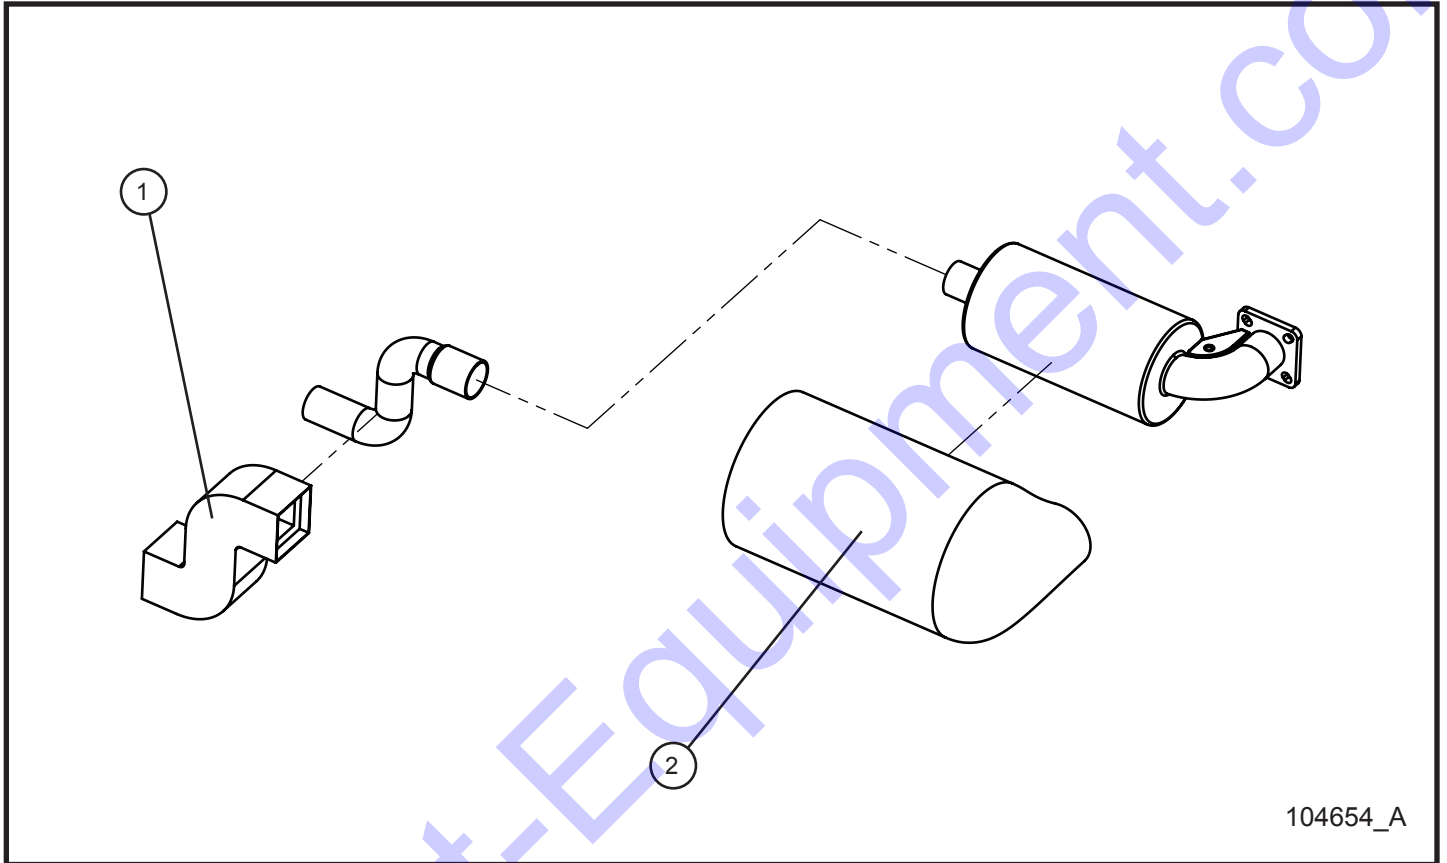

11.8 - CAT C1.5 Exhaust Blanket

SN 0001XX12 and UP

11.8 - CAT C1.5 Exhaust Blanket

SN 0001XX12 and UP

Item	Part No.	Part Description	Qty.
1	104648	BLANKET TAILPIPE CAT C1.5	1
2	102729	BLANKET MUFFLER CAT C1.5	1