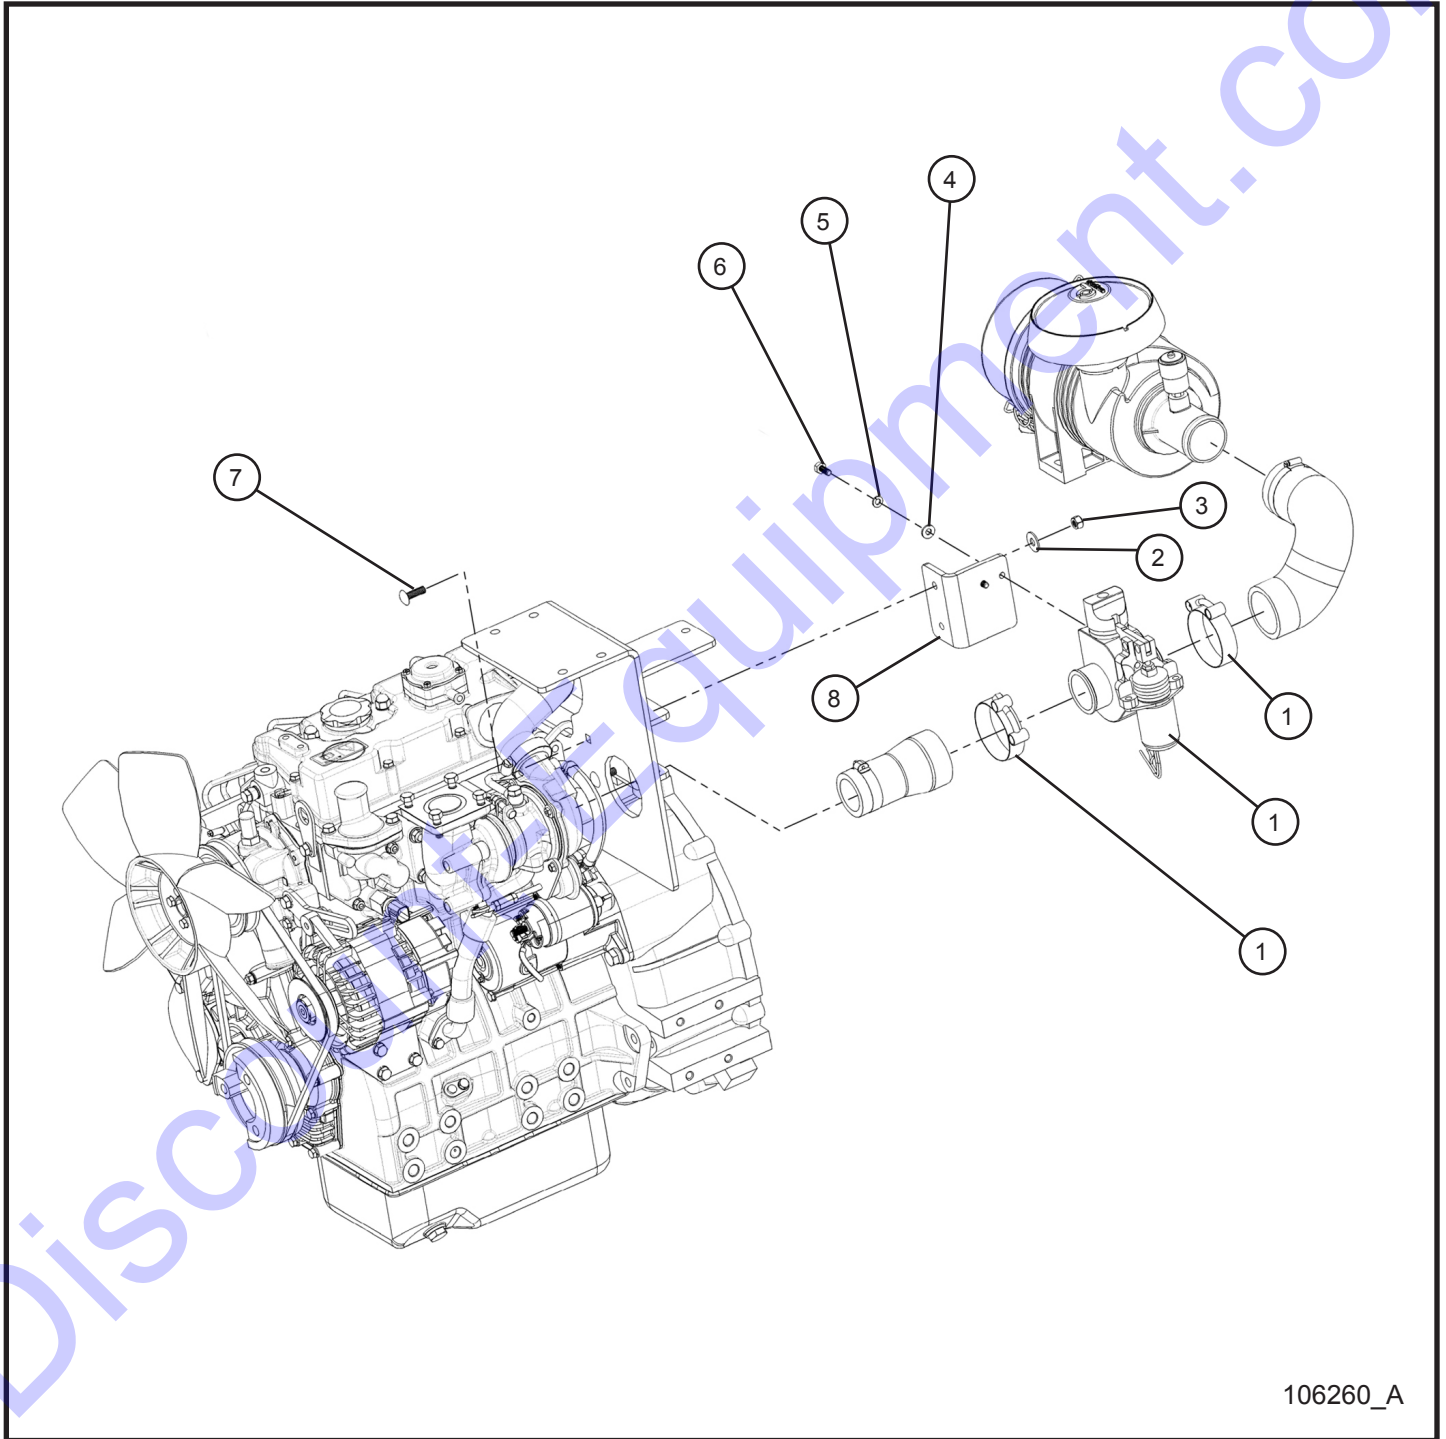

12.6 - CAT C1.5 Turbo Shocker Group (1 of 2)

SN 0001XX12 and UP

106260_A

12.6 - CAT C1.5 Turbo Shocker Group (1 of 2)

SN 0001XX12 and UP

Item	Part No.	Part Description	Qty.
1	105705	SHOCKER 2" VALVE KIT	1
2	047010	5/16 FLAT WASHER PL	2
3	044033	5/16-18 NYLOCK HEX NUT PL	2
4	047005	1/4 FLAT WASHER PL	2
5	043020	1/4 SPLITLOCK WASHER	2
6	046006	1/4-20 x 5/8 HEX HEAD CS GR5 PL	2
7	053020	5/16-18 x 1 CARRIAGE BOLT PL	2
8	106261P	BRACKET SHOCKER C1.5T	1
NS	106206	RETRO HARNESS SHOCKER VALVE	1
NS	106156	SCHEMATIC SHOCKER VALVE HARNESS	1
NS	105702	SHOCKER SETUP INSTRUCTIONS	1