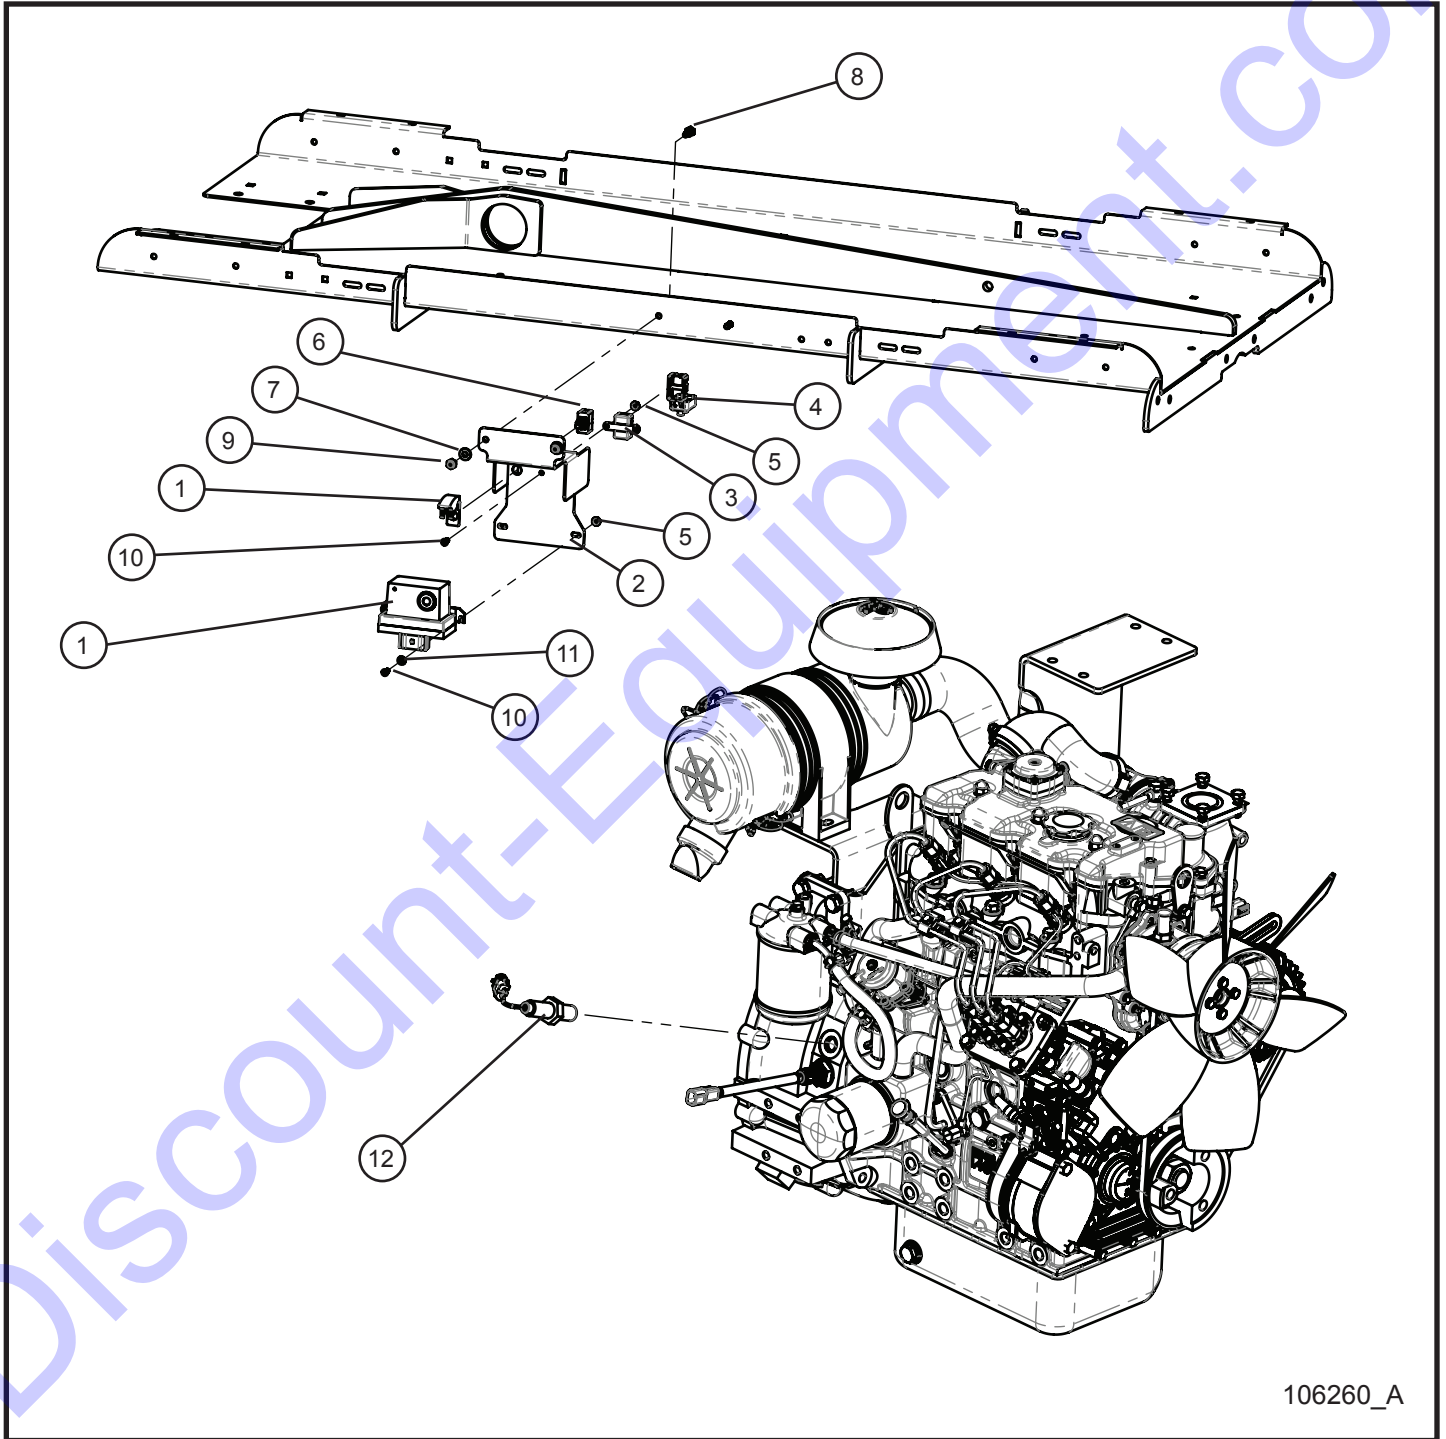

12.6 - CAT C1.5 Turbo Shocker Group (2 of 2)

SN 0001XX12 and UP

12.6 - CAT C1.5 Turbo Shocker Group (2 of 2)

SN 0001XX12 and UP

Item	Part No.	Part Description	Qty.
1	105705	SHOCKER 2" VALVE KIT	1
2	106205P	MOUNT RETRO SHOCKER CONTROL	1
3	105636	20 AMP BREAKER	1
4	102698	RED BOOT CIRCUIT BREAKER	1
5	044016	#10-24 KEPS HEX NUT PL	4
6	340009	SWITCH 15A 125V	1
7	047005	1/4 FLAT WASHER PL	2
8	046010	1/4-20 x 3/4 HEX HEAD CS GR5 SS	2
9	044023	1/4-20 NYLOCK HEX NUT PL	2
10	041024	#10-24 x 1/2 PH-ROUND HEAD MS SS	4
11	047004	#8 FLAT WASHER SAE ZC	2
12	105536	RPM SENSOR, 18MM x 1.5	1