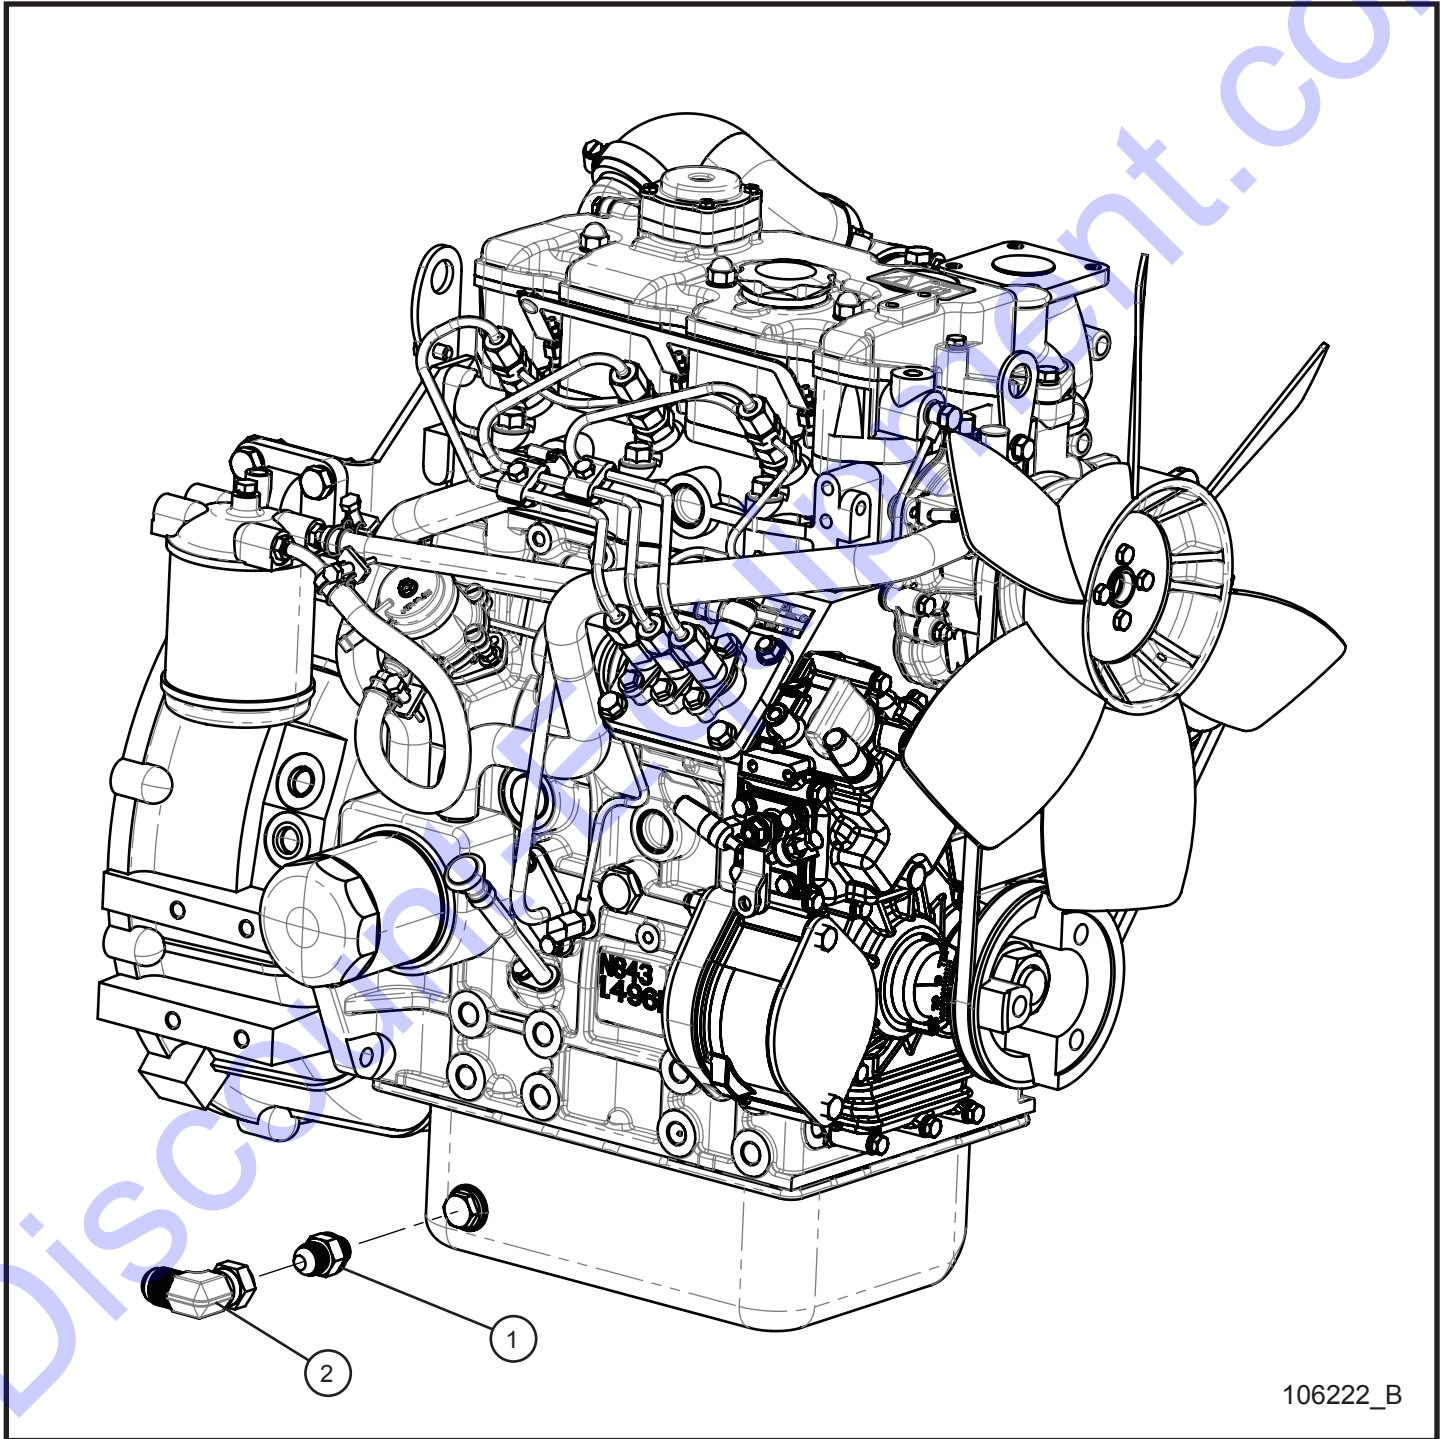

12.3 - CAT C1.5 Turbo Oil Drain Fitting

SN 0001XX12 and UP

106222_B

12.3 - CAT C1.5 Turbo Oil Drain Fitting

SN 0001XX12 and UP

Item	Part No.	Part Description	Qty.
1	680875	HYDRAULIC FITTING #8 JIC - M16 x 1.5	1
2	680874	HYDRAULIC FITTING 90° ELBOW #10 JIC - #8 JIC	1