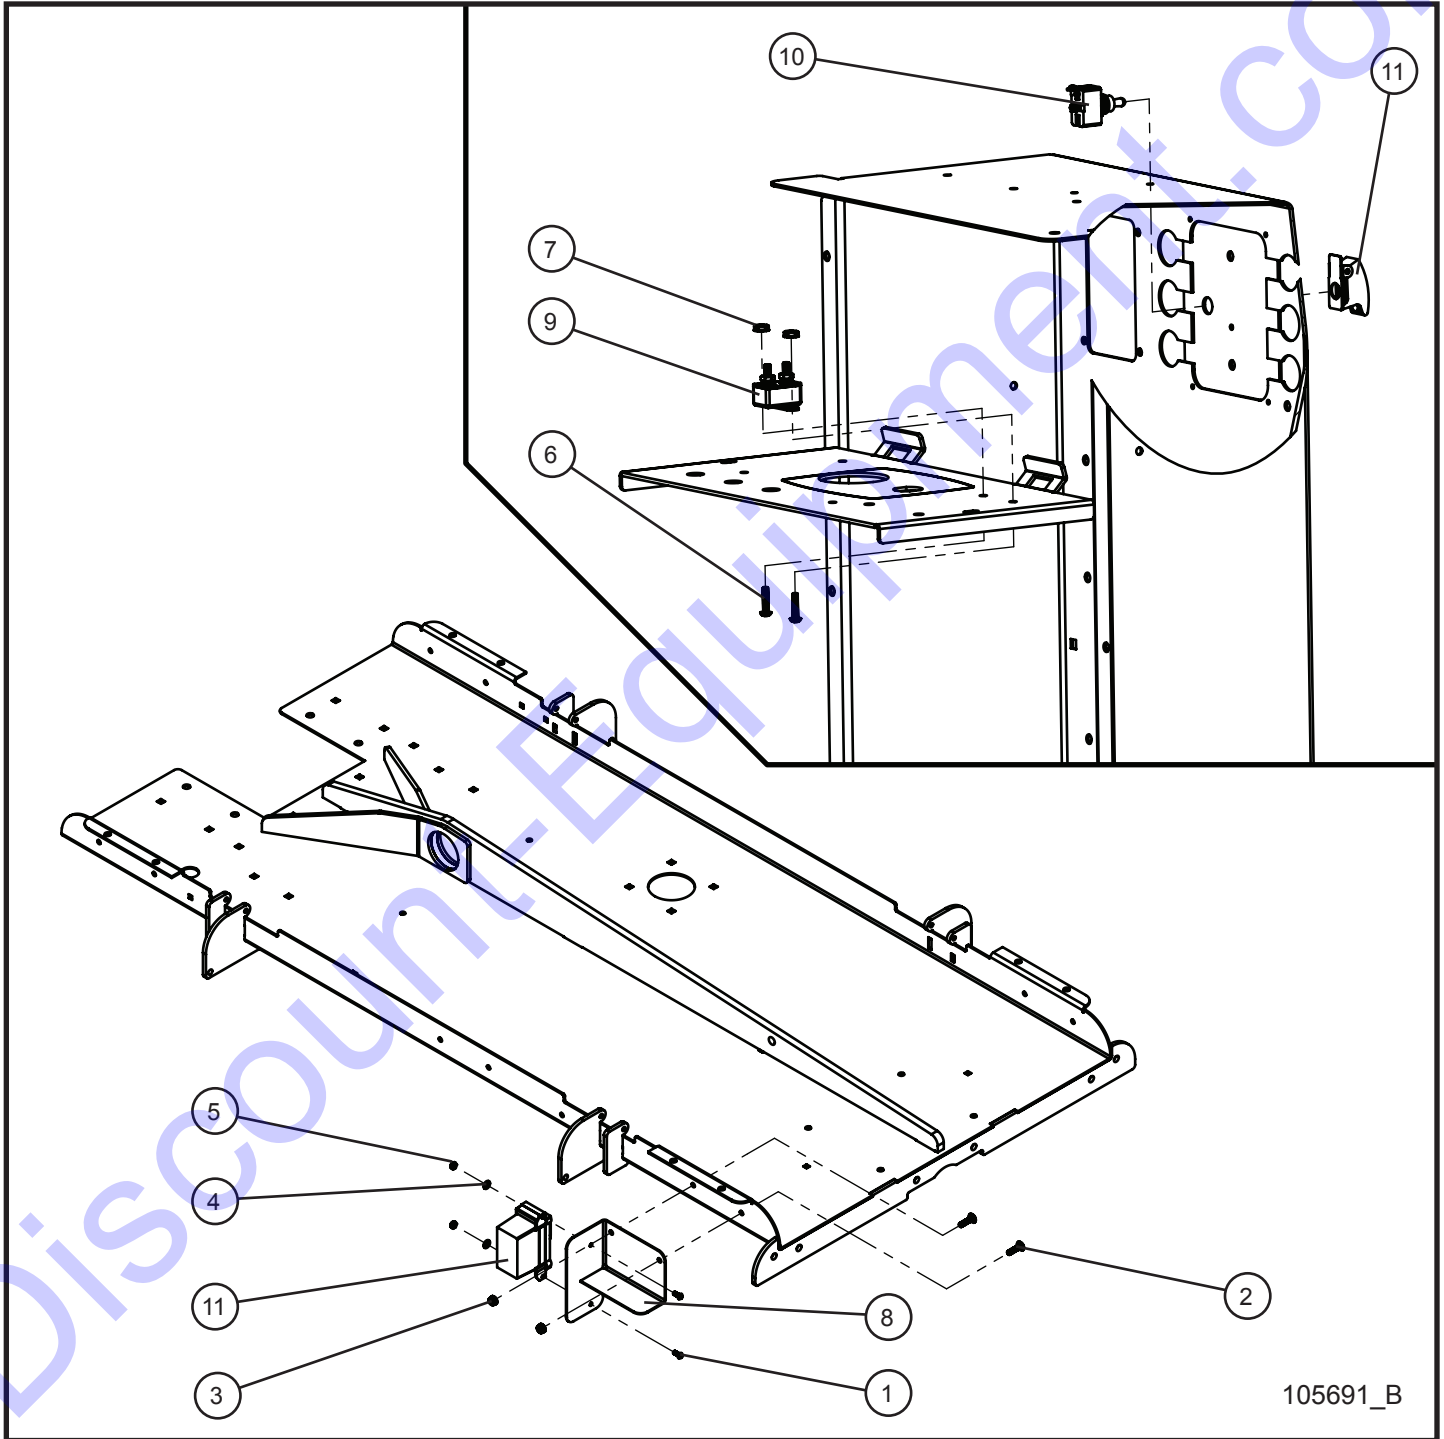

11.7 - CAT C1.5 Shocker Group (2 of 2)

SN 0001XX12 and UP

105691_B

Maxi-Lite II

11.7 - CAT C1.5 Shocker Group (2 of 2)

SN 0001XX12 and UP

Item	Part No.	Part Description	Qty.
1	041021	#10-24 x 1/2 PH-ROUND HEAD MS PL	2
2	041080	1/4-20 x 1 PH-TRUSS HEAD MS SS	2
3	044021	1/4-20 KEPS HEX NUT PL	2
4	047070	#10 FLAT WASHER USS PL	2
5	044018	#10-24 NYLOCK HEX NUT PL	2
6	041201	#8-32 x 3/4 SL-ROUND HEAD MS PL	2
7	044016	#10-24 KEPS HEX NUT PL	2
8	105528P	BRACKET SHOCKER CONTROLLER MAXI II	1
9	105636	20 AMP BREAKER	1
10	340009	SWITCH 15A 125V	1
11	105705	SHOCKER 2" VALVE KIT	1