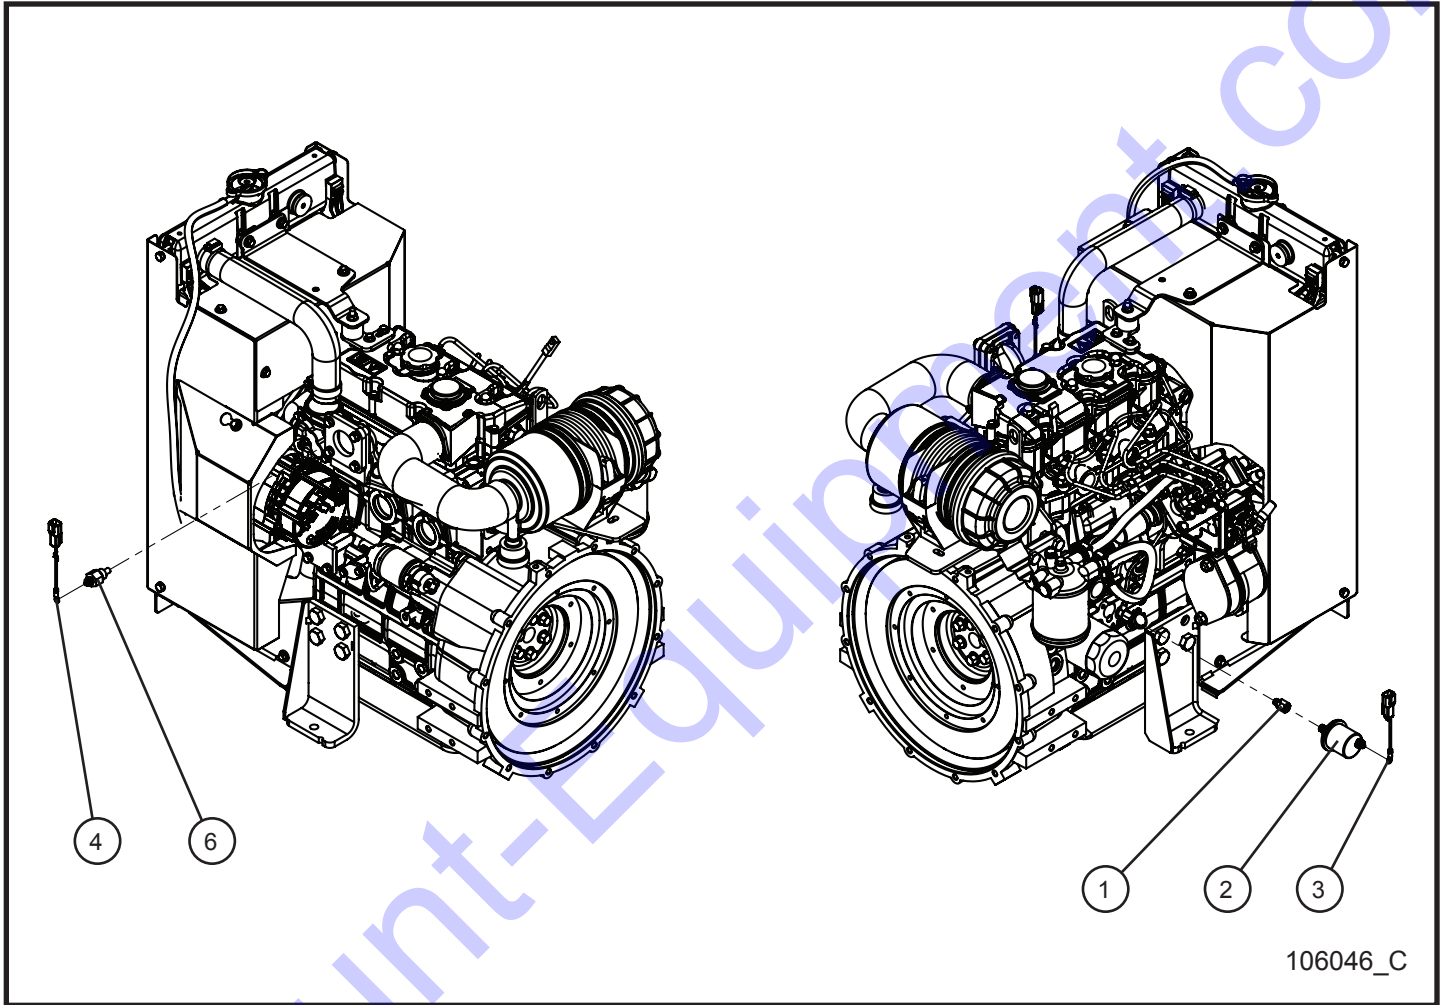

11.3 - CAT C1.5 Oil Drain Fitting

SN 0001XX12 and UP

106078_A

11.3 - CAT C1.5 Oil Drain Fitting

SN 0001XX12 and UP

Item	Part No.	Part Description	Qty.
1	103843	#10 JIC - M16 x 1.5mm UNION	1

11.4 - CAT C1.5 LSC Sending Unit

SN 0001XX12 and UP

106046_C

11.4 - CAT C1.5 LSC Sending Unit

SN 0001XX12 and UP

Item	Part No.	Part Description	Qty.
1	104558	FITTING ADAPTER 1/8 BSPM x 1/8 NPTF	1
2	104019	SENDER OIL PRESSURE	1
3	105881	OIL JUMPER CAT	1
4	105882	TEMP JUMPER CAT	1
5	106044	SCHEMATIC LSC CAT C1.5 (NOT SHOWN)	1
6	650769	SENDER TEMPERATURE M16 x 1.5	1

11.5 - CAT C1.5 Block Heater

SN 0001XX12 and UP

105382_B

11.5 - CAT C1.5 Block Heater

SN 0001XX12 and UP

Item	Part No.	Part Description	Qty.
1	103322	BLOCK HEATER CAT C1.5	1
2	105995	END COVER 120 VOLT CORD	1
3	068090	CABLE TIE 8"	1