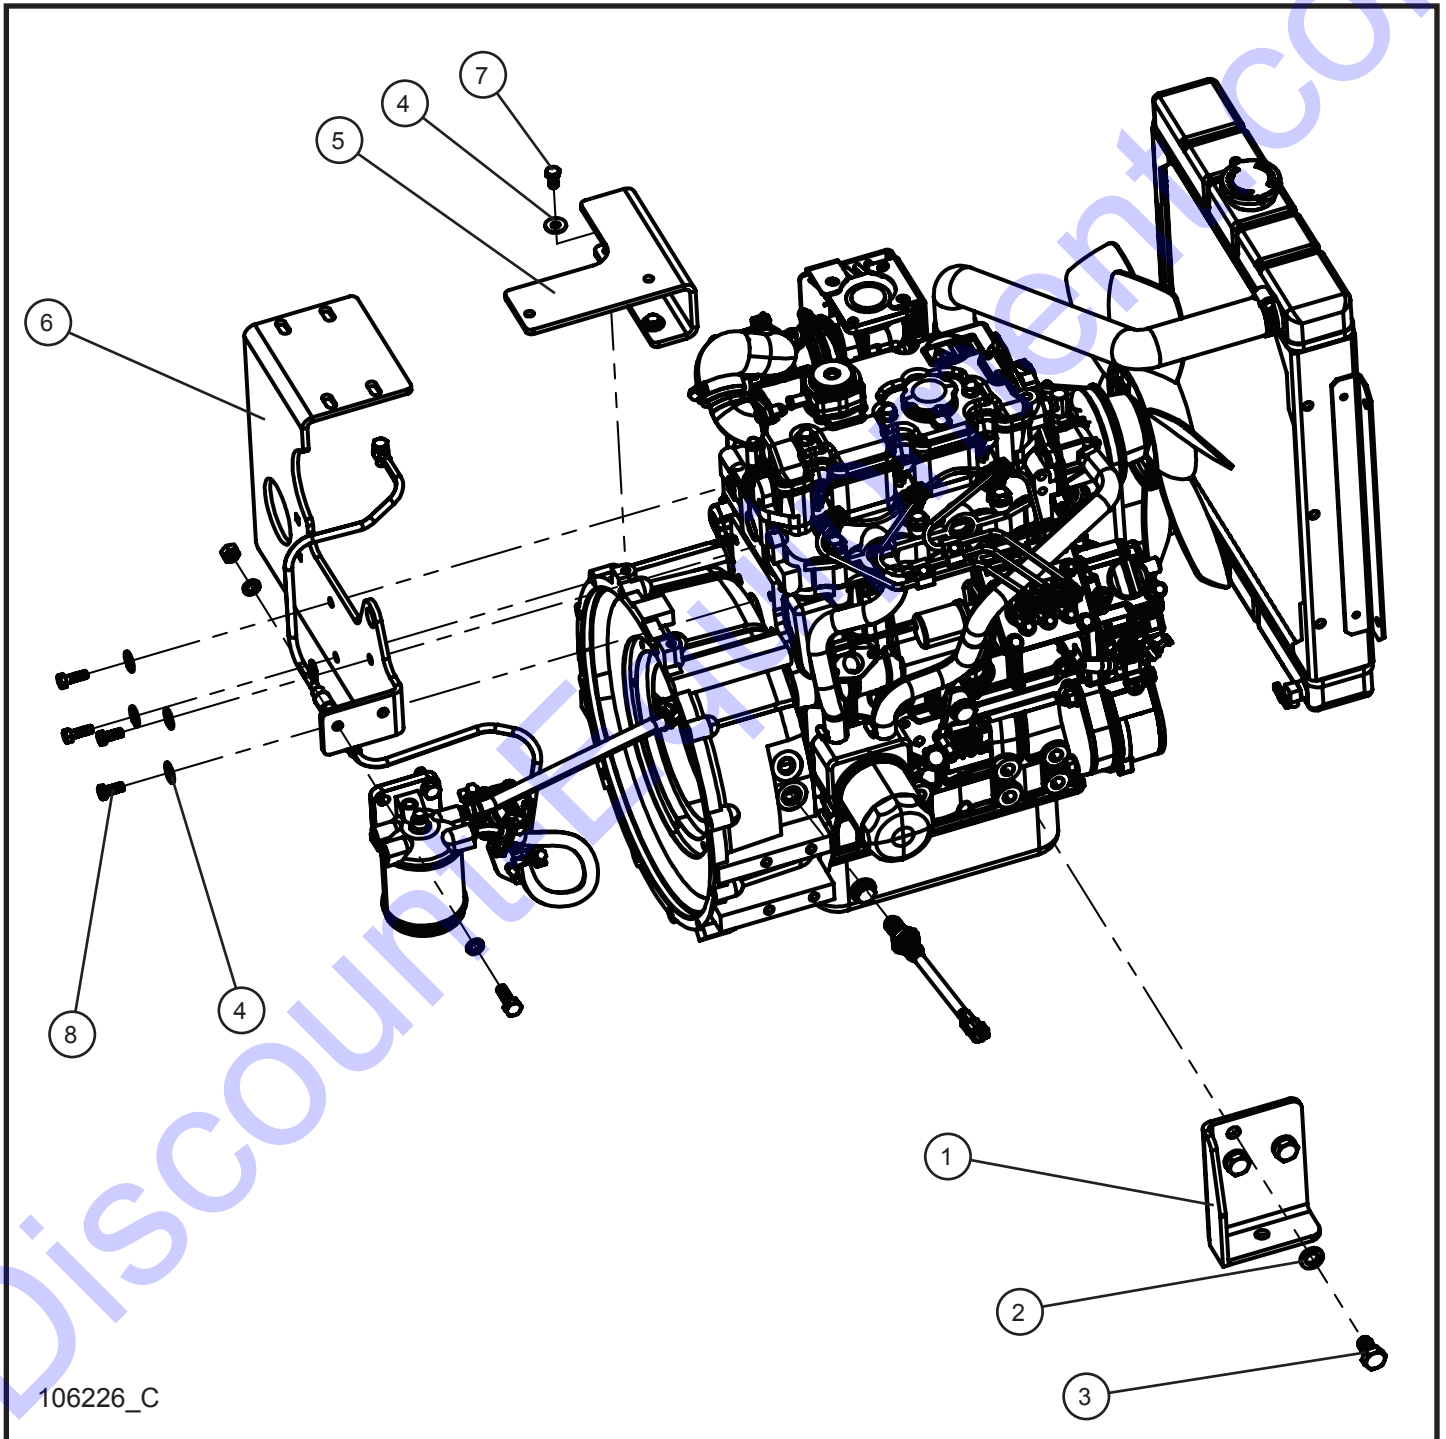

12.2 - CAT C1.5 Turbo Engine Assembly Group (1 of 4)

SN 0001XX12 and UP

106226_C

12.2 - CAT C1.5 Turbo Engine Assembly Group (1 of 4)

SN 0001XX12 and UP

Item	Part No.	Part Description	Qty.
1	106218P	ENGINE RIGHT FOOT WELDMENT CAT C1.5T	1
2	106072	AIR CLEANER ASSEMBLY CAT C1.5T	1
3	106221	RADIATOR KIT JB CAT C1.5T	1
4	106073	HOSE AIR INTAKE CAT C1.5T	1
5	043095	9/16 SPLITLOCK WASHER PL	4
6	046430	M14 x 1.5 x 25 HEX HEAD CS GR8.8 PL	4
7	047010	5/16 FLAT WASHER PL	3
8	045035	#20 HOSE CLAMP	4
9	043038	#32 HOSE CLAMP	1
10	106264P	AIR CLEANER BRACKET CAT C1.5T	1
11	106252	MUFFLER CAT C1.5T	1
12	046036	#24 HOSE CLAMP	1
13	105745P	MUFFLER BRACKET CAT C1.5T	1
14	105744	4.75" MUFFLER U-BOLT	2
15	081020	HOSE J30R6 RUBBER x 36.0	1
16	022083	#16 CLAMP CUSH 3/8 HOLE	1
17	047016	3/8 FLAT WASHER SAE ZINC	4
18	044080	3/8-16 TOP LOCK HEX NUT PL	4
19	102127	8MM x 35MM x 1.25 HEX GR8.8 PLATED	2
20	045032	#12 HOSE CLAMP	1
21	106233P	FINGER GUARD TURBO CAT C1.5T	1
22	042081	M8 x 1.25MM NYLOCK HEX NUT PL METRIC	2
23	106553	SCHEMATIC CAT C1.5T ENGINE	1
24	106230	ELECTRONIC GOVERNOR HARNESS CAT C1.5T	1
25	105190	HARNESS ENGINE CAT C1.5T	1
26	105874	CAT 1.5 CHARGE CIRCUIT FUSE	1
27	046105	3/8-16 x 3/4 HEX HEAD CS GR8 PL	1

12.2 - CAT C1.5 Turbo Engine Assembly Group (2 of 4)

SN 0001XX12 and UP

106226_C

12.2 - CAT C1.5 Turbo Engine Assembly Group (2 of 4)

SN 0001XX12 and UP

Item	Part No.	Part Description	Qty.
1	106219P	ENGINE LEFT FOOT WELDMENT CAT C1.5T	1
2	043095	9/16 SPLITLOCK WASHER PL	3
3	046430	M14 x 1.5 x 25 HEX HEAD CS GR8.8 PL	3
4	047010	5/16 FLAT WASHER PL	6
5	106264P	AIR CLEANER BRACKET CAT C1.5T	1
6	105745P	MUFFLER BRACKET CAT C1.5T	1
7	042027	M8 x 16MM x 1.25MM HEX HEAD CS GR10.9 PL	2
8	042033	M8 x 20MM x 1.25MM HEX HEAD CS GR10.9 PL	2