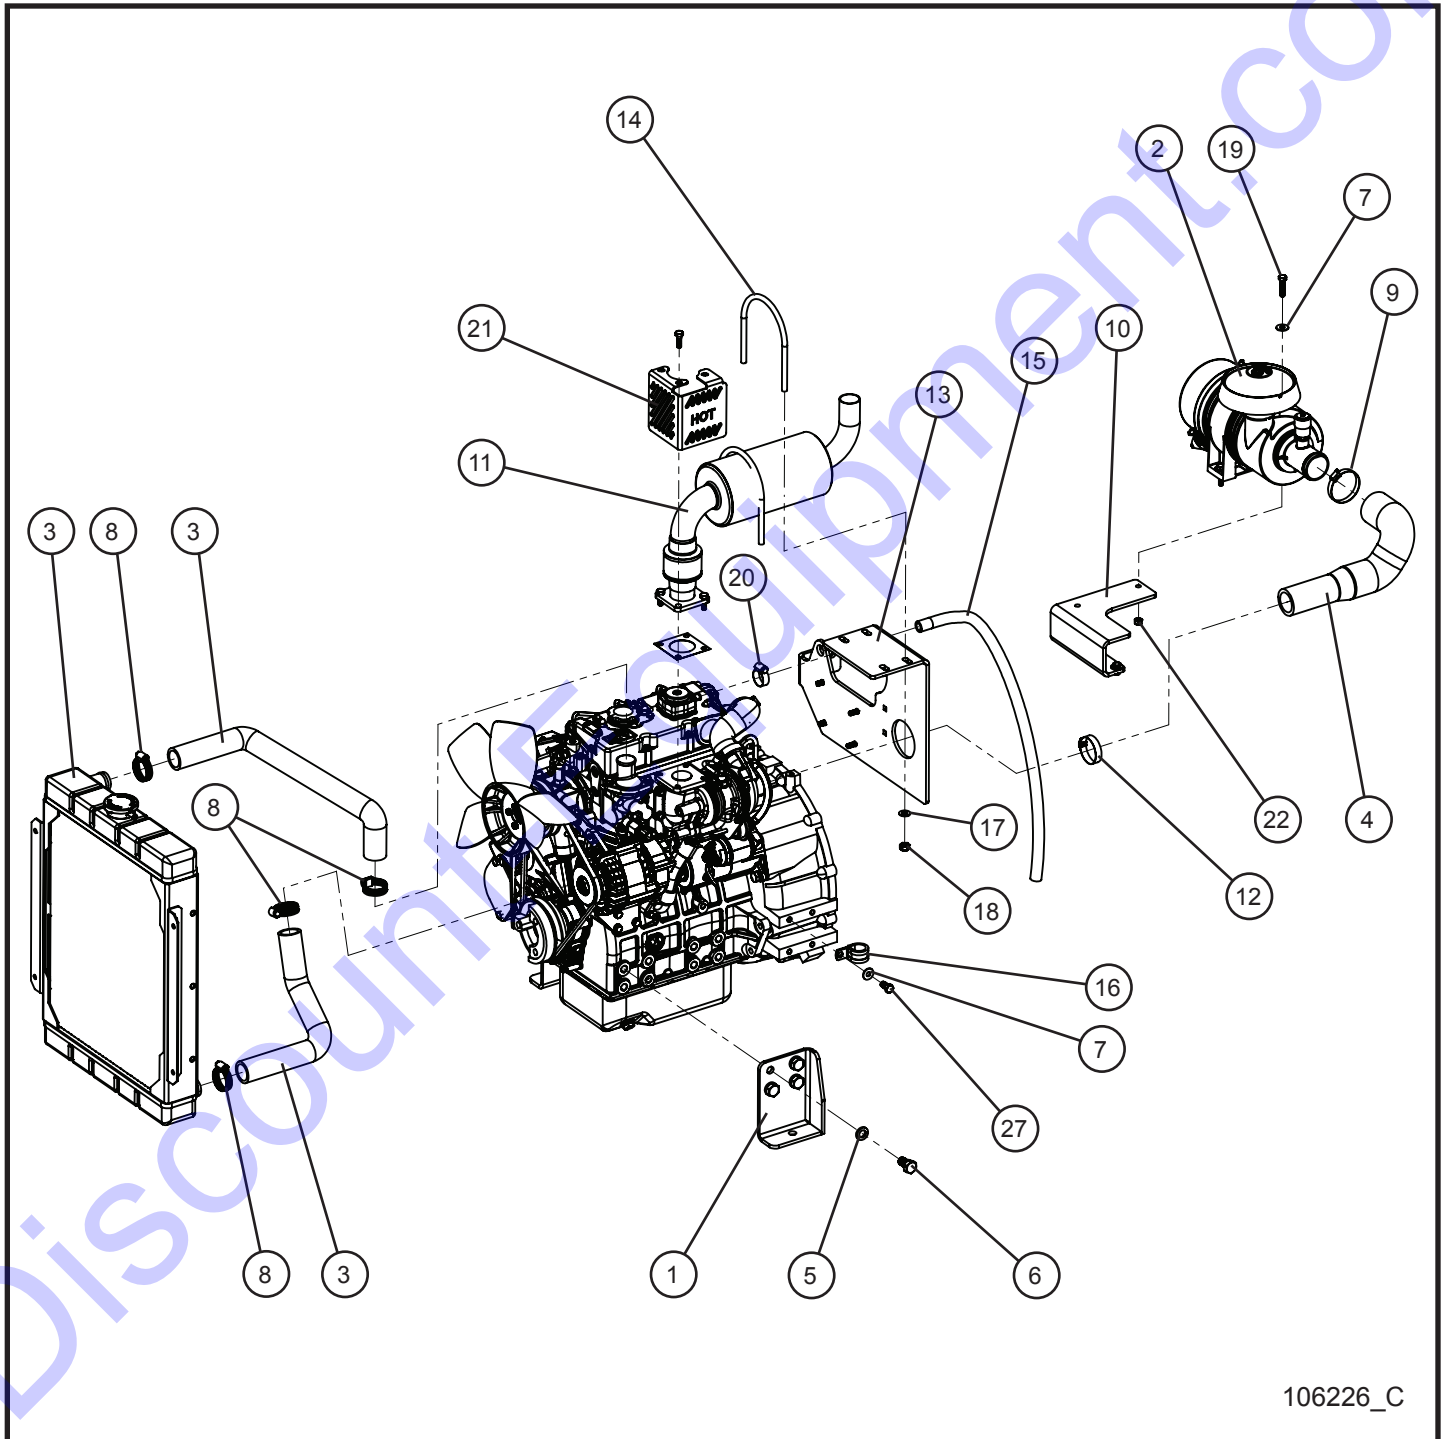

12.2 - CAT C1.5 Turbo Engine Assembly Group (1 of 4)

SN 0001XX12 and UP

106226_C

12.2 - CAT C1.5 Turbo Engine Assembly Group (1 of 4)

SN 0001XX12 and UP

Item	Part No.	Part Description	Qty.
1	106218P	ENGINE RIGHT FOOT WELDMENT CAT C1.5T	1
2	106072	AIR CLEANER ASSEMBLY CAT C1.5T	1
3	106221	RADIATOR KIT JB CAT C1.5T	1
4	106073	HOSE AIR INTAKE CAT C1.5T	1
5	043095	9/16 SPLITLOCK WASHER PL	4
6	046430	M14 x 1.5 x 25 HEX HEAD CS GR8.8 PL	4
7	047010	5/16 FLAT WASHER PL	3
8	045035	#20 HOSE CLAMP	4
9	043038	#32 HOSE CLAMP	1
10	106264P	AIR CLEANER BRACKET CAT C1.5T	1
11	106252	MUFFLER CAT C1.5T	1
12	046036	#24 HOSE CLAMP	1
13	105745P	MUFFLER BRACKET CAT C1.5T	1
14	105744	4.75" MUFFLER U-BOLT	2
15	081020	HOSE J30R6 RUBBER x 36.0	1
16	022083	#16 CLAMP CUSH 3/8 HOLE	1
17	047016	3/8 FLAT WASHER SAE ZINC	4
18	044080	3/8-16 TOP LOCK HEX NUT PL	4
19	102127	8MM x 35MM x 1.25 HEX GR8.8 PLATED	2
20	045032	#12 HOSE CLAMP	1
21	106233P	FINGER GUARD TURBO CAT C1.5T	1
22	042081	M8 x 1.25MM NYLOCK HEX NUT PL METRIC	2
23	106553	SCHEMATIC CAT C1.5T ENGINE	1
24	106230	ELECTRONIC GOVERNOR HARNESS CAT C1.5T	1
25	105190	HARNESS ENGINE CAT C1.5T	1
26	105874	CAT 1.5 CHARGE CIRCUIT FUSE	1
27	046105	3/8-16 x 3/4 HEX HEAD CS GR8 PL	1