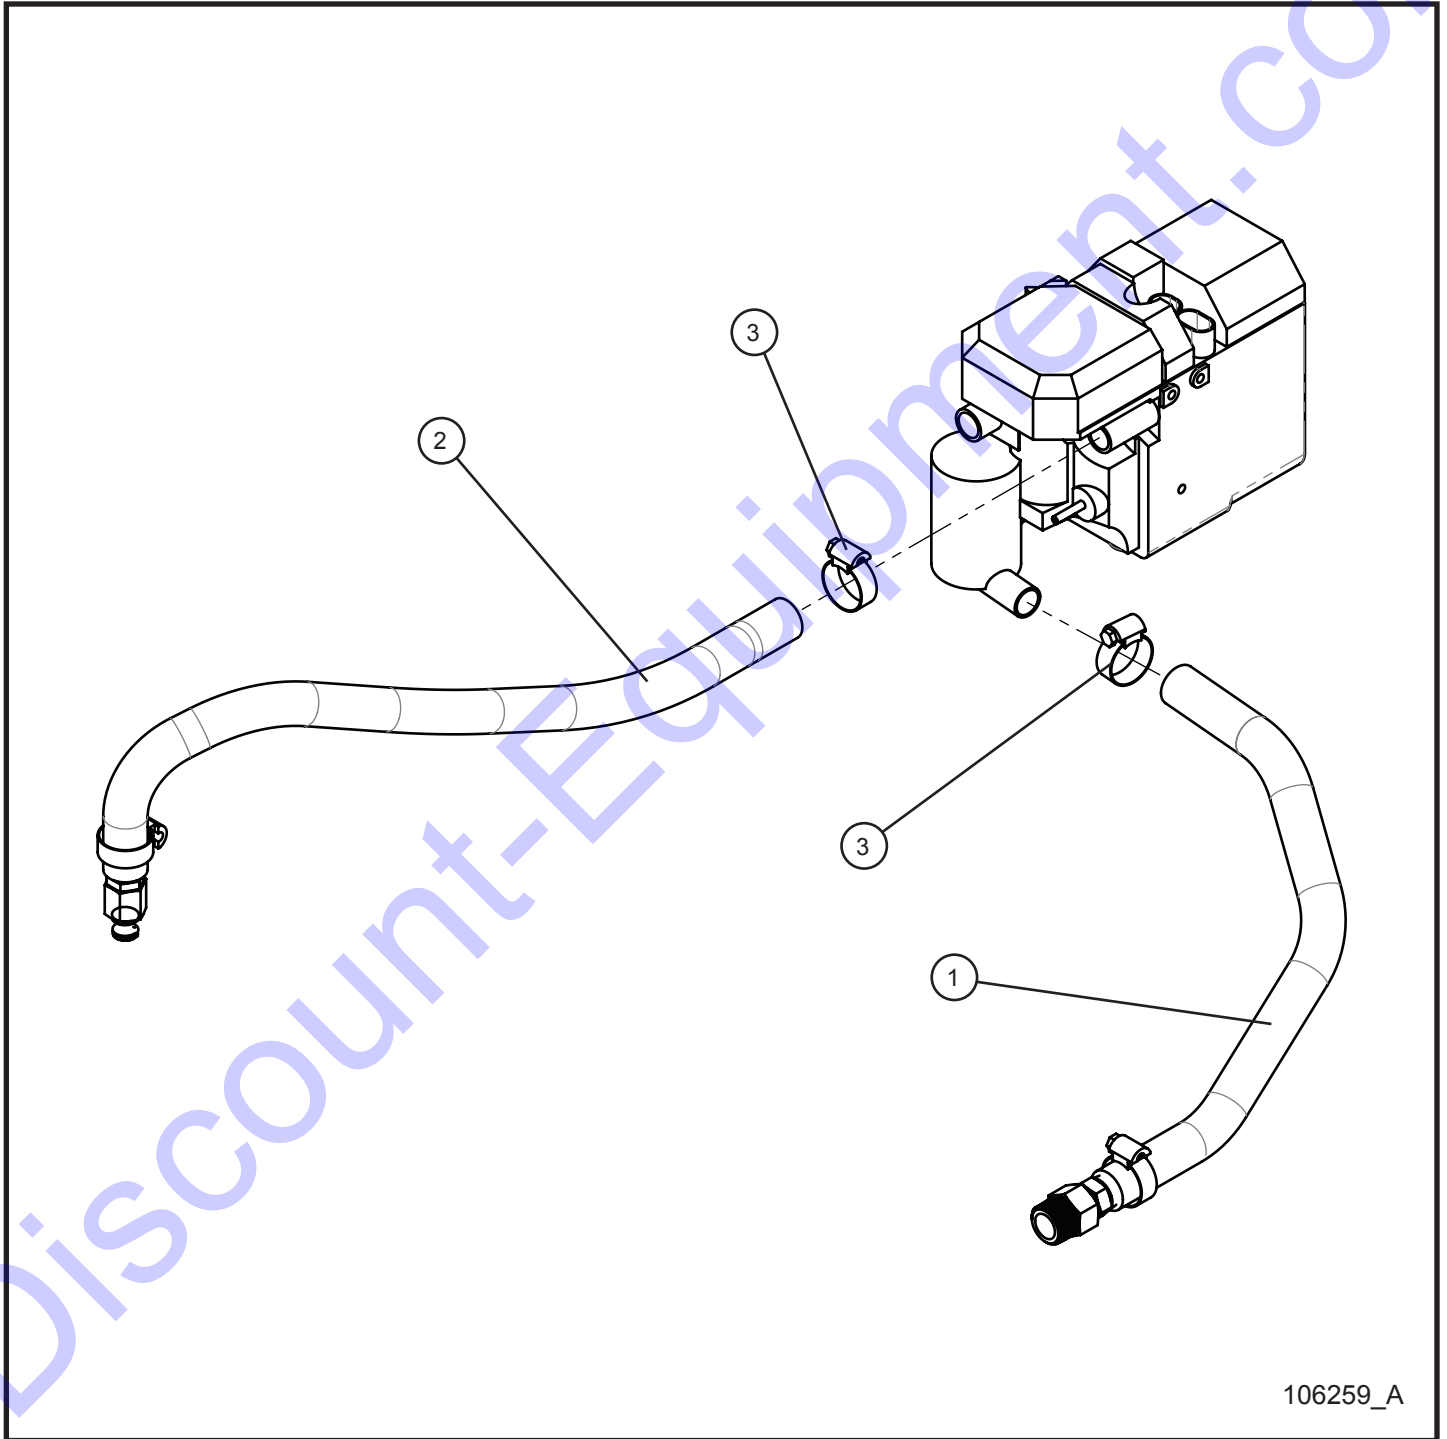

11.5 - CAT C1.5 Block Heater

SN 0001XX12 and UP

105382_B

11.5 - CAT C1.5 Block Heater

SN 0001XX12 and UP

Item	Part No.	Part Description	Qty.
1	103322	BLOCK HEATER CAT C1.5	1
2	105995	END COVER 120 VOLT CORD	1
3	068090	CABLE TIE 8"	1

11.6 - CAT C1.5 Diesel Fired Block Heater Hoses (1 of 2)

SN 0001XX12 and UP

Maxi-Lite II

11.6 - CAT C1.5 Diesel Fired Block Heater Hoses (1 of 2)

SN 0001XX12 and UP

Item	Part No.	Part Description	Qty.
1	022083	#16 CLAMP CUSH 3/8 HOLE	1
2	045032	#12 HOSE CLAMP	4
3	105016	3/4" HEATER HOSE x 53.0	1
4	105016	3/4" HEATER HOSE x 17.0	1
5	042027	M8 x 16mm x 1.25mm HEX CS GR10.9 PL	1

11.6 - CAT C1.5 Diesel Fired Block Heater Hoses (2 of 2)

SN 0001XX12 and UP

106035_B

Maxi-Lite II

11.6 - CAT C1.5 Diesel Fired Block Heater Hoses (2 of 2)

SN 0001XX12 and UP

Item	Part No.	Part Description	Qty.
1	104953	ADAPTOR 1/2 NPT FEMALE x M16-1.5 MALE	1
2	104956	1/2 NPT MALE x 1/2 NPT FEMALE ELBOW BRASS	1
3	104954	BARB ADAPTOR 1/2 NPT MALE x 3/4 HOSE	2
4	045032	#12 HOSE CLAMP	4
5	104955	1/2 NPT FEMALE x 3/4 BSPT MALE ADAPTOR ZC PLATED STEEL	1
6	105016	3/4" HEATER HOSE x 53.0	1
7	105016	3/4" HEATER HOSE x 17.0	1

12.5 - CAT C1.5 Turbo Diesel Fired Block Heater Hoses (1 of 2)

SN 0001XX12 and UP

106259_A

Maxi-Lite II

12.5 - CAT C1.5 Turbo Diesel Fired Block Heater Hoses (1 of 2)

SN 0001XX12 and UP

Item	Part No.	Part Description	Qty.
1	105016	3/4" HEATER HOSE x 18.0	1
2	105016	3/4" HEATER HOSE x 25.0	1
3	045032	#12 HOSE CLAMP	2