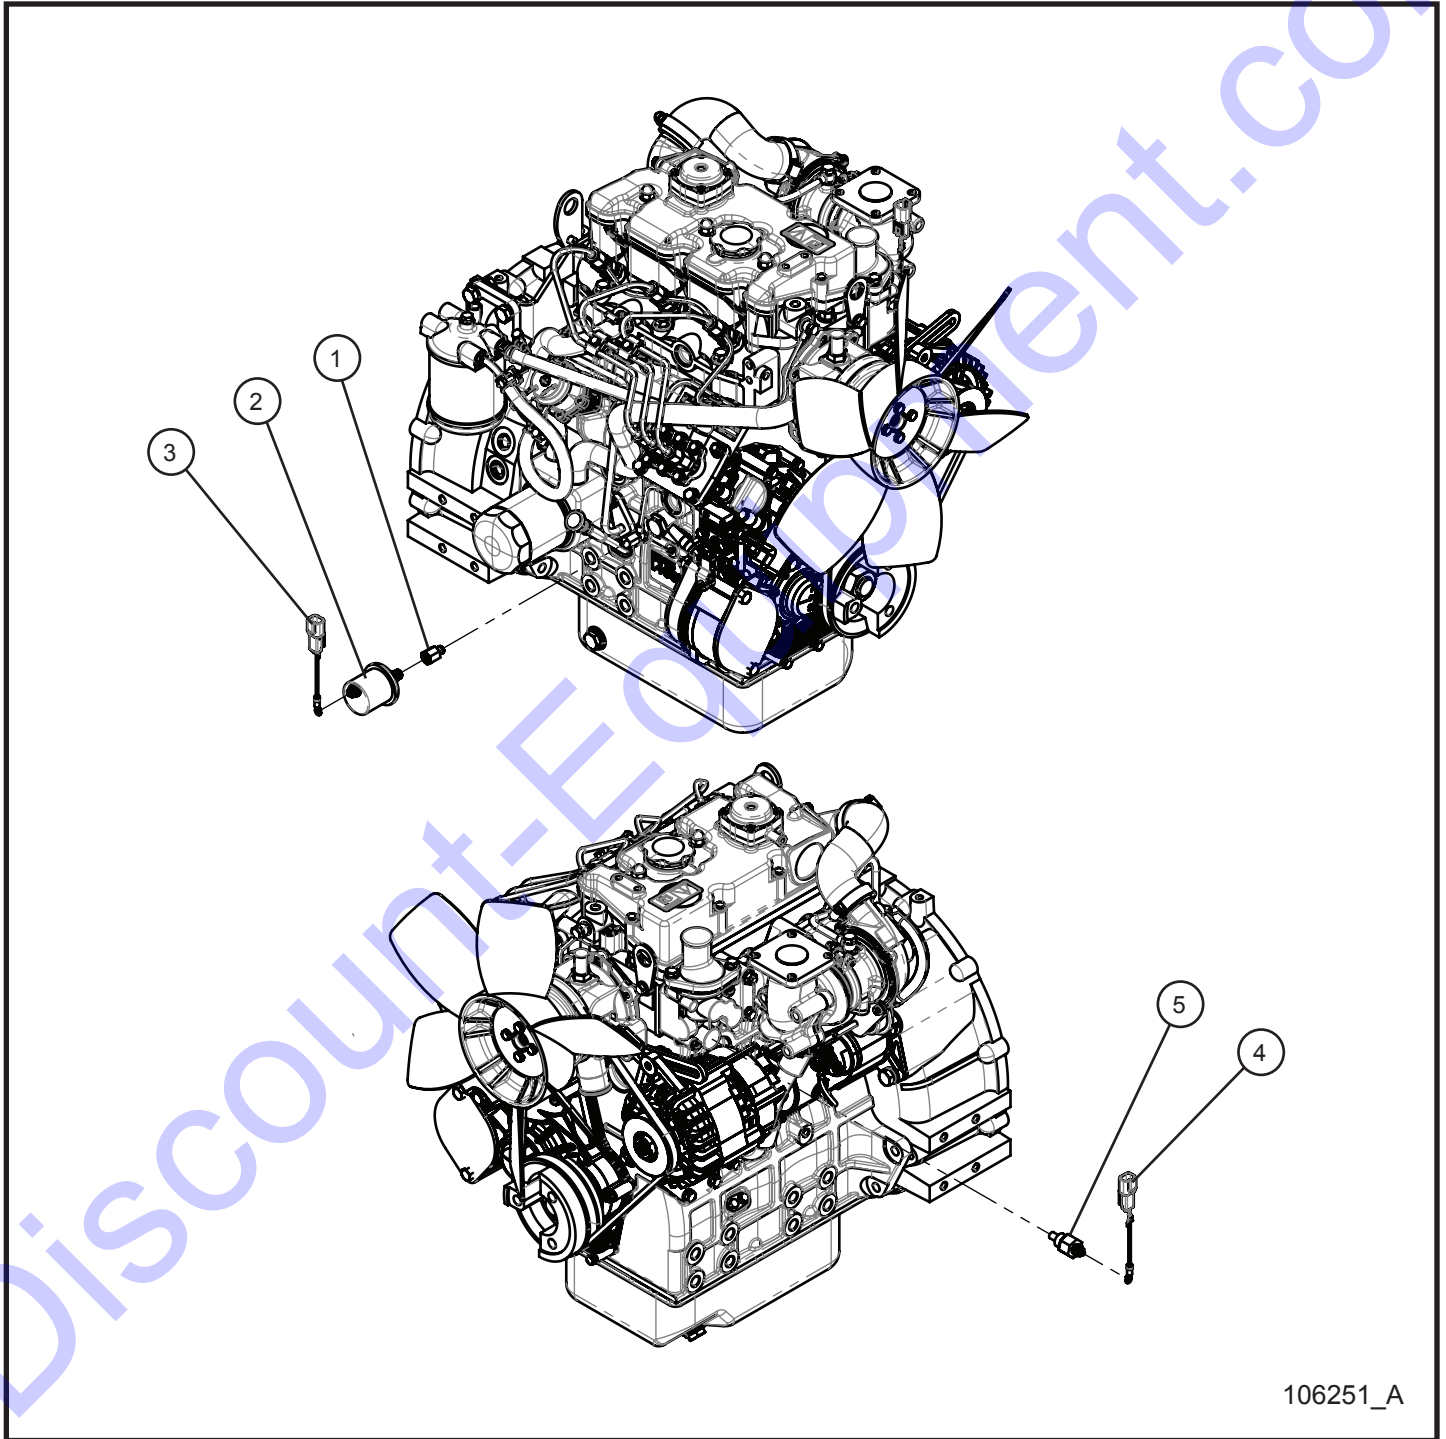

12.4 - CAT C1.5 Turbo LSC Sending Unit

SN 0001XX12 and UP

106251_A

12.4 - CAT C1.5 Turbo LSC Sending Unit

SN 0001XX12 and UP

Item	Part No.	Part Description	Qty.
1	104558	FITTING ADAPTER 1/8 BSPM x 1/8 NPTF	1
2	104019	SENDER OIL PRESSURE	1
3	105881	OIL JUMPER	1
4	105882	TEMP JUMPER CAT	1
5	650769	SENDER TEMPERATURE M16 x 1.5	1
NS	106554	SCHEMATIC LSC CAT C1.5T	1