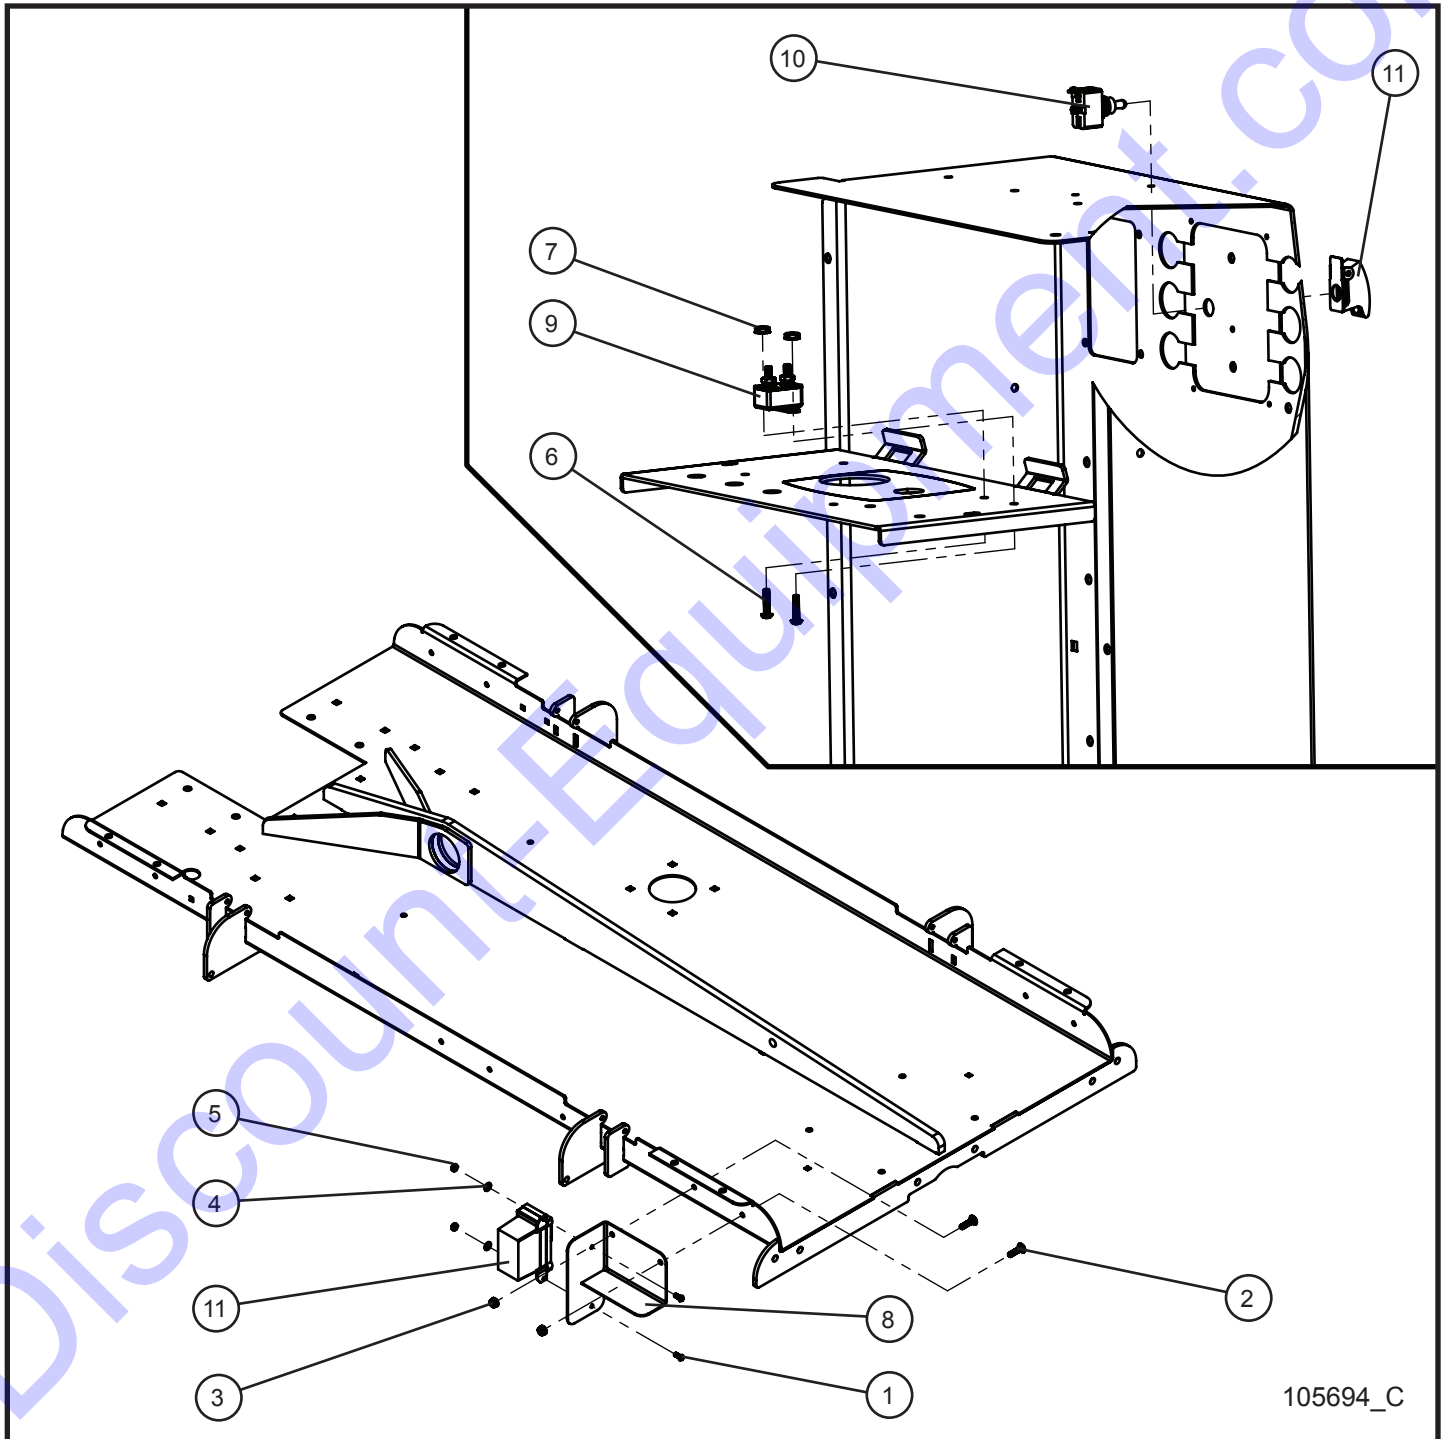

10.7 - CAT C1.1 Shocker Group (2 of 2)

SN 0001XX12 and UP

105694_C

Maxi-Lite II

10.7 - CAT C1.1 Shocker Group (2 of 2)

SN 0001XX12 and UP

Item	Part No.	Part Description	Qty.
1	041021	#10-24 x 1/2 PH-ROUND HEAD MS PL	2
2	041080	1/4-20 x 1 PH-TRUSS HEAD MS SS	2
3	044021	1/4-20 KEPS HEX NUT PL	2
4	047070	#10 FLAT WASHER USS PL	2
5	044018	#10-24 NYLOCK HEX NUT PL	2
6	041201	#8-32 x 3/4 SL-ROUND HEAD MS PL	2
7	044016	#10-24 KEPS HEX NUT PL	2
8	105528P	BRACKET SHOCKER CONTROLLER MAXI II	1
9	105636	20 AMP BREAKER	1
10	340009	SWITCH 15A 125V	1
11	105705	SHOCKER 2" VALVE KIT	1