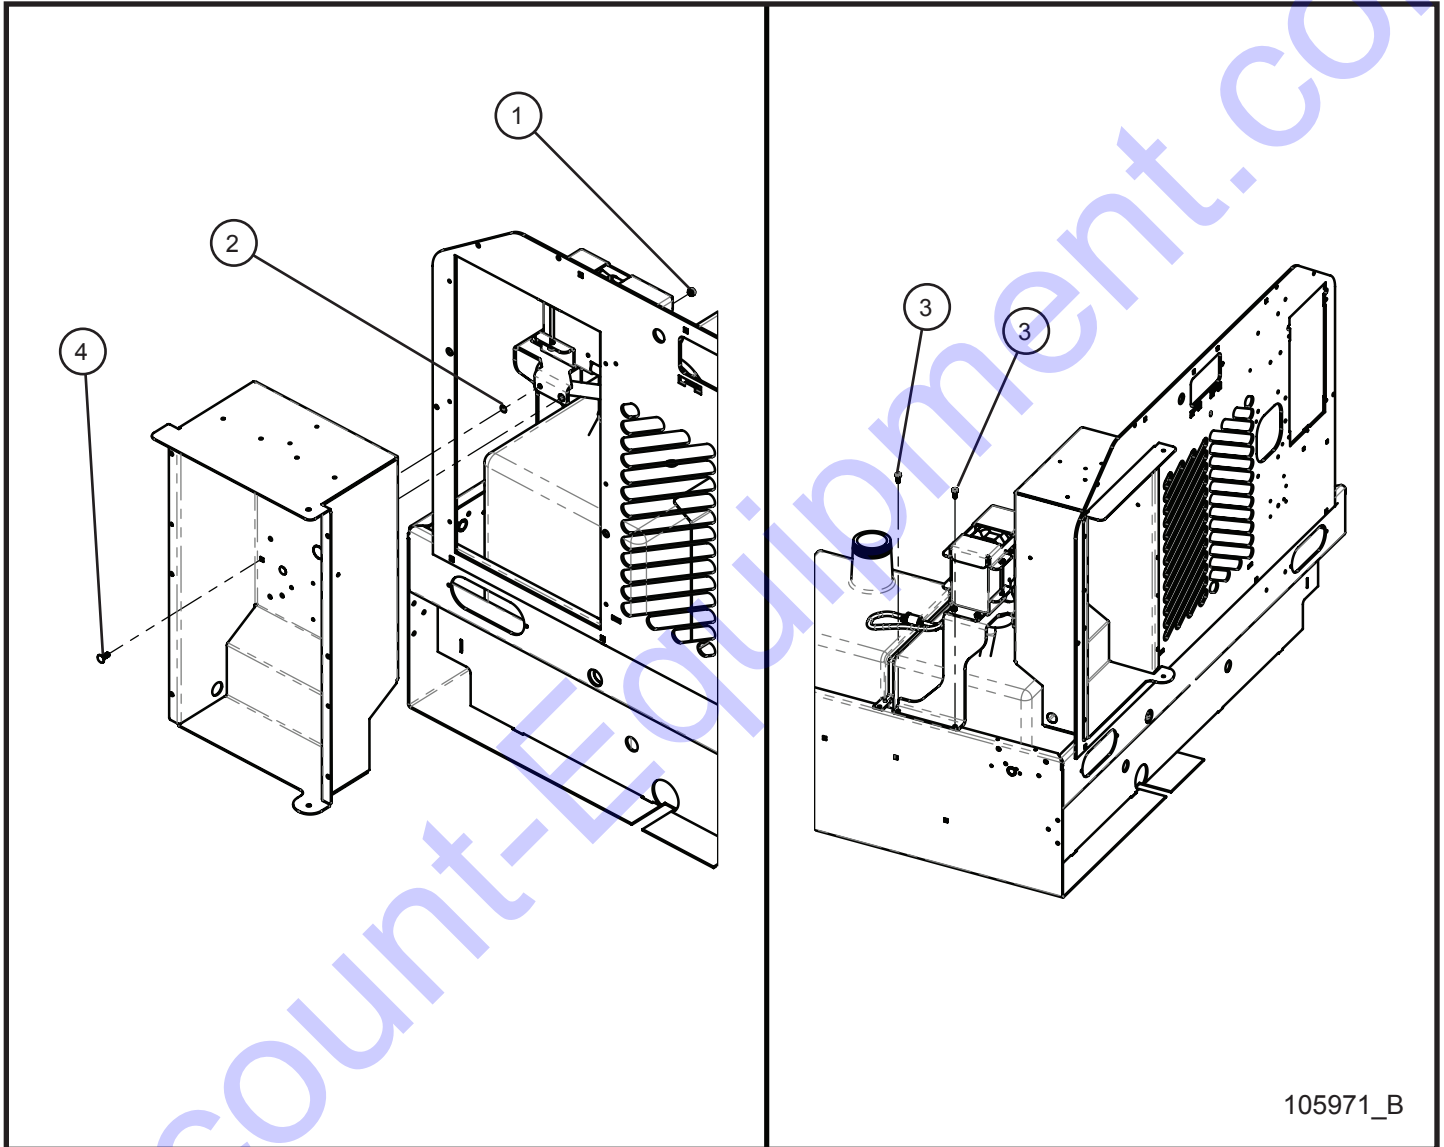

9.25 - Diesel Fired Block Heater Install Group (2 of 3)

SN 0001XX12 and UP

105971_B

Maxi-Lite II

9.25 - Diesel Fired Block Heater Install Group (2 of 3)

SN 0001XX12 and UP

Item	Part No.	Part Description	Qty.
1	044023	1/4-20 NYLOCK HEX NUT PL	2
2	101701	1/4 PUSH NUT	2
3	041070	1/4-20 x 3/4 SL-HEX WASHER HEAD MS TP F	2
4	053006	1/4-20 x 3/4 CARRIAGE BOLT	2