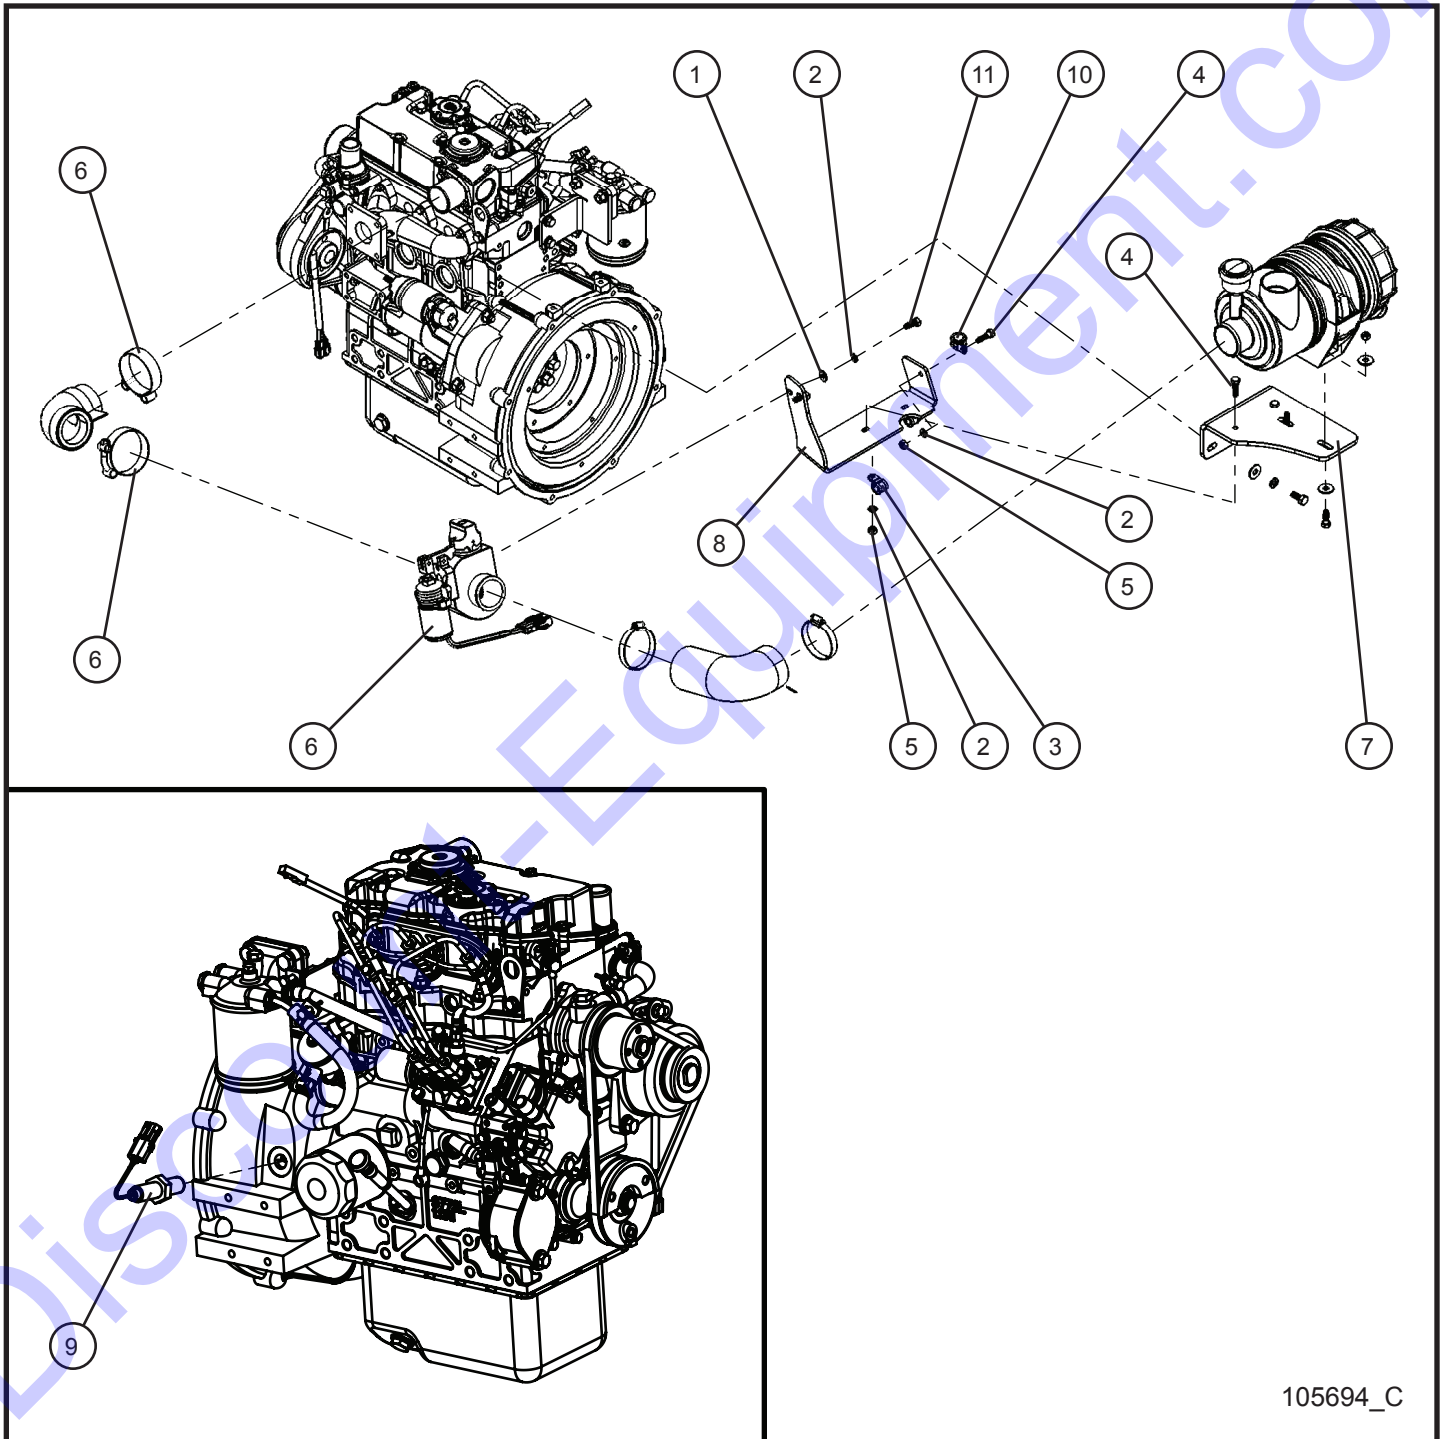

10.7 - CAT C1.1 Shocker Group (1 of 2)

SN 0001XX12 and UP

105694_C

10.7 - CAT C1.1 Shocker Group (1 of 2)

SN 0001XX12 and UP

Item	Part No.	Part Description	Qty.
1	047005	1/4 FLAT WASHER PL	2
2	043020	1/4 SPLIT LOCK WASHER	5
3	022016	#6 CUSH CLAMP 1/4 HOLE	2
4	046015	1/4-20 x 1 HEX HEAD CS GR5 PL	3
5	044020	1/4-20 HEX NUT PL	3
6	105705	SHOCKER 2" VALVE KIT	1
7	105523P	BRACKET MOUNT AIR CLEANER/SHOCKER	1
8	105707P	BRACKET SHOCKER MOUNT	1
9	105536	RPM SENSORE 18mm x 1.5	1
10	022021	#10 CLAMP CUSH	1
11	102573	BOLT CAP SCREW HEX HEAD 1/4-20 x 3/4 GR 5 ZINC	2
NS	105802	HARNESS SHOCKER VALVE	1
NS	105702	SHOCKER SETUP INSTRUCTIONS	1
NS	106156	SCHEMATIC SHOCKER VALVE HARNESS	1