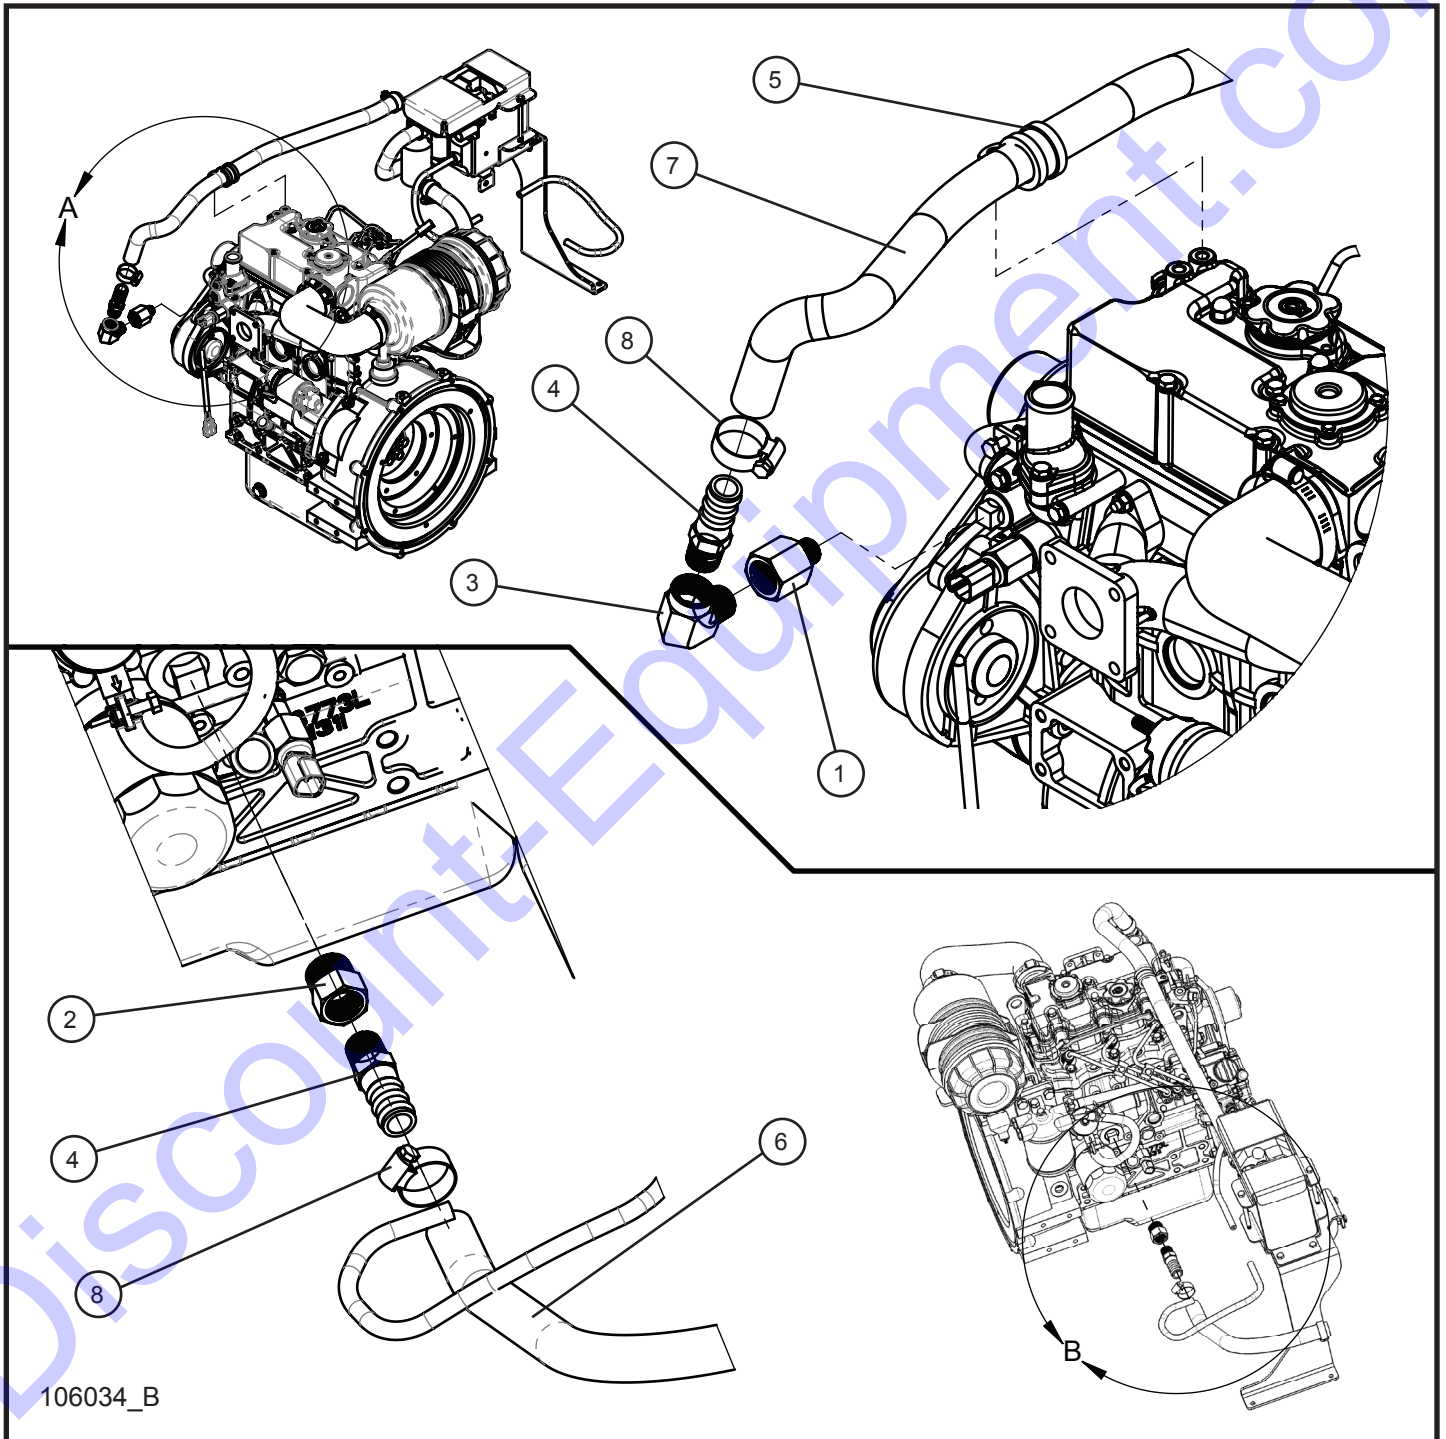

10.6 - CAT C1.1 Diesel Block Heater Hose Group (2 of 2)

SN 0001XX12 and UP

Maxi-Lite II

10.6 - CAT C1.1 Diesel Block Heater Hose Group (2 of 2)

SN 0001XX12 and UP

Item	Part No.	Part Description	Qty.
1	104953	ADAPTOR 1/2 NPT FEMALE x M16-1.5 MALE	1
2	104955	1/2 NPT FEMALE x 3/4 BSPT MALE ADAPTOR ZC PLATED STEEL	1
3	104956	1/2 NPT MALE x 1/2 NPT FEMALE ELBOW BRASS	1
4	104954	BARB ADAPTOR 1/2 NPT MALE x 3/4 HOSE	2
5	022083	#16 CLAMP CUSH 3/8 HOLE	1
6	105016	3/4" HEATER HOSE x 18.0	1
7	105016	3/4" HEATER HOSE x 32.0	1
8	045032	#12 HOSE CLAMP	4