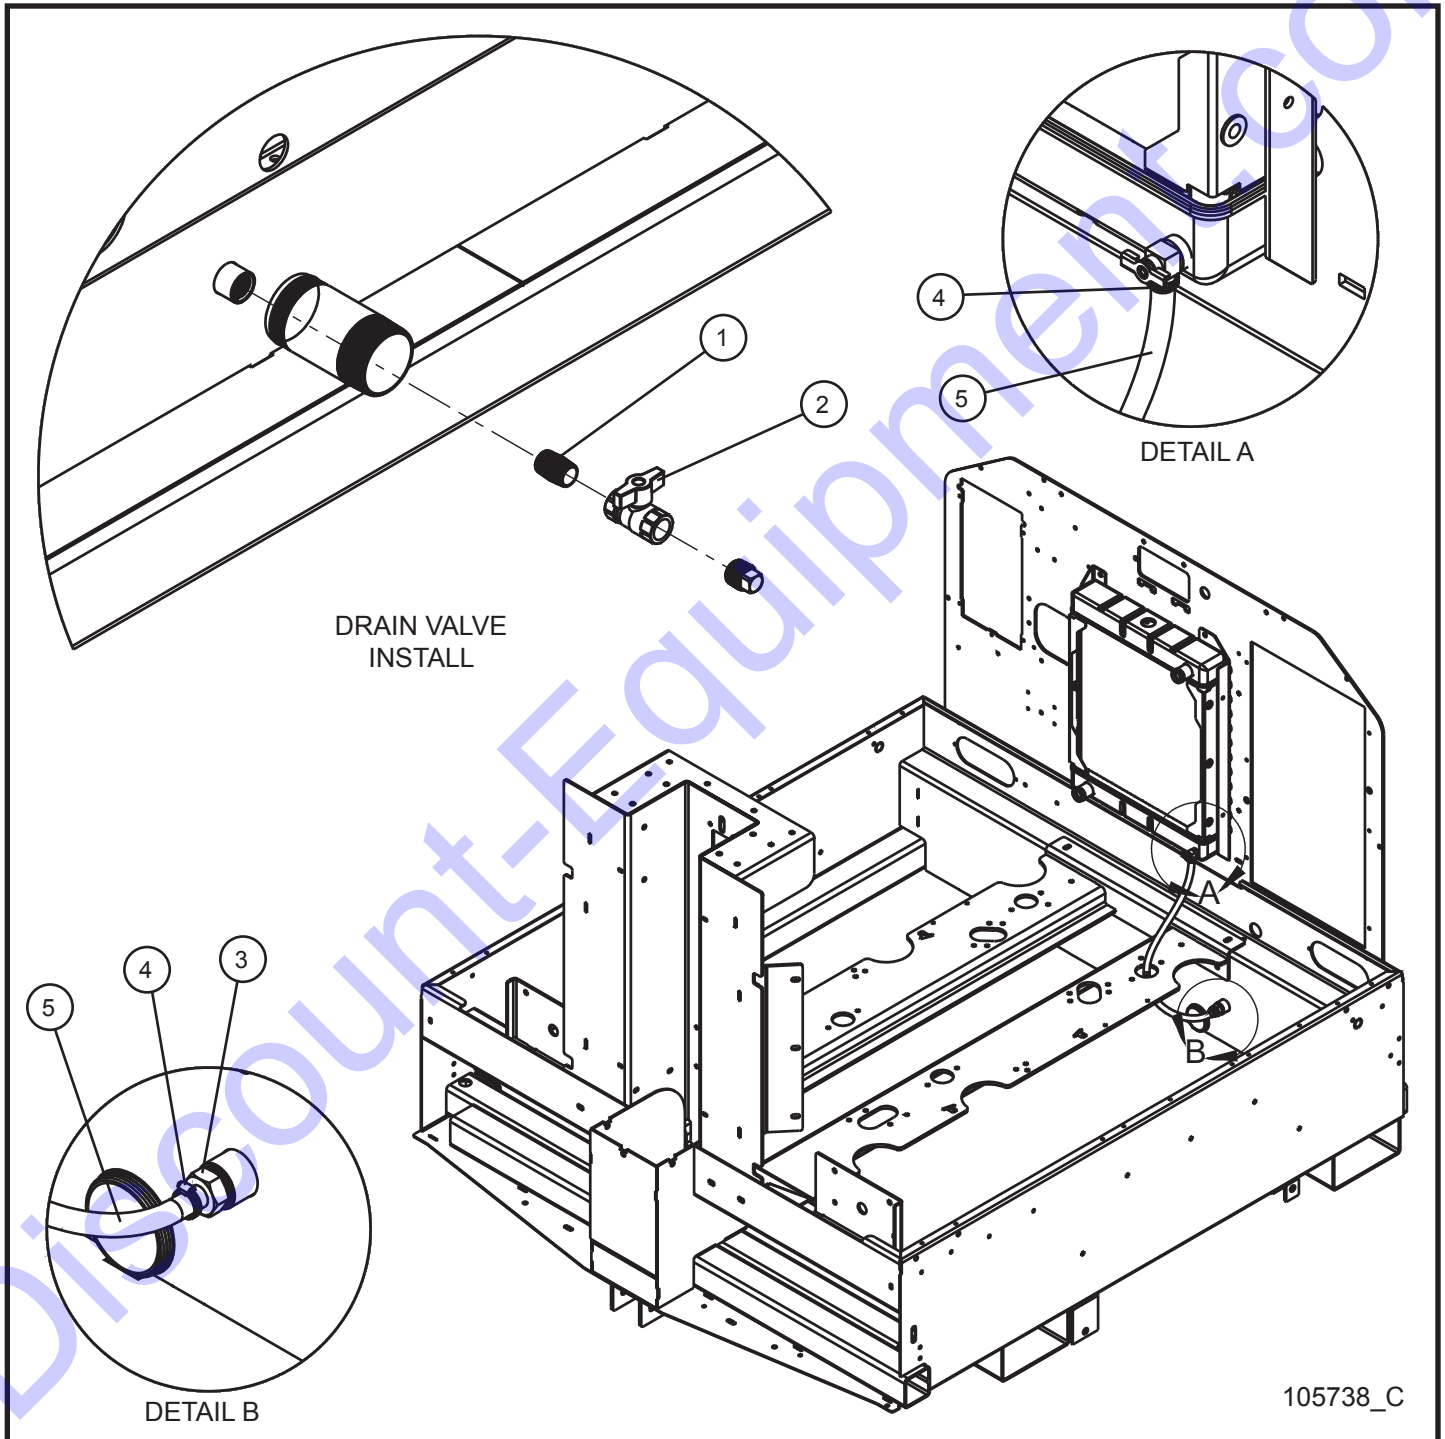

9.19 - Coolant Drain

SN 0001XX12 and UP

9.19 - Coolant Drain

SN 0001XX12 and UP

Item	Part No.	Part Description	Qty.
1	610215	1/2 NPT NIPPLE	1
2	104133	1/2 BALL VALVE	1
3	104381	FITTING HOSE BARB 1/2 NPT - 3/8 HOSE	1
4	433400	#4 HOSE CLAMP	2
5	101266	3/8 COOLANT HOSE x 21.0	1