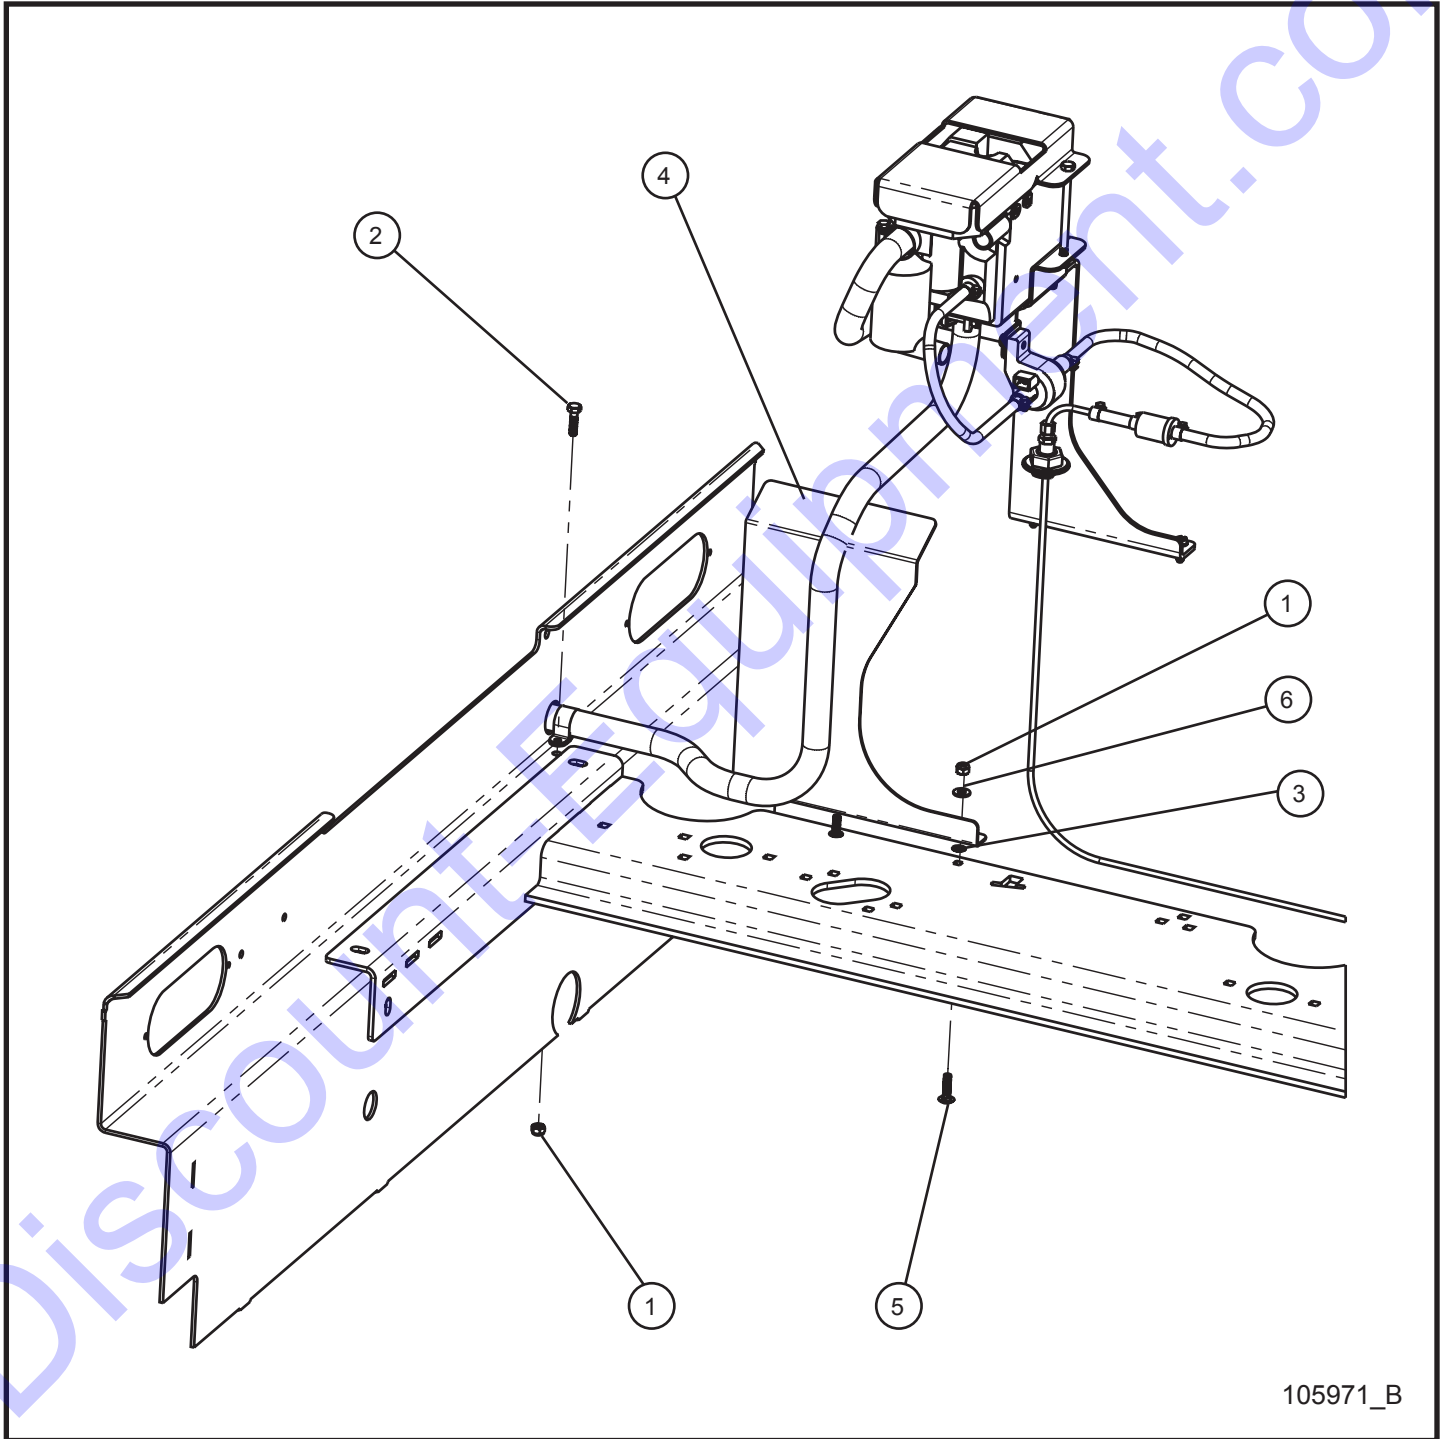

9.25 - Diesel Fired Block Heater Install Group (3 of 3)

SN 0001XX12 and UP

105971_B

Maxi-Lite II

9.25 - Diesel Fired Block Heater Install Group (3 of 3)

SN 0001XX12 and UP

Item	Part No.	Part Description	Qty.
1	044023	1/4-20 NYLOCK HEX NUT PL	3
2	046015	1/4-20 x 1 HEX HEAD CS GR5 PL	1
3	101701	1/4 PUSH NUT	2
4	103609P	EXHAUST GUARD DIESEL BLOCK HEATER	1
5	100342	1/4-20 x 1 CARRIAGE BOLT PL	2
6	047005	1/4 FLAT WASHER PL	2