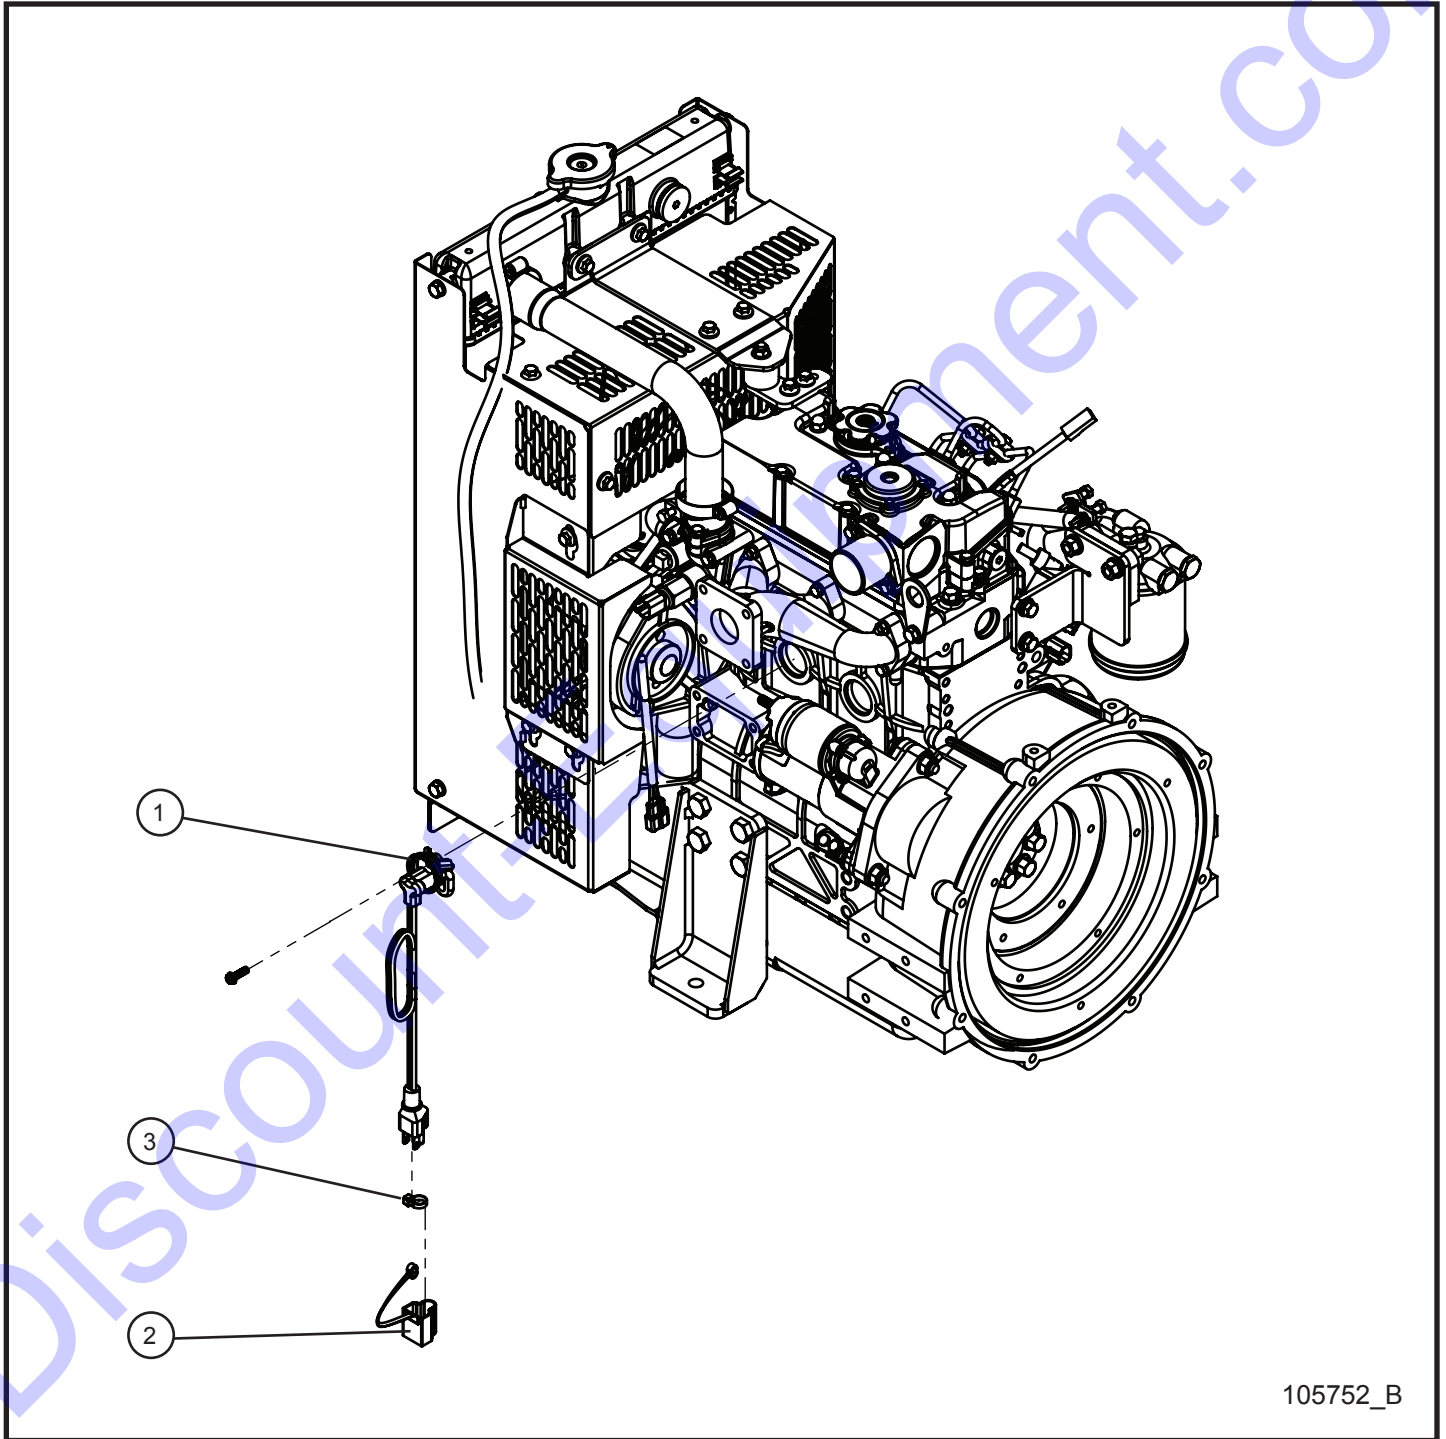

10.5 - CAT C1.1 Block Heater

SN 0001XX12 and UP

105752_B

10.5 - CAT C1.1 Block Heater

SN 0001XX12 and UP

Item	Part No.	Part Description	Qty.
1	651192	BLOCK HEATER CAT C1.1	1
2	105995	END COVER 120 VOLT CORD	1
3	068090	CABLE TIE 8"	1