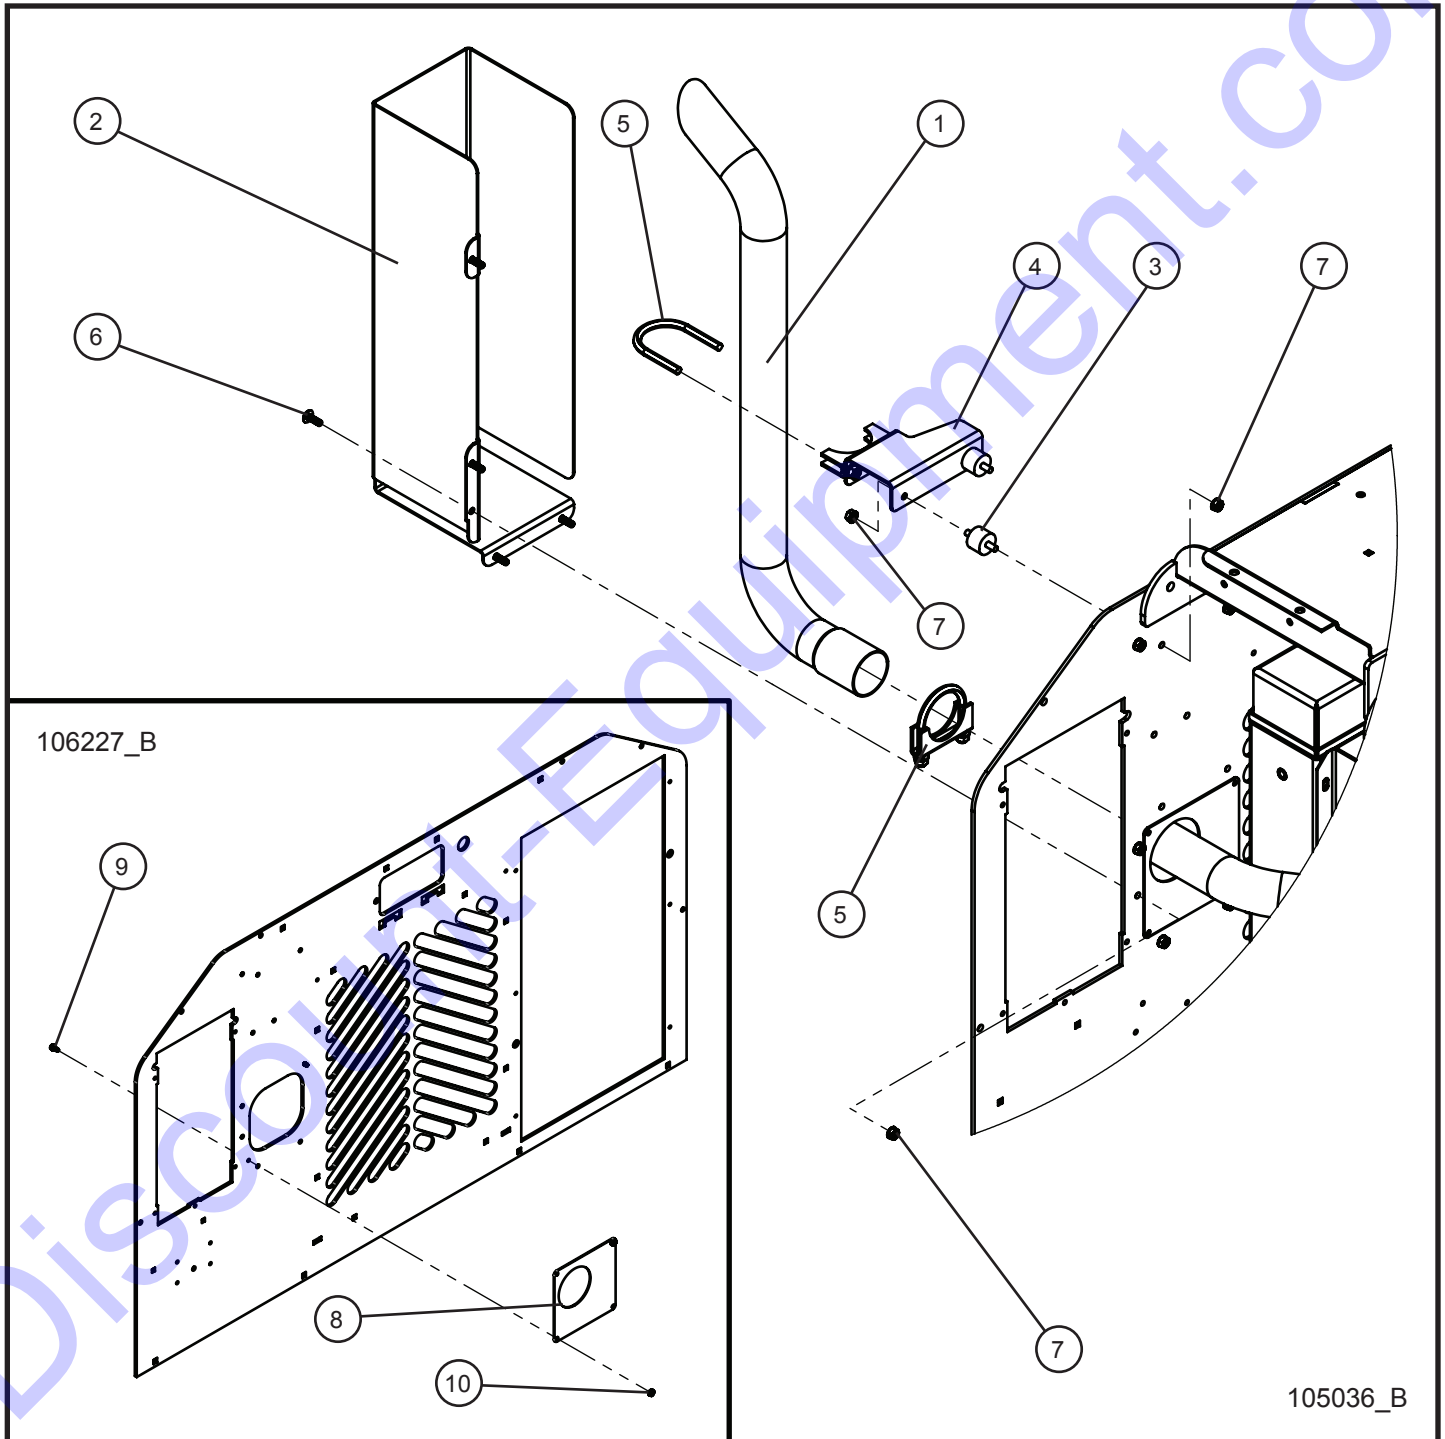

9.22 - Exhaust Plate and Shield CAT/Kubota

SN 0001XX12 and UP

9.22 - Exhaust Plate and Shield CAT/Kubota

SN 0001XX12 and UP

Item	Part No.	Part Description	Qty.
1	105034P	TAILPIPE SHIELD REAR/VERTICAL EXIT	1
2	330057	BOX MOUNT RUBBER	2
3	105454P	BRACKET SUPPORT VERTICAL EXHAUST	1
4	041050	1/4-20 x 3/4 PH-TRUSS HEAD MS SS	5
5	044021	1/4-20 KEPS HEX NUT PL	9
6	105450	EXHAUST ELBOW VERTICAL 1.5" OD (CAT)	1
	105452	EXHAUST ELBOW VERTICAL 1.375" OD (KUBOTA)	1
7	340112	1-1/2 MUFFLER CLAMP THICK ZIEGLER (CAT)	2
	713086	MUFFLER CLAMP 1-3/8	2
8	104390P	PLATE REAR PANEL EXHAUST HOLE APADTER	1
9	041031	#10-24 x 1/2 HEX HEAD MS PL	2
10	044016	#10-24 KEPS HEX NUT PL	2

9.23 - Exhaust Plate and Shield Isuzu

SN 0001XX12 and UP

9.23 - Exhaust Plate and Shield Isuzu

SN 0001XX12 and UP

Item	Part No.	Part Description	Qty.
1	104817	EXHAUST ELBOW VERTICAL 2" OD	1
2	105034P	TAILPIPE SHIELD REAR/VERTICAL EXIT	1
3	330057	BOX MOUNT RUBBER	2
4	105035P	BRACKET SUPPORT VERTICAL EXHAUST	1
5	930234	2" MUFFLER CLAMP	2
6	041050	1/4-20 x 3/4 PH-TRUSS HEAD MS SS	5
7	044021	1/4-20 KEPS HEX NUT PL	9
8	104390P	PLATE REAR PANEL EXHAUST HOLE APADTER	1
9	041031	#10-24 x 1/2 HEX HEAD MS PL	2
10	044016	#10-24 KEPS HEX NUT PL	2