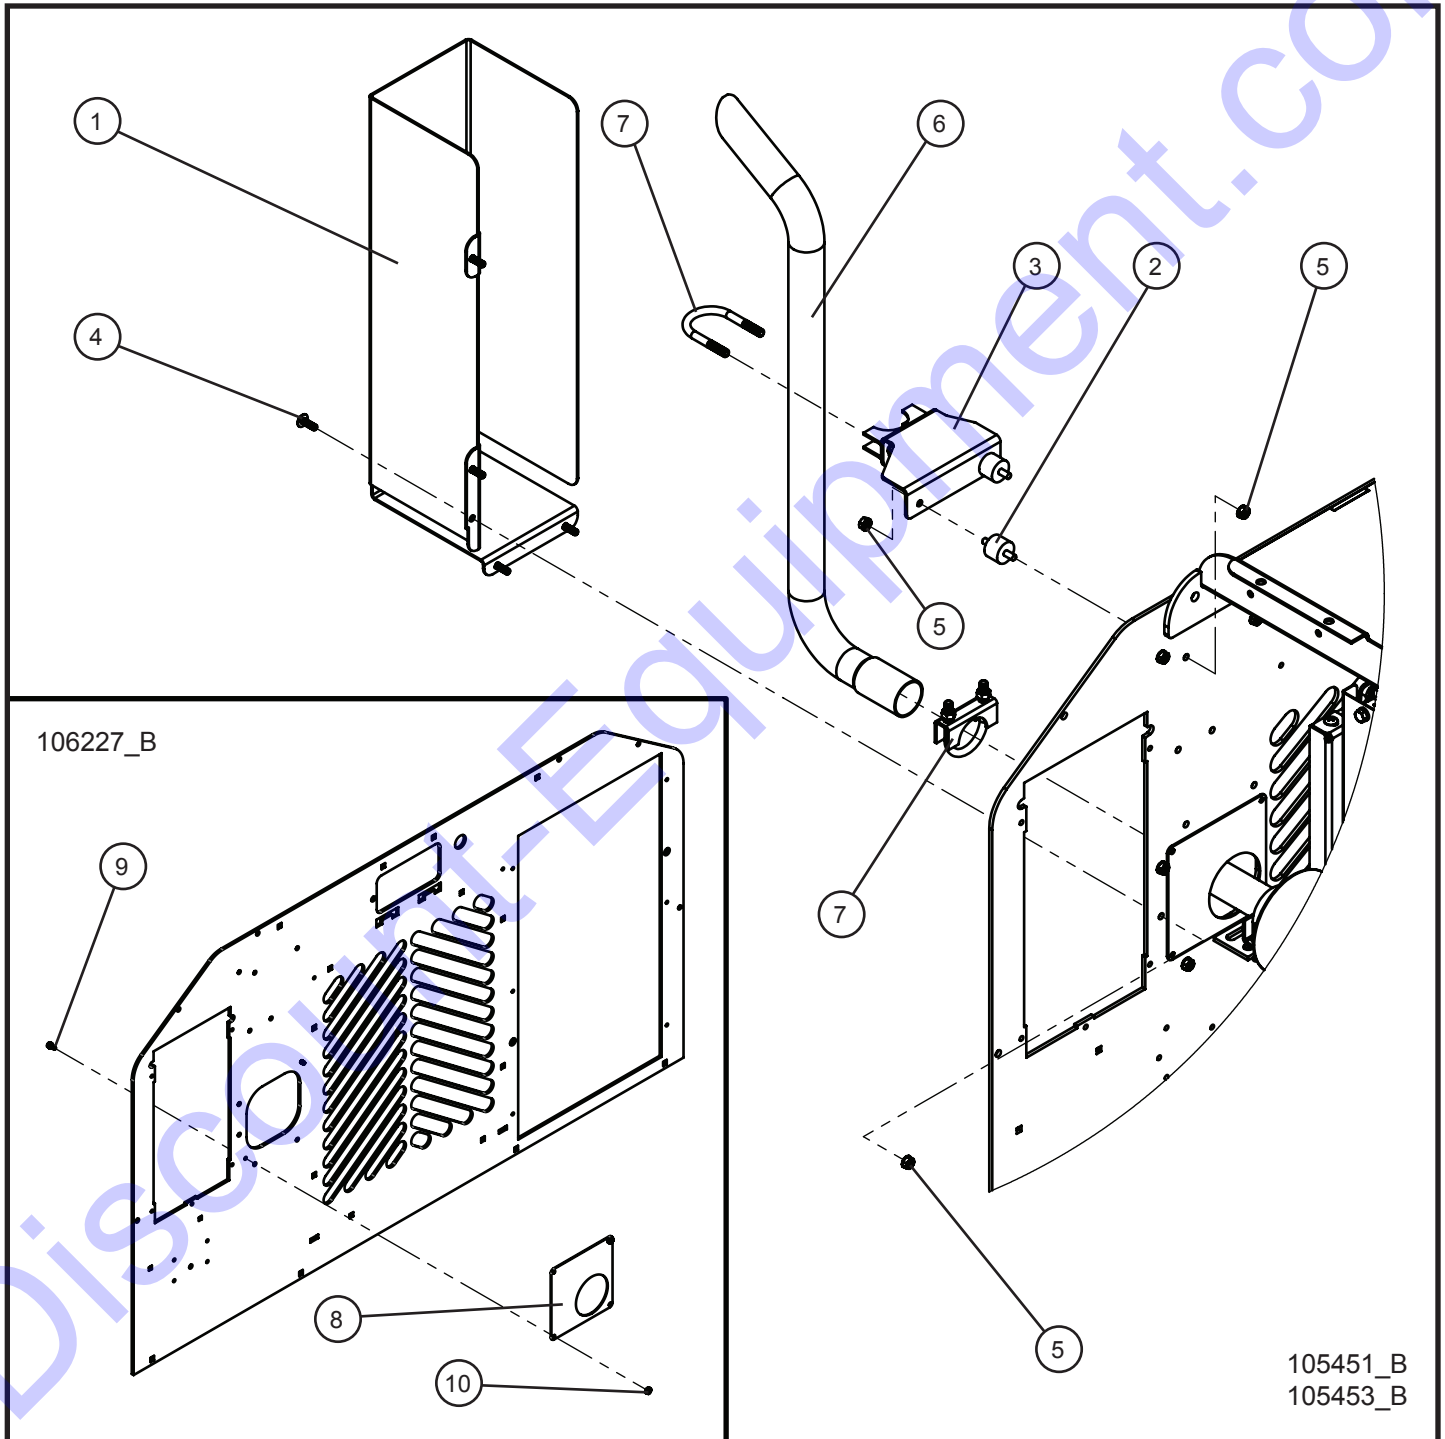

9.22 - Exhaust Plate and Shield CAT/Kubota

SN 0001XX12 and UP

9.22 - Exhaust Plate and Shield CAT/Kubota

SN 0001XX12 and UP

Item	Part No.	Part Description	Qty.
1	105034P	TAILPIPE SHIELD REAR/VERTICAL EXIT	1
2	330057	BOX MOUNT RUBBER	2
3	105454P	BRACKET SUPPORT VERTICAL EXHAUST	1
4	041050	1/4-20 x 3/4 PH-TRUSS HEAD MS SS	5
5	044021	1/4-20 KEPS HEX NUT PL	9
6	105450	EXHAUST ELBOW VERTICAL 1.5" OD (CAT)	1
	105452	EXHAUST ELBOW VERTICAL 1.375" OD (KUBOTA)	1
7	340112	1-1/2 MUFFLER CLAMP THICK ZIEGLER (CAT)	2
	713086	MUFFLER CLAMP 1-3/8	2
8	104390P	PLATE REAR PANEL EXHAUST HOLE APADTER	1
9	041031	#10-24 x 1/2 HEX HEAD MS PL	2
10	044016	#10-24 KEPS HEX NUT PL	2