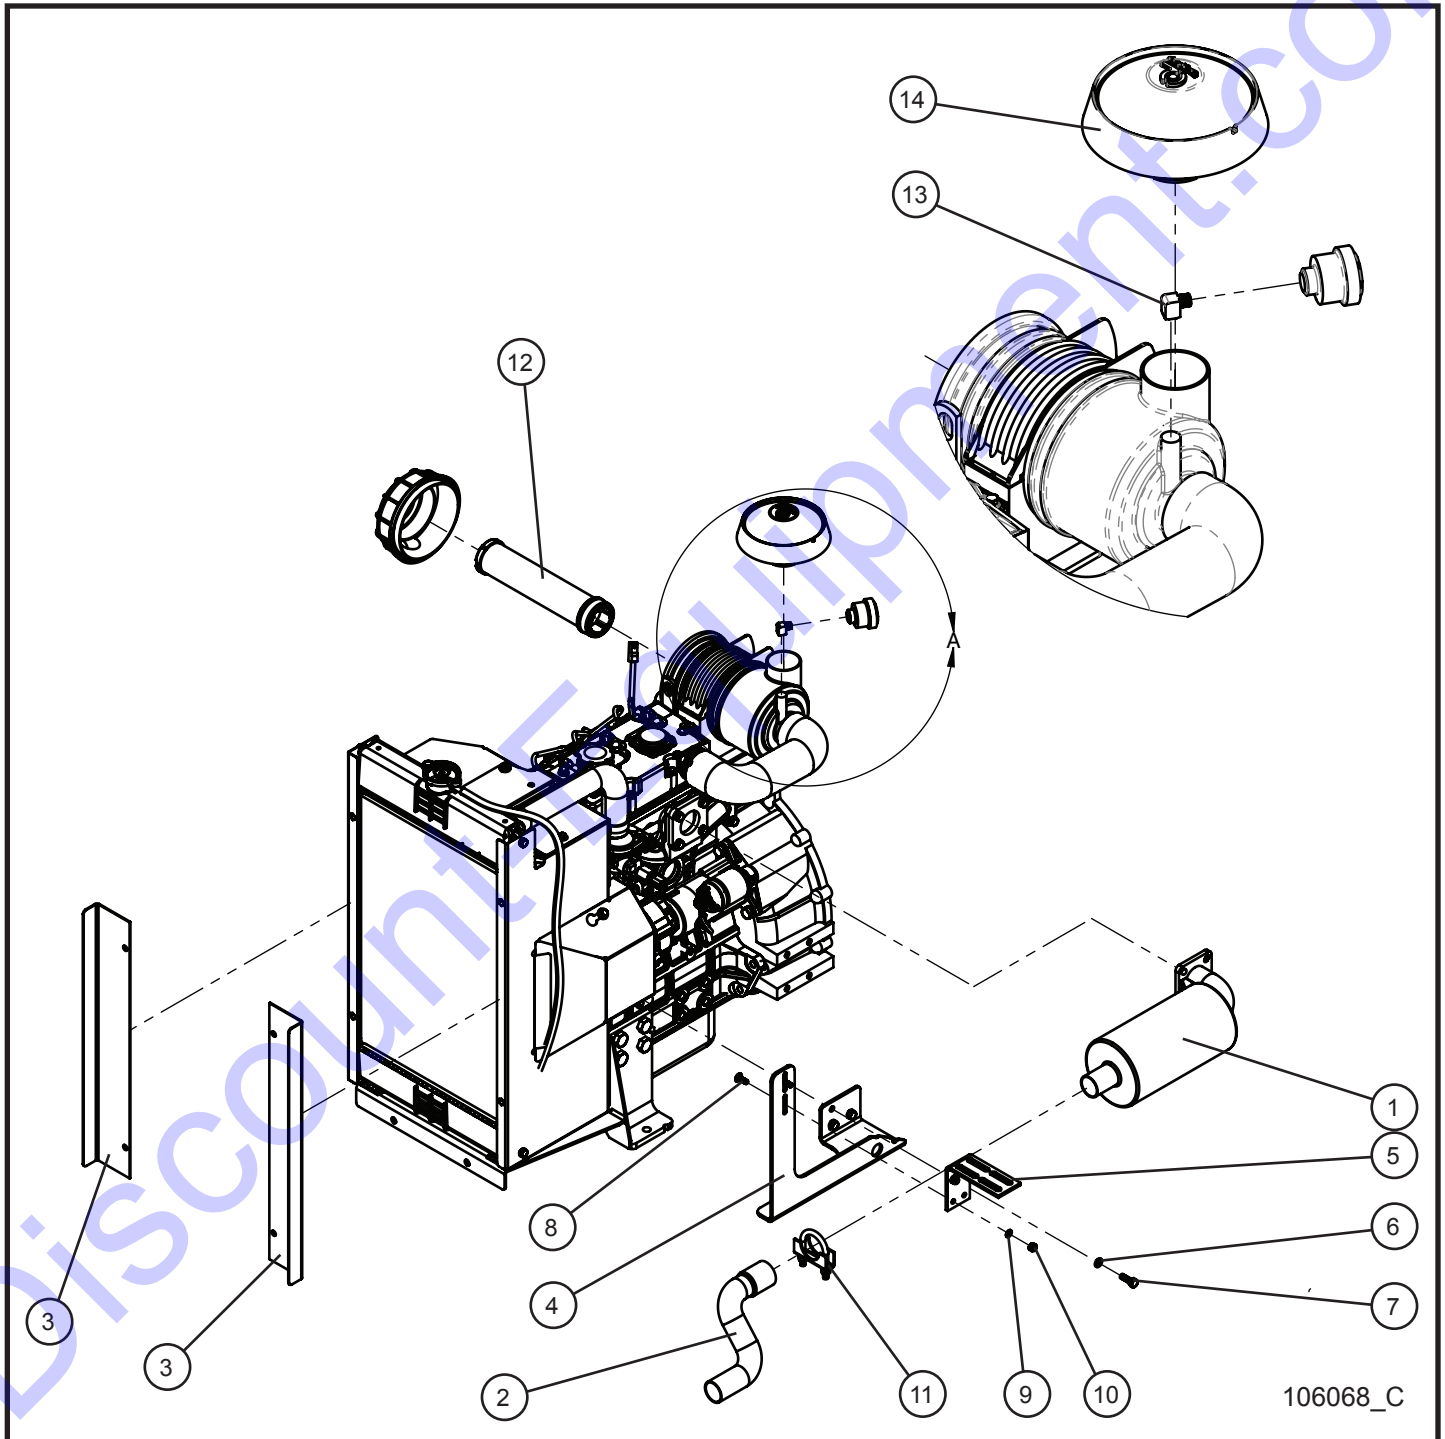

11.2 - CAT C1.5 Engine Assembly Group

SN 0001XX12 and UP

106068_C

11.2 - CAT C1.5 Engine Assembly Group

SN 0001XX12 and UP

Item	Part No.	Part Description	Qty.
1	104780	MUFFLER CAT C1.5 2.000 SPOUT	1
2	103496	TAILPIPE C1.5 MAXI II	1
3	103491P	RAD SHROUD C1.5 MAXI II	2
4	103517P	BRACKET MUFFLER CAT C1.5	1
5	100706P	MUFFLER BRACKET ADJUSTABLE CAT	1
6	043055	5/16 SPLITLOCK WASHER	3
7	042031	M8 x 25mm x 1.25mm HEX HEAD CS GR8.8 PL	3
8	053006	1/4-20 x 3/4 CARRIAGE BOLT	2
9	047009	1/4 FLAT WASHER SAE SS	2
10	044023	1/4-20 NYLOCK HEX NUT PL	2
11	340111	1-1/2 MUFFLER CLAMP	1
12	104071	SAFETY FILTER AIR SYSTEM	1
13	026030	ELBOW 1/8 NPTM STREET	1
14	340032	CAP AIR CLEANER 2" ID	1
15	105190	HARNESS ENGINE CAT 1.5	1
16	105874	CAT C1.5 CHARGE CIRCUIT FUSE	1
17	105889	WIRING SCHEMATIC C1.5 ENGINE	1