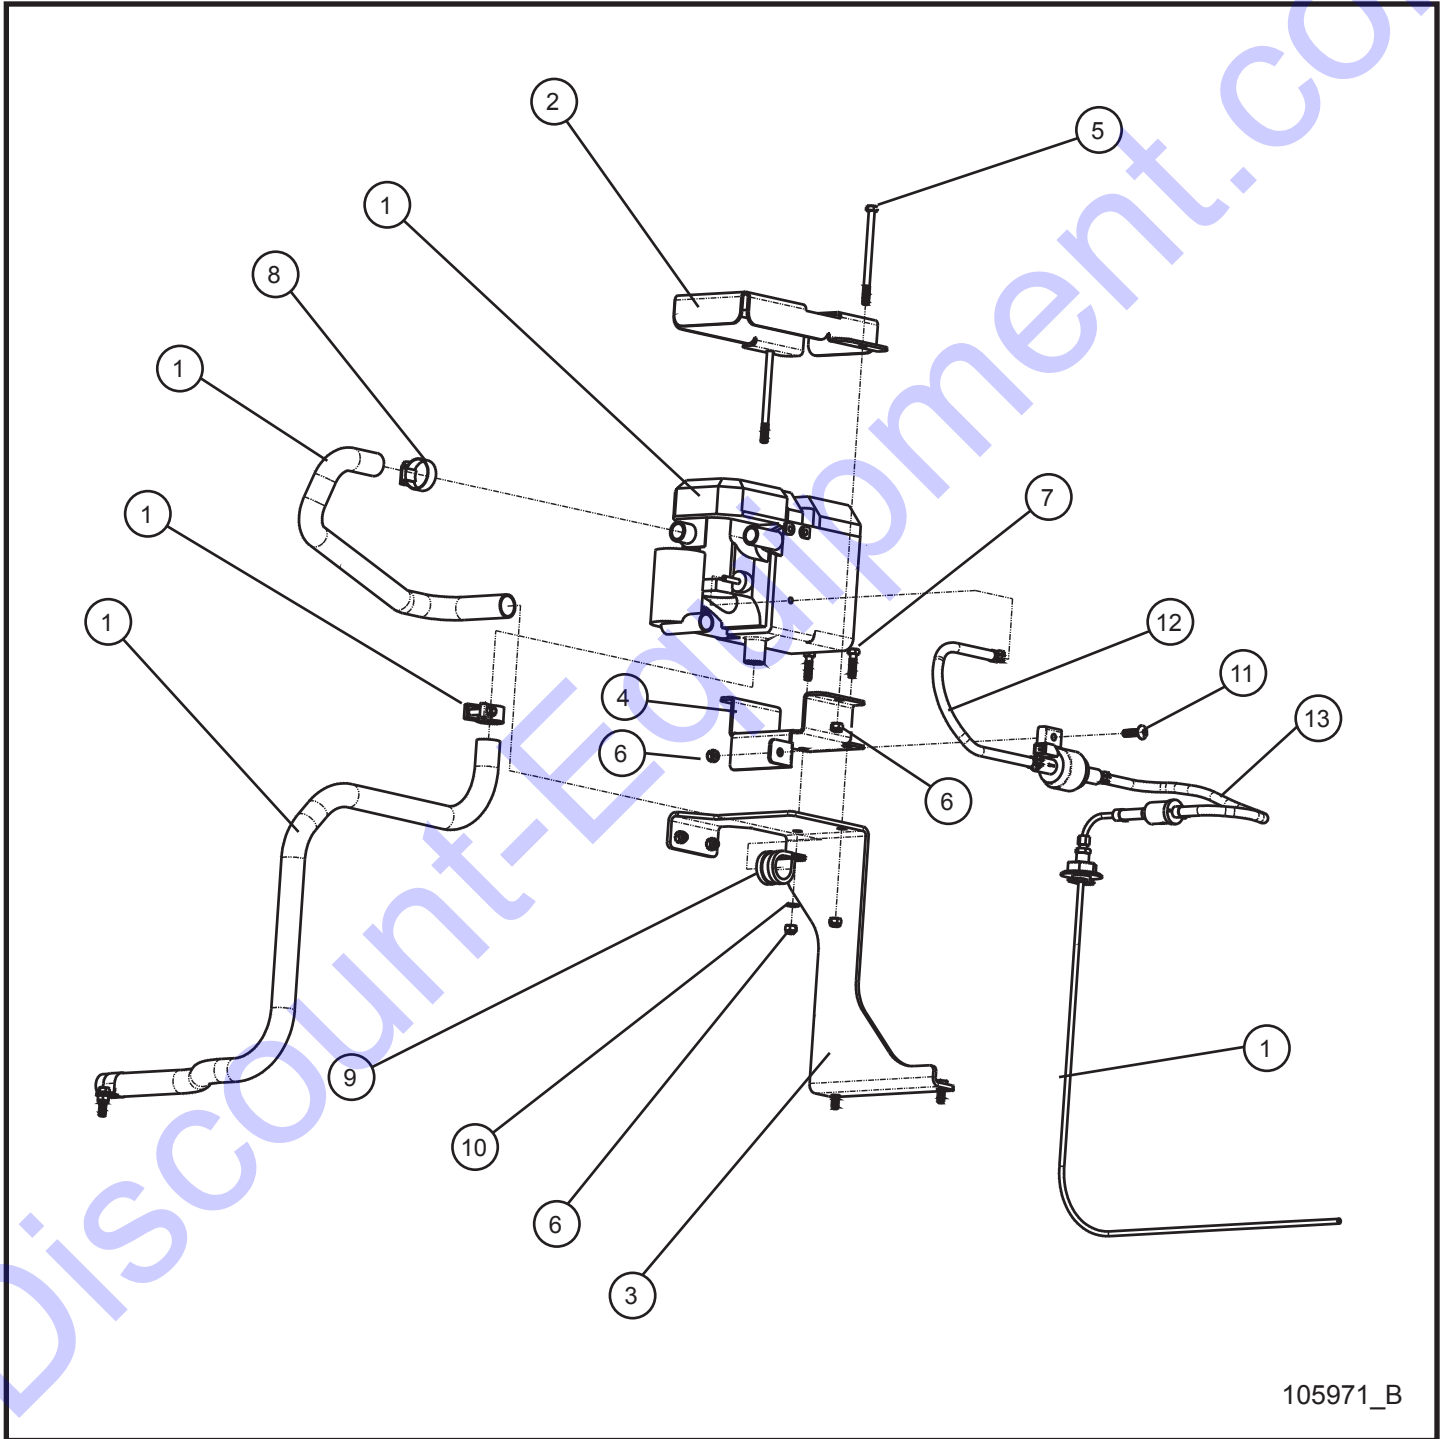

9.25 - Diesel Fired Block Heater Install Group (1 of 3)

SN 0001XX12 and UP

105971_B

Maxi-Lite II

9.25 - Diesel Fired Block Heater Install Group (1 of 3)

SN 0001XX12 and UP

Item	Part No.	Part Description	Qty.
1	104946	COOLANT HEATER DIESEL FIRED	1
2	104949P	BRACKET HOLD DOWN DIESEL BLOCK HEATER	1
3	104802P	SUPPORT BRACKET DIESEL BLOCK HEATER	1
4	105033P	BRACKET BOTTOM DIESEL BLOCK HEATER	1
5	046039	1/4-20 x 4 HEX HEAD CS Z5	2
6	044023	1/4-20 NYLOCK HEX NUT PL	5
7	046015	1/4-20 x 1 HEX HEAD CS GR5 PL	2
8	045032	#12 HOSE CLAMP	1
9	022083	#16 CLAMP CUSH 3/8 HOLE	1
10	047009	1/4 FLAT WASHER SAE SS	1
11	041080	1/4-20 x 1 PH-TRUSS HEAD MS SS	1
12	081001	HOSE 3/16" FUEL LINE x 14.0	1
13	081001	HOSE 3/16" FUEL LINE x 16.0	1
NS	106045	WIRING SCHEMATIC DIESEL FIRED BLOCK HEATER	1
NS	106036	WIRE HARNESS ASSEMBLY DIESEL BLOCK HEATER	1

*NOTE: PARTS CALLED OUT IN SAME NUMBER ARE THE ASSEMBLY OF THAT PART NUMBER.