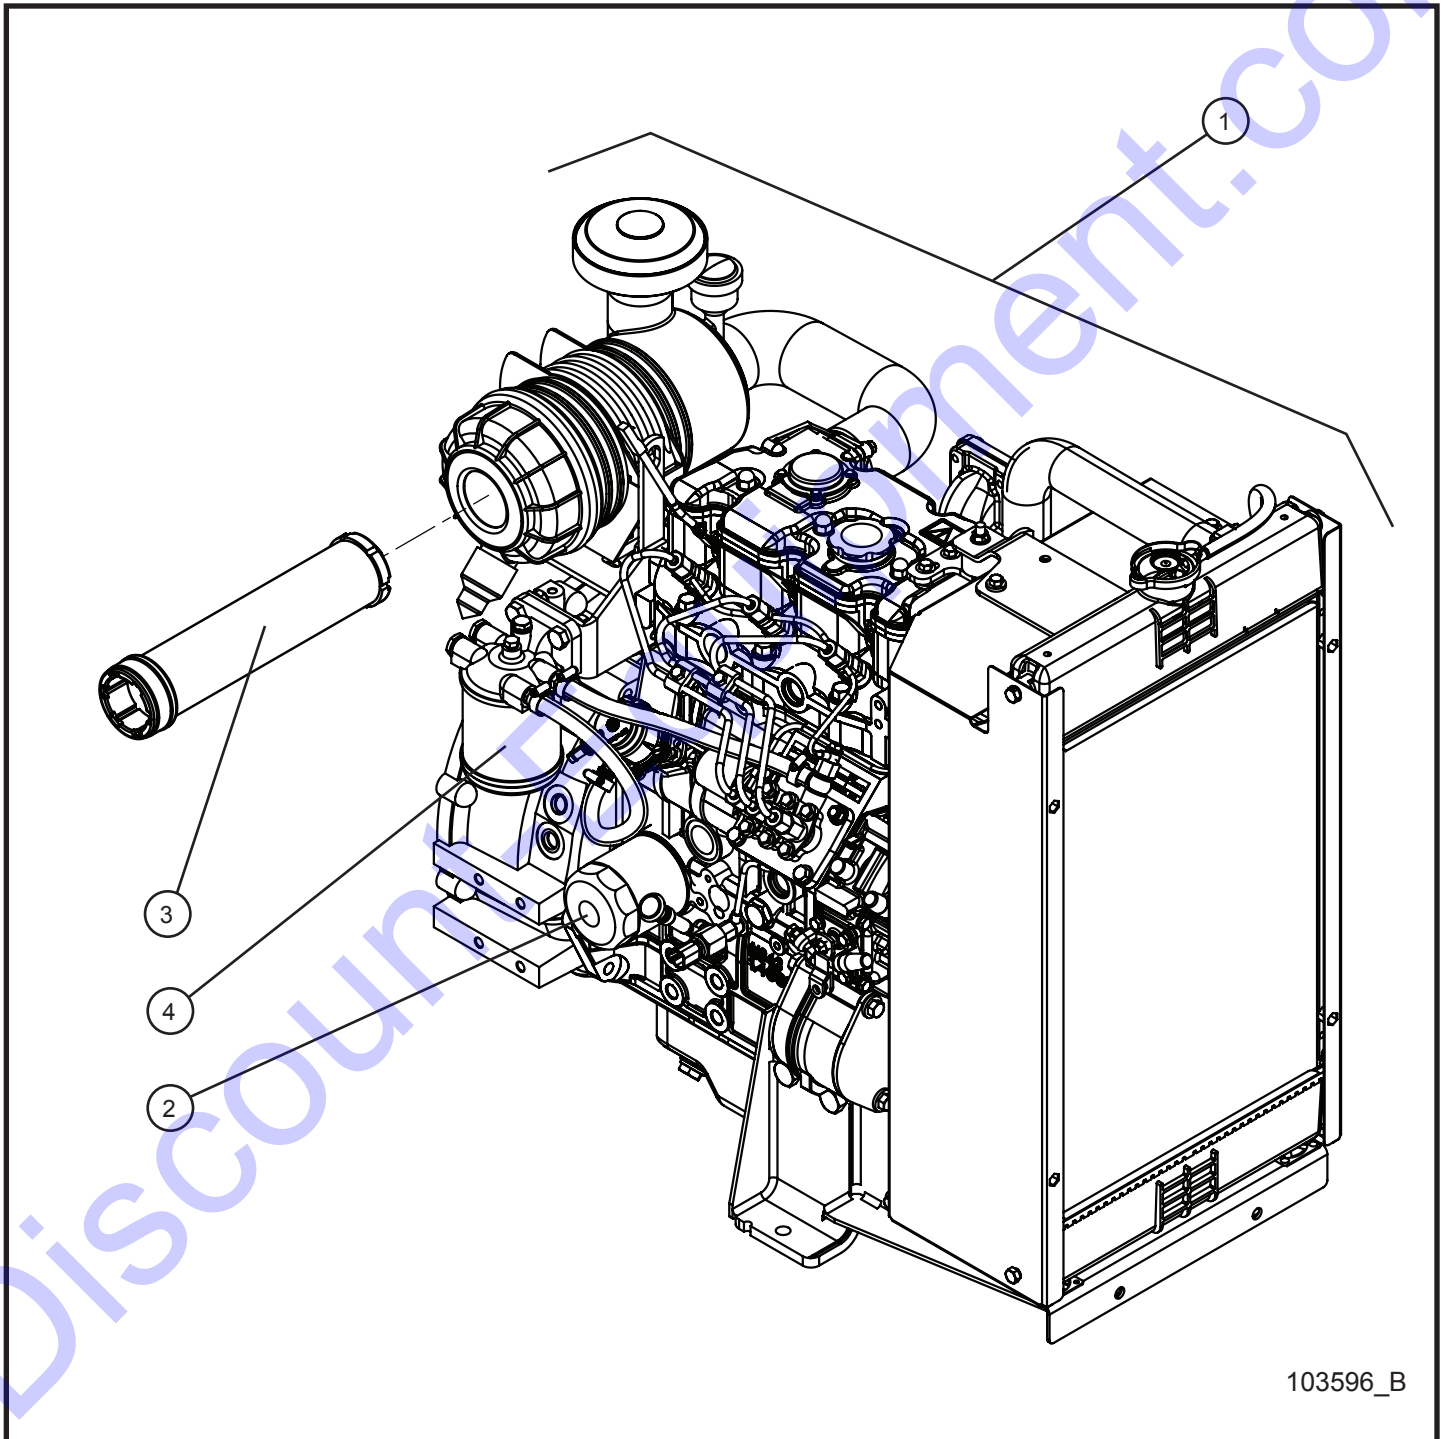

11.1 - CAT C1.5 Engine and Filters

SN 0001XX12 and UP

103596_B

11.1 - CAT C1.5 Engine and Filters

SN 0001XX12 and UP

Item	Part No.	Part Description	Qty.
1	103596	CAT C1.5 60Hz PUSH FAN EPA TIER 4 FINAL ENGINE	1
	104420	CAT C1.5 50Hz PUSH FAN EXPORT	1
2	650304	CAT C1.5 OIL FILTER	1
3	102580	CAT C1.5 AIR FILTER	1
4	103155	CAT C1.5 FUEL FILTER	1