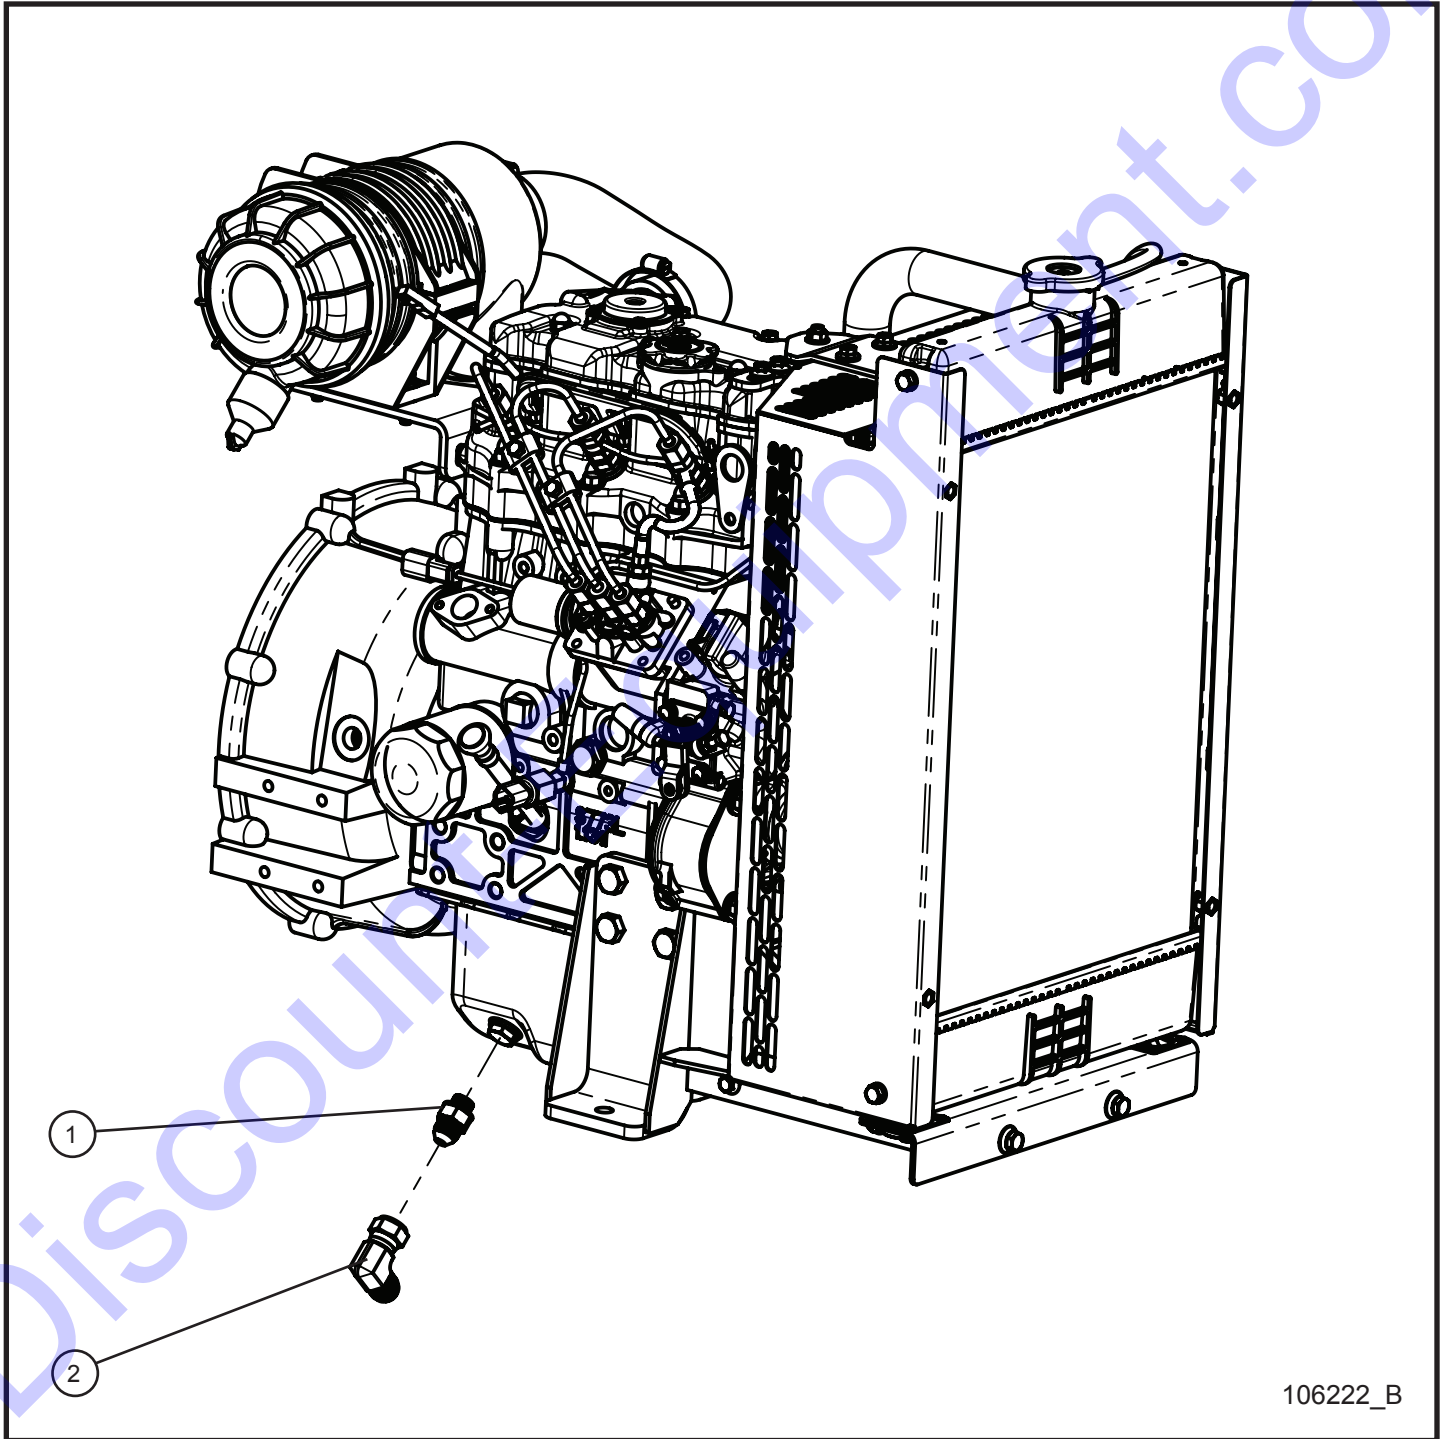

10.3 - CAT C1.1 Oil Drain Fitting

SN 0001XX12 and UP

106222_B

10.3 - CAT C1.1 Oil Drain Fitting

SN 0001XX12 and UP

Item	Part No.	Part Description	Qty.
1	680875	HYDRAULIC FITTING #8 JIC - M16 x 1.5	1
2	680874	HYDRAULIC FITTING 90° ELBOW #10 JIC - #8 JIC	1