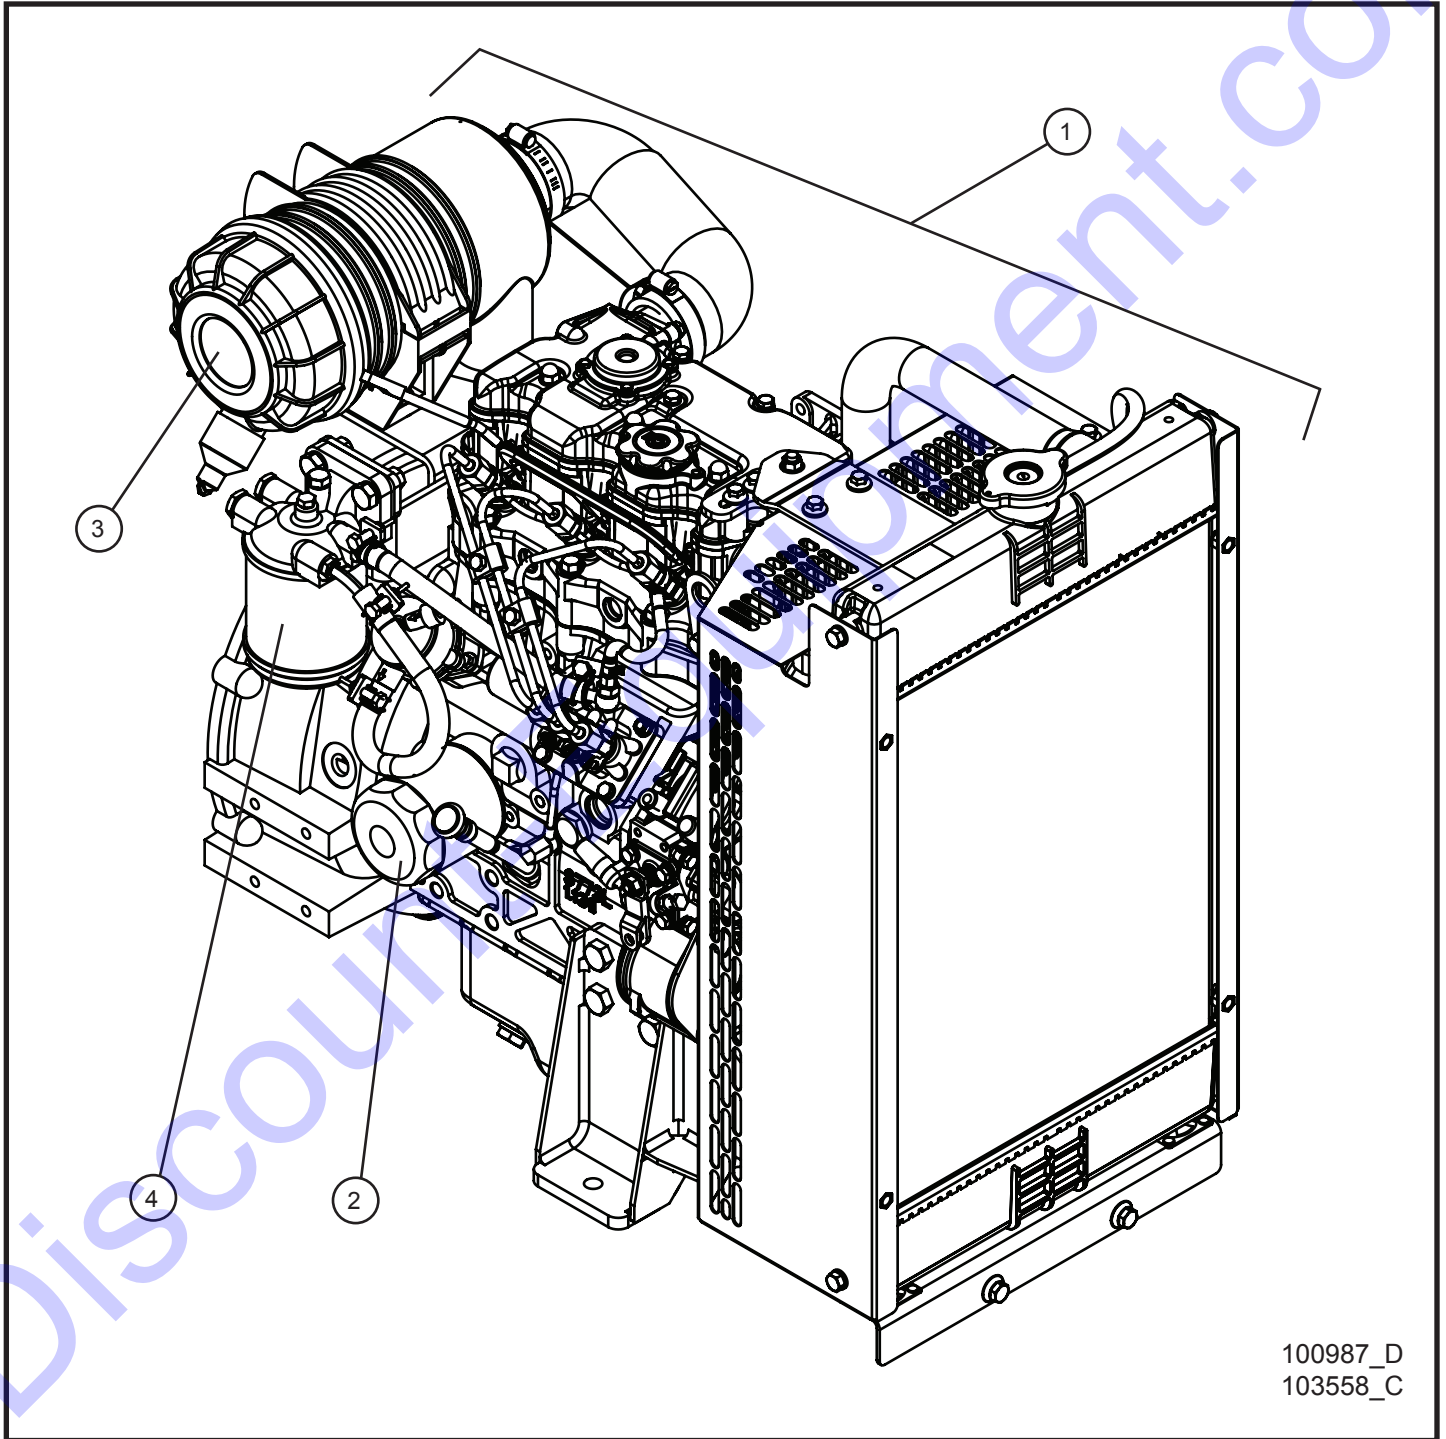

10.1 - CAT C1.1 Engine and Filters

SN 0001XX12 and UP

100987_D
103558_C

10.1 - CAT C1.1 Engine and Filters

SN 0001XX12 and UP

Item	Part No.	Part Description	Qty.
1	103558	ENGINE CAT C1.1 60Hz EPA Tier 4	1
	100987	ENGINE CAT C1.1 50Hz	1
2	650304	OIL FILTER	1
3	102580	AIR FILTER	1
4	103155	FUEL FILTER	1