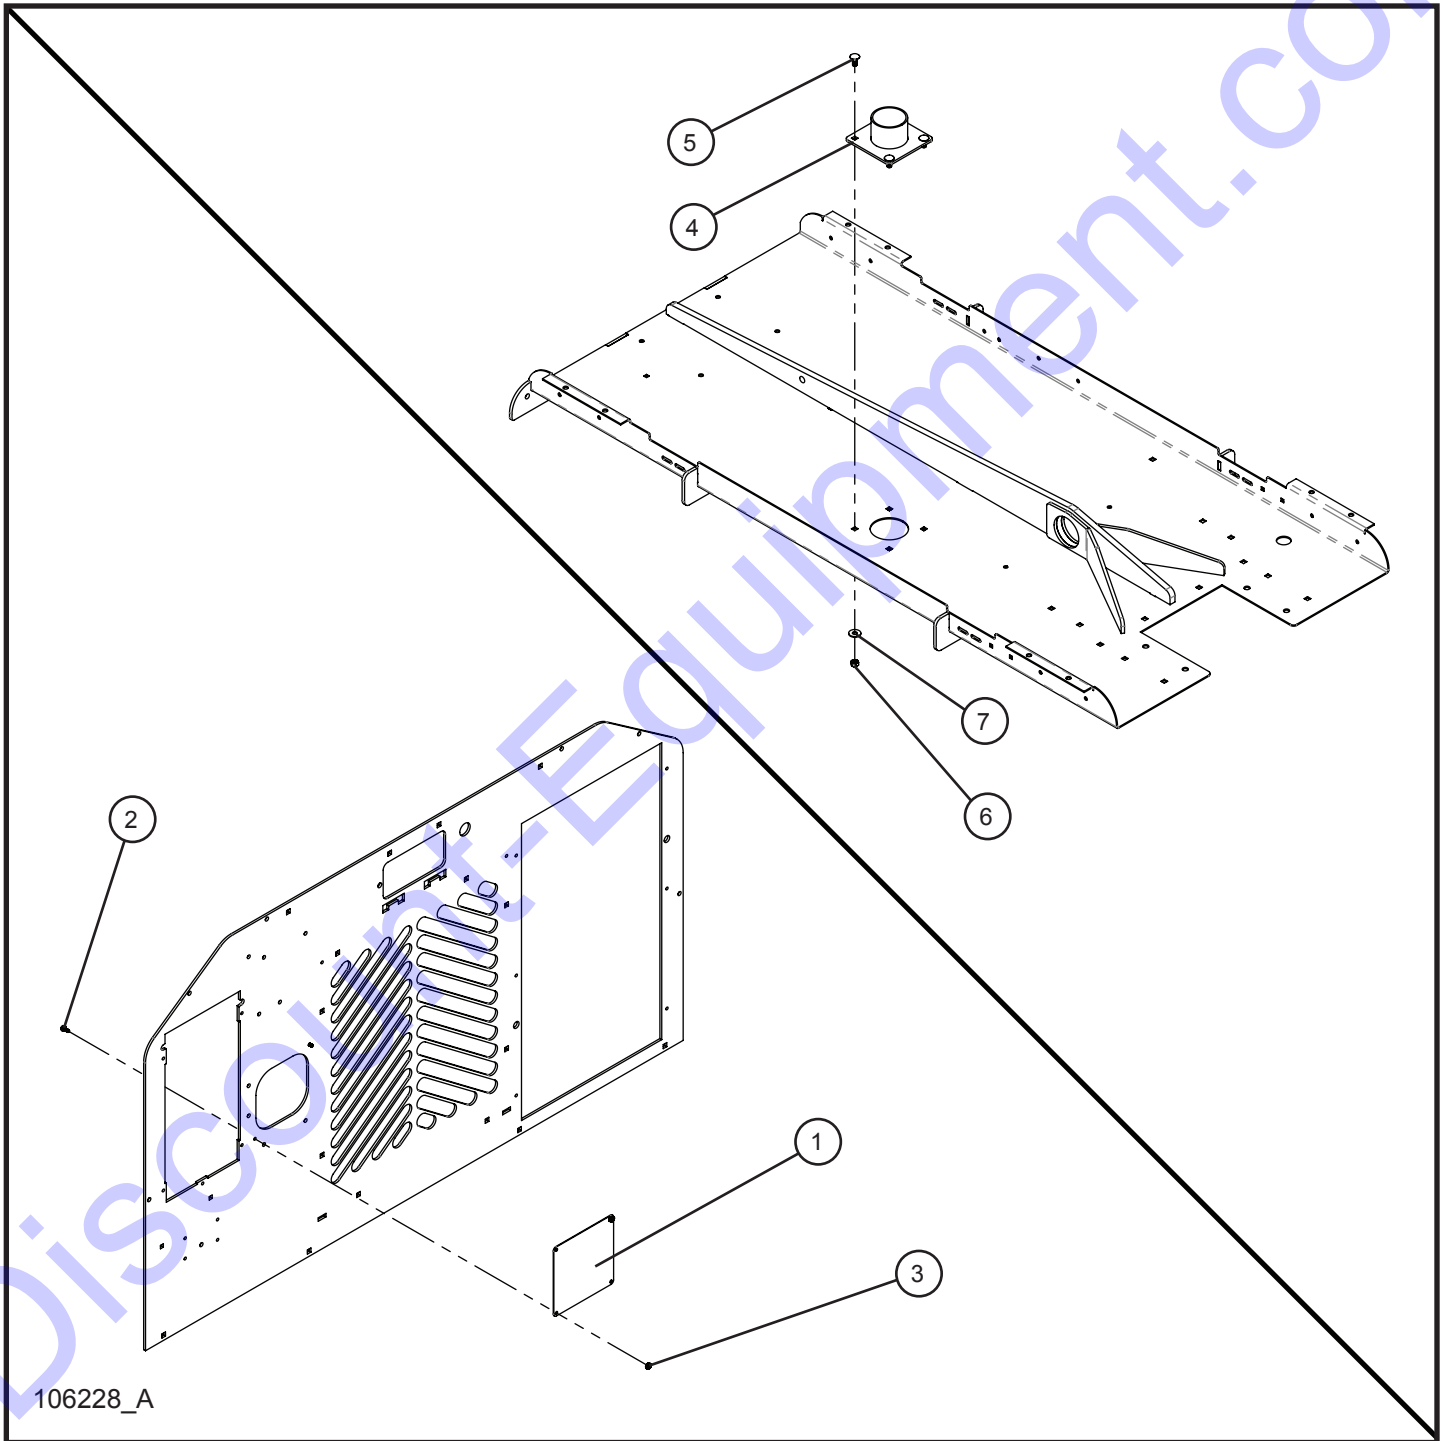

9.23 - Exhaust Plate and Shield Isuzu

SN 0001XX12 and UP

9.23 - Exhaust Plate and Shield Isuzu

SN 0001XX12 and UP

Item	Part No.	Part Description	Qty.
1	104817	EXHAUST ELBOW VERTICAL 2" OD	1
2	105034P	TAILPIPE SHIELD REAR/VERTICAL EXIT	1
3	330057	BOX MOUNT RUBBER	2
4	105035P	BRACKET SUPPORT VERTICAL EXHAUST	1
5	930234	2" MUFFLER CLAMP	2
6	041050	1/4-20 x 3/4 PH-TRUSS HEAD MS SS	5
7	044021	1/4-20 KEPS HEX NUT PL	9
8	104390P	PLATE REAR PANEL EXHAUST HOLE APADTER	1
9	041031	#10-24 x 1/2 HEX HEAD MS PL	2
10	044016	#10-24 KEPS HEX NUT PL	2

9.24 - Exhaust Plate CAT C1.5 Turbo

SN 0001XX12 and UP

9.24 - Exhaust Plate CAT C1.5 Turbo

SN 0001XX12 and UP

Item	Part No.	Part Description	Qty.
1	105741P	PLATE REAR PANEL COVER	1
2	041031	#10-24 x 1/2 HEX HEAD MS PL	2
3	044016	#10-24 KEPS HEX NUT PL	2
4	106249P	STRINGER TOP WELDMENT C1.5T	1
5	102081	5/16-18 x 3/4 CARRIAGE BOLT GR5	4
6	044033	5/16-18 NYLOCK HEX NUT PL	4
7	047010	5/16 FLAT WASHER PL	4