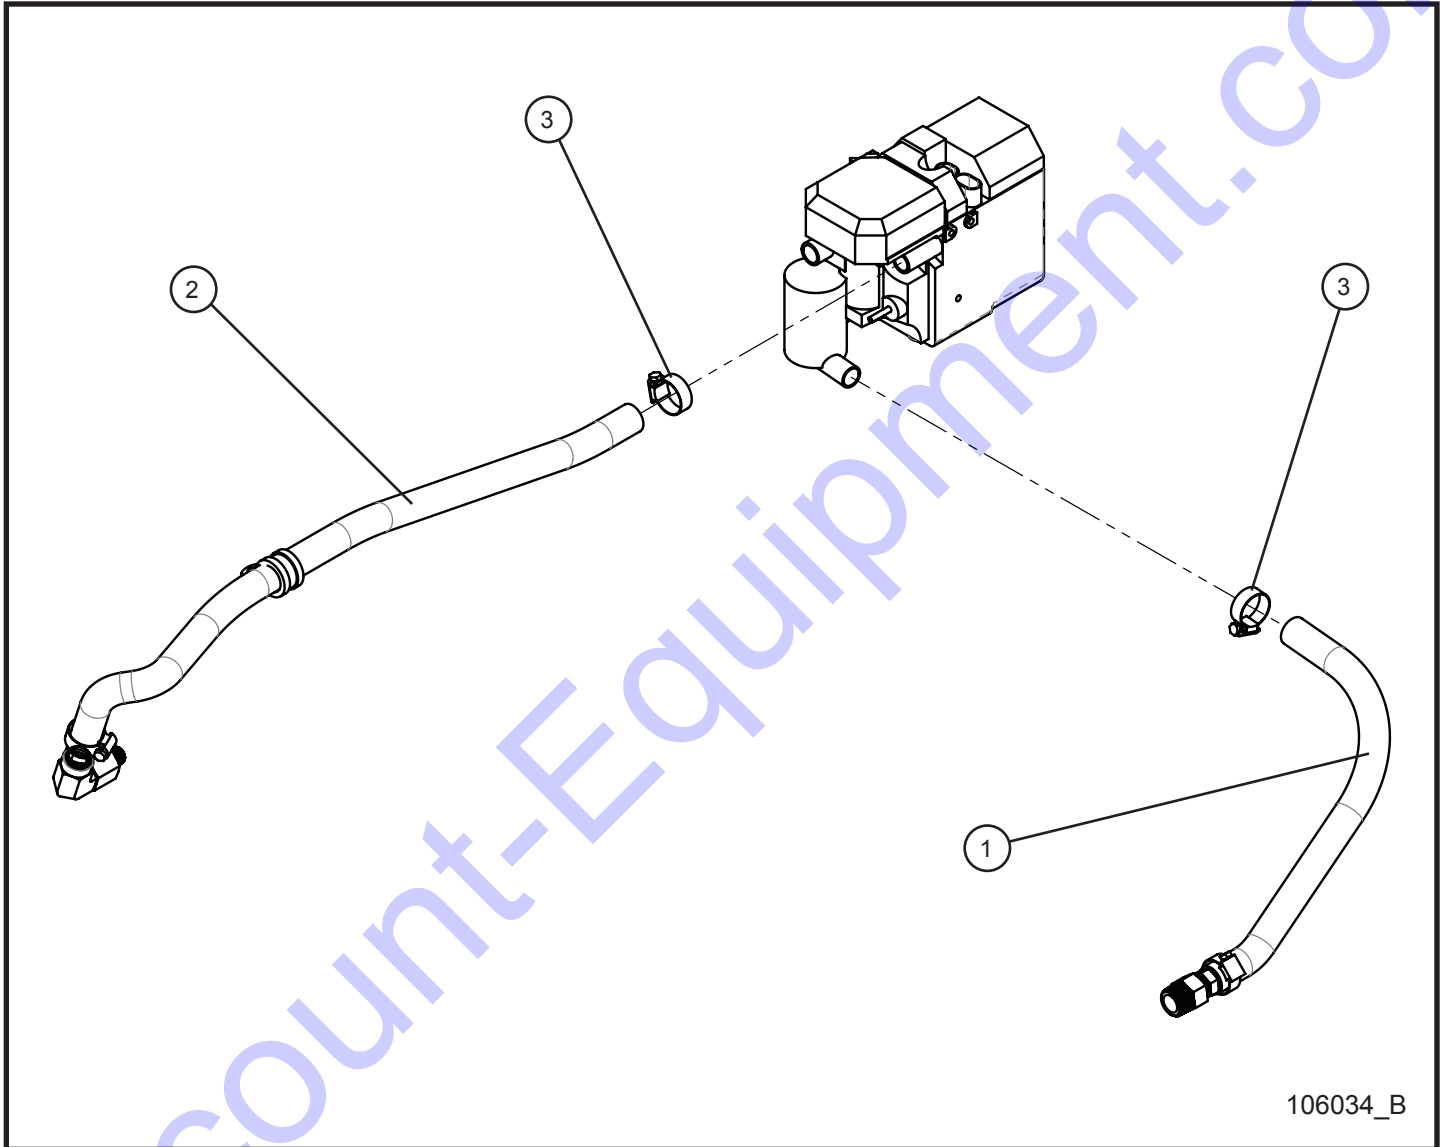

10.6 - CAT C1.1 Diesel Block Heater Hose Group (1 of 2)

SN 0001XX12 and UP

106034_B

Maxi-Lite II

10.6 - CAT C1.1 Diesel Block Heater Hose Group (1 of 2)

SN 0001XX12 and UP

Item	Part No.	Part Description	Qty.
1	105016	3/4" HEATER HOSE x 18.0	1
2	105016	3/4" HEATER HOSE x 32.0	1
3	045032	#12 HOSE CLAMP	2