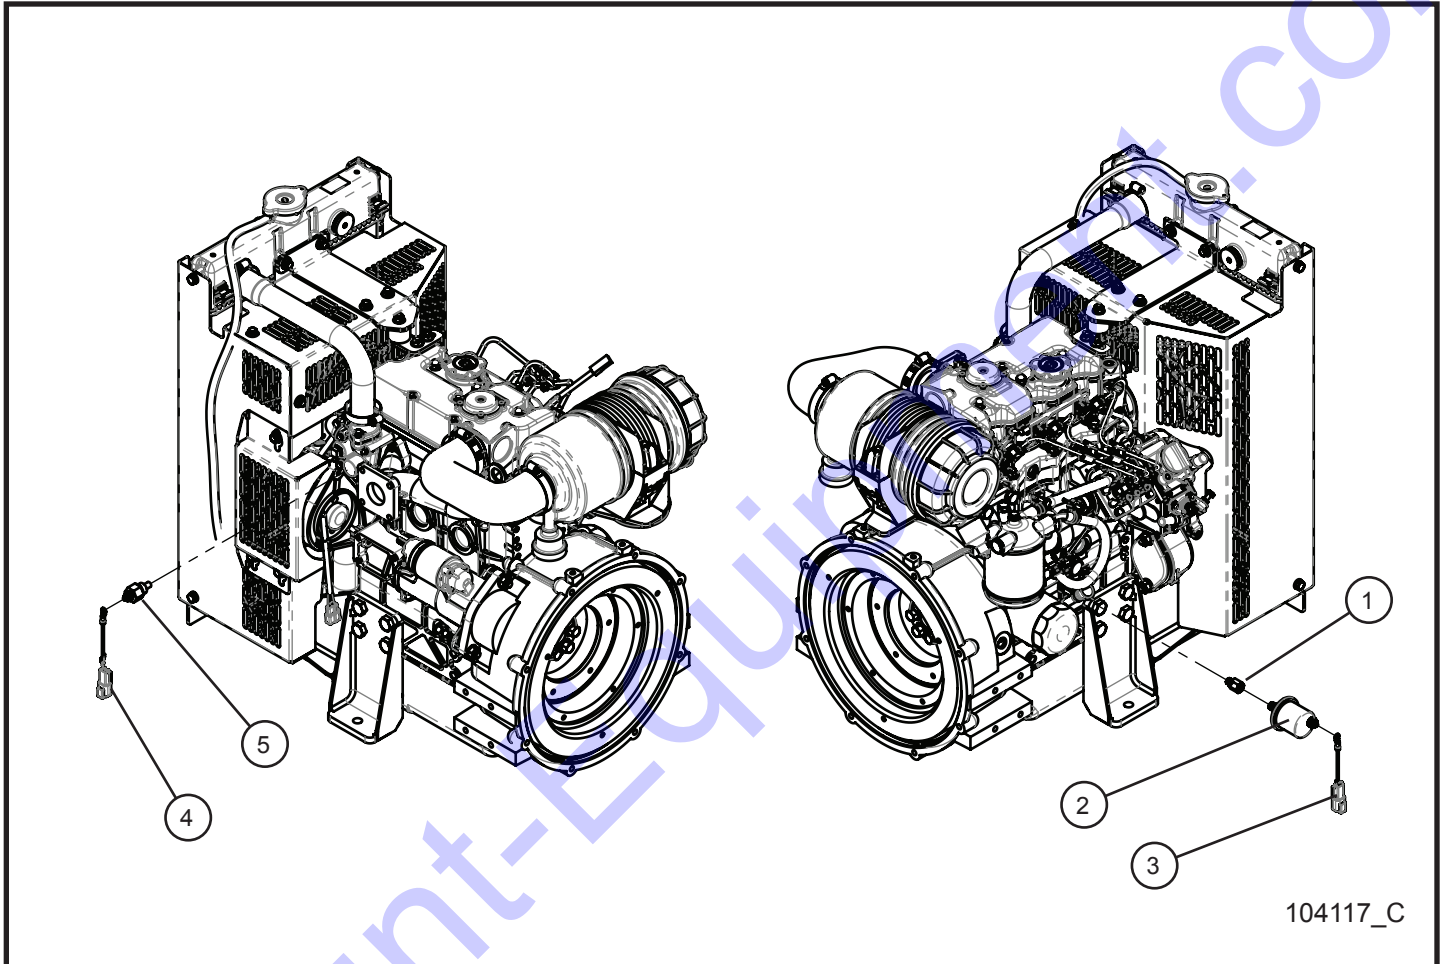

10.4 - CAT C1.1 LSC Sending Unit

SN 0001XX12 and UP

104117_C

10.4 - CAT C1.1 LSC Sending Unit

SN 0001XX12 and UP

Item	Part No.	Part Description	Qty.
1	104558	FITTING ADAPTER 1/8 BSPM x 1/8 NPTF	1
2	104019	SENDER OIL PRESSURE	1
3	105881	OIL JUMPER CAT	1
4	105882	TEMP JUMPER CAT	1
5	650769	SENDER TEMPERATURE M16 x 1.5	1
NS	105904	SCHEMATIC LSC CAT C1.1	1