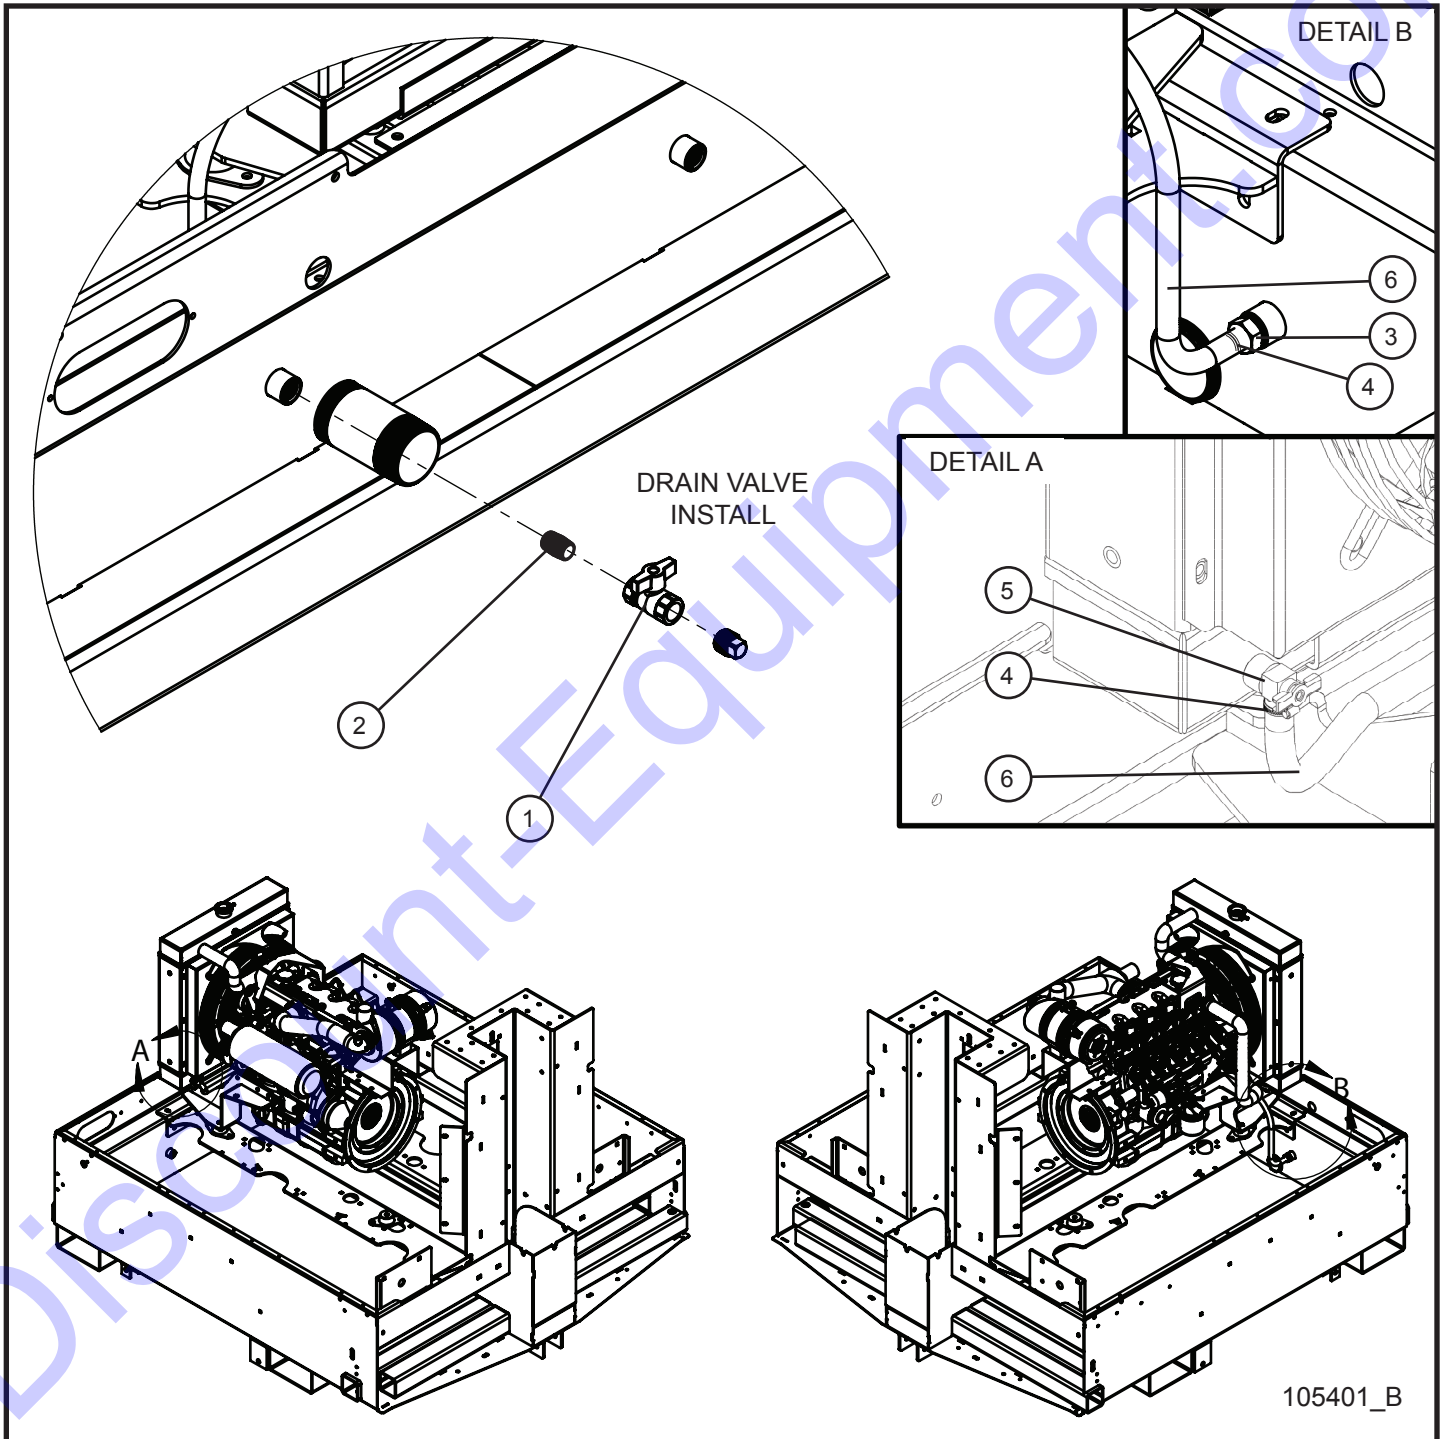

9.20 - Coolant Drain Isuzu

SN 0001XX12 and UP

9.20 - Coolant Drain Isuzu

SN 0001XX12 and UP

Item	Part No.	Part Description	Qty.
1	104133	1/2 BALL VALVE	1
2	610215	1/2 NPT NIPPLE	1
3	104381	FITTING HOSE BARB 1/2 NPT - 3/8 HOSE	1
4	433400	#4 HOSE CLAMP	2
5	105352	DRAIN COCK RADIATOR	1
6	101266	3/8 COOLANT HOSE x 36.0	1