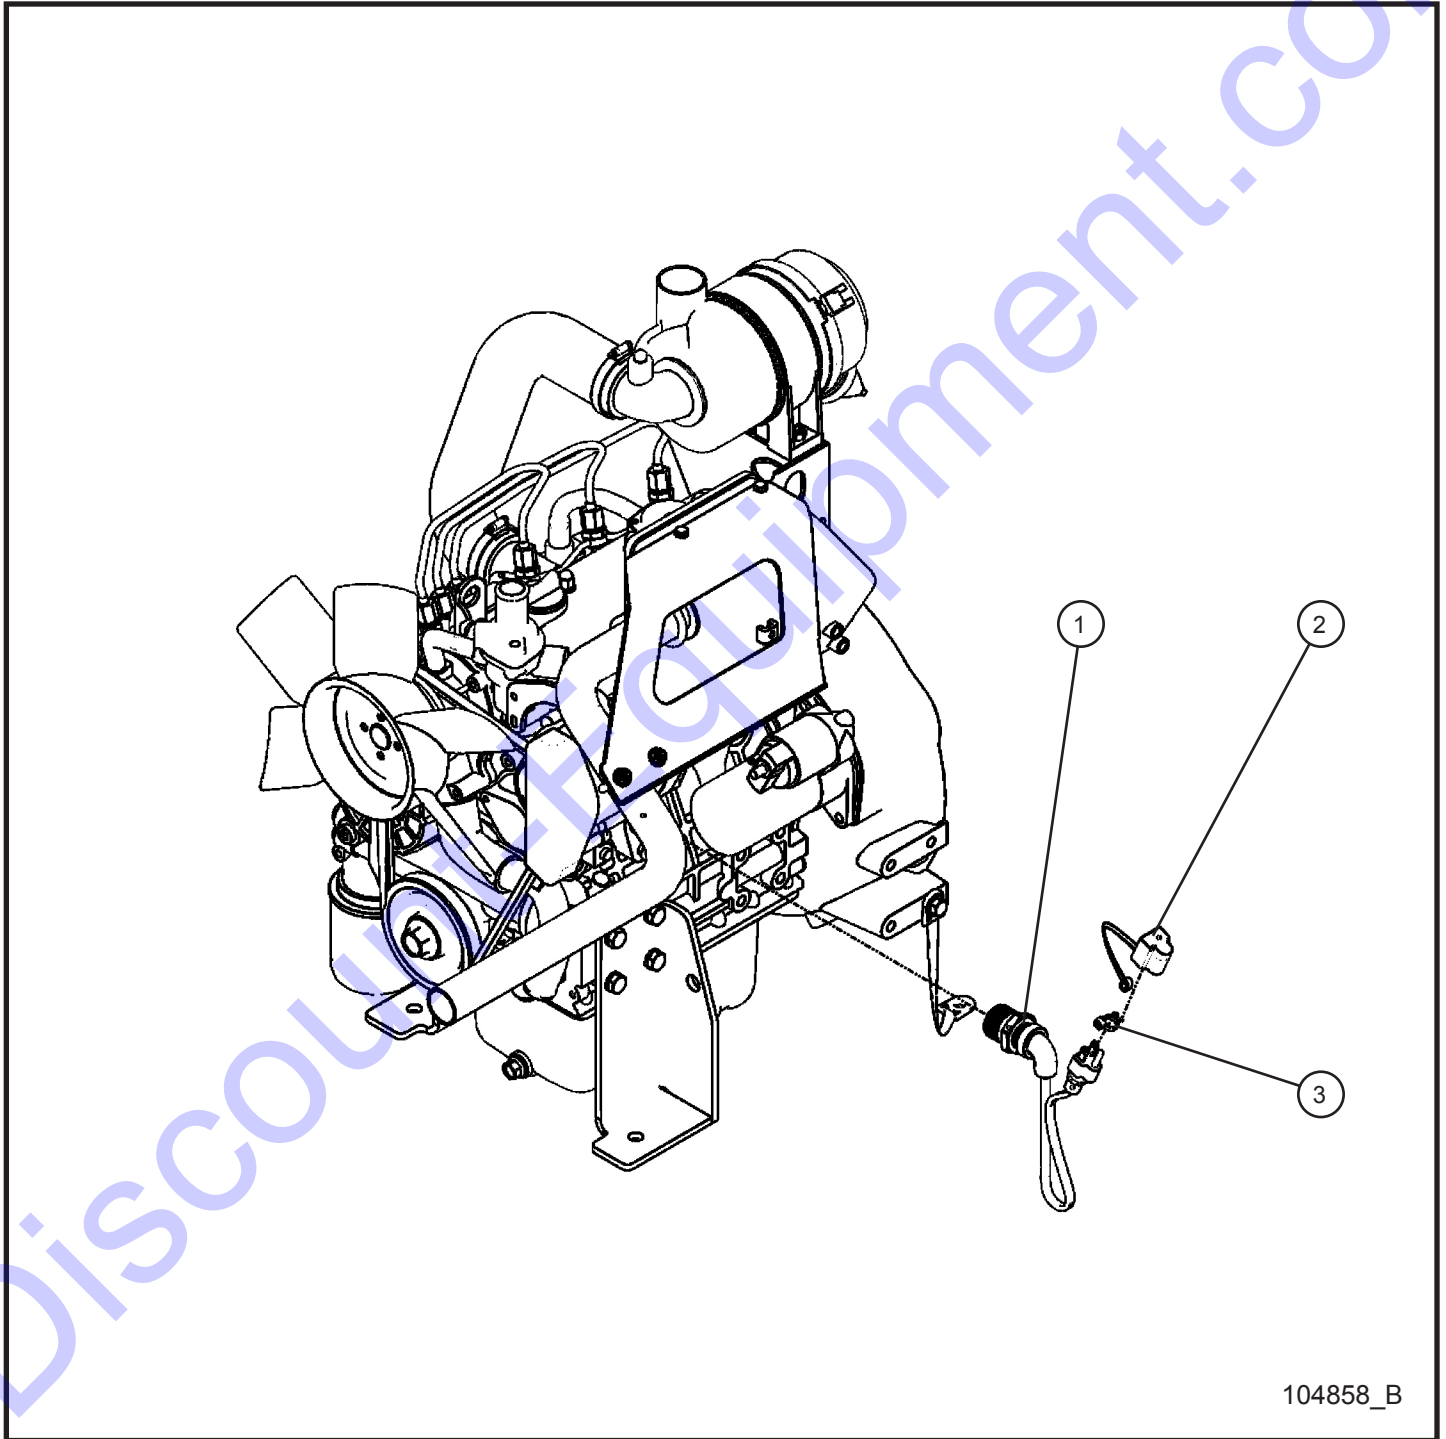

13.2 - Kubota Engine Assembly Group (2 of 3)

SN 0001XX12 and UP

105978_D

13.2 - Kubota Engine Assembly Group (2 of 3)

SN 0001XX12 and UP

Item	Part No.	Part Description	Qty.
1	047010	5/16 FLAT WASHER PL	7
2	042081	M8 x 1.25MM NYLOCK HEX NUT PL METRIC	1
3	102130	10MM x 1.25MM x 25MM	1
4	042151	M10 SPLIT LOCK WASHER PL	1
5	102127	8MM x 35MM x 1.25 HEX GR 8.8 PLATED	1
6	044020	1/4-20 x HEX NUT PL	2
7	105402P	FUEL PUMP MOUNT KUBOTA D1005/D1105	1
8	046105	3/8-16 x 3/4 HEX HEAD CS GR8 PL	2
9	043020	1/4 SPLITLOCK WASHER	2
10	046005	1/4-20 x 1/2 HEX HEAD CS GR5 PL	2

13.5 - Kubota Block Heater

SN 0001XX12 and UP

104858_B

13.5 - Kubota Block Heater

SN 0001XX12 and UP

Item	Part No.	Part Description	Qty.
1	352373	BLOCK HEATER D1005/D1105	1
2	105995	END COVER 120 VOLT CORD	1
3	068090	CABLE TIE 8"	1

13.6 - Kubota Diesel Fired Block Heater Hoses (1 of 2)

SN 0001XX12 and UP

106032_A

Maxi-Lite II

13.6 - Kubota Diesel Fired Block Heater Hoses (1 of 2)

SN 0001XX12 and UP

Item	Part No.	Part Description	Qty.
1	045032	#12 HOSE CLAMP	4
2	105016	3/4" HEATER HOSE x 45.0	1
3	105016	3/4" HEATER HOSE x 20.0	1
4	104683	FITTING HOSE BARB 3/8" NPT - 3/4" BARB	1