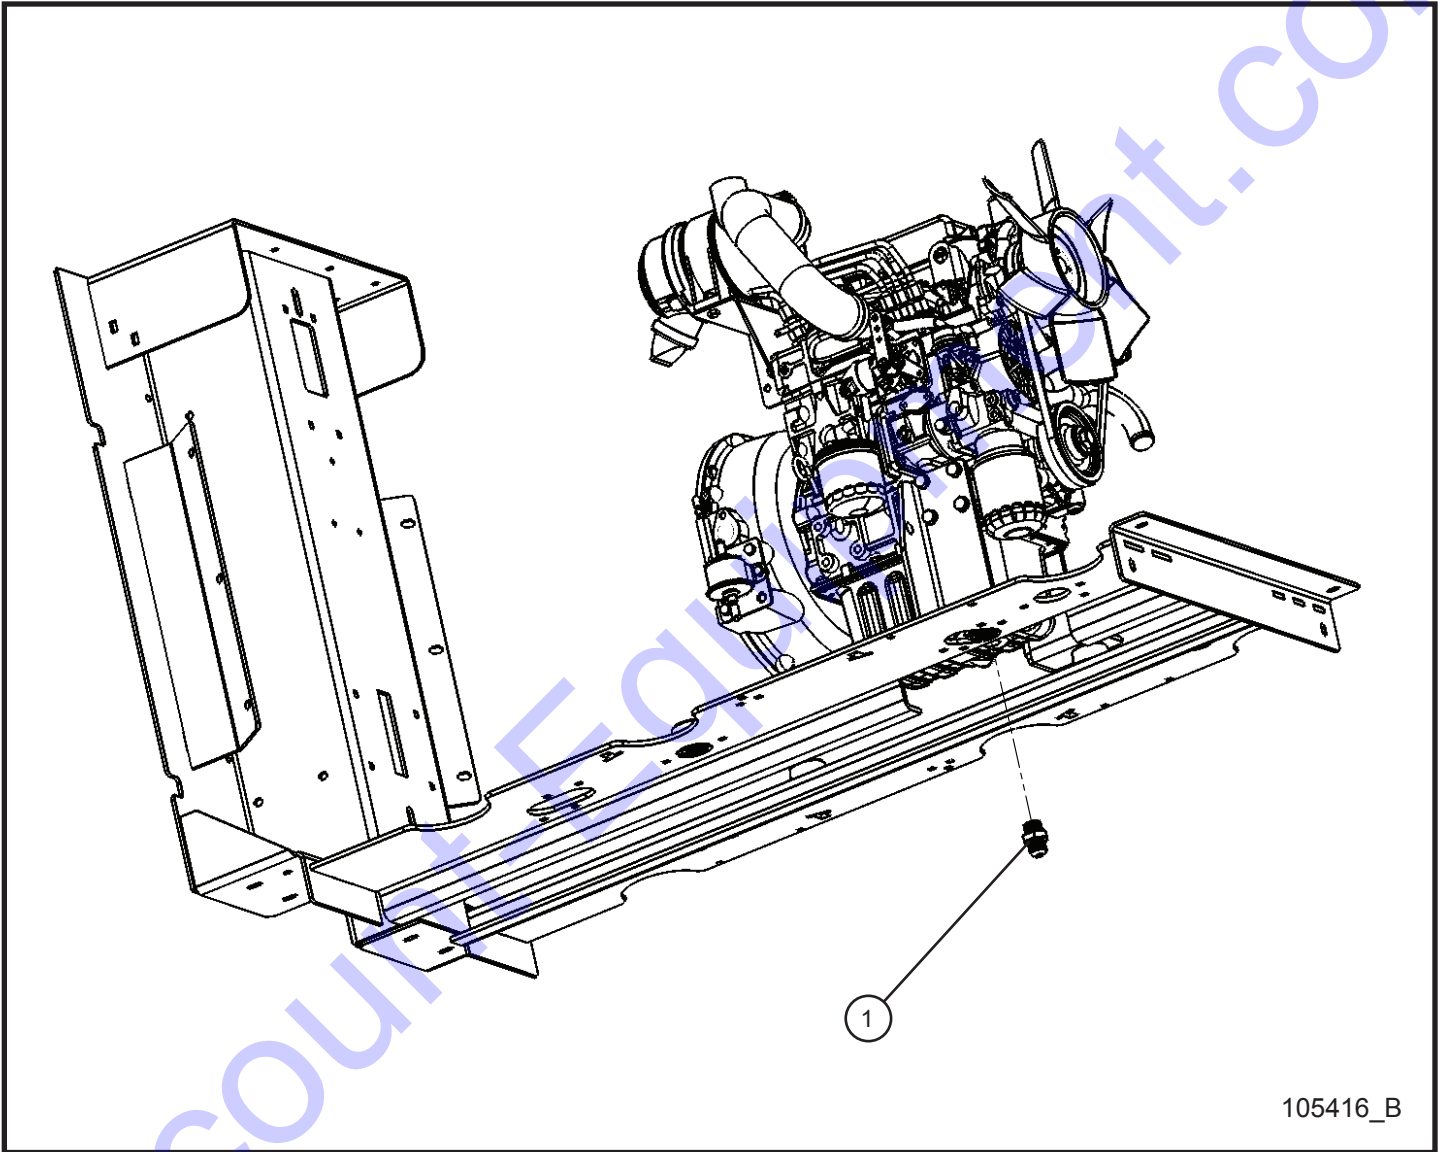

13.2 - Kubota Engine Assembly Group (3 of 3)

SN 0001XX12 and UP

Item	Part No.	Part Description	Qty.
1	041070	1/4-20 x 3/4 SL-HEX WASHER HEAD MS TP F	4
2	105408	GROMMET NUT DOUBLE SPLIT	4
3	105406	RADIATOR KIT JB/KUBOTA	1
4	105405P	HAND GUARD JB RADIATOR	1
5	105404P	FAN SHROUD JB RADIATOR	1
6	047010	5/16 FLAT WASHER PL	10
7	046046	5/16-18 x 1/2 HEX HEAD CS GR5 PL	6
8	053020	5/16-18 x 1 CARRIAGE BOLT PL	4
9	044033	5/16-18 NYLOCK HEX NUT PL	4

13.3 - Kubota Oil Drain Fitting

SN 0001XX12 and UP

105416_B