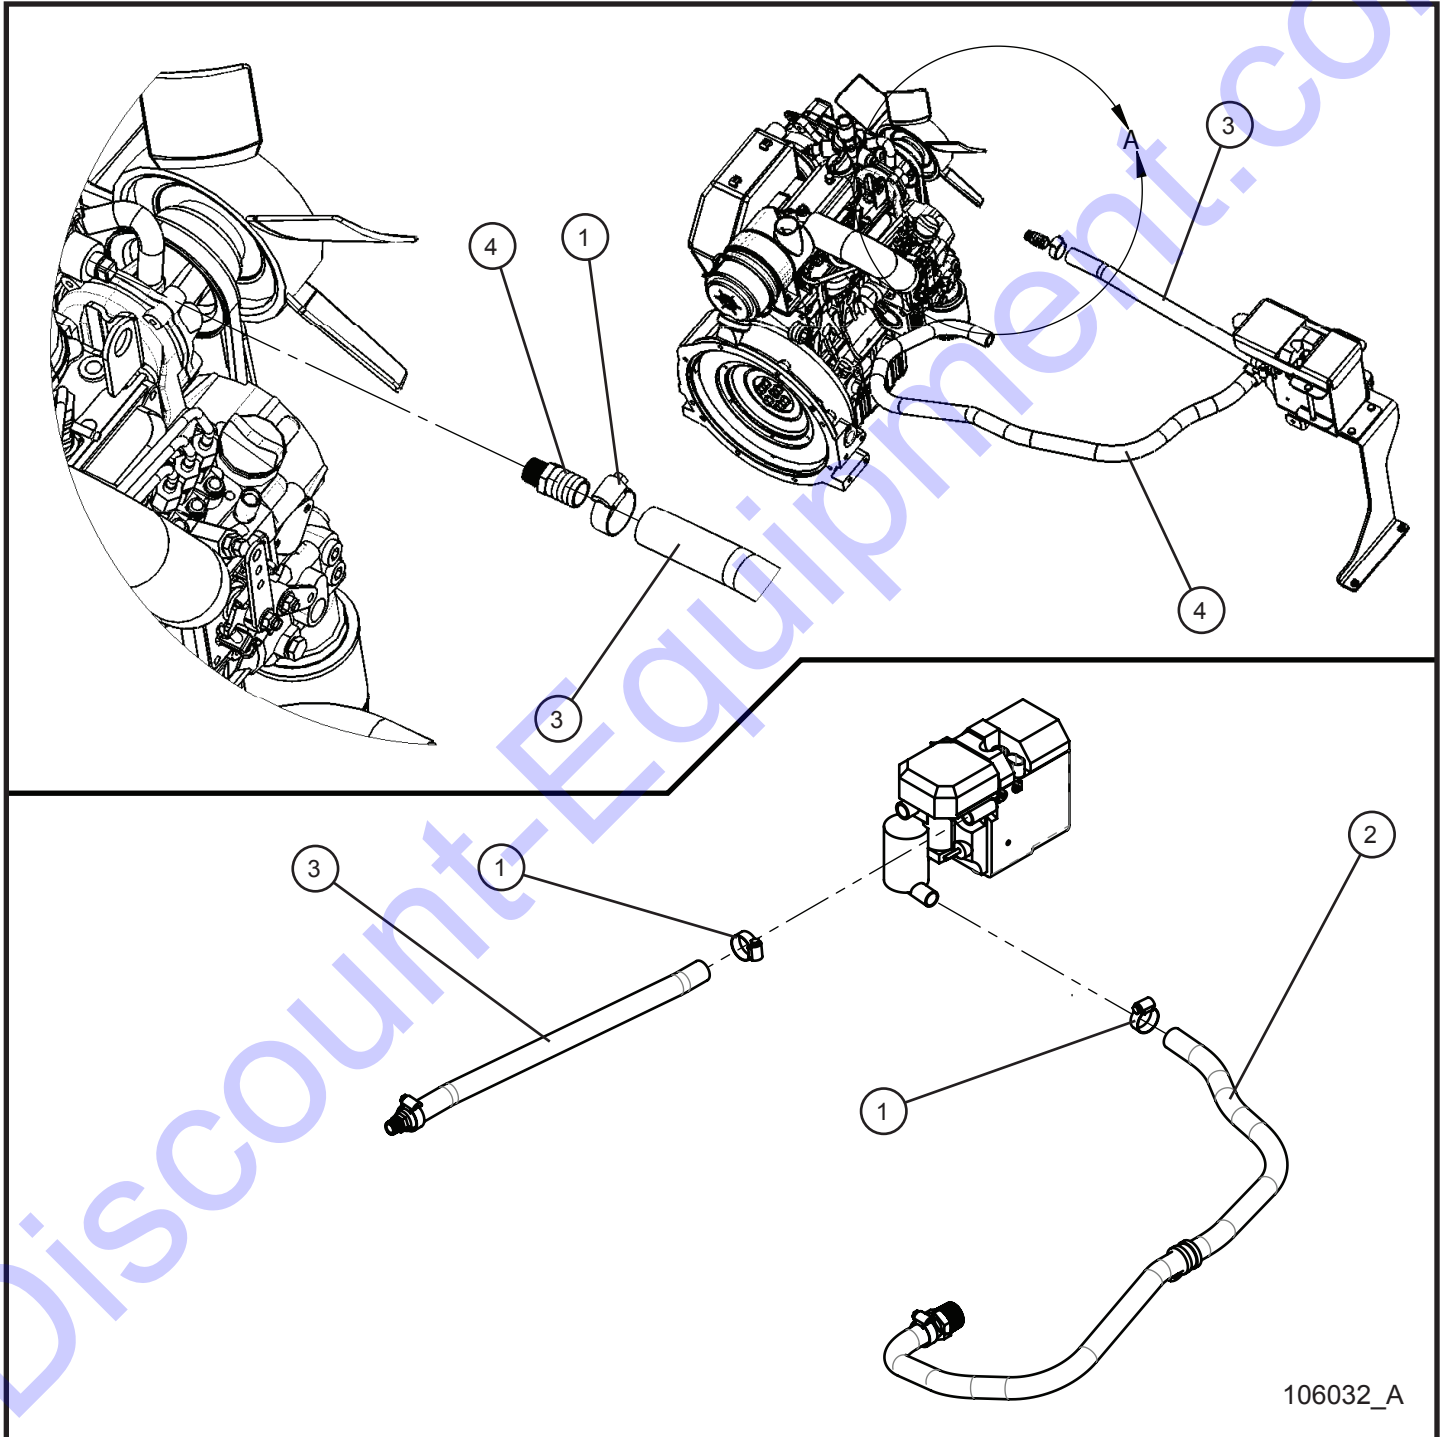

13.5 - Kubota Block Heater

SN 0001XX12 and UP

104858_B

13.5 - Kubota Block Heater

SN 0001XX12 and UP

Item	Part No.	Part Description	Qty.
1	352373	BLOCK HEATER D1005/D1105	1
2	105995	END COVER 120 VOLT CORD	1
3	068090	CABLE TIE 8"	1

13.6 - Kubota Diesel Fired Block Heater Hoses (1 of 2)

SN 0001XX12 and UP

106032_A

Maxi-Lite II

13.6 - Kubota Diesel Fired Block Heater Hoses (1 of 2)

SN 0001XX12 and UP

Item	Part No.	Part Description	Qty.
1	045032	#12 HOSE CLAMP	4
2	105016	3/4" HEATER HOSE x 45.0	1
3	105016	3/4" HEATER HOSE x 20.0	1
4	104683	FITTING HOSE BARB 3/8" NPT - 3/4" BARB	1