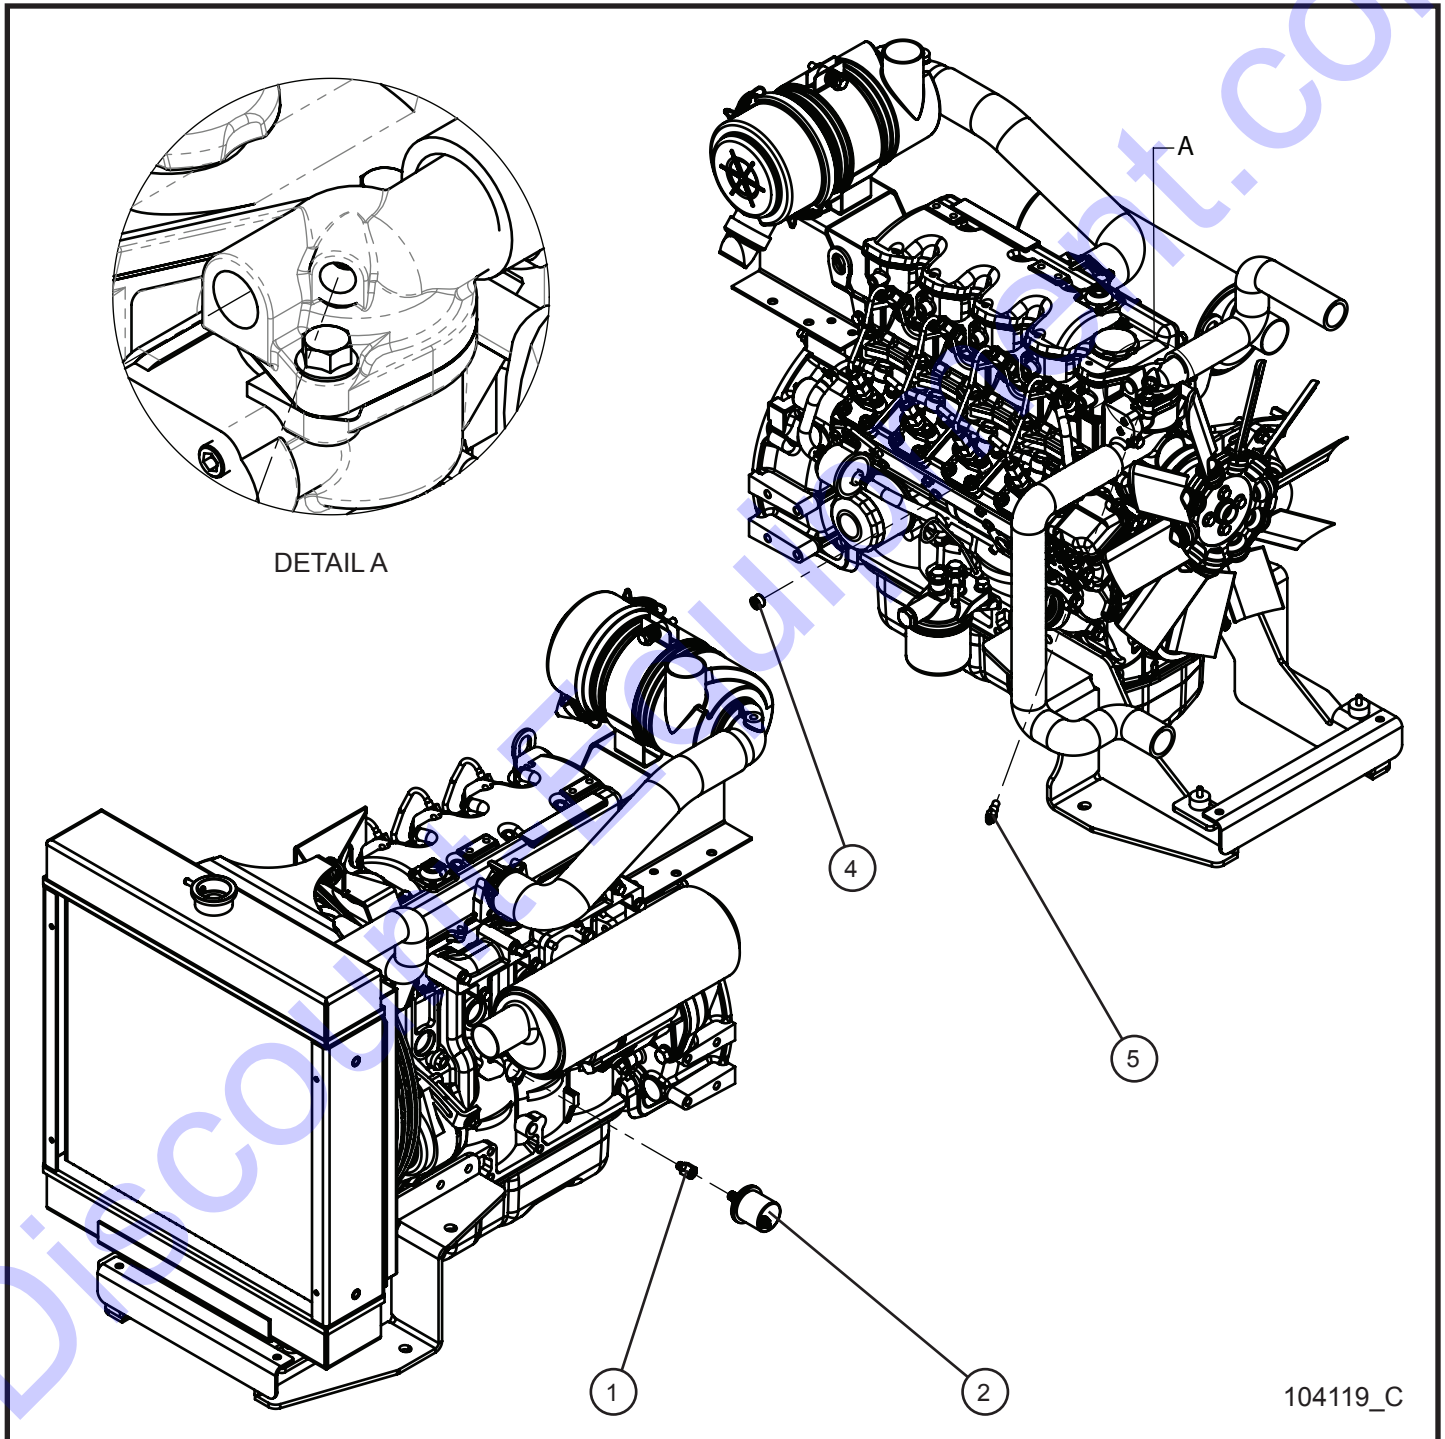

14.4 - Isuzu LSC Sending Unit

SN 0001XX12 and UP

14.4 - Isuzu LSC Sending Unit

SN 0001XX12 and UP

Item	Part No.	Part Description	Qty.
1	104558	FITTING ADAPTER 1/8 BSPM x 1/8 NPTF	1
2	104019	SENDER OIL PRESSURE	1
3	105906	SCHEMATIC LSC ISUZU 4LE1	1
4	106559	PIPE PLUG ALLEN HEAD 3/8" BSPT	1
5	106547	SENDER TEMPERATURE 1/8" BSPT	1