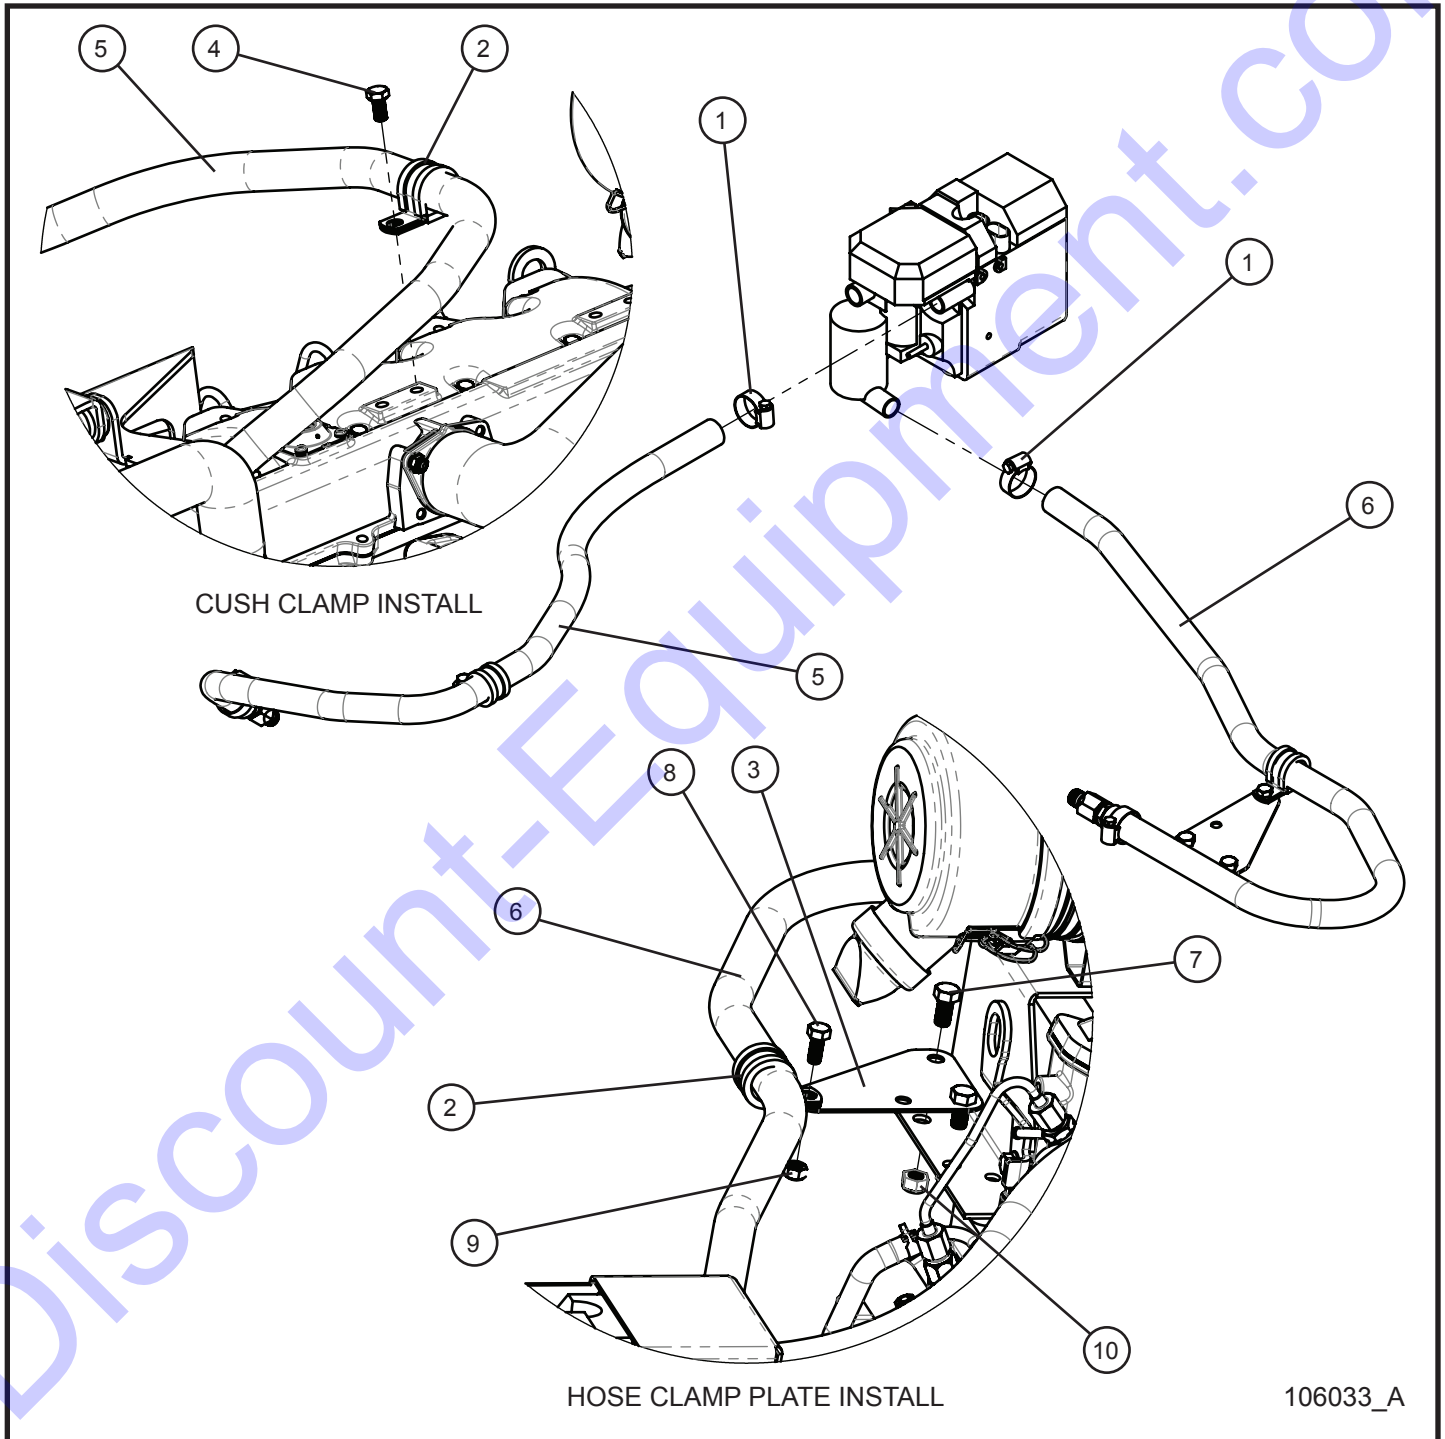

14.6 - Isuzu Diesel Fired Block Heater Hoses (1 of 2)

SN 0001XX12 and UP

14.6 - Isuzu Diesel Fired Block Heater Hoses (1 of 2)

SN 0001XX12 and UP

Item	Part No.	Part Description	Qty.
1	045032	#12 HOSE CLAMP	2
2	022083	#16 CLAMP CUSH 3/8 HOLE	2
3	106031P	HOSE CLAMP PLATE BLOCK HEATER	1
4	042027	M8 x 16MM x 1.25MM HEX HEAD CS GR10.9 PL	1
5	105016	3/4" HEATER HOSE x 40.0	1
6	105016	3/4" HEATER HOSE x 42.0	1
7	046105	3/8-16 x 3/4 HEX HEAD CS GR8 PL	2
8	046045	5/16-18 x 3/4 HEX HEAD CS GR5 PL	1
9	044033	5/16-18 NYLOCK HEX NUT PL	1
10	044038	3/8-16 NYLOCK HEX NUT PL	2