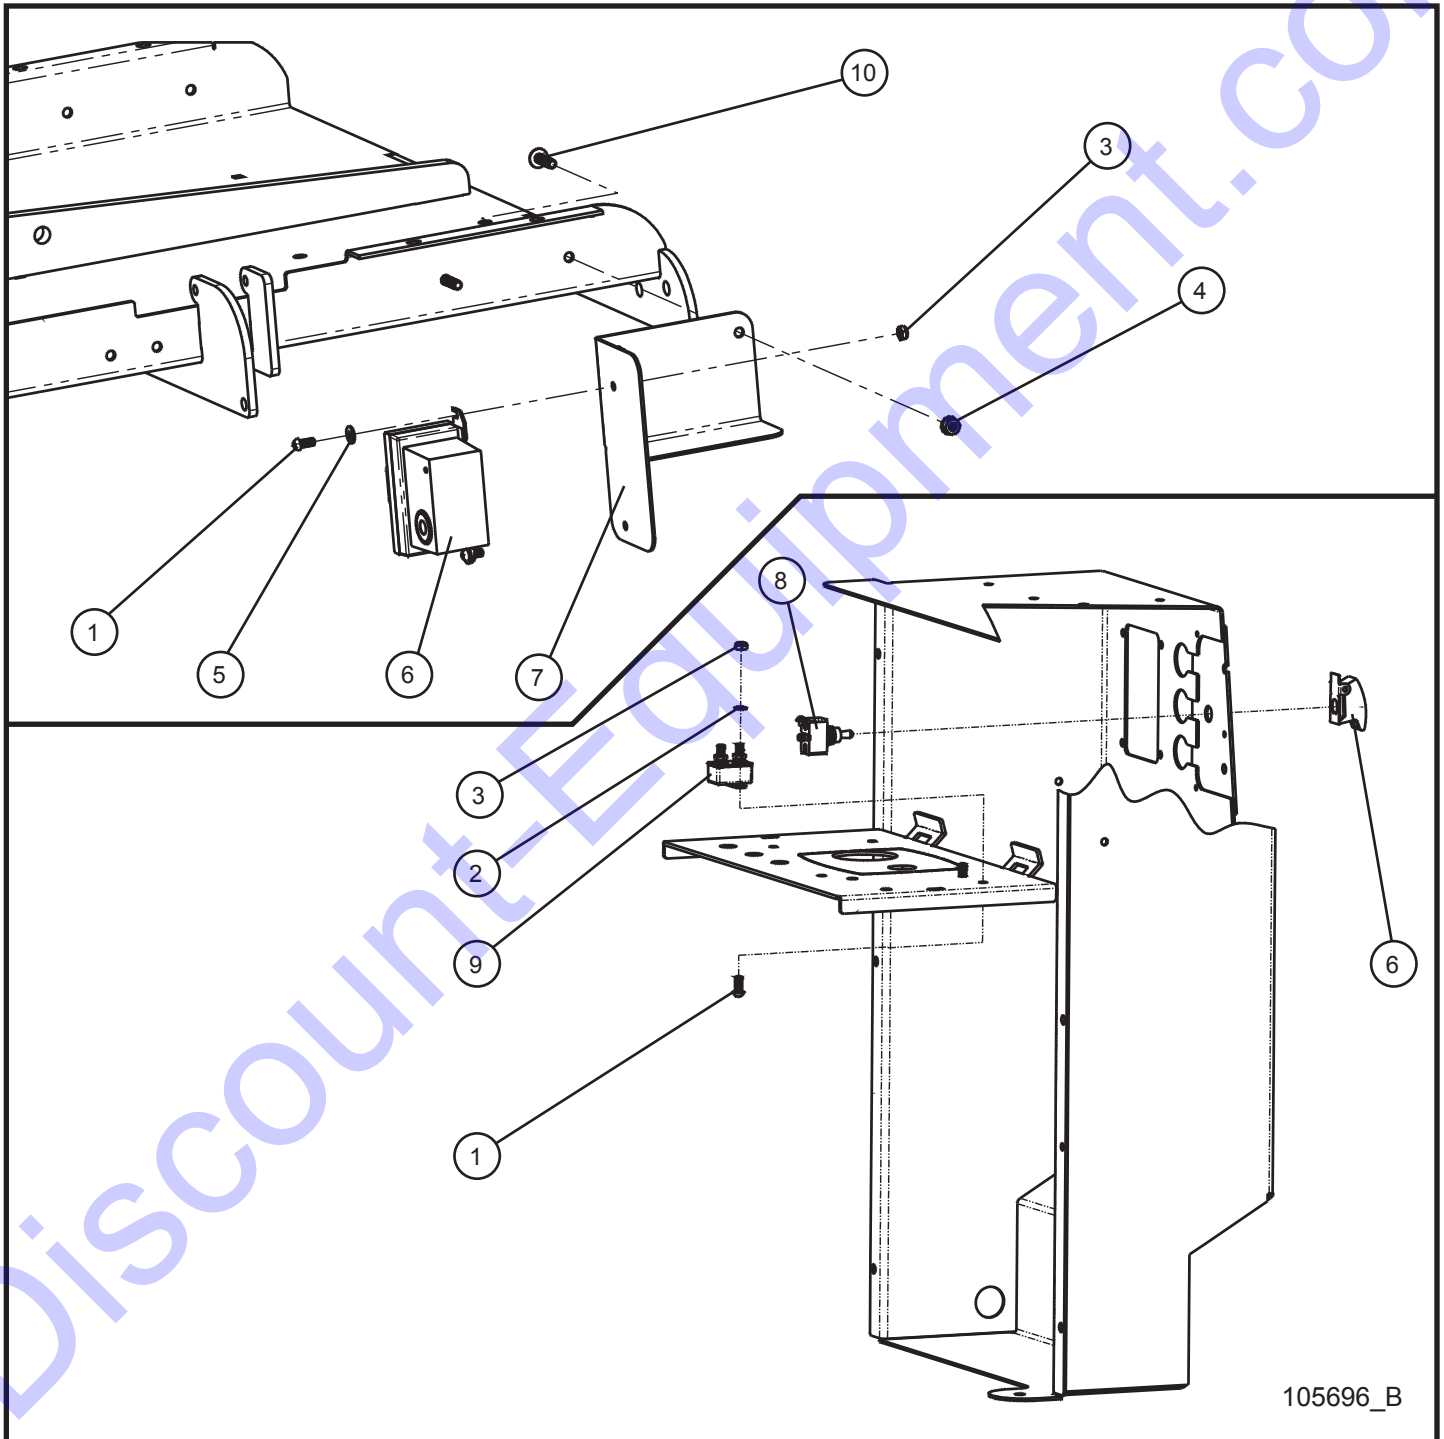

14.7 - Isuzu Shocker Group (2 of 2)

SN 0001XX12 and UP

Maxi-Lite II

14.7 - Isuzu Shocker Group (2 of 2)

SN 0001XX12 and UP

Item	Part No.	Part Description	Qty.
1	041021	#10-24 x 1/2 PH-ROUND HEAD MS PL	4
2	043015	#10 INTL TOOTHLOCK WASHER PL	2
3	044018	#10-24 NYLOCK HEX NUT PL	4
4	044021	1/4-20 KEPS HEX NUT PL	2
5	047070	#10 FLAT WASHER USS PL	2
6	105705	SHOCKER 2" VALVE KIT	1
7	105528P	BRACKET SHOCKER CONTROLLER MAXI II	1
8	340009	SWITCH 15A 125V	1
9	105636	20 AMP BREAKER	1
10	041080	1/4-20 x 1 PH-TRUSS HEAD MS SS	1