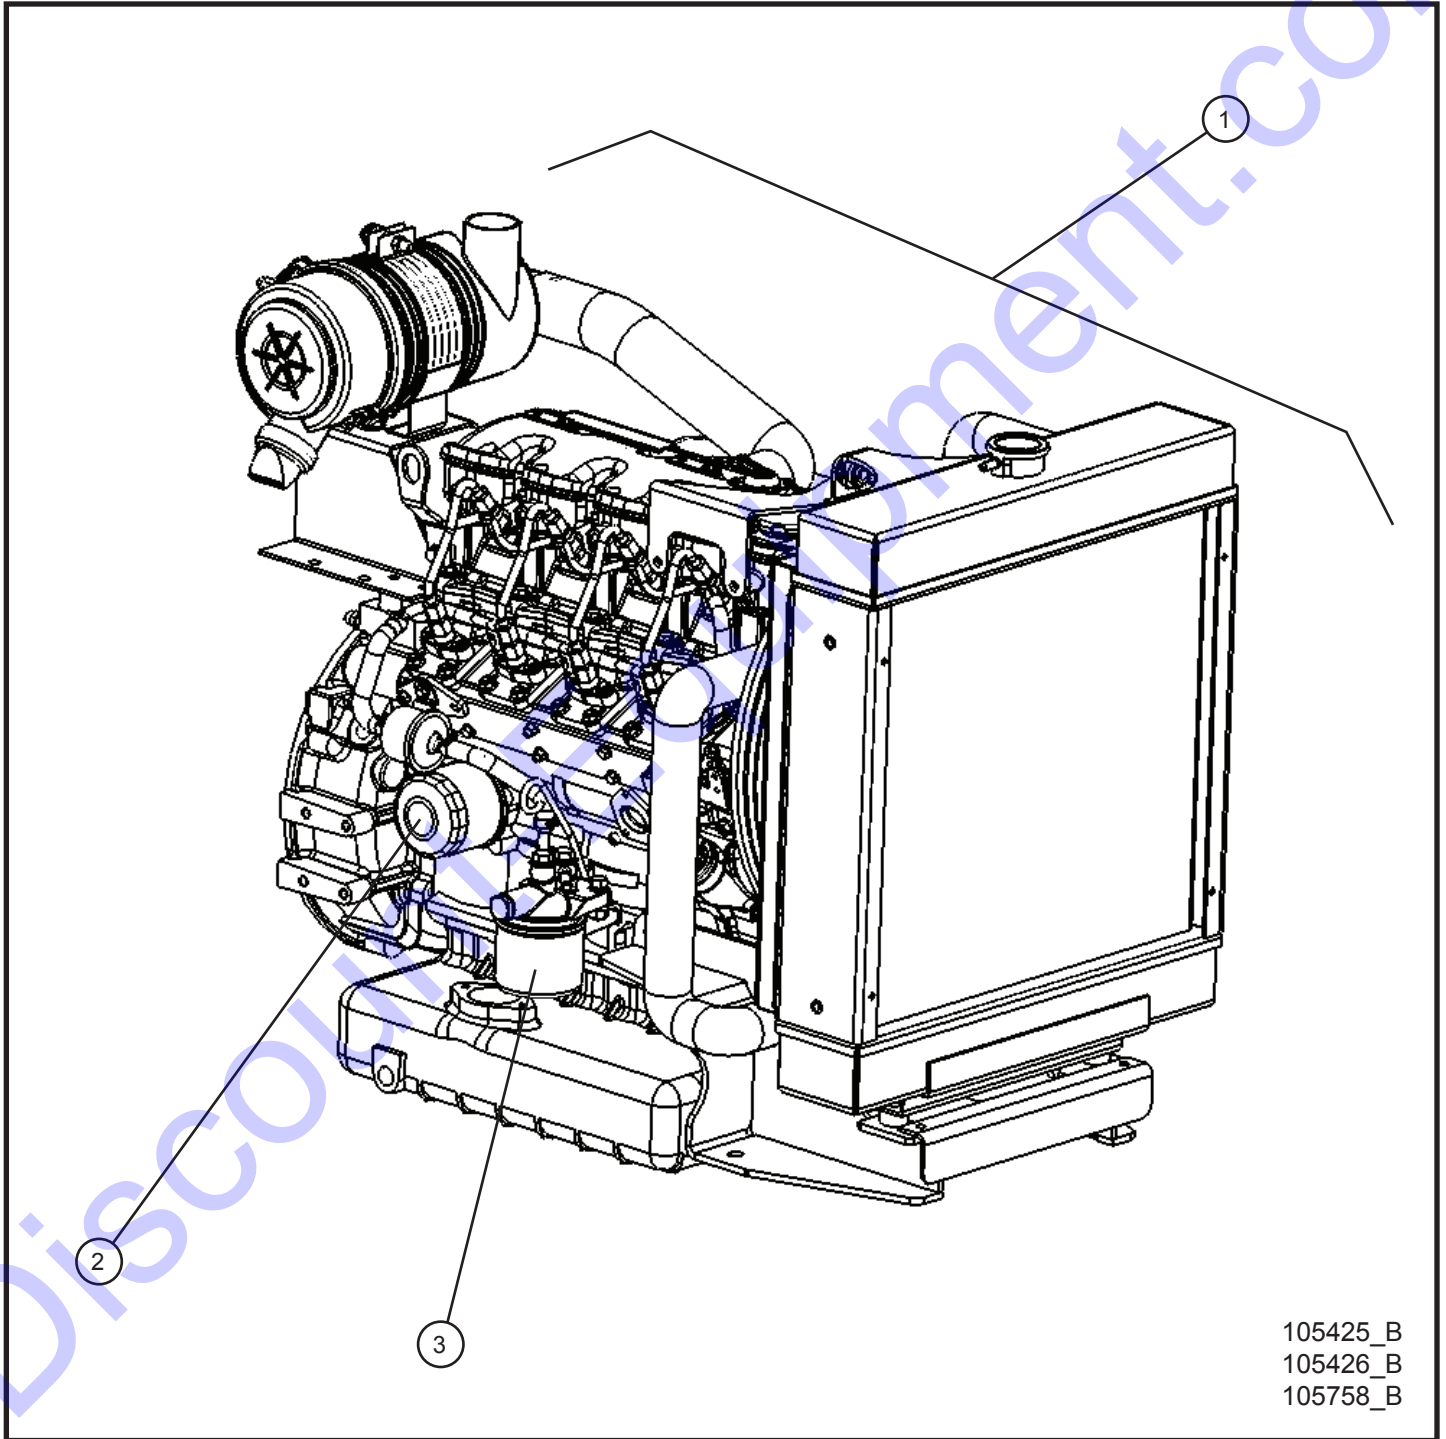

14.1 - Isuzu 4LE1 Engine and Filters

SN 0001XX12 and UP

105425_B
105426_B
105758_B

14.1 - Isuzu 4LE1 Engine and Filters

SN 0001XX12 and UP

Item	Part No.	Part Description	Qty.
1	105425	ISUZU 4LE1 DEEP PAN ENGINE	1
	105426	ISUZU 4LE1 REG PAN ENGINE	1
	105758	ISUZU 4LE1 DEEP PAN ELECTRONIC GOVENOR ENGINE	1
2	650221	OIL FILTER	1
3	650220	FUEL FILTER	1
4	15-000125	AIR FILTER (NOT SHOWN)	1