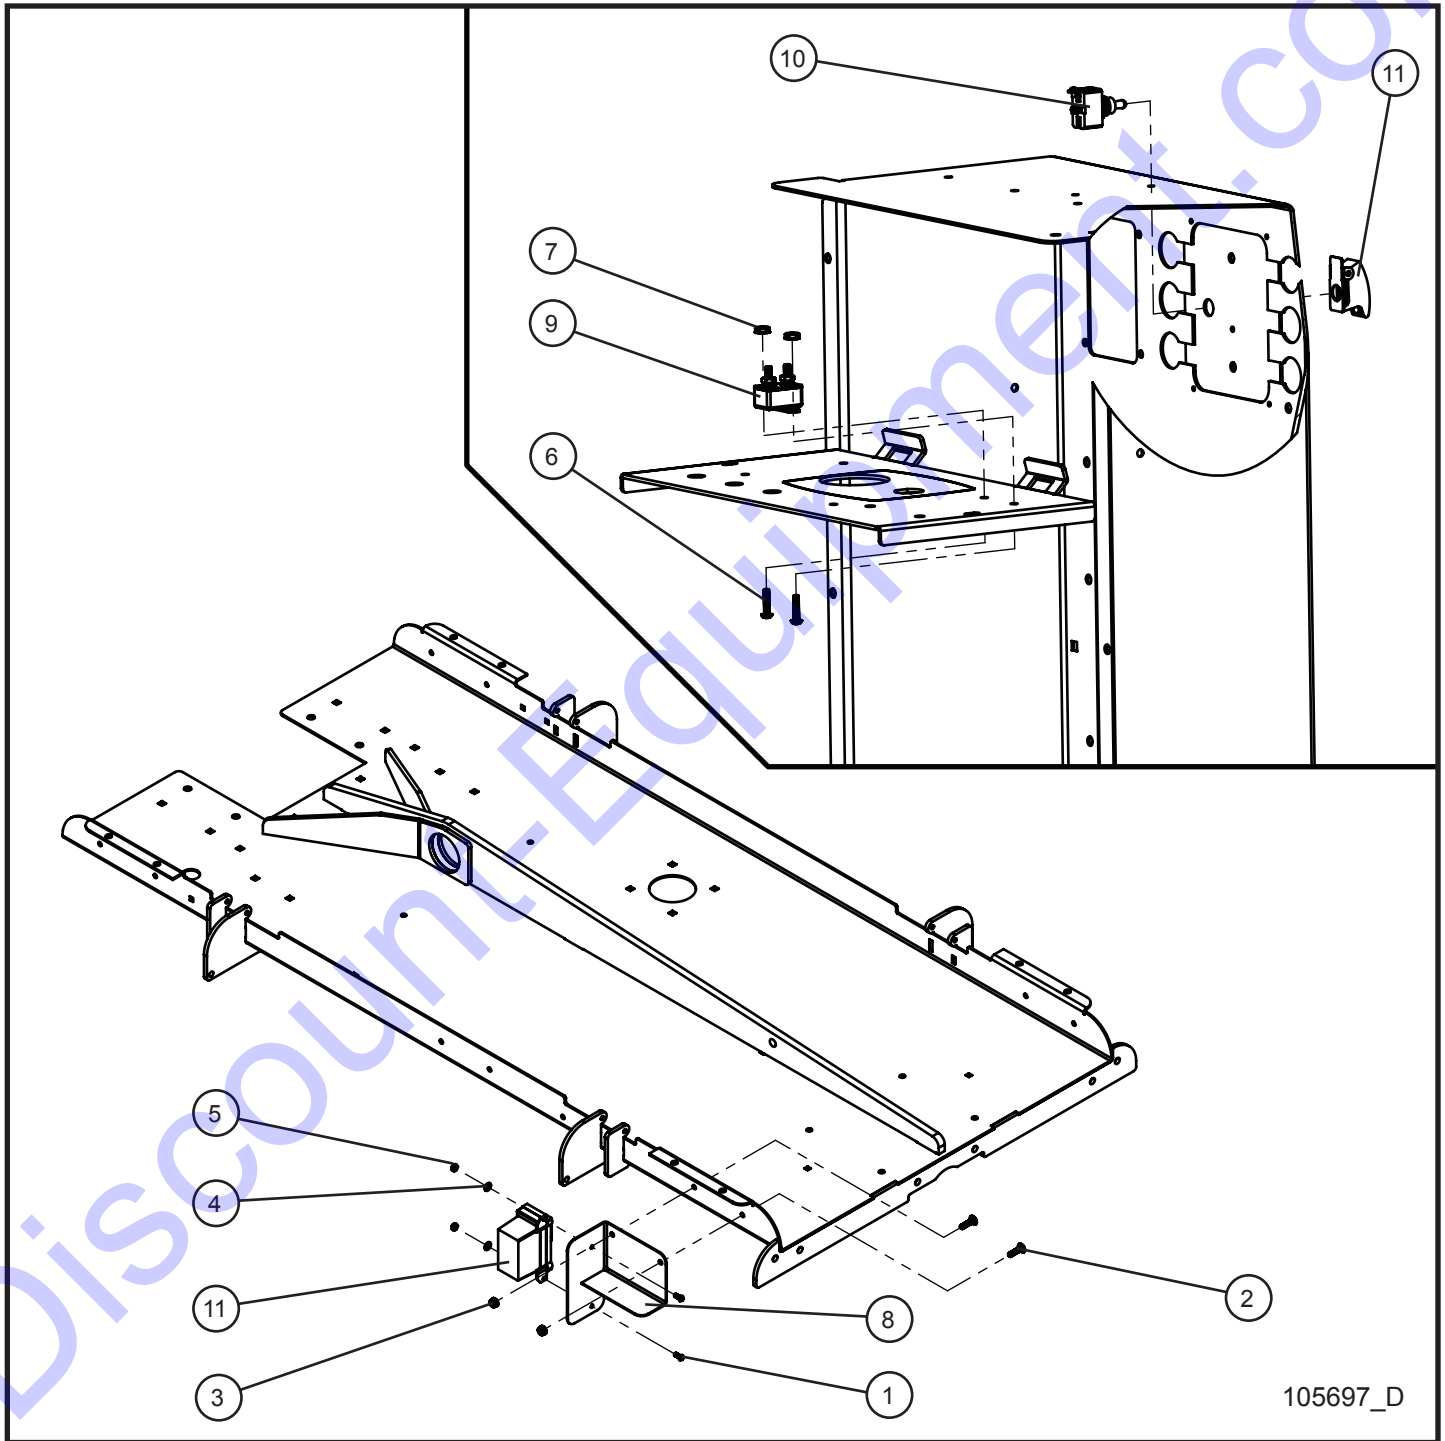

13.7 - Kubota Shocker Group (2 of 2)

SN 0001XX12 and UP

105697_D

Maxi-Lite II

13.7 - Kubota Shocker Group (2 of 2)

SN 0001XX12 and UP

Item	Part No.	Part Description	Qty.
1	041021	#10-24 x 1/2 PH-ROUND HEAD MS PL	2
2	041080	1/4-20 x 1 PH-TRUSS HEAD MS SS	2
3	044021	1/4-20 KEPS HEX NUT PL	2
4	047070	#10 FLAT WASHER USS PL	2
5	044018	#10-24 NYLOCK HEX NUT PL	2
6	041201	#8-32 x 3/4 SL-ROUND HEAD MS PL	2
7	044016	#10-24 KEPS HEX NUT PL	2
8	105528P	BRACKET SHOCKER CONTROLLER MAXI II	1
9	105636	20 AMP BREAKER	1
10	340009	SWITCH 15A 125V	1
11	105705	SHOCKER 2" VALVE KIT	1