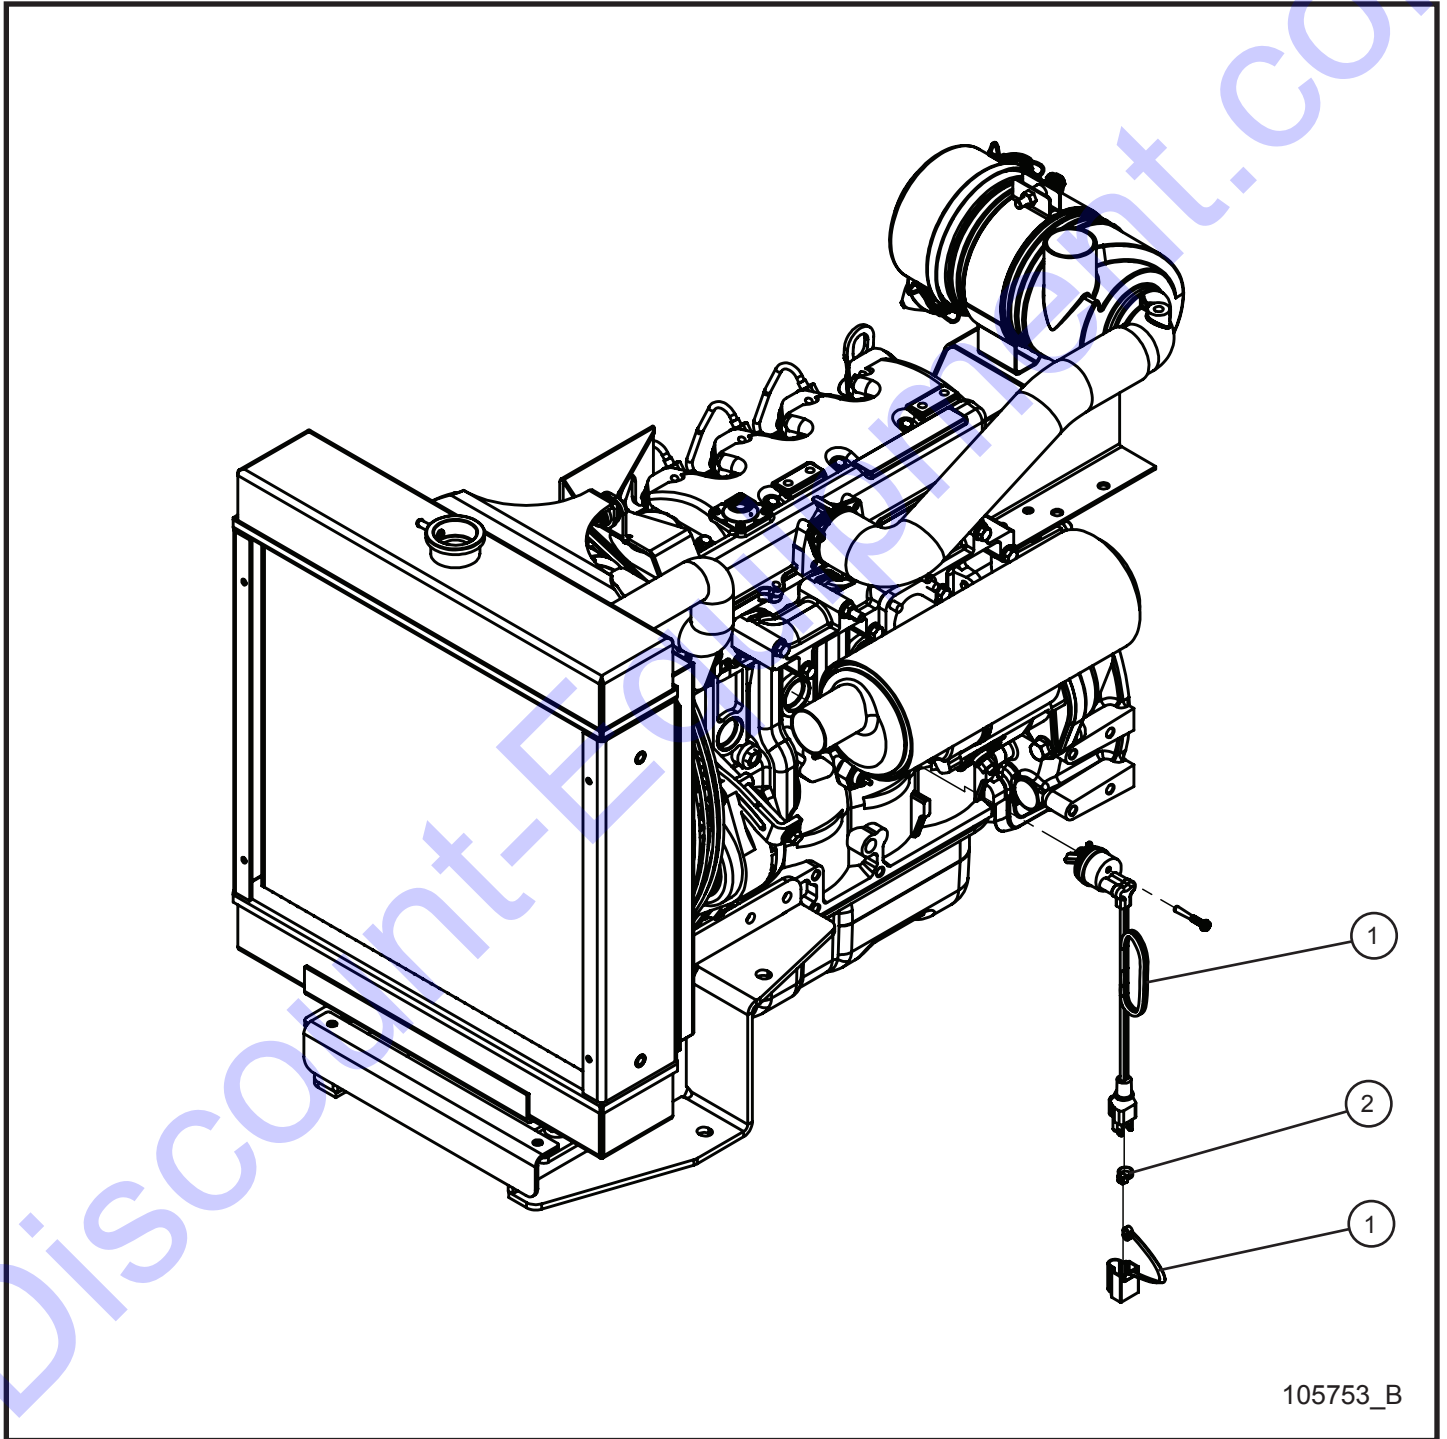

14.5 - Isuzu Block Heater

SN 0001XX12 and UP

105753_B

14.5 - Isuzu Block Heater

SN 0001XX12 and UP

Item	Part No.	Part Description	Qty.
1	352469	BLOCK HEATER ISUZU 4LE1	1
2	068090	CABLE TIE 8"	1