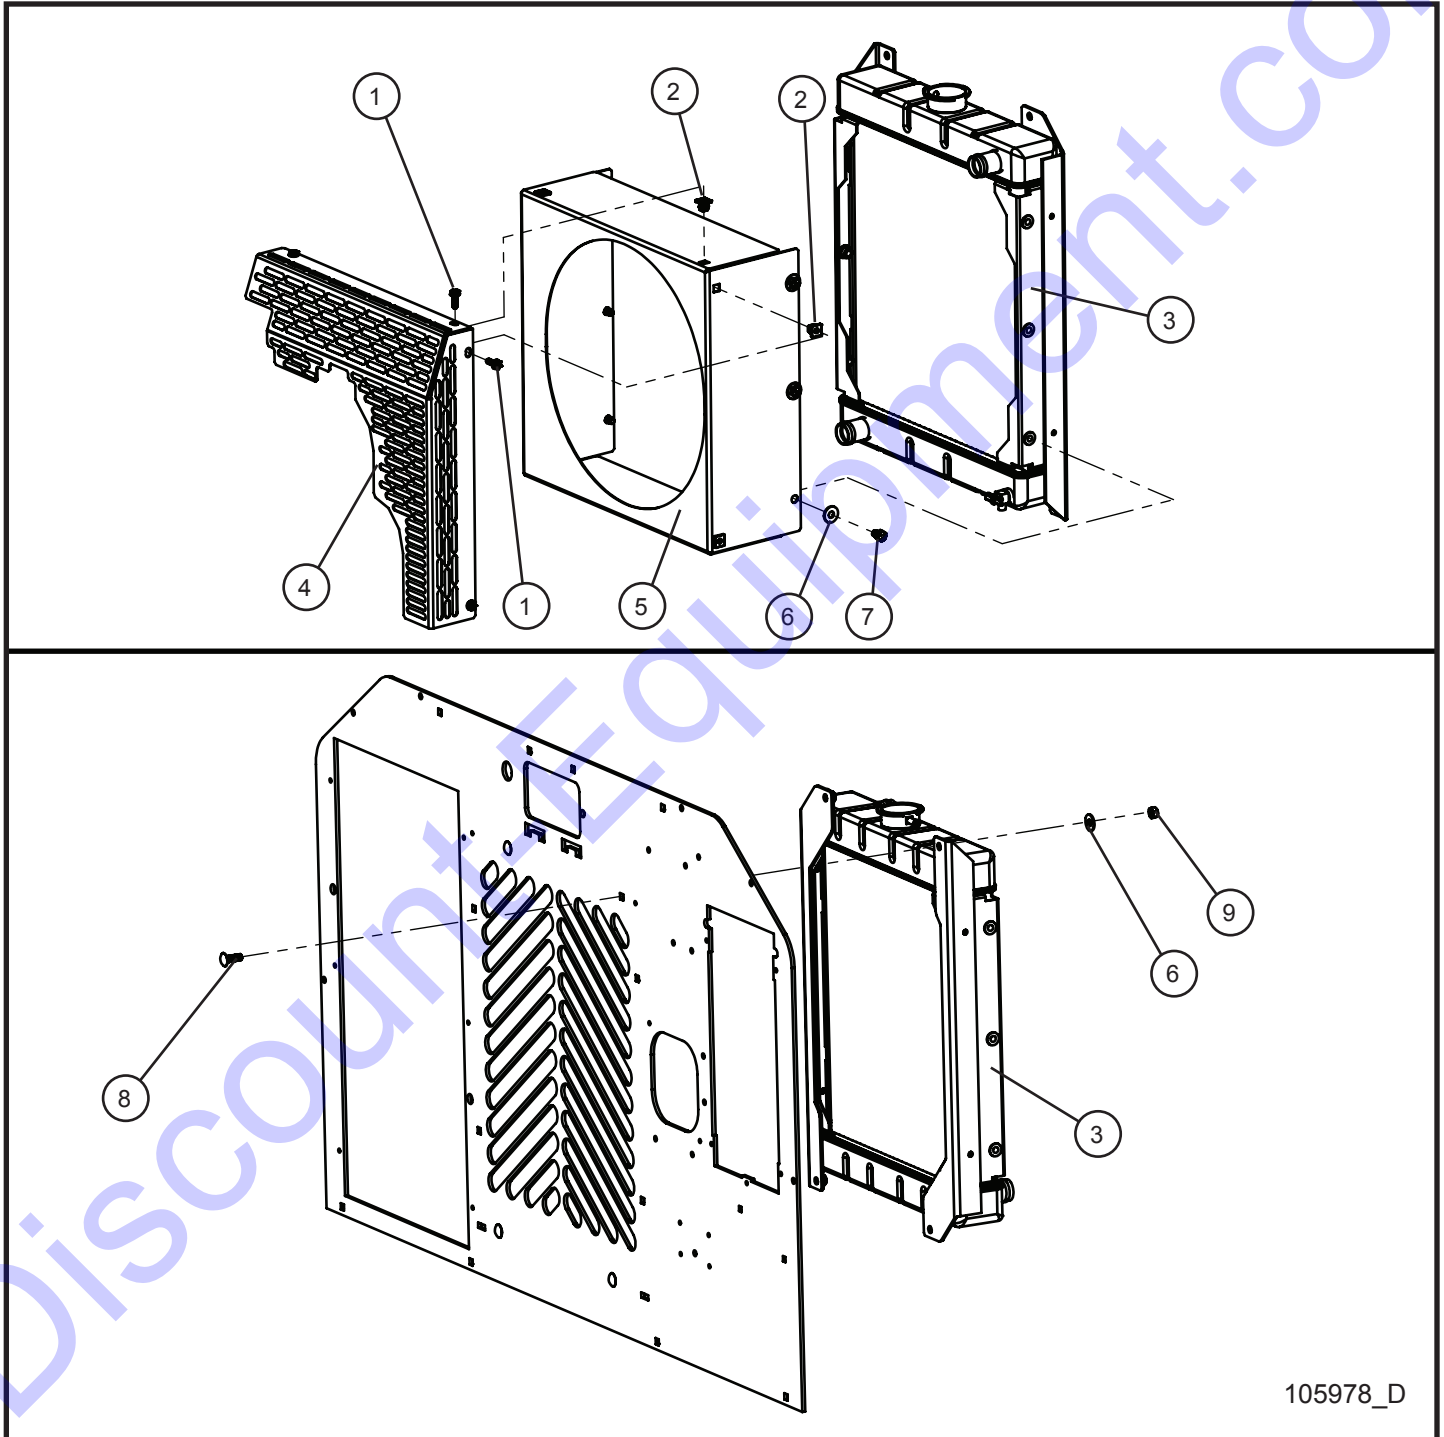

13.2 - Kubota Engine Assembly Group (3 of 3)

SN 0001XX12 and UP

105978_D

13.2 - Kubota Engine Assembly Group (3 of 3)

SN 0001XX12 and UP

Item	Part No.	Part Description	Qty.
1	041070	1/4-20 x 3/4 SL-HEX WASHER HEAD MS TP F	4
2	105408	GROMMET NUT DOUBLE SPLIT	4
3	105406	RADIATOR KIT JB/KUBOTA	1
4	105405P	HAND GUARD JB RADIATOR	1
5	105404P	FAN SHROUD JB RADIATOR	1
6	047010	5/16 FLAT WASHER PL	10
7	046046	5/16-18 x 1/2 HEX HEAD CS GR5 PL	6
8	053020	5/16-18 x 1 CARRIAGE BOLT PL	4
9	044033	5/16-18 NYLOCK HEX NUT PL	4