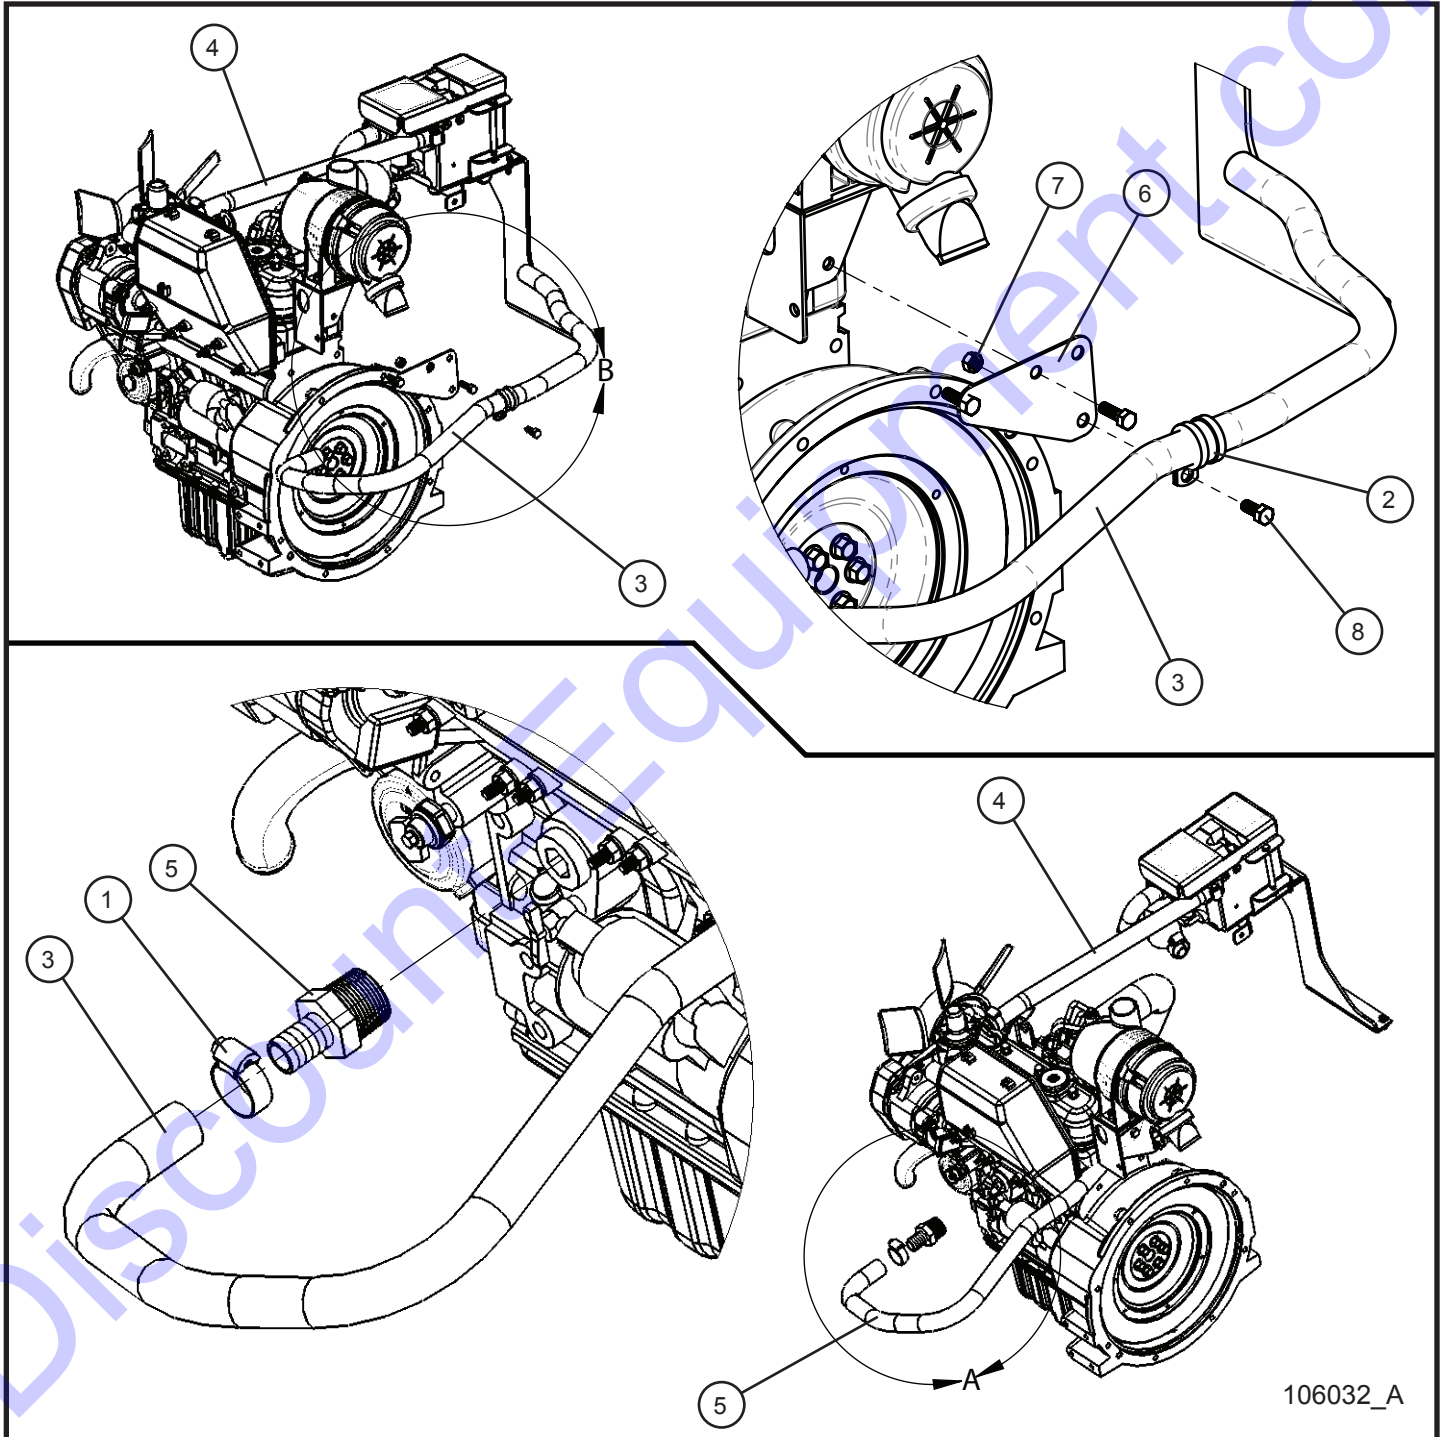

13.6 - Kubota Diesel Fired Block Heater Hoses (2 of 2)

SN 0001XX12 and UP

106032_A

Maxi-Lite II

13.6 - Kubota Diesel Fired Block Heater Hoses (2 of 2)

SN 0001XX12 and UP

Item	Part No.	Part Description	Qty.
1	045032	#12 HOSE CLAMP	4
2	022083	#16 CLAMP CUSH 3/8 HOLE	1
3	105016	3/4" HEATER HOSE x 45.0	1
4	105016	3/4" HEATER HOSE x 20.0	1
5	104682	FITTING HOSE BARB 1" NPT - 3/4" BARB	1
6	106031P	HOSE CLAMP PLATE BLOCK HEATER	1
7	044033	5/16-18 NYLOCK HEX NUT PL	1
8	046045	5/16-18 x 3/4 HEX HEAD CS GR5 PL	1