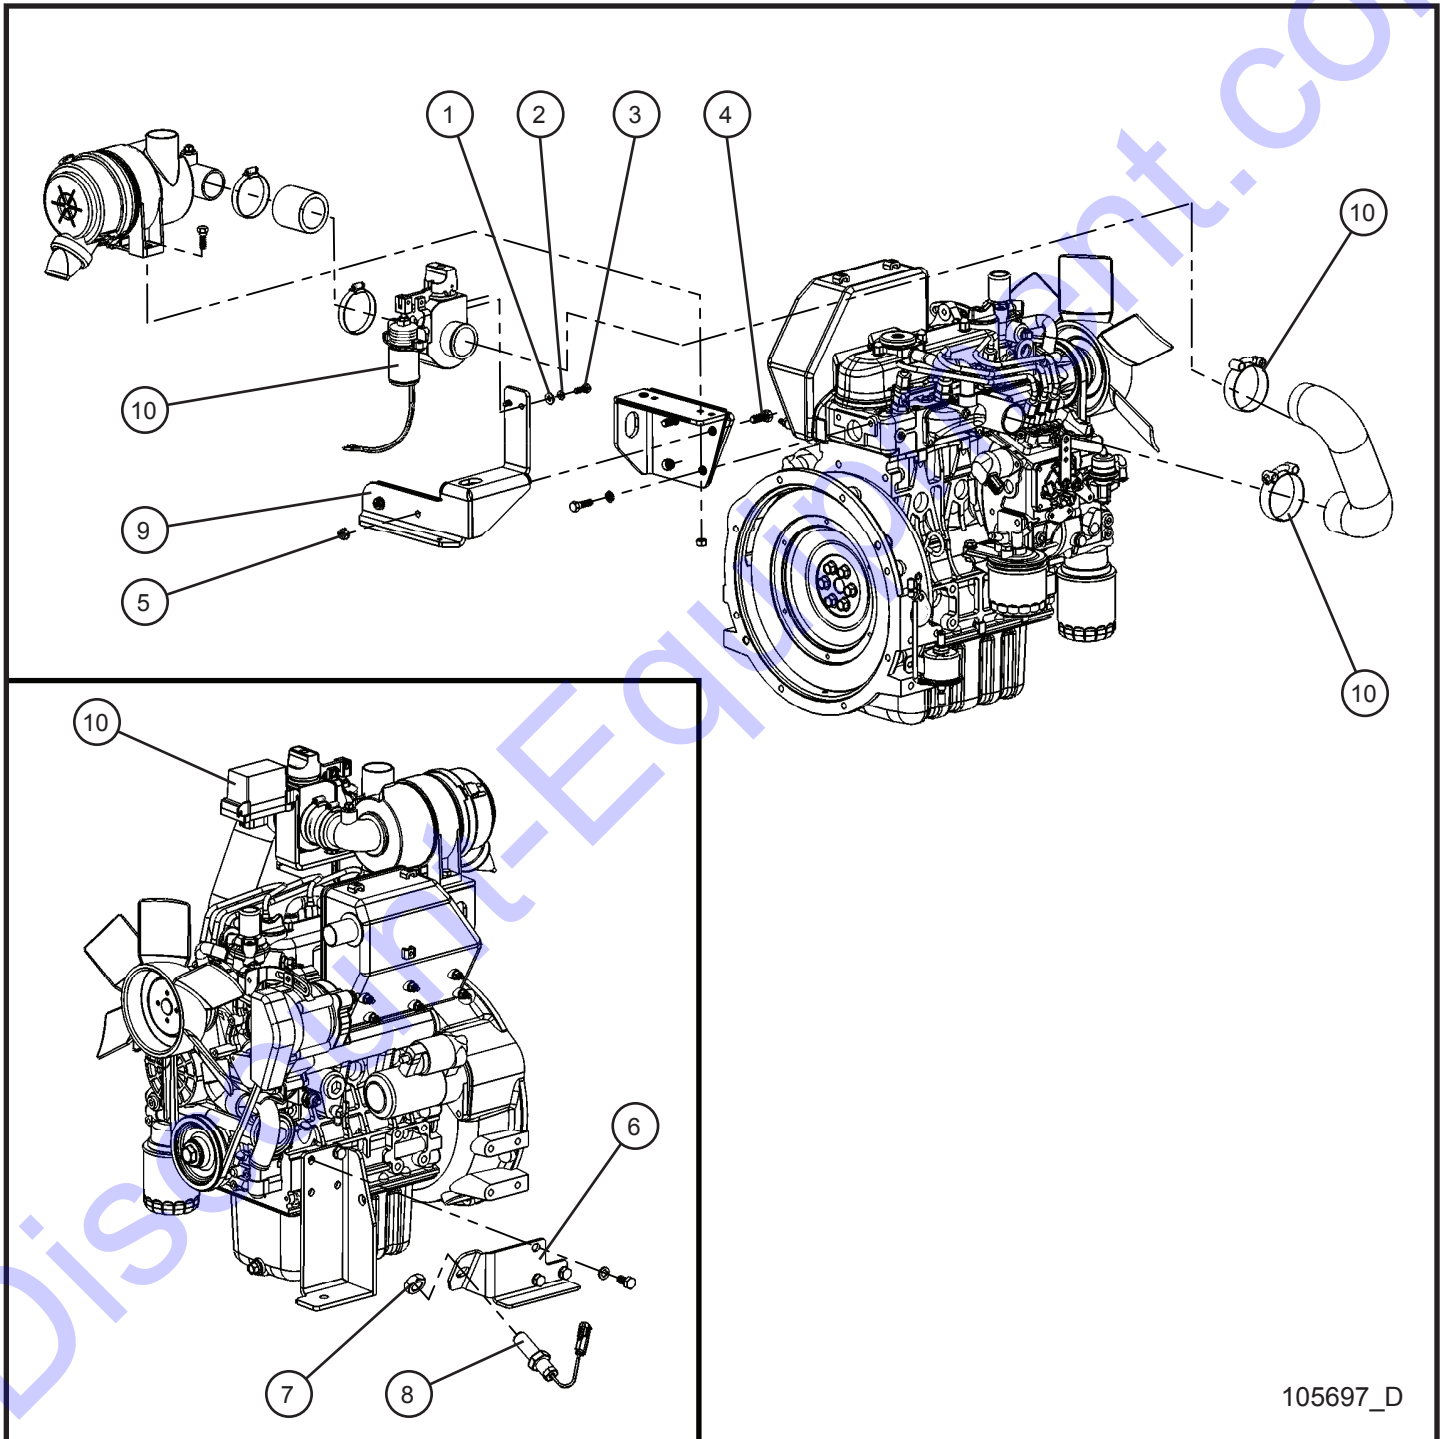

13.7 - Kubota Shocker Group (1 of 2)

SN 0001XX12 and UP

105697_D

13.7 - Kubota Shocker Group (1 of 2)

SN 0001XX12 and UP

Item	Part No.	Part Description	Qty.
1	047005	1/4 FLAT WASHER PL	2
2	043020	1/4 SPLITLOCK WASHER	2
3	102573	1/4-20 x 3/4 HEX HEAD CS GR5 ZINC	2
4	046110	3/8-16 x 1 HEX HEAD CS GR5 PL	2
5	044036	3/8-16 KEPS HEX NUT PL	2
6	106003P	MAG SENSOR KUBOTA BRACKET	1
7	044059	3/4-16 JAM NUT	1
8	105537	MAGNETIC SENSOR 3/4 x 16 WITH PLUG	1
9	105801P	MOUNT SHOCKER VALVE	1
10	105705	SHOCKER 2" VALVE KIT	1
NS	106156	SCHEMATIC SHOCKER VALVE HARNESS	1
NS	105802	HARNESS SHOCKER VALVE	1
NS	105702	SHOCKER SETUP INSTRUCTIONS	1