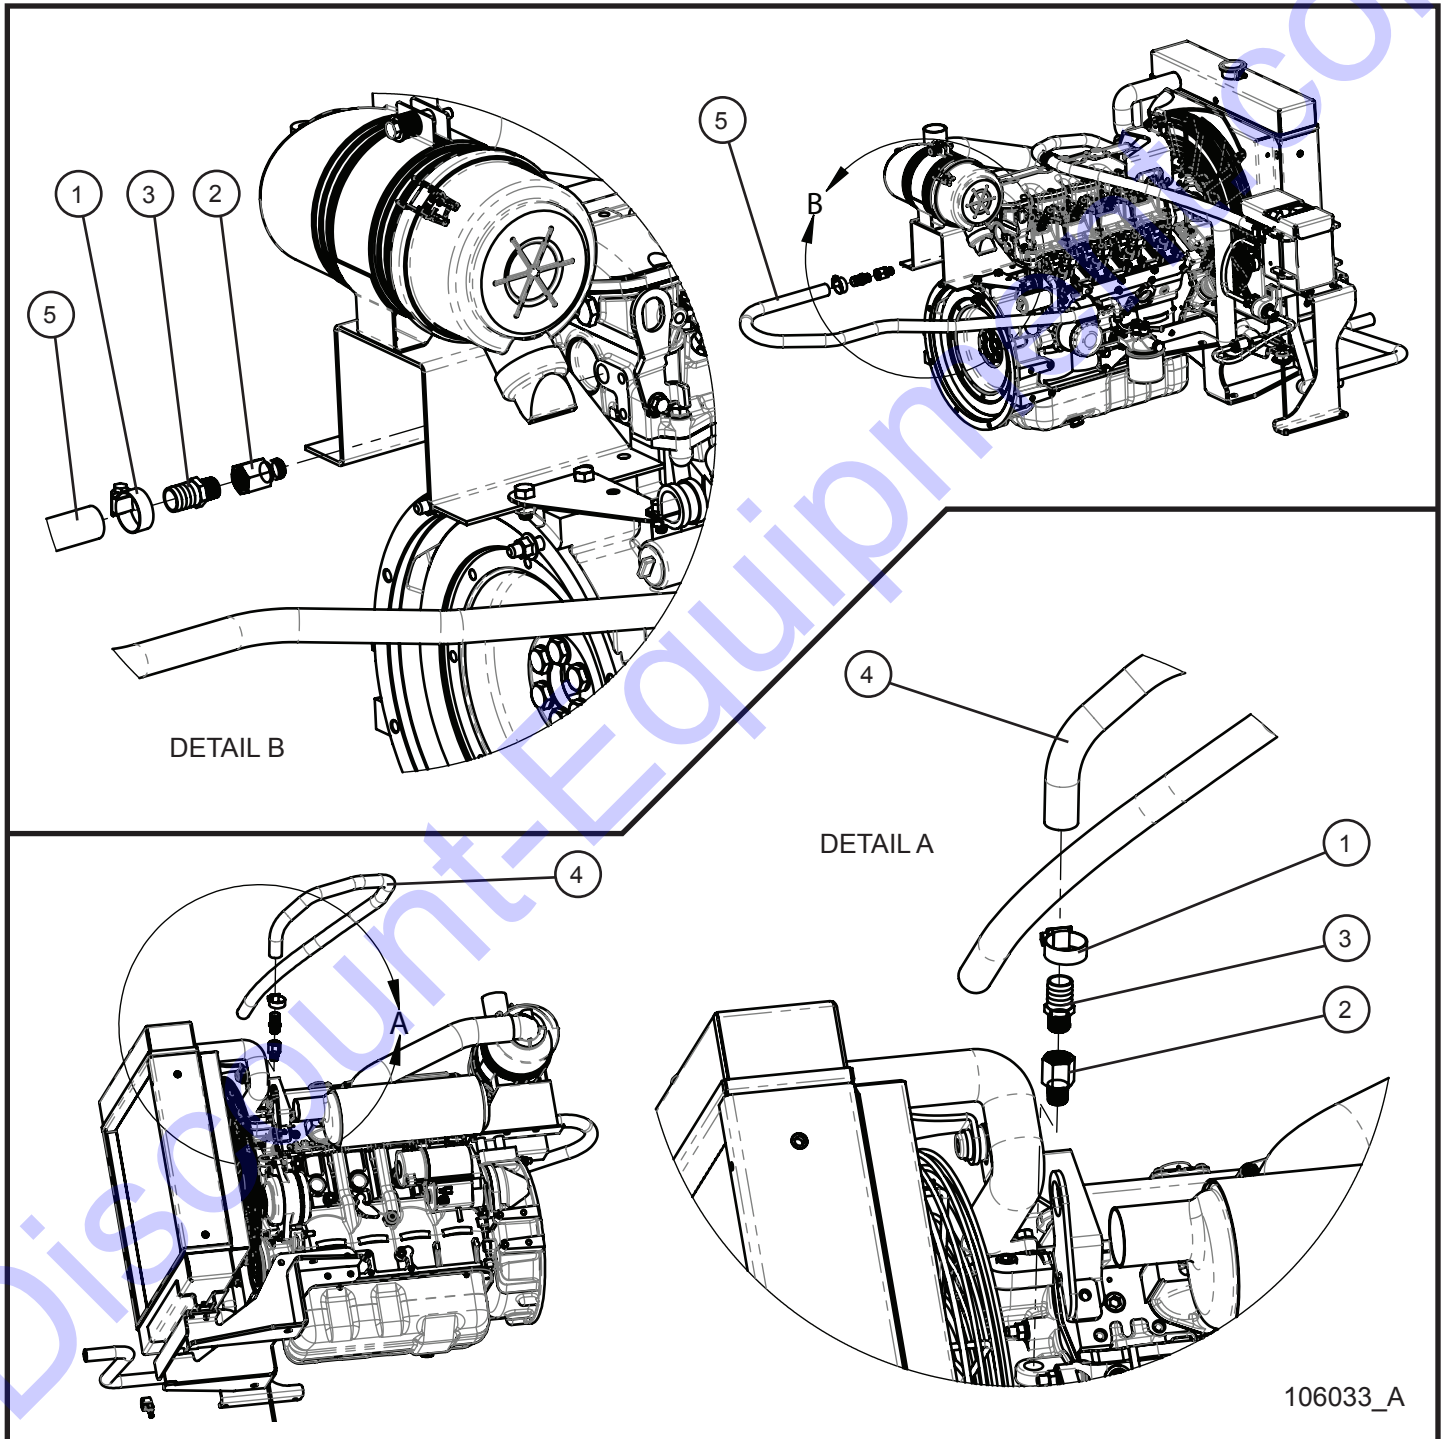

14.6 - Isuzu Diesel Fired Block Heater Hoses (2 of 2)

SN 0001XX12 and UP

14.6 - Isuzu Diesel Fired Block Heater Hoses (2 of 2)

SN 0001XX12 and UP

Item	Part No.	Part Description	Qty.
1	045032	#12 HOSE CLAMP	2
2	104798	FITTING ADAPTER 3/8" BPST TO 3/8" NPT	2
3	104683	FITTING HOSE BARB 3/8" NPT - 3/4" BARB	2
4	105016	3/4" HEATER HOSE x 40.0	1
5	105016	3/4" HEATER HOSE x 42.0	1