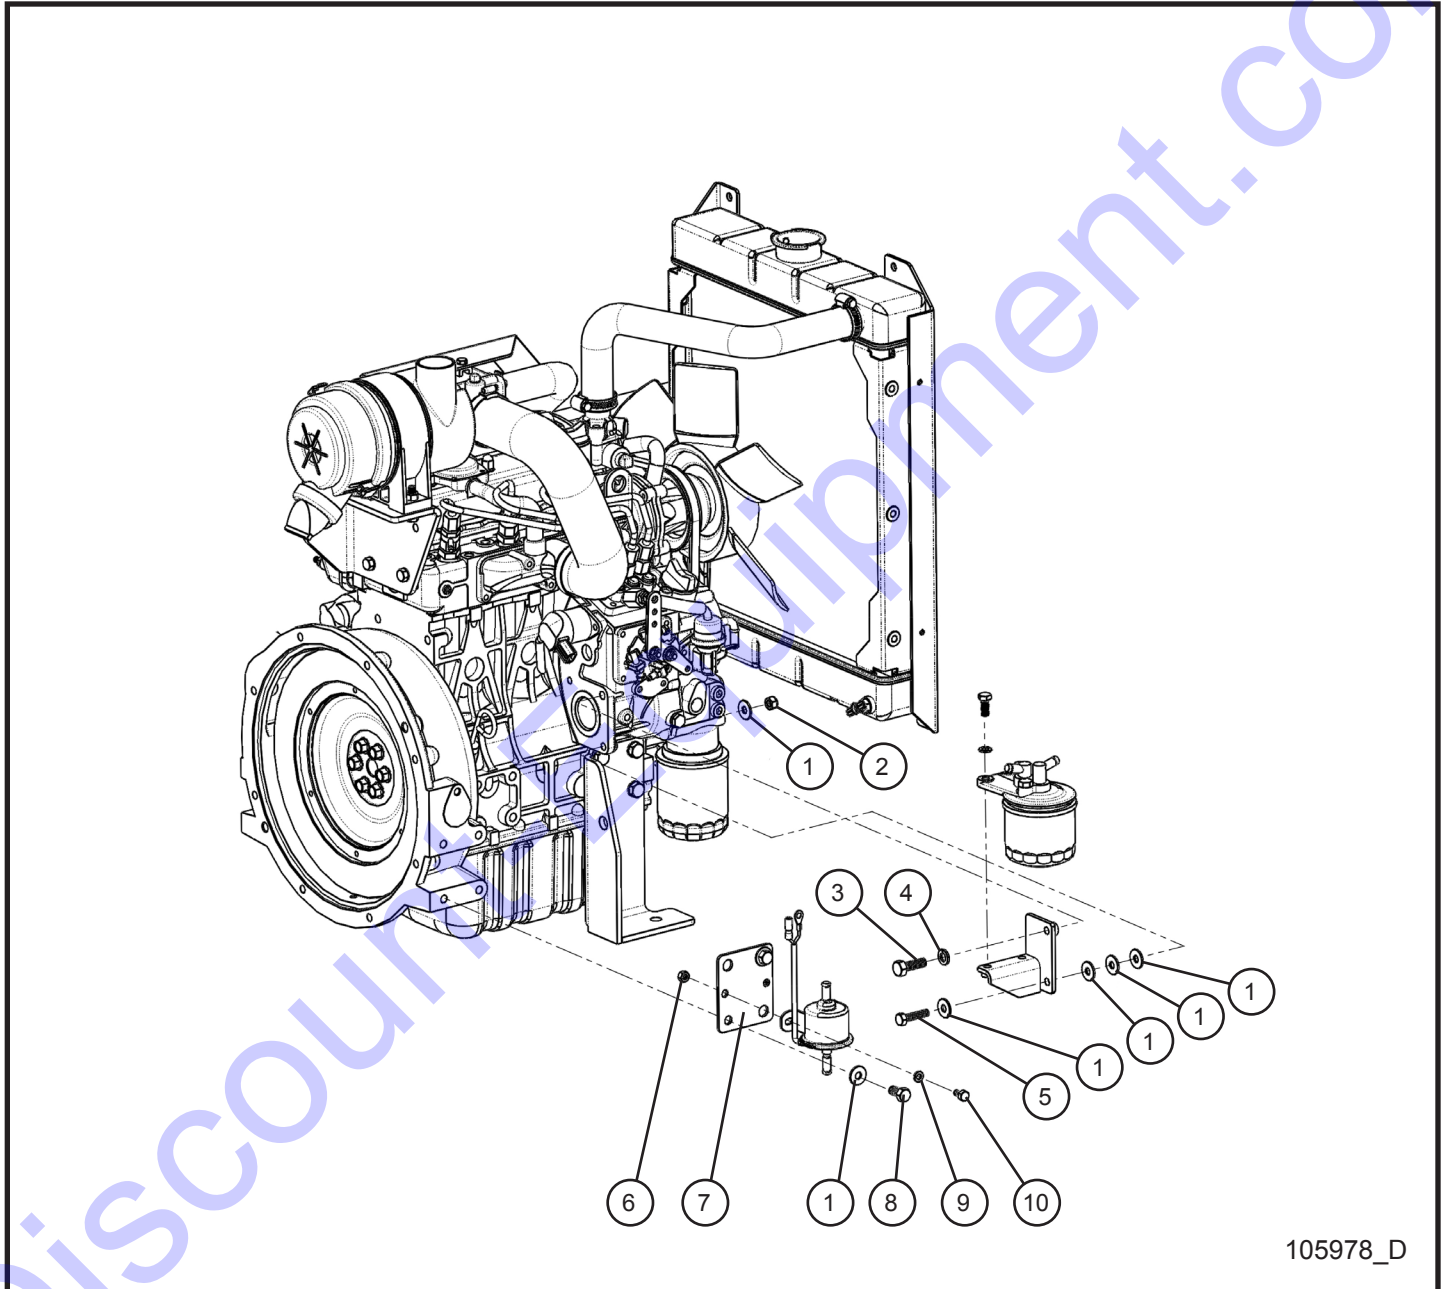

13.2 - Kubota Engine Assembly Group (1 of 3)

SN 0001XX12 and UP

105978_D

13.2 - Kubota Engine Assembly Group (1 of 3)

SN 0001XX12 and UP

Item	Part No.	Part Description	Qty.
1	105406	RADIATOR KIT JB/KUBOTA	1
2	045035	#20 HOSE CLAMP	4
3	713086	1 3/8 MUFFLER CLAMP	2
4	047005	1/4 FLAT WASHER	2
5	103579P	TAILPIPE MOUNT D1105 NL PRO II	1
6	042018	M6 x 1.0MM x 10MM HEX HEAD CS GR 8.8 PL	2
7	043050	1/4 INTL TOOTH LOCK WASHER	2
8	045038	#32 HOSE CLAMP	2
9	101734	AIR CLEANER HOSE KUBOTA D1005/D1105	1
10	650262	AIR CLEANER RADIAL SEAL	1
11	042081	M8 x 1.25MM NYLOCK HEX NUT PL METRIC	2
12	650263	MOUNTING BAND AIR CLEANER	1
13	109800	TAIL PIPE KUBOTA	1
14	042151	M10 SPLIT LOCK WASHER PL	8
15	042038	M10 x 20MM x 1.25MM HEX HEAD CS GR 8.8 PL	8
16	103470P	BRACKET ENGINE FOOT RIGHT WELDMENT KUBOTA	1
17	103469P	BRACKET ENGINE FOOT LEFT WELDMENT KUBOTA	1
18	105800P	MOUNT WELDED AIR FILTER KUBOTA	1
19	047010	5/16 FLAT WASHER PL	2
20	102127	8MM x 35MM x 1.25 HEX GR 8.8 PLATED	2
21	102131	M10 SPLIT LOCK WASHER PL	2
22	042031	M8 x 25MM x 1.25 HEX HEAD CS GR8.8 PL	2
NS	105193	HARNES KUBOTA	1
NS	105875	KUBOTA CHARGE CIRCUIT FUSE	1
NS	105893	KUBOTA ENGINE HARNES SCHEMATIC	1

13.2 - Kubota Engine Assembly Group (2 of 3)

SN 0001XX12 and UP

105978_D

13.2 - Kubota Engine Assembly Group (2 of 3)

SN 0001XX12 and UP

Item	Part No.	Part Description	Qty.
1	047010	5/16 FLAT WASHER PL	7
2	042081	M8 x 1.25MM NYLOCK HEX NUT PL METRIC	1
3	102130	10MM x 1.25MM x 25MM	1
4	042151	M10 SPLIT LOCK WASHER PL	1
5	102127	8MM x 35MM x 1.25 HEX GR 8.8 PLATED	1
6	044020	1/4-20 x HEX NUT PL	2
7	105402P	FUEL PUMP MOUNT KUBOTA D1005/D1105	1
8	046105	3/8-16 x 3/4 HEX HEAD CS GR8 PL	2
9	043020	1/4 SPLITLOCK WASHER	2
10	046005	1/4-20 x 1/2 HEX HEAD CS GR5 PL	2