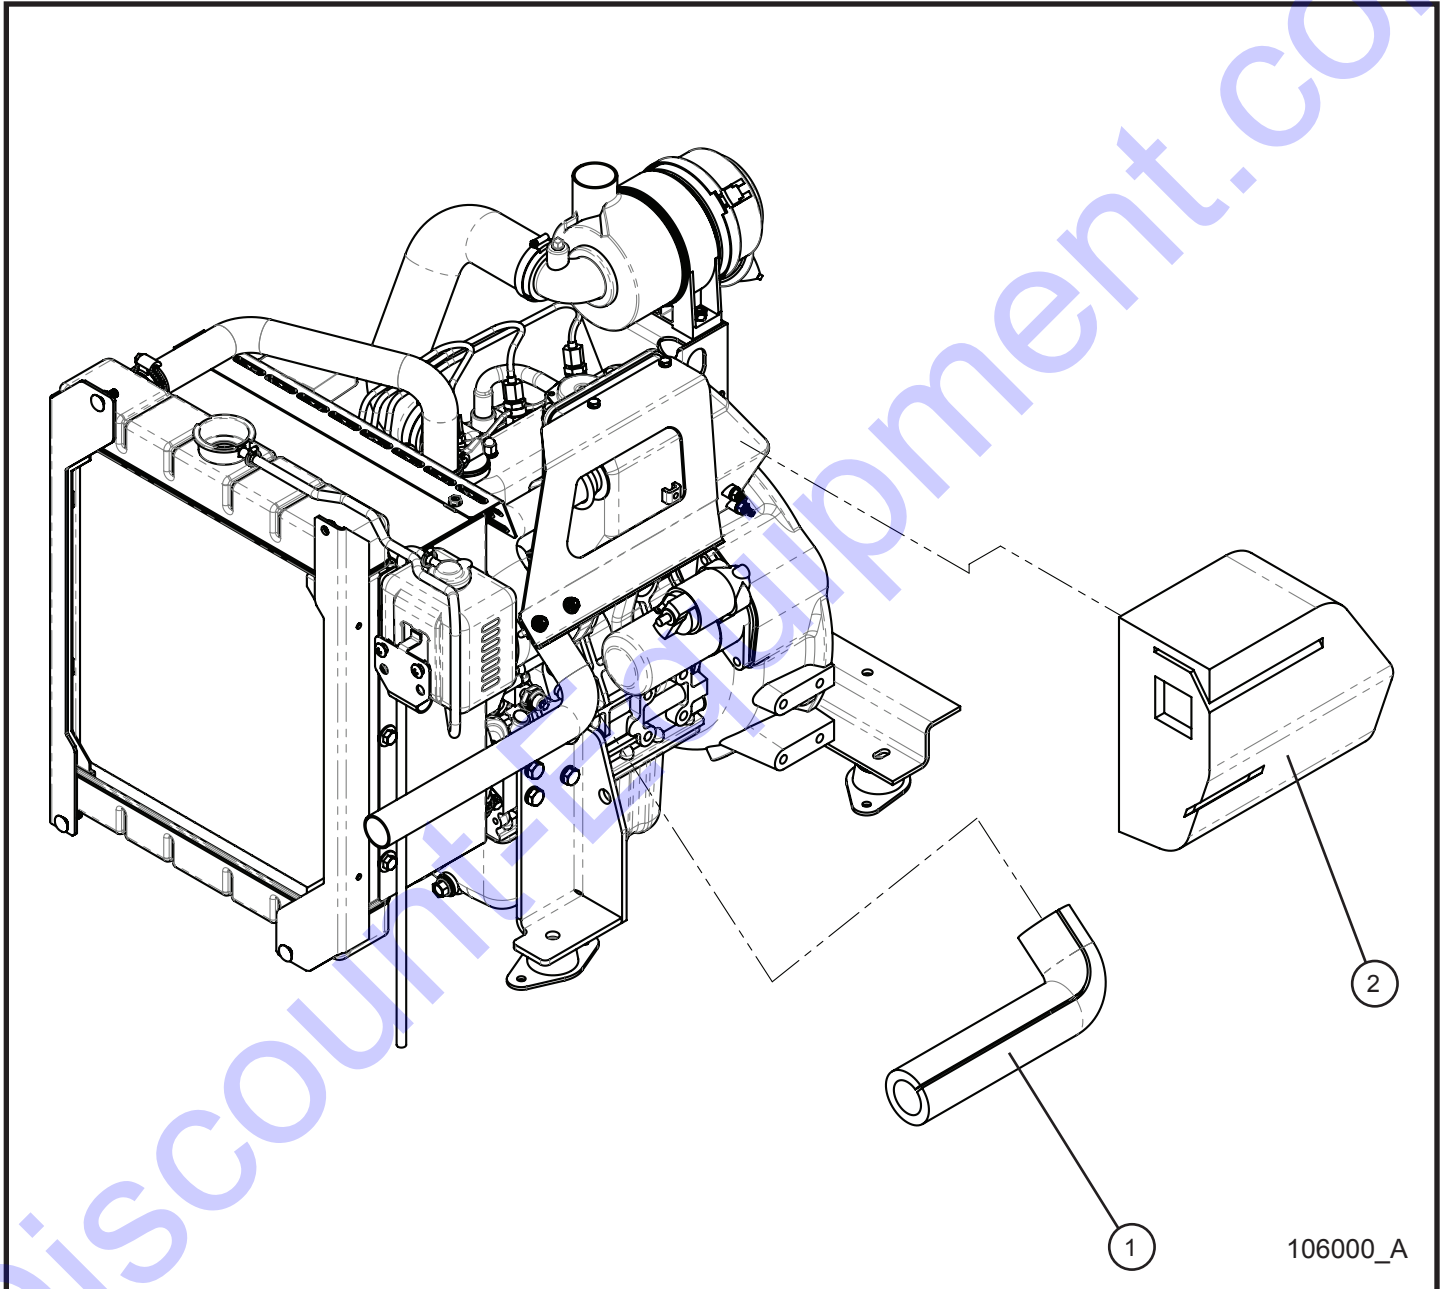

13.8 - Kubota Exhaust Blanket

SN 0001XX12 and UP

13.8 - Kubota Exhaust Blanket

SN 0001XX12 and UP

Item	Part No.	Part Description	Qty.
1	105994	BLANKET INSULATING TAIL PIPE	1
2	103460	BLANKET INSULATING BOX MUFFLER	1