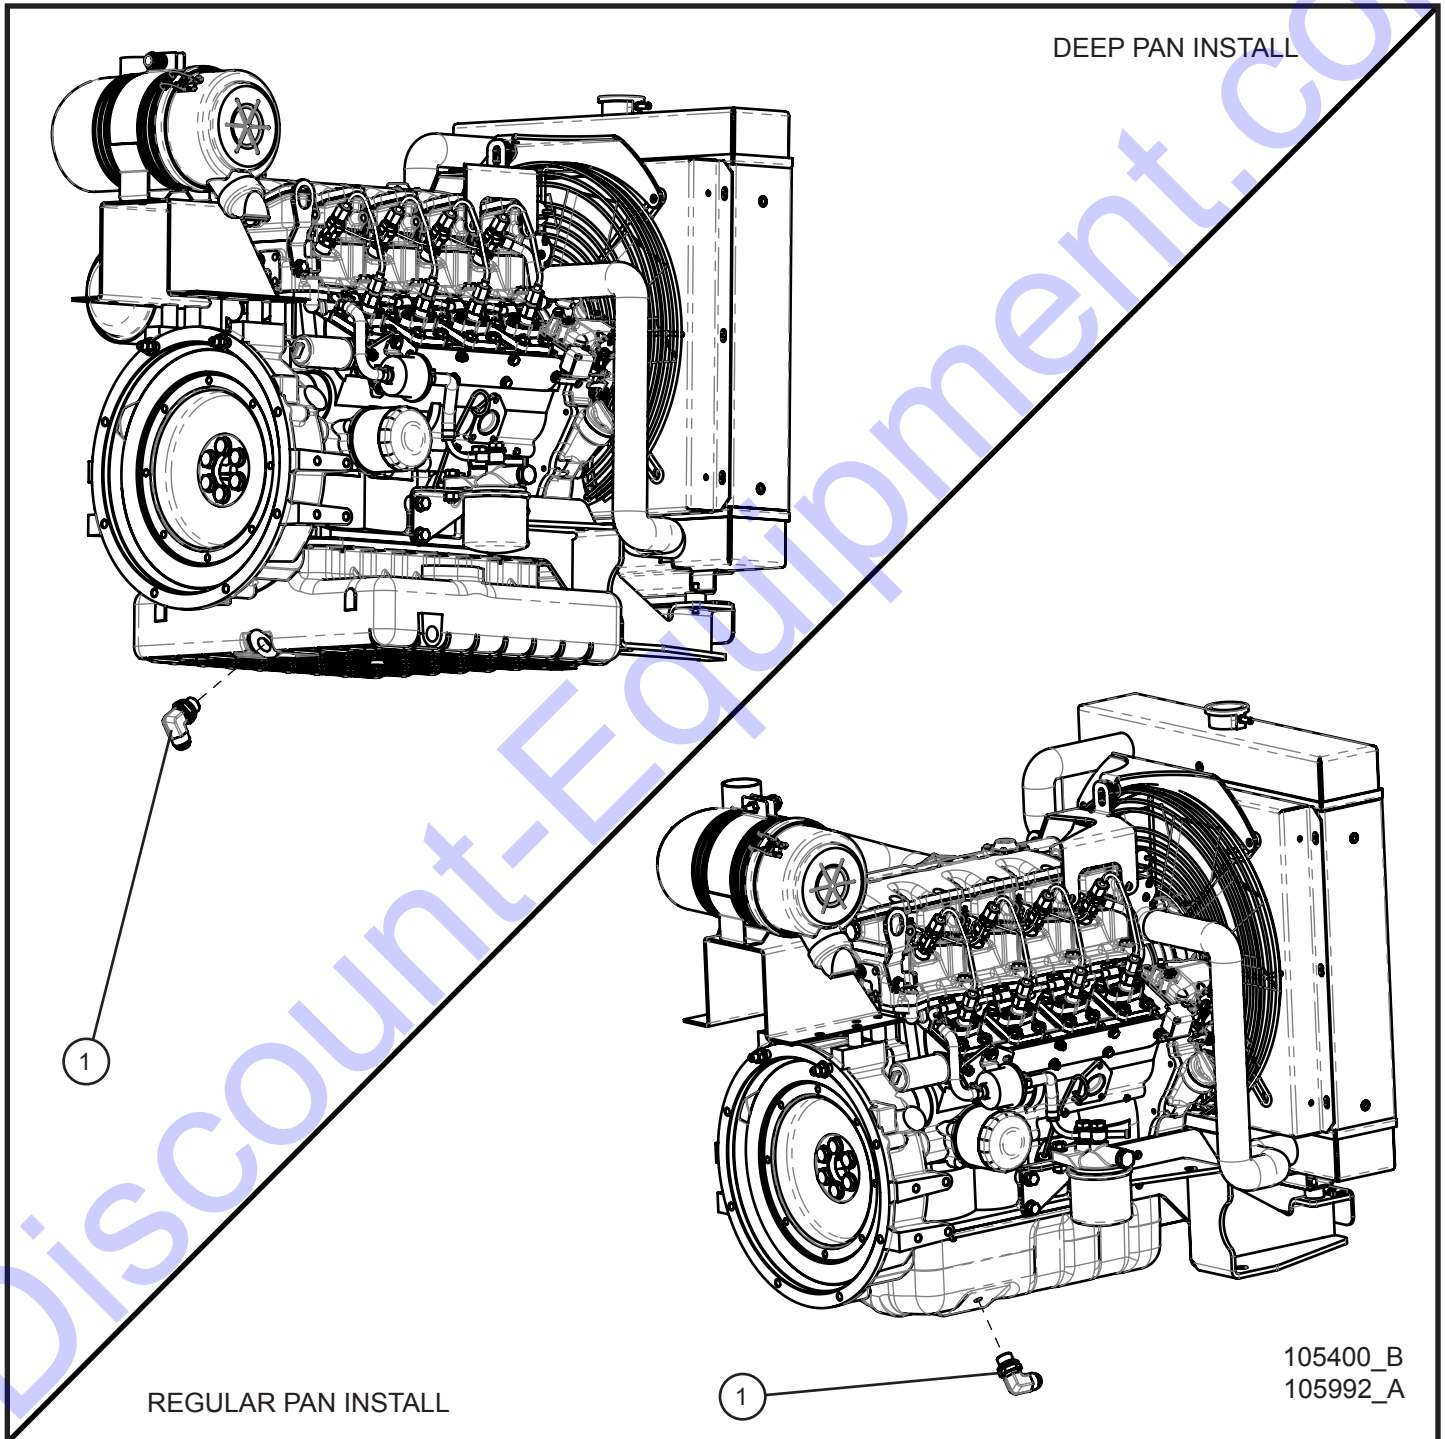

14.2 - Isuzu 4LE1 Engine Assembly Group

SN 0001XX12 and UP

Item	Part No.	Part Description	Qty.
1	104388	TAILPIPE ISUZU 4LE1	1
2	930234	2" MUFFLER CLAMP	1
3	104795	SERVICE INDICATOR KIT AIR FILTER 25" H20/6.2 kPa	1
4	104071	SAFETY FILTER AIR SYSTEM	1
5	340032	CAP AIR CLEANER 2" ID	1
6	047016	3/8 FLAT WASHER SAE ZINC	1
7	042037	M10 x 20MM x 1.5MM HEX HEAD CS PL	1
8	106618P	MOUNT FUEL FILTER	1
9	046115	3/8-16 x 1 1/4 HEX HEAD CS GR5 PL	2
10	044036	3/8-16 KEPS HEX NUT PL	2
11	105890	SCHEMATIC ISUZU 4LE1 ENGINE	1
12	105196	HARNESS ENGINE ISUZU 4LE1	1
13	105873	ISUZU CHARGE CIRCUIT FUSE	1
14	15-000125	AIR FILTER	1
15	081018	FUEL LINE 5/16 x 9.00	1

14.3 - Isuzu Oil Drain Fitting

SN 0001XX12 and UP

DEEP PAN INSTALL

REGULAR PAN INSTALL

105400_B
105992_A