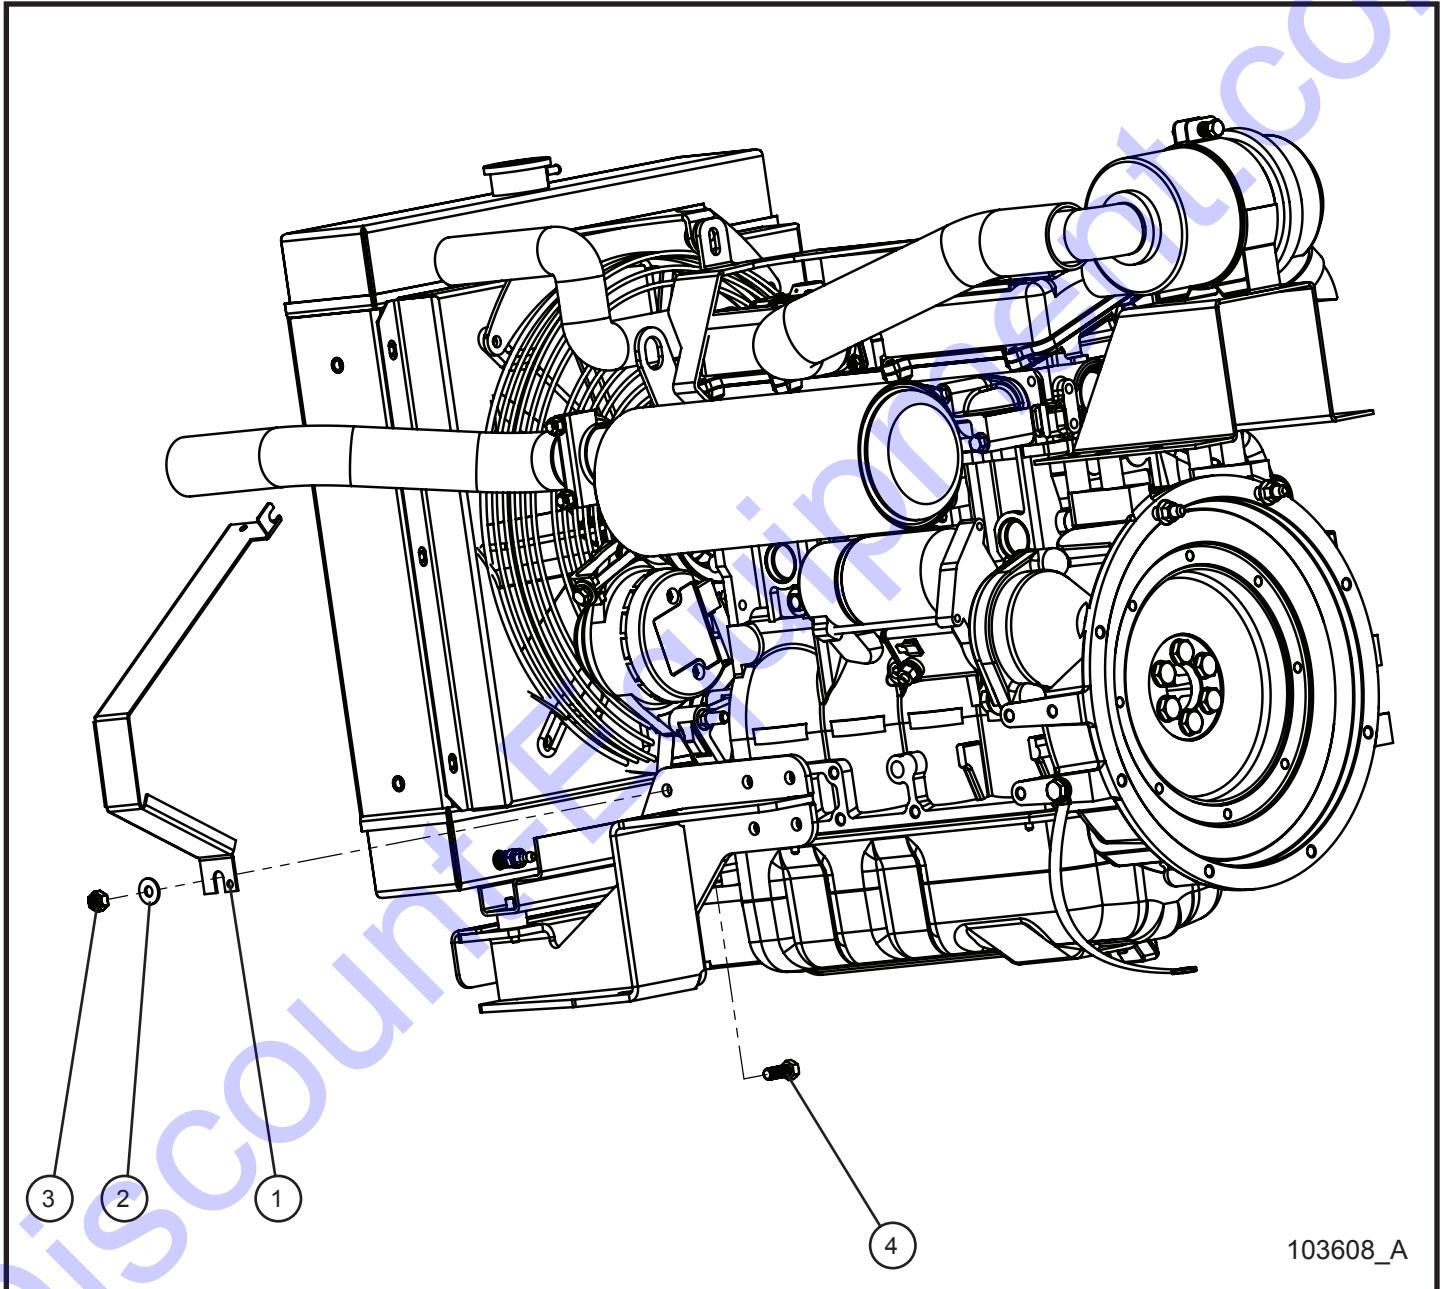

14.8 - Isuzu Exhaust Blanket

SN 0001XX12 and UP

Item	Part No.	Part Description	Qty.
1	104649	BLANKET TAILPIPE ISUZU 4LE1	1
2	101365	BLANKET MUFFLER ISUZU 4LE1	1

14.9 - Isuzu Belt Guard

SN 0001XX12 and UP

103608_A