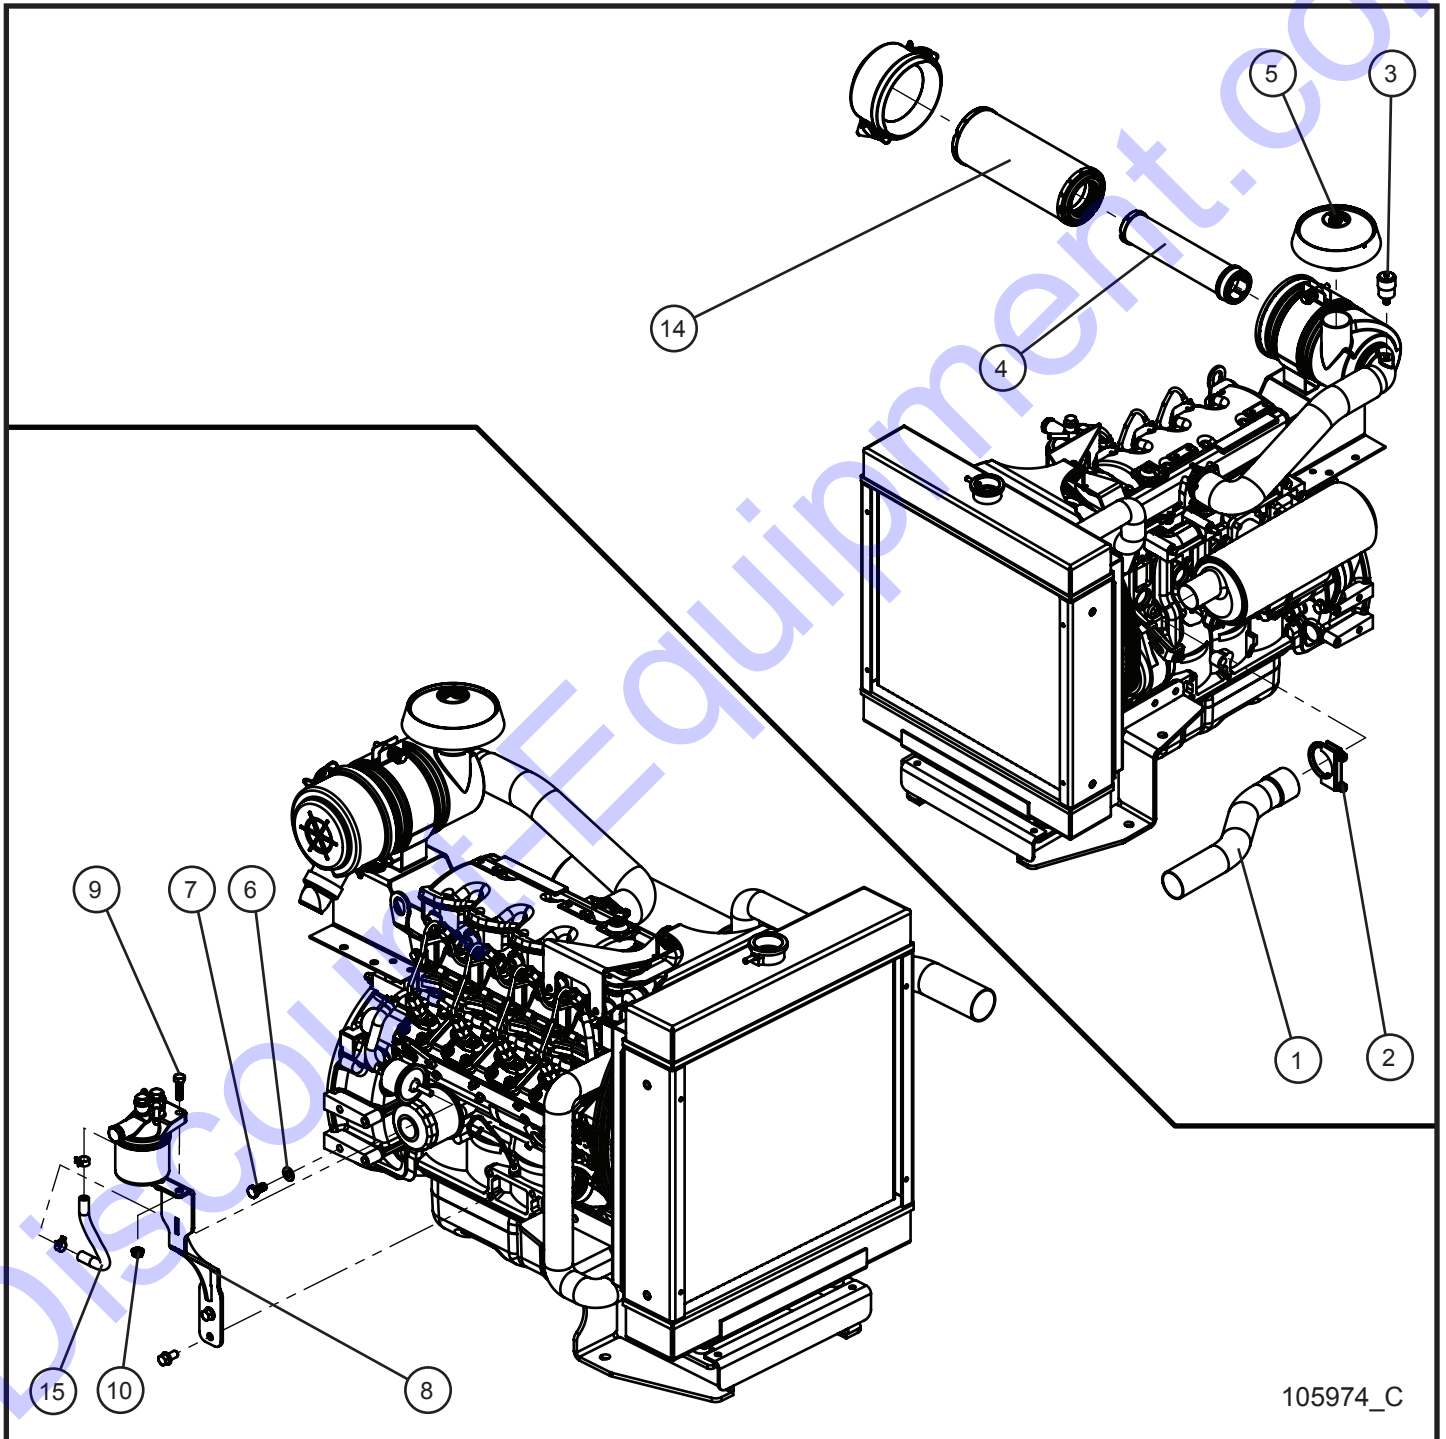

14.2 - Isuzu 4LE1 Engine Assembly Group

SN 0001XX12 and UP

105974_C

14.2 - Isuzu 4LE1 Engine Assembly Group

SN 0001XX12 and UP

Item	Part No.	Part Description	Qty.
1	104388	TAILPIPE ISUZU 4LE1	1
2	930234	2" MUFFLER CLAMP	1
3	104795	SERVICE INDICATOR KIT AIR FILTER 25" H20/6.2 kPa	1
4	104071	SAFETY FILTER AIR SYSTEM	1
5	340032	CAP AIR CLEANER 2" ID	1
6	047016	3/8 FLAT WASHER SAE ZINC	1
7	042037	M10 x 20MM x 1.5MM HEX HEAD CS PL	1
8	106618P	MOUNT FUEL FILTER	1
9	046115	3/8-16 x 1 1/4 HEX HEAD CS GR5 PL	2
10	044036	3/8-16 KEPS HEX NUT PL	2
11	105890	SCHEMATIC ISUZU 4LE1 ENGINE	1
12	105196	HARNESS ENGINE ISUZU 4LE1	1
13	105873	ISUZU CHARGE CIRCUIT FUSE	1
14	15-000125	AIR FILTER	1
15	081018	FUEL LINE 5/16 x 9.00	1