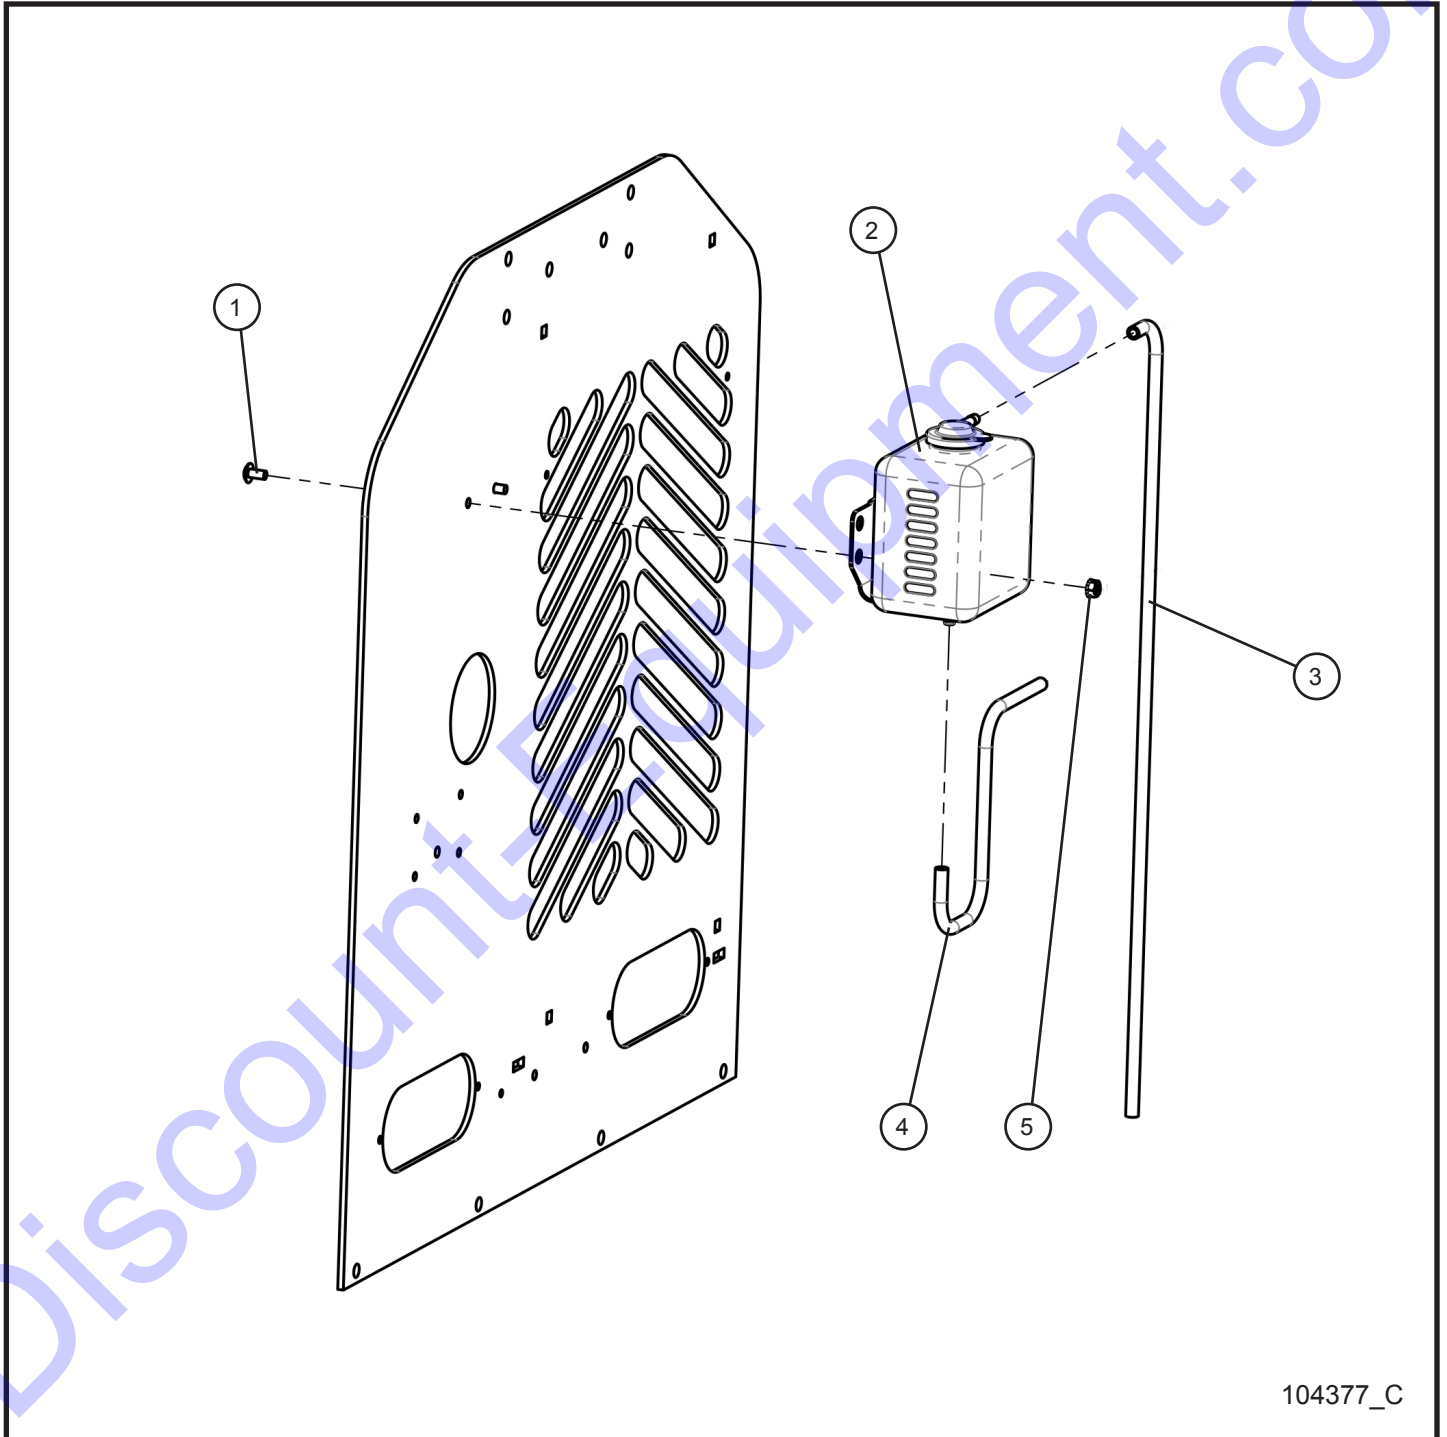

8.17 - Coolant Recovery Tank

SN 0001PRO215 and UP
SN 0001PRO2V15 and UP

104377_C

Night-Lite ProII™

8.17 - Coolant Recovery Tank

SN 0001PRO215 and UP
SN 0001PRO2V15 and UP

Item	Part No.	Part Description	Qty.
1	041078	1/4-20 x 1/2 PH-TRUSS HEAD MS SS	2
2	650027	RESERVOIR WITH BRACKET	1
3	102268	COOLANT HOSE 1/4" x 44.0	1
4	102268	COOLANT HOSE 1/4" x 28.0	1
5	044021	1/4-20 KEPS HEX NUT PL	2