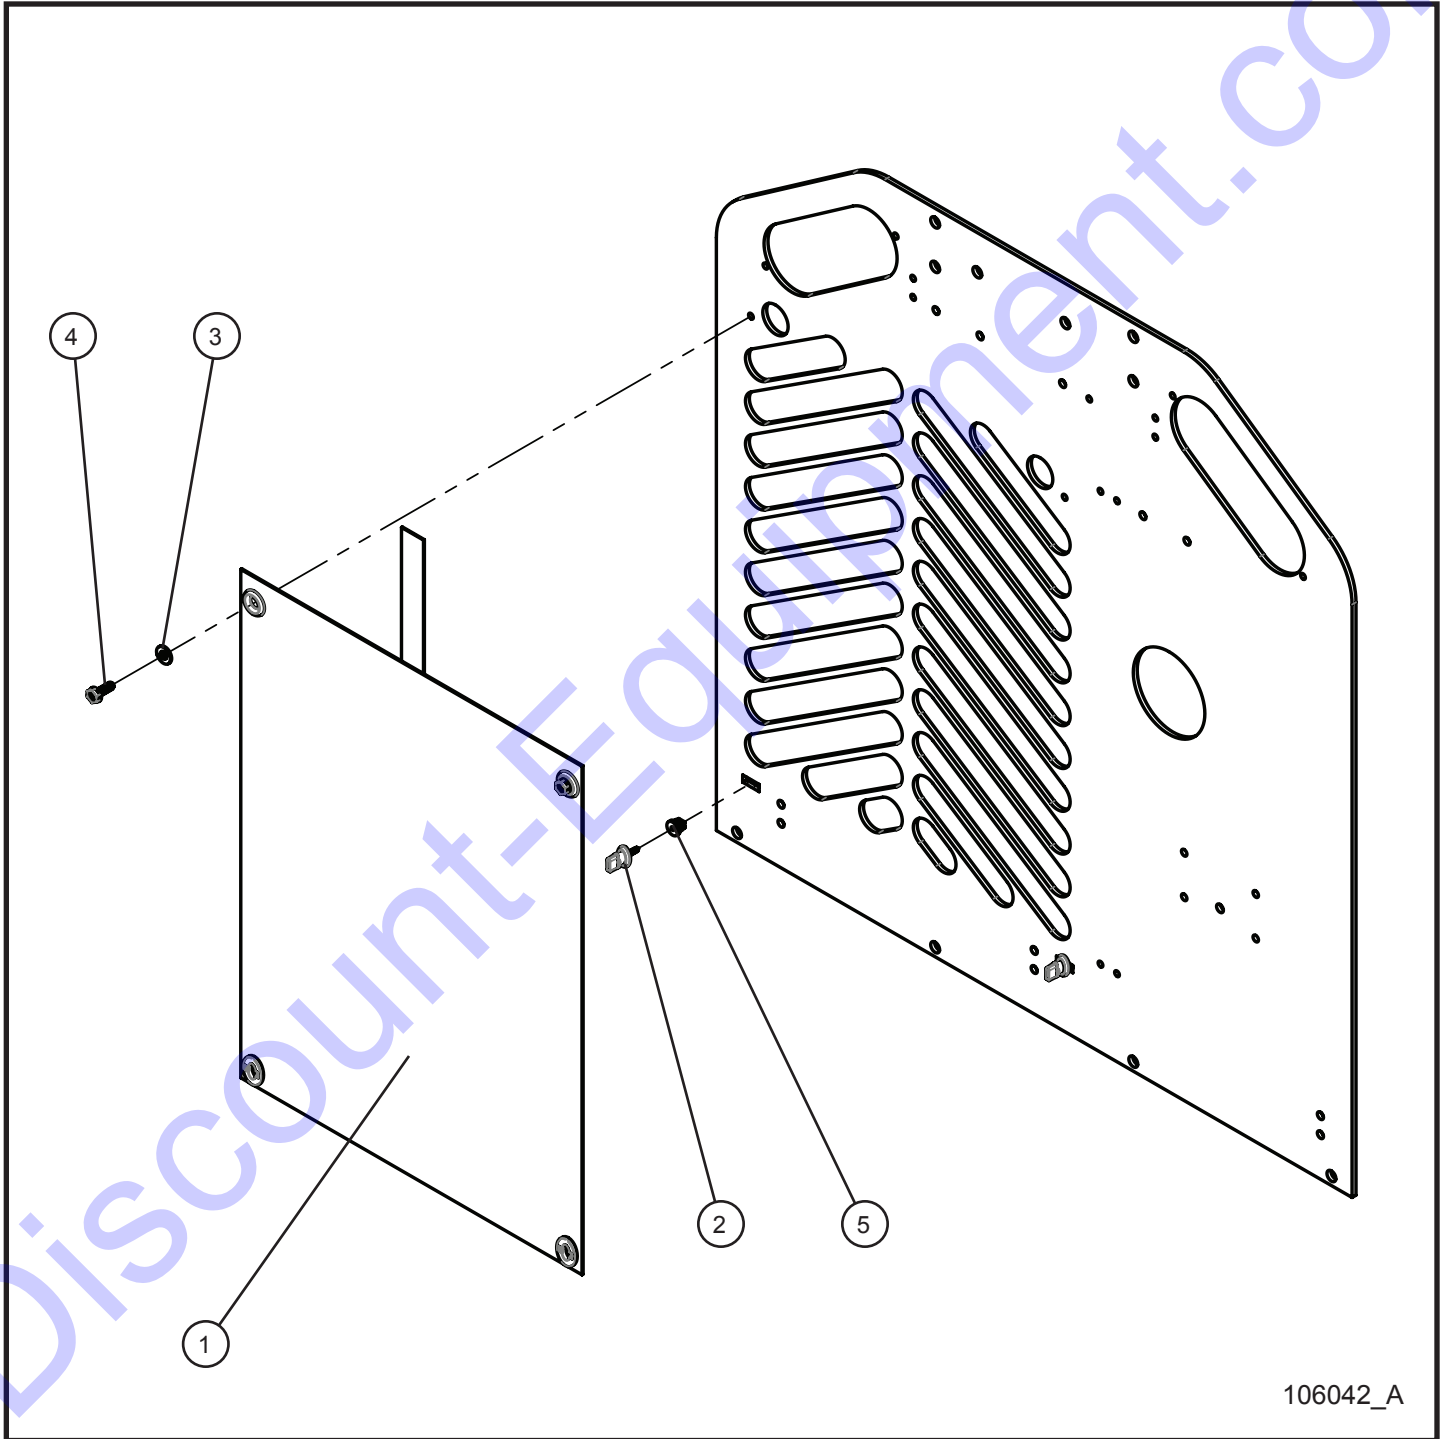

9.7 - CAT C1.1 Cold Front

SN 0001PRO215 and UP
SN 0001PRO2V15 and UP

106042_A

Night-Lite ProII™

9.7 - CAT C1.1 Cold Front

SN 0001PRO215 and UP
SN 0001PRO2V15 and UP

Item	Part No.	Part Description	Qty.
--	106042	COLD FRONT KIT CAT	1
1	106039	COLD FRONT CAT	1
2	106056	TURN BUTTON QUARTER TURNS	2
3	047005	1/4 FLAT WASHER PL	2
4	041070	1/4-20 x 3/4 SL-HEX WASHER HEAD MS TP F	2
5	106052	NYLON NUT	2