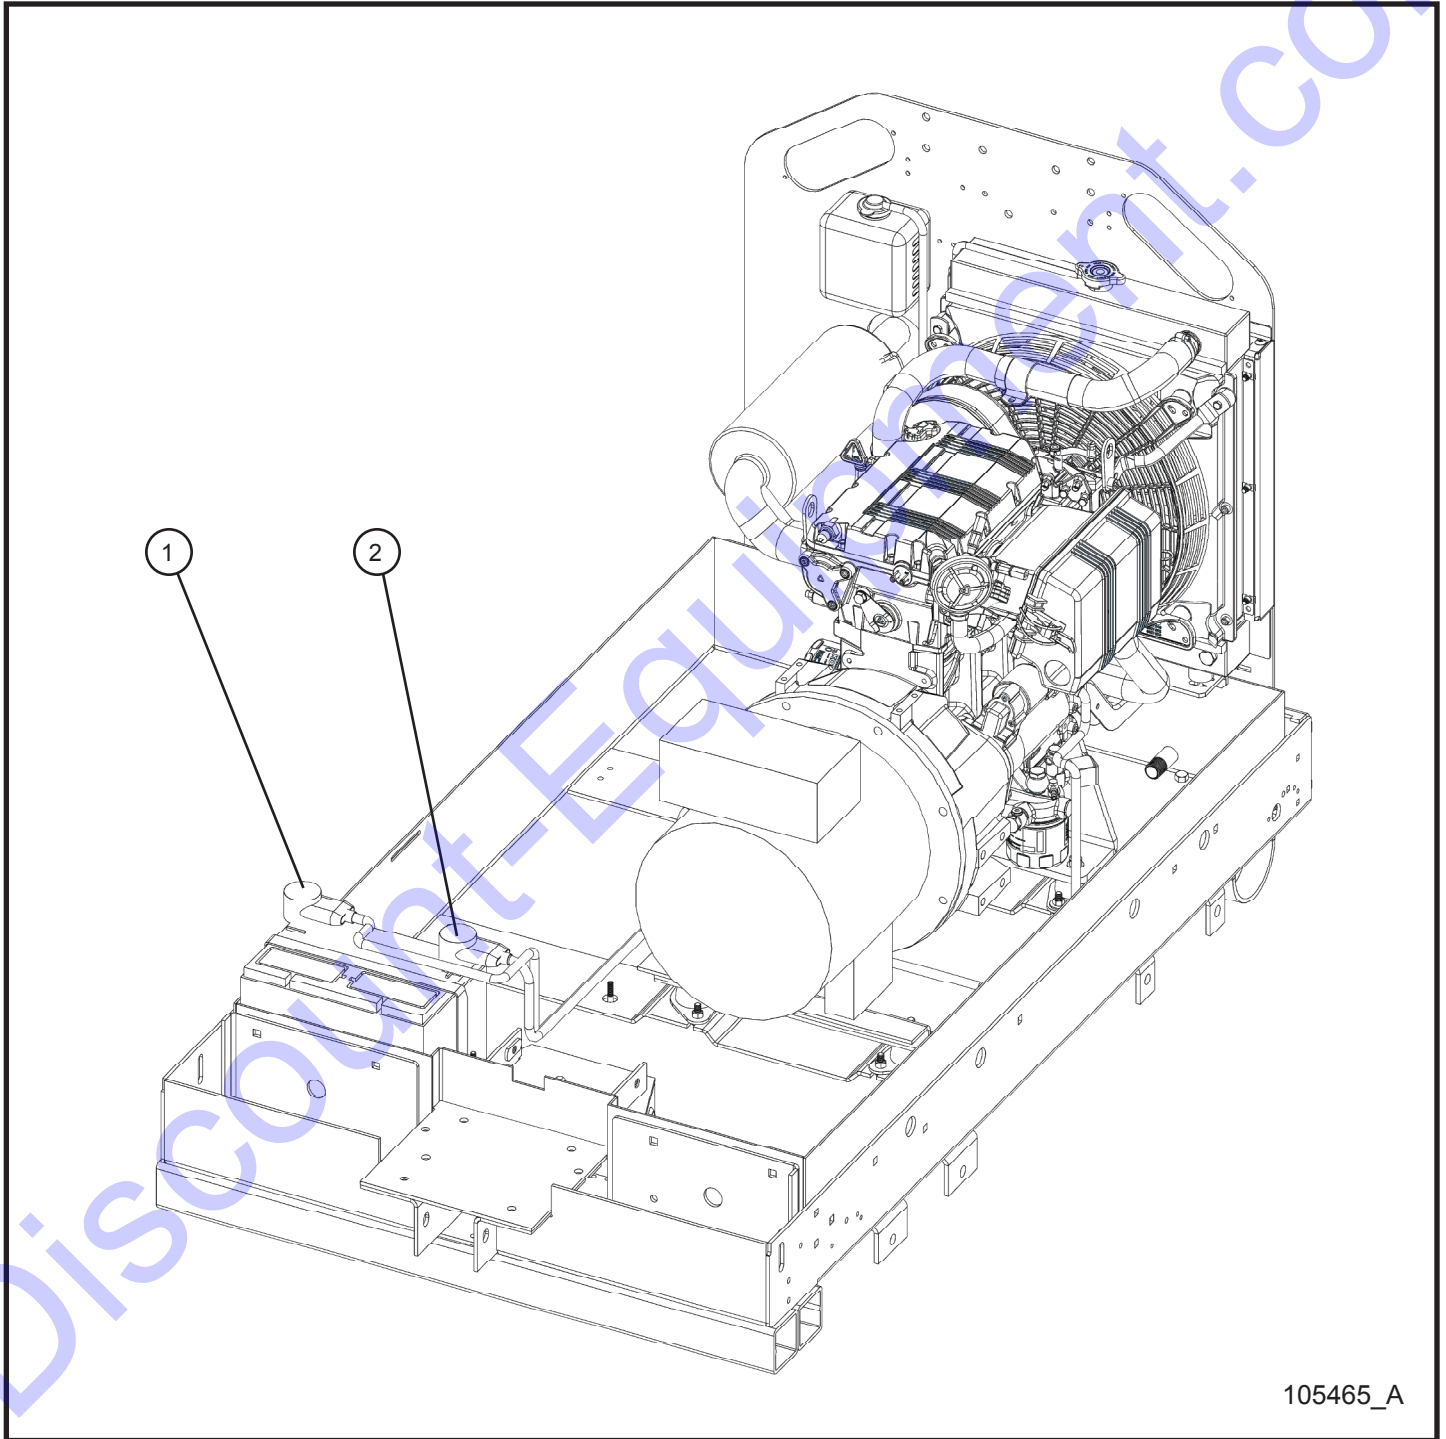

8.2 - Kohler Battery Cables

SN 0001PRO215 and UP
SN 0001PRO2V15 and UP

105465_A

Night-Lite ProII™

8.2 - Kohler Battery Cables

SN 0001PRO215 and UP
SN 0001PRO2V15 and UP

Item	Part No.	Part Description	Qty.
1	713098	BATTERY CABLE BLACK 36"	1
2	027031	BATTERY CALBE RED 60"	1

Discount-Equipment.com