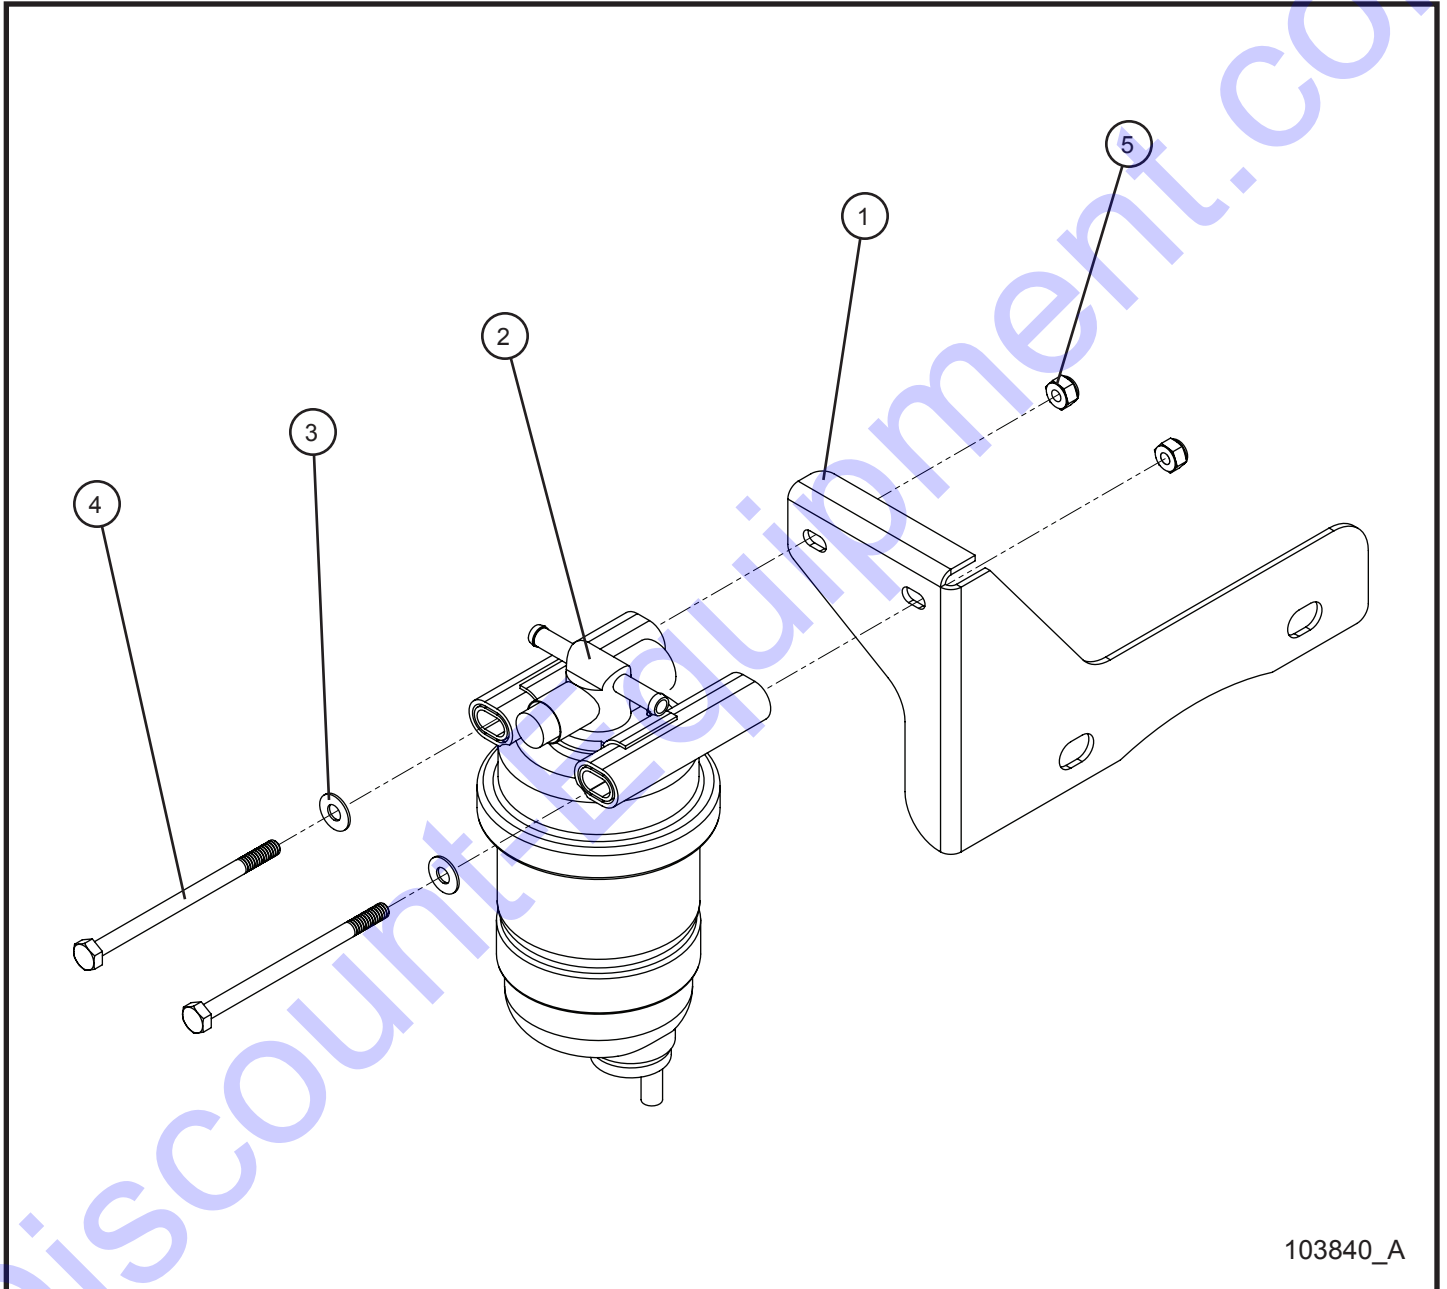

8.10 - Fuel Water Separator

SN 0001PRO215 and UP
SN 0001PRO2V15 and UP

103840_A

Night-Lite ProII™

8.10 - Fuel Water Separator

SN 0001PRO215 and UP
SN 0001PRO2V15 and UP

Item	Part No.	Part Description	Qty.
1	103839	SEPARATOR MOUNT UNIVERSAL	1
2	100898	FM 10 FUEL/WATER SEPARATOR	1
3	047009	1/4 FLAT WASHER SAE SS	2
4	046039	1/4-20 x 4 HEX HEAD CS Z5	2
5	044023	1/4-20 NYLOCK HEX NUT PL	2