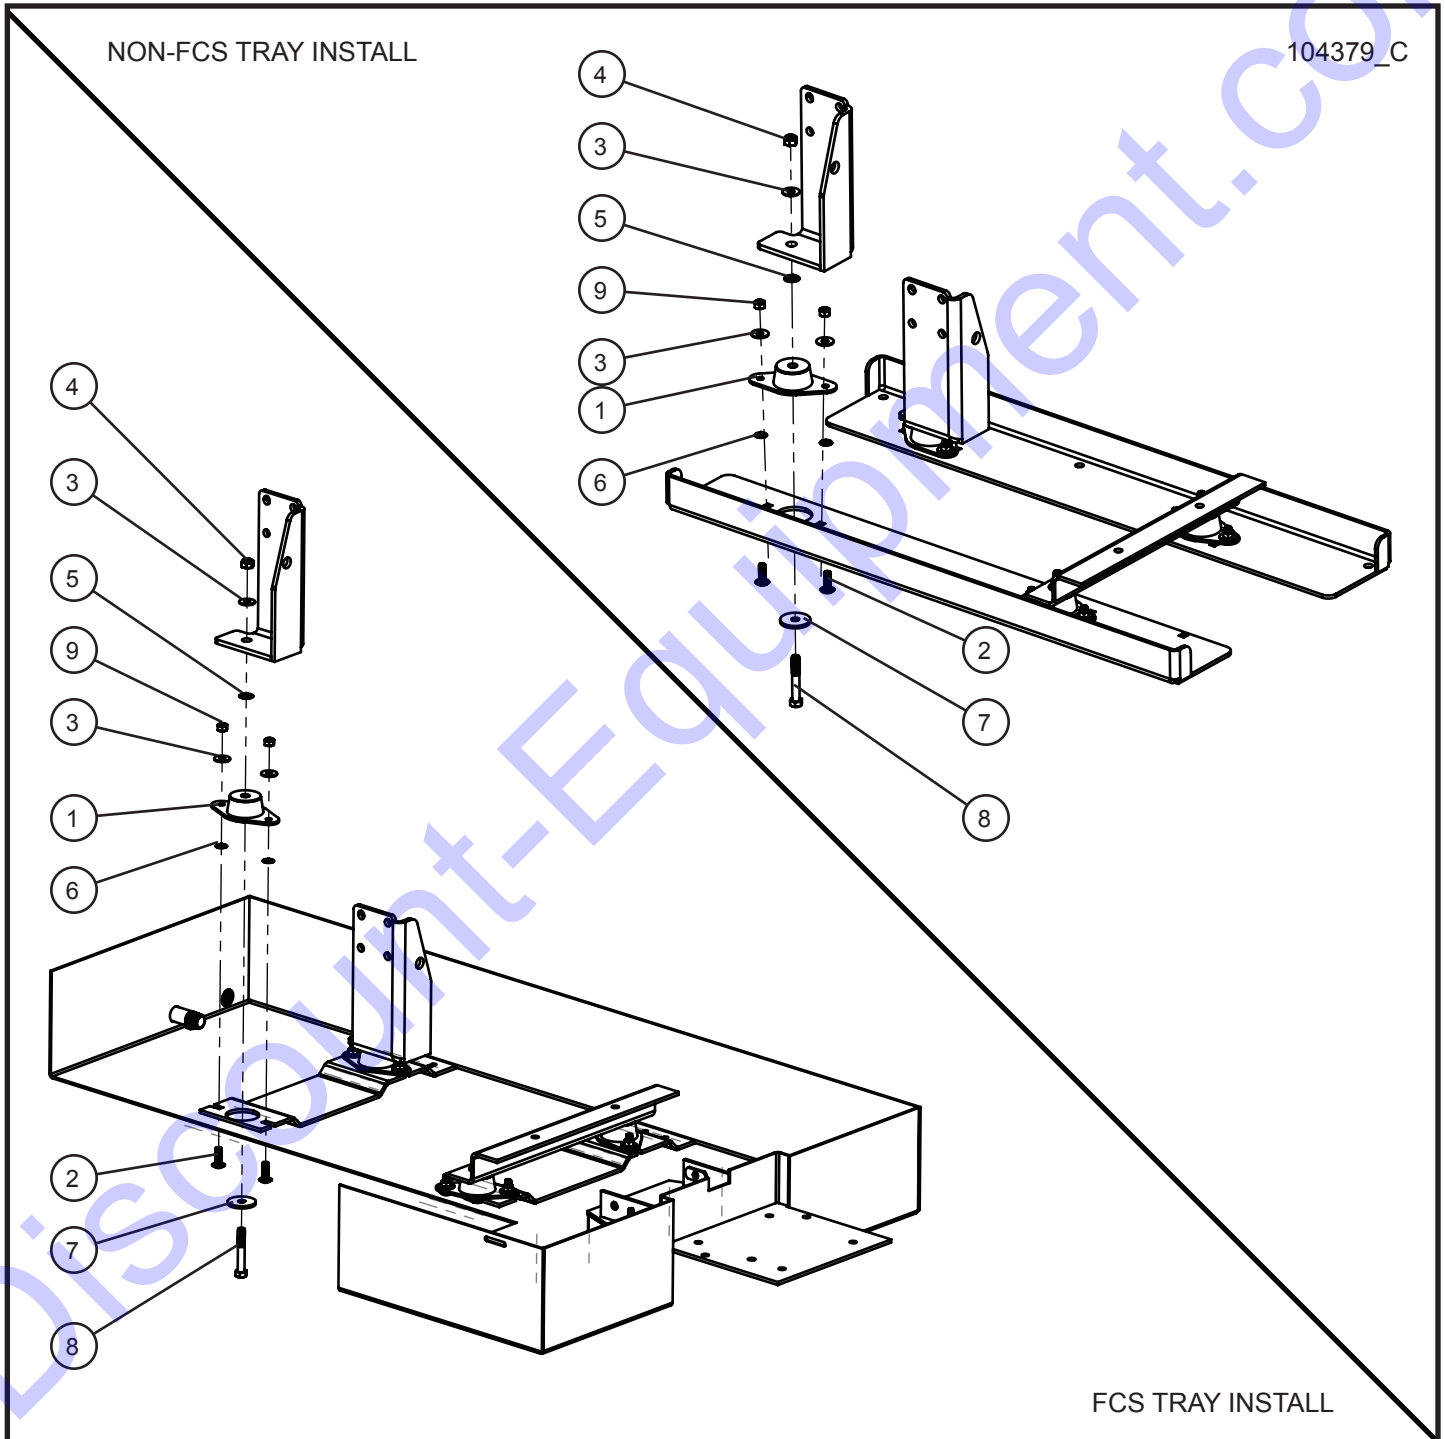

8.13 - Engine Isolator Mounts

SN 0001PRO215 and UP
SN 0001PRO2V15 and UP

Night-Lite ProII™

8.13 - Engine Isolator Mounts

SN 0001PRO215 and UP
SN 0001PRO2V15 and UP

Item	Part No.	Part Description	Qty.
1	650259	ENGINE MOUNT LIGHT DUTY	4
2	053020	5/16-18 x 1 CARRIAGE BOLT PL	8
3	047010	5/16 FLAT WASHER PL	12
4	044038	3/8-16 NYLOCK HEX NUT PL	4
5	045218	3/8 PUSH NUT	4
6	045217	5/16 PUSH NUT	8
7	640565	ENGINE MOUNT WASHER 1.55 OD x .41 x .135 THK	4
8	046134	3/8-16 x 2 1/2 HEX HEAD CS GR8 PL	4
9	044033	5/16-18 NYLOCK HEX NUT PL	8