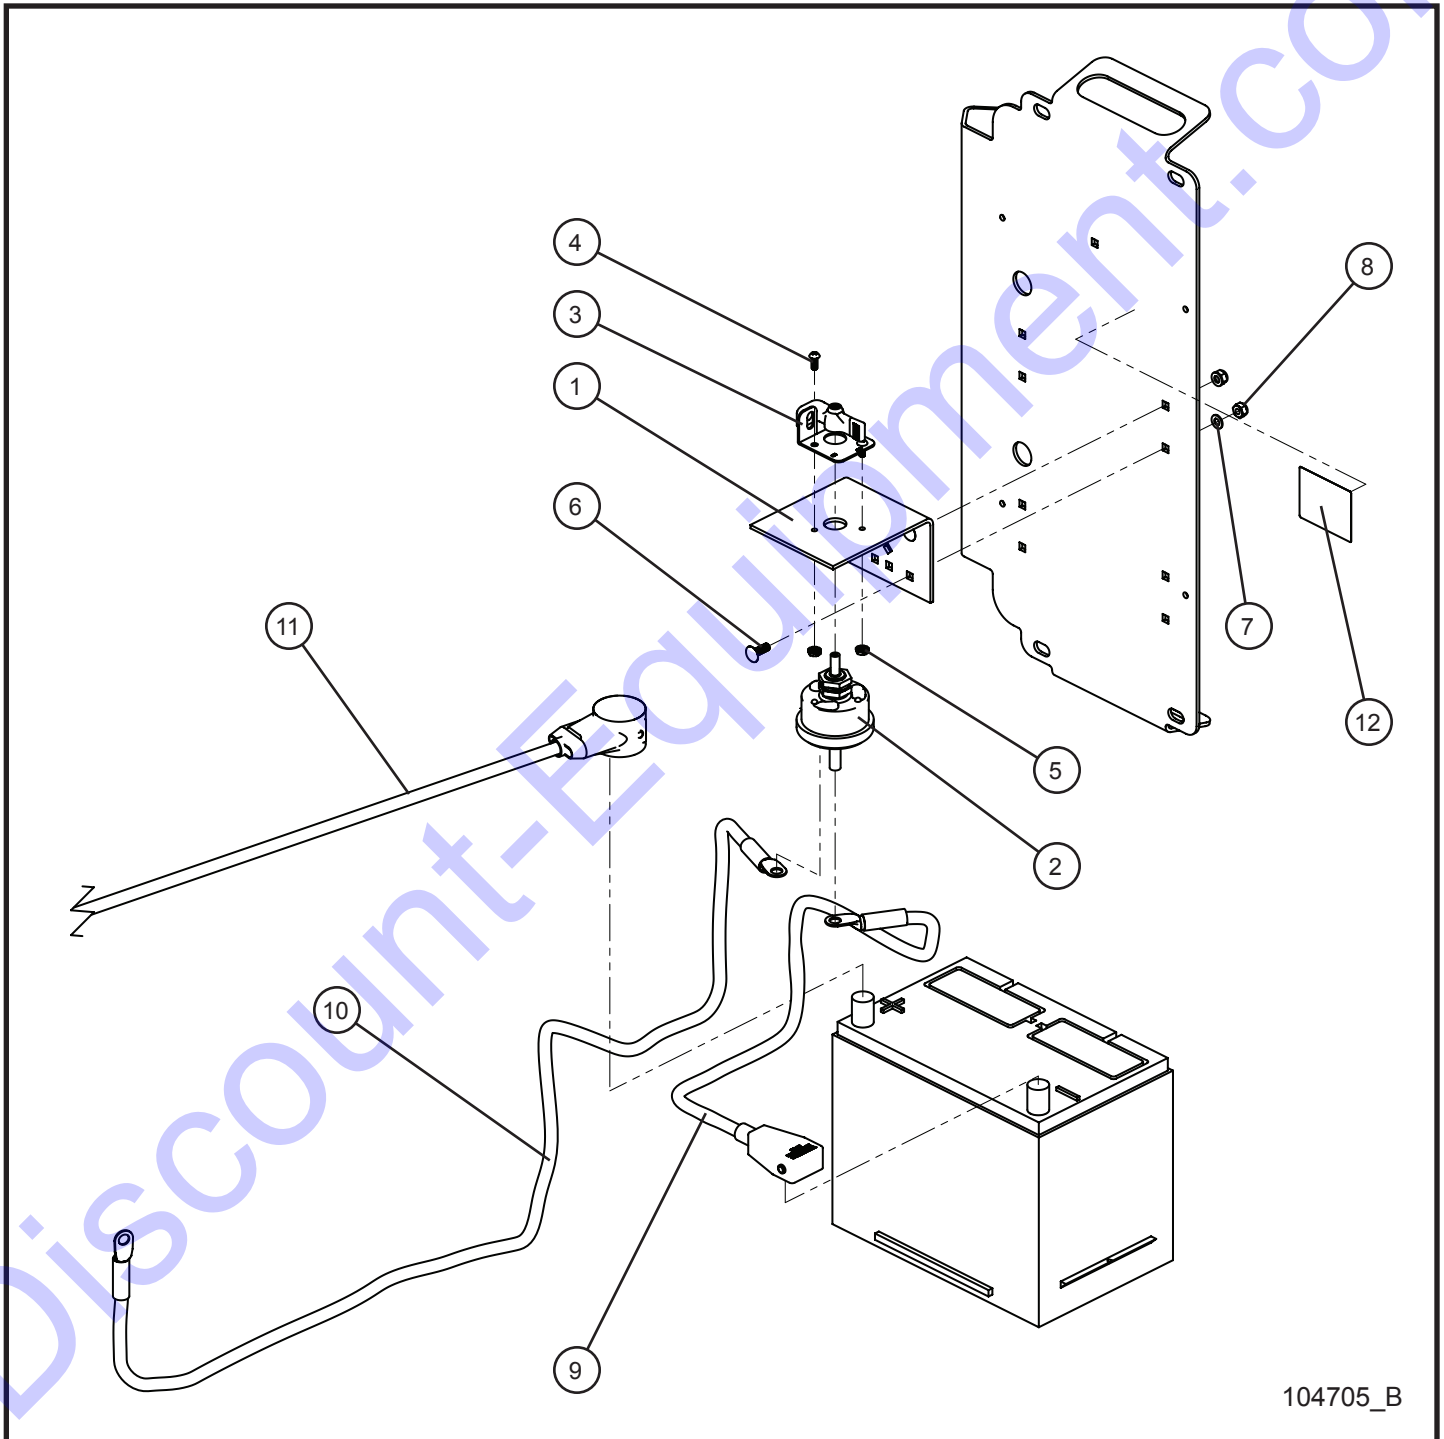

8.4 - Battery Negative Pole Disconnect

SN 0001PRO215 and UP
SN 0001PRO2V15 and UP

104705_B

Night-Lite ProII™

8.4 - Battery Negative Pole Disconnect

SN 0001PRO215 and UP
SN 0001PRO2V15 and UP

Item	Part No.	Part Description	Qty.
1	104704P	BRACKET BATTERY DISCONNECT	1
2	102534	SWITCH BATTERY DISCONNECT	1
3	103483	LOCK OUT BATTERY DISCONNECT	1
4	041024	#10-24 x 1/2 PH-ROUND HEAD MS SS	2
5	044016	#10-24 KEPS	2
6	053007	1/4-20 x 3/4 CARRIAGE BOLT SS	2
7	047009	1/4 FLAT WASHER SAE SS	2
8	044023	1/4-20 NYLOCK HEX NUT PL	2
9	105093	BATTERY CABLE BLACK	1
10	105111	BATTERY DISCONNECT CABLE BLACK	1
11	027026	BATTERY CABLE RED	1
12	104777	DECAL BATTERY DISCONNECT	1