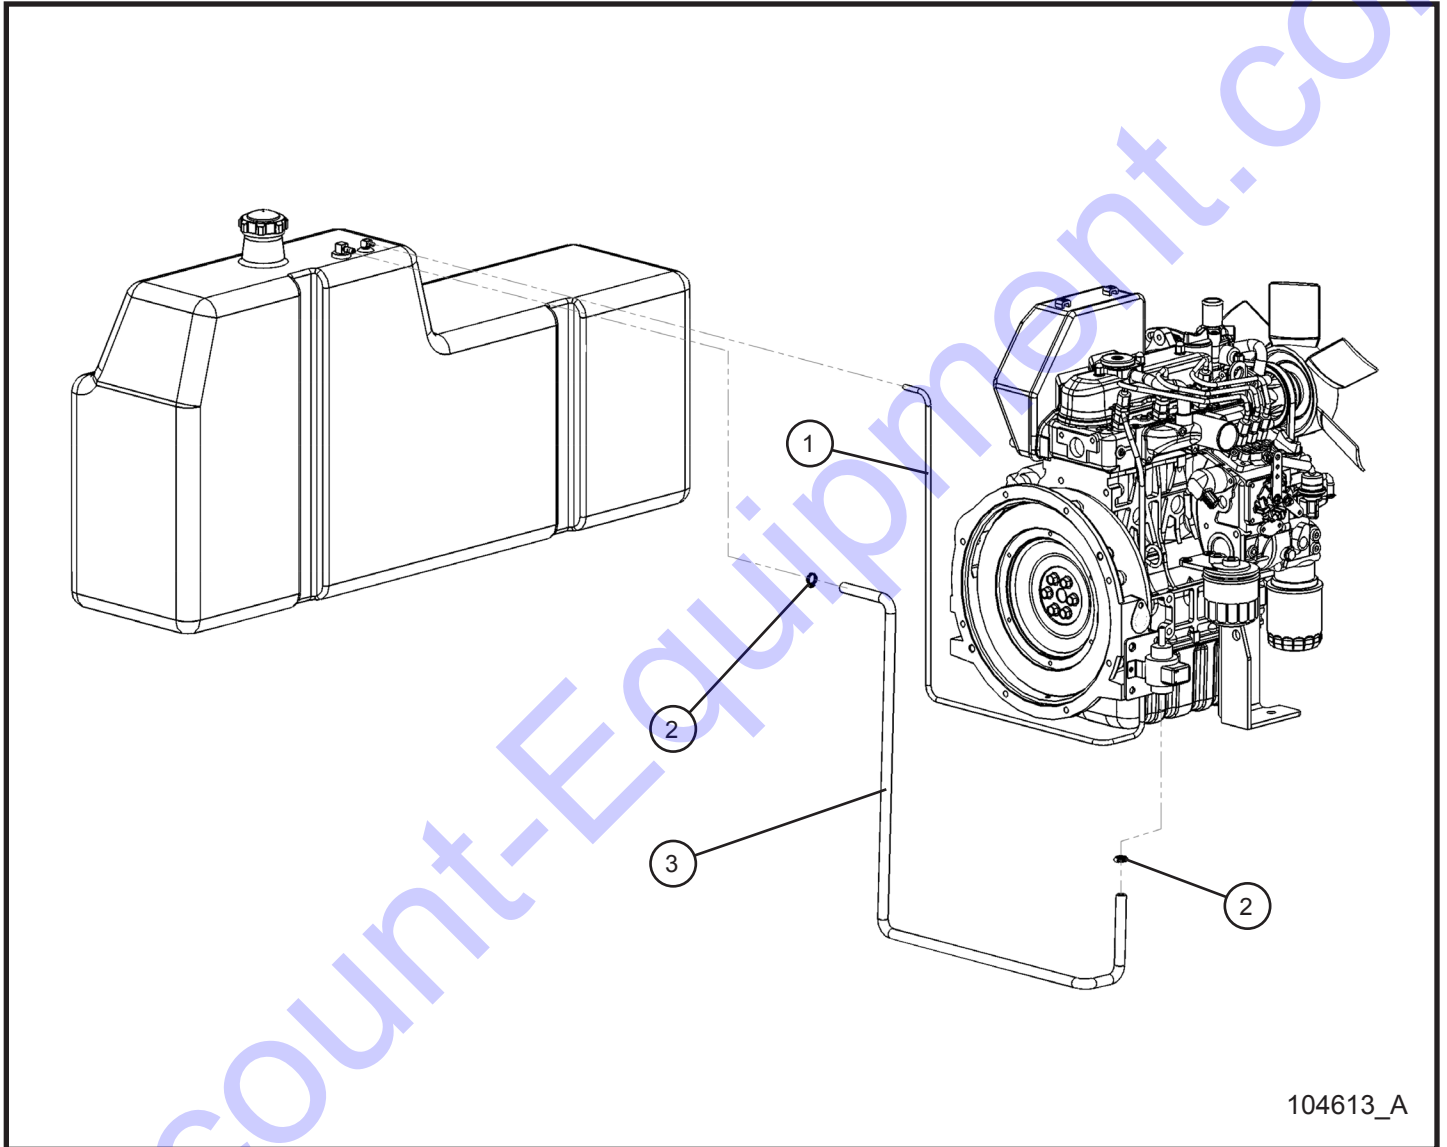

8.9 - Kubota and Mitsubishi Fuel Line Kit

SN 0001PRO215 and UP
SN 0001PRO2V15 and UP

104613_A

Night-Lite ProII™

8.9 - Kubota and Mitsubishi Fuel Line Kit

SN 0001PRO215 and UP
SN 0001PRO2V15 and UP

Item	Part No.	Part Description	Qty.
1	081005	HOSE 1/4 OD x .035 WALL FUEL LINE x 48.00	1
2	433400	#4 HOSE CLAMP	2
3	081018	HOSE 5/16 FUEL LINE x 40.00	1