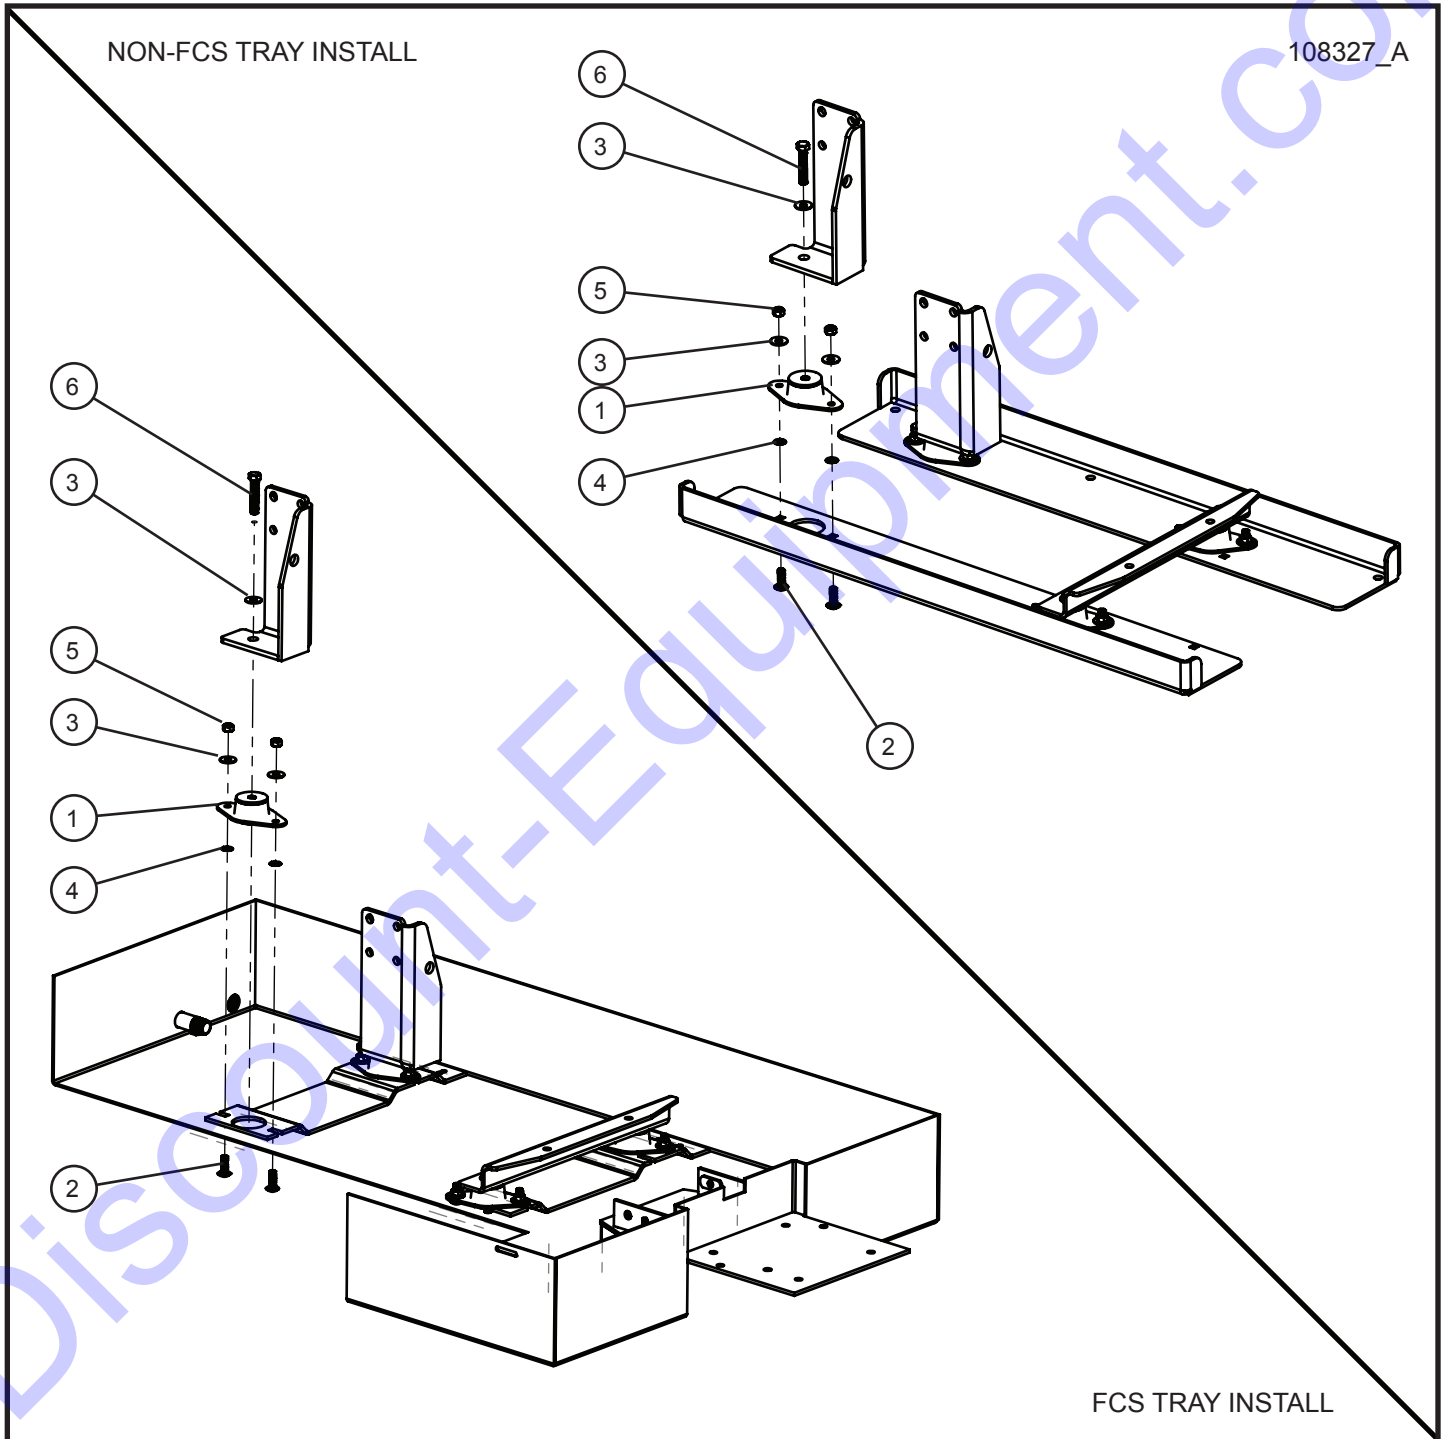

8.14 - Engine Isolator Threaded Mounts

SN 0001PRO215 and UP
SN 0001PRO2V15 and UP

Night-Lite ProII™

8.14 - Engine Isolator Threaded Mounts

SN 0001PRO215 and UP
SN 0001PRO2V15 and UP

Item	Part No.	Part Description	Qty.
1	107028	ENGINE ISOLATOR THREADED MOUNT LIGHT DUTY	4
2	053020	5/16-18 x 1 CARRIAGE BOLT PL	8
3	047010	5/16 FLAT WASHER PL	12
4	045217	5/16 PUSH NUT	8
5	044033	5/16-18 NYLOCK HEX NUT PL	8
6	046133	3/8-16 x 2 HEX HEAD CS GR8 PL	4