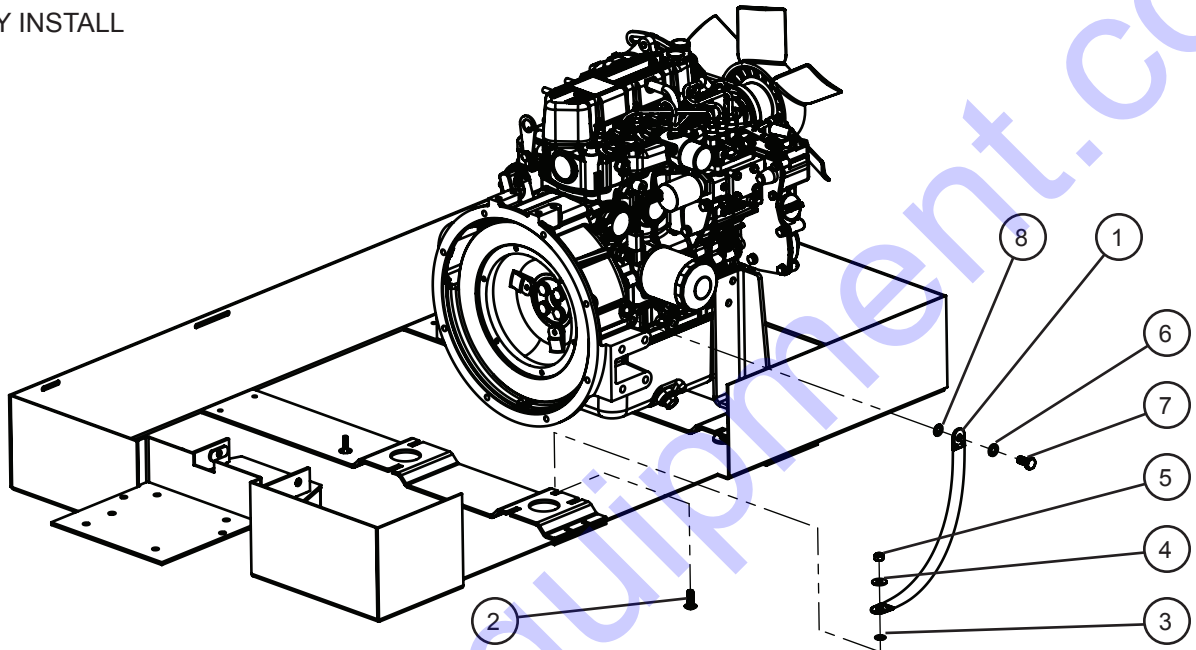

8.16 - Mitsubishi Engine Ground Strap

SN 0001PRO215 and UP
SN 0001PRO2V15 and UP

FCS TRAY INSTALL