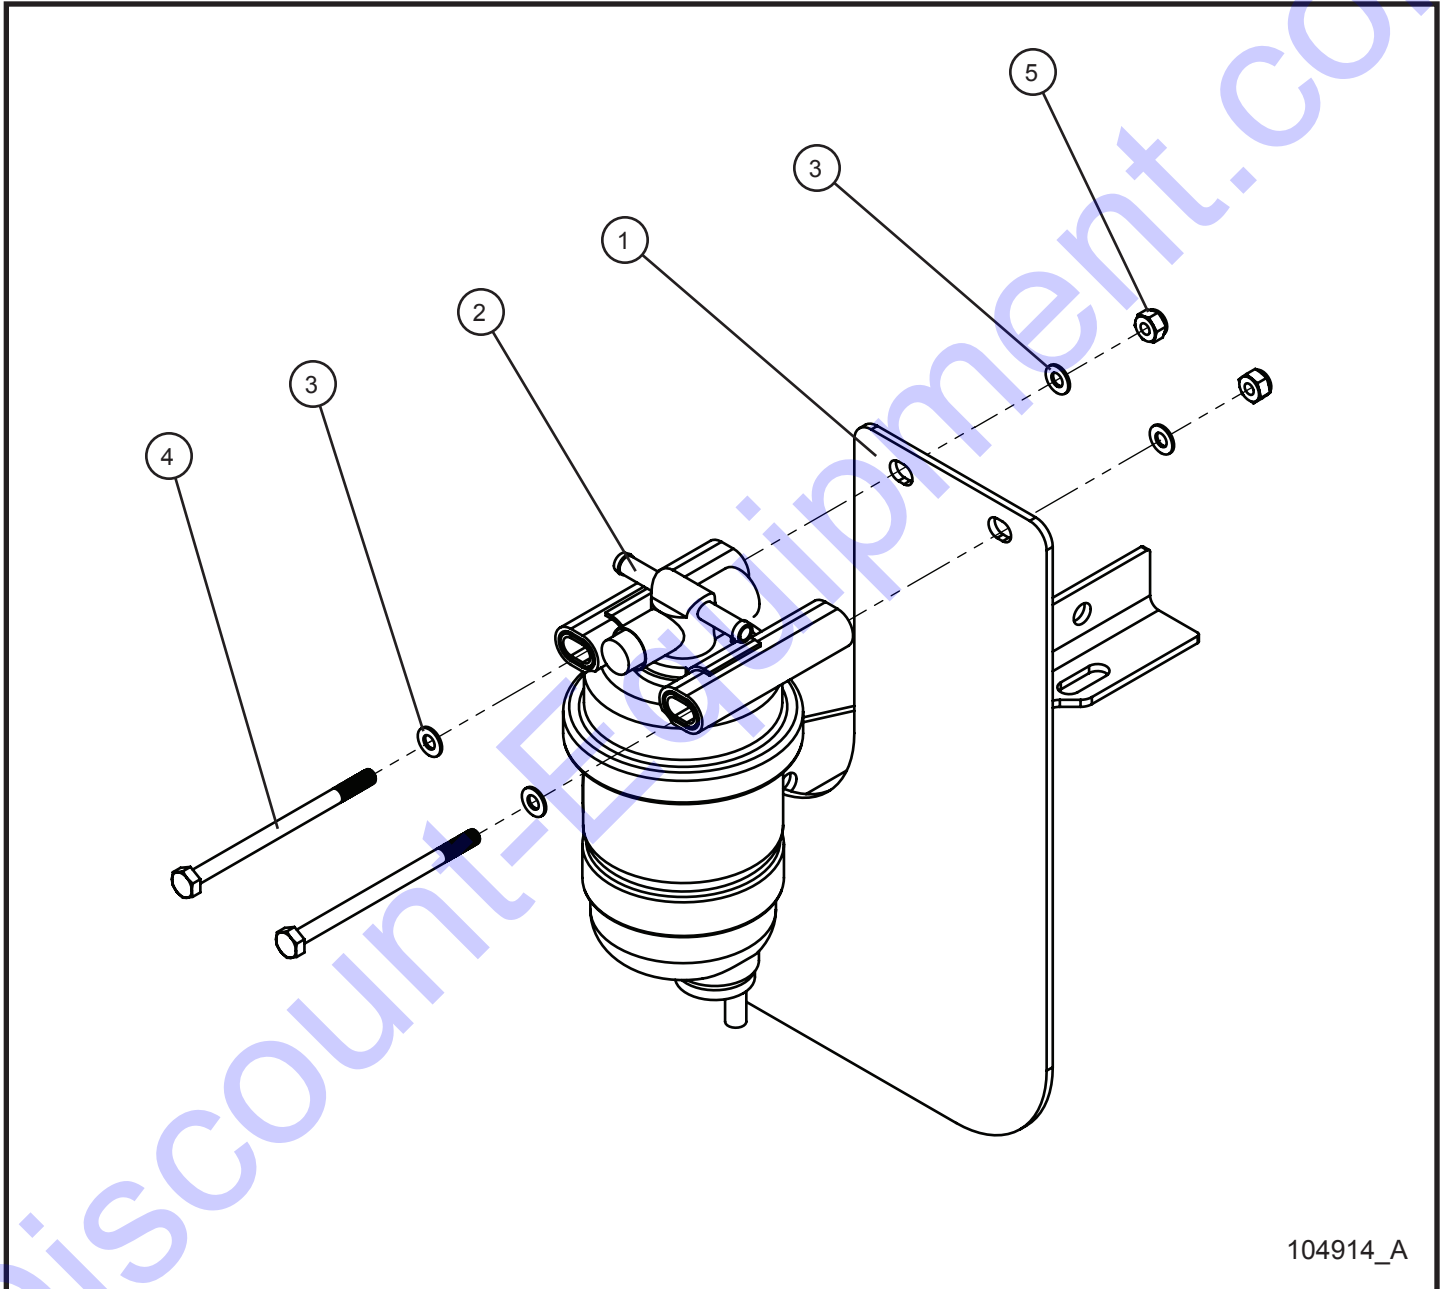

8.11 - Fuel Water Separator CAT 1.1 50Hz Marathon

SN 0001PRO215 and UP
SN 0001PRO2V15 and UP

104914_A

Night-Lite ProII™

8.11 - Fuel Water Separator CAT 1.1 50Hz Marathon

SN 0001PRO215 and UP
SN 0001PRO2V15 and UP

Item	Part No.	Part Description	Qty.
1	104907	SEPARATOR MOUNT FACE PLATE CAT 1.1 50Hz MARATHON	1
2	100898	FM 10 FUEL/WATER SEPARATOR	1
3	047009	1/4 FLAT WASHER SAE SS	4
4	046039	1/4-20 x 4 HEX HEAD CS Z5	2
5	044023	1/4-20 NYLOCK HEX NUT PL	2