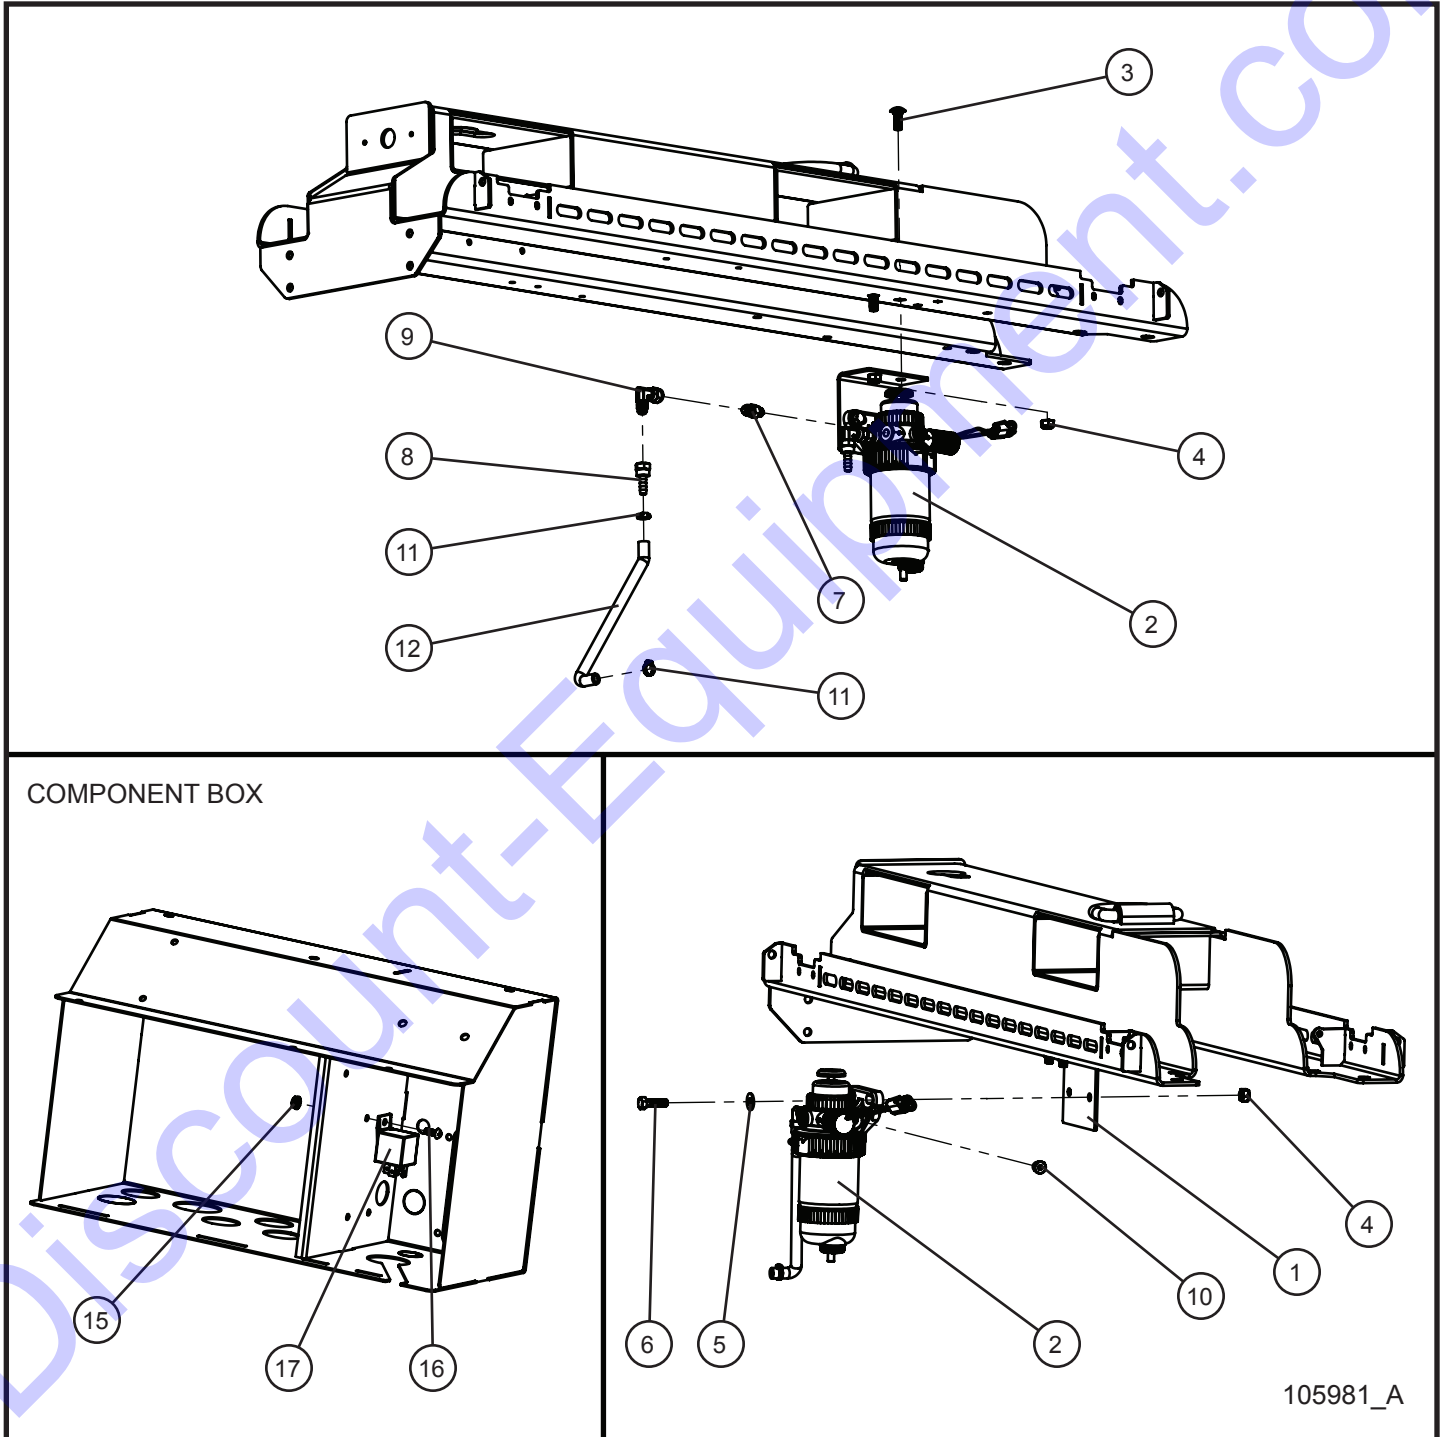

8.12 - Heated Fuel Water Separator

SN 0001PRO215 and UP
SN 0001PRO2V15 and UP

105981_A

Night-Lite ProII™

8.12 - Heated Fuel Water Separator

SN 0001PRO215 and UP
SN 0001PRO2V15 and UP

Item	Part No.	Part Description	Qty.
1	103610P	BRACKET WATER SEPARATOR	1
2	100611	HEATER PREFILTER ASSY STANADYNE	1
3	053028	3/8-16 x 1 CARRIAGE BOLT PL	2
4	044038	3/8-16 NYLOCK HEX NUT PL	4
5	047010	5/16 FLAT WASHER PL	2
6	046115	3/8-16 x 1 1/4 HEX HEAD CS GR5 PL	2
7	100655	STRAIGHT CONNECTOR	2
8	106030	FITTING HOSE BARB 6 JIC 5/16 BARB	2
9	101263	90° SWIVEL FITTING	2
10	101267	HOLLOW HEX PLUG	1
11	433400	#4 HOSE CLAMP	2
12	081018	HOSE 5/16 FUEL LINE x 11	1
13	106049	FUEL WATER SEPARATOR HEATER HARNESS PRO II	1
14	105886	HEATED FUEL WATER SEPARATOR SCHEMATIC	1
15	044016	#10-24 KEPS HEX NUT PL	1
16	041021	#10-24 x 1/2 PH-ROUND HEAD MS PL	1
17	104254	RELAY 12V 40AMP	1