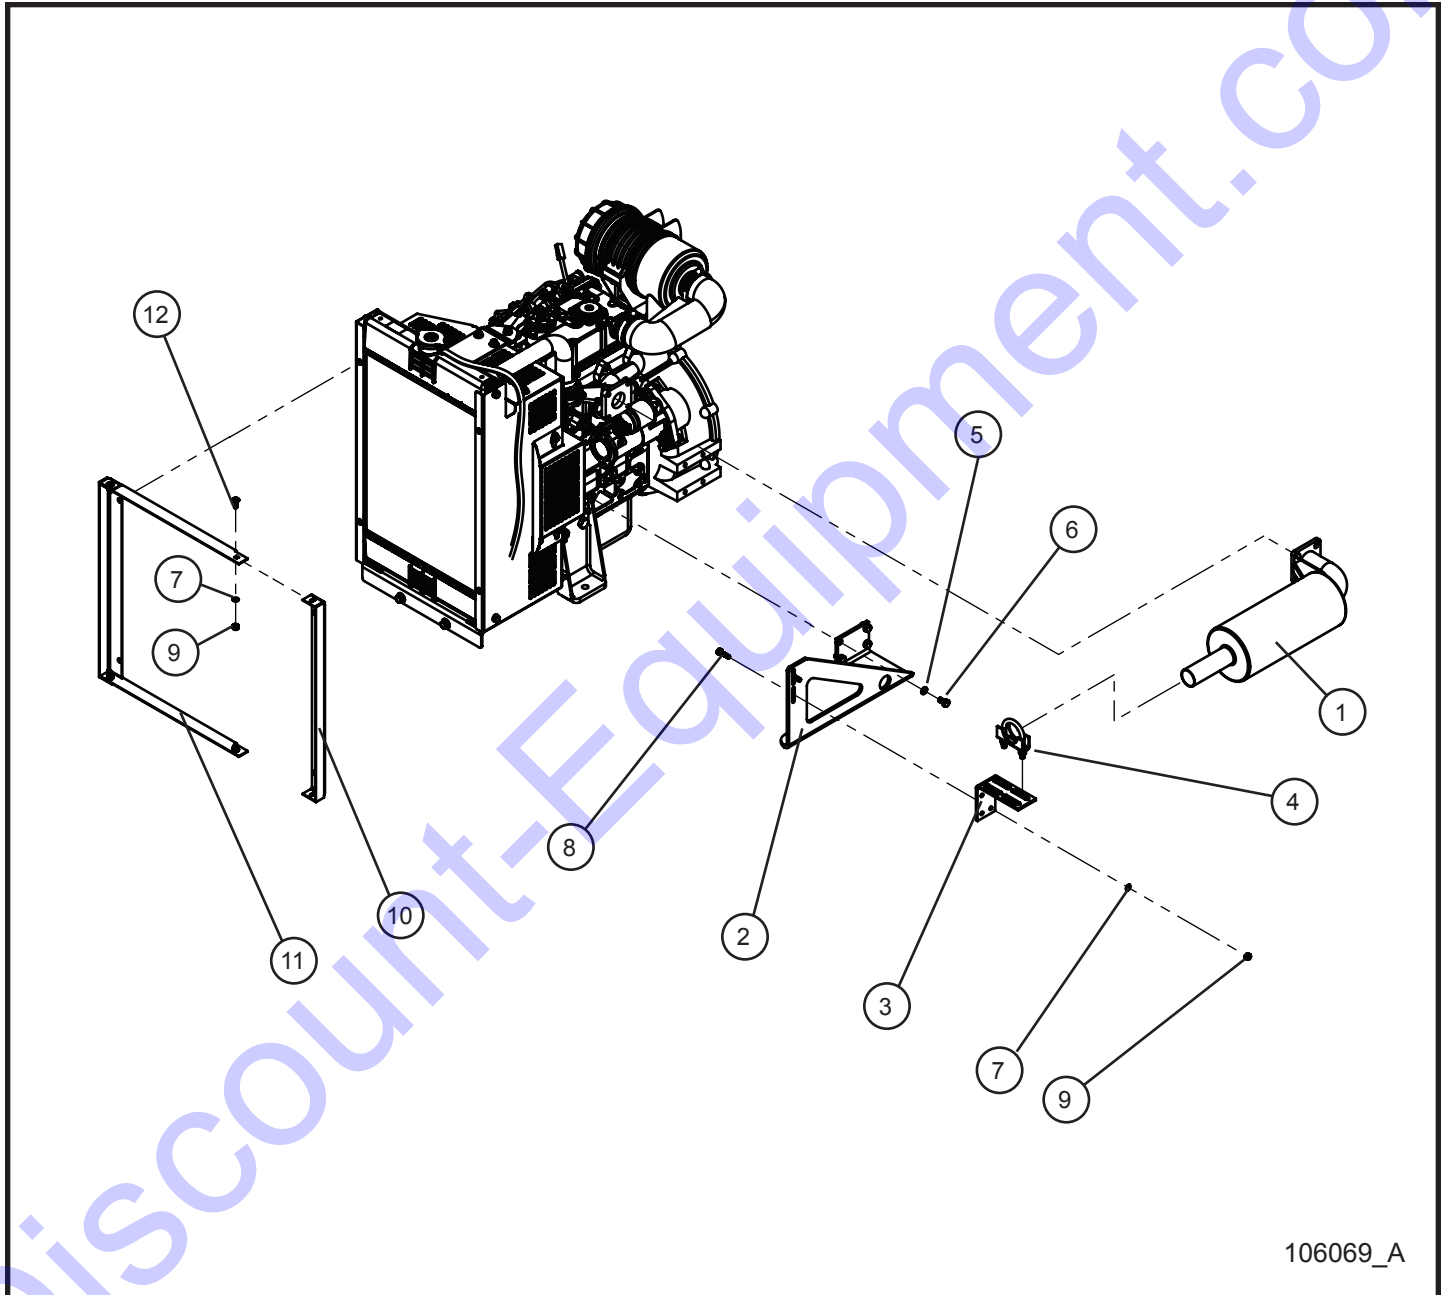

9.2 - CAT C1.1 Engine Assembly Group

SN 0001PRO215 and UP
SN 0001PRO2V15 and UP

106069_A

Night-Lite ProII™

9.2 - CAT C1.1 Engine Assembly Group

SN 0001PRO215 and UP
SN 0001PRO2V15 and UP

Item	Part No.	Part Description	Qty.
1	104787	MUFFLER CAT C1.1 4.500 SPOUT	1
2	100705P	BRACKET CAT C1.1 MUFFLER	1
3	100706P	MUFFLER BRACKET ADJUSTABLE CAT	1
4	340111	1-1/2 MUFFLER CLAMP	1
5	043055	5/16 SPLITLOCK WASHER	4
6	042027	M8 x 16MM x 1.25 MM HEX HEAD CS GR10.9 PL	4
7	047009	1/4 FLAT WASHER SAE SS	6
8	046015	1/4-20 x 1 HEX HEAD CS GR5 PL	2
9	044023	1/4-20 NYLOCK HEX NUT PL	6
10	102932P	RADIATOR SHROUD SIDE	2
11	102933P	RADIATOR SHROUD CROSS BAR	2
12	041050	1/4-20 x 3/4 PH-TRUSS HEAD MS SS	4
NS	105195	ENGINE HARNESS CAT 1.1	1
NS	105888	WIRING SCHEMATIC C1.1 ENGINE	1