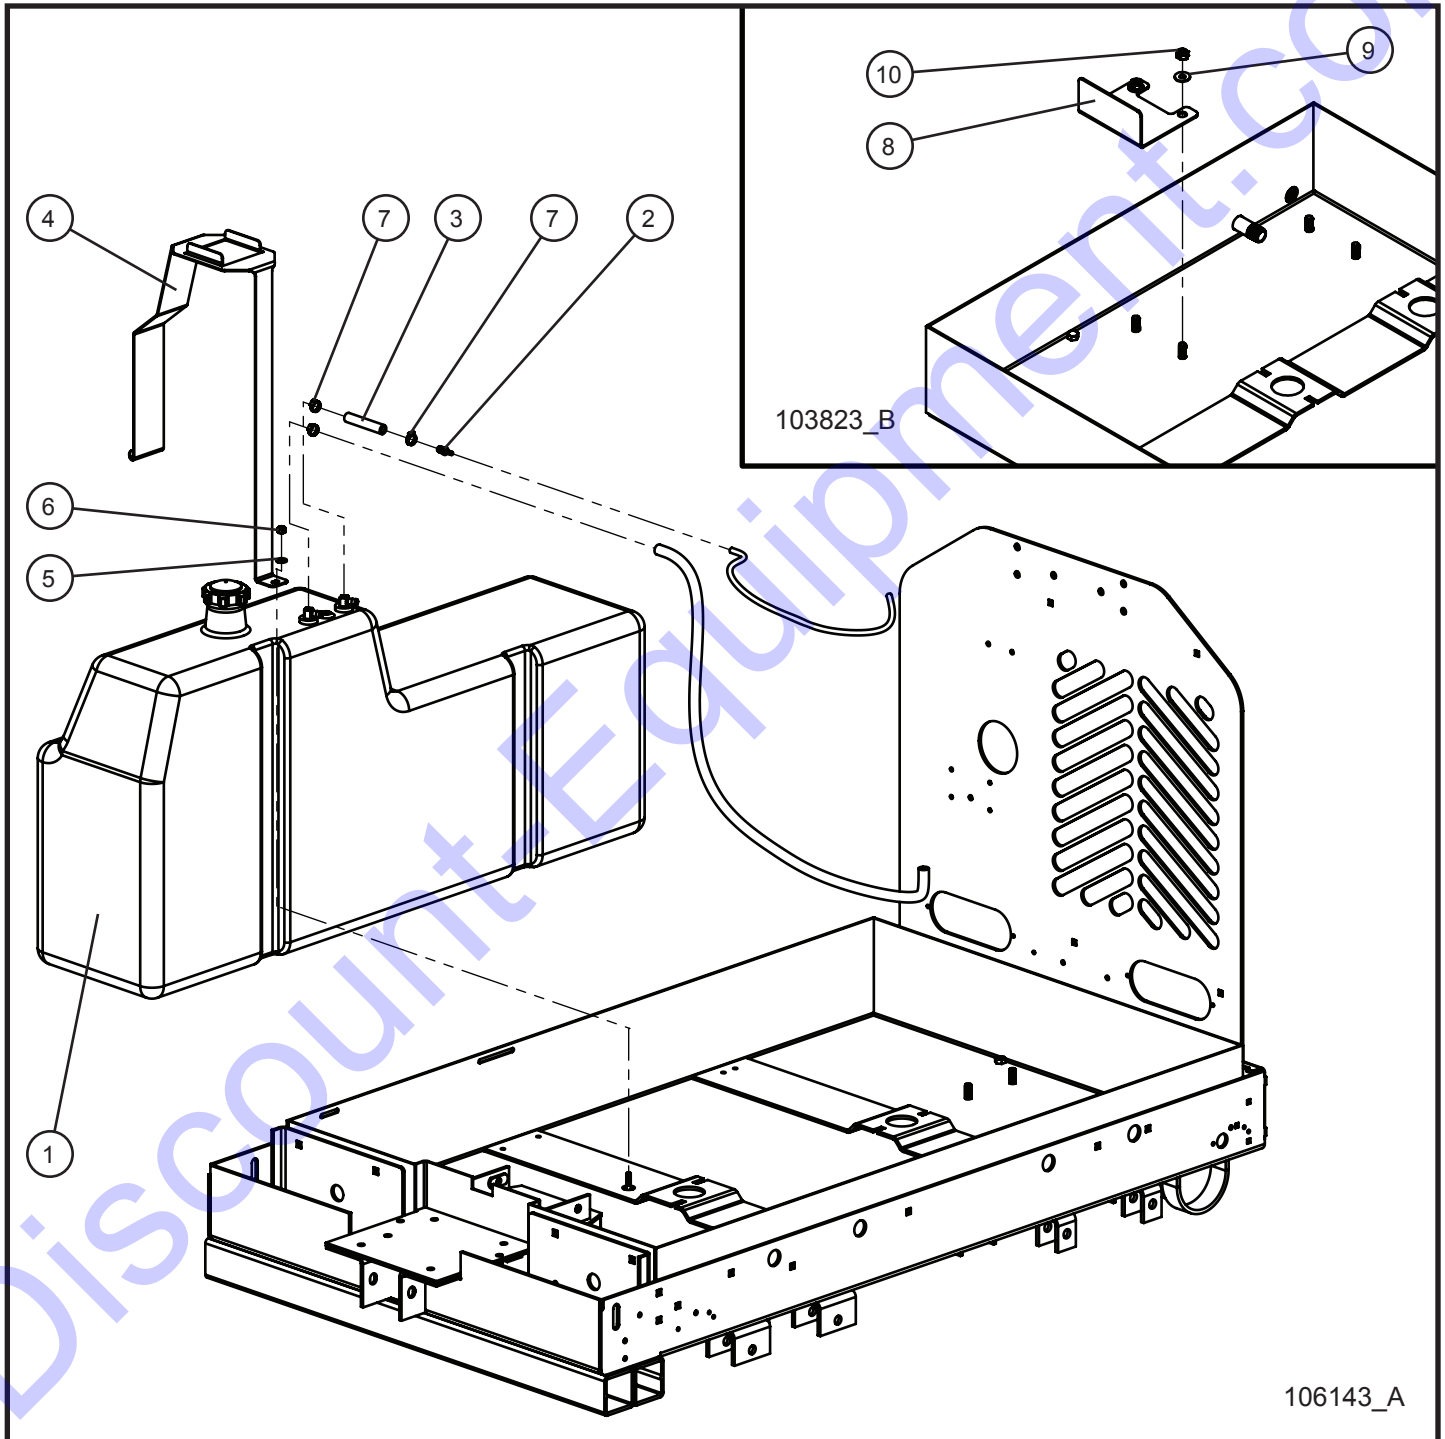

8.5 - FCS Fuel Tank Group

SN 0001PRO215 and UP
SN 0001PRO2V15 and UP

Night-Lite ProII™

8.5 - FCS Fuel Tank Group

SN 0001PRO215 and UP
SN 0001PRO2V15 and UP

Item	Part No.	Part Description	Qty.
1	105482	FUEL TANK 30 GALLON PRO II	1
2	106134	REDUCER FITTING HOSE BARB	1
3	081018	HOSE 5/16" FUEL LINE x 3 INCHES	1
4	102821P	PRO II CONTAINMENT TRAY TANK STRAP	1
5	047005	1/4 FLAT WASHER	1
6	044023	1/4-20 NYLOCK HEX NUT PL	1
7	433400	#4 HOSE CLAMP	2
8	103821P	BRACKET SUPPORT FUEL TANK PRO II	1
9	047010	5/16 FLAT WASHER PL	2
10	044038	3/8-16 NYLOCK HEX NUT PL	2