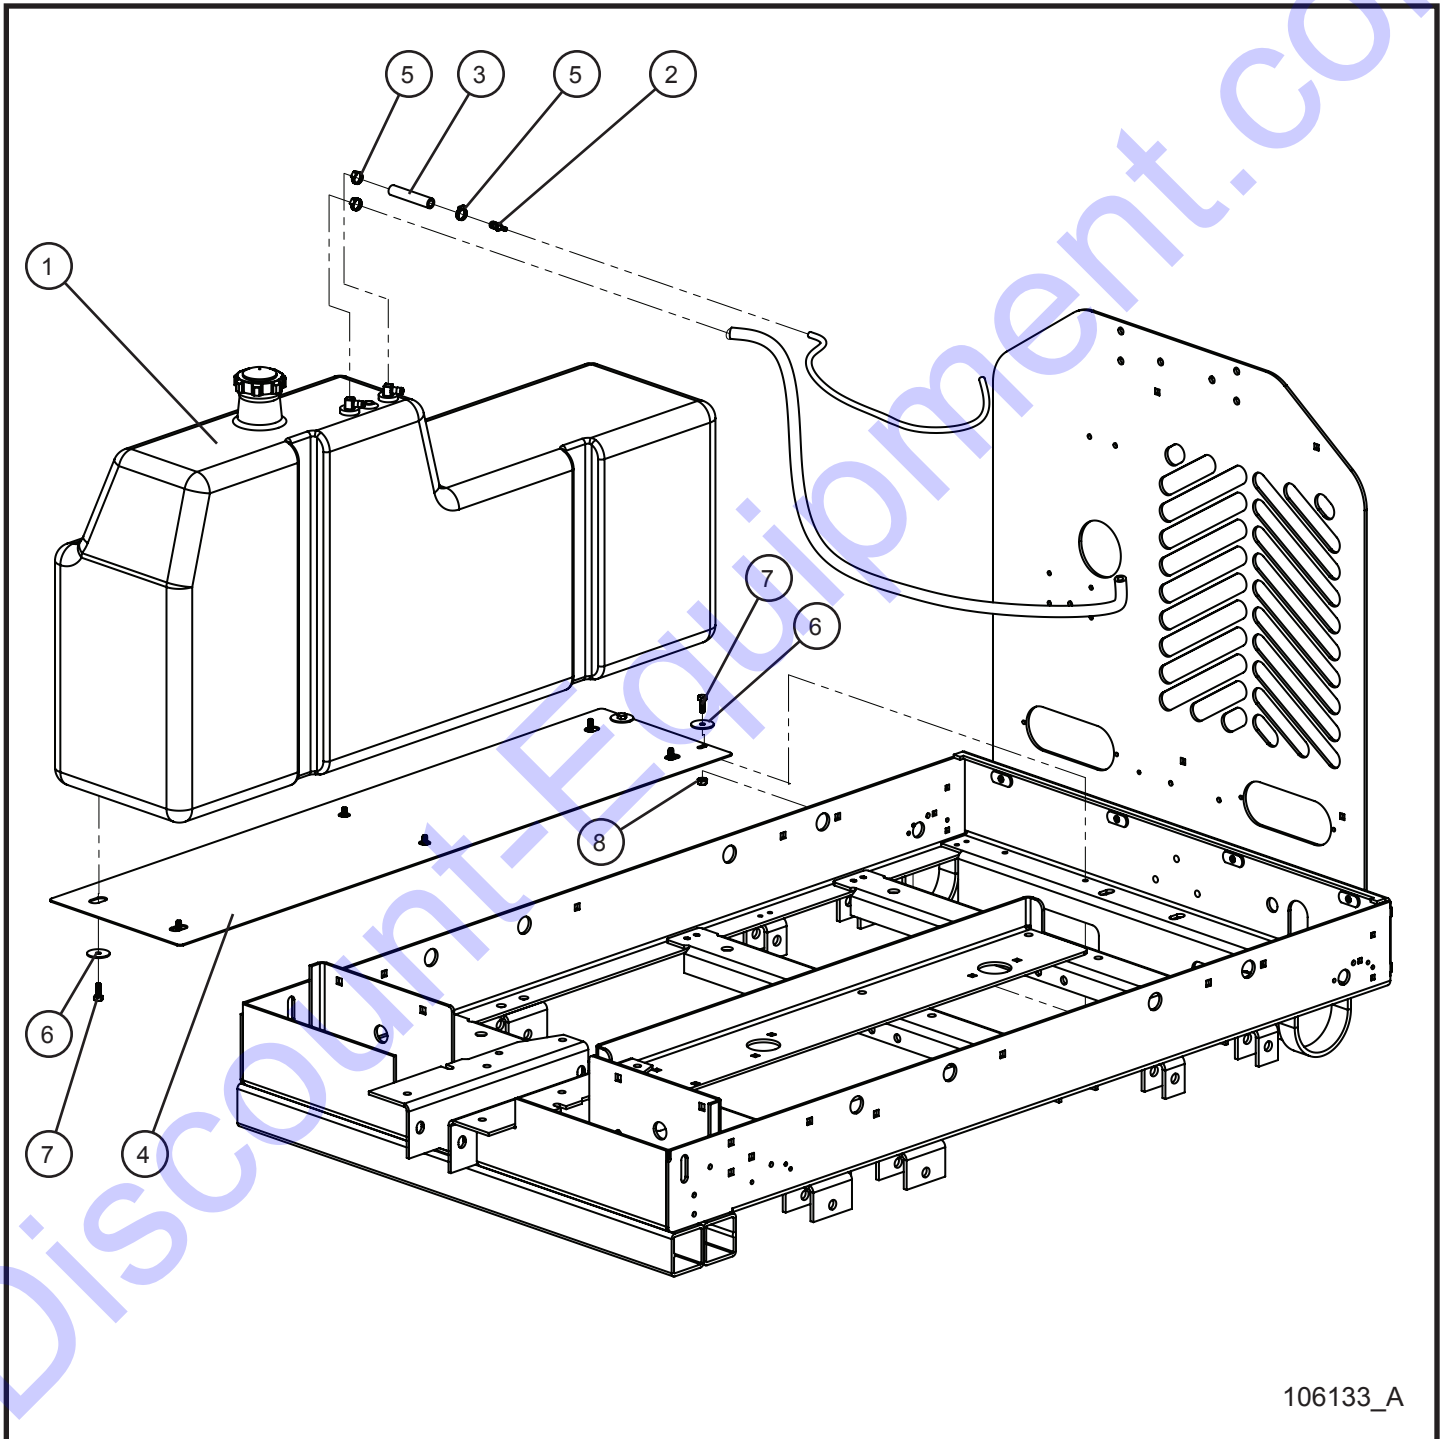

8.6 - Non FCS Fuel Tank Group

SN 0001PRO215 and UP

106133_A

Night-Lite ProII™

8.6 - Non FCS Fuel Tank Group

SN 0001PRO215 and UP

Item	Part No.	Part Description	Qty.
1	105482	FUEL TANK 30 GALLON PRO II	1
2	106134	REDUCER FITTING HOSE BARB	1
3	081018	HOSE 5/16" FUEL LINE x 3 INCHES	1
4	102800P	FUEL TANK PROTECTOR PLATE	1
5	433400	#4 HOSE CLAMP	2
6	047007	1/4 x 1 1/4 x .056 FENDER WASHER	8
7	046010	1/4-20 x 3/4 HEX HEAD CS GR5 SS	8
8	044021	1/4-20 KEPS HEX NUT PL	2