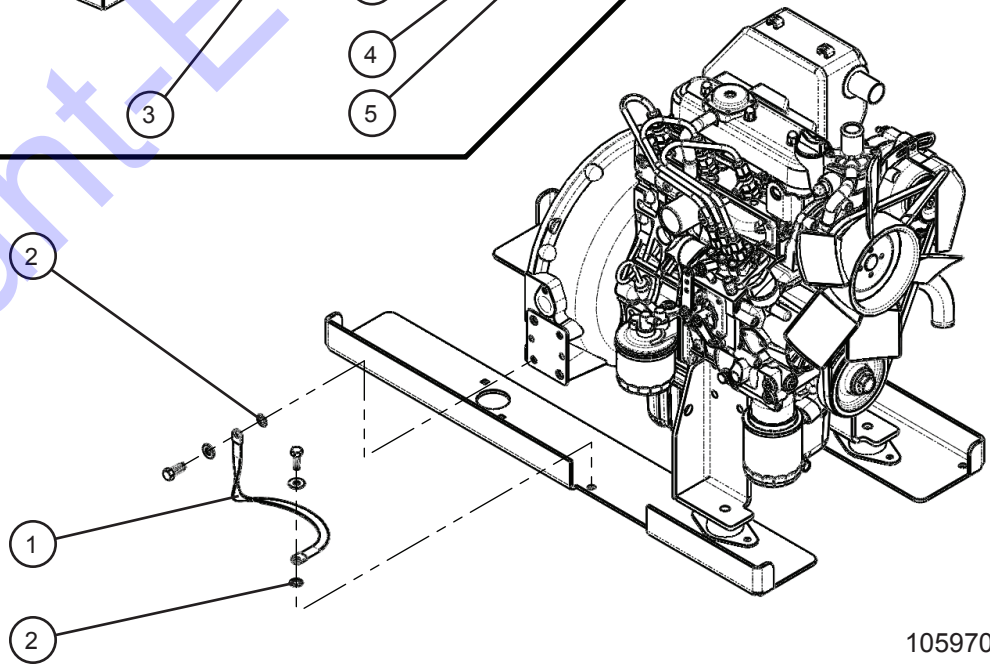

8.15 - CAT and Kubota Engine Ground Strap

SN 0001PRO215 and UP
SN 0001PRO2V15 and UP

105970_D