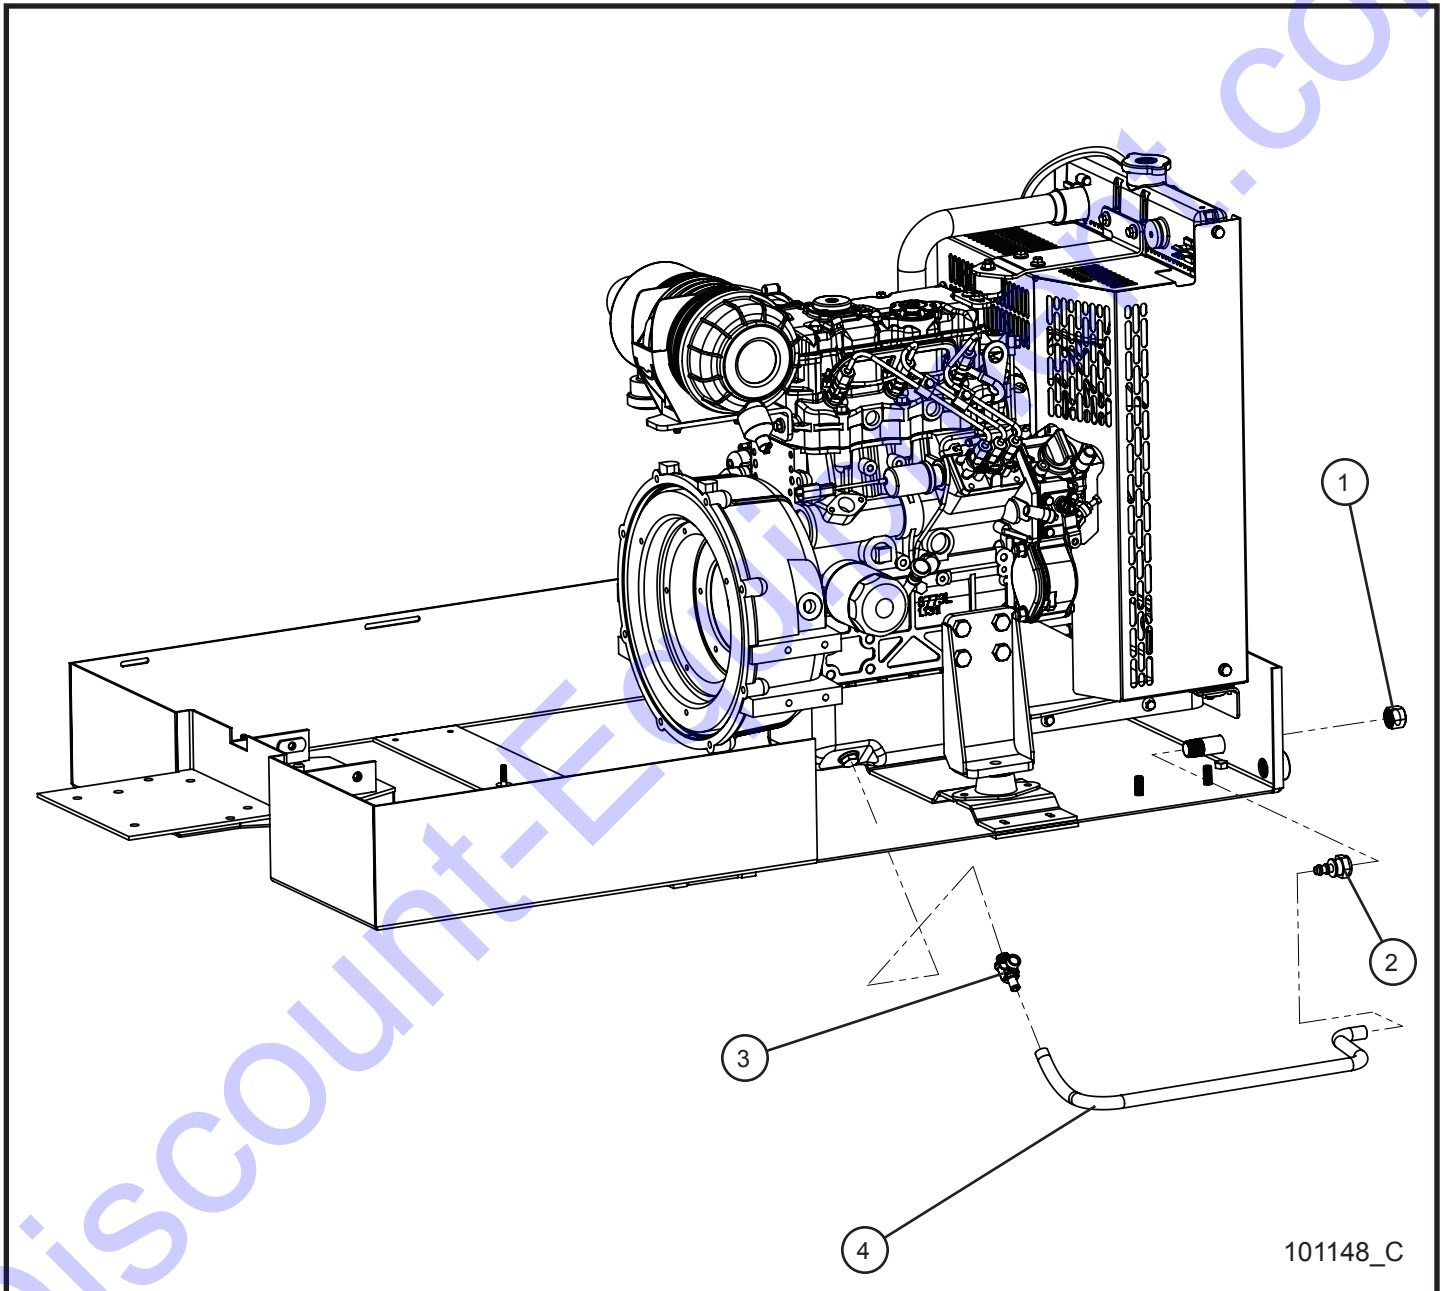

9.3 - CAT C1.1 Remote Oil Drain and Fumoto Valve

SN 0001PRO215 and UP
SN 0001PRO2V15 and UP

101148_C

Night-Lite ProII™

9.3 - CAT C1.1 Remote Oil Drain and Fumoto Valve

SN 0001PRO215 and UP
SN 0001PRO2V15 and UP

Item	Part No.	Part Description	Qty.
1	105089	1/2 NPT BRASS CAP	1
2	104865	3/8 HOSE x 1/2 NPT BARBED TO FEMALE	1
3	651193	DRAIN VALVE FUMOTO M16 x 1.5	1
4	081017	3/8 x 23" YELLOW FUEL HOSE	1