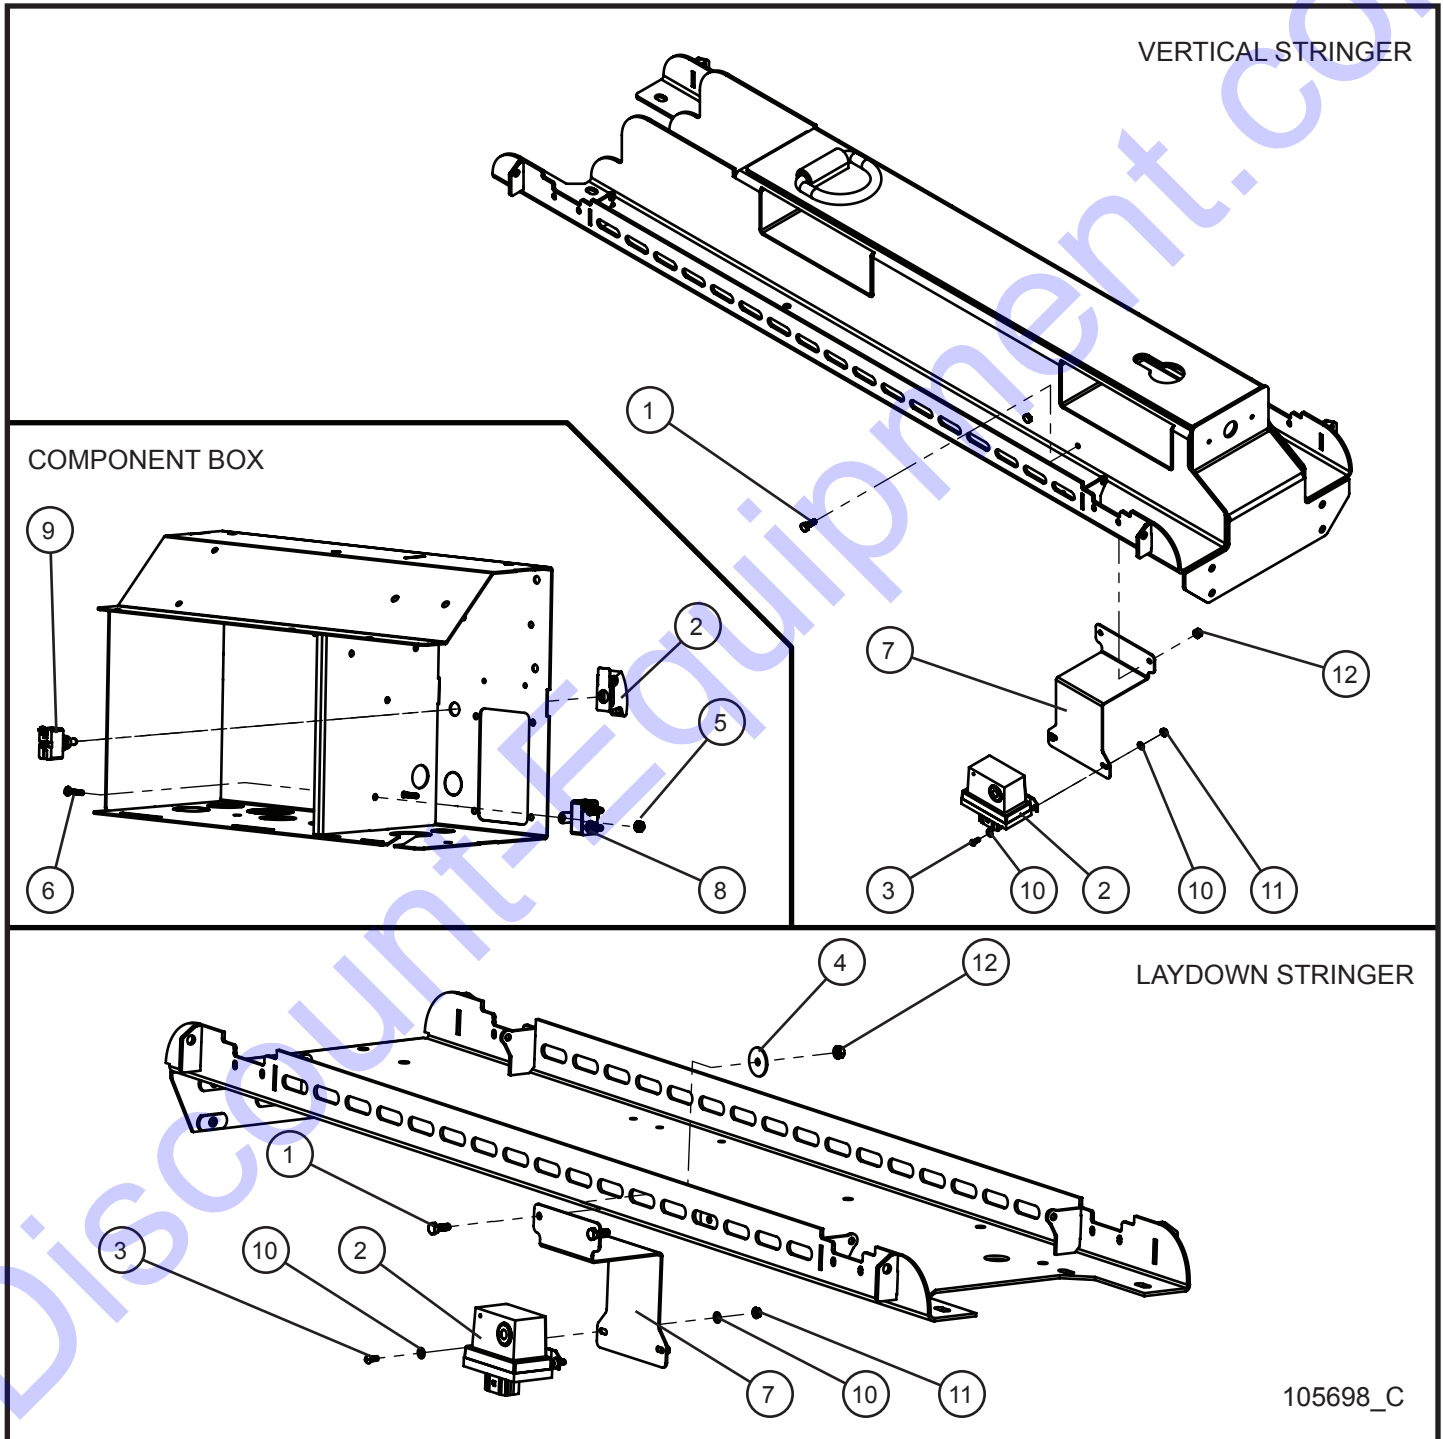

9.6 - CAT C1.1 Shocker Group (2 of 2)

SN 0001PRO215 and UP
SN 0001PRO2V15 and UP

105698_C

Night-Lite ProII™

9.6 - CAT C1.1 Shocker Group (2 of 2)

SN 0001PRO215 and UP
SN 0001PRO2V15 and UP

Item	Part No.	Part Description	Qty.
1	046010	1/4-20 x 3/4 HEX HEAD CS GR5 SS	2
2	105705	SHOCKER 2" VALVE KIT	1
3	041013	#8-32 x 1/2 PH-ROUND HEAD MS PL	2
4	047007	1/4 x 1 1/4 x .056 FENDER WASHER (LAYDOWN ONLY)	2
5	044003	#8-32 NC KEPS NUT	2
6	041201	#8-32 x 3/4 SL-ROUND HEAD MS PL	2
7	105803P	MOUNT SHOCKER CONTROL	1
8	105636	20 AMP BREAKER	1
9	340009	SWITCH 15A 125V	1
10	047004	#8 FLAT WASHER SAE ZC	4
11	044015	#8-32 KEPS HEX NUT SS	2
12	044023	1/4-20 NYLOCK HEX NUT PL	2