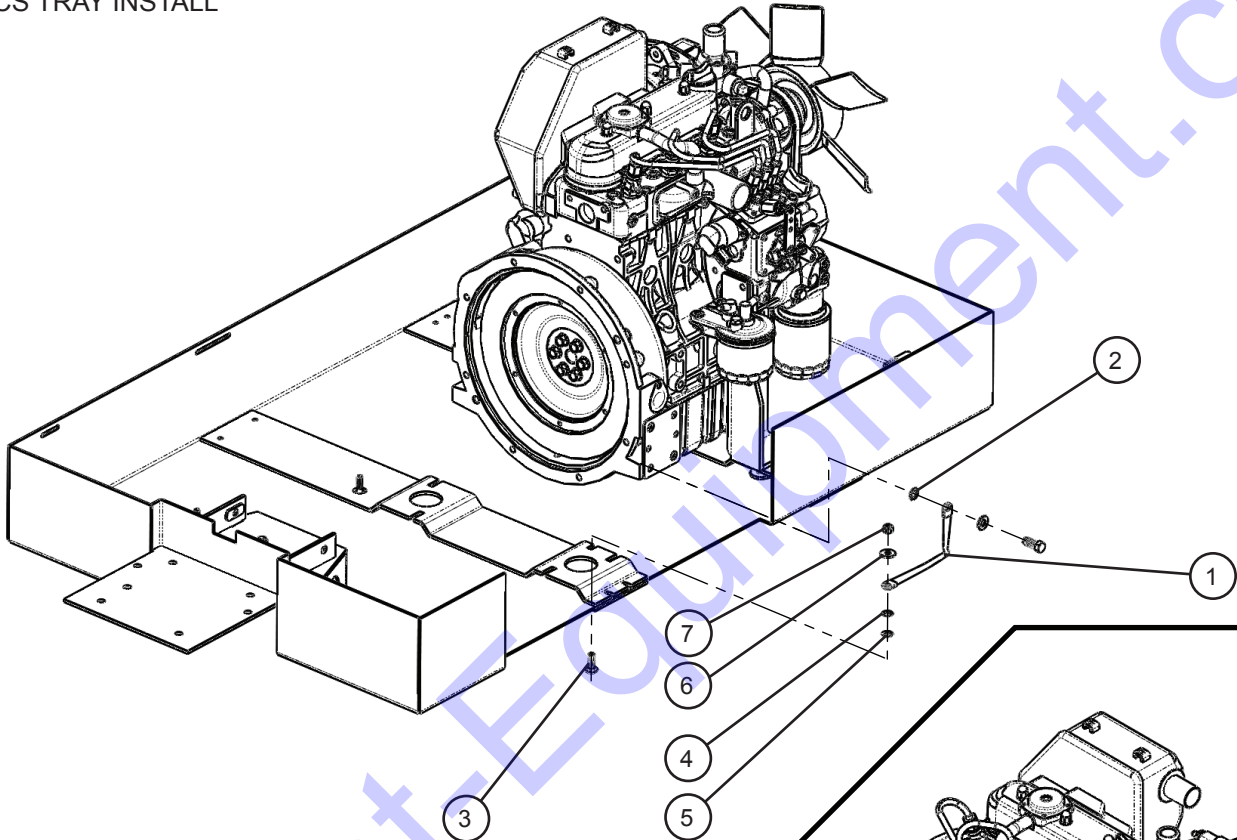

NON-FCS TRAY INSTALL

8.15 - CAT and Kubota Engine Ground Strap

SN 0001PRO215 and UP
SN 0001PRO2V15 and UP

FCS TRAY INSTALL