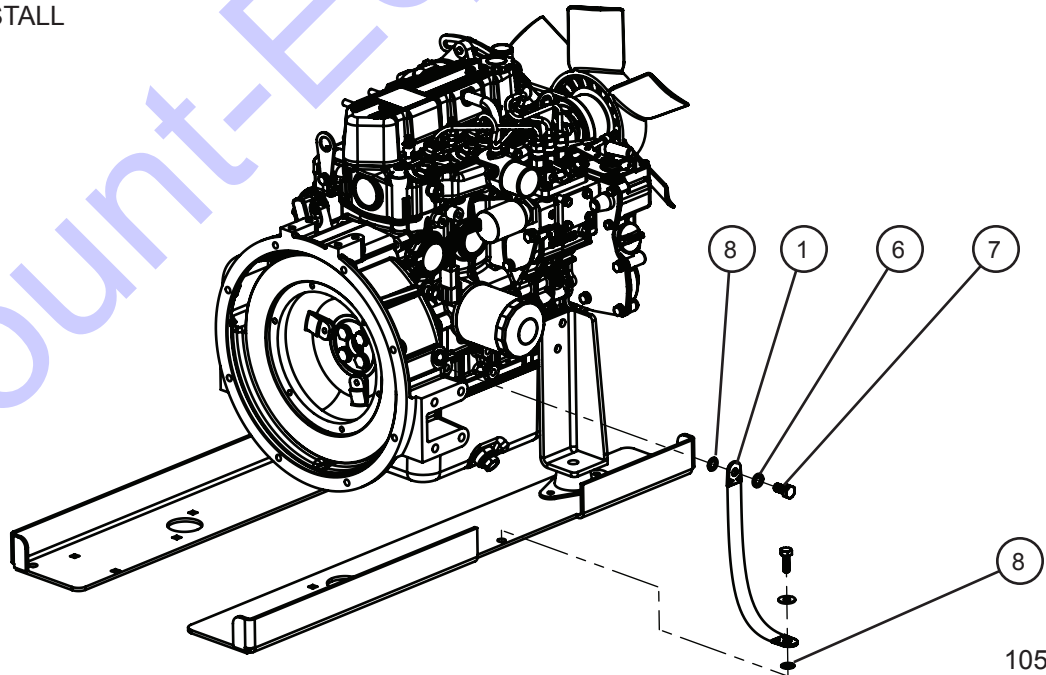

NON-FCS TRAY INSTALL