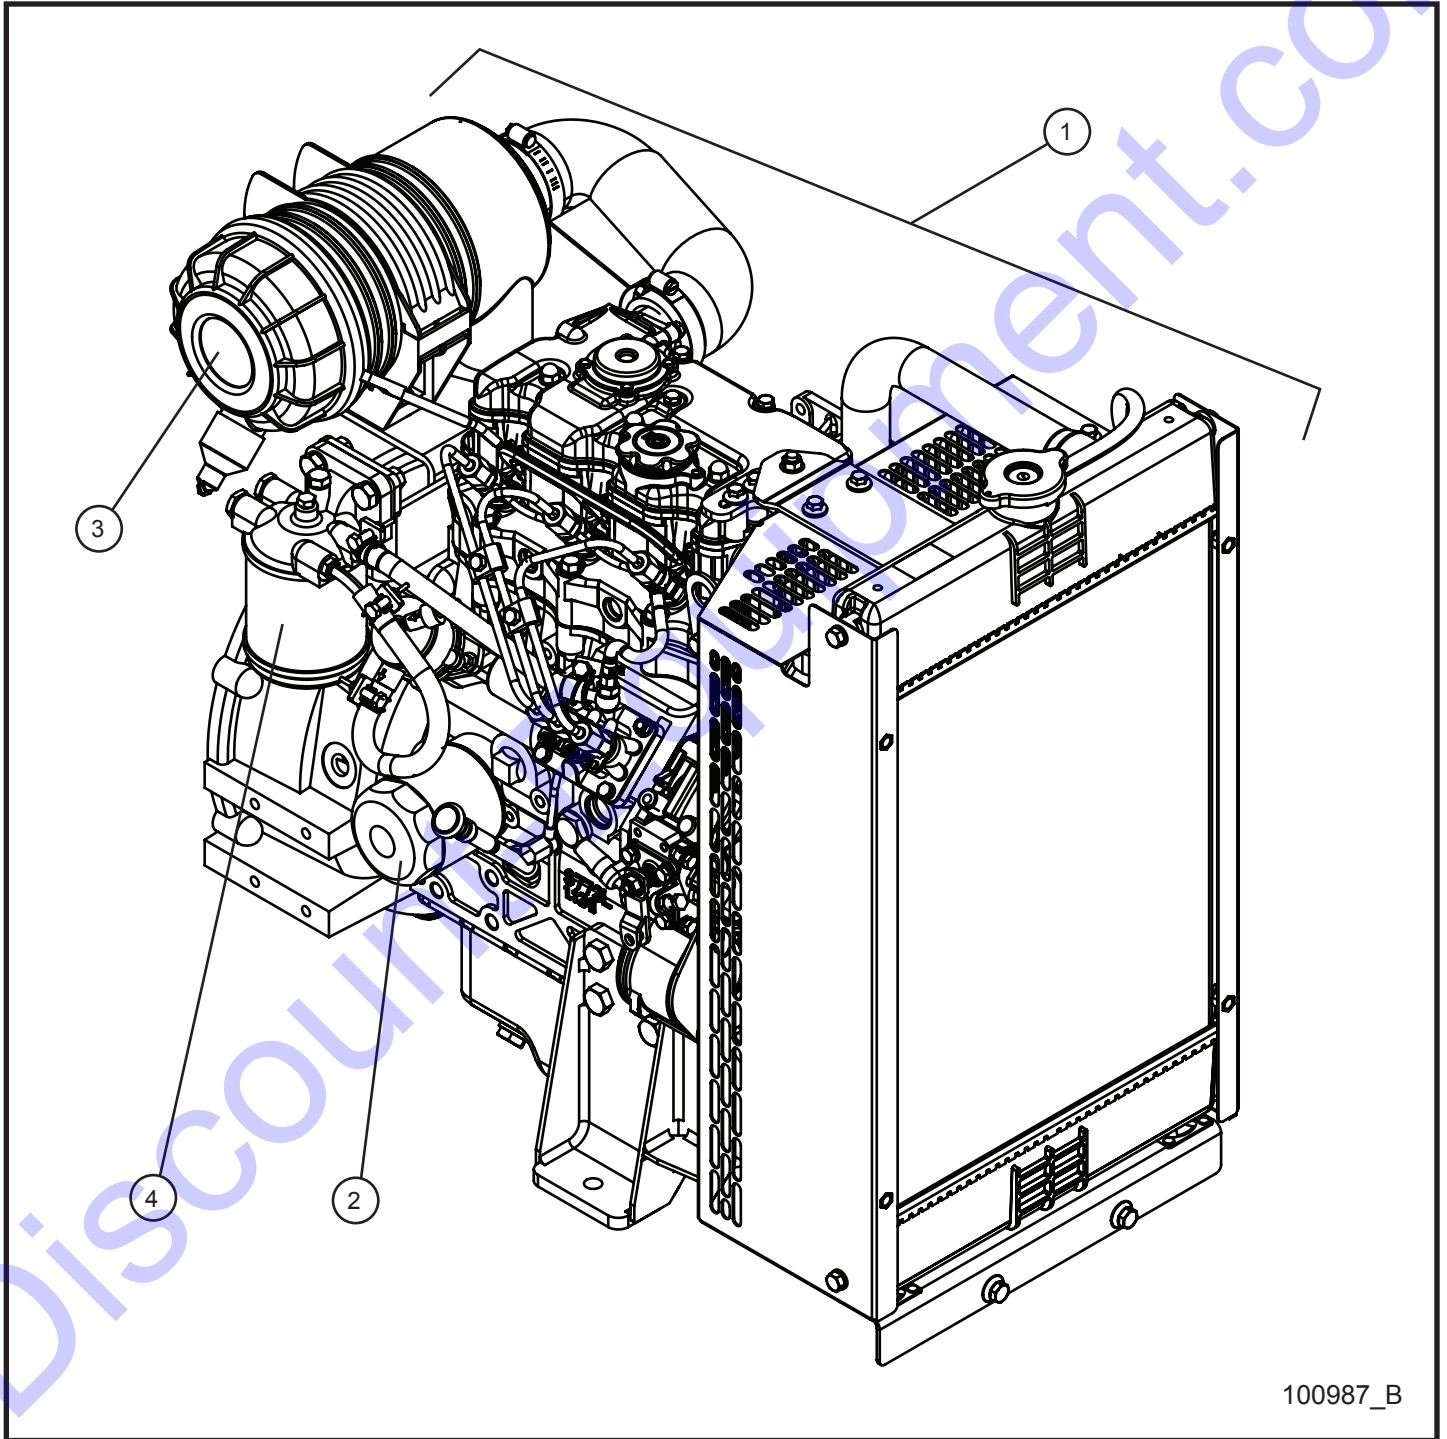

9.1 - CAT C1.1 Engine and Filters

SN 0001PRO215 and UP
SN 0001PRO2V15 and UP

100987_B

Night-Lite ProII™

9.1 - CAT C1.1 Engine and Filters

SN 0001PRO215 and UP
SN 0001PRO2V15 and UP

Item	Part No.	Part Description	Qty.
1	103558	ENGINE CAT C1.1 60Hz EPA Tier 4	1
	100987	ENGINE CAT C1.1 50Hz	1
2	650304	OIL FILTER	1
3	102580	AIR FILTER	1
4	103155	FUEL FILTER	1
NS	108461	CAT C1.1 FILTER KIT (INCLUDES PART NUMBERS 650304, 102580, & 103155)	1