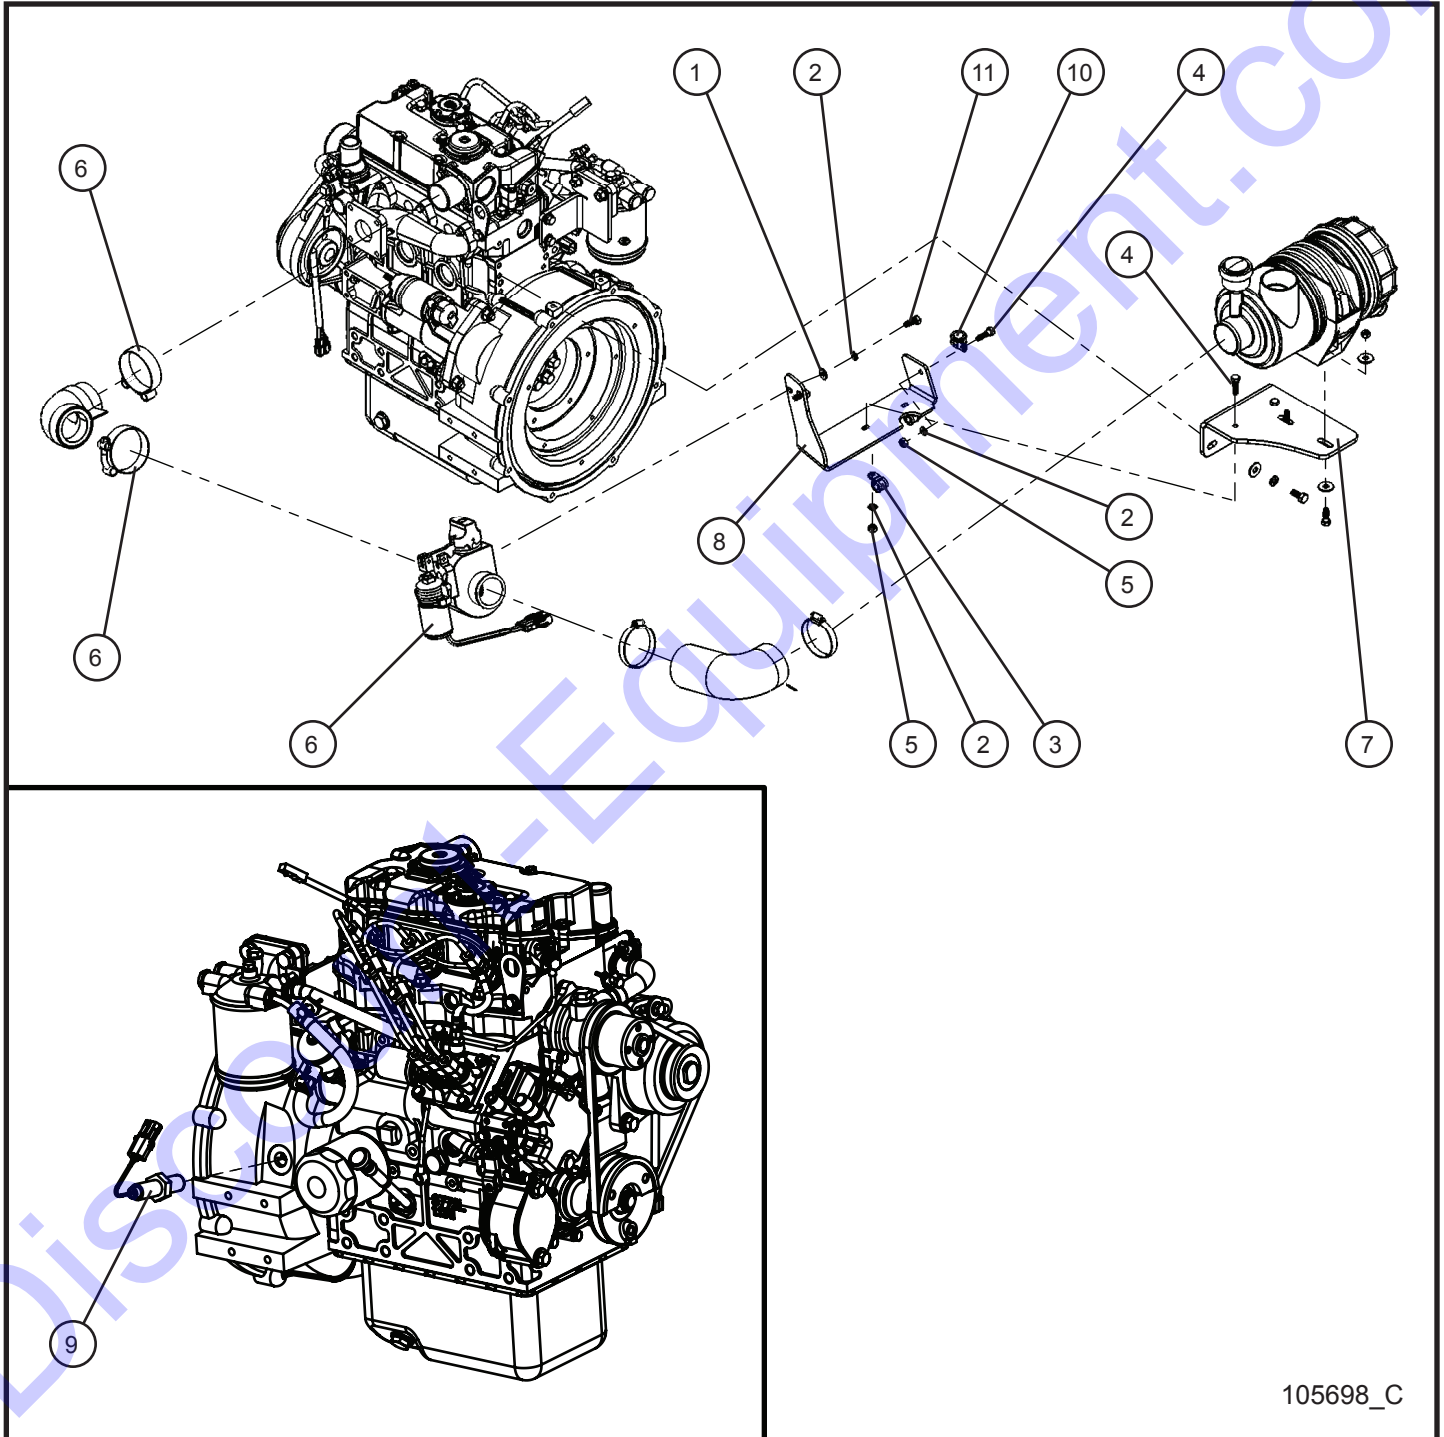

9.6 - CAT C1.1 Shocker Group (1 of 2)

SN 0001PRO215 and UP
SN 0001PRO2V15 and UP

105698_C

Night-Lite ProII™

9.6 - CAT C1.1 Shocker Group (1 of 2)

SN 0001PRO215 and UP
SN 0001PRO2V15 and UP

Item	Part No.	Part Description	Qty.
1	047005	1/4 FLAT WASHER PL	2
2	043020	1/4 SPLIT LOCK WASHER	5
3	022016	#6 CUSH CLAMP 1/4 HOLE	2
4	046015	1/4-20 x 1 HEX HEAD CS GR5 PL	3
5	044020	1/4-20 HEX NUT PL	3
6	105705	SHOCKER 2" VALVE KIT	1
7	105523P	BRACKET MOUNT AIR CLEANER/SHOCKER	1
8	105707P	BRACKET SHOCKER MOUNT	1
9	105536	RPM SENSORE 18mm x 1.5	1
10	022021	#10 CLAMP CUSH	1
11	102573	BOLT CAP SCREW HEX HEAD 1/4-20 x 3/4 GR 5 ZINC	2
NS	105802	HARNESS SHOCKER VALVE	1
NS	105702	SHOCKER SETUP INSTRUCTIONS	1
NS	106156	SCHEMATIC SHOCKER VALVE HARNESS	1