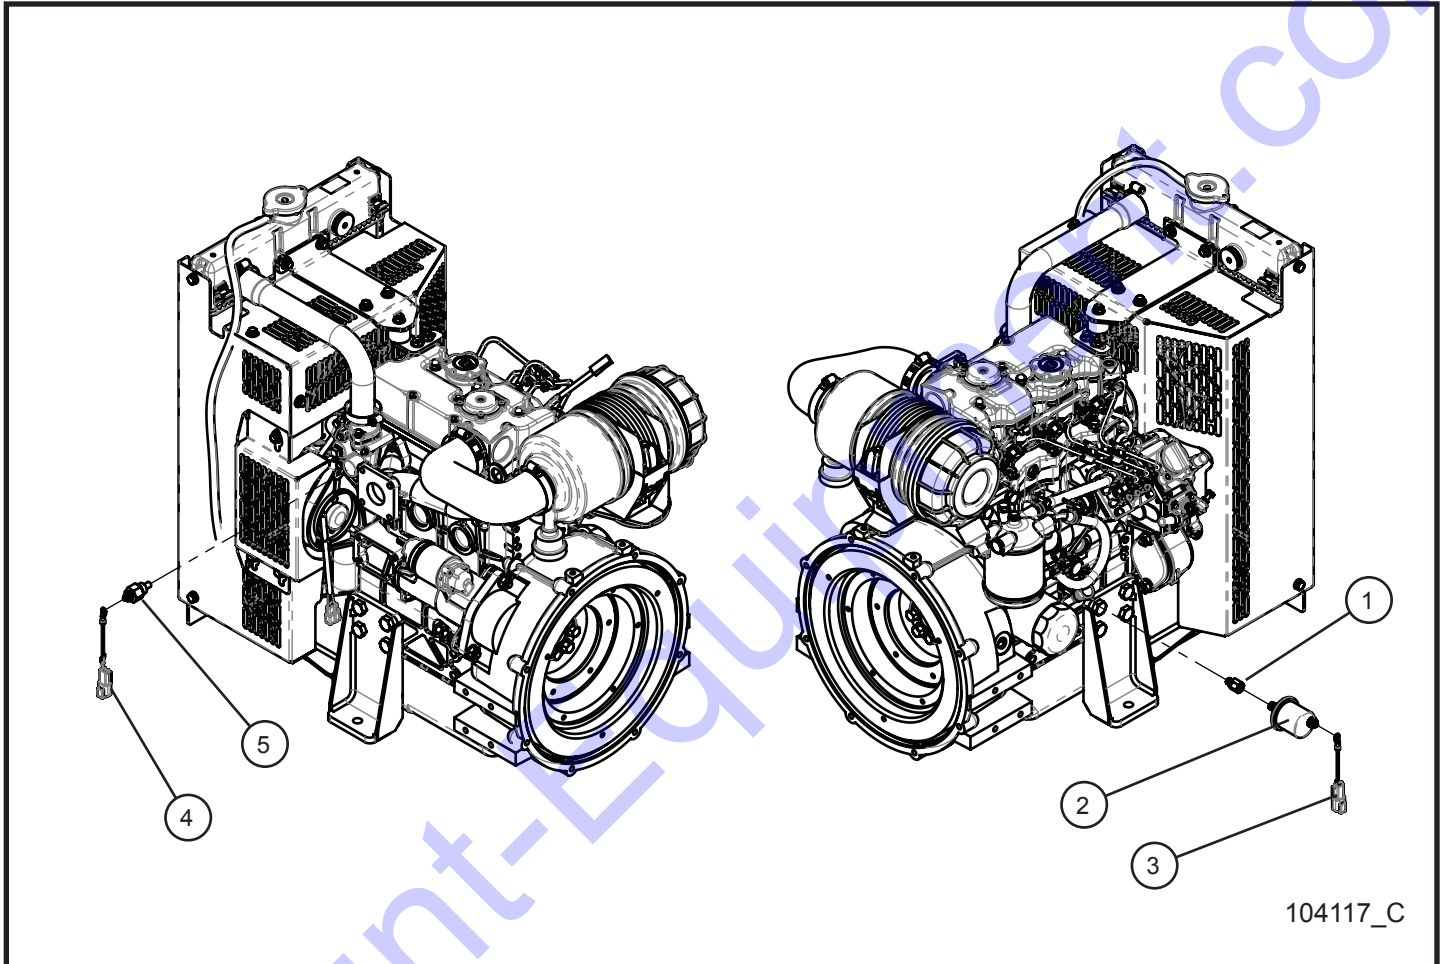

9.4 - CAT C1.1 LSC Sending Unit

SN 0001PRO215 and UP
SN 0001PRO2V15 and UP

Night-Lite ProII™

9.4 - CAT C1.1 LSC Sending Unit

SN 0001PRO215 and UP
SN 0001PRO2V15 and UP

Item	Part No.	Part Description	Qty.
1	104558	FITTING ADAPTER 1/8 BSPM x 1/8 NPTF	1
2	104019	SENDER OIL PRESSURE	1
3	105881	OIL JUMPER CAT	1
4	105882	TEMP JUMPER CAT	1
5	650769	SENDER TEMPERATURE M16 x 1.5	1
NS	105904	SCHEMATIC LSC CAT C1.1	1