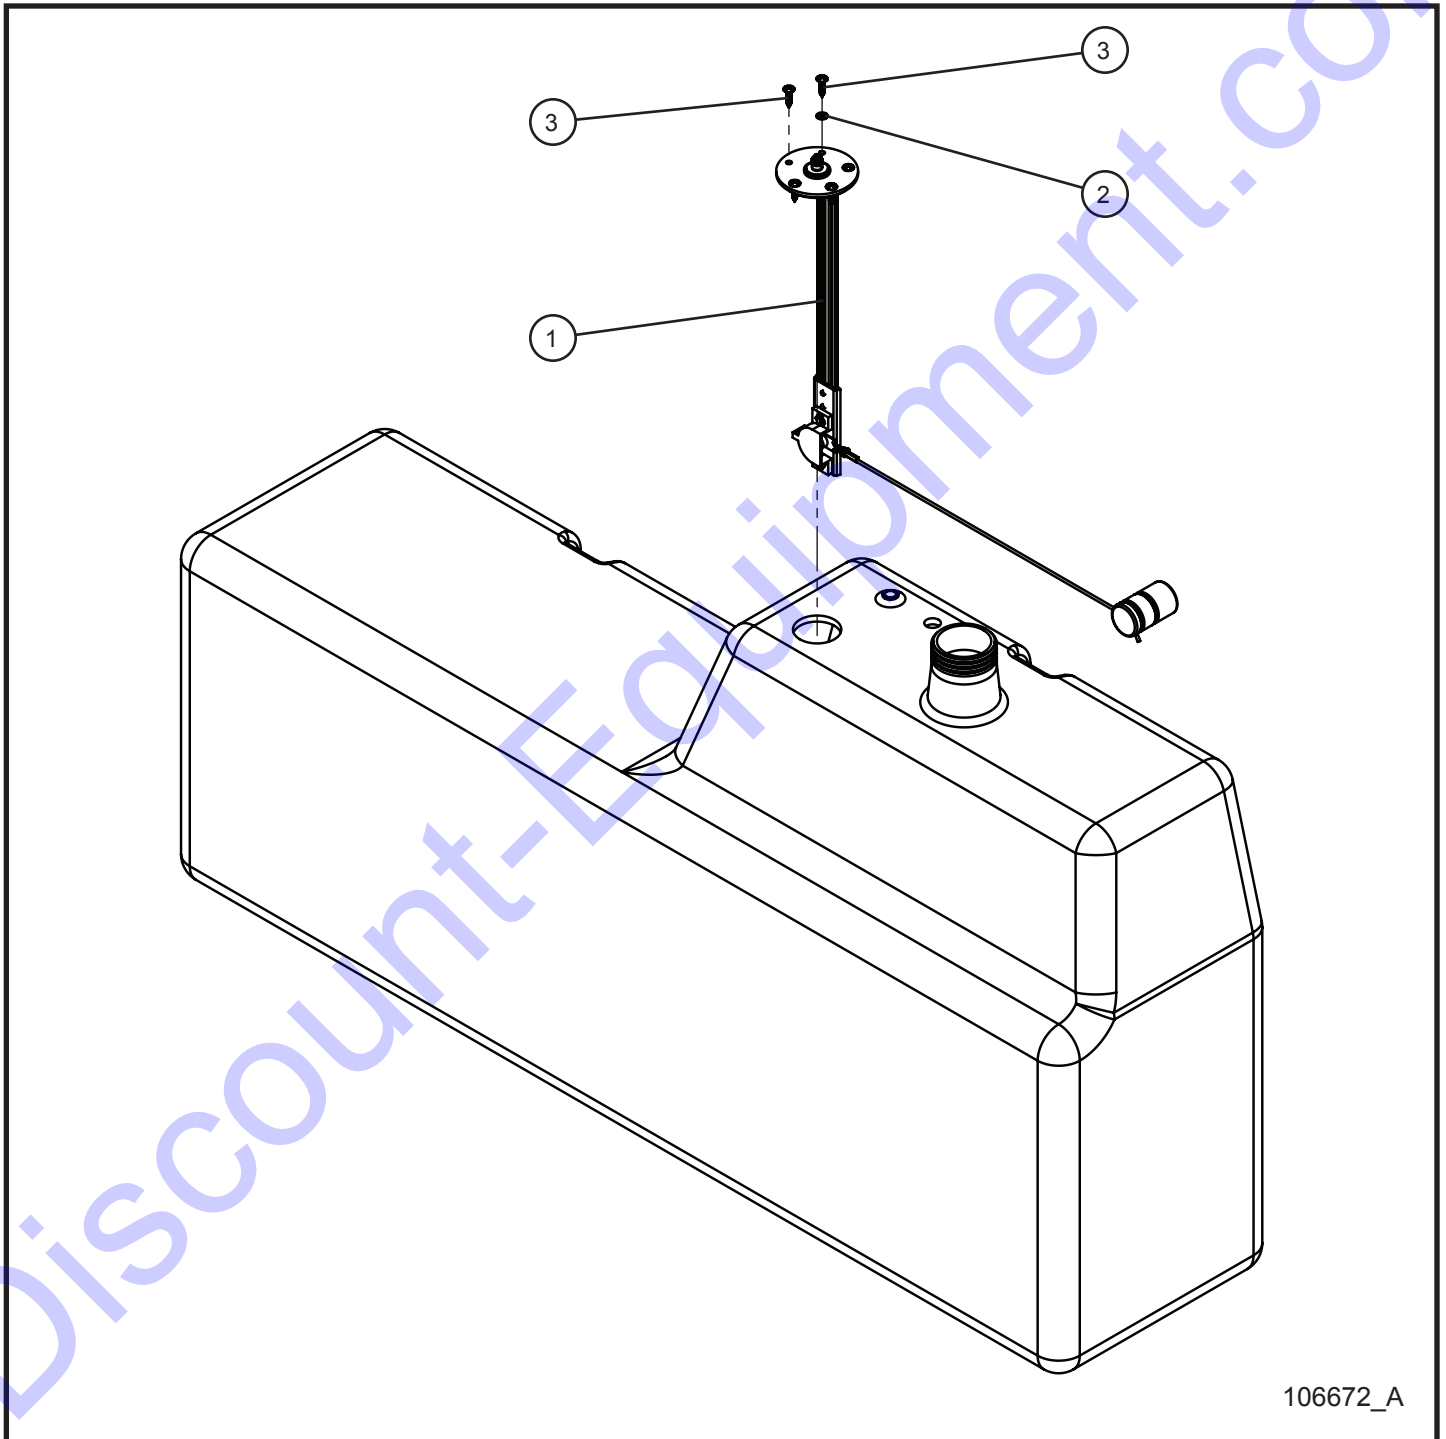

8.7 - Fuel Sender

SN 0001PRO215 and UP
SN 0001PRO2V15 and UP

Night-Lite ProII™

8.7 - Fuel Sender

SN 0001PRO215 and UP
SN 0001PRO2V15 and UP

Item	Part No.	Part Description	Qty.
1	352479	FUEL LEVEL SENDER ISS PRO	1
2	043015	#10 INT'L TOOTH LOCK WASHER PL	1
3	102556	SCREW #8 x 3/4	5
4	106055	HARNESS SENDER FUEL LEVEL	1
5	106341	SCHEMATIC FUEL SENDING UNIT	1