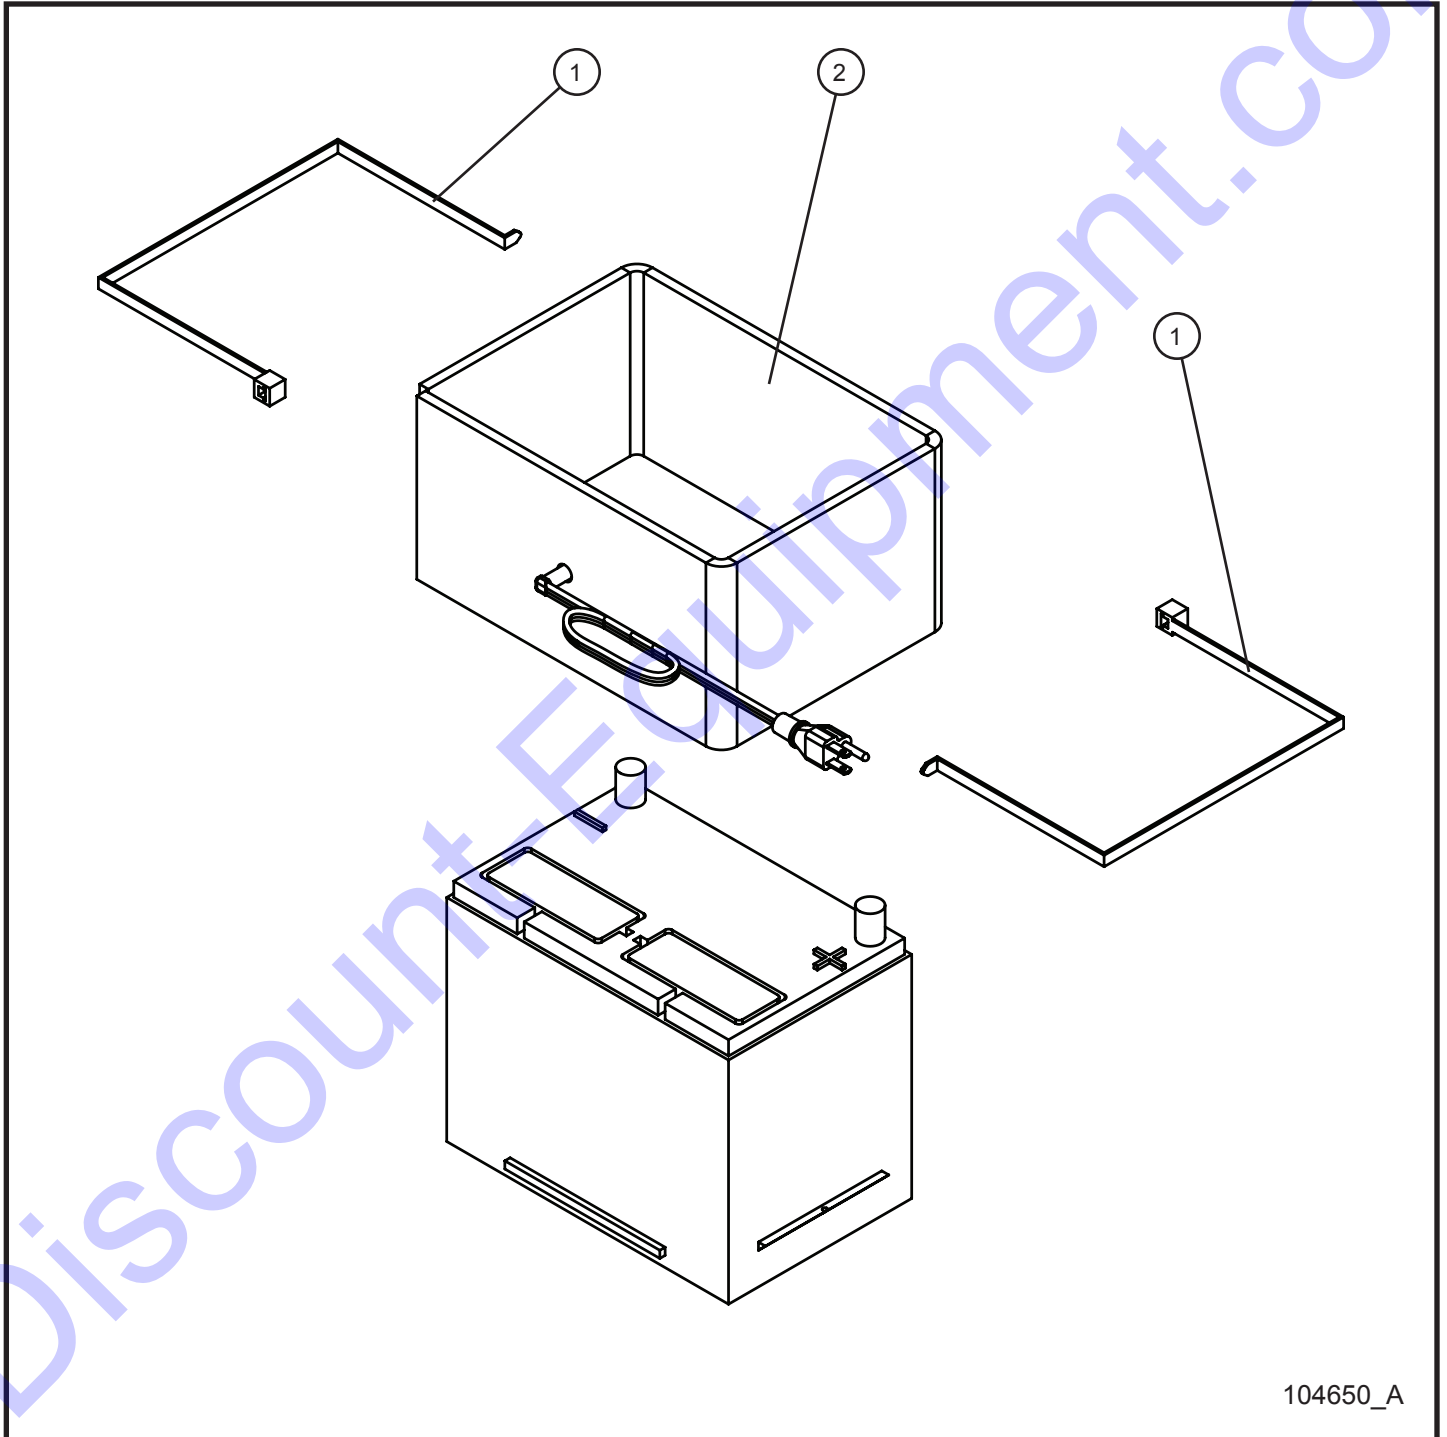

Discount-Equipment.com

8.3 - Battery Blanket

SN 0001PRO215 and UP
SN 0001PRO2V15 and UP

104650_A

Night-Lite ProII™

8.3 - Battery Blanket

SN 0001PRO215 and UP
SN 0001PRO2V15 and UP

Item	Part No.	Part Description	Qty.
1	105759	CABLE TIE 32"	2
2	024010	80 WATT BATTERY BLANKET	1