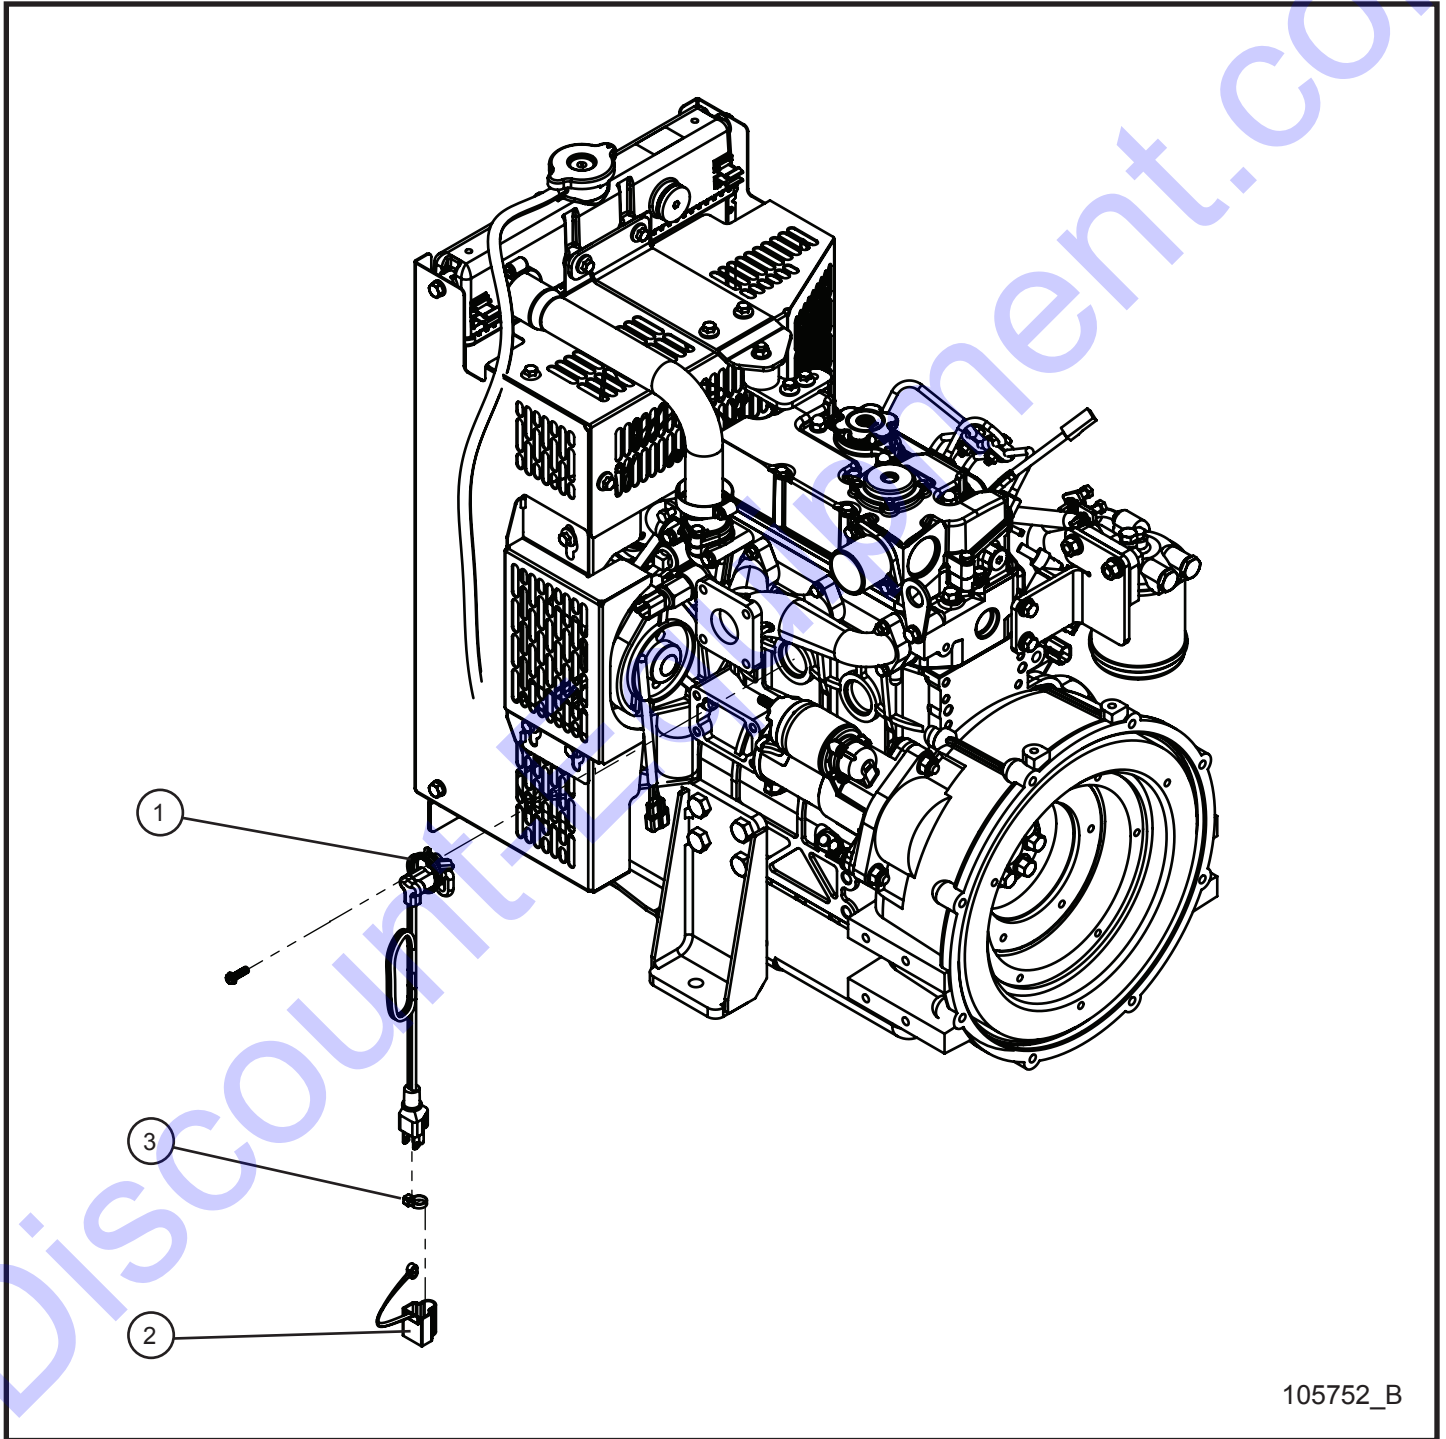

9.5 - CAT C1.1 Block Heater

SN 0001PRO215 and UP
SN 0001PRO2V15 and UP

105752_B

Night-Lite ProII™

9.5 - CAT C1.1 Block Heater

SN 0001PRO215 and UP
SN 0001PRO2V15 and UP

Item	Part No.	Part Description	Qty.
1	651192	BLOCK HEATER CAT C1.1	1
2	105995	END COVER 120 VOLT CORD	1
3	068090	CABLE TIE 8"	1