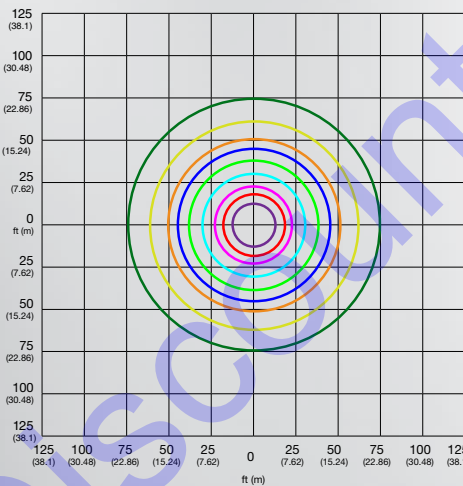

Area covered: 17,362 ft² (1,613 m²)
at minimum of 0.5 foot candles (ft-c)

Area covered: 20,106 ft² (1,868 m²)
at minimum of 0.5 foot candles (ft-c)

GENERAC MOBILE DIFFUSE LEDS OFFER VERSATILE LIGHTING.

ADJUST TO 45-DEGREE ANGLE TO MAXIMIZE LIGHT COVERAGE.