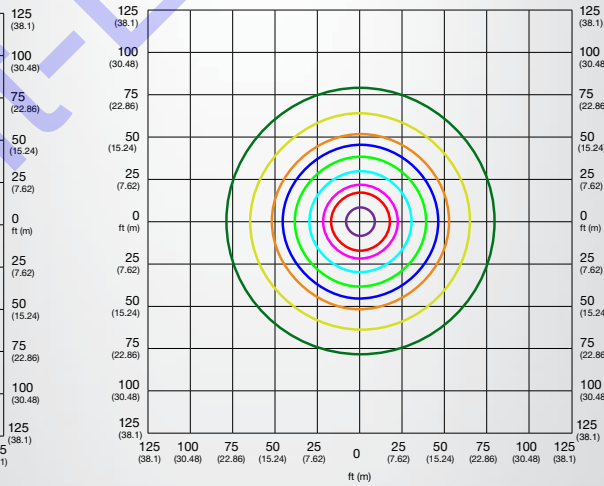

Area covered: 17,362 ft² (1,613 m²)
at minimum of 0.5 foot candles (ft-c)

Area covered: 20,106 ft² (1,868 m²)
at minimum of 0.5 foot candles (ft-c)

GENERAC MOBILE DIFFUSE LEDS OFFER VERSATILE LIGHTING.

ADJUST TO 45-DEGREE ANGLE TO MAXIMIZE LIGHT COVERAGE.