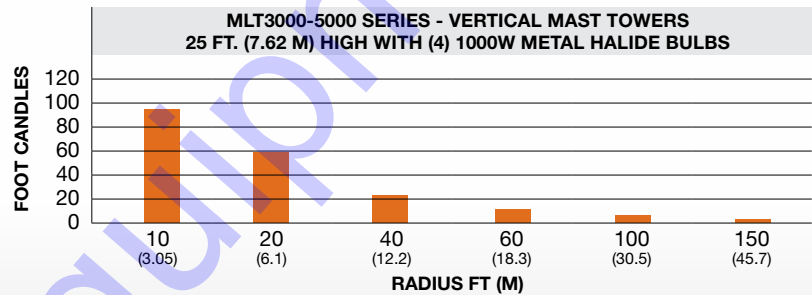

EASY INSTALLATION

The diffuse light fixture kit installs in a matter of minutes, minimizing downtime and labor costs. All hardware needed for the installation is included, with no welding required. Wiring is equally convenient. The diffuse light fixture uses four (4) 1000-1250 watt metal halide bulbs, with no need to modify or bypass breakers or ballasts.

(Horizontal Mast)

SPECIFICATIONS

Additional options available

	SPECIFICATIONS
Maximum Lumens Output	600,000
Maximum Watt Output	5000
Lamp Type	BT37
Lamp Socket Type	E39 - (4) Sockets

DURABLE

The rigid aluminum frame is very durable and lightweight, with a polymer lens designed to withstand all weather conditions. The impact resistant polymer material is robust and long-lasting, as compared to traditional glass lenses and fabric balloon lighting solutions.