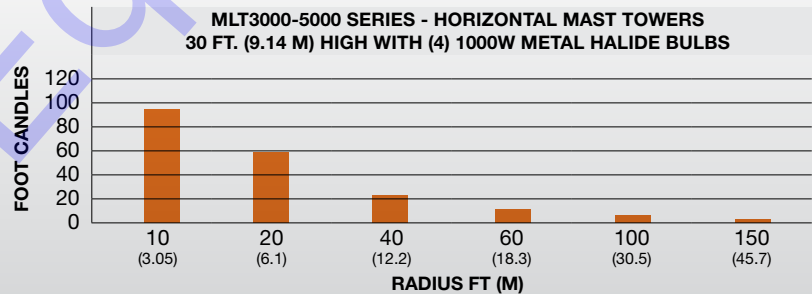

(Horizontal Mast)

SPECIFICATIONS

Additional options available

	SPECIFICATIONS
Maximum Lumens Output	600,000
Maximum Watt Output	5000
Lamp Type	BT37
Lamp Socket Type	E39 - (4) Sockets

DURABLE

The rigid aluminum frame is very durable and lightweight, with a polymer lens designed to withstand all weather conditions. The impact resistant polymer material is robust and long-lasting, as compared to traditional glass lenses and fabric balloon lighting solutions.