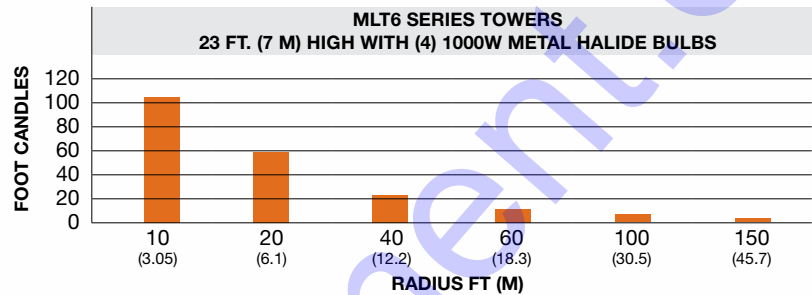

(Horizontal Mast)

SPECIFICATIONS

Additional options available

	SPECIFICATIONS
Maximum Lumens Output	600,000
Maximum Watt Output	5000
Lamp Type	BT37
Lamp Socket Type	E39 - (4) Sockets

DURABLE

The rigid aluminum frame is very durable and lightweight, with a polymer lens designed to withstand all weather conditions. The impact resistant polymer material is robust and long-lasting, as compared to traditional glass lenses and fabric balloon lighting solutions.