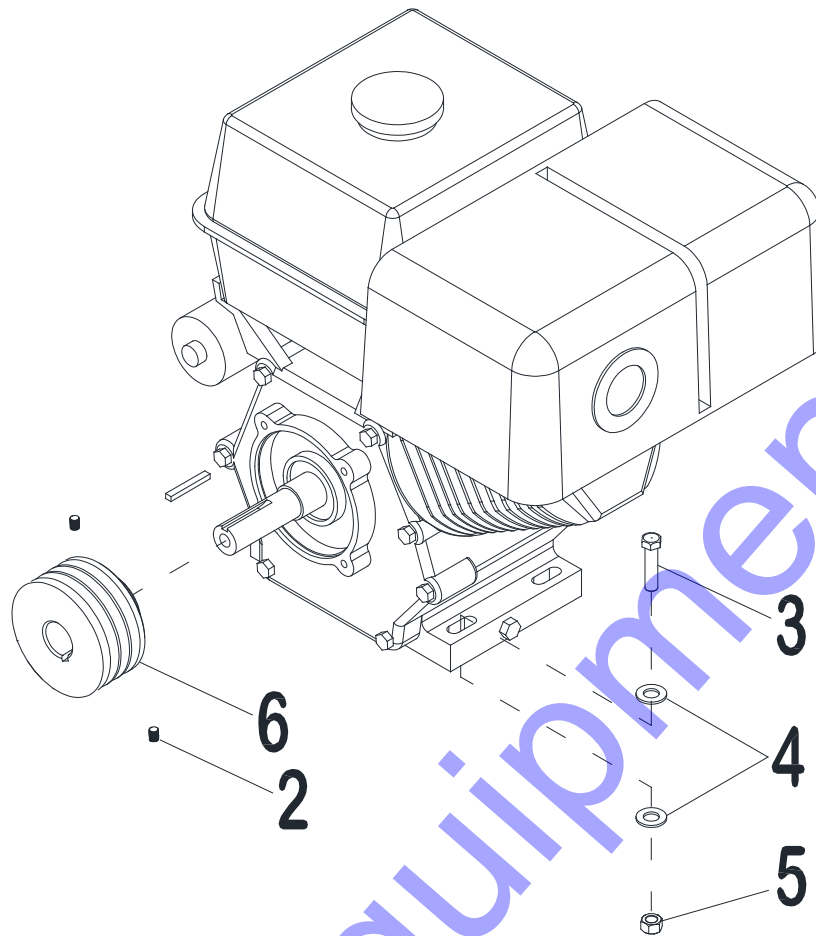

ENGINE

REF	PART	DESCRIPCION	DESCRIPTION	QTY
1	MGHO13CFGX390	Motor Honda 13 HP/ Filtron Ciclon	Engine, Honda 13 HP/Filter	1
2	OPFR056056	Opresor Allen 5/16" x 5/16"	Set Screw, 5/16" x 5/16"	2
3	TOCD038200	Tornillo Hex, 3/8" x 2"	Bolt, HexHd, 3/8" x 2"	4
4	RNPX038GAL	Rondana Plana, 3/8"	Washer Plain, 3/8"	8
5	TCCS038GAL	Tuerca Seg, 3/8"	Lock Nut, 3/8"	4
6	POFG3121003R	Polea 3-1/2" x 1"	Pulley 3-1/2" x 1"	1