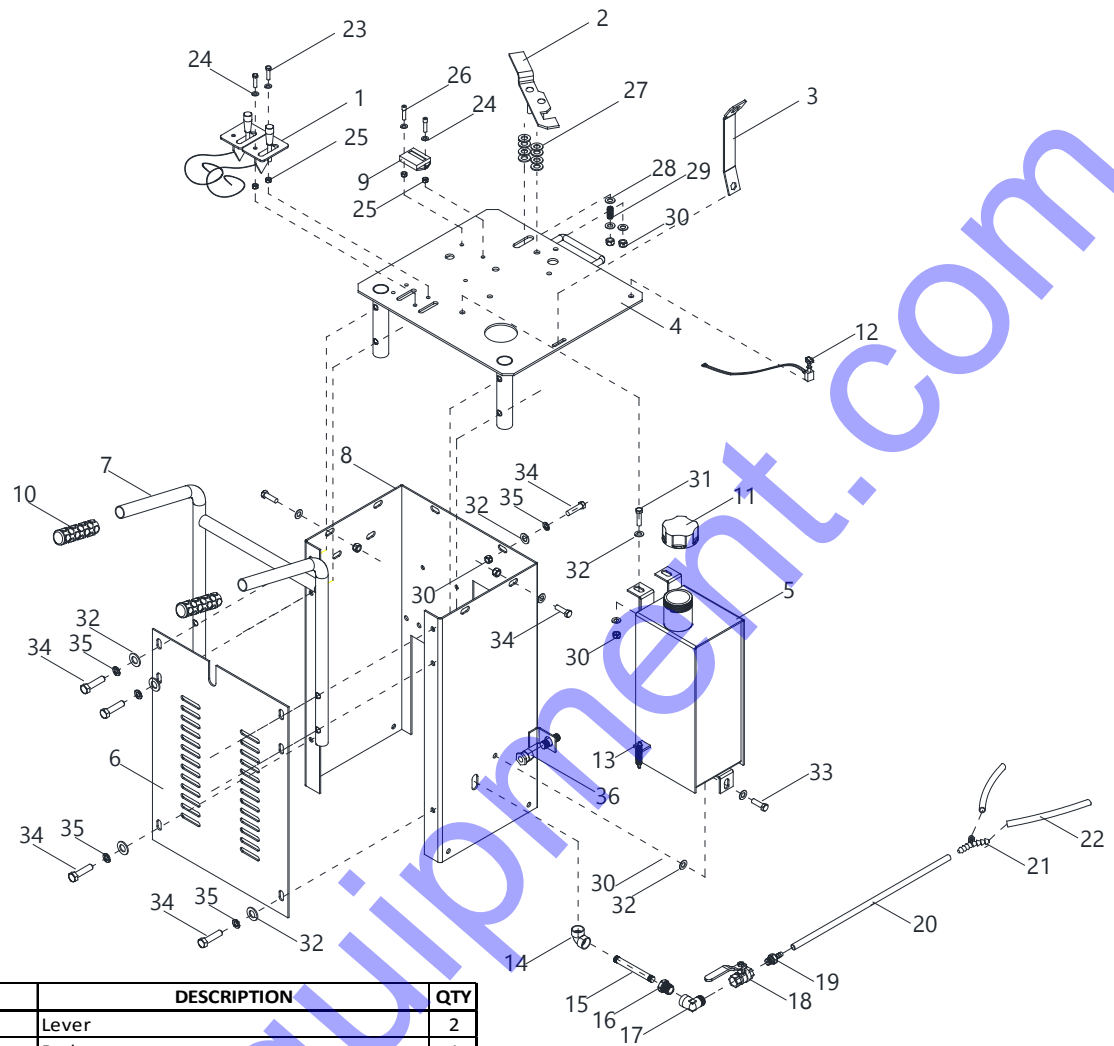

WATER TANK

REF	PARTS	DESCRIPCION	DESCRIPTION	QTY
1	0413CO03TA	Palanca	Lever	2
2	0400CO01FR	Freno	Brake	1
3	0406LA01TE	Llave	Wrench	1
4	0413CO01CA	Tapa superior Tanque	Tank Top Cover	1
5	0413CO01TA	Tanque de Agua	Water Tank	1
6	0413CO02TA	Tapa trasera Tanque	Back Tank Top	1
7	0413CO01MA	Maneral	Handle	1
8	0413LA01CA	Cajon	Console Weldment	1
9	0000RF01CA	Tacómetro	Tachometer	1
10	0000RF01MA	Puño para Manubrio	Handle Grip	2
11	0000RF08TA	Tapon Tanque de Agua 2-1/4"	2-1/4" Ratchet cap no vent w/ tether	1
12	0200KI01GA	Push Stop Completo	Shroud Assy Push Stop	1
13	0000RF09TA	Resorte 7/16"	Spring 7/16"	1
14	0000RF07TA	Codo 1/4" 90°	Elbow 90°, 1/4"	1
15	0000RF10TA	Niple 1/4" x 4"	Niple 1/4" x 4"	1
16	0000RF11TA	Reductor 1/4"-1/2"	Reduction Bushing 1/4-1/2"	1
17	0000RF01TA	Codo Pipa 90° 1/2"	Pipe Elbow 90° 1/2"	1
18	0000RF02TA	Llave de paso 1/2"	Ball Valve 1/2"	1
19	0000RF12TA	Conexión Espiga 1/2"-1/4"	Dowel 1/2" - 1/4"	1
20	0413RF01SA	Manguera 1/4" x 29-1/2"	Plastic Hose 1/4" x 29-1/2"	1
21	0401RF01SA	Conexión "Y" 1/4"	Y, 1/4"	1
22	0413RF02SA	Manguera 1/4" x 17-3/4"	Plastic Hose 1/4" x 17-3/4"	2
23	TOCD014034	Tornillo Hex, 1/4" x 3/4"	Bolt HexHd, 1/4" x 3/4"	2
24	RNPX014GAL	Rondana Plana, 1/4"	Washer Plain, 1/4"	4
25	TCCS014GAL	Tuerca Seg, 1/4"	Lock Nut, 1/4"	4
26	TOCT014112	Tornillo Allen, 1/4" x 1-1/2"	Bolt Allen HD, 1/4" x 1-1/2"	2
27	RNPX012GAL	Rondana Plana, 1/2"	Washer Plain, 1/2"	8
28	RNPX038NOR	Rodana negra, 3/8"	Washer Plain, 3/8"	3
29	0000RF01FR	Resorte 3/8" x 1"	Spring, 3/8" x 1"	1
30	TCCS038GAL	Tuerca Seg, 3/8"	Lock Nut, 3/8"	13
31	TOCD038114	Tornillo Hex, 3/8" x 1-1/4"	Bolt HexHd, 3/8" x 1-1/4"	2
32	RNPX038GAL	Rondana Plana, 3/8"	Washer Plain, 3/8"	16
33	TOCD038034	Tornillo Hex, 3/8" x 3/4"	Bolt HexHd, 3/8" x 3/4"	1
34	TOCD038100	Tornillo Hex, 3/8" x 1"	Bolt HexHd, 3/8" x 1"	10
35	RNRX038GAL	Rondana Presion, 3/8"	Washer Spring, 3/8"	10
36	0000RF13TA	Racor Fijo Hembra 1/2" x 3/4"	Swivel Adapter 1/2" NPT (F) x 3/4" GHT (F)	1