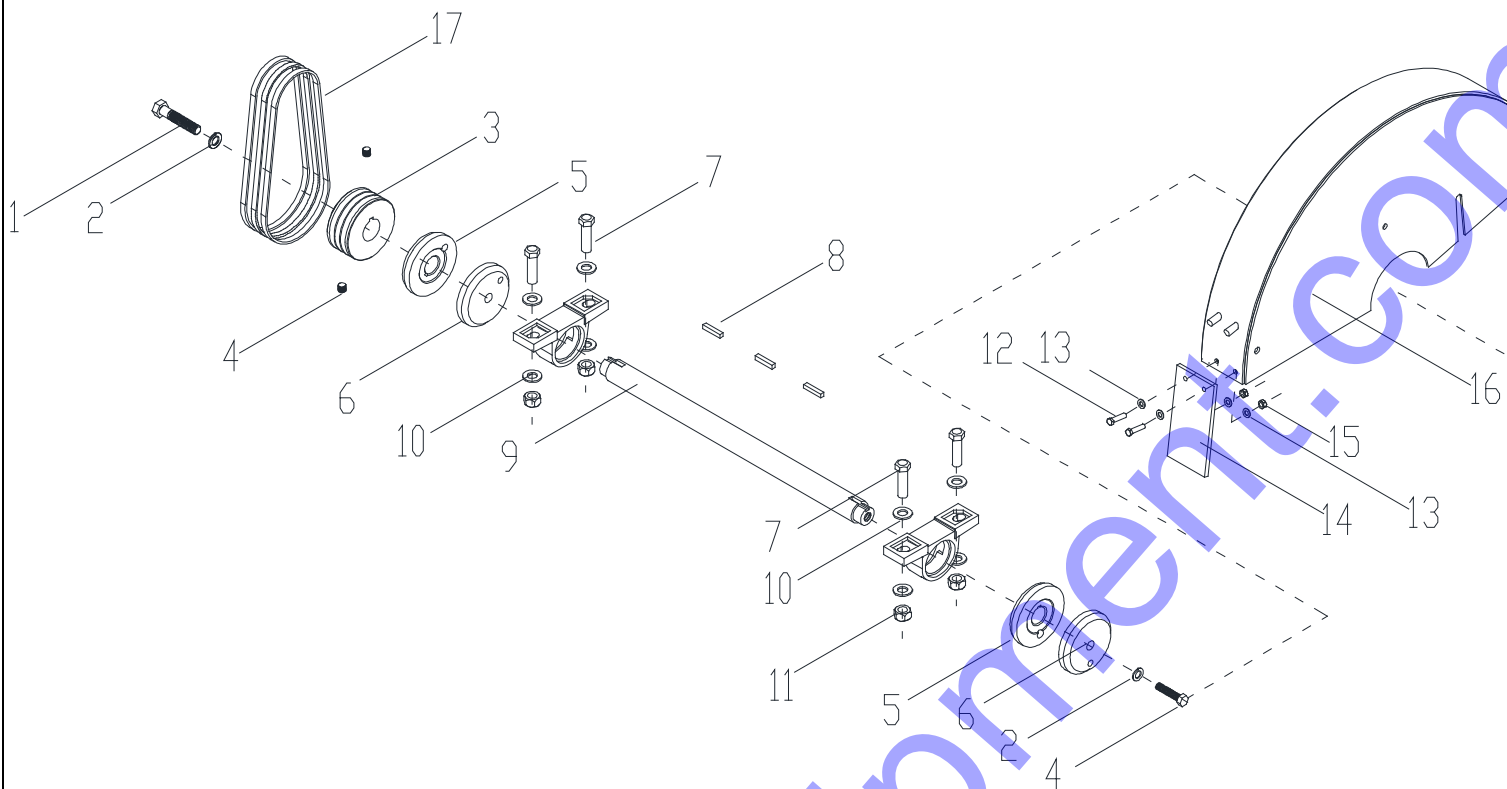

BLADE SHAFT/GUARD

REF	PARTS	DESCRIPCION	DESCRIPTION	QTY
1	TOCD012112	Tornillo, Hex, 1/2" x 1-1/2"	Bolt, HexHd, 1/2" x 1-1/2"	1
2	RNRX012GAL	Rondana Presion, 1/2"	Washer Spring, 1/2"	2
3	POFG3121003R	Polea Flecha Disco 3-1/2"x1" 3 ranuras	Pulley, Blade shaft, 3-1/2" x 1" 3 Grooves	1
4	OPFR056056	Opresor Allen 5/16" x 5/16"	Set Screw, 5/16" x 5/16"	2
5	0406CR03CO	Guasa Externa incluye perno	Outside Blade Collar Includes Pin	2
6	0406CR02CO	Guasa Interna	Inside Blade Collar	2
7	TOCD012200	Tornillo, Hex, 1/2" x 2"	Bolt, HexHd, 1/2" x 2"	4
8	0400CU01CO	Cuña 1/4" x 2"	Key 1/4" x 2"	3
9	0413CR01CO	Flecha Disco	Blade Shaft	1
10	RNPX012GAL	Rondana Plana, 1/2"	Washer Plain, 1/2"	8
11	TCCS012GAL	Tuerca, Seg, 1/2"	Lock Nut, 1/2"	4
12	TOCD014100	Tornillo Hex, 1/4" x 1"	Bolt HexHd, 1/4" x 1"	2
13	RNPX014NOR	Rondana Plana, 1/4"	Washer Plain, 1/4"	4
14	0000RF02GD	Lodera Guarda	Disco Mud Splash	1
15	TCCS014GAL	Tuerca Seg, 1/4"	Lock Nut, 1/4"	2
16	0413CO01GD	Guarda Disco	Blade Guard	1
17	0000BN3VX315	Banda 3VX315	Belt 3VX315	3