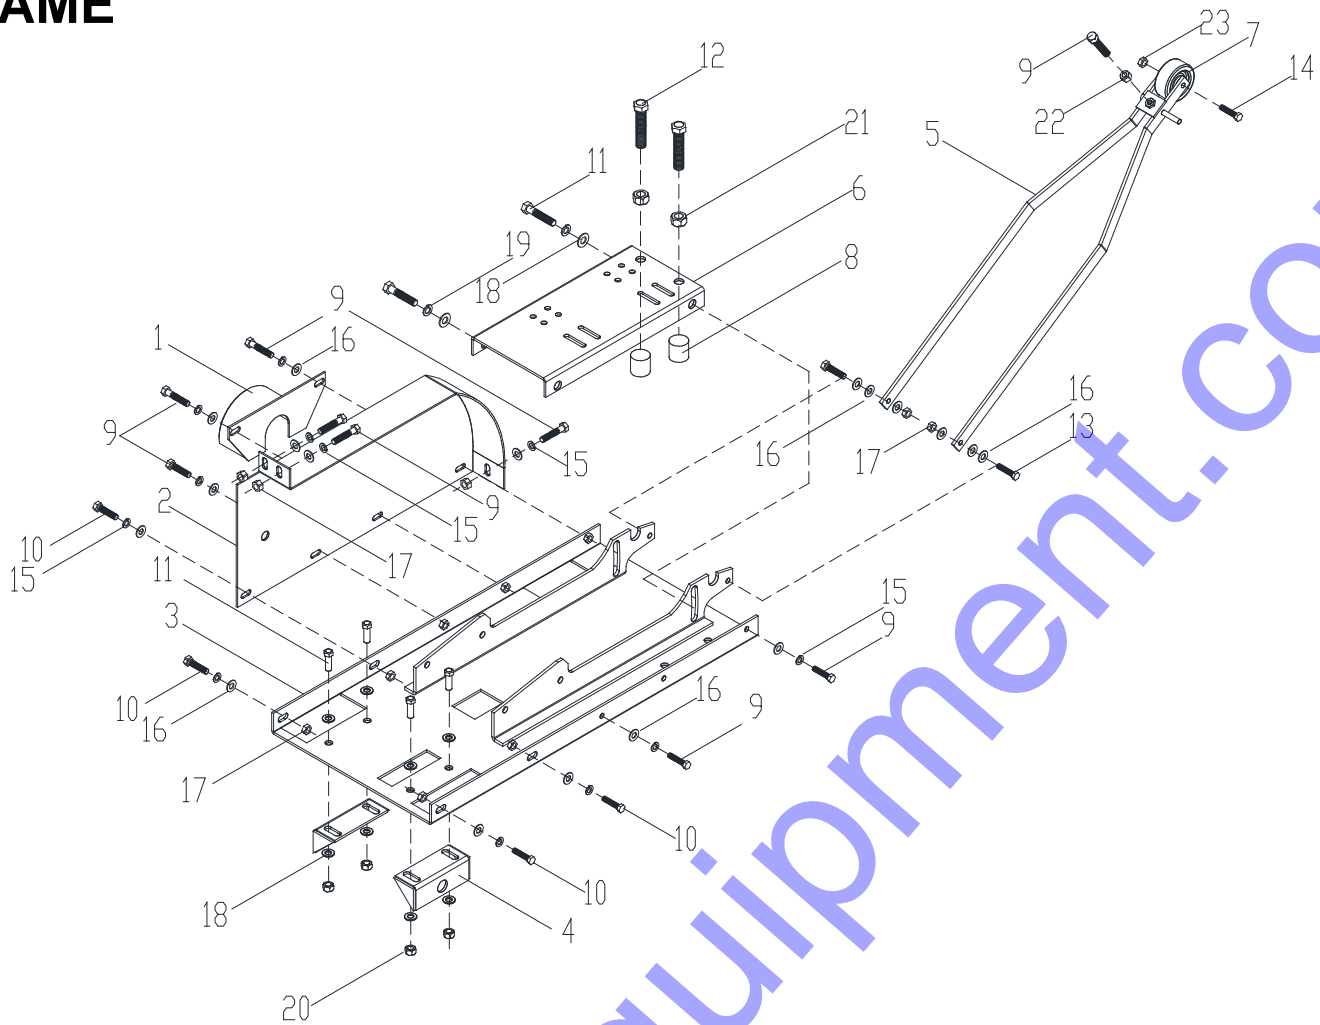

FRAME

REF	PARTS	DESCRIPCION	DESCRIPTION	QTY
1	0413CO01TF	Guarda Flecha	Shaft Guard	1
2	0413CO01GB	Guarda Banda	Belt Guard	1
3	0413CO01CH	Chasis	Frame	1
4	0400CO02RD	Chumacera Joper	Bracket	2
5	0413CO01GC	Guia de Corte	Cutter Guide	1
6	0413PL01BM	Base Motor	Engine Base	1
7	0000RF01GC	Rueda 3" x 1"	Wheel 3" x 1"	1
8	0413NY01BM	Protector de Nylamid	Shield Nylamid	2
9	TOCD038114	Tornillo, Hex, 3/8" 1-1/4"	Bolt, HexHd, 3/8" x 1-1/4"	8
10	TOCD038100	Tornillo, Hex, 3/8" 1"	Bolt, HexHd, 3/8" x 1"	4
11	TOCD012112	Tornillo, Hex, 1/2" x 1-1/2"	Bolt, HexHd, 1/2" x 1-1/2"	8
12	TOCD012500	Tornillo, Hex, 1/2" x 5"	Bolt, HexHd, 1/2" x 5"	2
13	TOCD038112	Tornillo, Hex, 3/8" x 1-1/2"	Bolt, HexHd, 3/8" x 1-1/2"	2
14	TOCD056212	Tornillo, Hex, 5/16" x 2-1/2"	Bolt, HexHd, 5/16" x 2-1/2"	1
15	RNRX038GAL	Rondana Presion, 3/8" Gal.	Washer Spring, 3/8"	12
16	RNPX038GAL	Rondana Plana, 3/8" Gal.	Washer Plain, 3/8"	18
17	TCCS038GAL	Tuerca Seg, 3/8"	Lock Nut, 3/8"	9
18	RNPX012GAL	Rondana Plana, 1/2" Gal.	Washer Plain, 1/2"	12
19	RNRX012GAL	Rondana Presion, 1/2" Gal.	Washer Spring, 1/2"	4
20	TCCS012GAL	Tuerca Seg, 1/2"	Lock Nut, 1/2"	4
21	TCCN012GAL	Tuerca, 1/2"	Nut, 1/2"	2
22	TCCN038GAL	Tuerca, 3/8"	Nut, 3/8"	1
23	TCCS056GAL	Tuerca Seg, 5/16"	Lock Nut, 5/16"	1