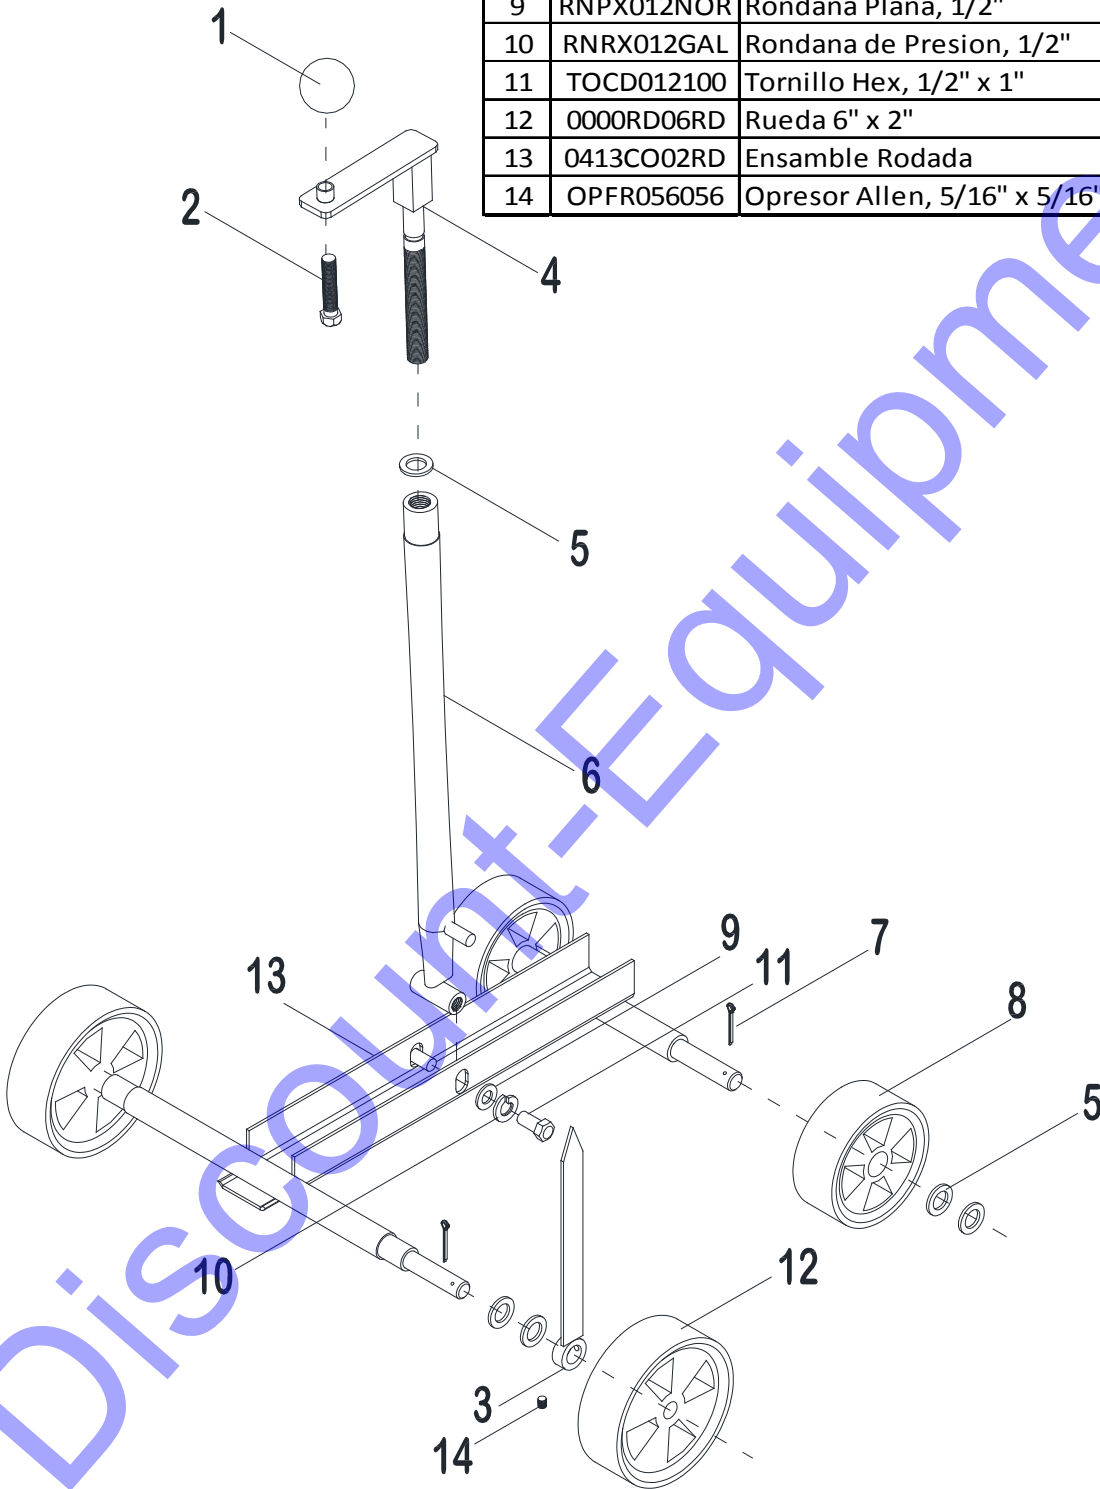

RAISE AXLE ASSY

REF	PART	DESCRIPCIÓN	DESCRIPTION	QTY
1	0000RF07RD	Perilla Bola	Ball Knob	1
2	TOCD012212	Tornillo Hex, 1/2" x 2-1/2"	Bolt HexHd, 1/2" x 2-1/2"	1
3	0413CO01RD	Flecha Indicadora	Guide Shaft	1
4	0413CO01TE	Tornillo Elevador	Raise Screw	1
5	RNPX034GAL	Rondana Plana, 3/4"	Washer Plain, 3/4"	9
6	0413CO02TE	Tubo Elevador	Raising Screw Tube	1
7	SC18112NOR	Chaveta 1/8" X 1/2"	Cotter Pin, 1/8" x 1/2"	4
8	0000RD05RD	Rueda 5" x 2"	Wheel 5" x 2"	2
9	RNPX012NOR	Rondana Plana, 1/2"	Washer Plain, 1/2"	2
10	RNRX012GAL	Rondana de Presion, 1/2"	Washer Spring, 1/2"	2
11	TOCD012100	Tornillo Hex, 1/2" x 1"	Bolt, HexHd, 1/2" x 1"	2
12	0000RD06RD	Rueda 6" x 2"	Wheel 6" x 2"	2
13	0413CO02RD	Ensamble Rodada	Axle Assembly	1
14	OPFR056056	Opresor Allen, 5/16" x 5/16"	Set Screw , 5/16" x 5/16"	1