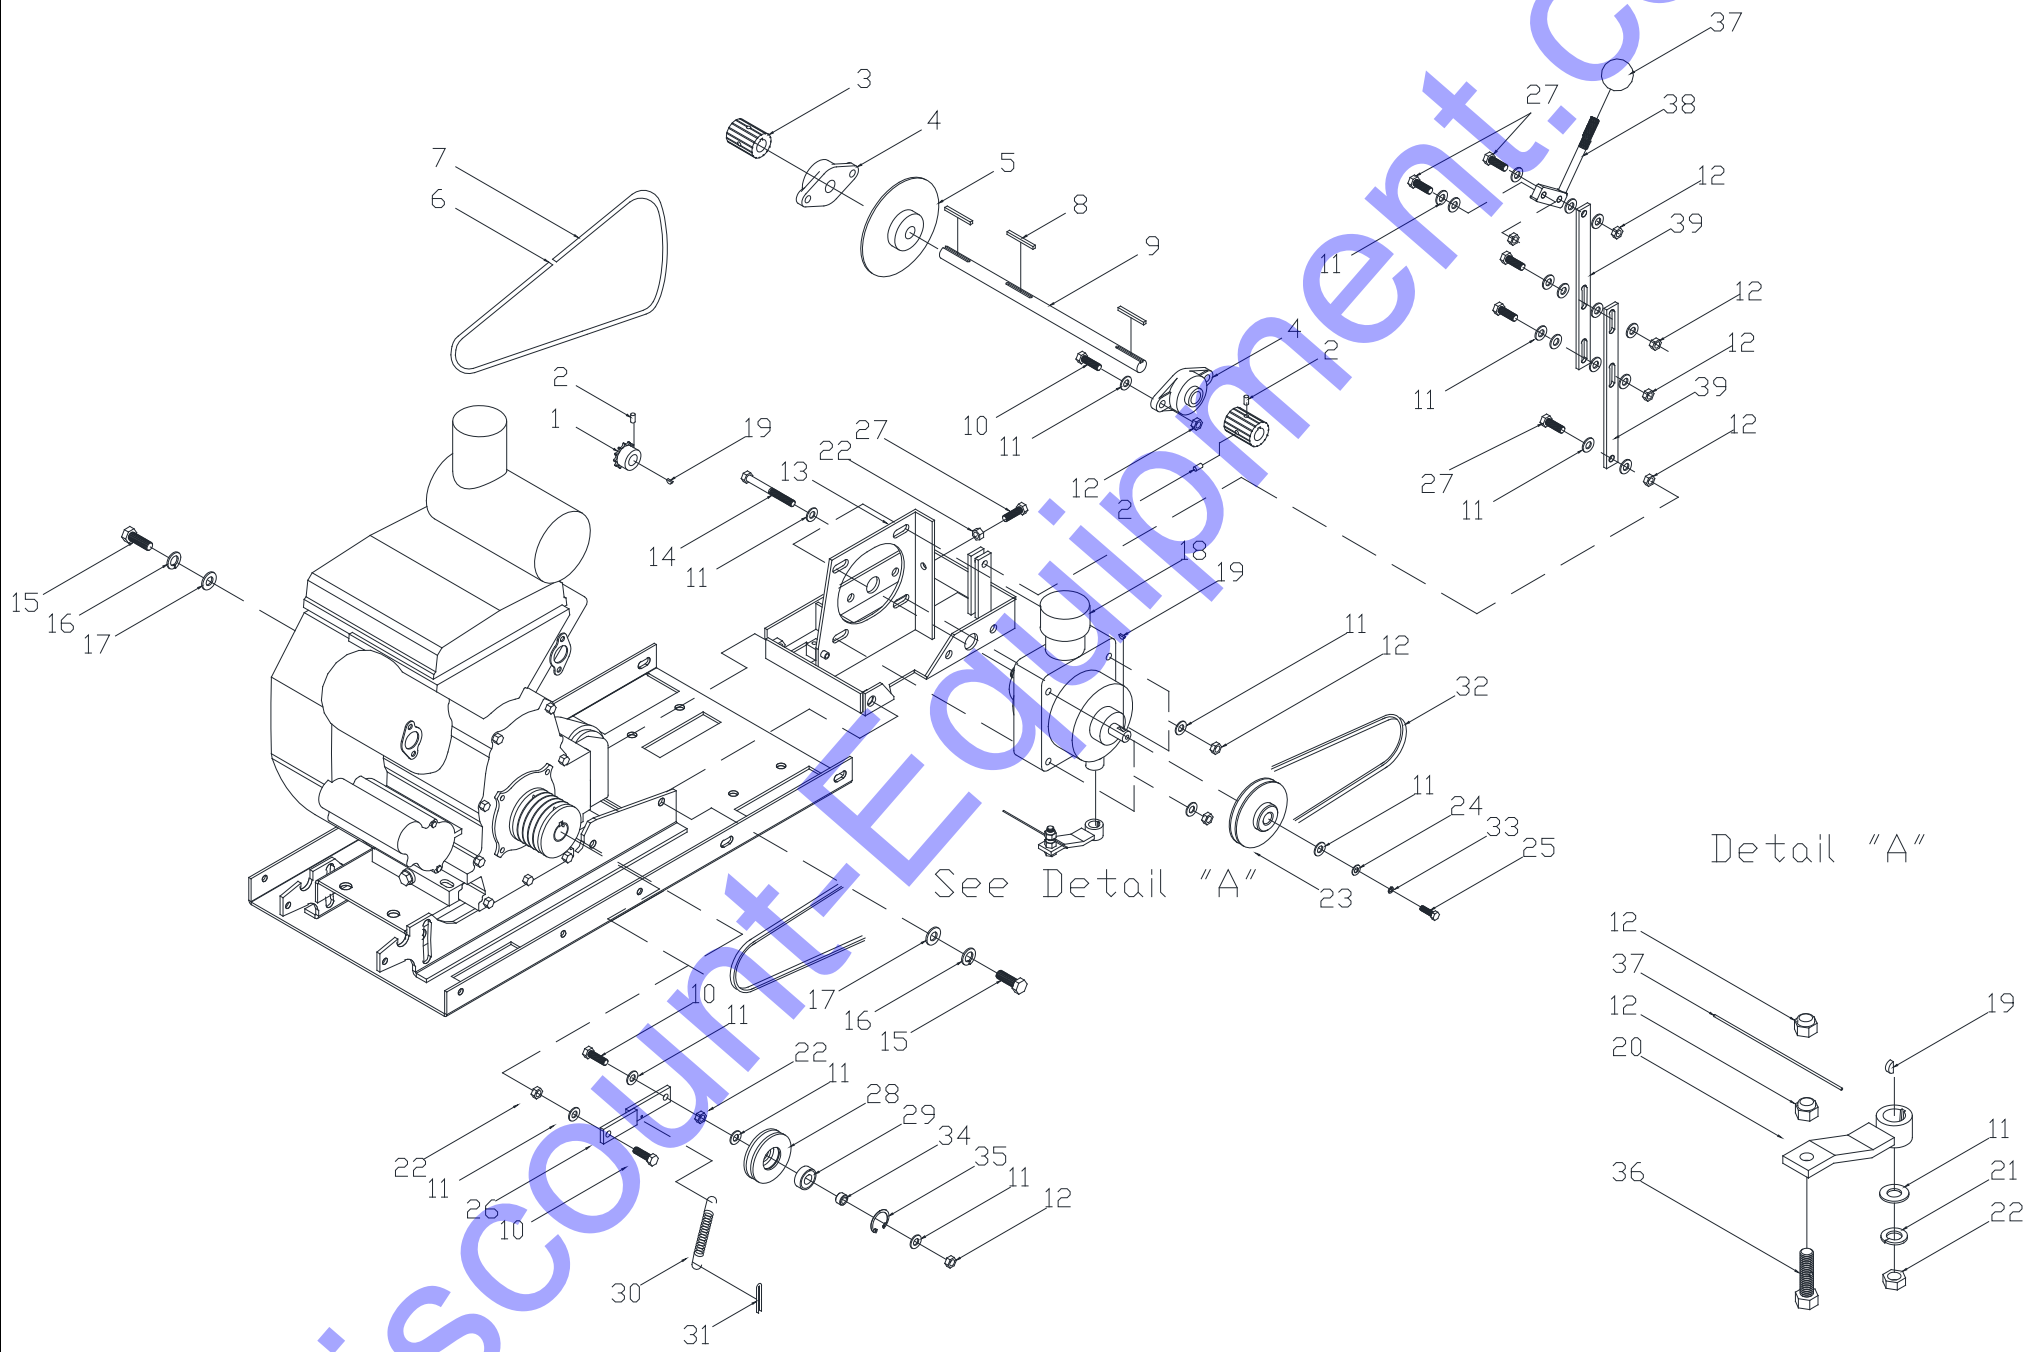

TRANSMISSION ASSY

REF	PARTS	DESCRIPCION	DESCRIPTION	QTY
1	0000RF01TR	Catarina 35B12	Sprocket 35B12	1
2	OPCQ014014	Opresor Set 1/4" x 1/4"	SCR 1/4"-20 x 1/4" Set Cup	3
3	0407CO01RO	Rodillo	Roller	2
4	00CHPA2034	Chumacera 3/4"	Bearing 3/4"	2
5	0000RF02TR	Catarina 35B48	Sprocket 35B48	1
6	0000RF03TR	Eslabon	Master Link	1
7	0000RF04TR	Cadena #35	Chain #35	1
8	0407CU01TR	Cuña 3/16" x 2"	Key 3/16" x 2"	3
9	0407CO01TR	Flecha Transmision	Transmission JackShaft	1
10	TOCD038200	Tornillo Hex, 3/8" x 2"	Bolt,HexHd, 3/8" x 2"	2
11	RNPX038GAL	Rondana Plana, 3/8"	Washer Plain, 3/8"	24
12	TCCS038GAL	Tuerca Seg, 3/8"	Lock Nut, 3/8"	5
13	0407CO02TR	Base Transmision	Transmission Weldment	1
14	TOCD038300	Tornillo Hex, 3/8" x 3"	Bolt, HexHd, 3/8" x 3"	1
15	TOCD012112	Tornillo Hex, 1/2" x 1-1/2"	Bolt, HexHd, 1/2" x 1-1/2"	2
16	RNRX012GAL	Rondana Presion, 1/2"	Washer Spring, 1/2"	2
17	RNPX012GAL	Rondana Plana, 1/2"	Washer Plain, 1/2"	2
18	0407CO03TR	Transmision	Transmission	1
19	0000RF05TR	Cuña Media Luna #3	#3 Woodruff Key	3
20	0407CO04TR	Palanca Control	Control Lever	1
21	RNRX038GAL	Rondana Presion, 3/8"	Washer Spring, 3/8"	1
22	TCCN038GAL	Tuerca, 3/8"	Nut, 3/8"	3
23	0407FG01TR	Polea Transmision	Trans Pulley	1
24	RNPX014NOR	Rondana Plana, 1/4"	Washer Plain, 1/4"	1
25	TOCD014034	Tornillo Hex, 1/4" x 3/4"	Bolt, HexHd, 1/4" 3/4"	1
26	0407CR01TR	Soporte	Idler Arm	1
27	TOCD038112	Tornillo Hex, 3/8" x 1-1/2"	Bolt, HexHd, 3/8" x 1-1/2"	7
28	0407CR01TR	Polea Loca	Idler Pulley	1
29	0000RF06TR	Sello de Chumacera	Sealed Bearing	1
30	0000RF07TR	Resorte 2-1/2"	Spring 2-1/2"	1
31	SC36200NOR	Chaveta 3/16" x 2"	Pin 3/16" x 2" Cotter	1
32	0000BN3VX500	Banda 3VX500	Belt 3VX500	1
33	RNRX014GAL	Rondana Presion, 1/4"	Washer Spring, 1/4"	1
34	0407CO06TR	Buje Espaciador	Bushing Spacer	1
35	SM00100EXT	Seguro Omega	Omega Insurance	1
36	TOCD038212	Tornillo Hex, 3/8" x 2-1/2"	Bolt, HexHd, 3/8" x 2-1/2"	1
37	0000RF07RD	Perilla Bola	Ball Knob	1
38	0407CO02CN	Palanca de accionamiento	Engagement Lever	1
39	0407CO03CN	Palanca Transmision	Transmission Engage Lever	2