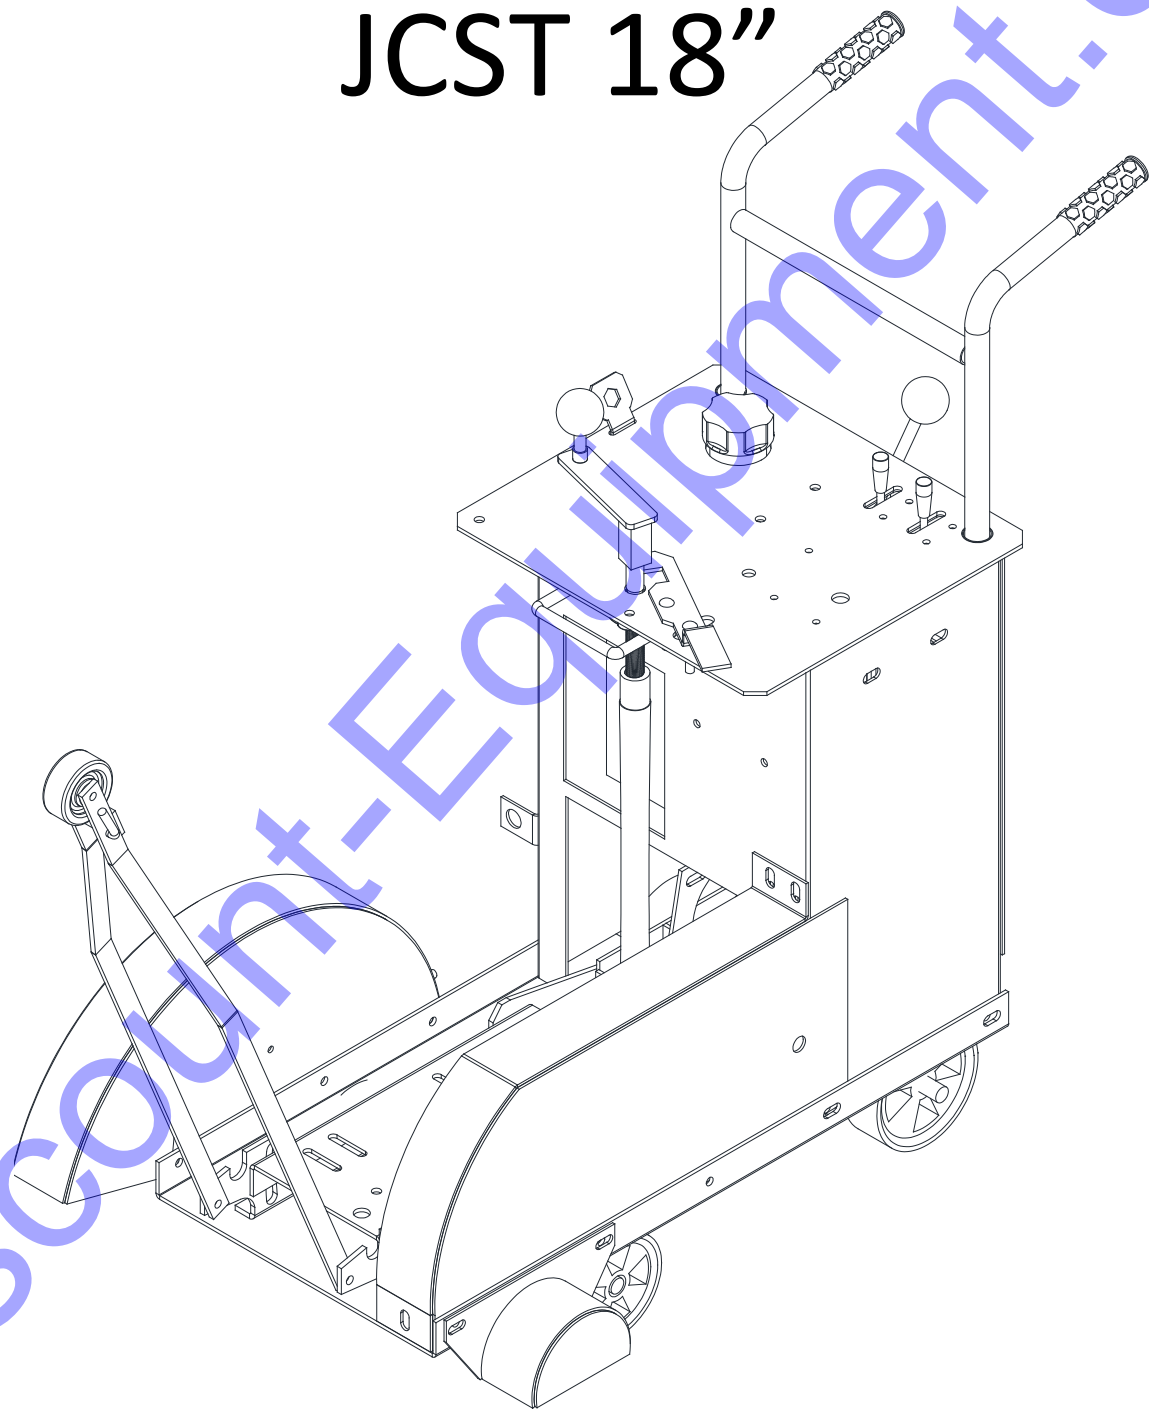

SELF PROPELLED CONCRETE SAW JCST 18"