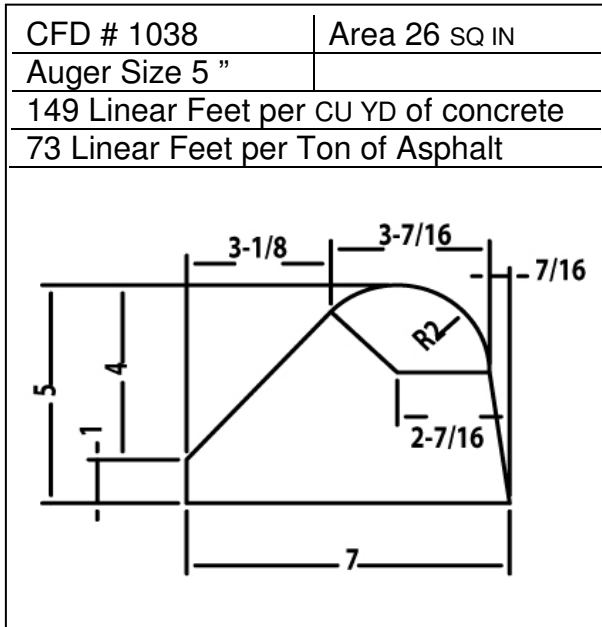

Sample Curb Forms for Miller Curbers Equipped with 5" Auger Assembly

Following are examples curb forms designed for Miller Curbers equipped with a 5" auger assembly. There are over 1,700 curb form designs. If none of these meet your needs, please contact us at www.discount-equipment.com.