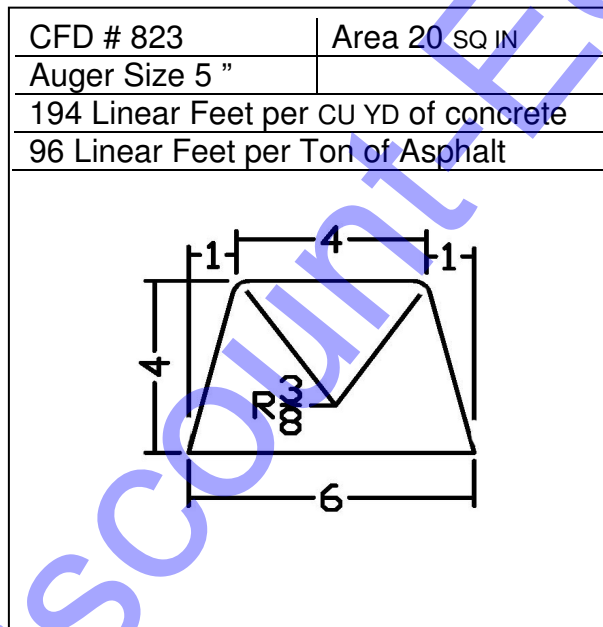

Sample Curb Forms for Miller Curbers Equipped with 5" Auger Assembly

Following are examples curb forms designed for Miller Curbers equipped with a 5" auger assembly. There are over 1,700 curb form designs. If none of these meet your needs, please contact us at www.discount-equipment.com.