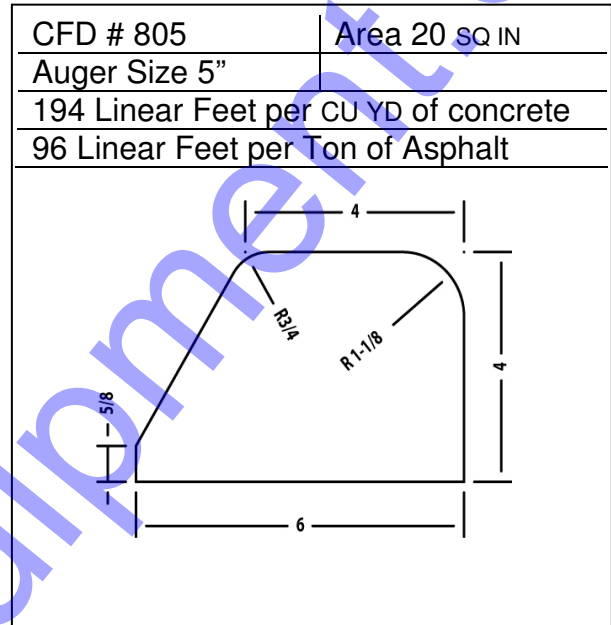

Sample Curb Forms for Miller Curbers Equipped with 5" Auger Assembly

Following are examples curb forms designed for Miller Curbers equipped with a 5" auger assembly. There are over 1,700 curb form designs. If none of these meet your needs, please contact us at www.discount-equipment.com.