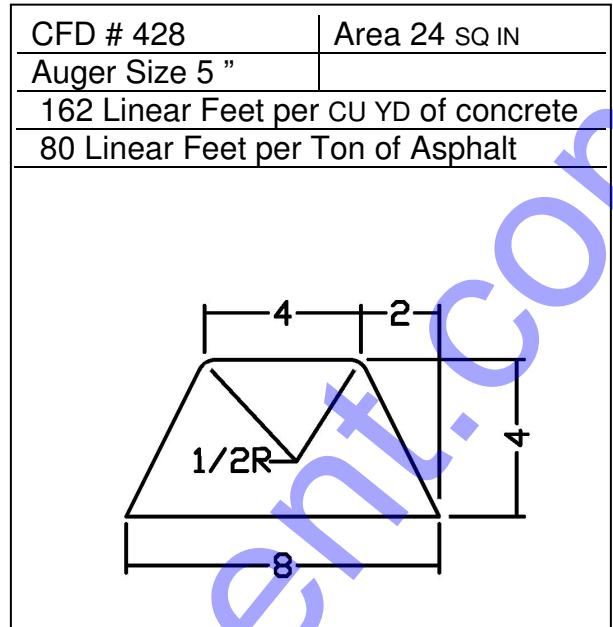

Sample Curb Forms for Miller Curbers Equipped with 5" Auger Assembly

Following are examples curb forms designed for Miller Curbers equipped with a 5" auger assembly. There are over 1,700 curb form designs. If none of these meet your needs, please contact us at www.discount-equipment.com.