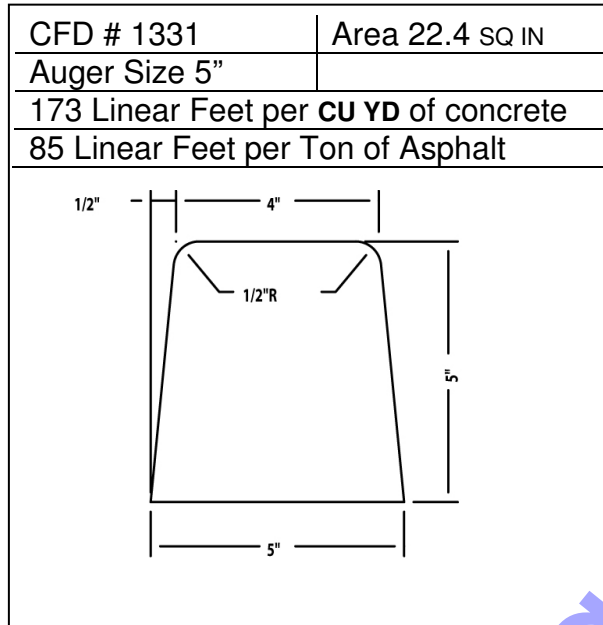

Sample Curb Forms for Miller Curbers Equipped with 5" Auger Assembly

Following are examples curb forms designed for Miller Curbers equipped with a 5" auger assembly. There are over 1,700 curb form designs. If none of these meet your needs, please contact us at www.discount-equipment.com.