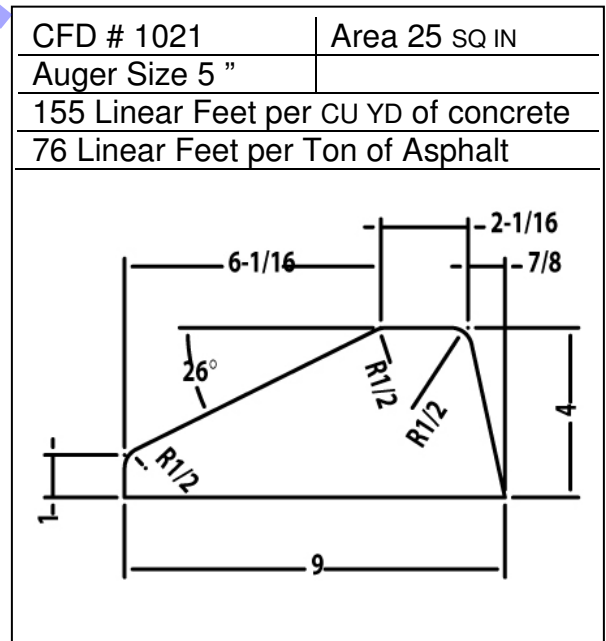

Sample Curb Forms for Miller Curbers Equipped with 5" Auger Assembly

Following are examples curb forms designed for Miller Curbers equipped with a 5" auger assembly. There are over 1,700 curb form designs. If none of these meet your needs, please contact us at www.discount-equipment.com.