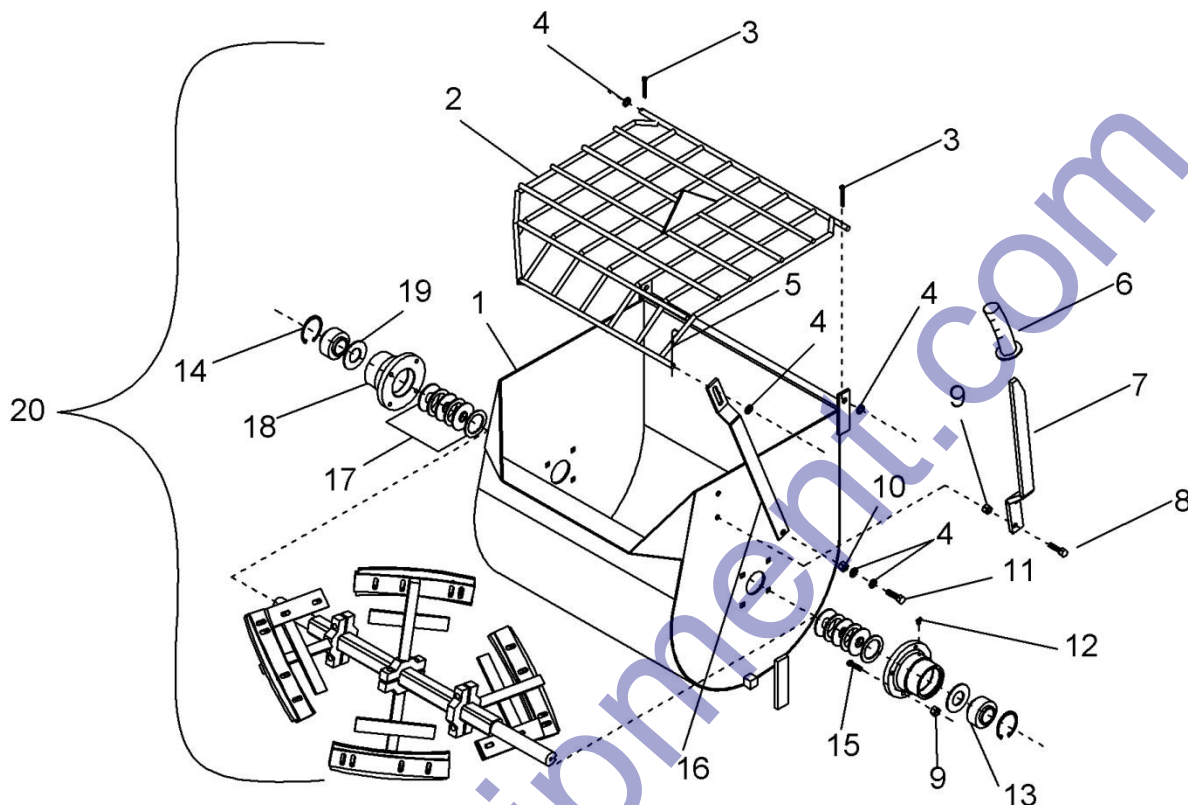

Pag. 8

Motor/Drive

Pag. 9

DiscountEquipment.com

Tanque/Drum

N°	Codigo	Code	Descripcion	Description	MM120
1	0204CO01TQ	T602	Tanque MM120, 32-1/2"	Drum MM120, 32-1/2"	1
2	0204CO01RJ	T603	Rejilla	Grid MM120	1
3	SC3116200GAL	T111	Chaveta 3/16" x 2"	Grid Pin Cotter, 3/16 x 2	2
4	RNPX012GAL	T105	Rondana Plana 1/2"	Washer Plain, 1/2	5
5	SR00036EXT	T110	Seguro R 3/16"	Towing / Dumping, Lock Hair Pin	1
6	0000RF01RJ	T166	Puño	Dumping Handle & Control Handle Grip	1
7	0200CO01TQ	T168	Palanca Tanque	Drum Dumping Handle With Grip	1
8	TOCD038112	T176	Tornillo 3/8" x 1-1/2"	Bolt, HexHd, 3/8 x 1-1/2	2
9	TCCS038GAL	T114	Tuerca Seg 3/8"	Lock Nut, Hex, 3/8	10
10	TCCS012GAL	T106	Tuerca Seg 1/2"	Lock Nut, Hex, 1/2	1
11	TOCD012134	T189	Tornillo Hex 1/2" x 1-3/4"	Bolt, HexHd, 1/2 x 1-3/4	1
12	0000GRH045	T102	Grasera 45	Bearing Fitting, grease 45 deg	2
13	0000BA20824	T175	Balero 208-24	Drum Trunnion Bearing Kit With Fiting Grease	2
14	SM00300INT	T177	Seguro Omega 3" interno	Drum Trunnion Retaining Internal Omega-ring 3	2
15	TOCL038112	T174	Tornillo cabeza Coche 3/8 x 1-1/2"	Carriage bolt 3/8" x 1-1/2"	8
16	0204SO01RJ	T589	Palanca Rejilla	Handle Grid	1
17	0200KI01TN	T172	Kit de Sellos	Drum Hub Seals Kit (one end)	2
18	0200CO01TN	T173-2	Trunnion 4 barrenos 3/8	4 Holes Drum Trunnion for 3/8" Hex Screws	2
19	0200LA01TN	T169	Sello acero Inoxidable	Drum Hub Steel Seals	2
20	0204KI01TQ	T602-1	Tanque Completo MM120	Drum Assembly Complete MM120	1