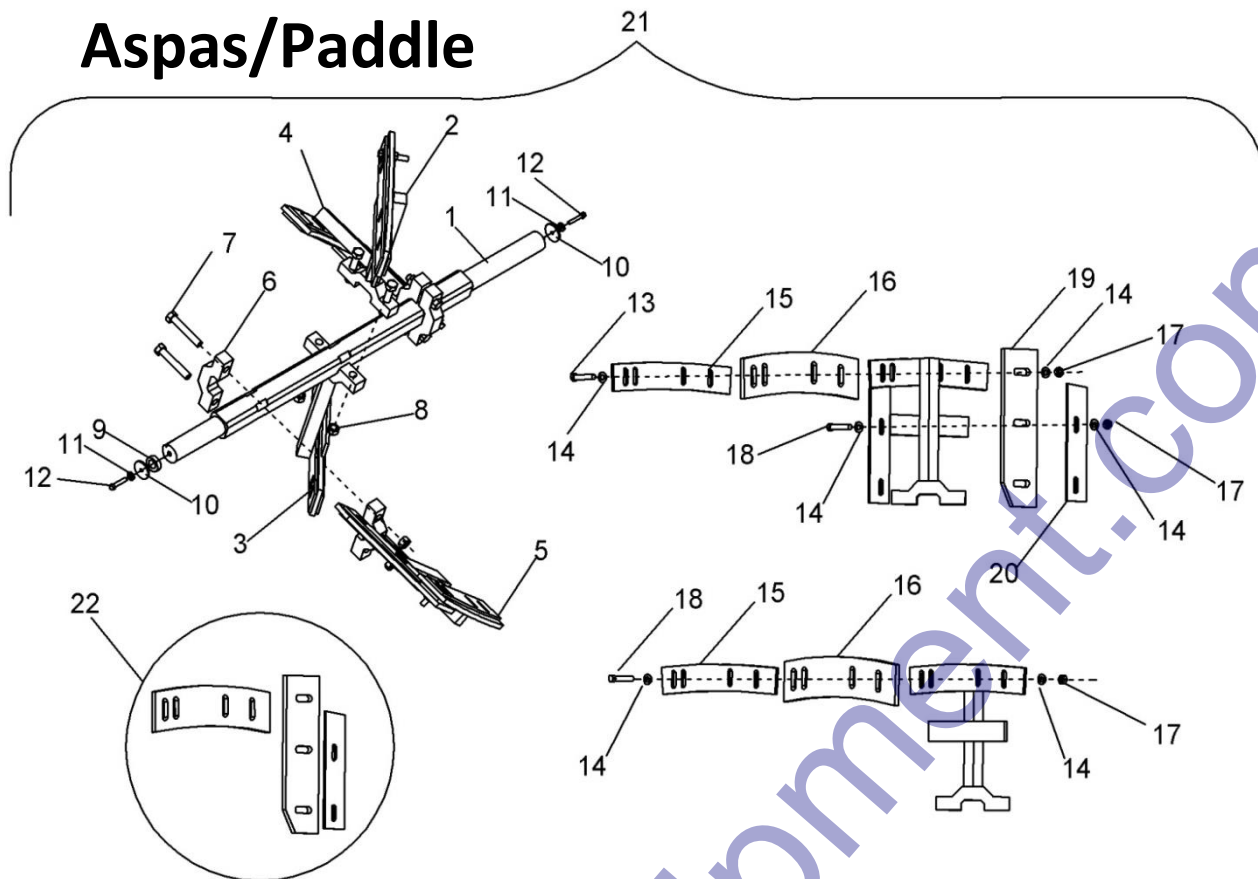

Aspas/Paddle

N°	Codigo	Code	Descripcion	Description	MM120
1	(-)0204CR01CH	T504	Flecha Central antigua 1-3/4 x 51-1/8	Old Square Shaft Main 1-3/4 x 51-1/8	1
	0204CR01CH	T604	Flecha central 1-3/4 x 43-1/4 desde el 17 de Septiembre del 2014	Square Shaft Main 1-3/4 x 43-1/4 since September 17, 2014	1
2	0204CO01AS	T606	Aspa Central Derecha Antigua MM120 (Solera 3/8")	Old Paddle Center Right MM120 (3/8" Thickness)	1
	0204CO01AS-1	T606-2	Aspa Central Derecha MM120 desde el 17 de Septiembre del 2014 (Placa 1")	Paddle Center Right MM120 since September 17, 2014 (1" Thickness)	1
3	0204CO02AS	T408	Aspa Central Izquierda Antigua MM120 (Solera 3/8")	Old Paddle Center Left MM120 (3/8" Thickness)	1
	0204CO02AS-1	T408-2	Aspa Central Izquierda MM120 desde el 17 de Septiembre del 2014 (Placa 1")	Paddle Center Left MM120 since September 17, 2014 (1" thickness)	1
4	0204CO04AS	T614	Aspa Lateral Derecha Antigua MM120 (Solera 3/8")	Old End Paddle Right Arm MM120 (3/8" Thickness)	1
	0204CO04AS-1	T614-2	Aspa Lateral Derecha MM120 desde el 17 de Septiembre del 2014 (Placa 1")	End Paddle Right Arm MM120 since September 17, 2014 (1" Thickness)	1
5	0204CO03AS	T609	Aspa Lateral Izquierda Antigua MM120 (Solera 3/8")	Old End Paddle Left Arm MM120 (3/8" Thickness)	1
	0204CO03AS-1	T609-2	Aspa Lateral Izquierda MM120 desde el 17 de Septiembre del 2014 (Placa 1")	End Paddle Left Arm MM120 since September 17, 2014 (1" Thickness)	1
6	0200SO05AS	T188	Abrazadera para aspa Lateral izquierdo y derecho MM60-MM120 (Solera 3/8")	Paddle end Left And Right Arms Brackets MM60-MM120 (3/8" Thickness)	2
	0200PL01AS	T188-2	Abrazadera para aspa Lateral izquierdo y derecho MM60-MM120 desde el 17 de Septiembre del 2014 (Placa 1")	Paddle end Left And Right Arms Brackets MM60-MM120 since September 17, 2014 (1" Thickness)	2