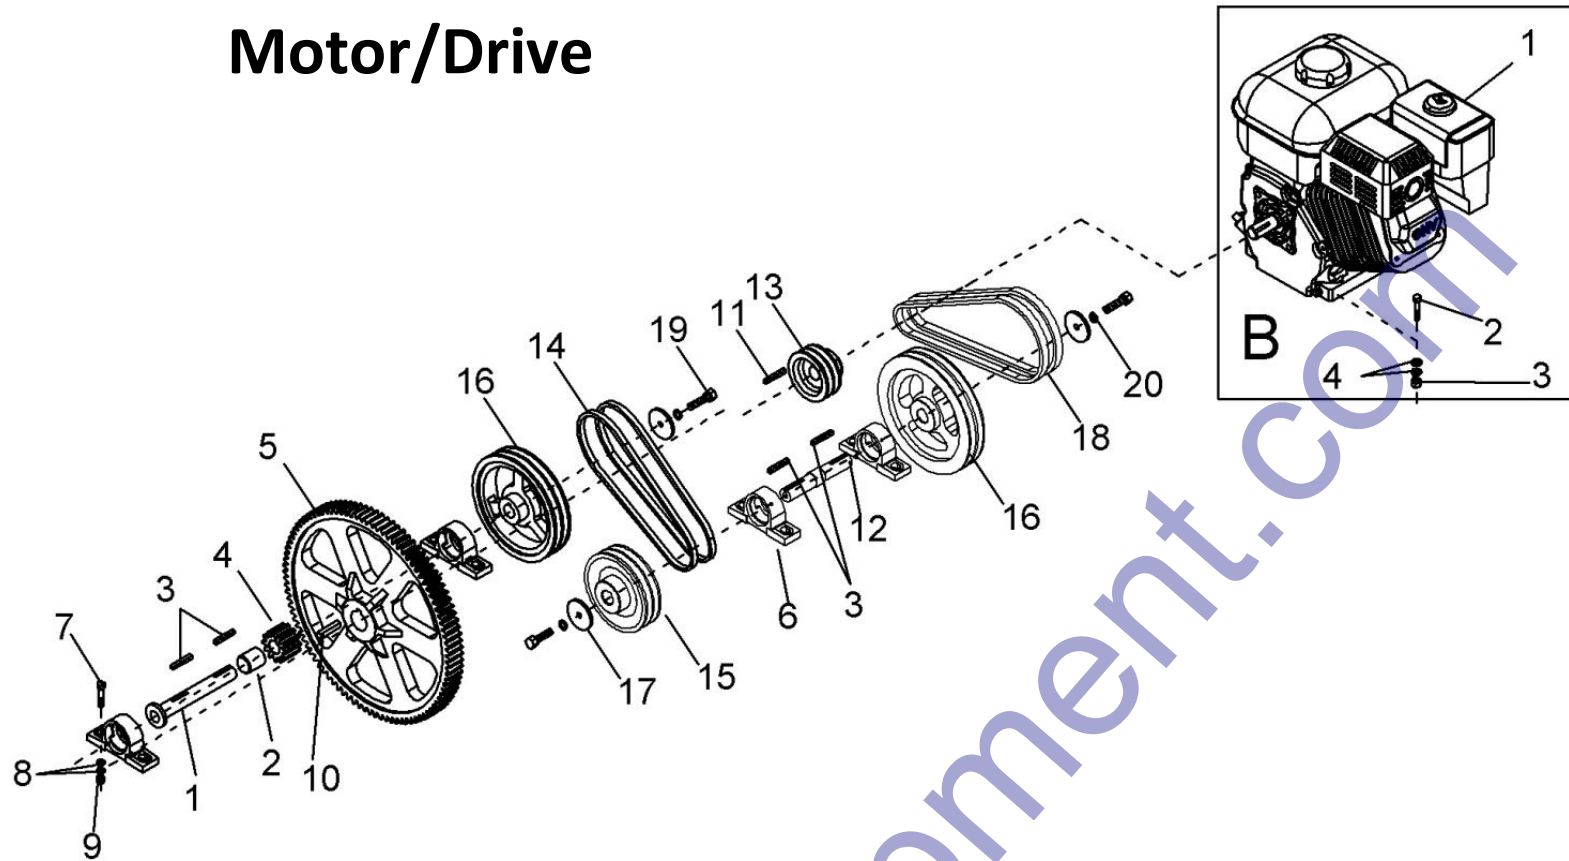

Motor/Drive

N°	Codigo	Code	Descripcion	Description	MM120
1	0204CR02TR	T474	Flecha Transmision MM12 1" x 6-1/2"	Transmission Shaft 1" x 6-1/2"	1
2	0204CR03TR	T475	Buje 1" x 1"	Bushing 1" x 1"	1
3	0000CU01TR	T483	Cuña 1/4" x 1-1/4"	Transmission Key 1/4 x 1-1/4	4
4	0200CR04TR	T149	Piñon 12 Dientes	Pinion 12 TH	1
5	0200FG02TR	T151	Engrane 96 Dientes	Gear 96 TH	1
6	00CHPI2100	T150	Chumacera Transmision 1" PI	Pillow Block Bearing 1"	4
7	TOCD038200	T145	Tornillo Hex 3/8" x 2"	Bolt, HexHd, 3/8 x 2	8
8	RNPX038GAL	T112	Rondana Plana 3/8"	Plain Washer 3/8"	16
9	TCCS038GAL	T114	Tuerca Seg. 3/8"	Lock Nut, 3/8	8
10	0200CC01TR	T120	Cuña 3/8" x 2"	Bull Gear Key 3/8 x 2	1
11	0200CU02TR	T147	Cuña 1/4 p/Motor 8HP	Engine Key for 8HP & 13HP Honda 1/4	1
12	0204CR01TR	T476	Flecha Doble Transmision	Double Transmission Main shaft	1
13	POFG4141002R	T154-2	Polea 4-1/4" 2 ranuras (incluye opresor y tuerca)	2 Grooves Pulley 4-1/4" (includes Set Screw and Nut)	1
14	0000BNAX52	T155-1	Banda para motor electrico A X52	Electric Engine Transmission Belt AX52	2
15	POFG6001002R	T478	Polea 6" 2 ranuras	2 Grooves, Pulley 6"	1
16	POFG8001002R	T153	Polea 8"	2 Grooves Transmission Pulley 8"	2
17	0200PLO1FC	T152	Rondana Flecha Central 3/16"	Central Shaft Washer 3/16	3
18	0000BNAX37	T155	Banda A X37	Gas Engine Transmission Belt AX37	2
19	TOFD038100	T116	Tornillo Hex 3/8" x 1 NF	Bolt, HexHd, 3/8 x 1 NF	3
20	RNRX038GAL	T113	Rondana presion 3/8"	Washer Spring 3/8"	3

Tabla B

N°	Codigo	Code	Descripcion	Description	MM120
1		T508	Motor Honda 13HP	Engine Honda 13HP	1
2	TOCD038200	T145	Tornillo Hex 3/8" x 2"	Bolt, HexHd, 3/8" x 2"	4
3	TCCS038GAL	T114	Tuerca Seg. 3/8	Lock Nut, 3/8"	4
4	RNPX038GAL	T112	Rondana Plana 3/8"	Plain Washer, 3/8	8

- Note: When Your Order a Part Please send the serial number of the serial number of the mixer as a reference.