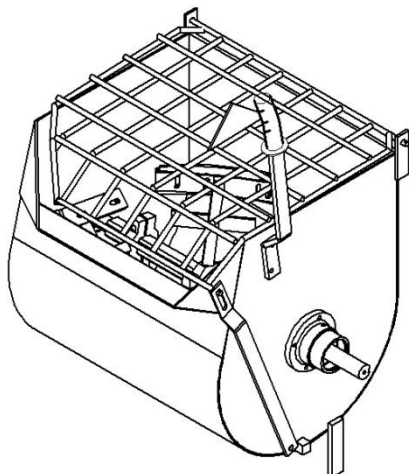

MM120

Tanque/Drum

Pag. 3