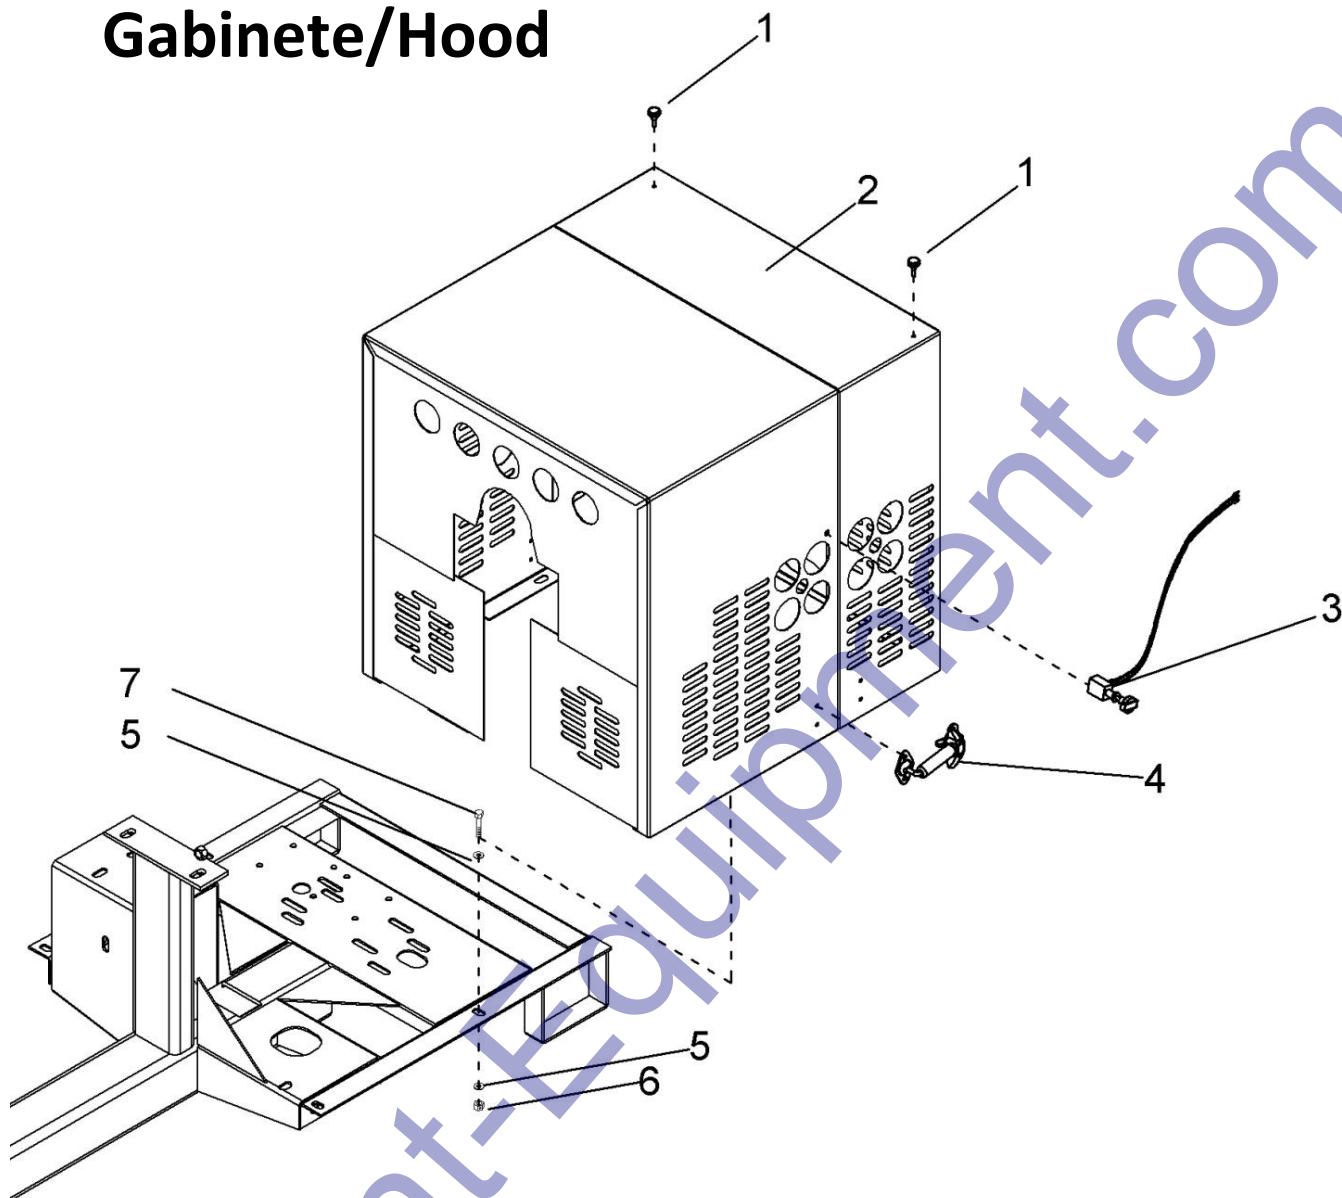

Gabinete/Hood

N°	Codigo	Code	Descripcion	Description	MM120
1	0000RF01GA	T158	Regaton	Shroud Rubber Screw	2
2	0200CO01GA	T157	Gabinete	Square Shroud assey	1
3	0200KI01GA	T193	Push Stop Completo	Shroud assy Push stop	1
4	0000RF04GA	T195	Push Stop	Kill Switch	1
4	0000RF02GA	T160	Gancho Cofre	Shroud Hook Assy	2
5	RNPX038GAL	T112	Rondana Plana, 3/8"	Plain Washer, 3/8	8
6	TCCS038GAL	T114	Tuerca Seg. 3/8"	Lock Nut, 3/8	4
7	TOCD038112	T176	Tornillo Hex 3/8" x1- 1/2"	Bolt, HexHd, 3/8 x 1-1/2	4