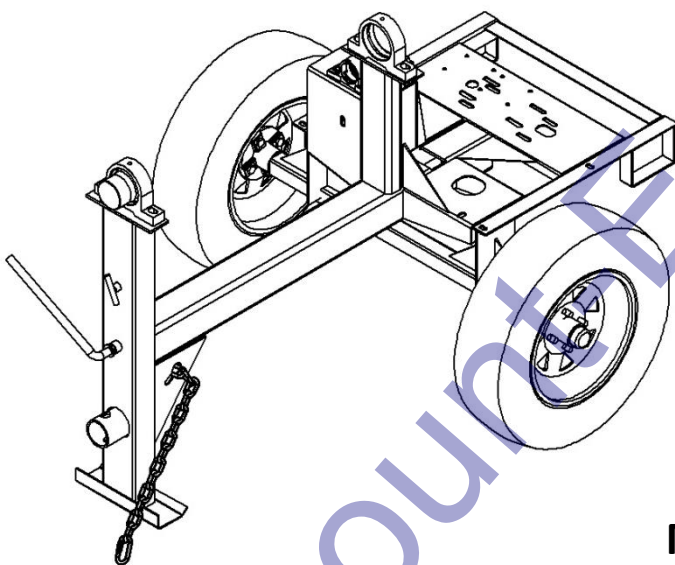

Chasis/Frame

Pag. 6