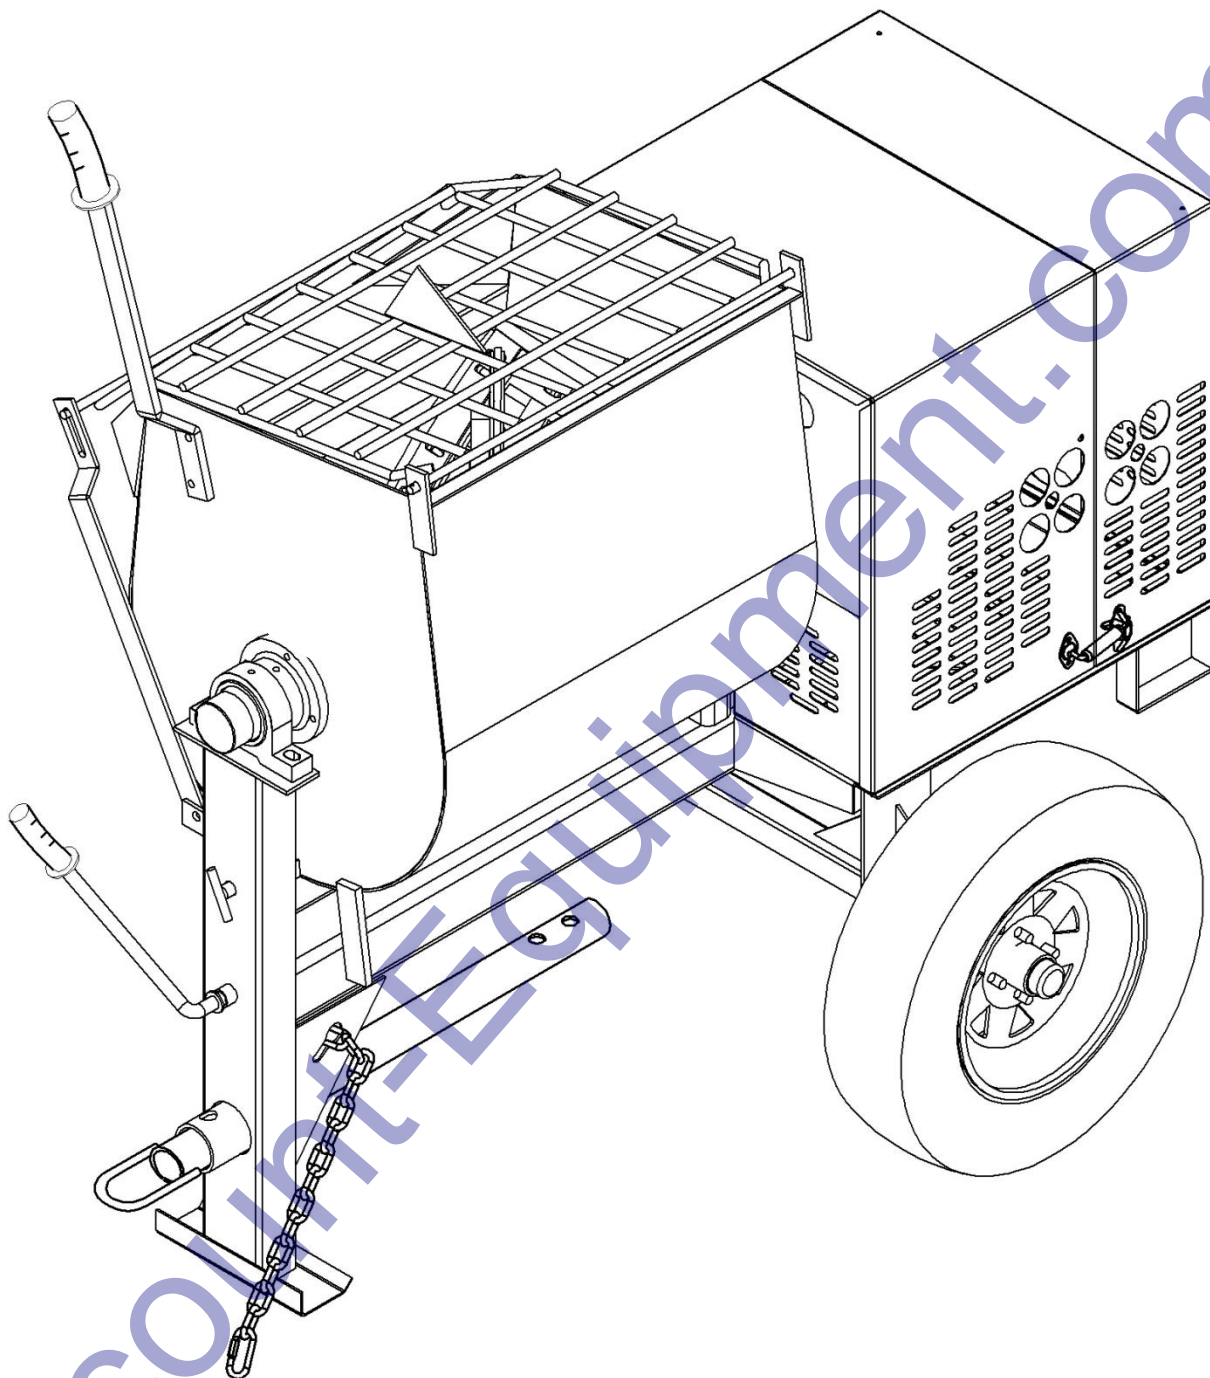

Part list Mortar Mixer

MM120

REV:20150507

Discount Equipment

Discount-Equipment.com is your online resource for commercial and industrial quality parts and equipment sales.

Locations:

Florida (West Palm Beach): [561-964-4949](tel:561-964-4949)