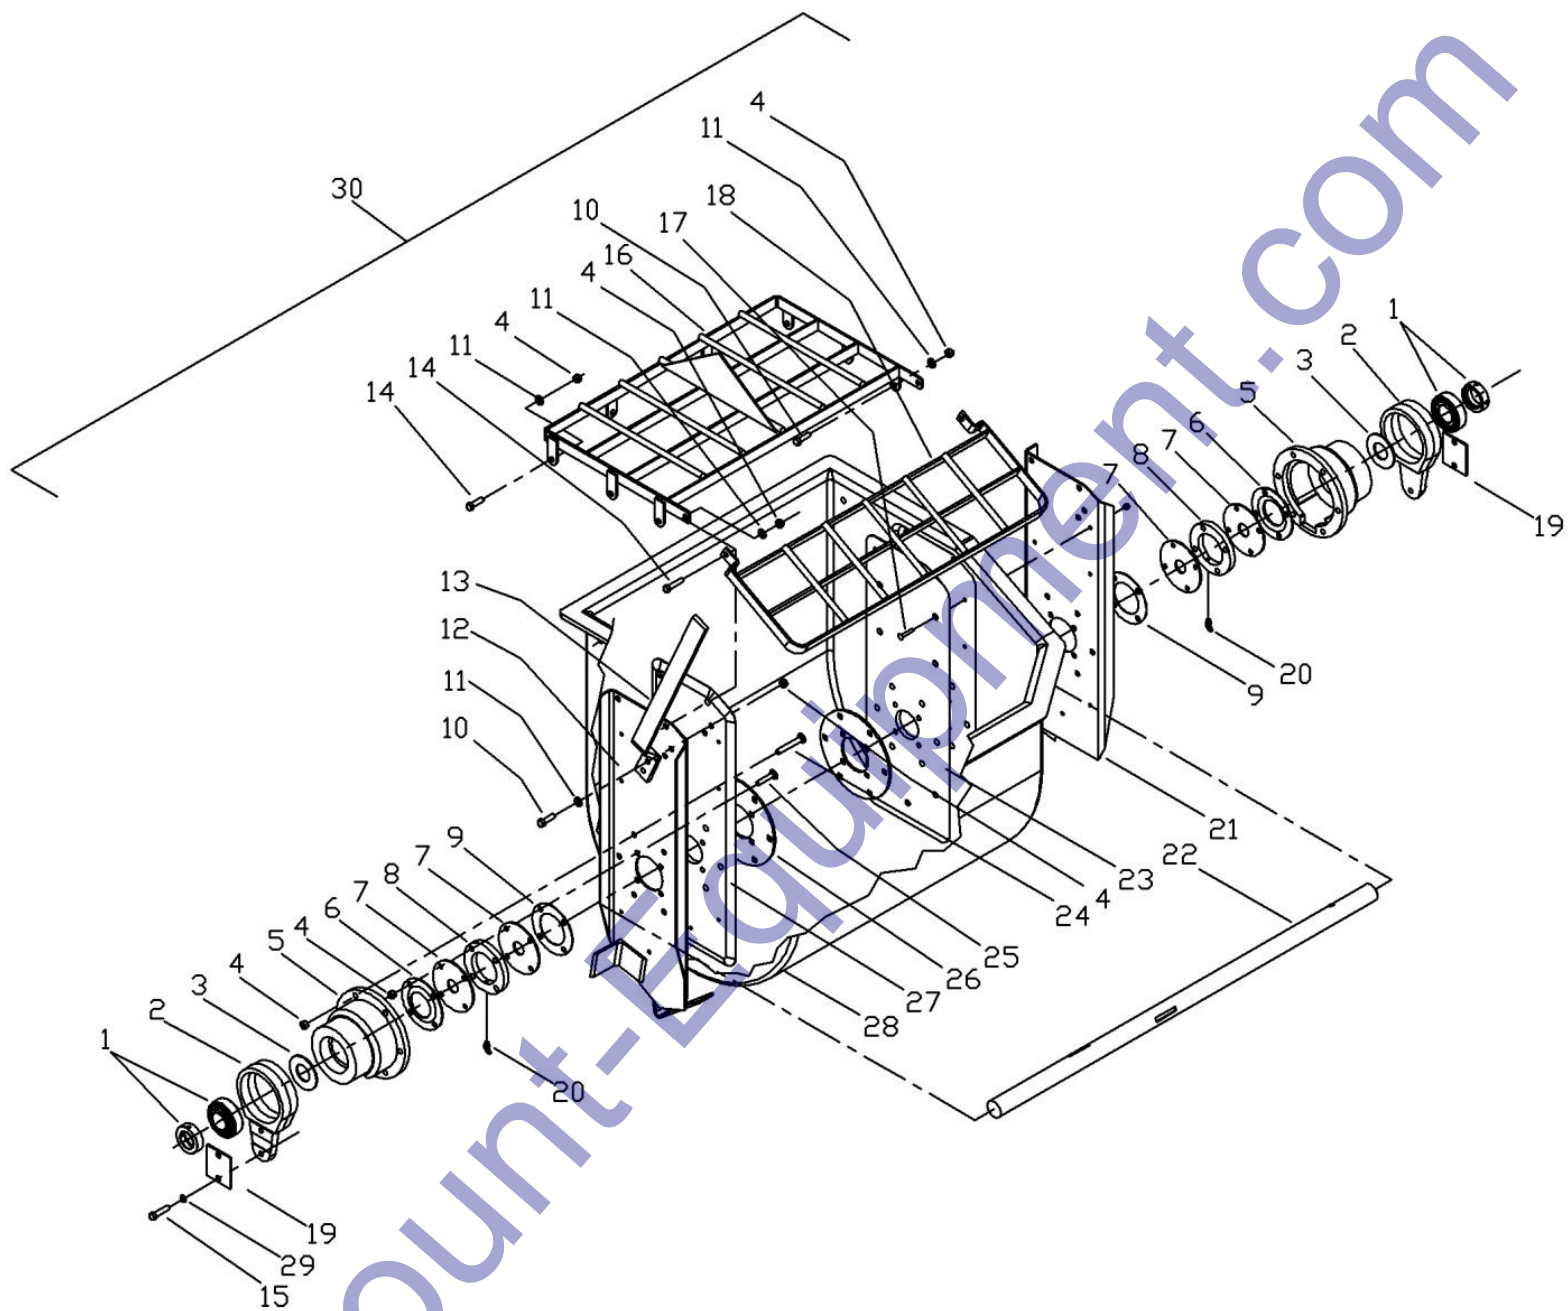

Motor/Drive

Pag. 9

Tanque/Drum

Tanque/Drum

N°	Codigo	Code	Descripcion	Description	MM6P	MM8P
1	0000BA20824	T175	Balero, 208-24	Ball bearing, 208-24	2	2
2	0200CH01TQ	T485	Chumacera Tanque	Pivot	2	2
3	0200HN01TQ	T486	Espaciador	Flinger, 3.00 x 1.47 x .13	2	2
4	TCCS038GAL	T114	Tuerca Seg, 3/8"	Lock Nut, 3/8"	30	32
5	0218FG02TQ	T487	Muñon	Trunnion	2	2
6	0218PL03TQ	T488	Empaque Sello	Seal Ring	2	2
7	0200HN02TQ	T551	Sello Tanque	Drum Seal	4	4
8	0218FG01TQ	T489	Placa Sello	Seal Plate	2	2
9	0218AS01TQ	T490	Empaque Asbesto	Gasket 4-1/2" Dia. 0.06 Thk	2	2
10	TOCD038200	T145	Tornillo Hex, 3/8" x 2"	Bolt HexHd, 3/8" x 2"	4	4
11	RNPX038GAL	T112	Rondana Plana, 3/8"	Washer Plain, 3/8"	10	12
12	0218LA01TQ	T491	Tapa Frontal Tanque MM6P	Front Side Channel MM6P	1	*
	0225LA01TQ	T492	Tapa Frontal Tanque MM8P	Front Side Channel MM8P	*	1
13	0200CO01TQ	T168	Palanca Tanque	Dump Lever	1	1
14	TOCD038112	T176	Tornillo Hex, 3/8" x 1-1/2"	Bolt HexHd, 3/8" x 1-1/2"	6	6
15	TOCD012112	T595	Tornillo Hex, 1/2" x 1-1/2"	Bolt HexHd, 1/2" x 1-1/2"	4	4
16	0218CO01RJ	T493	Rejilla Fija MM6P	Grill Fixed MM6P	1	*
	0225CO01RJ	T494	Rejilla Fija MM8P	Grill Fixed MM8P	*	1
17	TOCT014112	T552	Tornillo Allen, 1/4" x 1-1/2"	Bolt AllenHd, 1/4" x 1-1/2"	14	14
18	0218CO02RJ	T553	Rejilla Abatible MM6P	Grill Hinged MM6P	1	*
	0225CO02RJ	T554	Rejilla Abatible MM8P	Grill Hinged MM8P	*	1
19	0218PL01TQ	T555	Refuerzo Chumacera Tanque (Opcional)	Shim- Drum Locator (a/r) (optional)	2	2
20	0000GRH045	T102	Gracera, 45°	Grease Fitting 45° 1/8 NPT	2	2
21	0218LA02TQ	T556	Tapa Trasera Tanque MM6P	Rear Side Channel MM6P	1	*
	0225LA02TQ	T557	Tapa Trasera Tanque MM8P	Rear Side Channel MM8P	*	1
22	0218CR01TQ	T558	Flecha Central MM6P	Main Shaft MM6P	1	*
	0225CR02TQ	T559	Flecha Central MM8P	Main Shaft MM8P	*	1
23	0218LA03TQ	T560	Tapa Interior Trasera MM6P	Rear Drum Filler Plate MM6P	1	*
	0225LA03TQ	T561	Tapa Interior Trasera MM8P	Rear Drum Filler Plate MM8P	*	1
24	TOCL038112	T174	Tornillo Cabeza Coche 3/8" x 1-1/2"	Bolt Carriage, 3/8" x 1-1/2"	12	12
25	TOCL038200	T562	Tornillo Cabeza Coche 3/8" x 2"	Bolt Carriage, 3/8" x 2"	8	8
26	0218PL02TQ	T563	Sello Interior Tanque	Inner Seal Plate	2	2
27	0218LA04TQ	T564	Tapa Interior Delantera MM6P	Front Drum Filler Plate MM6P	1	*
	0225LA04TQ	T565	Tapa Interior Delantera MM8P	Front Drum Filler Plate MM8P	*	1
28	0218PC01TQ	T566	Tanque MM6P	Drum MM6P	1	*
	0225PC02TQ	T567	Tanque MM8P	Drum MM8P	*	1
29	RNRX012GAL	T568	Rondana de Presion, 1/2"	Washer Spring, 1/2"	4	4
30	0218KI01TQ	T568	Kit Tanque, MM6P	Kit, MM6P Drum	1	*
	0225KI01TQ	T570	Kit Tanque, MM8P	Kit, MM8P Drum	*	1