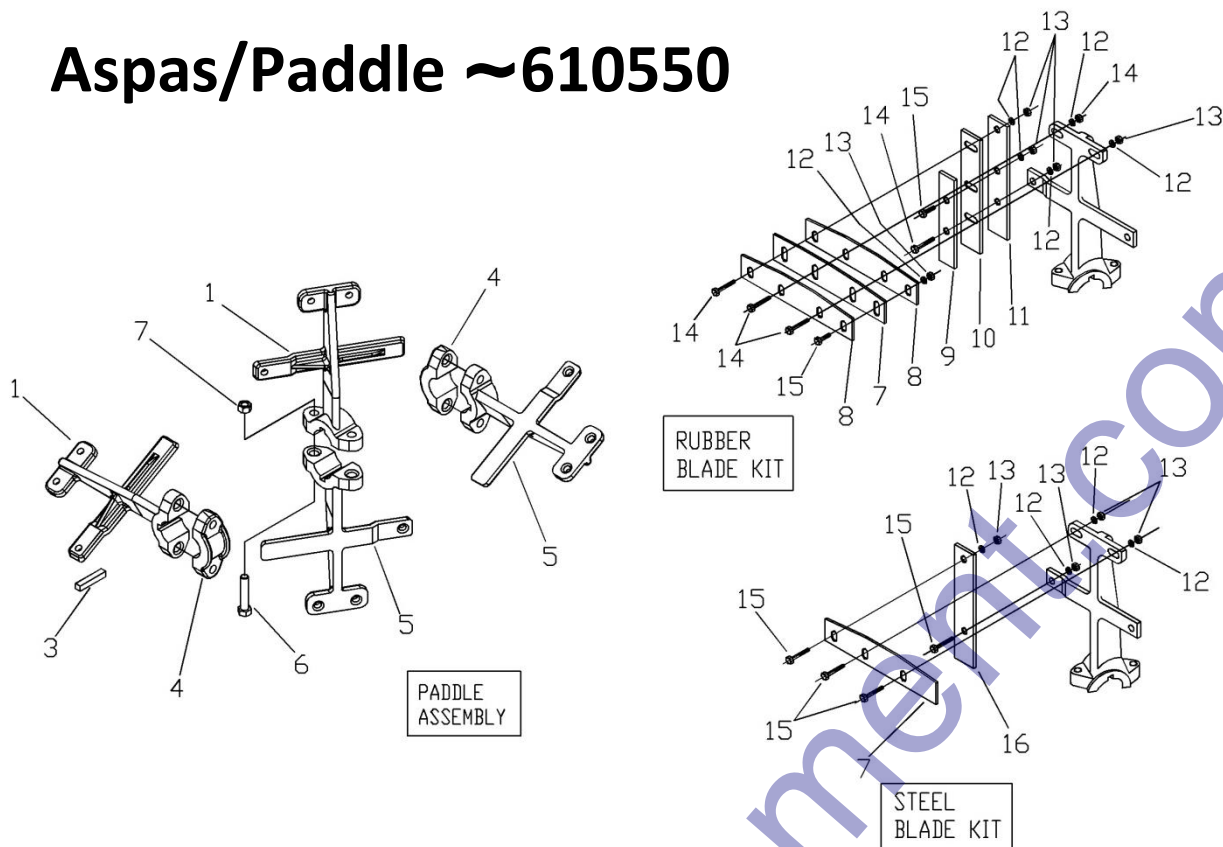

Aspas/Paddle ~610550

Paddle Assembly					
N°	Codigo	Code	Descripcion	Description	MM6P
1	0218FG01AS	T571	Aspa Izquierda MM6P	Paddle Left	2
3	1000CC01ED	T572	Cuña 3/8" x 1-3/4"	Key, 3/8" x 1-3/4"	4
4	0218FG02AS	T573	Abrazadera Aspa	Paddle Cap	8
5	0218FG03AS	T574	Aspa Derecha MM6P	Paddle Right	2
6	TOCD012300	T481	Tornillo Hex, 1/2" x 3"	Bolt, HexHd, 1/2" x 3"	6
7	TCCS012GAL	T106	Tuerca Seg, 1/2"	Lock Nut, 1/2"	6

Steel Blade Kit-Optional					
N°	Codigo	Code	Descripcion	Description	MM6P
7	0218PL01AS	T575	Contra Superior	Blade Top Small	4
16	0218PL02AS	T576	Contra Lateral	Blade Side	2
12	RNPX038GAL	T112	Rondana Plana, 3/8"	Washer Plain, 3/8"	24
13	TCCS038GAL	T114	Tuerca Seg, 3/8"	Lock Nut, 3/8"	12
16	TOCD038112	T176	Tornillo Hex, 3/8" x 1-1/2"	Bolt, HexHd, 3/8" x 1-1/2"	12

Rubber Blade Kit-Standard					
N°	Codigo	Code	Descripcion	Description	MM6P
7	0200HN01AS	T577	Raspador superior	Top Wiper	4
8	0218LA01AS	T579	Contra superior	Blade Top	8
9	0218LA02AS	T580	Contra Lateral chico	Blade Side Small	2
10	0218HN01AS	T578	Raspador Lateral	Wiper Side	2
11	0218LA03AS	T581	Contra Lateral	Blade Side	2
12	RNPX038GAL	T112	Rondana Plana, 3/8"	Washer Plain, 3/8"	44
13	TCCS038GAL	T114	Tuerca Seg, 3/8"	Lock Nut, 3/8"	22
14	TOCD038200	T145	Tornillo Hex, 3/8" x 2"	Bolt, HexHd, 3/8" x 2"	12
15	TOCD038112	T176	Tornillo Hex, 3/8" x 1-1/2"	Bolt, HexHd, 3/8" x 1-1/2"	10