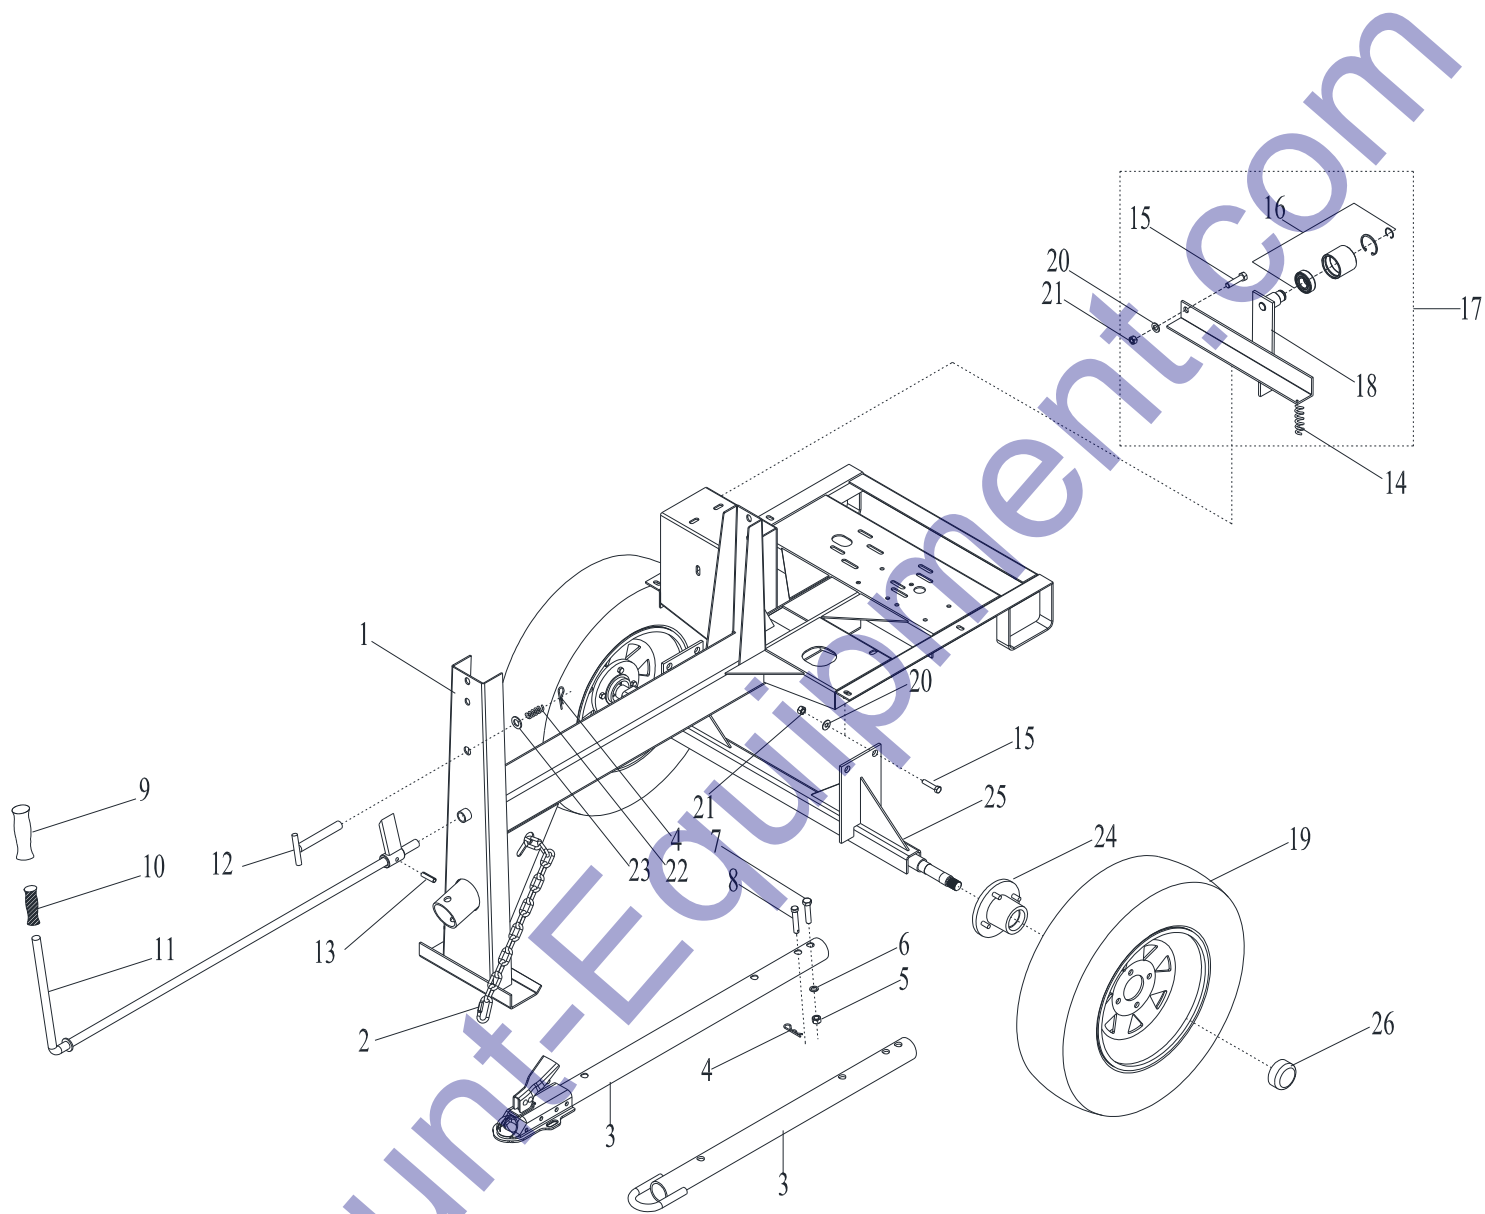

Chasis/Frame

Chasis/Frame

N°	Codigo	Code	Descripcion	Description	MM6P	MM8P
1	0218CO01CH	T499	Chasis M6P	MM6P Frame	1	*
	0225CO01CH	T50	Chasis M8P	MM8P Frame	*	1
2	CA03516GAL	T482	Cadena	Chain Includes Oval Snap Hook	1	1
3	0000CO01LZ	T118	Lanza Militar Horizontal	Pintle, Hitch (Horizontal Hole)	1	1
	0000CO03LZ	T118-V	Lanza Militar Vertical	Pintle, Hitch (Vertical Hole)	1	1
	0000CO02LZ	T119	Lanza Cople Bola Horizontal	2" Ball Hitch (Horizontal Hole)	opt	opt
	0000CO04LZ	T119-V	Lanza Cople Bola Vertical	2" Ball Hitch (Vertical Hole)	opt	opt
4	SR00036EXT	T110	Seguro R 3/16"	Towing/Dumping, Lock Hair Pin	2	2
5	TOFN034312	T124	Tuerca NF 3/4"	Nut Hex, 3/4" NF	1	1
6	RNRX034GAL	T123	Rondana Presion 3/4"	Spring Washer, 3/4"	1	1
7	TOFD034312	T122	Tornillo 3/4" x 3-1/2" NF	Bolt, HexHd, 3/4" x 3-1/2" NF	1	1
8	0000CR01LZ	T121	Perno Lanza	Towing Hitch, Lock Pin	1	1
9	0000RF01RJ	T166	Puño	Control Handle Grip	1	1
10	0000RF02TQ	T414	Puño Infantil	Idler Handle grip Holder	1	1
11	0200CO01CU	T117	Palanca Accionador MM60-MM80	Control Handle MM60-MM80	1	1
12	0200CO01CH	T107	Dedo de Bloqueo	Towing/ Dumping, Lock Pin	1	1
13	00PE056112	T653	Perno Espirol 5/16" x 1-1/2"	Control Handle Lock Pin 5/16" x 1-1/2"	1	1
14	0000RF01CU	T192	Resorte Clutch	Idler Arm Spring	1	1
15	TOCD012134	T189	Tornillo Hex 1/2" x 1-3/4"	Bolt, HexHd, 1/2" x 1-3/4"	5	5
16	0200KI01CU	T197-1	Caja Clutch	Bearing Clutch Complete	1	1
17	0200CO04CU	T197	Caja Clutch Completa	Clutch Complete	1	1
18	0200CO02CU	T140	Clutch	Idler arm Bracket	1	1
19	0000CO01RD	T137	Llanta y Rim	Wheel and tire assey 165-80-R13	*	2
	0000CO02RD	T137-2	Llanta y Rim	Wheel and tire Assey 4.8x12	2	*
20	RNPX012GAL	T105	Rondana Plana 1/2"	Washer Plain, 1/2"	5	5
21	TCCS012GAL	T106	Tuerca Seg 1/2"	Lock Nut 1/2"	5	5
22	0000RF01CH	T109	Resorte	Lock Pin Spring	1	1
23	RNPX034GAL	T108	Rondana Plana 3/4"	Washer Plain, 3/4"	1	1
24	0200KI02RD	T129-1	Masa Rim Completa	Hub, Assy, 4 Bolt (T136 include)	2	2
25	0200CO03RD	T125-2	Eje Rodada	Axle	1	1
	0200CO02RD	T225-1	Kit Eje Rodada incluye (T129-1)	Axle Assembly (includes T129-1)	1	1
26	0000RF06RD	T136-1	Cubre Polvo Masa Rim nuevo	High Speed Wheels Hub, Dust Cap (New Style)	2	2