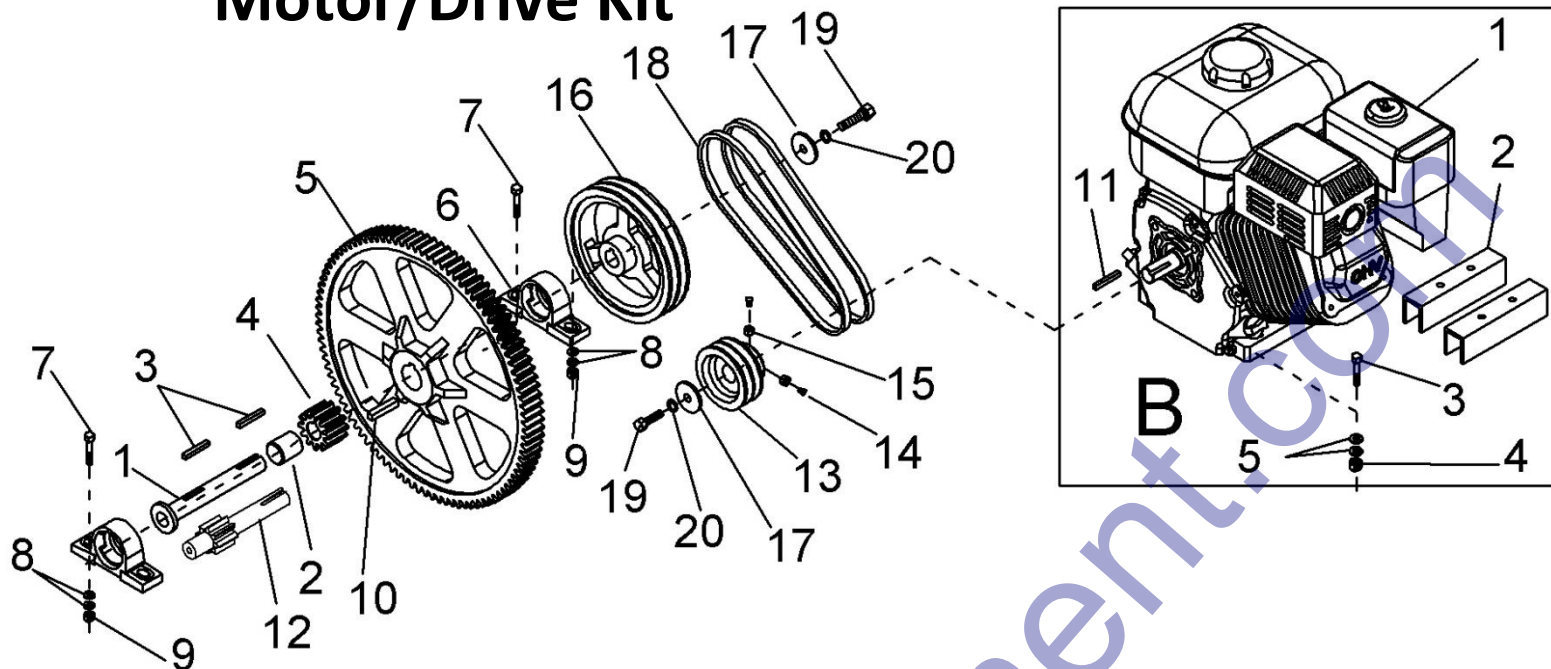

Motor/Drive Kit

N°	Codigo	Code	Descripcion	Description	Qty.
1	0200CR01TR	T146	Flecha Transmision	Transmission Shaft 1" x 7-1/4	1
2	0200TU01TR	T205	Buje 1" x 1-5/8" Transmision	Bushing 1" x 1-5/8" Transmission	1
3	0000CU01TR	T483	Cuña 1/4" x 1-1/4"	Transmission Key 1/4 x 1-1/4"	1
4	0200CR04TR	T149	Piñon de 12 Dientes	Pinion 12TH	1
5	0200FG02TR	T151	Engrane de 96 Dientes	Bull Gear 96TH	1
6	00CHPI2100	T150	Chumacera Transmision 1"PI	Transmission Pillow Block 1"	2
7	TOCD038200	T145	Tornillo Hex 3/8" x 2"	Bolt, HexHd, 3/8 x 2	4
8	RNPX038GAL	T112	Rondana Plana 3/8"	Plain Washer 3/8	8
9	TCCS038GAL	T114	Tuerca Seg. 3/8"	Lock Nut, 3/8	4
10	0200CC01TR	T120	Cuña 3/8" x 2"	Bull Gear Key 3/8 x 2	1
11	0200CU02TR	T147	Cuña 1/4 p/Motor 8HP	Engine Key for 8HP & 13HP Honda 1/4	1
	0200CU03TR	T147-1	Cuña 3/16 p/Motor 5HP	Engine Key for 5HP Honda 3/16	1
12	0200CR03TR	T1002	Flecha Piñon para kit electrico	Shaft Pinion 8TH for electric drive	opt
13	POFG3341002R	T154	Polea 3-3/4" para motor de 8HP ajuste de 1"	2 Grooves 8HP Gas Engine Pulley 3-3/4"	1
	POFG3340342R	T154-1	Polea 3-3/4" para motor de 5.5HP ajuste de 3/4"	2 Grooves 5.5HP Engine Pulley 3-3/4" x 3/4"	1
	POFG2120582R	T154-3	Polea de motor Electrico 2.5 x 5/8" 2Ranuras	2 Grooves Electric Engine Pulley 2-1/2" x 5/8"	1
	POFG2120782R	T1000	Polea de motor Electrico 2.5 x 7/8" 2Ranuras	2 Grooves Pulley Electric Engine 2-1/2" x 7/8"	1
	POFG2121182R	T1001	Polea de motor Electrico 2.5 x 1-1/8" 2Ranuras	2 Grooves Pulley Electric Engine 2-1/2" x 1-1/8"	1
14	OPCQ038100	T203	Opresor Set 3/8" x 1"	8-13HP Engine Pulley Set Screw 3/8 x 1	2
	OPCQ038114	T203-1	Opresor Set 3/8" x 1-1/4"	5.5HP Engine Pulley Set Screw 3/8 x 1-1/4	2
15	TCCN038GAL	T410	Tuerca Hex 3/8"	Nut, Hex 3/8	2
16	POFG8001002R	T153	Polea 8"	2 Grooves Transmission Pulley 8"	1
17	0200PL01FC	T152	Rondana Flecha Central 3/16"	Central Shaft Washer 3/16	2
18	0000BNAX37	T155	Banda A X37	Gas Engine Transmission Belt AX37	2
	0000BNAX52	T155-1	Banda para motor electrico A X52	Electric Engine Transmission Belt AX52	2
19	TOCD038100	T116	Tornillo Hex 3/8" x 1 NF	Bolt, HexHd, 3/8 x 1 NF	2
20	RNRX038GAL	T113	Rondana presion 3/8"	Spring Washer 3/8"	2