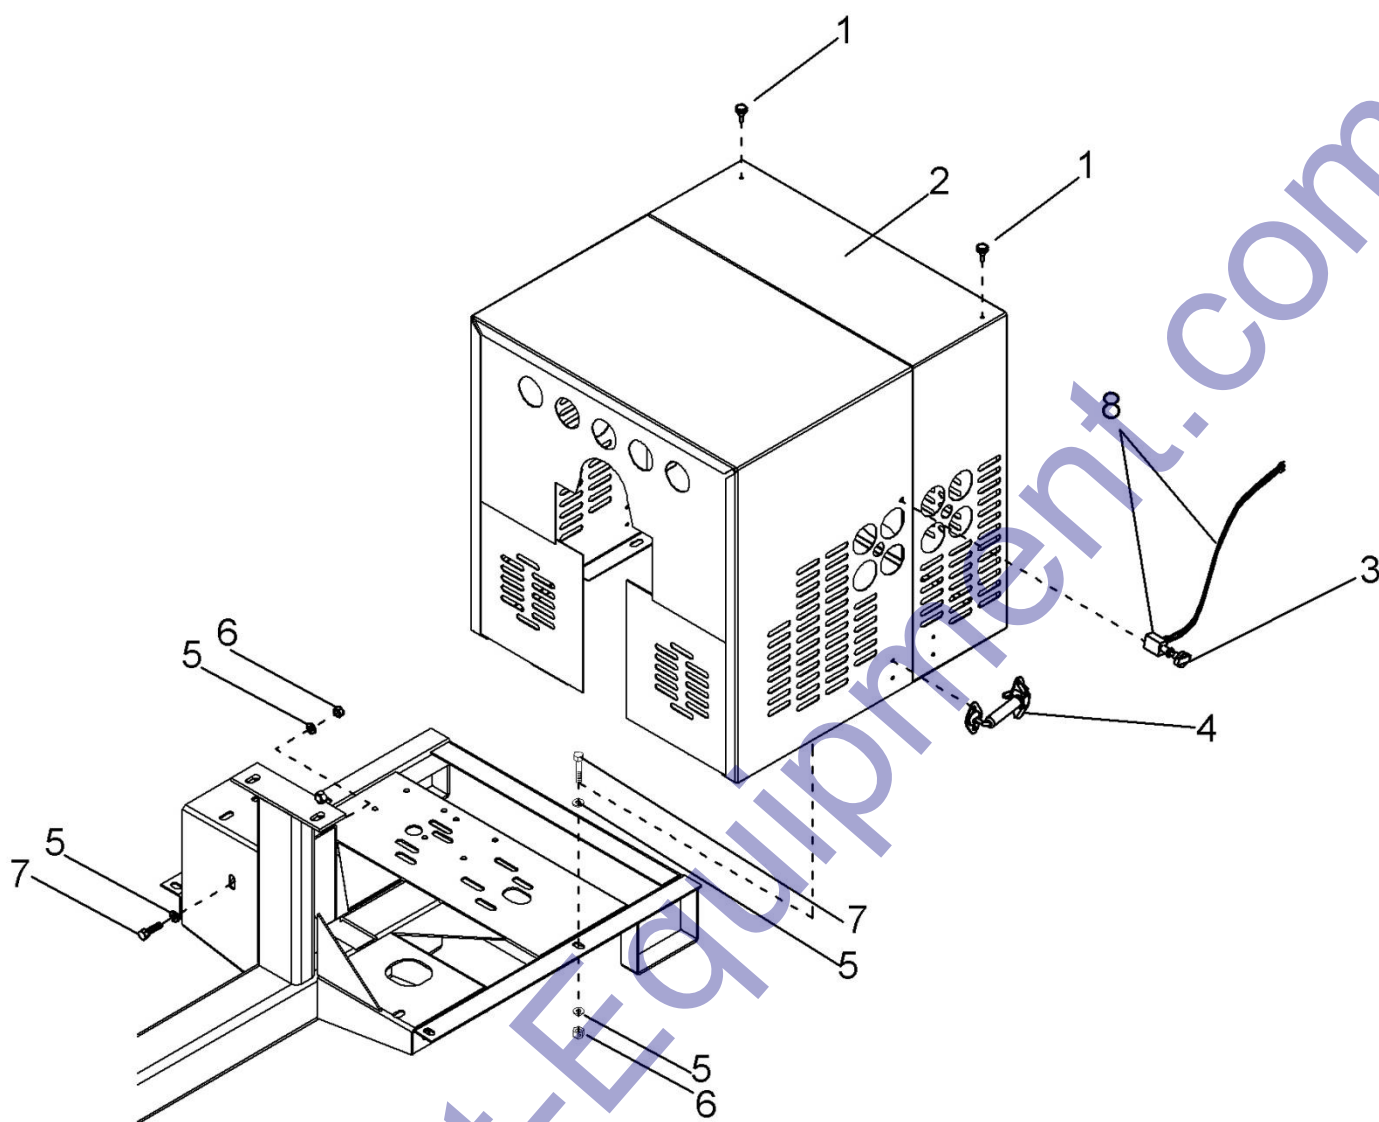

Gabinete/Hood

N°	Codigo	Code	Descripcion	Description	Qty.
1	0000RF01GA	T158	Regaton	Shroud Rubber Screw	2
2	0200CO01GA	T157	Gabinete	Square Shroud assey	1
3	0000RF04GA	T195	Push Stop	Kill Switch	1
4	0000RF02GA	T160	Gancho Cofre	Shroud Hook Assy	2
5	RNPX038GAL	T112	Rondana Plana, 3/8"	Plain Washer, 3/8	10
6	TCCS038GAL	T114	Tuerca Seg. 3/8"	Lock Nut, 3/8	5
7	TOCD038114	T351	Tornillo Hex 3/8" x1- 1/4"	Bolt, HexHd, 3/8 x 1-1/4	5
8	0200KI01GA	T193	Push Stop Completo	Shroud assy Push stop	1