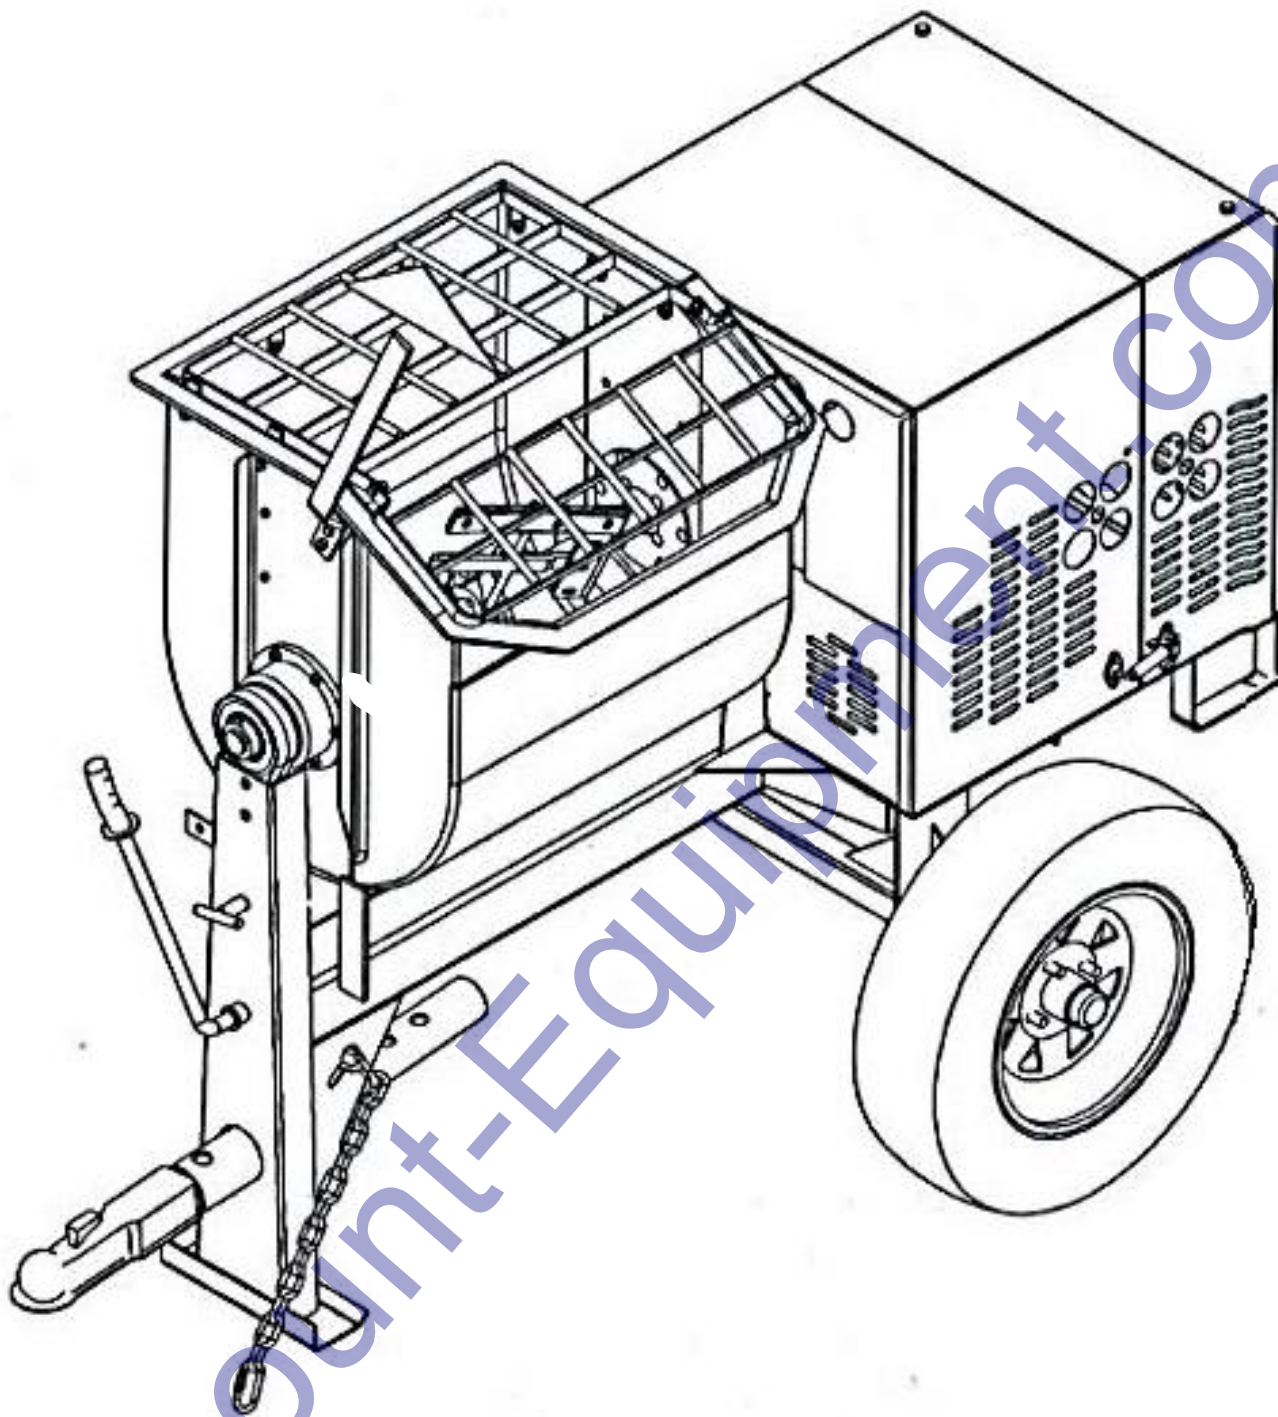

Part list Mortar Mixer

REV:20150826