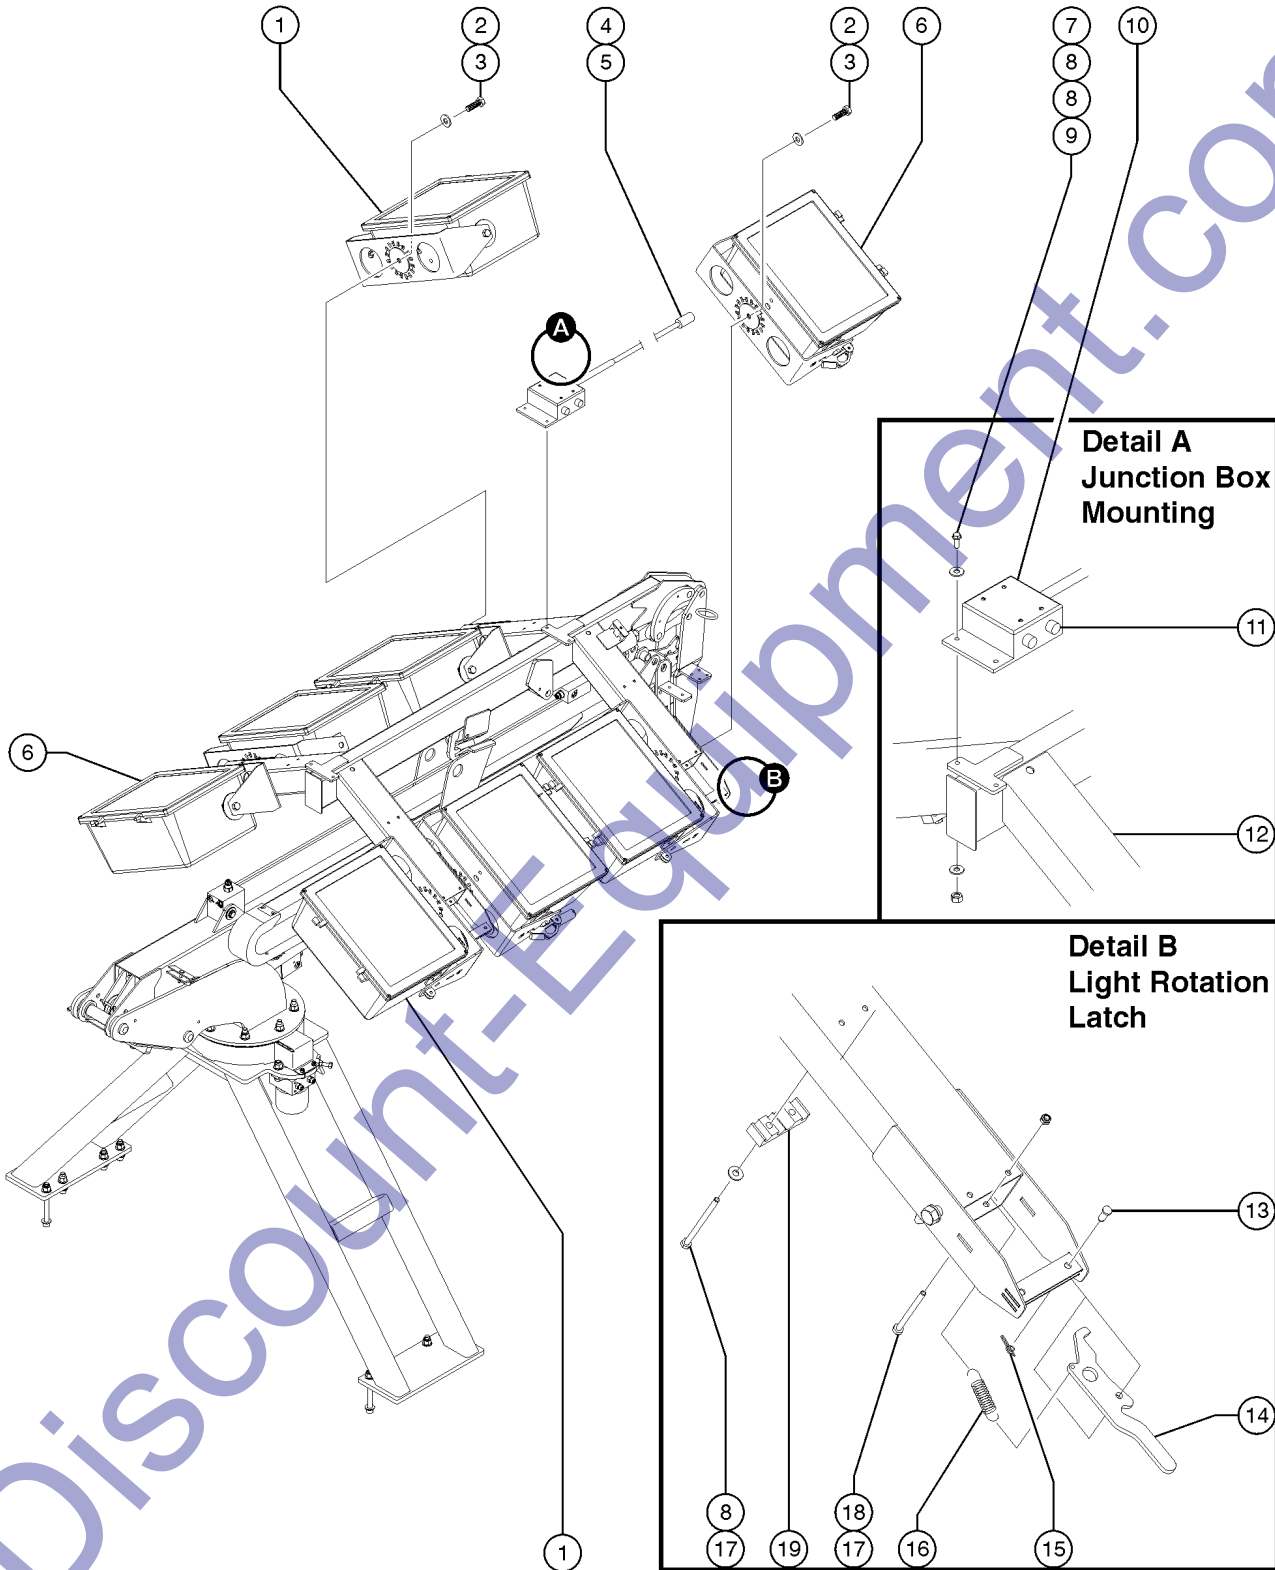

507.1 Light Bar Assembly, 8 Light

507.1 Light Bar Assembly, 8 Light

Item	Part No.	Description	Qty.
1	125409GT	LIGHT ASSEMBLY,LH.....	4
2	94438GT	SCREW,HHC,1/2-13 X 1 1/4.....	8
3	6095GT	WASHER,FLAT,USS,1/2",Y.....	8
4	67739GT	WIRE CABLE,14/7 CON.TPE JKT.....	1
5	685660GT	CONN.7PIN PLUG MS3106F20-15P.....	2
6	125408GT	LIGHT ASSEMBLY,RH.....	4
7	824060GT	SCREW,HHC,1/4-20X1,8,ZAG.....	2
8	6638GT	WASHER,FLAT,USS,1/4"Y.....	6
9	824024GT	NUT, TL, 1/4-20, C, ZAG.....	2
10A	C48300108GT	BOX,JUNC,LIGHT TWR,4 CONN.....	1
10B	125415GT	JUNCTION BOX,W/SHORT CORD.....	1
11	663870GT	CONNECTOR 3P FEMALE RECEPTACLE.....	4
12	119630GT	WELDMENT,LIGHT BAR,8 LIGHTS.....	1
13	59972GT	CLEVIS PIN, 5/16 X 3/4.....	8
14	125491GT	PLATE,LIGHT ROTATION LOCK.....	8
15	80336GT	CLIP, COTTER RING, 5/16 X .047.....	8
16	48075GT	SPRING, OUTRIGGER.....	16
17	11413GT	SCREW,HHC,1/4-20 X 4.....	2
18	824024GT	NUT, TL, 1/4-20, C, ZAG.....	4
19	99698GT	CLAMP,CABLE 2X.5, 2X.38.....	1