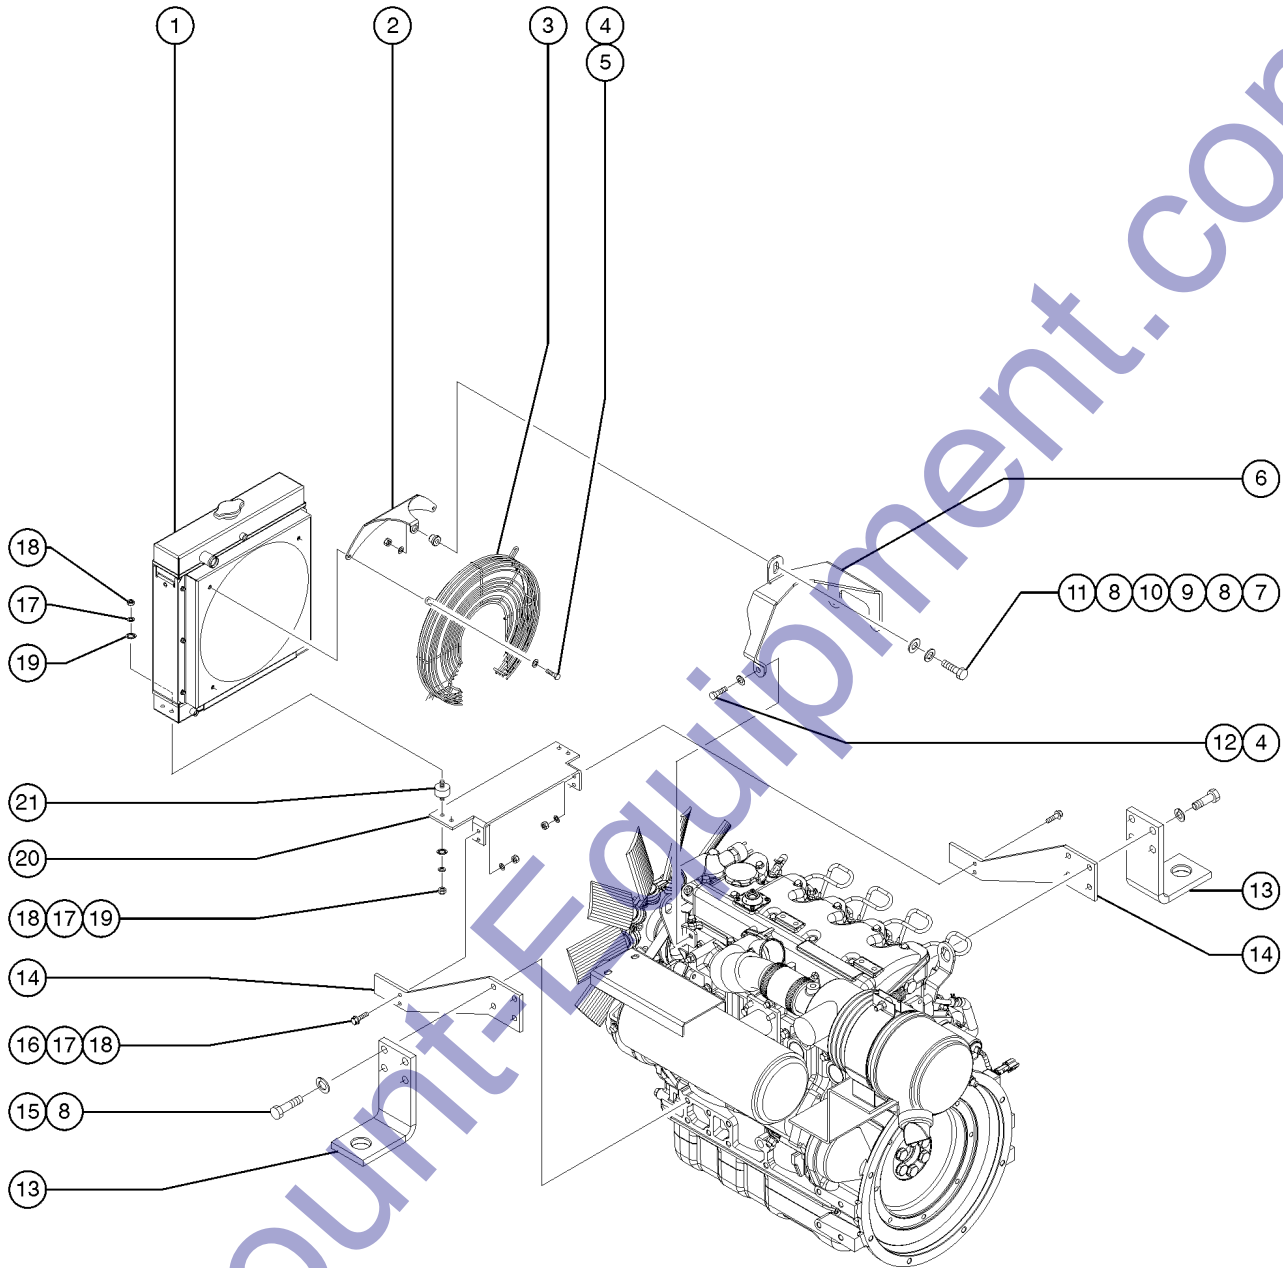

309.1 Isuzu 4LE2, 1800R, Radiator Assembly

DiscountEquipment.com

309.1 Isuzu 4LE2, 1800R, Radiator Assembly

Item	Part No.	Description	Qty.
--		<i>For internal engine parts, contact engine dealer</i>	
1	T110455GT	RADIATOR, ISUZU 4LE.....	1
2	T113688GT	FORMING,BRACKET,RAD MOUNT,FRNT.....	1
3	116132GT	ISUZU FAN GUARD.....	1
4	22586GT	SCREW,HHC,M8 X 20MM,F.TH.GR8.8.....	7
5	T110064GT	WASHER,M8,ZINC.....	4
6	T113669GT	FORMING, BRKT, RAD MOUNT, REAR.....	1
7	T113972GT	HHC,M10-1.5 X 45, YELLOW ZINC.....	1
8	22700GT	WASHER,LOCK,M10.....	2
9	58486GT	WASHER,FLAT,3/8,HARDENED,YZ.....	1
10	T113670GT	ISOLATOR, RADIATOR, UPPER.....	1
11	227336GT	NUT,NYLOCK,M10X1.50.....	1
12	T113975GT	WASHER, LOCK, M8, INTERNAL TOO.....	3
13	189293GT	ENGINE MOUNT L-BRKTIS.....	2
14	T113671GT	PLATE, RAD MOUNT, LOWER.....	2
15	T113974GT	HHC,M10-1.5 X 30, YELLOW ZINC.....	8
16	18507GT	1/4-20 X .75 LG.FLG.LCK.SCREW.....	4
17	6356GT	WASHER,LOCK,.25.....	8
18	824024GT	NUT, TL, 1/4-20, C, ZAG.....	8
19	T113975GT	WASHER, LOCK, M8, INTERNAL TOO.....	4
20	T113672GT	FORMING, BRKT, RAD MOUNT, LOW...1	1
21	T113673GT	ISOLATOR, RADIATOR, LOWER.....	2