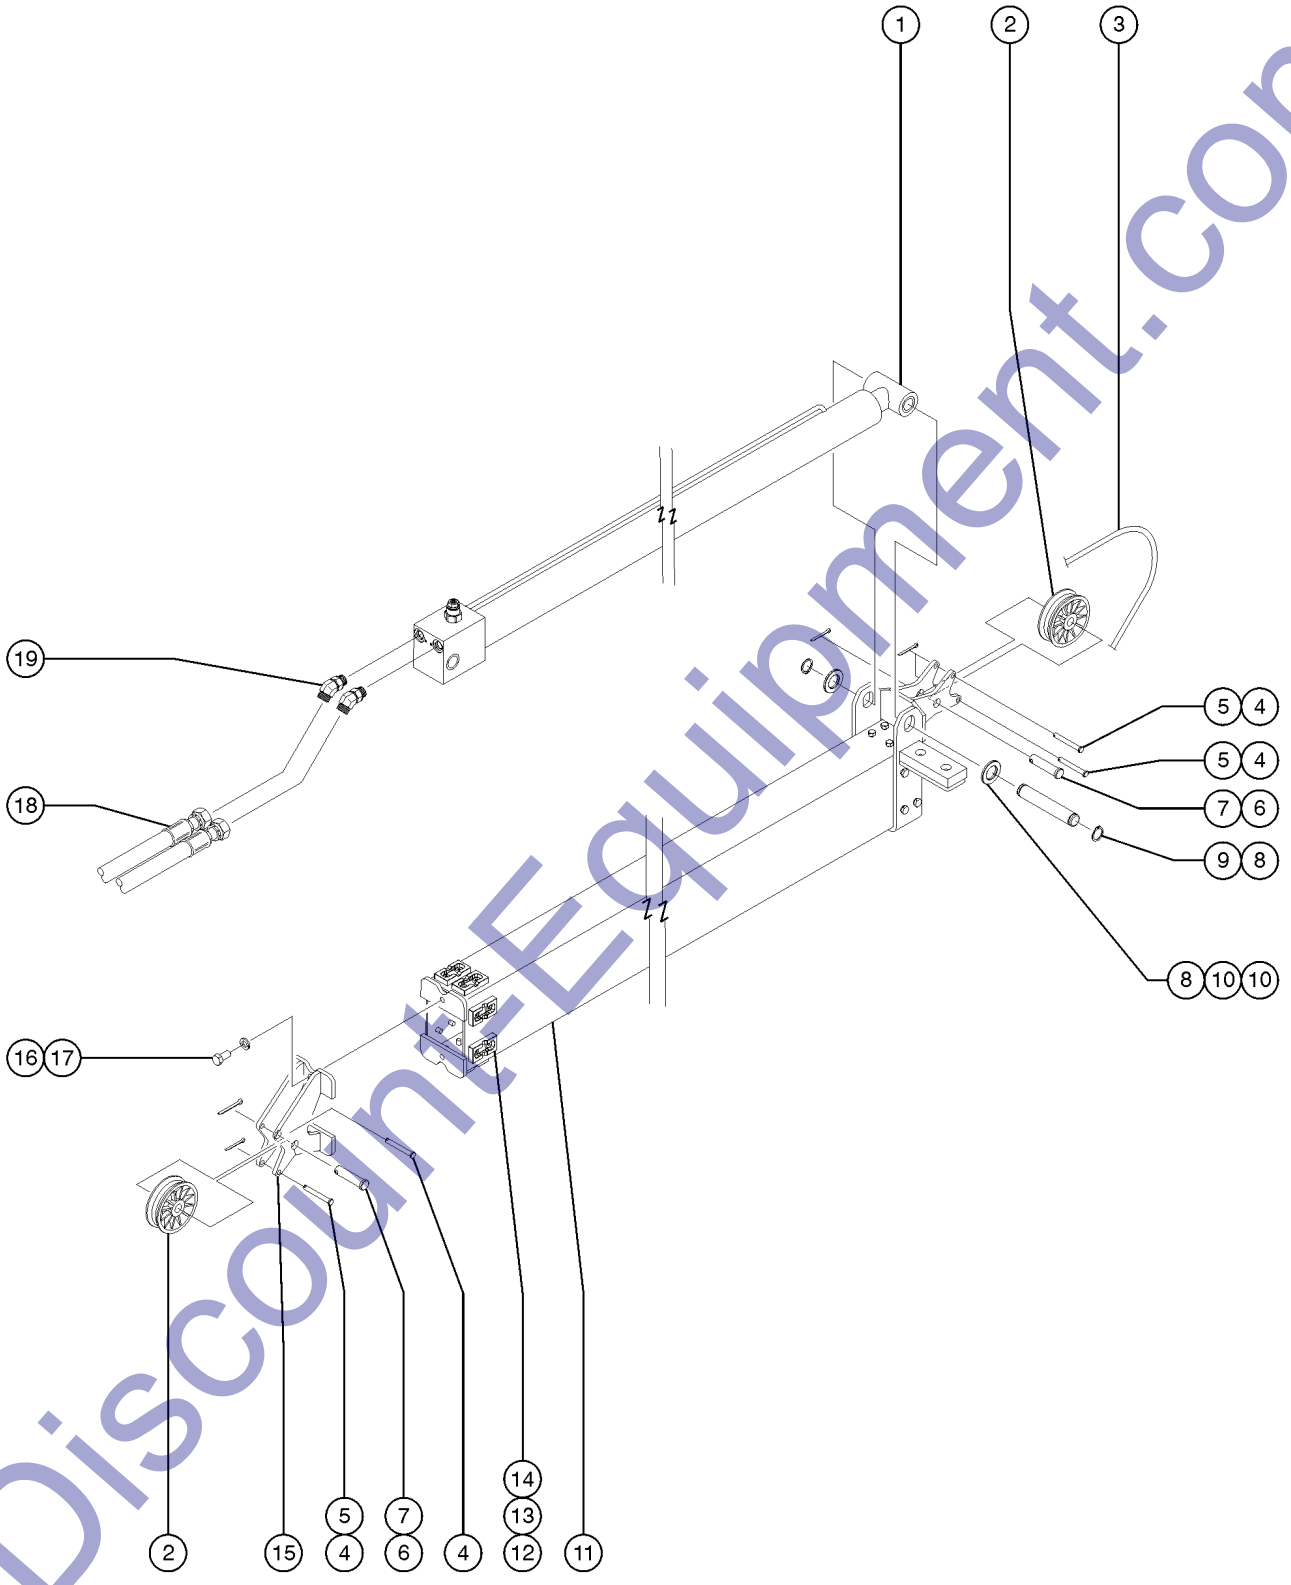

503.1 Mast Assembly, Section #2

DiscountEquipment.com

Item	Part No.	Description	Qty.
1	119682GT	CYLINDER,EXTEND.....	1
--	125446GT	SEAL KIT FOR 119682GT	
2	188760GT	SHEAVE 3-1/8 X15/16.....	2
3	125231GT	CABLE ASSEMBLY,EXTEND/RETRACT.....	1
4	995790GT	CLEVIS PIN STAINLESSS.....	4
5	994920GT	COTTER PIN 3/32X3/4 S.....	4
6	992765GT	CLEVIS PIN STAINLESSS.....	2
7	990650GT	COTTER PIN 1/8X1 SSBIN STOCK.....	2
8	10262GT	SNAP RING,EXTERNAL,.75 DIA.....	2
9	125215GT	PIN,.75DIA X4.35LG2RING.....	1
10	33278GT	WASHER,FLAT,.75 HARDENED.....	2
11	119691GT	WELDMENT,MAST SECTION 2.....	1
12	85304GT	WEAR PAD TML KIT***.....	8
13	8914GT	SCREW,HHC,1/4-20 X .625.....	16
14	6356GT	WASHER,LOCK,.25.....	16
15	125237GT	WELDMENT,RETRACT SHEAVE SUPPOR.....	1
16	8255GT	SCREW,HHC,3/8-16 X .75.....	4
17	6021GT	WASHER,LOCK,.375.....	4
18	49119-7678GT	HOSE ASSY,1/4,STR FEM,STR FEM.....	2
19	48905GT	CONN,520120-4***.....	2

Discount-Equipment.com