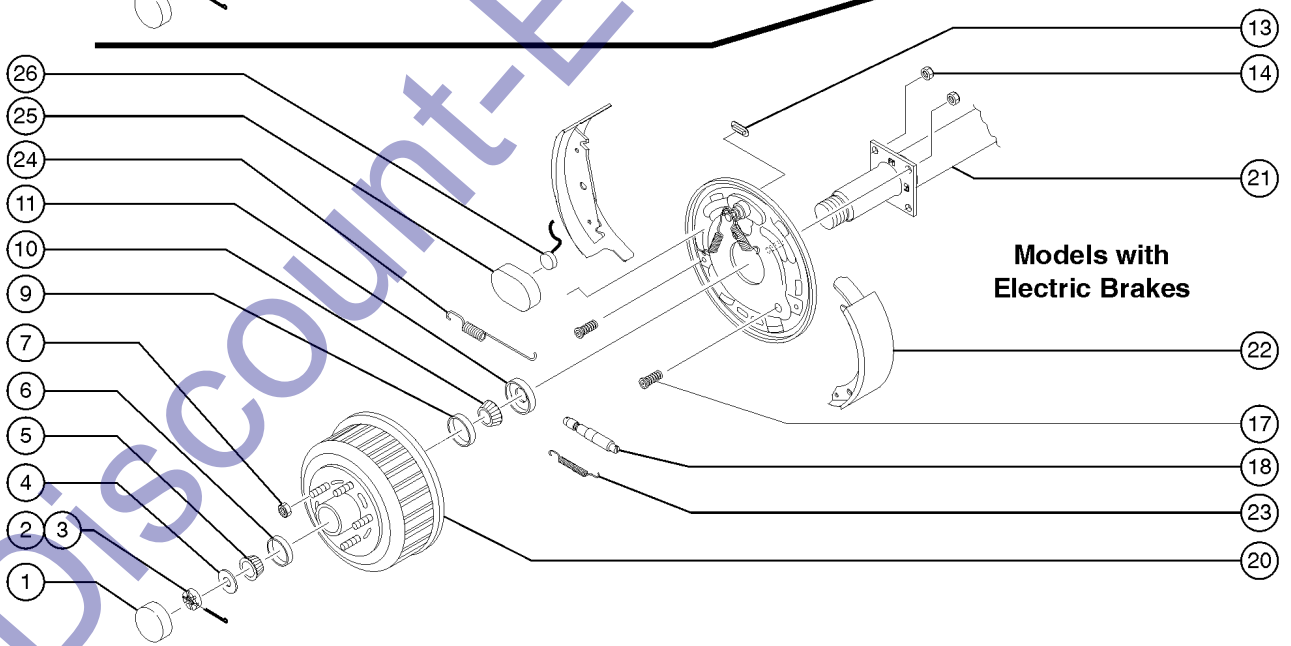

204.1 Axles and Brakes

Item	Part No.	Description	Qty.
1	834228GT	GREASE CAP, AXLE, 3000LB.....	2
2	834250GT	HAMMERBLOW SPINDLE NUT,AXLE....	2
3	834255GT	HAMMERBLOW 033008COTTER PIN....	2
4	147123GT	WASHER,PLAIN,1".....	2
5	230561GT	BEARING,ALXL,840377,841050.....	2
6	230562GT	RACE,ALXL,840377,841050.....	2
7	840376GT	NUT,WHEEL, 1/2 X 20.....	10
8	230566GT	IDLER HUB,ALXL.....	2
9	230563GT	RACE,ALXL,840377,841050.....	2
10	834226GT	INNER BEARING.....	2
11	52265GT	SEAL,GREASE (SL173).....	2
12	125605GT	AXLE, 6 X 5.5 BC,FREE WHEEL.....	1
13		..... (no longer available from supplier)	2
14	230560GT	NUT,7/16,FH,ZINC,BRAKE, ALXL.....	10
15	116698GT	AXLE,6X5.5BC,STD HYD BRK 4200#....	1
16	230571GT	SHOE AND LINING KIT,ALXL,ELEC....	2
17	230577GT	SHOE HOLD DOWN SPRING,ALXL....	4
18	230569GT	ADJUSTER SCREW ASSY, ALXL.....	2
19		..... (no longer available from supplier)	2
20	230565GT	BRAKE DRUM,ALXL.....	2
21	125606GT	AXLE, 6 X 5.5 BC, ELEC BRAKE.....	1
22	230570GT	SHOE AND LINING KIT,ALXL,HYD.....	2
23	230573GT	ADJUSTER SPRING,H BRAKE,ALXL....	2
24	230575GT	RETRACTOR SPRING,E BRK,ALXL....	2
25	230568GT	MAGNET,ELEC BRAKE, ALXL.....	2
26	230567GT	MAGNET SPRING,ELEC BRAKE,ALXL.....	2
27A	230579GT	WHEEL CYLINDER, LH, ALXL.....	2
27B	230580GT	WHEEL CYLINDER, RH, ALXL.....	2