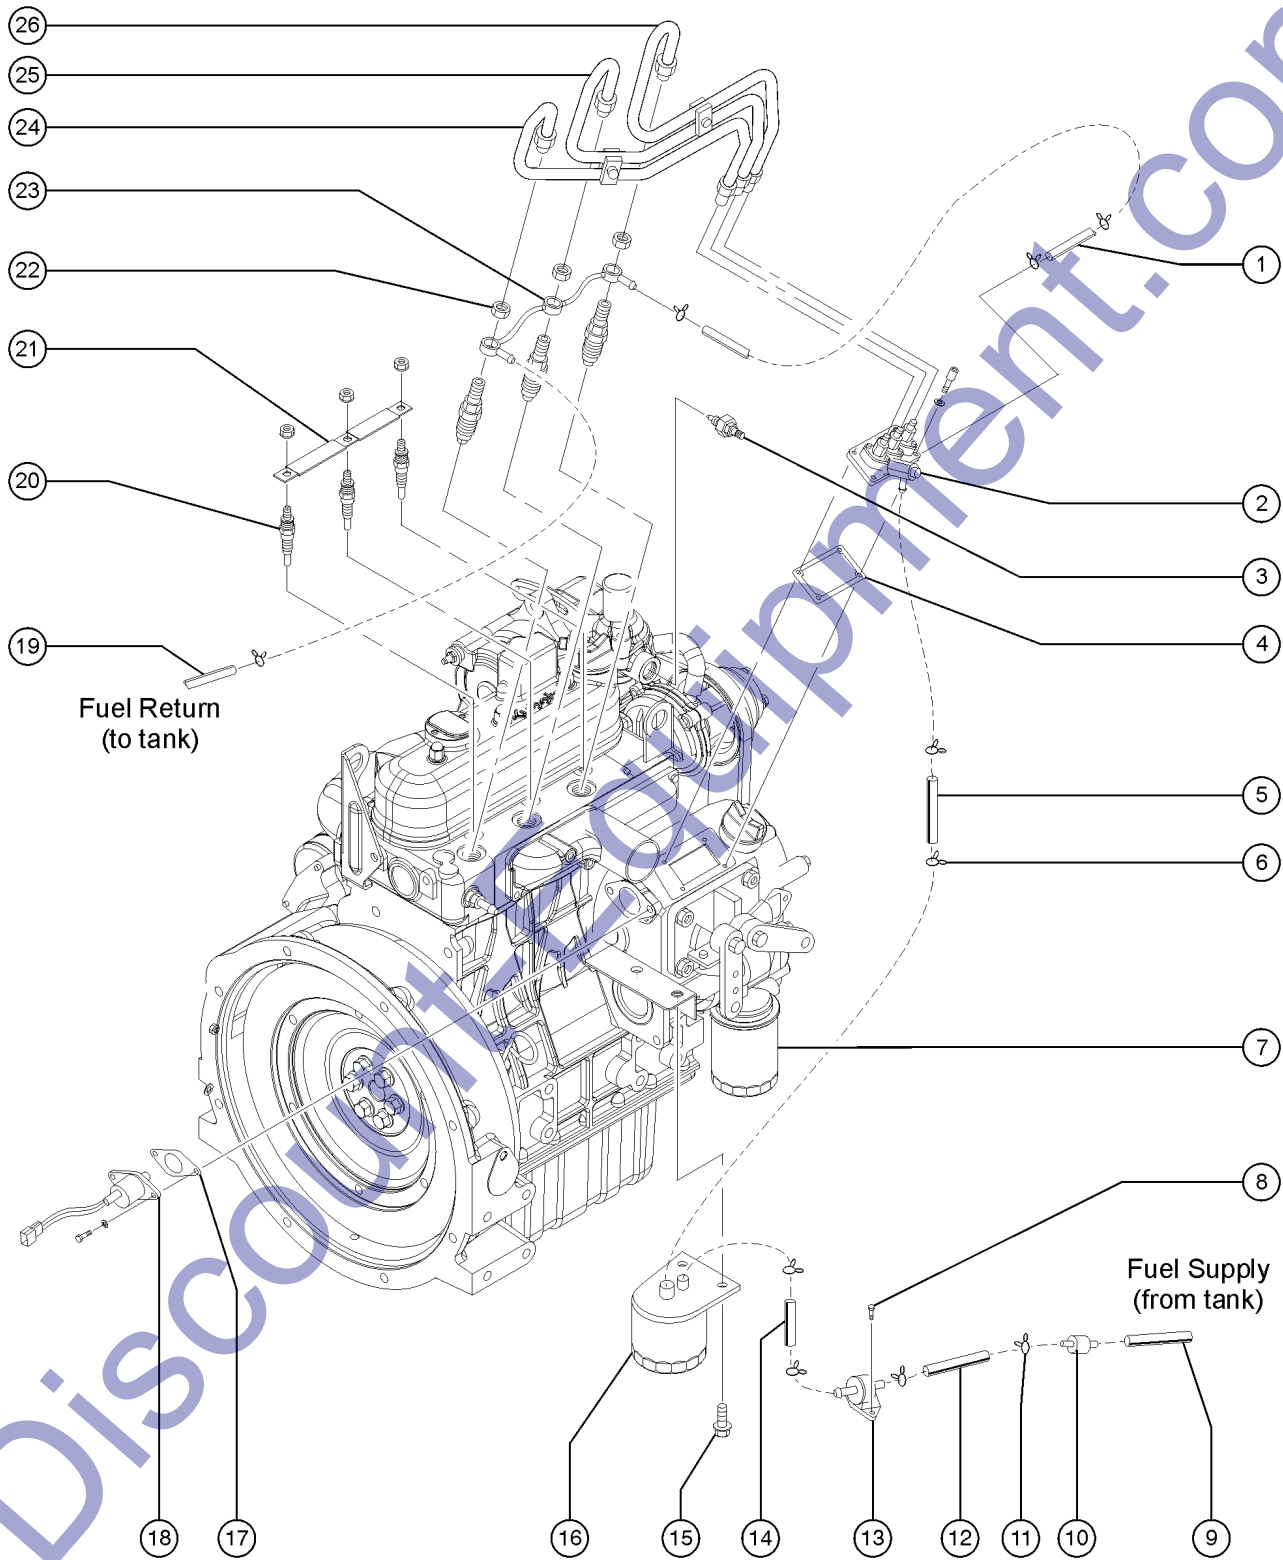

303.1 Kubota D1105-E3BG, View 3

Item	Part No.	Description	Qty.
--		<i>For internal engine parts, contact engine dealer</i>	
1	839157GT	KUBOTA OVERFLOW PIPE.....1 <i>(to tank)</i>	
2	839149GT	KUBOTA INJECTOR PUMP, D1105.....1	
3	741140GT	ENGINE ACCESSORY TEMP SENDER.....1	
4	32103GT	GASKET,INJECTION PUMP <i>(quantities vary)</i>	
5	890795GT	HOSE,FUEL,5/16"ID.....15 <i>inches</i>	
6	898590GT	HOSE FITTING PIPE/BAR.....3	
7	866050GT	FILTER,OIL,KUBOTA.....1	
8		Ref., SCREW <i>(refer to 202.1 or 203.1)</i>	
9		Ref., FUEL HOSE <i>(refer to 202.1 or 203.1)</i>	
10		Ref., IN-LINE FILTER <i>(refer to 202.1 or 203.1)</i>	
11		Ref., HOSE CLAMP <i>(refer to 202.1 or 203.1)</i>	
12		Ref., FUEL HOSE <i>(refer to 202.1 or 203.1)</i>	
13		Ref., FUEL PUMP <i>(refer to 202.1 or 203.1)</i>	
14		Ref., FUEL HOSE <i>(refer to 202.1 or 203.1)</i>	
15	839103GT	KUBOTA 01123-50820 BOLT.....2	
16	839107GT	FILTER,FUEL,KUBOTA.....1	
17	866040GT	GASKET,SOLENOID,KUBOTA.....1	
18A	99199GT	SOLENOID,KUBOTA D9/1105 SHTDWN.....1 <i>(2-wire solenoid)</i>	
18B	866030GT	SOLENOID,FUEL,3 WIRE,KUBOTA <i>(3-wire solenoid)</i>	
19		<i>(refer to 202.1 or 203.1)</i>	
20	839119GT	KUBOTA GLOW PLUG.....3	
21	62118GT	JUMPER-GLOW PLUG.....1	
22	865257GT	KUBOTA KIT, HOLDER,NOZZLE.....3	
23	865100GT	KUBOTA OVER FLOW PIPE.....1	
24	44196GT	PIPE,INJECTOR 1,D905,D1105.....1	
25	44197GT	PIPE,INJECTOR 2,D905,D1105.....1	
26	44198GT	PIPE,INJECTOR 3,D905,D1105.....1