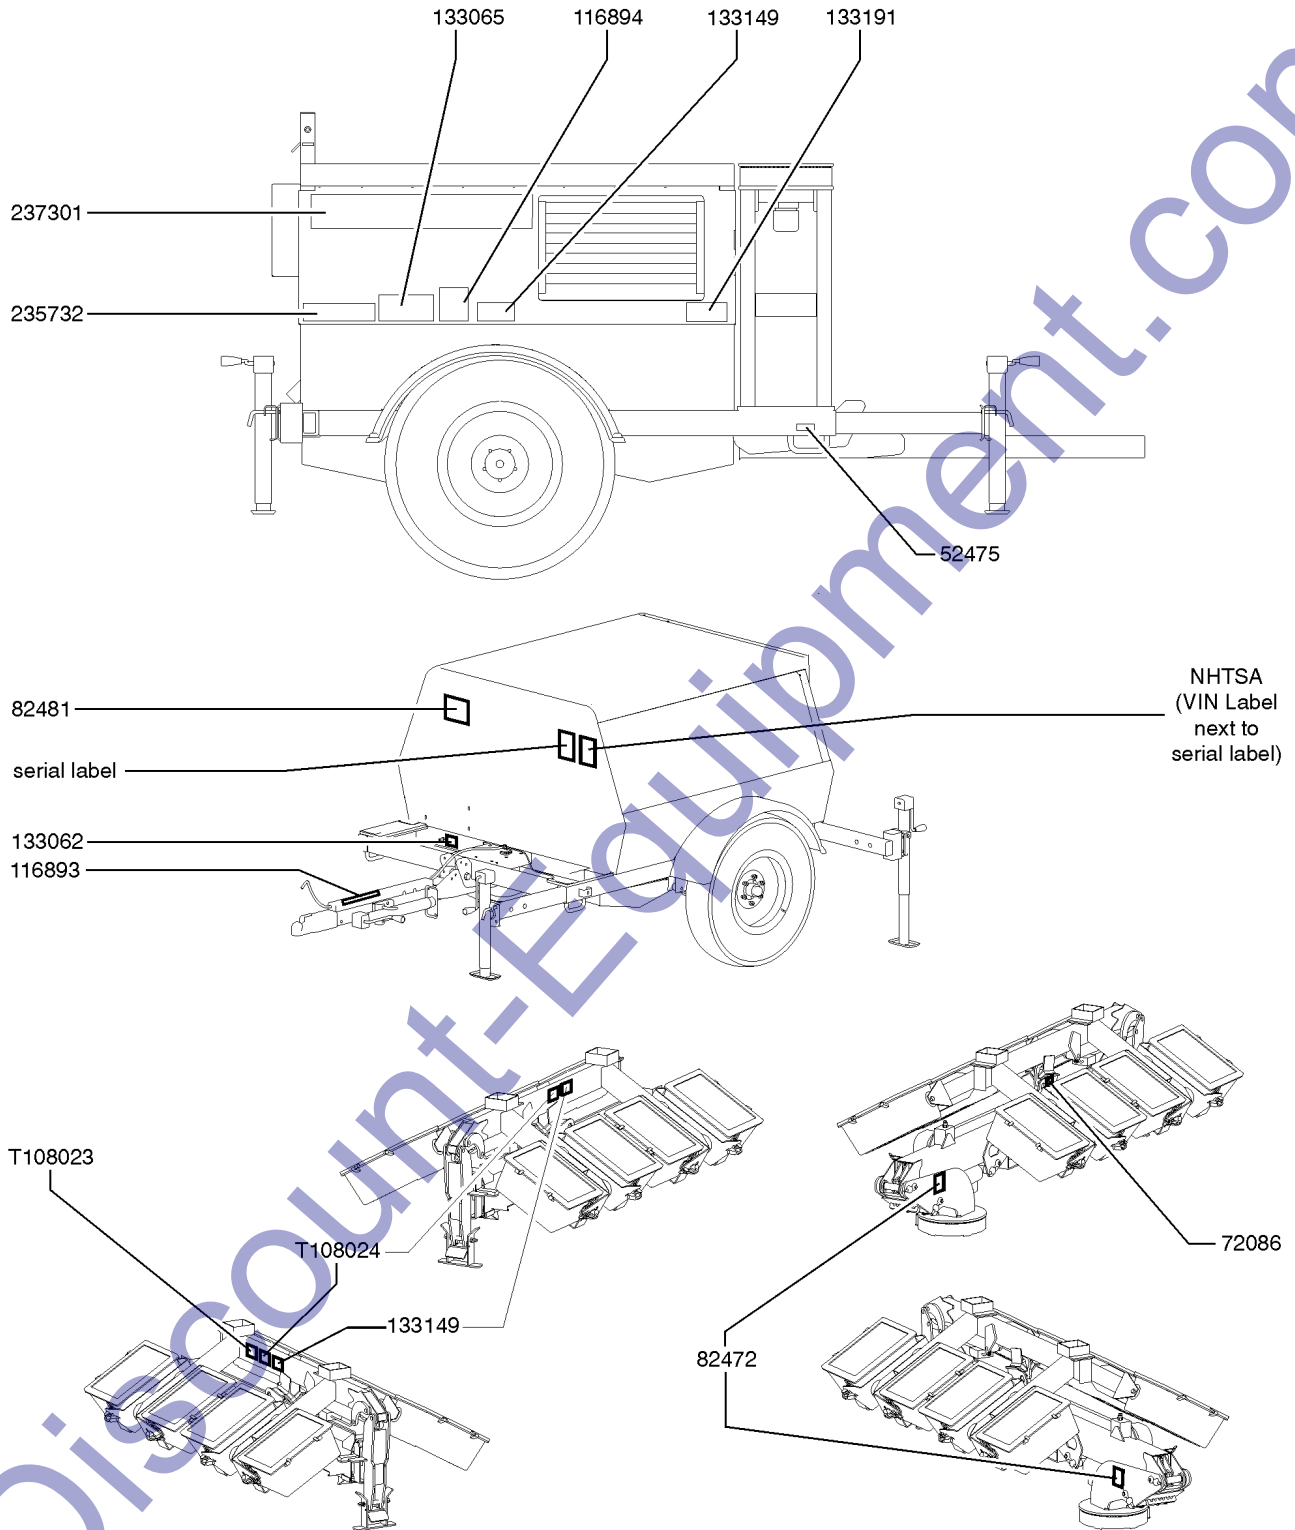

104.1 Decals with Symbols, Curbside

104.1 Decals with Symbols, Curbside

Item	Part No.	Description	Qty.
1	52475GT	DECAL,LABEL,TRANSPORT TIEDOWN*.....1	1
2	72086GT	DECAL,LABEL,LIFTING EYE.....1	1
3	82472GT	DECAL,WARNING,CRUSHING HAZARD.....1	1
4	82481GT	DECAL,SYMBOL-BATTERY SAFETY.....1	1
5	116893GT	DECAL,TOW SPEED SYMBOL.....1	1
6	116894GT	DECAL,BURN HAZARD SYMBOL.....1	1
7	133062GT	Decal, Label, Ground.....1	1
8	133065GT	DECAL,LABEL-ELEC HAZ,DISTANCE...1	1
9	133149GT	DECAL,LABEL-ELEC HAZ,SERV MAN.2	2
10	133191GT	DECAL,ELEC/CRUSH-AUTO START.....1	1
11	235732GT	DECAL COSMETIC AL5HT.....1	1
12	237301GT	DECAL COSM TEREX VENTED DOOR.....1	1
13	T108023GT	DECAL,BODILY INJURY SYMBOL.....1	1
14	T108024GT	DECAL,BURN HAZARD SYMBOL.....1	1

Discount-Equipment.com