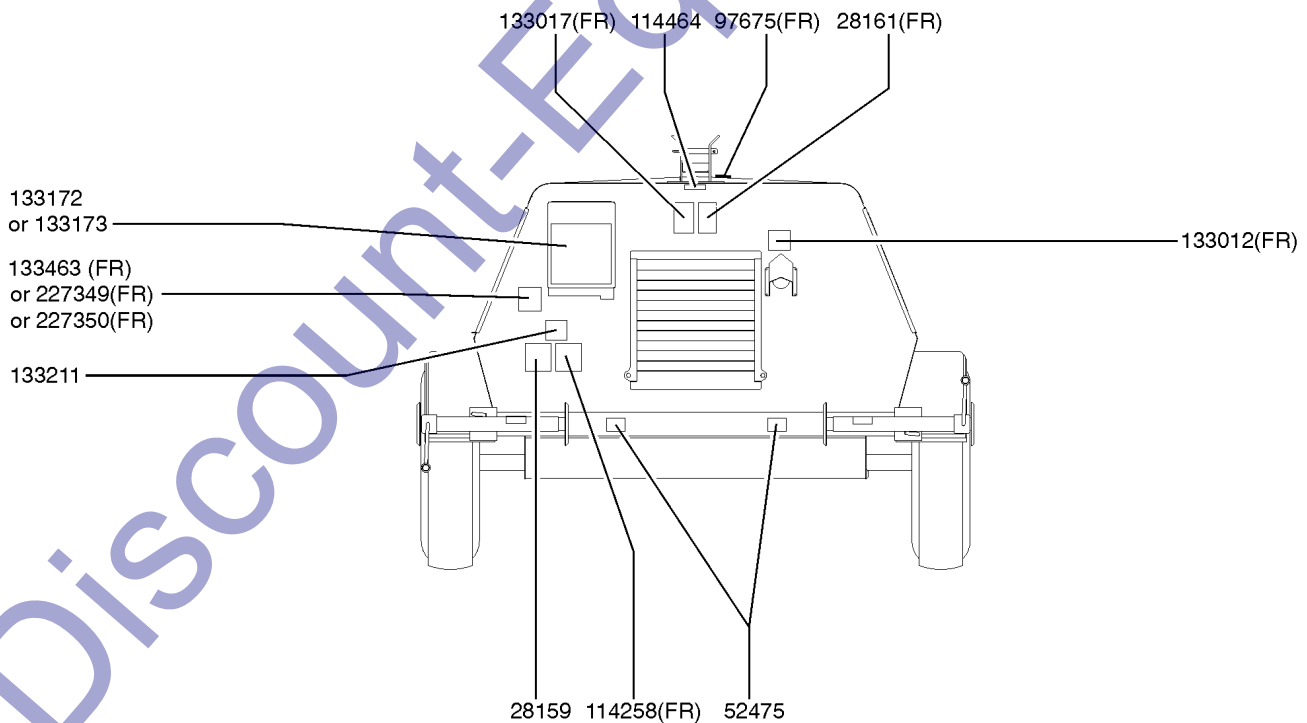

101.1 Decals with Words, Roadside

Discount-Equipment.com

101.1 Decals with Words, Roadside

Item	Part No.	Description	Qty.
1	28159GT	DECAL,LABEL,DIESEL FUEL.....	1
2	28161GT	DECAL,WARN,CRUSH HAZARD HAND.....	1
3	52475GT	DECAL,LABEL,TRANSPORT TIEDOWN*.....	3
4	97602GT	DECAL,EXPLOSION HAZARD.....	1
5	97666GT	DECAL,WARN,READ MANUAL.....	1
6	97675GT	DECAL,WARN,EXPLSION/BURN HAZ...1	1
7	114258GT	DECAL,DANGER,NO SMOKING.....	1
8	114431GT	DECAL,DANGER,ELECTROCUTION HZD.....	1
9	114433GT	INSTRUCTIONS,OPERATING INST.....	1
10	114456GT	CONTROL PANEL,LIGHTS/TOWER.....	1
11	114457GT	DECAL,CONTROL PANEL,AUTO START.....	1
12	114458GT	DECAL,CONTROL PANEL,MAN. START.....	1
13	114460GT	LABEL,LIGHT PATCH..... <i>(patch for 8 light option)</i>	1
14	114463GT	INSTRUCTIONS,SET-UP/TRANSPORT.1	1
15	114464GT	LABEL,TRAVEL LOCK.....	1
16	133012GT	DECAL,DANGER-BURN/CO HAZARD...1	1
17	133017GT	DECAL,WARNING,CRUSH HZD,TOWER.....	1
18	133063GT	DECAL,LABEL,TIE DOWN DIAGRAM...1	1
19	133097GT	DECAL, LABEL, TIRE SPECS, AUS..... <i>(Australia)</i>	1
20	133148GT	DECAL,DANGER,HAZARD VOLTAGE...1	1
21	133172GT	DECAL,LABEL-120V 20A.....	1
22	133173GT	DECAL,LABEL-240V 30A.....	1
23	133190GT	AUTO START DECAL - AL8.....	1
24	133211GT	DECAL, PHOTOCELL SYMBOL.....	1
25	133463GT	DECAL,KUBOTA ENGINE SPECS.....	1
26	133482GT	DECAL,WARNING TIP-OVER HAZ.....	1
27	133483GT	DECAL,WARNING BURN HAZ.....	1
28	227348GT	DECAL,TIRE SPECIFICATION..... <i>(ANSI)</i>	1
29	227349GT	DECAL,ENGINE SPEC,V1505.....	1
30	227350GT	DECAL ENGINE SPEC ISUZU 4LE2....1	1
31	227519GT	DECAL,COSMETIC TEREX,AL5,AL5....1	1
32	228708GT	DECAL, DANGER, CSA OUTDOOR USE.....	1
33	228709GT	LABEL, CSA NEUTRAL BOND TO GND.....	1
34	235732GT	DECAL COSMETIC AL5HT.....	1