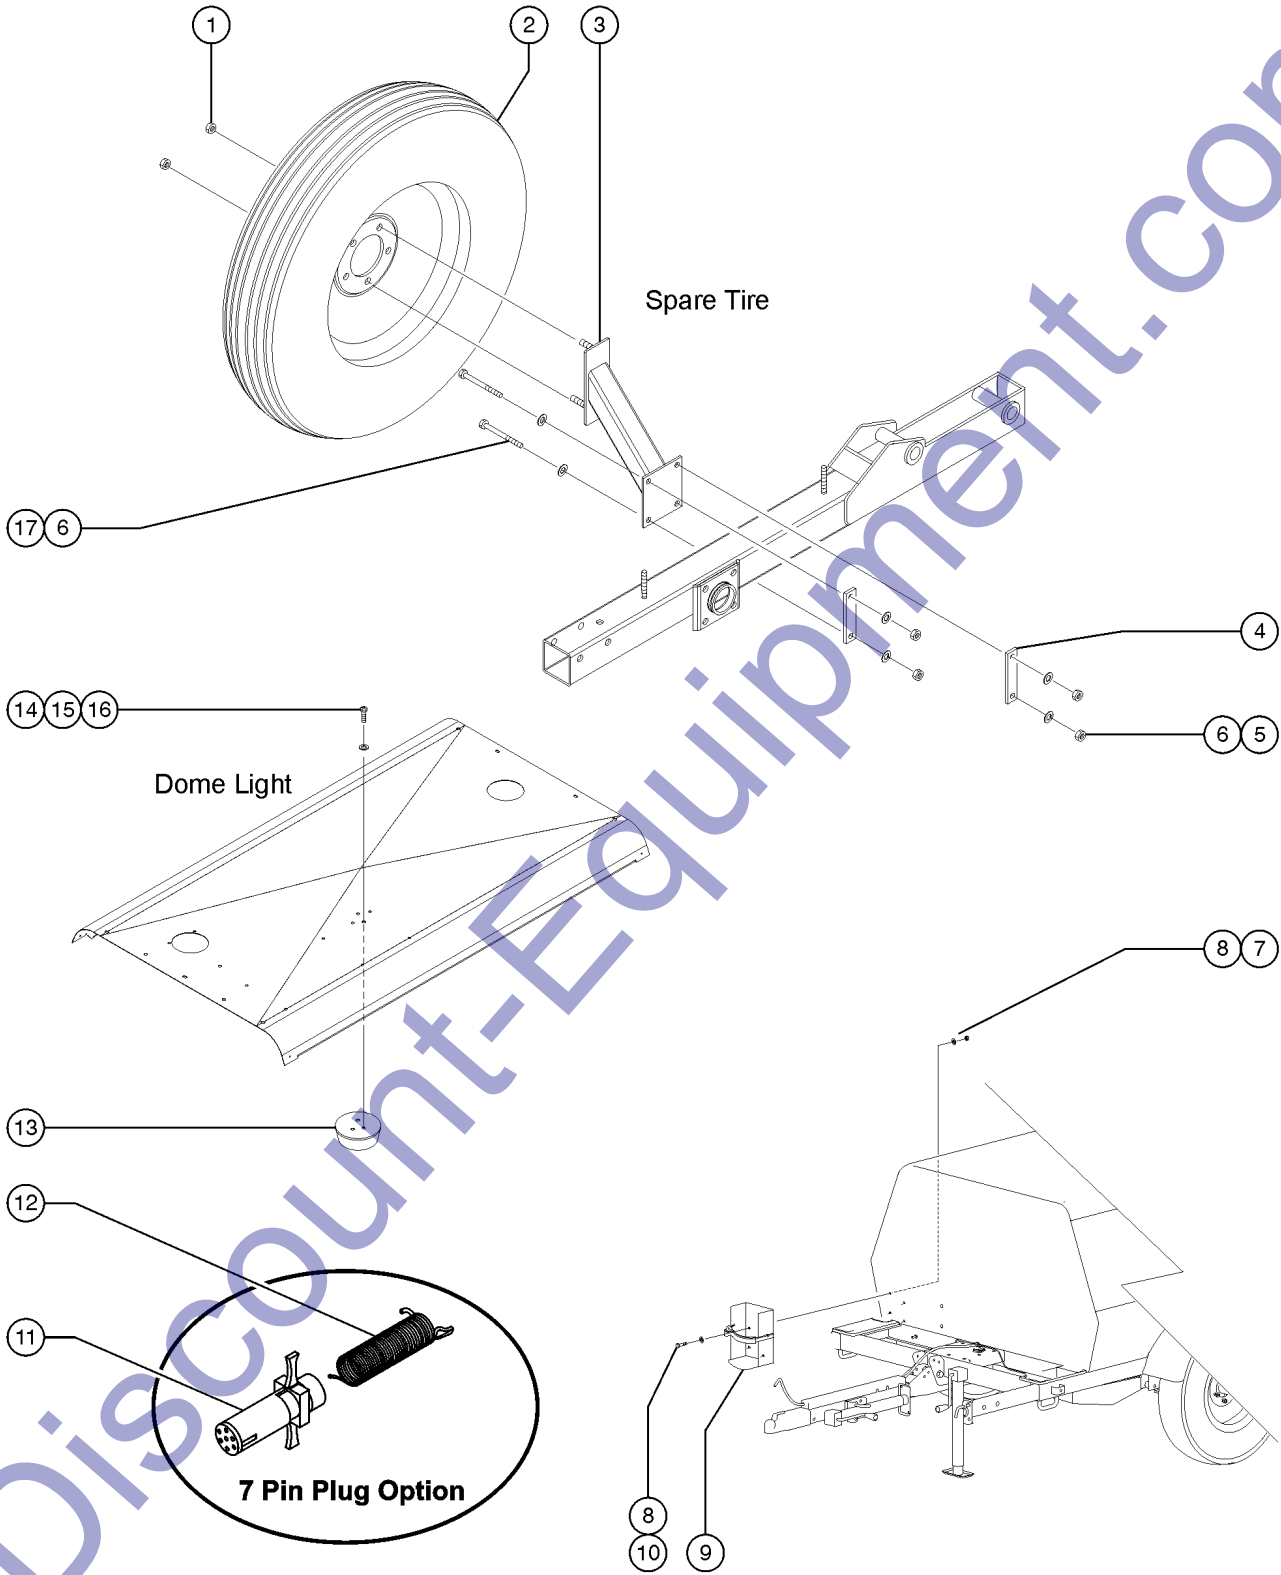

601.1 Chassis Options

Item	Part No.	Description	Qty.
1	980310GT	NUT HEX 1/2-20NFGRADE2 ZP.....	5
2		Ref. Tire (refer to 201.1)	
3	124315GT	WELDMENT,SPARE TIRE MOUNT.....	1
4	188070GT	FP-CLAMP,SPARE TIRE BRACKET.....	2
5	99170GT	PLATE, AXLE SPACER***.....	2
6	990080GT	WASHER FLAT 3/8USS ZPBIN.....	4
7	991940GT	NUT,NYLOCK,5/16-18.....	4
8	981065GT	WASHER FLAT 5/16ZP SAE/BIN.....	4
9	217725GT	FIRE EXT BRACKET 20LB AL5.....	1
10	123840GT	SCREW,HHC,5/16-18X.75,GR8,Y.....	8
11A	663400GT	CONNECTOR,7-POLE,TLITE,RND PIN.....	1
--	663405GT	CABLE GUARD FOR 7P CONN(663400)	
11B	663401GT	CONNECTOR,BLADE,POS,TAILT, 7P.....	1
11C	663420GT	CONNECTOR,TAIL LIGHT,6 POLE.....	1
12	684030GT	LIGHT,DOME, 12V DC.....	1
13	993711GT	SCREW #10-24NCX1/2RD	
14	995755GT	WASHER FLAT BONDED3/1	
15	6-6286-04GT	NUT	
16	994460GT	SCREW,HHC,3/8-16 X 4.5 ZP	

Discount-Equipment.com