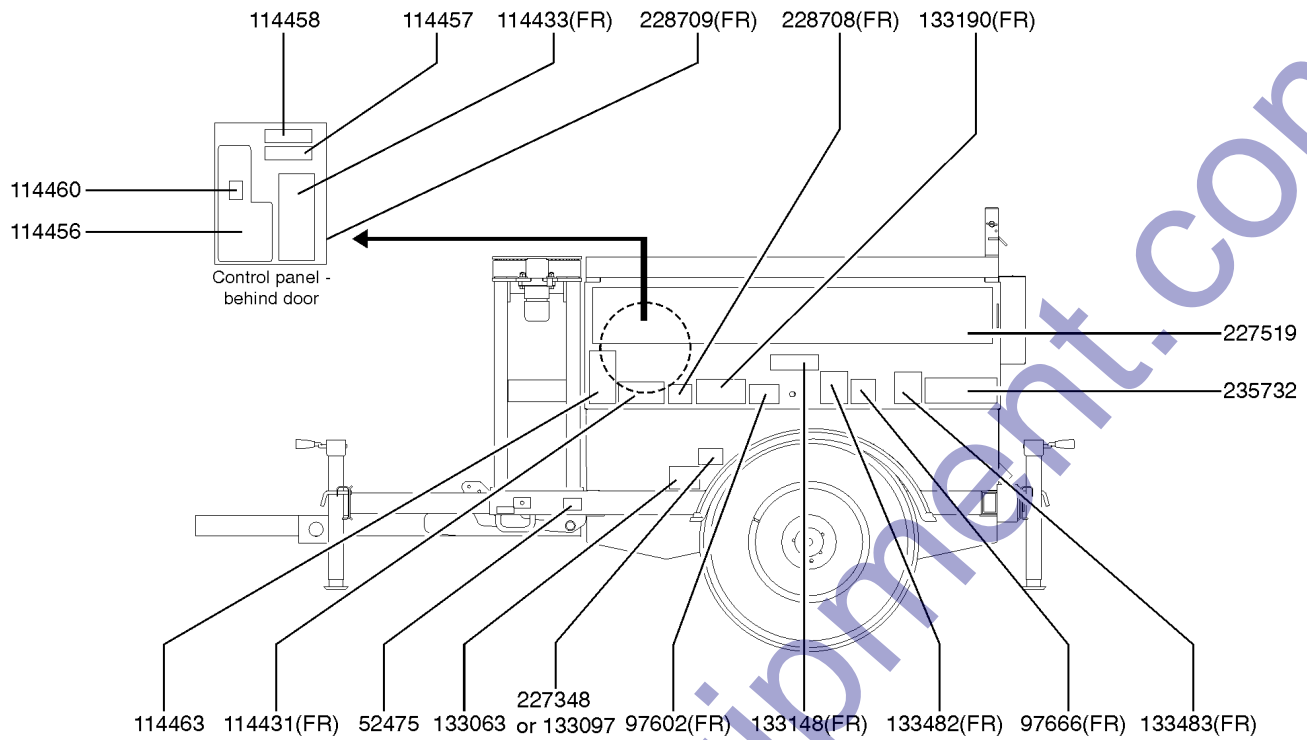

101.1 Decals with Words, Roadside

Discount-Equipment.com

101.1 Decals with Words, Roadside

Item	Part No.	Description	Qty.
1	28159GT	DECAL,LABEL,DIESEL FUEL.....	1
2	28161GT	DECAL,WARN,CRUSH HAZARD HAND.....	1
3	52475GT	DECAL,LABEL,TRANSPORT TIEDOWN*.....	3
4	97602GT	DECAL,EXPLOSION HAZARD.....	1
5	97666GT	DECAL,WARN,READ MANUAL.....	1
6	97675GT	DECAL,WARN,EXPLSION/BURN HAZ...1	1
7	114258GT	DECAL,DANGER,NO SMOKING.....	1
8	114431GT	DECAL,DANGER,ELECTROCUTION HZD.....	1
9	114433GT	INSTRUCTIONS,OPERATING INST.....	1
10	114456GT	CONTROL PANEL,LIGHTS/TOWER.....	1
11	114457GT	DECAL,CONTROL PANEL,AUTO START.....	1
12	114458GT	DECAL,CONTROL PANEL,MAN. START.....	1
13	114460GT	LABEL,LIGHT PATCH..... <i>(patch for 8 light option)</i>	1
14	114463GT	INSTRUCTIONS,SET-UP/TRANSPORT.1	1
15	114464GT	LABEL,TRAVEL LOCK.....	1
16	133012GT	DECAL,DANGER-BURN/CO HAZARD...1	1
17	133017GT	DECAL,WARNING,CRUSH HZD,TOWER.....	1
18	133063GT	DECAL,LABEL,TIE DOWN DIAGRAM...1	1
19	133097GT	DECAL, LABEL, TIRE SPECS, AUS..... <i>(Australia)</i>	1
20	133148GT	DECAL,DANGER,HAZARD VOLTAGE...1	1
21	133172GT	DECAL,LABEL-120V 20A.....	1
22	133173GT	DECAL,LABEL-240V 30A.....	1
23	133190GT	AUTO START DECAL - AL8.....	1
24	133211GT	DECAL, PHOTOCELL SYMBOL.....	1
25	133463GT	DECAL,KUBOTA ENGINE SPECS.....	1
26	133482GT	DECAL,WARNING TIP-OVER HAZ.....	1
27	133483GT	DECAL,WARNING BURN HAZ.....	1
28	227348GT	DECAL,TIRE SPECIFICATION..... <i>(ANSI)</i>	1
29	227349GT	DECAL,ENGINE SPEC,V1505.....	1
30	227350GT	DECAL ENGINE SPEC ISUZU 4LE2....1	1
31	227519GT	DECAL,COSMETIC TEREX,AL5,AL5....1	1
32	228708GT	DECAL, DANGER, CSA OUTDOOR USE.....	1
33	228709GT	LABEL, CSA NEUTRAL BOND TO GND.....	1
34	235732GT	DECAL COSMETIC AL5HT.....	1