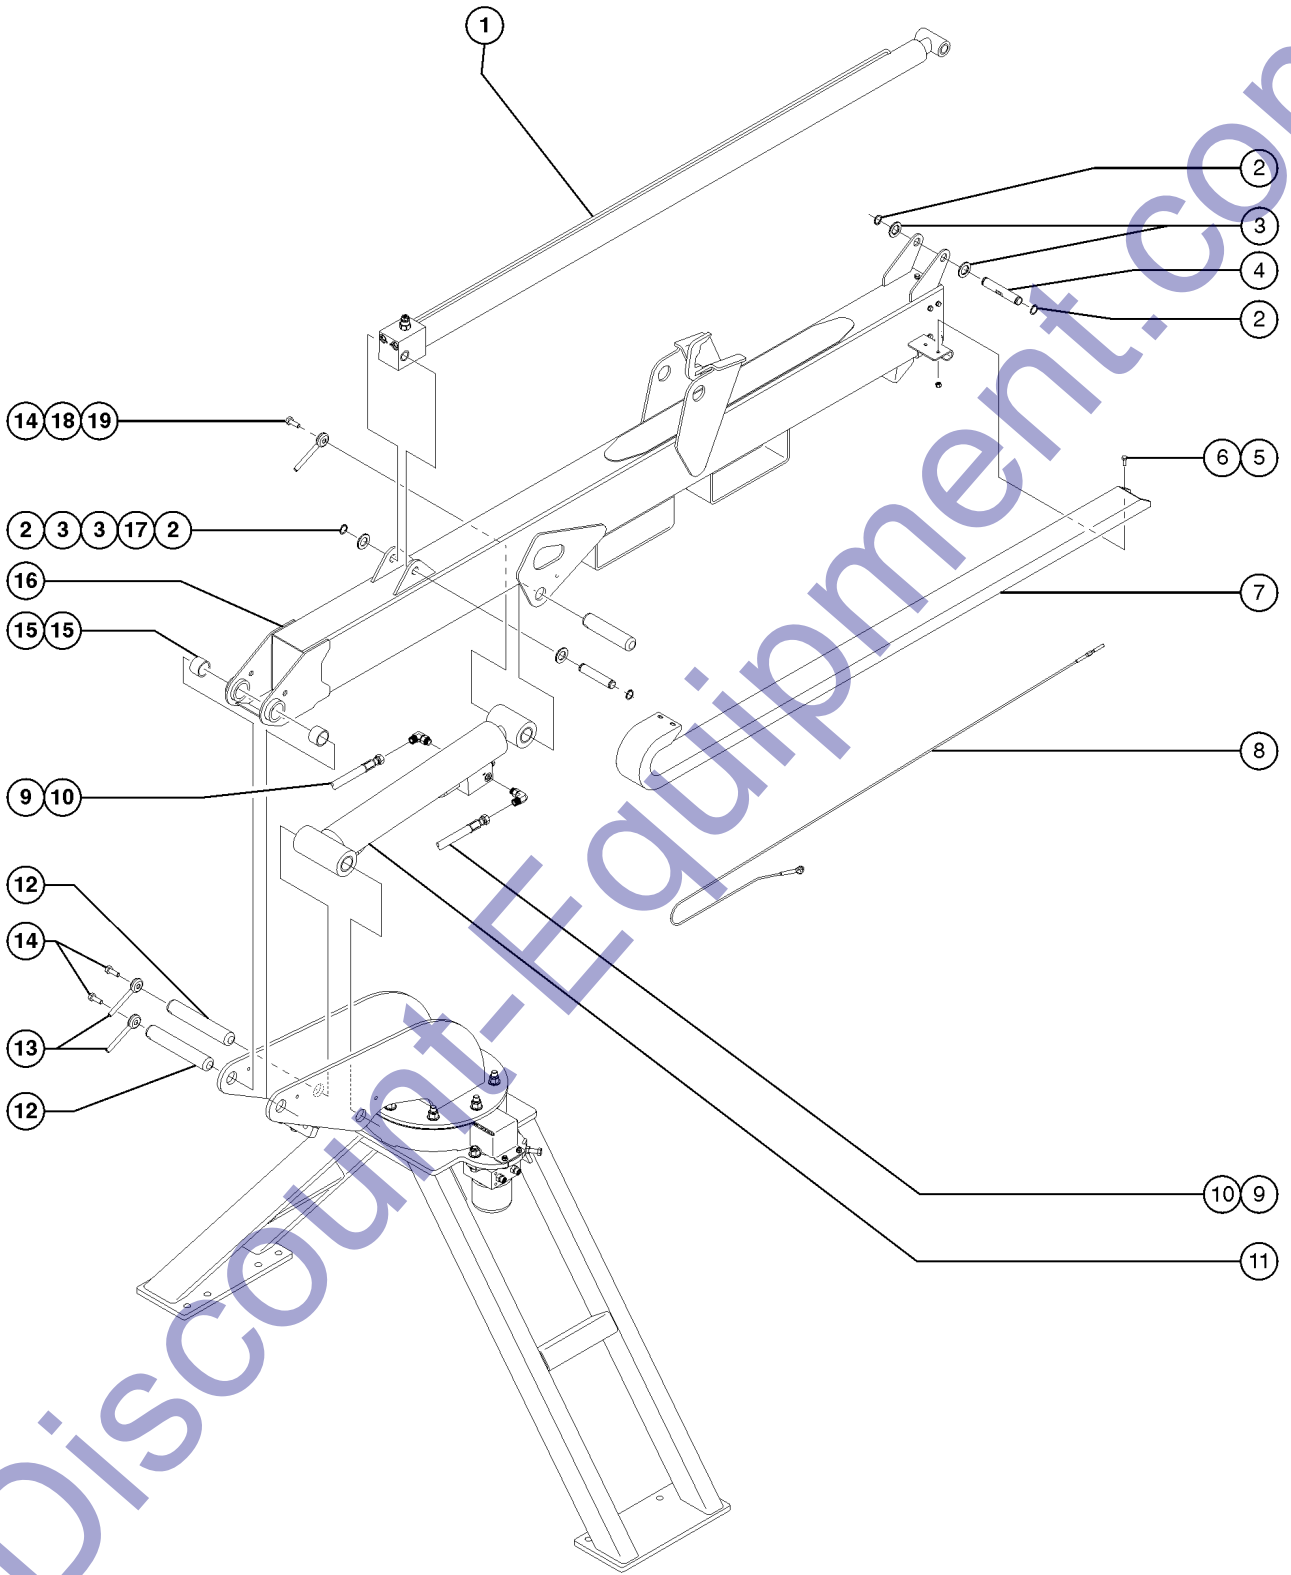

502.1 Mast Assembly, Section #1

DiscountEquipment.com

Item	Part No.	Description	Qty.
1	119682GT	CYLINDER,EXTEND.....	1
--	125446GT	SEAL KIT FOR 119682GT {ACTIVATE}	
2	10262GT	SNAP RING,EXTERNAL,.75 DIA.....	4
3	33278GT	WASHER,FLAT,.75 HARDENED.....	4
4	125325GT	PIN,0.75DIA X 4.35LG,2RING.....	1
5	824059GT	SCREW,HHC,1/4-20X.75,8,ZAG.....	2
6	824024GT	NUT, TL, 1/4-20, C, ZAG.....	6
7	125230GT	CABLE TRACK,PLASTIC,38 LINKS.....	1
7	58980GT	REPAIR,7 LINKS,3"IDX3.5"OD.....	1
7	84448GT	HINGE BAR,CABLE TRACK (79633)*.....	1
8	125231GT	CABLE ASSEMBLY,EXTEND/RETRACT.....	1
9	49117-7191GT	HOSE ASSY 1/4, 90 FEM, STR FEM....	2
10	48904GT	ELBOW,90D,520220-4-4.....	2
11	119683GT	CYLINDER,BOOM LIFT.....	2
--	125447GT	SEAL KIT FOR 119683GT {ACTIVATE}	
12	27326GT	PIN,1.25 X 7.57 IN,1HOLE.....	2
13	45226GT	ROD END,.375 X 3.69.....	2
14	8255GT	SCREW,HHC,3/8-16 X .75.....	3
15	30370GT	BEARING,1.25IDX1.5ODX1.00L.....	2
16	119690GT	WELDMNT,MAST SECTION 1.....	1
17	125215GT	PIN,.75DIA X 4.35LG 2RING.....	1
18	45758GT	BATTERY BOX PWER CRD ASSY***.....	1
19	125213GT	PIN,1.25DIA X 5.63LG,1HOLE.....	1

Discount-Equipment.com