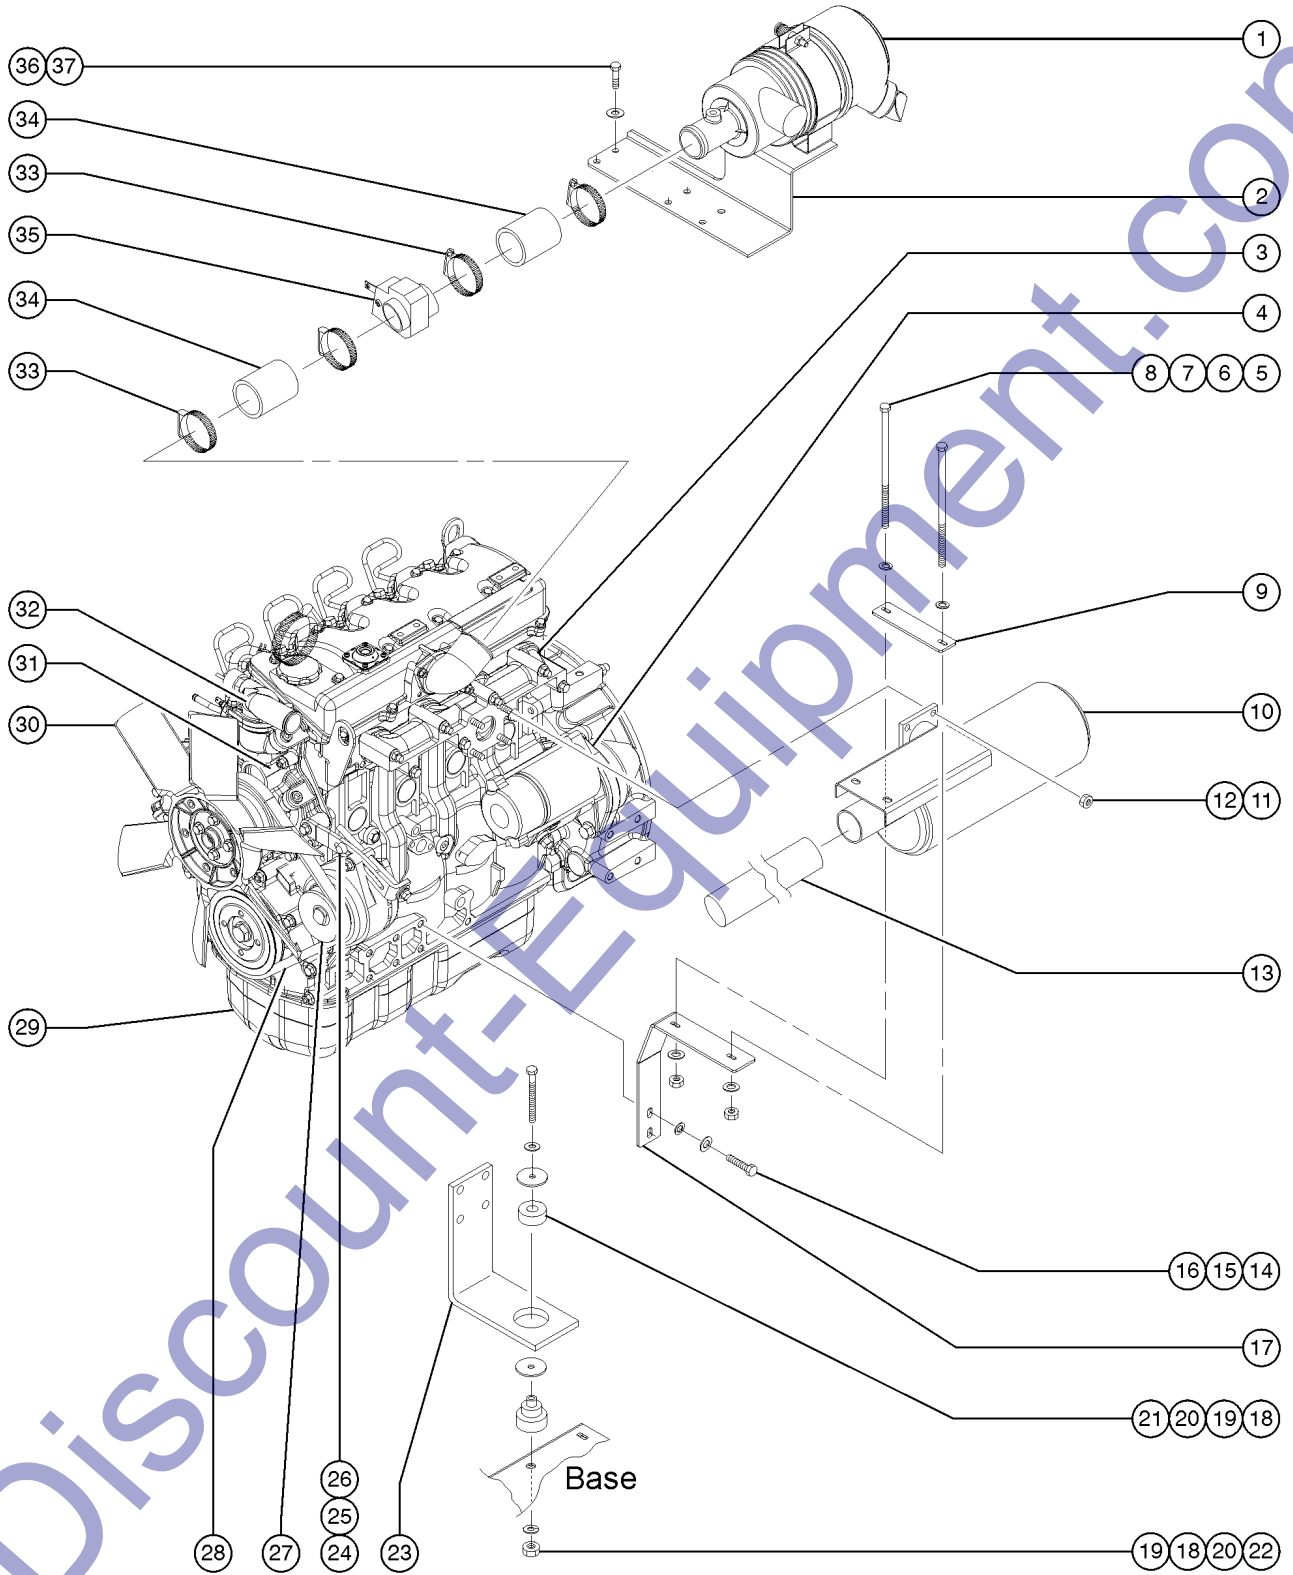

308.1 Isuzu 4LE2, 1800R, View 2

DiscountEquipment.com

308.1 Isuzu 4LE2, 1800R, View 2

Item	Part No.	Description	Qty.	Item	Part No.	Description	Qty.
--		<i>For internal engine parts, contact engine dealer</i>		26	991945GT	NUT LOCK NYLON INSERT.....	1
1	T113769GT	AIR CLEANER, ISUZU 4LE2.....	1	27	T113764GT	ALTERNATOR, ISUZU 4LE2.....	1
--	834458GT	AIR FILTER ASSY,DONALDSON		28	T113776GT	BELT, FAN, ISUZU 4LE2.....	1
--	T113985GT	BAND, AIR FILTER MOUNTING, ISU		--	T113786GT	COVER, V-BELT, ISUZU 4LE2	
2	T113984GT	FORMING, BRKT, AIR INTAKE, ISU.....	1	29	T113765GT	OIL PAN, ISUZU 4LE2.....	1
3	T113755GT	MANIFOLD, EXHAUST, ISUZU 4LE2		30A	T111701GT	FAN, ISUZU 4LE,1800RPM,SUCKER.....	1
--	T113781GT	GASKET EXHST MANIFLD,ISUZU 4LE		30B	T111625GT	FAN, ISUZU 4LE, 1800RPM, PUSH	
--	T113782GT	STUD,EXHAUST MANIFLD,ISUZU 4LE		30C	T113758GT	PULLEY, FAN, ISUZU 4LE2.....	1
4	T113763GT	STARTER, ISUZU 4LE2.....	1	30D	T113759GT	PULLEY, FAND DRIVE, ISUZU 4LE2.....	1
5	215719GT	SCREW,HHC,1/4-20X6 1/2,ZINC.....	2	31	T113779GT	ASSY, WATER PUMP, ISUZU 4LE2.....	1
6	990340GT	WASHER FLAT 1/4ZPLENSETBIN.....	2	32	T113762GT	HOUSING, THERMOSTAT, ISUZU 4LE	
7	990400GT	WASHER LOCK 1/4ZP.....	2	--	T113760GT	THERMOSTAT, ISUZU 4LE2	
8	824024GT	NUT, TL, 1/4-20, C, ZAG.....	2	--	T113761GT	GASKET, THRMOST HSG, ISUZU 4LE	
9	215711GT	PLATE, TOP,BRACKET,MUFFLER.....	1	33	T113989GT	CLAMP, HOSE, #36.....	4
10	187988GT	MUFFLER ASSY.....	1	34	T113987GT	HOSE, STRAIGHT, AIR INTAKE, IS.....	2
--	T113774GT	GASKET, MUFFLER, ISUZU 4LE2		35	235385GT	RODA DEACO MAN, SHUTDOWN, 2"	
11	T113783GT	NUT,EXHAUST MANIFLD,ISUZU 4LE2.....	4	36	27034GT	SCREW,HHC,M10 X 25MM,GR 8.8.....	4
12	T113784GT	BOLT,EXHAUST MANIFLD,ISUZU 4LE.....	4	37	22700GT	WASHER,LOCK,M10.....	4
13A	T110447GT	TAILPIPE, ISUZU EXHAUST, TOP.....	1				
13B	T110446GT	TAILPIPE, ISUZU EXHAUST.....	1				
--	791610GT	CLAMP,U-BOLT,2-1/8"					
14	215722GT	SCREW,HHC,10MM-1.5X258.8,ZINC.....	2				
15	990080GT	WASHER FLAT 3/8USS ZPBIN.....	2				
16	994830GT	WASHER,LOCK,M10 ZP.....	2				
17	215712GT	BRACKET,SUPPORT,MUFFLER.....	1				
18	740920GT	ISOLATOR,ENGINE,390LB.....	2				
19	990410GT	WASHER FLAT FENDER1/2.....	2				
20	990210GT	WASHER FLAT 1/2ZP.....	2				
21	990270GT	SCREW,HHC,1/2-13 X 3.5 GR8.....	2				
22	990200GT	NUT,NYLOCK,1/2-13 GR2.....	2				
23		Ref. BRACKET <i>(refer to 309.1)</i>					
24	30973GT	BUMPER,RUBBER-1 X 1.25.....	1				
25	116503GT	BUSHING, 630DX.328ID .375T.....	1