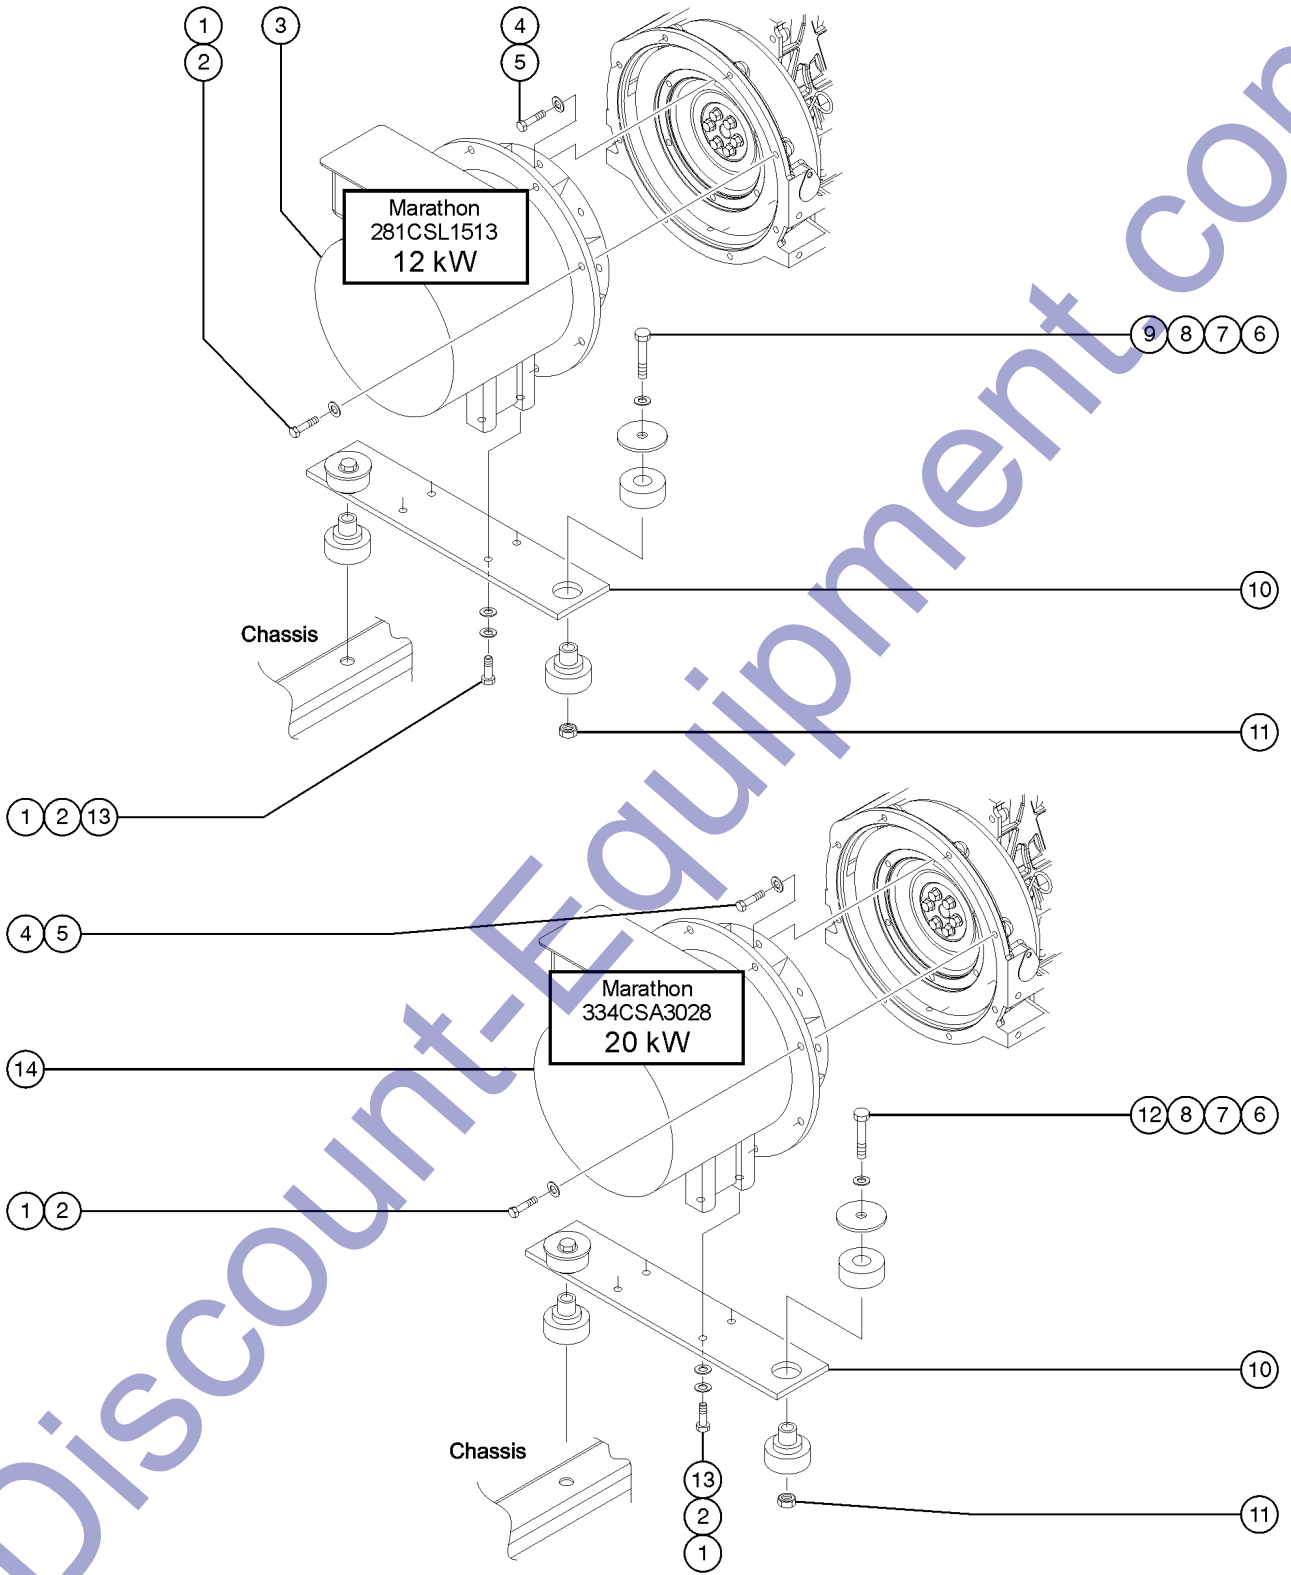

311.1 Generator, Marathon 12 Kw and 20 Kw

311.1 Generator, Marathon 12 Kw and 20 Kw

Item	Part No.	Description	Qty.
--		<i>For internal engine parts, contact engine dealer</i>	
--	T111627GT	MANUAL, OP, MARATHON 20K	
--	T113586GT	MANUAL, OP, MARATHON 12K	
1	991761GT	SCREW,HHC,3/8-16 X 1.25.....8	
2	990470GT	WASHER LOCK 3/8ZP.....8	
3	T113584GT	GENERATOR, MARATHON 12K.....1	
--	111700GT	MANIFOLD,MULTI-FUNCTION, S40 <i>(replaced T113589GT)</i>	
--	CSE350GT	MARATHON VOLTAGE REGULATOR	
--	T113586GT	MANUAL, OP, MARATHON 12K	
--	T113587GT	RECTIFIER, MARATHON 12K	
4	123840GT	SCREW,HHC,5/16-18X.75,GR8,Y.....6	
5	990460GT	WASHER LOCK 5/16 ZP BIN.....6	
6	6732GT	SCREW,HHC,1/2-13 X 3.25	
7	6-6212-08GT	WASHER,FLAT,USS,1/2",Y	
8	990410GT	WASHER FLAT FENDER 1/2	
9	116729GT	ISOLATOR,ENGINE,70D	
10	T110456GT	BRACKET, MOUNT GENERATOR.....1	
11	6198GT	NUT,NYLOCK,1/2-13.....2	
12	740920GT	ISOLATOR,ENGINE,390LB.....2	
13	981120GT	WASHER FLAT 3/8 ZP SAE BIN.....4	
14	T110451GT	GENERATOR, MARATHON 20KW.....1	
--	161050GT	FAN, MARATHON 20 KW GENERATOR	
--	824820GT	END BELL,MARATHON 20 KW GEN <i>includes bearing</i>	
--	CSE350GT	MARATHON VOLTAGE REGULATOR	
--	T111627GT	MANUAL, OP, MARATHON 20K <i>(from AL511-230)</i>	
--	T111628GT	EXCITER,ROTOR/RECTIFIER 20K	
--	T111700GT	BEARING, MARATHON GEN