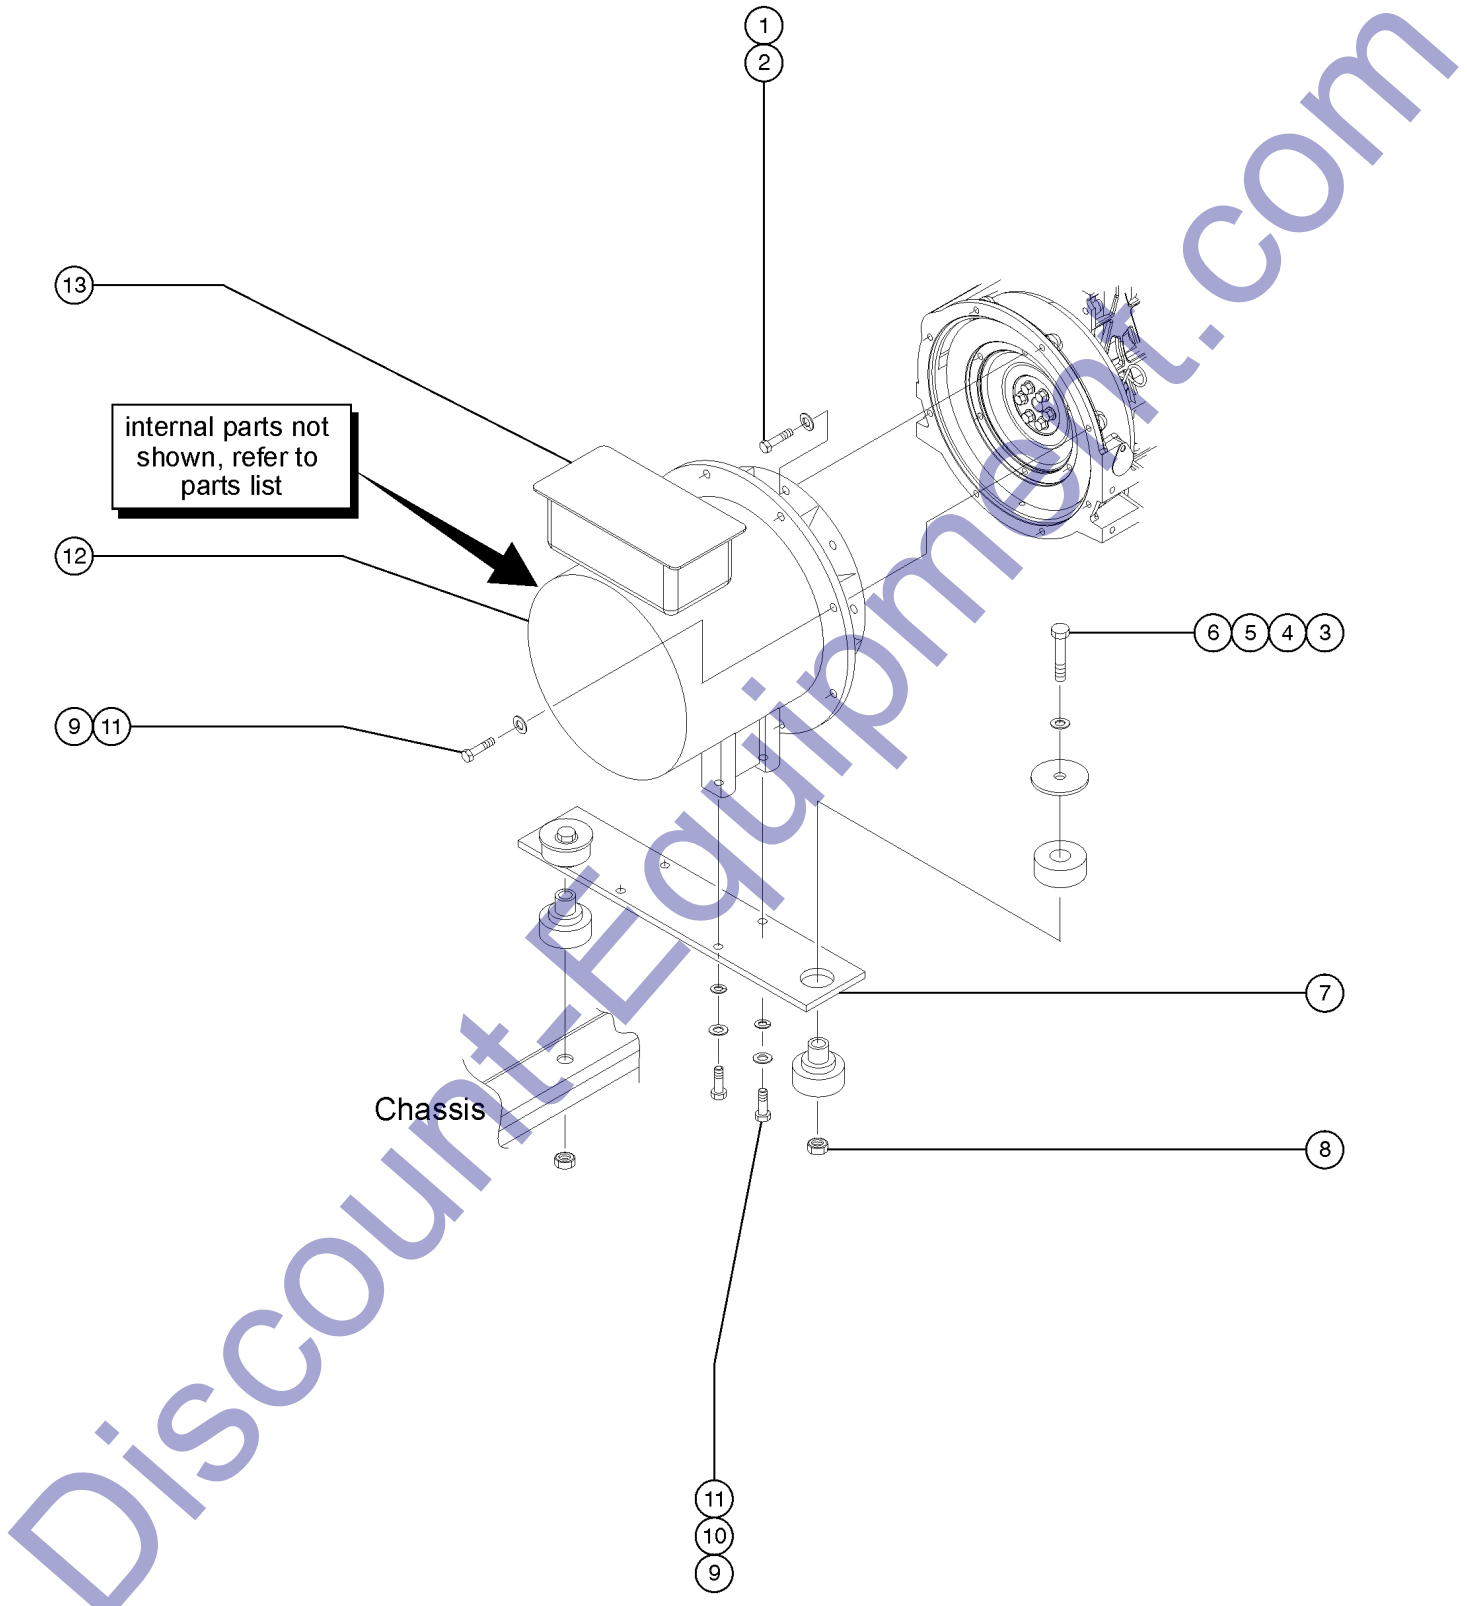

310.1 Generator, Marathon 8 Kw

310.1 Generator, Marathon 8 Kw

Item	Part No.	Description	Qty.
--		<i>For internal engine parts, contact engine dealer</i>	
--	116188GT	MANUAL,OP,MARATHON GENERATOR.....	1
1	123840GT	SCREW,HHC,5/16-18X.75,GR8,Y	
2	990460GT	WASHER LOCK 5/16 ZP BIN	
3	6-5208-32GT	SCREW,HHC,1/2-13X4,GR8	
4	990210GT	WASHER FLAT 1/2ZP.....	2
5	990415GT	WASHER,FLAT,SNUB 1/2X2-3/4 ZN.....	2
6	740920GT	ISOLATOR,ENGINE,390LB.....	2
7	189347GT	BRACKET,GENERATOR MOUNT.....	1
8	6198GT	NUT,NYLOCK,1/2-13.....	2
9	991761GT	SCREW,HHC,3/8-16 X 1.25	
10	998120GT	WASHER FLAT 3/8 ZP SAE BIN	
11	990470GT	WASHER LOCK 3/8ZP.....	4
12A	116253GT	GENERATOR,8KW,240V,60HZ,MAR..... (201CSA5420)	1
12B	116167GT	FAN..... (located within generator)	1
12C	116168GT	BEARING, ODE..... (located within generator)	1
12D	116169GT	BEARING,BRKT,ODE(5412)..... (located within generator)	1
12E	116172GT	O-RING..... (located within generator)	1
12F	116174GT	POT COVER..... (located within generator)	1
12G	116176GT	SCREEN ASY W/SPGS..... (located within generator)	1
12H	116177GT	DRIVE DISC(C-107) MARATHON..... (located within generator)	1
12J	116178GT	HUB SPACER..... (located within generator)	1
12K	836853GT	DIODE,MARATHON..... (located within generator)	1
12L	836856GT	MARATHON SUPPRESSOR/VARISTOR..... (located within generator)	1
13A	116183GT	CAPACITOR 25MF..... (38P7681)	1
--	116179GT	BOX,CONNECTOR,BASE..... (located within generator)	1
--	116182GT	COVER,CONNECTOR BOX (116179)....	1
--	116184GT	CLAMP,CAPACITOR..... (located within generator)	1
--	116187GT	TERMINAL BLOCK..... (located within generator)	1
13B	229457GT	CAPACITOR, 8KW GENERATOR,5420 (8LHD599002)