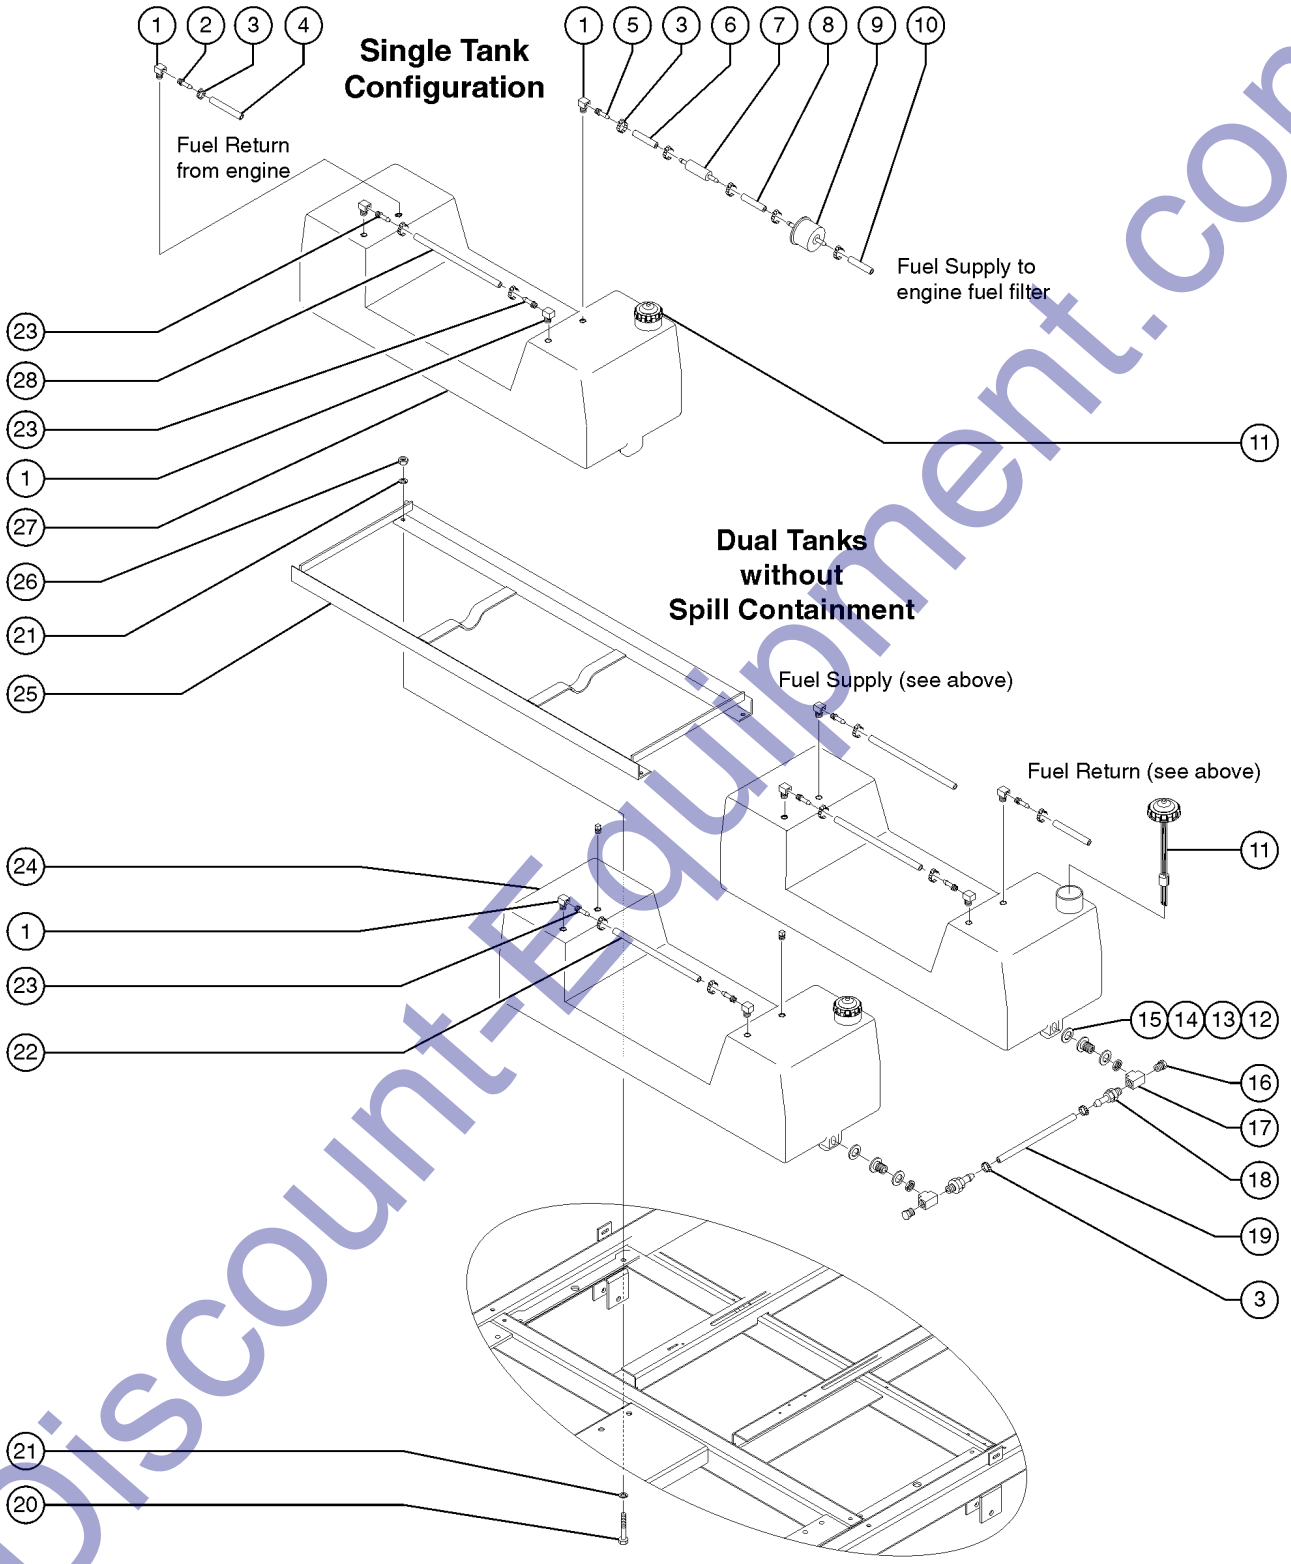

202.1 Fuel Tank and Hoses, Models Without Spill Containment

202.1 Fuel Tank and Hoses, Models Without Spill Containment

Item	Part No.	Description	Qty.	Item	Part No.	Description	Qty.
1	741720GT	TANK ACCESSORY DIPTUB <i>elbow with 14-inch dip tube (not shown)</i>		24	189800GT	FUEL TANK,30 GAL W DRAIN HOLE.....2 <i>(models with 2 tanks)</i>	
1	891520GT	PIPE FITTING STR ELBO <i>elbow only (shown)</i>		25	114720GT	FUEL TANK BRKT.2538 A.....3.6 <i>(quantity approximate)</i>	
2A	891560GT	HOSE FITTING PIPE/BAR <i>(Kubota)</i>		26	824029GT	NUT,TL FLG,3/8-16,G,ZAG.....4	
2B	891530GT	HOSE FITTING PIPE/BARB, 1/4" <i>(Isuzu)</i>		27	741701GT	FUEL TNK ASSY,PLAS,30G,AL5&AL8....1 <i>(models with 1 tank)</i>	
3	792750GT	CLAMP 7/16 TO 25/32		28	890790GT	HOSE,FUEL,1/4"ID,PUSH LOK,200#...3.6	
4A	890785GT	HOSE,FUEL,1/8"ID.....3.66 <i>(Kubota) (quantity approximate)</i>	3.66				
4B	890790GT	HOSE,FUEL,1/4"ID,PUSH LOK,200#.....3.66 <i>(Isuzu) (quantity approximate)</i>	3.66				
5	898590GT	HOSE FITTING PIPE/BAR.....1	1				
6	890795GT	HOSE,FUEL,5/16"ID.....0.33 <i>(quantity approximate)</i>	0.33				
7	740620GT	FILTER,IN-LINE,FUEL,5/16".....1	1				
8	890795GT	HOSE,FUEL,5/16"ID.....1.3 <i>(quantity approximate)</i>	1.3				
9	660320GT	PUMP,FUEL, 12VDC.....1	1				
--	995810GT	SCREW 1/4-20NCX5/8 HW					
10	890795GT	HOSE,FUEL,5/16"ID.....3 <i>(quantity approximate)</i>	3				
11A	218074GT	CAP FUEL VENT AL5 WITH TETHER <i>vented</i>					
11B	217720GT	CAP FUEL NVENT AL5 WITH TETHER <i>non-vented</i>					
12	996375GT	NUT HEX HEAD JAM 3/4.....2 <i>(models with 2 tanks)</i>	2				
13	990230GT	WASHER,FLAT,3/4 ZP.....2 <i>(models with 2 tanks)</i>	2				
14	189790GT	PLUG,DRAIN,FUEL TANK.....2 <i>(models with 2 tanks)</i>	2				
15	189785GT	WASHER RUBBER BUNA-N.....2 <i>(models with 2 tanks)</i>	2				
16	891190GT	PIPE PLUG 1/8 CS.....2 <i>(models with 2 tanks)</i>	2				
17	R890065GT	HOSE FITTING PIPE/BARB 1/8MX.....2	2				
18	891530GT	HOSE FITTING PIPE/BARB, 1/4".....2	2				
19	890790GT	HOSE,FUEL,1/4"ID,PUSH LOK,200#...3.4 <i>(models with 2 tanks) (quantity approximate)</i>	3.4				
20	35729GT	SCREW,HHC,3/8-16 X 8.5.....4	4				
21	6097GT	WASHER,FLAT,USS,3/8",Y.....8	8				
22	890790GT	HOSE,FUEL,1/4"ID,PUSH LOK,200#...3.5 <i>(quantity approximate)</i>	3.5				
23	891530GT	HOSE FITTING PIPE/BARB, 1/4" <i>(quantity 1 per tank)</i>