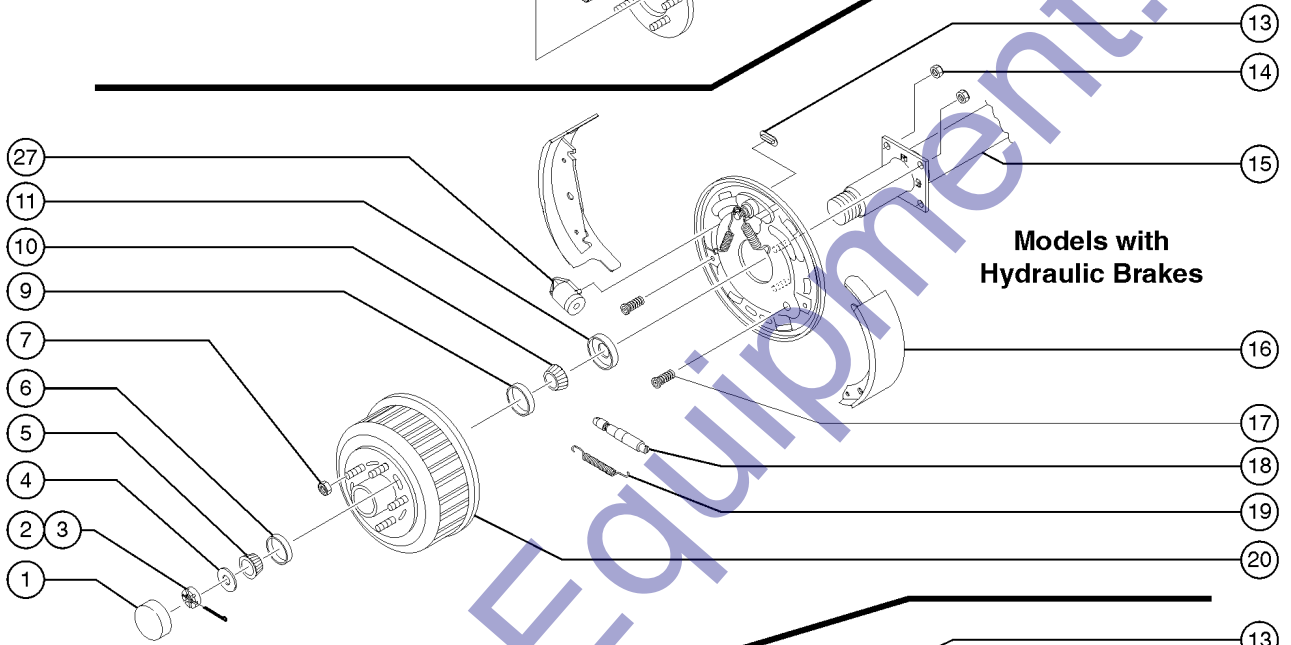

204.1 Axles and Brakes

Item	Part No.	Description	Qty.
1	834228GT	GREASE CAP, AXLE, 3000LB.....	2
2	834250GT	HAMMERBLOW SPINDLE NUT,AXLE....	2
3	834255GT	HAMMERBLOW 033008COTTER PIN....	2
4	147123GT	WASHER,PLAIN,1".....	2
5	230561GT	BEARING,ALXL,840377,841050.....	2
6	230562GT	RACE,ALXL,840377,841050.....	2
7	840376GT	NUT,WHEEL, 1/2 X 20.....	10
8	230566GT	IDLER HUB,ALXL.....	2
9	230563GT	RACE,ALXL,840377,841050.....	2
10	834226GT	INNER BEARING.....	2
11	52265GT	SEAL,GREASE (SL173).....	2
12	125605GT	AXLE, 6 X 5.5 BC,FREE WHEEL.....	1
13		..... (no longer available from supplier)	2
14	230560GT	NUT,7/16,FH,ZINC,BRAKE, ALXL.....	10
15	116698GT	AXLE,6X5.5BC,STD HYD BRK 4200#....	1
16	230571GT	SHOE AND LINING KIT,ALXL,ELEC....	2
17	230577GT	SHOE HOLD DOWN SPRING,ALXL....	4
18	230569GT	ADJUSTER SCREW ASSY, ALXL.....	2
19		..... (no longer available from supplier)	2
20	230565GT	BRAKE DRUM,ALXL.....	2
21	125606GT	AXLE, 6 X 5.5 BC, ELEC BRAKE.....	1
22	230570GT	SHOE AND LINING KIT,ALXL,HYD.....	2
23	230573GT	ADJUSTER SPRING,H BRAKE,ALXL....	2
24	230575GT	RETRACTOR SPRING,E BRK,ALXL....	2
25	230568GT	MAGNET,ELEC BRAKE, ALXL.....	2
26	230567GT	MAGNET SPRING,ELEC BRAKE,ALXL.....	2
27A	230579GT	WHEEL CYLINDER, LH, ALXL.....	2
27B	230580GT	WHEEL CYLINDER, RH, ALXL.....	2