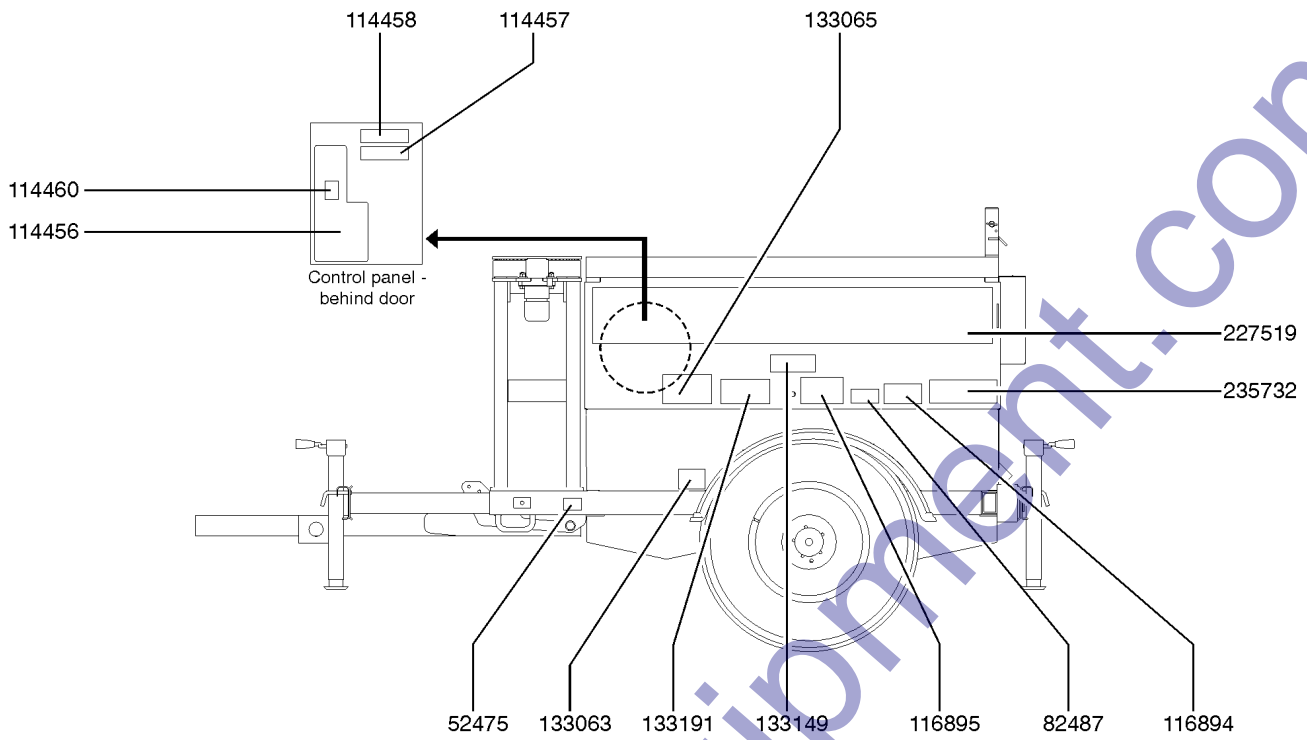

103.1 Decals with Symbols, Roadside

103.1 Decals with Symbols, Roadside

Item	Part No.	Description	Qty.
1	28159GT	DECAL,LABEL,DIESEL FUEL.....	1
2	52475GT	DECAL,LABEL,TRANSPORT TIEDOWN*.....	2
3	82472GT	DECAL,WARNING,CRUSHING HAZARD.....	1
4	82487GT	DECAL,SYMBOL-READ THE MANUAL.....	1
5	114251GT	DECAL,LABEL,NO SMOKING,SYMB.....	1
6	114456GT	CONTROL PANEL,LIGHTS/TOWER.....	1
7	114457GT	DECAL,CONTROL PANEL,AUTO START.....	1
8	114458GT	DECAL,CONTROL PANEL,MAN. START.....	1
9	114460GT	LABEL,LIGHT PATCH..... (8 light option)	1
10	114464GT	LABEL,TRAVEL LOCK.....	1
11A	133172GT	DECAL,LABEL-120V 20A.....	1
11B	133173GT	DECAL,LABEL-240V 30A	
12	116894GT	DECAL,BURN HAZARD SYMBOL.....	1
13	116895GT	DECAL,TIP HAZARD SYMBOL.....	1
14	133042GT	DECAL,EXPLSION/BURN HAZ SYMB...1	
15	133055GT	DECAL,LABEL,BURN/CO2 HAZARD.....	1
16	133063GT	DECAL,LABEL,TIE DOWN DIAGRAM...1	
17	133065GT	DECAL,LABEL-ELEC HAZ,DISTANCE...1	
18	133066GT	DECAL,LABEL-CRUSH HAZ,TOWER.....	1
19	133149GT	DECAL,LABEL-ELEC HAZ,SERV MAN..1	
20	133191GT	DECAL,ELEC/CRUSH-AUTO START.....	1
21	133211GT	DECAL, PHOTOCCELL SYMBOL.....	1
22	227519GT	DECAL,COSMETIC TEREX,AL5,AL5.....	1
23	235732GT	DECAL COSMETIC AL5HT.....	1