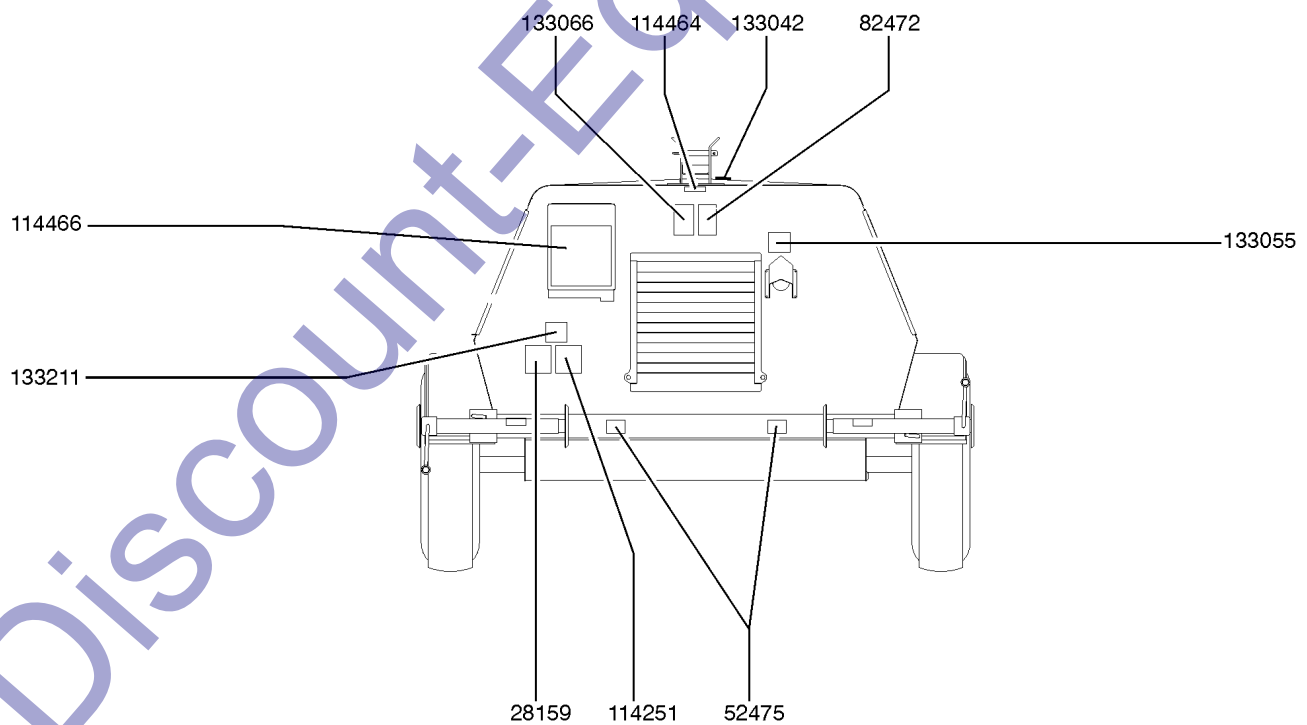

103.1 Decals with Symbols, Roadside

103.1 Decals with Symbols, Roadside

Item	Part No.	Description	Qty.
1	28159GT	DECAL,LABEL,DIESEL FUEL.....	1
2	52475GT	DECAL,LABEL,TRANSPORT TIEDOWN*.....	2
3	82472GT	DECAL,WARNING,CRUSHING HAZARD.....	1
4	82487GT	DECAL,SYMBOL-READ THE MANUAL.....	1
5	114251GT	DECAL,LABEL,NO SMOKING,SYMB.....	1
6	114456GT	CONTROL PANEL,LIGHTS/TOWER.....	1
7	114457GT	DECAL,CONTROL PANEL,AUTO START.....	1
8	114458GT	DECAL,CONTROL PANEL,MAN. START.....	1
9	114460GT	LABEL,LIGHT PATCH..... (8 light option)	1
10	114464GT	LABEL,TRAVEL LOCK.....	1
11A	133172GT	DECAL,LABEL-120V 20A.....	1
11B	133173GT	DECAL,LABEL-240V 30A	
12	116894GT	DECAL,BURN HAZARD SYMBOL.....	1
13	116895GT	DECAL,TIP HAZARD SYMBOL.....	1
14	133042GT	DECAL,EXPLSION/BURN HAZ SYMB...1	
15	133055GT	DECAL,LABEL,BURN/CO2 HAZARD.....	1
16	133063GT	DECAL,LABEL,TIE DOWN DIAGRAM...1	
17	133065GT	DECAL,LABEL-ELEC HAZ,DISTANCE...1	
18	133066GT	DECAL,LABEL-CRUSH HAZ,TOWER.....	1
19	133149GT	DECAL,LABEL-ELEC HAZ,SERV MAN..1	
20	133191GT	DECAL,ELEC/CRUSH-AUTO START.....	1
21	133211GT	DECAL, PHOTOCCELL SYMBOL.....	1
22	227519GT	DECAL,COSMETIC TEREX,AL5,AL5.....	1
23	235732GT	DECAL COSMETIC AL5HT.....	1