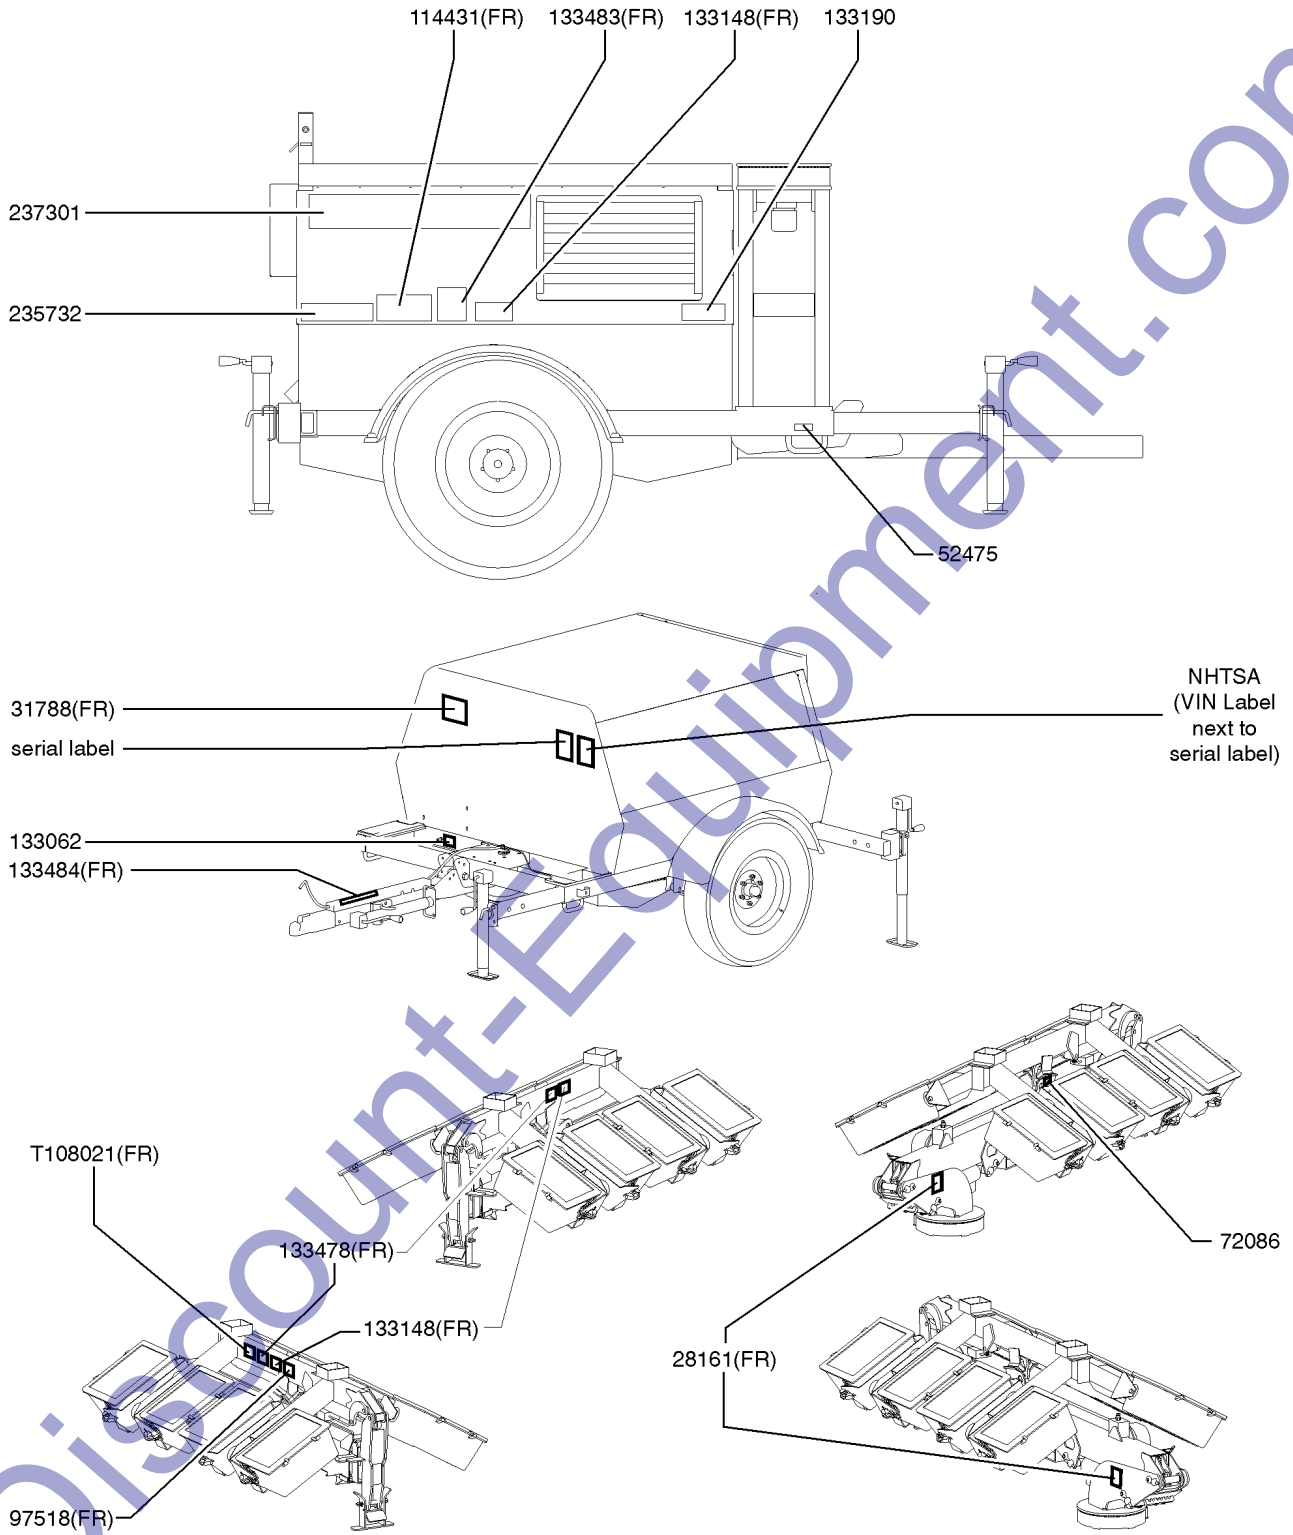

102.1 Decals with Words, Curbside

102.1 Decals with Words, Curbside

Item	Part No.	Description	Qty.
1	114431GT	DECAL,DANGER,ELECTROCUTION HZD.....	1
2	133483GT	DECAL,WARNING BURN HAZ.....	1
3	133148GT	DECAL,DANGER,HAZARD VOLTAGE...2	
4	133190GT	AUTO START DECAL - AL8.....	1
5	52475GT	DECAL,LABEL,TRANSPORT TIEDOWN*.....	1
6	235732GT	DECAL COSMETIC AL5HT.....	1
7	237301GT	DECAL COSM TEREX VENTED DOOR.....	1
8	31788GT	DECAL,DANGER,BATTERY SAFETY***.....	1
9	133062GT	Decal, Label, Ground.....	1
10	133484GT	DECAL,WARNING TOW SPEED.....	1
11	T108021GT	DECAL,WARN,PROTECTIVE BARRIER.....	1
12	133478GT	DECAL,WARNING BURN HAZ.....	2
13	97518GT	Decal, Instruction, Lamp Disposal.....	1
14	28161GT	DECAL,WARN,CRUSH HAZARD HAND.....	2
15	72086GT	DECAL,LABEL,LIFTING EYE.....	1

Discount-Equipment.com