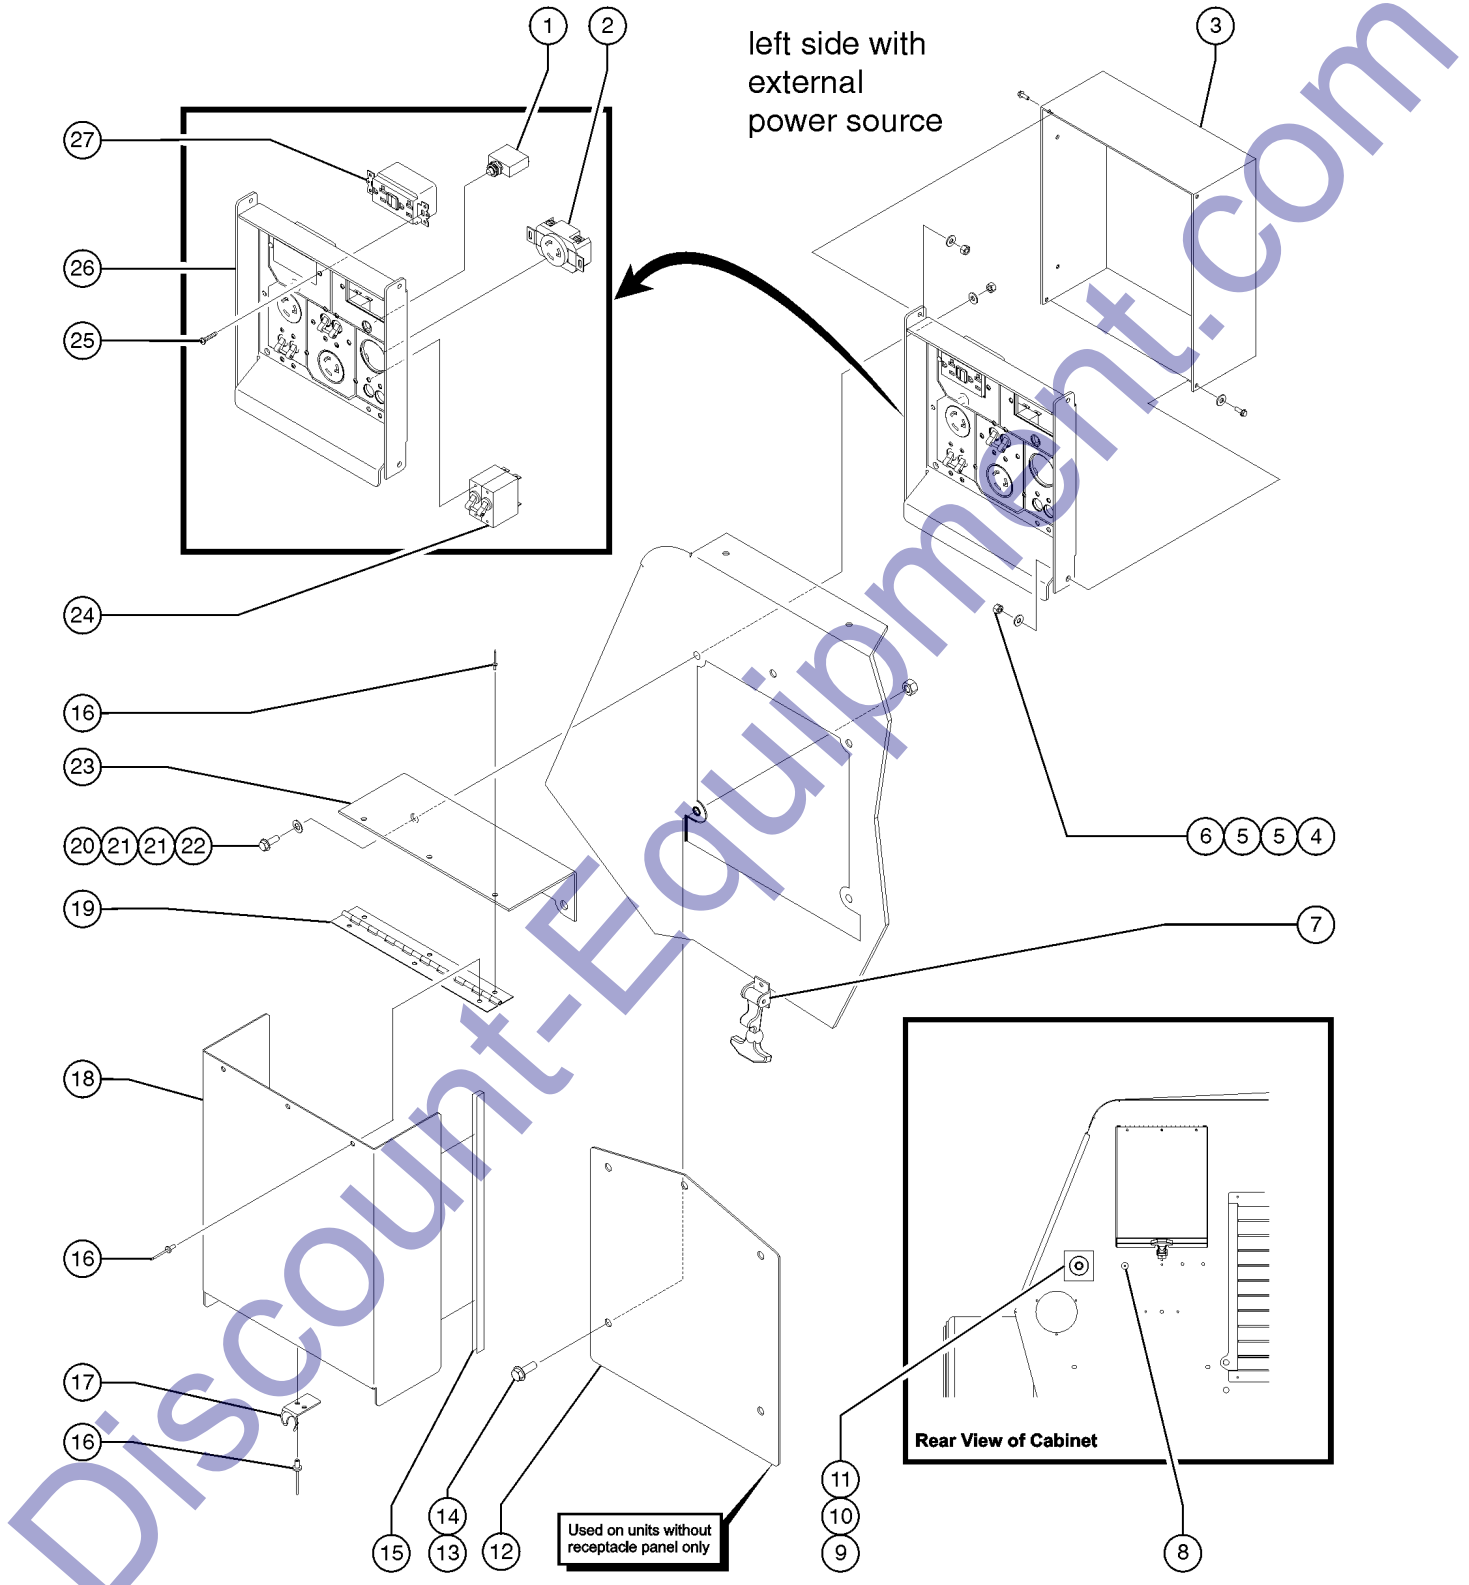

403.1 Control Box Assembly, External Power Access

403.1 Control Box Assembly, External Power Access

Item	Part No.	Description	Qty.
1	683970GT	BREAKER MINI 1P 20AW/.....	2
2	686160GT	RECEP 30A 120/240V 4 POLE.....	3
3	125390GT	FORMING,REC.PANEL COVER IN.....	1
4	824024GT	NUT, TL, 1/4-20, C, ZAG.....	2
5	6638GT	WASHER,FLAT,USS,1/4"Y.....	4
6	8914GT	SCREW,HHC,1/4-20 X .625.....	2
7	796513GT	LATCH ASSEMBLY.....	1
8	211999GT	EA-PHOTOCELL MOUNTED.....	1
9	686662GT	FACE PLATE,EMERGENCY STOP.....	1
10	66817GT	BASE WITH 1 NC CONTACT, E-STOP...1	
11	66812GT	BUTTON,PUSH,RED MUSHROOM HEAD.....	1
12	125394GT	PLATE,RECEPTACLE PANEL COVER.....	1
13	47094GT	SCREW,HHC,5/16-18 X .50.....	5
14	6782GT	NUT,NYLOCK,5/16-18.....	5
15		GASKET,TRIM LOCK SEAL,1/4" (C73000100).....	24-inches
		<i>Component no longer available. Contact Cummins distributor for assistance.</i>	
16	990670GT	RIVET,POP,SS,3/16"X1/2" BLIND.....	6
17	796512GT	HOOD BRKT RUBBER HOOK.....	1
18	125388GT	FORMING,REC.PANEL COVER OUT.....	1
19	C51200201GT	HINGE PIANO 9 SS 3 HOLE .19.....	1
20	981255GT	SCREW,5/16-18NCX2-1/2HHC GR5ZP.....	5
21	R980010GT	WASHER,FLAT,5/16.....	5
22	991940GT	NUT,NYLOCK,5/16-18.....	5
23	125387GT	FORMING,REC.PANEL HINGE MOUNT.....	1
24	683680GT	BREAKER 2P 30A VCS.....	3
25	994330GT	S/S BDSLMS 6-32X1/2.....	10
26A	125389GT	FORMING,RECEP PNL 2-GFI 3-TL.....	1
26B	125471GT	FORMING,RECEP PNL 1-GFI 1-TL.....	1
27	684640GT	RECEPTACLE 20A 120V DUPLEX GFI.....	2