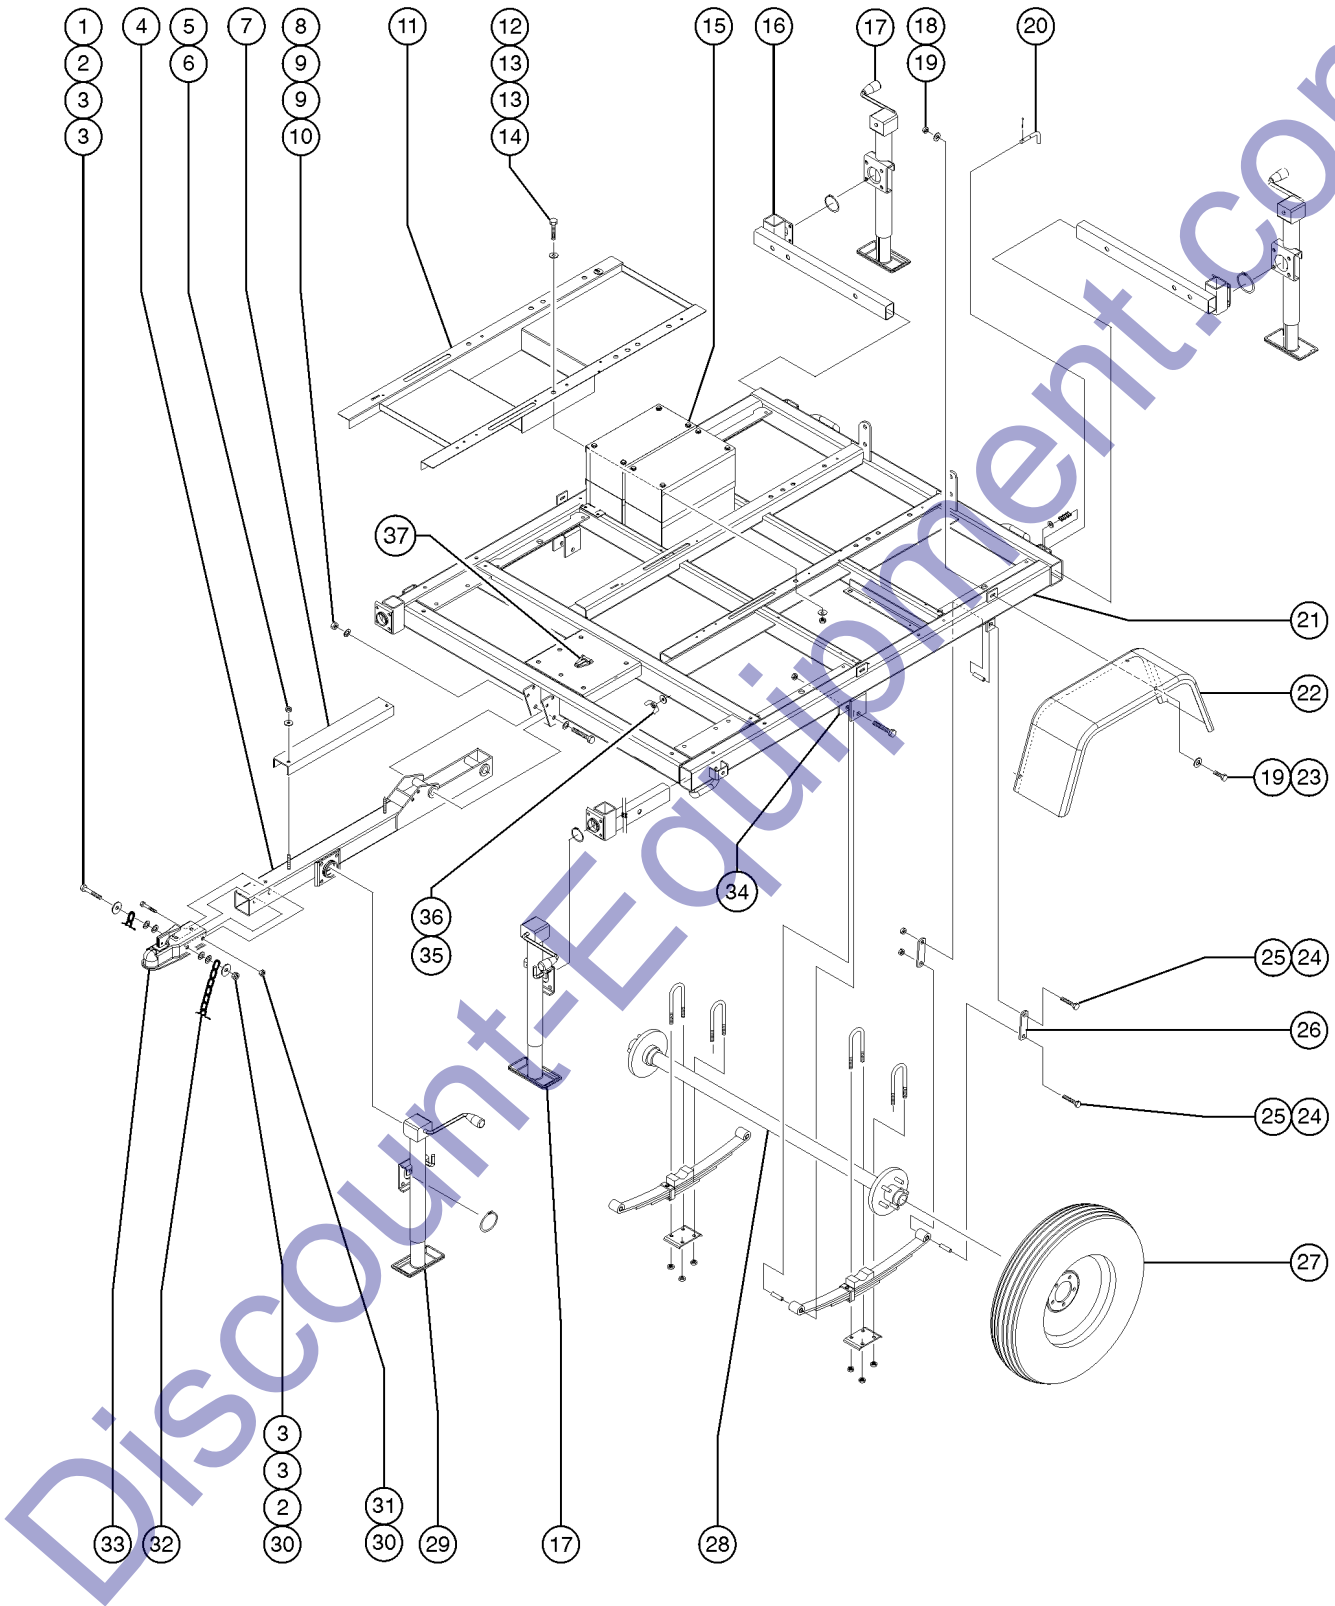

201.1 Chassis Components

201.1 Chassis Components

Item	Part No.	Description	Qty.	Item	Part No.	Description	Qty.
1	6096GT	SCREW,HHC,1/2-13 X 2 GR5.....	1	37	99024GT	LEVEL,BUBBLE,T.....	1
2	6095GT	WASHER,FLAT,USS,1/2",Y.....	2				
3	991650GT	WASHER LOCK 1/2ZP.....	7				
4A	125121GT	WELDMENT,DRAWBAR,AL8000.....	1				
4B	125162GT	WELDMENT,DRAWBAR,AUS.....	1				
5	824024GT	NUT, TL, 1/4-20, C, ZAG					
6	993850GT	WASHER FLAT 1/45/8 SBIN.....	2				
7	125646GT	FORMING,BRAKE LINE COVER.....	1				
8	10258GT	NUT,NYLOCK,3/4-10.....	2				
9	33278GT	WASHER,FLAT,.75 HARDENED.....	4				
10	80529GT	SCREW,HHC,3/4-10 X 6.5, GRD 5.....	2				
11	119712GT	WELDMENT,ENGINE CONTAINMENT...1					
12	6175GT	SCREW,HHC,3/8-16 X 1.....	8				
13	6097GT	WASHER,FLAT,USS,3/8",Y.....	16				
14	824029GT	NUT,TL FLG,3/8-16,G,ZAG.....	8				
15		Ref. BALLAST ASSEMBLY <i>(refer to 206.1)</i>					
16		Ref. OURTIGGER <i>(refer to 601.1)</i>					
17		Ref. JACK,MECHANICAL,3000LB <i>(refer to 601.1)</i>					
18	824024GT	NUT, TL, 1/4-20, C, ZAG					
19	75144GT	WASHER,FLAT,SAE 1/4",ZINC					
20		Ref. PIN,PLUNGER,OUTRIGGER, KIT <i>(refer to 601.1)</i>					
21	125113GT	WELDMENT,CHASSIS.....	1				
22		Ref. FENDER <i>(refer to 207.1)</i>					
23	994130GT	SCREW,HHC,1/4-20 X 1					
24	216631GT	BOLT,AXLE,3/16X3 W/7/16-20STEP.....	4				
25	216634GT	NUT,FLANGE,7/16-20,TOP LOCK.....	4				
26	216633GT	KIT,SHACKLE SHOULDER BOLT ASSY.....	4				
27A	125640GT	TIRE&WHEEL,15X 6- 6/5.5 205/75.....	2				
27B	125604GT	TIRE&WHEEL,16X6-6/5.5 7.5-16LT.....	2				
28		Ref. AXLE <i>(refer to 204.1)</i>					
29	841430GT	JACK,MECHANICAL,3000LB.....	1				
30	6198GT	NUT,NYLOCK,1/2-13.....	2				
31	995310GT	SCREW,HHC,1/2-13 X 4 G.....	1				
32	22111936GT	CHAIN,SAFETY,3000#,3/8 X 30 IN.....	2				
33		Ref. HITCH ASSEMBLY <i>(refer to 205.1)</i>					
34	840392GT	HANGER,AXLE REAR,1.25F.....	4				
35	993240GT	NUT,WING 3/8-16 ZP.....	1				
36	991690GT	WASHER LOCK STAR 3/8.....	1