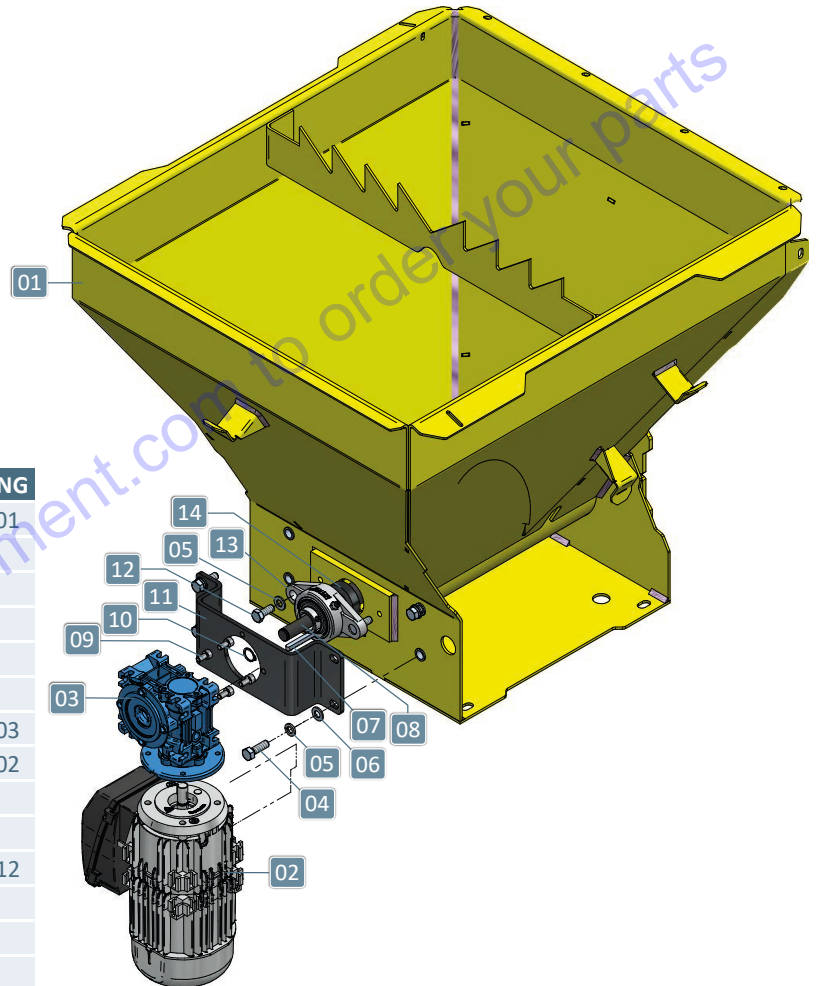

General Assembly

POS.	DESCRIPTION	QTY.	CODE	DRAWING
1	Panel	1	-	7172301
2	Panel Protection	1	7172305	7172305
3	Screw 3/16" x 1"	6	21010283	-
4	Washer M5	4	21030707	-
5	Bag Tearer	1	-	7172008
6	Clamp R-3,5 x 70	1	21050153	-
7	Locking Hat	1	-	7172006
8	Motor Protection	1	-	7172004
9	Hexagonal Screw 5/16"	4	21010235	-
10	Flat Washer M8	4	21030702	-
11	Pressure Washer Medium M8	4	21030505	-
12	Distributor Assembly	1	-	8172001
13	Flat Washer 1/2"	1	21030257	-
14	Nut Butterfly 1/2"	1	21020806	-

Base Assembly

POS.	DESCRIPTION	QTY.	CODE	DRAWING
1	Handlebar	1	-	7172104
2	Plasctic Handle	2	24070171	4122390
3	Hexagonal screw 5/16"x1"	12	21010235	-
4	Flat Washer M8	10	21030702	-
5	Rubber Washer	4	4122450	4122450
6	Pressure Washer Medium M8	12	21030505	-
7	Handle	4	32610794	4148002
8	Wheel	2	29119213	-
9	Wheel Lock Washer	2	-	1172106
10	Base Frame	1	-	7172103

Mixer Body with Engine

POS.	DESCRIPTION	QTY.	CODE	DRAWING
1	Mixer Body	1	-	7172201
2	Motor 0.5CV 4P 127V 60Hz	1	23011972	
3	Gearmotor 1:15	1	29119523	
4	Hexagonal Screw 5/16" x 1"	4	21010235	-
5	Flat washer M8	6	21030702	-
6	Pressure Washer Medium M8	2	21030505	-
7	Key 5x5x60mm	1	-	6172203
8	Helicoidal Shaft	1	-	6172202
9	Screw M6 x 12	4	21011670	-
10	Elastic Ring Ø14	1	21060112	-
11	Gearmotor Clamp	1	-	1172212
12	Screw 5/16" x 3/4"	2	21010268	-
13	Bearing Support	1	29110605	-
14	Gasket U4	1	24020801	-