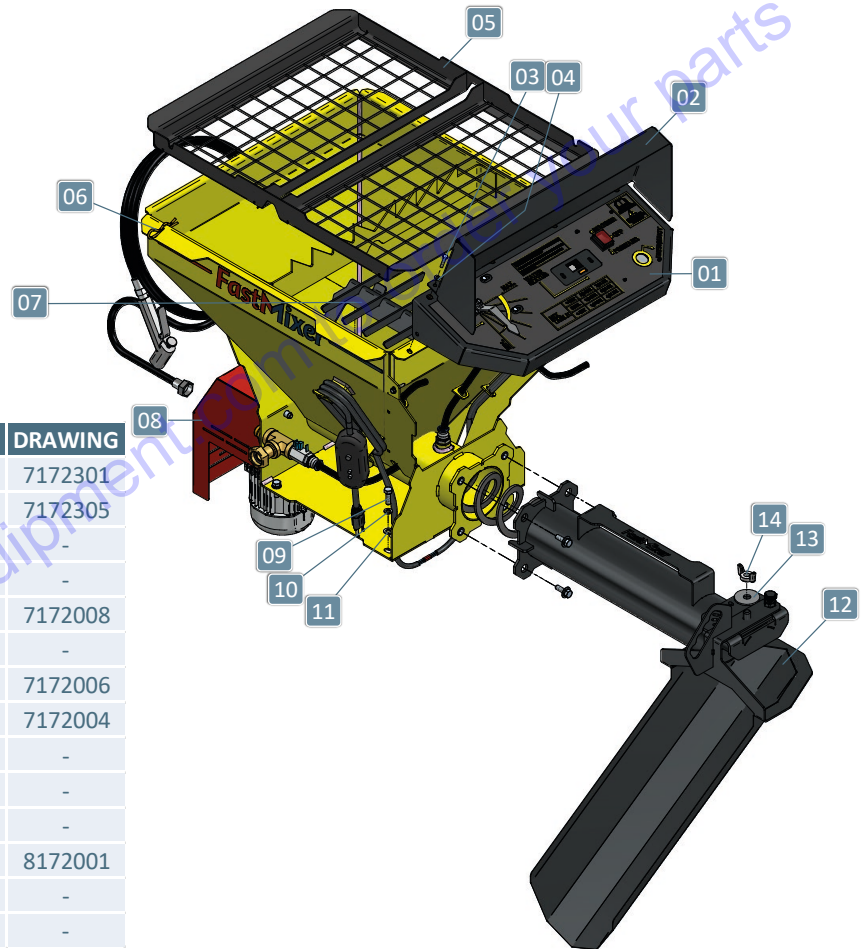

General Assembly

POS.	DESCRIPTION	QTY.	CODE	DRAWING
1	Panel	1	-	7172301
2	Panel Protection	1	7172305	7172305
3	Screw 3/16" x 1"	6	21010283	-
4	Washer M5	4	21030707	-
5	Bag Tearer	1	-	7172008
6	Clamp R-3,5 x 70	1	21050153	-
7	Locking Hat	1	-	7172006
8	Motor Protection	1	-	7172004
9	Hexagonal Screw 5/16"	4	21010235	-
10	Flat Washer M8	4	21030702	-
11	Pressure Washer Medium M8	4	21030505	-
12	Distributor Assembly	1	-	8172001
13	Flat Washer 1/2"	1	21030257	-
14	Nut Butterfly 1/2"	1	21020806	-