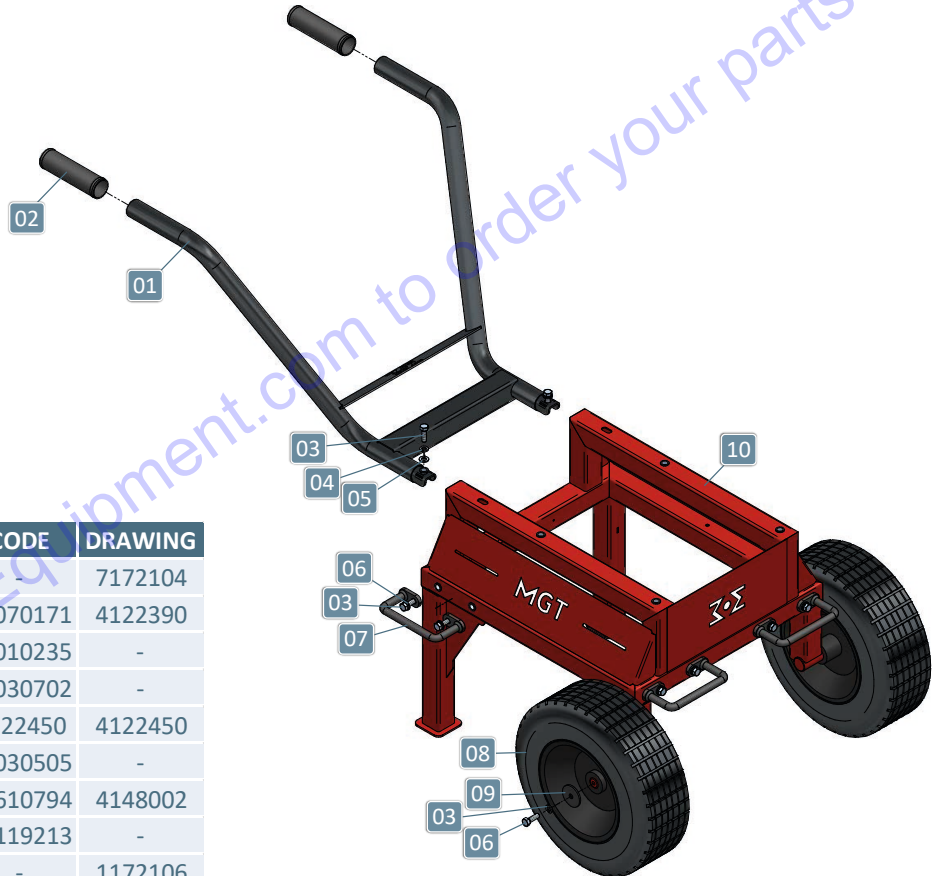

General Assembly

POS.	DESCRIPTION	QTY.	CODE	DRAWING
1	Panel	1	-	7172301
2	Panel Protection	1	7172305	7172305
3	Screw 3/16" x 1"	6	21010283	-
4	Washer M5	4	21030707	-
5	Bag Tearer	1	-	7172008
6	Clamp R-3,5 x 70	1	21050153	-
7	Locking Hat	1	-	7172006
8	Motor Protection	1	-	7172004
9	Hexagonal Screw 5/16"	4	21010235	-
10	Flat Washer M8	4	21030702	-
11	Pressure Washer Medium M8	4	21030505	-
12	Distributor Assembly	1	-	8172001
13	Flat Washer 1/2"	1	21030257	-
14	Nut Butterfly 1/2"	1	21020806	-

Base Assembly

POS.	DESCRIPTION	QTY.	CODE	DRAWING
1	Handlebar	1	-	7172104
2	Plasctic Handle	2	24070171	4122390
3	Hexagonal screw 5/16"x1"	12	21010235	-
4	Flat Washer M8	10	21030702	-
5	Rubber Washer	4	4122450	4122450
6	Pressure Washer Medium M8	12	21030505	-
7	Handle	4	32610794	4148002
8	Wheel	2	29119213	-
9	Wheel Lock Washer	2	-	1172106
10	Base Frame	1	-	7172103