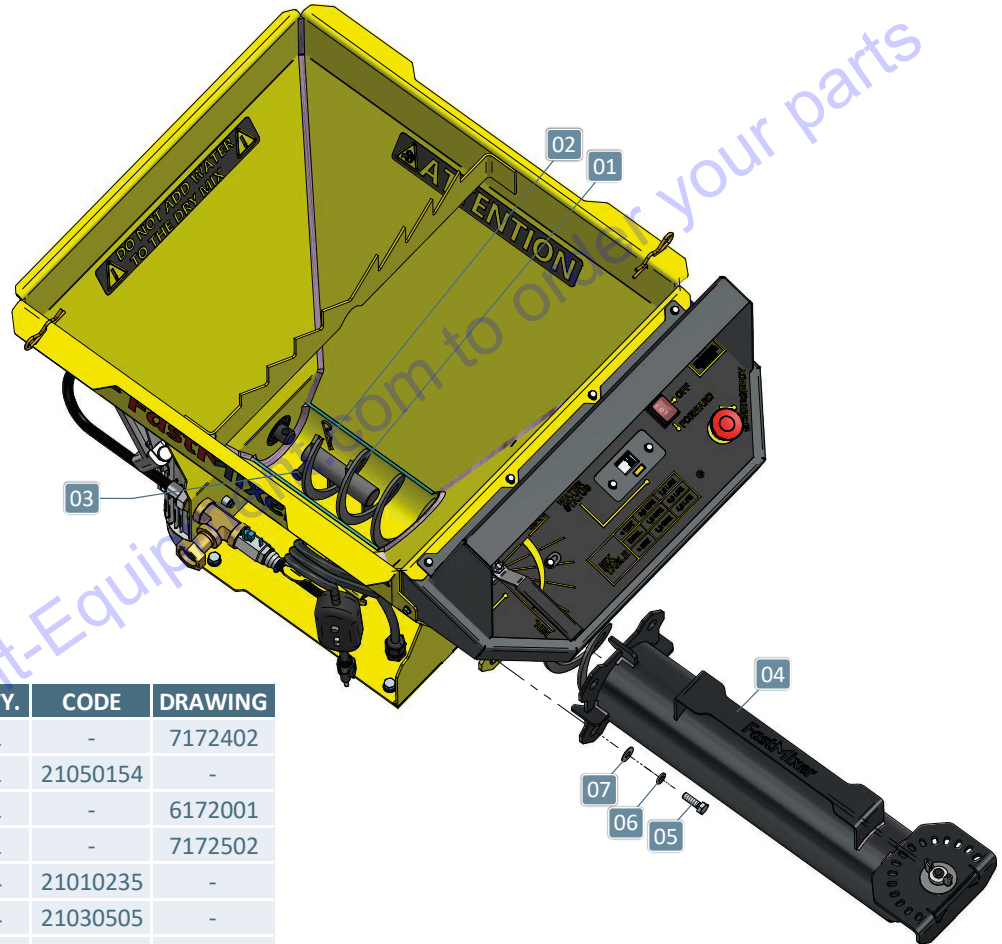

Distributor Tube and Helicoidal

POS.	DESCRIPTION	QTY.	CODE	DRAWING
1	Helicoidal	1	-	7172402
2	Clamp R-2 x 50	1	21050154	-
3	Helicoidal Pin	1	-	6172001
4	Distributor Tube	1	-	7172502
5	Hexagonal Screw 5/16"	4	21010235	-
6	Pressure Washer Medium M8	4	21030505	-
7	Washer 5/16"	4	21030252	-