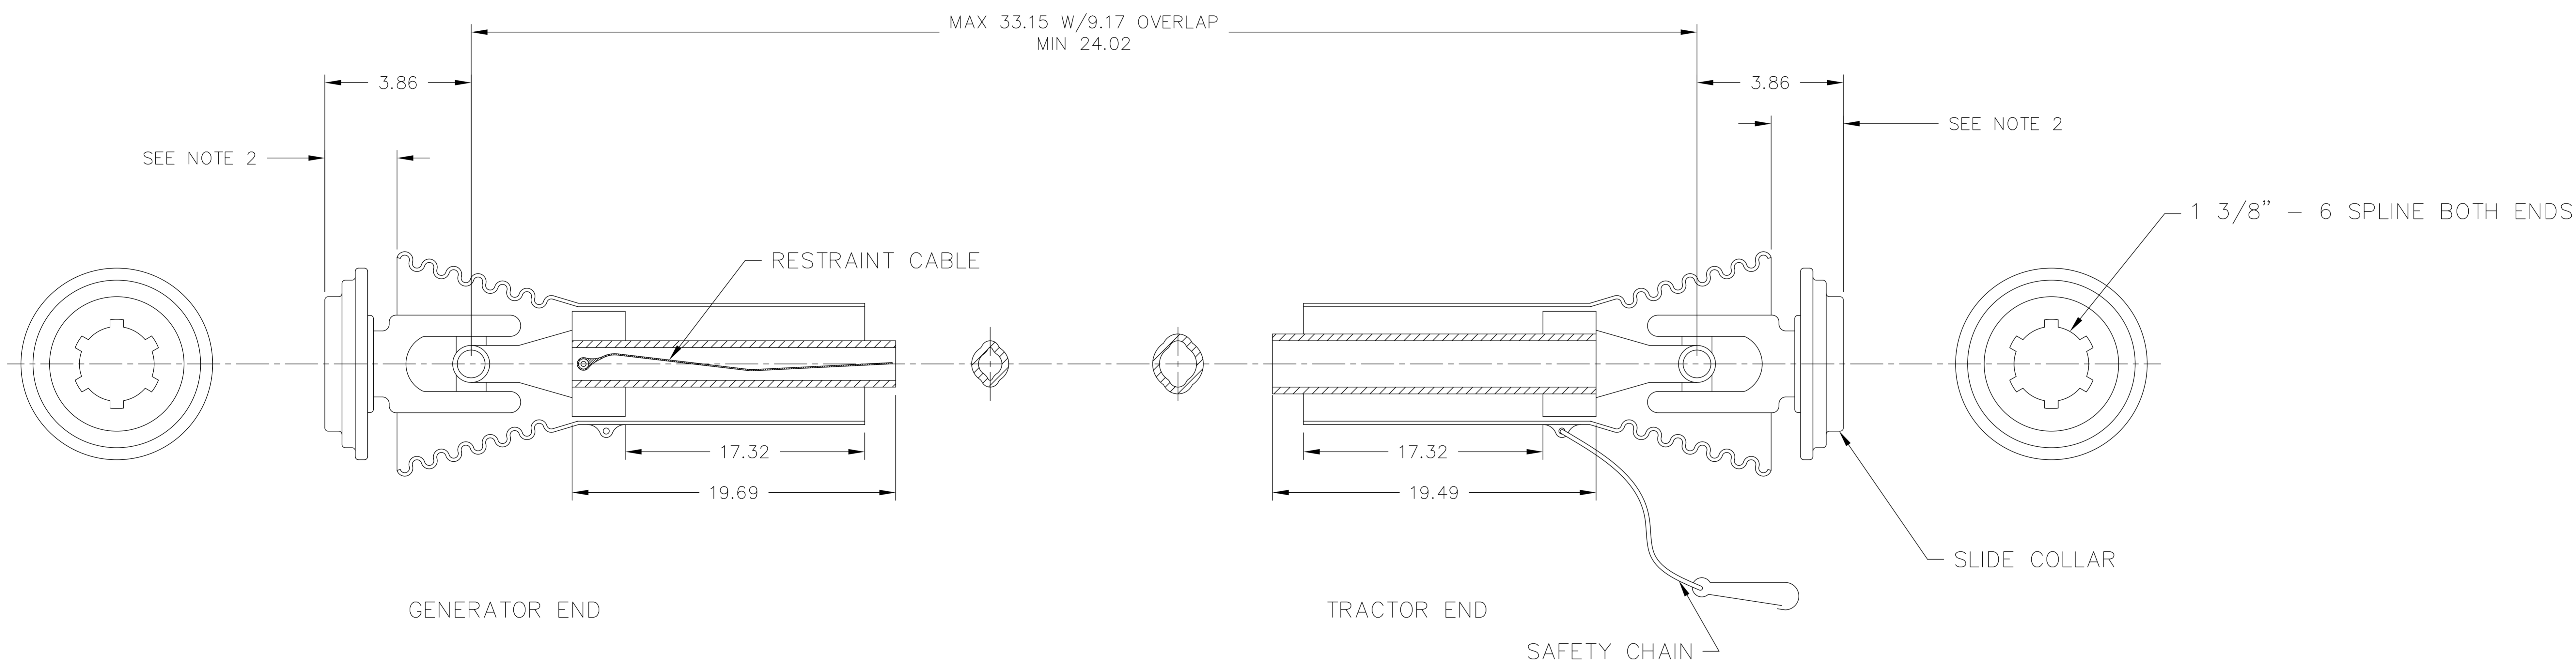

300228-100

SOLD WITH THREE POINT HITCH KIT (TPH241)
 FOR MODELS W10PTOS, W15PTOS (515 RPM)
 & 25PTOC (540 RPM ONLY)

THIS DRAWING CONTAINS PROPRIETARY INFORMATION BELONGING TO WINPOWER, UNAUTHORIZED USE IS PROHIBITED.	DRAWN BY	DATE	CH'KD BY	DATE	APP'D BY	DATE	SCALE
	DJR	5/16/14					
	MATERIAL:						
	FINISH		TITLE				
	ASS'Y		T-BAR SPEC SHEET				
MODEL	10 - 25 TPH						
WINPOWER					PART NO. 300228-100		