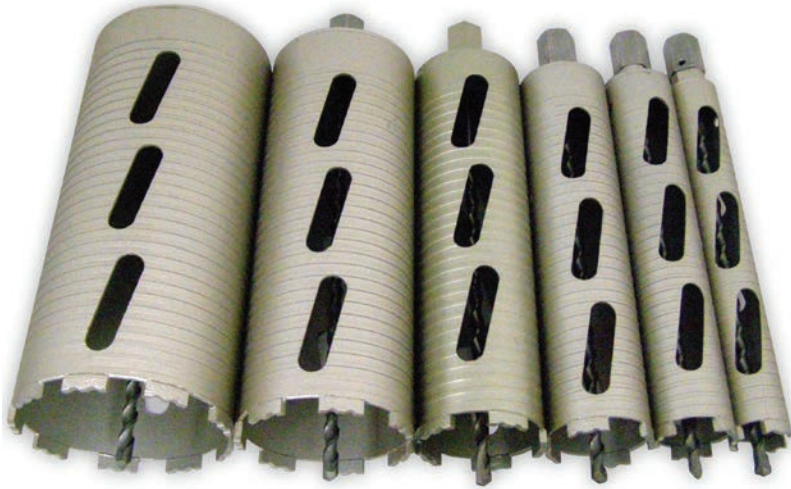

**COBRA II BITS**

**Industrial Diamond  
Core Bit Performance**

**The Multiquip COBRA II Core Bit Series** provides exceptional hand-held drilling performance when the job cannot or will not allow the use of water to cool the core bit. The unique design of the core barrel, and diamond segment matrix permits fast and accurate DRY DRILLING operations. Most popular core bit diameters are available.

- **For Hand-Held Core Drills**
- **DRY Drilling Design**
- **For Drilling Cured Concrete**
- **For Drilling Hard Masonry**
- **Unique "Fluted" Core Barrel**
- **COB2 Bit Set Series includes Pilot Starter Bit**