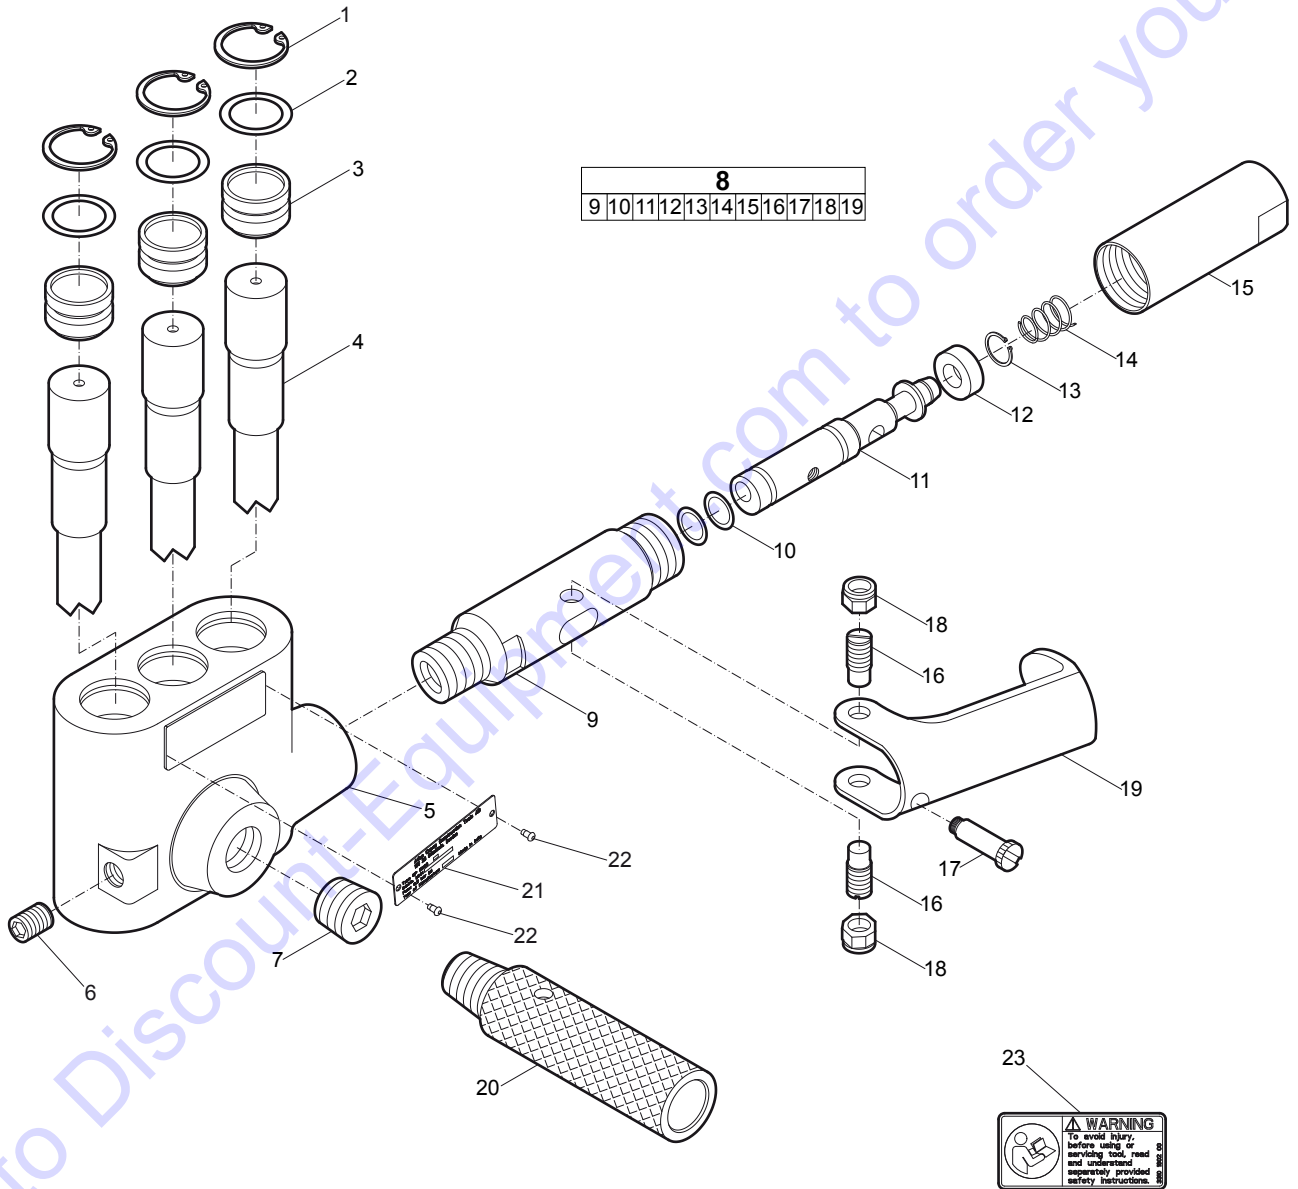

Please observe the safety instructions listed in the relevant Safety and operating instructions!

Go to Discount-Equipment.com to order your parts

Spare parts list

CP 0066

No.	Description	Remark	Quantity	Part number
1	Circlip	Internal	3	R147622
2	O-ring		3	C083177
3	Cylinder cap		3	R147614
4	Piston		3	R145921
5	Cylinder		1	R147611
6	Screw		1	R147616
7	Plug		1	C068064
8(9-19)	Live air handle, complete		1	R147915
9	Live air handle		1	R147607
10	O-ring		2	A043001
11	Throttle valve		1	R147609
12	Washer		1	R147618
13	Retaining ring		1	R147619
14	Spring		1	R147615
15	Inlet nipple		1	R147613
16	Screw		2	R147617
17	Slotted head screw		1	R147621
18	Nut		2	R147620
19	Lever		1	R147612
20	Side handle		1	R147608
21	Data plate		1	-
22	Drive screw		2	0244 4144 00
23	Safety label		1	3310 1602 00

Accessories

Hose rolls

Metric

Description	Inner diameter (mm)	Thickness (mm)	Maximum working pressure (bar)	Length of roll (m)	Weight (kg)	Part number
Red-X hose roll	19	2.0	20	60	11	8900 0050 10
Red-X hose roll	19	2.0	20	100	18	8900 0050 11
Red-X hose roll	19	2.0	20	200	36	8900 0050 12
Red-X hose roll	25	2.5	20	60	15	8900 0050 20
Red-X hose roll	25	2.5	20	100	25	8900 0050 21
Red-X hose roll	25	2.5	20	200	50	8900 0050 22