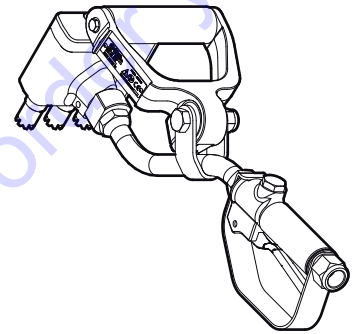

**Chicago
Pneumatic**

Spare parts list
Pneumatic scabblers
CP 0006, CP 0006 SVR

**Discount
Equipment**

www.discount-equipment.com

PARTS FINDER

**Search Website
by Part Number**

**Search Manual
Library For Parts
Manual & Lookup Part
Numbers – Purchase
or Request Quote**