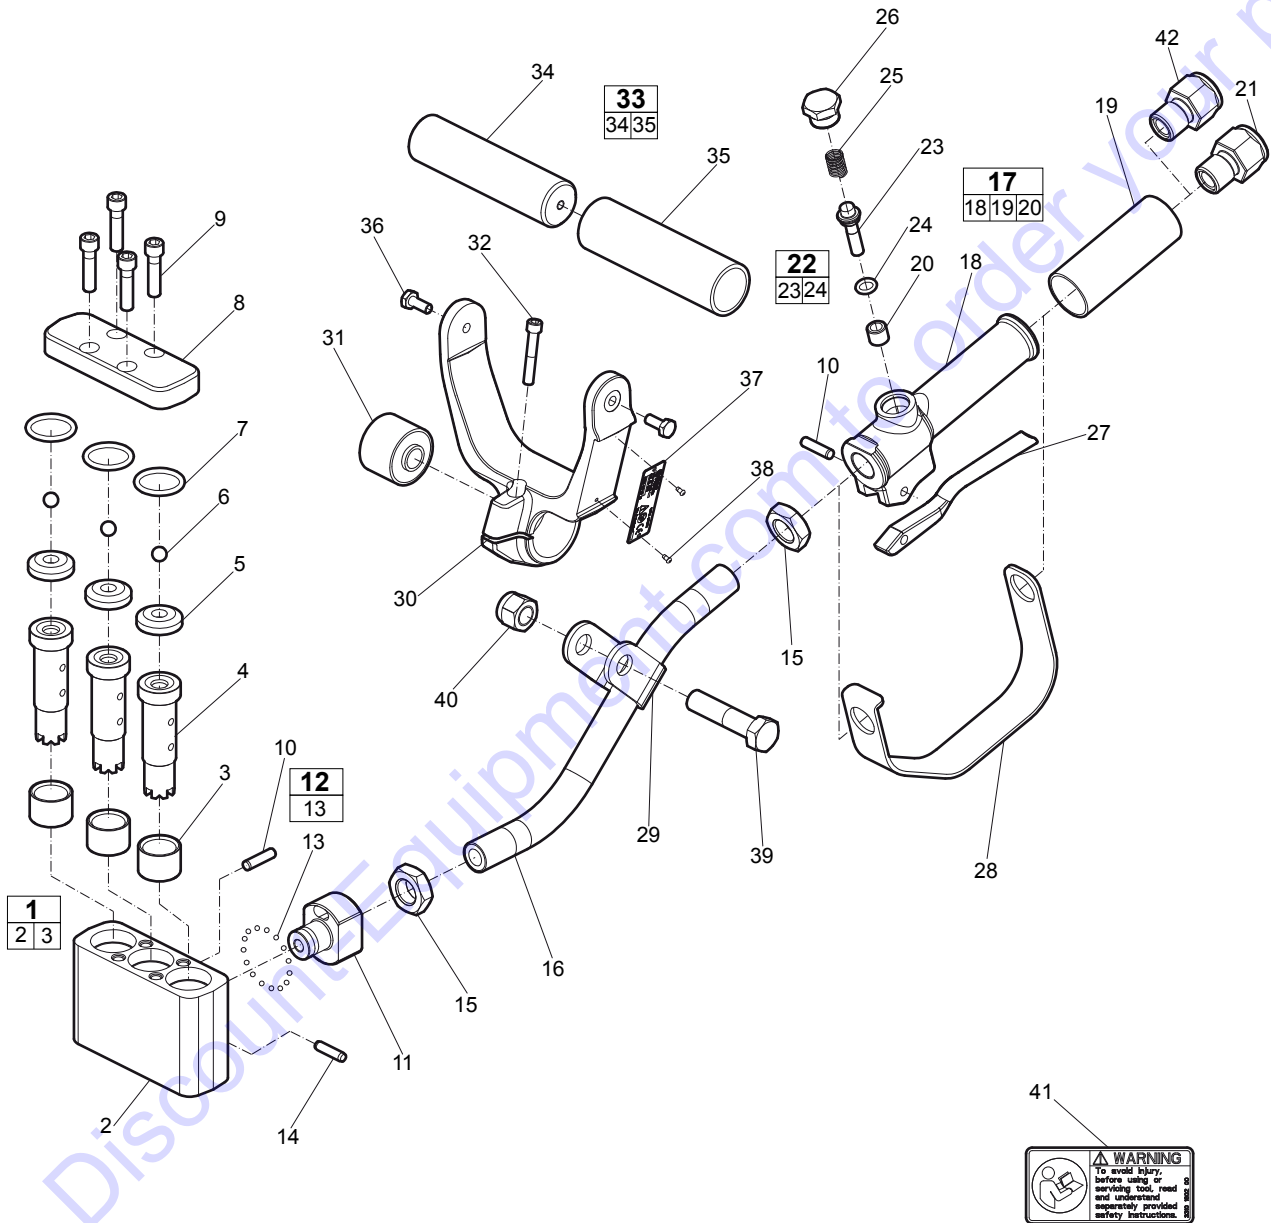

CP 0006 SVR

No.	Description	Remark	Quantity	Part number
1(2-3)	Cylinder, complete		1	3303 0052 41
2	Cylinder		1	-
3	Cylinder bushing		3	F826808
4	Piston		3	F064604
5	Cylinder cap		3	F826706
6	Ball valve		3	F061776
7	O-ring		3	A082759
8	Cylinder cover		1	3303 0051 92
9	Cap screw	Socket head	4	F826516
10	Pin - lever		2	P001921
11	Adaptor bolt		1	3303 0051 93
12(13)	Bearing ball, complete	15 balls included	1	3303 0052 42
13	Bearing ball	1/8 in.	15	-
14	Pin		1	3121 0595 00
15	Locknut		2	F064909
16	Handle - Bent pipe		1	3303 0051 94
17(18-20)	Throttle body, complete		1	3303 0052 45
18	Throttle body		1	-
19	Throttle handle grip		1	3303 0052 01
20	Throttle valve bushing		1	P001814
21	Air inlet nipple	1/2 in. BSP	1	3303 0052 04
22(23-24)	Body valve, complete		1	3303 0052 44
23	Body valve		1	-
24	O-ring		1	P088844
25	Spring		1	P001858
26	Cap valve screw		1	P001964
27	Throttle valve lever		1	3303 0052 02
28	Handle bow		1	3303 0052 03
29	Bracket		1	3303 0051 95
30	Front handle		1	3303 0052 38
31	Bushing		1	3303 0051 96
32	Screw	1/4 in.	1	0211 5209 00
33(34-35)	Handle bar, complete		1	3303 0052 43
34	Handle bar		1	-
35	Front handle grip		1	3303 0052 00
36	Hexagon screw	1/4 in.	2	0144 3205 00
37	Data plate		1	-
38	Drive screw		2	0244 4144 00
39	Hexagon screw		1	0147 1444 03
40	Locknut		1	0291 1128 41
41	Safety label		1	3310 1602 00
42	Air inlet nipple	optional, 1/2 in. NPTF	1	3303 0052 20