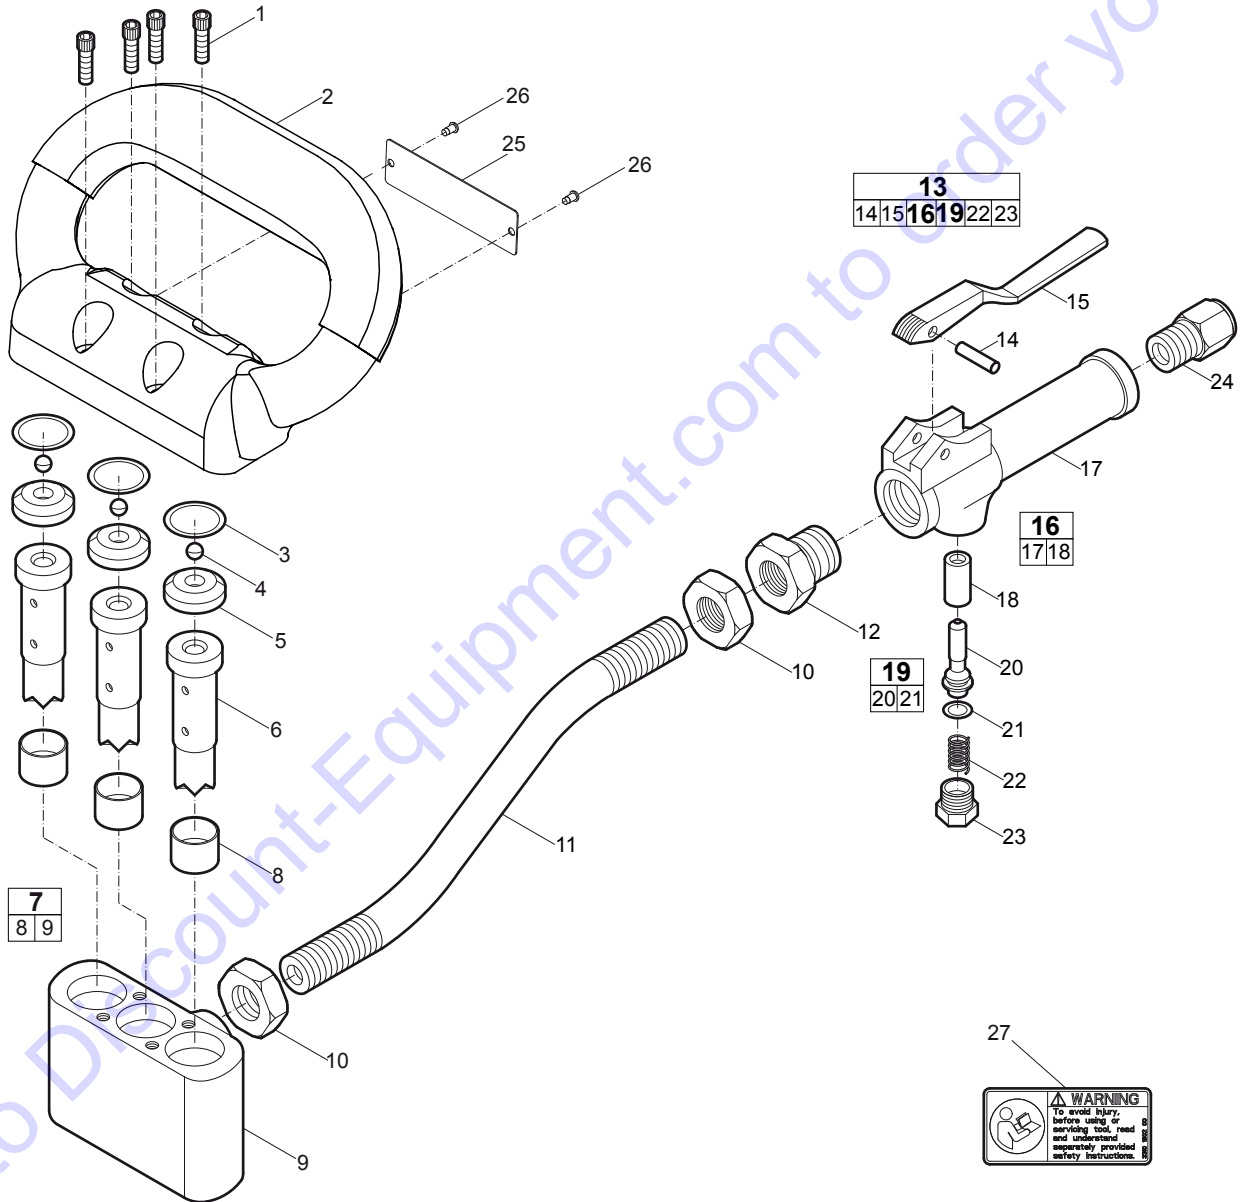

Please observe the safety instructions listed in the relevant Safety and operating instructions!

Spare parts list

CP 0006

7
8 9

13
14 15 16 19 22 23

16
17 18

19
20 21

No.	Description	Remark	Quantity	Part number
1	Cap screw	Socket head	4	F826516
2	Handle - Cylinder		1	F826708
3	O-ring		3	A082759
4	Ball valve		3	F061776
5	Cylinder cap		3	F826706
6	Piston		3	F064604
7(8-9)	Cylinder, complete		1	F826707
8	Cylinder bushing		3	F826808
9	Cylinder		1	-
10	Locknut		2	F064909
11	Handle - Bent		1	F064668
12	Bushing - Reducer		1	F826506
13(14-15,16,19,22-23)	Throttle body, complete		1	P007395
14	Pin - Lever		1	P001921
15	Lever - Throttle		1	P001903
16(17-18)	Body - Throttle, complete		1	P007350
17	Body - Throttle		1	-
18	Throttle valve bushing		1	P001814
19(20-21)	Throttle valve, complete		1	P087671
20	Throttle valve		1	-
21	O-ring		1	CA088867
22	Spring		1	P001858
23	Cap valve screw		1	P001964
24	Strainer - Air		1	P001995
25	Data plate		1	-
26	Drive screw		2	0244 4144 00
27	Safety label		1	3310 1602 00