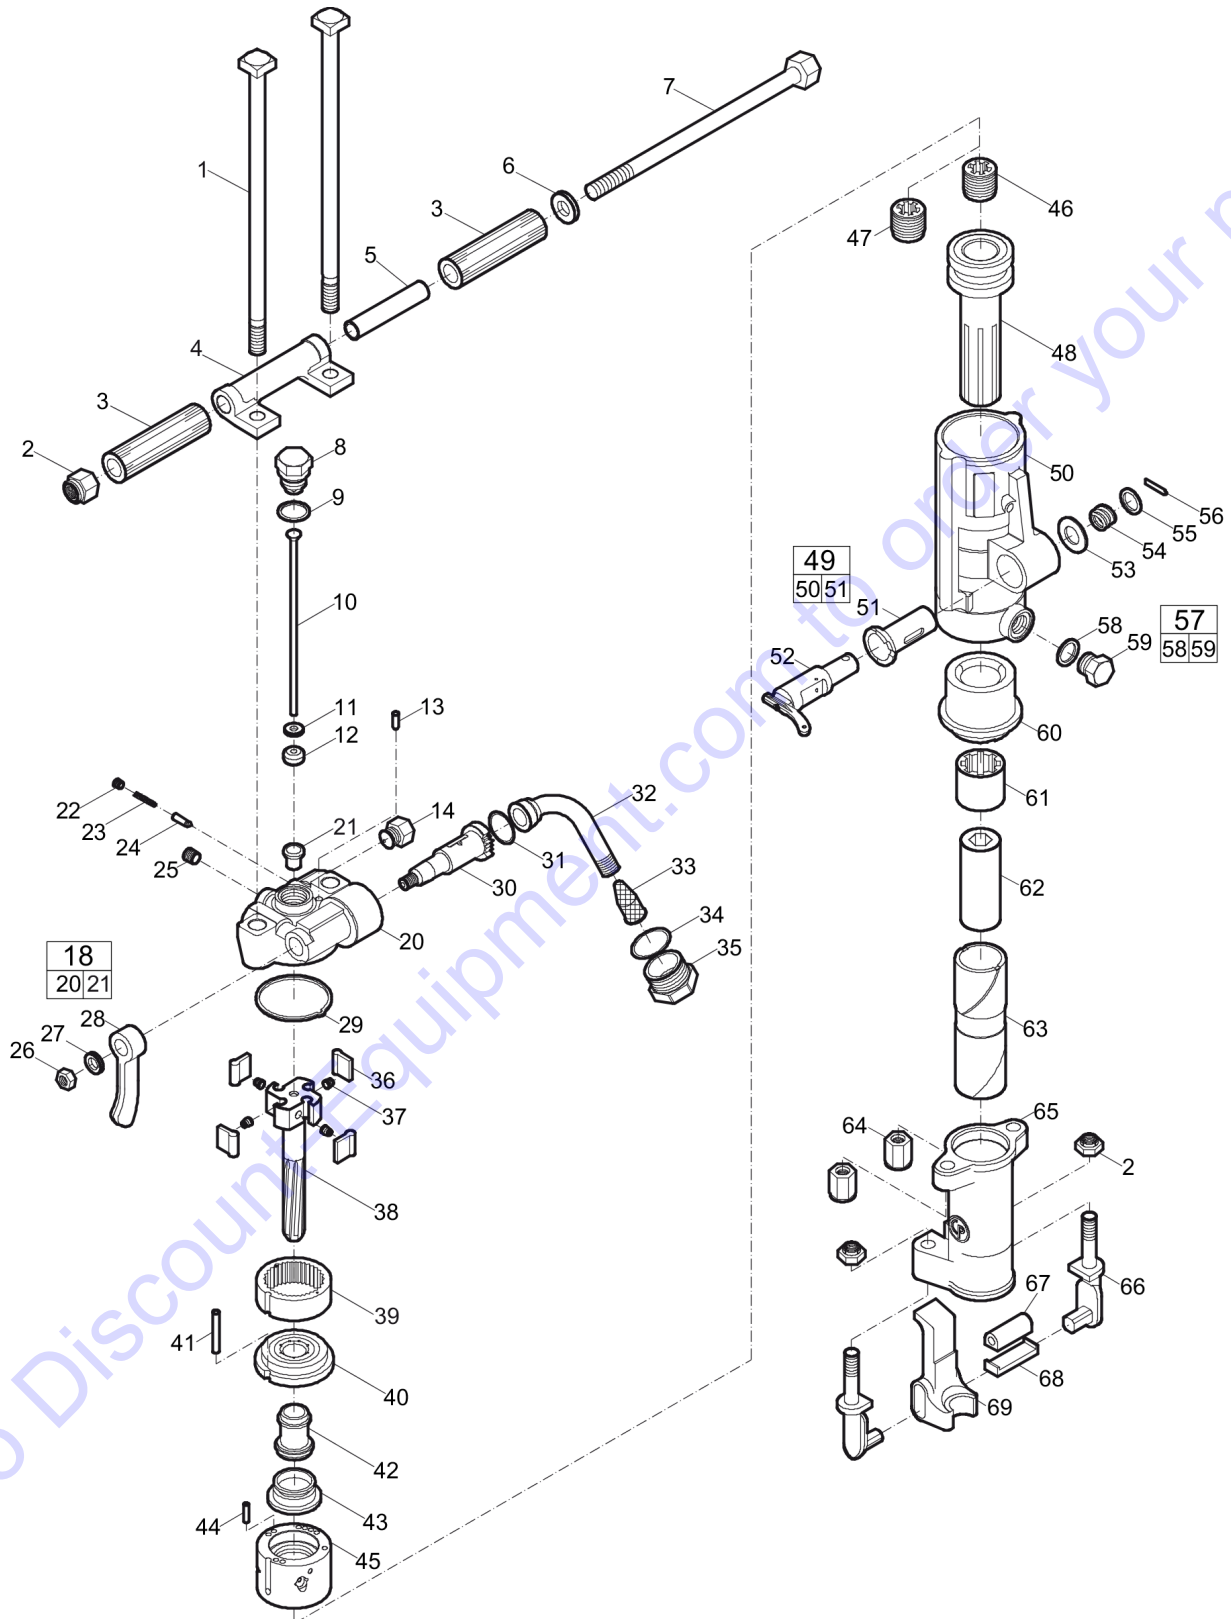

Please observe the safety instructions listed in the relevant Safety and operating instructions!

Contents

Spare parts list

CP 0069 7/8" x 4 1/4" 1
CP 0069 WET 7/8" x 4 1/4" 5
CP 0069 1" x 4 1/4" 9

Accessories

Accessories 13

Kits

Water conversion kit 15

Go to Discount-Equipment.com to order your parts

Spare parts list CP 0069 7/8" x 4 1/4"

Refer to Parts Online for the most up to date information. The printed information might be outdated.

Mon Nov 02 00:13:55 MST 2015

Item	Part No.	Name	Qty	L
1	R085755	Bolt - Thru	2	
2	R005742	Nut - Elastic stop	3	A
3	R075419	Grip - Handle	2	
4	R086608	Bracket - Handle	1	
5	R076172	Liner - Handle	1	
6	R000142	Washer - Handle bolt key	1	
7	R076173	Bolt - Handle	1	
8	R076793	Plug - Air tube	1	
9	R000537	Gasket - Tube plug	2	
10	R093907	Tube - Air	1	
11	R095169	Washer - Air tube	1	
12	R090364	Rubber - Air tube	1	
13	R075802	Pin - Valve plunger	1	
14	R076372	Plug - Water valve	1	
18	R137744	Backhead, complete	1	
20	-	Backhead	1	
21	R137739	Bushing - Blow tube	1	
22	C068064	Plug - Pipe	1	B
23	R085671	Spring - Valve plunger	1	
24	R086627	Plunger - Throttle valve	1	
25	C068799	Plug - pipe, Ø 1/4 in., Ø 6.5 mm	1	C
26	P002149	Nut - Hexagon	1	D
27	C036717	Lockwasher - Head latch	1	E
28	R079124	Handle - Throttle valve	1	
29	H0980438	Gasket	1	
30	R086628	Valve - Throttle	1	
31	P103521	O-ring	1	
32	R075265	Swivel - Air inlet	1	
33	R005584	Screen - Air inlet	1	
34	R110317	O-ring	1	
35	R000530	Air swivel nut	1	
36	R075267	Pawl	4	
37	R086654	Spring - Pawl	4	
38	R093887	Bar - Rifle	1	
39	R137740	Ring - Ratchet	1	
40	R093490	Cover - Valve case	1	
41	R137741	Pin - Dowel	1	