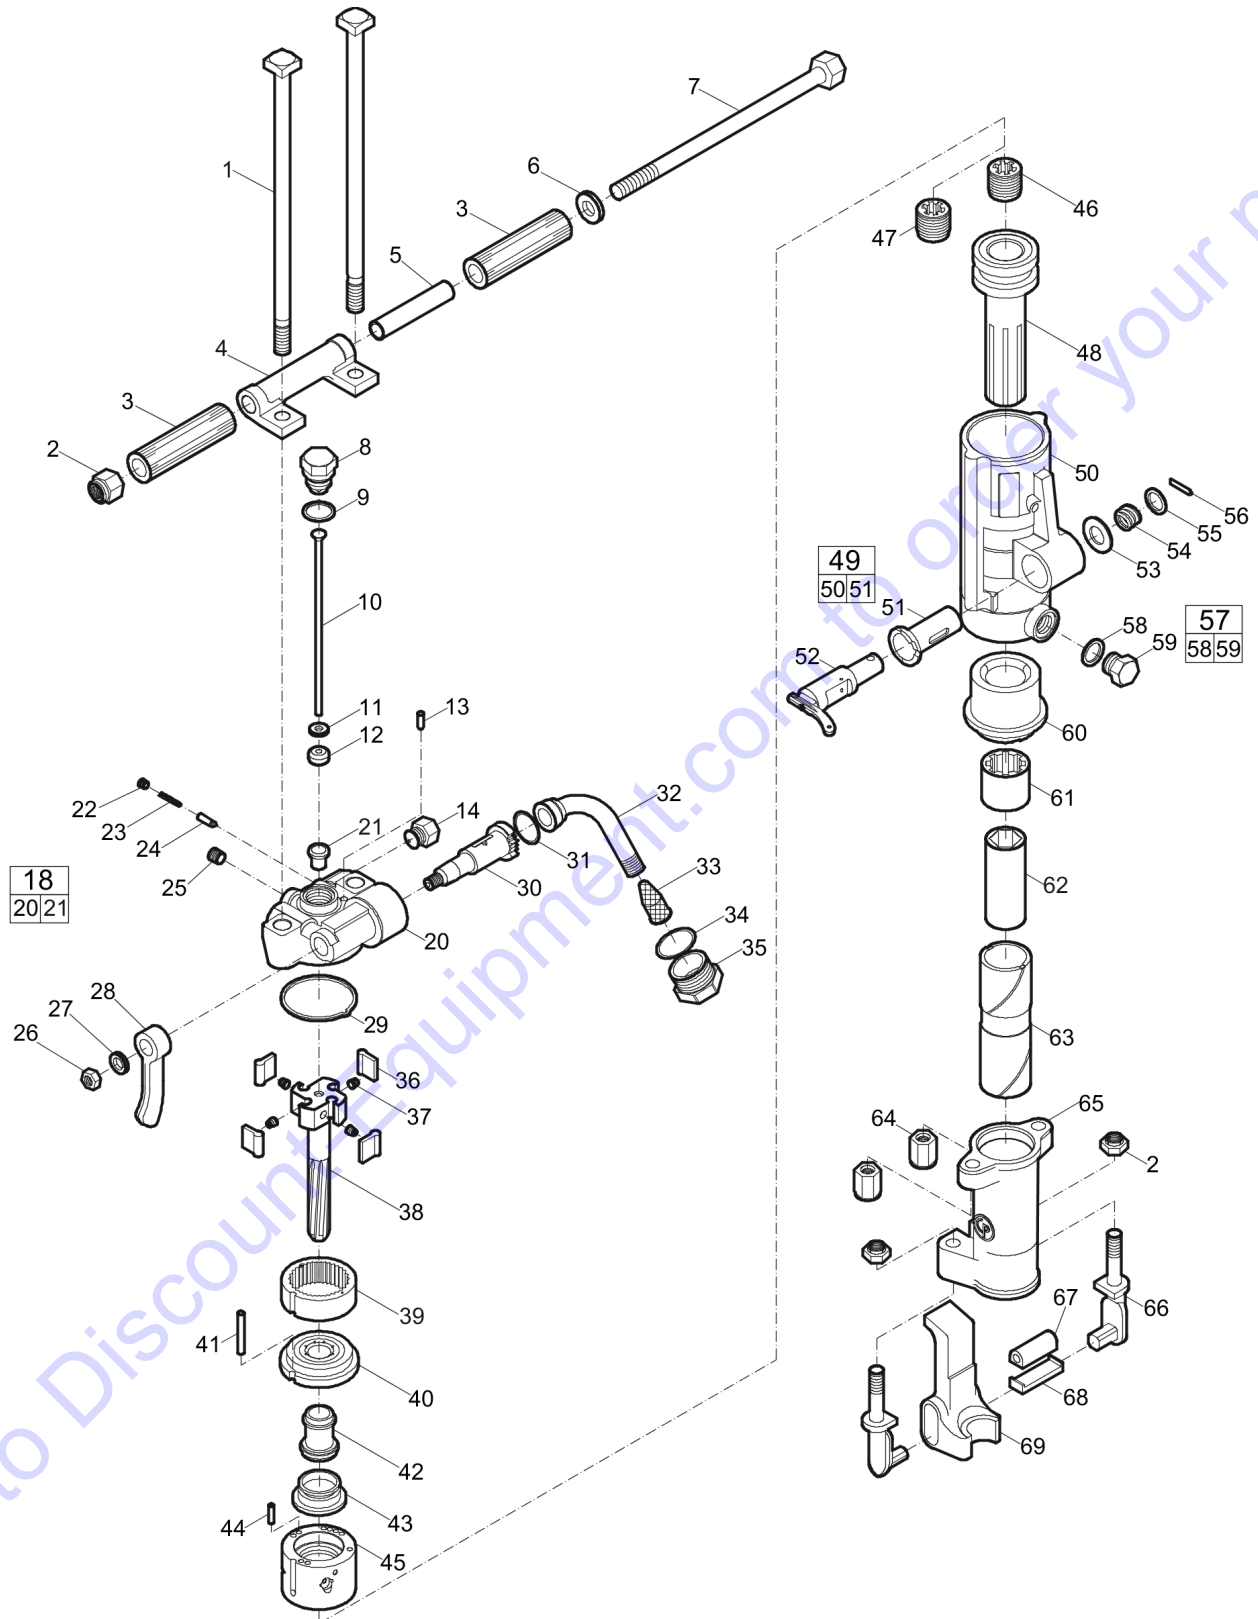

Comments for Page: CP 0069 WET 7/8" x 4 1/4"

(L)OCAL REMARKS

A | 5/8" - 11

B | 1/8"

C | 1/2" - 20

D | 1/2"

E | Steel

F | Bronze

Spare parts list CP 0069 1" x 4¼"

Refer to Parts Online for the most up to date information. The printed information might be outdated.

Mon Nov 02 00:13:59 MST 2015

Item	Part No.	Name	Qty	L
1	R085755	Bolt - Thru	2	
2	R005742	Nut - Elastic stop	3	A
3	R075419	Grip - Handle	2	
4	R086608	Bracket - Handle	1	
5	R076172	Liner - Handle	1	
6	R000142	Washer - Handle bolt key	1	
7	R076173	Bolt - Handle	1	
8	R076793	Plug - Air tube	1	
9	R000537	Gasket - Tube plug	2	
10	R093907	Tube - Air	1	
11	R095169	Washer - Air tube	1	
12	R090364	Rubber - Air tube	1	
13	R075802	Pin - Valve plunger	1	
14	R076372	Plug - Water valve	1	
18	R137744	Backhead, complete	1	
20	-	Backhead	1	
21	R137739	Bushing - Blow tube	1	
22	C068064	Plug - Pipe	1	B
23	R085671	Spring - Valve plunger	1	
24	R086627	Plunger - Throttle valve	1	
25	C068799	Plug - pipe, Ø 1/4 in., Ø 6.5 mm	1	C
26	P002149	Nut - Hexagon	1	D
27	C036717	Lockwasher - Head latch	1	E
28	R079124	Handle - Throttle valve	1	
29	H0980438	Gasket	1	
30	R086628	Valve - Throttle	1	
31	P103521	O-ring	1	
32	R075265	Swivel - Air inlet	1	
33	R005584	Screen - Air inlet	1	
34	R110317	O-ring	1	
35	R000530	Air swivel nut	1	
36	R075267	Pawl	4	
37	R086654	Spring - Pawl	4	
38	R093887	Bar - Rifle	1	
39	R137740	Ring - Ratchet	1	
40	R093490	Cover - Valve case	1	
41	R137741	Pin - Dowel	1	