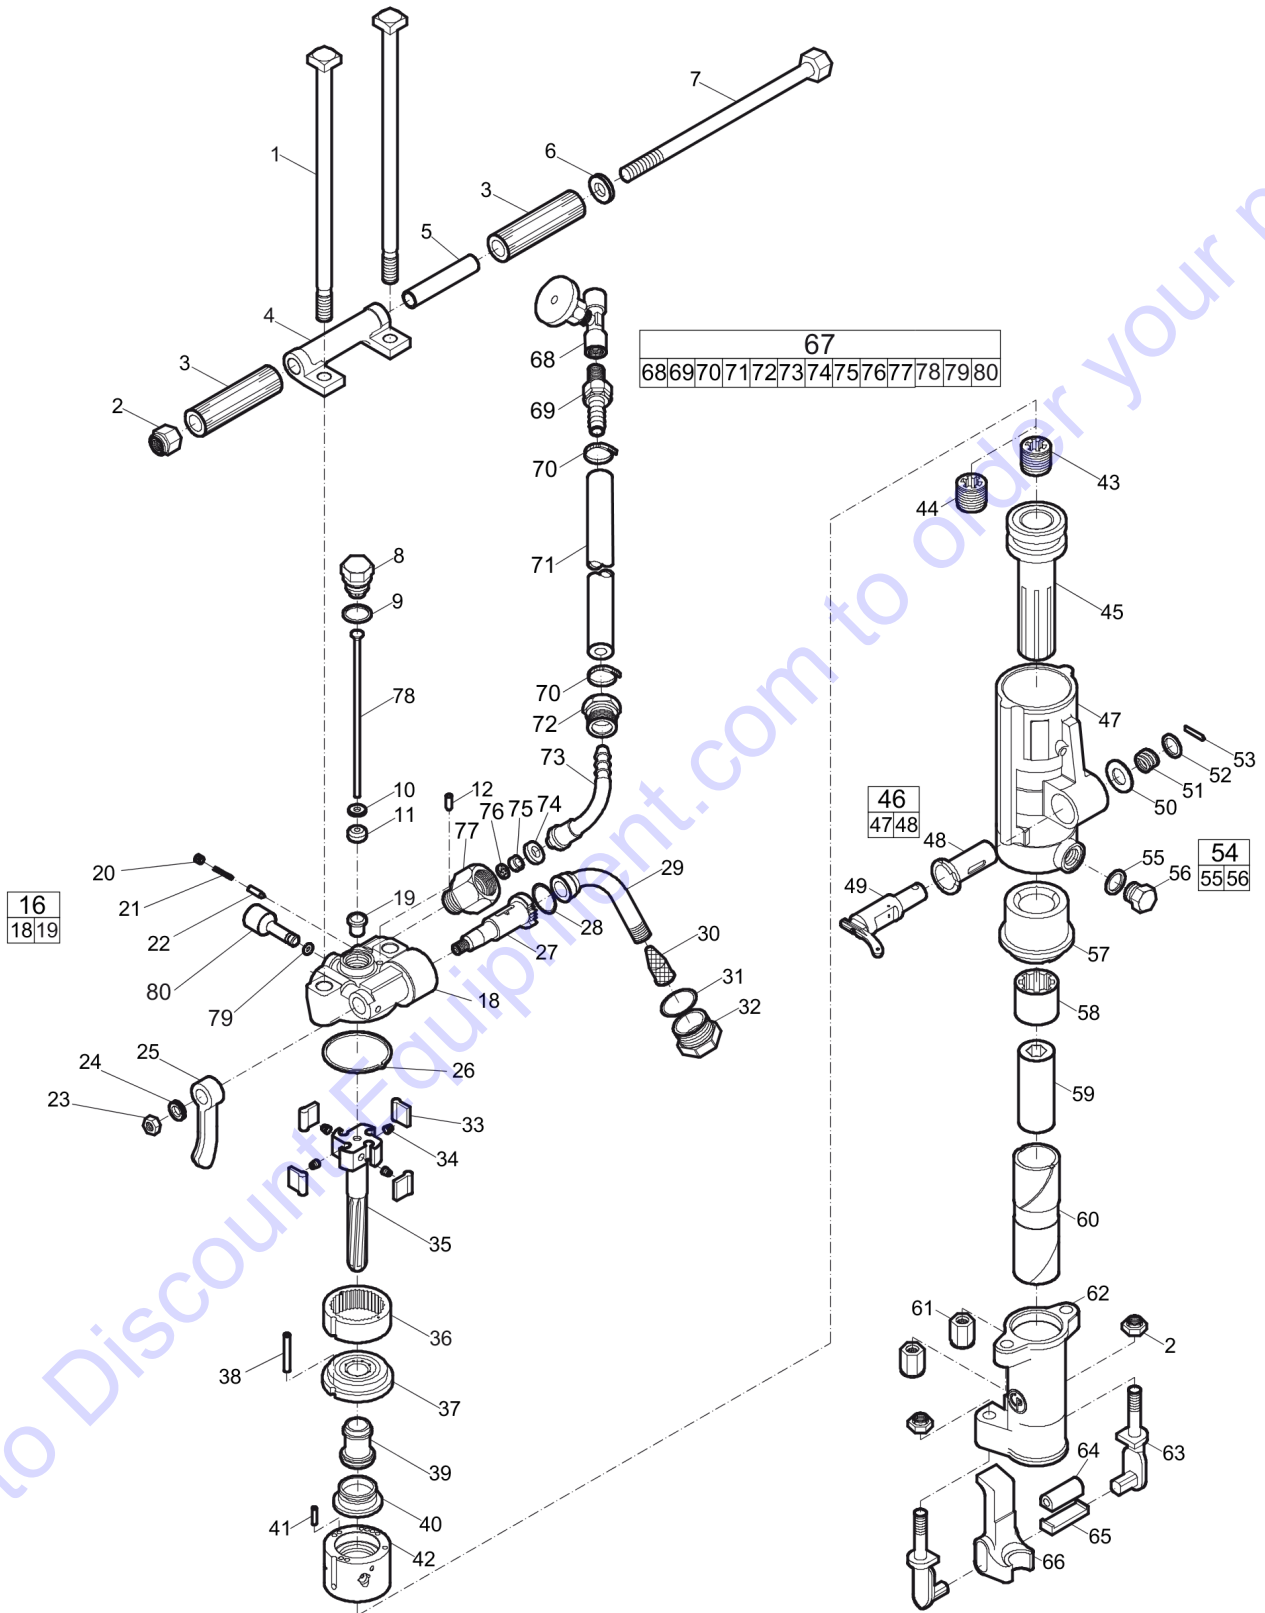

Spare parts list CP 0069 WET 7/8" x 4 1/4"

Refer to Parts Online for the most up to date information. The printed information might be outdated.

Mon Nov 02 00:13:57 MST 2015

Item	Part No.	Name	Qty	L
1	R085755	Bolt - Thru	2	
2	R005742	Nut - Elastic stop	3	A
3	R075419	Grip - Handle	2	
4	R086608	Bracket - Handle	1	
5	R076172	Liner - Handle	1	
6	R000142	Washer - Handle bolt key	1	
7	R076173	Bolt - Handle	1	
8	R076793	Plug - Air tube	1	
9	R000537	Gasket - Tube plug	2	
10	R095169	Washer - Air tube	1	
11	R090364	Rubber - Air tube	1	
12	R075802	Pin - Valve plunger	1	
16	R137744	Backhead, complete	1	
18	-	Backhead	1	
19	R137739	Bushing - Blow tube	1	
20	C068064	Plug - Pipe	1	B
21	R085671	Spring - Valve plunger	1	
22	R086627	Plunger - Throttle valve	1	
23	P002149	Nut - Hexagon	1	C
24	C036717	Lockwasher - Head latch	1	D
25	R079124	Handle - Throttle valve	1	
26	H0980438	Gasket	1	
27	R086628	Valve - Throttle	1	
28	P103521	O-ring	1	
29	R075265	Swivel - Air inlet	1	
30	R005584	Screen - Air inlet	1	
31	R110317	O-ring	1	
32	R000530	Air swivel nut	1	
33	R075267	Pawl	4	
34	R086654	Spring - Pawl	4	
35	R093887	Bar - Rifle	1	
36	R137740	Ring - Ratchet	1	
37	R093490	Cover - Valve case	1	
38	R137741	Pin - Dowel	1	
39	R085608	Spacer - Valve case	1	
40	R093900	Valve	1	
41	R114133	Pin - Oiler	1	

Refer to Parts Online for the most up to date information. The printed information might be outdated.

Mon Nov 02 00:13:57 MST 2015