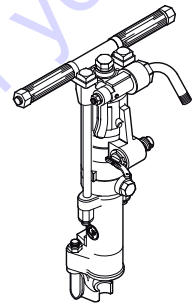

**Chicago
Pneumatic**

Spare parts list

Handheld Pneumatic drills

CP 0069

Valid from serial number

MHN168761

Go to Discount-Equipment.com to order your parts

www.discount-equipment.com