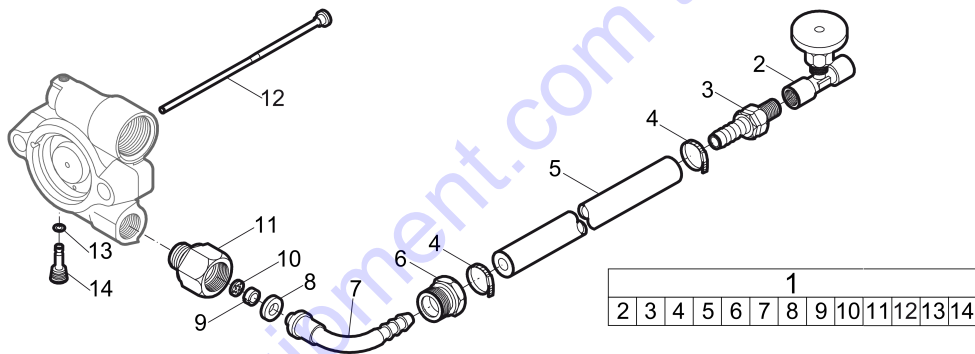

Comments for Page: Accessories

(L)OCAL REMARKS

A | European version, BSP

B | US version, NPT

C | US version claw couplings, NPT

D | European version claw couplings, BSP

E | Pre-mounted US 50 ft (15 m)

F | Pre-mounted 20 m (65 ft)

G | 60 m (195 ft)

Kits Water conversion kit

Refer to Parts Online for the most up to date information. The printed information might be outdated.

Mon Nov 02 00:14:01 MST 2015

Item	Part No.	Name	Qty	L
1	Z6544438	Water conversion, kit	1	
2	--	Valve - Water	1	
3	--	Nipple - Hose	1	
4	--	Clamp - Punch lock	2	
5	--	Hose, 1/2" x 12"	1	
6	--	Nut - Water inlet swivel	1	
7	--	Swivel - Water inlet	1	
8	--	Gasket - Swivel	1	
9	--	Retainer - Water strainer	1	
10	--	Strainer - Water	1	
11	--	Spud - Water inlet	1	
12	R093888	Tube - Water	1	
13	C087316	O-ring	1	
14	R085627	Plug - Blower port	1	