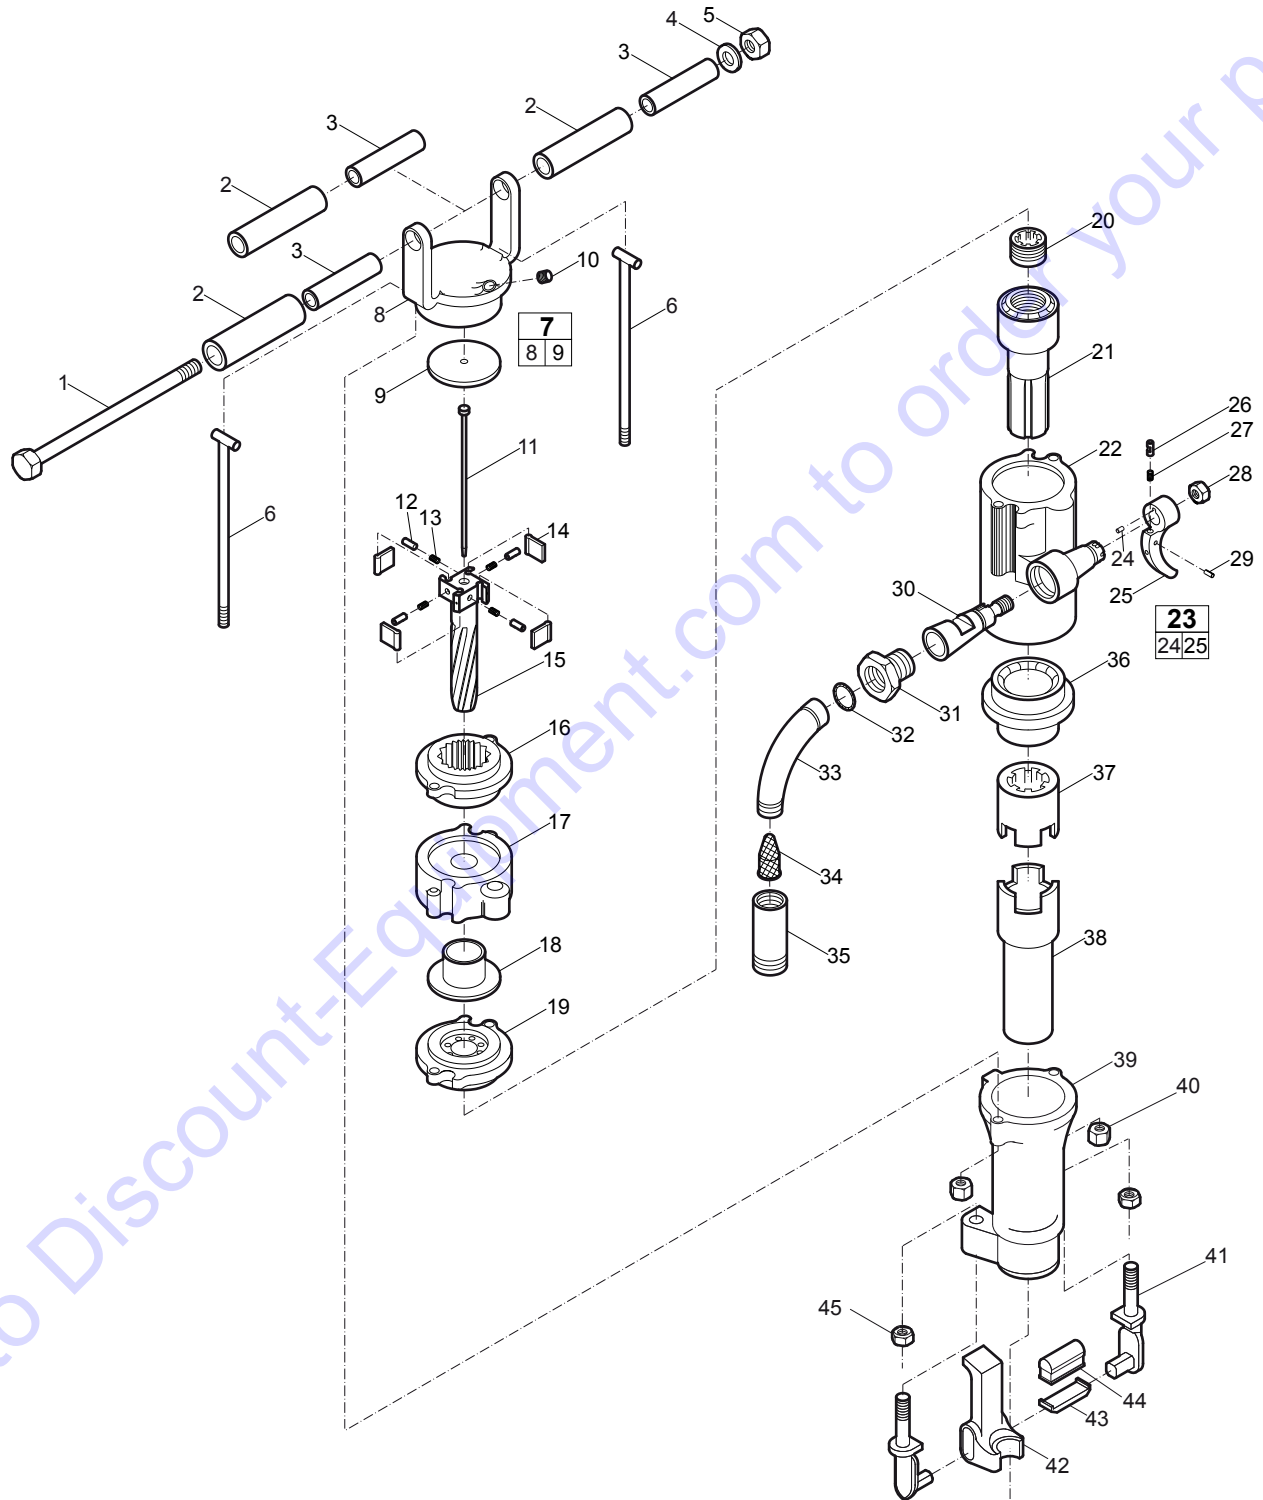

Go to Discount-Equipment.com to order your parts

Spare parts list

CP 0022 KL 7/8" x 3 1/4"

No.	Description	Remark	Quantity	Part number
1	Bolt - Handle		1	R075584
2	Grip - Handle		3	R000692
3	Liner - Handle		3	R000694
4	Washer - Bolt key		1	R000142
5	Nut - Elastic stop		1	R005742
6	Bolt - Thru		2	R075601
7(8-9)	Backhead, complete		1	F035373
8	Backhead		1	-
9	Washer - Backhead		1	R075580
10	Plug - Pipe	3/8"	1	C077941
11	Rod - Air		1	R075598
12	Plunger - Pawl		4	R009224
13	Spring - Pawl plunger		4	R000619
14	Pawl		4	R000617
15	Bar - Rifle		1	R075586
16	Ring - Ratchet		1	R075585
17	Case - Valve		1	R075583
18	Valve		1	R075581
19	Valve seat		1	R075582
20	Nut - Rifle		1	R075587
21	Piston		1	R000037
22	Cylinder		1	R075577
23(24-25)	Throttle handle, complete		1	R075589
24	Key - Throttle handle		1	R075592
25	Handle - Throttle valve		1	-
26	Plunger - Throttle handle		1	R075590
27	Spring - Throttle valve		1	R000528
28	Nut - Elastic stop	1/2" - 20	1	R075593
29	Pin - Throttle handle	3/32" x 5/16"	1	P089767
30	Valve - Throttle		1	R075588
31	Nut - Air swivel		1	R075599
32	O-ring		1	C106884
33	Swivel - Air inlet		1	F814720
34	Screen - Air inlet		1	R005584
35	Sleeve - Air inlet		1	R005744
36	Bushing - Cylinder		1	R075578
37	Nut - Chuck rotation		1	R075597
38	Chuck	7/8" x 3 1/4" (22 x 82.5 mm)	1	R075596
39	Fronthead	7/8" x 3 1/4" (22 x 82.5 mm)	1	3303 0052 12
40	Nut - Through bolt		2	R085164
41	Trunnion		2	3303 0052 16
42	Latch - Retainer		1	3303 0052 18
43	Plate - Buffer		1	3111 0056 00
44	Buffer		1	3111 0057 00
45	Nut - Elastic stop		2	Q2122000