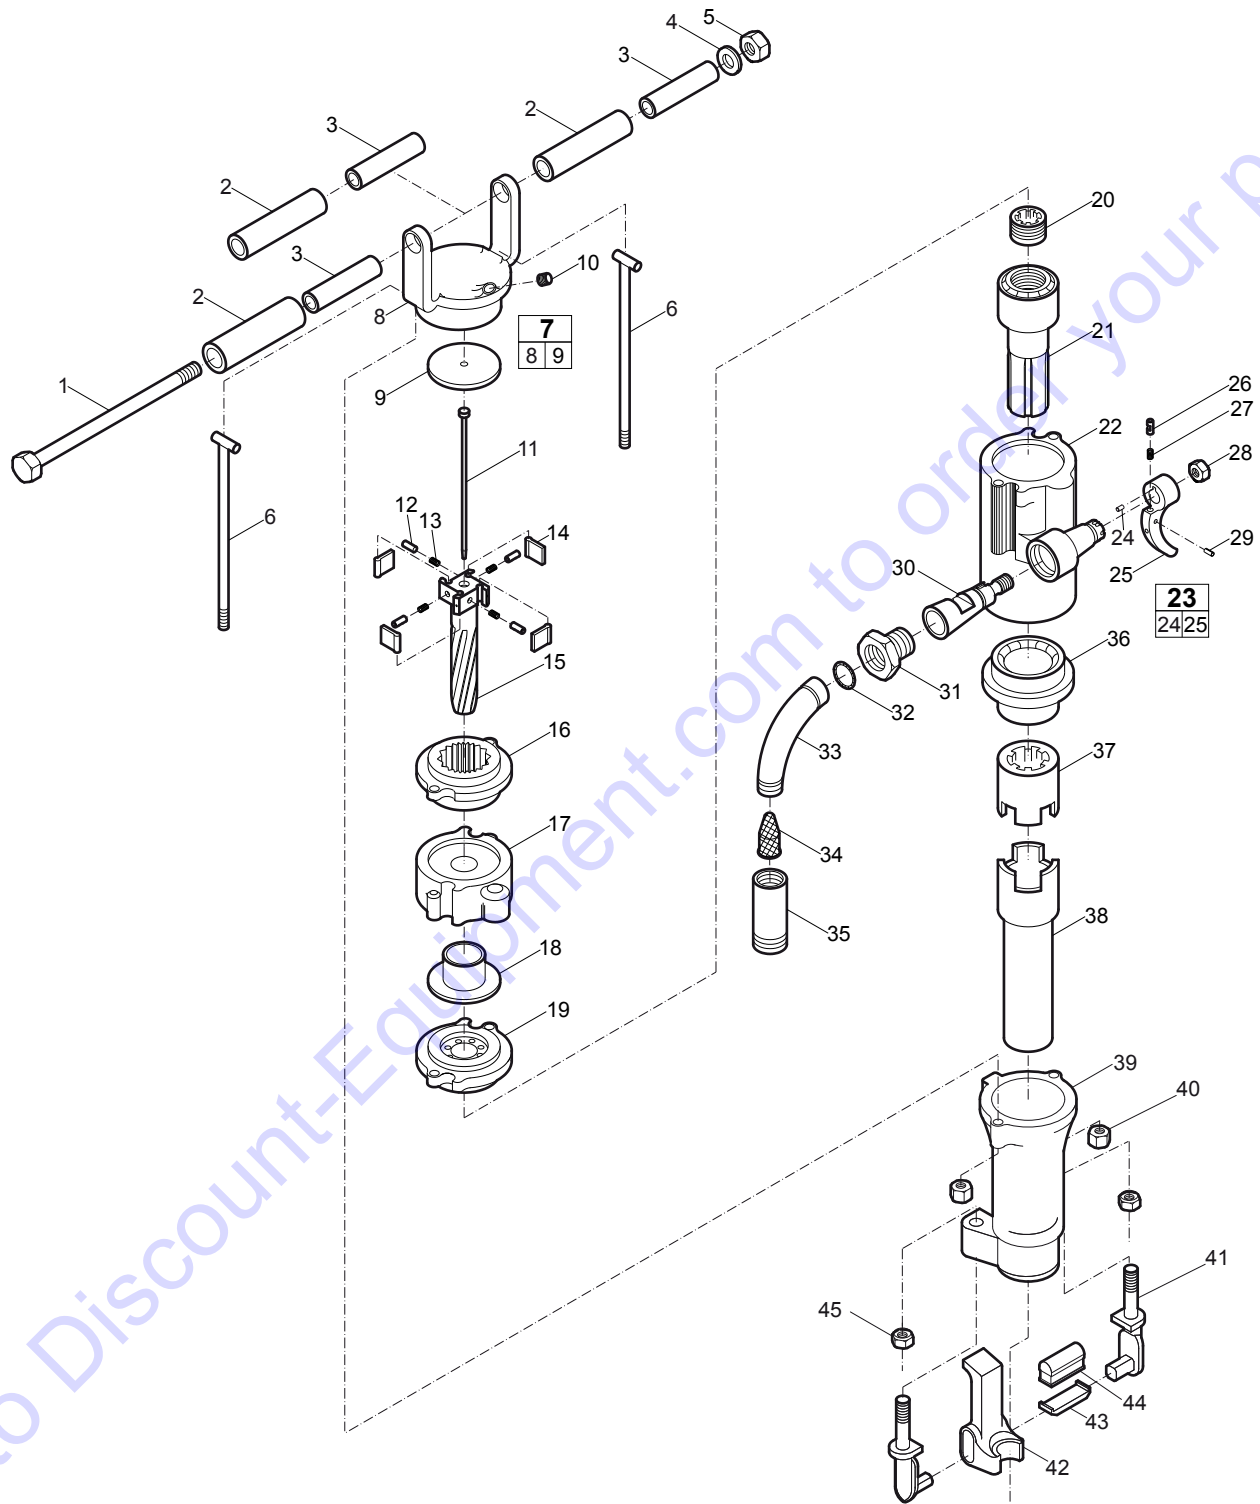

CP 0022 KL 7/8" x 4 1/4"

No.	Description	Remark	Quantity	Part number
1	Bolt - Handle		1	R075584
2	Grip - Handle		3	R000692
3	Liner - Handle		3	R000694
4	Washer - Bolt key		1	R000142
5	Nut - Elastic stop		1	R005742
6	Bolt - Thru		2	R075601
7(8-9)	Backhead, complete		1	F035373
8	Backhead		1	-
9	Washer - Backhead		1	R075580
10	Plug - Pipe	3/8"	1	C077941
11	Rod - Air		1	R075598
12	Plunger - Pawl		4	R009224
13	Spring - Pawl plunger		4	R000619
14	Pawl		4	R000617
15	Bar - Rifle		1	R075586
16	Ring - Ratchet		1	R075585
17	Case - Valve		1	R075583
18	Valve		1	R075581
19	Valve seat		1	R075582
20	Nut - Rifle		1	R075587
21	Piston		1	R000037
22	Cylinder		1	R075577
23(24-25)	Throttle handle, complete		1	R075589
24	Key - Throttle handle		1	R075592
25	Handle - Throttle valve		1	-
26	Plunger - Throttle handle		1	R075590
27	Spring - Throttle valve		1	R000528
28	Nut - Elastic stop	1/2" - 20	1	R075593
29	Pin - Throttle handle	3/32" x 5/16"	1	P089767
30	Valve - Throttle		1	R075588
31	Nut - Air swivel		1	R075599
32	O-ring		1	C106884
33	Swivel - Air inlet		1	F814720
34	Screen - Air inlet		1	R005584
35	Sleeve - Air inlet		1	R005744
36	Bushing - Cylinder		1	R075578
37	Nut - Chuck rotation		1	R075597
38	Chuck	7/8" x 4 1/4" (22 x 108 mm)	1	R146130
39	Fronthead	7/8" x 4 1/4" (22 x 108 mm)	1	3303 0052 14
40	Nut - Through bolt		2	R085164
41	Trunnion		2	3303 0052 16
42	Latch - Retainer		1	3303 0052 18
43	Plate - Buffer		1	3111 0056 00
44	Buffer		1	3111 0057 00
45	Nut - Elastic stop		2	Q2122000