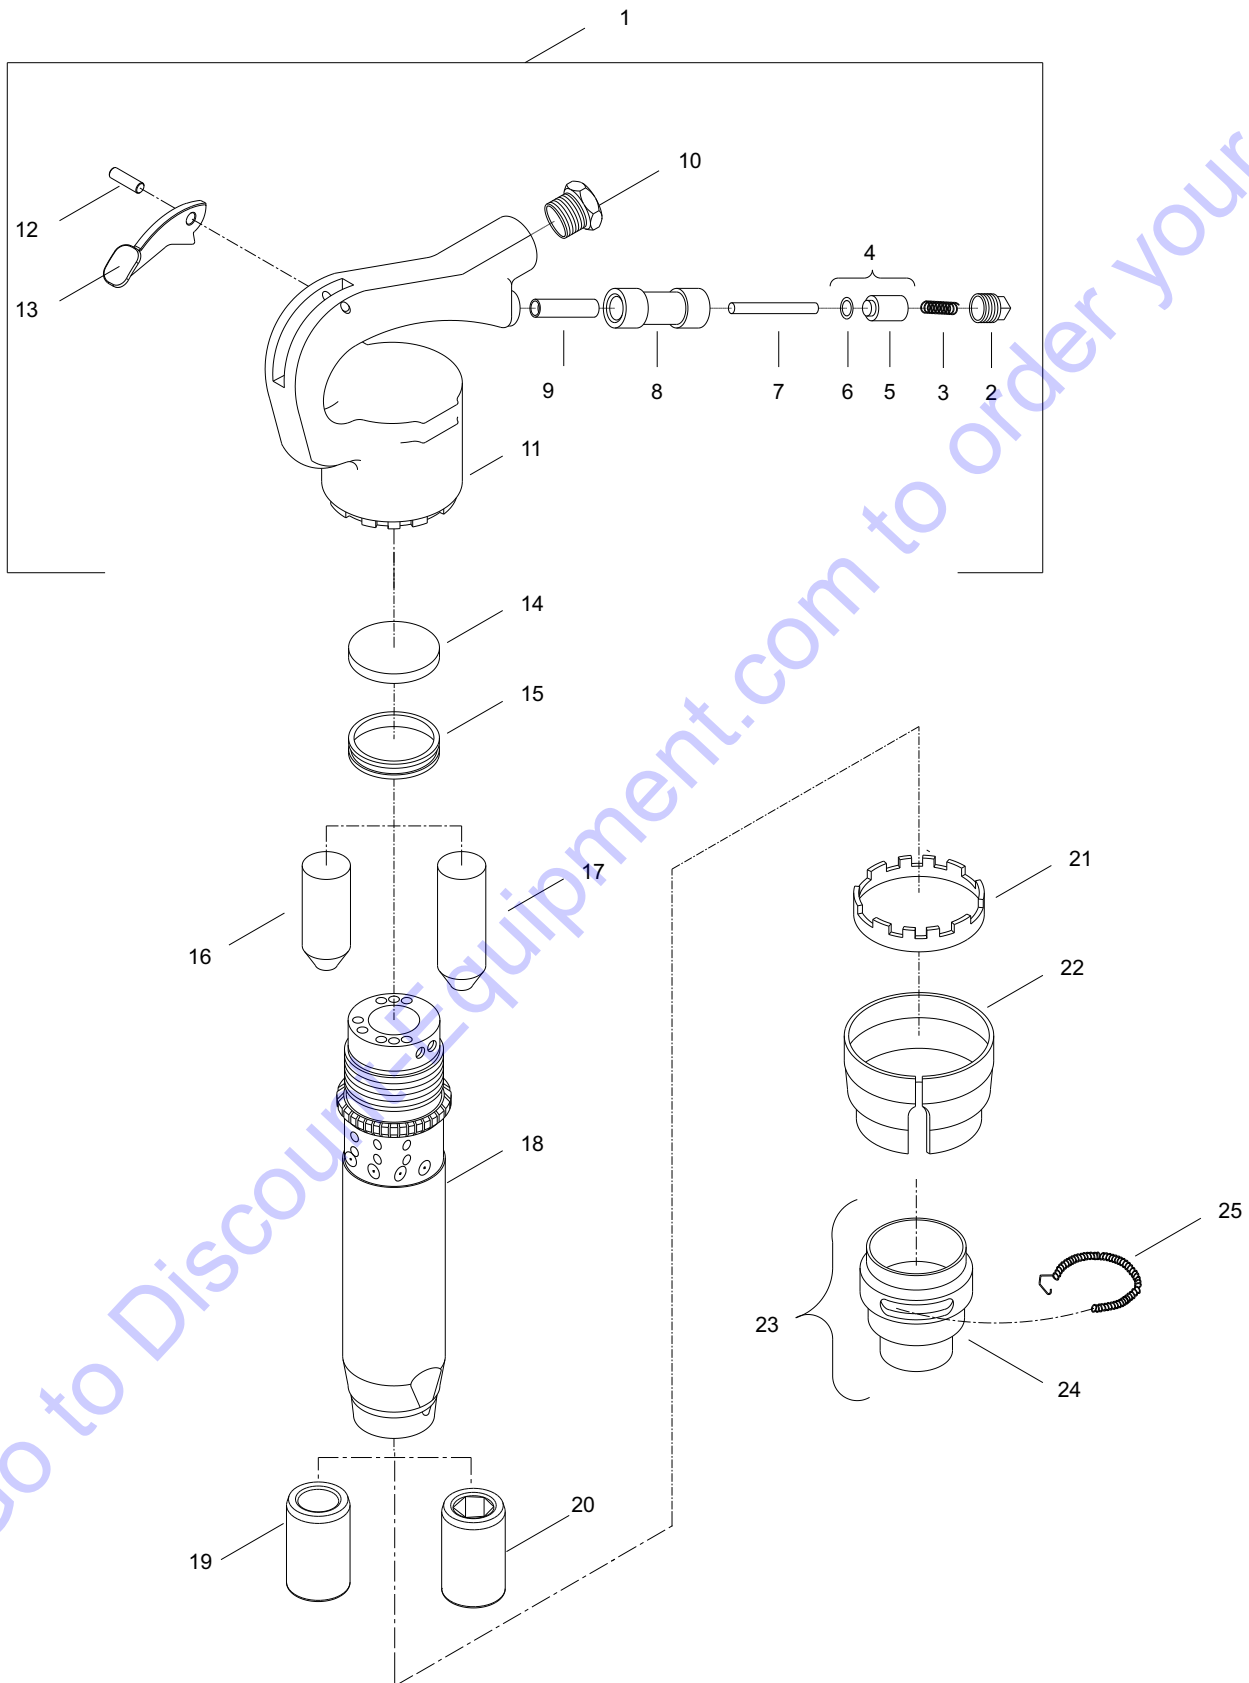

Go to Discount-Equipment.com to order your parts

Go to Discount-Equipment.com to order your parts

**EXPLODED VIEW OF CP 4125 2R, CP 4125 2H
CP 4125 3R, CP 4125 3H
CP 4125 4R, CP 4125 4H**

Ref. No.	Ordering No.	Qty.	Description
CP 4125 Chipping Hammer			
1	P130242	1	Handle assembly (Includes item No. 2, 3, 5, 6, 7, 8, 9, 10, 11, 12 & 13)
2	P001873	1	Plug - Throttle valve
3	P001853	1	Spring - Throttle valve
4	P001768	1	Valve - Throttle complete (Includes item No. 5 & 6)
5		1	Valve - Throttle
6	P083071	1	O-ring (-011)
7	P070719	1	Pin - Throttle valve bush
8	P071318	1	Tube - Throttle valve
9	P070733	1	Bushing - Push pin
10	P009585	1	Bushing - Permanent
11		1	Handle
12	A043627	1	Pin - Throttle lever
13	P009818	1	Lever - Throttle
14	P009837	1	Lid (Ring valve)
15	P009836	1	Valve (Ring valve)
16	P118662	1	Piston (for 2" or 3" stroke version)
17	P118678	1	Piston (for 4" stroke version)
18		1	Cylinder
19	P001550	1	Sleeve - Chisel (Round)
20	P001551	1	Sleeve - Chisel (Hex)
21	P128247	1	Collar - Lock
22	P071355	1	Shield - Lock
23	P107243	1	Sleeve - Retainer (Includes item No. 24 & 25)
24		1	Sleeve - Retainer
25	P070994	1	Spring - Lock coil