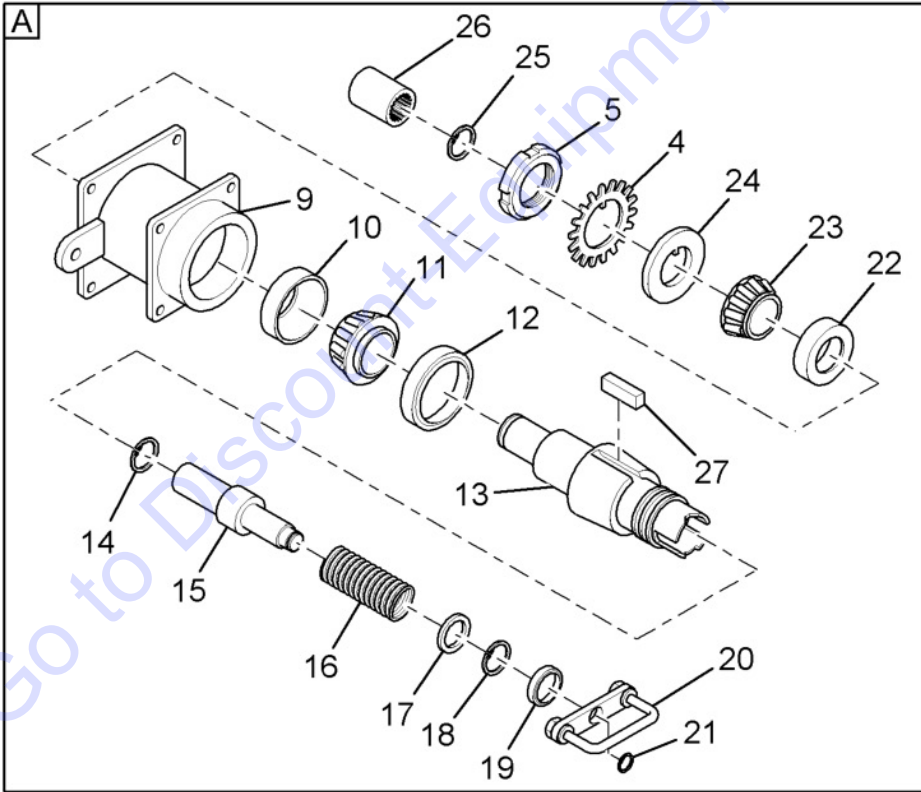

9104349: HYDRAULIC DISCONNECT ASSEMBLY (W/BRAKE)

B-900-040-9104349-1

9104349: HYDRAULIC DISCONNECT ASSEMBLY (W/BRAKE)

ITEM	PART NUMBER	F/N	DESCRIPTION	QTY	UOM
1	9101879		BRAKE PAD ASSEMBLY	1	EA
2	9103170		ARM, DISCONNECT BRAKE	1	EA
3	9103171		DRUM, DISCONNECT BRAKE	1	EA
4	9102092		RING, DISCONNECT LOCK	2	EA
5	9102091		NUT, DISCONNECT LOCK	2	EA
6	056879		BOLT, HEX HEAD (1/2"-20NF X 1-1/4")	4	EA
7	011643		WASHER, LOCK (1/2")	4	EA
8	041582		NUT (1/2"-20NF)	4	EA
9	9103168		HOUSING (W/O BRAKE)	1	EA
10	V61011600		CUP, OUTER BEARING	1	EA
11	V61011700		CONE, OUTER BEARING	1	EA
12	9102975		SEAL, INNER BEARING	2	EA
13	9103159		SPINDLE SHAFT, DISCONNECT	1	EA
14	9103160		RING, SNAP (O.D.)	1	EA
15	9103161		SHAFT, INTERNAL SMALL	1	EA
16	9102945		SPRING, HYDRAULIC DISCONNECT	1	EA
17	9102976		WASHER, HYDRAULIC DISCONNECT	1	EA
18	9103162		RING, SNAP (HYDRAULIC DISCONNECT)	1	EA
19	9102974		OUTER SEAL, DISCONNECT SMALL	1	EA
20	9102094		EAR/HANDLE, DISCONNECT	1	EA
21	034660		SNAP RING, DISCONNECT EAR/HANDLE	1	EA
22	066993		BEARING CUP (INNER), DISCONNECT	1	EA
23	067017		BEARING CONE (INNER), DISCONNECT	1	EA
24	9103165		TONGUE WASHER, DISCONNECT BEARING (INNER)	1	EA
25	9103163		SNAP RING, DISCONNECT SPLINE COUPLER	1	EA
26	9101468		SPLINE COUPLER, DISCONNECT	1	EA
27	9103167		KEY, DISCONNECT WHEEL HUB	1	EA
	366914		WRENCH, HUB	1	EA
	042275		PLUG, COUNTERSUNK (1/8"NPT)	2	EA