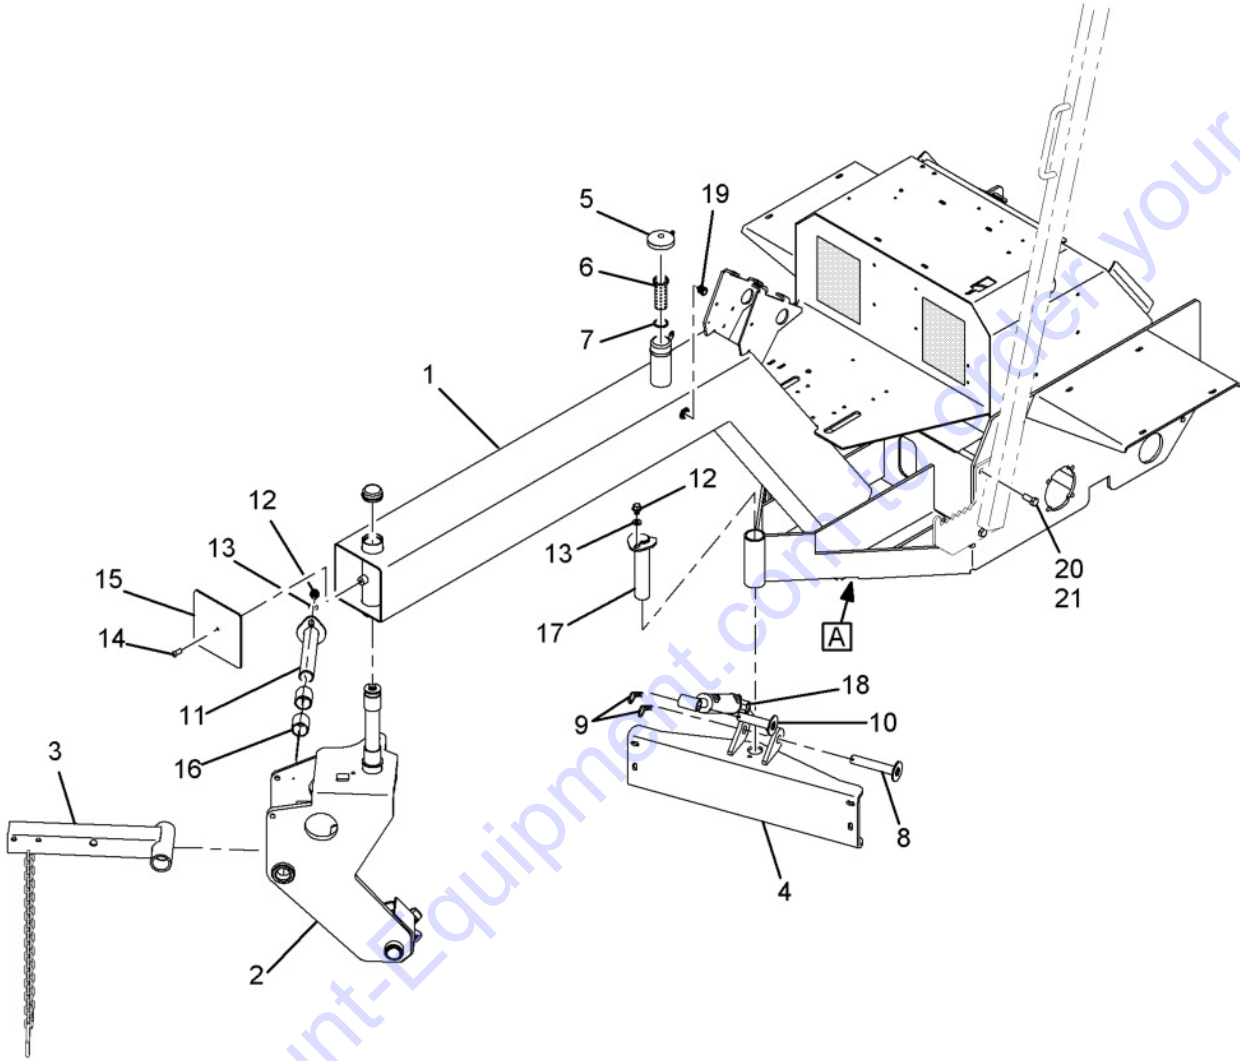

100073: FRAME ASSEMBLY

B-900-020-100073-1

F15

100073: FRAME ASSEMBLY					
ITEM	PART NUMBER	F/N	DESCRIPTION	QTY	UOM
1	100074		FRAME	1	EA
2	376005		FORK, FRONT	1	EA
3	376087		BAR, TOW	1	EA
4	376160		MOUNT, BROOM	1	EA
5	439182		CAP, HYDRAULIC FILLER (LOCKING TAB)	1	EA
6	447979		FILTER, HYDRAULIC TANK (SCREEN)	1	EA
7	9104574		WASHER (1.80 X 1.43 I.D. X .06" THK)	1	EA
8	100113		PIN, CLEVIS	1	EA
9	015768		CLIP, HAIR (3/16")	2	EA
10	100115		PIN, CLEVIS	1	EA
11	376509		PIN (1.75" X 9.25")	1	EA
12	441758		CAPSCREW (1/2"-13NC X 3/4", FLANGE, WHIZLOCK)	2	EA
13	011325		WASHER, FLAT (1/2")	2	EA
14	472936		CAPSCREW, SOCKET HEAD (5/16"-18UNC X 1")	1	EA
15	376252		COVER, FRAME TUBE (FRONT)	1	EA
16	V63023100		BUSHING (2"OD X 1-3/4"ID X 2" LONG, BRONZE)	2	EA
17	377028		PIN (1.75" X 8.25")	1	EA
18	376641		BROOM LIFT CYLINDER ASSEMBLY (SEE PAGE 82)	1	EA
19	9101942		FITTING, SIGHT GAUGE	1	EA
20	406231		LOCKNUT (.62-11NC NYLOK)	6	EA
21	012039		CAPSCREW (5/8"-11NC X 1-1/2")	6	EA
22	9100143		FILTER, HYDRAULIC TANK (SCREEN)	1	EA