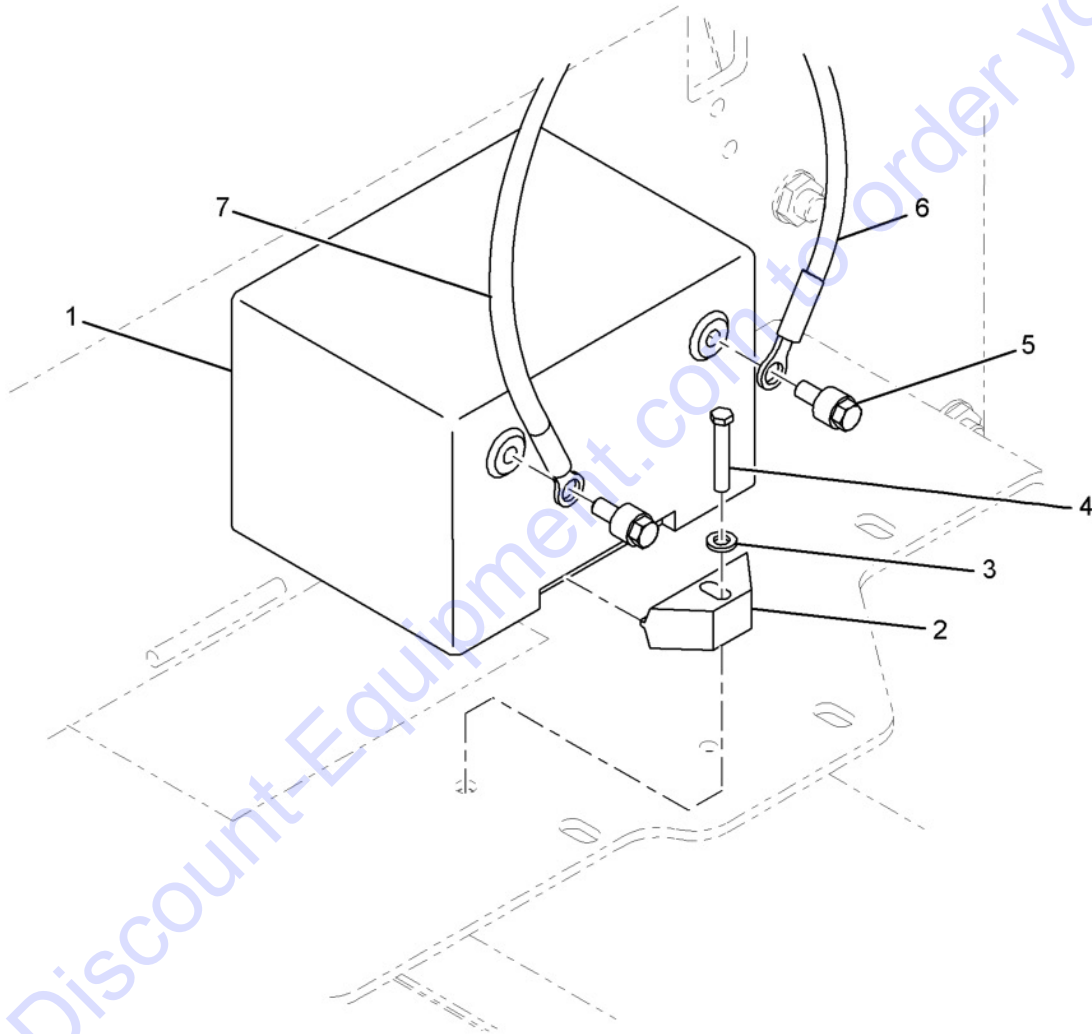

100246: BATTERY ASSEMBLY

B-900-070-100246-1

E15

100246: BATTERY ASSEMBLY					
ITEM	PART NUMBER	F/N	DESCRIPTION	QTY	UOM
1	9101583		BATTERY (12C GROUP-78-60)	1	EA
2	474882		HOLD DOWN, BATTERY (LATER STYLE)	1	EA
3	011322		WASHER, FLAT (5/16")	1	EA
4	441634		CAPSCREW (5/16"-18NC X 1-3/4", FLANGE WHIZLOCK)	1	EA
5	477958		EXTENSION, BATTERY POST	2	EA
6	376822		CABLE, BATTERY (NEGATIVE)	1	EA
7	376830		CABLE, BATTERY (POSITIVE)	1	EA

Go to Discount-Equipment.com to order your parts