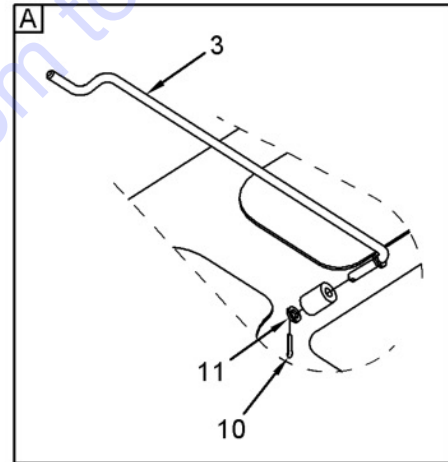

Go to Discount-Equipment.com to order your parts

TAIL LIGHT HARNESS

B-900-070-LM3-07-01-1

E15

TAIL LIGHT HARNESS					
ITEM	PART NUMBER	F/N	DESCRIPTION	QTY	UOM
1	100134		LIGHT, TAIL	2	EA
2	377051		HARNESS, WIRING	1	EA
3	028993		CLAMP, LOOP (1/2" ID)	2	EA
	377077		HARNESS, WIRING (MAIN)	1	EA
	377333		HARNESS, WIRING (HITCH)	1	EA
	377325		HARNESS, WIRING (TAIL LIGHT FRAME)	1	EA

AIR CLEANER ASSEMBLY

B-900-080-LM3-08-02-1

E15

AIR CLEANER ASSEMBLY					
ITEM	PART NUMBER	F/N	DESCRIPTION	QTY	UOM
1	467480		BRACKET, AIR CLEANER MOUNTING	1	EA
2	467472		CLEANER, AIR	1	EA
2A	467498		FILTER, AIR (PRIMARY)	1	EA
2B	467506		FILTER, AIR (SAFETY)	1	EA
2C	467514		VALVE, VACUATOR	1	EA
2D	467522		COVER, AIR CLEANER HOUSING	1	EA
2E	467530		LATCH, AIR CLEANER HOUSING	2	EA
3	467555		HOSE, INTAKE (KUBOTA)	1	EA
4	374785		HOSE, PRE-CLEANER (6.00")	1	EA
5	376657		PIPE, PRE-CLEANER	1	EA
6	467548		PRE-CLEANER, AIR	1	EA
7	V02026200		CLAMP, HOSE (#32)	5	EA
8	441568		CAPSCREW (1/4"-20NC X 1", FLANGE WHIZLOCK)	1	EA
9	440636		LOCKNUT (1/4"-20NC, FLANGE, WHIZLOCK)	1	EA
10	441618		CAPSCREW (5/16"-18NC X 1-1/4", FLANGE WHIZLOCK)	2	EA
11	083493		NUT, HEX (5/16"-18NC PL)	2	EA

100247: ENGINE HOOD ASSEMBLY

B-900-080-100247-1

E15

100247: ENGINE HOOD ASSEMBLY					
ITEM	PART NUMBER	F/N	DESCRIPTION	QTY	UOM
1	100175		HOOD, ENGINE (PLASTIC)	1	EA
2	100117		SUPPORT, HOOD	1	EA
3	100197		ROD, SUPPORT	1	EA
4	442269		HINGE (W/GROMMET AND BUSHING)	2	EA
5	V63013300		LATCH	2	EA
6	442285		BOLT, FLAT HEAD SOCKET (5/16"-18NC X 1-1/4")	6	EA
7	472902		CAPSCREW, BUTTON HEAD (5/16-18NC X .50", SS)	4	EA
8	010561		WASHER, LOCK (5/16")	8	EA
9	010553		NUT, HEX (5/16"-18NC)	10	EA
10	015123		PIN, COTTER (1/8" X 3/4", STEEL PL)	1	EA
11	010579		WASHER, FLAT (5/16")	1	EA
12	028993		CLAMP, LOOP (1/2" ID)	2	EA