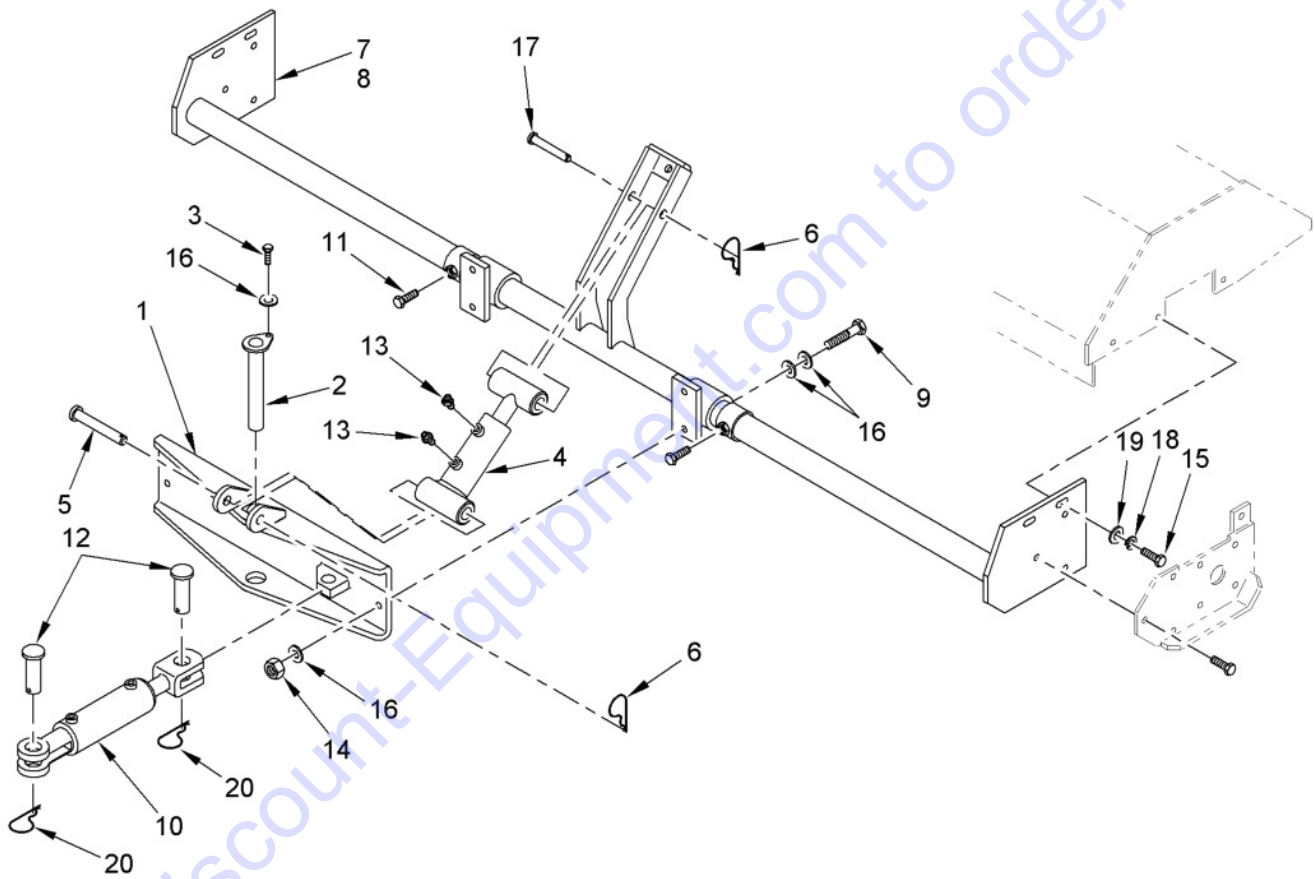

BROOM FRAME ASSEMBLY

B-900-090-LM3-09-02-1

F15

BROOM FRAME ASSEMBLY					
ITEM	PART NUMBER	F/N	DESCRIPTION	QTY	UOM
1	376160		MOUNT, BROOM	1	EA
2	377028		PIN (1.75" X 8.25")	1	EA
3	441758		CAPSCREW (1/2"-13NC X 3/4", FLANGE, WHIZLOCK)	1	EA
4	376641		BROOM LIFT CYLINDER ASSEMBLY (SEE PAGE 82)	1	EA
5	100113		PIN, CLEVIS	1	EA
6	015768		CLIP, HAIR (3/16")	2	EA
7	376582		BRACKET, BROOM MOUNT (8' BROOM)	1	EA
8	376574		BRACKET, BROOM MOUNT (6' BROOM)	1	EA
9	441808		CAPSCREW	4	EA
10	467986		BROOM SWING CYLINDER ASSEMBLY (SEE PAGE 84)	1	EA
11	441766		CAPSCREW (1/2"-13NC X 1", FLANGE, WHIZLOCK)	2	EA
12	9103034		PIN, CLEVIS (1" OD X 2-3/4" LONG)	2	EA
13	092825		ADAPTER, 90 DEGREE (#6MSAE X #6MJIC)	2	EA
14	440644		LOCKNUT (1/2"-13NC, FLANGE, WHIZLOCK)	4	EA
15	083527		CAPSCREW (3/8"-16NC X 1-1/4")	6	EA
16	011325		WASHER, FLAT (1/2")	13	EA
17	100115		CLIP, HAIR	1	EA
18	011023		WASHER, LOCK (3/8")	6	EA
19	011323		WASHER, FLAT (3/8")	6	EA
20	039180		CLIP, HAIR	2	EA