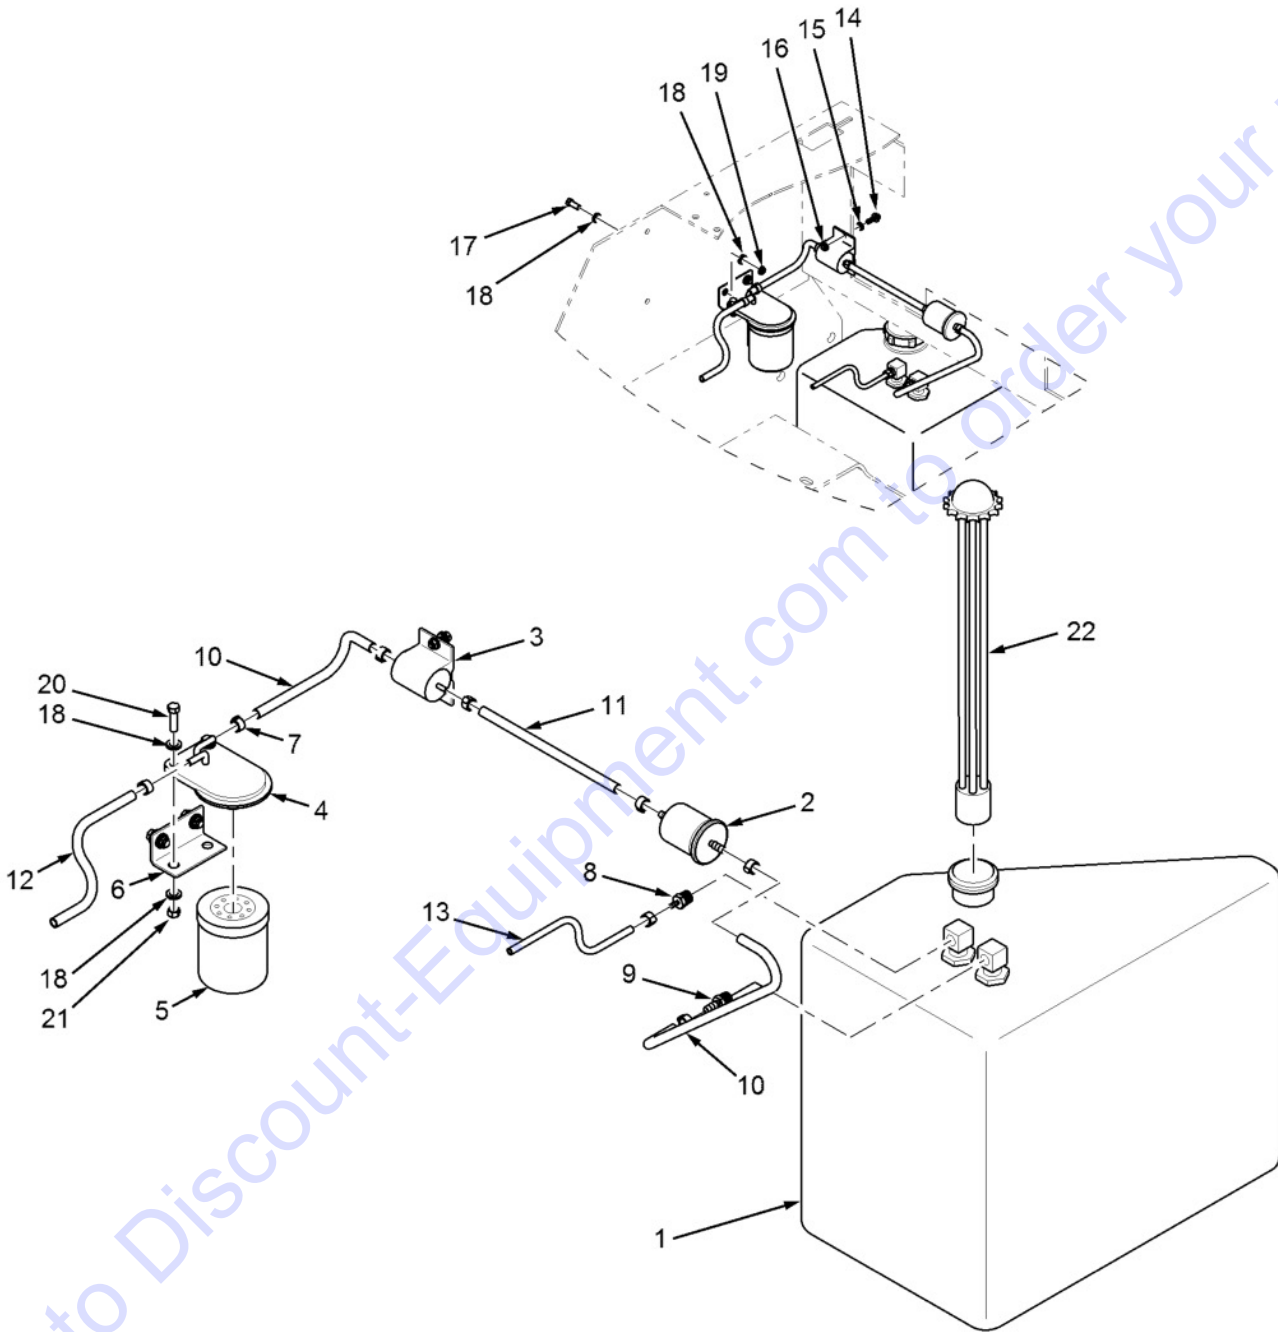

100243: FUEL SYSTEM ASSEMBLY

B-900-080-100243-1

E15

100243: FUEL SYSTEM ASSEMBLY					
ITEM	PART NUMBER	F/N	DESCRIPTION	QTY	UOM
1	376137		TANK, FUEL (PLASTIC)	1	EA
2	9101624		FILTER, FUEL (IN-LINE)	1	EA
3	9101888		PUMP, FUEL (ELECTRIC)	1	EA
4	473199		HOUSING, FUEL FILTER	1	EA
5	9102952		FILTER, FUEL (SPIN-ON)	1	EA
6	356949		BRACKET, FILTER HOUSING MOUNT	1	EA
7	029561		CLAMP, HOSE	8	EA
8	407189		FITTING (1/4-NPT MALE X 3/16 BARB, BRASS)	1	EA
9	068528		FITTING	1	EA
10	100151		LINE, FUEL (7")	2	EA
11	100152		LINE, FUEL (10")	1	EA
12	100153		LINE, FUEL (24")	1	EA
13	100147		HOSE, FUEL RETURN	1	EA
14	441550		CAPSCREW (1/4"-20NC X 3/4", FLANGE WHIZLOCK)	2	EA
15	011321		WASHER, FLAT (1/4")	2	EA
16	440636		LOCKNUT (1/4"-20NC, FLANGE, WHIZLOCK)	2	EA
17	083485		CAPSCREW (5/16"-18NC X 3/4", PL)	2	EA
18	011322		WASHER, FLAT (5/16")	8	EA
19	083535		NUT, HEX (5/16"-18NC, FLANGE, WHIZLOCK)	2	EA
20	441600		CAPSCREW (5/16"-18NC X 1", PL)	2	EA
21	083493		NUT, HEX (5/16"-18NC PL)	2	EA
22	467456		CAP, FUEL GAUGE	1	EA