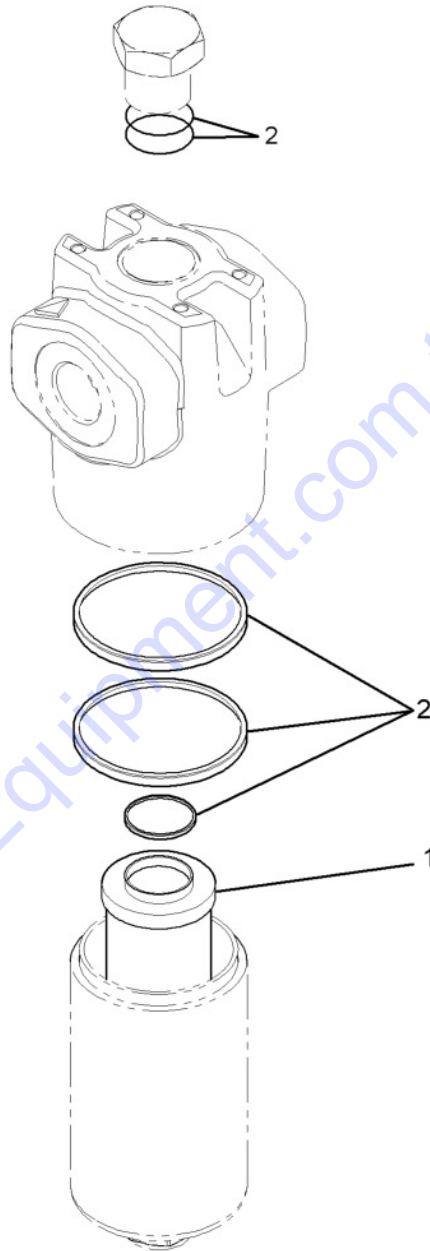

100101: HIGH PRESSURE FILTER ASSEMBLY

B-900-030-100101-1

E15

100101: HIGH PRESSURE FILTER ASSEMBLY					
ITEM	PART NUMBER	F/N	DESCRIPTION	QTY	UOM
1	9107085		FILTER, HYDRAULIC (HIGH PRESSURE)	1	EA
2	9107145		KIT, O-RING (FOR 100101 WHEN REPLACING 910785)	AR	EA

Go to Discount-Equipment.com to order your parts