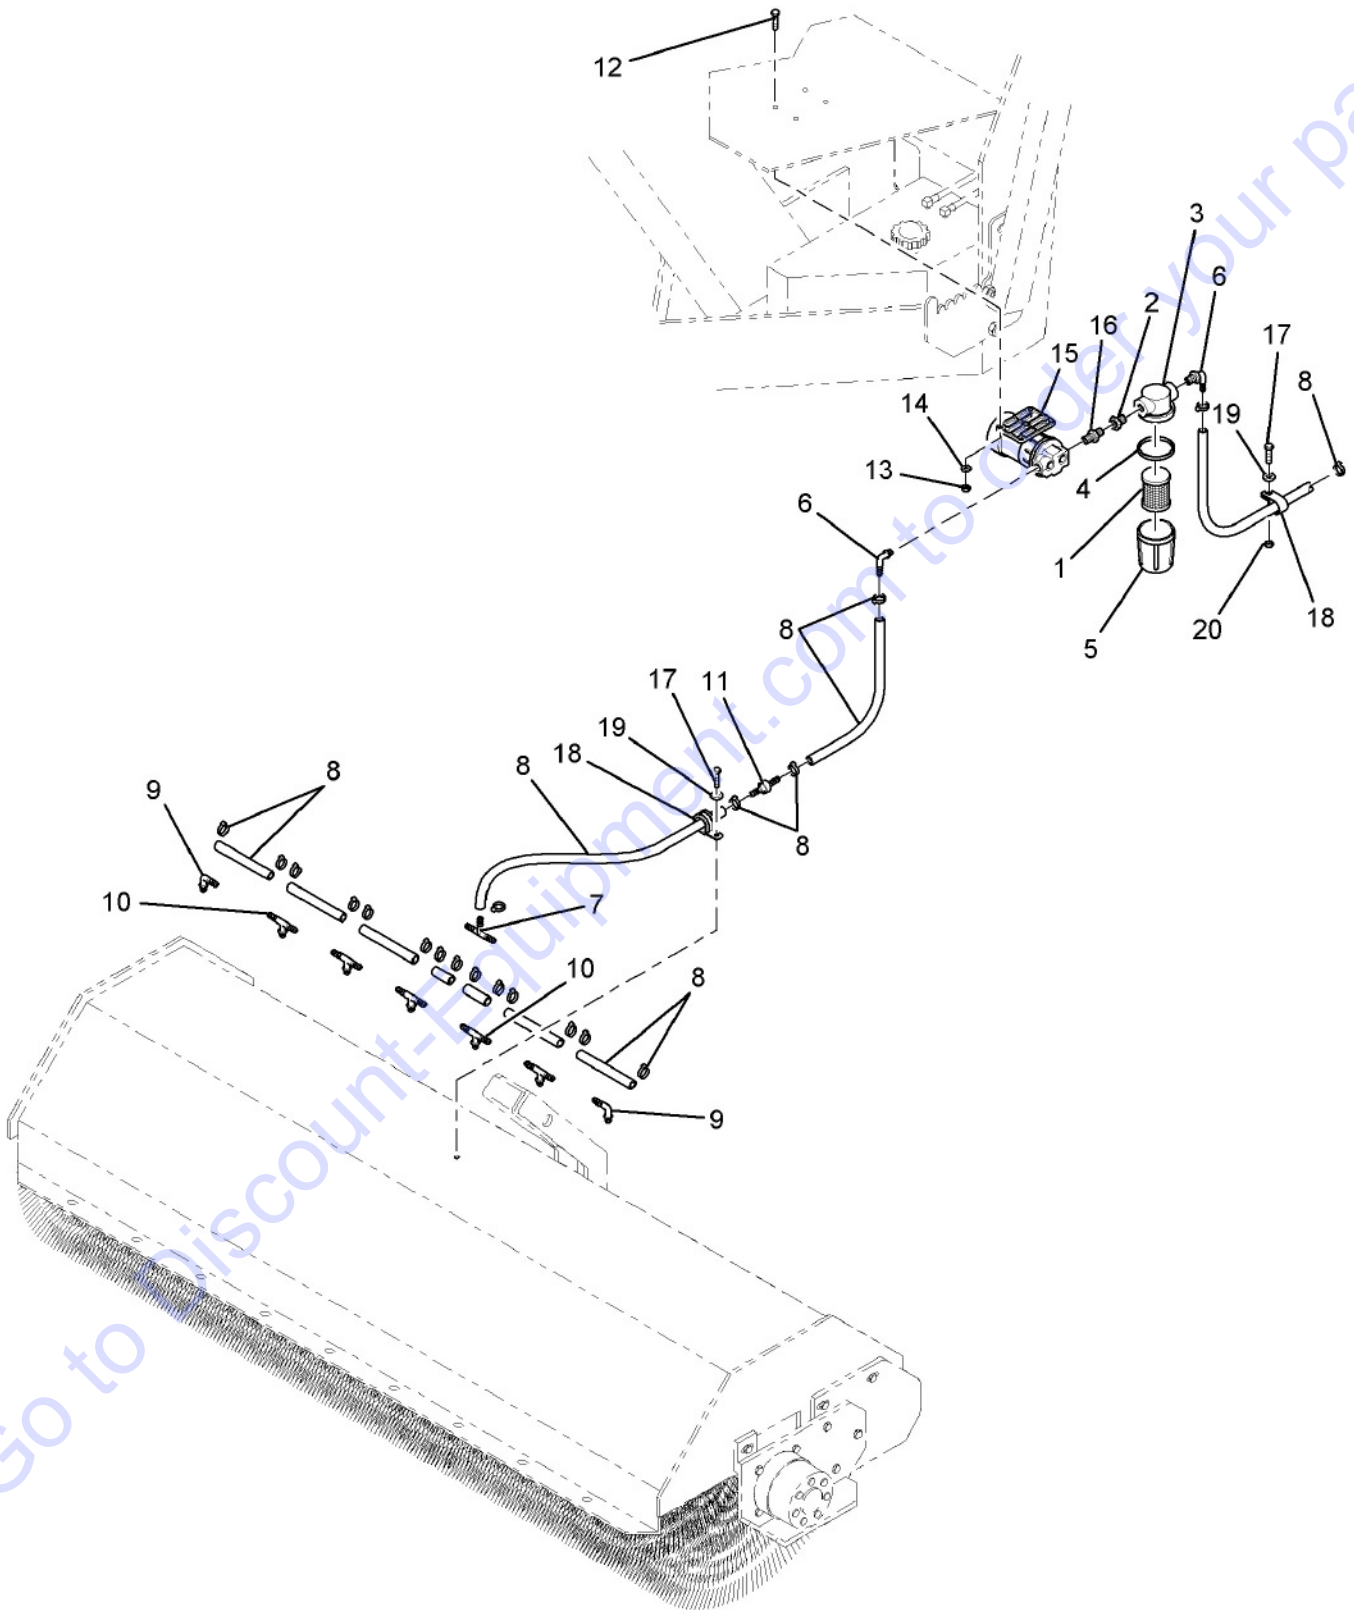

374646: SPRINKLER ASSY (6', SINGLE FILTER, BLACK TANKS)

B-900-100-374646B-1

374646: SPRINKLER ASSY (6', SINGLE FILTER, BLACK TANKS)					
ITEM	PART NUMBER	F/N	DESCRIPTION	QTY	UOM
1	9104062		SCREEN, SUCTION FILTER (GREEN)	1	EA
2	9101535		BUSHING (1/2"MNPT X 1/4"FNPT NYLON)	1	EA
3	9102321		HEAD, FILTER	1	EA
4	9102322		GASKET, FILTER HEAD	1	EA
5	9102329		BOWL, FILTER	1	EA
6	9103017		ELBOW, 90 DEGREE (1/2"MNPT X 3/8"BARB)	1	EA
7	447128		TEE (3/8" ID HOSE BARB)	1	EA
8	9101507		HOSE KIT (6' BROOM) (SEE PAGE 106)	1	EA
9	9104621K		SPRAY NOZZLE ASSEMBLY (L-BODY, BRASS) (SEE PAGE 112)	2	EA
10	9104620K		SPRAY NOZZLE ASSEMBLY (T-BODY, BRASS) (SEE PAGE 114)	5	EA
11	459743		VALVE, CHECK	1	EA
12	441568		CAPSCREW (1/4"-20NC X 1", FLANGE WHIZLOCK)	4	EA
13	010272		NUT, HEX (1/4"-20NC, FLANGE WHIZLOCK GR.G)	4	EA
14	010280		WASHER, LOCK (1/4")	4	EA
15	416826		PUMP, WATER (12V, 1.2 GPM)	1	EA
16	9101534		NIPPLE (1/4" X 1-1/4", PLASTIC)	1	EA
17	441667		CAPSCREW (3/8"-16NC X 1", FLANGE WHIZLOCK)	2	EA
18	461384		CLAMP (13/16" ID WITH 13/32 BOLT HOLD VINYL)	2	EA
19	011031		WASHER, FLAT (3/8")	2	EA
20	083501		NUT, HEX (3/8"-16NC, FLANGE, WHIZLOCK)	1	EA
	477941		ELBOW, 90 DEGREE (3/8"NPT X 3/8", PLASTIC)	1	EA