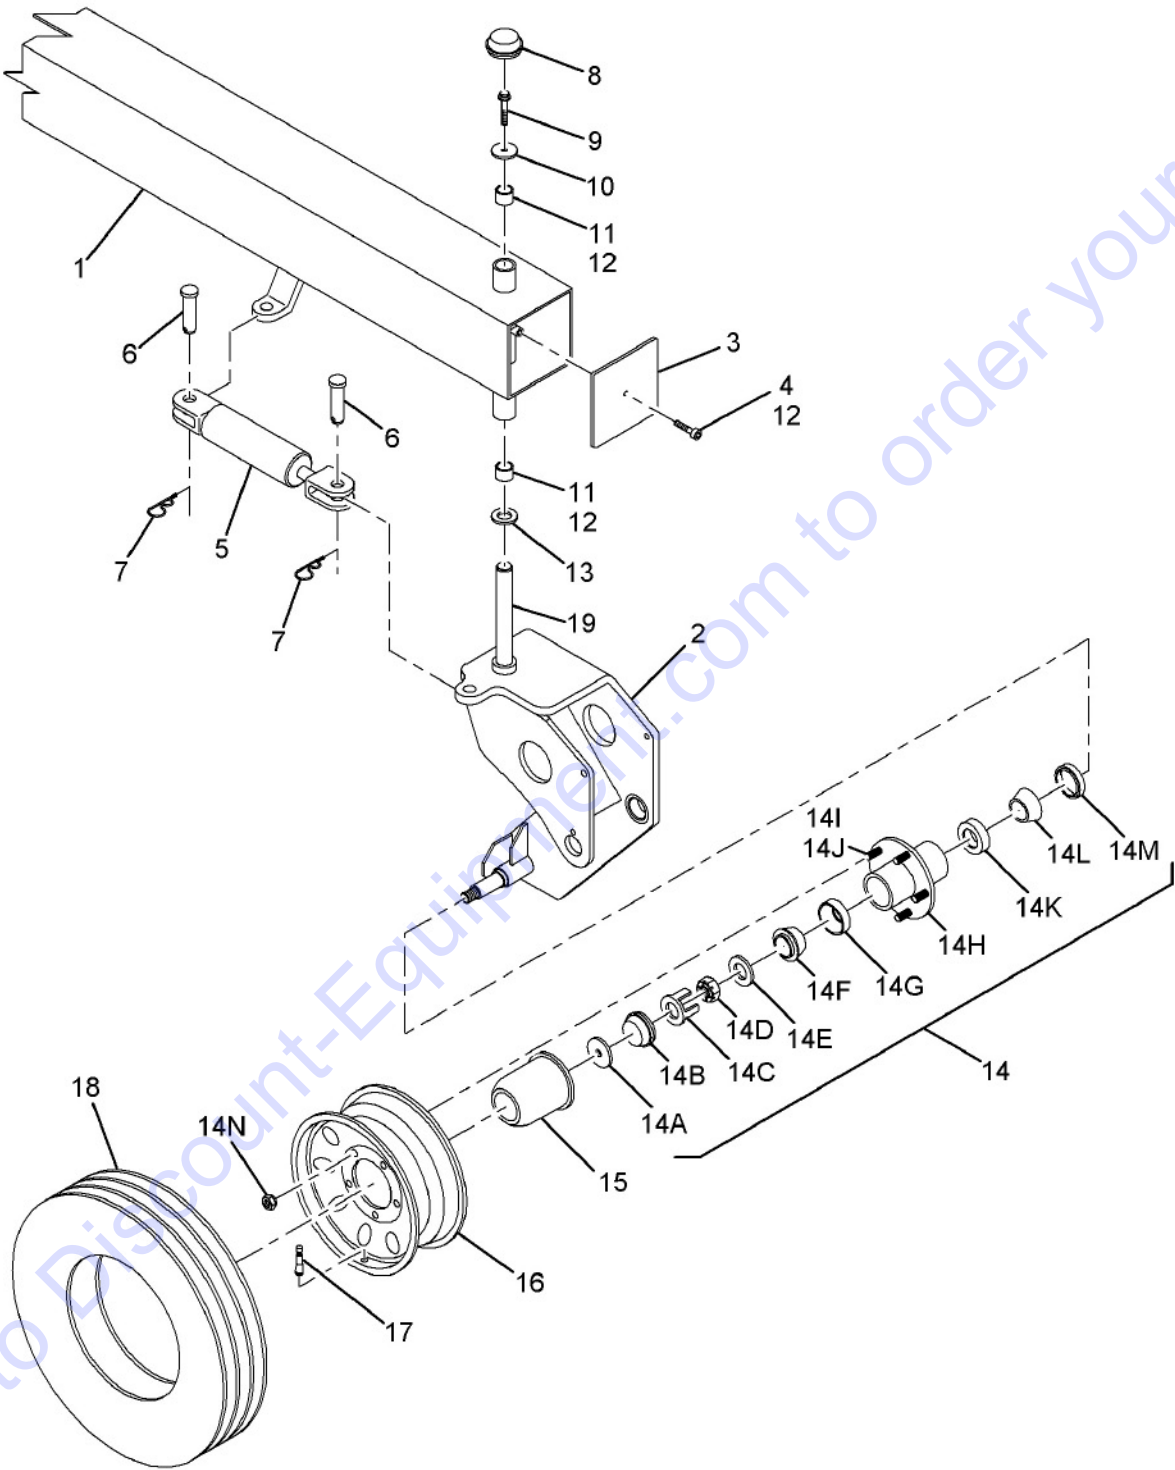

FRONT FORK ASSEMBLY

B-900-020-LM3-02-00-1

F15

FRONT FORK ASSEMBLY					
ITEM	PART NUMBER	F/N	DESCRIPTION	QTY	UOM
1	100074		FRAME	1	EA
2	376005		FORK, FRONT	1	EA
3	376252		COVER, FRAME TUBE (FRONT)	1	EA
4	472936		CAPSCREW, SOCKET HEAD (5/16"-18UNC X 1")	1	EA
5	467977		CYLINDER, STEERING	1	EA
6	9103034		PIN, CLEVIS (1" OD X 2-3/4" LONG)	2	EA
7	015768		CLIP, HAIR (3/16")	2	EA
8	440487		CAP, DUST	1	EA
9	441766		CAPSCREW (1/2"-13NC X 1", FLANGE, WHIZLOCK)	1	EA
10	459842		WASHER, PIN RETAINER (2" X 1/2" X 1/8")	1	EA
11	V63023100		BUSHING (2"OD X 1-3/4"ID X 2" LONG, BRONZE)	2	EA
12	047506		LOCTITE (RED #271)	AR	EA
13	376327		WASHER, THRUST (.125 X 2.50 X 1.765")	2	EA
14	421105		SPINDLE REPLACEMENT ASSEMBLY	1	EA
14A	375996		PLUG, BEARING CAP	1	EA
14B	375995		CAP, BEARING W/GREASE HOLE	1	EA
14C	375994		RETAINER, SPINDLE NUT	1	EA
14D	375993		NUT, SPINDLE	1	EA
14E	375992		WASHER	1	EA
14F	375986		HUB, BEARING	1	EA
14G	375987		OUTER RACE	1	EA
14H	375988		HUB (INCLUDES 375989, 9107069 & 375987)	1	EA
14I	375989		STUD, PRESS IN	5	EA
14J	375990		STUD, SCREW IN	5	EA
14K	9107069		INNER RACE	1	EA
14L	9107068		INNER BEARING	1	EA
14M	375985		SEAL, HUB	1	EA
14N	047480		LUG NUT	5	EA
15	472639		COVER, DUST CAP	1	EA
16	9104564		RIM, WHEEL	1	EA
17	029629		STEM, VALVE	1	EA
18	9104606		TIRE (P20575R14, NOT AVAILABLE FOR RESALE)	1	EA
	031401		FITTING, GREASE (STRAIGHT, 1/4"-28NF)	1	EA
19	375974		PIN, FRONT FORK (16" X 1 3/4 DIA.)	1	EA