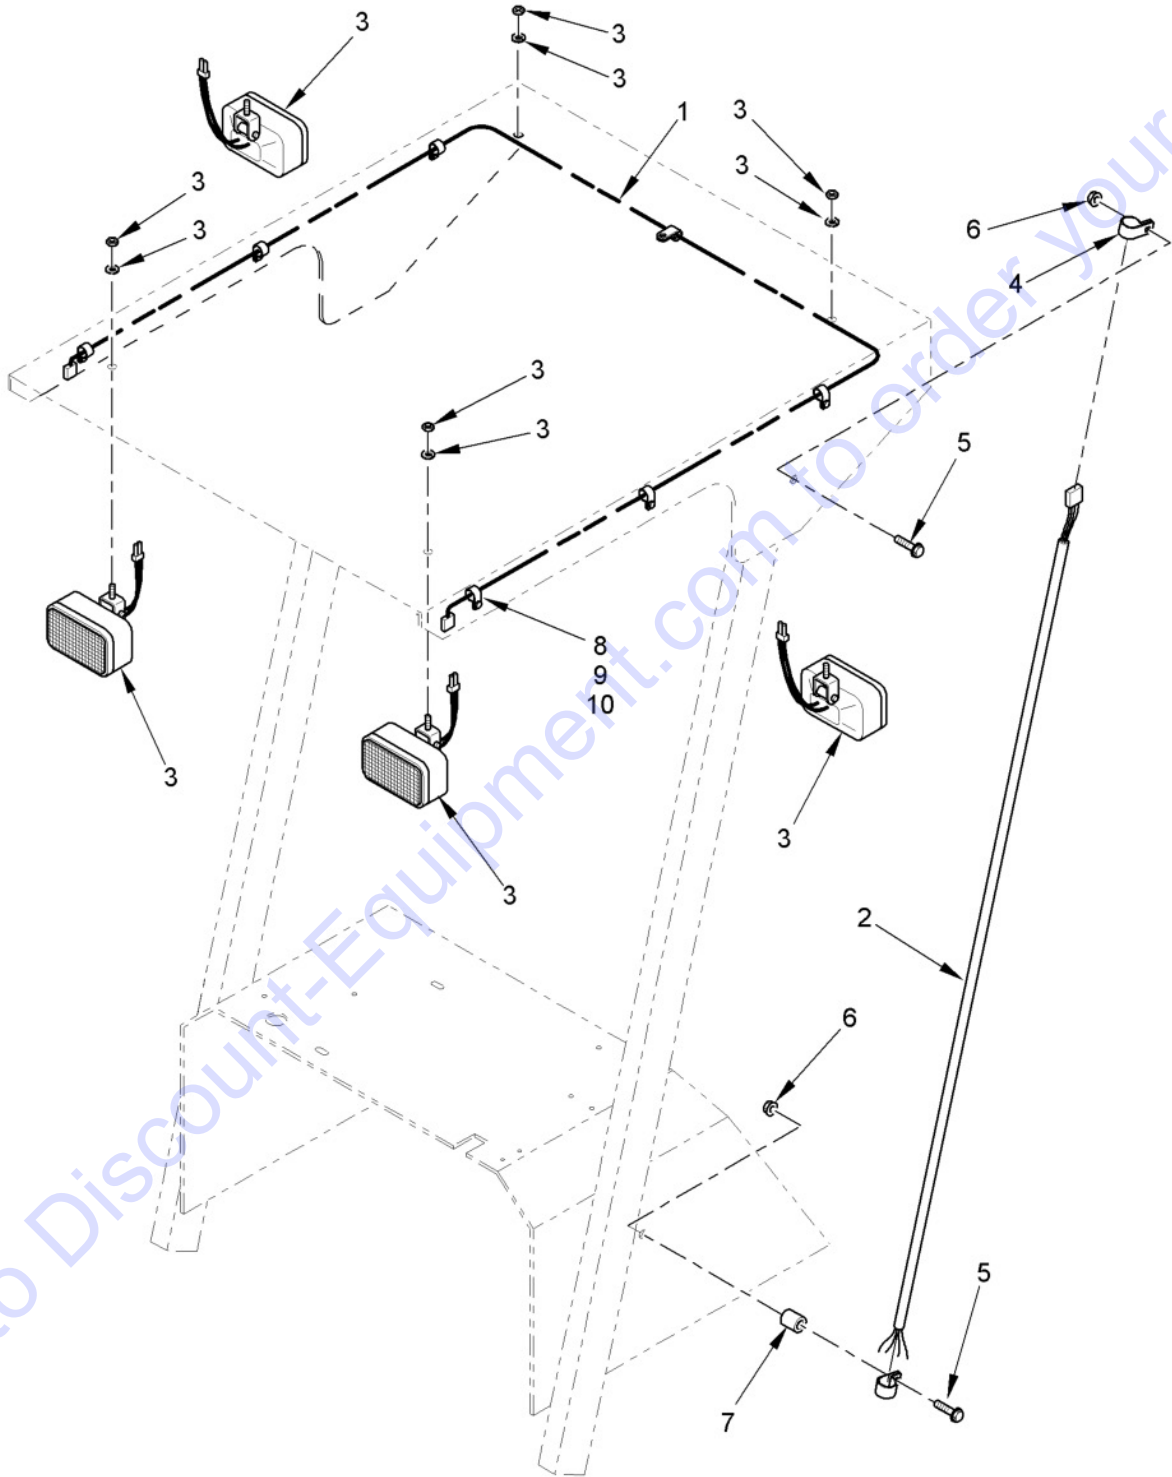

Go to Discount-Equipment.com to order your parts

379024: LIGHT KIT (FRONT AND REAR)

B-900-100-379024-1

F15

379024: LIGHT KIT (FRONT AND REAR)					
ITEM	PART NUMBER	F/N	DESCRIPTION	QTY	UOM
1	379032		HARNESS, LIGHT	1	EA
2	377598		HARNESS, LIGHT POWER	1	EA
3	373548		LIGHT WITH TERMINAL ENDS ASSEMBLY	4	EA
4	028993		CLAMP, LOOP (1/2" ID)	2	EA
5	441600		CAPSCREW (5/16"-18NC X 1", PL)	2	EA
6	083535		NUT, HEX (5/16"-18NC, FLANGE, WHIZLOCK)	2	EA
7	379115		SPACER (.50 O.D. X .058 X 1.75")	1	EA
8	441550		CAPSCREW (1/4"-20NC X 3/4", FLANGE WHIZLOCK)	7	EA
9	440636		LOCKNUT (1/4"-20NC, FLANGE, WHIZLOCK)	7	EA
10	070516		CLAMP (1/2")	7	EA
	460139		SWITCH, 3-POSITION (OFF/ON/ON)	1	EA