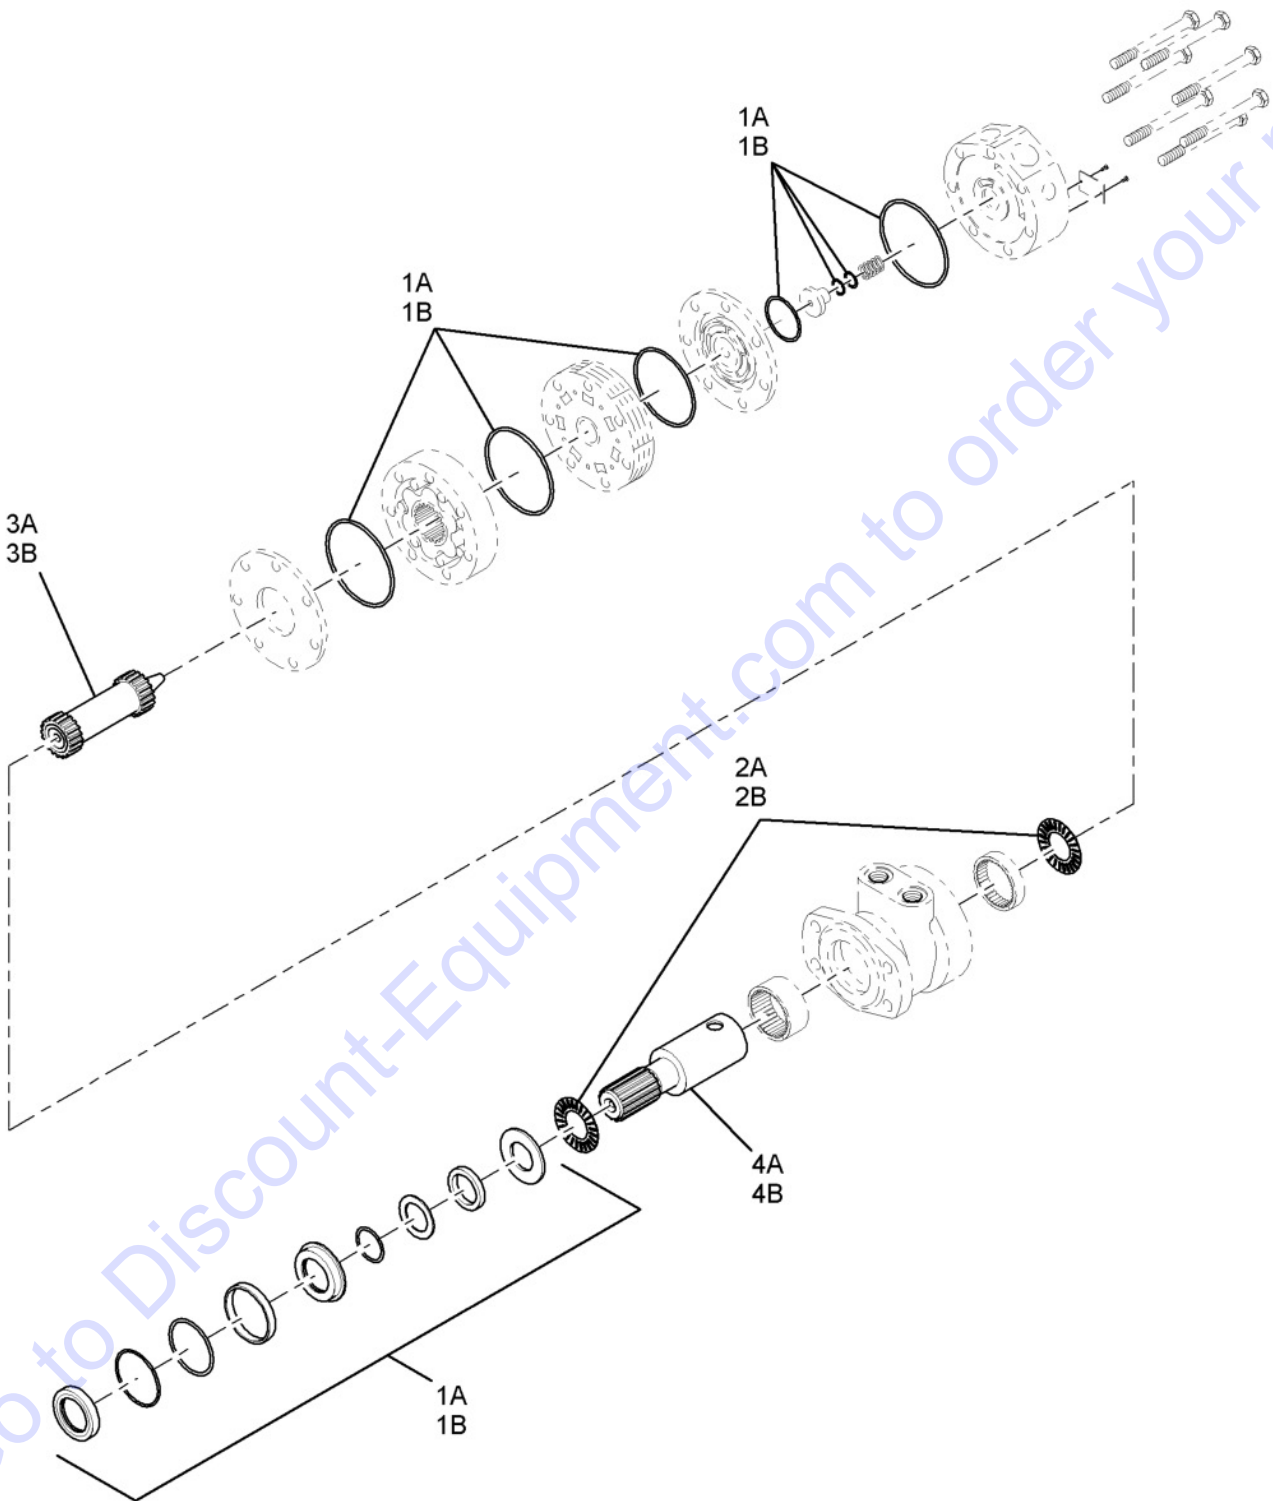

9103730: WHEEL DRIVE MOTOR ASSEMBLY

B-900-030-CAP3-0019-1

9103730: WHEEL DRIVE MOTOR ASSEMBLY					
ITEM	PART NUMBER	F/N	DESCRIPTION	QTY	UOM
1A	9101638		KIT, SEAL (500-RE)	1	EA
1B	511607		KIT, SEAL (600-DR)	1	EA
2A	9104422		BEARING, THRUST (500-RE)	2	EA
2B	380788		BEARING, THRUST (600-DR)	2	EA
3A	452771		LINK, DRIVE (500-RE)	1	EA
3B	380789		LINK, DRIVE (600-DR)	1	EA
4A	9104530		SHAFT (500-RE)	1	EA
4B	409940		SHAFT (600-DR)	1	EA

Go to Discount-Equipment.com to order your parts