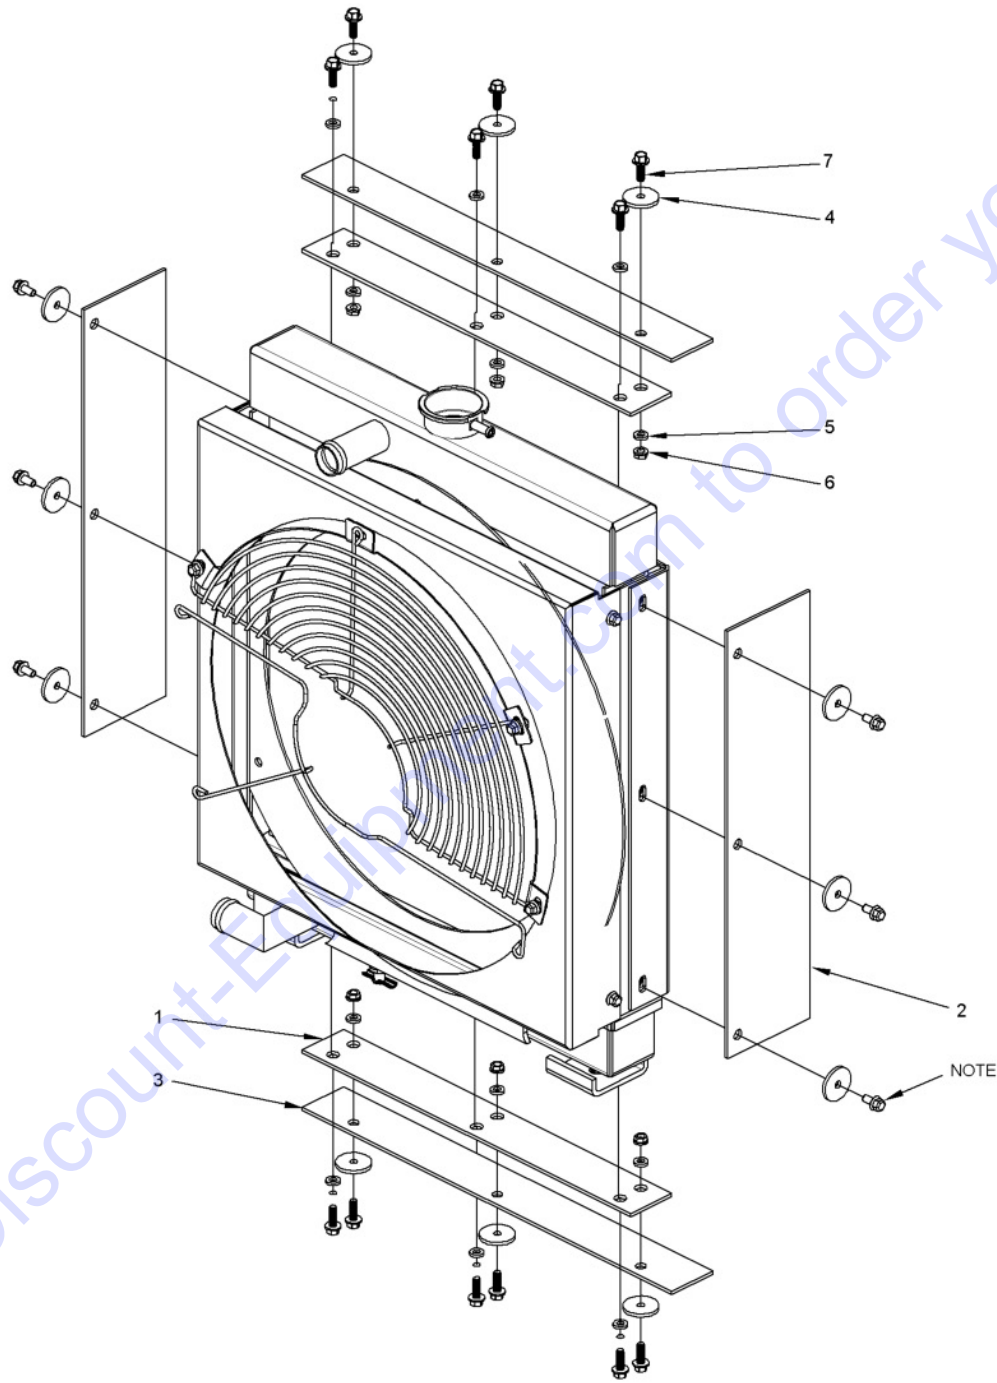

1000047: RADIATOR ASSEMBLY

NOTE: SUPPLIED WITH RADIATOR ASSEMBLY

B-900-080-1000047-1

1000047: RADIATOR ASSEMBLY

ITEM	PART NUMBER	F/N	DESCRIPTION	QTY	UOM
1	100108		BRACKET, RADIATOR	2	EA
2	100194		BAFFLE, RADIATOR (LEFT/RIGHT)	2	EA
3	100195		BAFFLE, RADIATOR (TOP/BOTTOM)	2	EA
4	010299		WASHER	12	EA
5	011321		WASHER, FLAT (1/4")	12	EA
6	440636		LOCKNUT (1/4"-20NC, FLANGE, WHIZLOCK)	6	EA
7	441550		CAPSCREW (1/4"-20NC X 3/4", FLANGE WHIZLOCK)	12	EA

Go to Discount-Equipment.com to order your parts