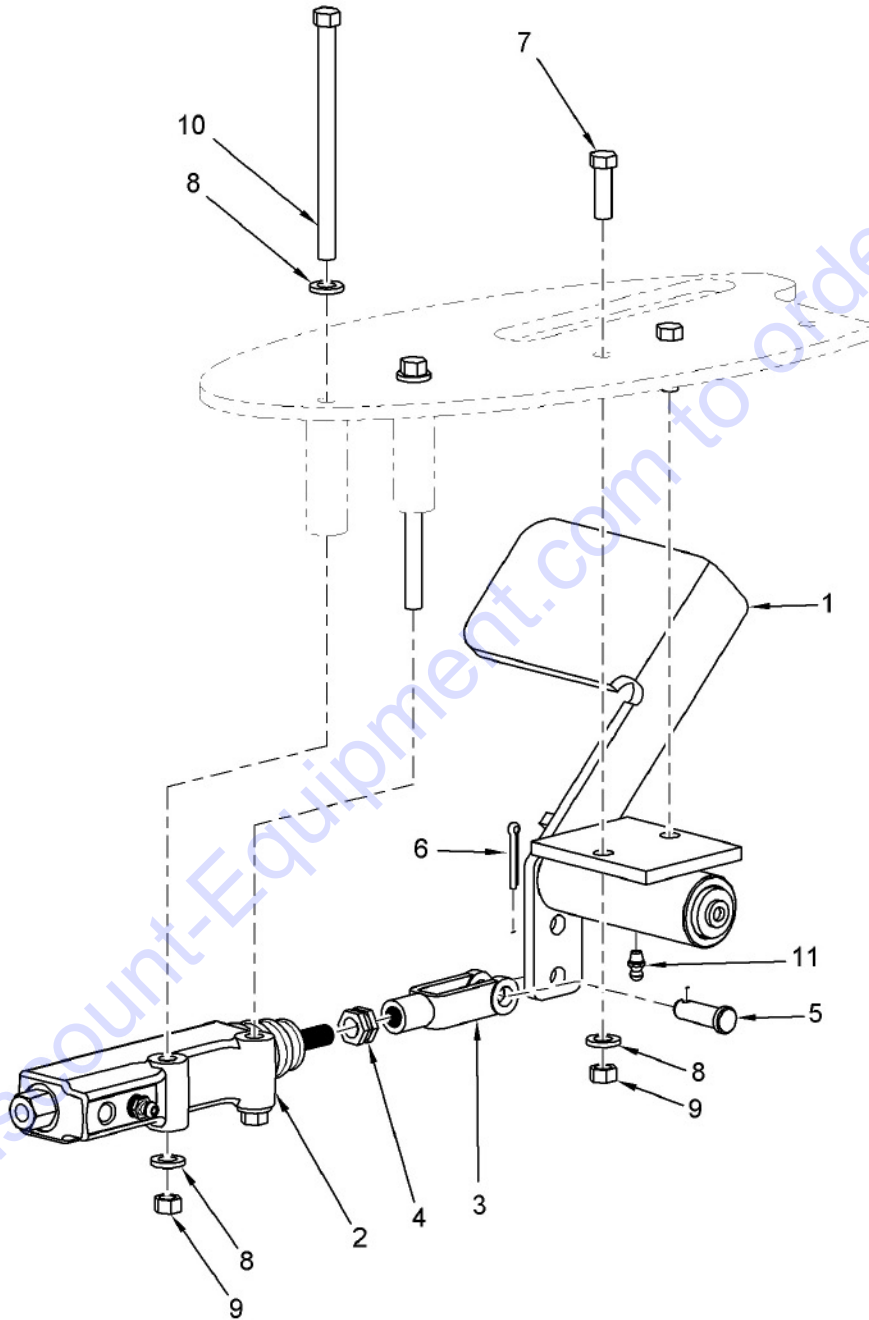

100241: BRAKE PEDAL ASSEMBLY

100241: BRAKE PEDAL ASSEMBLY					
ITEM	PART NUMBER	F/N	DESCRIPTION	QTY	UOM
1	100084		PEDAL, BRAKE	1	EA
2	100086		CYLINDER, MASTER	1	EA
3	031930		CLEVIS, ROD END (0.37"-24NF)	1	EA
4	V23404500		NUT	1	EA
5	025676		PIN, CLEVIS	1	EA
6	015131		PIN, COTTER	1	EA
7	441600		CAPSCREW (5/16"-18NC X 1", PL)	2	EA
8	011322		WASHER, FLAT (5/16")	6	EA
9	083493		NUT, HEX (5/16"-18NC PL)	4	EA
10	010478		BOLT	2	EA
11	031401		FITTING, GREASE (STRAIGHT, 1/4"-28NF)	1	EA

Go to Discount-Equipment.com to order your parts