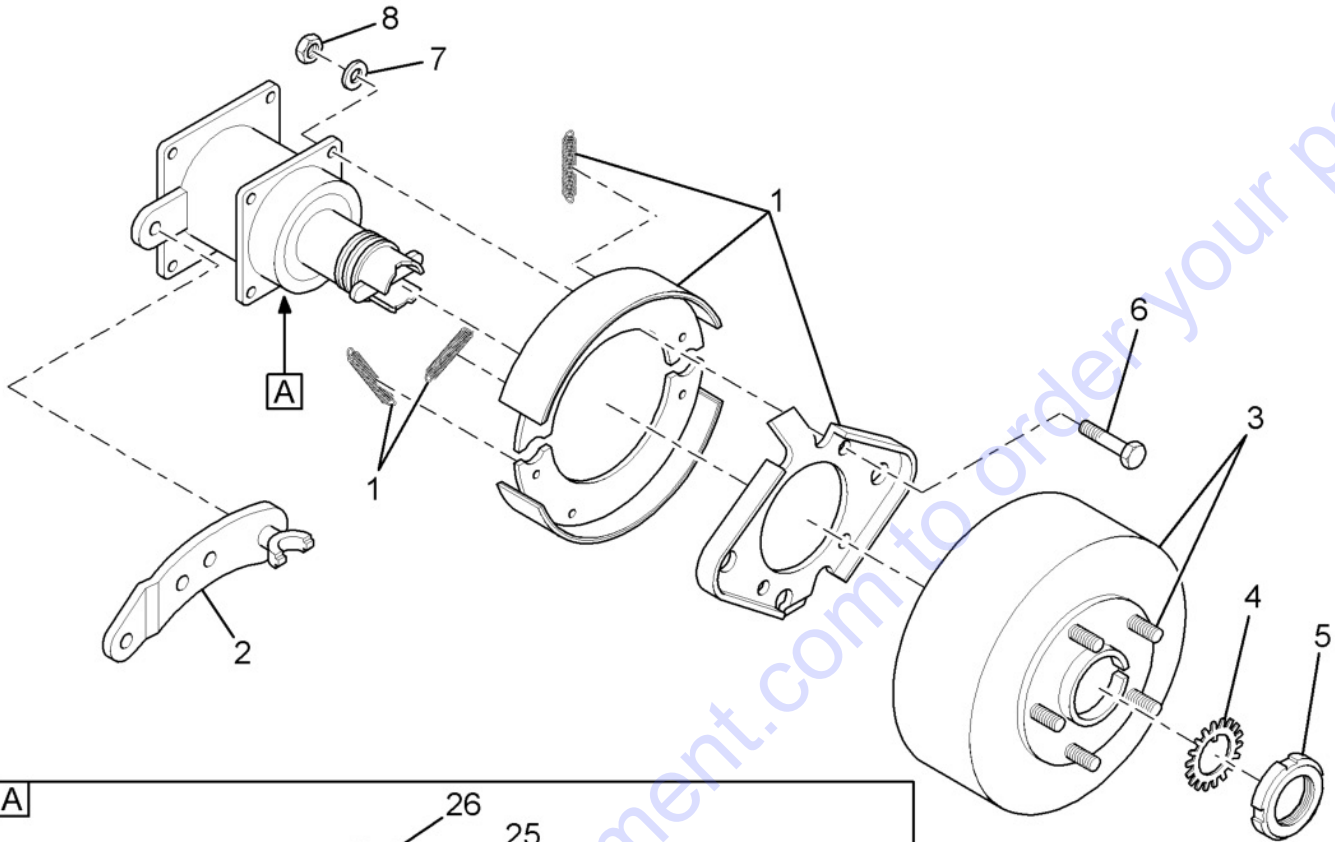

9104349: HYDRAULIC DISCONNECT ASSEMBLY (W/BRAKE)

B-900-040-9104349-1

9104349: HYDRAULIC DISCONNECT ASSEMBLY (W/BRAKE)

ITEM	PART NUMBER	F/N	DESCRIPTION	QTY	UOM
1	9101879		BRAKE PAD ASSEMBLY	1	EA
2	9103170		ARM, DISCONNECT BRAKE	1	EA
3	9103171		DRUM, DISCONNECT BRAKE	1	EA
4	9102092		RING, DISCONNECT LOCK	2	EA
5	9102091		NUT, DISCONNECT LOCK	2	EA
6	056879		BOLT, HEX HEAD (1/2"-20NF X 1-1/4")	4	EA
7	011643		WASHER, LOCK (1/2")	4	EA
8	041582		NUT (1/2"-20NF)	4	EA
9	9103168		HOUSING (W/O BRAKE)	1	EA
10	V61011600		CUP, OUTER BEARING	1	EA
11	V61011700		CONE, OUTER BEARING	1	EA
12	9102975		SEAL, INNER BEARING	2	EA
13	9103159		SPINDLE SHAFT, DISCONNECT	1	EA
14	9103160		RING, SNAP (O.D.)	1	EA
15	9103161		SHAFT, INTERNAL SMALL	1	EA
16	9102945		SPRING, HYDRAULIC DISCONNECT	1	EA
17	9102976		WASHER, HYDRAULIC DISCONNECT	1	EA
18	9103162		RING, SNAP (HYDRAULIC DISCONNECT)	1	EA
19	9102974		OUTER SEAL, DISCONNECT SMALL	1	EA
20	9102094		EAR/HANDLE, DISCONNECT	1	EA
21	034660		SNAP RING, DISCONNECT EAR/HANDLE	1	EA
22	066993		BEARING CUP (INNER), DISCONNECT	1	EA
23	067017		BEARING CONE (INNER), DISCONNECT	1	EA
24	9103165		TONGUE WASHER, DISCONNECT BEARING (INNER)	1	EA
25	9103163		SNAP RING, DISCONNECT SPLINE COUPLER	1	EA
26	9101468		SPLINE COUPLER, DISCONNECT	1	EA
27	9103167		KEY, DISCONNECT WHEEL HUB	1	EA
	366914		WRENCH, HUB	1	EA
	042275		PLUG, COUNTERSUNK (1/8"NPT)	2	EA