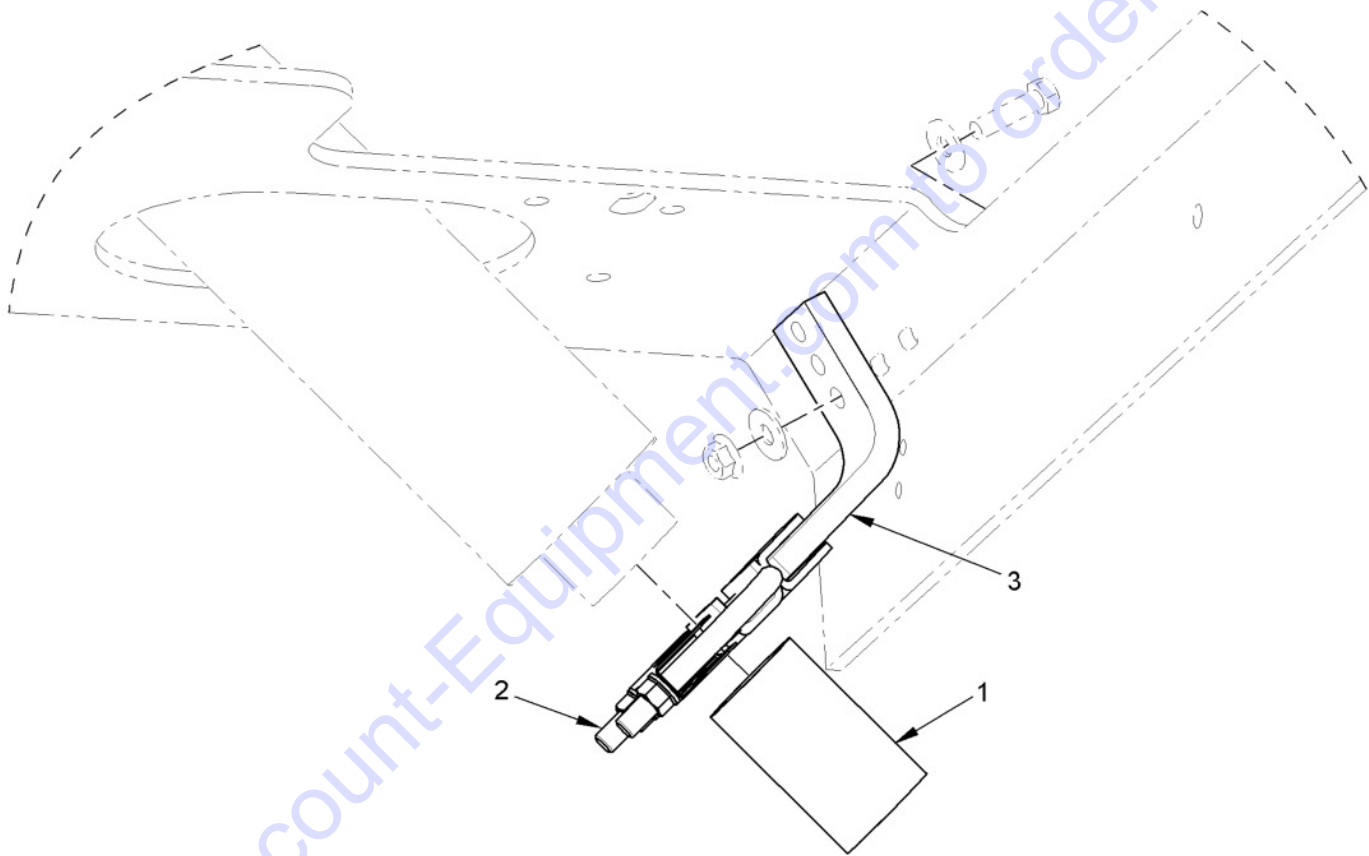

1000063: MUFFLER HANGER ASSEMBLY

B-900-080-1000063-1

H15

1000063: MUFFLER HANGER ASSEMBLY

ITEM	PART NUMBER	F/N	DESCRIPTION	QTY	UOM
1	9104537		TUBE (1.75X16)		
2	V63004000		CLAMP (1.75)		
3	1000062		HANGER, EXHAUST		

Go to Discount-Equipment.com to order your parts