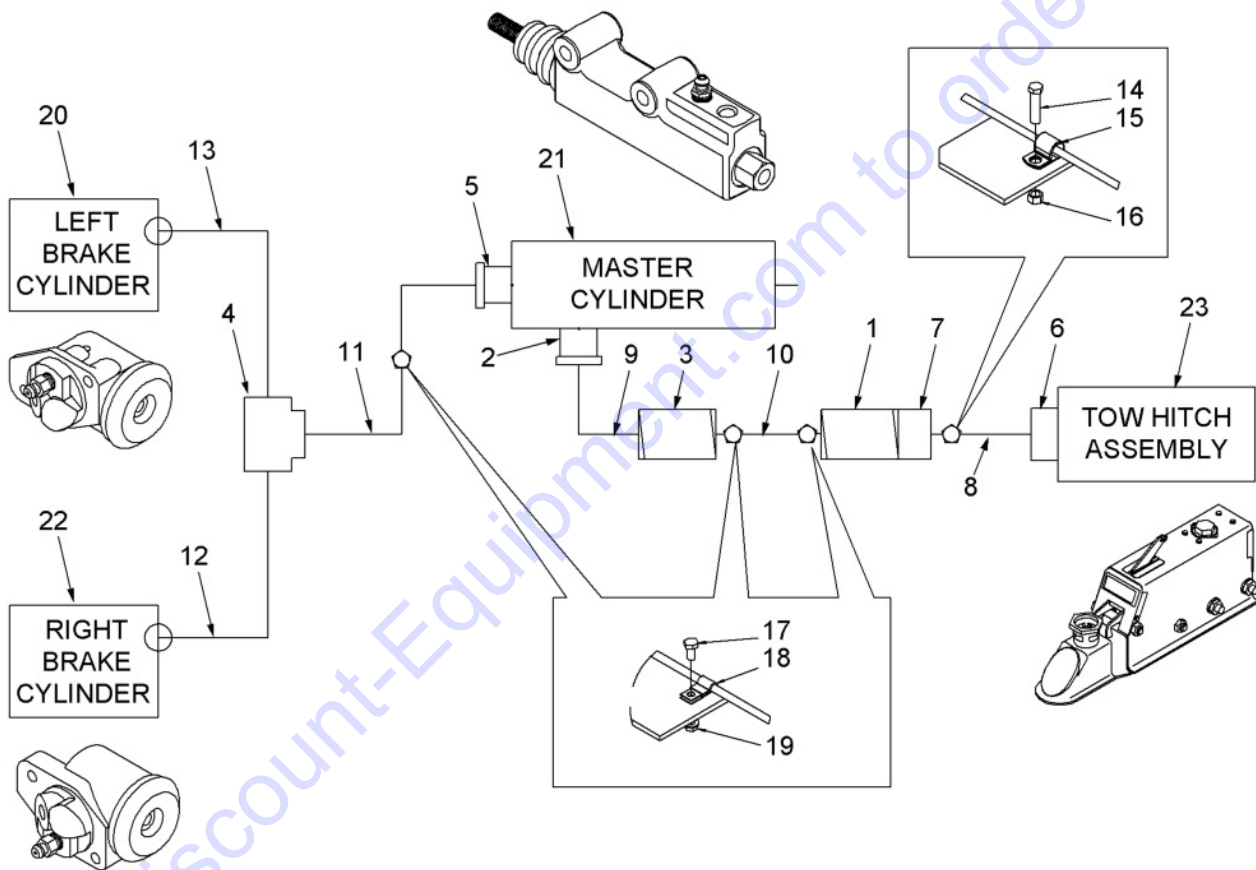

374629A: BRAKE LINE ASSEMBLY

B-900-040-374629A-1

E15

374629A: BRAKE LINE ASSEMBLY					
ITEM	PART NUMBER	F/N	DESCRIPTION	QTY	UOM
1	448845		UNION (.25 TUBE INVERTED FLARE)	1	EA
2	054171		ADAPTER, STRAIGHT (3/16" TUBE X 1/8"NPT)	1	EA
3	067561		FITTING, UNION (3/16" TUBE X 3/16" TUBE)	1	EA
4	434944		ADAPTER, TEE (3/16" FEMALE)	1	EA
5	060533		FITTING	1	EA
6	044495		CONNECTOR (3/16"MIF TO 1/4"FIF)	1	EA
7	077495		CONNECTOR, STRAIGHT (1/4" TO 3/16")	1	EA
8	377382		HOSE (04-04MF04MF X 47.00" 100R1)	1	EA
9	377150		TUBE (.18 STEEL BRAKE X 60.00")	1	EA
10	067728		TUBE (3/16" STEEL BRAKE X 51")	1	EA
11	252148		LINE, BRAKE	1	EA
12	377168		TUBE (.18 STEEL BRAKE R.H. X 40.00")	1	EA
13	377176		TUBE (.18 STEEL BRAKE L.H. X 40.00")	1	EA
14	441618		CAPSCREW (5/16"-18NC X 1-1/4", FLANGE WHIZLOCK)	1	EA
15	028993		CLAMP, LOOP (1/2" ID)	1	EA
16	083493		NUT, HEX (5/16"-18NC PL)	3	EA
17	441501		CAPSCREW (1/4"-20NC, FLANGE WHIZLOCK)	3	EA
18	036715		CLAMP (1/4"DIA)	3	EA
19	440636		LOCKNUT (1/4"-20NC, FLANGE, WHIZLOCK)	3	EA
20	409110		CYLINDER, BRAKE (LEFT HAND)	1	EA
21	100086		CYLINDER, MASTER	1	EA
22	409128		CYLINDER, BRAKE (RIGHT HAND)	1	EA
23	374728		TOW HITCH ASSEMBLY (SEE PAGE 124)	1	EA