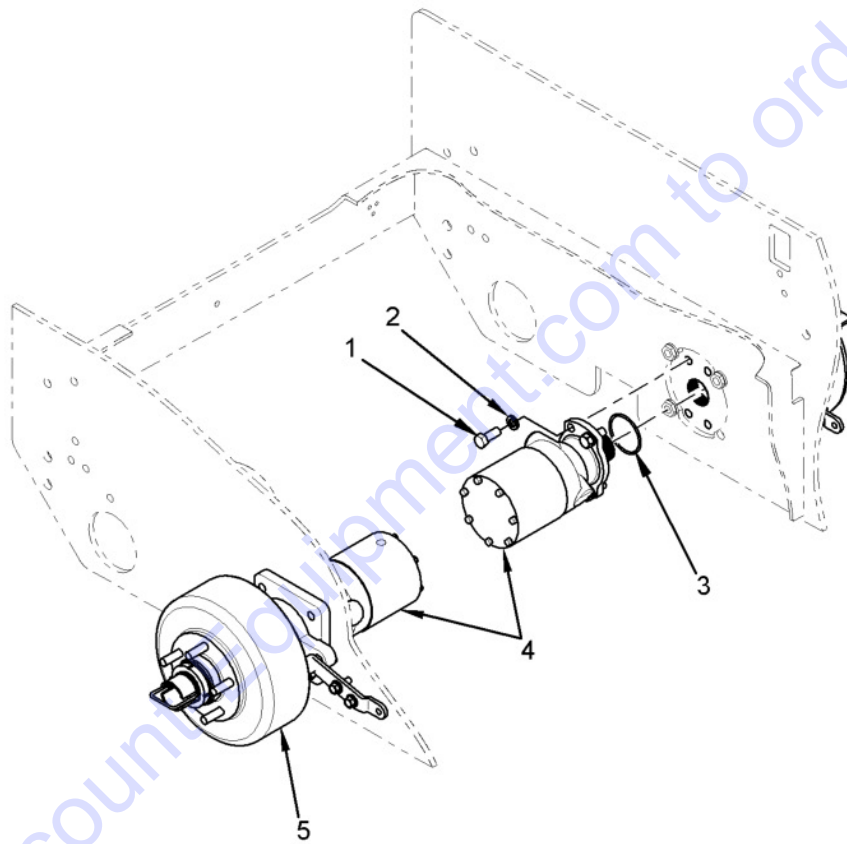

WHEEL DRIVE MOTORS

B-900-030-LM3-03-01-1

E15

WHEEL DRIVE MOTORS					
ITEM	PART NUMBER	F/N	DESCRIPTION	QTY	UOM
1	056879		CAPSCREW (1/2"-20NF X 1-1/4")	4	EA
2	011643		WASHER, LOCK (1/2")	4	EA
3	9101452		O-RING	1	EA
4	9103730		HYDRAULIC DRIVE MOTOR ASSEMBLY (SEE PAGE 102)	2	EA
5	9104349		HYDRAULIC DISCONNECT ASSEMBLY (W/BRAKE) (SEE PAGE 10)	2	EA

Go to Discount-Equipment.com to order your parts