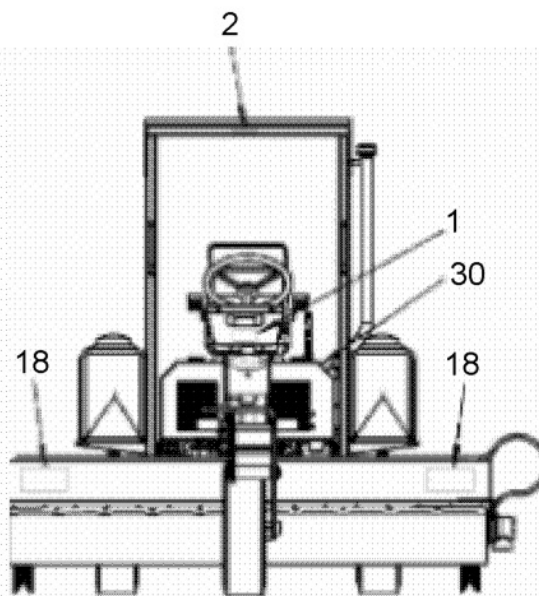

377002A: DECALS

B-900-060-377002A-1

377002A: DECALS					
ITEM	PART NUMBER	F/N	DESCRIPTION	QTY	UOM
1	100141		DECAL, WARNING (HUB)	1	EA
2	100142		DECAL, NAME PLATE	1	EA
3	100143		DECAL, LUBRICATION AND MAINTENANCE	1	EA
4	100144		DECAL, OPERATING INSTRUCTIONS	1	EA
5	100145		DECAL, DIRECTIONAL CONTROL	1	EA
6	100169		DECAL, DASH PANEL (SM300)	1	EA
7	100204		DECAL, WARNING (DIRECTIONAL)	1	EA
8	151660		DECAL, RADIATOR (EXTENDED LIFE)	1	EA
9	432955		SAFETY WALK (11.00" X 12.50")	1	EA
10	436261		TAPE, REFLECTOR (RED)	2	EA
11	443614		DECAL, DANGER (ROTATING FAN)	1	EA
12	446387		DECAL, DANGER (EXPLOSION HAZARD)	1	EA
13	448811		DECAL, WARNING (CALIFORNIA)	1	EA
14	450148		DECAL, DIESEL FUEL	1	EA
15	450155		DECAL, HYDRAULIC OIL	1	EA
16	460170		PAD, PEDAL	3	EA
17	462606		DECAL, STEERING WHEEL	1	EA
18	467266		DECAL, WARNING (STAND CLEAR OF BROOM)	2	EA
19	472720		DECAL, DANGER (PINCH POINT)	2	EA
20	472738		DECAL, DANGER (NO RIDERS)	2	EA
21	472746		DECAL, TIE DOWN	2	EA
22	472753		DECAL, WATER TANK	2	EA
23	472761		DECAL, WATER TANK DRAIN	2	EA
24	472779		DECAL, STEERING VALVE	1	EA
25	472795		DECAL, RADIATOR CAP	1	EA
26	472811		DECAL, FILTER SCREEN	1	EA
27	472829		DECAL, TOWING INSTRUCTIONS (BEFORE AND AFTER)	2	EA
28	472830		DECAL, FRONT FORK	1	EA
29	472837		DECAL, TOWING INSTRUCTIONS	2	EA
30	472838		DECAL, CAUTION (PARK)	1	EA