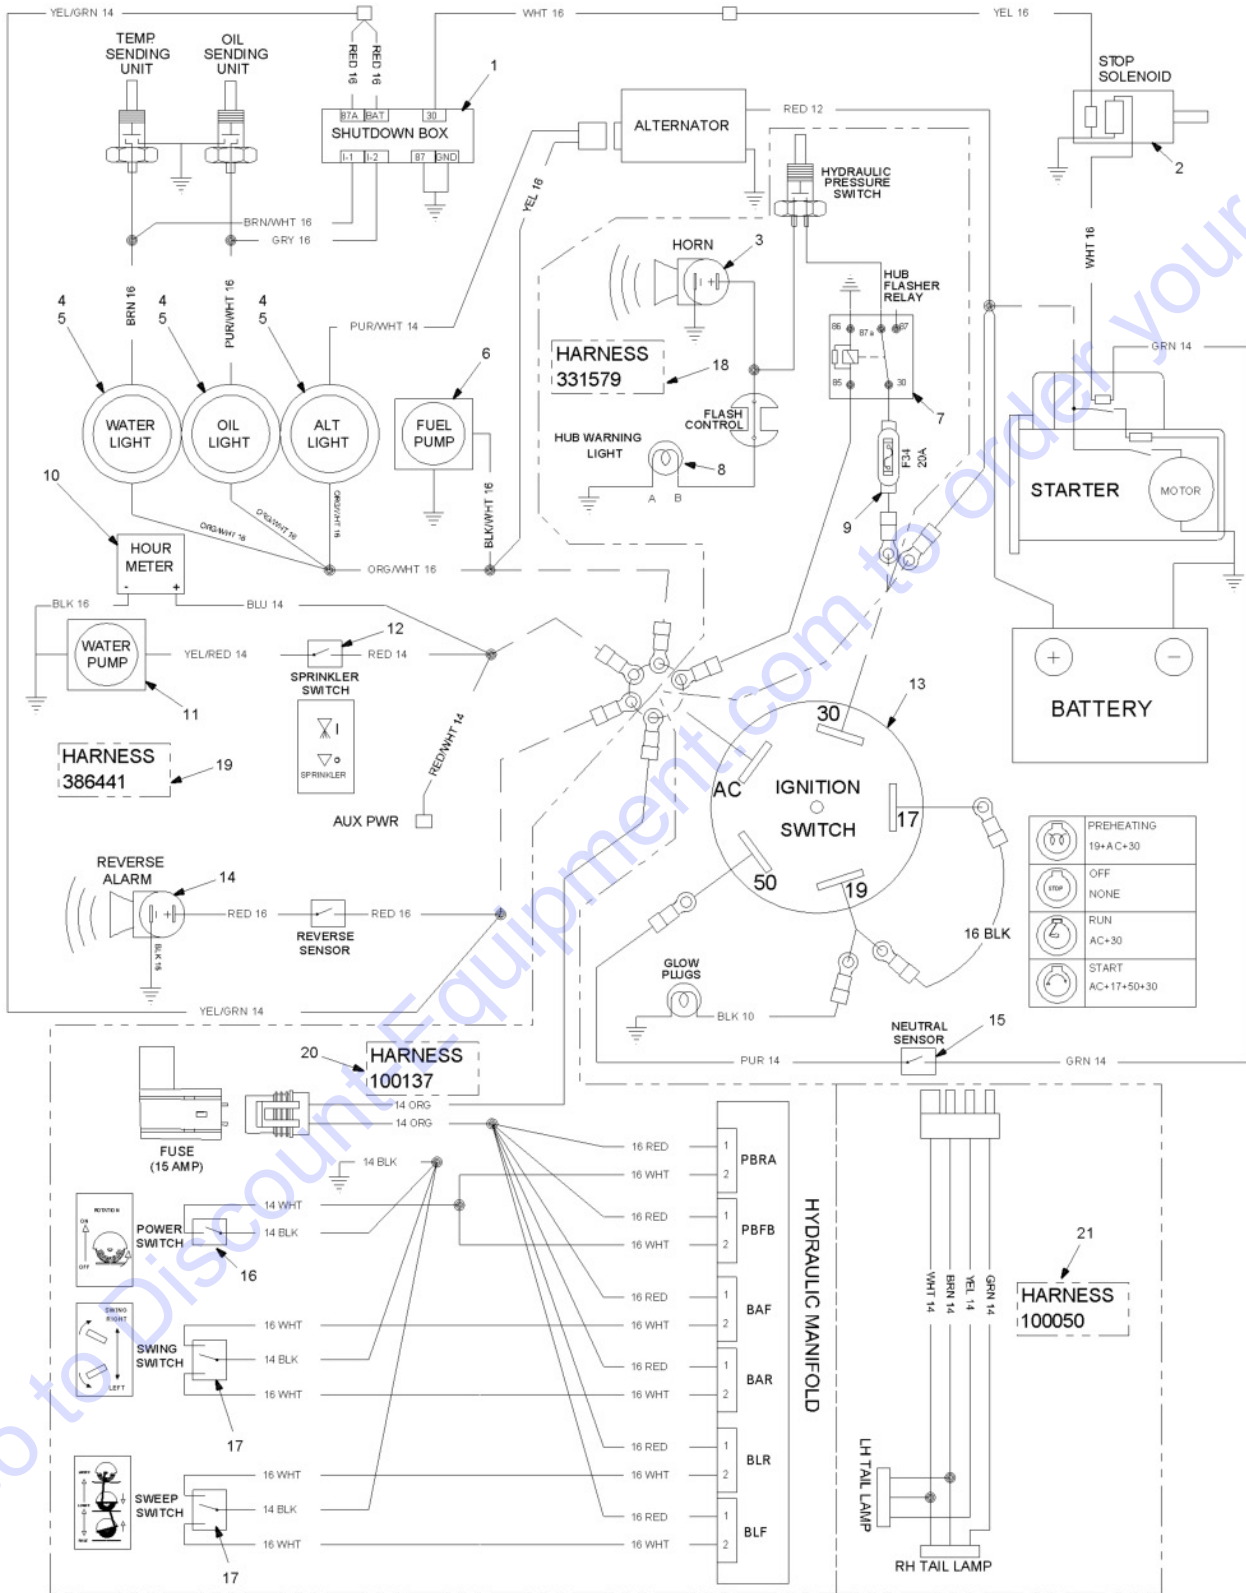

WIRING HARNESS ASSEMBLY

B-900-070-LM3-07-00-1

WIRING HARNESS ASSEMBLY					
ITEM	PART NUMBER	F/N	DESCRIPTION	QTY	UOM
1	465229		MODULE, ENGINE PROTECTION	1	EA
2	447673		SOLENOID, SHUTOFF (2 WIRE)	1	EA
3	476937		HORN (12V, W/BRACKET)	1	EA
4	057448		LIGHT, INDICATOR (RED)	3	EA
5	060624		BULB (12V, 2-WATT)	3	EA
6	9101888		PUMP, FUEL (ELECTRIC)	1	EA
7	442095		RELAY (12V, 30AMP)	1	EA
8	V63121300		MODULE, FLASHER (3 PRONG)	1	EA
9	077041		FUSE (20A)	1	EA
10	460485		METER, HOUR	1	EA
11	416826		PUMP, WATER (12V, 1.2 GPM)	1	EA
12	460113		SWITCH, 2-POSITION (ON/OFF, W/LIGHT)	1	EA
13	9101497		SWITCH, IGNITION (KUBOTA ENGINE, W/9101528 KEYS)	1	EA
14	473736		ALARM, REVERSE	1	EA
15	413875		SWITCH, NEUTRAL START	1	EA
16	100136		SWITCH, POWER	1	EA
17	100135		SWITCH, 3-POSITION	2	EA
18	331579		HARNESS, WIRING (HUB DISCONNECT WARNING)	1	EA
19	386441		HARNESS, WIRING (MAIN ENGINE)	1	EA
20	100137		HARNESS, WIRING (MANIFOLD)	1	EA
21	100050		HARNESS, WIRING (TAIL LIGHT)	1	EA
	9101528		KEYS, IGNITION (KUBOTA ENGINE)	1	EA
	094623		LAMP, STROBE (BULB)	1	EA
	100171		SWITCH, FLOORBOARD REVERSE ALARM	1	EA
	381418		KIT, STROBE LIGHT	1	EA
	473066		KIT, SOLENOID TERMINAL CONNECTOR	1	EA
	477406		KIT, SOLENOID TERMINAL CONNECTOR	1	EA
	381418		KIT, STROBE LIGHT	1	EA