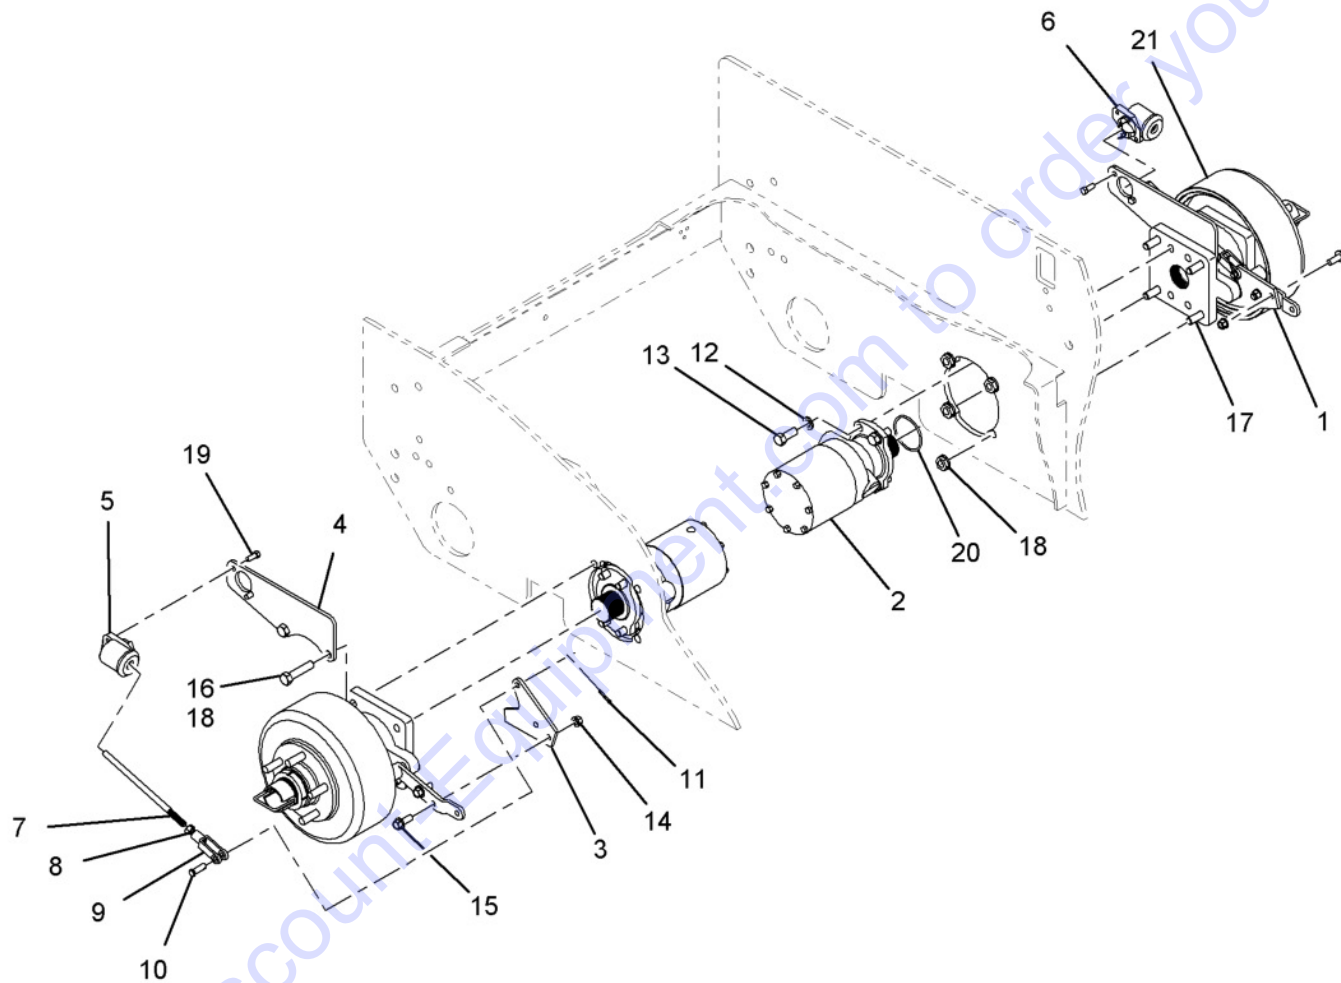

100249: GROUND DRIVE ASSEMBLY

B-900-040-100249-1

F15

100249: GROUND DRIVE ASSEMBLY					
ITEM	PART NUMBER	F/N	DESCRIPTION	QTY	UOM
1	9104328		LEVER, BRAKE (RH)	1	EA
2	9103730		WHEEL DRIVE MOTOR ASSEMBLY (SEE PAGE 102)	2	EA
3	9104331		LEVER, BRAKE (LH)	1	EA
4	9104327		PLATE, WHEEL CYLINDER MOUNT	2	EA
5	409110		CYLINDER, BRAKE (LH)	1	EA
6	409128		CYLINDER, BRAKE (RH)	1	EA
7	9104334		ROD, WHEEL CYLINDER ACTUATOR	2	EA
8	031948		NUT, HEX (3/8"-24NF)	2	EA
9	031930		CLEVIS, ROD END (0.37"-24NF)	2	EA
10	025767		PIN, CLEVIS	2	EA
11	015131		PIN, COTTER	2	EA
12	011643		WASHER, LOCK (1/2")	8	EA
13	056879		BOLT, HEX HEAD (1/2"-20NF X 1-1/4")	8	EA
14	441477		LOCKNUT (3/8"-16NC)	4	EA
15	413856		BOLT, FLANGE	4	EA
16	011395		BOLT, HEX HEAD (1/2"-13NC X 2-1/4")	4	EA
17	011387		BOLT, HEX HEAD (1/2"-13NC X 2")	4	EA
18	440644		LOCKNUT (1/2"-13NC, FLANGE, WHIZLOCK)	8	EA
19	083485		BOLT (5/16"-18NC X 3/4", PL)	4	EA
20	9101452		O-RING	2	EA
21	9104349		HYDRAULIC DISCONNECT ASSEMBLY (W/BRAKE) (SEE PAGE 10)	2	EA