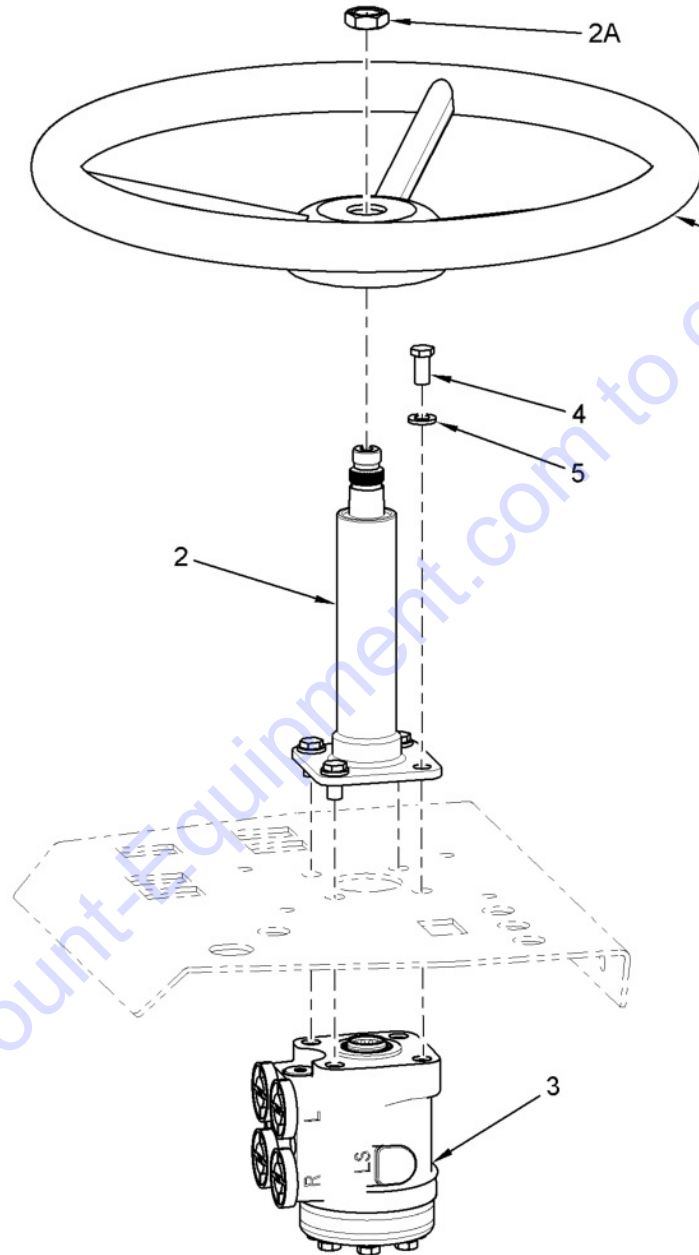

100242: STEERING ASSEMBLY

B-900-020-100242-1

E15

100242: STEERING ASSEMBLY					
ITEM	PART NUMBER	F/N	DESCRIPTION	QTY	UOM
1	100094		WHEEL, STEERING	1	EA
2	100097		COLUMN, STEERING (INCLUDES 9107146)	1	EA
2A	9107146		NUT	1	EA
3	100092		ORBITAL, STEERING	1	EA
4	441659		CAPSCREW (3/8"-16NC X 3/4", FLANGE WHIZLOCK)	4	EA
5	011323		WASHER, FLAT (3/8")	4	EA
	467563		COVER, STEERING WHEEL	1	EA

Go to Discount-Equipment.com to order your parts