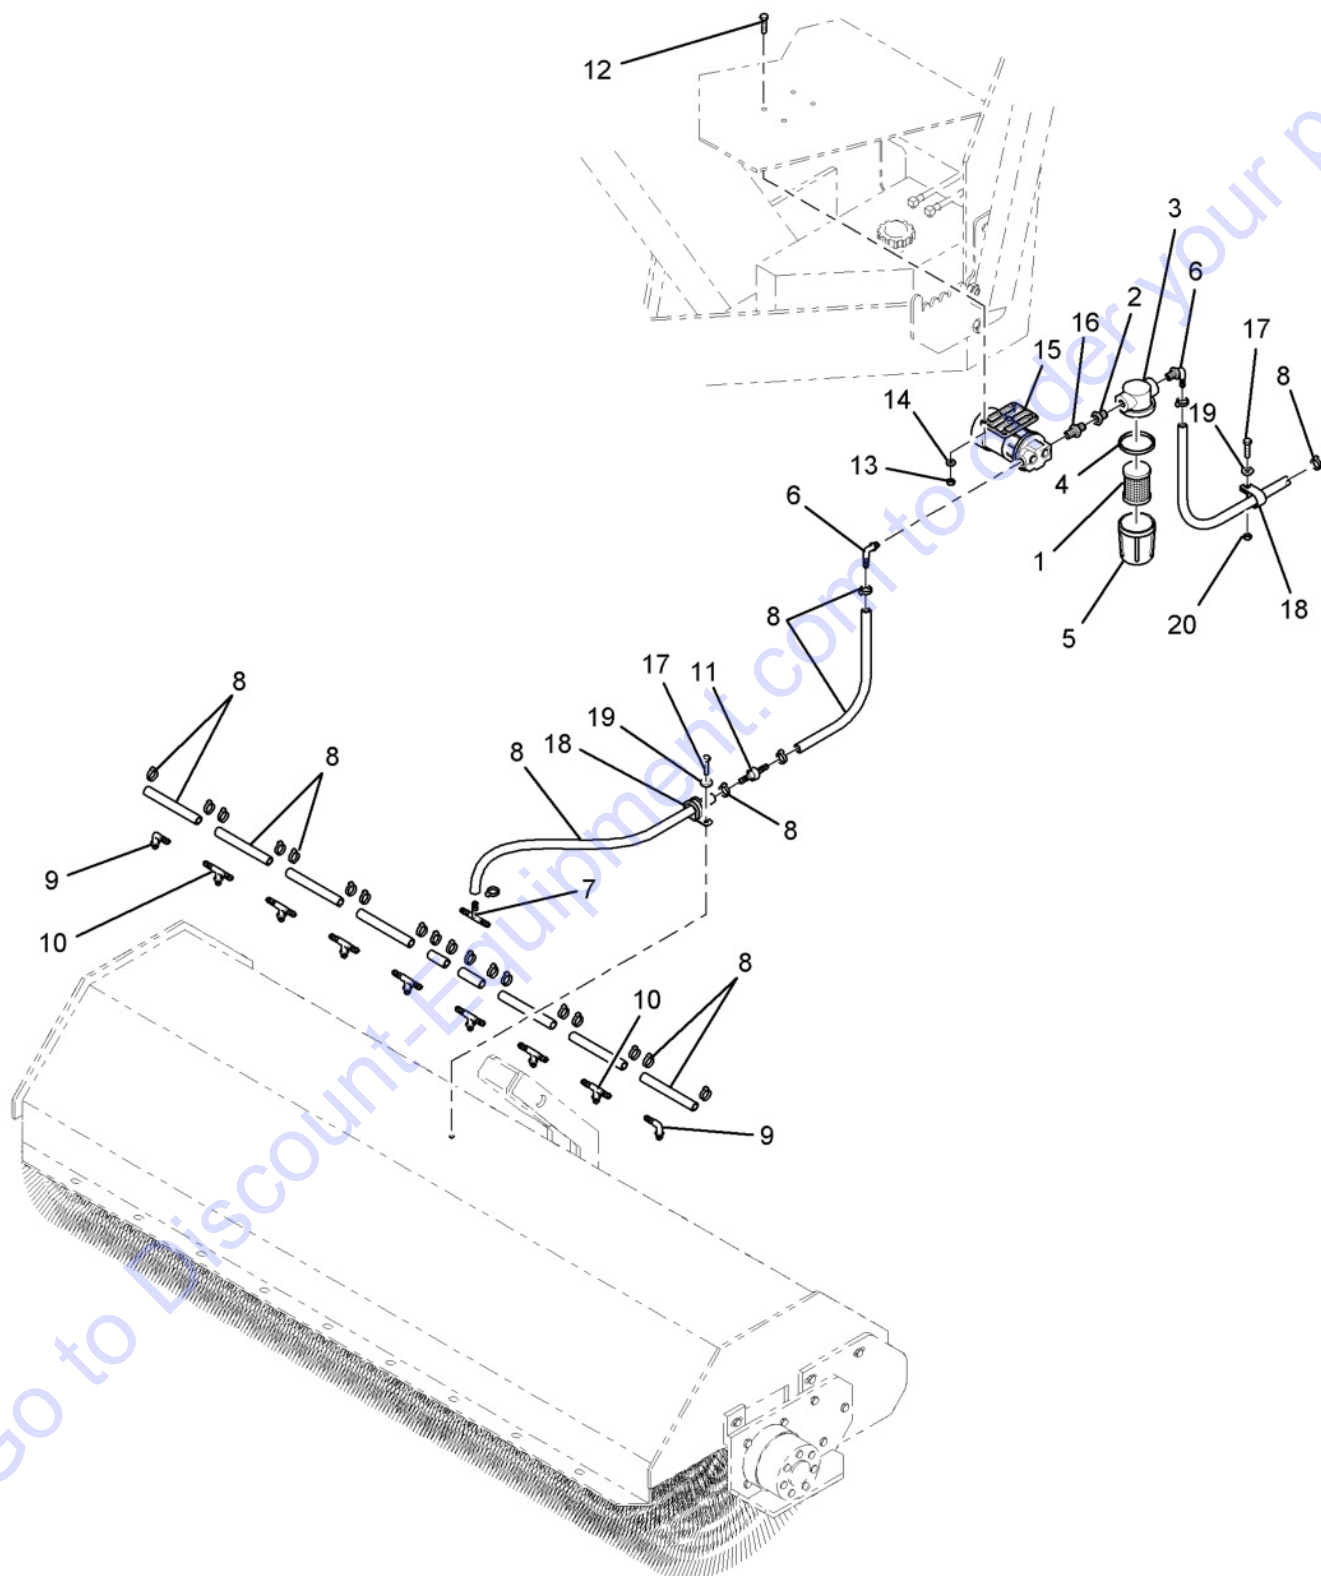

376921: SPRINKLER ASSY (8', SINGLE FILTER, WHITE TANKS)

B-900-100-376921-1

376921: SPRINKLER ASSY (8', SINGLE FILTER, WHITE TANKS)

ITEM	PART NUMBER	F/N	DESCRIPTION	QTY	UOM
1	9104062		SCREEN, SUCTION FILTER (GREEN)	1	EA
2	9101535		BUSHING (1/2"MNPT X 1/4"FNPT NYLON)	1	EA
3	9102321		HEAD, FILTER	1	EA
4	9102322		GASKET, FILTER HEAD	1	EA
5	9102329		BOWL, FILTER	1	EA
6	9103017		ELBOW, 90 DEGREE (1/2"MNPT X 3/8"BARB)	1	EA
7	447128		TEE (3/8" ID HOSE BARB)	1	EA
8	9101588		HOSE KIT (8' BROOM) (SEE PAGE 108)	1	EA
9	9104621K		SPRAY NOZZLE ASSEMBLY (L-BODY, BRASS) (SEE PAGE 112)	2	EA
10	9104620K		SPRAY NOZZLE ASSEMBLY (T-BODY, BRASS) (SEE PAGE 114)	7	EA
11	459743		VALVE, CHECK	1	EA
12	441568		CAPSCREW (1/4"-20NC X 1", FLANGE WHIZLOCK)	4	EA
13	010272		NUT, HEX (1/4"-20NC, FLANGE WHIZLOCK GR.G)	4	EA
14	010280		WASHER, LOCK (1/4")	4	EA
15	416826		PUMP, WATER (12V, 1.2 GPM)	1	EA
16	9101534		NIPPLE (1/4" X 1-1/4", PLASTIC)	1	EA
17	441667		CAPSCREW (3/8"-16NC X 1", FLANGE WHIZLOCK)	2	EA
18	461384		CLAMP (13/16" ID WITH 13/32 BOLT HOLD VINYL)	2	EA
19	011031		WASHER, FLAT (3/8")	2	EA
20	083501		NUT, HEX (3/8"-16NC, FLANGE, WHIZLOCK)	1	EA
	477941		ELBOW, 90 DEGREE (3/8"NPT X 3/8", PLASTIC)	1	EA