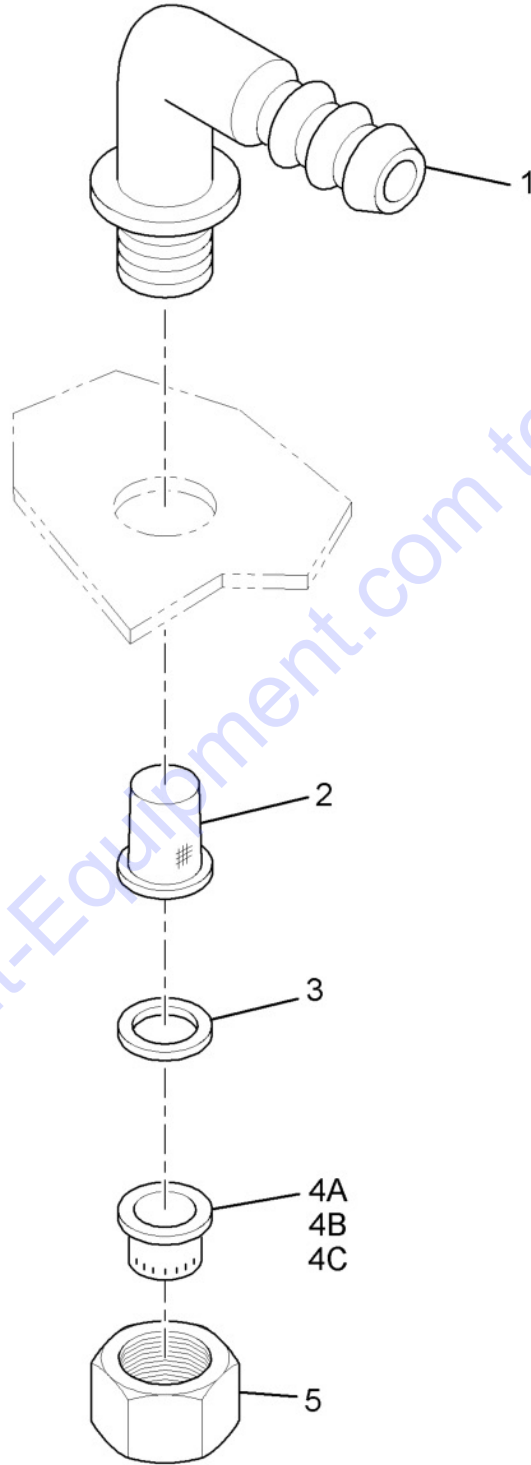

9104621K: SPRAY NOZZLE ASSEMBLY (L-BODY, BRASS)

B-900-100-9104621-1

9104621K: SPRAY NOZZLE ASSEMBLY (L-BODY, BRASS)					
ITEM	PART NUMBER	F/N	DESCRIPTION	QTY	UOM
1	9104059		BODY, SPRAY NOZZLE (90 DEGREE, BRASS)	1	EA
2	V70007388		SCREEN, SPRAY NOZZLE	1	EA
3	9104055		SEAL, ORIFICE CORE	1	EA
4A	9101539		ORIFICE (D-2, STANDARD)	1	EA
4B	9101834		ORIFICE (D-5, MORE WATER)	1	EA
4C	9101832		ORIFICE (D-8, MORE WATER)	1	EA
5	V70007488		CAP, NOZZLE (BRASS)	1	EA

Go to Discount-Equipment.com to order your parts