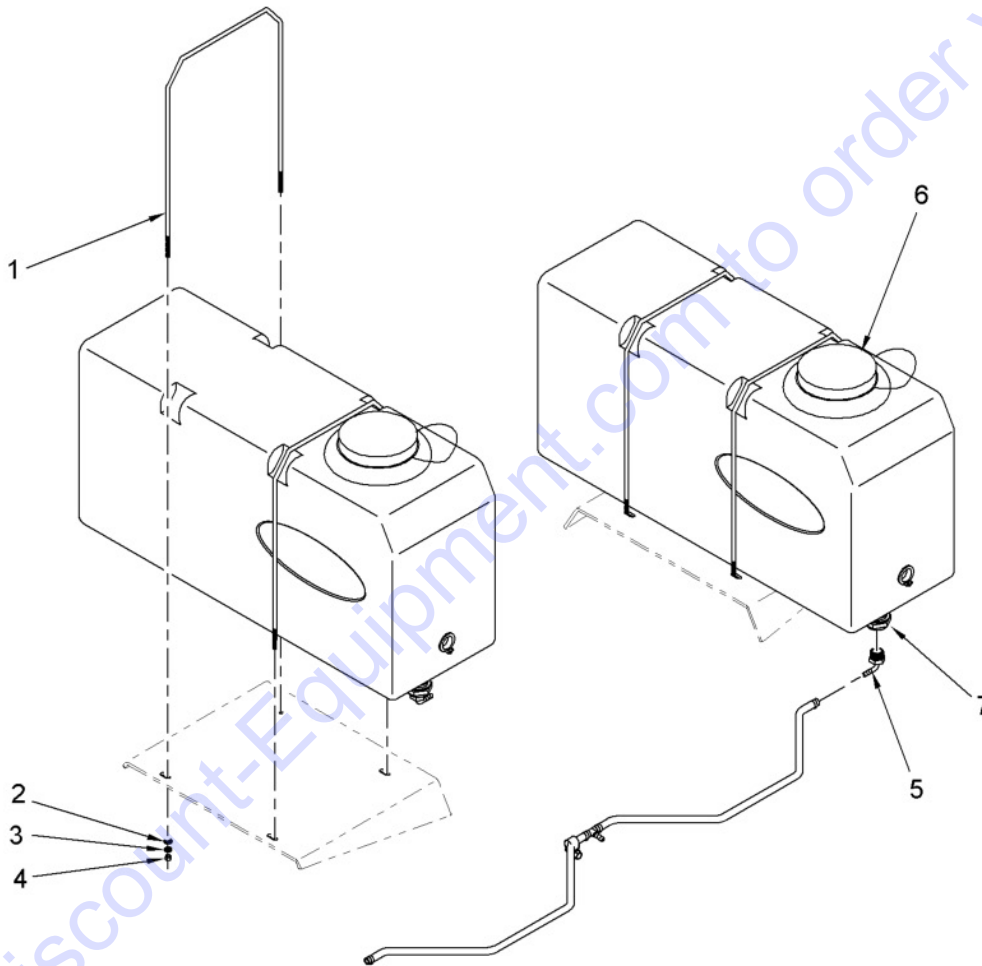

WATER TANK ASSEMBLY

B-900-100-LM3-10-00-1

F15

WATER TANK ASSEMBLY					
ITEM	PART NUMBER	F/N	DESCRIPTION	QTY	UOM
1	376913		ROD, HOLD-DOWN	4	EA
2	011322		WASHER, FLAT (5/16")	8	EA
3	010561		WASHER, LOCK (5/16")	8	EA
4	010553		NUT, HEX (5/16"-18NC)	8	EA
5	9101674		ELBOW, 90 DEGREE (3/4"NPTM X 3/8"BARB, PLASTIC)	2	EA
6	9107089		LID, WATER TANK (W/LANYARD)	2	EA
7	9107090		FITTING, BULKHEAD	2	EA

Go to Discount-Equipment.com to order your parts