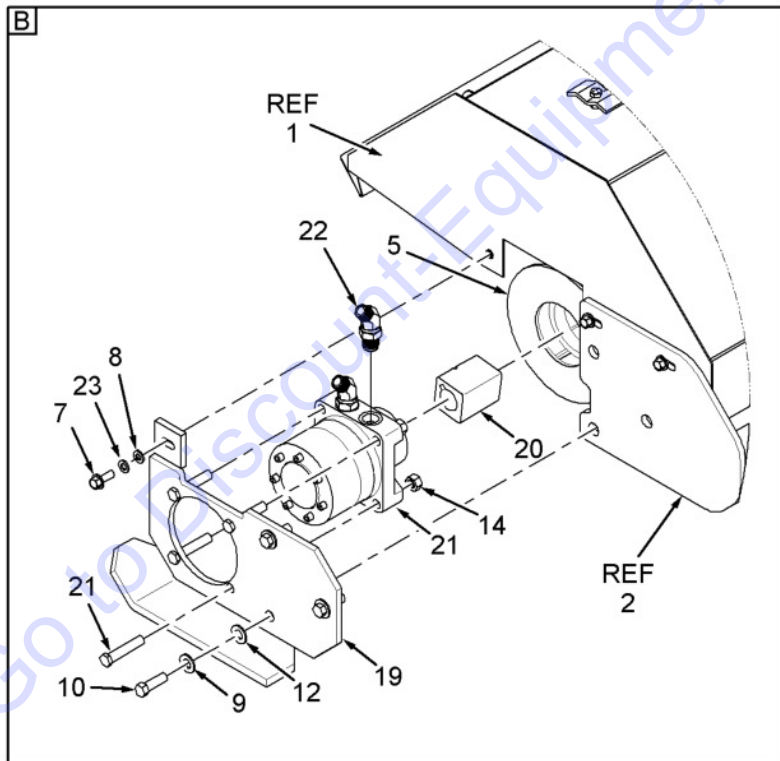

BROOM ASSEMBLY (8')

B-900-090-LM3-09-01B-1

E15

BROOM ASSEMBLY (8')					
ITEM	PART NUMBER	F/N	DESCRIPTION	QTY	UOM
1	382002		HOOD, BROOM (8')	1	EA
2	376582		BRACKET, BROOM MOUNT (8' BROOM)	1	EA
3	V66005800		BEARING, BROOM CARRIER	1	EA
4	377614		DEFLECTOR, DIRT BELT (8')	6	EA
5	9102693		CORE, BROOM (8')	1	EA
6	376285		MOUNT, BROOM CORE	6	EA
7	083527		CAPSCREW (3/8"-16NC X 1-1/4")	6	EA
8	011323		WASHER, FLAT (3/8")	22	EA
9	011325		WASHER, FLAT (1/2")	14	EA
10	441782		CAPSCREW (1/2"-13NC X 1-1/2", FLANGE, WHIZLOCK)	4	EA
11	440644		LOCKNUT (1/2"-13NC, FLANGE, WHIZLOCK)	10	EA
12	011643		WASHER, LOCK (1/2")	4	EA
13	441774		CAPSCREW (1/2"-13NC X 1-1/4")	11	EA
14	425801		LOCKNUT	16	EA
15	441550		CAPSCREW (1/4"-20NC X 3/4", FLANGE WHIZLOCK)	16	EA
16	010299		WASHER	16	EA
17	440636		LOCKNUT (1/4"-20NC, FLANGE, WHIZLOCK)	1	EA
18	376590		BRACKET, BROOM BEARING MOUNT (RH)	1	EA
19	1000051		BRACKET, BROOM BEARING MOUNT (LH)	1	EA
20	9102713		BLOCK, BROOM DRIVE MOTOR	1	EA
21	1000052		BROOM DRIVE MOTOR ASSEMBLY	1	EA
22	477647		ELBOW, 45 DEGREE	2	EA
23	011023		WASHER, LOCK (3/8")	9	EA
24	010645		CAPSCREW (3/8"-16NC X 1-1/2")	3	EA
25	9100716		CLAMP, HOSE	3	EA