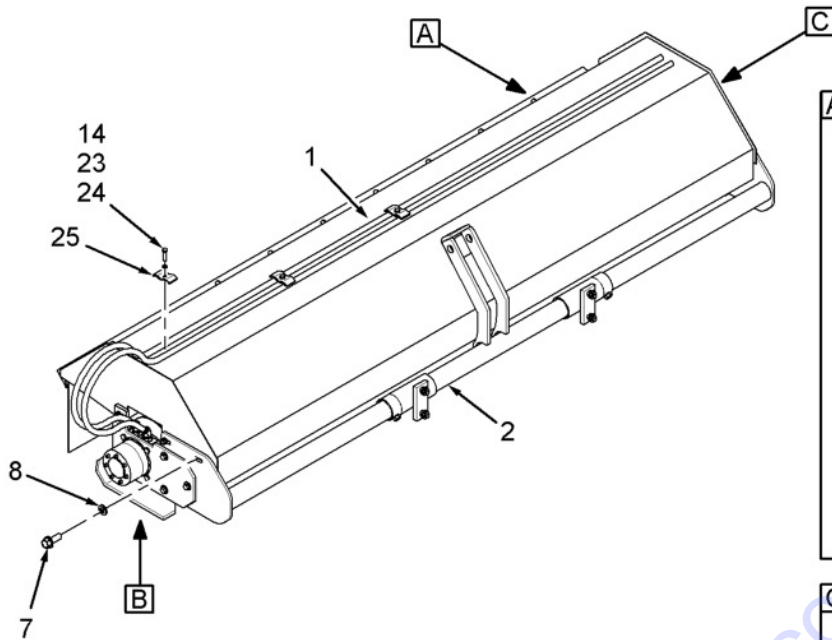

BROOM ASSEMBLY (6')

B-900-090-LM3-09-01A-1

E15

BROOM ASSEMBLY (6')					
ITEM	PART NUMBER	F/N	DESCRIPTION	QTY	UOM
1	391988		HOOD, BROOM (6')	1	EA
2	376574		BRACKET, BROOM MOUNT (6' BROOM)	1	EA
3	V66005800		BEARING, BROOM CARRIER	1	EA
4	377622		DEFLECTOR, DIRT BELT (6')	6	EA
5	9102691		CORE, BROOM (6')	1	EA
6	376285		MOUNT, BROOM CORE	6	EA
7	083527		CAPSCREW (3/8"-16NC X 1-1/4")	6	EA
8	011323		WASHER, FLAT (3/8")	22	EA
9	011325		WASHER, FLAT (1/2")	14	EA
10	441782		CAPSCREW (1/2"-13NC X 1-1/2", FLANGE, WHIZLOCK)	4	EA
11	440644		LOCKNUT (1/2"-13NC, FLANGE, WHIZLOCK)	10	EA
12	011643		WASHER, LOCK (1/2")	4	EA
13	441774		CAPSCREW (1/2"-13NC X 1-1/4")	11	EA
14	425801		LOCKNUT	16	EA
15	441550		CAPSCREW (1/4"-20NC X 3/4", FLANGE WHIZLOCK)	16	EA
16	010299		WASHER	16	EA
17	440636		LOCKNUT (1/4"-20NC, FLANGE, WHIZLOCK)	1	EA
18	376590		BRACKET, BROOM BEARING MOUNT (RH)	1	EA
19	1000051		BRACKET, BROOM BEARING MOUNT (LH)	1	EA
20	9102713		BLOCK, BROOM DRIVE MOTOR	1	EA
21	1000052		BROOM DRIVE MOTOR ASSEMBLY	1	EA
22	477647		ELBOW, 45 DEGREE	2	EA
23	011023		WASHER, LOCK (3/8")	3	EA
24	010645		CAPSCREW (3/8"-16NC X 1-1/2")	3	EA
25	9100716		CLAMP, HOSE	3	EA