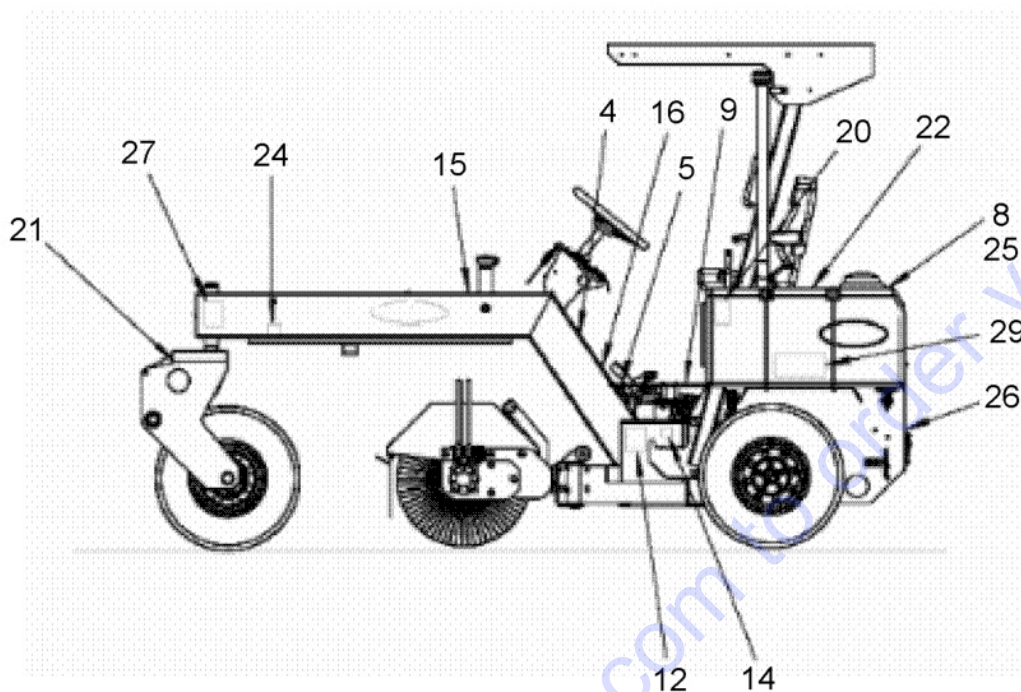

377002A: DECALS

B-900-060-377002A-1

377002A: DECALS					
ITEM	PART NUMBER	F/N	DESCRIPTION	QTY	UOM
1	100141		DECAL, WARNING (HUB)	1	EA
2	100142		DECAL, NAME PLATE	1	EA
3	100143		DECAL, LUBRICATION AND MAINTENANCE	1	EA
4	100144		DECAL, OPERATING INSTRUCTIONS	1	EA
5	100145		DECAL, DIRECTIONAL CONTROL	1	EA
6	100169		DECAL, DASH PANEL (SM300)	1	EA
7	100204		DECAL, WARNING (DIRECTIONAL)	1	EA
8	151660		DECAL, RADIATOR (EXTENDED LIFE)	1	EA
9	432955		SAFETY WALK (11.00" X 12.50")	1	EA
10	436261		TAPE, REFLECTOR (RED)	2	EA
11	443614		DECAL, DANGER (ROTATING FAN)	1	EA
12	446387		DECAL, DANGER (EXPLOSION HAZARD)	1	EA
13	448811		DECAL, WARNING (CALIFORNIA)	1	EA
14	450148		DECAL, DIESEL FUEL	1	EA
15	450155		DECAL, HYDRAULIC OIL	1	EA
16	460170		PAD, PEDAL	3	EA
17	462606		DECAL, STEERING WHEEL	1	EA
18	467266		DECAL, WARNING (STAND CLEAR OF BROOM)	2	EA
19	472720		DECAL, DANGER (PINCH POINT)	2	EA
20	472738		DECAL, DANGER (NO RIDERS)	2	EA
21	472746		DECAL, TIE DOWN	2	EA
22	472753		DECAL, WATER TANK	2	EA
23	472761		DECAL, WATER TANK DRAIN	2	EA
24	472779		DECAL, STEERING VALVE	1	EA
25	472795		DECAL, RADIATOR CAP	1	EA
26	472811		DECAL, FILTER SCREEN	1	EA
27	472829		DECAL, TOWING INSTRUCTIONS (BEFORE AND AFTER)	2	EA
28	472830		DECAL, FRONT FORK	1	EA
29	472837		DECAL, TOWING INSTRUCTIONS	2	EA
30	472838		DECAL, CAUTION (PARK)	1	EA