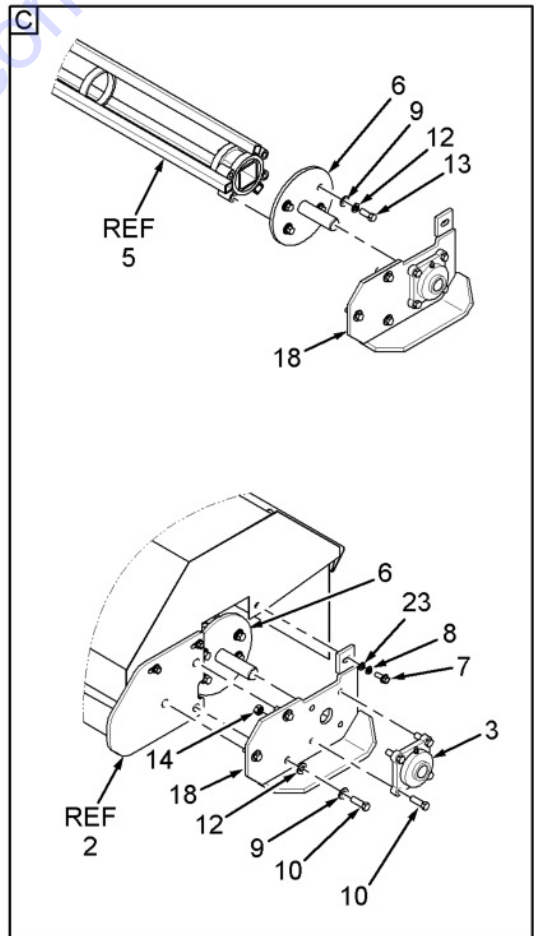

BROOM ASSEMBLY (6')

B-900-090-LM3-09-01A-1

E15

BROOM ASSEMBLY (6')					
ITEM	PART NUMBER	F/N	DESCRIPTION	QTY	UOM
1	391988		HOOD, BROOM (6')	1	EA
2	376574		BRACKET, BROOM MOUNT (6' BROOM)	1	EA
3	V66005800		BEARING, BROOM CARRIER	1	EA
4	377622		DEFLECTOR, DIRT BELT (6')	6	EA
5	9102691		CORE, BROOM (6')	1	EA
6	376285		MOUNT, BROOM CORE	6	EA
7	083527		CAPSCREW (3/8"-16NC X 1-1/4")	6	EA
8	011323		WASHER, FLAT (3/8")	22	EA
9	011325		WASHER, FLAT (1/2")	14	EA
10	441782		CAPSCREW (1/2"-13NC X 1-1/2", FLANGE, WHIZLOCK)	4	EA
11	440644		LOCKNUT (1/2"-13NC, FLANGE, WHIZLOCK)	10	EA
12	011643		WASHER, LOCK (1/2")	4	EA
13	441774		CAPSCREW (1/2"-13NC X 1-1/4")	11	EA
14	425801		LOCKNUT	16	EA
15	441550		CAPSCREW (1/4"-20NC X 3/4", FLANGE WHIZLOCK)	16	EA
16	010299		WASHER	16	EA
17	440636		LOCKNUT (1/4"-20NC, FLANGE, WHIZLOCK)	1	EA
18	376590		BRACKET, BROOM BEARING MOUNT (RH)	1	EA
19	1000051		BRACKET, BROOM BEARING MOUNT (LH)	1	EA
20	9102713		BLOCK, BROOM DRIVE MOTOR	1	EA
21	1000052		BROOM DRIVE MOTOR ASSEMBLY	1	EA
22	477647		ELBOW, 45 DEGREE	2	EA
23	011023		WASHER, LOCK (3/8")	3	EA
24	010645		CAPSCREW (3/8"-16NC X 1-1/2")	3	EA
25	9100716		CLAMP, HOSE	3	EA