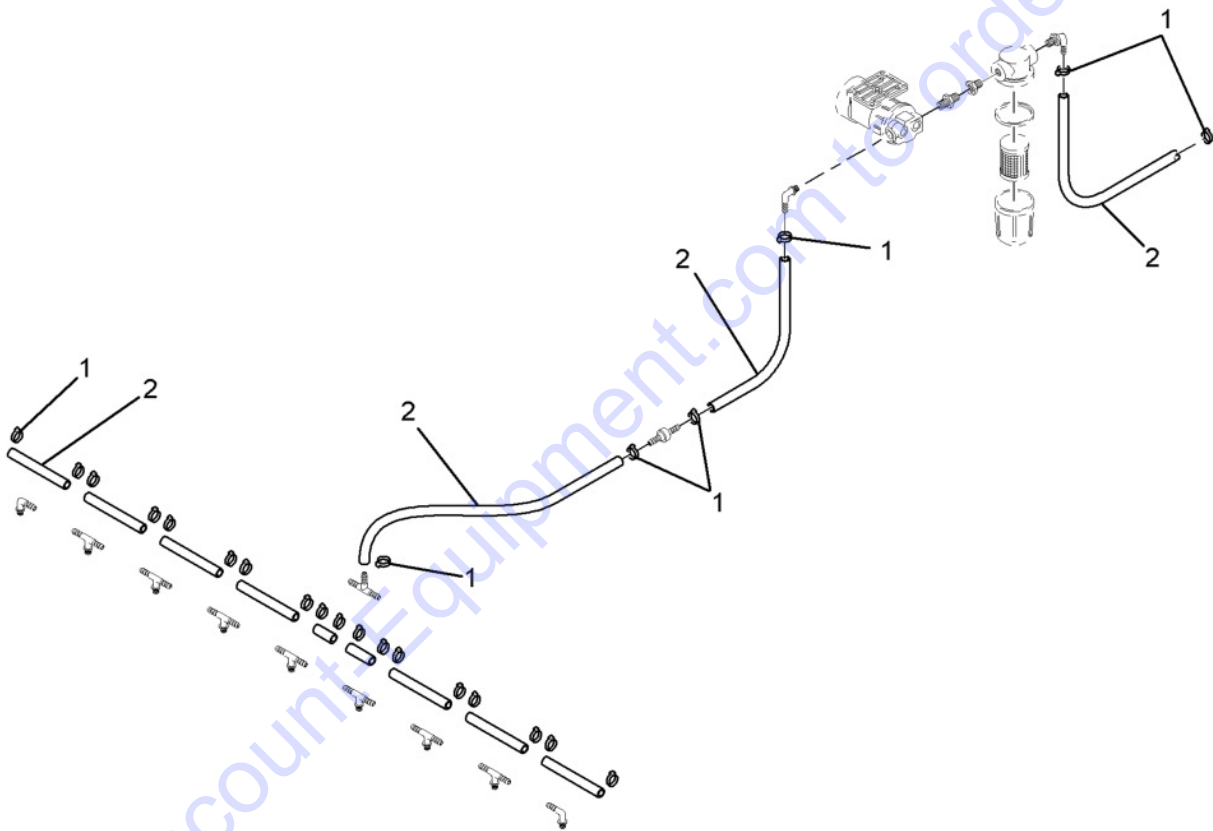

9101588: HOSE KIT (8' BROOM)

B-900-100-9101588-1

9101588: HOSE KIT (8' BROOM)					
ITEM	PART NUMBER	F/N	DESCRIPTION	QTY	UOM
1	447466		CLAMP, CRIMPING BAND (6 HOSE)	24	EA
2	447474		HOSE, LOW PRESSURE (3/8" ID)	AR	EA

Go to Discount-Equipment.com to order your parts