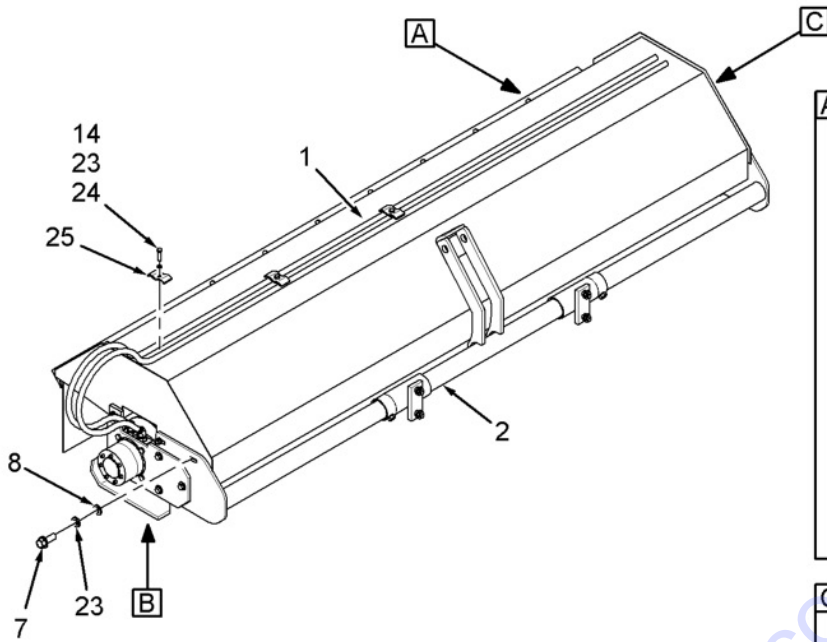

BROOM ASSEMBLY (8')

B-900-090-LM3-09-01B-1

E15

BROOM ASSEMBLY (8')					
ITEM	PART NUMBER	F/N	DESCRIPTION	QTY	UOM
1	382002		HOOD, BROOM (8')	1	EA
2	376582		BRACKET, BROOM MOUNT (8' BROOM)	1	EA
3	V66005800		BEARING, BROOM CARRIER	1	EA
4	377614		DEFLECTOR, DIRT BELT (8')	6	EA
5	9102693		CORE, BROOM (8')	1	EA
6	376285		MOUNT, BROOM CORE	6	EA
7	083527		CAPSCREW (3/8"-16NC X 1-1/4")	6	EA
8	011323		WASHER, FLAT (3/8")	22	EA
9	011325		WASHER, FLAT (1/2")	14	EA
10	441782		CAPSCREW (1/2"-13NC X 1-1/2", FLANGE, WHIZLOCK)	4	EA
11	440644		LOCKNUT (1/2"-13NC, FLANGE, WHIZLOCK)	10	EA
12	011643		WASHER, LOCK (1/2")	4	EA
13	441774		CAPSCREW (1/2"-13NC X 1-1/4")	11	EA
14	425801		LOCKNUT	16	EA
15	441550		CAPSCREW (1/4"-20NC X 3/4", FLANGE WHIZLOCK)	16	EA
16	010299		WASHER	16	EA
17	440636		LOCKNUT (1/4"-20NC, FLANGE, WHIZLOCK)	1	EA
18	376590		BRACKET, BROOM BEARING MOUNT (RH)	1	EA
19	1000051		BRACKET, BROOM BEARING MOUNT (LH)	1	EA
20	9102713		BLOCK, BROOM DRIVE MOTOR	1	EA
21	1000052		BROOM DRIVE MOTOR ASSEMBLY	1	EA
22	477647		ELBOW, 45 DEGREE	2	EA
23	011023		WASHER, LOCK (3/8")	9	EA
24	010645		CAPSCREW (3/8"-16NC X 1-1/2")	3	EA
25	9100716		CLAMP, HOSE	3	EA