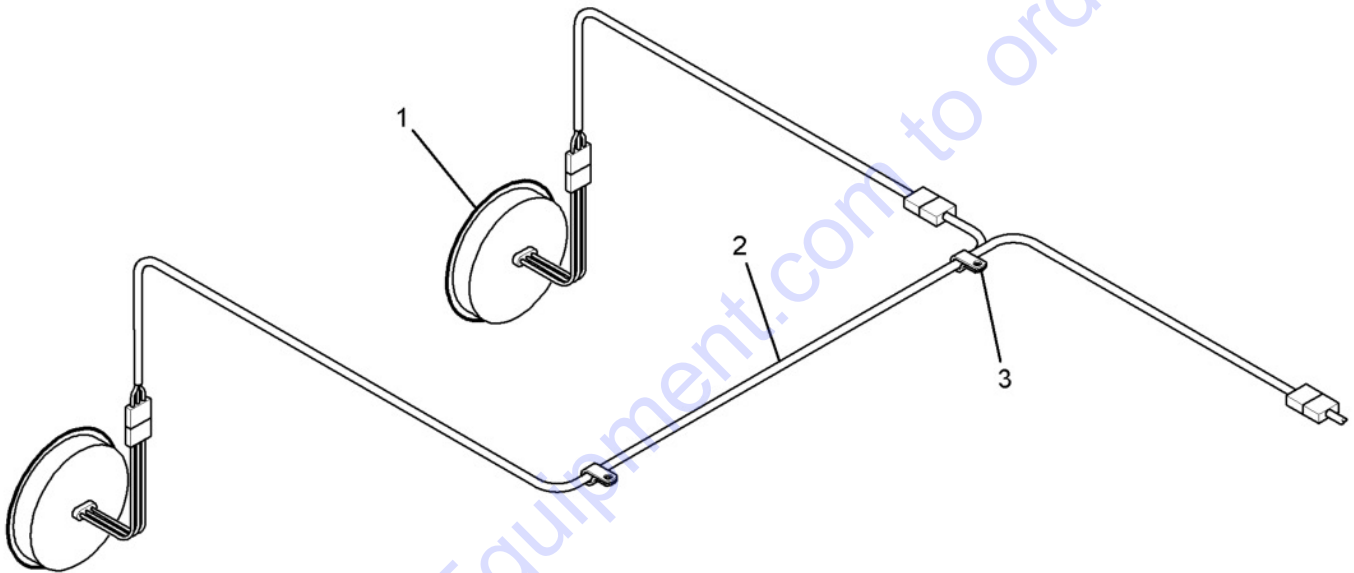

100244: TAIL LIGHT ASSEMBLY

B-900-070-100244-1

E15

100244: TAIL LIGHT ASSEMBLY					
ITEM	PART NUMBER	F/N	DESCRIPTION	QTY	UOM
1	100134		LIGHT, TAIL	2	EA
2	100107		BRACKET, TAIL LIGHT	2	EA
3	413856		BOLT	4	EA
4	011323		WASHER, FLAT (3/8")	4	EA
5	441477		LOCKNUT (3/8"-16NC)	4	EA

Go to Discount-Equipment.com to order your parts

TAIL LIGHT HARNESS

B-900-070-LM3-07-01-1

E15

TAIL LIGHT HARNESS					
ITEM	PART NUMBER	F/N	DESCRIPTION	QTY	UOM
1	100134		LIGHT, TAIL	2	EA
2	377051		HARNESS, WIRING	1	EA
3	028993		CLAMP, LOOP (1/2" ID)	2	EA
	377077		HARNESS, WIRING (MAIN)	1	EA
	377333		HARNESS, WIRING (HITCH)	1	EA
	377325		HARNESS, WIRING (TAIL LIGHT FRAME)	1	EA