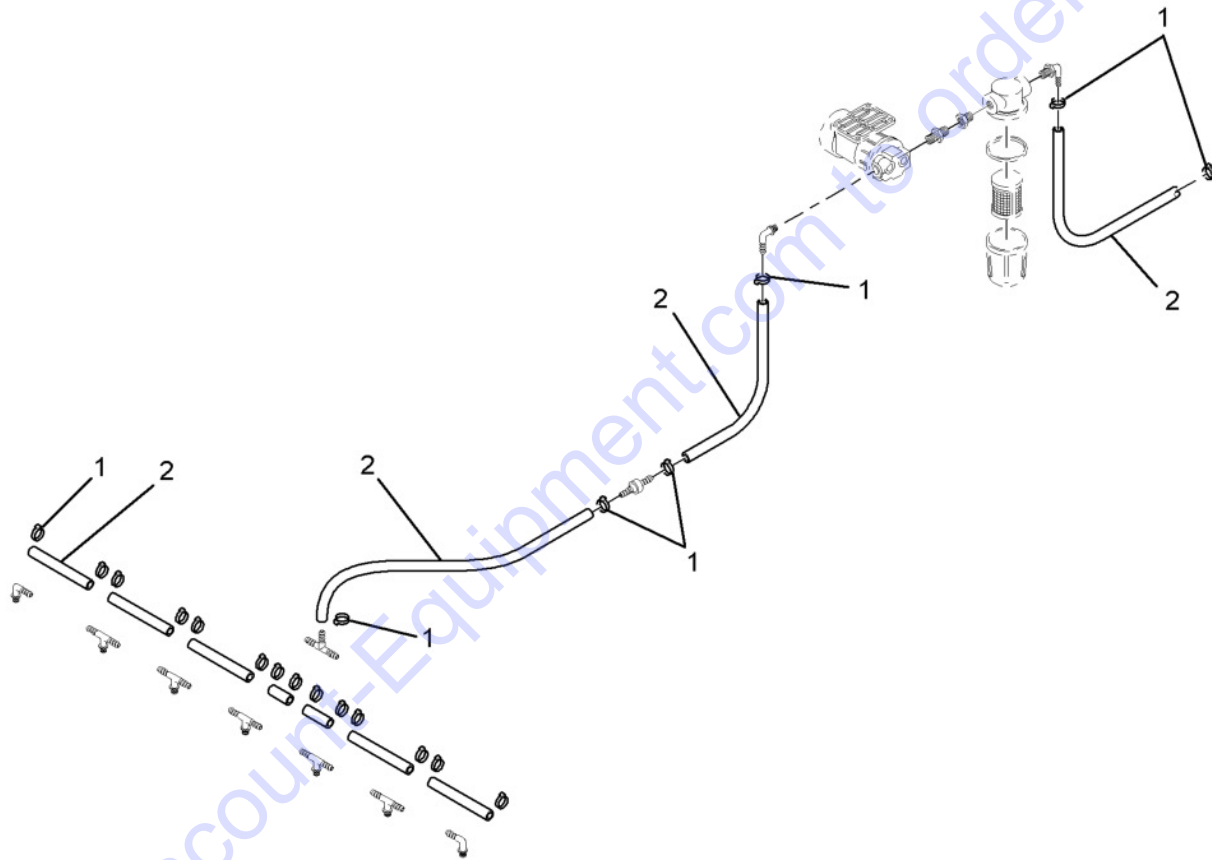

Go to Discount-Equipment.com to order your parts

9101507: HOSE KIT (6' BROOM)

B-900-100-9101507-1

9101507: HOSE KIT (6' BROOM)					
ITEM	PART NUMBER	F/N	DESCRIPTION	QTY	UOM
1	447466		CLAMP, CRIMPING BAND (6 HOSE)	20	EA
2	447474		HOSE, LOW PRESSURE (3/8" ID)	AR	EA