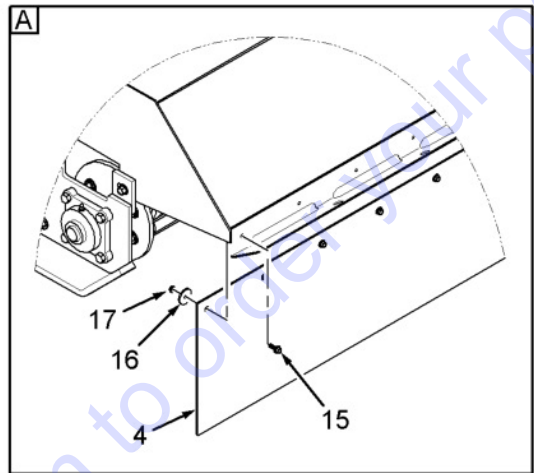

BROOM ASSEMBLY (6')

B-900-090-LM3-09-01A-1

E15

BROOM ASSEMBLY (6')					
ITEM	PART NUMBER	F/N	DESCRIPTION	QTY	UOM
1	391988		HOOD, BROOM (6')	1	EA
2	376574		BRACKET, BROOM MOUNT (6' BROOM)	1	EA
3	V66005800		BEARING, BROOM CARRIER	1	EA
4	377622		DEFLECTOR, DIRT BELT (6')	6	EA
5	9102691		CORE, BROOM (6')	1	EA
6	376285		MOUNT, BROOM CORE	6	EA
7	083527		CAPSCREW (3/8"-16NC X 1-1/4")	6	EA
8	011323		WASHER, FLAT (3/8")	22	EA
9	011325		WASHER, FLAT (1/2")	14	EA
10	441782		CAPSCREW (1/2"-13NC X 1-1/2", FLANGE, WHIZLOCK)	4	EA
11	440644		LOCKNUT (1/2"-13NC, FLANGE, WHIZLOCK)	10	EA
12	011643		WASHER, LOCK (1/2")	4	EA
13	441774		CAPSCREW (1/2"-13NC X 1-1/4")	11	EA
14	425801		LOCKNUT	16	EA
15	441550		CAPSCREW (1/4"-20NC X 3/4", FLANGE WHIZLOCK)	16	EA
16	010299		WASHER	16	EA
17	440636		LOCKNUT (1/4"-20NC, FLANGE, WHIZLOCK)	1	EA
18	376590		BRACKET, BROOM BEARING MOUNT (RH)	1	EA
19	1000051		BRACKET, BROOM BEARING MOUNT (LH)	1	EA
20	9102713		BLOCK, BROOM DRIVE MOTOR	1	EA
21	1000052		BROOM DRIVE MOTOR ASSEMBLY	1	EA
22	477647		ELBOW, 45 DEGREE	2	EA
23	011023		WASHER, LOCK (3/8")	3	EA
24	010645		CAPSCREW (3/8"-16NC X 1-1/2")	3	EA
25	9100716		CLAMP, HOSE	3	EA