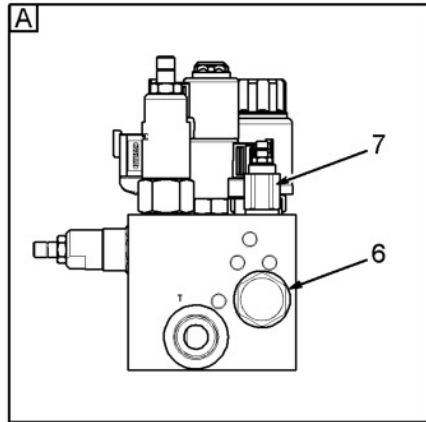

100064: MANIFOLD BLOCK ASSEMBLY

100064: MANIFOLD BLOCK ASSEMBLY					
ITEM	PART NUMBER	F/N	DESCRIPTION	QTY	UOM
1	9107072		VALVE, RELIEF (BROOM MOTOR)	1	EA
2	9107073		VALVE, SOLENOID CARTRIDGE	1	EA
3	9107074		VALVE, SOLENOID CARTRIDGE	1	EA
4	9107075		VALVE, CHECK	1	EA
5	9107076		VALVE, FLOW CONTROL (3 GPM)	1	EA
6	9107077		VALVE, FLOW CONTROL (1 GPM)	1	EA
7	9107078		VALVE, PRESSURE RELIEF	1	EA
8	9107079		VALVE, SOLENOID CARTRIDGE (SWING)	1	EA
9	9107080		VALVE, SOLENOID CARTRIDGE (LIFT)	1	EA
10	9107081		VALVE, CHECK	1	EA
11	9107082		COILS, SOLENOID	2	EA
12	9107083		COILS, SOLENOID	4	EA

Go to Discount-Equipment.com to order your parts