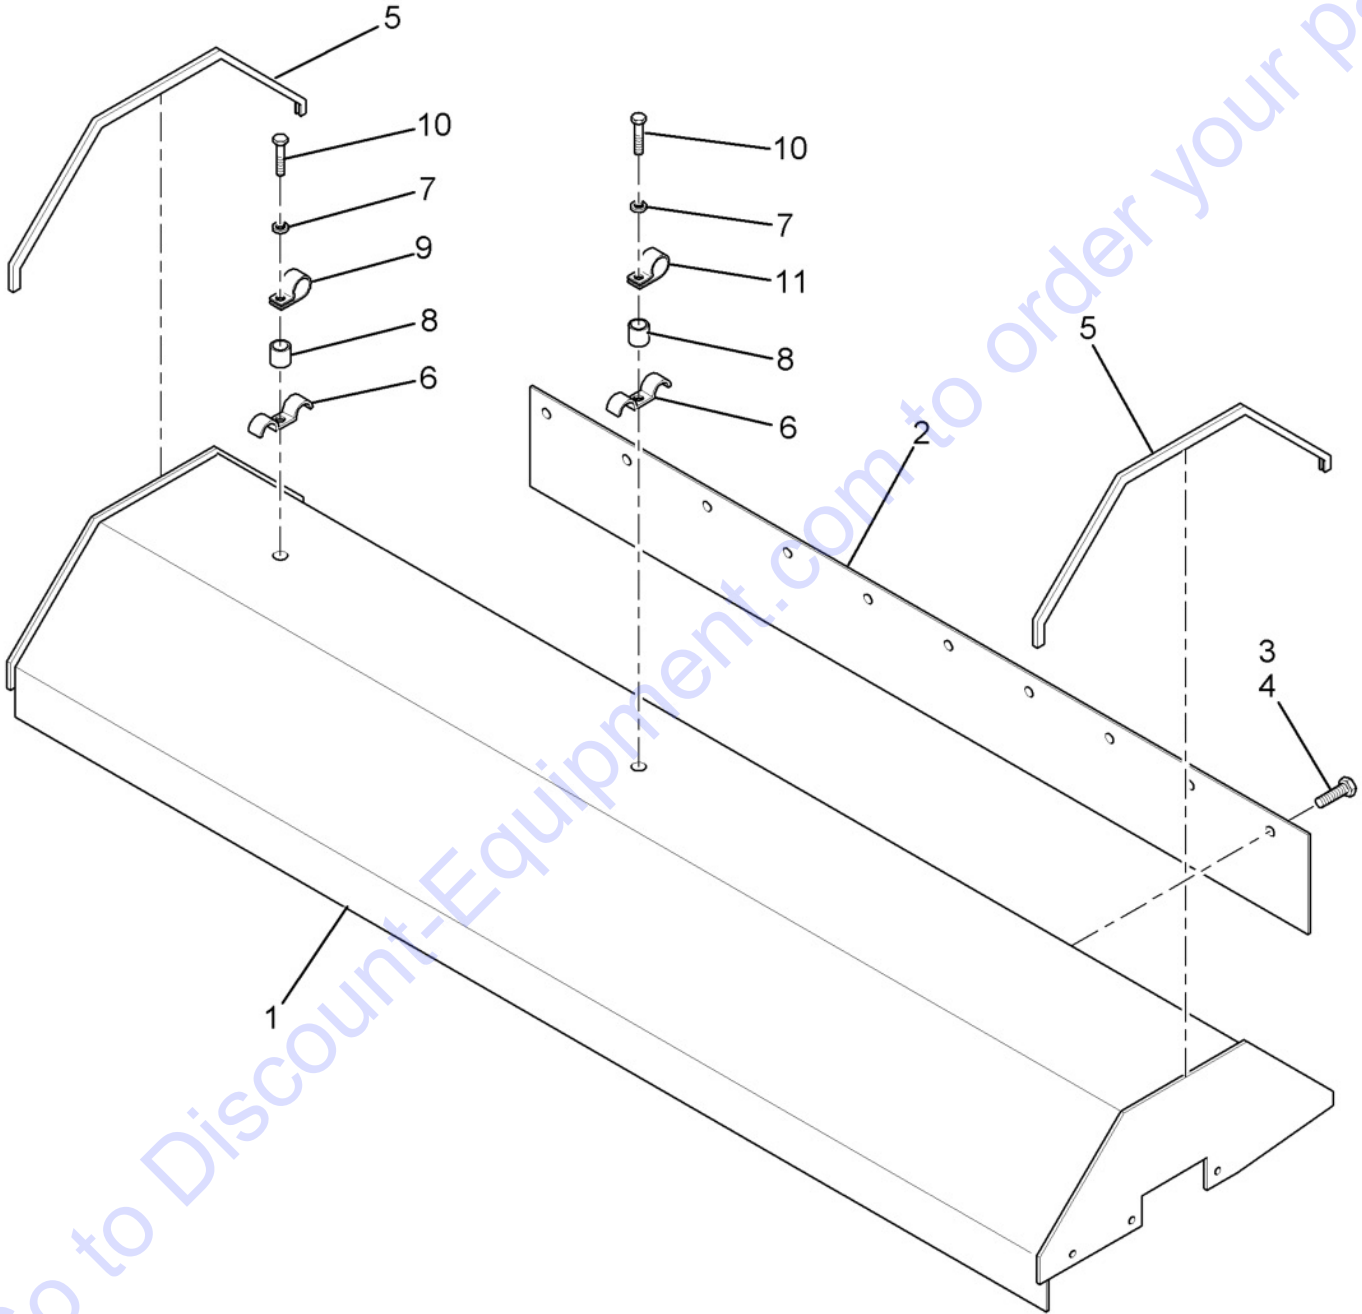

BROOM HOOD ASSEMBLY (6')

B-900-090-LM3-09-00A-1

BROOM HOOD ASSEMBLY (6')					
ITEM	PART NUMBER	F/N	DESCRIPTION	QTY	UOM
1	381988		HOOD, BROOM (6')	1	EA
2	377622		DEFLECTOR, DIRT BELT (6')	1	EA
3	441568		CAPSCREW (1/4"-20NC X 1", FLANGE WHIZLOCK)	12	EA
4	440636		LOCKNUT (1/4"-20NC, FLANGE, WHIZLOCK)	12	EA
5	074567		TRIM, FLEX CORE (0.06, 8.2FT)	AR	EA
6	9100716		CLAMP, HOSE	2	EA
7	011023		WASHER, LOCK (3/8")	2	EA
8	147322		TUBE (3/8 SCHED. 40 X 5/8")	2	EA
9	028993		CLAMP, LOOP (1/2" ID)	2	EA
10	010645		CAPSCREW (3/8"-16NC X 1-1/2")	2	EA
11	461384		CLAMP (13/16" ID WITH 13/32 BOLT HOLD VINYL)	1	EA

Go to Discount-Equipment.com to order your parts