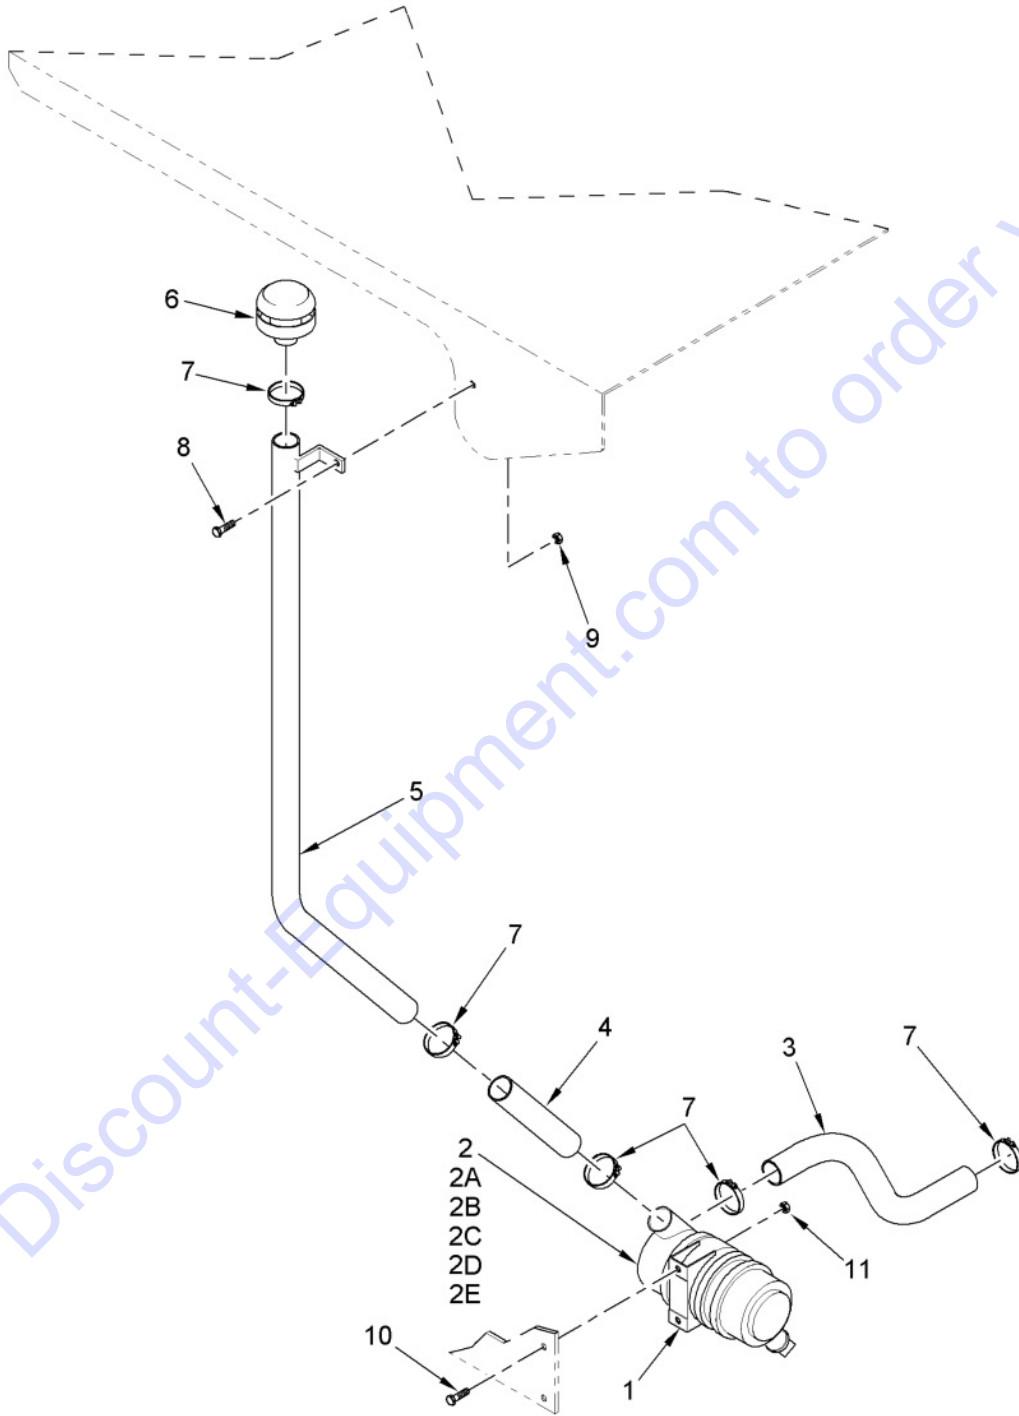

AIR CLEANER ASSEMBLY

B-900-080-LM3-08-02-1

E15

AIR CLEANER ASSEMBLY					
ITEM	PART NUMBER	F/N	DESCRIPTION	QTY	UOM
1	467480		BRACKET, AIR CLEANER MOUNTING	1	EA
2	467472		CLEANER, AIR	1	EA
2A	467498		FILTER, AIR (PRIMARY)	1	EA
2B	467506		FILTER, AIR (SAFETY)	1	EA
2C	467514		VALVE, VACUATOR	1	EA
2D	467522		COVER, AIR CLEANER HOUSING	1	EA
2E	467530		LATCH, AIR CLEANER HOUSING	2	EA
3	467555		HOSE, INTAKE (KUBOTA)	1	EA
4	374785		HOSE, PRE-CLEANER (6.00")	1	EA
5	376657		PIPE, PRE-CLEANER	1	EA
6	467548		PRE-CLEANER, AIR	1	EA
7	V02026200		CLAMP, HOSE (#32)	5	EA
8	441568		CAPSCREW (1/4"-20NC X 1", FLANGE WHIZLOCK)	1	EA
9	440636		LOCKNUT (1/4"-20NC, FLANGE, WHIZLOCK)	1	EA
10	441618		CAPSCREW (5/16"-18NC X 1-1/4", FLANGE WHIZLOCK)	2	EA
11	083493		NUT, HEX (5/16"-18NC PL)	2	EA