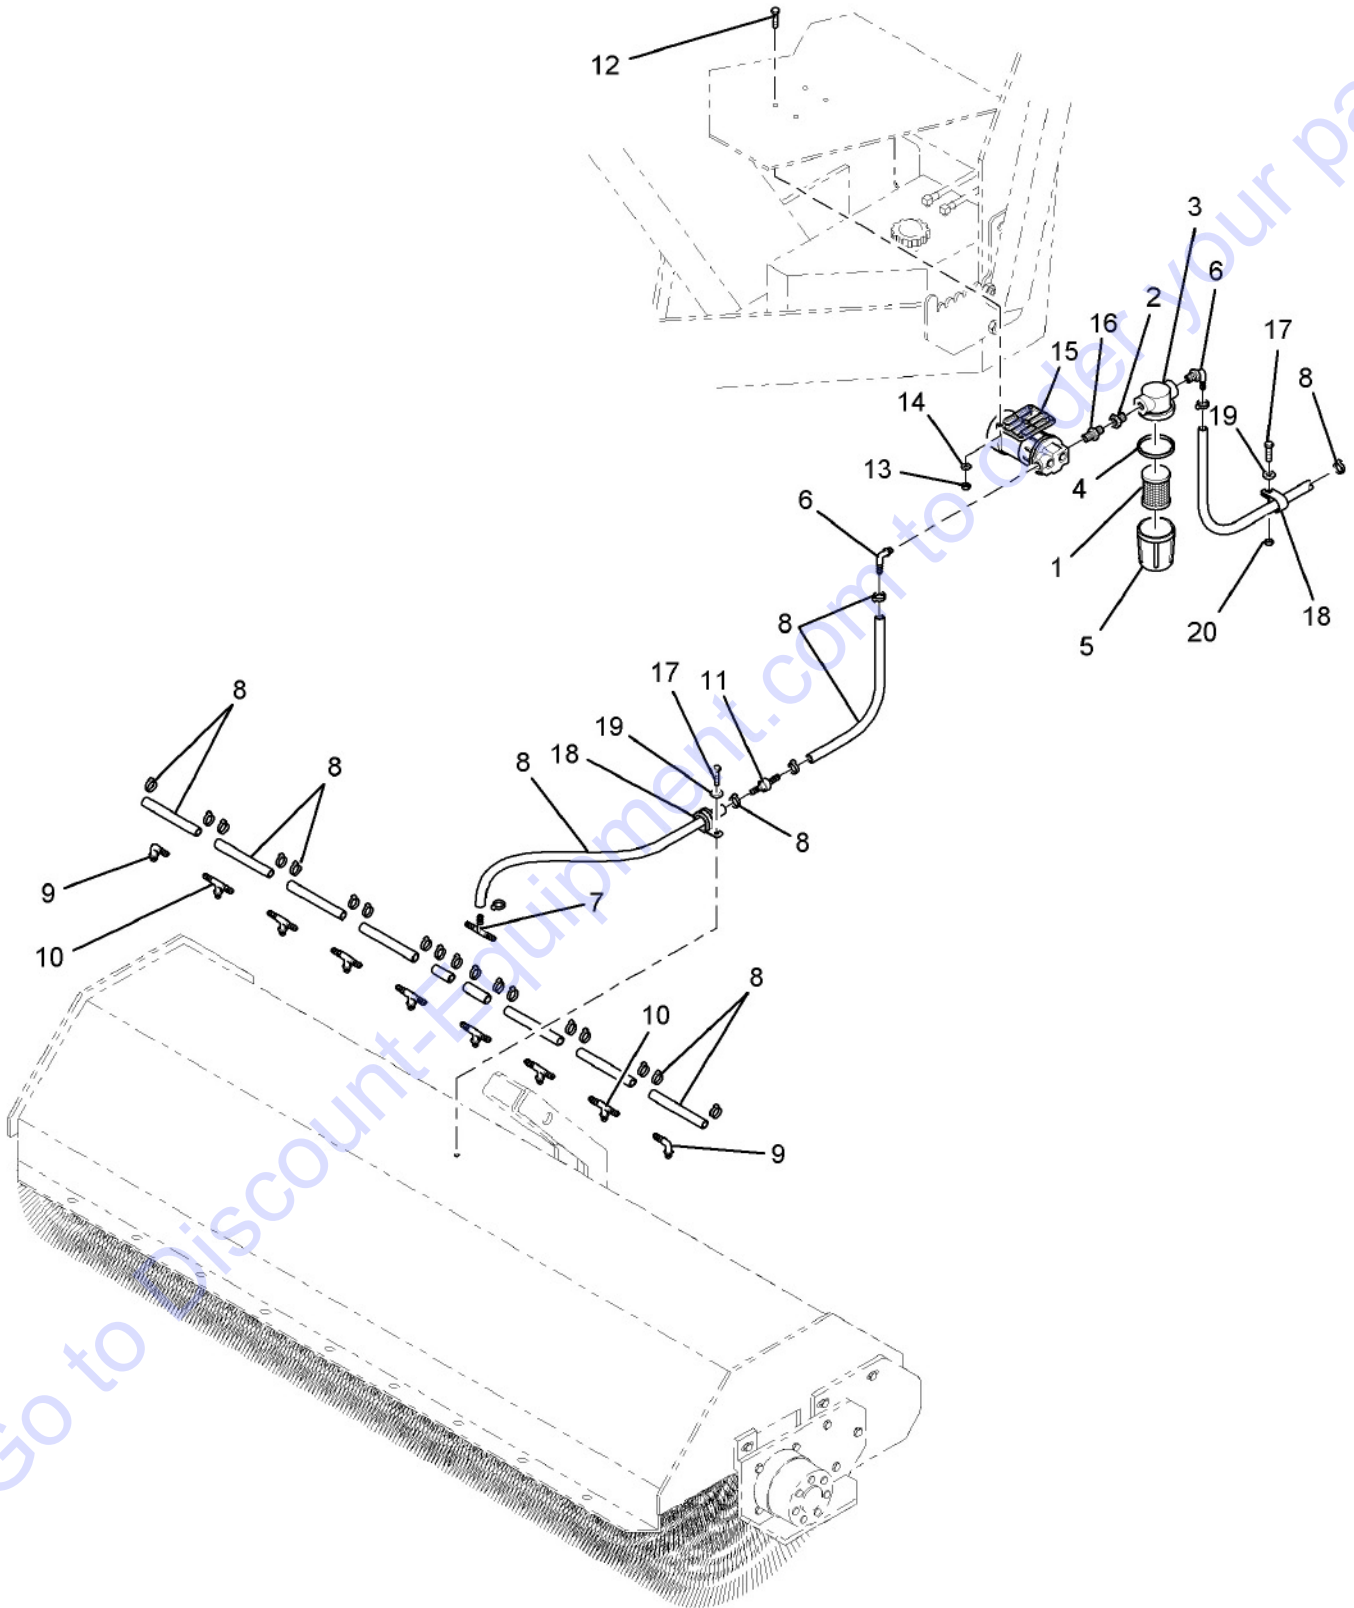

376922: SPRINKLER ASSY (8', SINGLE FILTER, BLACK TANKS)

B-900-100-376922B-1

376922: SPRINKLER ASSY (8', SINGLE FILTER, BLACK TANKS)					
ITEM	PART NUMBER	F/N	DESCRIPTION	QTY	UOM
1	9104062		SCREEN, SUCTION FILTER (GREEN)	1	EA
2	9101535		BUSHING (1/2"MNPT X 1/4"FNPT NYLON)	1	EA
3	9102321		HEAD, FILTER	1	EA
4	9102322		GASKET, FILTER HEAD	1	EA
5	9102329		BOWL, FILTER	1	EA
6	9103017		ELBOW, 90 DEGREE (1/2"MNPT X 3/8"BARB)	1	EA
7	447128		TEE (3/8" ID HOSE BARB)	1	EA
8	9101588		HOSE KIT (8' BROOM) (SEE PAGE 108)	1	EA
9	9104621K		SPRAY NOZZLE ASSEMBLY (L-BODY, BRASS) (SEE PAGE 112)	2	EA
10	9104620K		SPRAY NOZZLE ASSEMBLY (T-BODY, BRASS) (SEE PAGE 114)	7	EA
11	459743		VALVE, CHECK	1	EA
12	441568		CAPSCREW (1/4"-20NC X 1", FLANGE WHIZLOCK)	4	EA
13	010272		NUT, HEX (1/4"-20NC, FLANGE WHIZLOCK GR.G)	4	EA
14	010280		WASHER, LOCK (1/4")	4	EA
15	416826		PUMP, WATER (12V, 1.2 GPM)	1	EA
16	9101534		NIPPLE (1/4" X 1-1/4", PLASTIC)	1	EA
17	441667		CAPSCREW (3/8"-16NC X 1", FLANGE WHIZLOCK)	2	EA
18	461384		CLAMP (13/16" ID WITH 13/32 BOLT HOLD VINYL)	2	EA
19	011031		WASHER, FLAT (3/8")	2	EA
20	083501		NUT, HEX (3/8"-16NC, FLANGE, WHIZLOCK)	1	EA
	477941		ELBOW, 90 DEGREE (3/8"NPT X 3/8", PLASTIC)	1	EA