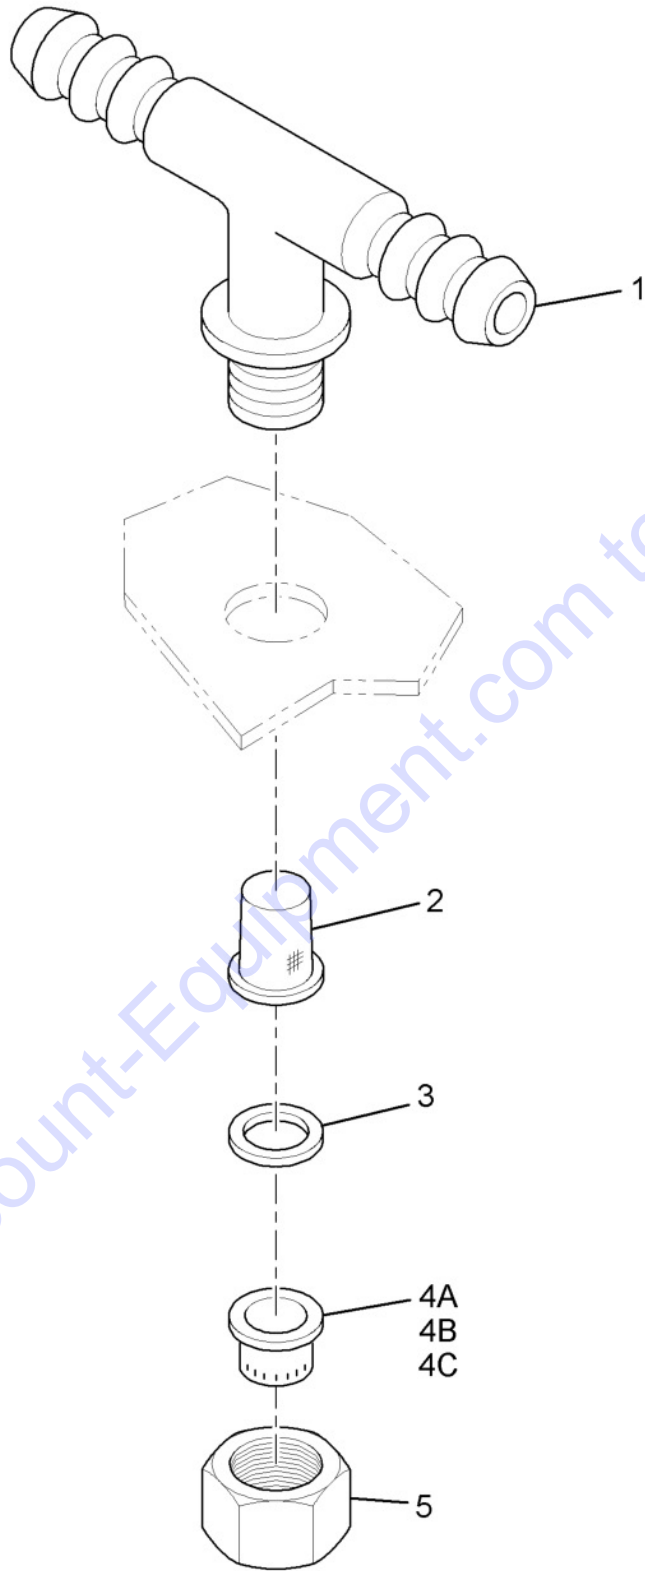

9104620K: SPRAY NOZZLE ASSEMBLY (T-BODY, BRASS)

B-900-100-9104620-1

9104620K: SPRAY NOZZLE ASSEMBLY (T-BODY, BRASS)

ITEM	PART NUMBER	F/N	DESCRIPTION	QTY	UOM
1	9104058		BODY, SPRAY NOZZLE (T-BODY, BRASS)	1	EA
2	V70007388		SCREEN, SPRAY NOZZLE	1	EA
3	9104055		SEAL, ORIFICE CORE	1	EA
4A	9101539		ORIFICE (D-2, STANDARD)	1	EA
4B	9101834		ORIFICE (D-5, MORE WATER)	1	EA
4C	9101832		ORIFICE (D-8, MORE WATER)	1	EA
5	V70007488		CAP, NOZZLE (BRASS)	1	EA

Go to Discount-Equipment.com to order your parts