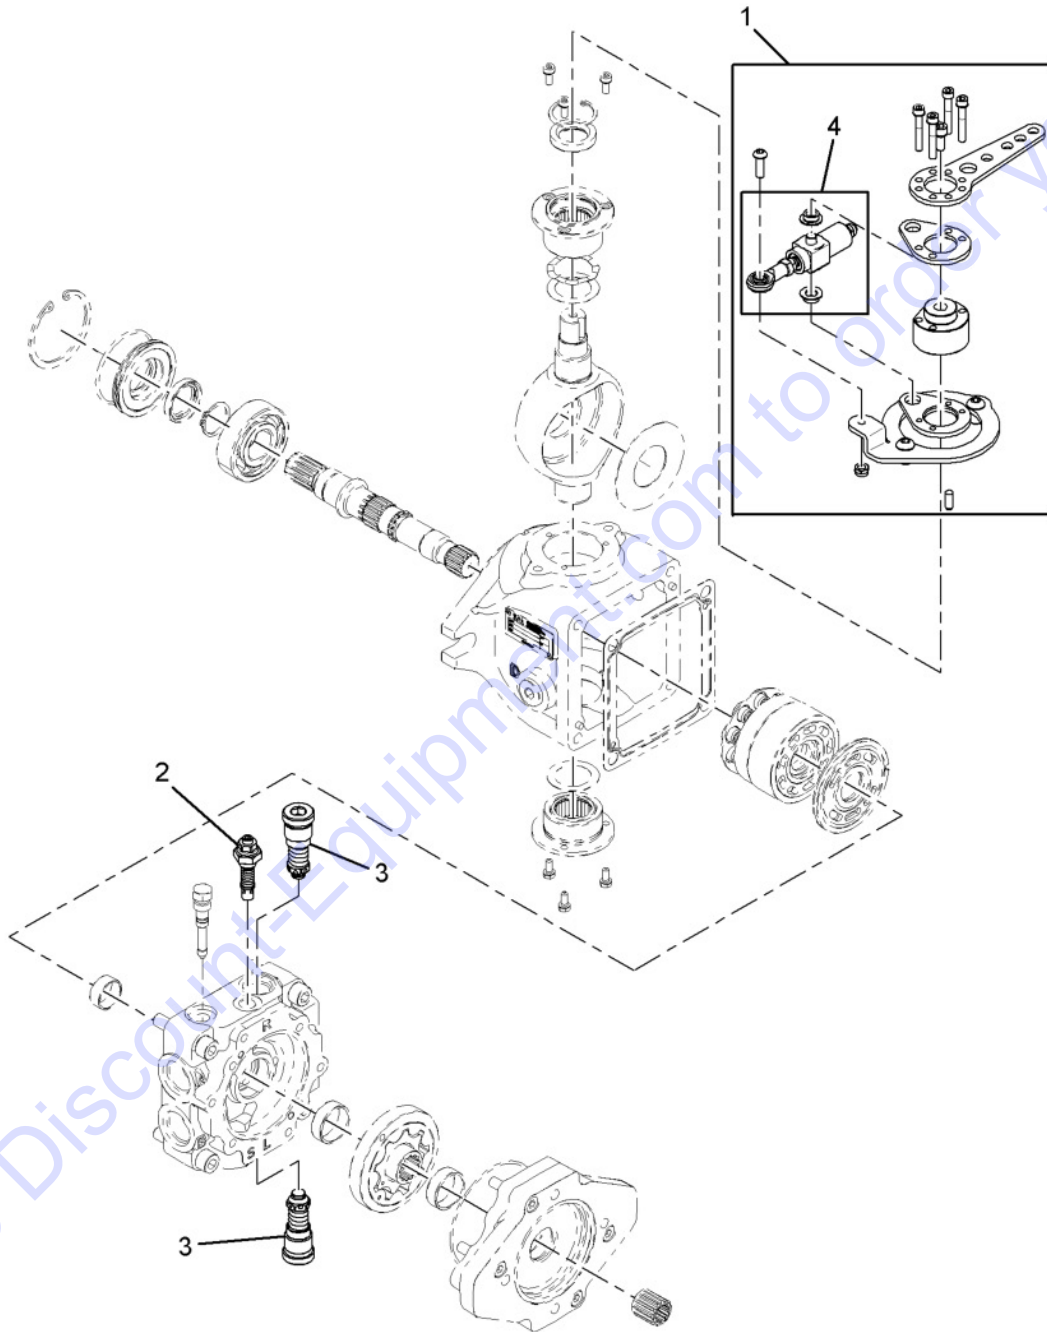

100065: PISTON PUMP ASSEMBLY (HYDROSTATIC)

B-900-030-100065-1

E15

100065: PISTON PUMP ASSEMBLY (HYDROSTATIC)					
ITEM	PART NUMBER	F/N	DESCRIPTION	QTY	UOM
1	9107109		MECHANICAL ZEROING ASSEMBLY	1	EA
2	9107108		VALVE, CHARGE (ADJUSTABLE)	1	EA
3	9107107		VALVE, RELIEF	2	EA
4	9107164		TUBE (W/STANDARD SPRING AND BUSHINGS)	1	EA
	9107096		KIT, SEAL	AR	EA

Go to Discount-Equipment.com to order your parts