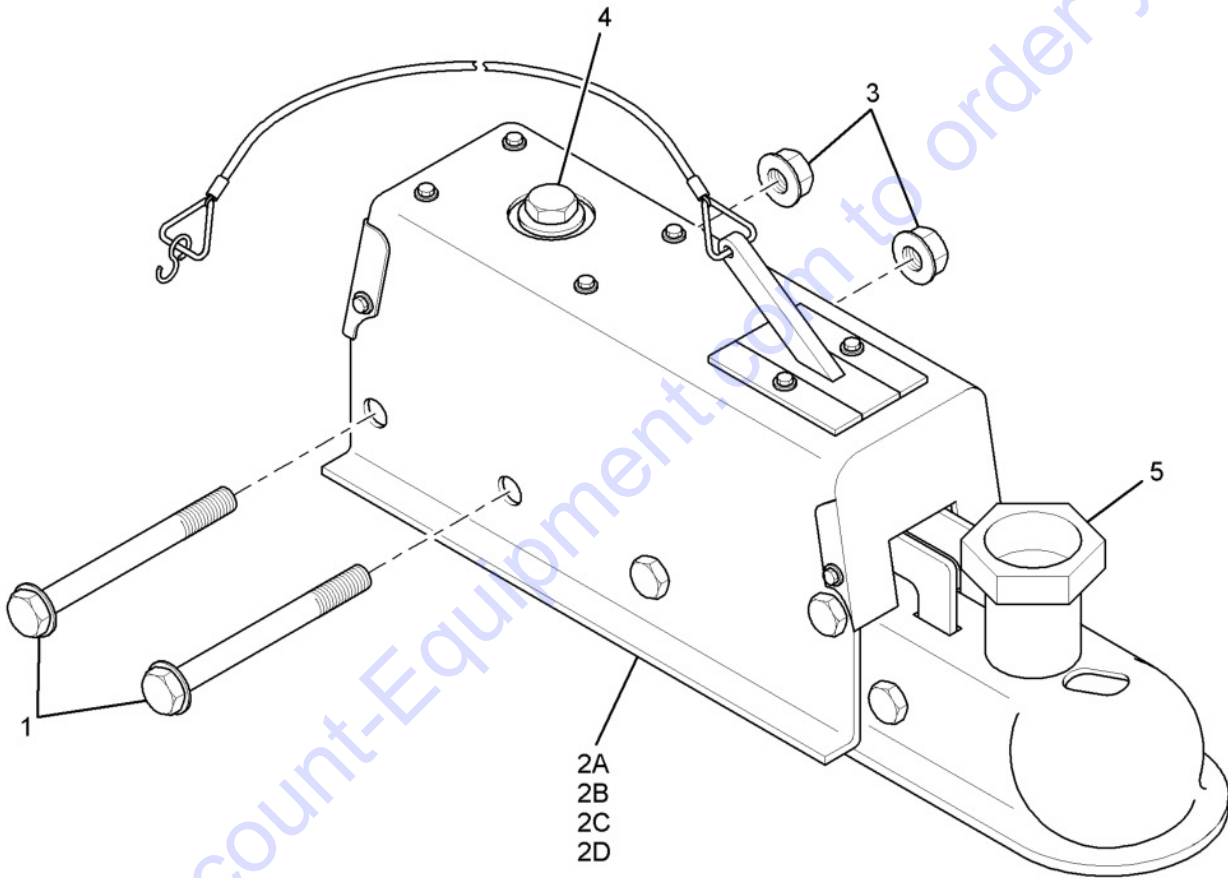

PARKING BRAKE ASSEMBLY					
ITEM	PART NUMBER	F/N	DESCRIPTION	QTY	UOM
1	467600		413875	1	EA
2	467599		CABLE ASSEMBLY (56.13" LG.)	1	EA
3	467598		CABLE ASSEMBLY (33.75" LG.)	1	EA
4	352054		MOUNT, CLIP NUT	1	EA
5	460681		SLEEVE, REAR COMPRESSOR MOUNT	1	EA
6	441634		CAPSCREW (5/16"-18NC X 1-3/4", FLANGE WHIZLOCK)	3	EA
7	010579		WASHER, FLAT (5/16")	6	EA
8	083493		NUT, HEX (5/16"-18NC PL)	3	EA
9	441600		CAPSCREW (5/16"-18NC X 1", PL)	2	EA
10	093799		LOCKNUT (5/16"-18NC, NYLON INSERT)	2	EA
11	377648		BRACKET, BRAKE CABLE	2	EA
12	441477		LOCKNUT (3/8"-16NC)	4	EA
13	413856		BOLT	4	EA
	413875		SWITCH, NEUTRAL START	1	EA

Go to Discount-Equipment.com to order your parts

SURGE BRAKE ACTUATOR

B-900-040-LM3-04-00-1

E15