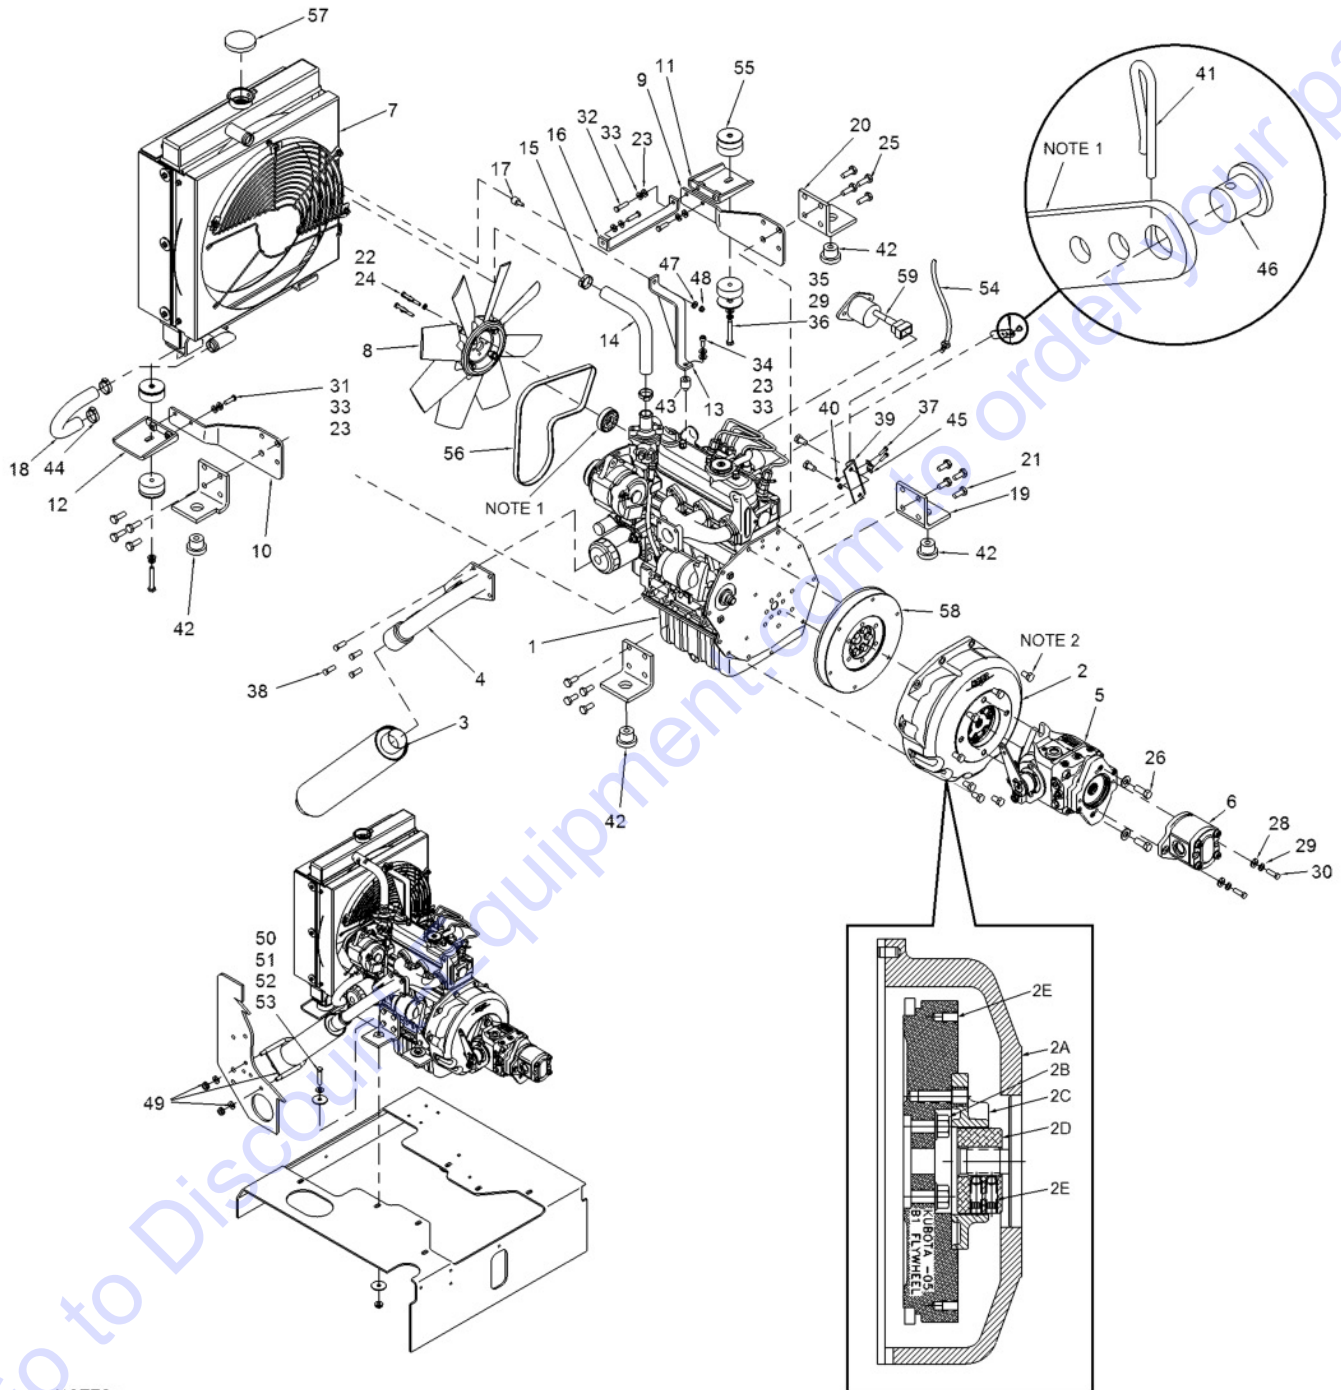

MAIN DRIVETRAIN ASSEMBLY

NOTES:
1. SUPPLIED WITH ENGINE KIT
2. SUPPLIED WITH FLYWHEEL HOUSING

B-900-080-LM3-08-00-1

MAIN DRIVETRAIN ASSEMBLY					
ITEM	PART NUMBER	F/N	DESCRIPTION	QTY	UOM
1	100054		KIT, ENGINE (KUBOTA 1505)	1	EA
2	100100		KIT, FLYWHEEL HOUSING	1	EA
2A	9107112		HOUSING, FLYWHEEL	1	EA
2B	9107110		KIT, BOLT	1	EA
2C	9107114		PLATE, DRIVE	1	EA
2D	9107113		HUB, FLYWHEEL	1	EA
2E	9107111		PIN, DOWEL	2	EA
3	9101774		MUFFLER	1	EA
4	376806		HEADER, EXHAUST	1	EA
5	100065		PISTON PUMP ASSEMBLY (HYDROSTATIC) (SEE PAGE 98)	1	EA
6	9104033		AUXILLIARY PUMP ASSEMBLY (SEE PAGE 78)	1	EA
7	1000047		RADIATOR ASSEMBLY (SEE PAGE 74)	1	EA
8	100121		FAN, ENGINE SM300 D1105	1	EA
9	100109		BRACKET, MOUNTING (LH)	1	EA
10	100110		BRACKET, MOUNTING (RH)	1	EA
11	100127		BRACKET, ISOLATOR (LH)	1	EA
12	100128		BRACKET, ISOLATOR (RH)	1	EA
13	100174		BRACKET, RADIATOR SUPPORT	1	EA
14	100130		HOSE, RADIATOR (UPPER)	1	EA
15	56424		CLAMP, HOSE	2	EA
16	100133		BRACKET, MOUNT SUPPORT	1	EA
17	456806		ISOLATOR, SUPPORT BRACKET (RUBBER)	1	EA
18	100131		HOSE, RADIATOR (LOWER)	1	EA
19	376797		BRACKET, ENGINE MOUNT (REAR)	2	EA
20	376800		BRACKET, ENGINE MOUNT (FRONT)	2	EA
21	459486		BOLT	8	EA
22	122191		BOLT (HH M6 X 1.0 X 50MM GR10.9)	4	EA
23	173193		WASHER, LOCK	5	EA
24	173192		WASHER, LOCK	4	EA
25	459487		BOLT	8	EA
26	441774		CAPSCREW (1/2"-13NC X 1-1/4")	2	EA
27	33800		WASHER	2	EA
28	33115		WASHER	2	EA
29	011023		WASHER, LOCK (3/8")	4	EA
30	10107		BOLT	2	EA
31	10055		BOLT	2	EA
32	10057		BOLT	2	EA
33	33114		WASHER	5	EA
34	459453		CAPSCREW (M8 X 1.25-16MM)	1	EA
35	11323		WASHER	2	EA
36	10678		BOLT	2	EA
37	441527		BOLT (#10-24NC X .75")	2	EA
38	404673		CAPSCREW, SOCKET HEAD (M8 X 1.25CP-6G X M30)	4	EA