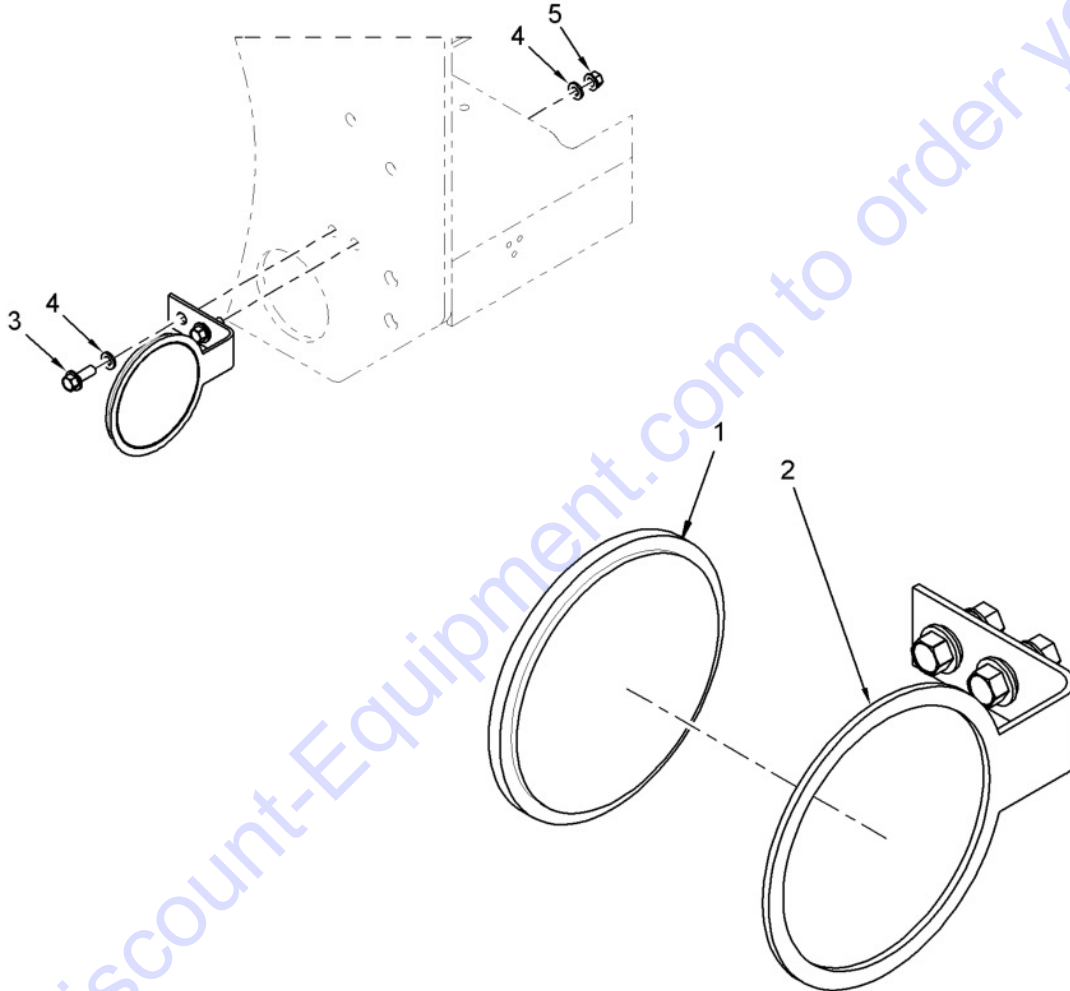

100244: TAIL LIGHT ASSEMBLY

B-900-070-100244-1

E15

100244: TAIL LIGHT ASSEMBLY					
ITEM	PART NUMBER	F/N	DESCRIPTION	QTY	UOM
1	100134		LIGHT, TAIL	2	EA
2	100107		BRACKET, TAIL LIGHT	2	EA
3	413856		BOLT	4	EA
4	011323		WASHER, FLAT (3/8")	4	EA
5	441477		LOCKNUT (3/8"-16NC)	4	EA

Go to Discount-Equipment.com to order your parts

TAIL LIGHT HARNESS

B-900-070-LM3-07-01-1

E15

TAIL LIGHT HARNESS					
ITEM	PART NUMBER	F/N	DESCRIPTION	QTY	UOM
1	100134		LIGHT, TAIL	2	EA
2	377051		HARNESS, WIRING	1	EA
3	028993		CLAMP, LOOP (1/2" ID)	2	EA
	377077		HARNESS, WIRING (MAIN)	1	EA
	377333		HARNESS, WIRING (HITCH)	1	EA
	377325		HARNESS, WIRING (TAIL LIGHT FRAME)	1	EA