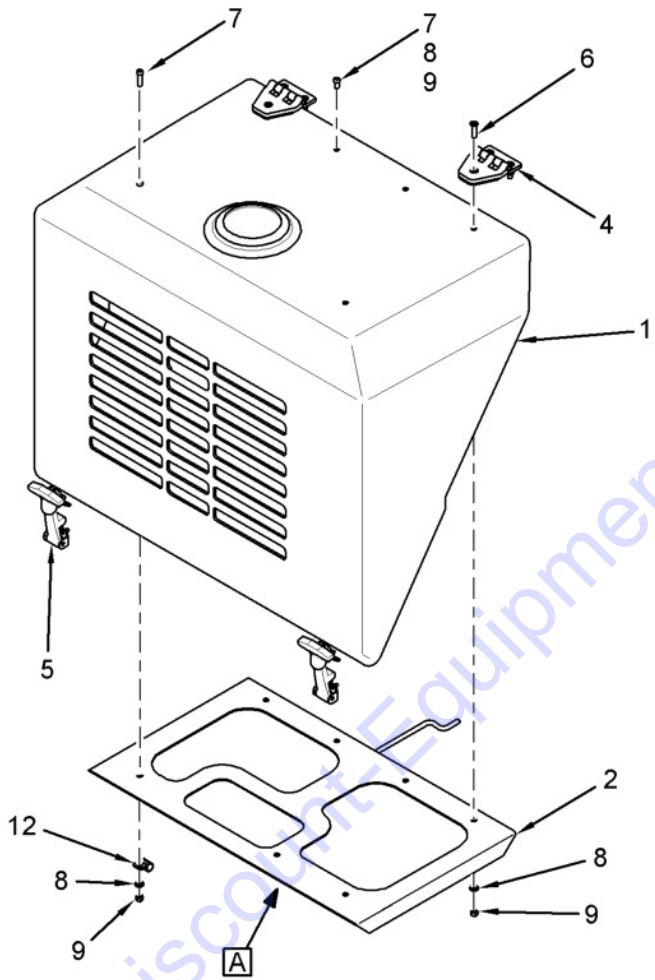

100247: ENGINE HOOD ASSEMBLY

B-900-080-100247-1

E15

100247: ENGINE HOOD ASSEMBLY					
ITEM	PART NUMBER	F/N	DESCRIPTION	QTY	UOM
1	100175		HOOD, ENGINE (PLASTIC)	1	EA
2	100117		SUPPORT, HOOD	1	EA
3	100197		ROD, SUPPORT	1	EA
4	442269		HINGE (W/GROMMET AND BUSHING)	2	EA
5	V63013300		LATCH	2	EA
6	442285		BOLT, FLAT HEAD SOCKET (5/16"-18NC X 1-1/4")	6	EA
7	472902		CAPSCREW, BUTTON HEAD (5/16-18NC X .50", SS)	4	EA
8	010561		WASHER, LOCK (5/16")	8	EA
9	010553		NUT, HEX (5/16"-18NC)	10	EA
10	015123		PIN, COTTER (1/8" X 3/4", STEEL PL)	1	EA
11	010579		WASHER, FLAT (5/16")	1	EA
12	028993		CLAMP, LOOP (1/2" ID)	2	EA

Go to Discount-Equipment.com to order your parts