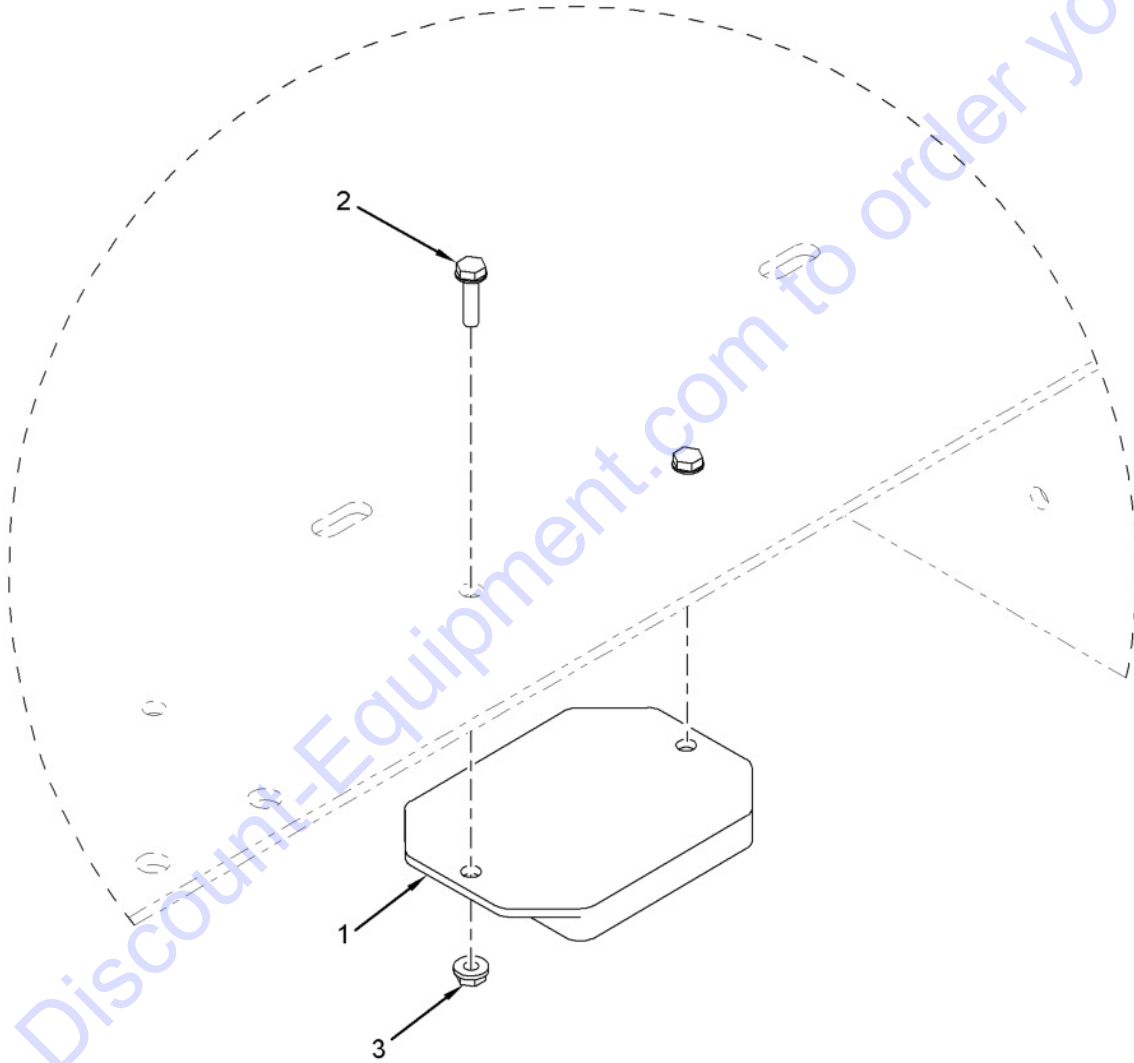

374967: EMERGENCY SHUTDOWN, ENGINE

B-900-070-374967-1

E15

374967: EMERGENCY SHUTDOWN, ENGINE					
ITEM	PART NUMBER	F/N	DESCRIPTION	QTY	UOM
1	465229		MODULE, ENGINE PROTECTION	1	EA
2	441501		CAPSCREW (1/4"-20NC, FLANGE WHIZLOCK)	2	EA
3	440636		LOCKNUT (1/4"-20NC, FLANGE, WHIZLOCK)	2	EA

Go to Discount-Equipment.com to order your parts