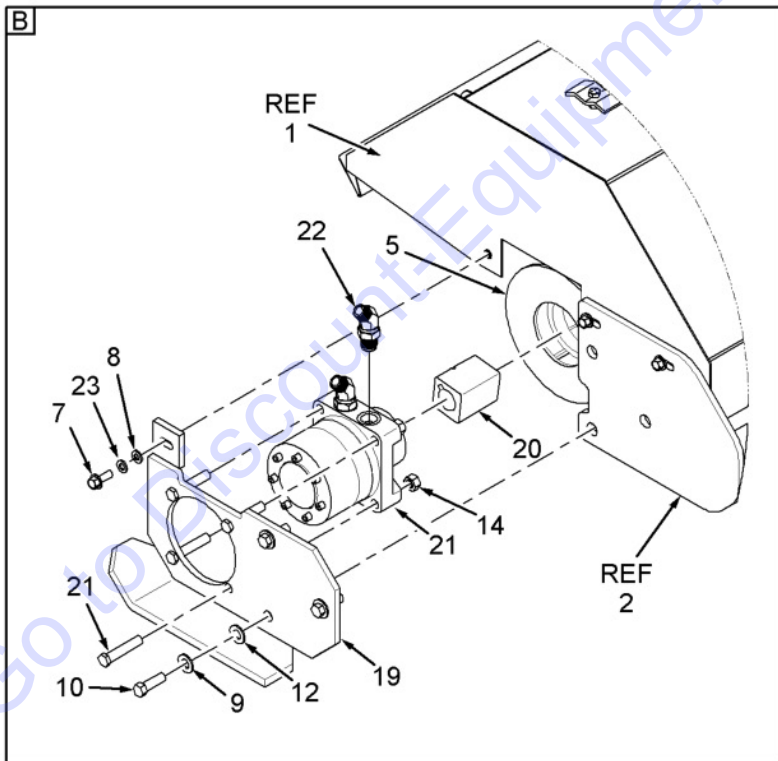

BROOM ASSEMBLY (6')

B-900-090-LM3-09-01A-1

E15

BROOM ASSEMBLY (6')					
ITEM	PART NUMBER	F/N	DESCRIPTION	QTY	UOM
1	391988		HOOD, BROOM (6')	1	EA
2	376574		BRACKET, BROOM MOUNT (6' BROOM)	1	EA
3	V66005800		BEARING, BROOM CARRIER	1	EA
4	377622		DEFLECTOR, DIRT BELT (6')	6	EA
5	9102691		CORE, BROOM (6')	1	EA
6	376285		MOUNT, BROOM CORE	6	EA
7	083527		CAPSCREW (3/8"-16NC X 1-1/4")	6	EA
8	011323		WASHER, FLAT (3/8")	22	EA
9	011325		WASHER, FLAT (1/2")	14	EA
10	441782		CAPSCREW (1/2"-13NC X 1-1/2", FLANGE, WHIZLOCK)	4	EA
11	440644		LOCKNUT (1/2"-13NC, FLANGE, WHIZLOCK)	10	EA
12	011643		WASHER, LOCK (1/2")	4	EA
13	441774		CAPSCREW (1/2"-13NC X 1-1/4")	11	EA
14	425801		LOCKNUT	16	EA
15	441550		CAPSCREW (1/4"-20NC X 3/4", FLANGE WHIZLOCK)	16	EA
16	010299		WASHER	16	EA
17	440636		LOCKNUT (1/4"-20NC, FLANGE, WHIZLOCK)	1	EA
18	376590		BRACKET, BROOM BEARING MOUNT (RH)	1	EA
19	1000051		BRACKET, BROOM BEARING MOUNT (LH)	1	EA
20	9102713		BLOCK, BROOM DRIVE MOTOR	1	EA
21	1000052		BROOM DRIVE MOTOR ASSEMBLY	1	EA
22	477647		ELBOW, 45 DEGREE	2	EA
23	011023		WASHER, LOCK (3/8")	3	EA
24	010645		CAPSCREW (3/8"-16NC X 1-1/2")	3	EA
25	9100716		CLAMP, HOSE	3	EA