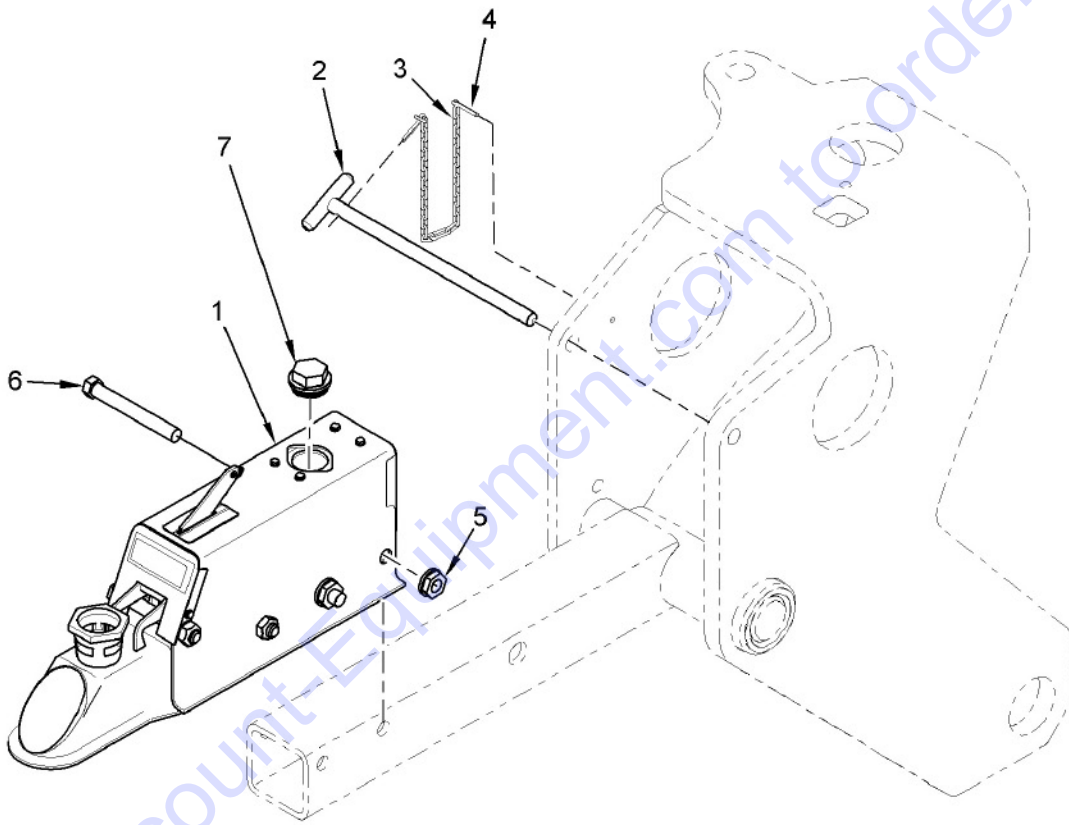

374728: TOW HITCH ASSEMBLY

374728: TOW HITCH ASSEMBLY

ITEM	PART NUMBER	F/N	DESCRIPTION	QTY	UOM
1	447995		ACTUATOR, SURGE BRAKE (2" BALL)	1	EA
2	377135		PIN, TOW BAR STOW	1	EA
3	426627		CHAIN (#4 STRAIGHT LINK)	1	EA
4	015131		PIN, COTTER	2	EA
5	440644		LOCKNUT (1/2"-13NC, FLANGE, WHIZLOCK)	2	EA
6	011460		CAPSCREW (1/2"-13NC X 4" PL.)	2	EA
7	374009		CAP, MASTER CYLINDER (MODIFIED)	1	EA