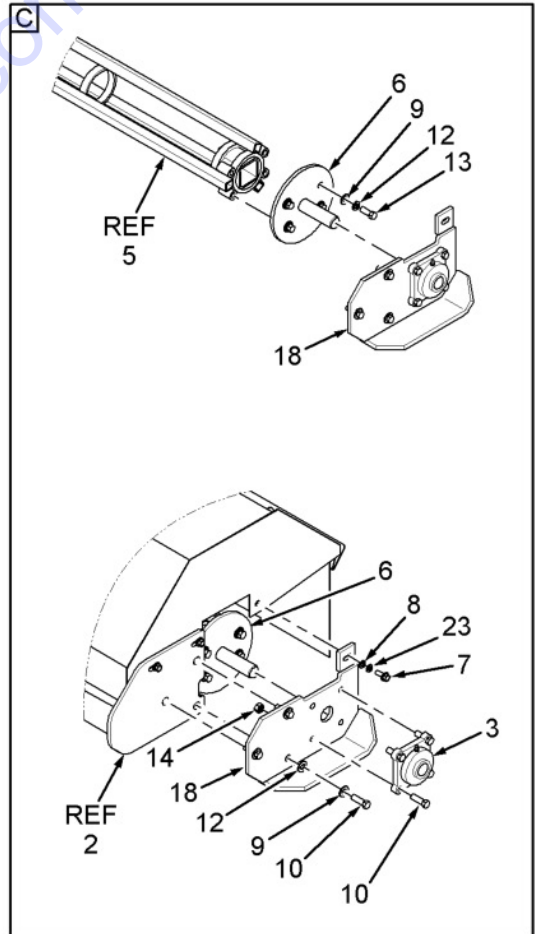

BROOM ASSEMBLY (8')

B-900-090-LM3-09-01B-1

E15

BROOM ASSEMBLY (8')					
ITEM	PART NUMBER	F/N	DESCRIPTION	QTY	UOM
1	382002		HOOD, BROOM (8')	1	EA
2	376582		BRACKET, BROOM MOUNT (8' BROOM)	1	EA
3	V66005800		BEARING, BROOM CARRIER	1	EA
4	377614		DEFLECTOR, DIRT BELT (8')	6	EA
5	9102693		CORE, BROOM (8')	1	EA
6	376285		MOUNT, BROOM CORE	6	EA
7	083527		CAPSCREW (3/8"-16NC X 1-1/4")	6	EA
8	011323		WASHER, FLAT (3/8")	22	EA
9	011325		WASHER, FLAT (1/2")	14	EA
10	441782		CAPSCREW (1/2"-13NC X 1-1/2", FLANGE, WHIZLOCK)	4	EA
11	440644		LOCKNUT (1/2"-13NC, FLANGE, WHIZLOCK)	10	EA
12	011643		WASHER, LOCK (1/2")	4	EA
13	441774		CAPSCREW (1/2"-13NC X 1-1/4")	11	EA
14	425801		LOCKNUT	16	EA
15	441550		CAPSCREW (1/4"-20NC X 3/4", FLANGE WHIZLOCK)	16	EA
16	010299		WASHER	16	EA
17	440636		LOCKNUT (1/4"-20NC, FLANGE, WHIZLOCK)	1	EA
18	376590		BRACKET, BROOM BEARING MOUNT (RH)	1	EA
19	1000051		BRACKET, BROOM BEARING MOUNT (LH)	1	EA
20	9102713		BLOCK, BROOM DRIVE MOTOR	1	EA
21	1000052		BROOM DRIVE MOTOR ASSEMBLY	1	EA
22	477647		ELBOW, 45 DEGREE	2	EA
23	011023		WASHER, LOCK (3/8")	9	EA
24	010645		CAPSCREW (3/8"-16NC X 1-1/2")	3	EA
25	9100716		CLAMP, HOSE	3	EA