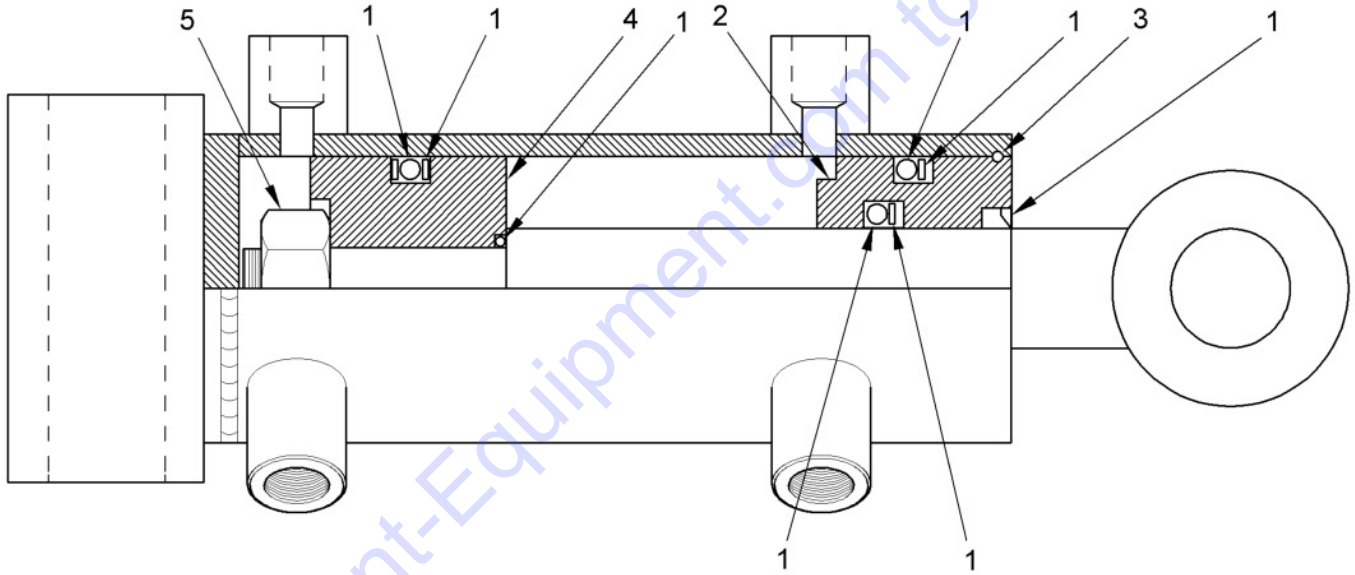

Go to Discount-Equipment.com to order your parts

376641: BROOM LIFT CYLINDER ASSEMBLY

B-900-030-CAP3-0026-1

E15

376641: BROOM LIFT CYLINDER ASSEMBLY					
ITEM	PART NUMBER	F/N	DESCRIPTION	QTY	UOM
1	9104141		KIT, SEAL	1	EA
2	467993		GLAND, HEAD	1	EA
3	468017		RETAINER, ROUND	1	EA
4	468025		PISTON, CYLINDER	1	EA
5	092460		NUT, JAM (3/4"-16NF)	1	EA