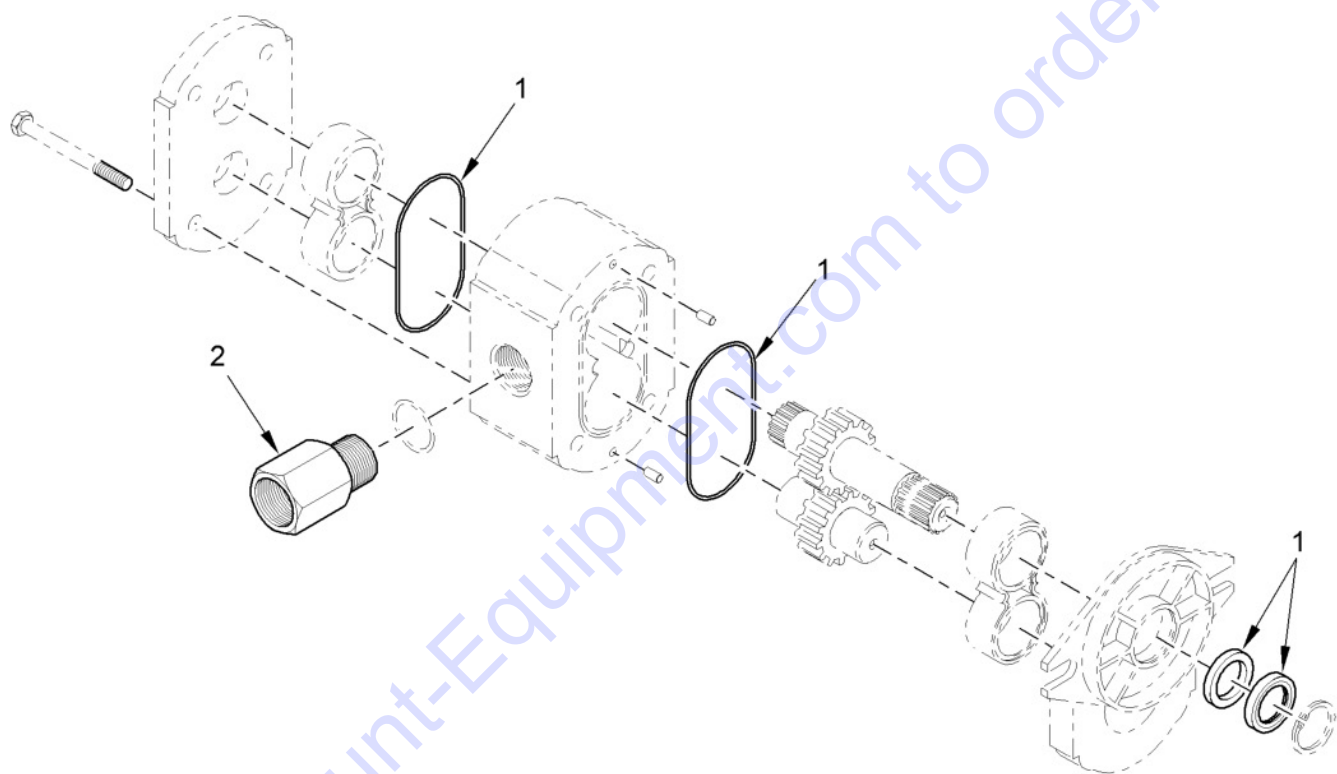

9104033: AUXILLIARY PUMP ASSEMBLY

B-900-030-CAP3-0023-1

9104033: AUXILLIARY PUMP ASSEMBLY

ITEM	PART NUMBER	F/N	DESCRIPTION	QTY	UOM
1	459693		KIT, COMPLETE SEAL	AR	EA
2	095216		ADAPTER, STRAIGHT (1/2"MNPT X 7/8"-14MSAE)	1	EA

Go to Discount-Equipment.com to order your parts