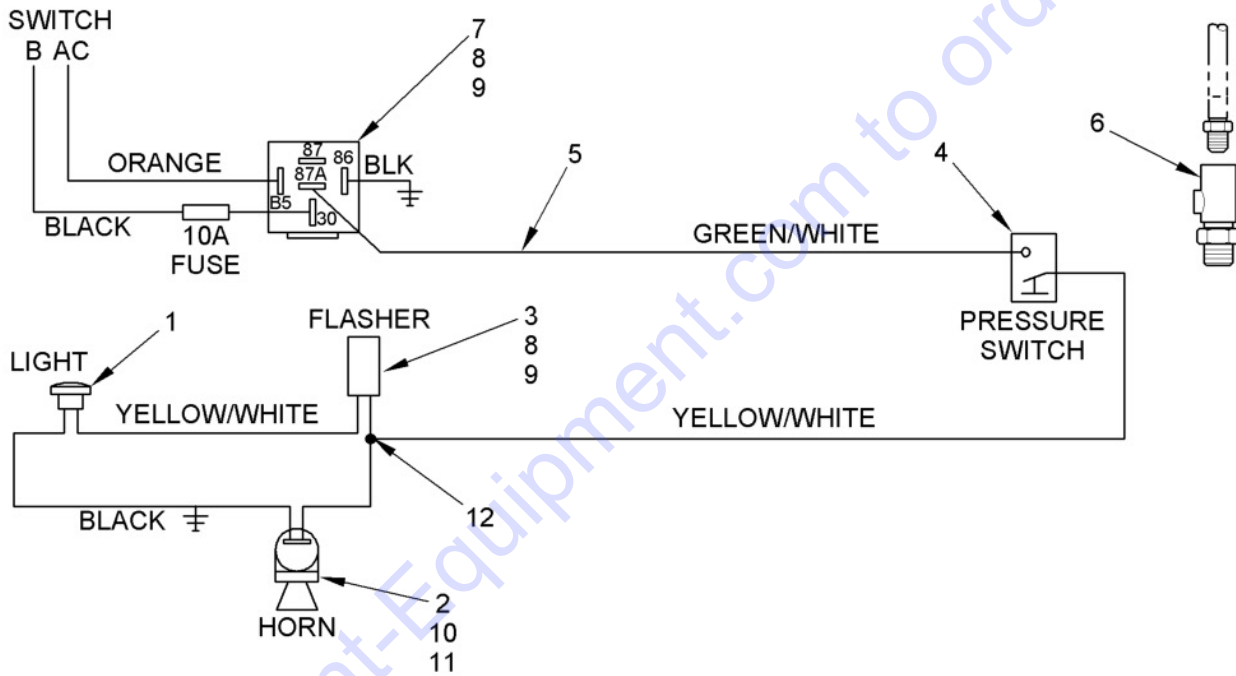

331587: HUB DISENGAGE WARNING SYSTEM

FWD
↓

B-900-070-331587-1

E15

331587: HUB DISENGAGE WARNING SYSTEM

ITEM	PART NUMBER	F/N	DESCRIPTION	QTY	UOM
1	446229		LIGHT, OVAL TAIL	1	EA
2	476937		HORN (12V, W/BACKET)	1	EA
3	V63121300		MODULE, FLASHER (3 PRONG)	1	EA
4	475889		SWITCH, PRESSURE	1	EA
5	331579		HARNESS, WIRING (UNLOCK HUBS)	1	EA
6	475871		ADAPTER, TEST PORT	1	EA
7	442095		RELAY (12V, 30AMP)	1	EA
8	465104		SCREW, PHILLIPS HEAD (8-32 X .50)	2	EA
9	465153		NUT, HEX (8-32 STAINLESS)	2	EA
10	441519		CAPSCREW, FLANGE HEAD (5/16"-18NC X 1/2")	1	EA
11	474734		NUT, HEX (5/16"-18NC)	1	EA
12	V01162800		TERMINAL, MALE SLIDE (.25)	1	EA
	041236		TIE, CABLE (7-1/4" X 3/16", 1-3/4" DIA, BLACK)	10	EA
	331561		COVER, DASH (W/LIGHT HOLE)	1	EA
	472704		DECAL ("DISENGAGE REAR HUBS")	1	EA