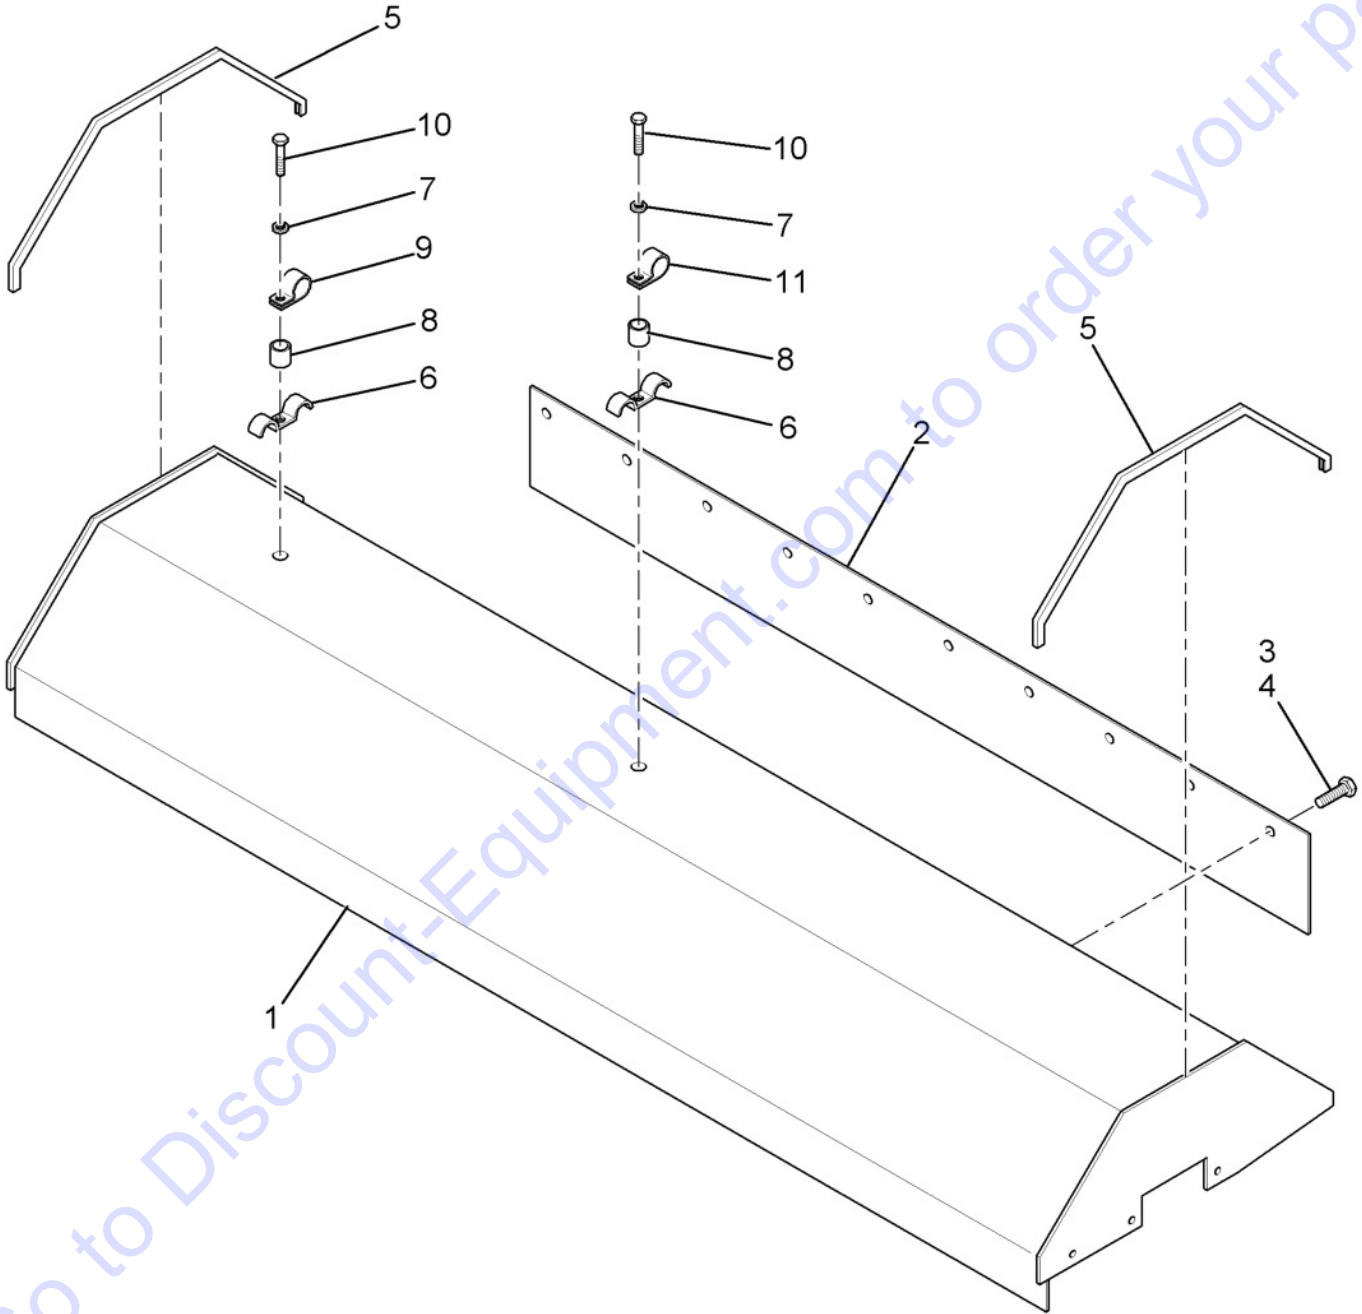

BROOM HOOD ASSEMBLY (8')

B-900-090-LM3-09-00B-1

BROOM HOOD ASSEMBLY (8')					
ITEM	PART NUMBER	F/N	DESCRIPTION	QTY	UOM
1	382002		HOOD, BROOM (8')	1	EA
2	377614		DEFLECTOR, DIRT BELT (8')	1	EA
3	441568		CAPSCREW (1/4"-20NC X 1", FLANGE WHIZLOCK)	16	EA
4	440636		LOCKNUT (1/4"-20NC, FLANGE, WHIZLOCK)	16	EA
5	074567		TRIM, FLEX CORE (0.06, 8.2FT)	AR	EA
6	9100716		CLAMP, HOSE	3	EA
7	011023		WASHER, LOCK (3/8")	3	EA
8	147322		TUBE (3/8 SCHED. 40 X 5/8")	3	EA
9	028993		CLAMP, LOOP (1/2" ID)	3	EA
10	010645		CAPSCREW (3/8"-16NC X 1-1/2")	3	EA
11	461384		CLAMP (13/16" ID WITH 13/32 BOLT HOLD VINYL)	1	EA

Go to Discount-Equipment.com to order your parts