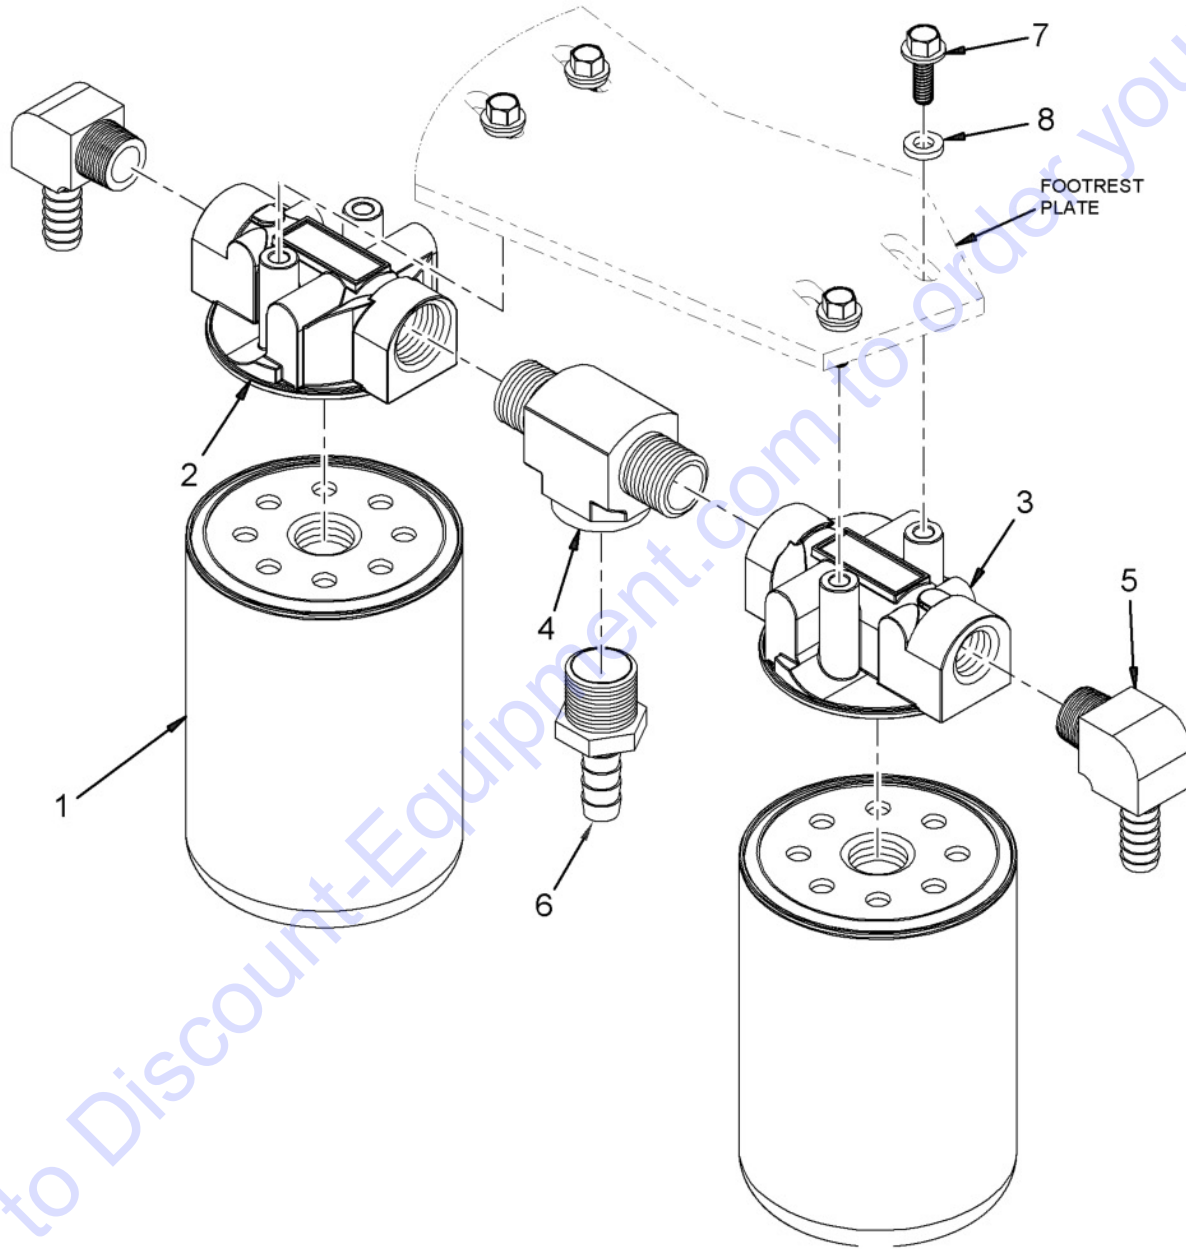

376442A: LOW PRESSURE FILTER ASSEMBLY

B-900-030-376442A-1

376442A: LOW PRESSURE FILTER ASSEMBLY

ITEM	PART NUMBER	F/N	DESCRIPTION	QTY	UOM
1	9101798		FILTER, HYDRAULIC (-10 MICRON, SPIN ON)	2	EA
2	9101796		HEAD, BLOCKED BYPASS FILTER	1	EA
3	9101797		HEAD, FILTER (W/25 PSI RELIEF)	1	EA
4	467605		ADAPTER, TEE (-12 NPTM -12 NPTM -12 NPTM)	1	EA
5	467613		ADAPTER, 90 DEGREE (-12 NPTM X .50" HOSE BARB)	2	EA
6	467621		ADAPTER, STR. (-12 NPTM X .50" HOSE BARB)	1	EA
7	441550		CAPSCREW (1/4"-20NC X 3/4", FLANGE WHIZLOCK)	4	EA
8	011321		WASHER, FLAT (1/4")	4	EA

Go to Discount-Equipment.com to order your parts