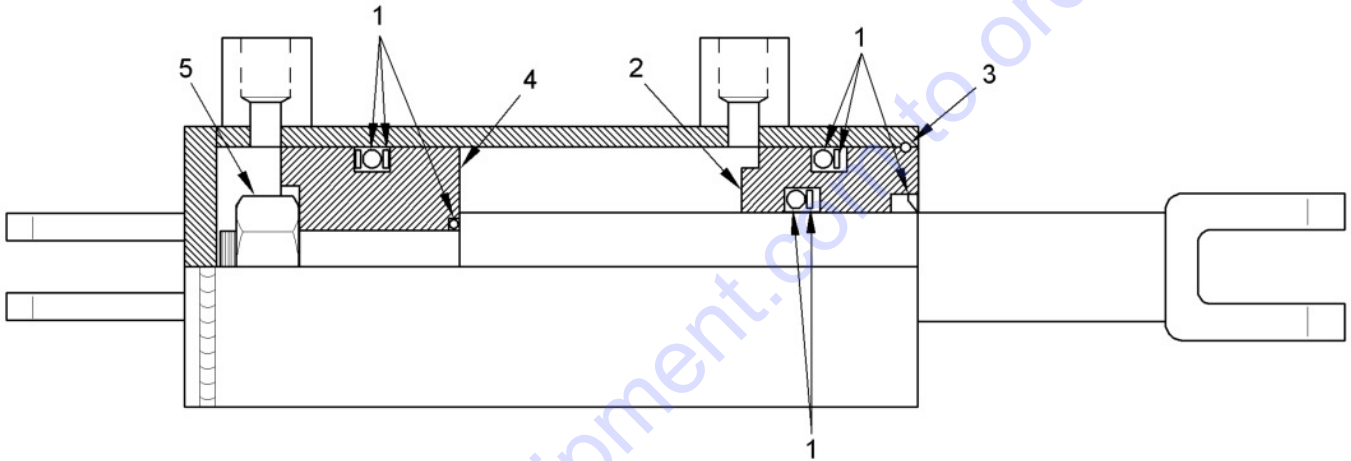

467986: BROOM SWING CYLINDER ASSEMBLY

B-900-030-CAP3-0027-1

467986: BROOM SWING CYLINDER ASSEMBLY

ITEM	PART NUMBER	F/N	DESCRIPTION	QTY	UOM
1	9104141		KIT, SEAL		
2	467993		GLAND, HEAD	1	EA
3	468017		RETAINER, ROUND	1	EA
4	468025		PISTON, CYLINDER	1	EA
5	092460		NUT, JAM (3/4"-16NF)	1	EA

Go to Discount-Equipment.com to order your parts