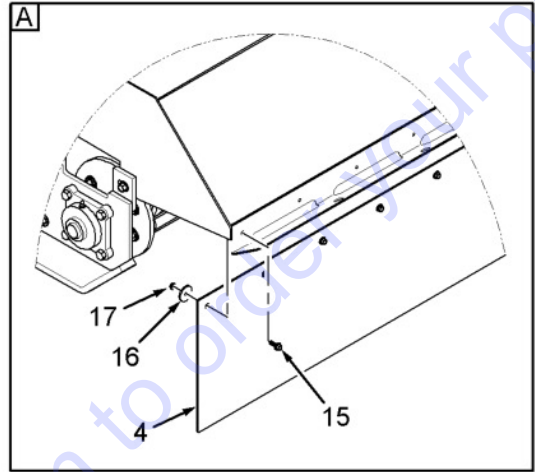

BROOM ASSEMBLY (8')

B-900-090-LM3-09-01B-1

E15

BROOM ASSEMBLY (8')					
ITEM	PART NUMBER	F/N	DESCRIPTION	QTY	UOM
1	382002		HOOD, BROOM (8')	1	EA
2	376582		BRACKET, BROOM MOUNT (8' BROOM)	1	EA
3	V66005800		BEARING, BROOM CARRIER	1	EA
4	377614		DEFLECTOR, DIRT BELT (8')	6	EA
5	9102693		CORE, BROOM (8')	1	EA
6	376285		MOUNT, BROOM CORE	6	EA
7	083527		CAPSCREW (3/8"-16NC X 1-1/4")	6	EA
8	011323		WASHER, FLAT (3/8")	22	EA
9	011325		WASHER, FLAT (1/2")	14	EA
10	441782		CAPSCREW (1/2"-13NC X 1-1/2", FLANGE, WHIZLOCK)	4	EA
11	440644		LOCKNUT (1/2"-13NC, FLANGE, WHIZLOCK)	10	EA
12	011643		WASHER, LOCK (1/2")	4	EA
13	441774		CAPSCREW (1/2"-13NC X 1-1/4")	11	EA
14	425801		LOCKNUT	16	EA
15	441550		CAPSCREW (1/4"-20NC X 3/4", FLANGE WHIZLOCK)	16	EA
16	010299		WASHER	16	EA
17	440636		LOCKNUT (1/4"-20NC, FLANGE, WHIZLOCK)	1	EA
18	376590		BRACKET, BROOM BEARING MOUNT (RH)	1	EA
19	1000051		BRACKET, BROOM BEARING MOUNT (LH)	1	EA
20	9102713		BLOCK, BROOM DRIVE MOTOR	1	EA
21	1000052		BROOM DRIVE MOTOR ASSEMBLY	1	EA
22	477647		ELBOW, 45 DEGREE	2	EA
23	011023		WASHER, LOCK (3/8")	9	EA
24	010645		CAPSCREW (3/8"-16NC X 1-1/2")	3	EA
25	9100716		CLAMP, HOSE	3	EA