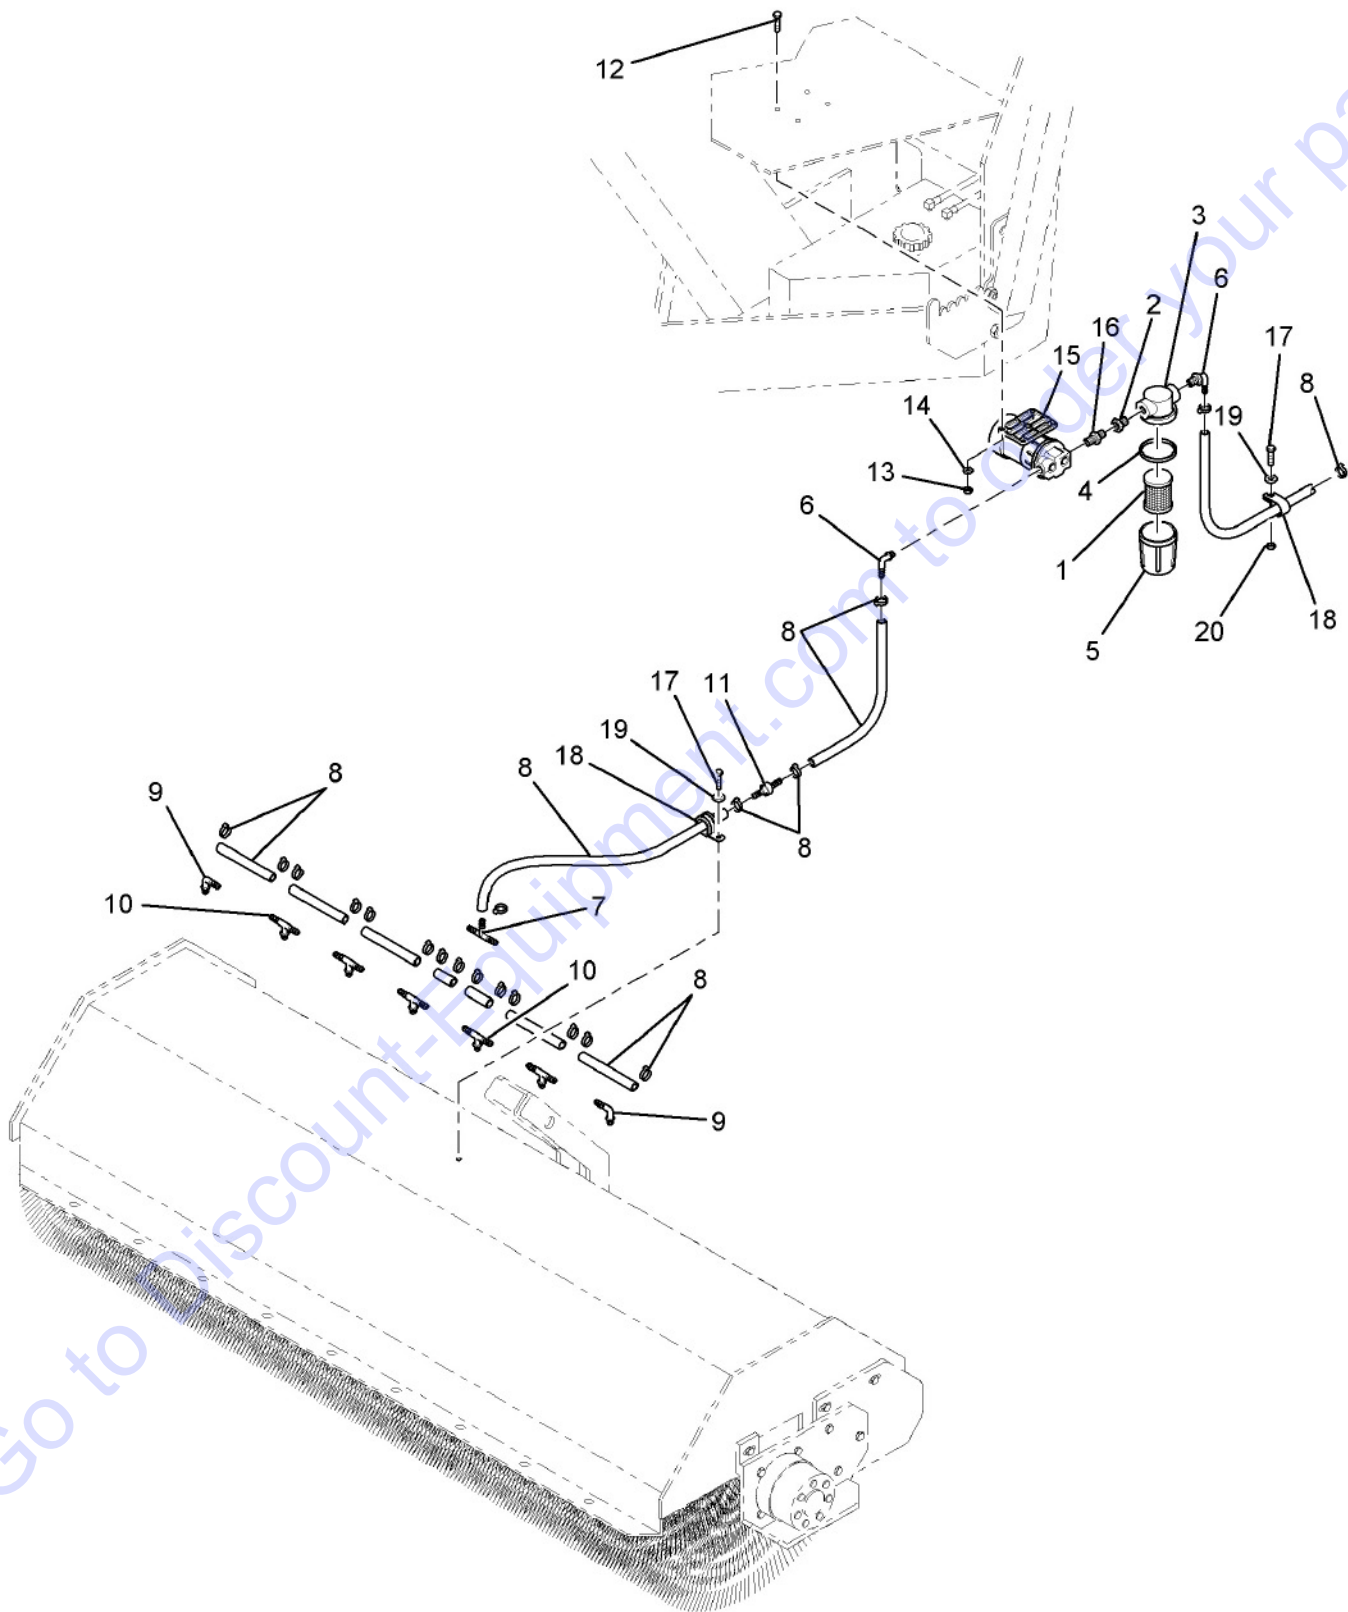

374645: SPRINKLER ASSY (6', SINGLE FILTER, WHITE TANKS)

B-900-100-374645-1

374645: SPRINKLER ASSY (6', SINGLE FILTER, WHITE TANKS)					
ITEM	PART NUMBER	F/N	DESCRIPTION	QTY	UOM
1	9104062		SCREEN, SUCTION FILTER (GREEN)	1	EA
2	9101535		BUSHING (1/2"MNPT X 1/4"FNPT NYLON)	1	EA
3	9102321		HEAD, FILTER	1	EA
4	9102322		GASKET, FILTER HEAD	1	EA
5	9102329		BOWL, FILTER	1	EA
6	9103017		ELBOW, 90 DEGREE (1/2"MNPT X 3/8"BARB)	1	EA
7	447128		TEE (3/8" ID HOSE BARB)	1	EA
8	9101507		HOSE KIT (6' BROOM) (SEE PAGE 106)	1	EA
9	9104621K		SPRAY NOZZLE ASSEMBLY (L-BODY, BRASS) (SEE PAGE 112)	2	EA
10	9104620K		SPRAY NOZZLE ASSEMBLY (T-BODY, BRASS) (SEE PAGE 114)	5	EA
11	459743		VALVE, CHECK	1	EA
12	441568		CAPSCREW (1/4"-20NC X 1", FLANGE WHIZLOCK)	4	EA
13	010272		NUT, HEX (1/4"-20NC, FLANGE WHIZLOCK GR.G)	4	EA
14	010280		WASHER, LOCK (1/4")	4	EA
15	416826		PUMP, WATER (12V, 1.2 GPM)	1	EA
16	9101534		NIPPLE (1/4" X 1-1/4", PLASTIC)	1	EA
17	441667		CAPSCREW (3/8"-16NC X 1", FLANGE WHIZLOCK)	2	EA
18	461384		CLAMP (13/16" ID WITH 13/32 BOLT HOLD VINYL)	2	EA
19	011031		WASHER, FLAT (3/8")	2	EA
20	083501		NUT, HEX (3/8"-16NC, FLANGE, WHIZLOCK)	1	EA
	477941		ELBOW, 90 DEGREE (3/8"NPT X 3/8", PLASTIC)	1	EA