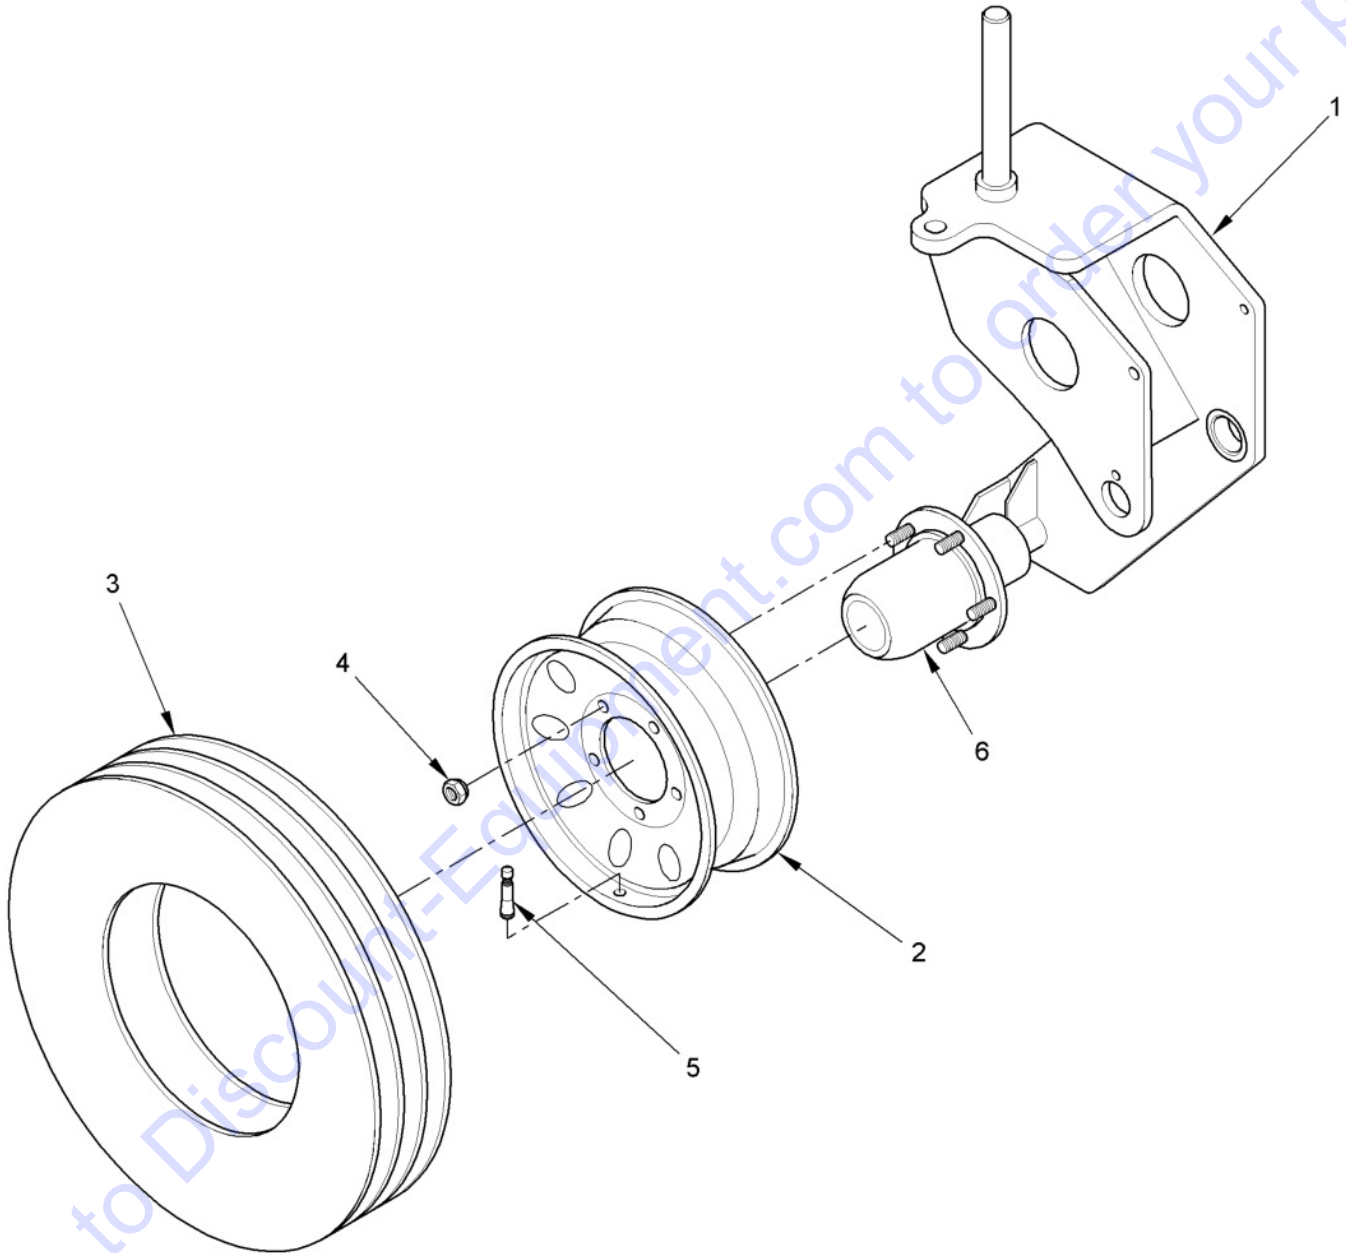

374694: TIRE, WHEEL AND LUG NUT ASSEMBLY

B-900-020-CAP3-0005-1

374694: TIRE, WHEEL AND LUG NUT ASSEMBLY

ITEM	PART NUMBER	F/N	DESCRIPTION	QTY	UOM
1	376005		FORK, FRONT	1	EA
2	9104564		RIM, WHEEL	3	EA
3	9104606		TIRE (P20575R14, NOT AVAILABLE FOR RESALE)	3	EA
4	047480		NUT, LUG (1/2"-20NF, 60 DEG, 13/16")	15	EA
5	029629		STEM, VALVE	3	EA
6	472639		COVER, DUST CAP	1	EA

Go to Discount-Equipment.com to order your parts