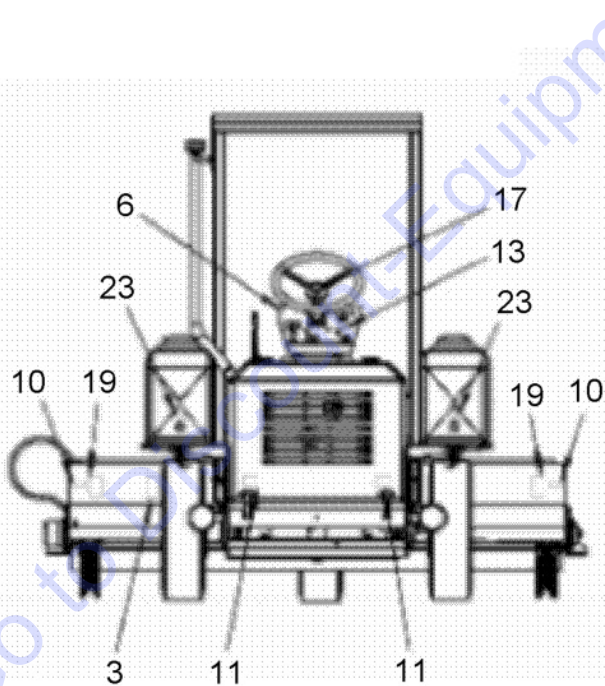

377002A: DECALS

B-900-060-377002A-1

377002A: DECALS					
ITEM	PART NUMBER	F/N	DESCRIPTION	QTY	UOM
1	100141		DECAL, WARNING (HUB)	1	EA
2	100142		DECAL, NAME PLATE	1	EA
3	100143		DECAL, LUBRICATION AND MAINTENANCE	1	EA
4	100144		DECAL, OPERATING INSTRUCTIONS	1	EA
5	100145		DECAL, DIRECTIONAL CONTROL	1	EA
6	100169		DECAL, DASH PANEL (SM300)	1	EA
7	100204		DECAL, WARNING (DIRECTIONAL)	1	EA
8	151660		DECAL, RADIATOR (EXTENDED LIFE)	1	EA
9	432955		SAFETY WALK (11.00" X 12.50")	1	EA
10	436261		TAPE, REFLECTOR (RED)	2	EA
11	443614		DECAL, DANGER (ROTATING FAN)	1	EA
12	446387		DECAL, DANGER (EXPLOSION HAZARD)	1	EA
13	448811		DECAL, WARNING (CALIFORNIA)	1	EA
14	450148		DECAL, DIESEL FUEL	1	EA
15	450155		DECAL, HYDRAULIC OIL	1	EA
16	460170		PAD, PEDAL	3	EA
17	462606		DECAL, STEERING WHEEL	1	EA
18	467266		DECAL, WARNING (STAND CLEAR OF BROOM)	2	EA
19	472720		DECAL, DANGER (PINCH POINT)	2	EA
20	472738		DECAL, DANGER (NO RIDERS)	2	EA
21	472746		DECAL, TIE DOWN	2	EA
22	472753		DECAL, WATER TANK	2	EA
23	472761		DECAL, WATER TANK DRAIN	2	EA
24	472779		DECAL, STEERING VALVE	1	EA
25	472795		DECAL, RADIATOR CAP	1	EA
26	472811		DECAL, FILTER SCREEN	1	EA
27	472829		DECAL, TOWING INSTRUCTIONS (BEFORE AND AFTER)	2	EA
28	472830		DECAL, FRONT FORK	1	EA
29	472837		DECAL, TOWING INSTRUCTIONS	2	EA
30	472838		DECAL, CAUTION (PARK)	1	EA