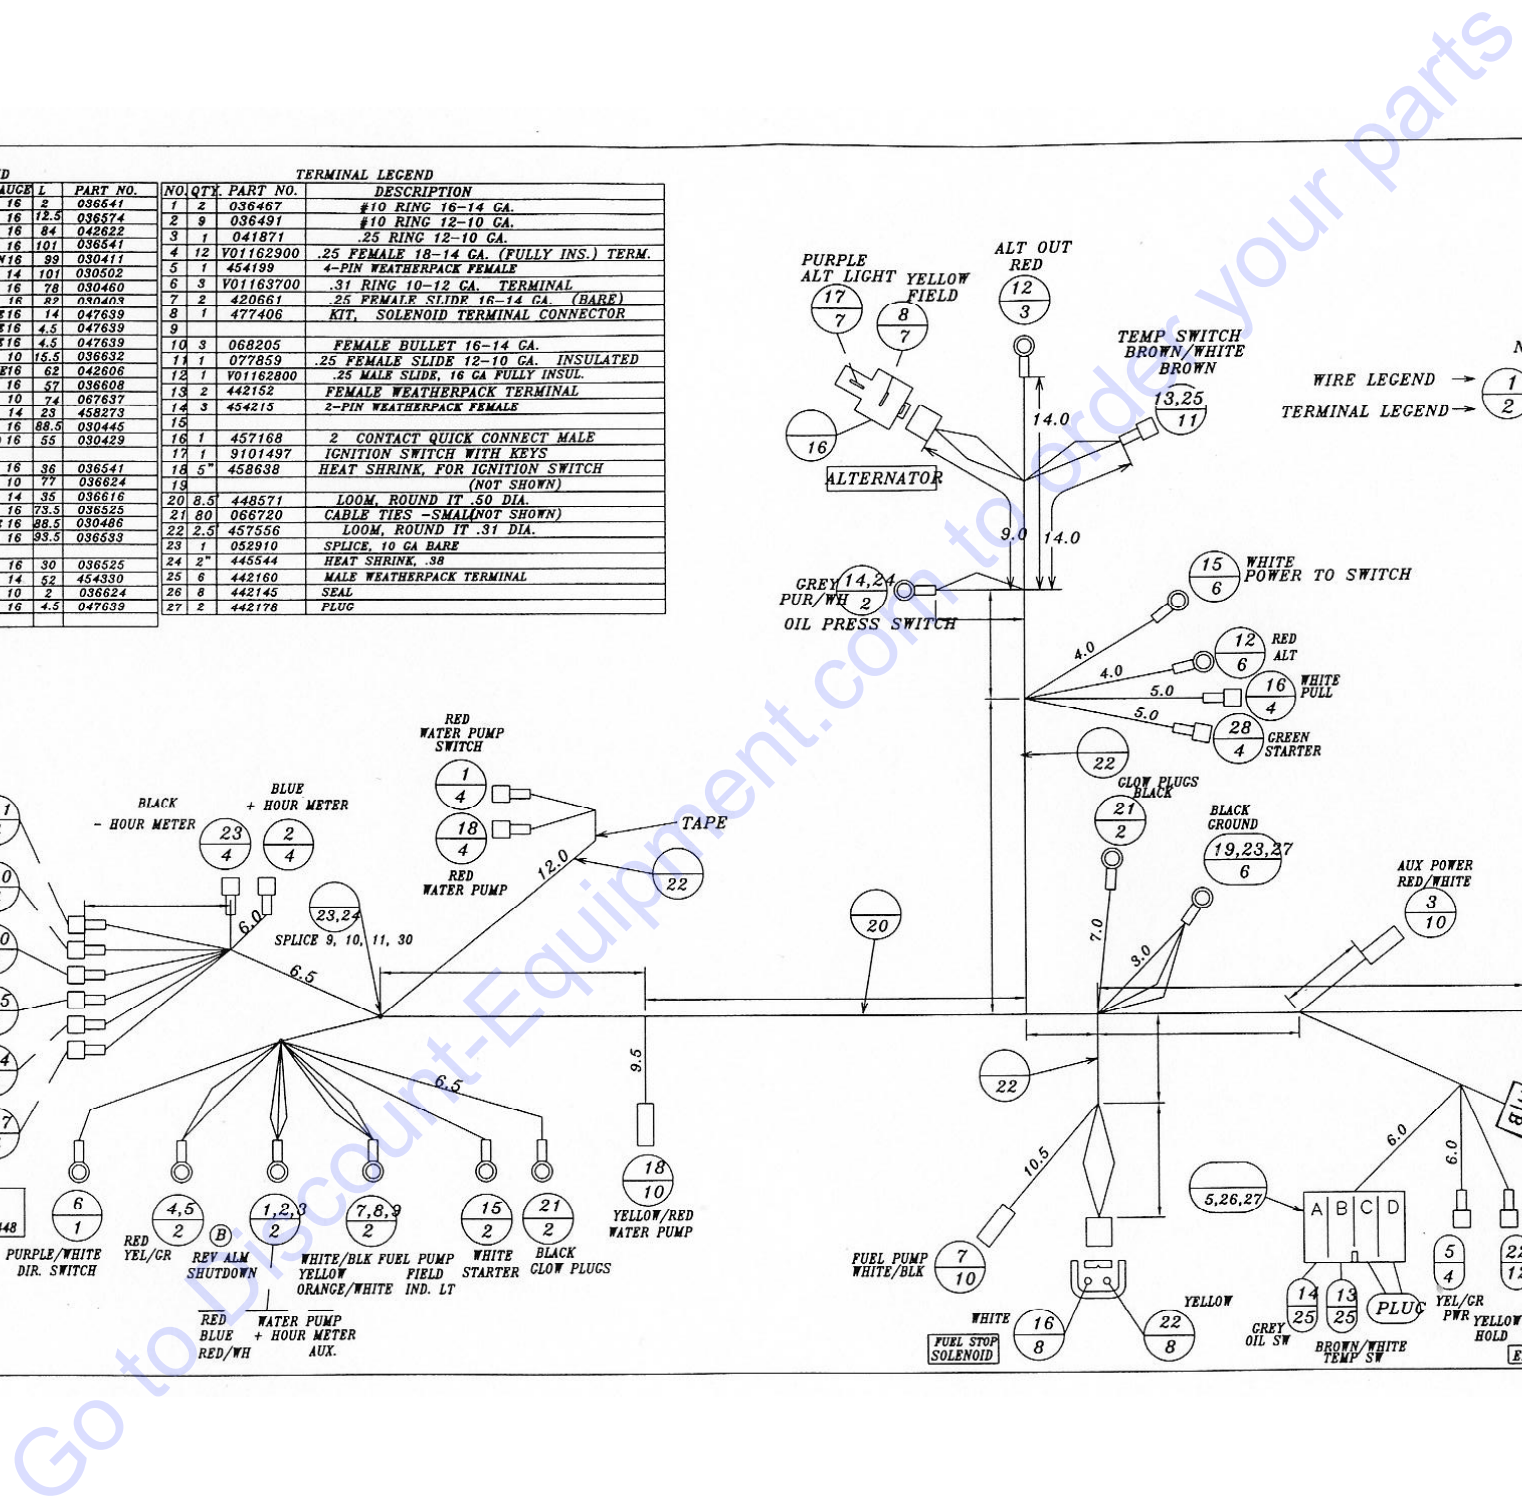

TERMINAL LEGEND

NO.	QTY.	PART NO.	DESCRIPTION
1	2	036467	#10 RING 16-14 GA.
2	9	036491	#10 RING 12-10 GA.
3	1	041871	25 RING 12-10 GA.
4	12	V01162900	.25 FEMALE 18-14 GA. (FULLY INS.) TERM.
5	1	454199	4-PIN WEATHERPACK FEMALE
6	3	V01163700	.31 RING 10-12 GA. TERMINAL
7	2	420661	25 FEMALE SLIDE 16-14 GA. (BARE)
8	1	477406	KIT, SOLENOID TERMINAL CONNECTOR
9			
10	3	068205	FEMALE BULLET 16-14 GA.
11	1	077859	.25 FEMALE SLIDE 12-10 GA. INSULATED
12	1	V01162800	.25 MALE SLIDE, 16 GA FULLY INSUL.
13	2	442152	FEMALE WEATHERPACK TERMINAL
14	3	454215	2-PIN WEATHERPACK FEMALE
15			
16	1	457168	2 CONTACT QUICK CONNECT MALE
17	1	9101497	IGNITION SWITCH WITH KEYS
18	5	458638	HEAT SHRINK, FOR IGNITION SWITCH (NOT SHOWN)
19			
20	8.5	448571	LOOM, ROUND IT .50 DIA.
21	80	066720	CABLE TIES -SMAL(NOT SHOWN)
22	2.5	457556	LOOM, ROUND IT .31 DIA.
23	1	052910	SPLICE, 10 GA BARE
24	2	445544	HEAT SHRINK, .38
25	6	442160	MALE WEATHERPACK TERMINAL
26	6	442145	SEAL
27	2	442178	PLUG

REV. CODE 007 & NEWER

NOTE:

WIRE LEGEND → (1) (1) ← WIRE LEGEND

TERMINAL LEGEND → (2) (2) ← TERMINAL LEGEND

PARTS FINDER

**Search Website
by Part Number**

**Search Manual
Library For Parts
Manual & Lookup Part
Numbers – Purchase
or Request Quote**