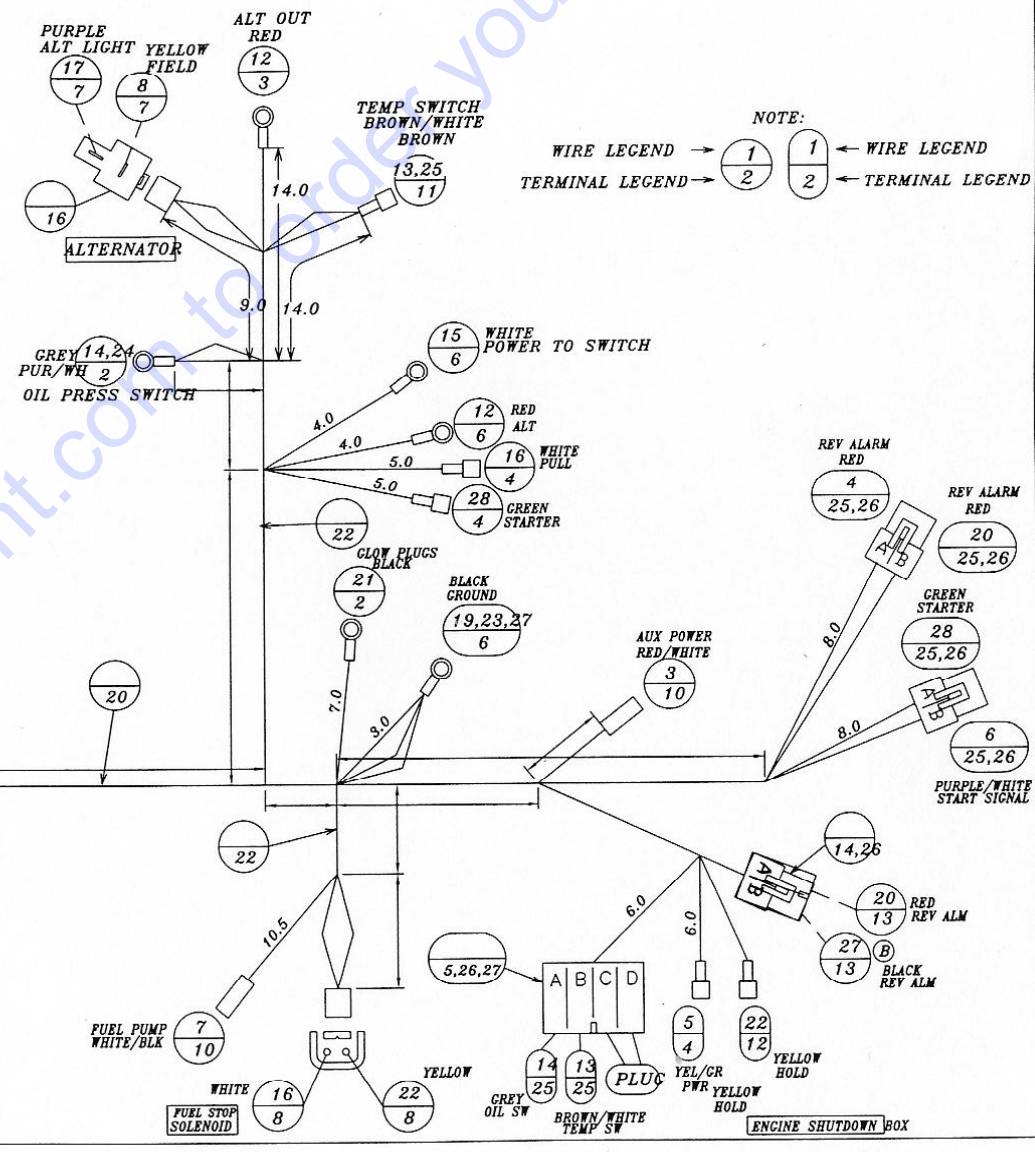

TERMINAL LEGEND

NO.	QTY.	PART NO.	DESCRIPTION
1	2	036467	#10 RING 16-14 GA.
2	9	036491	#10 RING 12-10 GA.
3	1	041871	25 RING 12-10 GA.
4	12	V01162900	.25 FEMALE 18-14 GA. (FULLY INS.) TERM.
5	1	454199	4-PIN WEATHERPACK FEMALE
6	3	V01163700	.31 RING 10-12 GA. TERMINAL
7	2	420661	25 FEMALE SLIDE 16-14 GA. (BARE)
8	1	477406	KIT, SOLENOID TERMINAL CONNECTOR
9			
10	3	068205	FEMALE BULLET 16-14 GA.
11	1	077859	.25 FEMALE SLIDE 12-10 GA. INSULATED
12	1	V01162800	.25 MALE SLIDE, 16 GA FULLY INSUL.
13	2	442152	FEMALE WEATHERPACK TERMINAL
14	3	454215	2-PIN WEATHERPACK FEMALE
15			
16	1	457168	2 CONTACT QUICK CONNECT MALE
17	1	9101497	IGNITION SWITCH WITH KEYS
18	5	458638	HEAT SHRINK, FOR IGNITION SWITCH (NOT SHOWN)
19			
20	8.5	448571	LOOM, ROUND IT .50 DIA.
21	80	066720	CABLE TIES -SMAL(NOT SHOWN)
22	2.5	457556	LOOM, ROUND IT .31 DIA.
23	1	052910	SPLICE, 10 GA BARE
24	2	445544	HEAT SHRINK, .38
25	6	442160	MALE WEATHERPACK TERMINAL
26	6	442145	SEAL
27	2	442178	PLUG

REV. CODE 007 & NEWER