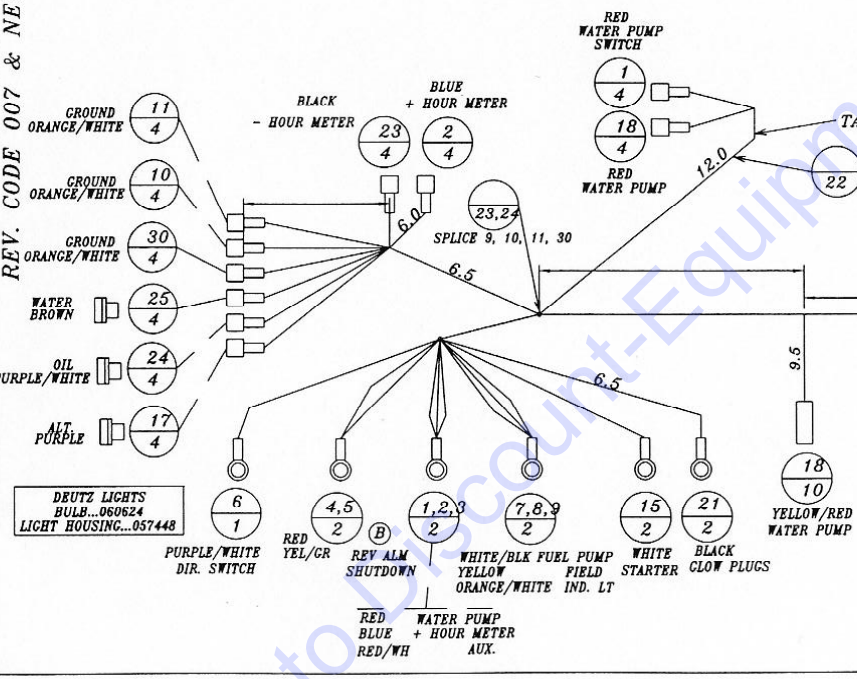

TERMINAL LEGEND

NO.	QTY.	PART NO.	DESCRIPTION
1	2	036467	#10 RING 16-14 GA.
2	9	036491	#10 RING 12-10 GA.
3	1	041871	25 RING 12-10 GA.
4	12	V01162900	.25 FEMALE 18-14 GA. (FULLY INS.) TERM.
5	1	454199	4-PIN WEATHERPACK FEMALE
6	3	V01163700	.31 RING 10-12 GA. TERMINAL
7	2	420661	25 FEMALE SLIDE 16-14 GA. (BARE)
8	1	477406	KIT, SOLENOID TERMINAL CONNECTOR
9			
10	3	068205	FEMALE BULLET 16-14 GA.
11	1	077859	.25 FEMALE SLIDE 12-10 GA. INSULATED
12	1	V01162800	.25 MALE SLIDE, 16 GA FULLY INSUL.
13	2	442152	FEMALE WEATHERPACK TERMINAL
14	3	454215	2-PIN WEATHERPACK FEMALE
15			
16	1	457168	2 CONTACT QUICK CONNECT MALE
17	1	9101497	IGNITION SWITCH WITH KEYS
18	5	458638	HEAT SHRINK, FOR IGNITION SWITCH (NOT SHOWN)
19			
20	8.5	448571	LOOM, ROUND IT .50 DIA.
21	80	066720	CABLE TIES -SMAL(NOT SHOWN)
22	2.5	457556	LOOM, ROUND IT .31 DIA.
23	1	052910	SPLICE, 10 GA BARE
24	2	445544	HEAT SHRINK, .38
25	6	442160	MALE WEATHERPACK TERMINAL
26	6	442145	SEAL
27	2	442178	PLUG

REV. CODE 007 & NEWER