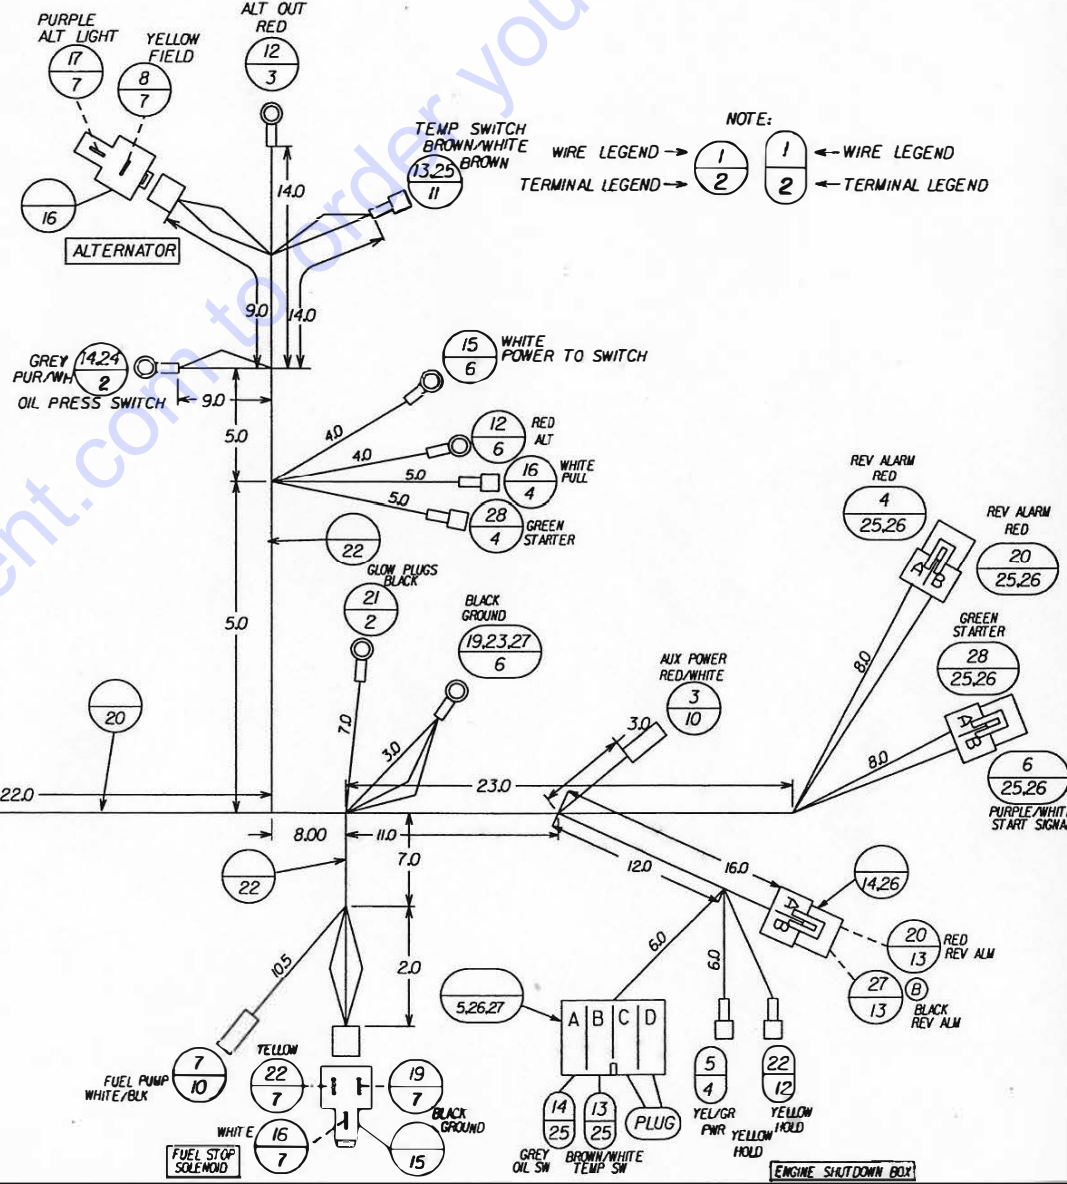

TERMINAL LEGEND

NO.	QTY.	PART NO.	DESCRIPTION
1	2	036467	*10 RING 16-14 GA.
2	9	036491	*10 RING 12-10 GA.
3	1	041871	25 RING 12-10 GA.
4	12	VO1162900	25 FEMALE 18-14 GA. (FULLY INSJ) TERM.
5	1	454199	4-PIN WEATHERPACK FEMALE
6	3	VO1163700	.31 RING 10-12 GA. TERMINAL
7	5	442228	25 FEMALE SUDE 16-14 GA. (BARE)
8			
9			
10	3	068205	FEMALE BULLET 16-14 GA.
11	1	077859	25 FEMALE SUDE 12-10 GA. INSULATED
12	1	VO1162800	25 MALE SUDE .16 GA FULLY INSJL
13	2	442152	FEMALE WEATHERPACK TERMINAL
14	3	454215	2-PIN WEATHERPACK FEMALE
15	1	457150	3 CONTACT QUICK CONNECT MALE
16	1	457168	2 CONTACT QUICK CONNECT MALE
17	1	9101497	IGNITION SWITCH WITH KEYS
18	5	458638	HEAT SHRINK, FOR IGNITION SWITCH
19			(NOT SHOWN)
20	8.5	448571	LOOM, ROUND IT .50 DIA.
21	80	066720	CABLE TIES - SMALL (NOT SHOWN)
22	2.5	457556	LOOM, ROUND IT .31 DIA.
23	1	052910	SPUCE, 10 GA BARE
24	2	445544	HEAT SHRINK, .38
25	6	442160	MALE WEATHERPACK TERMINAL
26	8	442145	SEAL
27	2	442178	PLUG

386110
1 of 2