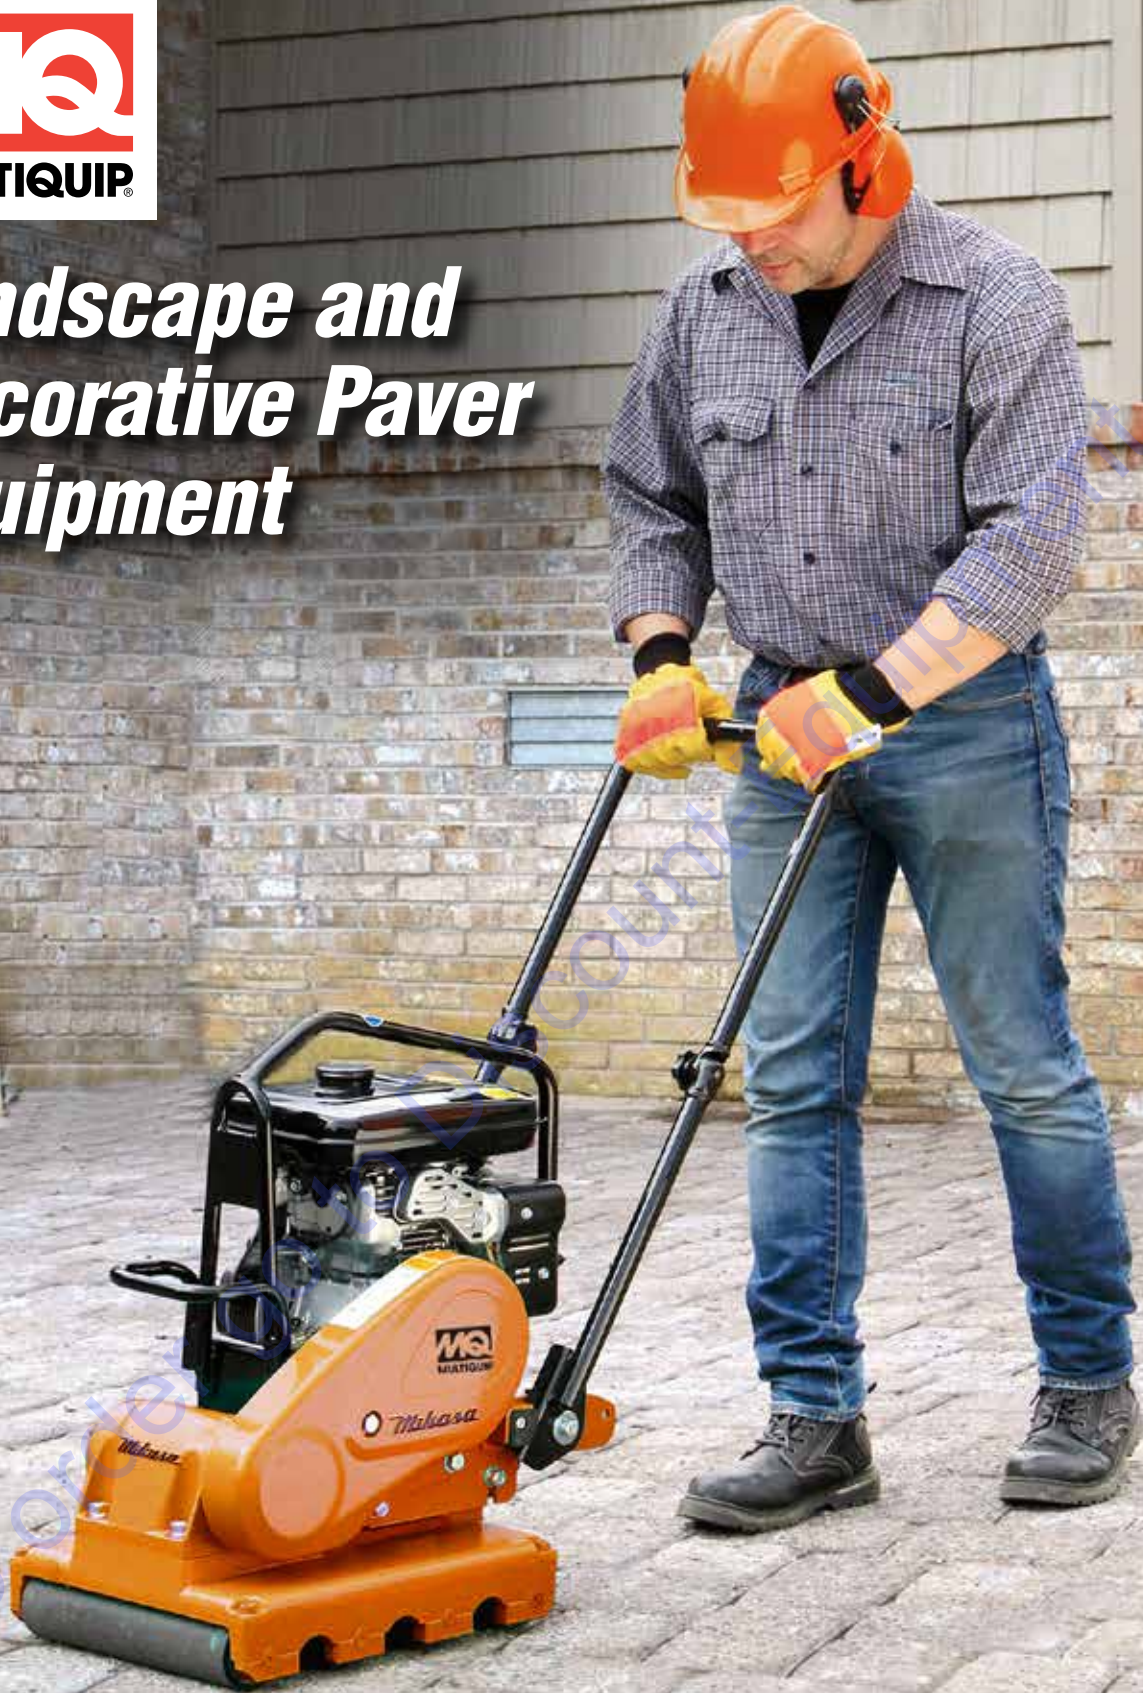

Landscape and Decorative Paver Equipment