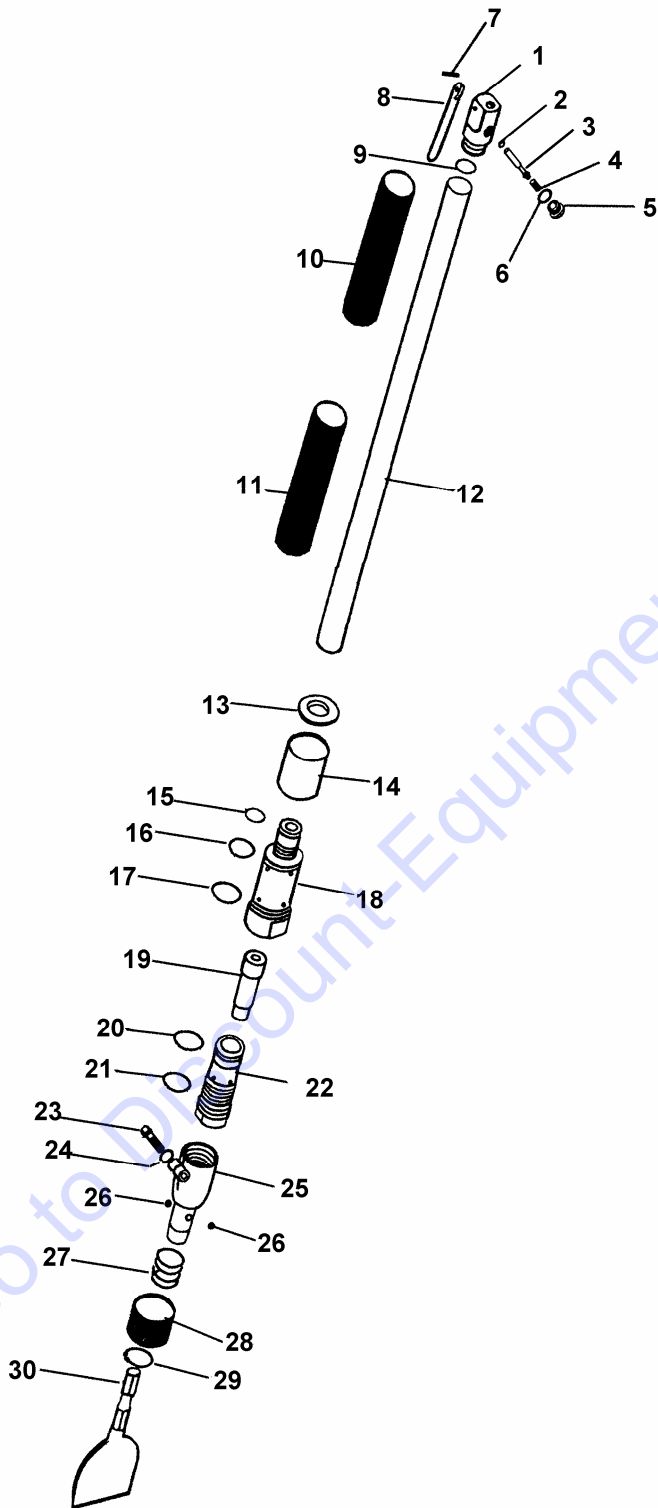

KS1 Redline Lightweight Floor Scraper

Parts List

Item	Kent P/N	Description
1	K19964	Throttle Body (Bare)
	K19965	Throttle Body Assembly · Includes Items 1 ~ 8
2	K19974	Throttle Valve "O"-Ring
3	K19982	Throttle Valve
4	K19975	Throttle Valve Spring
5	K19976	Throttle Valve Plug
6	K19977	Throttle Plug "O"-Ring
7	K19971	Split Pin
8	K19983	Throttle Lever
9	K19984	Connecting Pipe "O"-Ring
10	K19981	Rubber Throttle Grip
11	K19980	Rubber Handle Grip
12	K19986	Connecting Pipe
13	K19979	Exhaust Sleeve Cap
14	K19978	Exhaust Sleeve
15	K19984	Connecting Pipe "O"-Ring
16	K19972	Exhaust Sleeve "O"-Ring
17	K19973	Exhaust Sleeve "O"-Ring
18	K19966	Cylinder Body
19	K19968	Piston
20	K19969	Cylinder Sleeve "O"-Ring
21	K19970	Cylinder Sleeve "O"-Ring
22	K19967	Cylinder Sleeve
23	K19992	Front Head Bolt
24	K19993	Front Head Bolt Washer
25	K19987	Front Head
26	K19989	Retainer Balls (2)
27	K19990	Retainer Spring
28	K19991	Retainer Body
29	K19988	Retainer Snap Ring
30	K19994	4" Chisel Bit
NS	K19844	4" Yoke
NS	K19845	4" Blade Tool
NS	K19846	8" Blade Tool
NS	K19847	12" Blade Tool