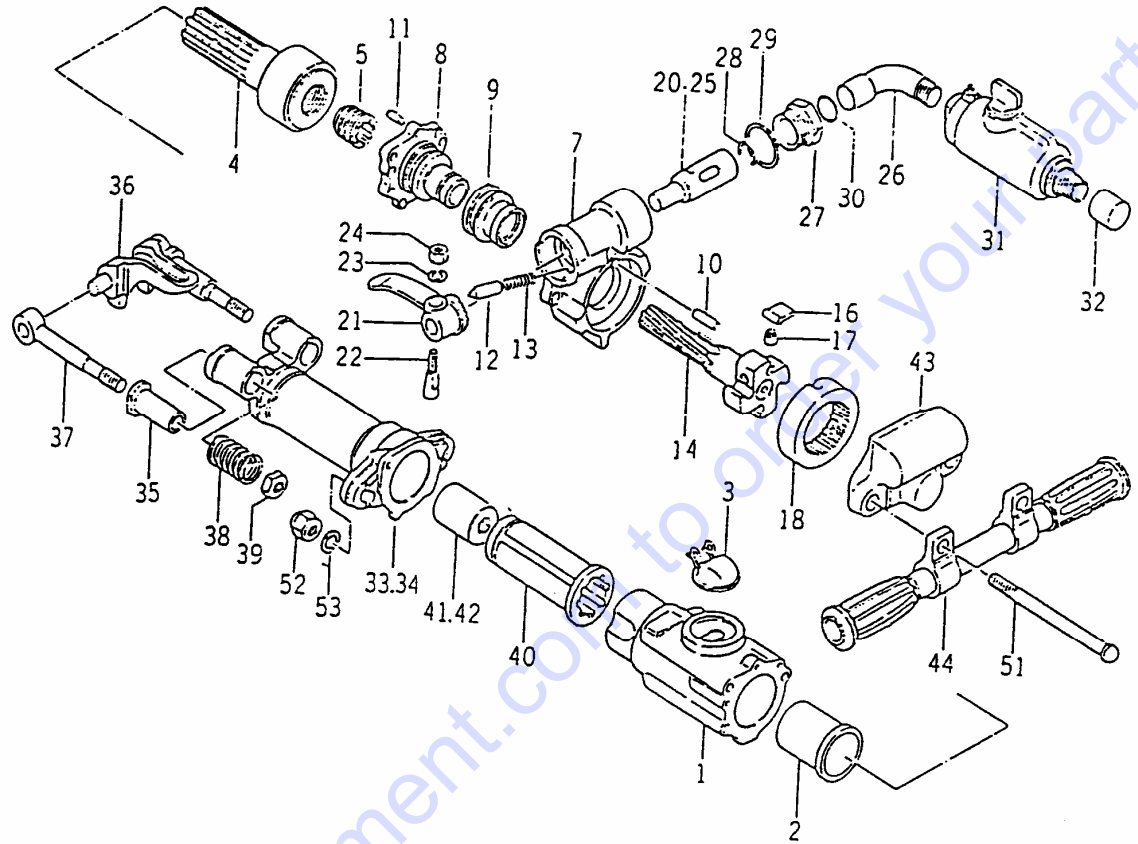

Parts List
After
S/N 510001

Item	Kent P/N	Description
1	K17500	Cylinder
2	K18601	Cylinder Bushing
3	K17501	Exhaust Cap
4	K17502	Piston (Marked "M")
5	K17503	Rifle Nut (Marked "M")
7	K17504	Valve Case
8	K18607	Valve Plug
9	K18608	Valve
10	K17505	Ratchet Ring Dowel
11	K18610	Valve Case Dowel
12	K18611	Detent Plunger
13	K18612	Detent Plunger Spring
14	K18613	Rifle Bar
16	K18615	Pawl
17	K18616	Pawl Spring
18	K18617	Ratchet Ring
19	K18618	O-Ring (No Longer Used)
20	K17506	Throttle Valve w/K17507 O-ring
21	K18620	Throttle Handle
22	K17508	Throttle Bolt
23	K17509	3/8" Spring Washer
24	K17510	3/8" Nut
26	K18625	Air Hose Tube

Item	Kent P/N	Description
27	K18626	Air Hose Plug
28	K18627	Air Hose Tube Retainer
29	K18628	Air Hose Washer
30	K17512	O-Ring
31	K18630	Crystal Oiler
32	K17511	Connection Tube Cap
33	K18632	Fronthead (7/8" X 3-1/4")
34	K18633	Fronthead (7/8" X 4-1/4")
35	K18634	Fronthead Bushing
36	K18635	Steel Puller
37	K17513	Steel Puller Bolt
38	K18637	Steel Puller Spring
39	K17514	Steel Puller Nut
40	K18639	Sleeve
41	K18640	Rotation Sleeve Bushing (7/8" X 3-1/4")
42	K18641	Rotation Sleeve Bushing (7/8" X 4-1/4")
43	K18642	Backhead
44	K18643	Sinker Handle
51	K17515	Through Bolt
52	K17517	Through Bolt Nut
53	K17516	1/2" Spring Washer

* On 112D Rock Drills purchased prior to December 1999, K04179 O-ring in the backhead may be required for rebuild.

PARTS FINDER

**Search Website
by Part Number**

**Search Manual
Library For Parts
Manual & Lookup Part
Numbers – Purchase
or Request Quote**