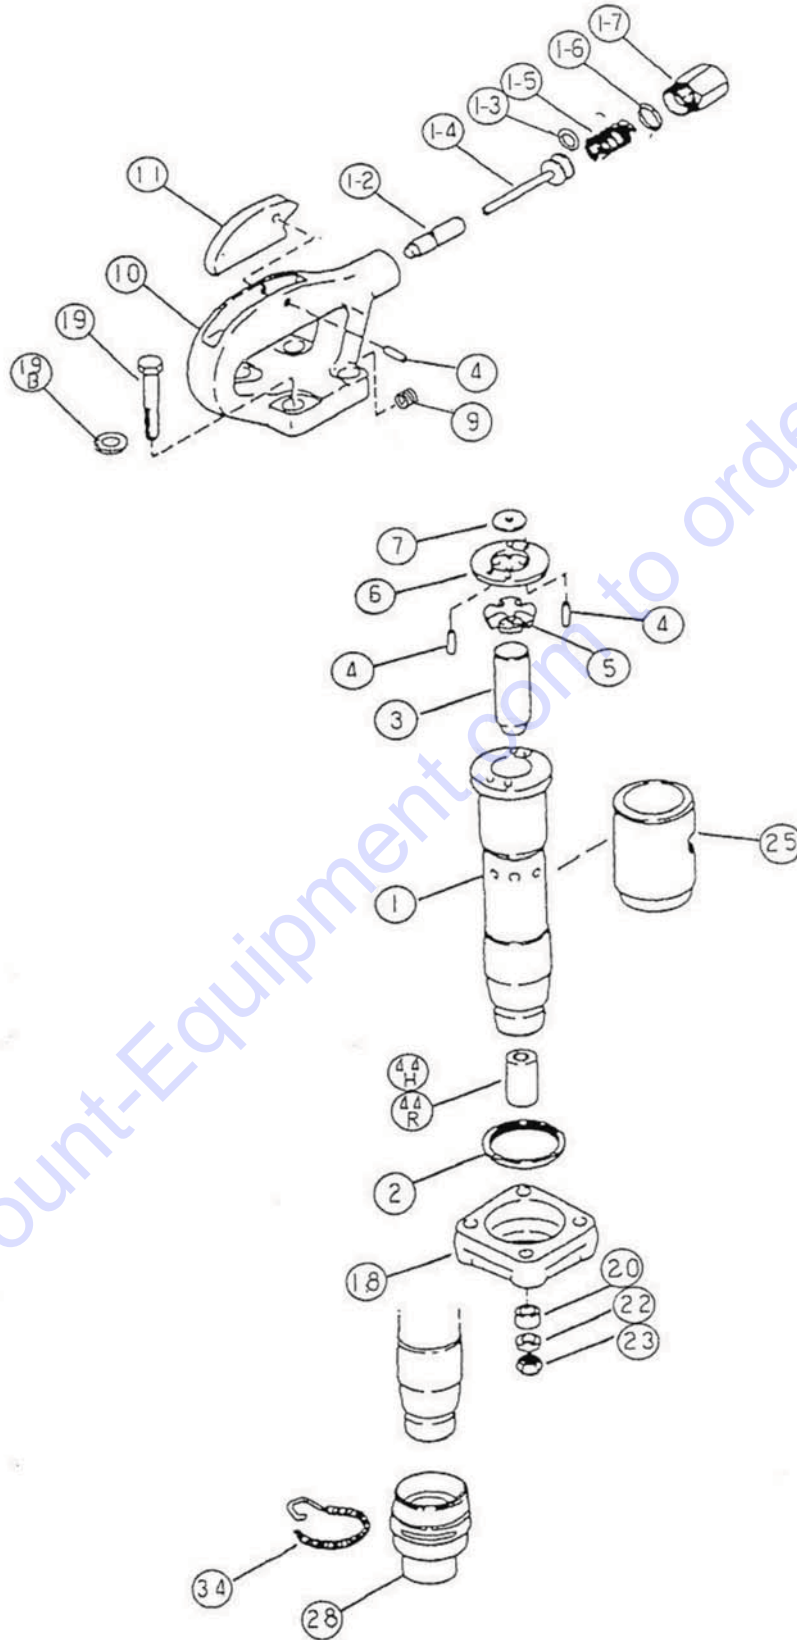

Toku TCH-2,3,4 Chipping Hammer

www.Discount-Equipment.com

Toku TCH-2,3,4 Chipping Hammer

Index	Tamco	Kent	Description
1-2	Y10430010	K04193	Cylinder for TCH-2
1-3	Y10450010	K04194	Cylinder for TCH-3
1-4	Y10470010	K04195	Cylinder for TCH-4
2	Y10430020	K04196	Flange Bumper Ring
3-2	Y10430030	K04273	Piston for TCH-2
3-3	Y10450030	K04274	Piston for TCH-3
3-4	Y10470030	K04275	Piston for TCH-4
4	Y10103080	K04197	Spring Pin 6 x 24
5	Y10430050	K04198	Bumper Valve Seat
6	Y10430060	K04199	Valve Spacer
7	Y10212150	K04229	Valve
9	Y10430090	K04231	Hex Socket Plug GDL 1/8 -27
10	Y10430100	K04235	Handle
11	Y10601110	K04236	Lever
12	Y10430120	K04237	Throttle Valve Bushing
13	Y10430130	K04238	O-Ring AS568-203
14	Y10430140	K04239	Throttle Valve
15	Y10430150	K04241	Throttle Valve Spring
16	Y10430160	K04242	O-Ring G-25
17	Y10430170	K04246	Air Inlet
18	Y10430180	K04243	Flange
19	Y10430190	K04244	Handle Hex Bolt 11T (M12 x 80)
19B	Y1043019B	K04256	Spring Washer (25 x 12.2 x 1.5)
20	Y10430200	K04247	Bumper Washer
22	Y10430220	K04215	Handle Bolt Spacer
23	Y10430230	K04248	Handle Bolt Nut M12
25	Y10430250	K04249	Exhaust
28	T25119002	K04173	Body Retainer
34	Y10212300	K02428	Lock Coil Spring
44H	Y1021224H	K04170	Shank Bushing (Hex)
44R	Y1021224R	K04165	Shank Bushing (Round)

Handle Thread = 3/4" -14" Straight Pipe

****ALL PRICING IS SUBJECT TO CHANGE WITHOUT NOTICE****

PARTS FINDER

**Search Website
by Part Number**

**Search Manual
Library For Parts
Manual & Lookup Part
Numbers – Purchase
or Request Quote**

Parts Order Form

Please fill in the following information to help us find the right part for your machine.

Manufacturer:	<input type="text"/>
Model:	<input type="text"/>
Description:	<input type="text"/>
Part Number:	<input type="text"/>
Quantity:	<input type="text"/>
Notes:	<input type="text"/>