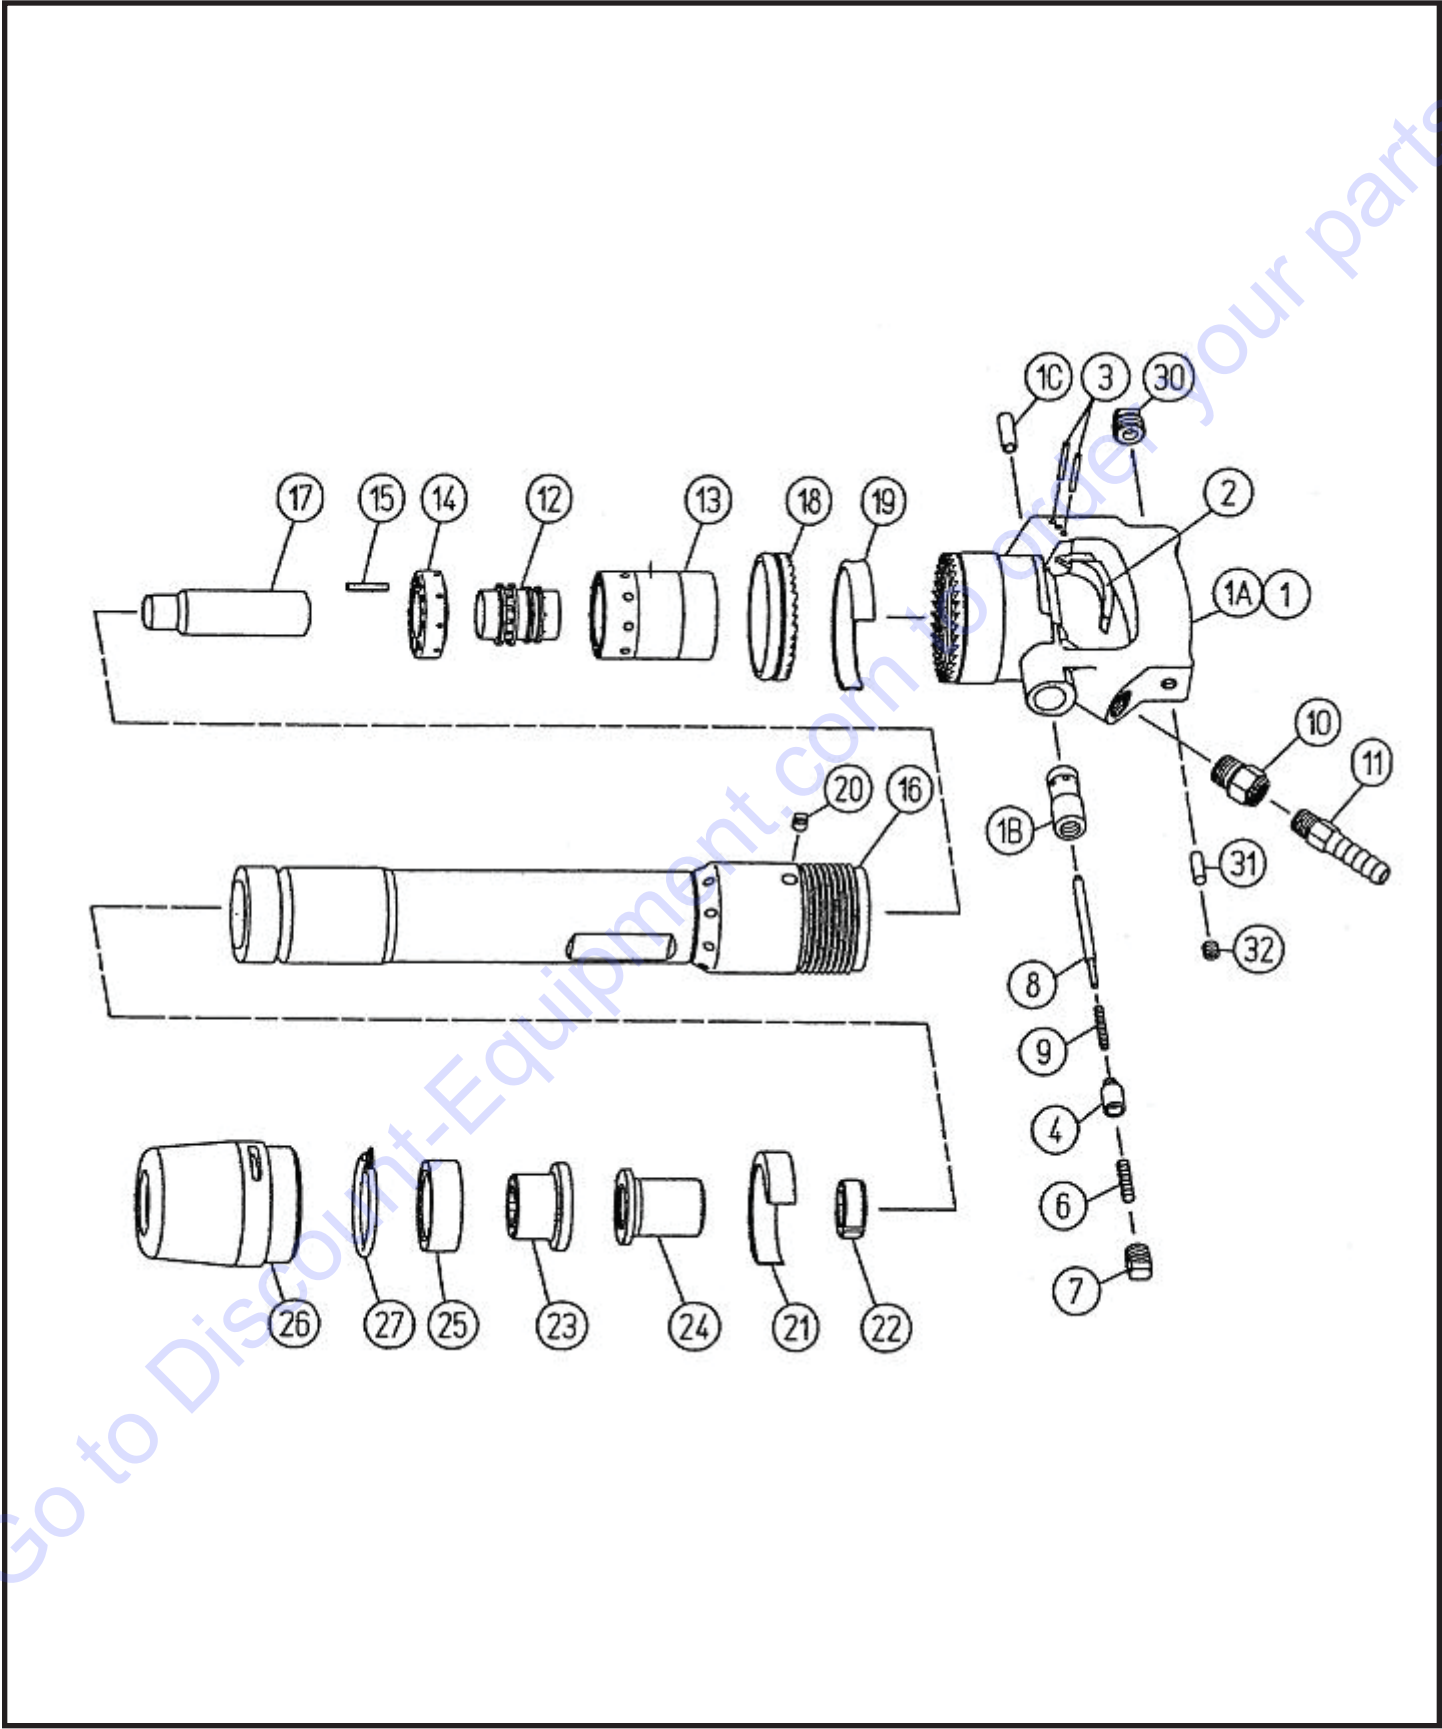

Toku RB-91HPD Rivet Buster

www.Discount-Equipment.com

Toku RB-91HPD Rivet Buster

Index	Tamco	Description	List Price
1	41047101D	Handle Complete	
1A	41047101F	Handle With Bushing	
	410471011	Handle	
1B	410460060	Throttle Valve Bushing	
1C	410221300	Throttle Valve Stem Guide	
2	410207120	Lever	
3	130401030	Lever Pin 3.969 x 34.6	
4	410466050	Throttle Valve	
6	130801065	Throttle Valve Spring	
7	134905019	Throttle Valve Cap	
8	410466C10	Throttle Valve Pin	
9	130801066	Valve Pin Spring	
10	134704030	Screw bushing 1/2 X 3/8	
11	134803040	Hose Stem 3/8 X 1/2	
12	410470100	Valve	
13	410470150	Valve Case	
14	410470140	Valve Seat	
15	130620061	Spring Pin 3/16 X 28	
16	410475190	Cylinder	
17	410470200	Piston	
18	410470300	Clutch	
19	410460310	Clutch Band	
20	410470320	Clutch Key	
21	410470470	Exhaust Band	
22	410470560	Piston Stopper	
23	T33210300	Lower Sleeve	
24	T33210100	Upper Sleeve	
25	T33210400	Rubber Bumper	
26	T33219001	Retainer	
27	T33219400	Lock Spring	
30	410211720	Oil Plug NPTF 1/2	
31	136101011	Oil Control Felt	
32	134901011	Oil Control Plug PP-2 PT 1/8	
812	41047010B	Valve Complete	
816	41047519C	Cylinder Complete	