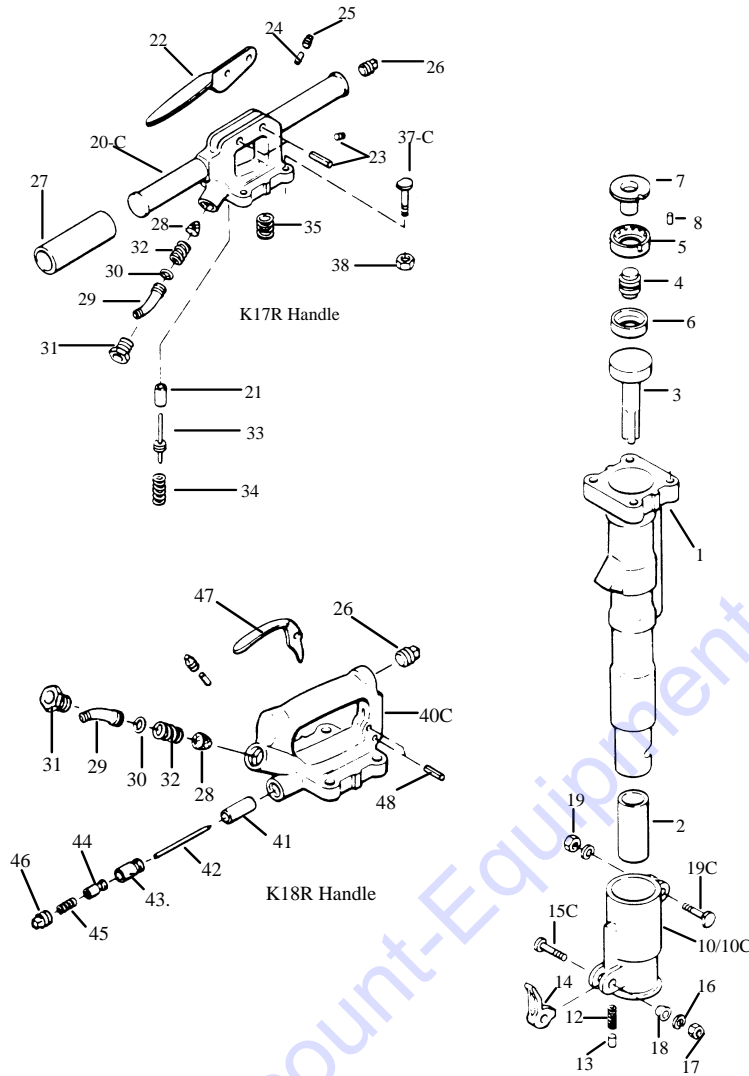

K17R / K18R / K17RT Clay Spade/Breaker/Trench Digger

Parts List

<u>Handle (18R)</u>	
40-C	K06144 Spade Handle
41	K02040 Push Pin Bushing
42	K02039 Push Pin
43	K02038 Throttle Bushing
44	K02036 Throttle Valve
45	K05204 Throttle Spring
46	K01143 Valve Cap (Oil Plug Sub)
47	K06109 Trigger
48	K02041 Pivot & Stop Pin

(Also includes items 24-26 & 28-32)

Item	Kent P/N	Description
<u>Cylinder</u>		
1	K06145	Cylinder
2	K01280	Chuck 7/8" Hex 3-1/4"
	K01282	Chuck 1" Hex 4-1/4"
3	K00021	Piston
4	K06102	Automatic Valve
5	K06107	Valve Chest
6	K06108	Valve Chest Seat
7	K06103	Valve Chest Plate
8	K06105	Valve Chest Dowel Pin
<u>Retainer</u>		
10-C	KBM06146	Front Head Complete
10	K01283	Front Head Bare
12	K02033	Retainer Spring
13	K02034	Retainer Plunger
14	K01137	Retainer
15-C	KBM01139	Retainer Bolt w/K00520, K09847
16	K09847	Retainer Bolt Washer
17	K00520	Retainer Bolt Nut
18	K00667	Retainer Bolt Bushing
19-C	KBM06131	Front Head Bolt w/K00694
19	K00694	Front Head Bolt Nut
<u>Handle (17R)</u>		
20-C	K06142	Paving Breaker Handle
21	K01203	Valve Bushing (No Longer Used)
22	* K01296	Throttle Lever
23	* K01292	Pivot & Stop Pin
24	* K00591	Oil Felt
25	* K00731	Oil Felt Plug
26	** K01293	Oil Plug
27	* K03019	Rubber Grip
28	K02043	Screen
29	K06116	Air Swivel
30	K02278	Air Swivel O-Ring
31	K06113	Air Swivel Nut
32	K06114	Air Swivel Spring
33	* K01285	Throttle Valve
34	K06123	Throttle Spring
35	K06104	Back Head Spring
37-C	KBM06129	Handle Bolt w/K00694
38	K00694	Handle Bolt Nut
<u>Handle (17RT)</u>		
NS	K18919	Trencher Digger Handle
NS	KBM06129	Handle Bolt w/K00694
<u>Muffler</u>		
NS	KBM00191	MF2 Neoprene Muffler Assembly

* Depicts interchangeable parts with 123R & 125R
 ** Depicts interchangeable parts with 125R only

PARTS FINDER

**Search Website
by Part Number**

**Search Manual
Library For Parts
Manual & Lookup Part
Numbers – Purchase
or Request Quote**