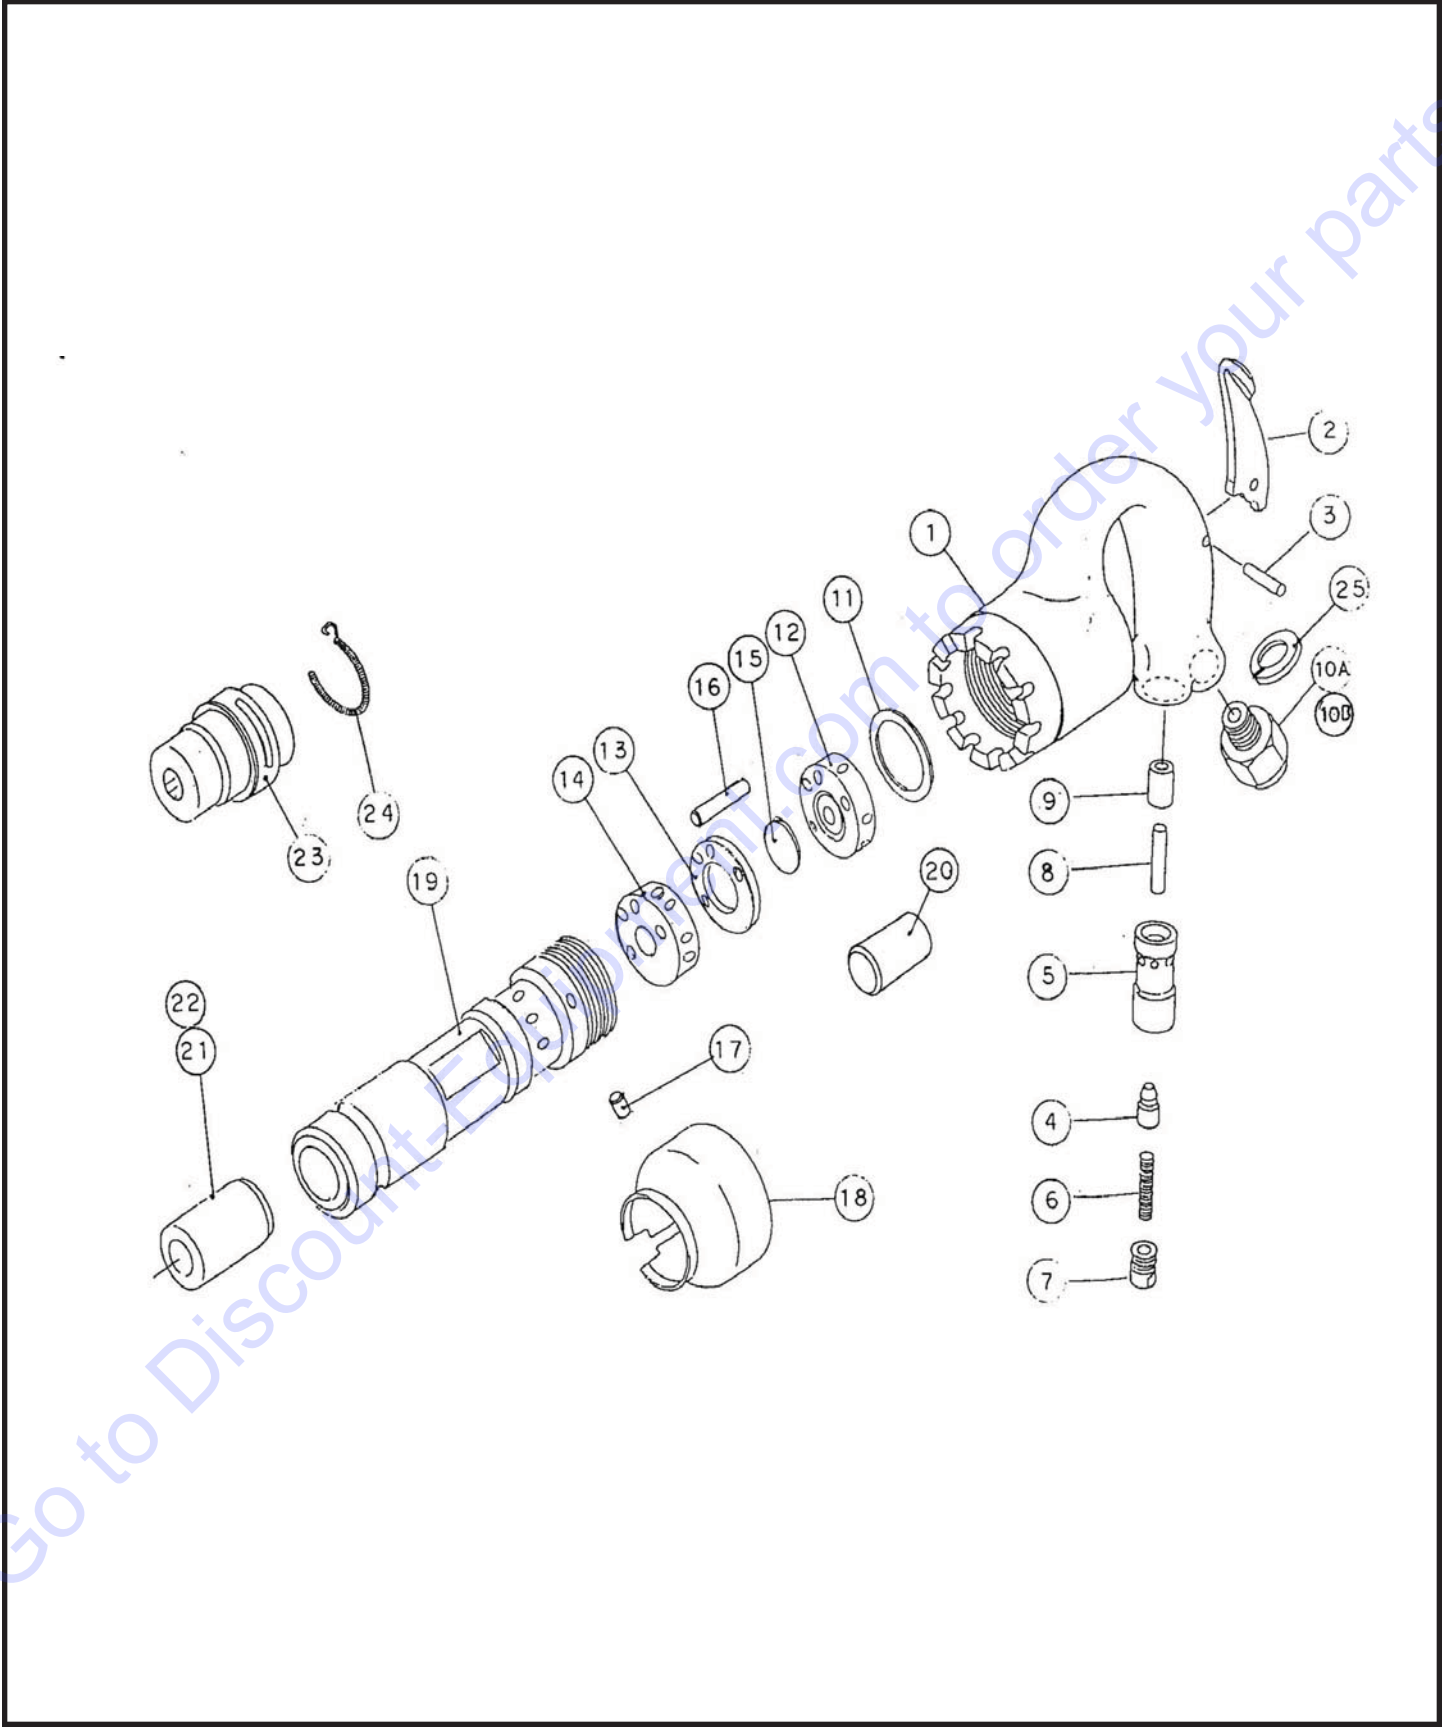

Toku AA-0S Chipping Hammer

www.Discount-Equipment.com

Toku AA-0S Chipping Hammer

Index	Tamco	Description
1	Y10298010	Handle
1A	Y1029801A	Handle Complete
2	Y10301020	Lever
3	Y10301030	Spring Pin 5 x 18
4	Y10301050	Throttle Valve
5	Y10301040	Throttle Valve Bushing
6	Y10301070	Throttle Valve Spring
7	Y10301080	Throttle Valve Cap
8	Y10301090	Push Rod
9	Y10301100	Push Rod Sleeve
10A	Y1029810A	Screw Bushing 1/4" x 3/8"
11	Y10298110	Handle Washer
12	Y10298120	Valve Upper Seat
13	Y10298130	Valve Center Seat
14	Y10298140	Valve Lower Seat
15	Y31002100	Valve
16	Y10298160	Dowel Pin 5 x 22
17	Y10301180	Clutch Key
18	Y10301190	Exhaust Band
19	Y10298190	Cylinder
20	Y10298200	Piston
21	Y1021224R	Shank Bushing (Round)
22	Y1021224H	Shank Bushing (Hex)
23	Y10298230	Body Retainer, Oval Collar
	Y10298230R	Body Retainer, Round Collar
24	Y10212300	Retainer Spring
25	Y10600360	Spring Washer

Part Category:

Part Location:

Part Status:

Part Color:

Part Material:

Part Weight:

Part Dimensions:

Part Price: