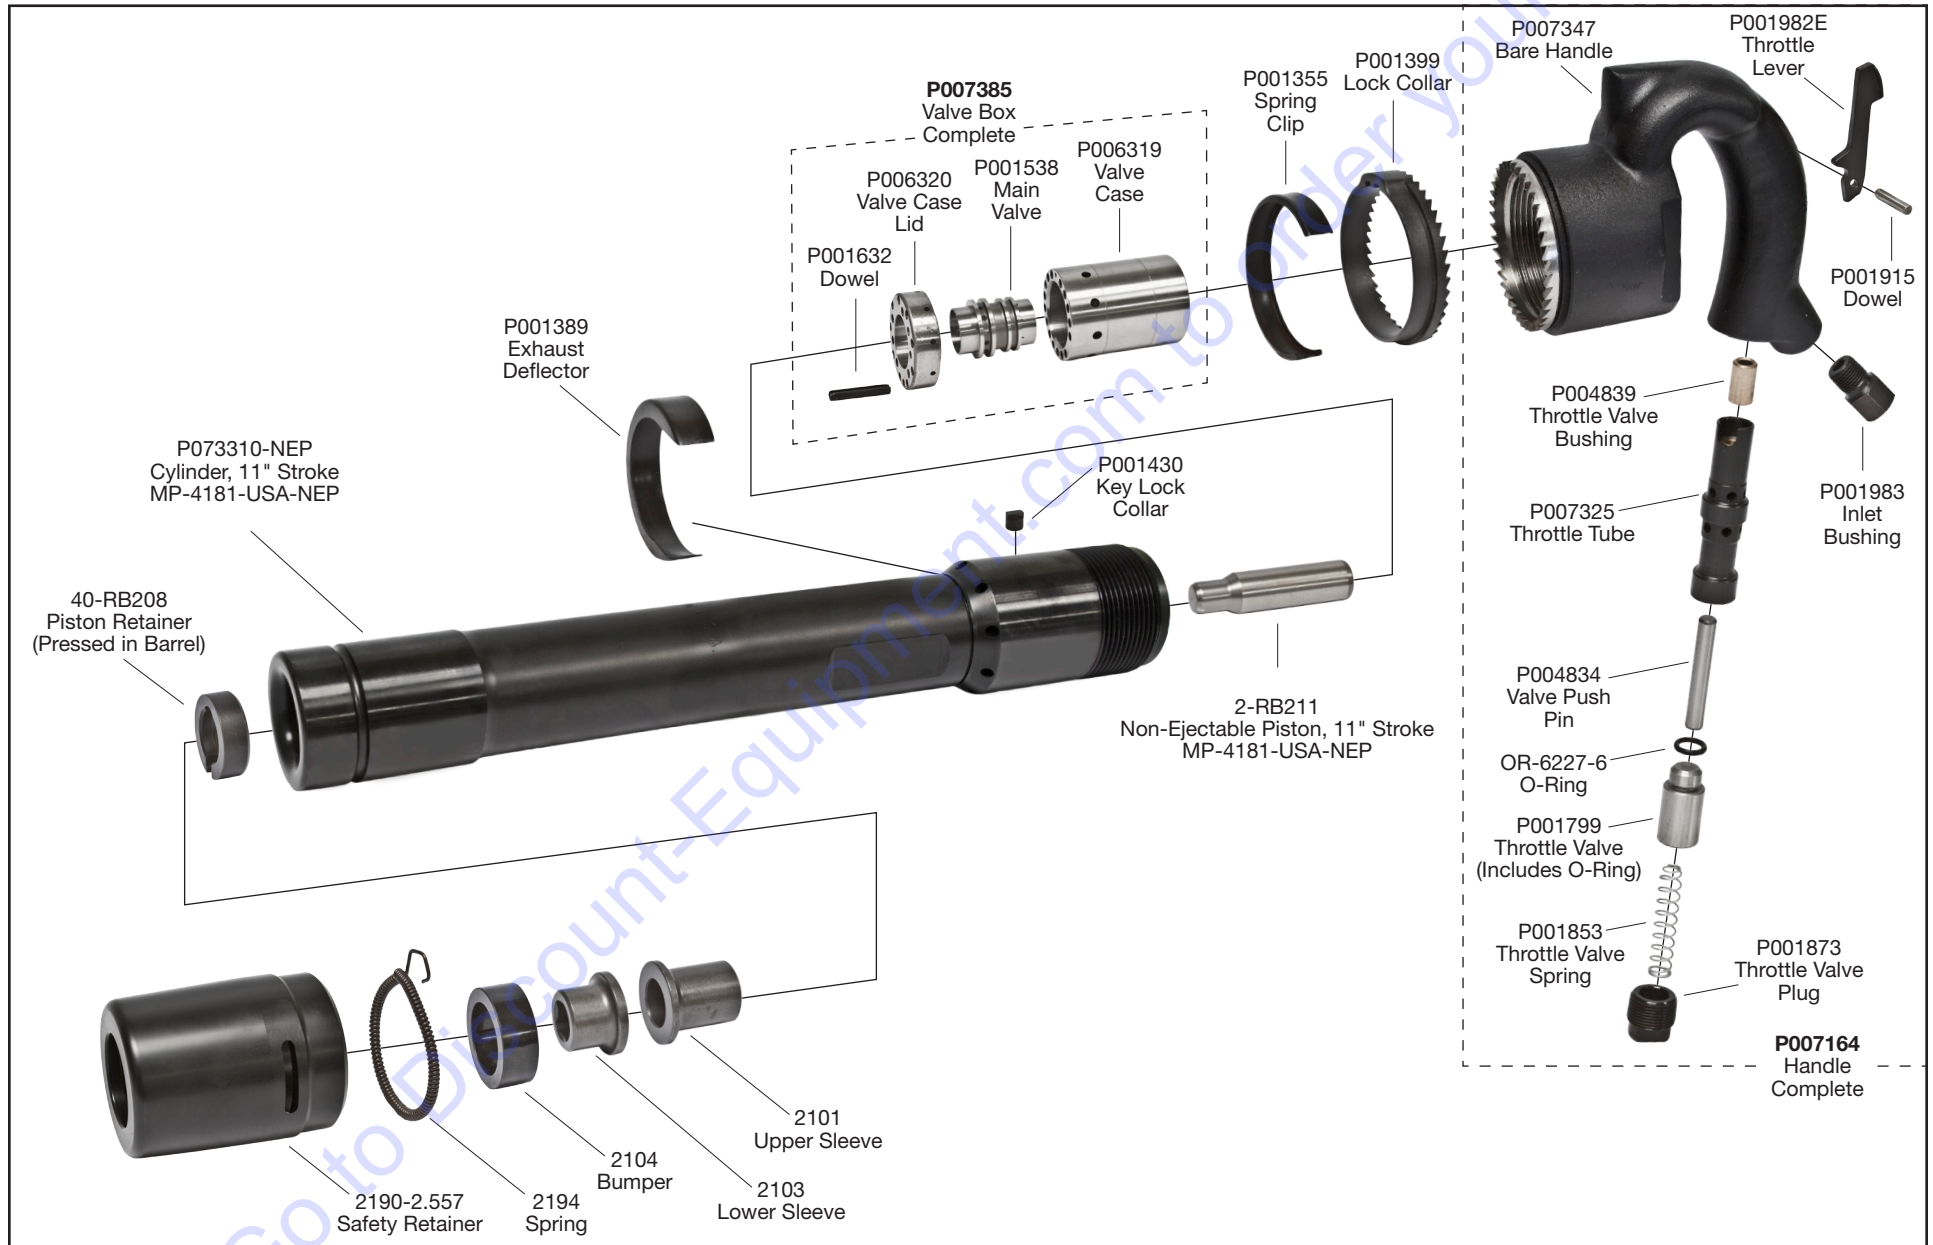

TAMCORB-4181.11 Rivet Buster, 11" Stroke, Non-Ejectable Piston

PARTS FINDER

**Search Website
by Part Number**

**Search Manual
Library For Parts
Manual & Lookup Part
Numbers – Purchase
or Request Quote**

Search Manuals