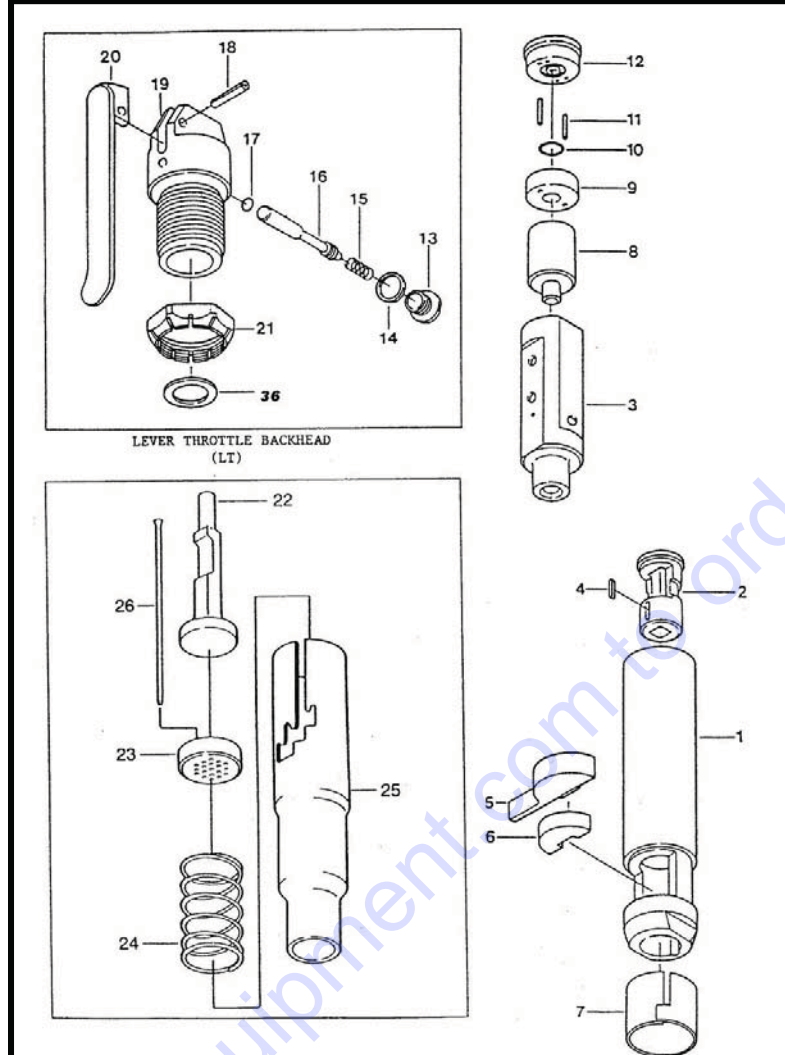

## SF-A1L1 Cleco Needle Scaler

www.Discount-Equipment.com

Index	Part No.	Description
1	S832313	Barrel
2	S832963	Tool Nose
3	S832700	Cylinder Sleeve
4	S842801	Tool Nose Key
5	S832956	Retainer
6	S833527	Buffer Molded
7	S832554	Retainer Clip
8	S832373	Plunger Piston
9	S832508	Valve Block
10	S832196	Flutter Valve
11	S832126	Pin (2 Required)
12	S832173	Valve Block Button
13	S832207	Throttle Valve Cap
14	S832636	Throttle Valve Gasket

Index	Part No.	Description
15	S832078	Throttle Valve Spring
16	S834782	Throttle Valve
17	S844302	O-Ring
18	S834848	Pin
19	S834781	Lever type Backhead
20	S834780	Throttle Lever
21	S832882	Backhead Lock Nut
22	S834045	Needle Driver
23	S834046	Needle Holder
24	S834044	Needle Spring
25	S834779	Round Needle Tube
26	S834043	5" Needle (19 Per Set)
27	S834024	7" Needle (19 Per Set)
36	S832947	Backhead Spacer
	SF-00300	Inlet Bushing