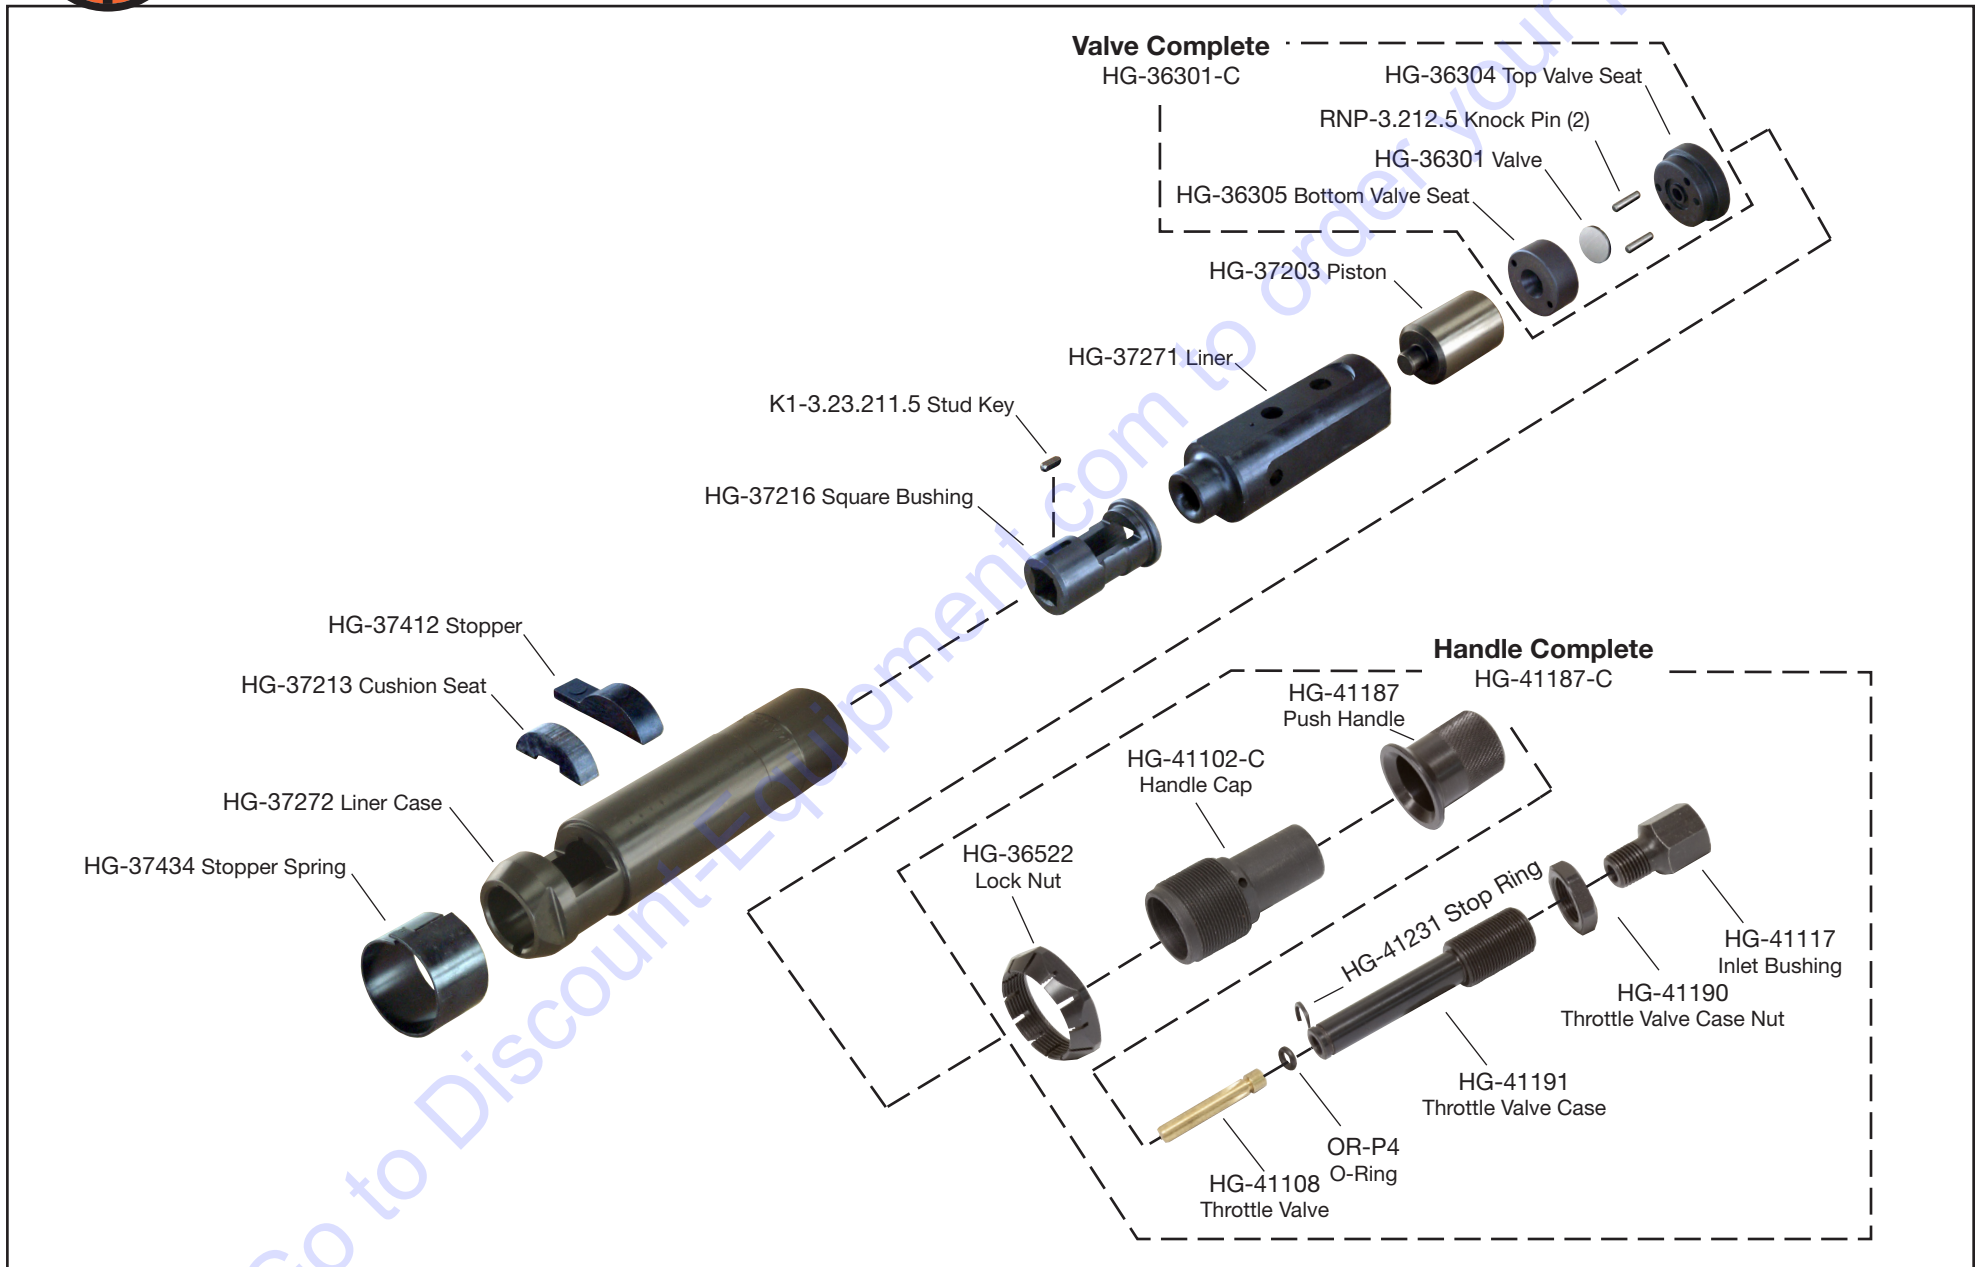

# TAM-P-1BL Push-Type Scaler

www.Discount-Equipment.com