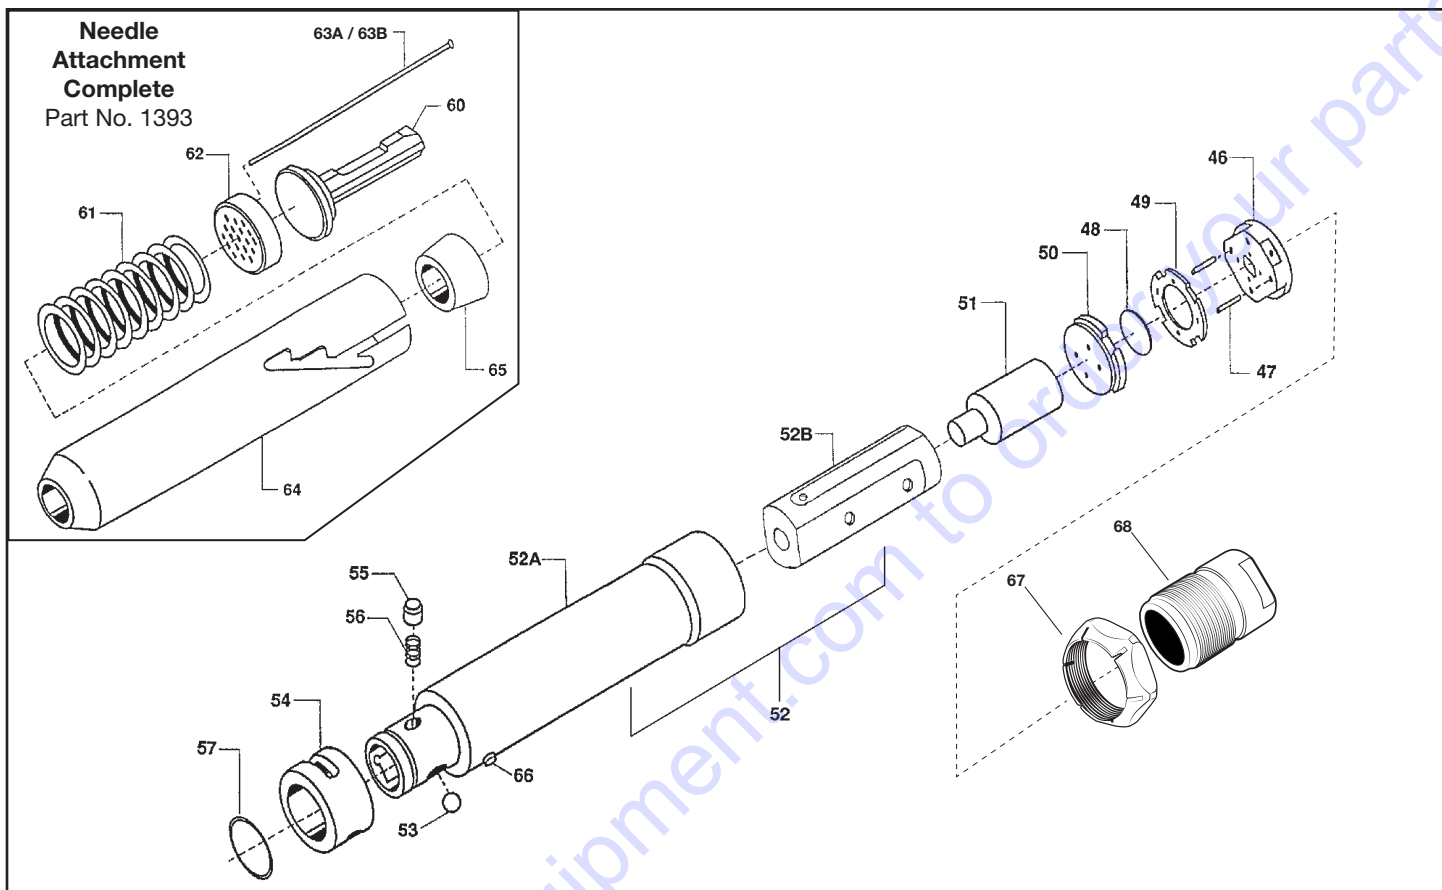

SF-A182SB Solid Backhead Scaling Hammer

SF-A182NSSB Solid Backhead Needle Scaler

Index	Part No.	Description	Qty.
46	WF171-4	Valve Cap	1
47	WF171-32	Dowel Pin	2
48	WF171-2	Valve	1
49	WF171-8	Valve Spacer	1
50	WF171-3	Valve Seat	1
51	WF181-5	Piston	1
52	WF182-A10A	Case w/Liner	1
52A	WF182-CASE	Outer Case	1
52B	WF182-LINER	Inner Liner	1
53	SB-0350	Retainer Ball	1
54	WF182-30A	Retainer Sleeve	1
55	WF182-716	Retainer Sleeve Lock Plunger	1

Index	Part No.	Description	Qty.
56	R1-271	Plunger Lock Spring	1
57	WF182-104	Retainer Sleeve Lock Ring	1
60	371	Anvil	1
61	1381	Anvil Spring	1
62	NS11-21	Needle Holder	1
63A	3mm19S	Needle Set 5" (19 pcs./set)	1
63B	3mm19	Needle Set 7" (19 pcs./set)	1
64	1380	Round Needle Housing	1
65	NS11-25	Spring Seat	1
66	WF182-106A	Needle Attachment Retainer Pin	1
67	HG-36522	Lock Nut	1
68	SC-57S	Solid Backhead	1