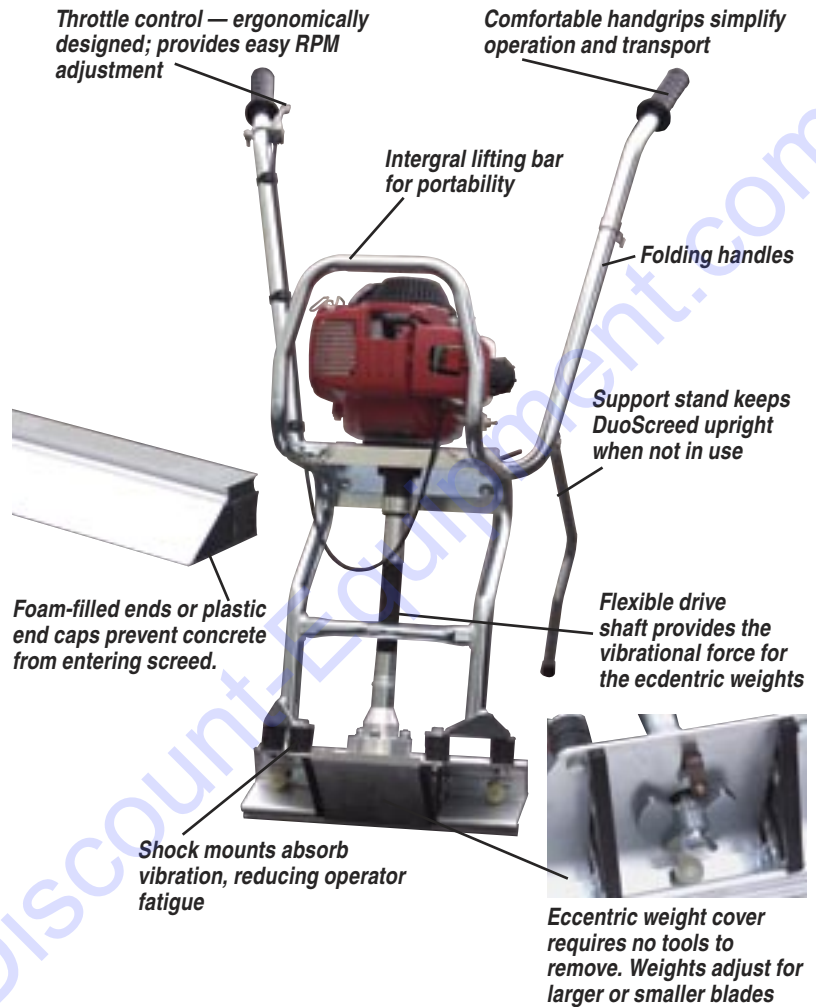

NEW FOR 2005...

DuoScreed™

**Form-to-form
and wet screeding
with one machine**

Construction Starts Here

DuoScreed

Redesigned for 2005, Multiquip's DuoScreed utilizes a unique blade profile that enables one person to strike-off concrete floors. The screed's vibratory action embeds aggregate and reduces air voids, producing a strong, dense slab, while eliminating the strenuous, time-consuming labor of manual screeding.

The DuoScreed is ideal for a wide range of applications. Unlike competitive designs (which require different blades for each application), the DuoScreed uses a unique reversing blade. One side is used for standard form-to-form screeding, and the other side is for wet screeding.

- **Flexible drive shaft** requires no maintenance.
- **Fingertip throttle control** adjusts vibrator speed.
- **Blade widths available in sizes up to 20 feet long.**
- **Lightweight blade construction** — one-piece extruded aluminum, less than two pounds per linear foot.
- **Easy to use** — highly maneuverable around pipes or obstructions.
- **Unique reversing blade** — power unit is easily rotated 180 degrees to allow form-to-form or wet screeding.
- **Adjustable control handle** — customize for operator height and comfort.
- **Portable design** — the blade is quickly removed without tools; handles fold for storage.
- **Honda powered** — 1.5 HP four-stroke engine

Specifications

Model.....	DSGPULW
Blade widths (ft.)	6, 8, 10, 12, 14, 16, 18*, 20*
Blade construction.....	Aluminum
Engine	Honda GX-355A
HP	1.5
Drive system.....	Flexible shaft
Power Unit weight.....	32 lb.
* 18 and 20ft. blade widths require two power units.	