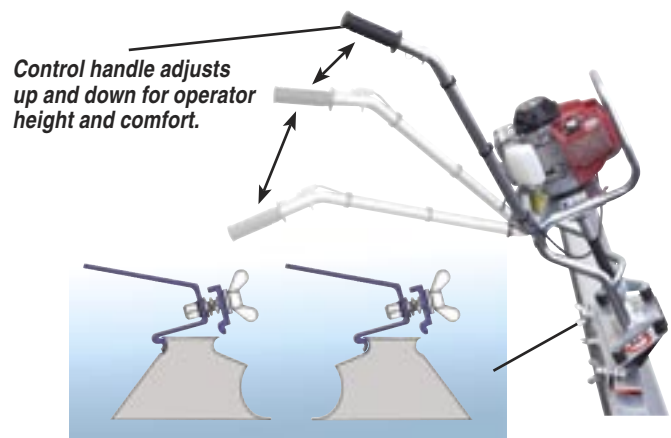

Blade reverses in seconds without tools.