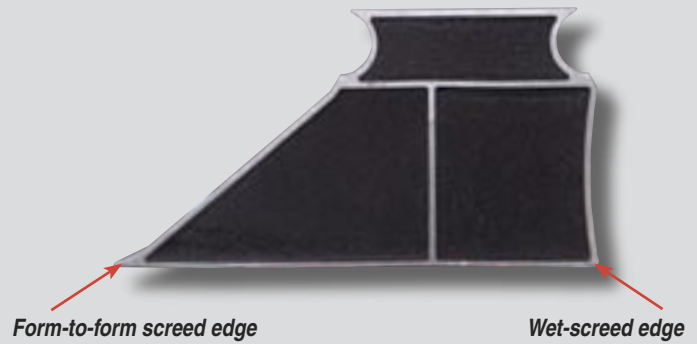

NEW FOR 2005...

DuoScreed™

**Form-to-form
and wet screeding
with one machine**

Construction Starts Here

DuoScreed

Redesigned for 2005, Multiquip's DuoScreed utilizes a unique blade profile that enables one person to strike-off concrete floors. The screed's vibratory action embeds aggregate and reduces air voids, producing a strong, dense slab, while eliminating the strenuous, time-consuming labor of manual screeding.

The DuoScreed is ideal for a wide range of applications. Unlike competitive designs (which require different blades for each application), the DuoScreed uses a unique reversing blade. One side is used for standard form-to-form screeding, and the other side is for wet screeding.

- **Flexible drive shaft** requires no maintenance.
- **Fingertip throttle control** adjusts vibrator speed.
- **Blade widths available in sizes up to 20 feet long.**
- **Lightweight blade construction** — one-piece extruded aluminum, less than two pounds per linear foot.
- **Easy to use** — highly maneuverable around pipes or obstructions.
- **Unique reversing blade** — power unit is easily rotated 180 degrees to allow form-to-form or wet screeding.
- **Adjustable control handle** — customize for operator height and comfort.
- **Portable design** — the blade is quickly removed without tools; handles fold for storage.
- **Honda powered** — 1.5 HP four-stroke engine