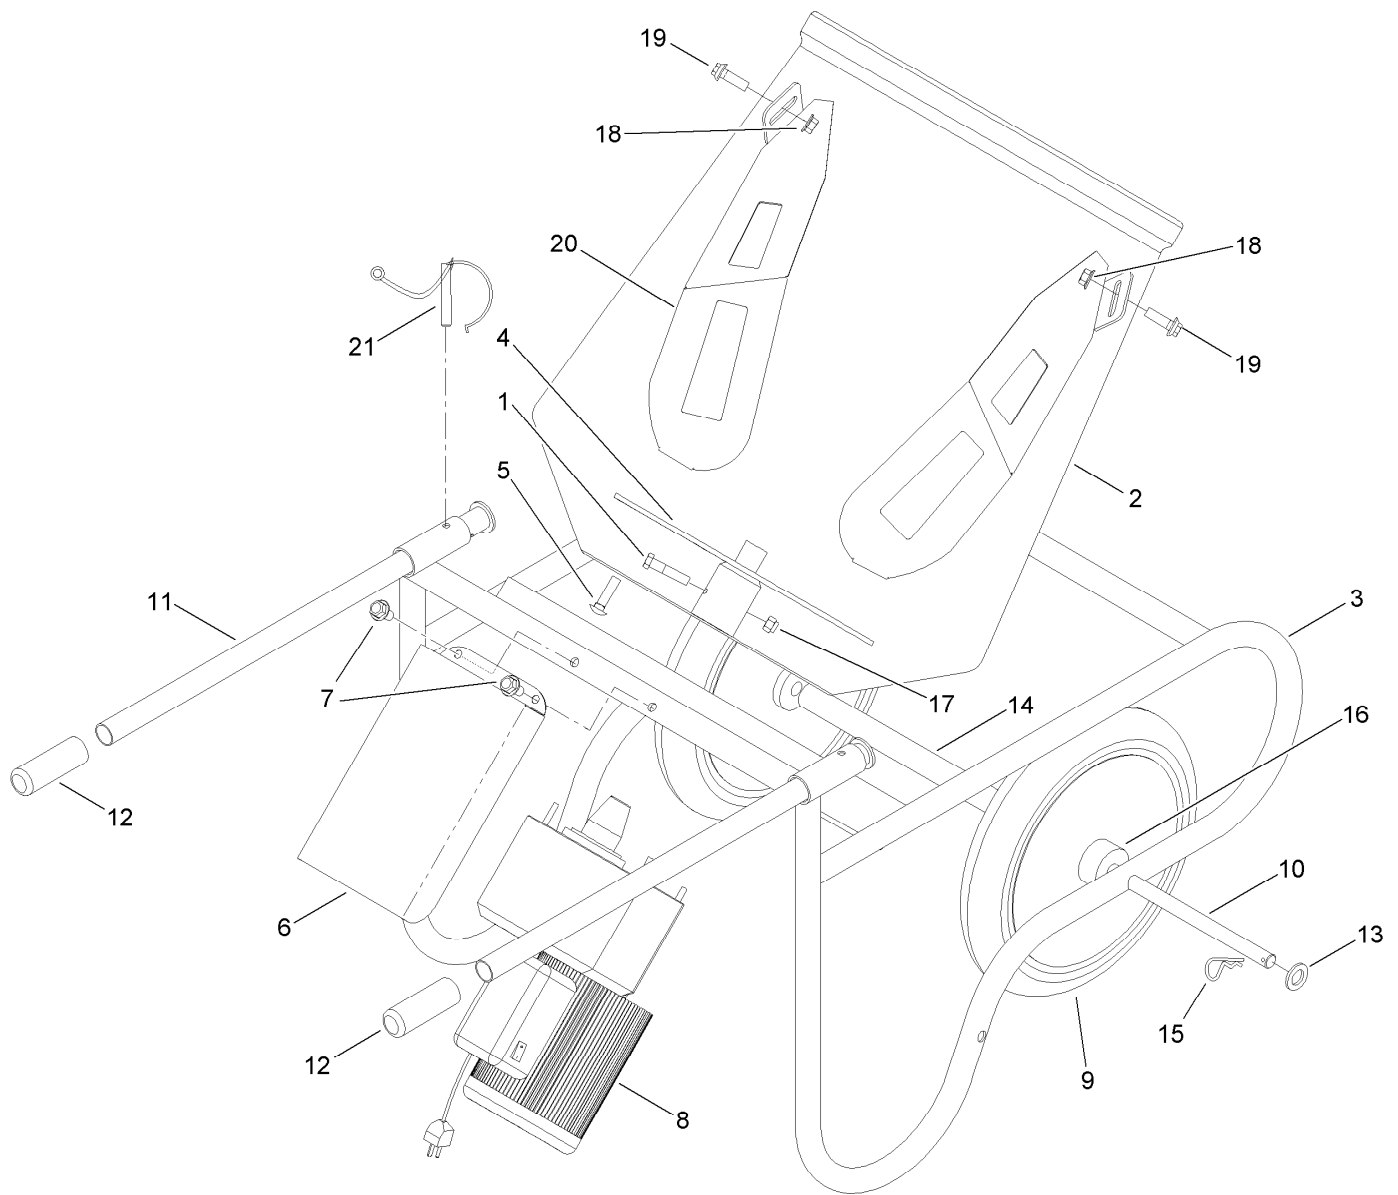

Count on it.

Parts Catalog

CM-250E-PC Concrete Mixer

Model No. 68001—Serial No. 313000001 and Up

Concrete Mixer Assembly

<i>Ref.</i>	<i>Part Number</i>	<i>Qty.</i>	<i>Description</i>	<i>Ref.</i>	<i>Part Number</i>	<i>Qty.</i>	<i>Description</i>
1	127-5527	1	Bolt	11	127-5535	2	Handle-Frame
2	127-5528	1	Drum-Polyethylene	12	127-5536	2	Grip-Handle
3	127-5529	1	Frame-Wheelbarrow	13	1-303007	2	Washer
4	127-5530	1	Inside Plate ASM (W/ Straight Bushing)	14	127-5537	1	Spacer-Tube, Axle
5	3234-18	12	Screw-HHF	15	127-5538	2	Clip-R
6	127-5531	1	Cover-Motor	16	127-5539	4	Bearing-Wheel
7	127-5532	2	Screw-Whizlock	17	3290-357	13	Nut-HHF, Whiz
8	127-5533	1	Gear Motor ASM	18	32128-20	4	Nut-HF
9	127-5534	2	Flat Free Wheel ASM	19	3234-17	2	Screw-HHF
10	127-5547	1	Axle	20	127-5540	2	Blade-Mixing
				21	127-5541	2	Pin-Locking (W/ Lanyards)